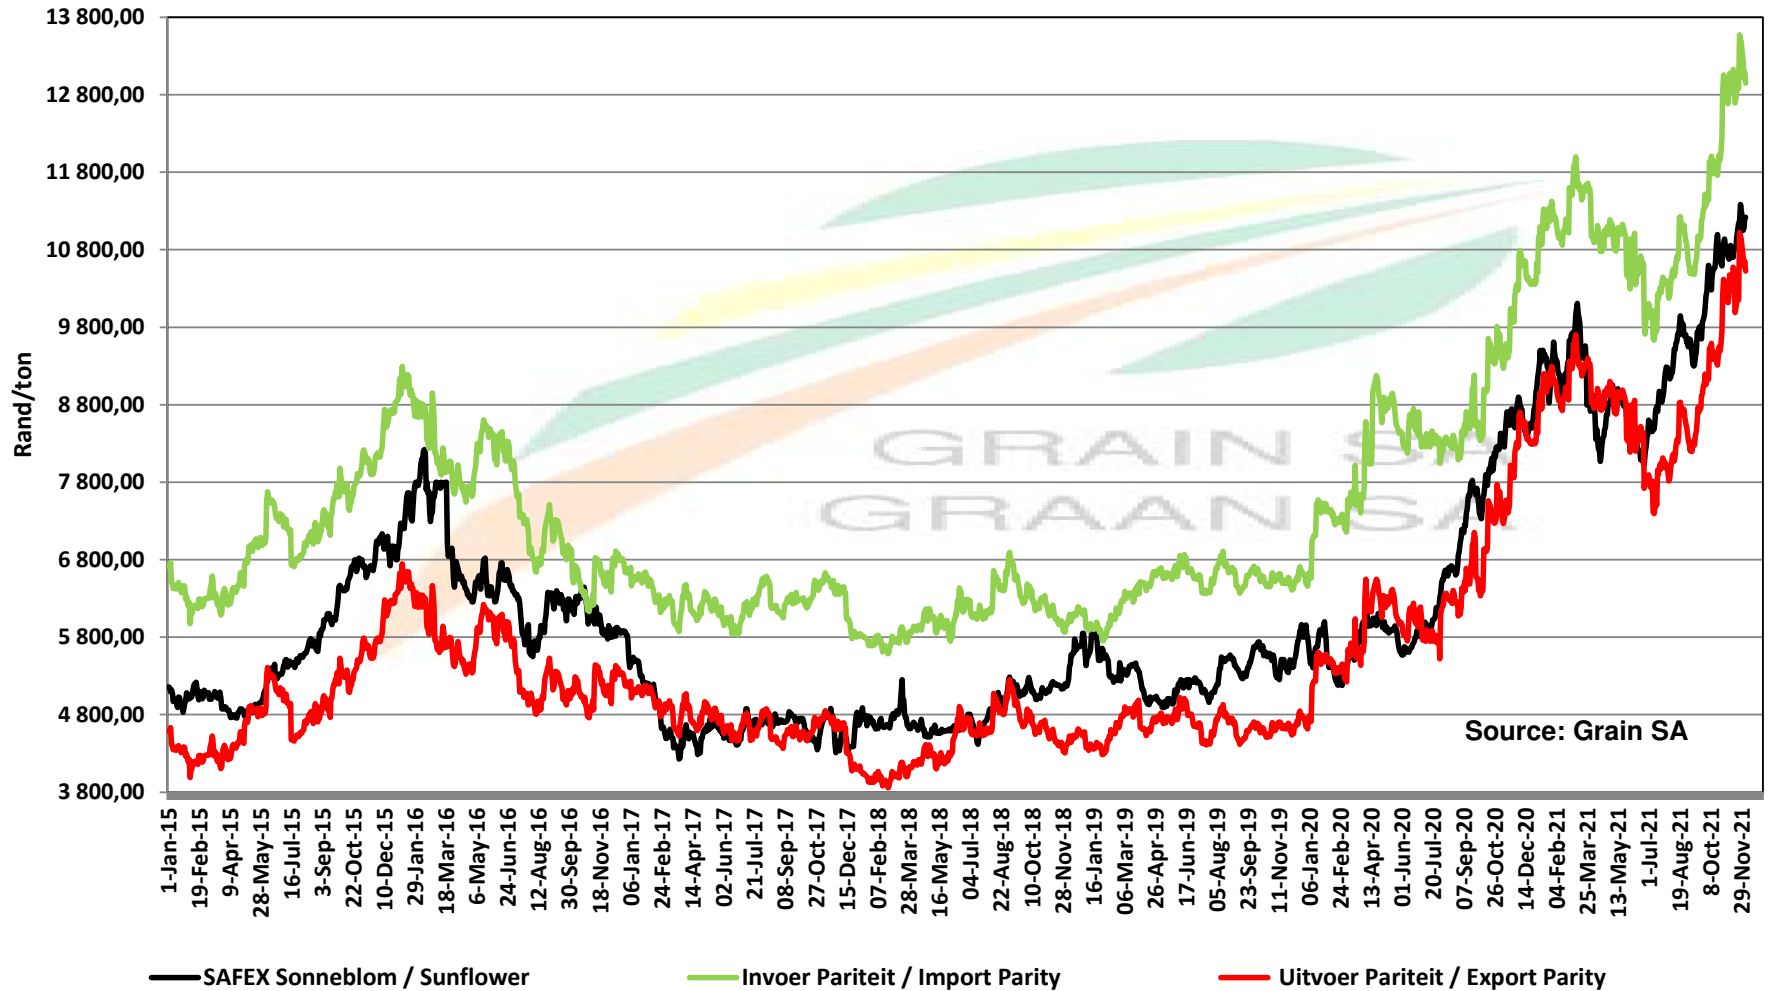

PRICES OF EU SUNFLOWER SEED DELIVERED IN RANDFONTEIN PRYSE VAN EU SONNEBLOMSAAD GELEWER IN RANDFONTEIN

PRICES OF EU SUNFLOWER SEED DELIVERED IN RANDFONTEIN PRYSE VAN EU SONNEBLOMSAAD GELEWER IN RANDFONTEIN