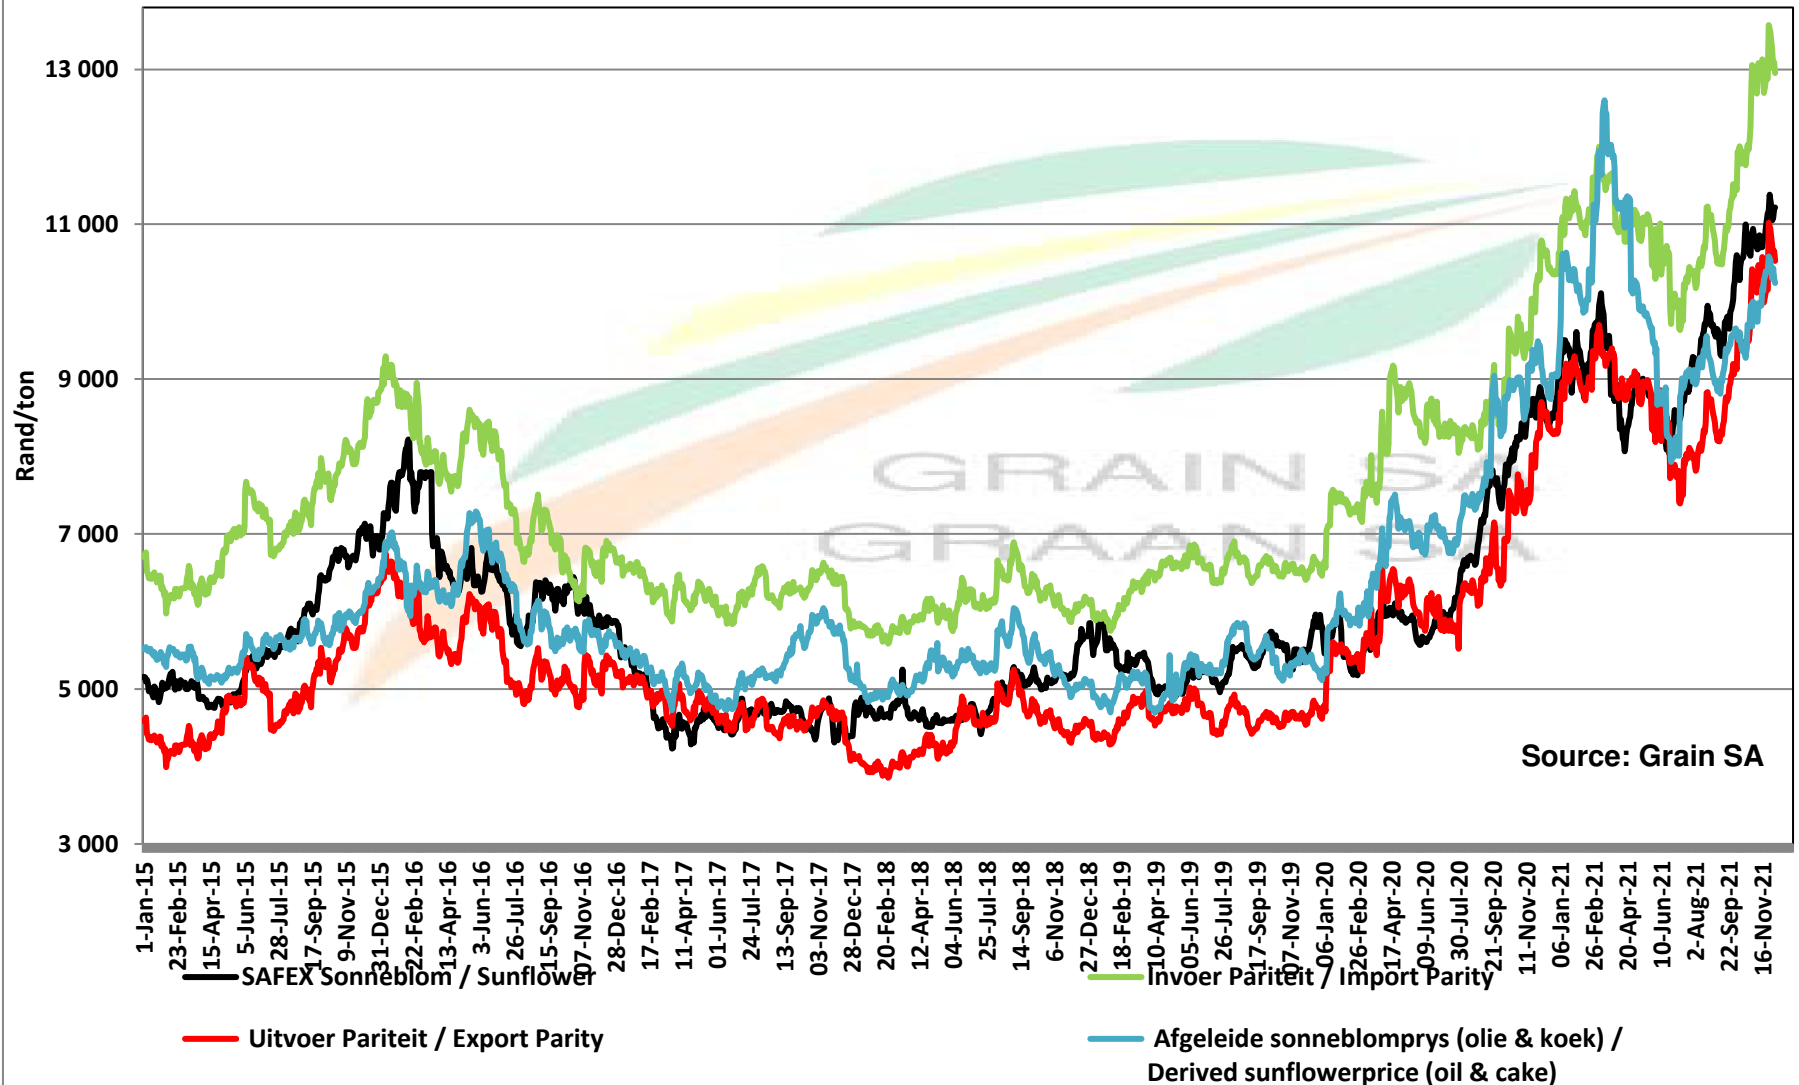

PRICES OF EU SUNFLOWER SEED DELIVERED IN RANDFONTEIN PRYSE VAN EU SONNEBLOMSAAD GELEWER IN RANDFONTEIN

PRICES OF EU SUNFLOWER SEED DELIVERED IN RANDFONTEIN PRYSE VAN EU SONNEBLOMSAAD GELEWER IN RANDFONTEIN