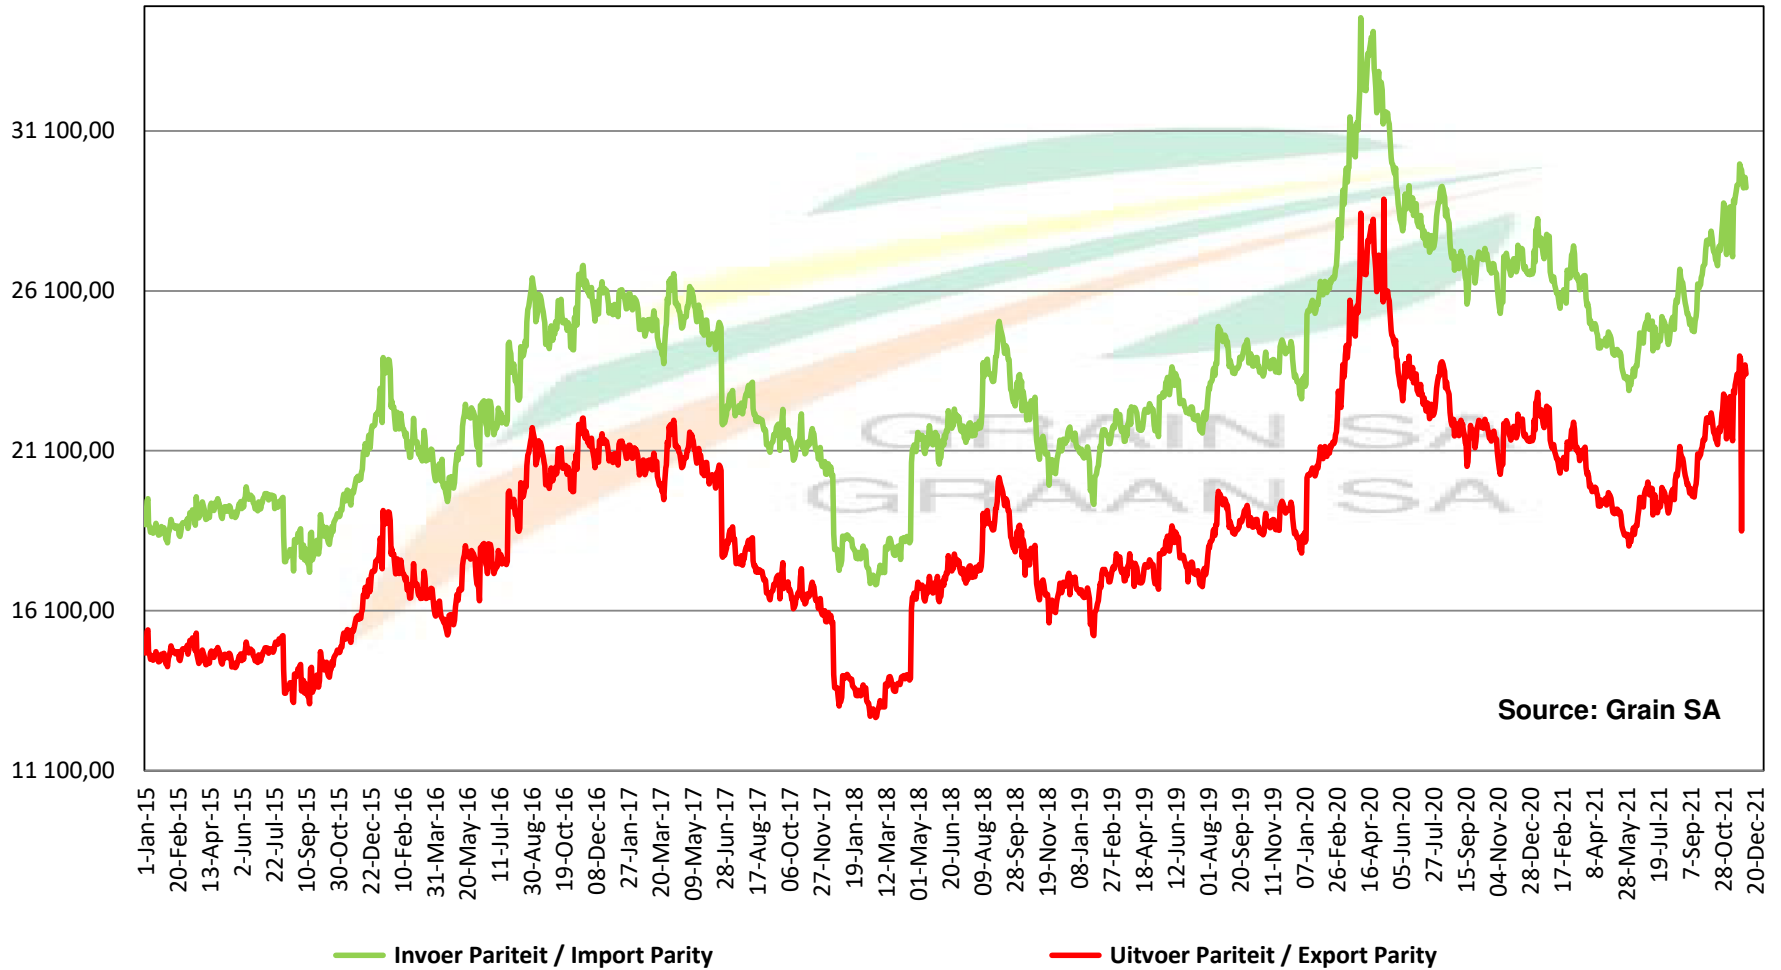

PRICES OF PROCESSED AND GRADED USA CHOICE GRADE GROUNDNUTS (40/50) (RANDFONTEIN)
PRYSE VAN UITGEDOP EN GESORTEERDE VSA KEURGRAAD GRONDBONE MET 'N PITGROOTTE VAN 40/50
pitgrootte (RANDFONTEIN)