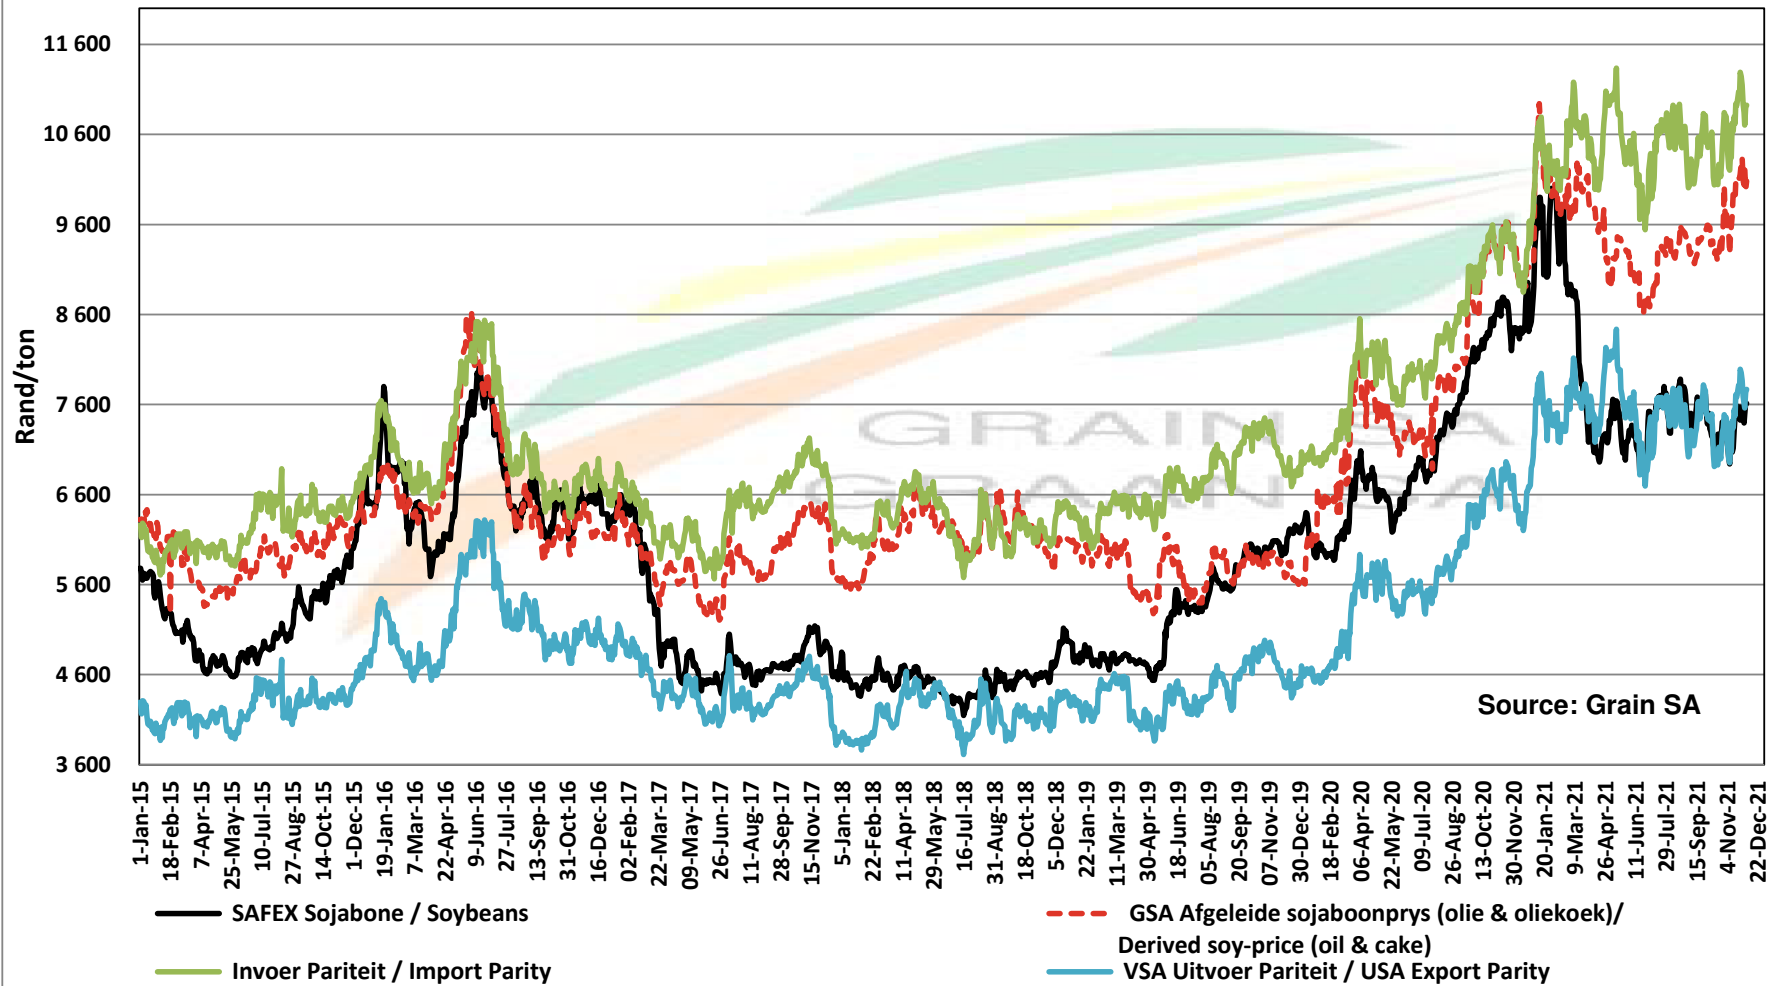

PRICES OF DERIVED SOYBEAN DELIVERED IN RANDFONTEIN PRYSE VAN AFGELEIDE SOJABONE GELEWER IN RANDFONTEIN