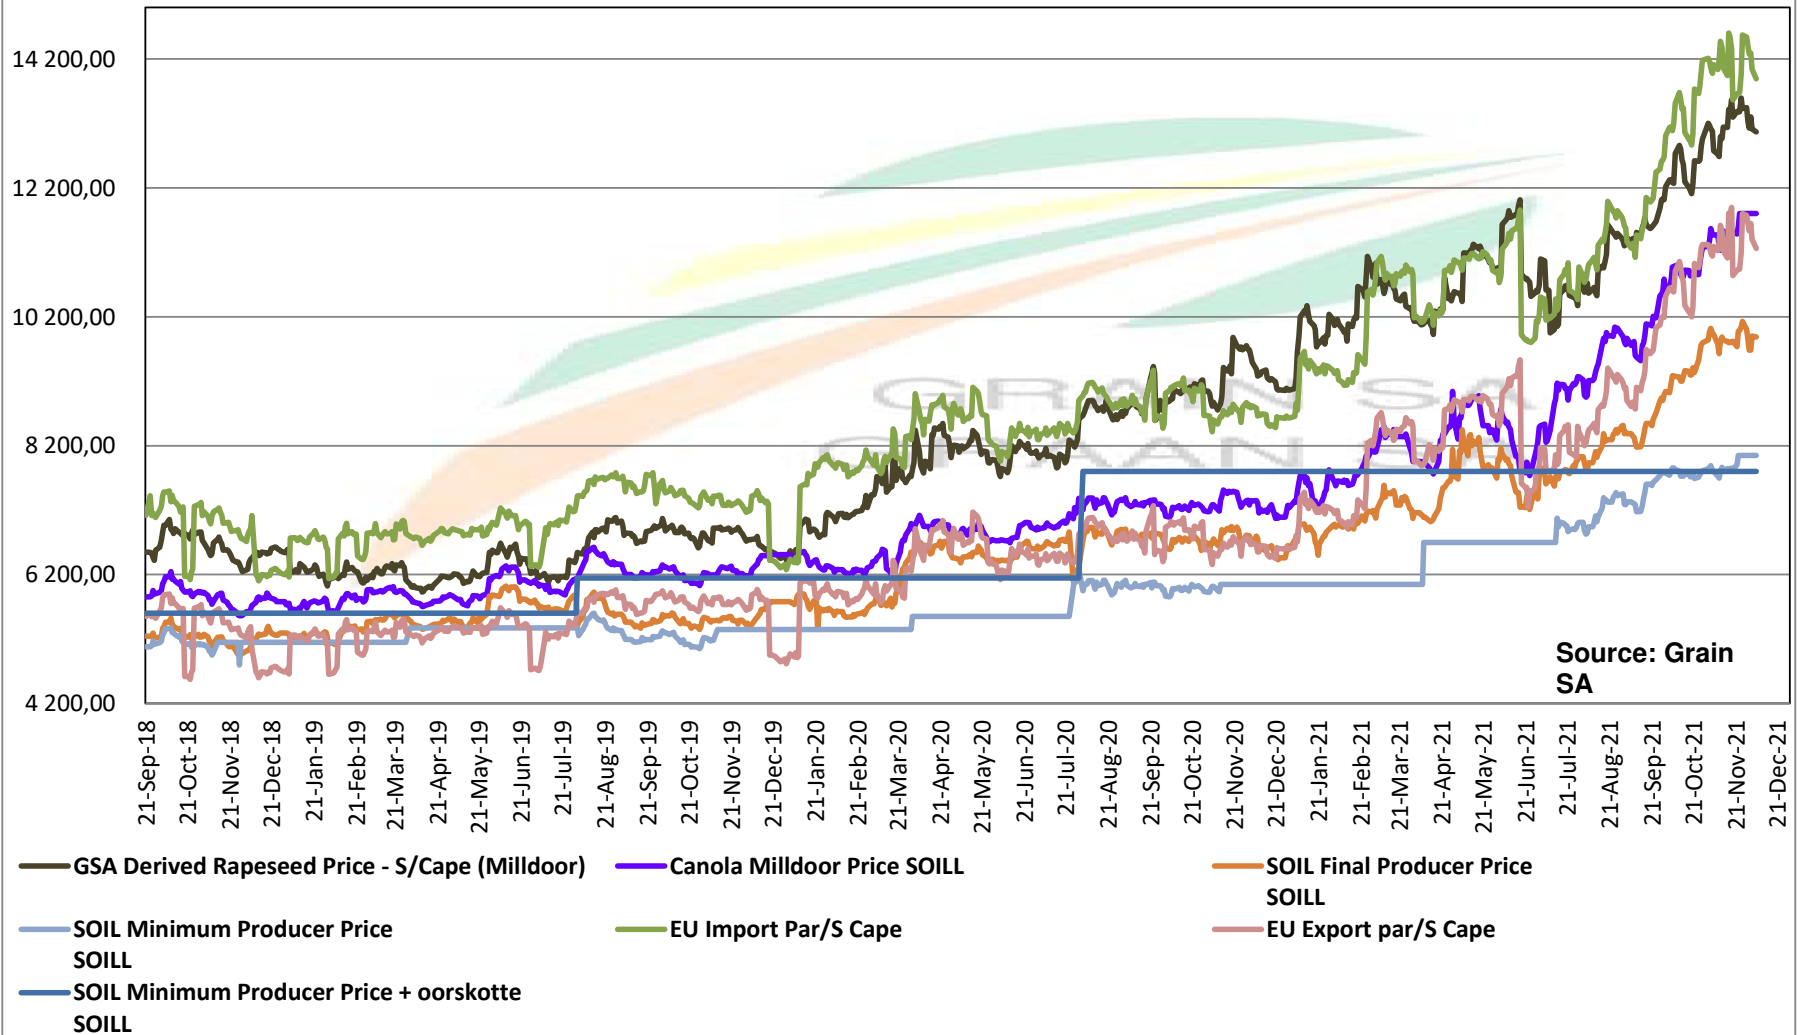

PRICES OF DERIVED SOYBEAN DELIVERED IN RANDFONTEIN PRYSE VAN AFGELEIDE SOJABONE GELEWER IN RANDFONTEIN

PRICES OF SOYBEAN CRUSHING MARGIN PRYSE VAN SOJABOON PERSMARGE

PRICES OF BRAZILIAN SOYBEAN DELIVERED IN RANDFONTEIN PRYSE VAN BRASILIAANSE SOJABONE GELEWER IN RANDFONTEIN

Source: Grain SA

Prices of Canola in the South Cape (Swellendam)
 Canolapryse in die Suid-Kaap (Swellendam)

PRICES OF PROCESSED AND GRADED USA CHOICE GRADE GROUNDNUTS (40/50) (RANDFONTEIN)
 PRYSE VAN UITGEDOP EN GESORTEERDE VSA KEURGRAAD GRONDBONE MET 'N PITGROOTTE VAN 40/50
 pitgrootte (RANDFONTEIN)