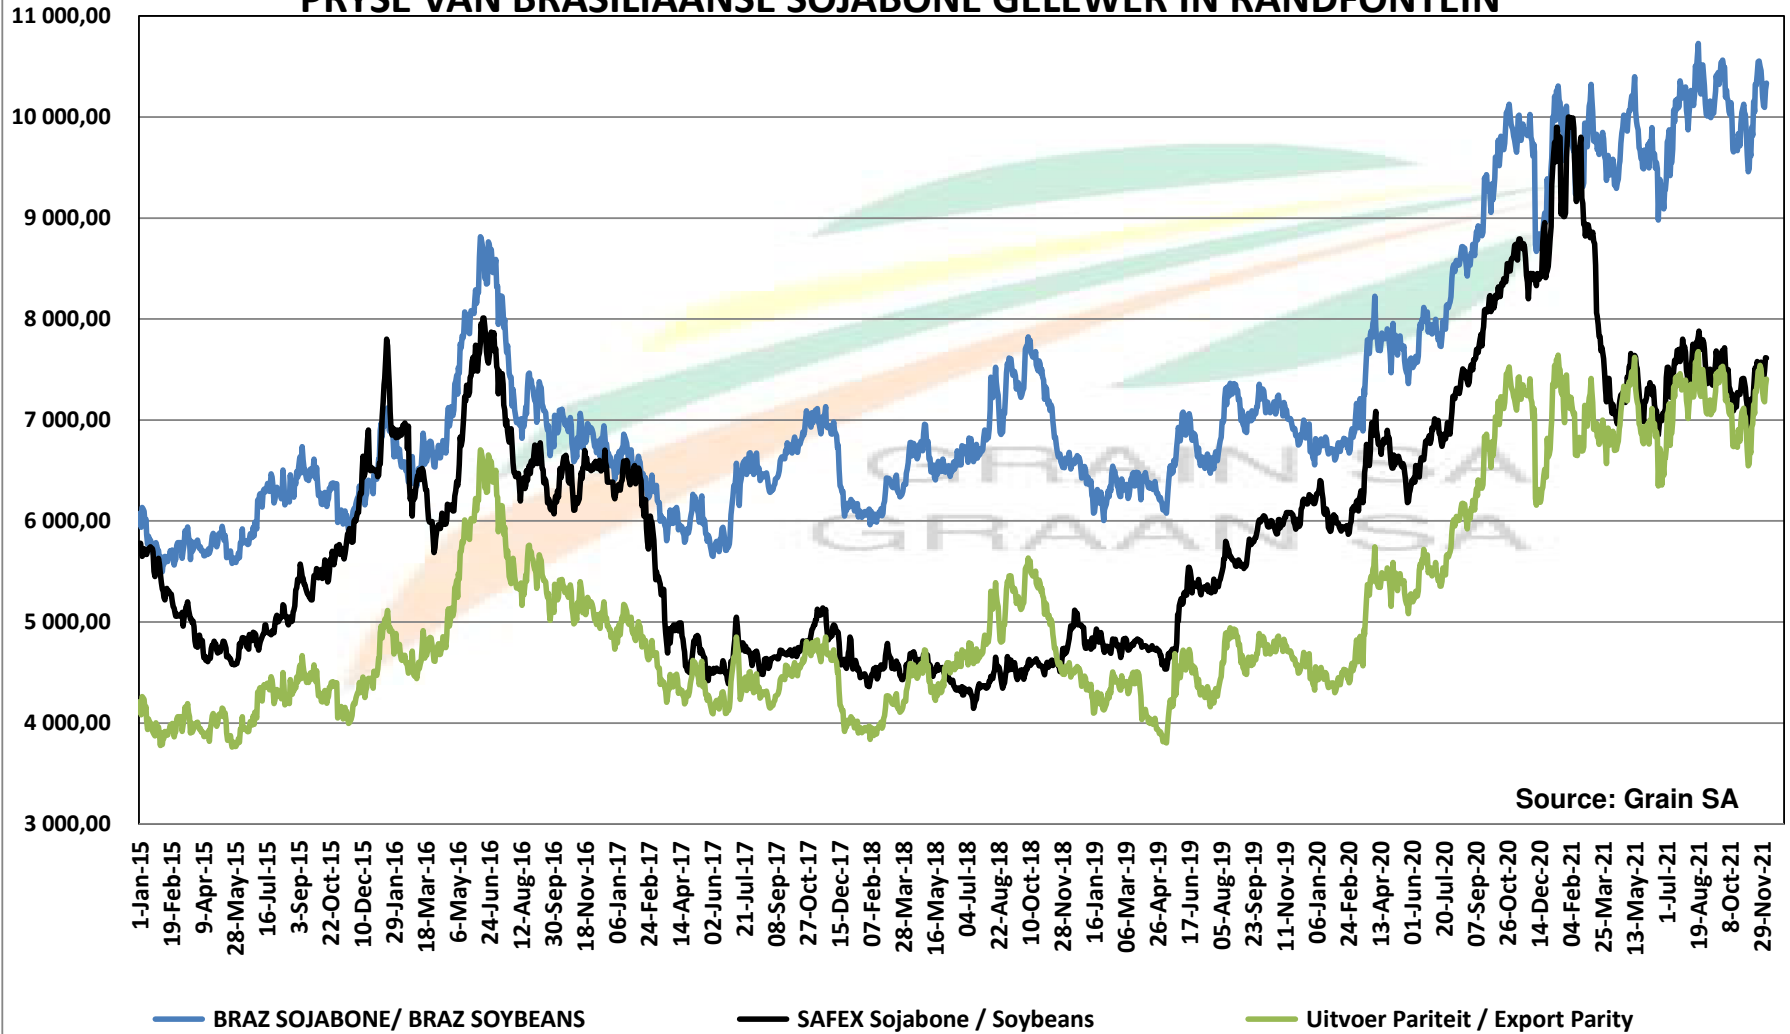

PRICES OF BRAZILIAN SOYBEAN DELIVERED IN RANDFONTEIN PRYSE VAN BRASILIAANSE SOJABONE GELEWER IN RANDFONTEIN

Source: Grain SA