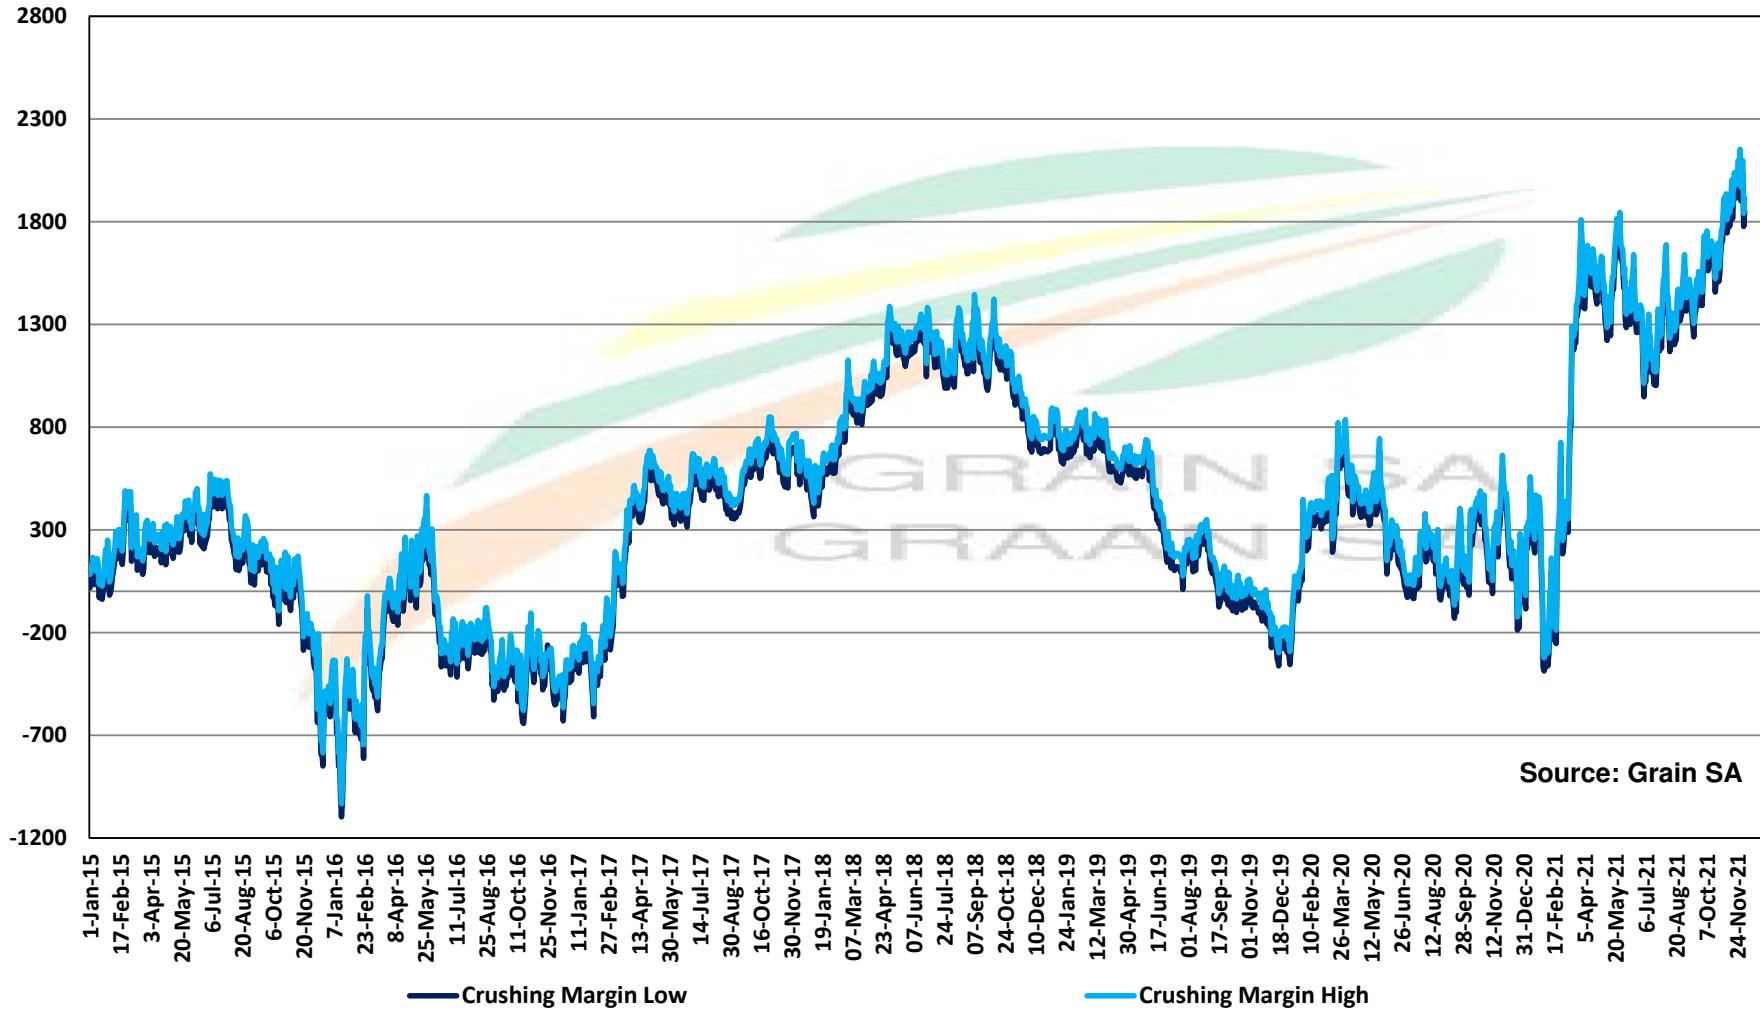

PRICES OF SOYBEAN CRUSHING MARGIN PRYSE VAN SOJABOON PERSMARGE