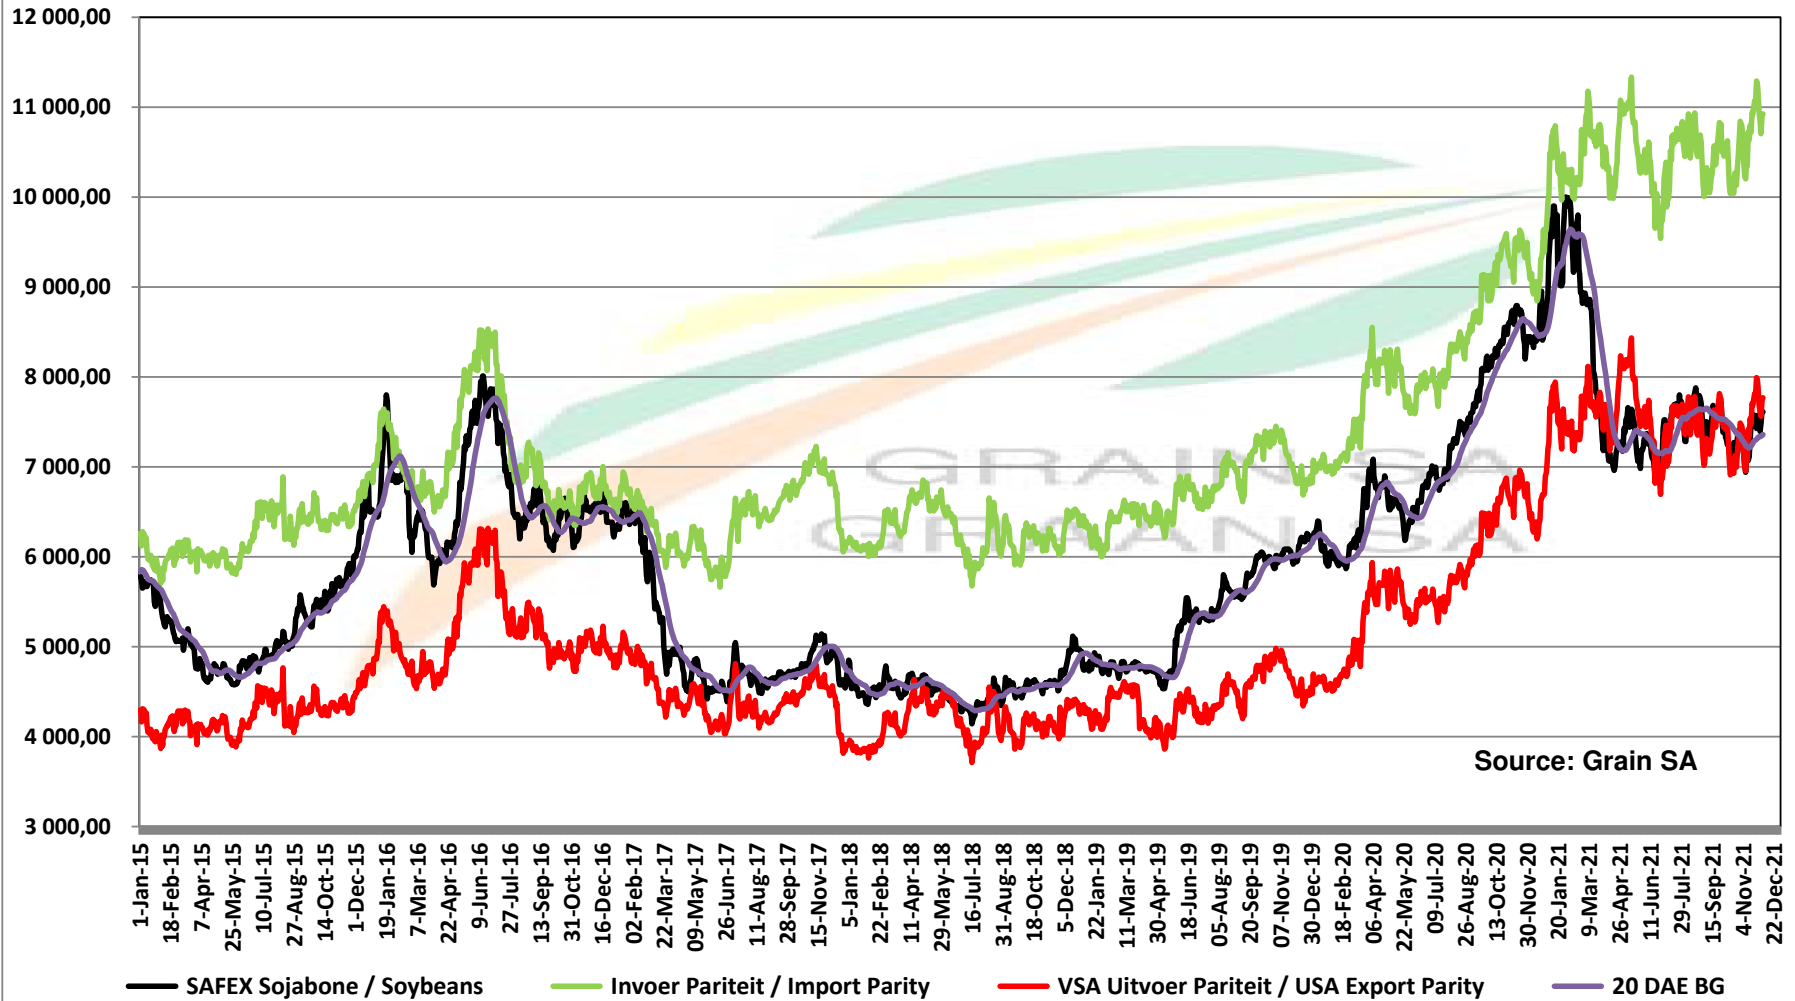

PRICES OF SOYBEAN SEED DELIVERED IN RANDFONTEIN PRYSE VAN SOJABOONSAAD GELEWER IN RANDFONTEIN