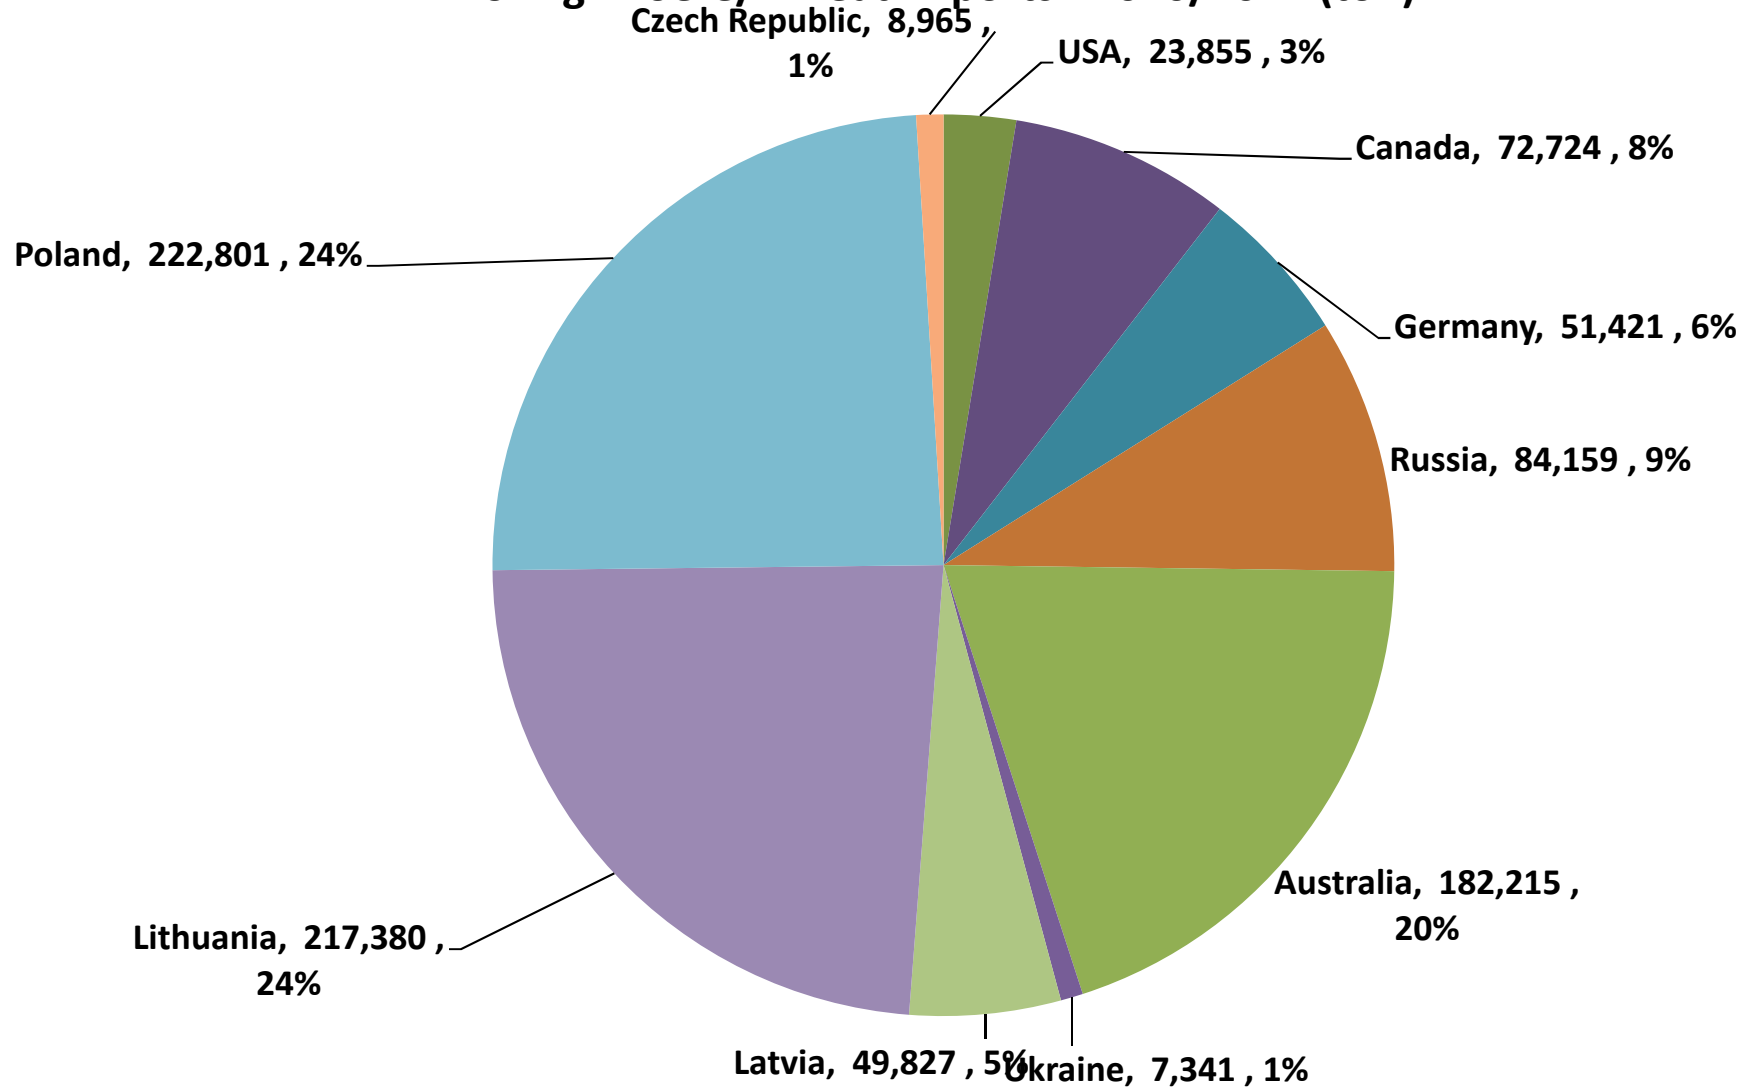

Koringinvoere/Wheat imports - 2020/2021 (ton)

Koringuitvoere/Wheat exports - 2020_21 (ton)