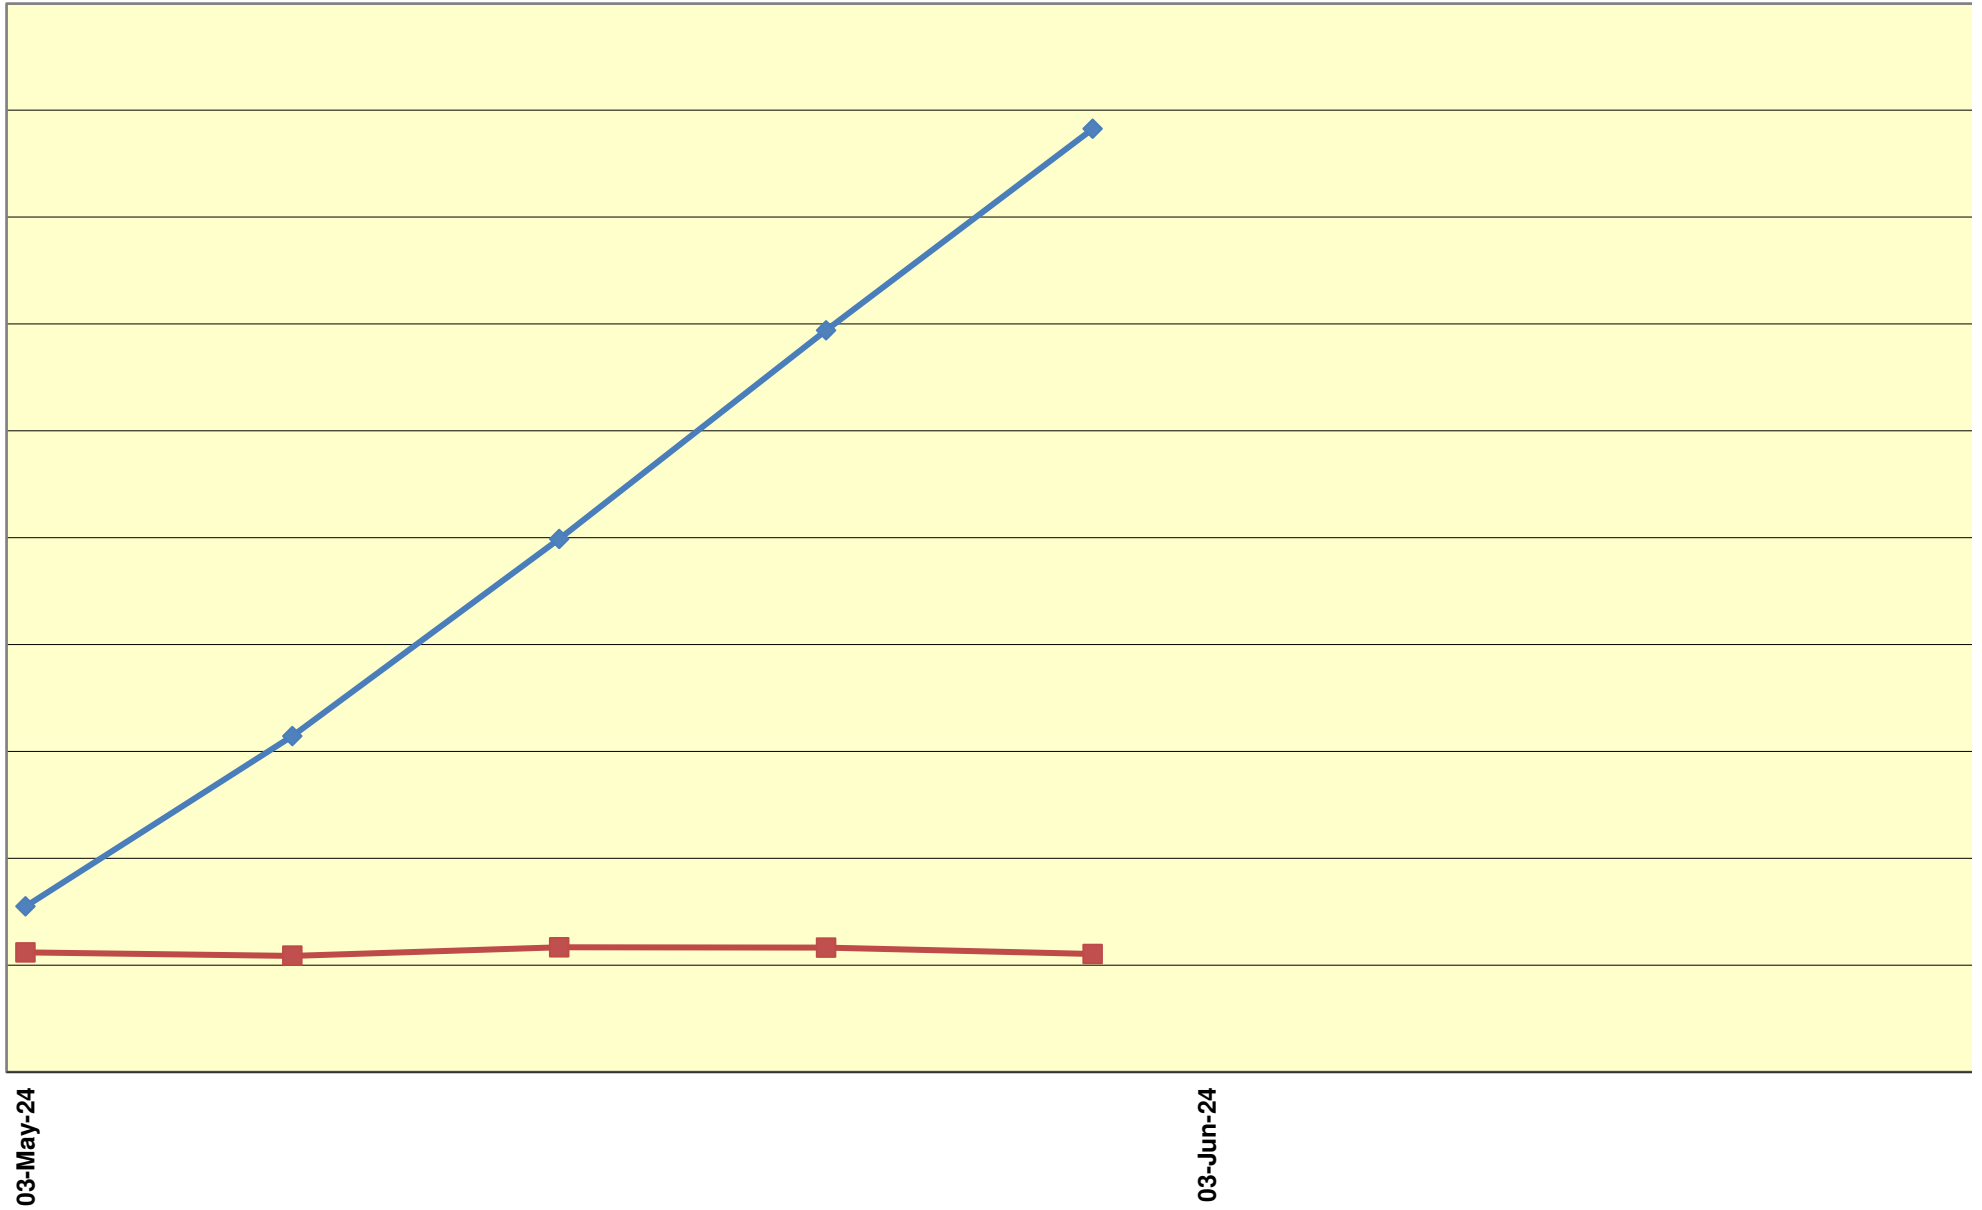

Cumulative Exports of Maize for 2023/24

Cumulative Exports of White Maize for 2024/25