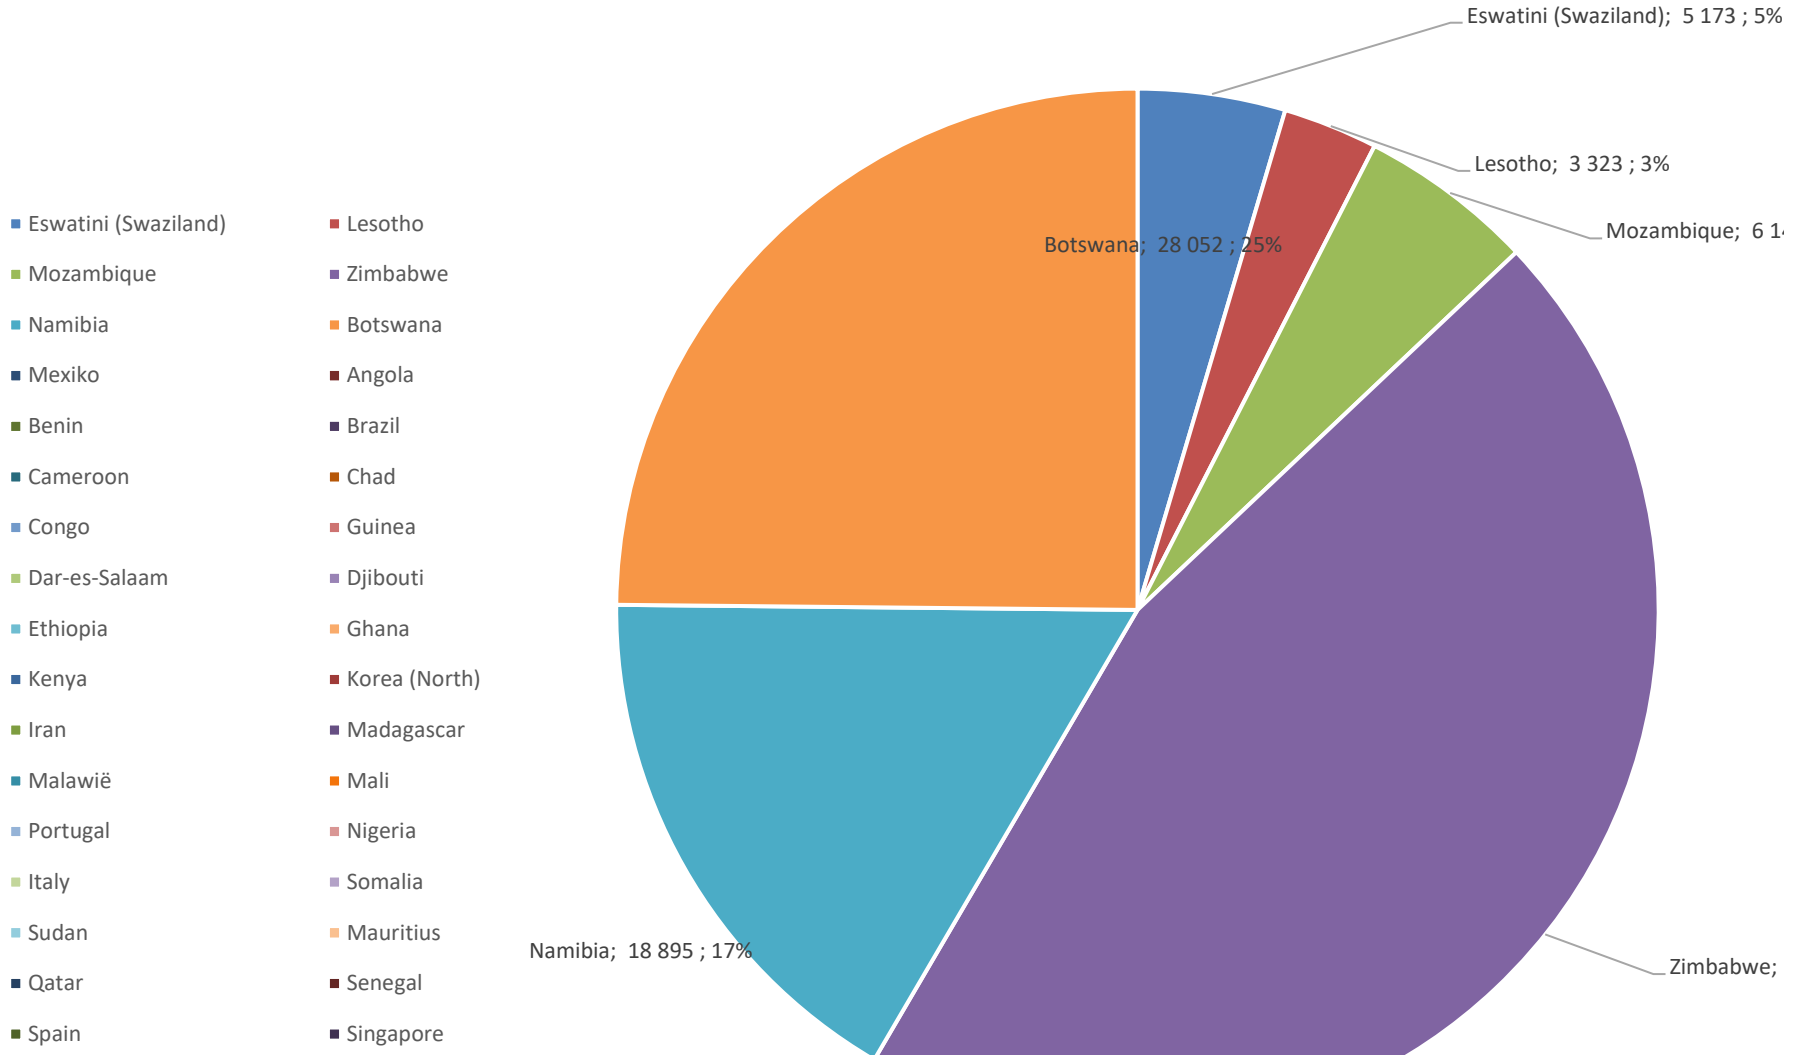

Yellow Maize Exports for 2024/25 (ton, %)

- Lesotho
- Mozambique
- Eswatini (Swaziland)
- Namibia
- Botswana
- Taiwan, Prov of China
- Japan
- China
- Angola
- Egipte
- Kuwait
- Cameroon
- Yemen
- Ghana
- North Korea
- South Korea
- Korea, Rep of
- Korea, Dem Peoples Rep
- Malaysia
- Mauritius
- Madagascar
- Nigeria
- Malawi
- Palau
- Portugal
- Qatar
- Saudi Arabia
- Senegal
- Tanzania
- Zambia
- Seychelles
- Spain
- Zimbabwe
- Iran
- Italy
- Indonesia
- Vietnam
- Central African Republic

White Maize Exports for 2024/25 (ton, %)

RSA Weeklikse mielie-uitvoere
RSA Weekly maize exports

Cumulative Exports of White Maize for 2024/25

Cumulative Exports of Maize for 2023/24