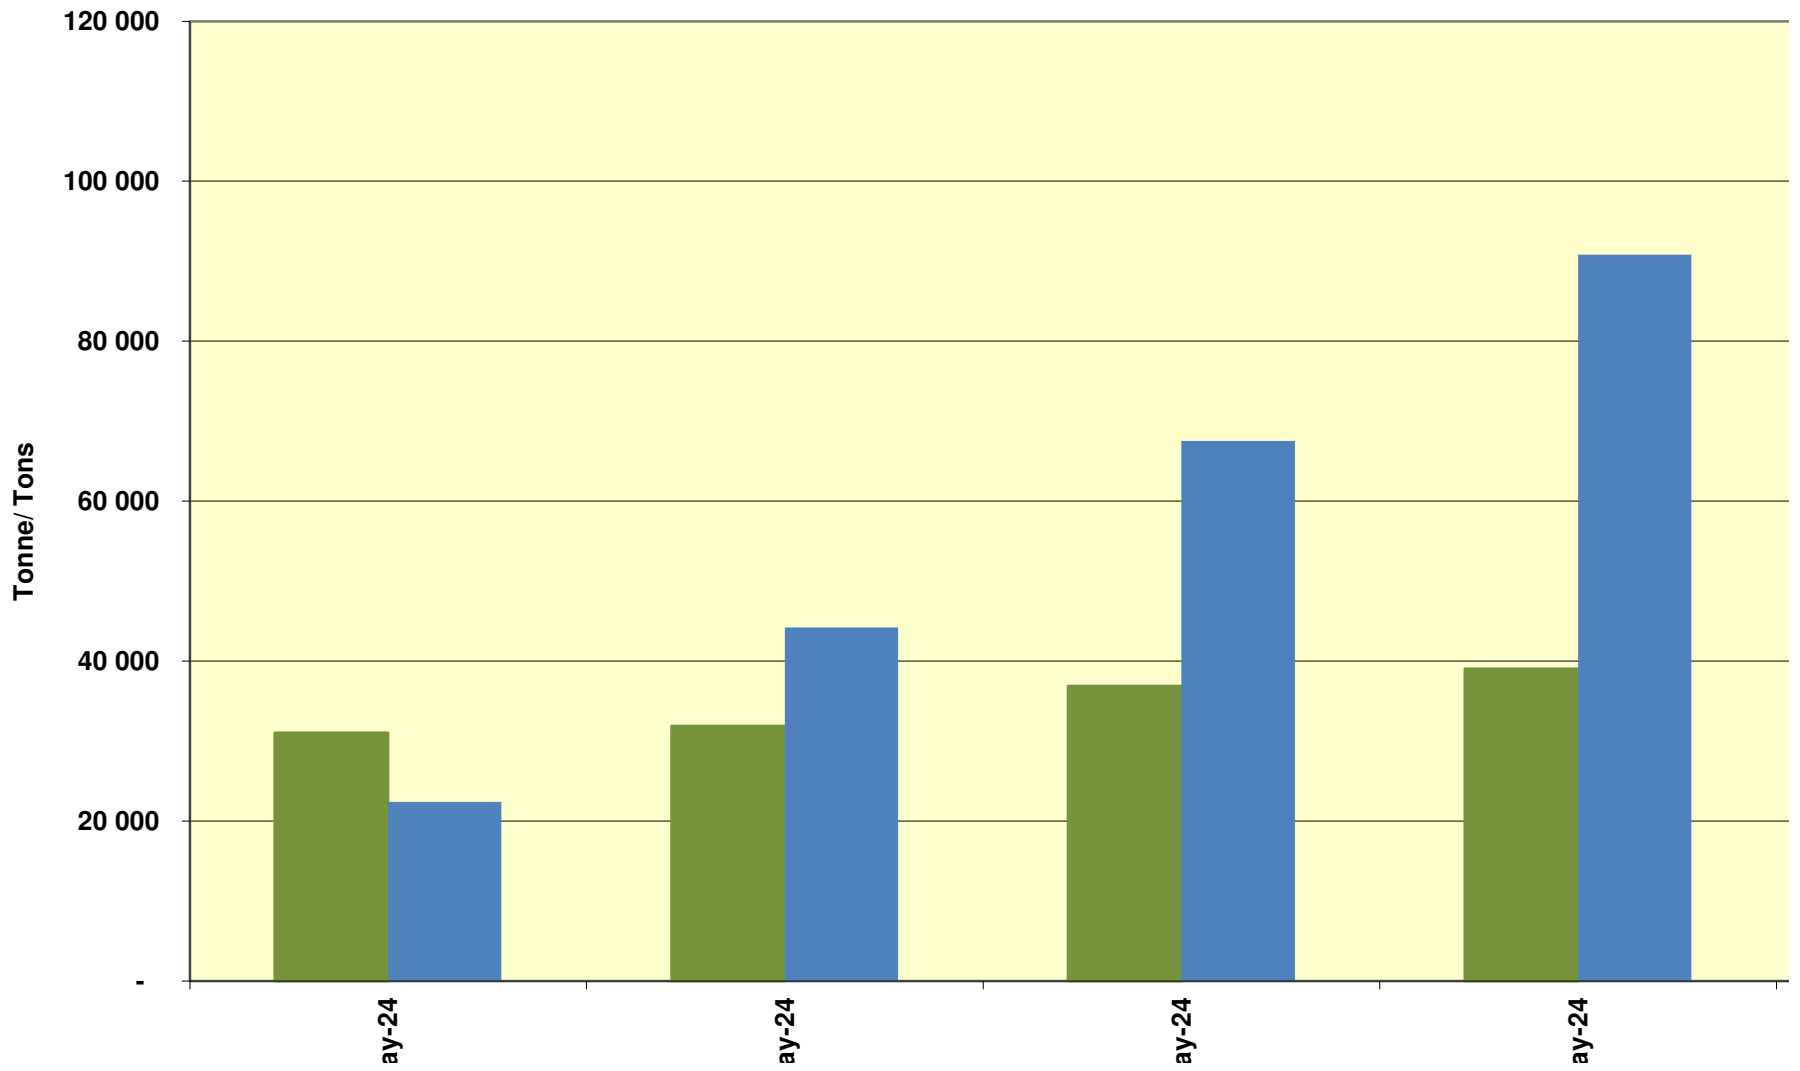

Yellow Maize Exports for 2024/25 (ton, %)

- Lesotho
- Mozambique
- Eswatini (Swaziland)
- Namibia
- Botswana
- Taiwan, Prov of China
- Japan
- China
- Angola
- Egipte
- Kuwait
- Cameroon
- Yemen
- Ghana
- North Korea
- South Korea
- Korea, Rep of
- Korea, Dem Peoples Rep
- Malaysia
- Mauritius
- Madagascar
- Nigeria
- Malawi
- Palau
- Portugal
- Qatar
- Saudi Arabia
- Senegal
- Tanzania
- Zambia
- Seychelles
- Spain
- Zimbabwe
- Iran
- Italy
- Indonesia
- Vietnam
- Central African Republic

White Maize Exports for 2024/25 (ton, %)

RSA Weeklikse mielie-uitvoere
RSA Weekly maize exports

Cumulative Exports of White Maize for 2024/25

Cumulative Exports of Maize for 2023/24