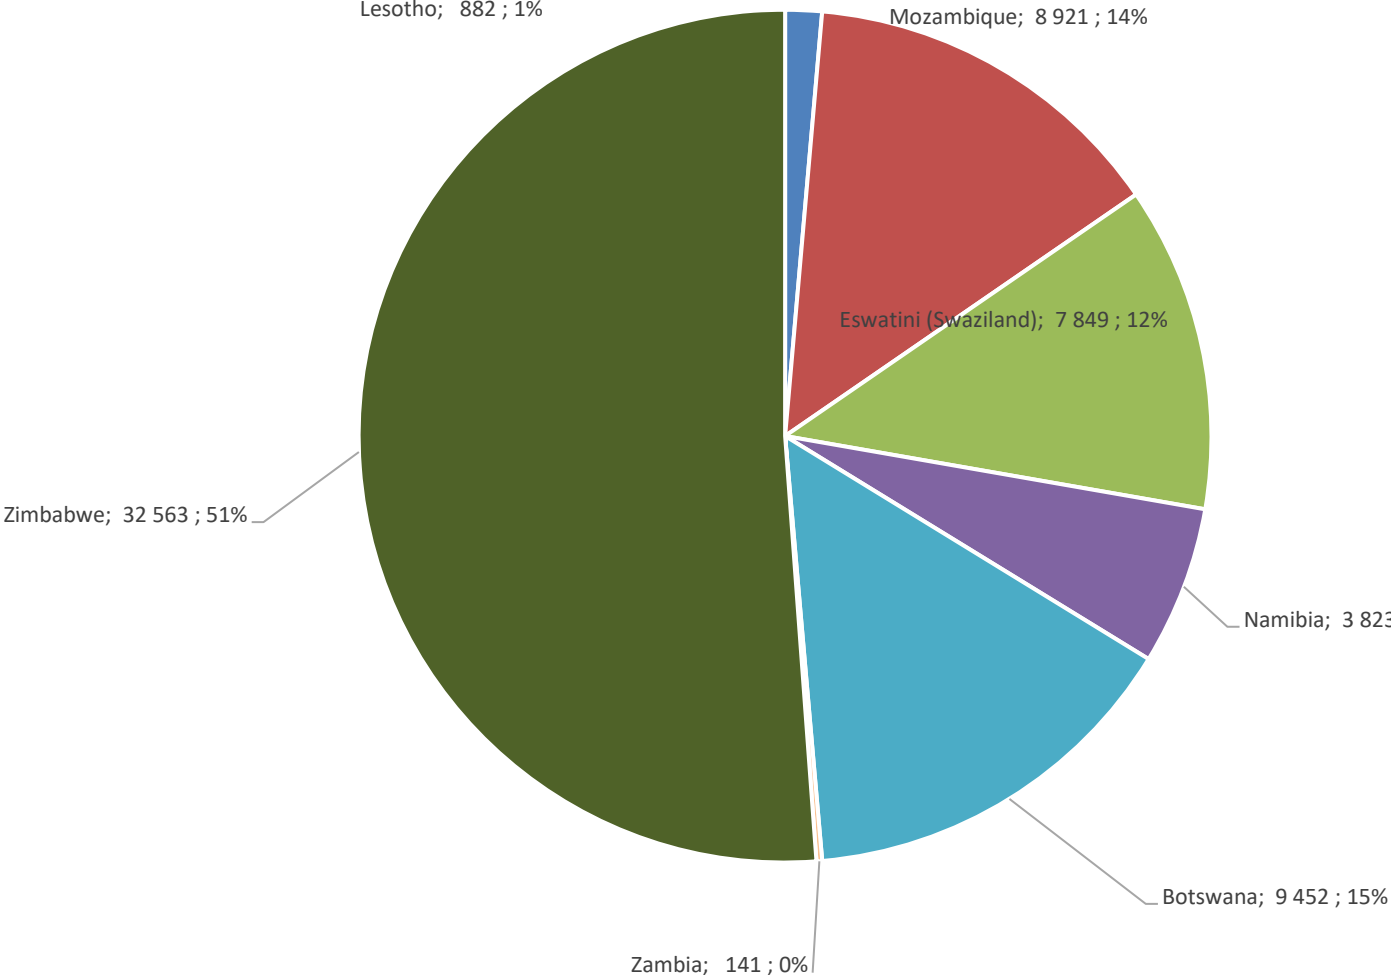

Yellow Maize Exports for 2024/25 (ton, %)

- Lesotho
- Mozambique
- Eswatini (Swaziland)
- Namibia
- Botswana
- Taiwan, Prov of China
- Japan
- China
- Angola
- Egipte
- Kuwait
- Cameroon
- Yemen
- Ghana
- North Korea
- South Korea
- Korea, Rep of
- Korea, Dem Peoples Rep
- Malaysia
- Mauritius
- Madagascar
- Nigeria
- Malawi
- Palau
- Portugal
- Qatar
- Saudi Arabia
- Senegal
- Tanzania
- Zambia
- Seychelles
- Spain
- Zimbabwe
- Iran
- Italy
- Indonesia
- Vietnam
- Central African Republic

White Maize Exports for 2024/25 (ton, %)

RSA Weeklikse mielie-uitvoere
RSA Weekly maize exports

Cumulative Exports of White Maize for 2024/25

Cumulative Exports of Maize for 2023/24