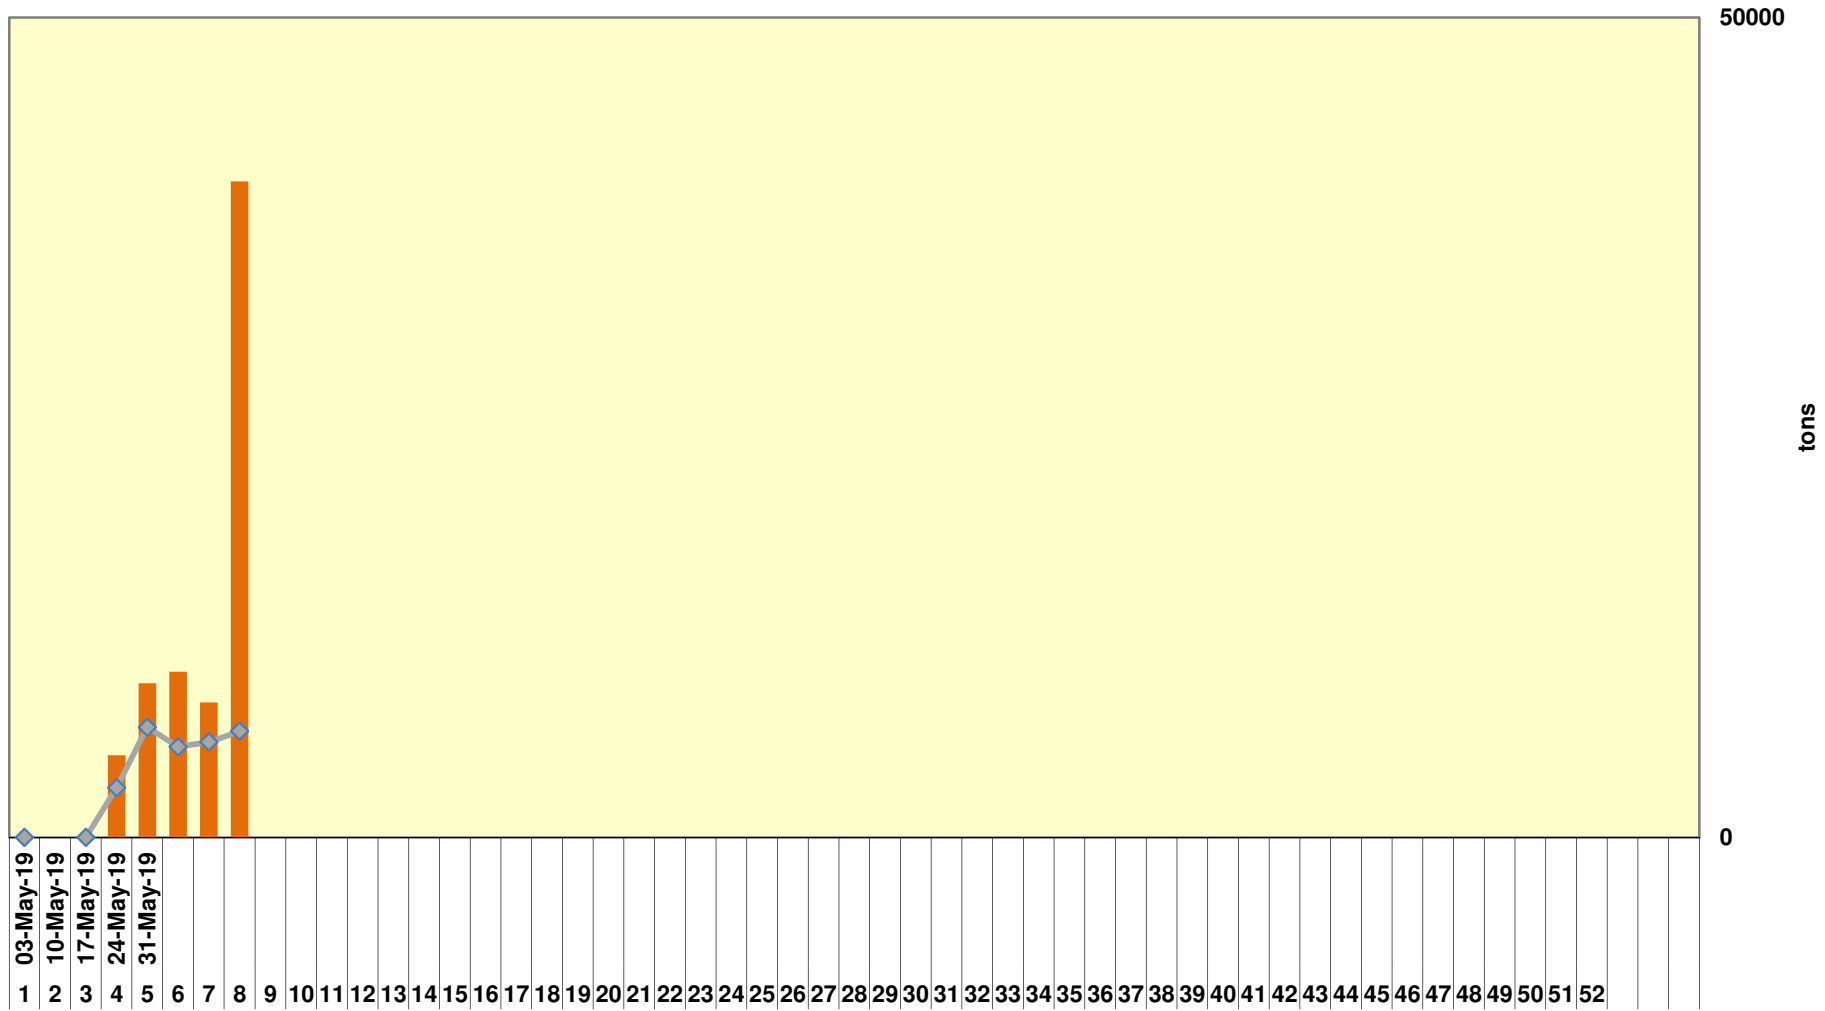

Cumulative Exports of Yellow Maize for 2017/18

— SAGIS: WEEKLIKSE INVOERE EN UITVOERE 2019/20 BemarKingseisoen
— SAGIS: WEEKLIKSE INVOERE EN UITVOERE 2018/19 BemarKingseisoen