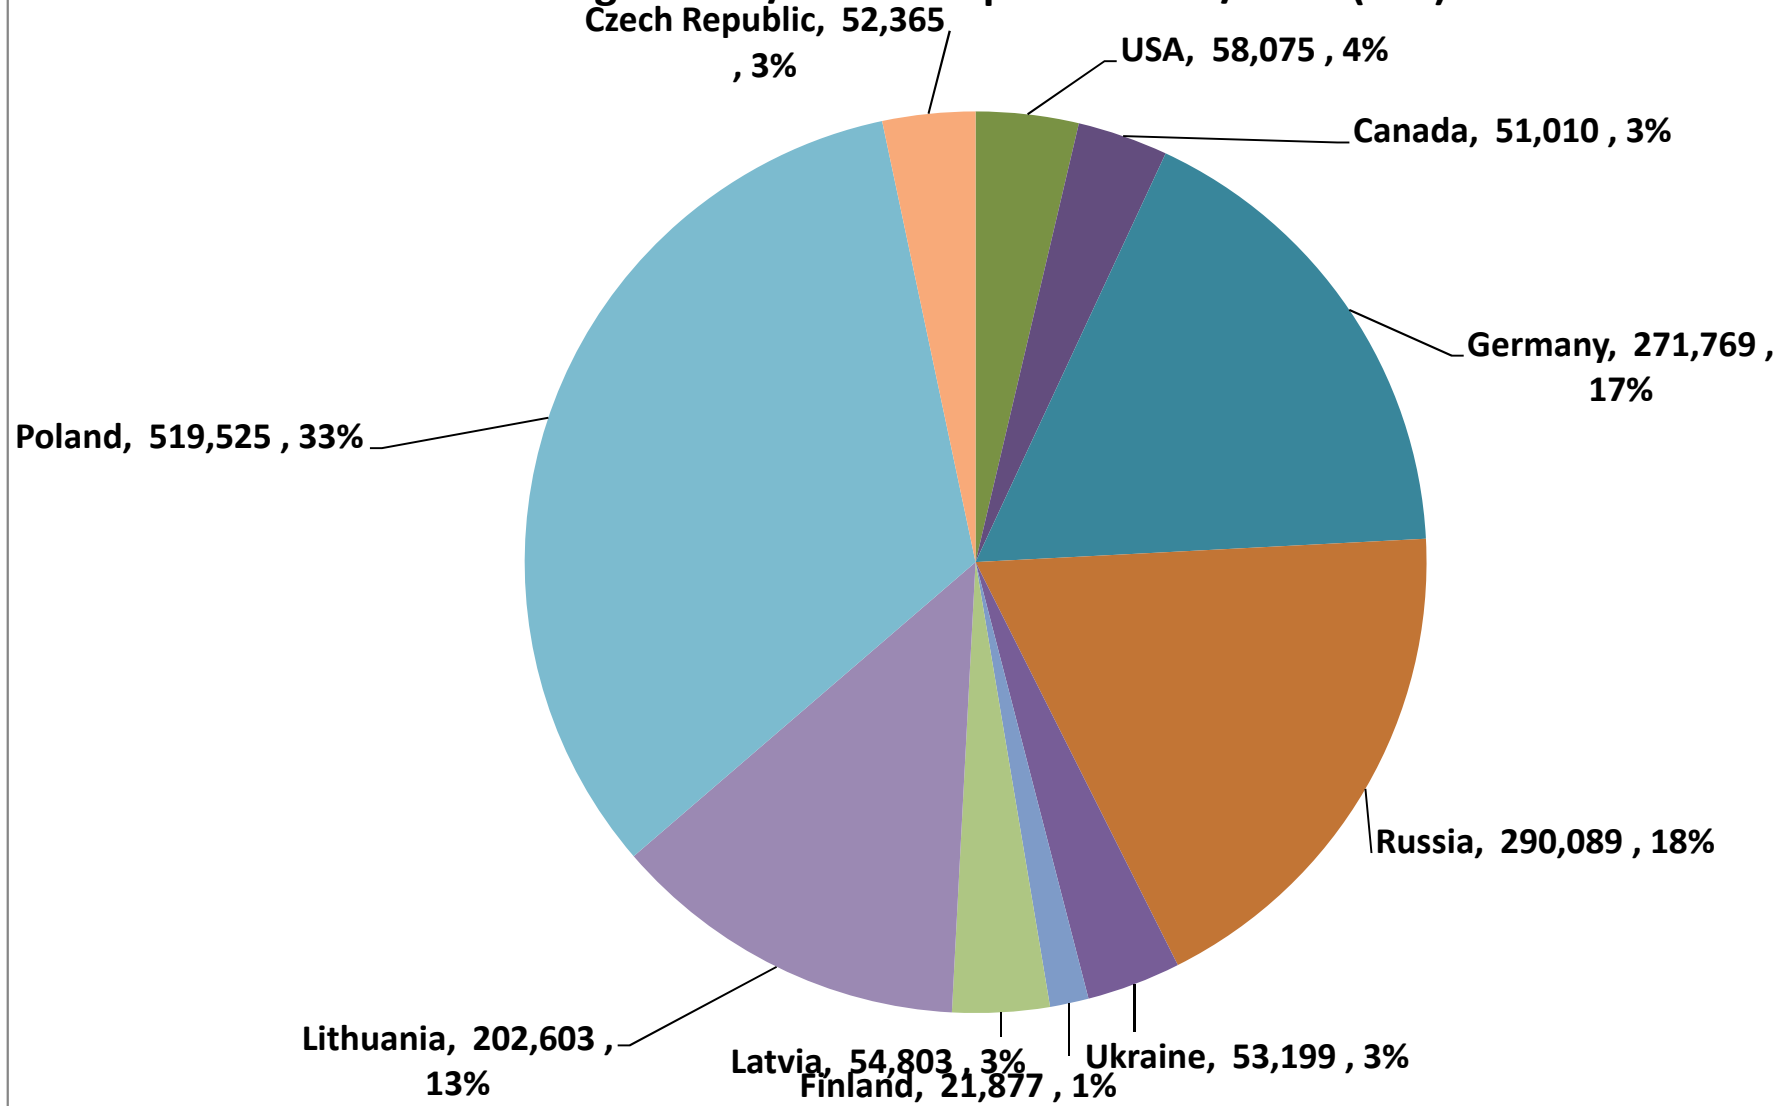

Koringinvoere/Wheat imports - 2019/2020 (ton)

Koringuitvoere/Wheat exports - 2019_20 (ton)