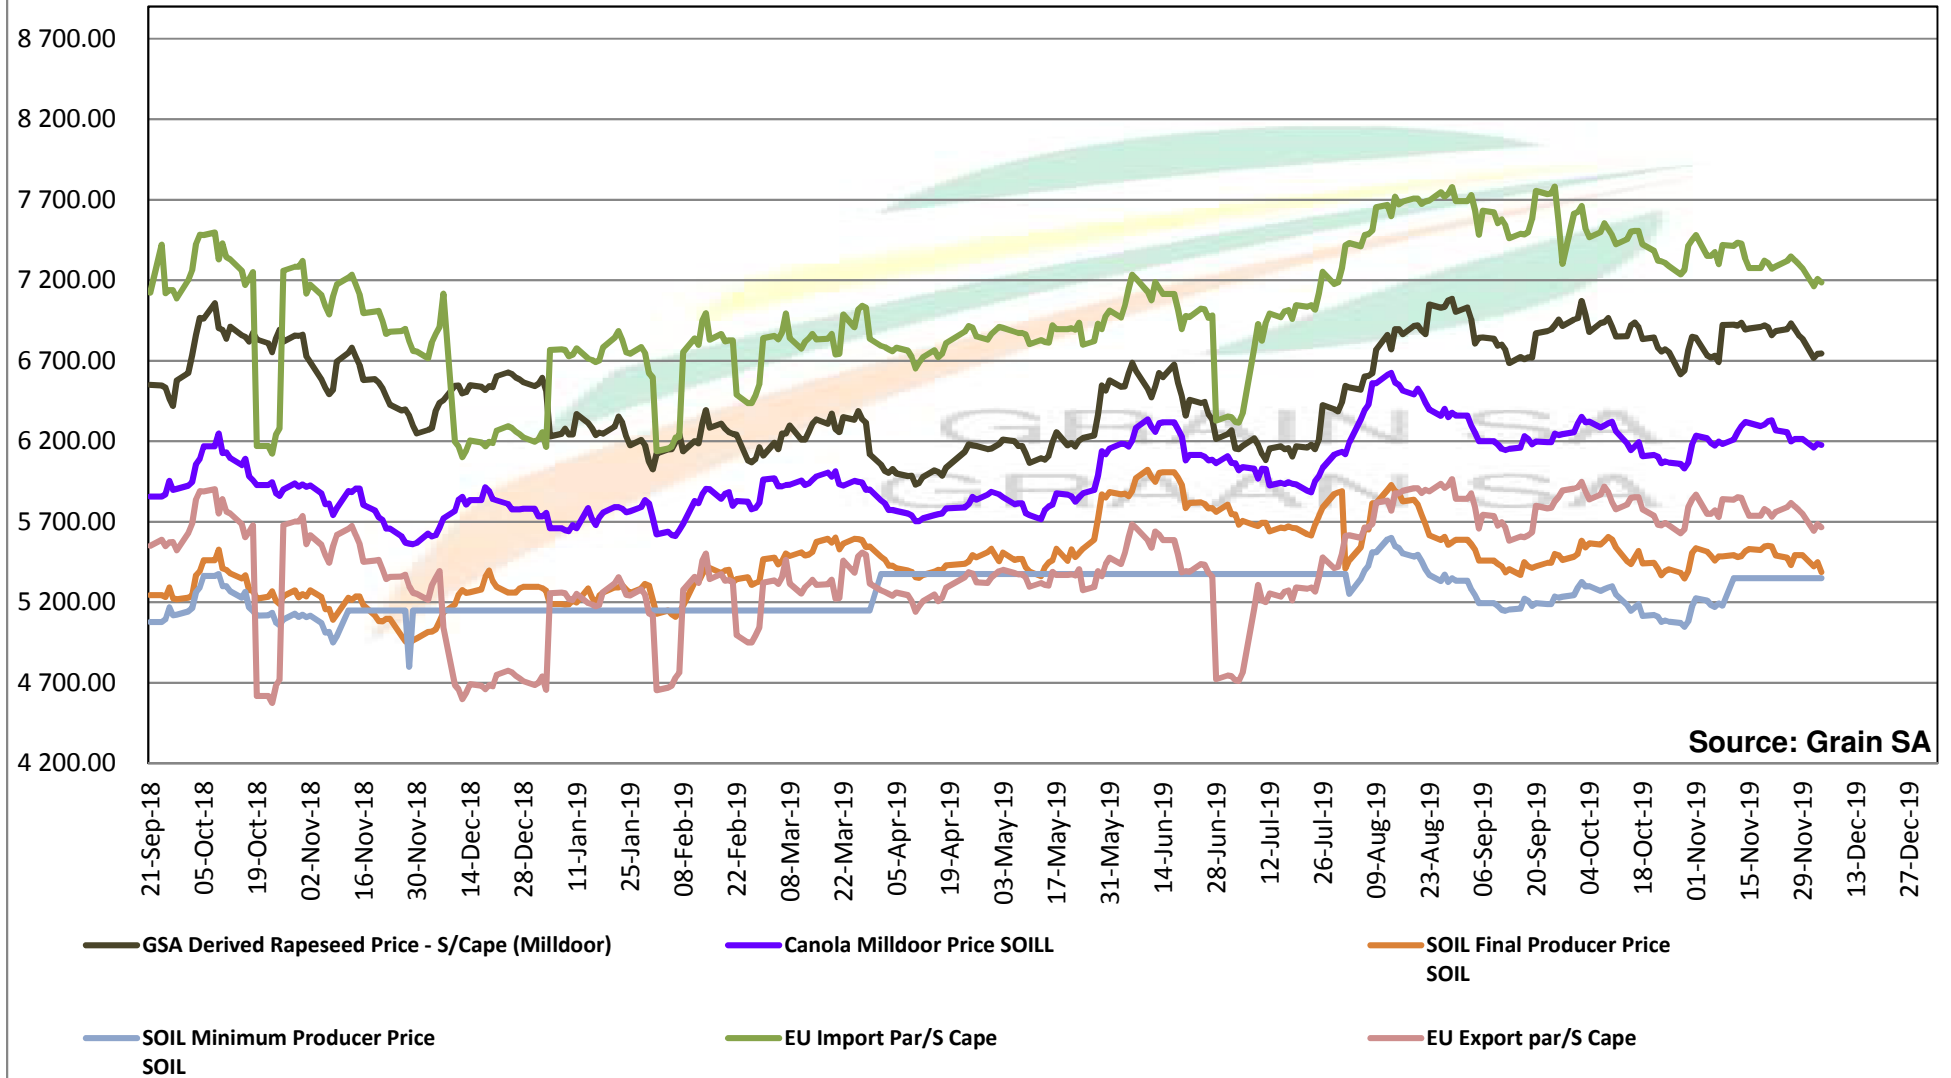

Source: Grain SA

PRICES OF DERIVED SOYBEAN DELIVERED IN RANDFONTEIN

PRYSE VAN AFGELEIDE SOJABONE GELEWER IN RANDFONTEIN

Source: Grain SA

PRICES OF SOYBEAN CRUSHING MARGIN PRYSE VAN SOJABOON PERSMARGE

Source: Grain SA

Source: Grain SA

PRICES OF PROCESSED AND GRADED USA CHOICE GRADE GROUNDNUTS (40/50) (RANDFONTEIN)
PRYSE VAN UITGEDOP EN GESORTEERDE VSA KEURGRAAD GRONDBONE MET 'N PITGROOTTE VAN
40/50 pitgrootte (RANDFONTEIN)