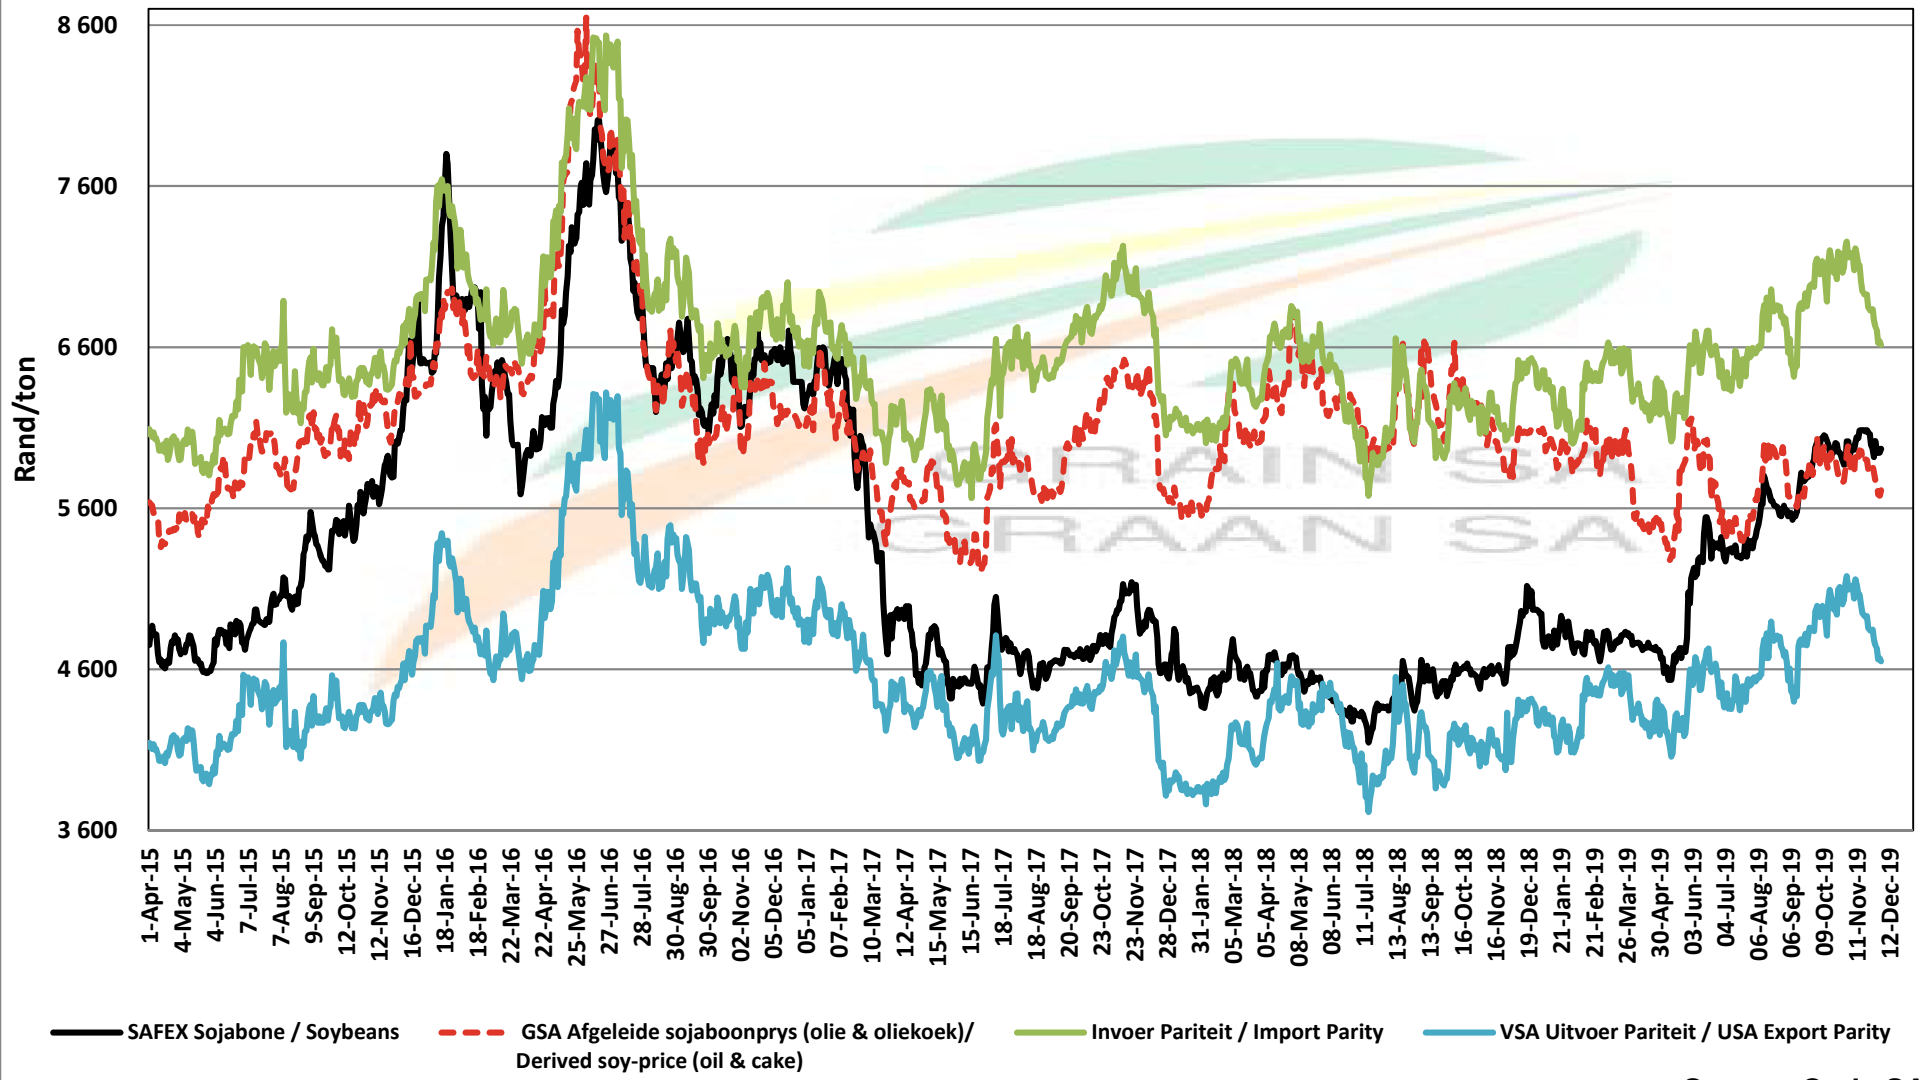

Source: Grain SA

PRICES OF SOYBEAN SEED DELIVERED IN RANDFONTEIN PRYSE VAN SOJABOONSAAD GELEWER IN RANDFONTEIN

Source: Grain SA

PRICES OF ARGENTINIAN SOYBEAN SEED DELIVERED IN RANDFONTEIN

PRYSE VAN ARGENTYNSE SOJABOONSAAD GELEWER IN RANDFONTEIN

Source: Grain SA

PRICES OF DERIVED SOYBEAN DELIVERED IN RANDFONTEIN

PRYSE VAN AFGELEIDE SOJABONE GELEWER IN RANDFONTEIN

Source: Grain SA

PRICES OF SOYBEAN CRUSHING MARGIN PRYSE VAN SOJABOON PERSMARGE

Source: Grain SA