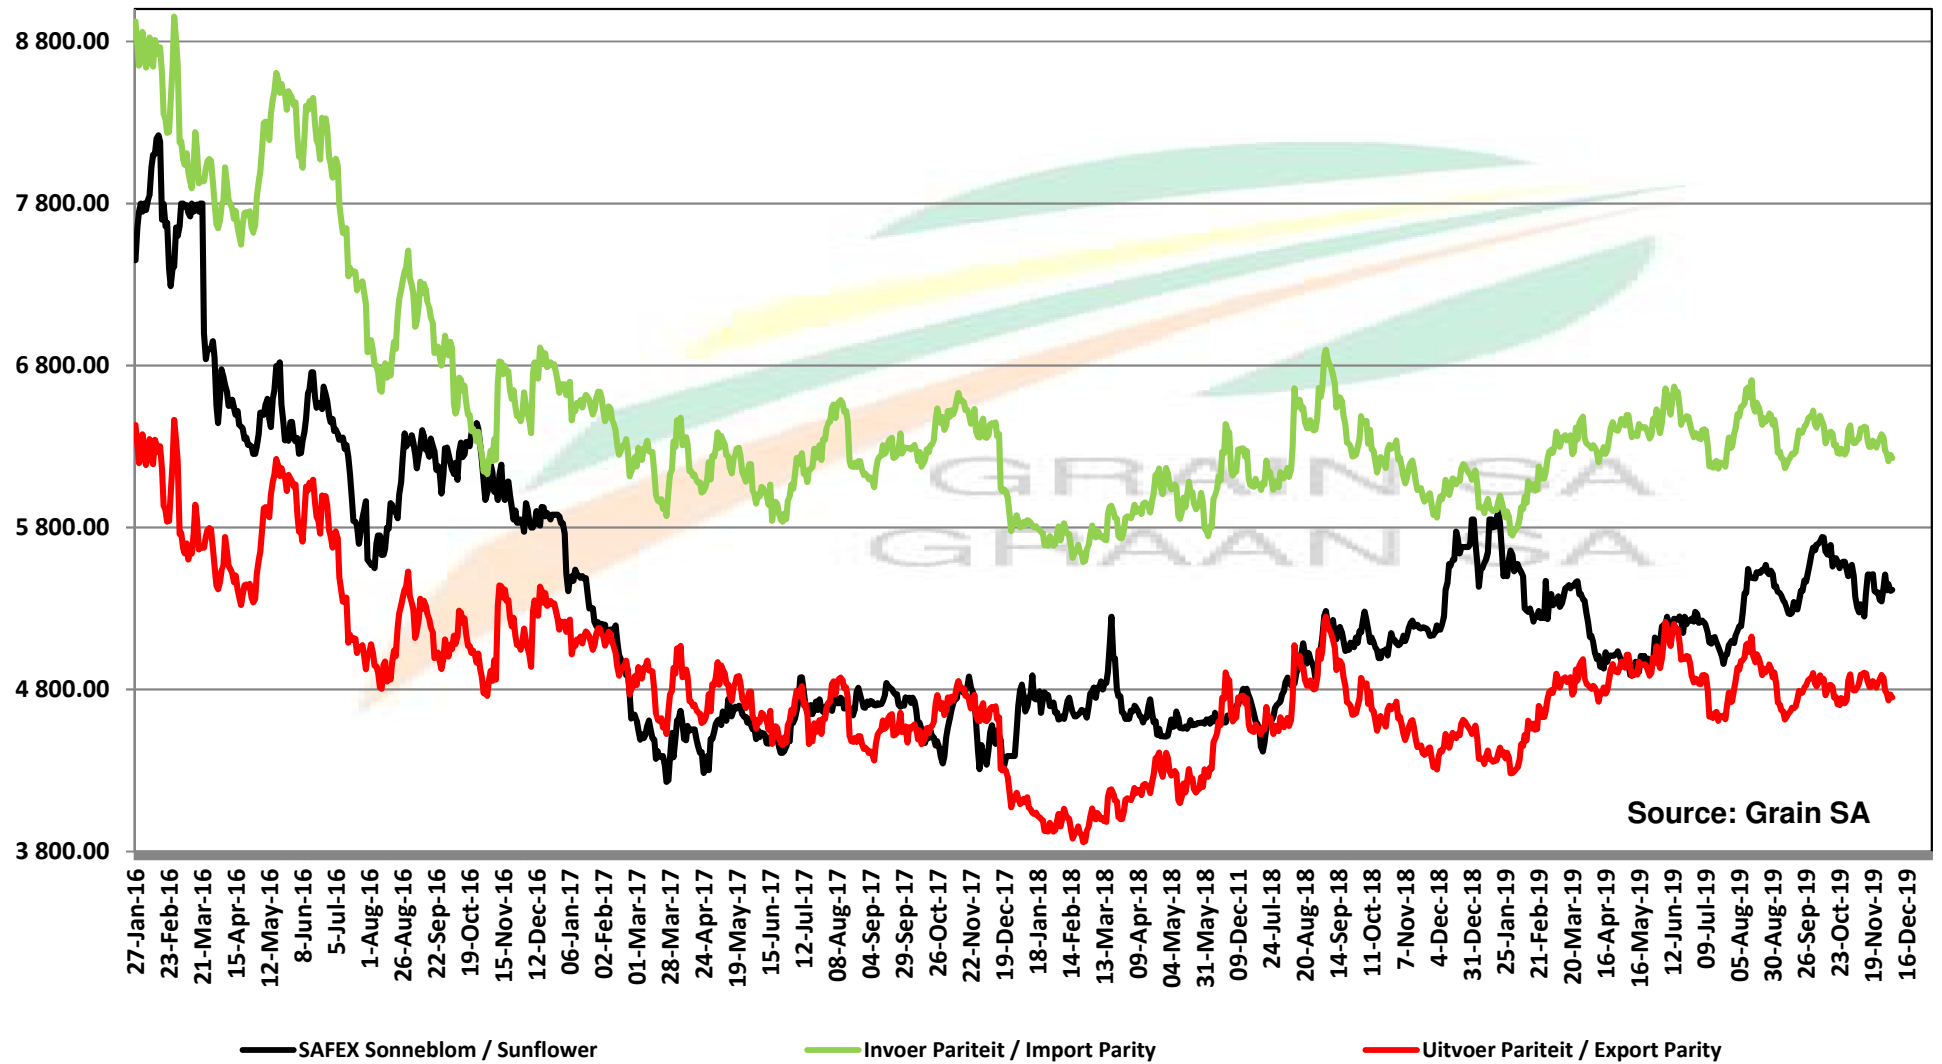

PRICES OF EU SUNFLOWER SEED DELIVERED IN RANDFONTEIN PRYSE VAN EU SONNEBLOMSAAD GELEWER IN RANDFONTEIN

PRICES OF EU SUNFLOWER SEED DELIVERED IN RANDFONTEIN PRYSE VAN EU SONNEBLOMSAAD GELEWER IN RANDFONTEIN

Source: Grain SA

PRICES OF SOYBEAN SEED DELIVERED IN RANDFONTEIN PRYSE VAN SOJABOONSAAD GELEWER IN RANDFONTEIN

Source: Grain SA

PRICES OF ARGENTINIAN SOYBEAN SEED DELIVERED IN RANDFONTEIN

PRYSE VAN ARGENTYNSE SOJABOONSAAD GELEWER IN RANDFONTEIN