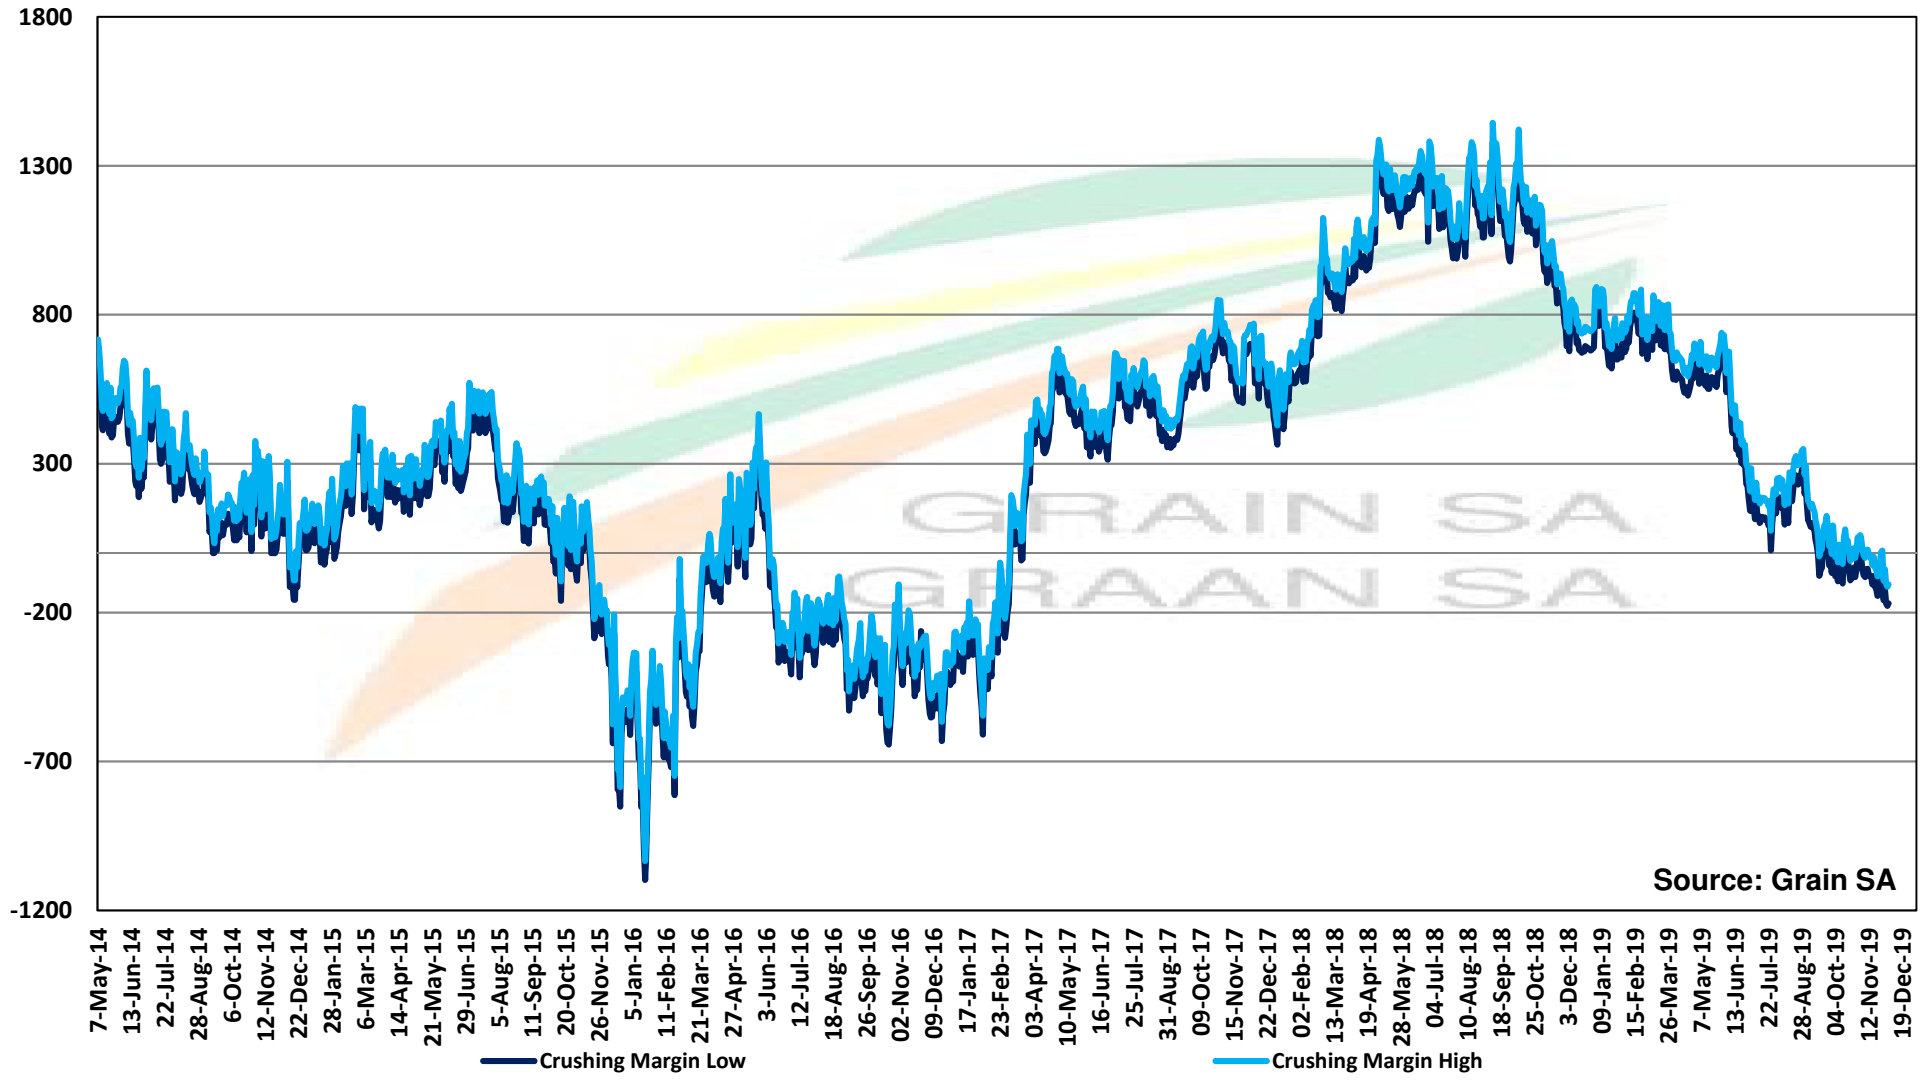

Source: Grain SA

PRICES OF DERIVED SOYBEAN DELIVERED IN RANDFONTEIN

PRYSE VAN AFGELEIDE SOJABONE GELEWER IN RANDFONTEIN

Source: Grain SA

PRICES OF SOYBEAN CRUSHING MARGIN PRYSE VAN SOJABOON PERSMARGE

Source: Grain SA