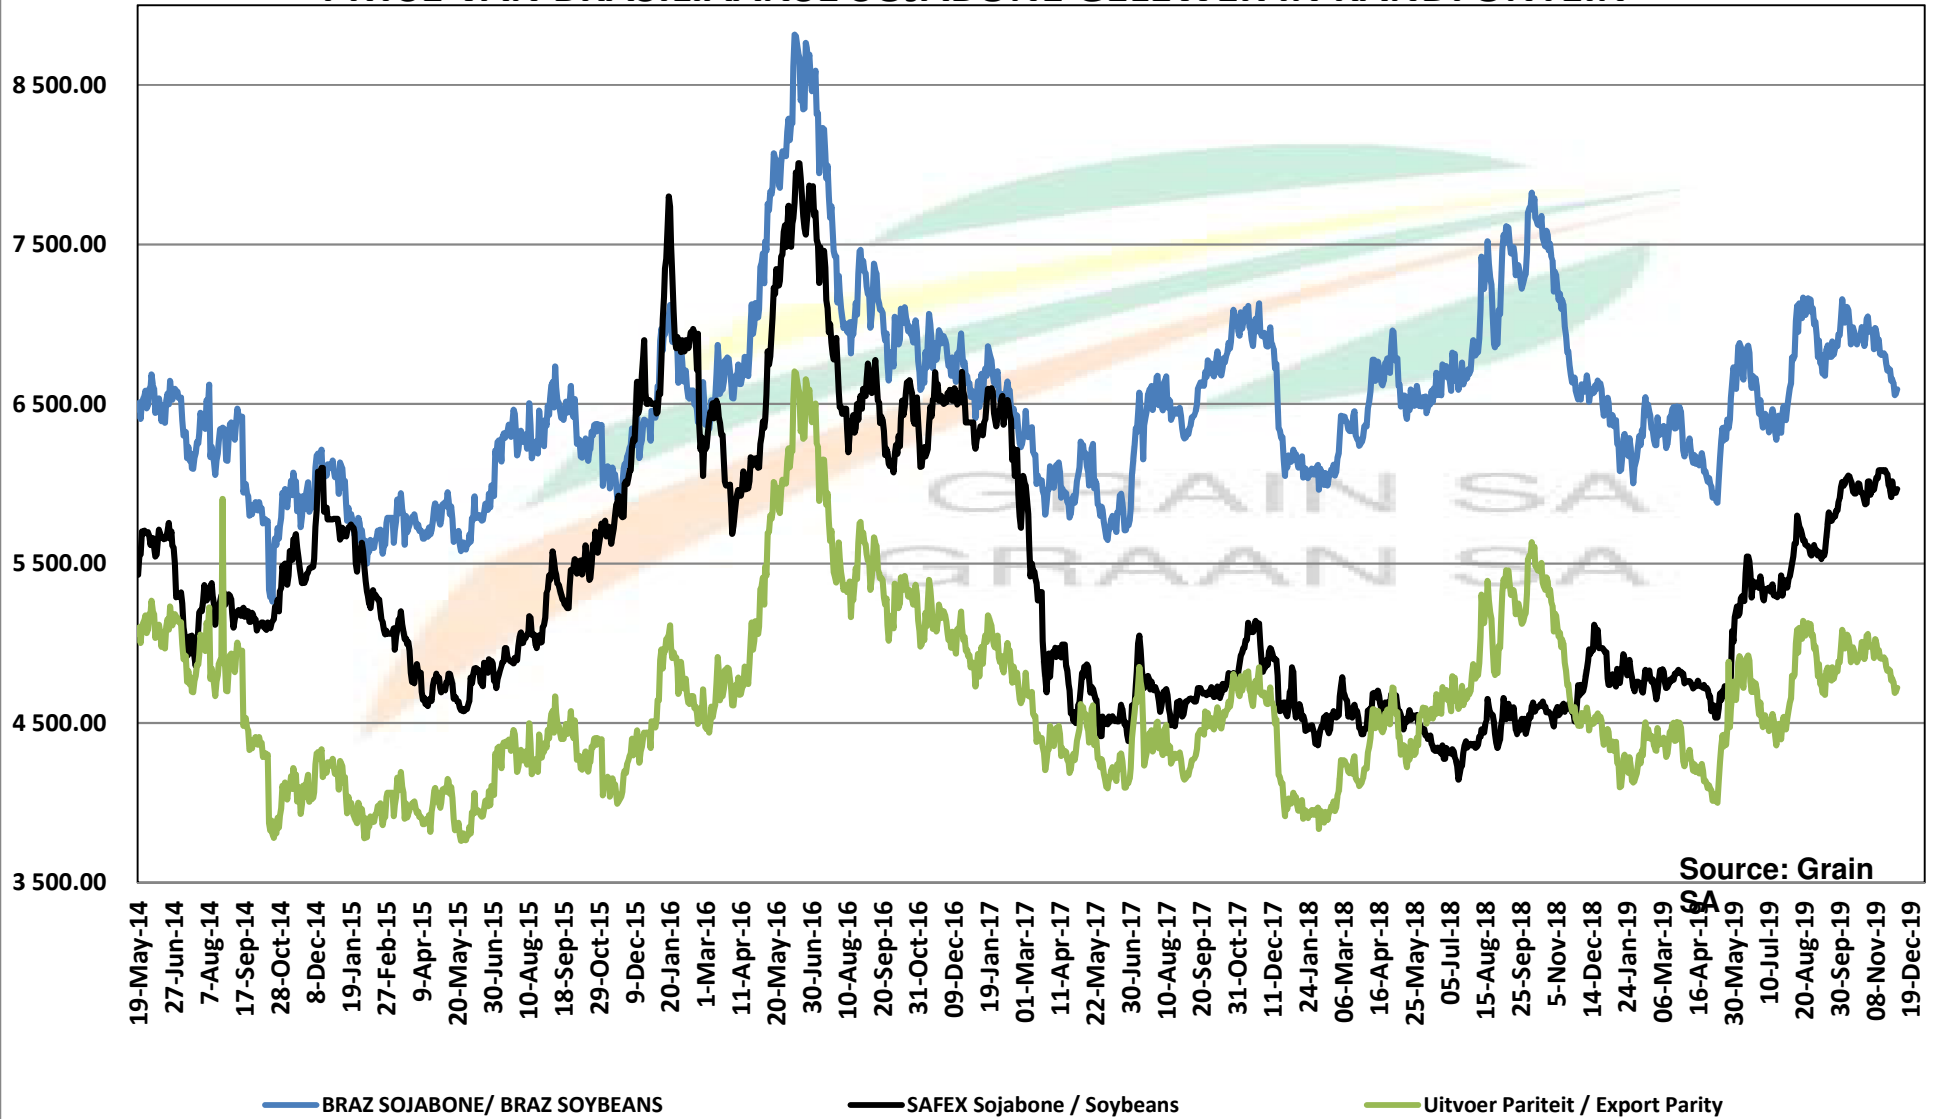

Source: Grain SA

PRICES OF DERIVED SOYBEAN DELIVERED IN RANDFONTEIN

PRYSE VAN AFGELEIDE SOJABONE GELEWER IN RANDFONTEIN

Source: Grain SA

PRICES OF SOYBEAN CRUSHING MARGIN PRYSE VAN SOJABOON PERSMARGE

Source: Grain SA

PRICES OF BRAZILIAN SOYBEAN DELIVERED IN RANDFONTEIN
PRYSE VAN BRASILIAANSE SOJABONE GELEWER IN RANDFONTEIN

Source: Grain

Prices of Canola in the South Cape (Swellendam)
 Canolapryse in die Suid-Kaap (Swellendam)

Source: Grain SA

PRICES OF PROCESSED AND GRADED USA CHOICE GRADE GROUNDNUTS (40/50) (RANDFONTEIN)
PRYSE VAN UITGEDOP EN GESORTEERDE VSA KEURGRAAD GRONDBONE MET 'N PITGROOTTE VAN
40/50 pitgrootte (RANDFONTEIN)