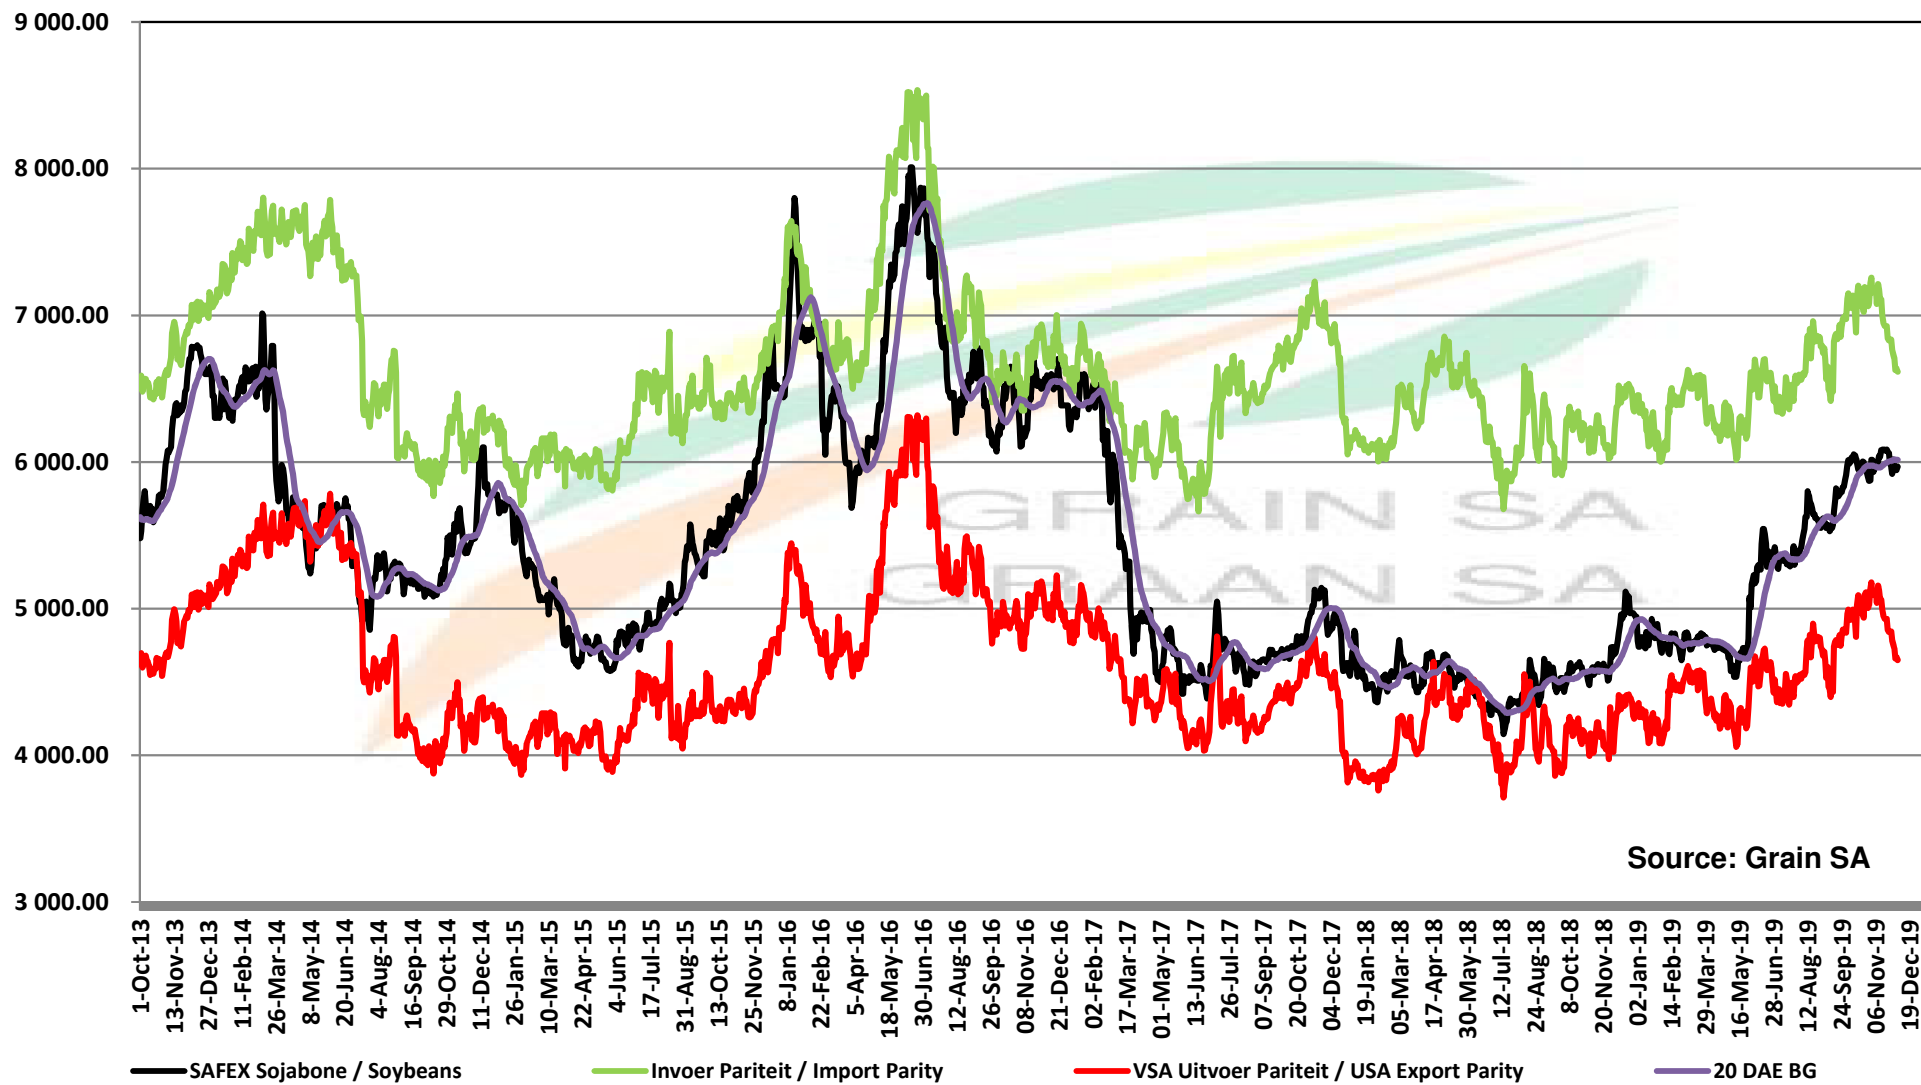

PRICES OF EU SUNFLOWER SEED DELIVERED IN RANDFONTEIN PRYSE VAN EU SONNEBLOMSAAD GELEWER IN RANDFONTEIN

PRICES OF EU SUNFLOWER SEED DELIVERED IN RANDFONTEIN PRYSE VAN EU SONNEBLOMSAAD GELEWER IN RANDFONTEIN

Source: Grain SA

PRICES OF SOYBEAN SEED DELIVERED IN RANDFONTEIN PRYSE VAN SOJABOONSAAD GELEWER IN RANDFONTEIN

Source: Grain SA

PRICES OF ARGENTINIAN SOYBEAN SEED DELIVERED IN RANDFONTEIN

PRYSE VAN ARGENTYNSE SOJABOONSAAD GELEWER IN RANDFONTEIN