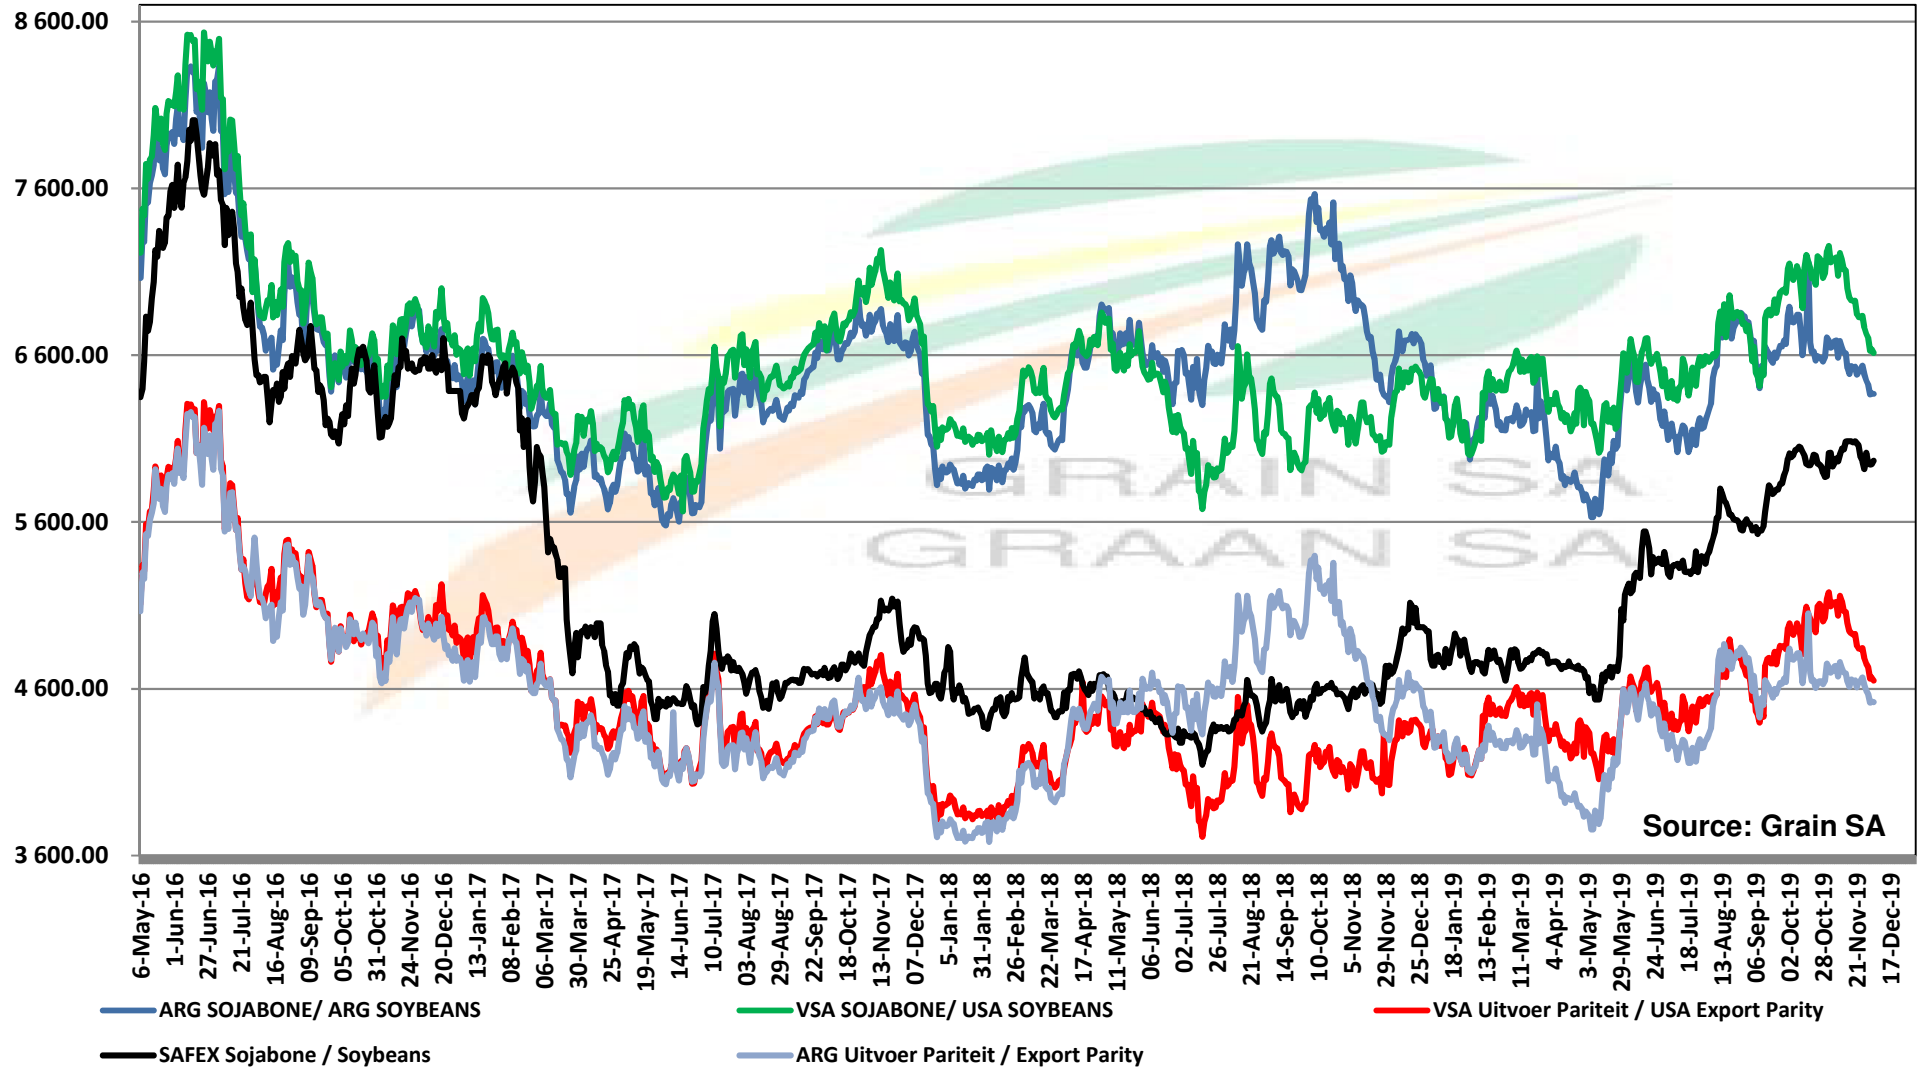

Source: Grain SA

PRICES OF SOYBEAN SEED DELIVERED IN RANDFONTEIN PRYSE VAN SOJABOONSAAD GELEWER IN RANDFONTEIN

Source: Grain SA

PRICES OF ARGENTINIAN SOYBEAN SEED DELIVERED IN RANDFONTEIN

PRYSE VAN ARGENTYNSE SOJABOONSAAD GELEWER IN RANDFONTEIN

Source: Grain SA

PRICES OF DERIVED SOYBEAN DELIVERED IN RANDFONTEIN

PRYSE VAN AFGELEIDE SOJABONE GELEWER IN RANDFONTEIN

Source: Grain SA

PRICES OF SOYBEAN CRUSHING MARGIN PRYSE VAN SOJABOON PERSMARGE

Source: Grain SA