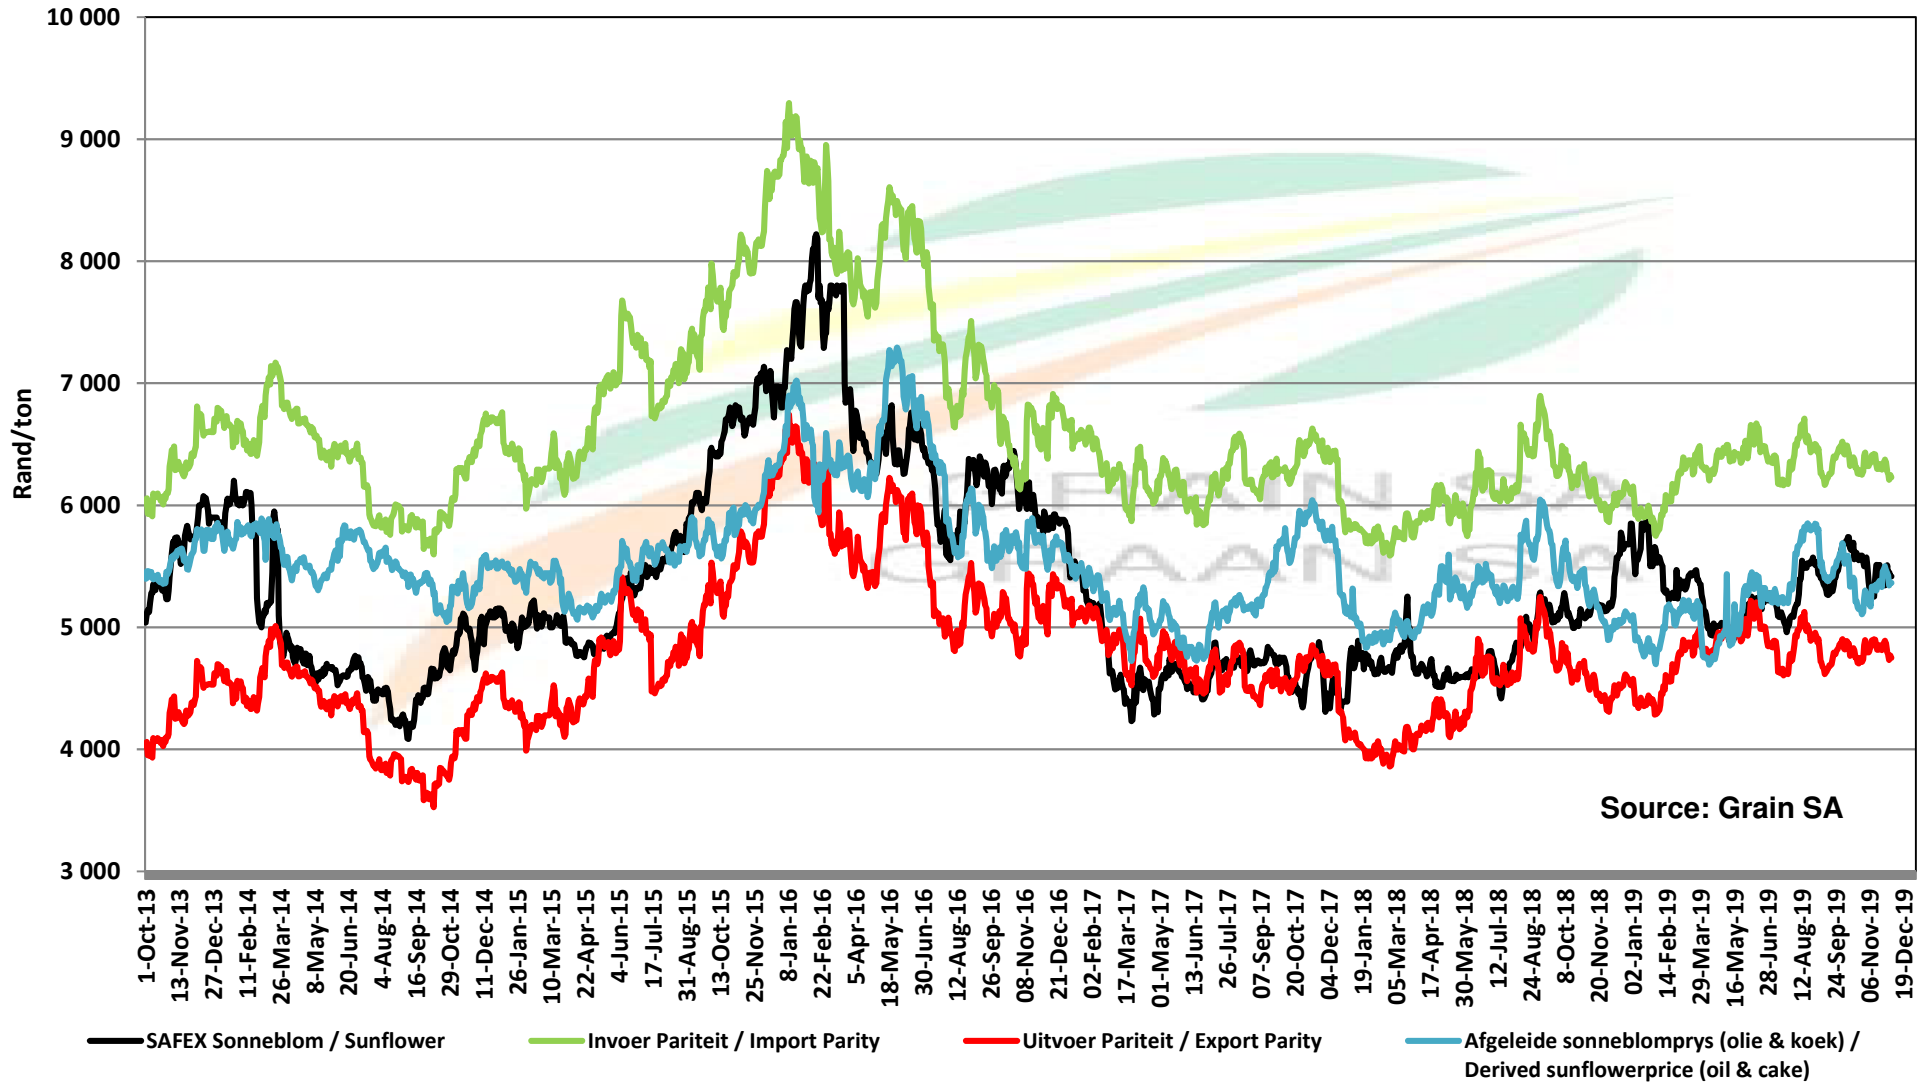

PRICES OF EU SUNFLOWER SEED DELIVERED IN RANDFONTEIN PRYSE VAN EU SONNEBLOMSAAD GELEWER IN RANDFONTEIN

PRICES OF EU SUNFLOWER SEED DELIVERED IN RANDFONTEIN PRYSE VAN EU SONNEBLOMSAAD GELEWER IN RANDFONTEIN

Source: Grain SA

PRICES OF SOYBEAN SEED DELIVERED IN RANDFONTEIN PRYSE VAN SOJABOONSAAD GELEWER IN RANDFONTEIN

Source: Grain SA

PRICES OF ARGENTINIAN SOYBEAN SEED DELIVERED IN RANDFONTEIN

PRYSE VAN ARGENTYNSE SOJABOONSAAD GELEWER IN RANDFONTEIN