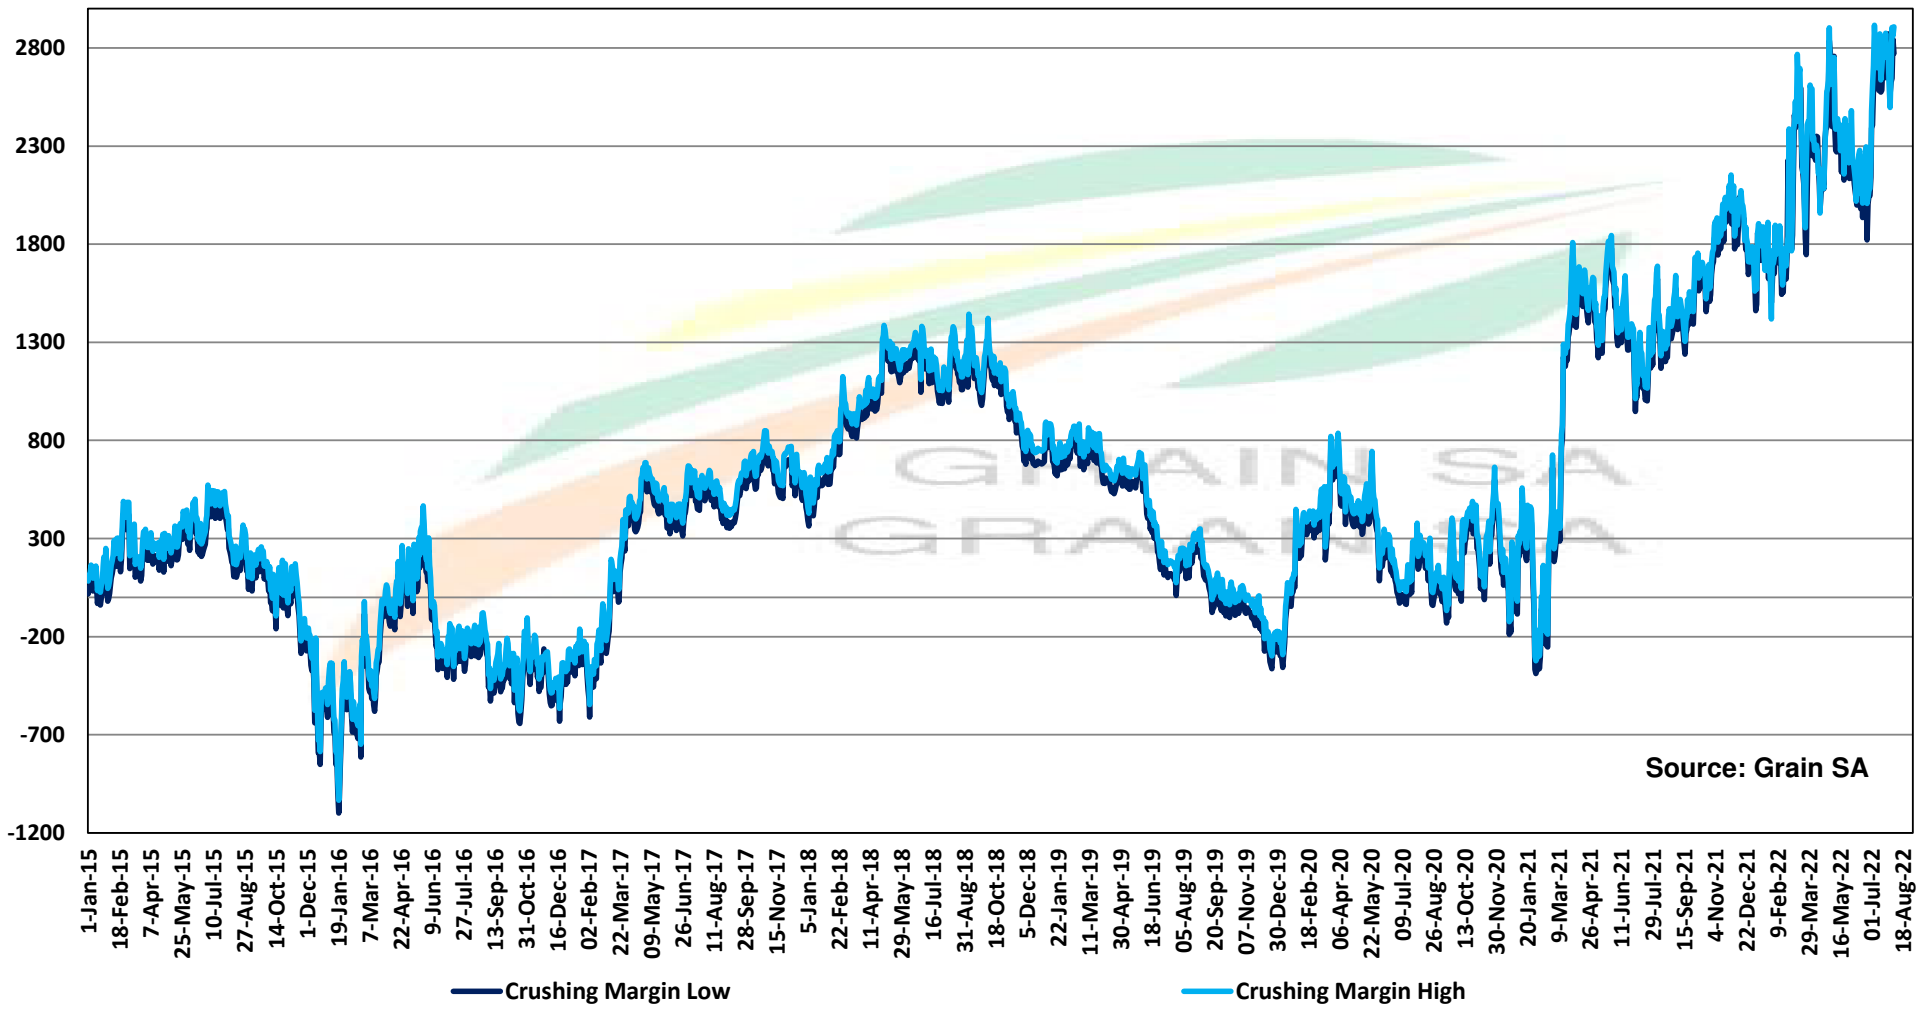

PRICES OF SOYBEAN CRUSHING MARGIN PRYSE VAN SOJABOON PERSMARGE