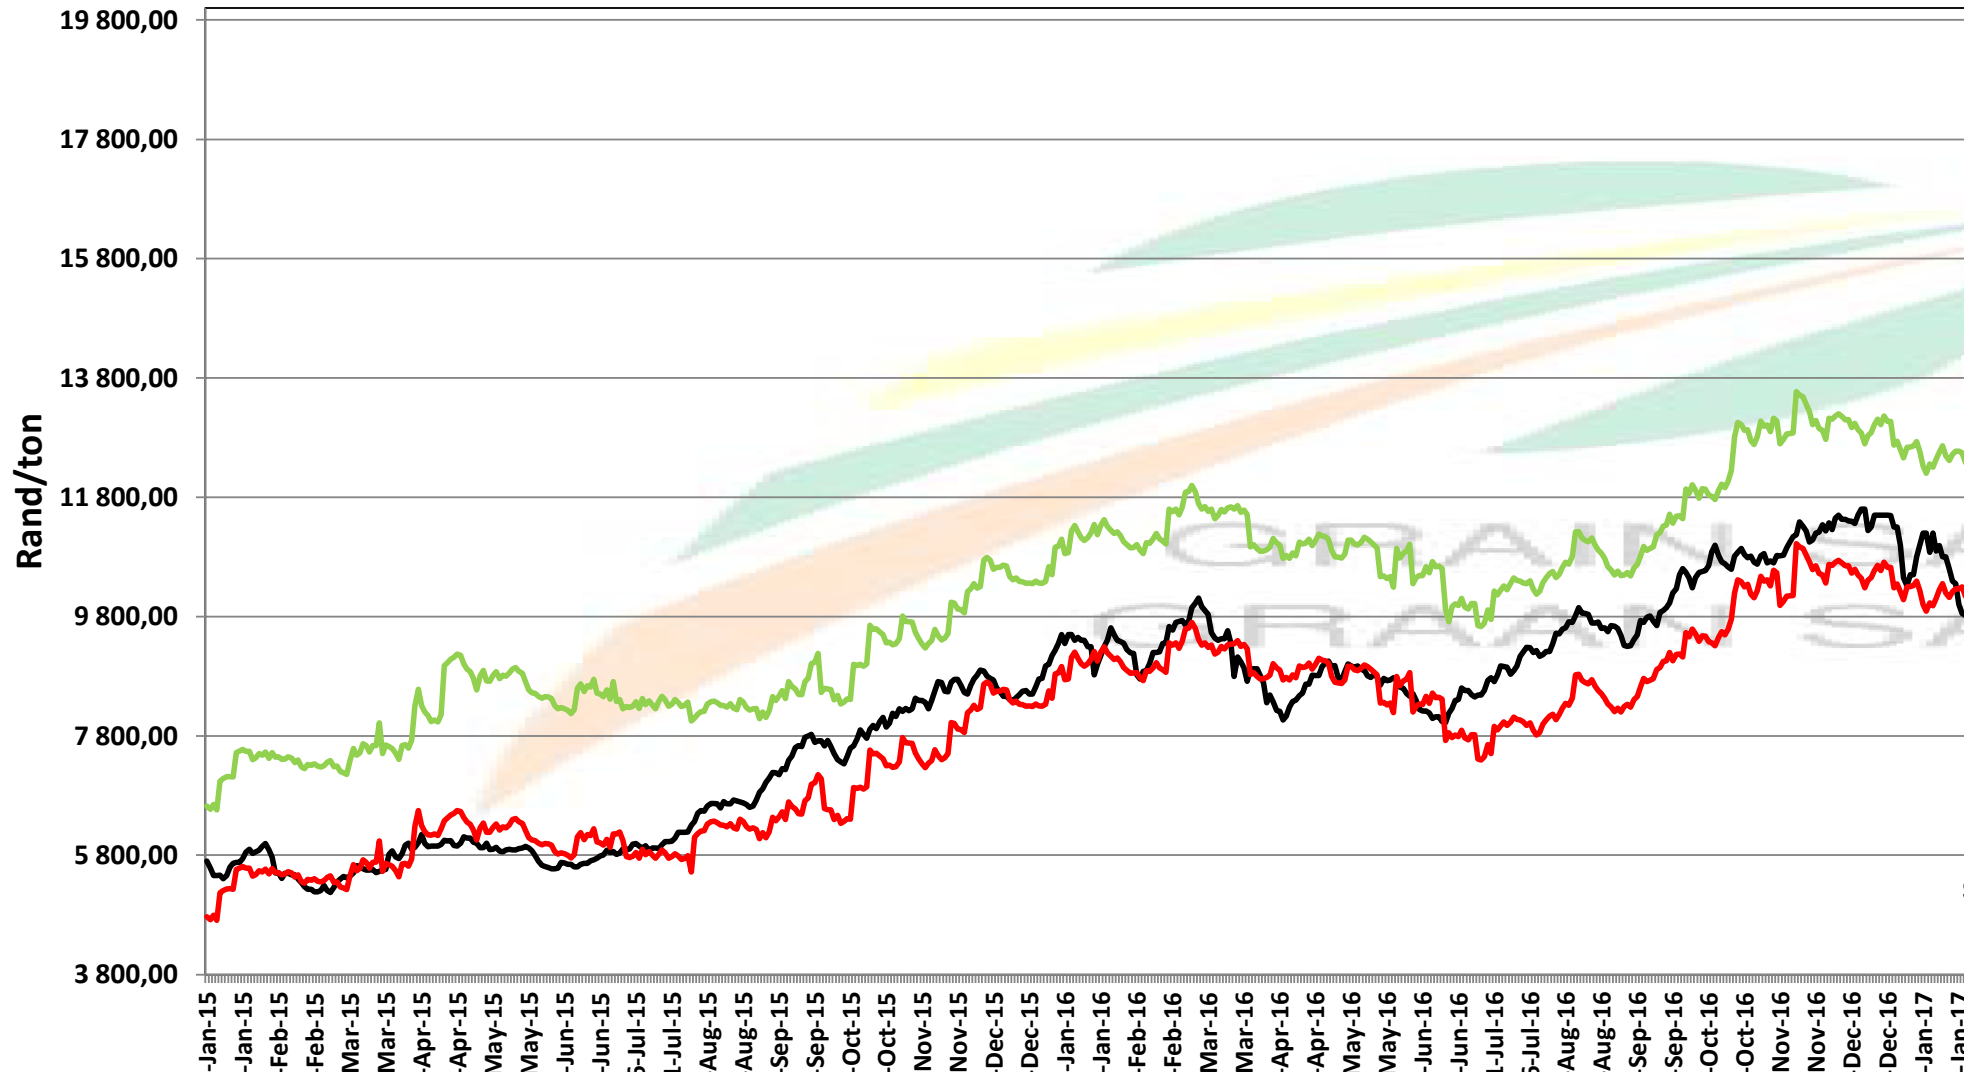

PRICES OF EU SUNFLOWER SEED DELIVERED IN RANDFONTEIN PRYSE VAN EU SONNEBLOMSAAD GELEWER IN RANDFONTEIN

PRICES OF EU SUNFLOWER SEED DELIVERED IN RANDFONTEIN PRYSE VAN EU SONNEBLOMSAAD GELEWER IN RANDFONTEIN