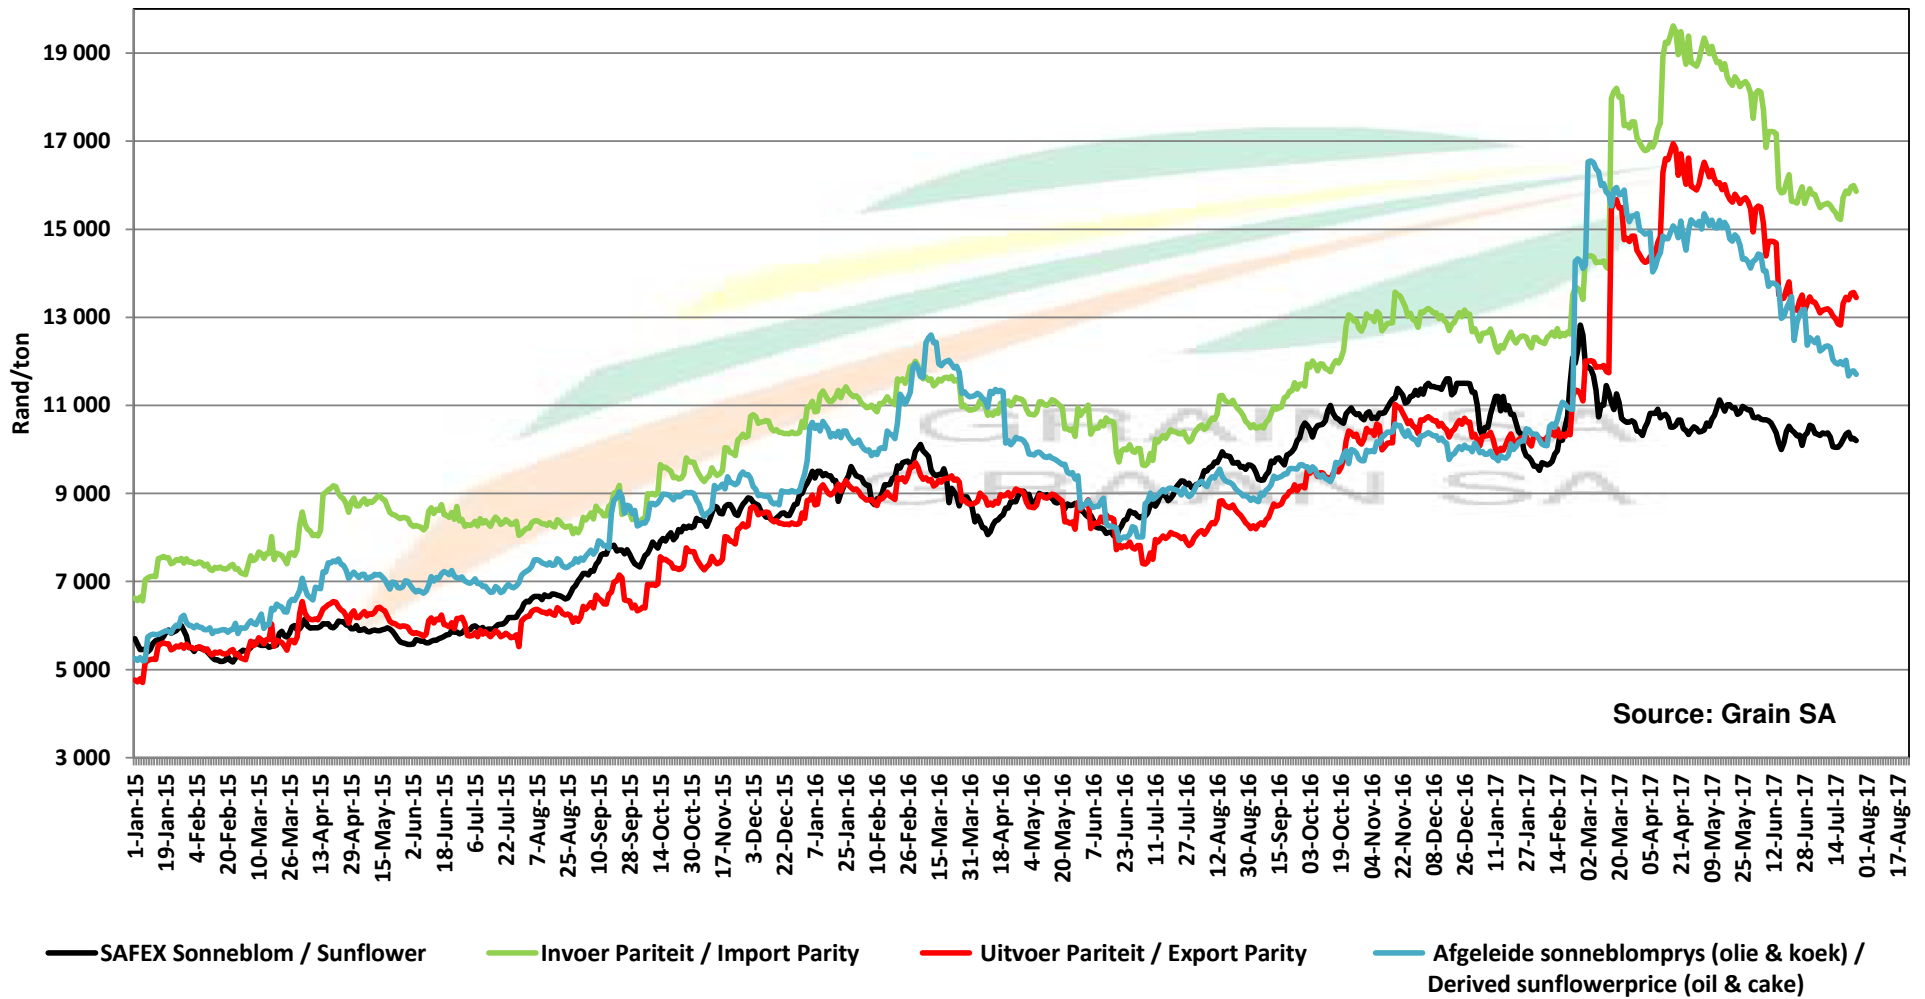

PRICES OF EU SUNFLOWER SEED DELIVERED IN RANDFONTEIN PRYSE VAN EU SONNEBLOMSAAD GELEWER IN RANDFONTEIN

PRICES OF EU SUNFLOWER SEED DELIVERED IN RANDFONTEIN PRYSE VAN EU SONNEBLOMSAAD GELEWER IN RANDFONTEIN

PRICES OF SOYBEAN SEED DELIVERED IN RANDFONTEIN PRYSE VAN SOJABOONSAAD GELEWER IN RANDFONTEIN

PRICES OF ARGENTINIAN SOYBEAN SEED DELIVERED IN RANDFONTEIN

Source: Grain SA

PRICES OF DERIVED SOYBEAN DELIVERED IN RANDFONTEIN
PRYSE VAN AFGELEIDE SOJABONE GELEWER IN RANDFONTEIN