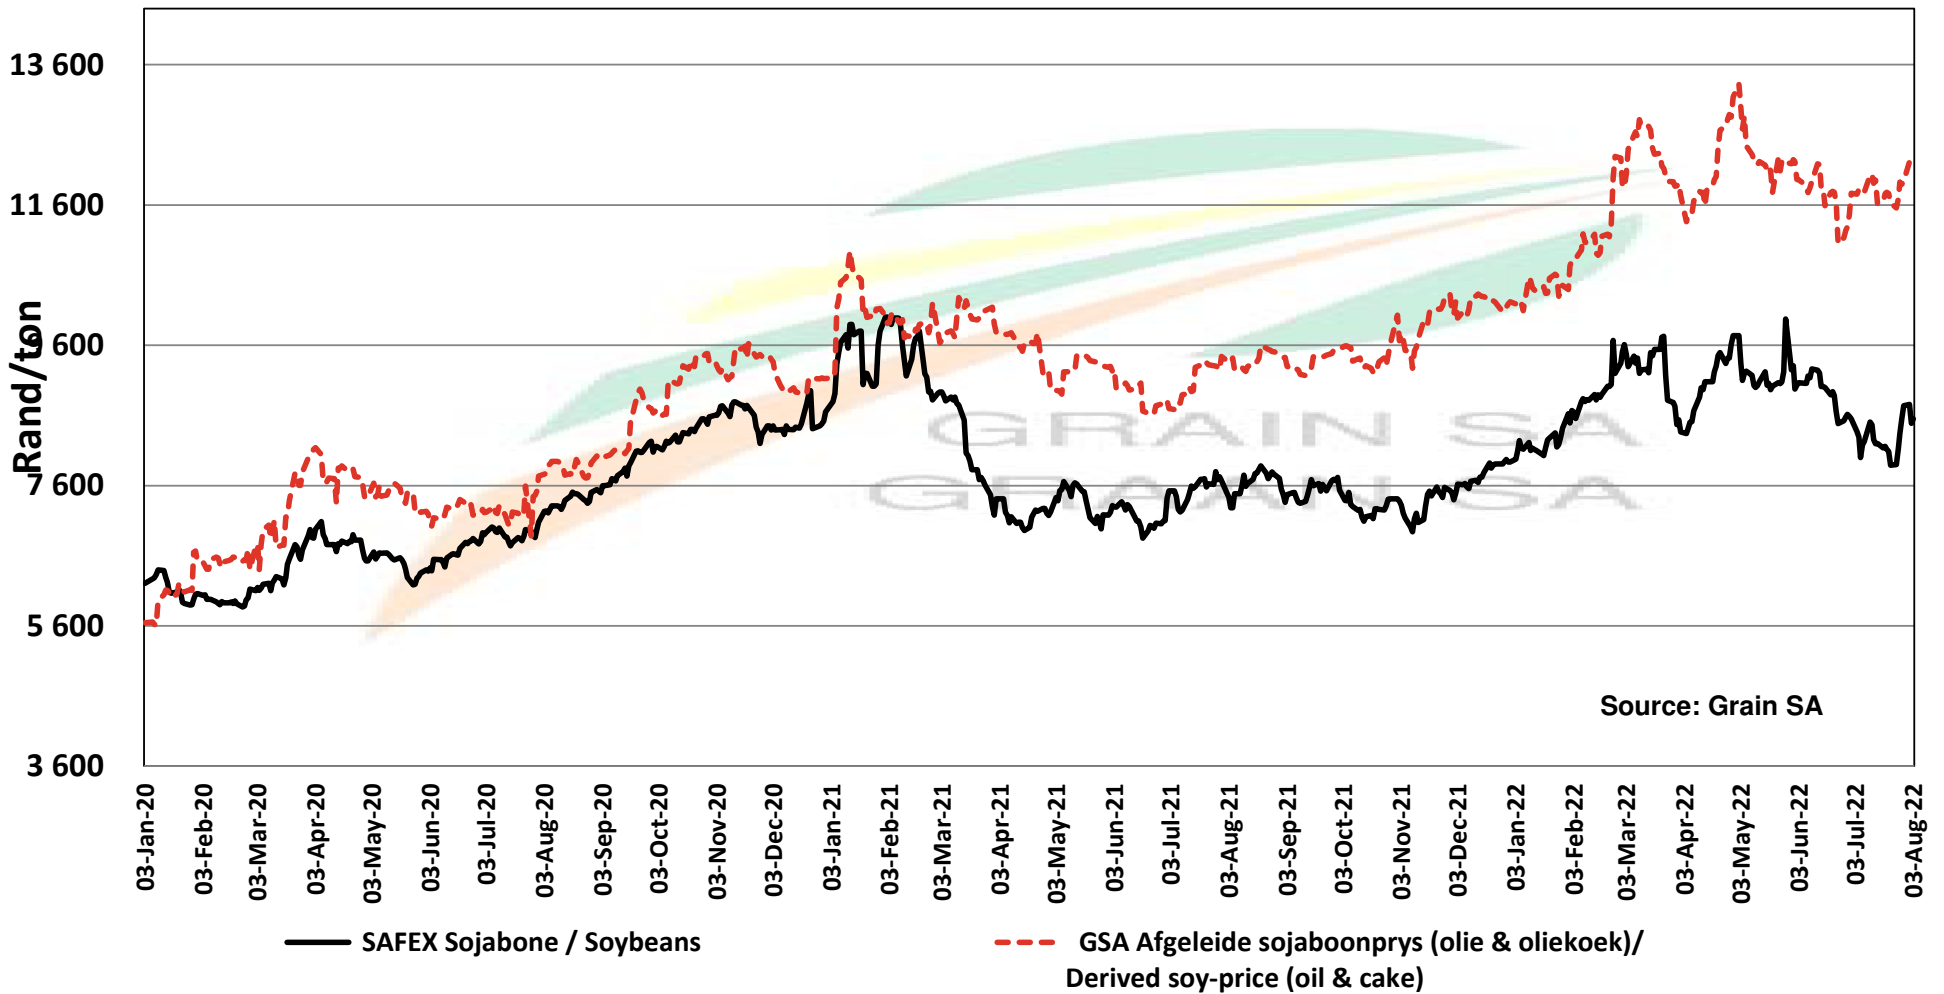

PRICES OF SOYBEAN SEED DELIVERED IN RANDFONTEIN PRYSE VAN SOJABOONSAAD GELEWER IN RANDFONTEIN

PRICES OF ARGENTINIAN SOYBEAN SEED DELIVERED IN RANDFONTEIN

Source: Grain SA

PRICES OF DERIVED SOYBEAN DELIVERED IN RANDFONTEIN
PRYSE VAN AFGELEIDE SOJABONE GELEWER IN RANDFONTEIN