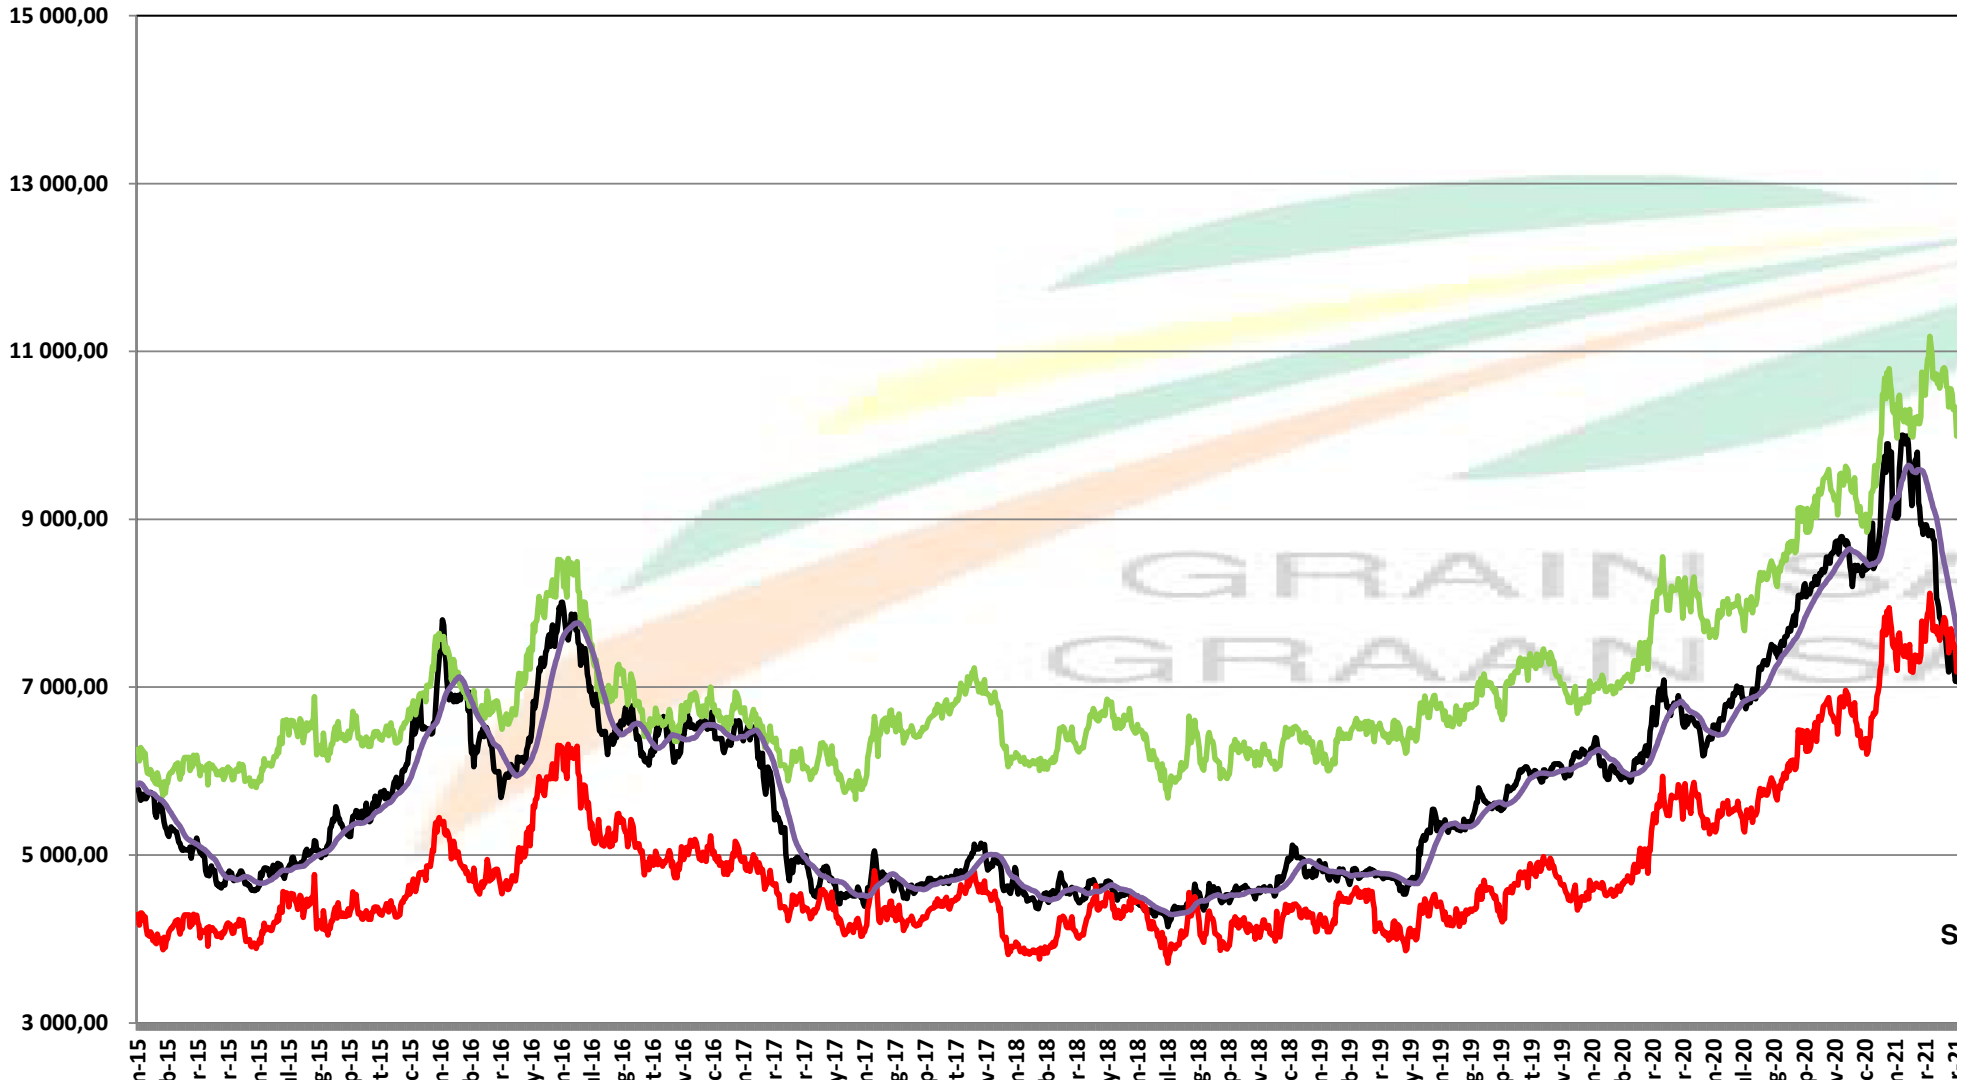

PRICES OF EU SUNFLOWER SEED DELIVERED IN RANDFONTEIN PRYSE VAN EU SONNEBLOMSAAD GELEWER IN RANDFONTEIN

PRICES OF EU SUNFLOWER SEED DELIVERED IN RANDFONTEIN PRYSE VAN EU SONNEBLOMSAAD GELEWER IN RANDFONTEIN

PRICES OF SOYBEAN SEED DELIVERED IN RANDFONTEIN PRYSE VAN SOJABOONSAAD GELEWER IN RANDFONTEIN

PRICES OF ARGENTINIAN SOYBEAN SEED DELIVERED IN RANDFONTEIN

Source: Grain SA

PRICES OF DERIVED SOYBEAN DELIVERED IN RANDFONTEIN
PRYSE VAN AFGELEIDE SOJABONE GELEWER IN RANDFONTEIN