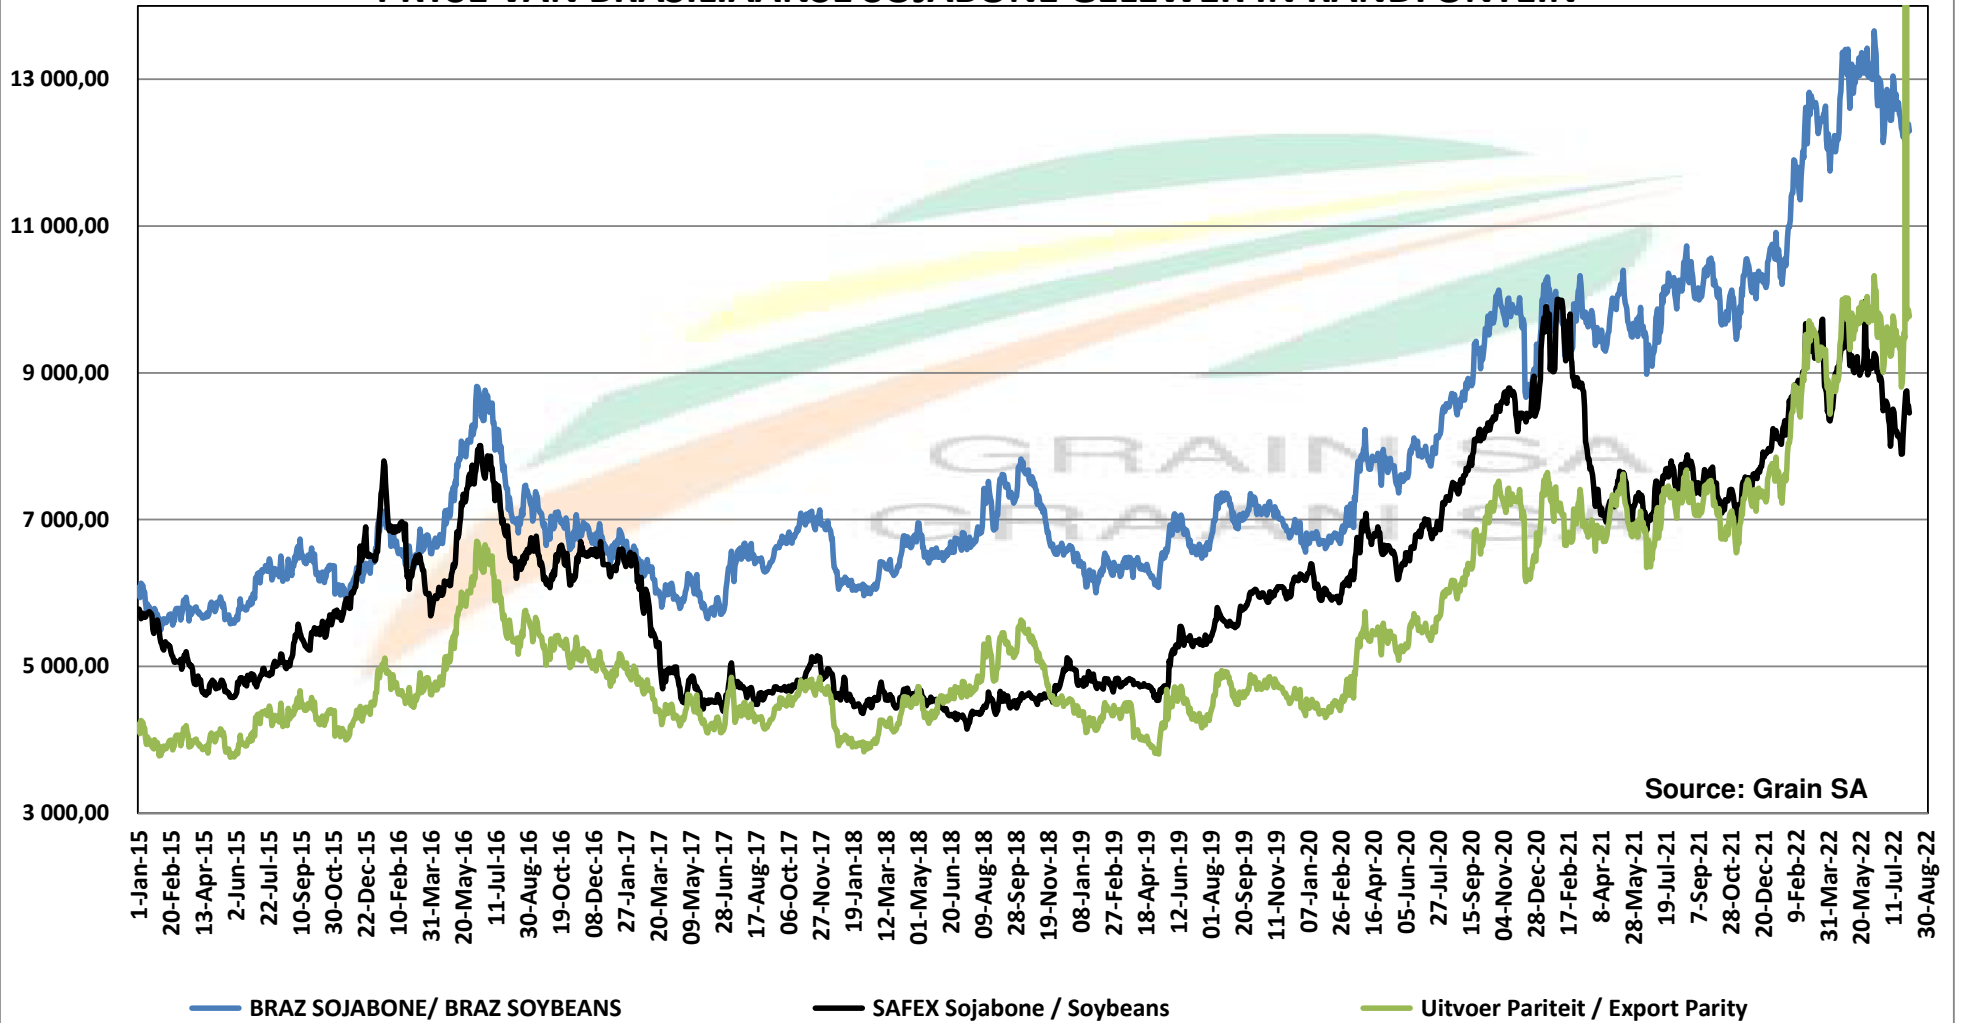

PRICES OF BRAZILIAN SOYBEAN DELIVERED IN RANDFONTEIN PRYSE VAN BRASILIAANSE SOJABONE GELEWER IN RANDFONTEIN