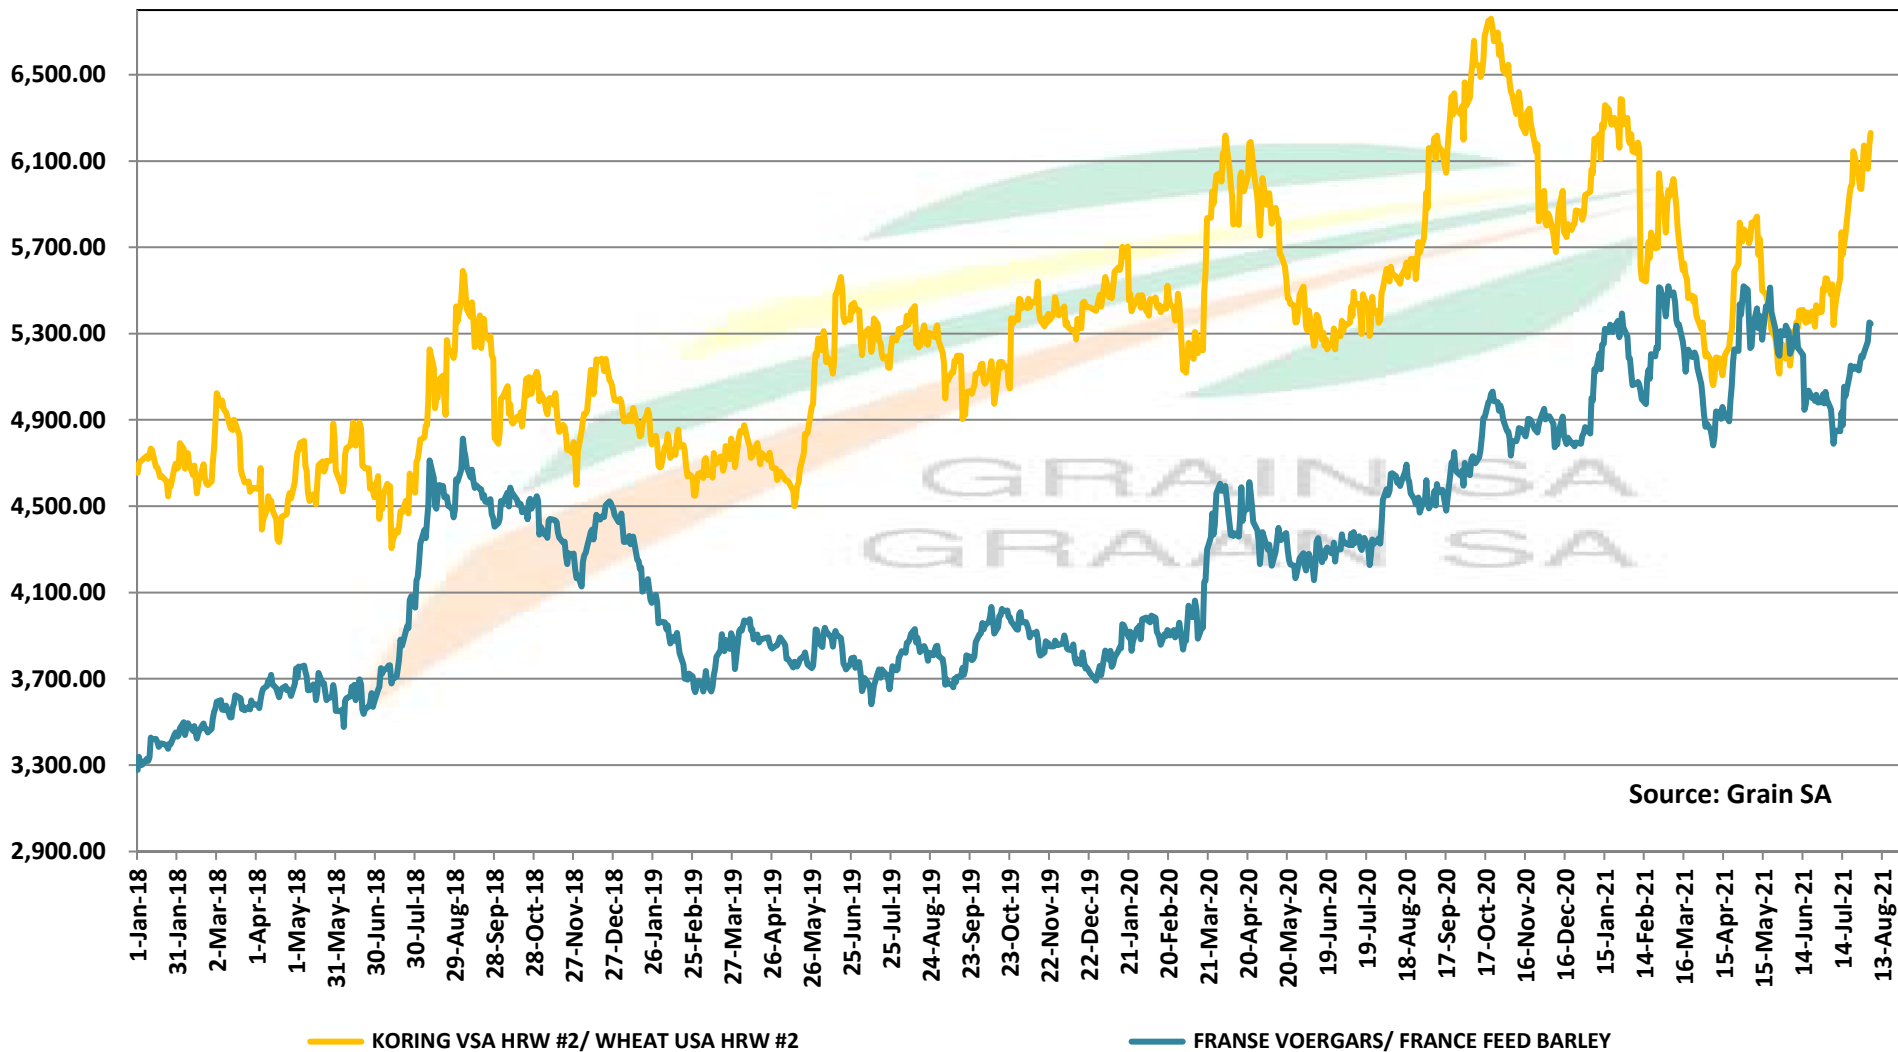

PRICES OF WHEAT DELIVERED IN RANDFONTEIN PRYSE VAN KORING GELEWER IN RANDFONTEIN

PRICES OF RSA AND GERMAN WHEAT DELIVERED IN RANDFONTEIN

PRYSE VAN RSA EN DUITSTE KORING GELEWER IN RANDFONTEIN

PRICES OF WHEAT DELIVERED IN DURBAN HARBOUR PRYSE VAN KORING VIR LEWERING IN DURBAN HAWE

PRICES OF BARLEY DELIVERED IN RANDFONTEIN

PRYSE VAN GARS GELEWER IN RANDFONTEIN

IMPORT PARITY OF USA HRW AND FRANCE FEED BARLEY

INVOERPARITEIT VAN VSA HRW KORING EN FRANSE VOERGARS

Source: Grain SA

IMPORT PARITY AND EXPORT PARITY OF USA OATS INVOERPARITEIT EN UITVOERPARITEIT VAN VSA HAWER