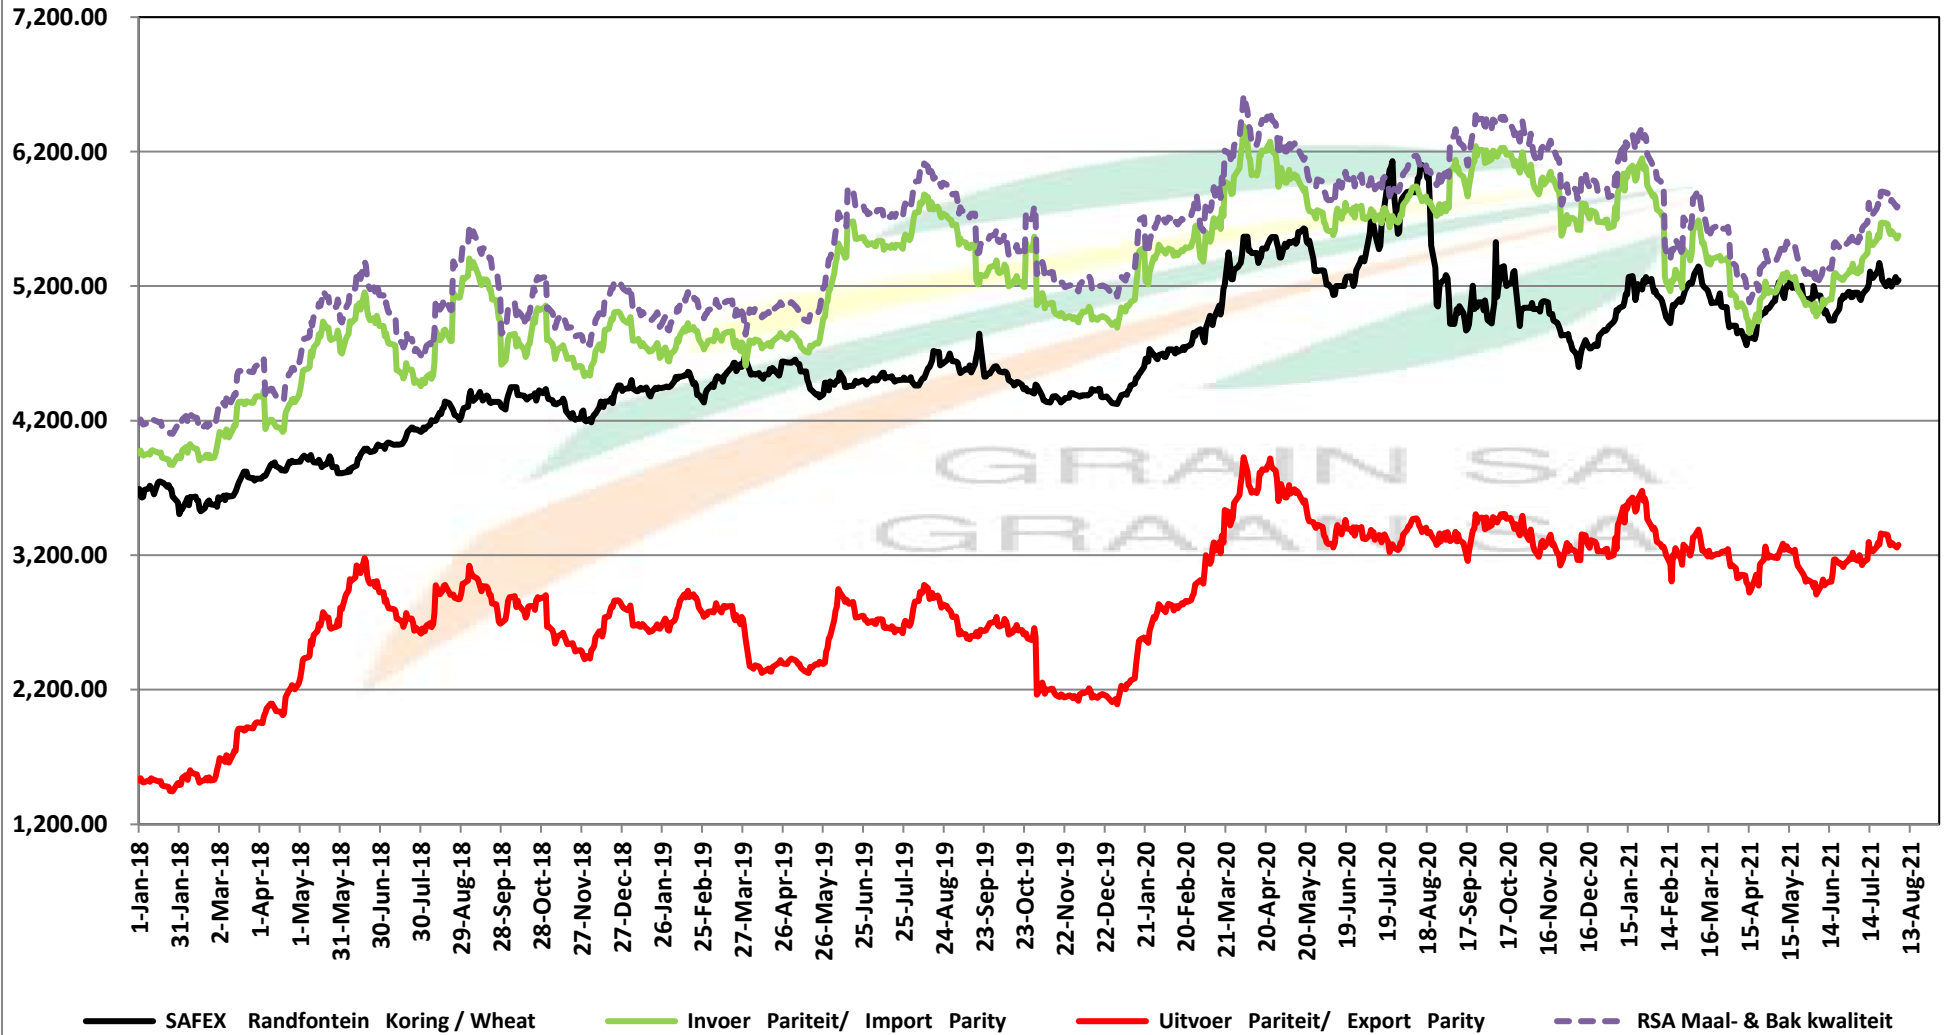

PRICES OF RSA AND ARGENTINE WHEAT DELIVERED IN RANDFONTEIN PRYSE VAN RSA EN ARGENTYNSE KORING GELEWER IN RANDFONTEIN

Source: Grain SA

PRICES OF SOUTH AFRICAN AND USA WHEAT DELIVERED IN RANDFONTEIN

PRYSE VAN SUID AFRIKAANSE EN VSA KORING GELEWER IN RANDFONTEIN