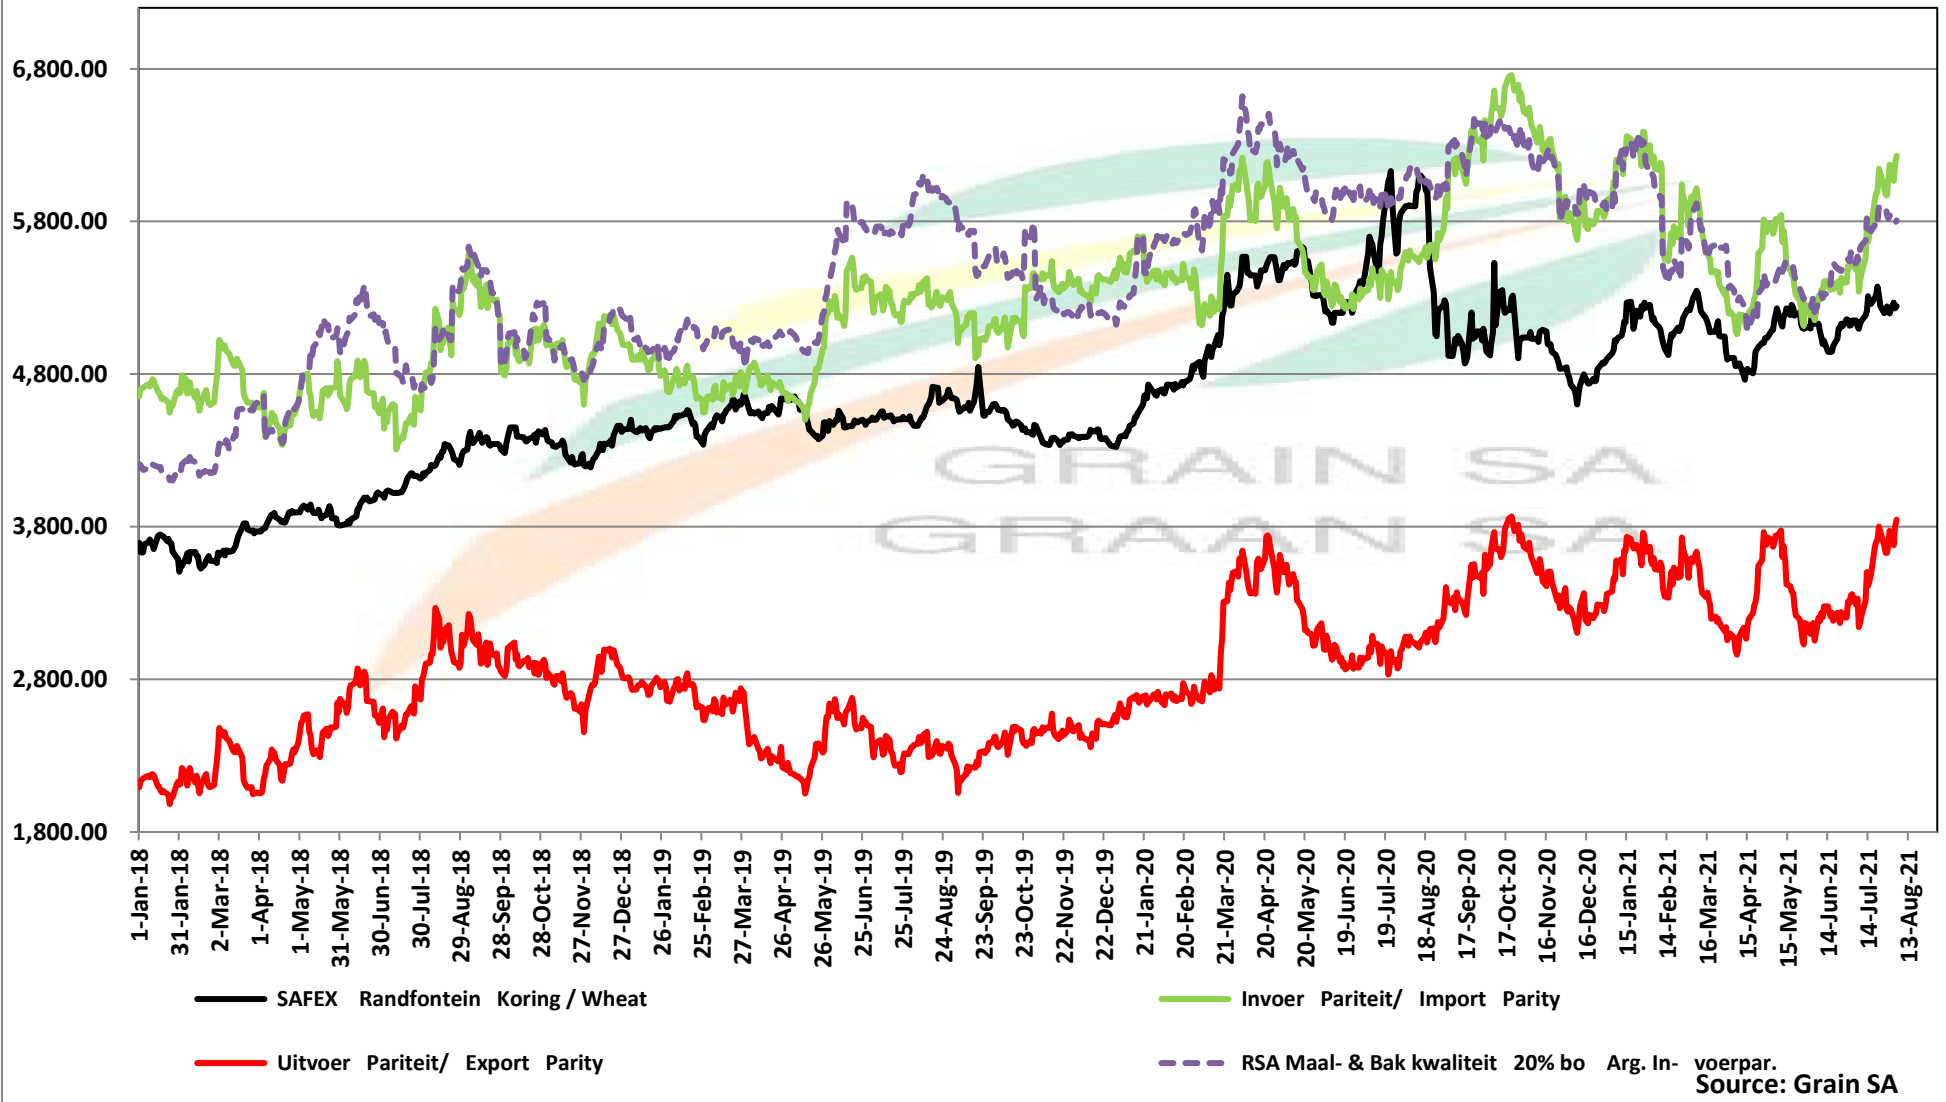

PRICES OF RSA AND ARGENTINE WHEAT DELIVERED IN RANDFONTEIN PRYSE VAN RSA EN ARGENTYNSE KORING GELEWER IN RANDFONTEIN

Source: Grain SA

PRICES OF SOUTH AFRICAN AND USA WHEAT DELIVERED IN RANDFONTEIN

PRYSE VAN SUID AFRIKAANSE EN VSA KORING GELEWER IN RANDFONTEIN

PRICES OF BARLEY DELIVERED IN RANDFONTEIN

PRYSE VAN GARS GELEWER IN RANDFONTEIN

IMPORT PARITY OF USA HRW AND FRANCE FEED BARLEY

INVOERPARITEIT VAN VSA HRW KORING EN FRANSE VOERGARS

Source: Grain SA

IMPORT PARITY AND EXPORT PARITY OF USA OATS INVOERPARITEIT EN UITVOERPARITEIT VAN VSA HAWER