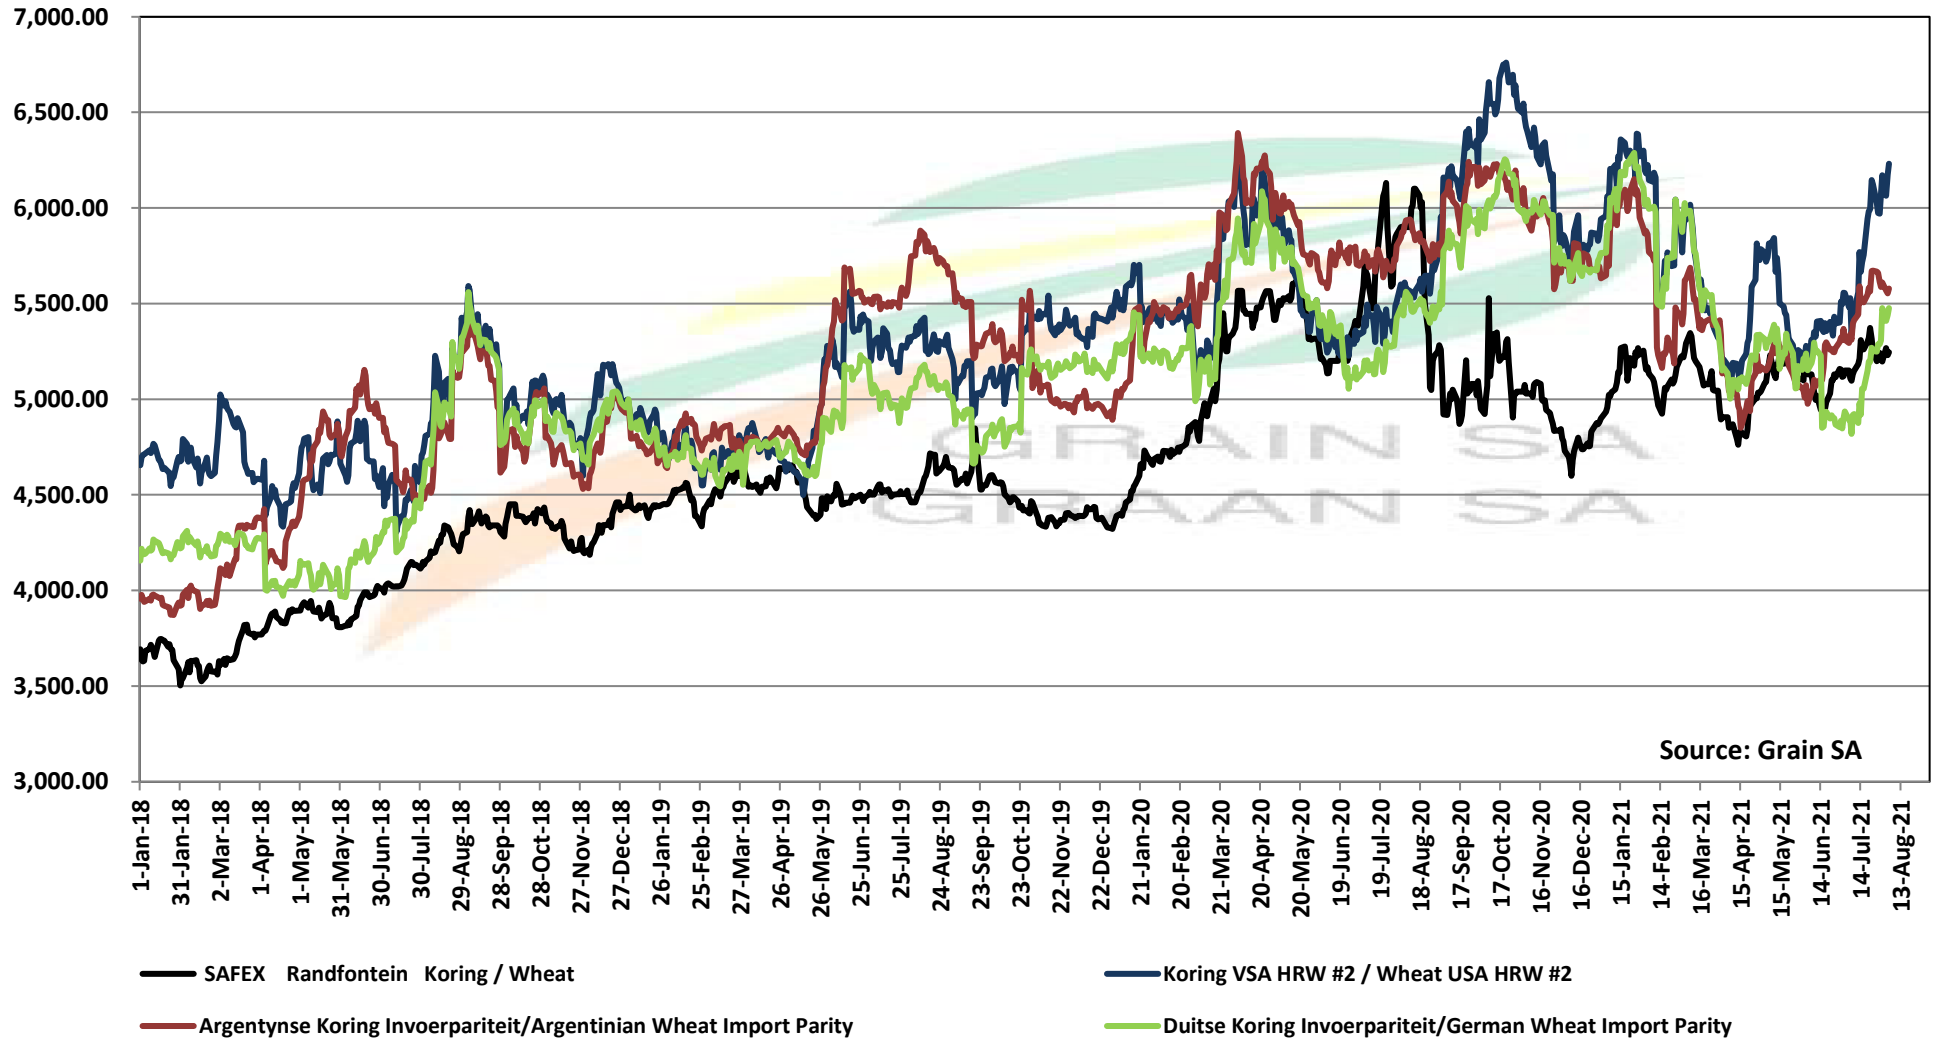

PRICES OF WHEAT DELIVERED IN RANDFONTEIN PRYSE VAN KORING GELEWER IN RANDFONTEIN