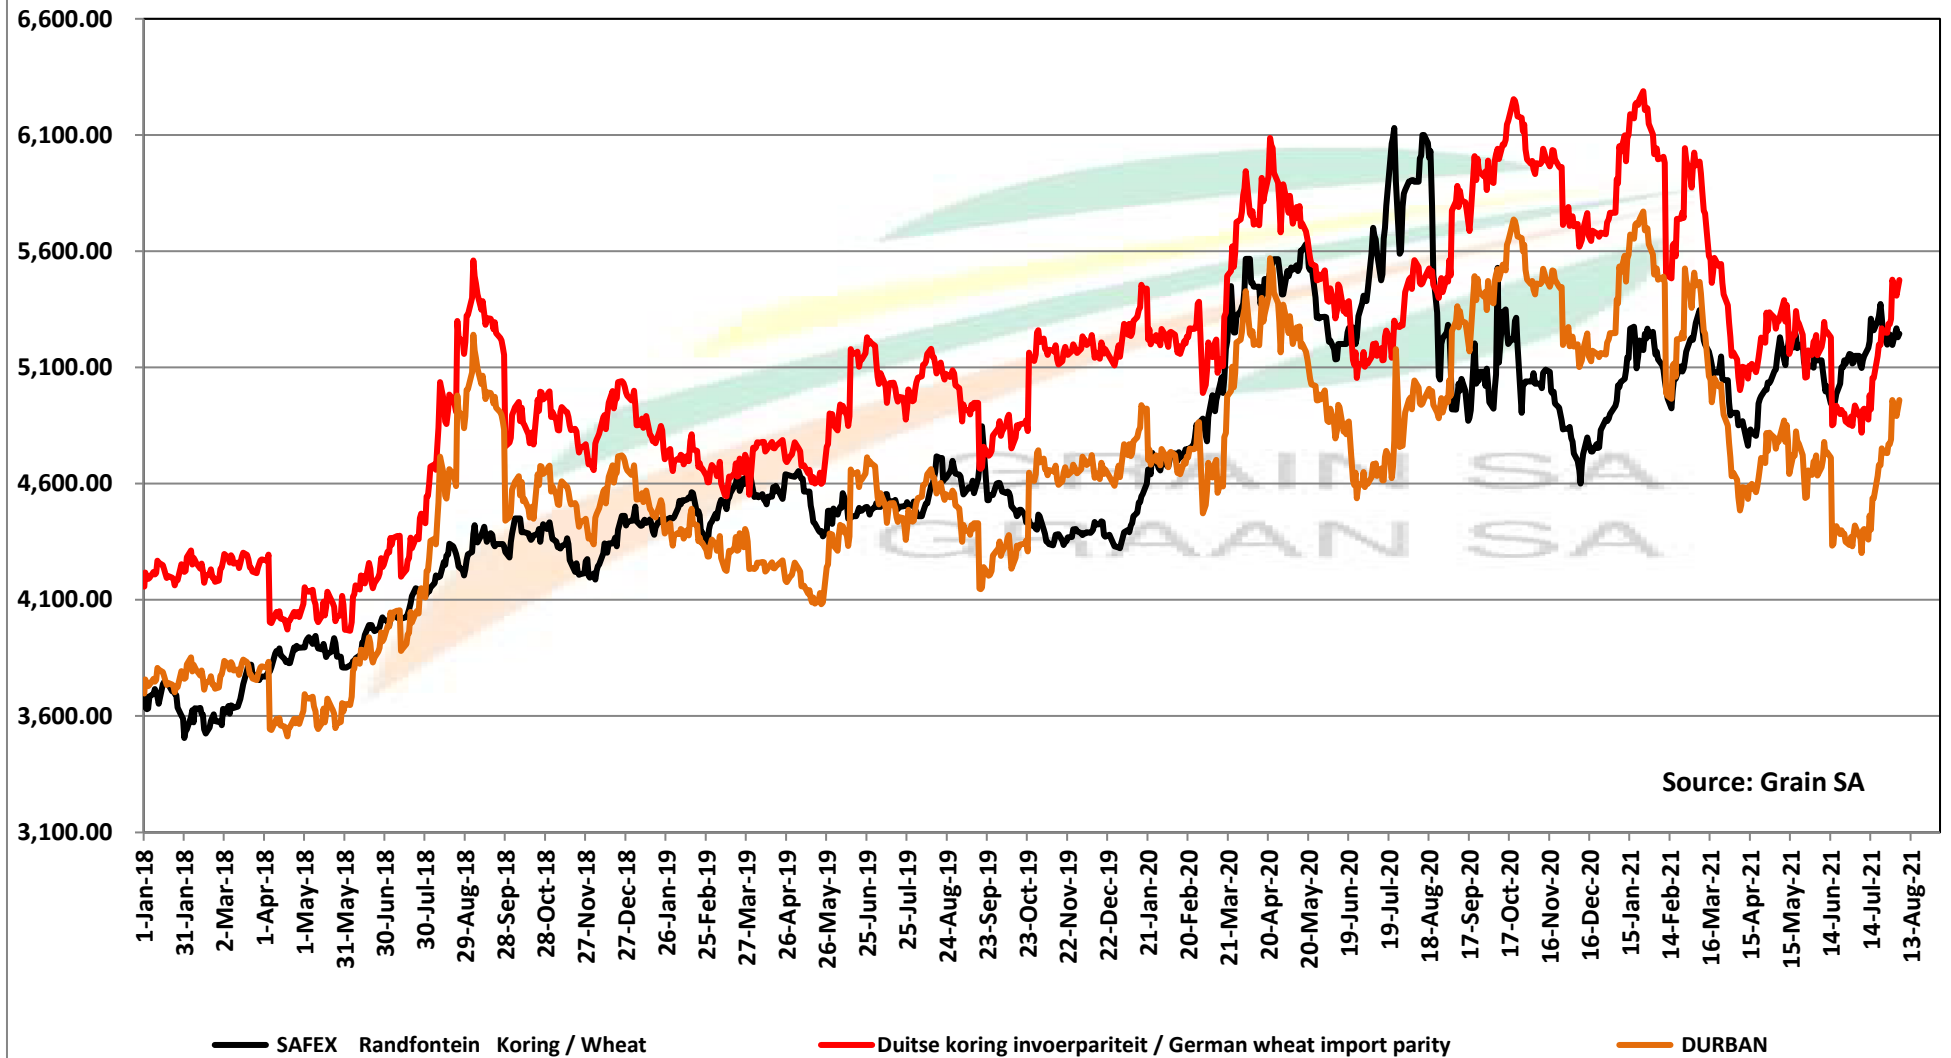

PRICES OF RSA AND GERMAN WHEAT DELIVERED IN RANDFONTEIN

PRYSE VAN RSA EN DUITSTE KORING GELEWER IN RANDFONTEIN