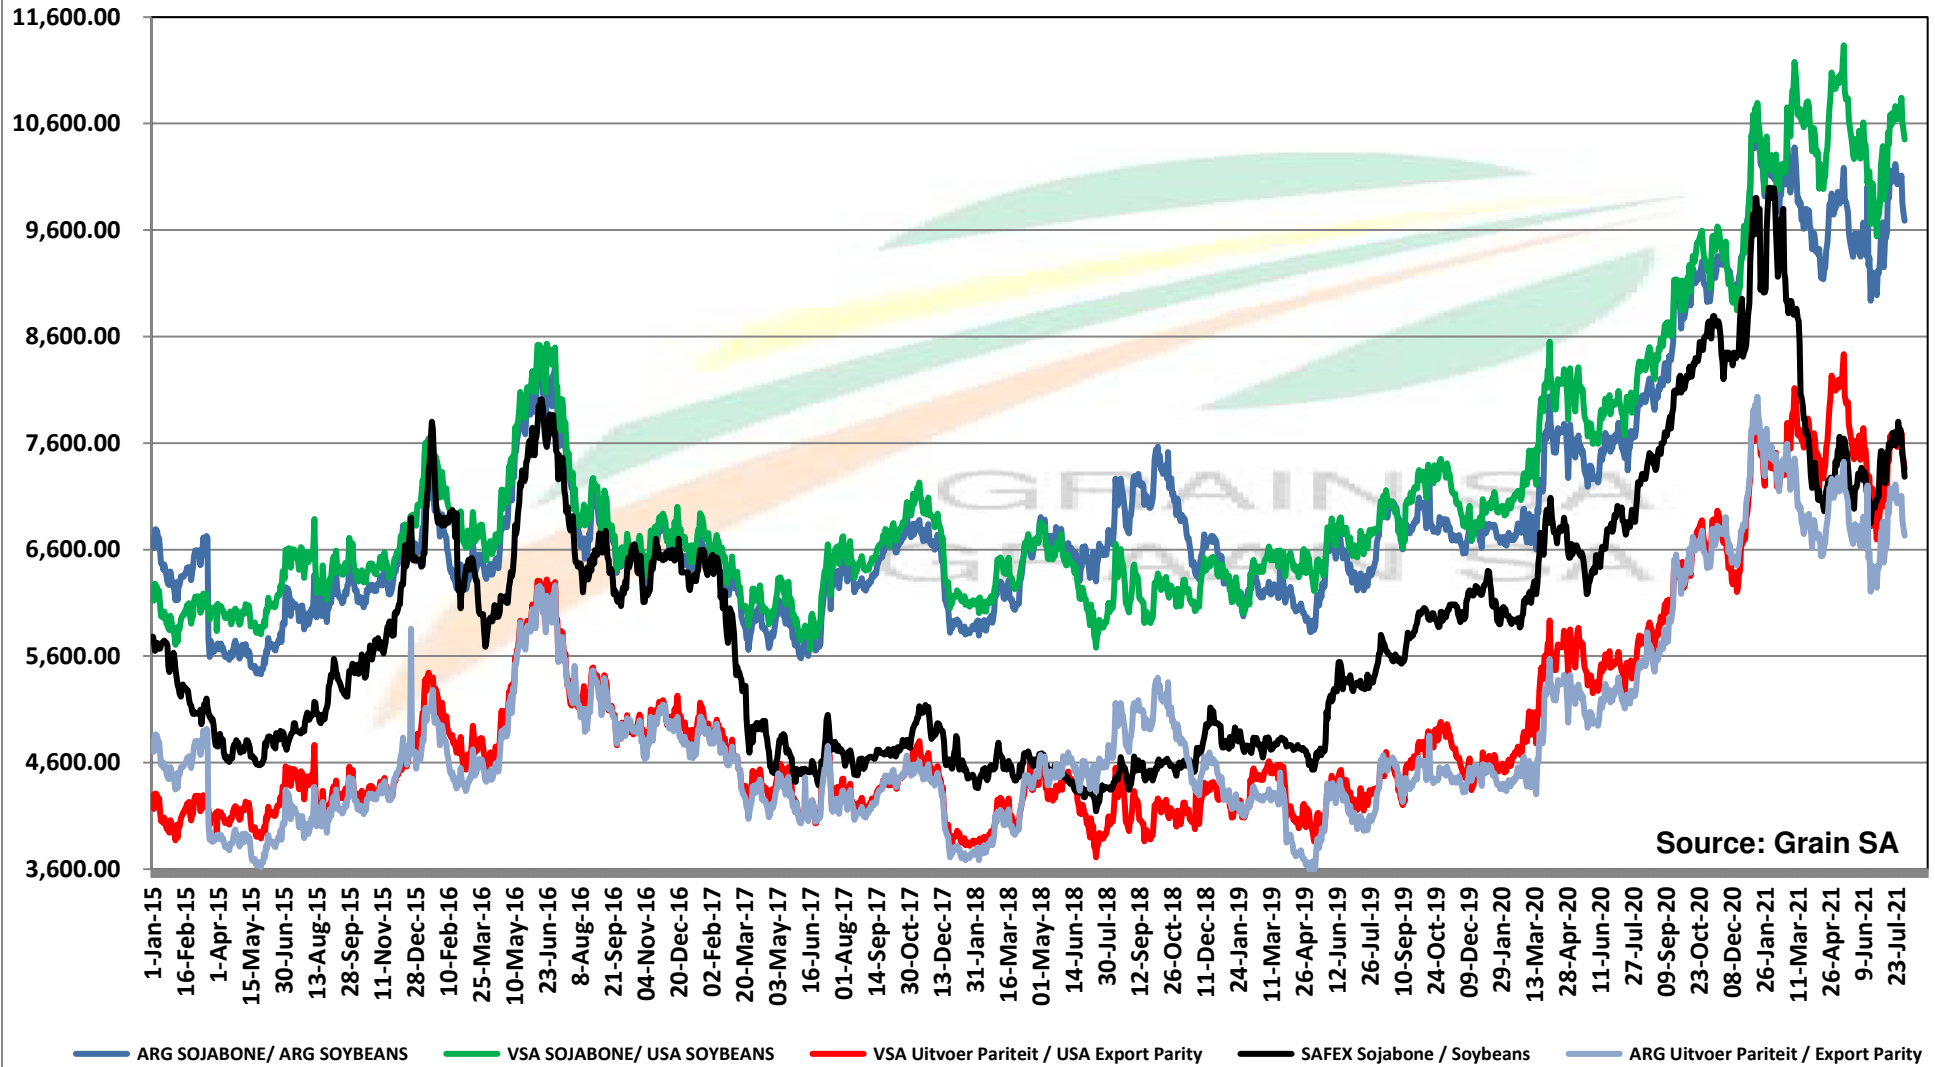

PRICES OF ARGENTINIAN SOYBEAN SEED DELIVERED IN RANDFONTEIN

PRYSE VAN ARGENTYNSE SOJABOONSAAD GELEWER IN RANDFONTEIN

Source: Grain SA