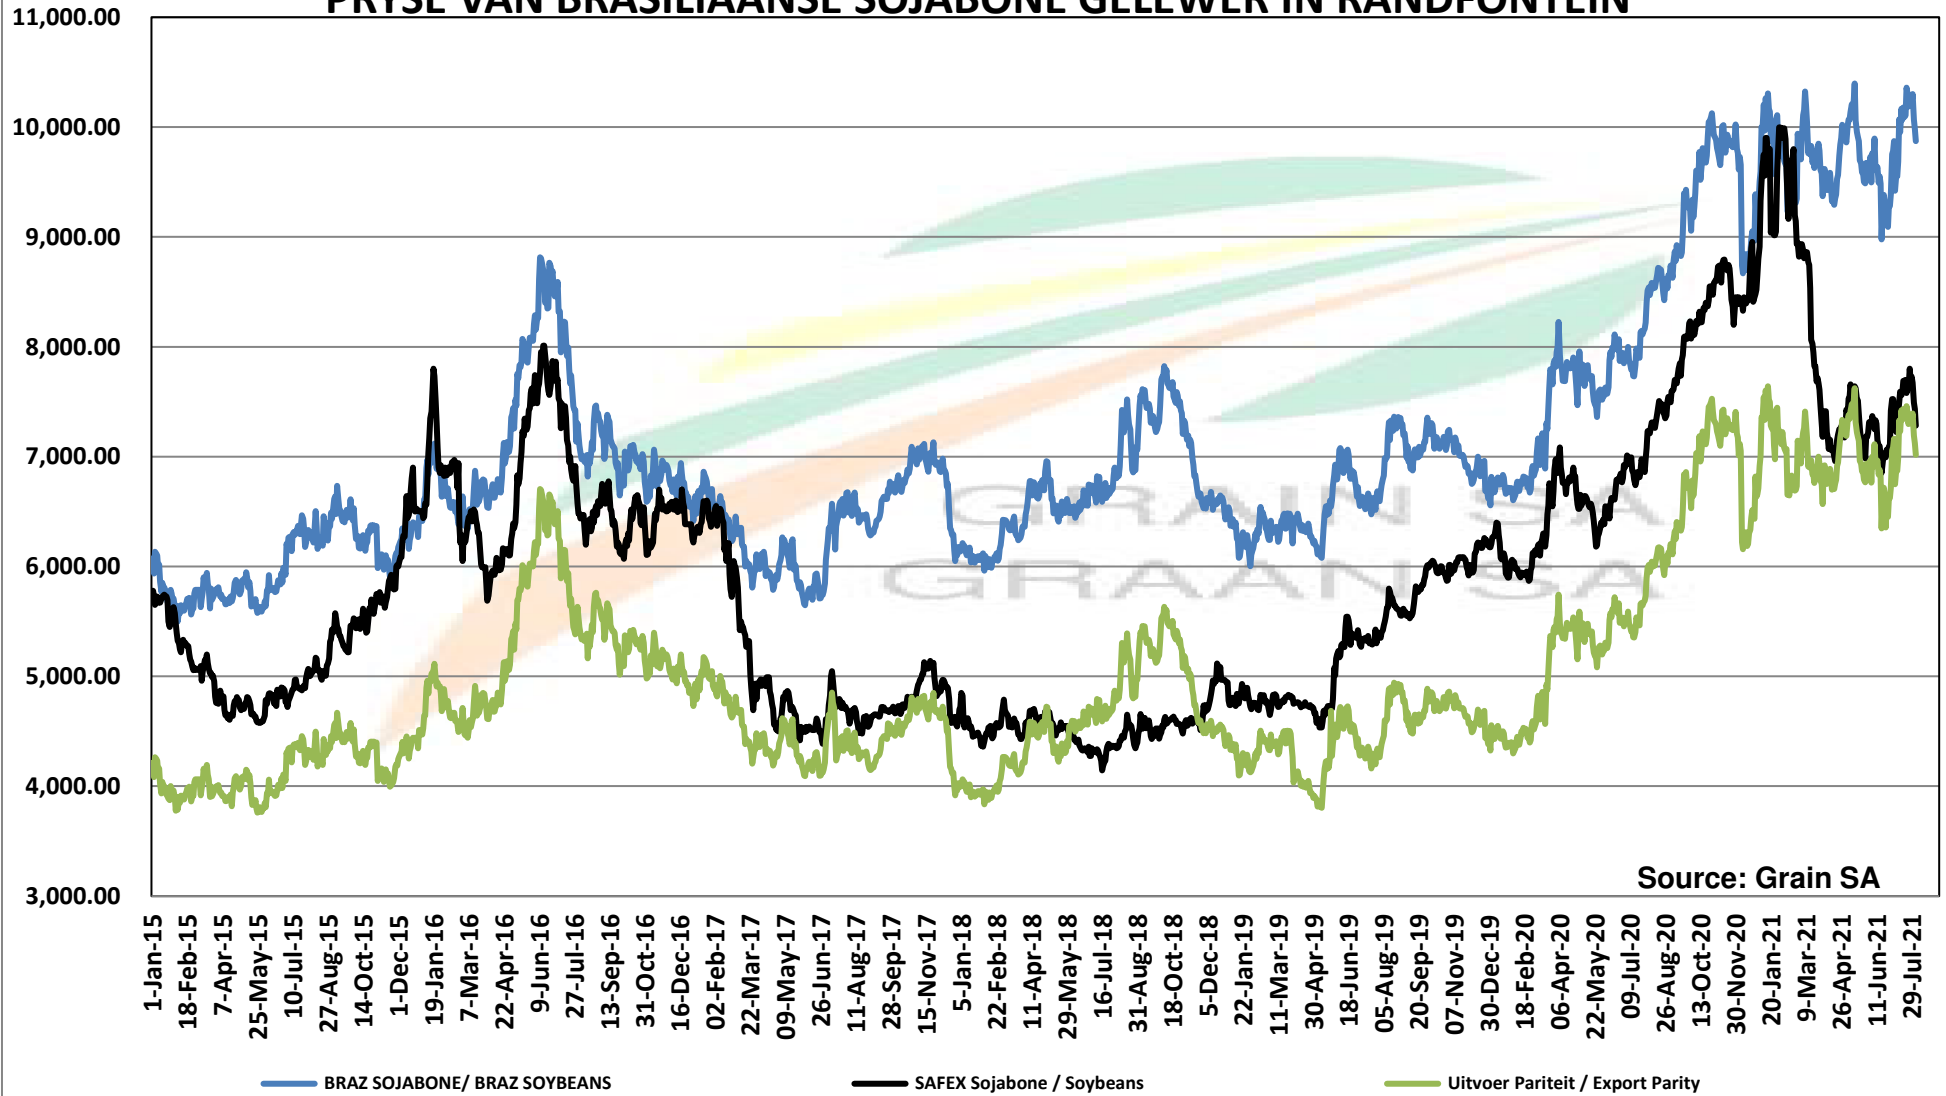

Source: Grain SA

PRICES OF DERIVED SOYBEAN DELIVERED IN RANDFONTEIN

PRYSE VAN AFGELEIDE SOJABONE GELEWER IN RANDFONTEIN

PRICES OF SOYBEAN CRUSHING MARGIN PRYSE VAN SOJABOON PERSMARGE

PRICES OF BRAZILIAN SOYBEAN DELIVERED IN RANDFONTEIN PRYSE VAN BRASILIAANSE SOJABONE GELEWER IN RANDFONTEIN

Source: Grain SA

Prices of Canola in the South Cape (Swellendam)
 Canolapryse in die Suid-Kaap (Swellendam)

Source: Grain SA

PRICES OF PROCESSED AND GRADED USA CHOICE GRADE GROUNDNUTS (40/50) (RANDFONTEIN)
 PRYSE VAN UITGEDOP EN GESORTEERDE VSA KEURGRAAD GRONDBONE MET 'N PITGROOTTE VAN 40/50
 pitgrootte (RANDFONTEIN)