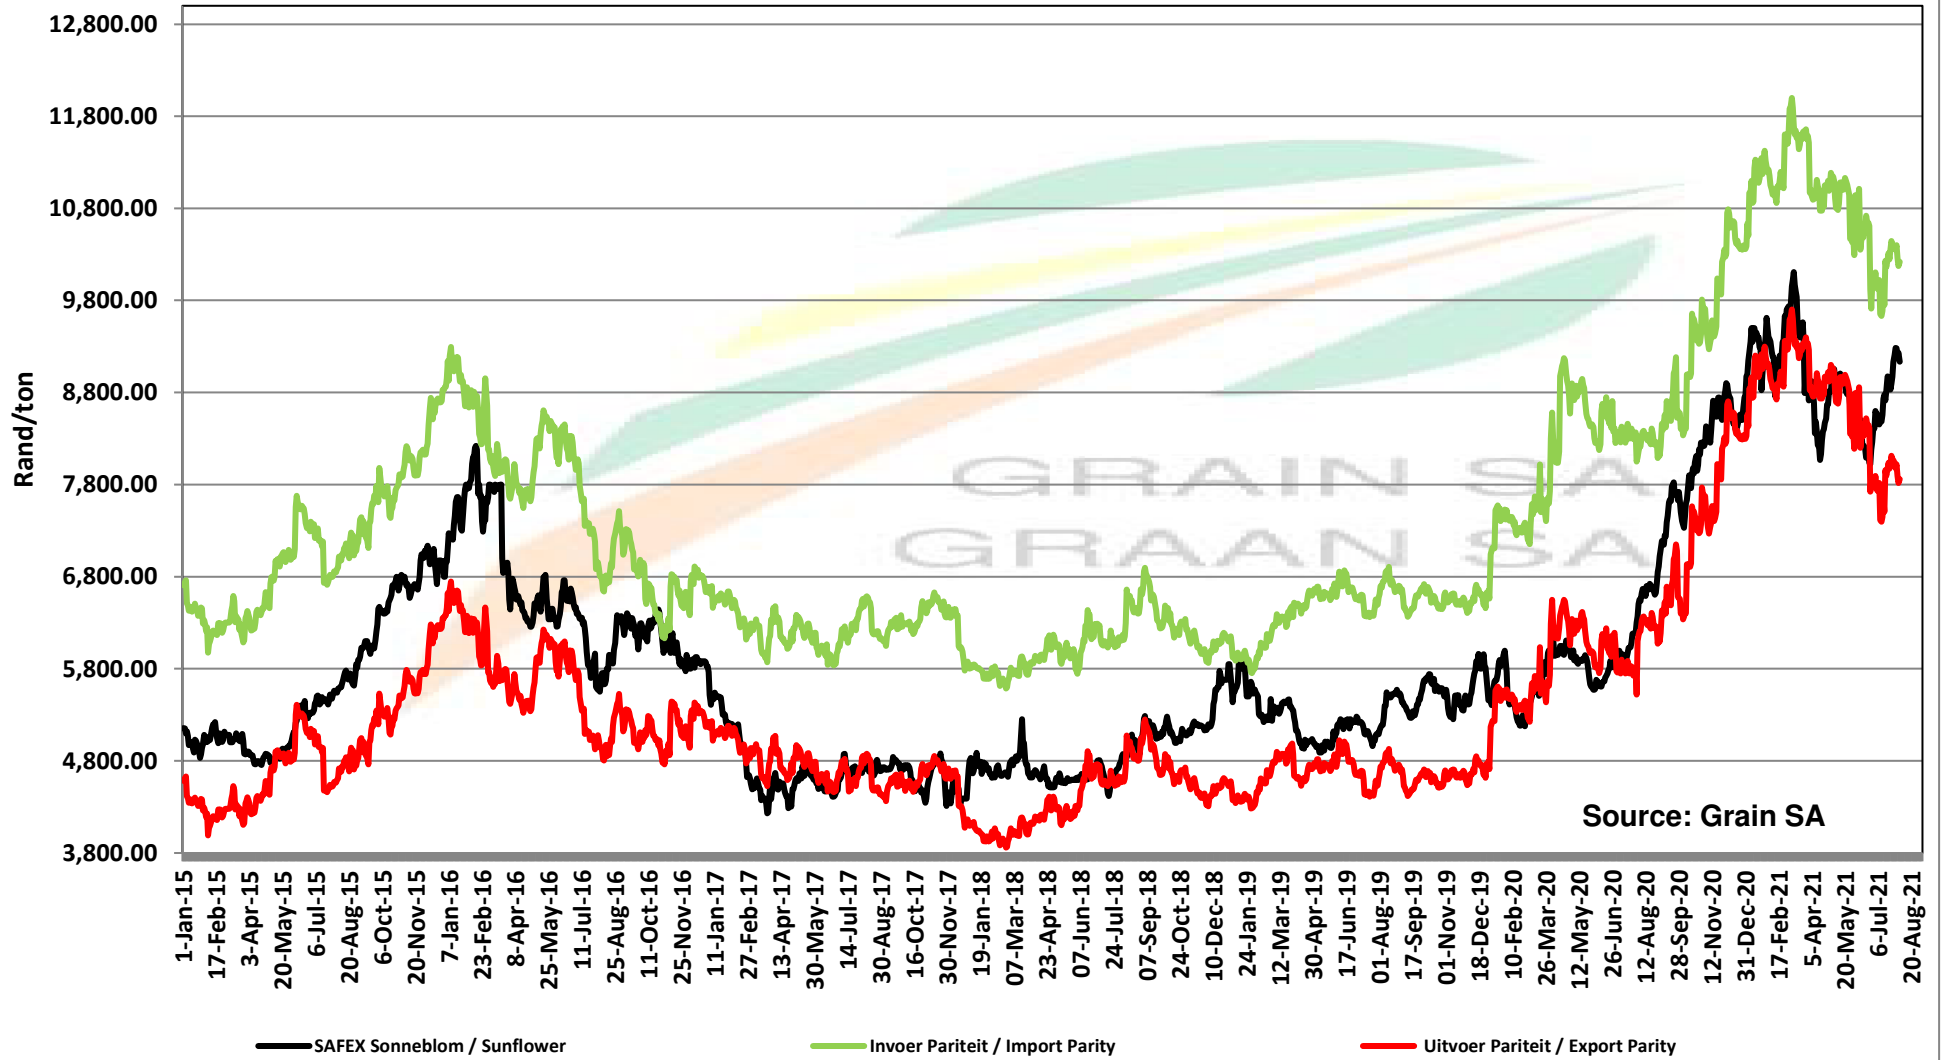

PRICES OF EU SUNFLOWER SEED DELIVERED IN RANDFONTEIN PRYSE VAN EU SONNEBLOMSAAD GELEWER IN RANDFONTEIN

PRICES OF EU SUNFLOWER SEED DELIVERED IN RANDFONTEIN PRYSE VAN EU SONNEBLOMSAAD GELEWER IN RANDFONTEIN