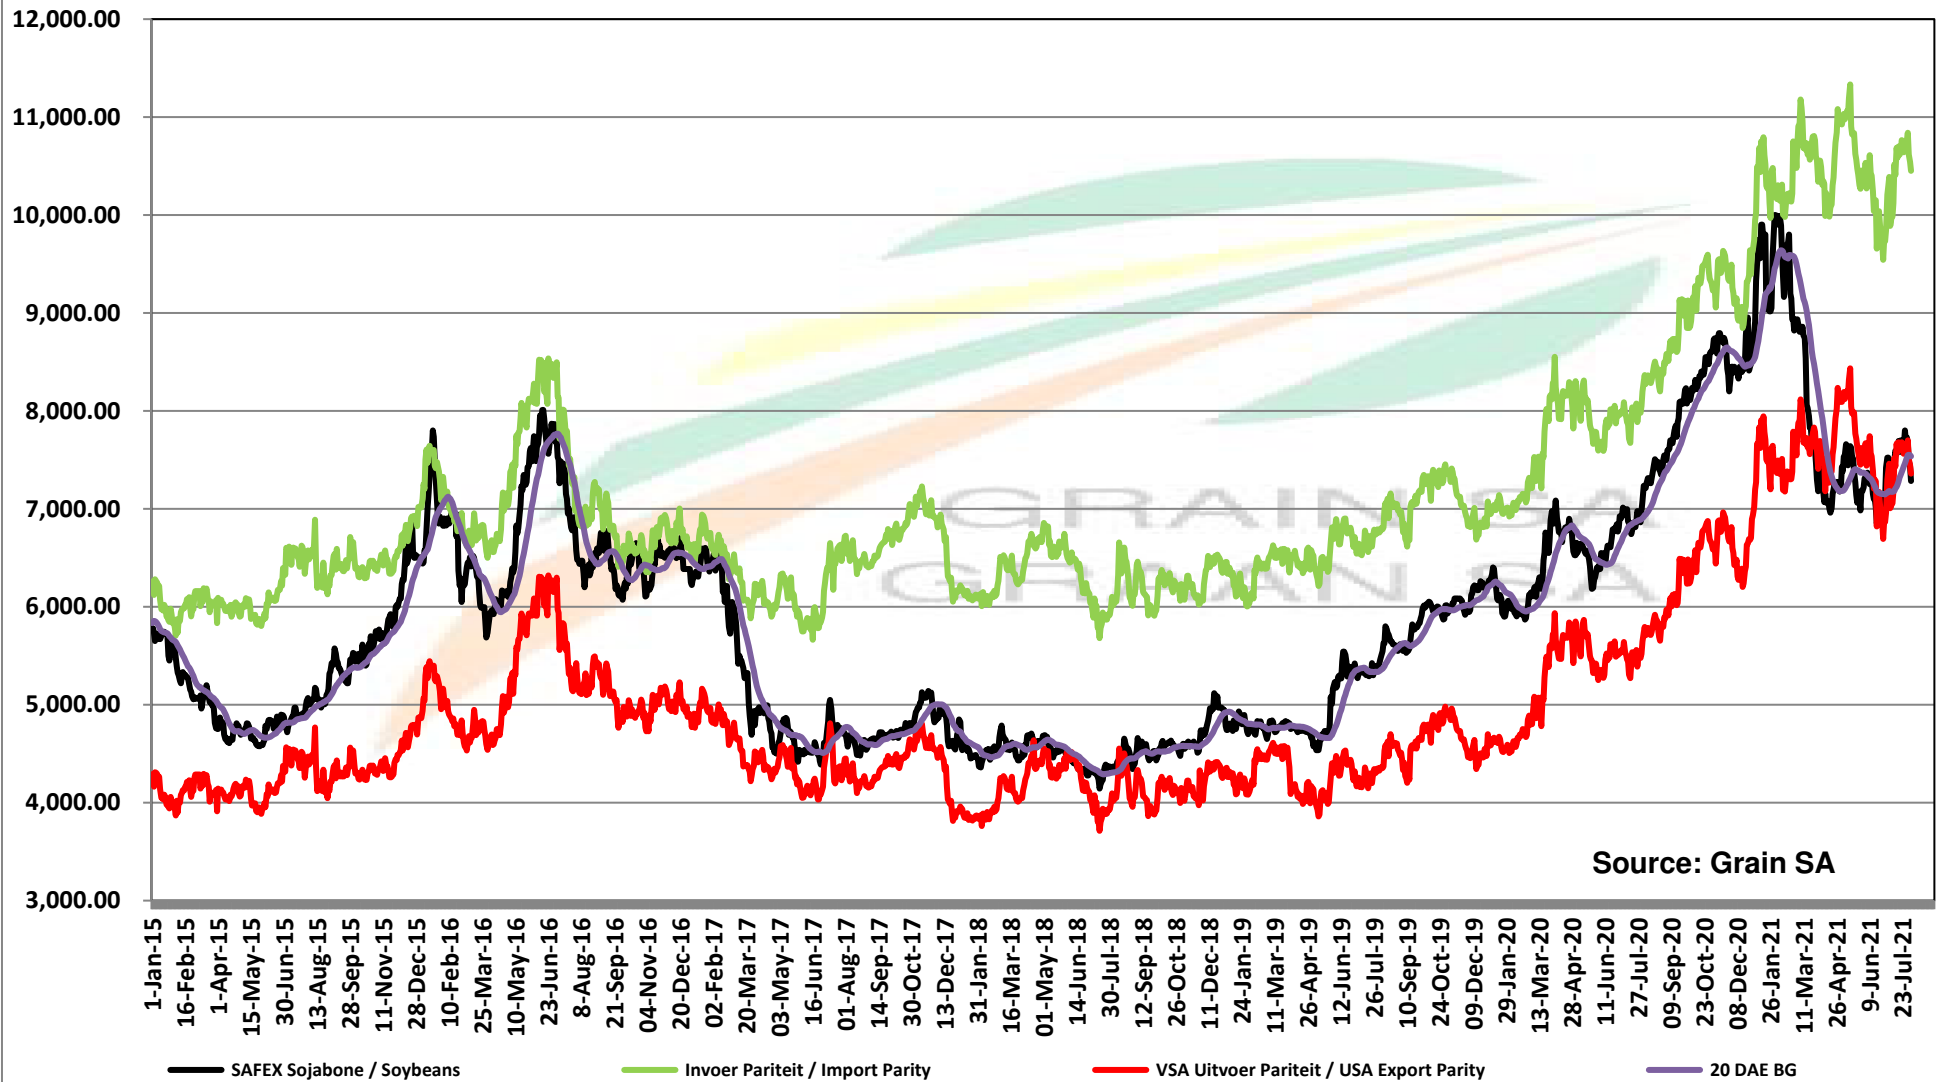

PRICES OF SOYBEAN SEED DELIVERED IN RANDFONTEIN PRYSE VAN SOJABOONSAAD GELEWER IN RANDFONTEIN