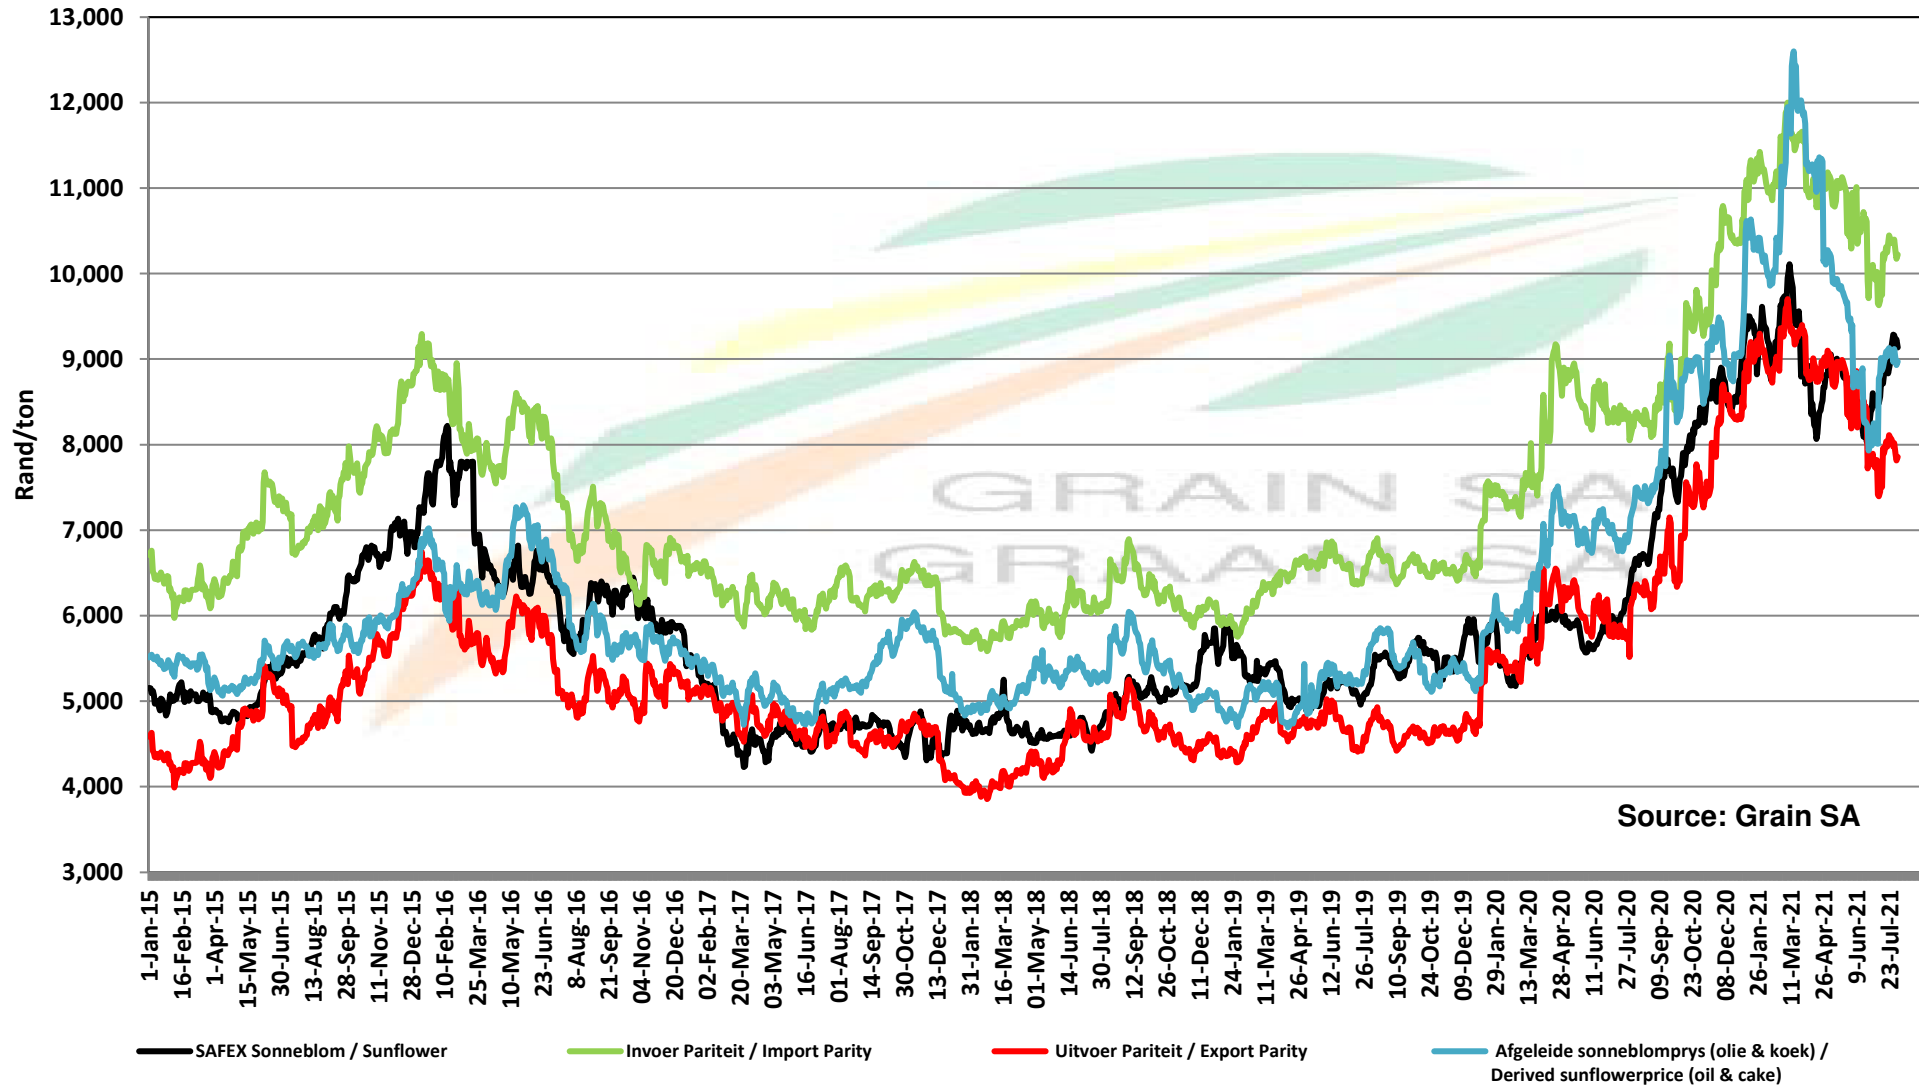

PRICES OF EU SUNFLOWER SEED DELIVERED IN RANDFONTEIN PRYSE VAN EU SONNEBLOMSAAD GELEWER IN RANDFONTEIN

PRICES OF EU SUNFLOWER SEED DELIVERED IN RANDFONTEIN PRYSE VAN EU SONNEBLOMSAAD GELEWER IN RANDFONTEIN