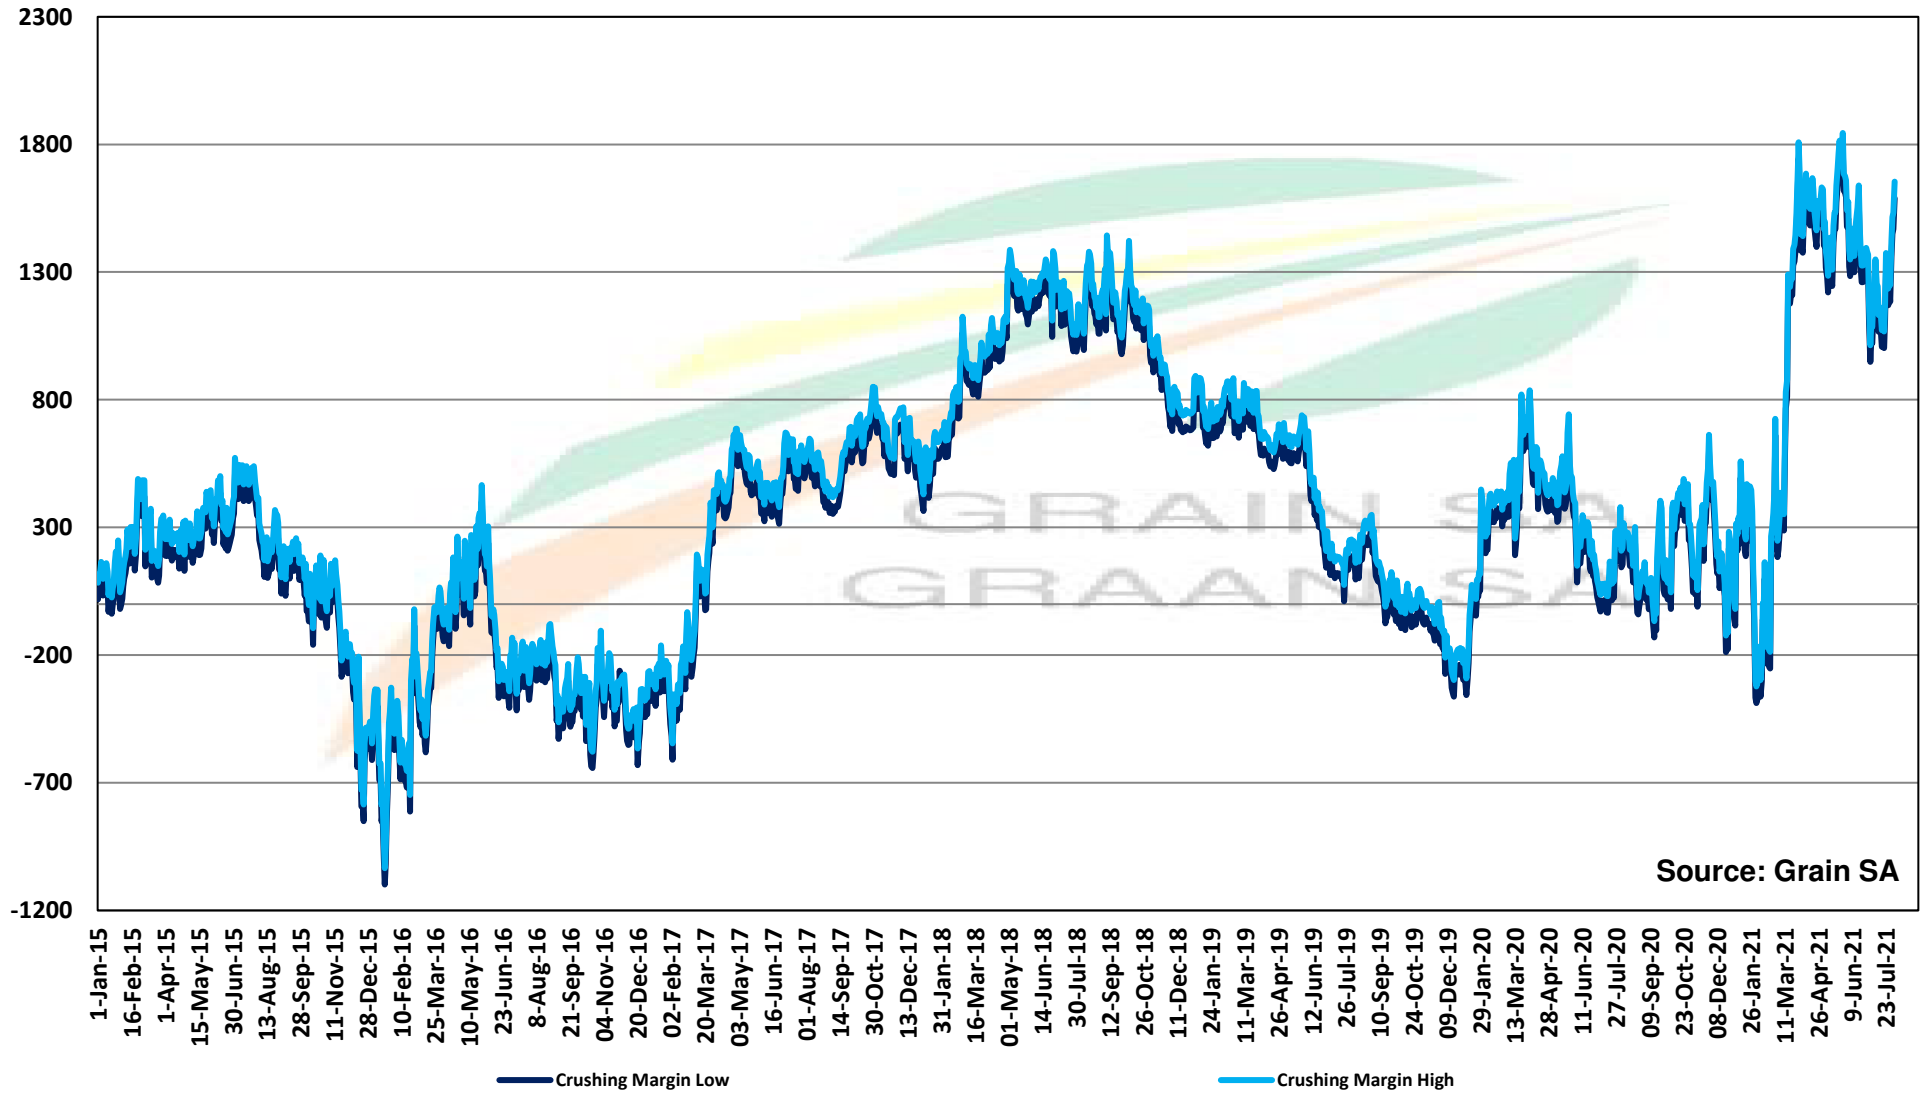

Source: Grain SA

PRICES OF DERIVED SOYBEAN DELIVERED IN RANDFONTEIN

PRYSE VAN AFGELEIDE SOJABONE GELEWER IN RANDFONTEIN

PRICES OF SOYBEAN CRUSHING MARGIN PRYSE VAN SOJABOON PERSMARGE

PRICES OF BRAZILIAN SOYBEAN DELIVERED IN RANDFONTEIN PRYSE VAN BRASILIAANSE SOJABONE GELEWER IN RANDFONTEIN