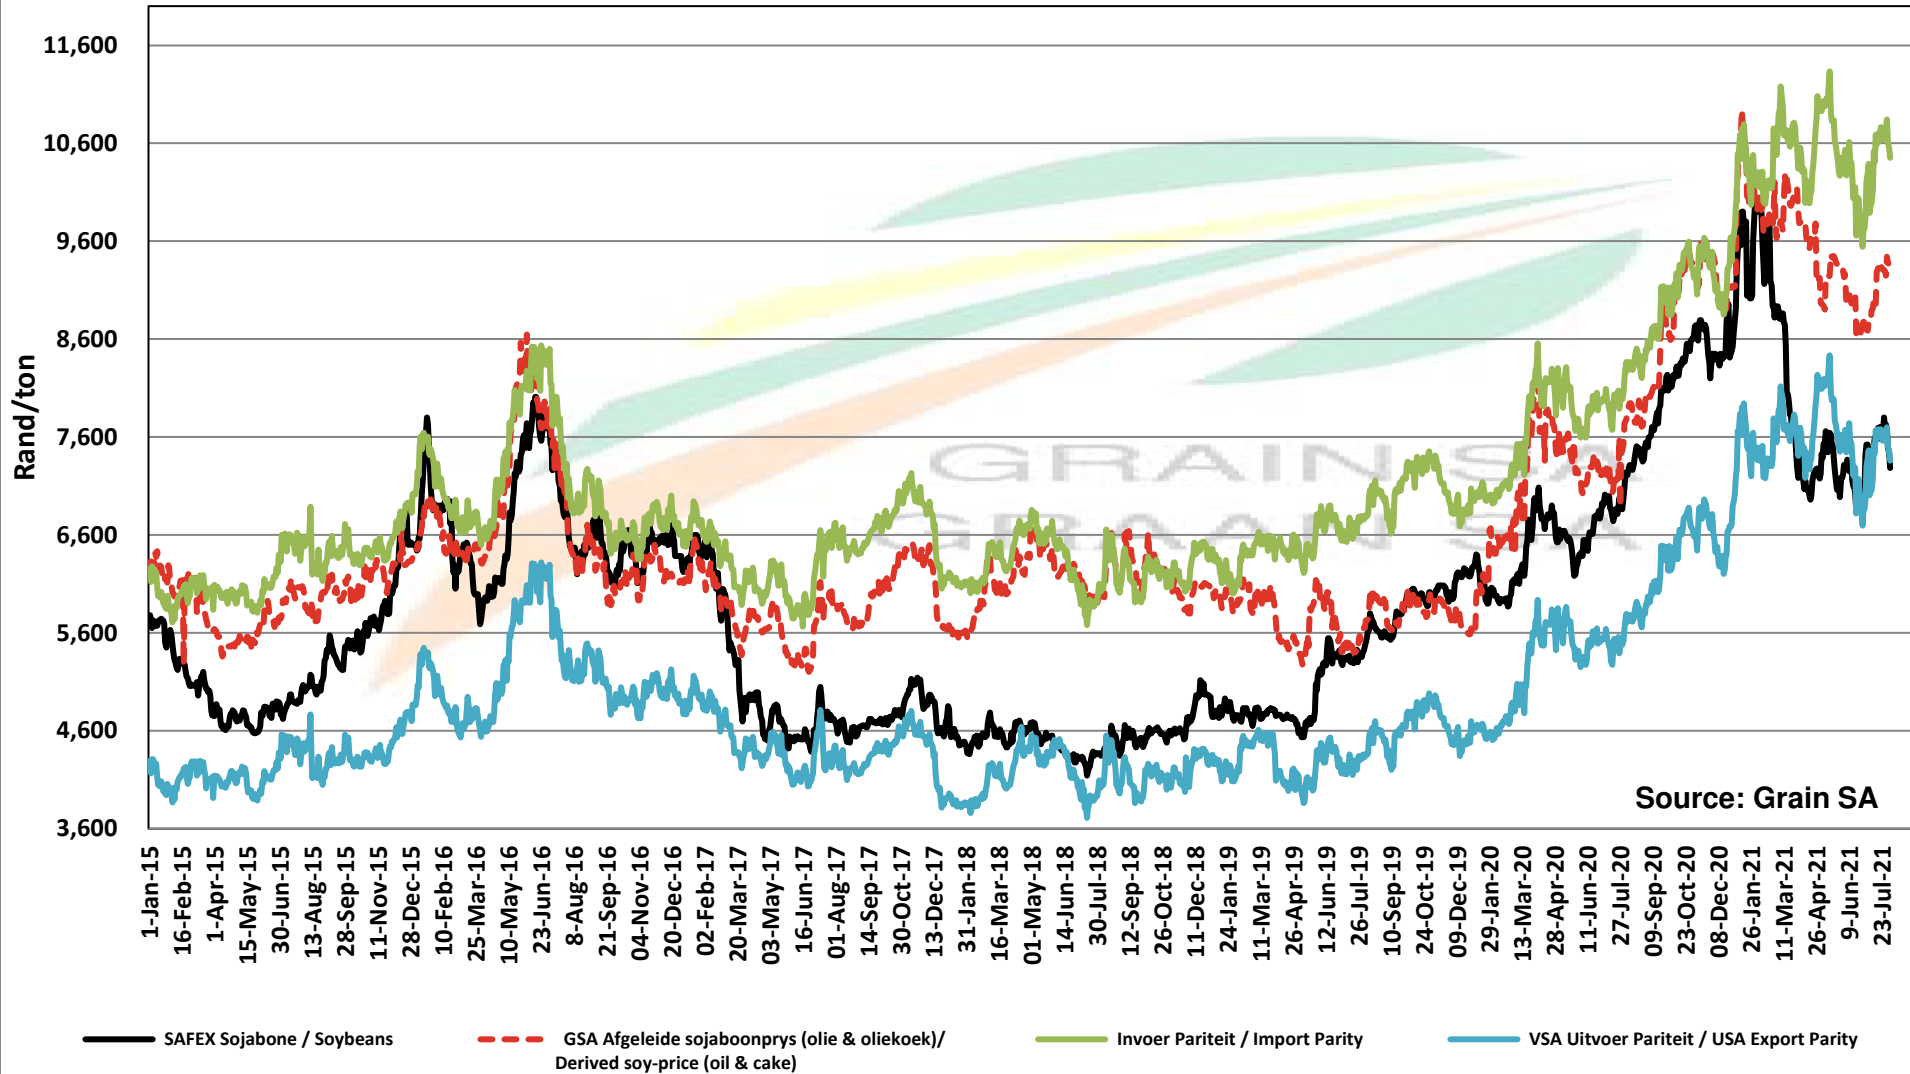

PRICES OF SOYBEAN SEED DELIVERED IN RANDFONTEIN PRYSE VAN SOJABOONSAAD GELEWER IN RANDFONTEIN

PRICES OF ARGENTINIAN SOYBEAN SEED DELIVERED IN RANDFONTEIN

PRYSE VAN ARGENTYNSE SOJABOONSAAD GELEWER IN RANDFONTEIN

Source: Grain SA

PRICES OF DERIVED SOYBEAN DELIVERED IN RANDFONTEIN

PRYSE VAN AFGELEIDE SOJABONE GELEWER IN RANDFONTEIN

PRICES OF SOYBEAN CRUSHING MARGIN PRYSE VAN SOJABOON PERSMARGE

PRICES OF BRAZILIAN SOYBEAN DELIVERED IN RANDFONTEIN PRYSE VAN BRASILIAANSE SOJABONE GELEWER IN RANDFONTEIN