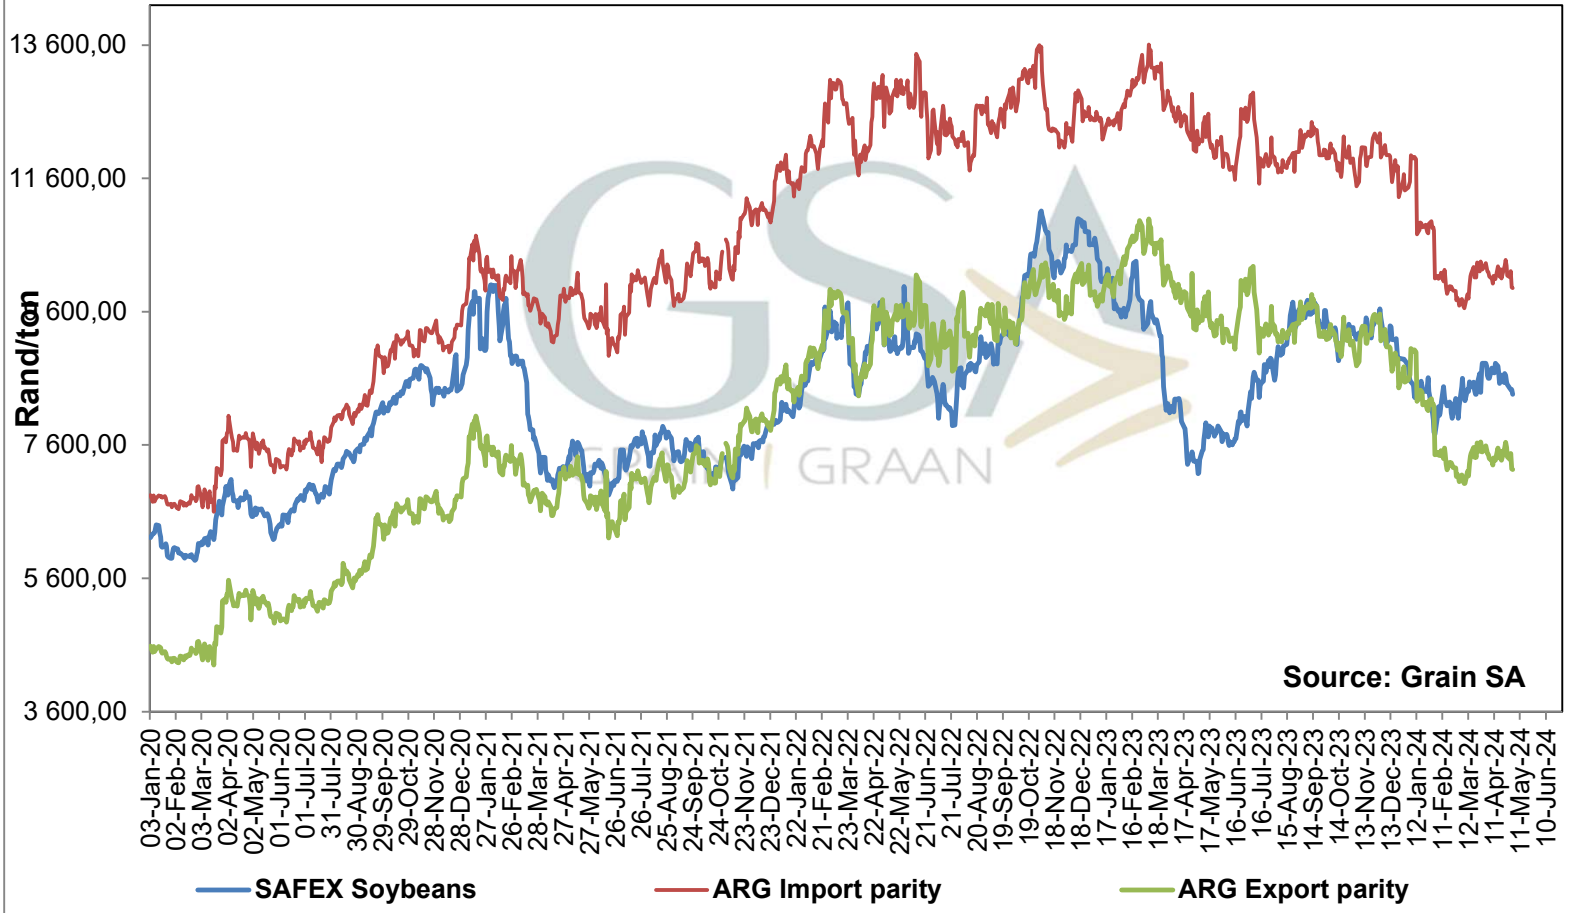

**PRICES OF EU SUNFLOWER SEED DELIVERED IN RANDFONTEIN
 PRYSE VAN EU SONNEBLMSAAD GELEWER IN RANDFONTEIN**

PRICES OF EU SUNFLOWER SEED DELIVERED IN RANDFONTEIN PRYSE VAN EU SONNEBLOMSAAD GELEWER IN RANDFONTEIN

**PRICES OF WHOLE SOYBEANS DELIVERED IN RANDFONTEIN
 PRYSE VAN HEEL SOJABONE GELEWER IN RANDFONTEIN**

**PRICES OF SOYBEAN SEED DELIVERED IN RANDFONTEIN
 PRYSE VAN SOJABOONSAAD GELEWER IN RANDFONTEIN**

**PRICES OF ARGENTINIAN SOYBEAN SEED DELIVERED IN RANDFONTEIN
 PRYSE VAN ARGENTYNSE SOJABOON SAAD GELEWER IN RANDFONTEIN**