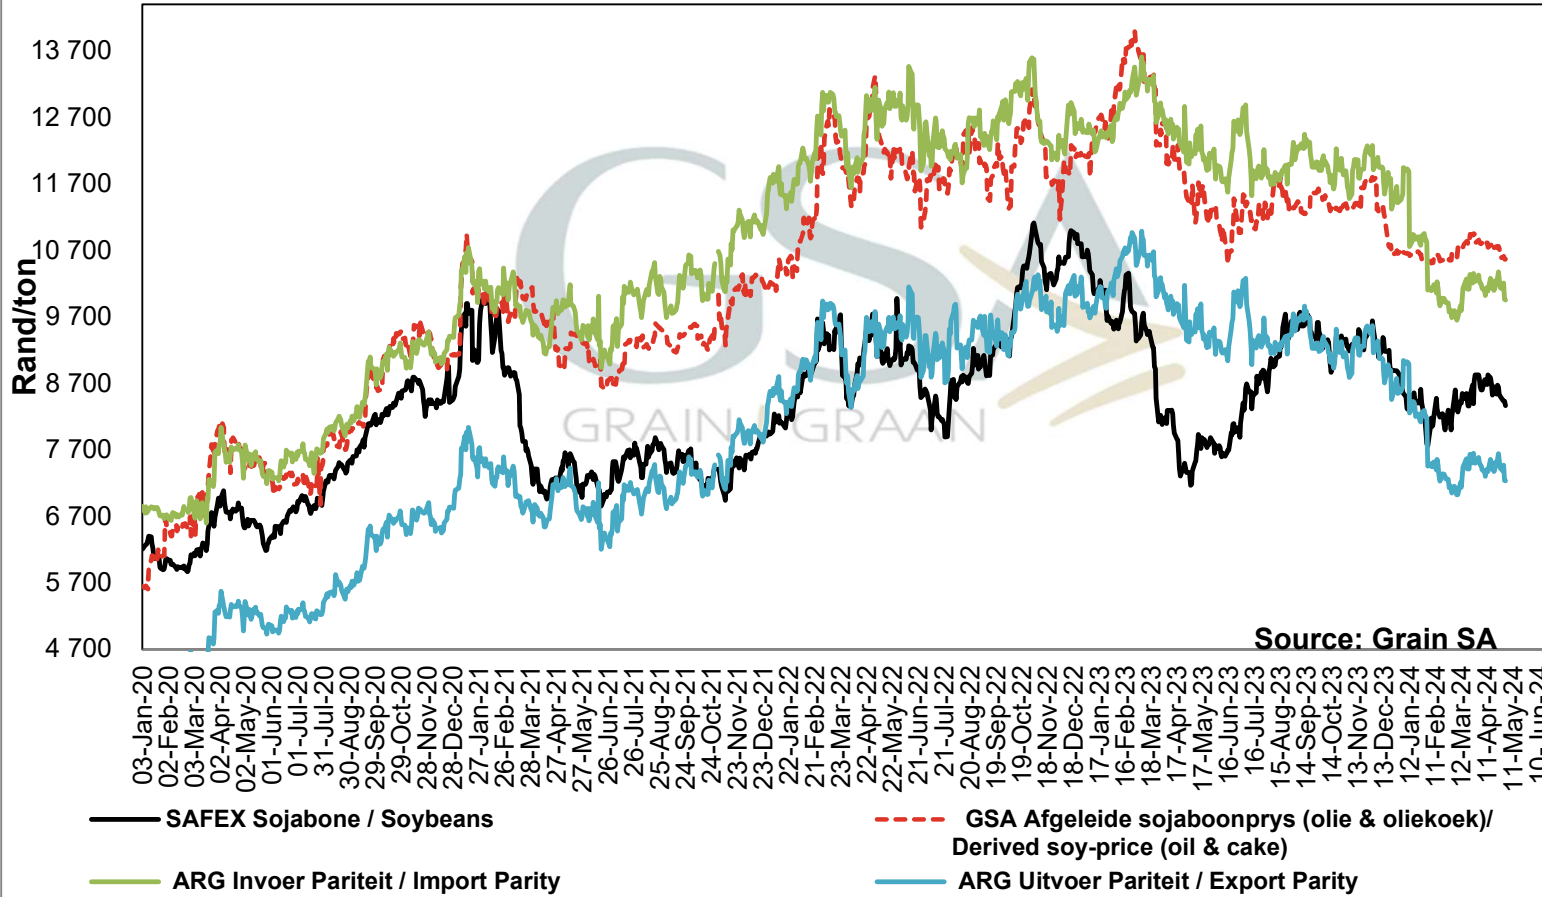

**PRICES OF WHOLE SOYBEANS DELIVERED IN RANDFONTEIN
 PRYSE VAN HEEL SOJABONE GELEWER IN RANDFONTEIN**

**PRICES OF SOYBEAN SEED DELIVERED IN RANDFONTEIN
 PRYSE VAN SOJABOONSAAD GELEWER IN RANDFONTEIN**

**PRICES OF ARGENTINIAN SOYBEAN SEED DELIVERED IN RANDFONTEIN
 PRYSE VAN ARGENTYNSE SOJABOON SAAD GELEWER IN RANDFONTEIN**

**PRICES OF BRAZILIAN SOYBEAN DELIVERED IN RANDFONTEIN
 PRYSE VAN BRASILIAANSE SOJABONE GELEWER IN RANDFONTEIN**

**PRICES OF DERIVED SOYBEAN DELIVERED IN RANDFONTEIN
 PRYSE VAN AFGELEIDE SOJABONE GELEWER IN RANDFONTEIN**