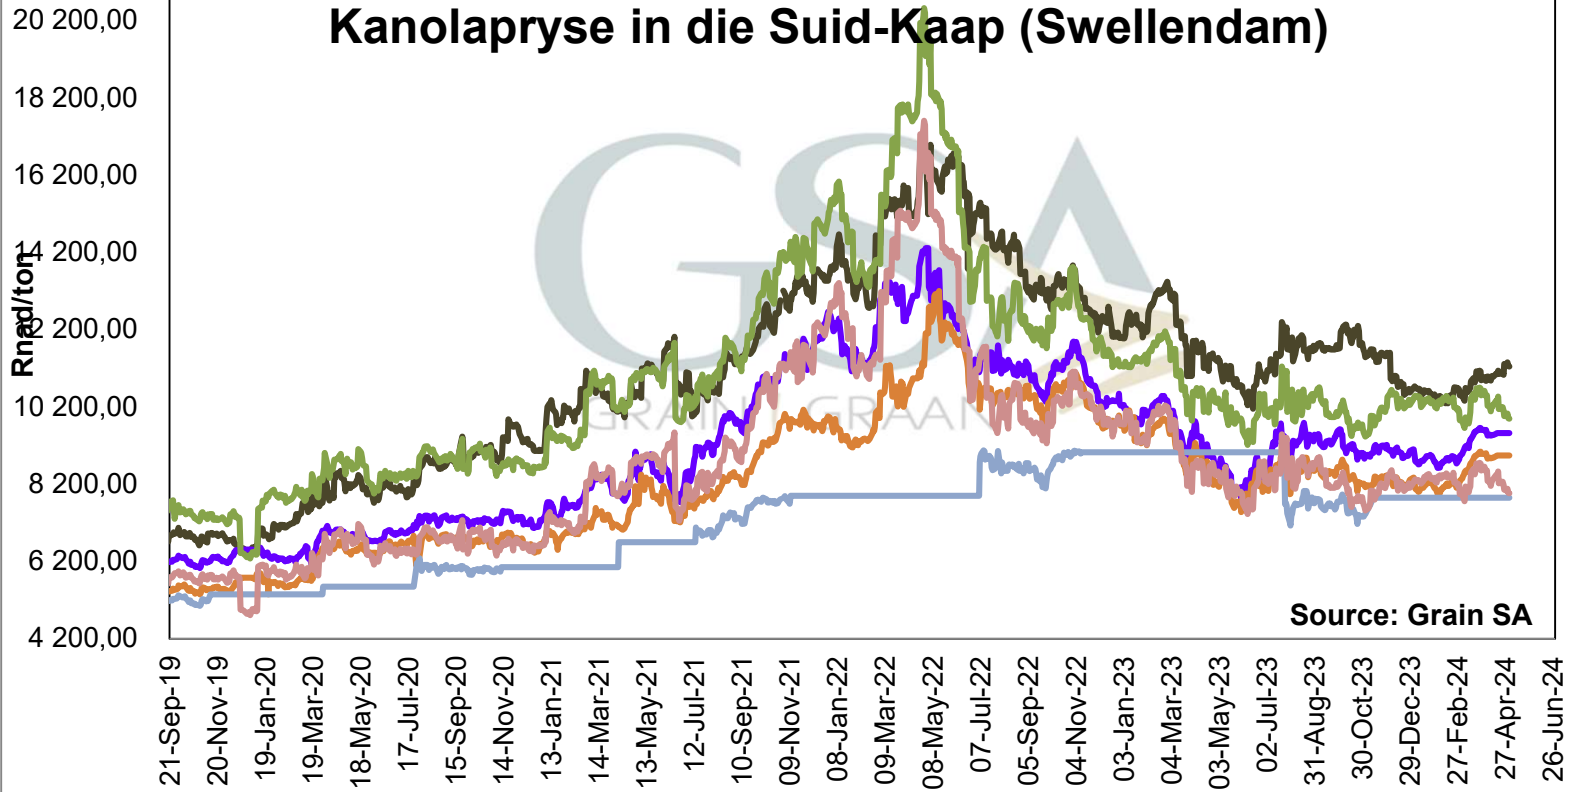

**PRICES OF WHOLE SOYBEANS DELIVERED IN RANDFONTEIN
 PRYSE VAN HEEL SOJABONE GELEWER IN RANDFONTEIN**

**PRICES OF SOYBEAN SEED DELIVERED IN RANDFONTEIN
 PRYSE VAN SOJABOONSAAD GELEWER IN RANDFONTEIN**

**PRICES OF ARGENTINIAN SOYBEAN SEED DELIVERED IN RANDFONTEIN
 PRYSE VAN ARGENTYNSE SOJABOON SAAD GELEWER IN RANDFONTEIN**

**PRICES OF BRAZILIAN SOYBEAN DELIVERED IN RANDFONTEIN
 PRYSE VAN BRASILIAANSE SOJABONE GELEWER IN RANDFONTEIN**

**PRICES OF DERIVED SOYBEAN DELIVERED IN RANDFONTEIN
 PRYSE VAN AFGELEIDE SOJABONE GELEWER IN RANDFONTEIN**

PRICES OF SOYBEAN CRUSHING MARGIN PRYSE VAN SOJABOON PERSMARGE

Prices of Canola in the South Cape (Swellendam)

Kanolapryse in die Suid-Kaap (Swellendam)

Source: Grain SA

- GSA Derived Rapeseed Price - S/Cape (Milldoor)
- Canola Milldoor Price SOILL
- SOIL Final Producer Price SOILL
- SOIL Minimum Producer Price SOILL