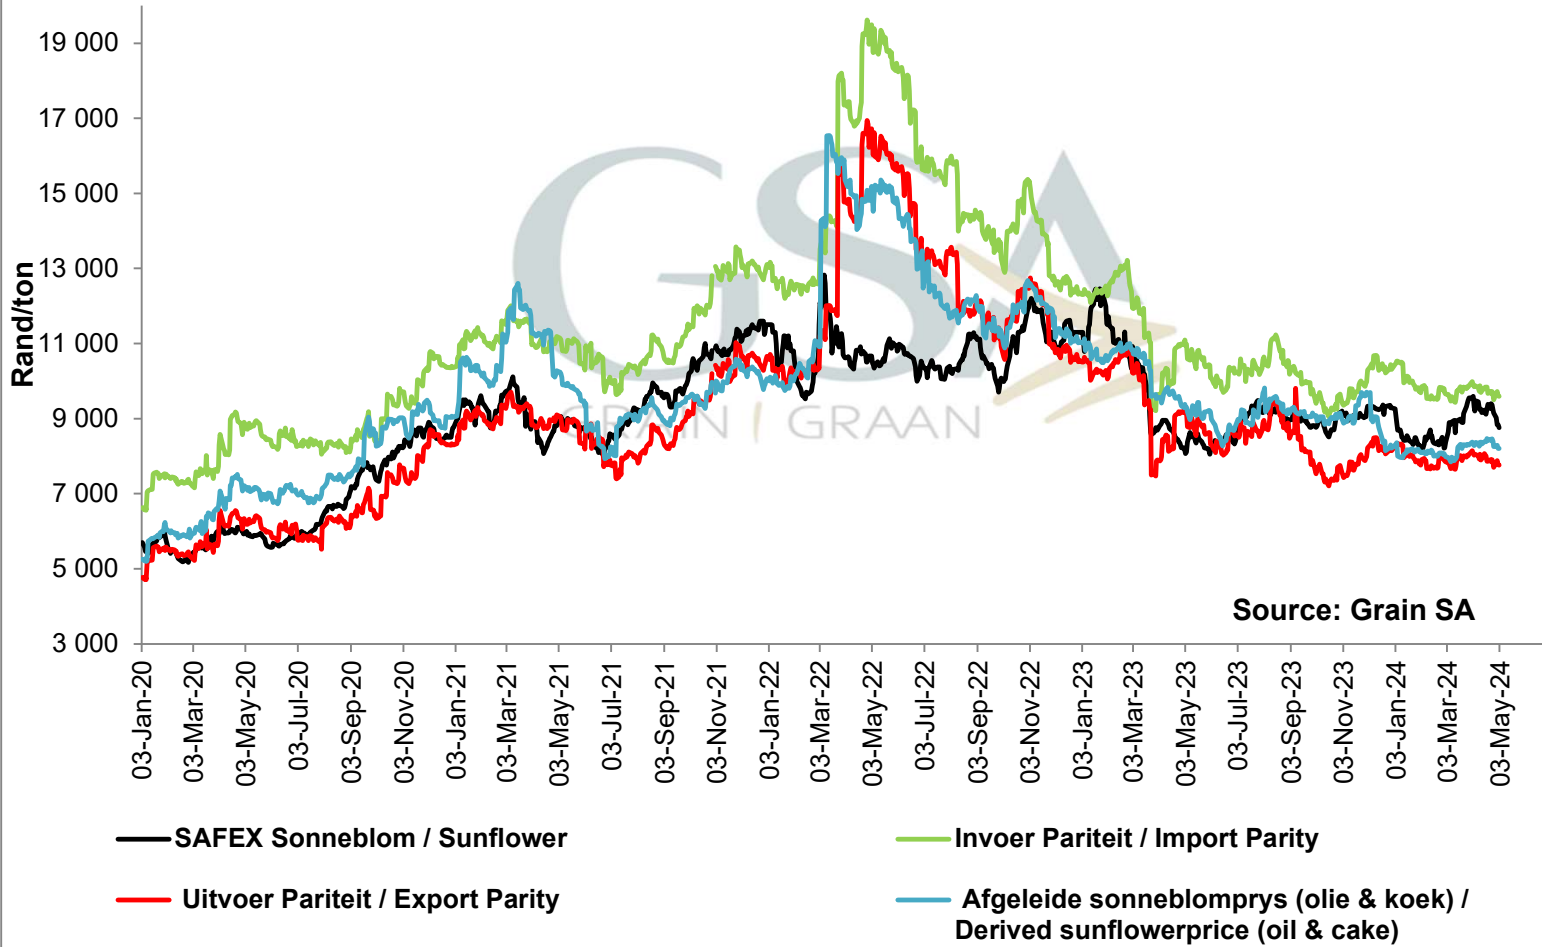

**PRICES OF EU SUNFLOWER SEED DELIVERED IN RANDFONTEIN
 PRYSE VAN EU SONNEBLMSAAD GELEWER IN RANDFONTEIN**

PRICES OF EU SUNFLOWER SEED DELIVERED IN RANDFONTEIN PRYSE VAN EU SONNEBLOMSAAD GELEWER IN RANDFONTEIN