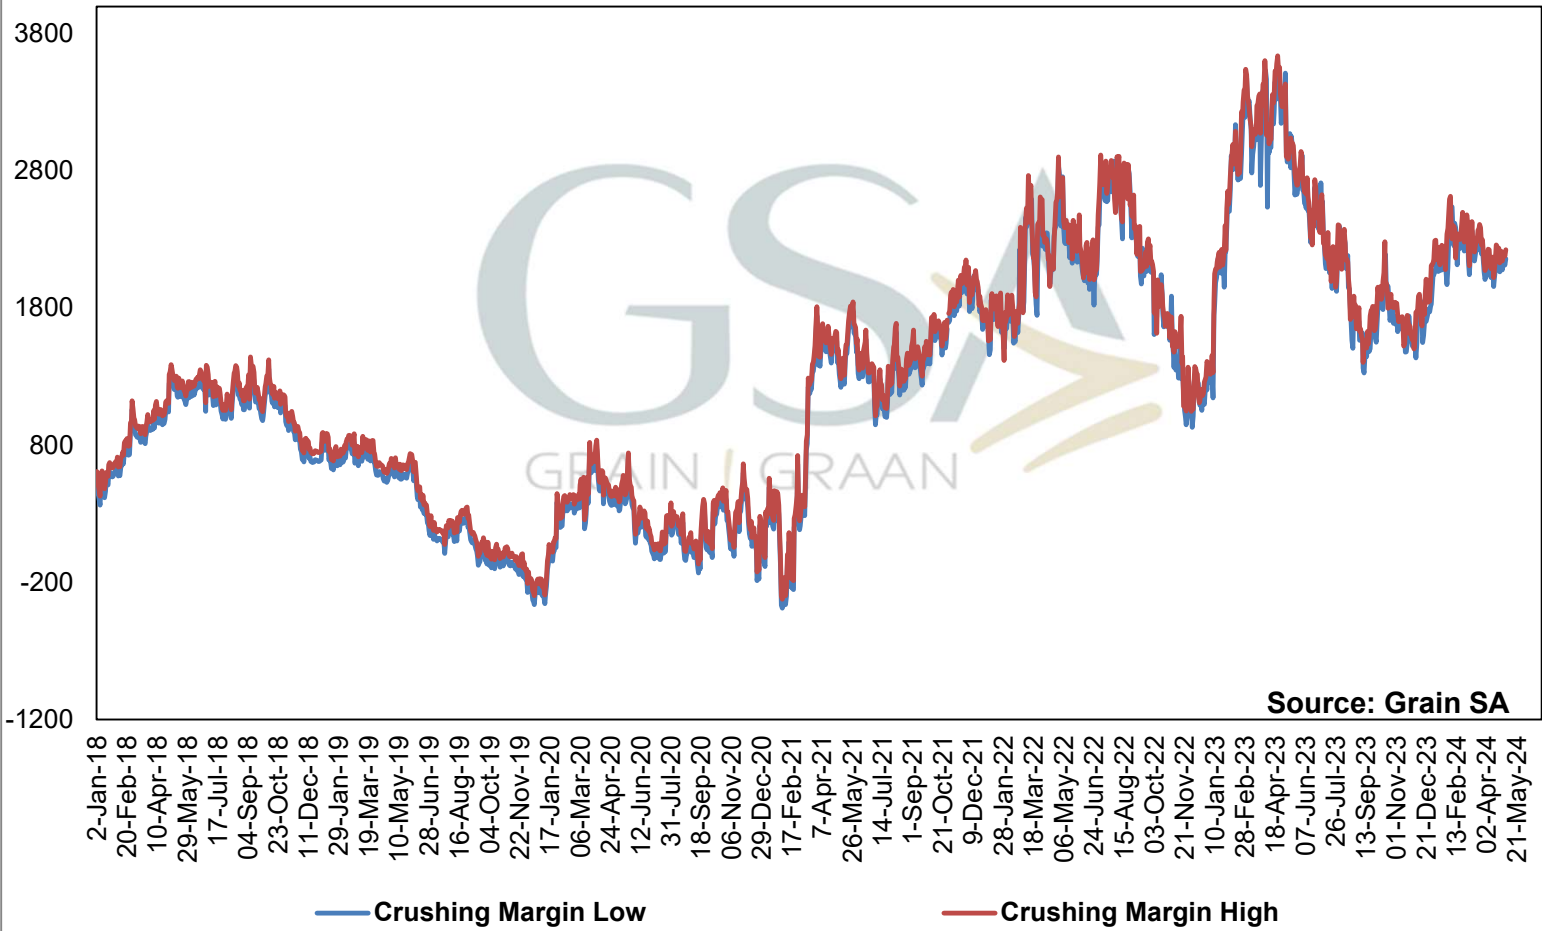

PRICES OF SOYBEAN CRUSHING MARGIN PRYSE VAN SOJABOON PERSMARGE