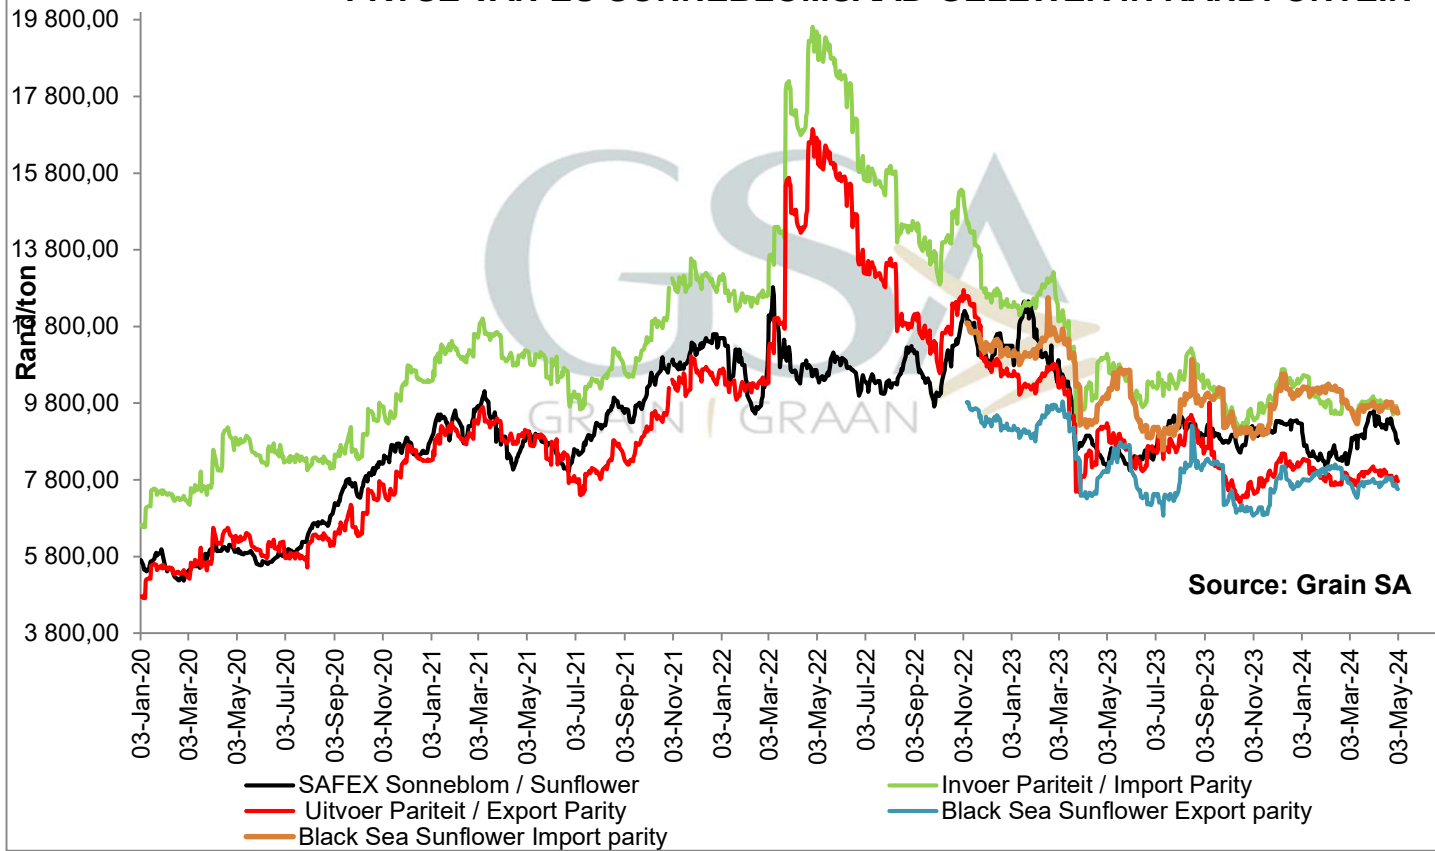

**PRICES OF EU SUNFLOWER SEED DELIVERED IN RANDFONTEIN
 PRYSE VAN EU SONNEBLMSAAD GELEWER IN RANDFONTEIN**

PRICES OF EU SUNFLOWER SEED DELIVERED IN RANDFONTEIN PRYSE VAN EU SONNEBLOMSAAD GELEWER IN RANDFONTEIN