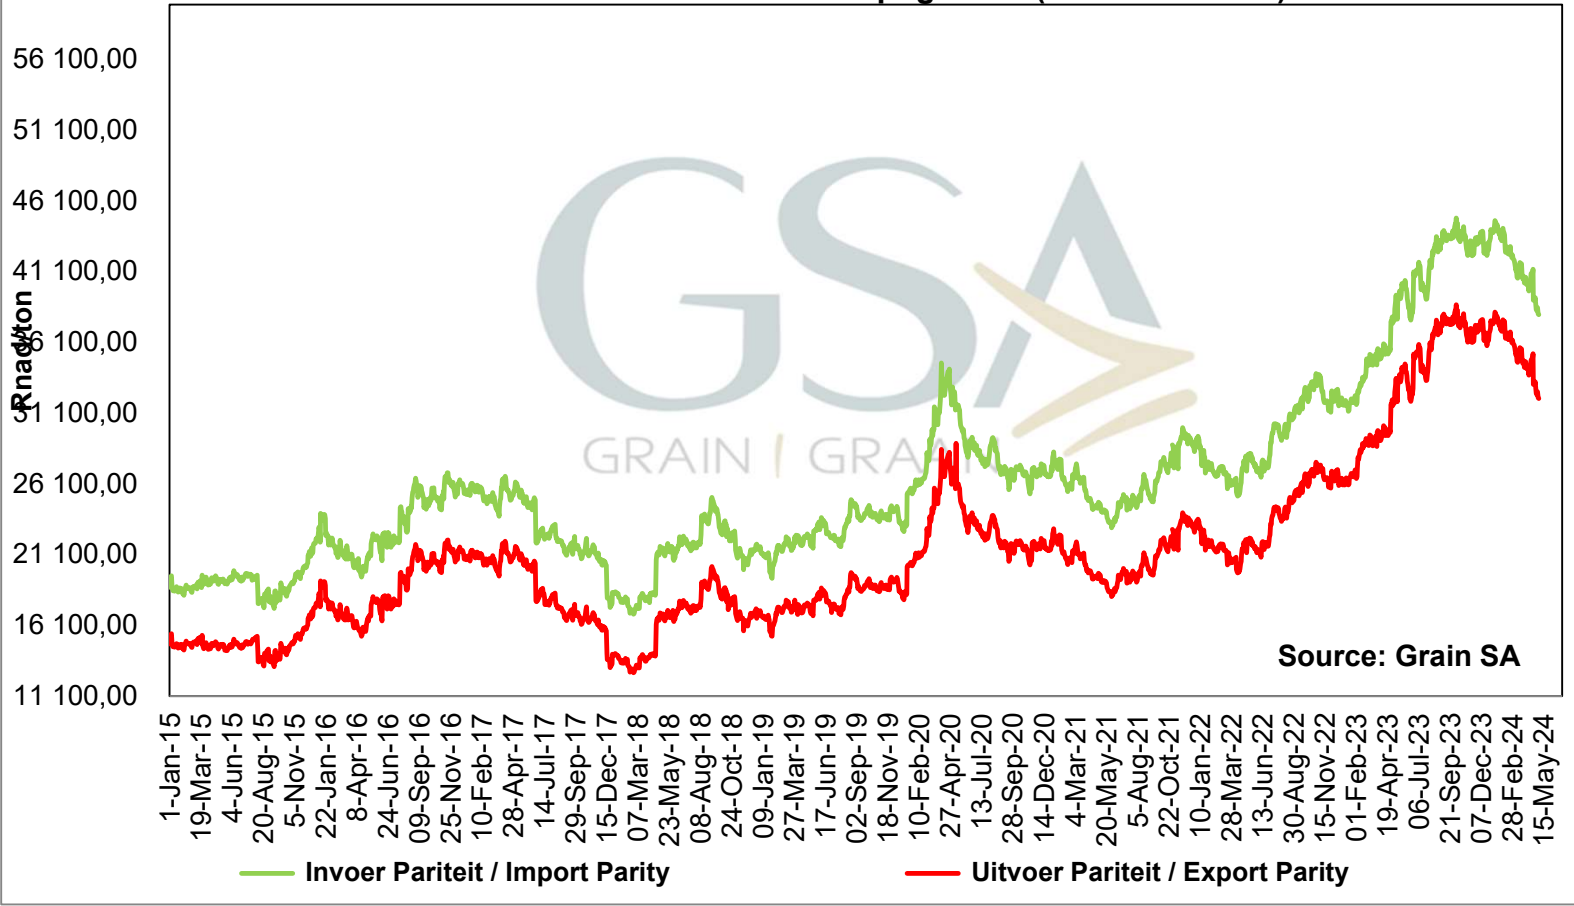

**PRICES OF PROCESSED AND GRADED USA CHOICE GRADE GROUNDNUTS
(40/50) (RANDFONTEIN)**
**PRYSE VAN UITGEDOP EN GESORTEERDE VSA KEURGRAAD GRONDBONE
MET 'N PITGROOTTE VAN 40/50 pitgrootte (RANDFONTEIN)**