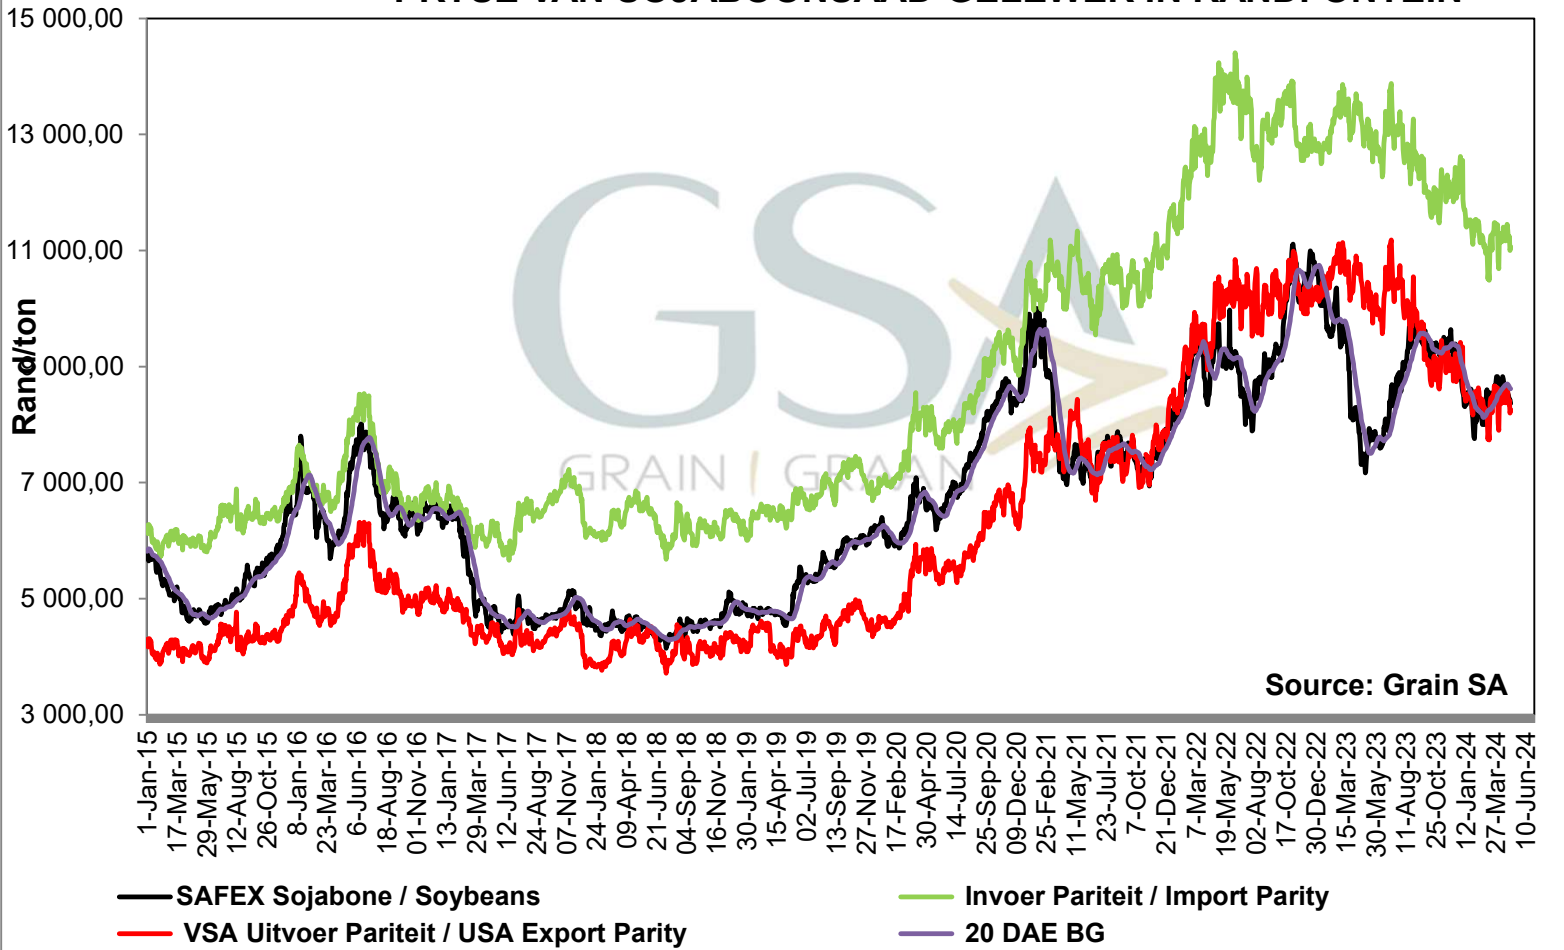

**PRICES OF SOYBEAN SEED DELIVERED IN RANDFONTEIN
PRYSE VAN SOJABOONSAAD GELEWER IN RANDFONTEIN**