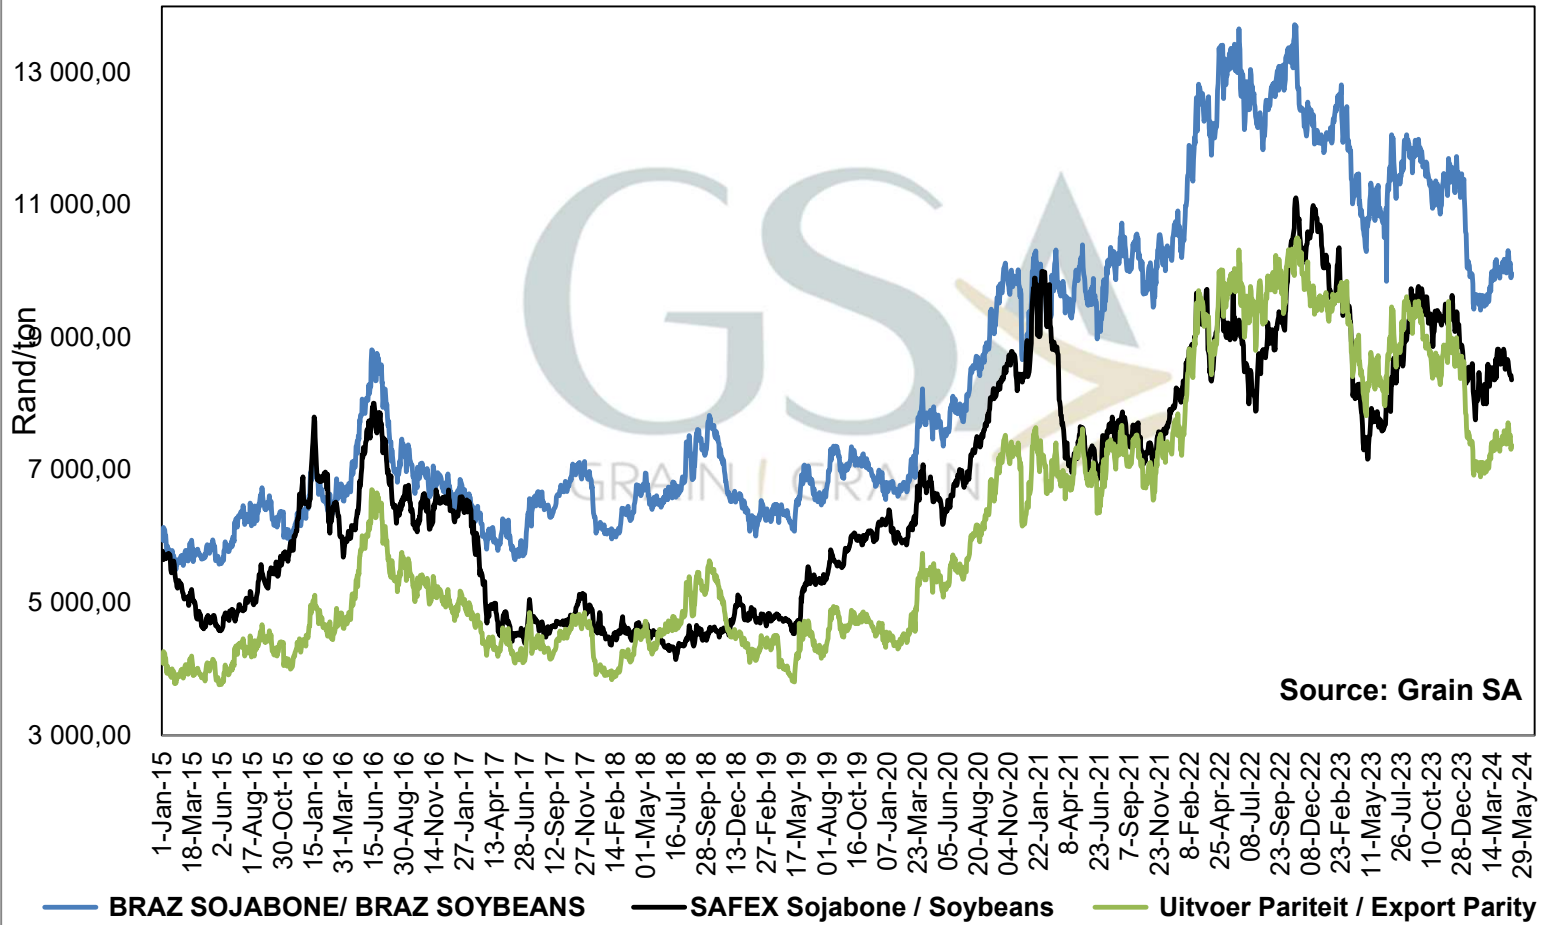

**PRICES OF WHOLE SOYBEANS DELIVERED IN RANDFONTEIN
 PRYSE VAN HEEL SOJABONE GELEWER IN RANDFONTEIN**

**PRICES OF SOYBEAN SEED DELIVERED IN RANDFONTEIN
 PRYSE VAN SOJABOONSAAD GELEWER IN RANDFONTEIN**

**PRICES OF ARGENTINIAN SOYBEAN SEED DELIVERED IN RANDFONTEIN
 PRYSE VAN ARGENTYNSE SOJABOON SAAD GELEWER IN RANDFONTEIN**

**PRICES OF BRAZILIAN SOYBEAN DELIVERED IN RANDFONTEIN
 PRYSE VAN BRASILIAANSE SOJABONE GELEWER IN RANDFONTEIN**

**PRICES OF DERIVED SOYBEAN DELIVERED IN RANDFONTEIN
 PRYSE VAN AFGELEIDE SOJABONE GELEWER IN RANDFONTEIN**