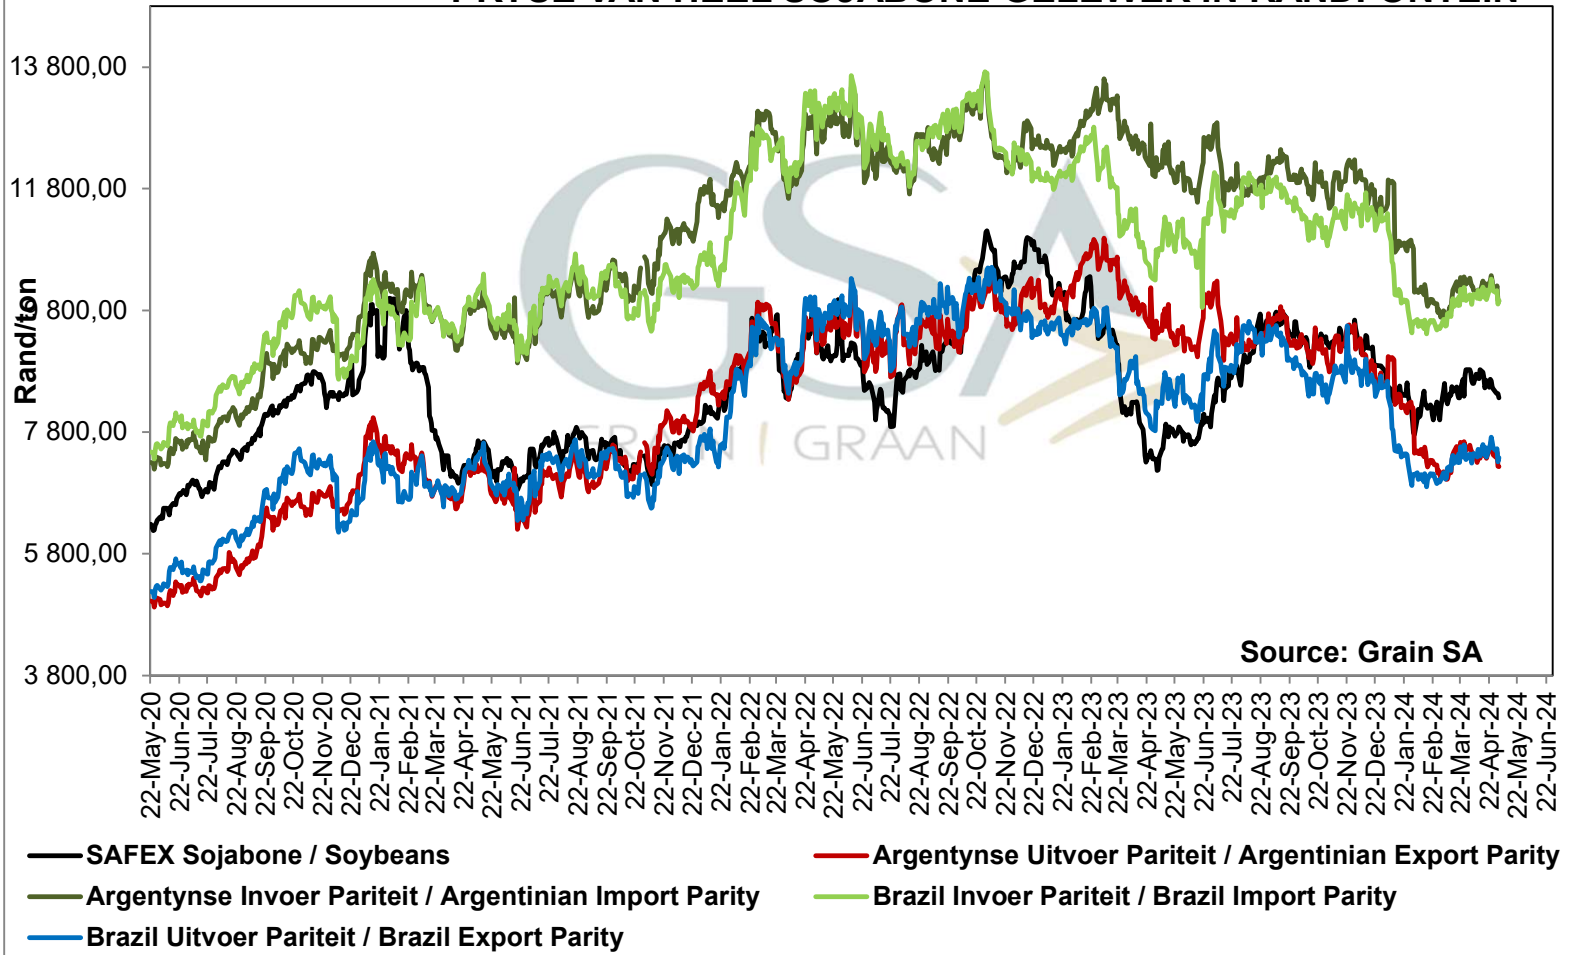

**PRICES OF WHOLE SOYBEANS DELIVERED IN RANDFONTEIN
PRYSE VAN HEEL SOJABONE GELEWER IN RANDFONTEIN**