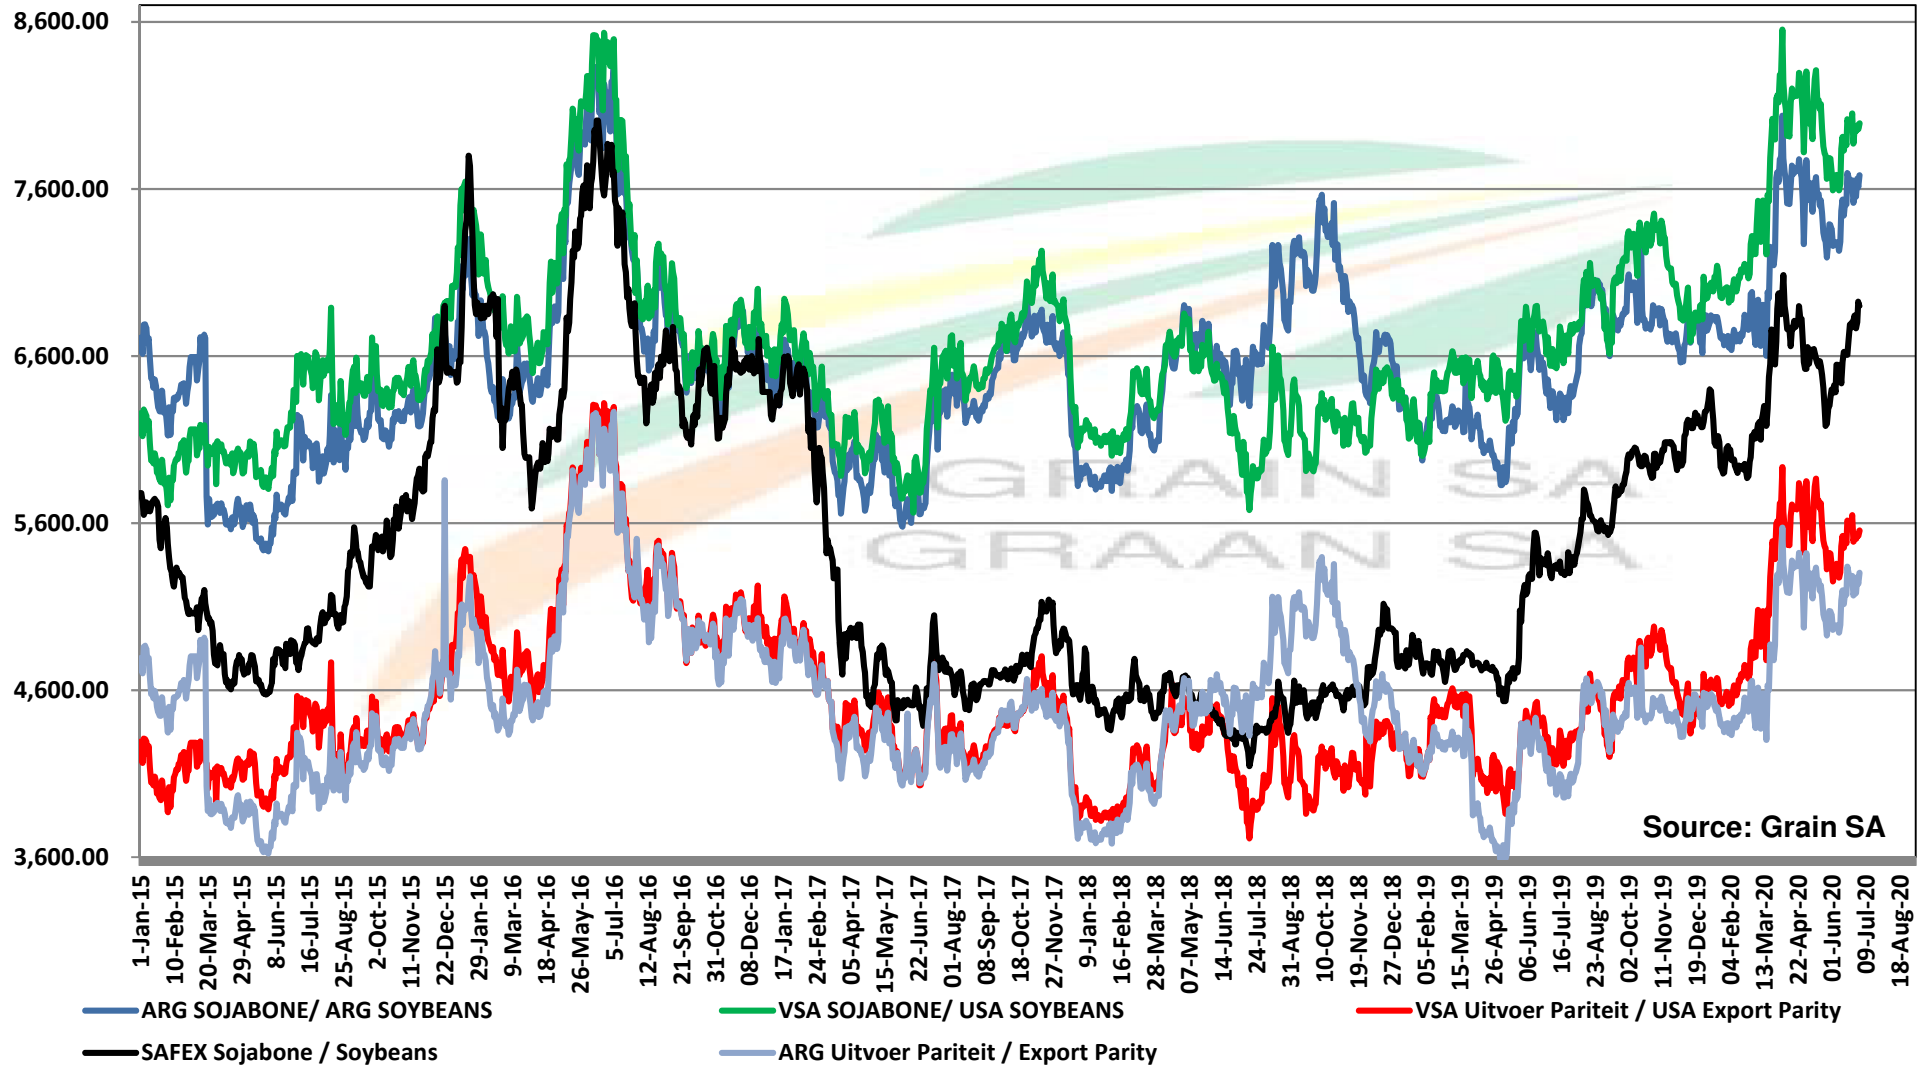

Source: Grain SA

PRICES OF SOYBEAN SEED DELIVERED IN RANDFONTEIN PRYSE VAN SOJABOONSAAD GELEWER IN RANDFONTEIN

Source: Grain SA

PRICES OF ARGENTINIAN SOYBEAN SEED DELIVERED IN RANDFONTEIN

PRYSE VAN ARGENTYNSE SOJABOONSAAD GELEWER IN RANDFONTEIN

PRICES OF DERIVED SOYBEAN DELIVERED IN RANDFONTEIN PRYSE VAN AFGELEIDE SOJABONE GELEWER IN RANDFONTEIN

Source: Grain SA

PRICES OF SOYBEAN CRUSHING MARGIN PRYSE VAN SOJABOON PERSMARGE

Source: Grain SA

PRICES OF BRAZILIAN SOYBEAN DELIVERED IN RANDFONTEIN
PRYSE VAN BRASILIAANSE SOJABONE GELEWER IN RANDFONTEIN