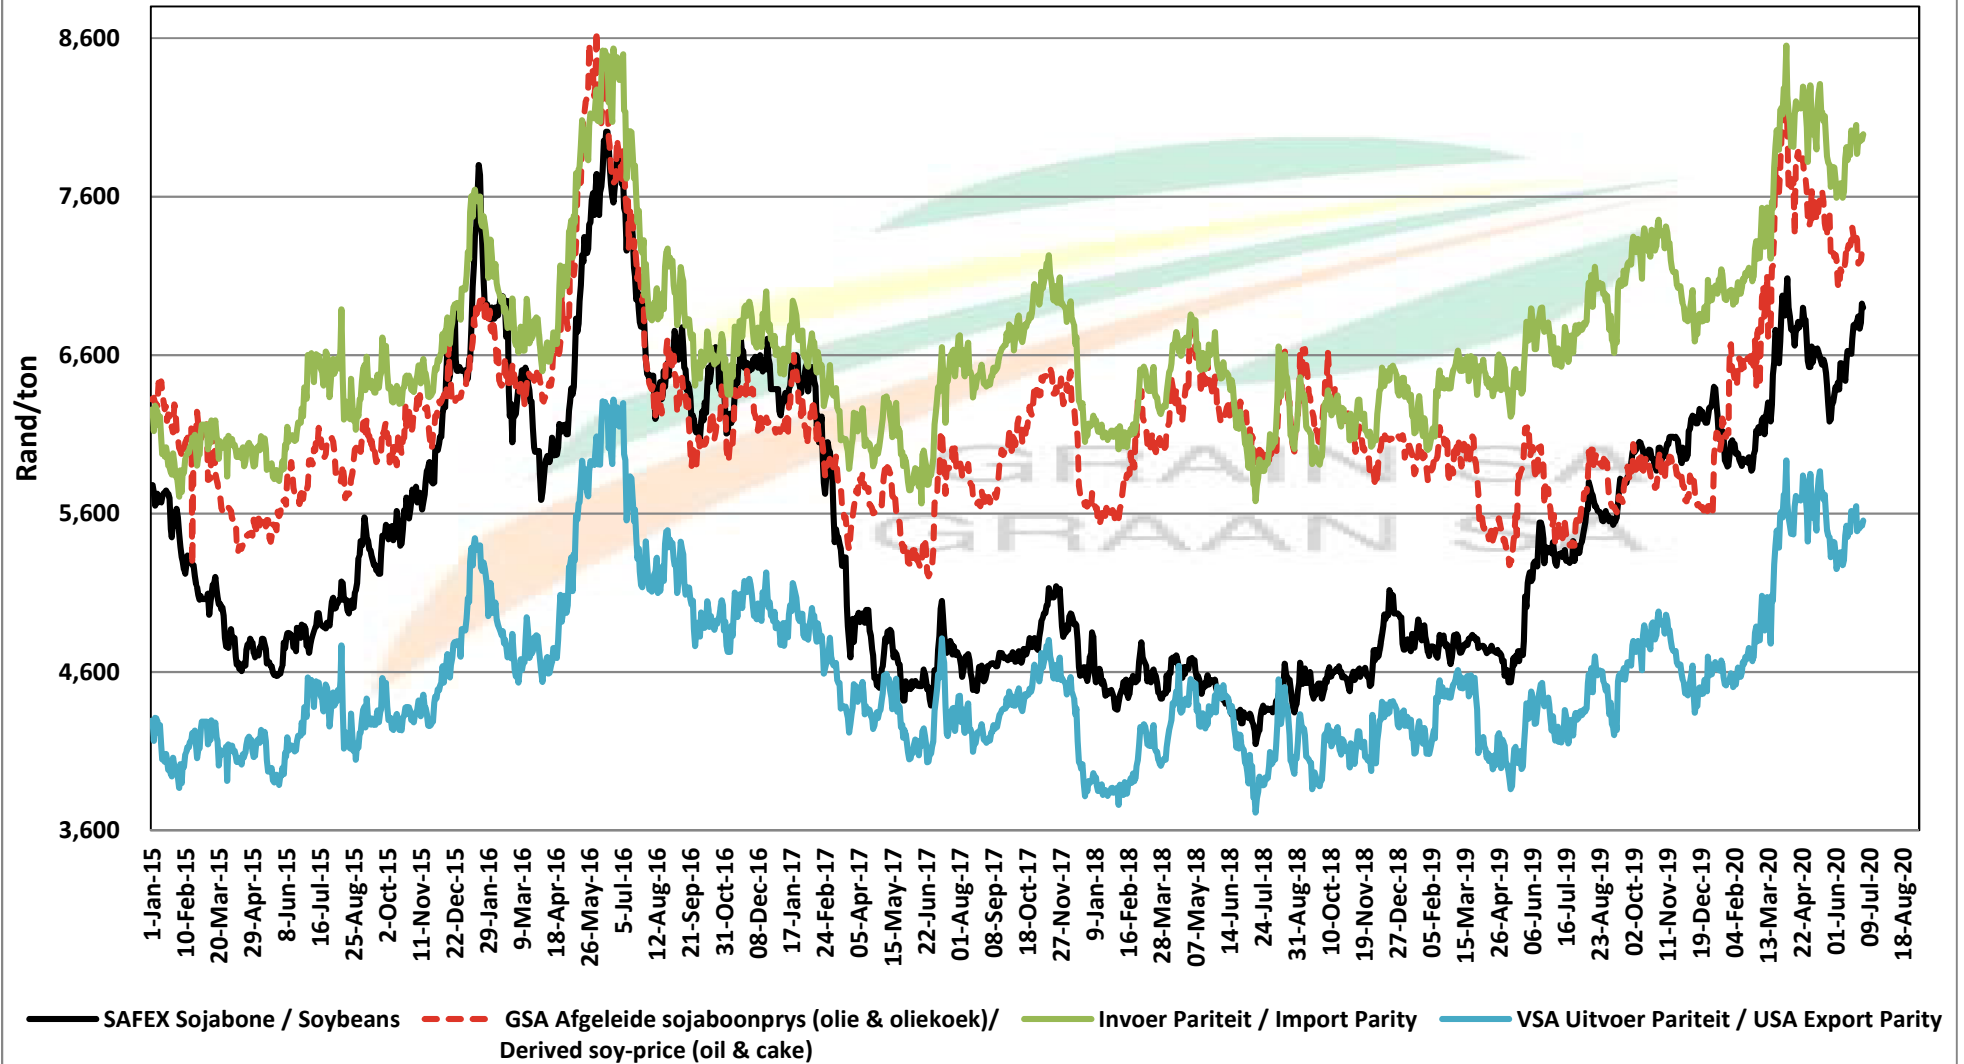

Source: Grain SA

PRICES OF SOYBEAN SEED DELIVERED IN RANDFONTEIN PRYSE VAN SOJABOONSAAD GELEWER IN RANDFONTEIN

Source: Grain SA

PRICES OF ARGENTINIAN SOYBEAN SEED DELIVERED IN RANDFONTEIN

PRYSE VAN ARGENTYNSE SOJABOONSAAD GELEWER IN RANDFONTEIN

PRICES OF DERIVED SOYBEAN DELIVERED IN RANDFONTEIN PRYSE VAN AFGELEIDE SOJABONE GELEWER IN RANDFONTEIN

Source: Grain SA

PRICES OF SOYBEAN CRUSHING MARGIN PRYSE VAN SOJABOON PERSMARGE

Source: Grain SA

PRICES OF BRAZILIAN SOYBEAN DELIVERED IN RANDFONTEIN
PRYSE VAN BRASILIAANSE SOJABONE GELEWER IN RANDFONTEIN