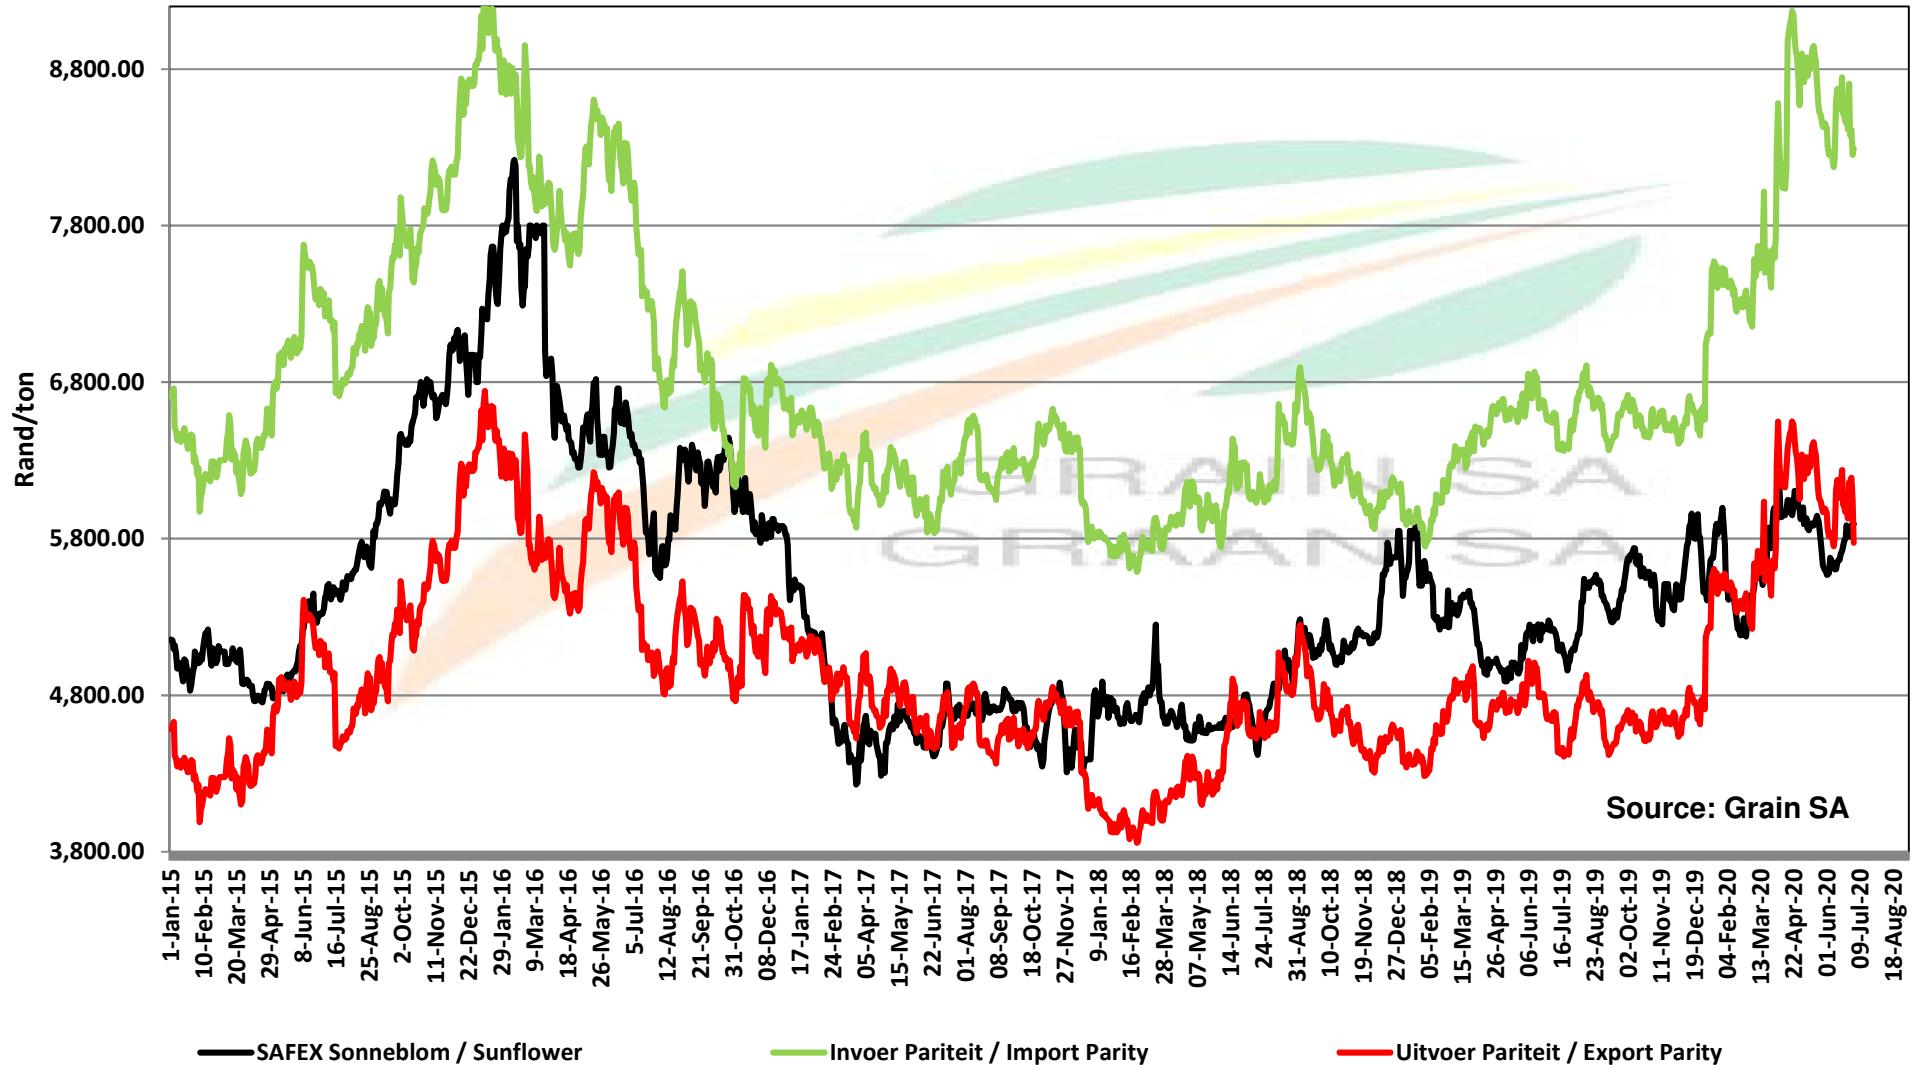

PRICES OF EU SUNFLOWER SEED DELIVERED IN RANDFONTEIN PRYSE VAN EU SONNEBLOMSAAD GELEWER IN RANDFONTEIN

Source: Grain SA

PRICES OF EU SUNFLOWER SEED DELIVERED IN RANDFONTEIN
PRYSE VAN EU SONNEBLOMSAAD GELEWER IN RANDFONTEIN