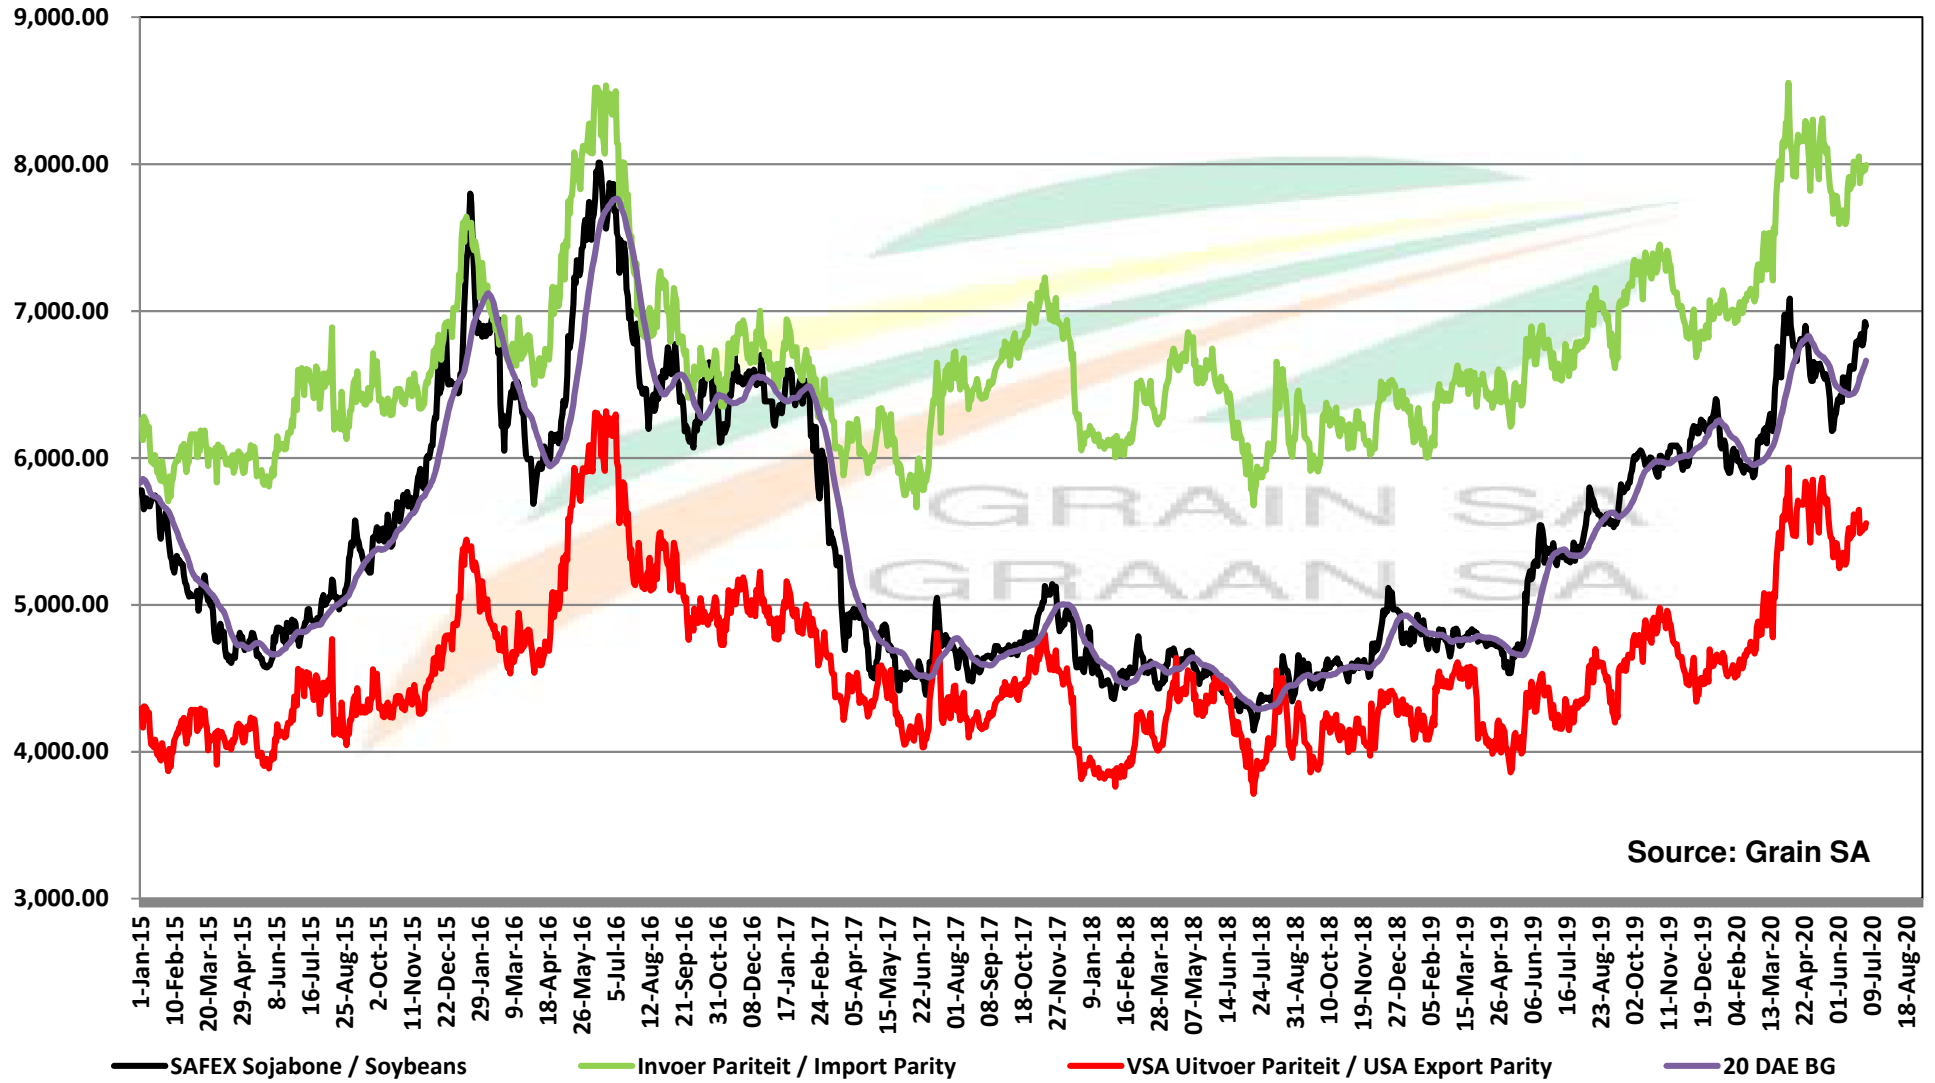

PRICES OF EU SUNFLOWER SEED DELIVERED IN RANDFONTEIN PRYSE VAN EU SONNEBLOMSAAD GELEWER IN RANDFONTEIN

Source: Grain SA

PRICES OF EU SUNFLOWER SEED DELIVERED IN RANDFONTEIN
PRYSE VAN EU SONNEBLOMSAAD GELEWER IN RANDFONTEIN

Source: Grain SA

PRICES OF SOYBEAN SEED DELIVERED IN RANDFONTEIN PRYSE VAN SOJABOONSAAD GELEWER IN RANDFONTEIN

Source: Grain SA

PRICES OF ARGENTINIAN SOYBEAN SEED DELIVERED IN RANDFONTEIN

PRYSE VAN ARGENTYNSE SOJABOONSAAD GELEWER IN RANDFONTEIN