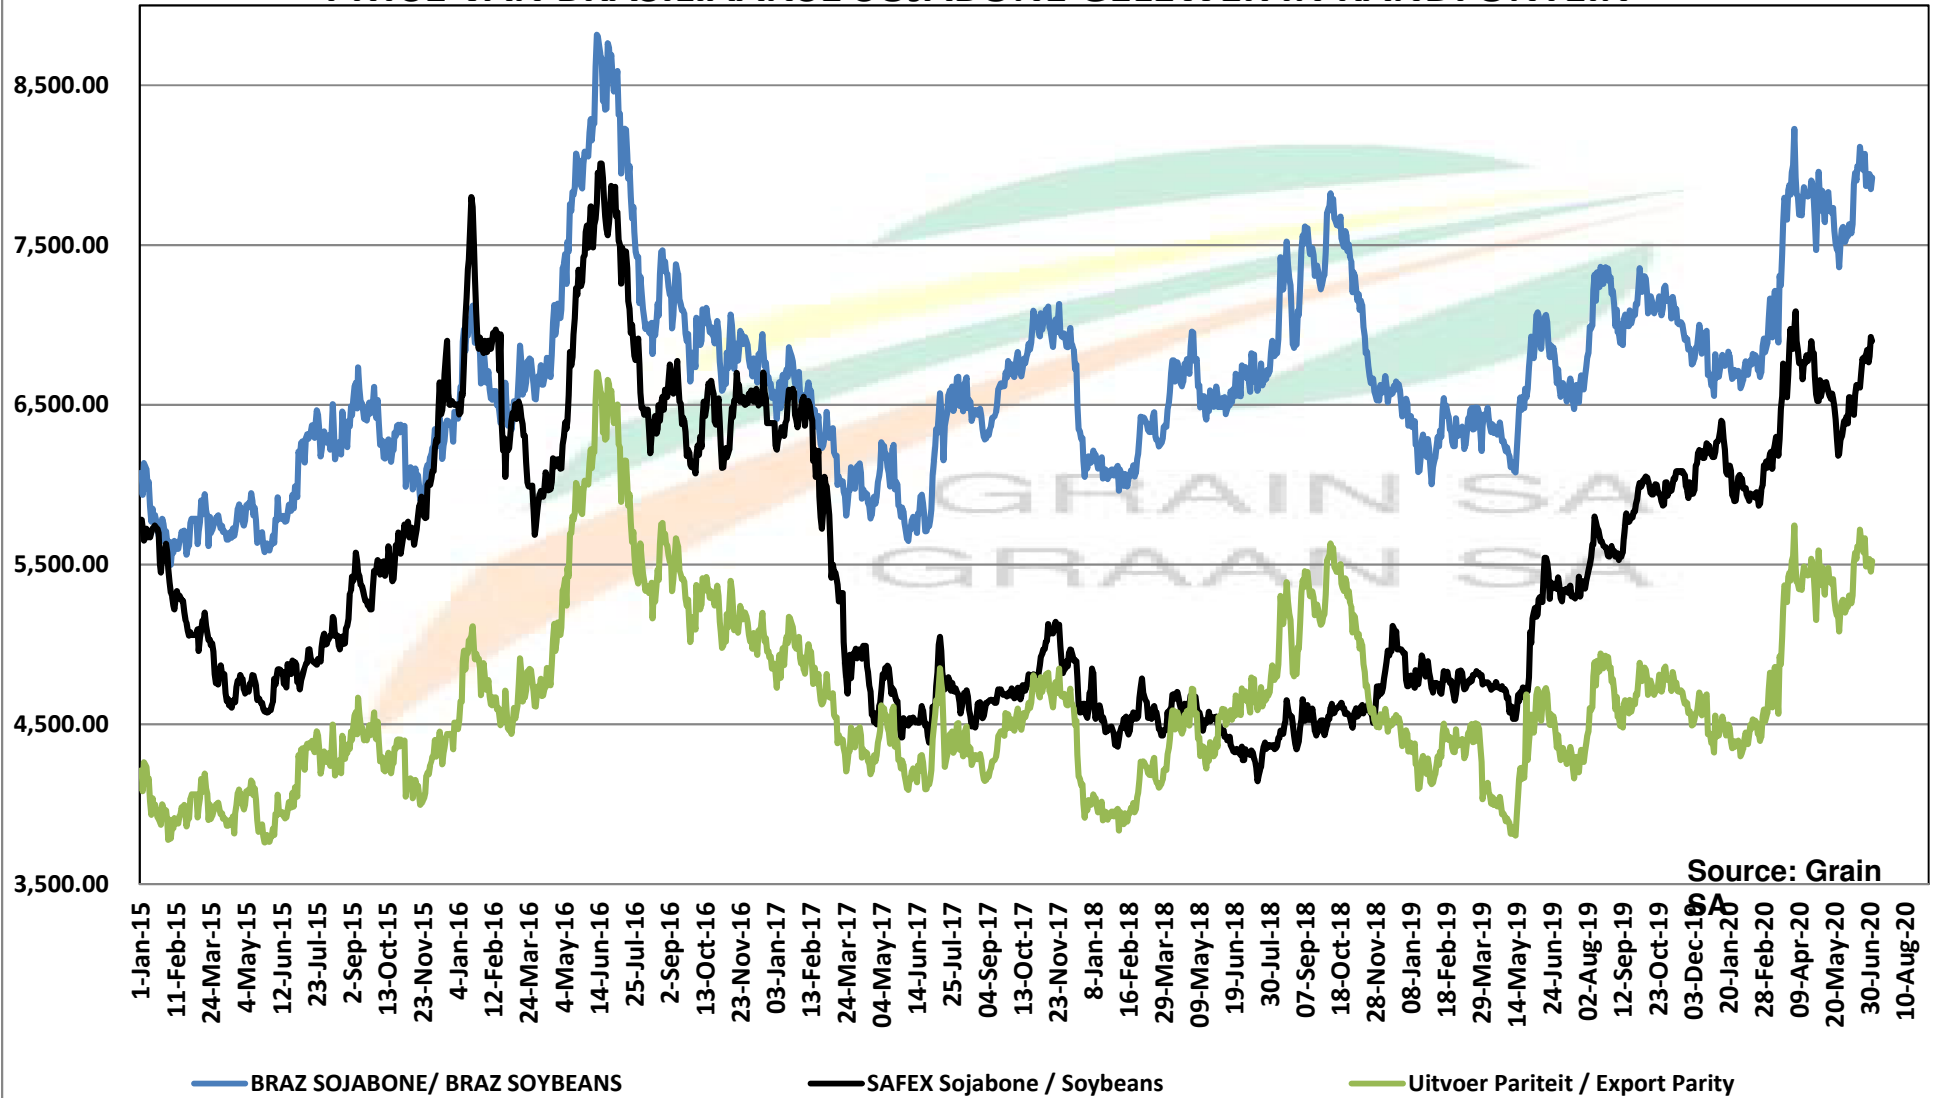

PRICES OF DERIVED SOYBEAN DELIVERED IN RANDFONTEIN PRYSE VAN AFGELEIDE SOJABONE GELEWER IN RANDFONTEIN

Source: Grain SA

PRICES OF SOYBEAN CRUSHING MARGIN PRYSE VAN SOJABOON PERSMARGE

Source: Grain SA

PRICES OF BRAZILIAN SOYBEAN DELIVERED IN RANDFONTEIN
PRYSE VAN BRASILIAANSE SOJABONE GELEWER IN RANDFONTEIN

Source: Grain

Prices of Canola in the South Cape (Swellendam)
 Canolapryse in die Suid-Kaap (Swellendam)

Source: Grain SA

PRICES OF PROCESSED AND GRADED USA CHOICE GRADE GROUNDNUTS (40/50) (RANDFONTEIN)
PRYSE VAN UITGEDOP EN GESORTEERDE VSA KEURGRAAD GRONDBONE MET 'N PITGROOTTE VAN
40/50 pitgrootte (RANDFONTEIN)