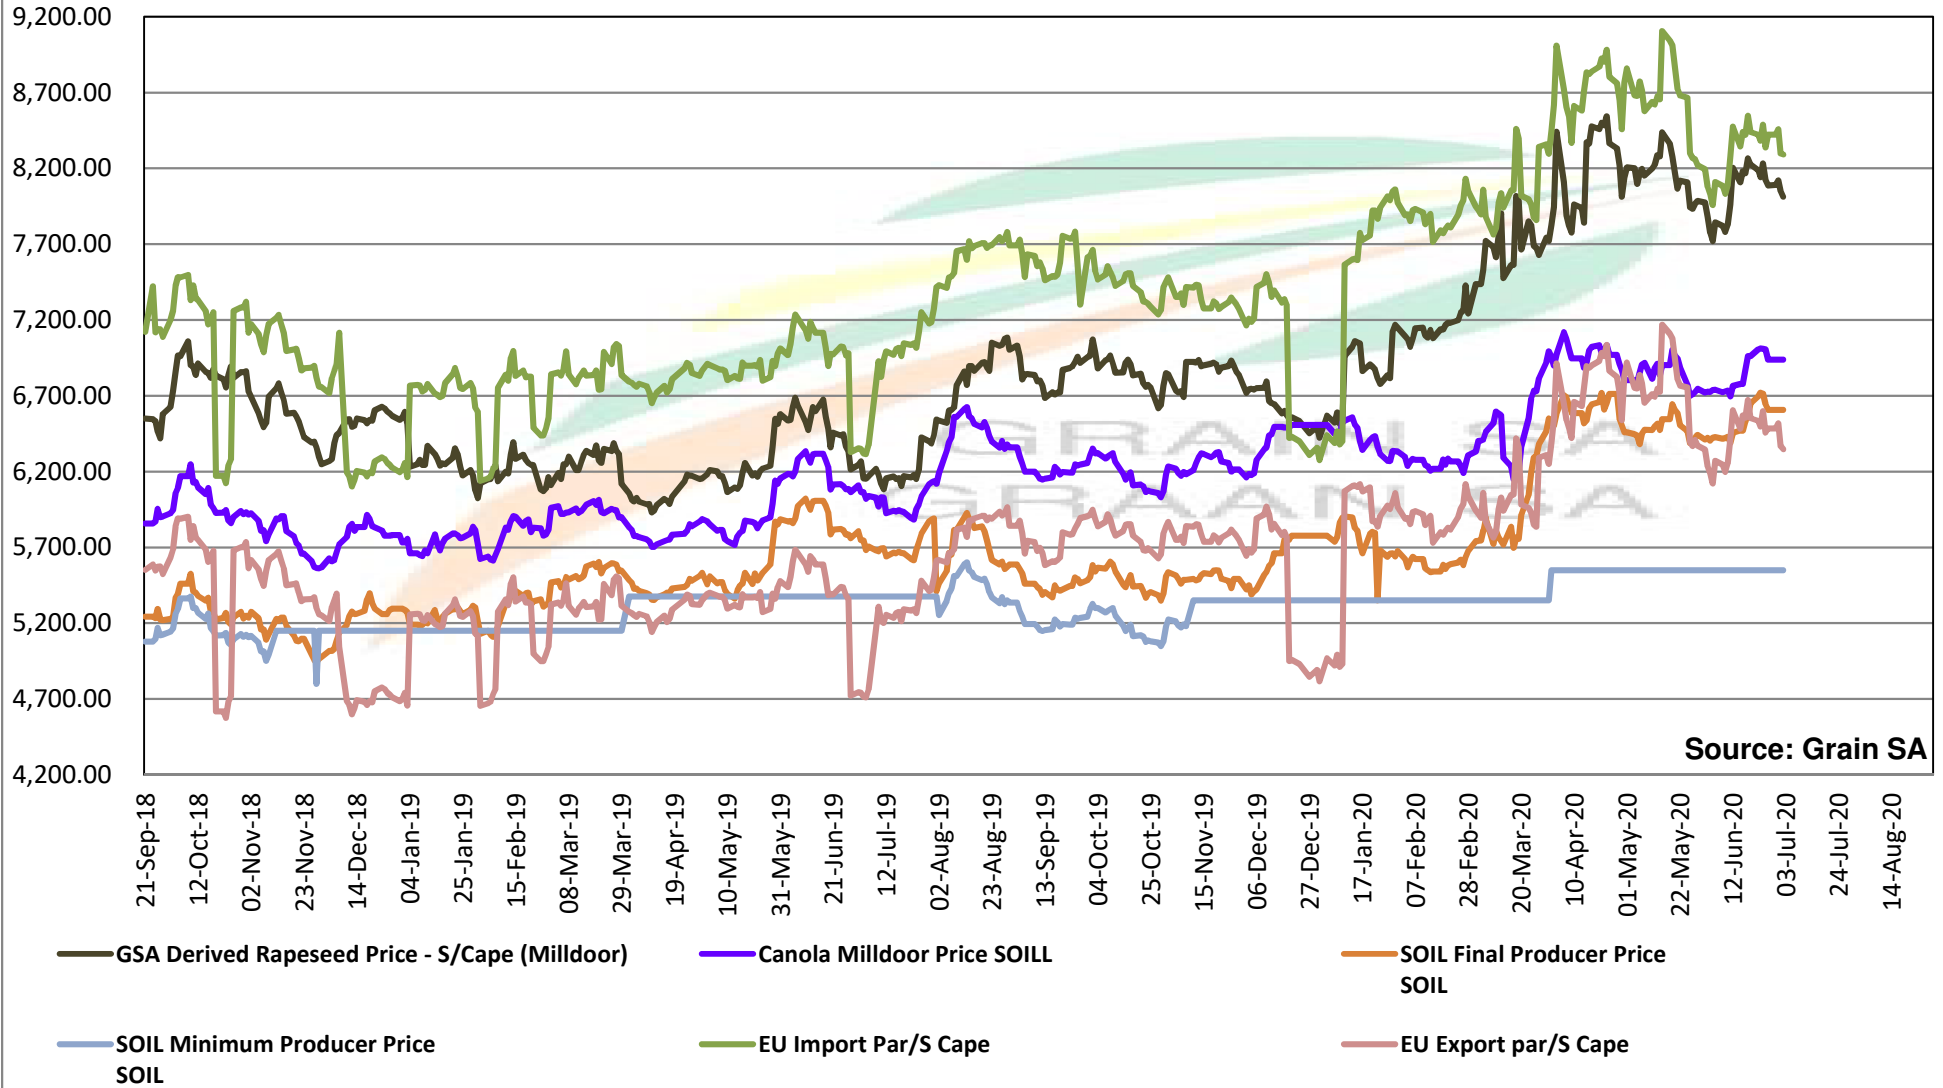

PRICES OF DERIVED SOYBEAN DELIVERED IN RANDFONTEIN PRYSE VAN AFGELEIDE SOJABONE GELEWER IN RANDFONTEIN

Source: Grain SA

PRICES OF SOYBEAN CRUSHING MARGIN PRYSE VAN SOJABOON PERSMARGE

Source: Grain SA

PRICES OF BRAZILIAN SOYBEAN DELIVERED IN RANDFONTEIN
PRYSE VAN BRASILIAANSE SOJABONE GELEWER IN RANDFONTEIN

Source: Grain

Prices of Canola in the South Cape (Swellendam)
 Canolapryse in die Suid-Kaap (Swellendam)

Source: Grain SA

PRICES OF PROCESSED AND GRADED USA CHOICE GRADE GROUNDNUTS (40/50) (RANDFONTEIN)
PRYSE VAN UITGEDOP EN GESORTEERDE VSA KEURGRAAD GRONDBONE MET 'N PITGROOTTE VAN
40/50 pitgrootte (RANDFONTEIN)