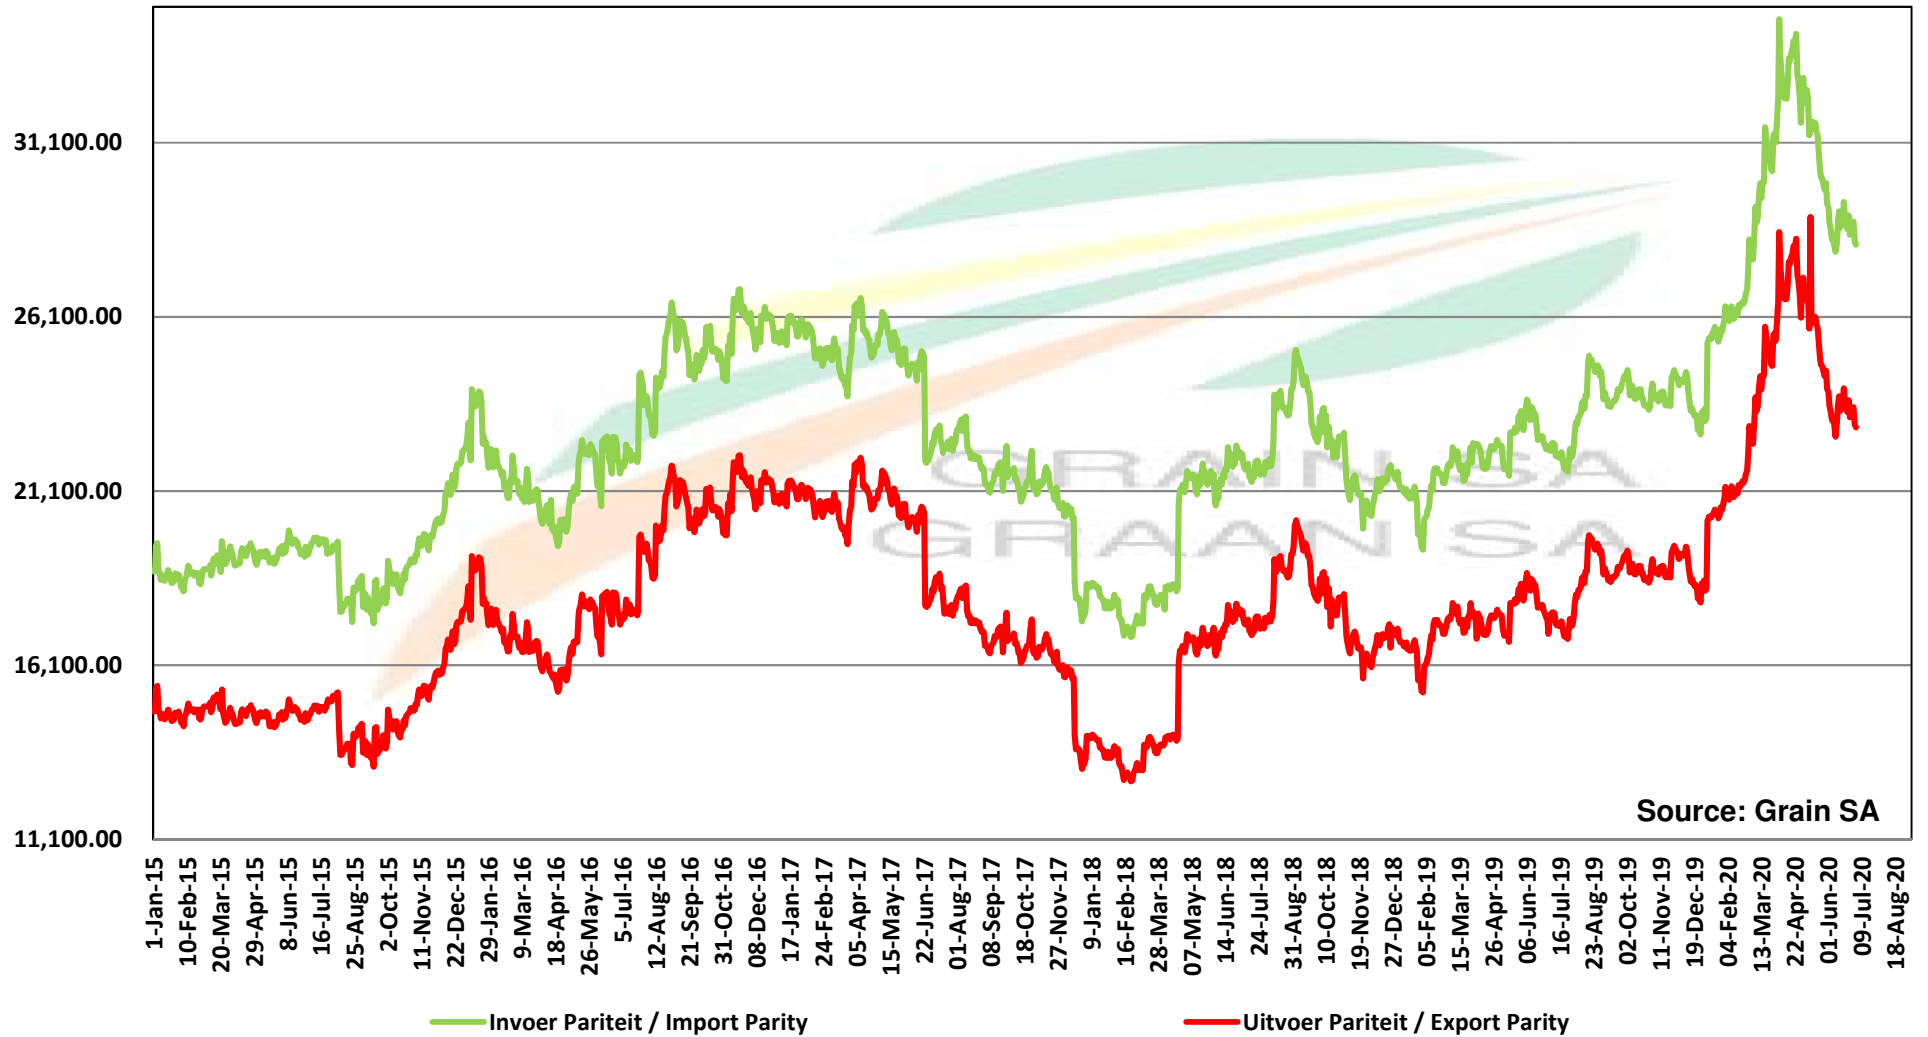

PRICES OF DERIVED SOYBEAN DELIVERED IN RANDFONTEIN PRYSE VAN AFGELEIDE SOJABONE GELEWER IN RANDFONTEIN

Source: Grain SA

PRICES OF SOYBEAN CRUSHING MARGIN PRYSE VAN SOJABOON PERSMARGE

Source: Grain SA

PRICES OF BRAZILIAN SOYBEAN DELIVERED IN RANDFONTEIN
PRYSE VAN BRASILIAANSE SOJABONE GELEWER IN RANDFONTEIN

Source: Grain

Prices of Canola in the South Cape (Swellendam)
 Canolapryse in die Suid-Kaap (Swellendam)

Source: Grain SA

PRICES OF PROCESSED AND GRADED USA CHOICE GRADE GROUNDNUTS (40/50) (RANDFONTEIN)
PRYSE VAN UITGEDOP EN GESORTEERDE VSA KEURGRAAD GRONDBONE MET 'N PITGROOTTE VAN
40/50 pitgrootte (RANDFONTEIN)