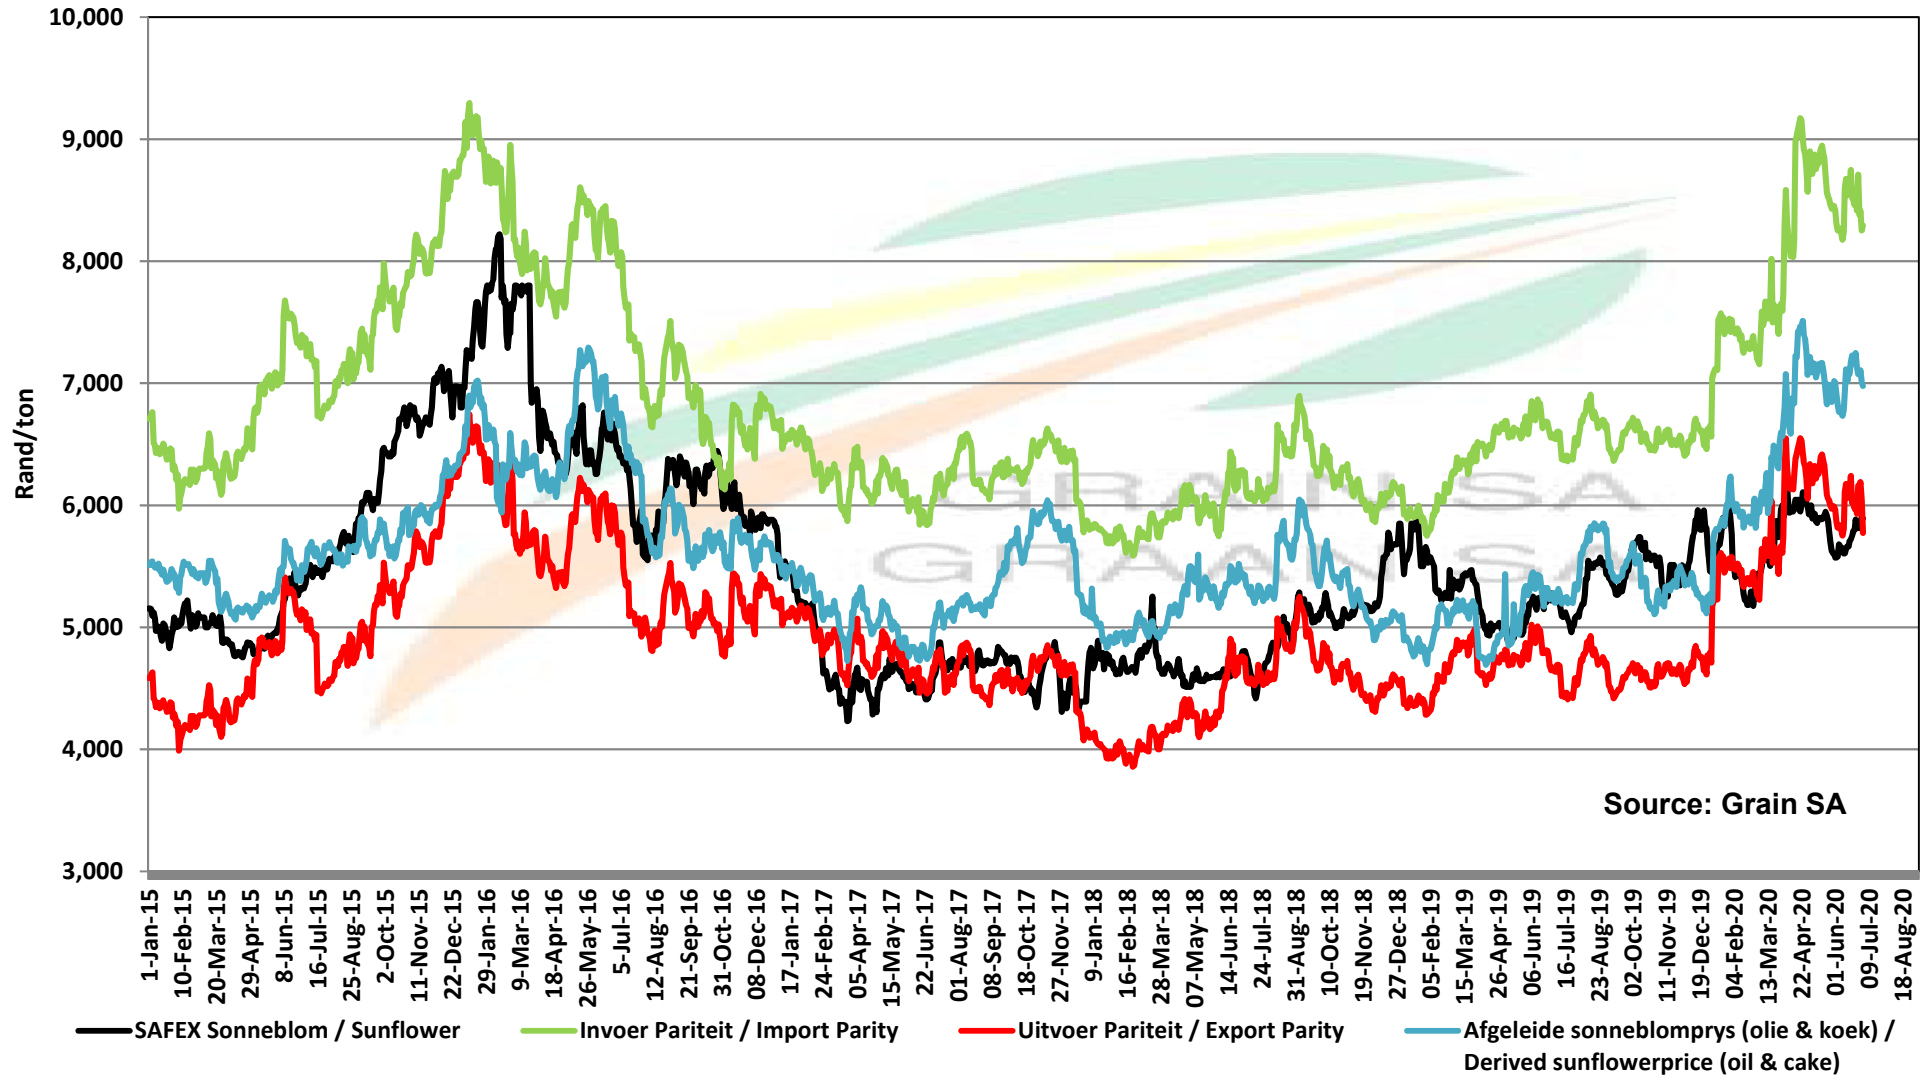

PRICES OF EU SUNFLOWER SEED DELIVERED IN RANDFONTEIN PRYSE VAN EU SONNEBLOMSAAD GELEWER IN RANDFONTEIN

Source: Grain SA

PRICES OF EU SUNFLOWER SEED DELIVERED IN RANDFONTEIN
PRYSE VAN EU SONNEBLOMSAAD GELEWER IN RANDFONTEIN

Source: Grain SA

PRICES OF SOYBEAN SEED DELIVERED IN RANDFONTEIN PRYSE VAN SOJABOONSAAD GELEWER IN RANDFONTEIN

Source: Grain SA

PRICES OF ARGENTINIAN SOYBEAN SEED DELIVERED IN RANDFONTEIN

PRYSE VAN ARGENTYNSE SOJABOONSAAD GELEWER IN RANDFONTEIN