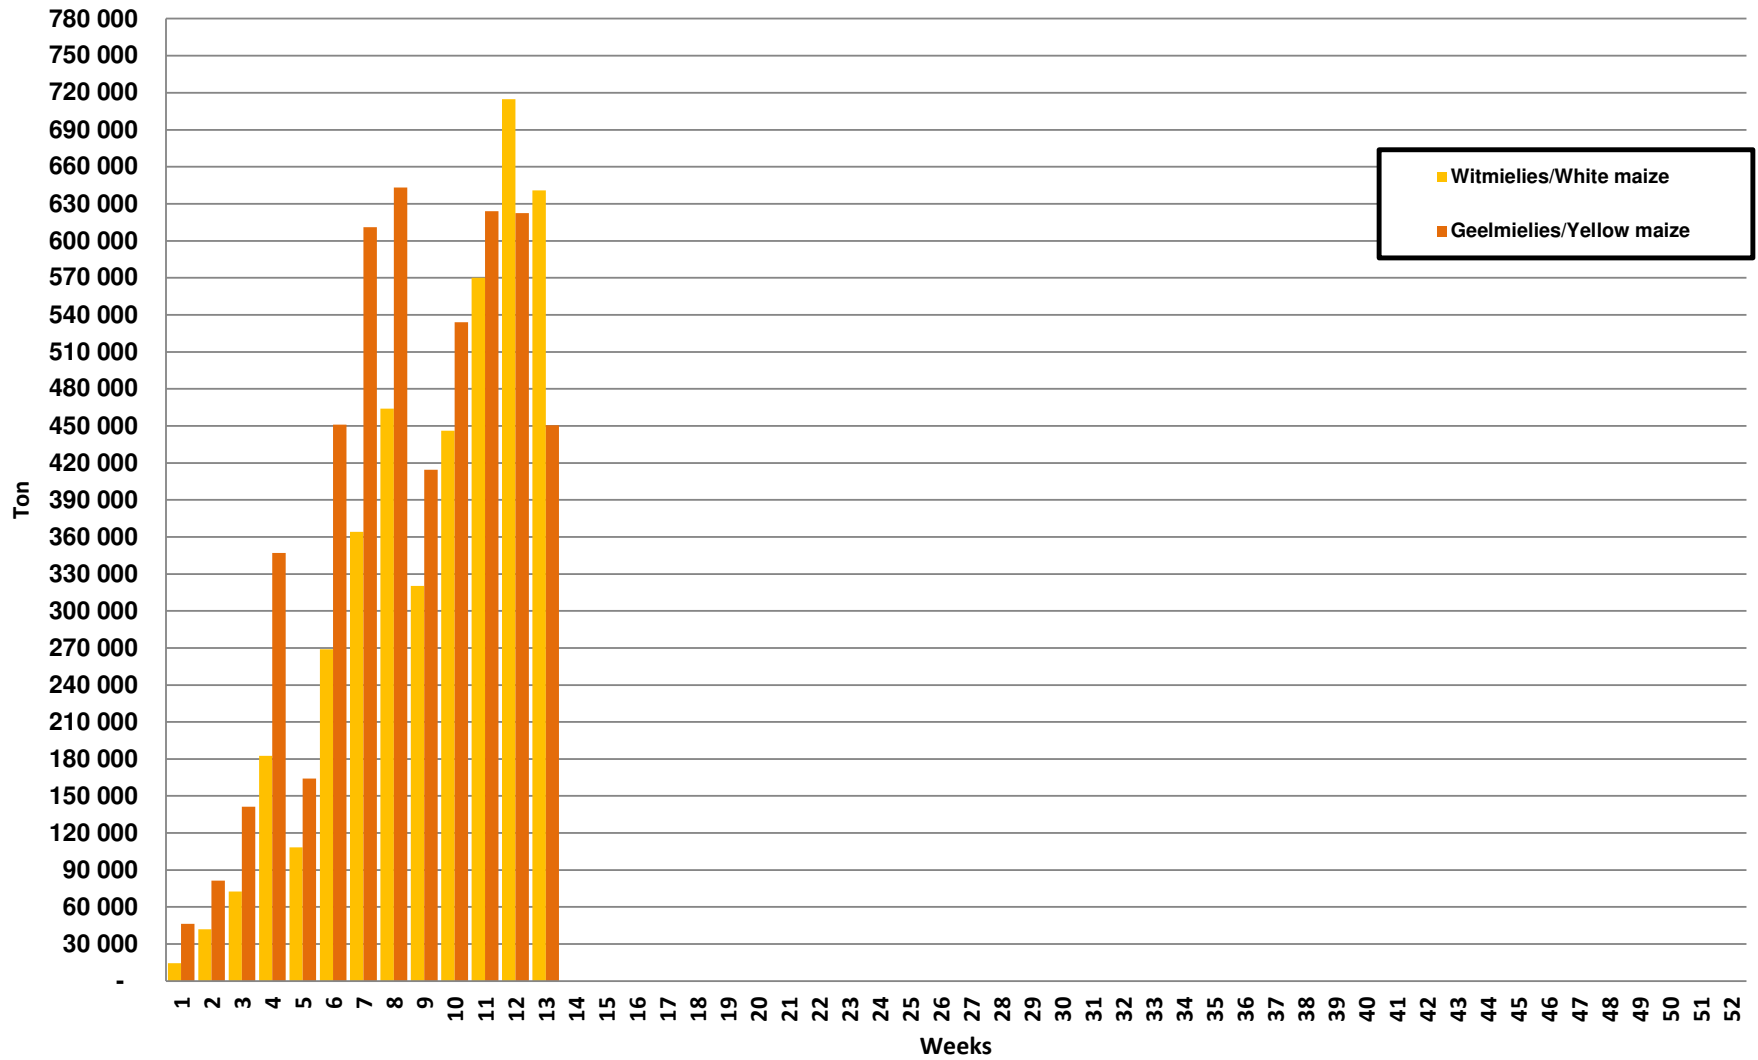

White Maize: Weekly producer deliveries

Yellow Maize: Weekly producer deliveries

Weeklikse mielielewerings (Bemarkingsjaar: Mei tot April 2020/21)

Weeklikse totale mielielewerings (Bemarkingsjaar: Mei tot April)

Weeklikse kumulatiewe mielielewerings (Bemarkingsjaar: Mei tot April)

Total YTD WM deliveries for the 2022/23 season vs previous season's

Total YTD YM deliveries for the 2022/23 season vs previous season's