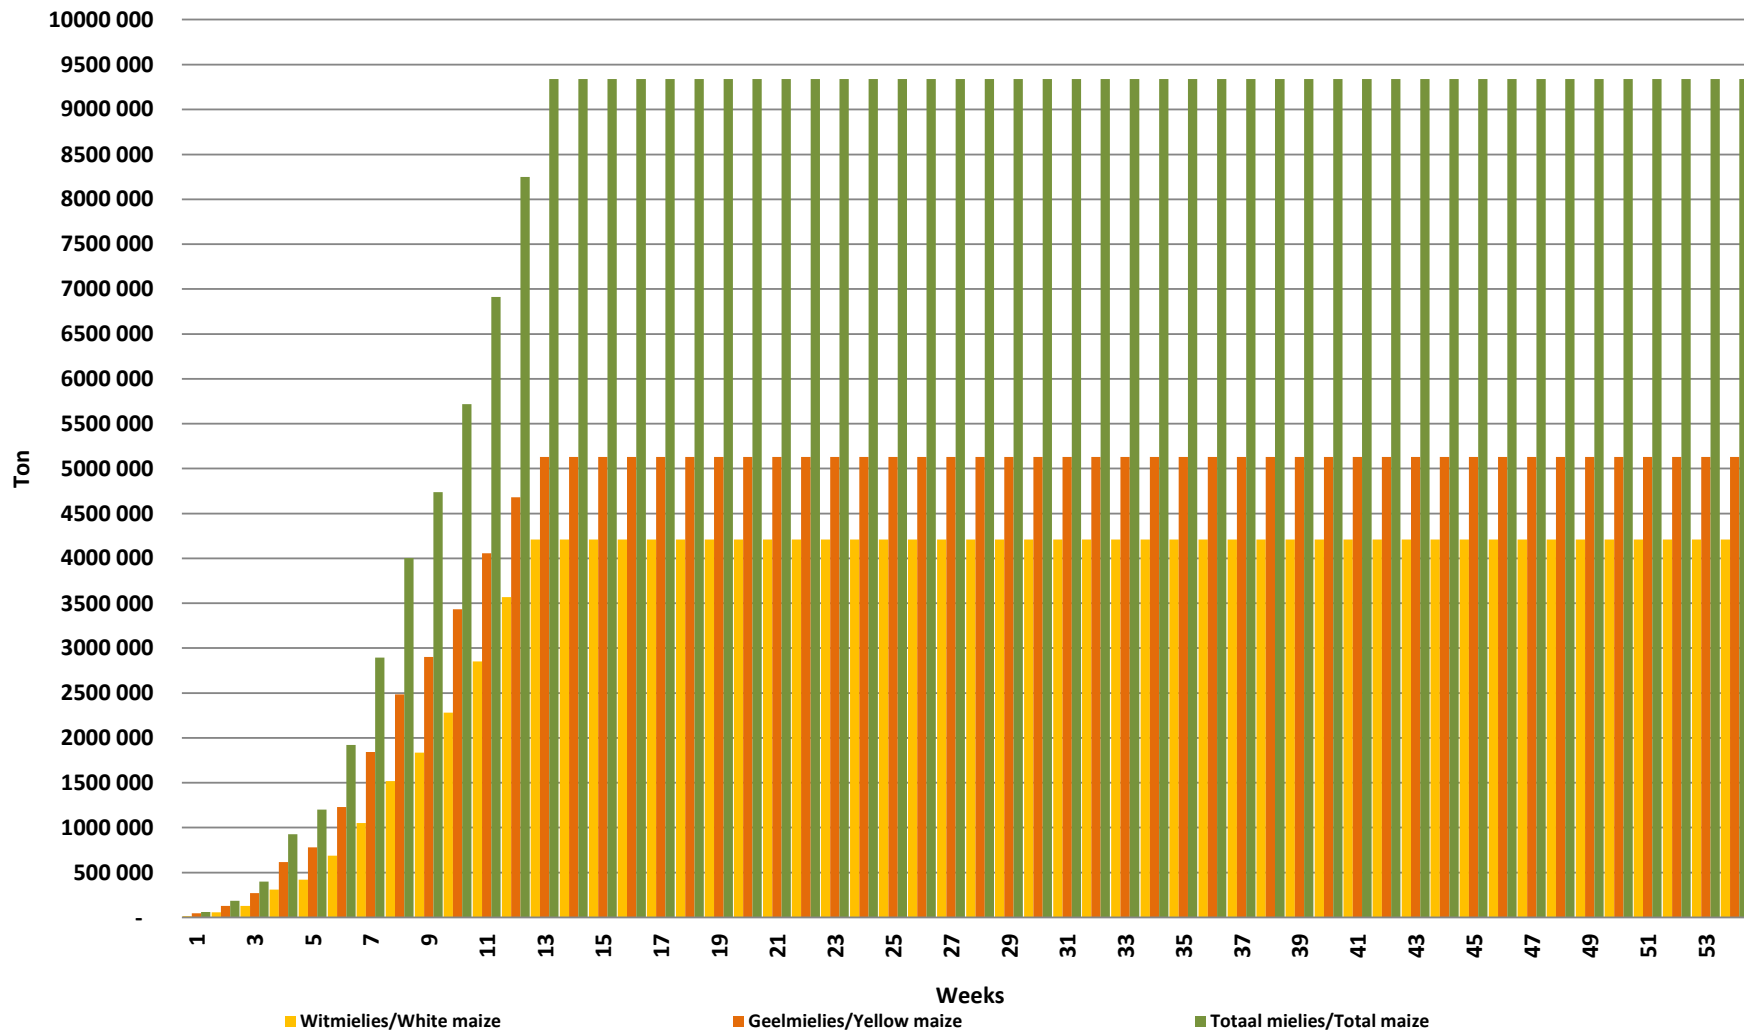

White Maize: Weekly producer deliveries

Yellow Maize: Weekly producer deliveries

Weeklikse mielielewerings (Bemarkingsjaar: Mei tot April 2020/21)

Weeklikse totale mielielewerings (Bemarkingsjaar: Mei tot April)

Weeklikse kumulatiewe mielielewerings (Bemarkingsjaar: Mei tot April)

Total YTD WM deliveries for the 2022/23 season vs previous season's

Total YTD YM deliveries for the 2022/23 season vs previous season's