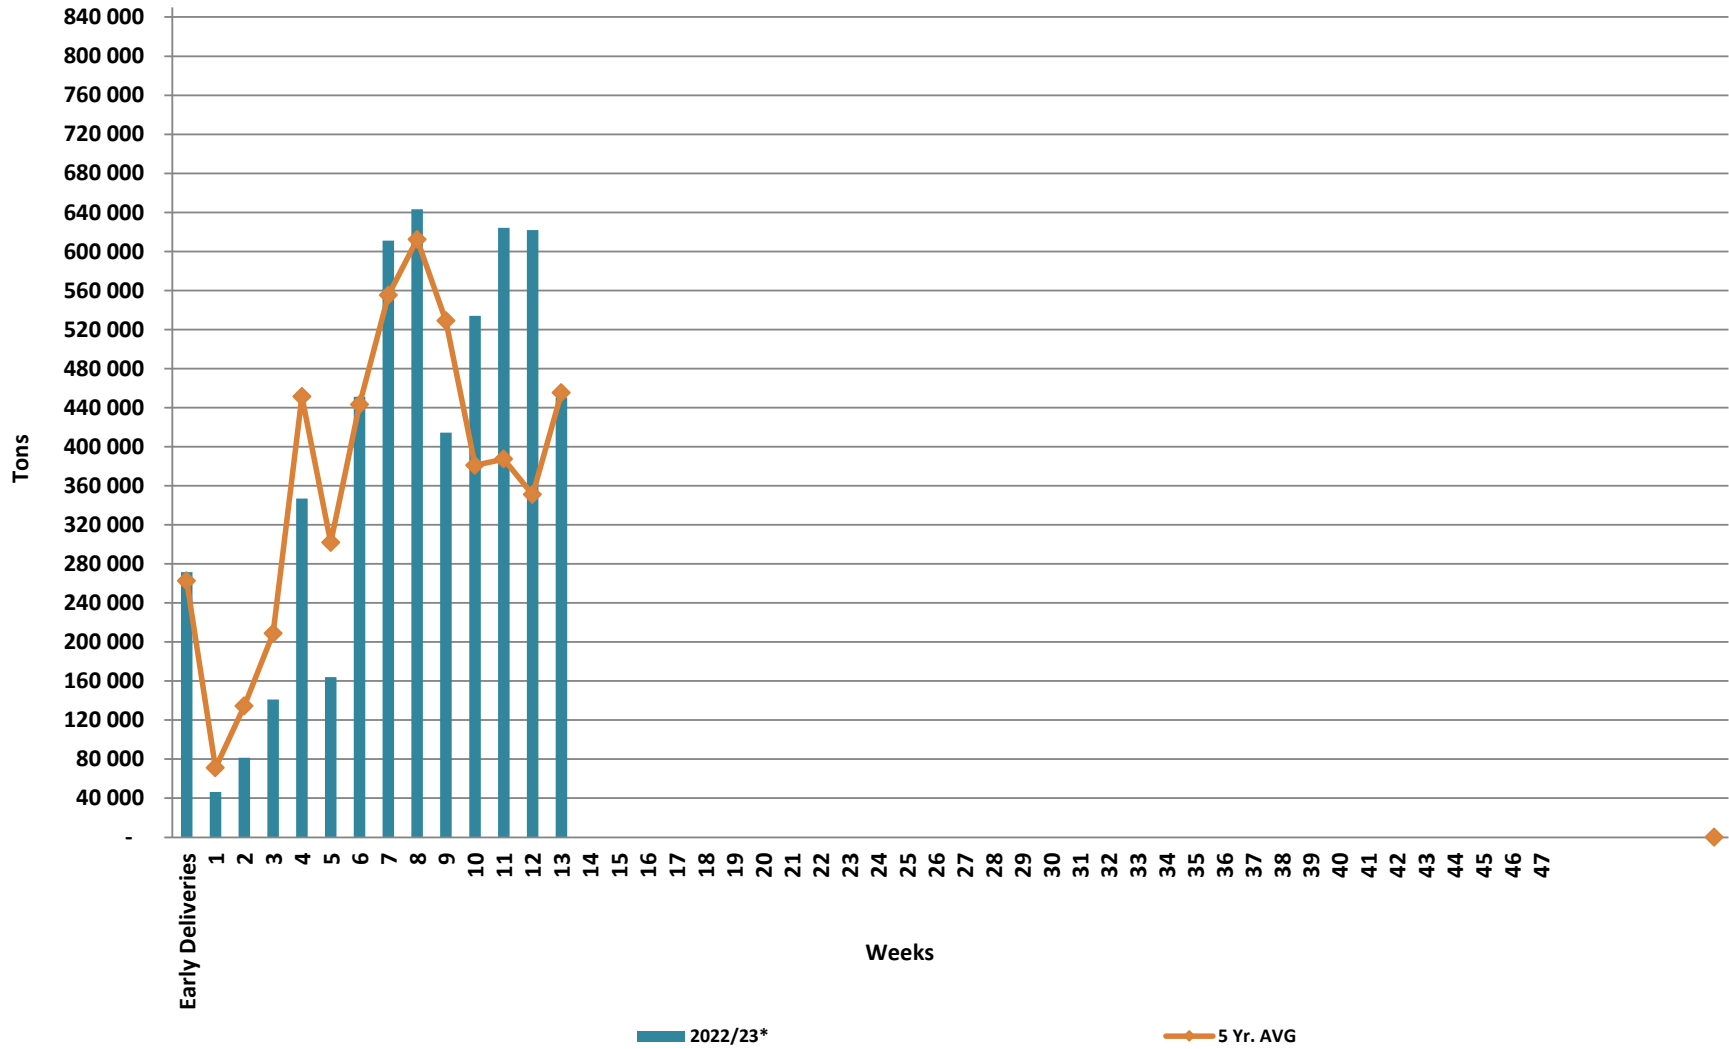

White Maize: Weekly producer deliveries

Yellow Maize: Weekly producer deliveries

Weeklikse mielielewerings (Bemarkingsjaar: Mei tot April 2020/21)

Weeklikse totale mielielewerings (Bemarkingsjaar: Mei tot April)

Weeklikse kumulatiewe mielielewerings (Bemarkingsjaar: Mei tot April)

Total YTD WM deliveries for the 2022/23 season vs previous season's

Total YTD YM deliveries for the 2022/23 season vs previous season's