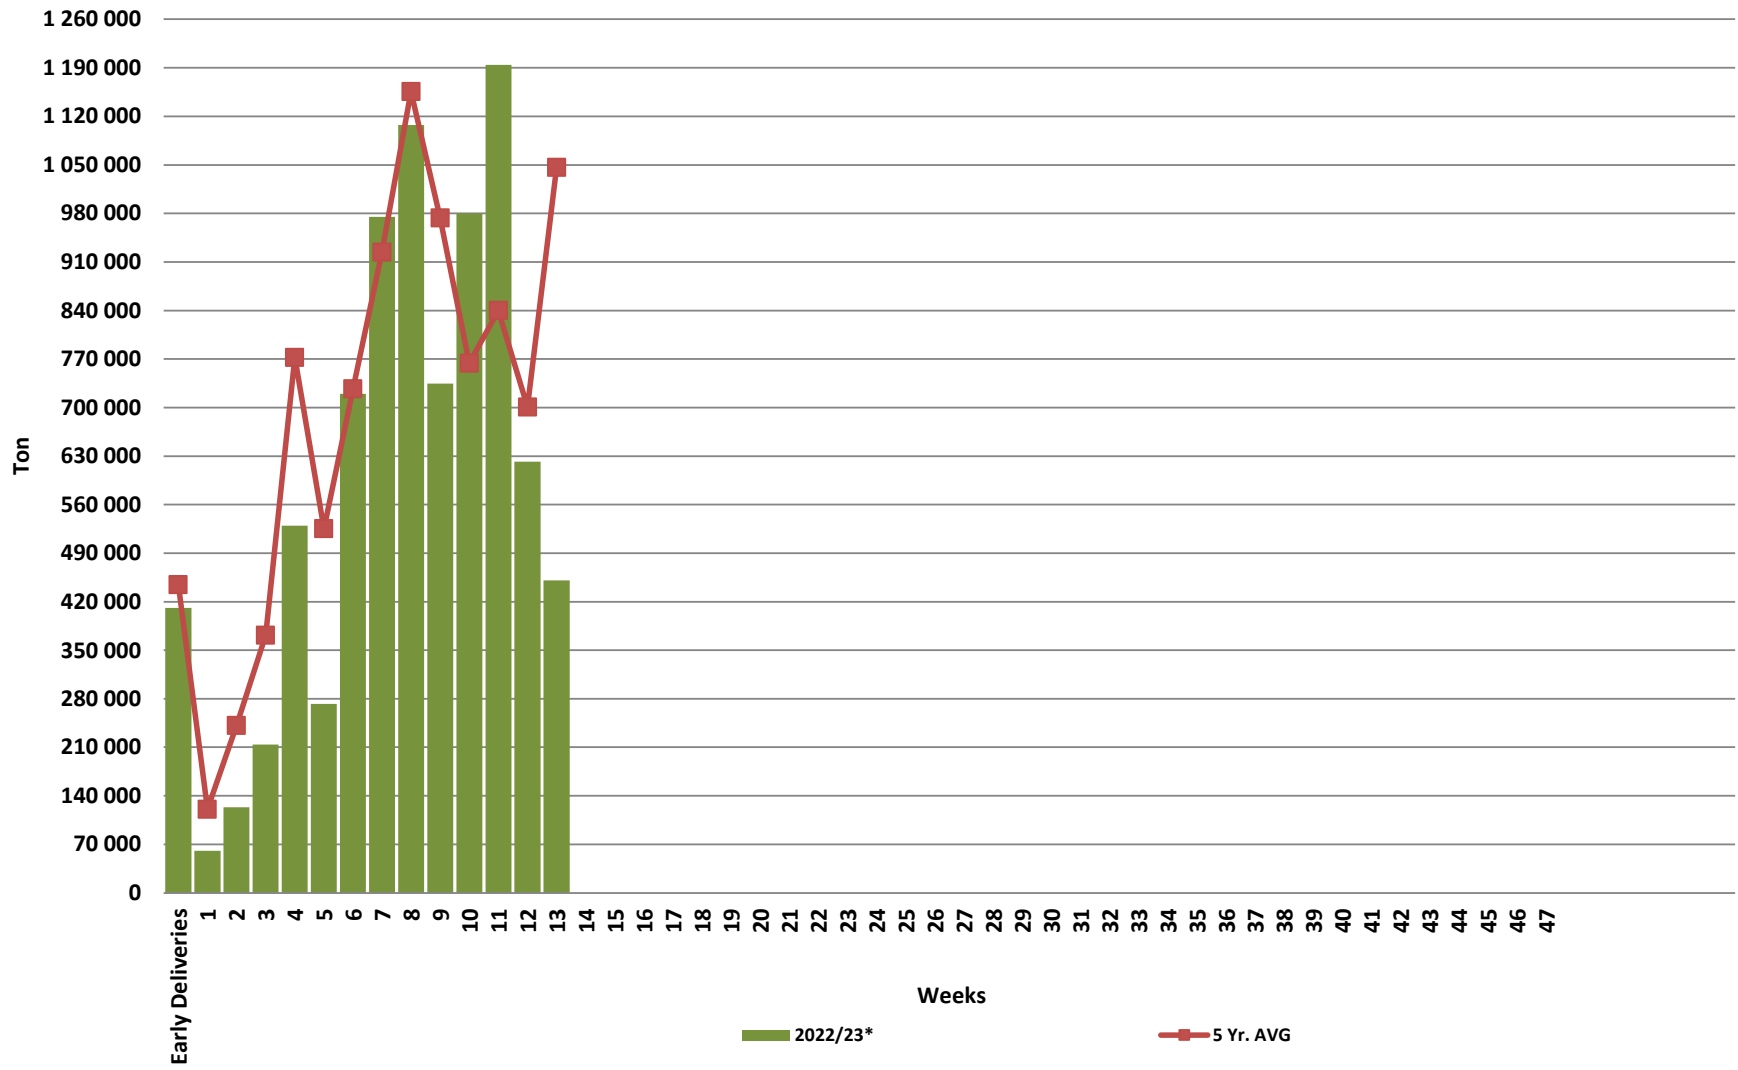

White Maize: Weekly producer deliveries

Yellow Maize: Weekly producer deliveries

Weeklikse mielielewerings (Bemarkingsjaar: Mei tot April 2020/21)

Weeklikse totale mielielewerings (Bemarkingsjaar: Mei tot April)

Weeklikse kumulatiewe mielielewerings (Bemarkingsjaar: Mei tot April)

Total YTD WM deliveries for the 2022/23 season vs previous season's

Total YTD YM deliveries for the 2022/23 season vs previous season's