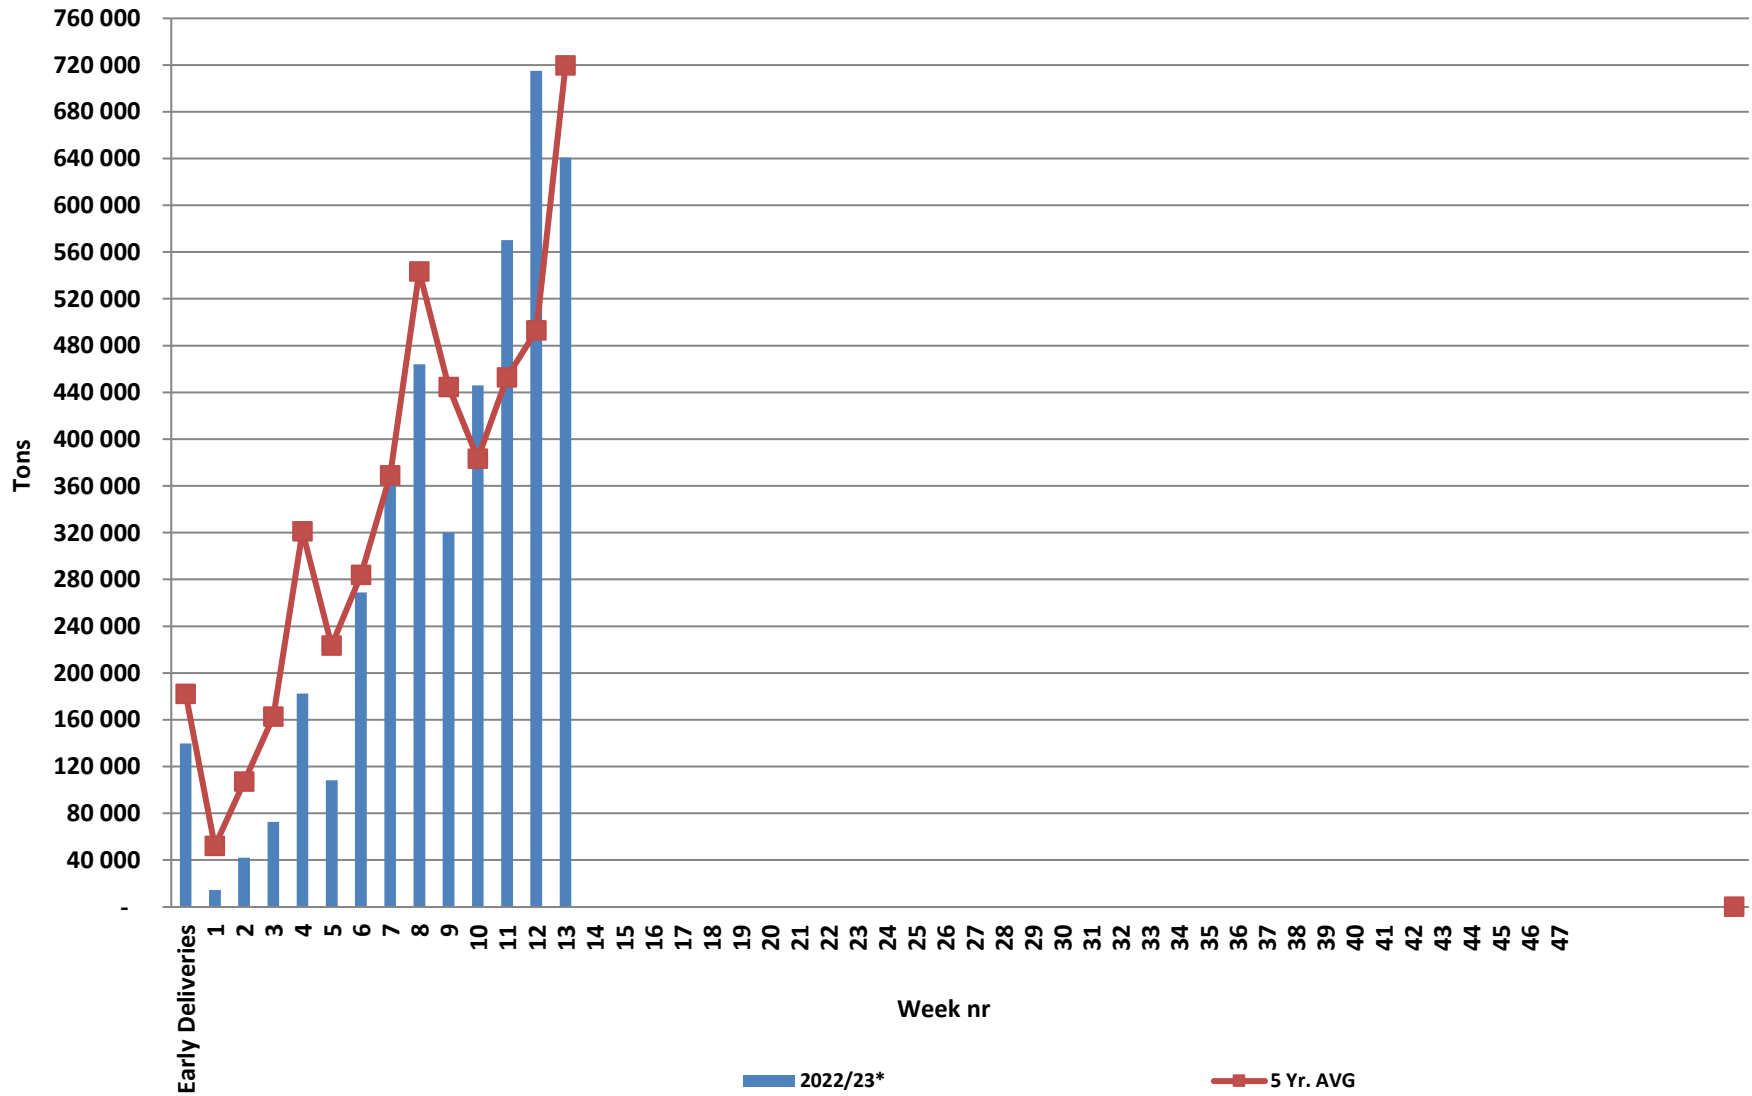

White Maize: Weekly producer deliveries

Yellow Maize: Weekly producer deliveries

Weeklikse mielielewerings (Bemarkingsjaar: Mei tot April 2020/21)

Weeklikse totale mielielewerings (Bemarkingsjaar: Mei tot April)

Weeklikse kumulatiewe mielielewerings (Bemarkingsjaar: Mei tot April)

Total YTD WM deliveries for the 2022/23 season vs previous season's

Total YTD YM deliveries for the 2022/23 season vs previous season's