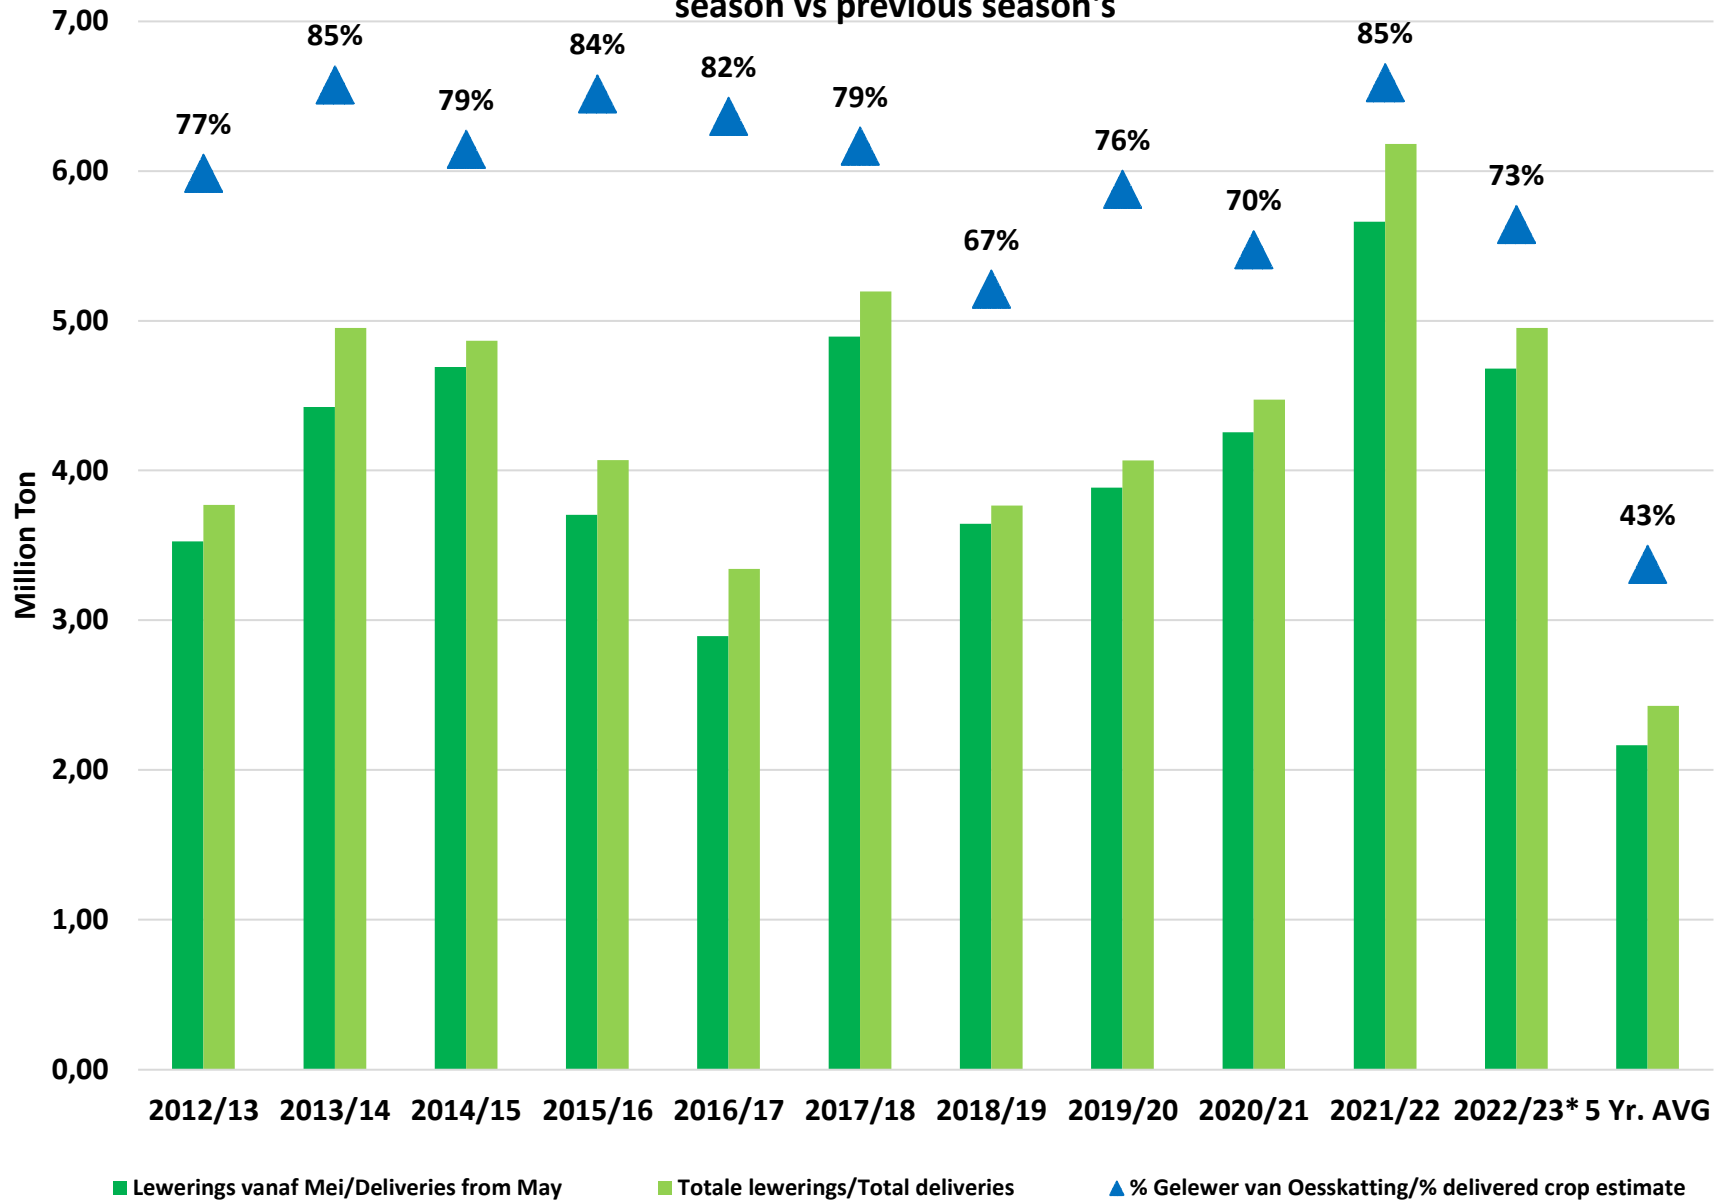

White Maize: Weekly producer deliveries

Yellow Maize: Weekly producer deliveries

Weeklikse mielielewerings (Bemarkingsjaar: Mei tot April 2020/21)

Weeklikse totale mielielewerings (Bemarkingsjaar: Mei tot April)

Weeklikse kumulatiewe mielielewerings (Bemarkingsjaar: Mei tot April)

Total YTD WM deliveries for the 2022/23 season vs previous season's

Total YTD YM deliveries for the 2022/23 season vs previous season's