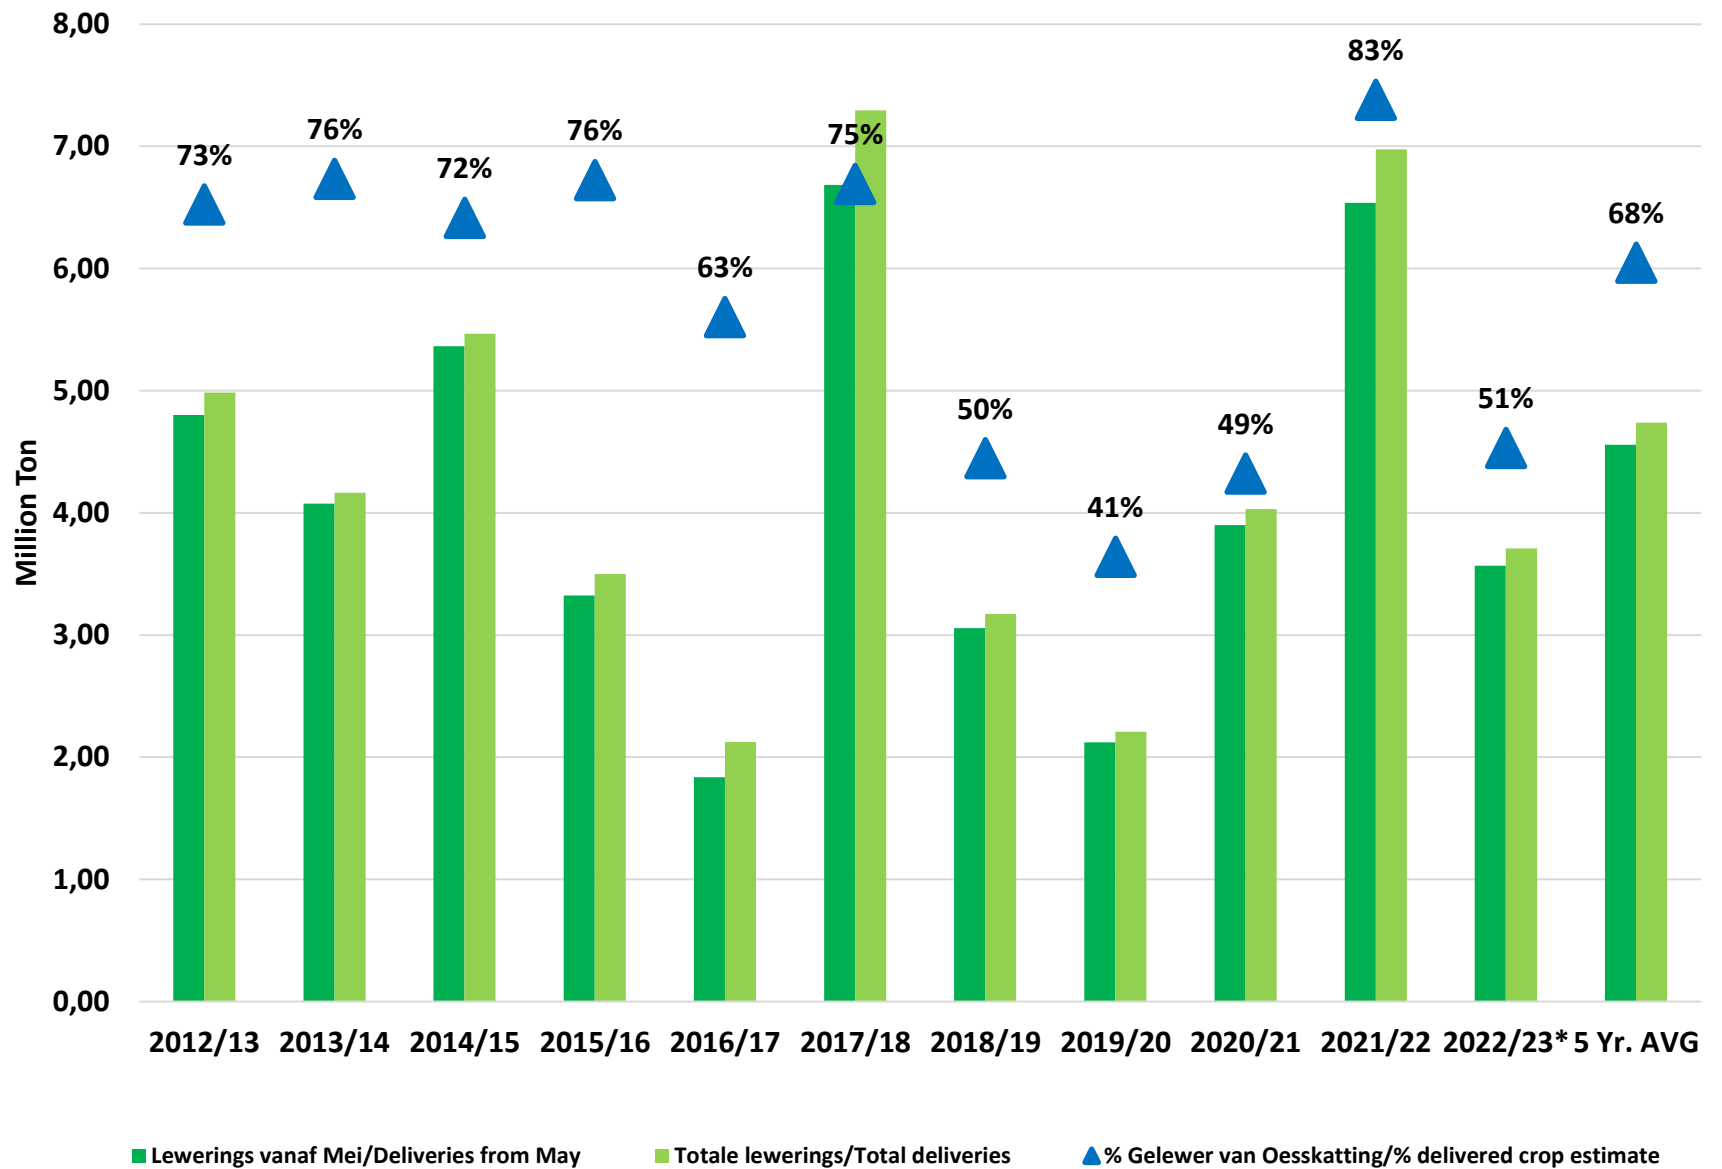

White Maize: Weekly producer deliveries

Yellow Maize: Weekly producer deliveries

Weeklikse mielielewerings (Bemarkingsjaar: Mei tot April 2020/21)

Weeklikse totale mielielewerings (Bemarkingsjaar: Mei tot April)

Weeklikse kumulatiewe mielielewerings (Bemarkingsjaar: Mei tot April)

Total YTD WM deliveries for the 2022/23 season vs previous season's

Total YTD YM deliveries for the 2022/23 season vs previous season's