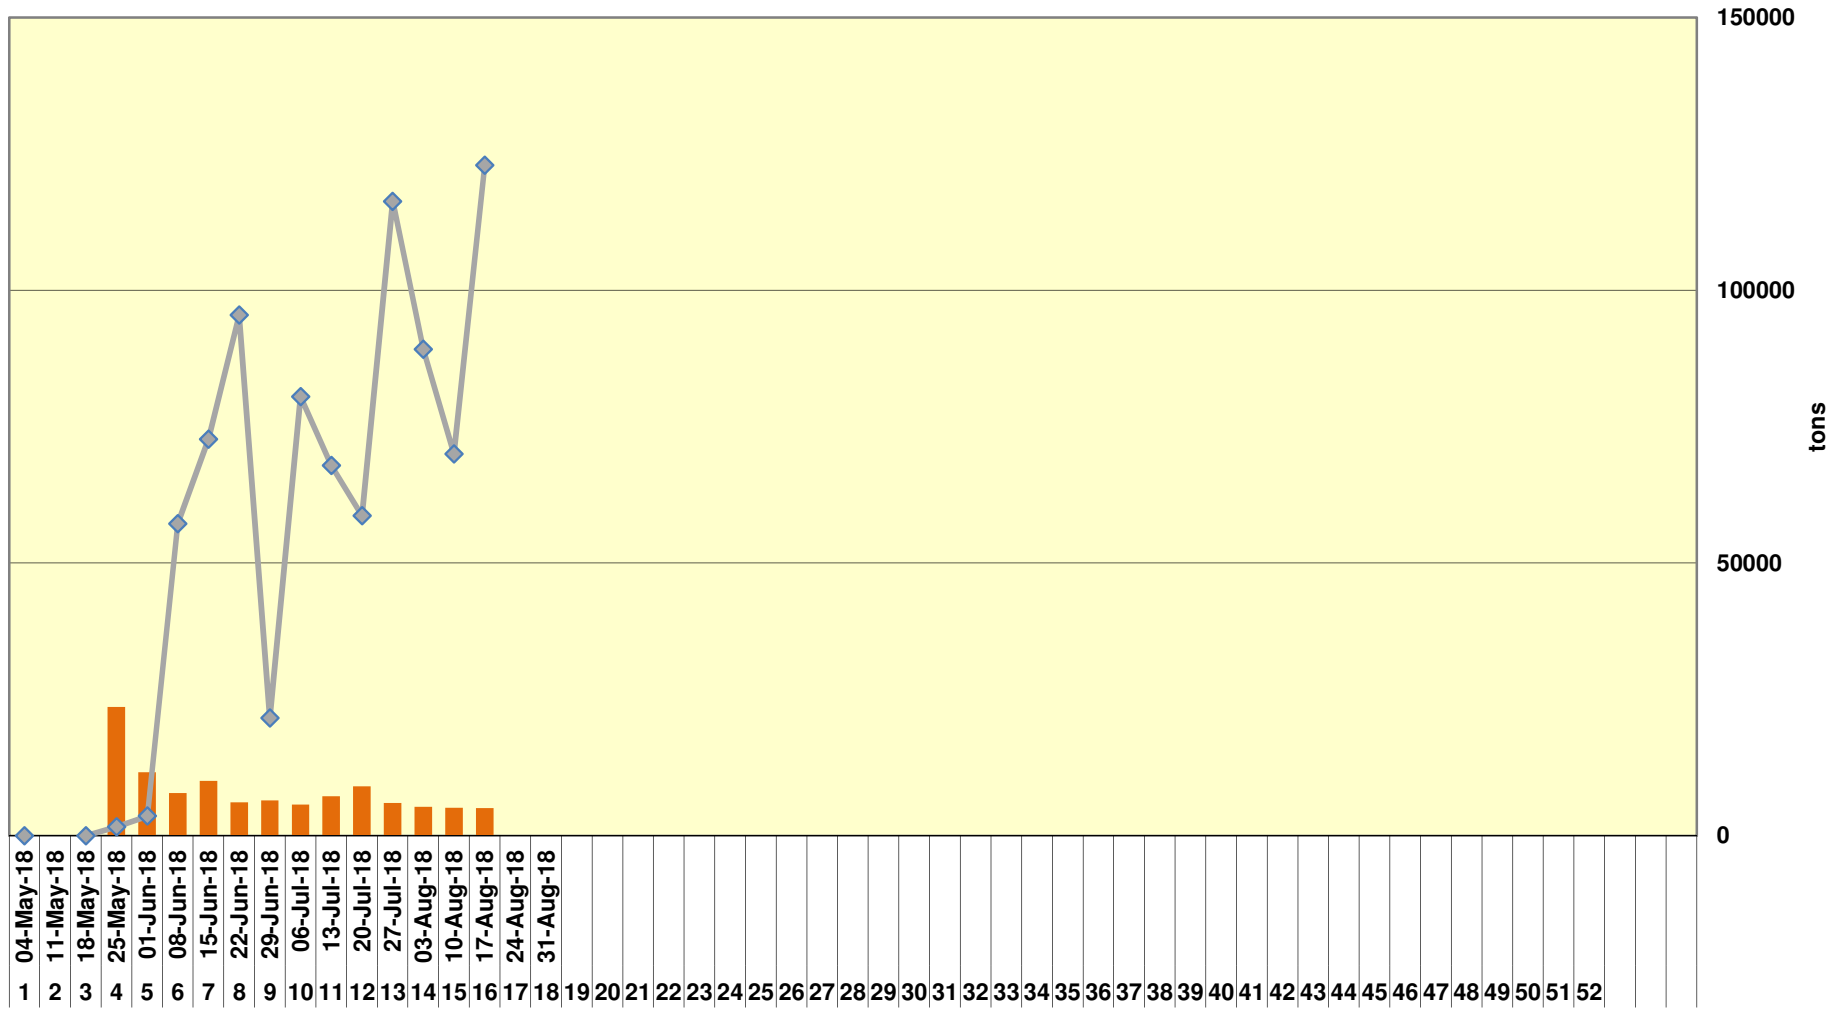

Cumulative Exports of Yellow Maize for 2017/18

■ SAGIS: WEEKLIJKE INVOERE EN UITVOERE 2018/19 Bemerkingselsoen

◆ SAGIS: WEEKLIJKE INVOERE EN UITVOERE 2017/18 Bemerkingselsoen