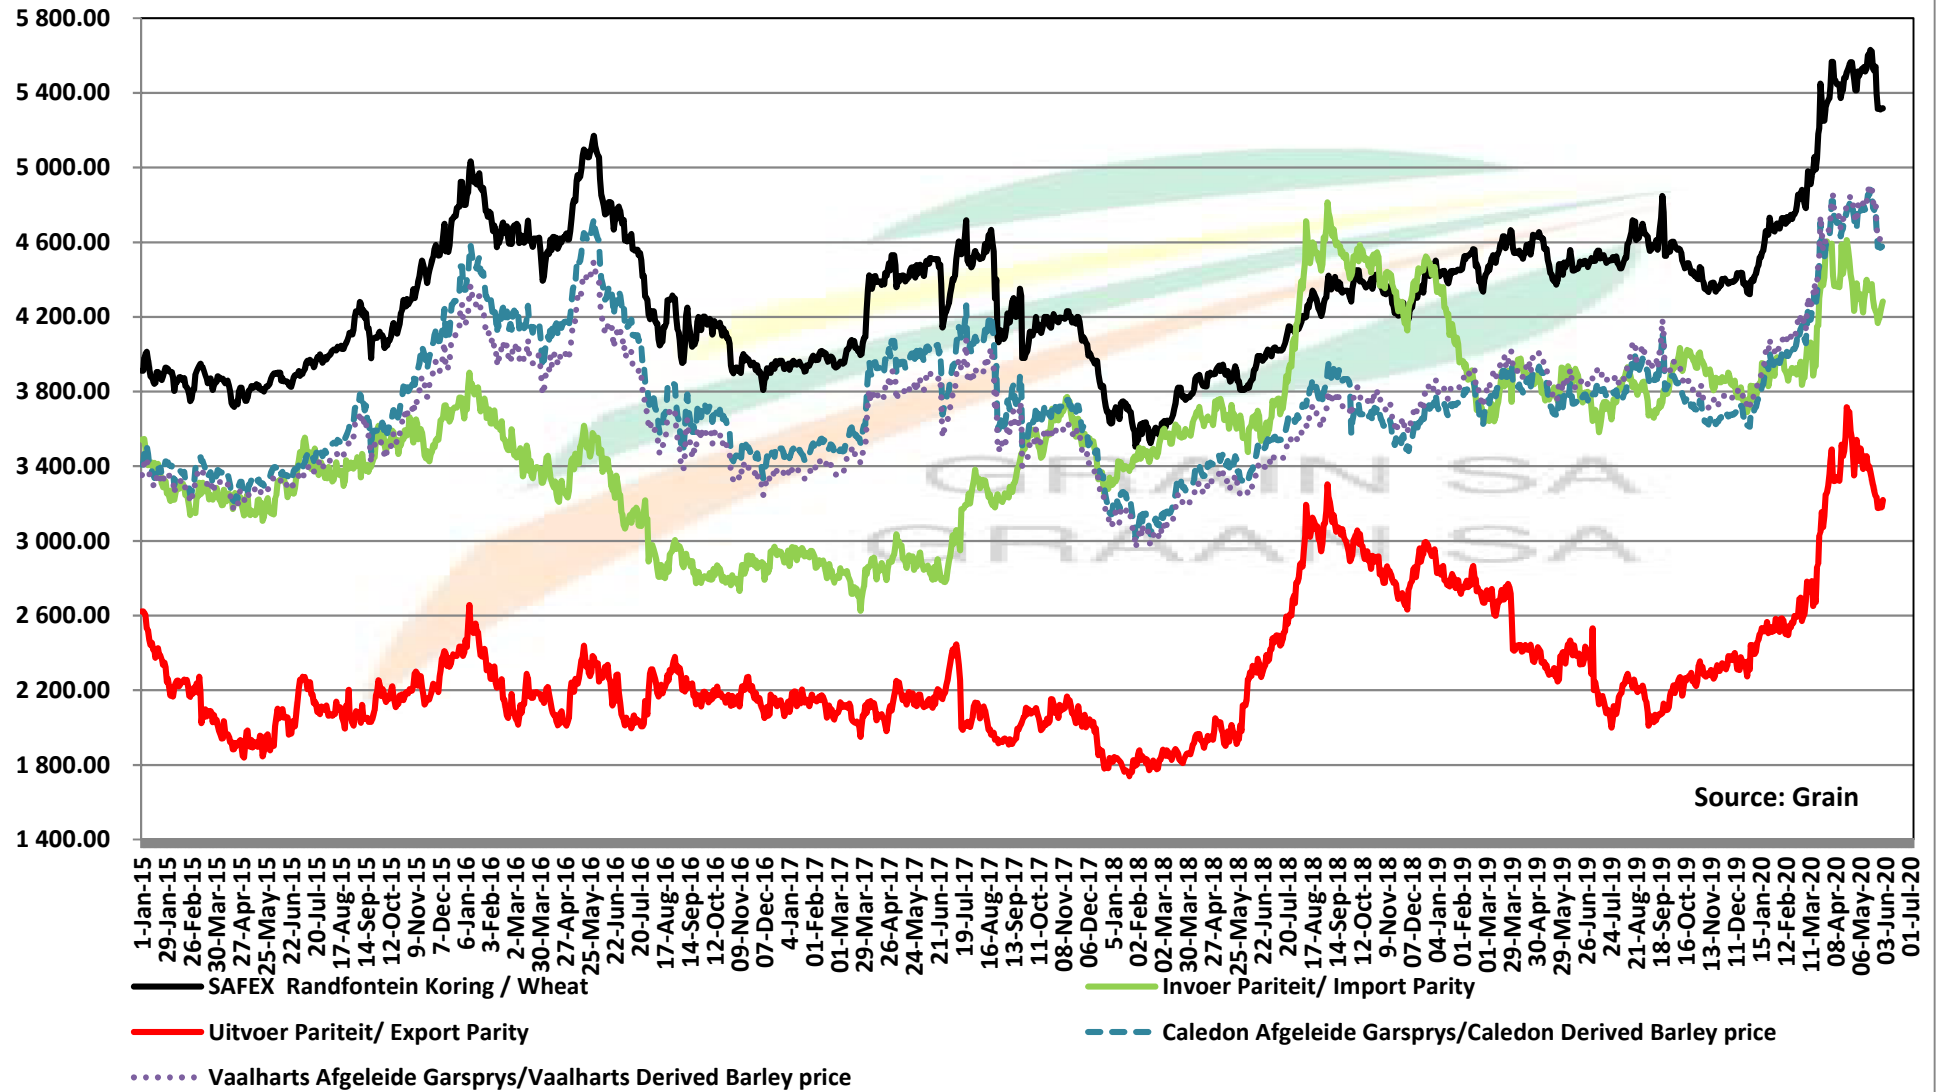

Source: Grain SA

PRICES OF WHEAT DELIVERED IN RANDFONTEIN PRYSE VAN KORING GELEWER IN RANDFONTEIN

— SAFEX Randfontein Koring / Wheat

— Koring VSA HRW #2 / Wheat USA HRW #2

— Argentynse Koring Invoerpariteit/Argentinian Wheat Import Parity

— Duitse Koring Invoerpariteit/German Wheat Import Parity

PRICES OF RSA AND GERMAN WHEAT DELIVERED IN RANDFONTEIN

PRYSE VAN RSA EN DUITSTE KORING GELEWER IN RANDFONTEIN

Source: Grain SA

PRICES OF WHEAT DELIVERED IN DURBAN HARBOUR PRYSE VAN KORING VIR LEWERING IN DURBAN HAWE

PRICES OF BARLEY DELIVERED IN RANDFONTEIN

PRYSE VAN GARS GELEWER IN RANDFONTEIN

IMPORT PARITY OF USA HRW AND FRANCE FEED BARLEY

INVOERPARITEIT VAN VSA HRW KORING EN FRANSE VOERGARS

IMPORT PARITY AND EXPORT PARITY OF USA OATS

INVOERPARITEIT EN UITVOERPARITEIT VAN VSA HAWER

Source: Grain