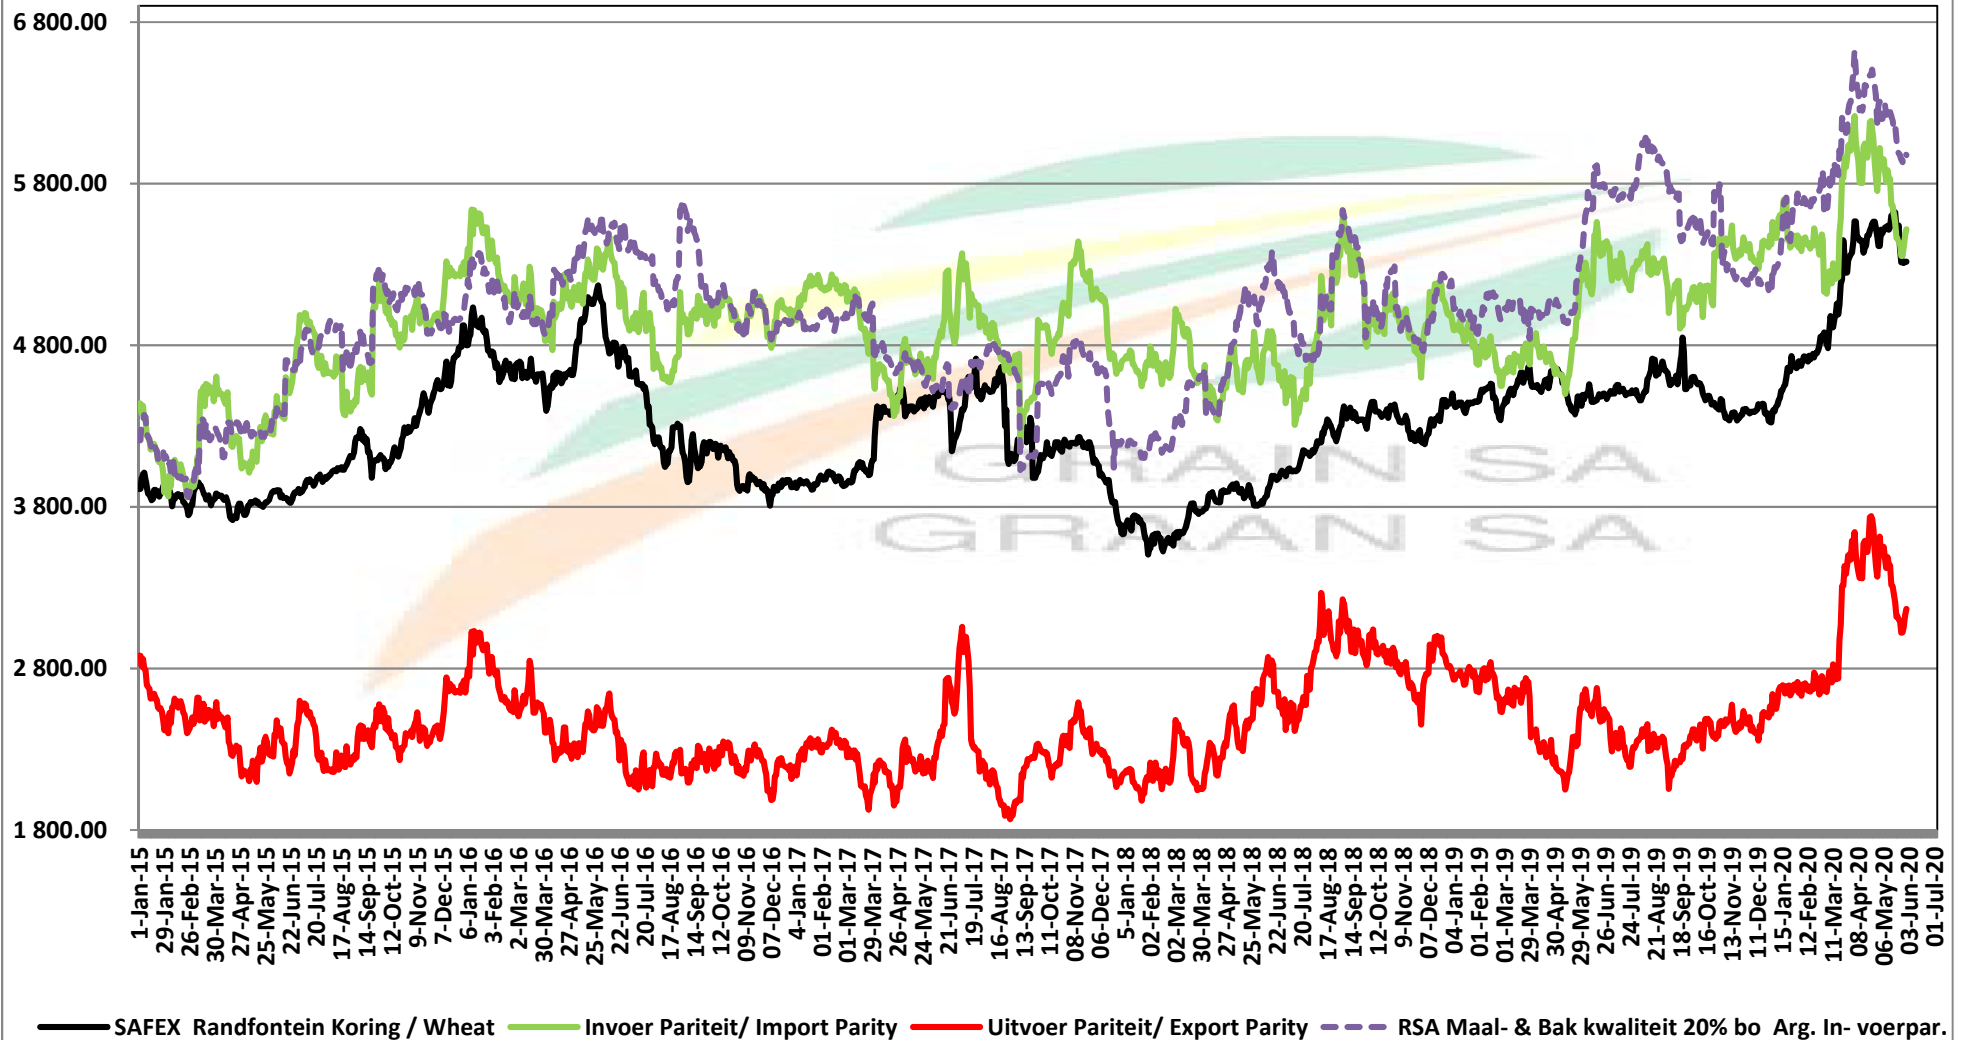

PRICES OF RSA AND ARGENTINE WHEAT DELIVERED IN RANDFONTEIN PRYSE VAN RSA EN ARGENTYNSE KORING GELEWER IN RANDFONTEIN

Source: Grain SA

PRICES OF SOUTH AFRICAN AND USA WHEAT DELIVERED IN RANDFONTEIN

PRYSE VAN SUID AFRIKAANSE EN VSA KORING GELEWER IN RANDFONTEIN

Source: Grain SA

PRICES OF WHEAT DELIVERED IN RANDFONTEIN PRYSE VAN KORING GELEWER IN RANDFONTEIN

— SAFEX Randfontein Koring / Wheat

— Koring VSA HRW #2 / Wheat USA HRW #2

— Argentynse Koring Invoerpariteit/Argentinian Wheat Import Parity

— Duitse Koring Invoerpariteit/German Wheat Import Parity

PRICES OF RSA AND GERMAN WHEAT DELIVERED IN RANDFONTEIN

PRYSE VAN RSA EN DUITSTE KORING GELEWER IN RANDFONTEIN

Source: Grain SA

PRICES OF WHEAT DELIVERED IN DURBAN HARBOUR PRYSE VAN KORING VIR LEWERING IN DURBAN HAWE