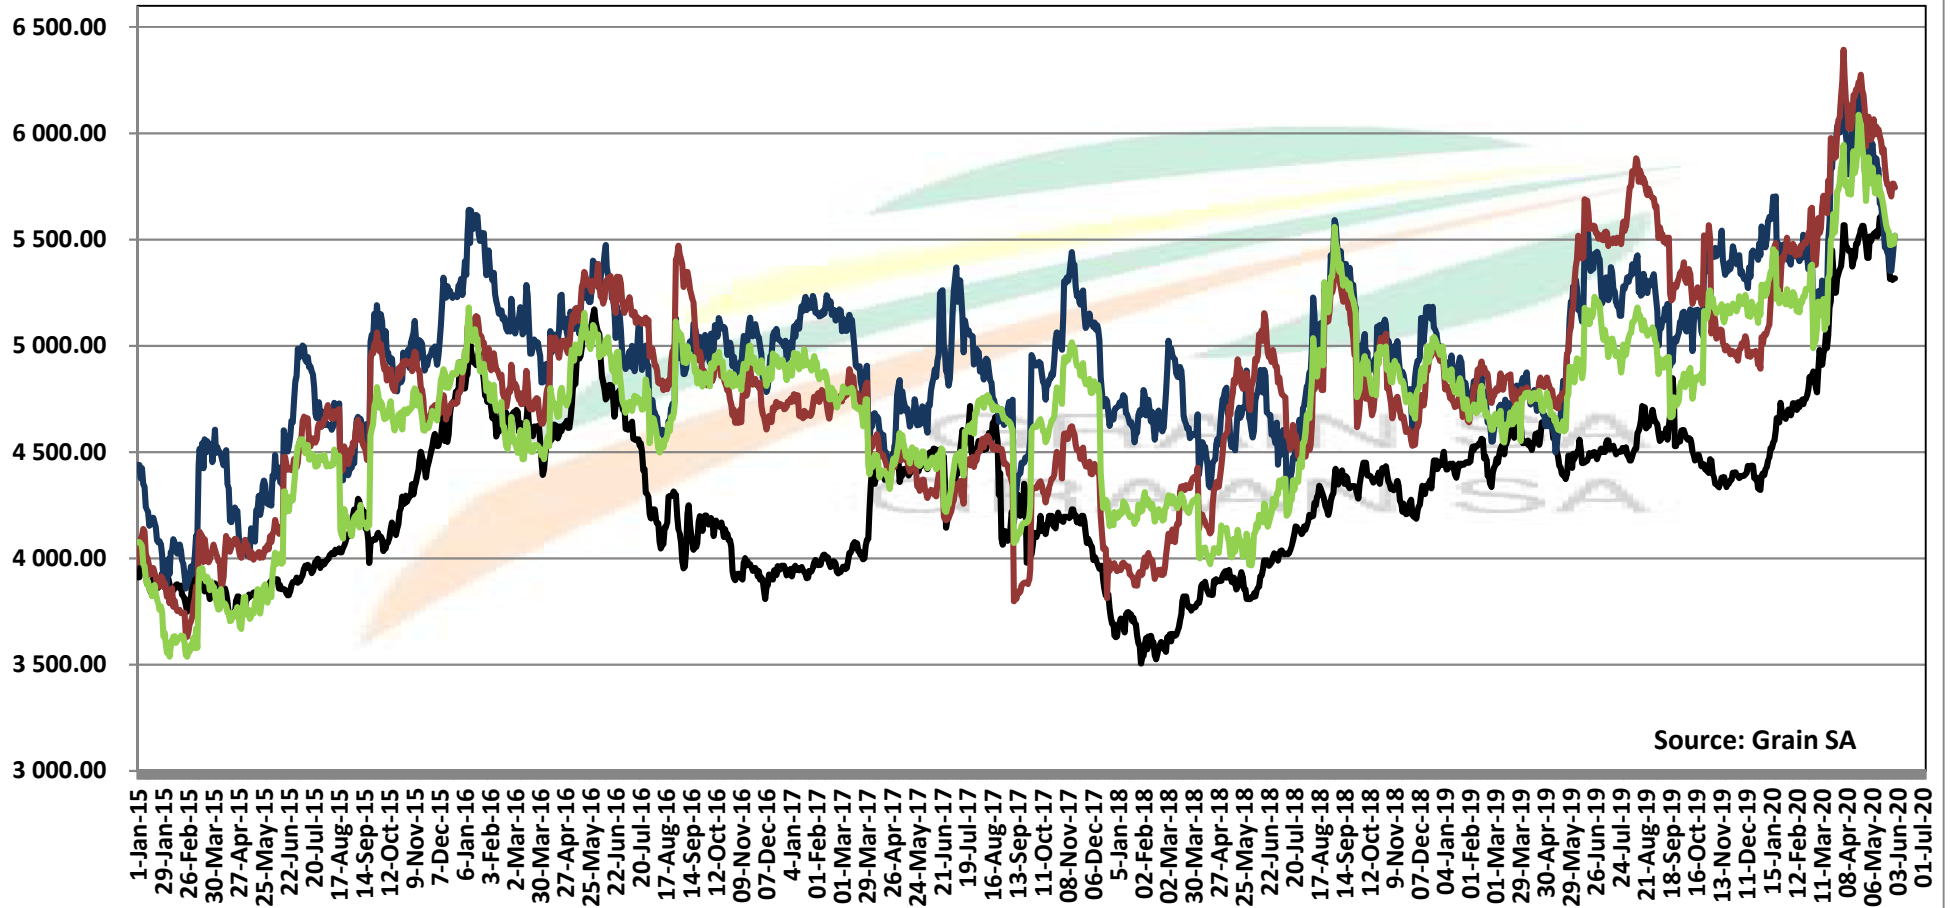

PRICES OF RSA AND ARGENTINE WHEAT DELIVERED IN RANDFONTEIN PRYSE VAN RSA EN ARGENTYNSE KORING GELEWER IN RANDFONTEIN

Source: Grain SA

PRICES OF SOUTH AFRICAN AND USA WHEAT DELIVERED IN RANDFONTEIN

PRYSE VAN SUID AFRIKAANSE EN VSA KORING GELEWER IN RANDFONTEIN

Source: Grain SA

PRICES OF WHEAT DELIVERED IN RANDFONTEIN PRYSE VAN KORING GELEWER IN RANDFONTEIN

— SAFEX Randfontein Koring / Wheat

— Koring VSA HRW #2 / Wheat USA HRW #2

— Argentynse Koring Invoerpariteit/Argentinian Wheat Import Parity