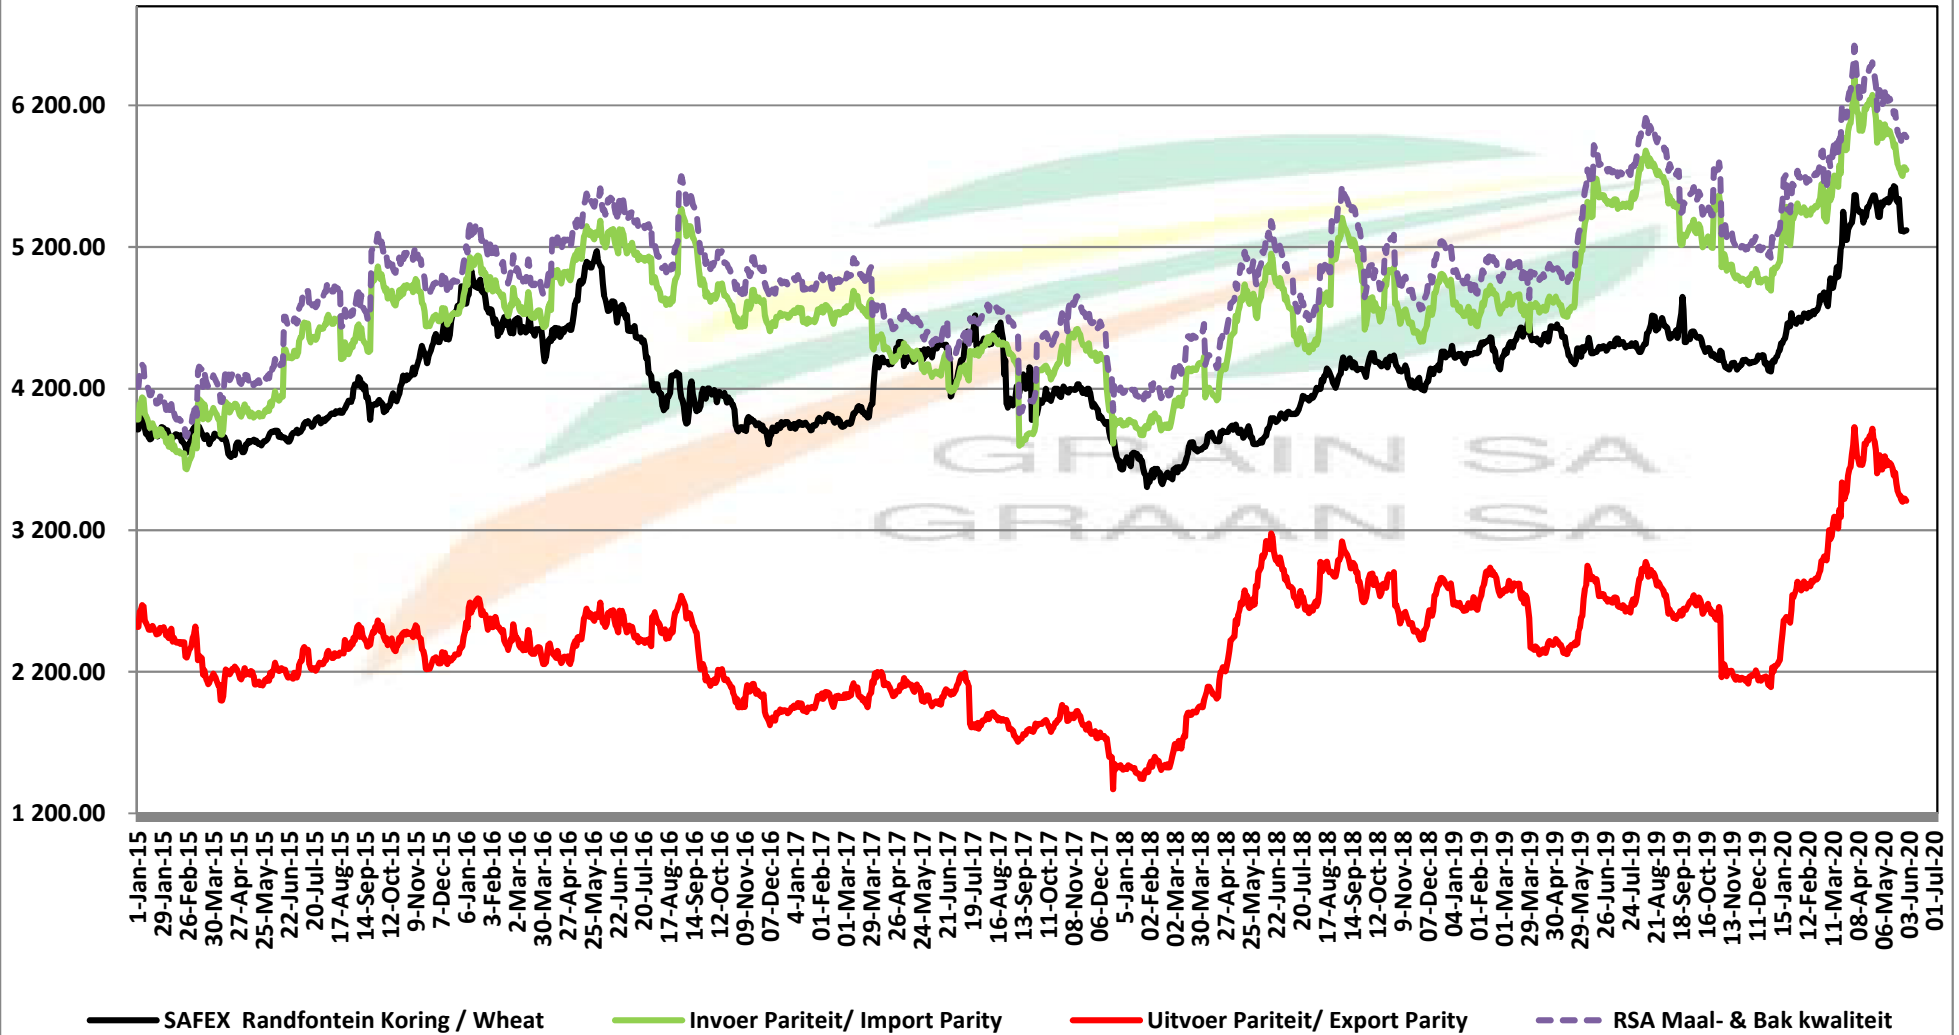

PRICES OF RSA AND ARGENTINE WHEAT DELIVERED IN RANDFONTEIN PRYSE VAN RSA EN ARGENTYNSE KORING GELEWER IN RANDFONTEIN

Source: Grain SA

PRICES OF SOUTH AFRICAN AND USA WHEAT DELIVERED IN RANDFONTEIN

PRYSE VAN SUID AFRIKAANSE EN VSA KORING GELEWER IN RANDFONTEIN

Source: Grain SA

PRICES OF WHEAT DELIVERED IN RANDFONTEIN PRYSE VAN KORING GELEWER IN RANDFONTEIN

— SAFEX Randfontein Koring / Wheat

— Koring VSA HRW #2 / Wheat USA HRW #2

— Argentynse Koring Invoerpariteit/Argentinian Wheat Import Parity