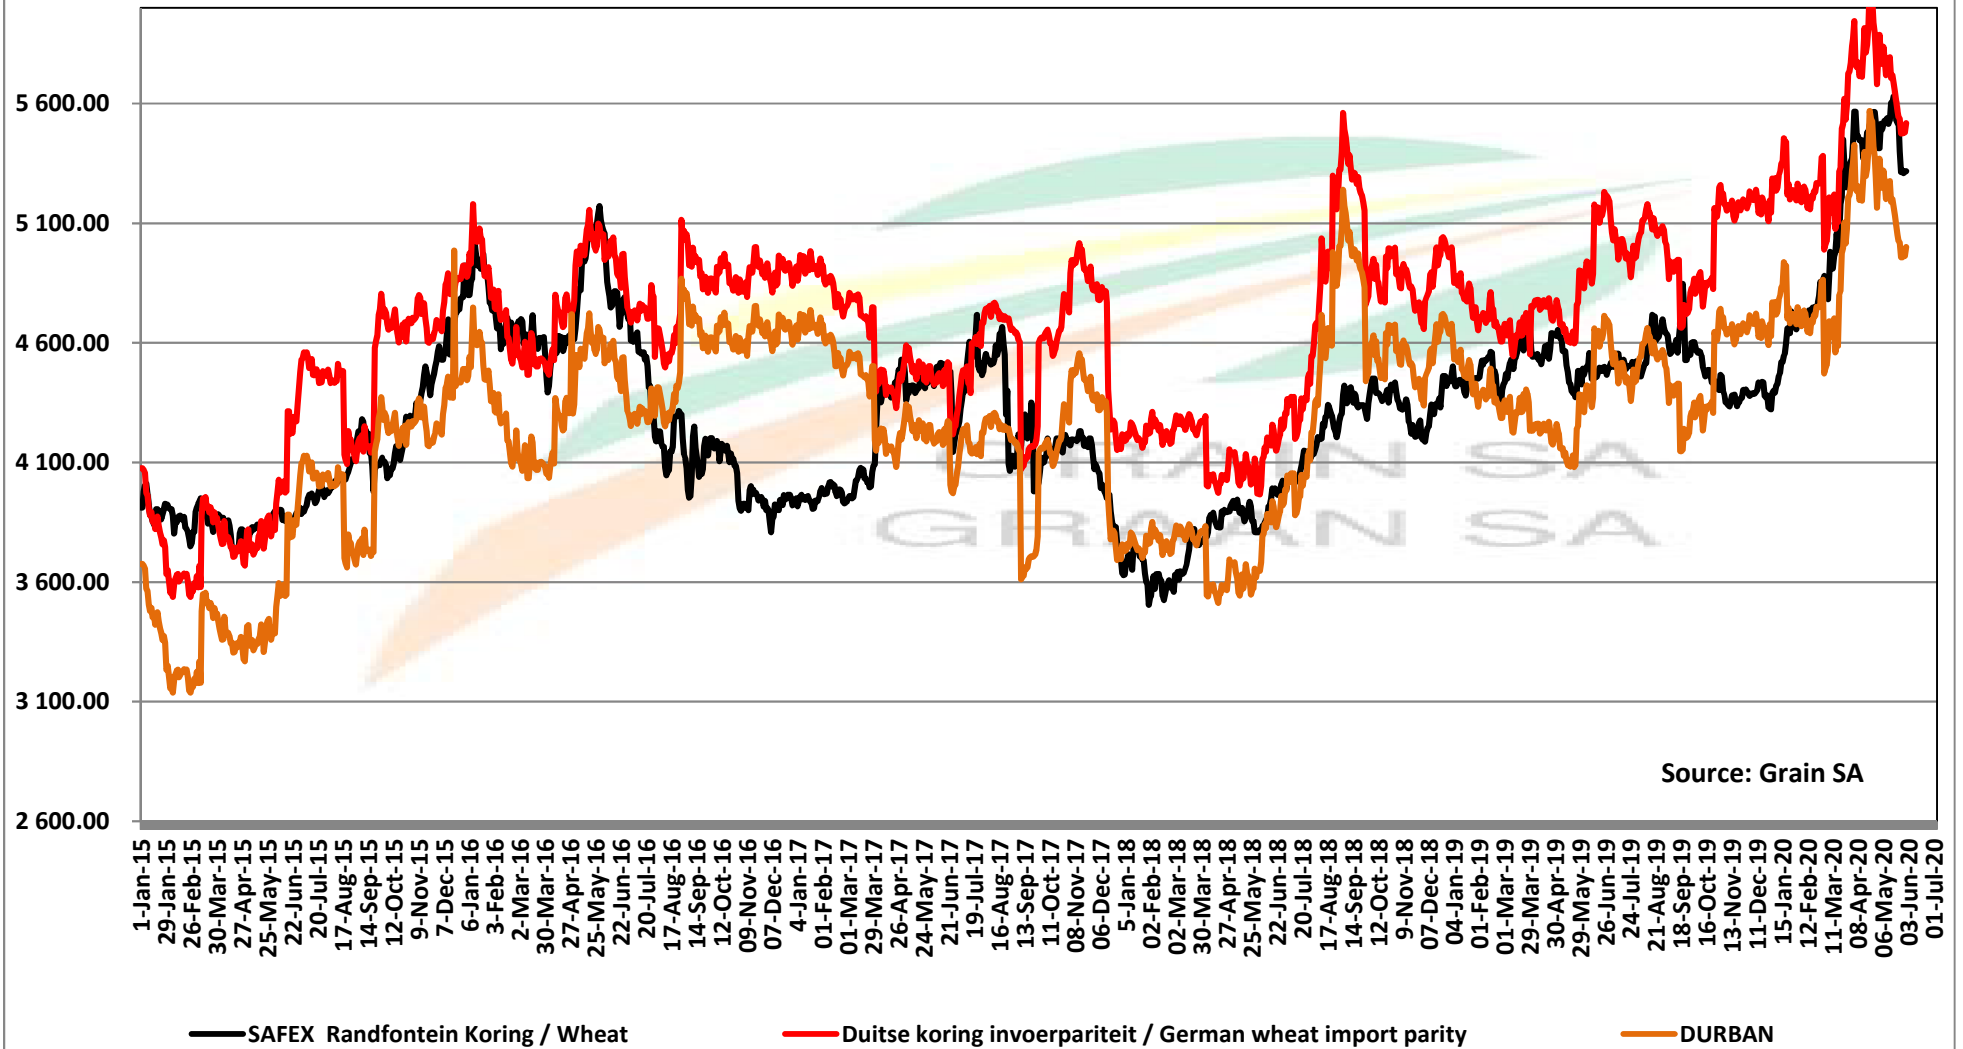

Source: Grain SA

PRICES OF WHEAT DELIVERED IN RANDFONTEIN PRYSE VAN KORING GELEWER IN RANDFONTEIN

— SAFEX Randfontein Koring / Wheat

— Koring VSA HRW #2 / Wheat USA HRW #2

— Argentynse Koring Invoerpariteit/Argentinian Wheat Import Parity

— Duitse Koring Invoerpariteit/German Wheat Import Parity

PRICES OF RSA AND GERMAN WHEAT DELIVERED IN RANDFONTEIN

PRYSE VAN RSA EN DUITSTE KORING GELEWER IN RANDFONTEIN

Source: Grain SA

PRICES OF WHEAT DELIVERED IN DURBAN HARBOUR PRYSE VAN KORING VIR LEWERING IN DURBAN HAWE