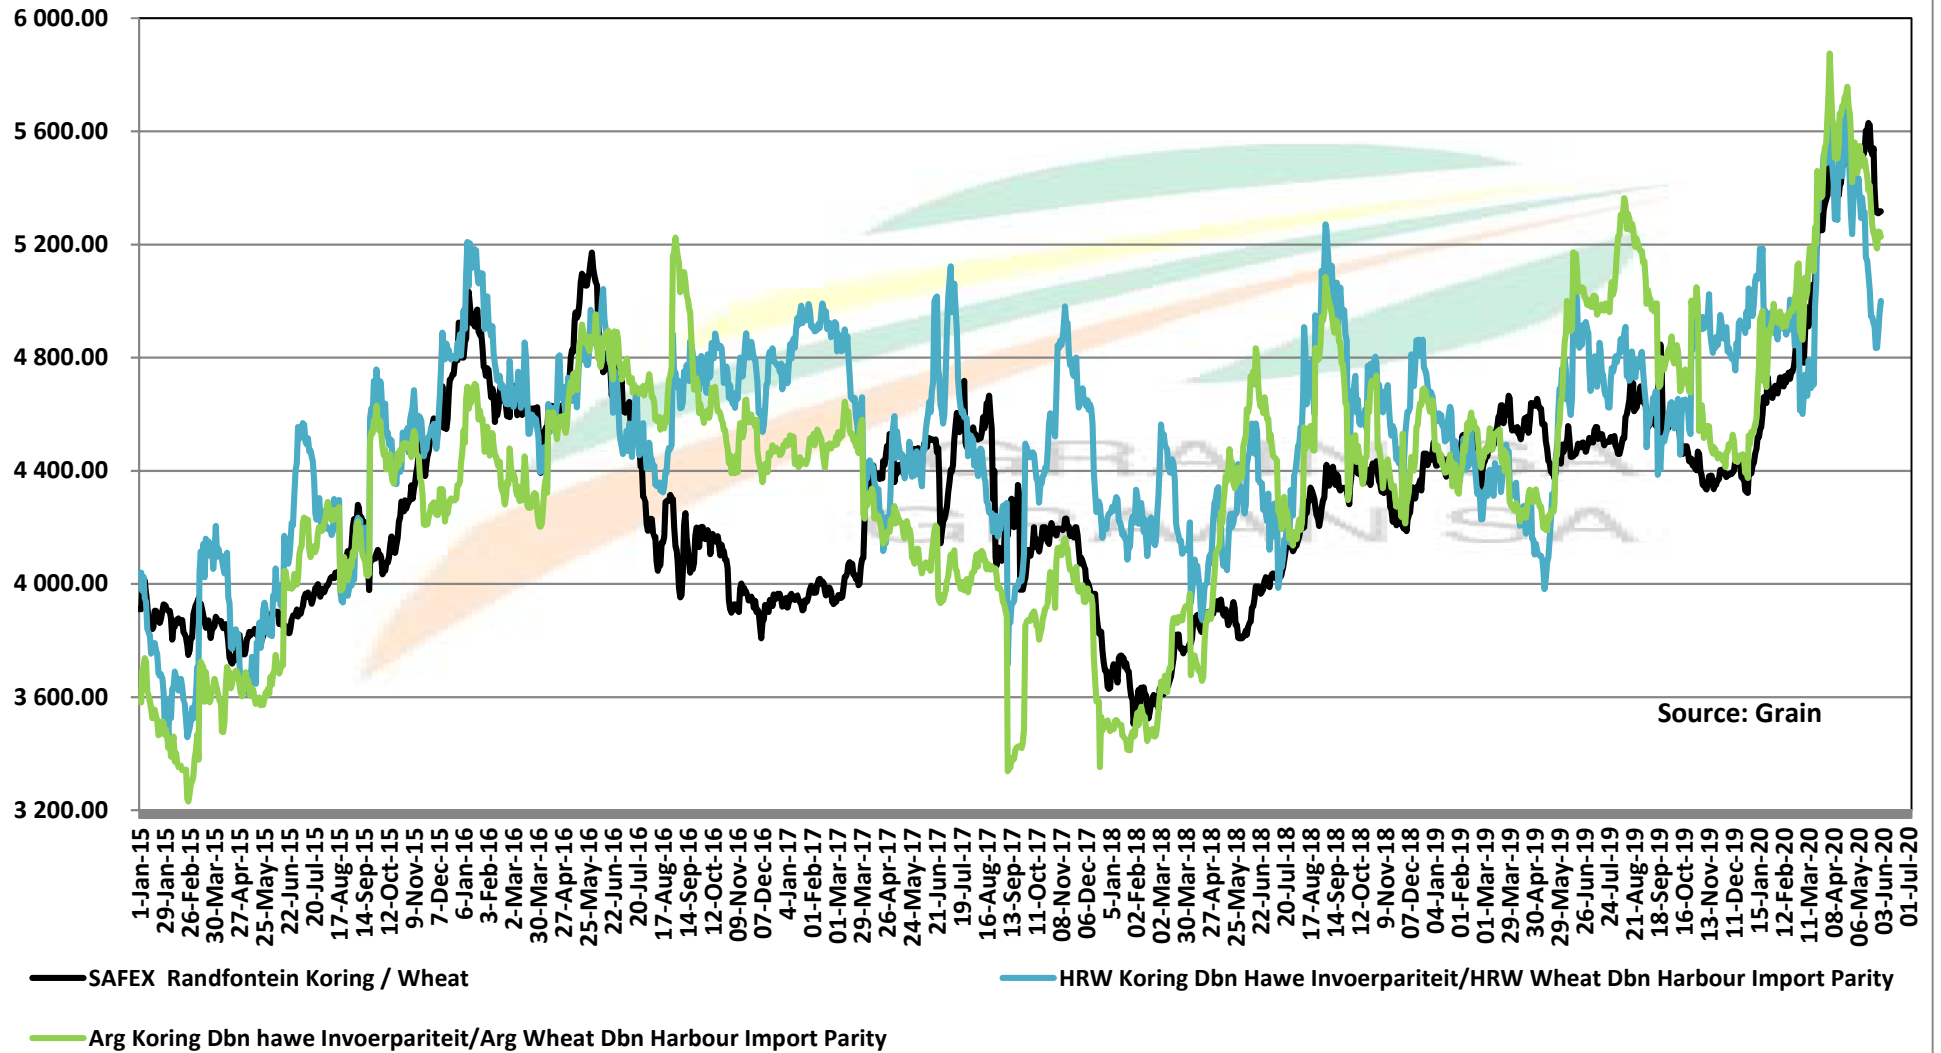

Source: Grain SA

PRICES OF WHEAT DELIVERED IN RANDFONTEIN PRYSE VAN KORING GELEWER IN RANDFONTEIN

— SAFEX Randfontein Koring / Wheat

— Koring VSA HRW #2 / Wheat USA HRW #2

— Argentynse Koring Invoerpariteit/Argentinian Wheat Import Parity

— Duitse Koring Invoerpariteit/German Wheat Import Parity

PRICES OF RSA AND GERMAN WHEAT DELIVERED IN RANDFONTEIN

PRYSE VAN RSA EN DUITSTE KORING GELEWER IN RANDFONTEIN

Source: Grain SA

PRICES OF WHEAT DELIVERED IN DURBAN HARBOUR PRYSE VAN KORING VIR LEWERING IN DURBAN HAWE

PRICES OF BARLEY DELIVERED IN RANDFONTEIN

PRYSE VAN GARS GELEWER IN RANDFONTEIN

IMPORT PARITY OF USA HRW AND FRANCE FEED BARLEY

INVOERPARITEIT VAN VSA HRW KORING EN FRANSE VOERGARS

IMPORT PARITY AND EXPORT PARITY OF USA OATS

INVOERPARITEIT EN UITVOERPARITEIT VAN VSA HAWER

Source: Grain