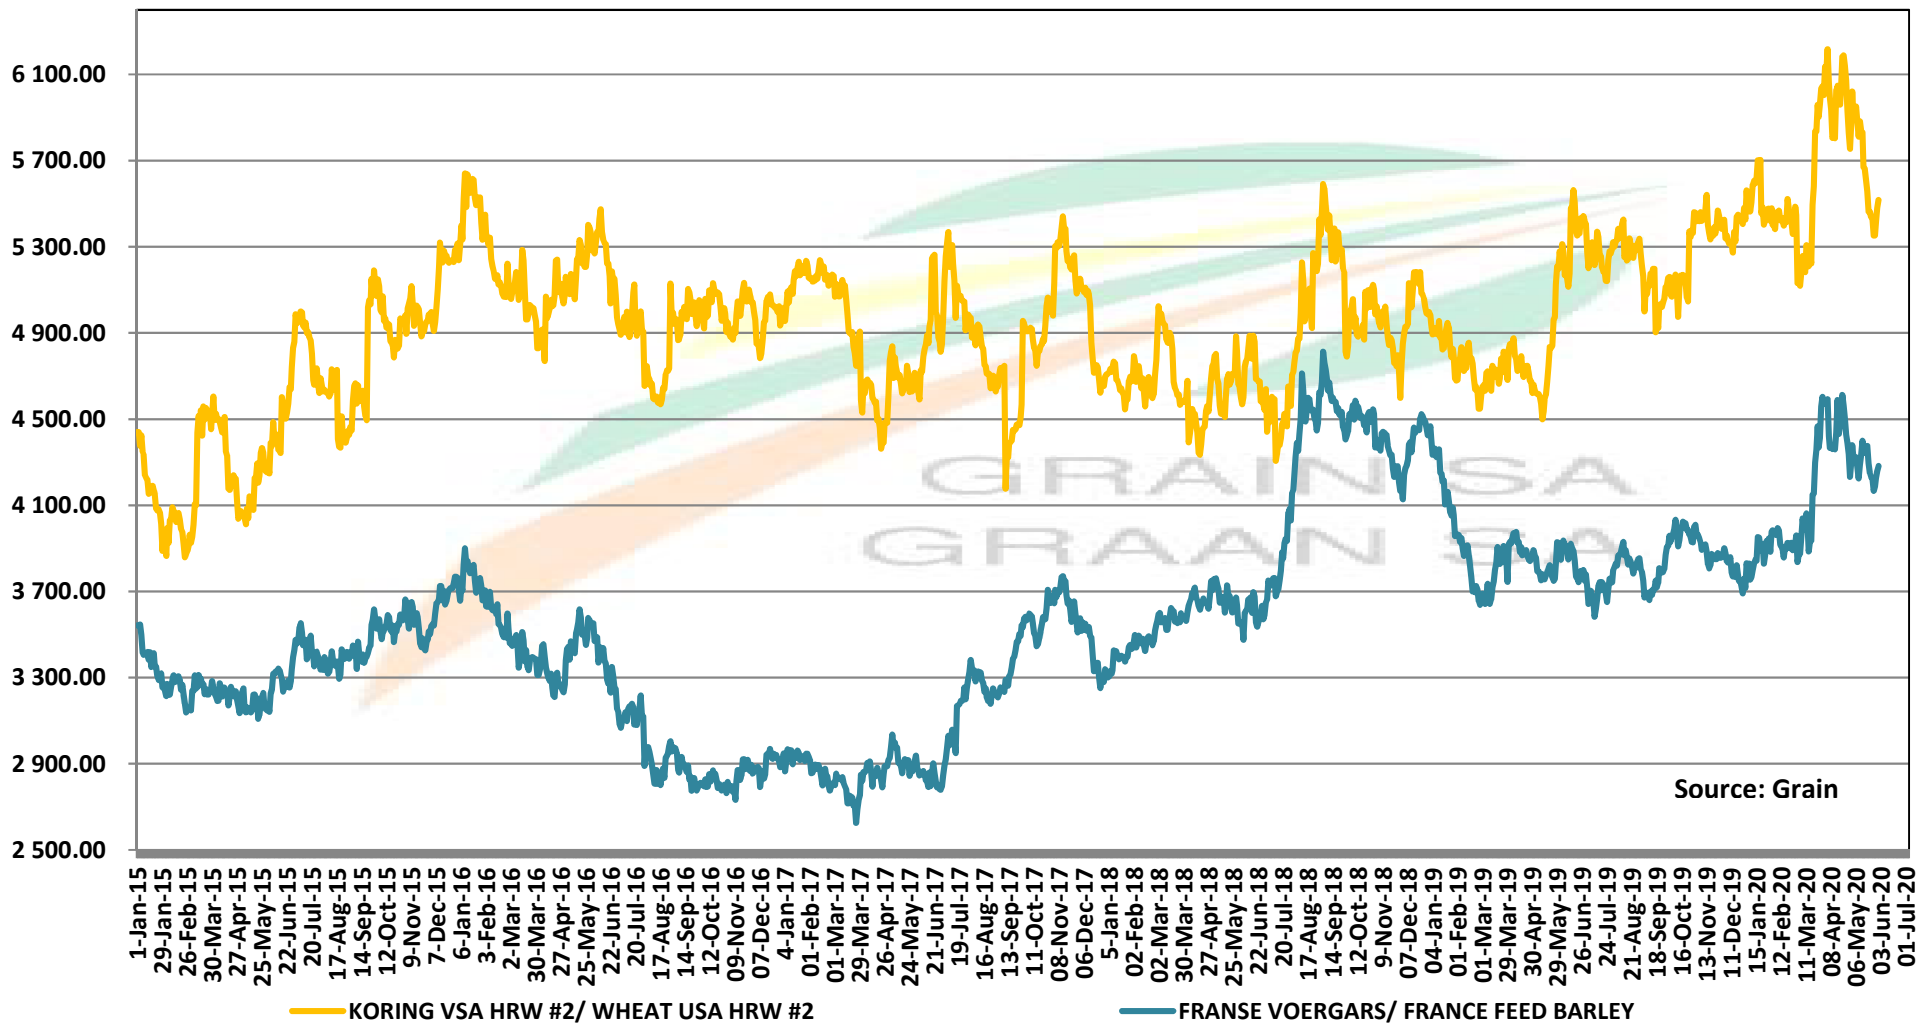

Source: Grain SA

PRICES OF WHEAT DELIVERED IN RANDFONTEIN PRYSE VAN KORING GELEWER IN RANDFONTEIN

— SAFEX Randfontein Koring / Wheat

— Koring VSA HRW #2 / Wheat USA HRW #2

— Argentynse Koring Invoerpariteit/Argentinian Wheat Import Parity

— Duitse Koring Invoerpariteit/German Wheat Import Parity

PRICES OF RSA AND GERMAN WHEAT DELIVERED IN RANDFONTEIN

PRYSE VAN RSA EN DUITSTE KORING GELEWER IN RANDFONTEIN

Source: Grain SA

PRICES OF WHEAT DELIVERED IN DURBAN HARBOUR PRYSE VAN KORING VIR LEWERING IN DURBAN HAWE

PRICES OF BARLEY DELIVERED IN RANDFONTEIN

PRYSE VAN GARS GELEWER IN RANDFONTEIN

IMPORT PARITY OF USA HRW AND FRANCE FEED BARLEY

INVOERPARITEIT VAN VSA HRW KORING EN FRANSE VOERGARS

IMPORT PARITY AND EXPORT PARITY OF USA OATS

INVOERPARITEIT EN UITVOERPARITEIT VAN VSA HAWER

Source: Grain