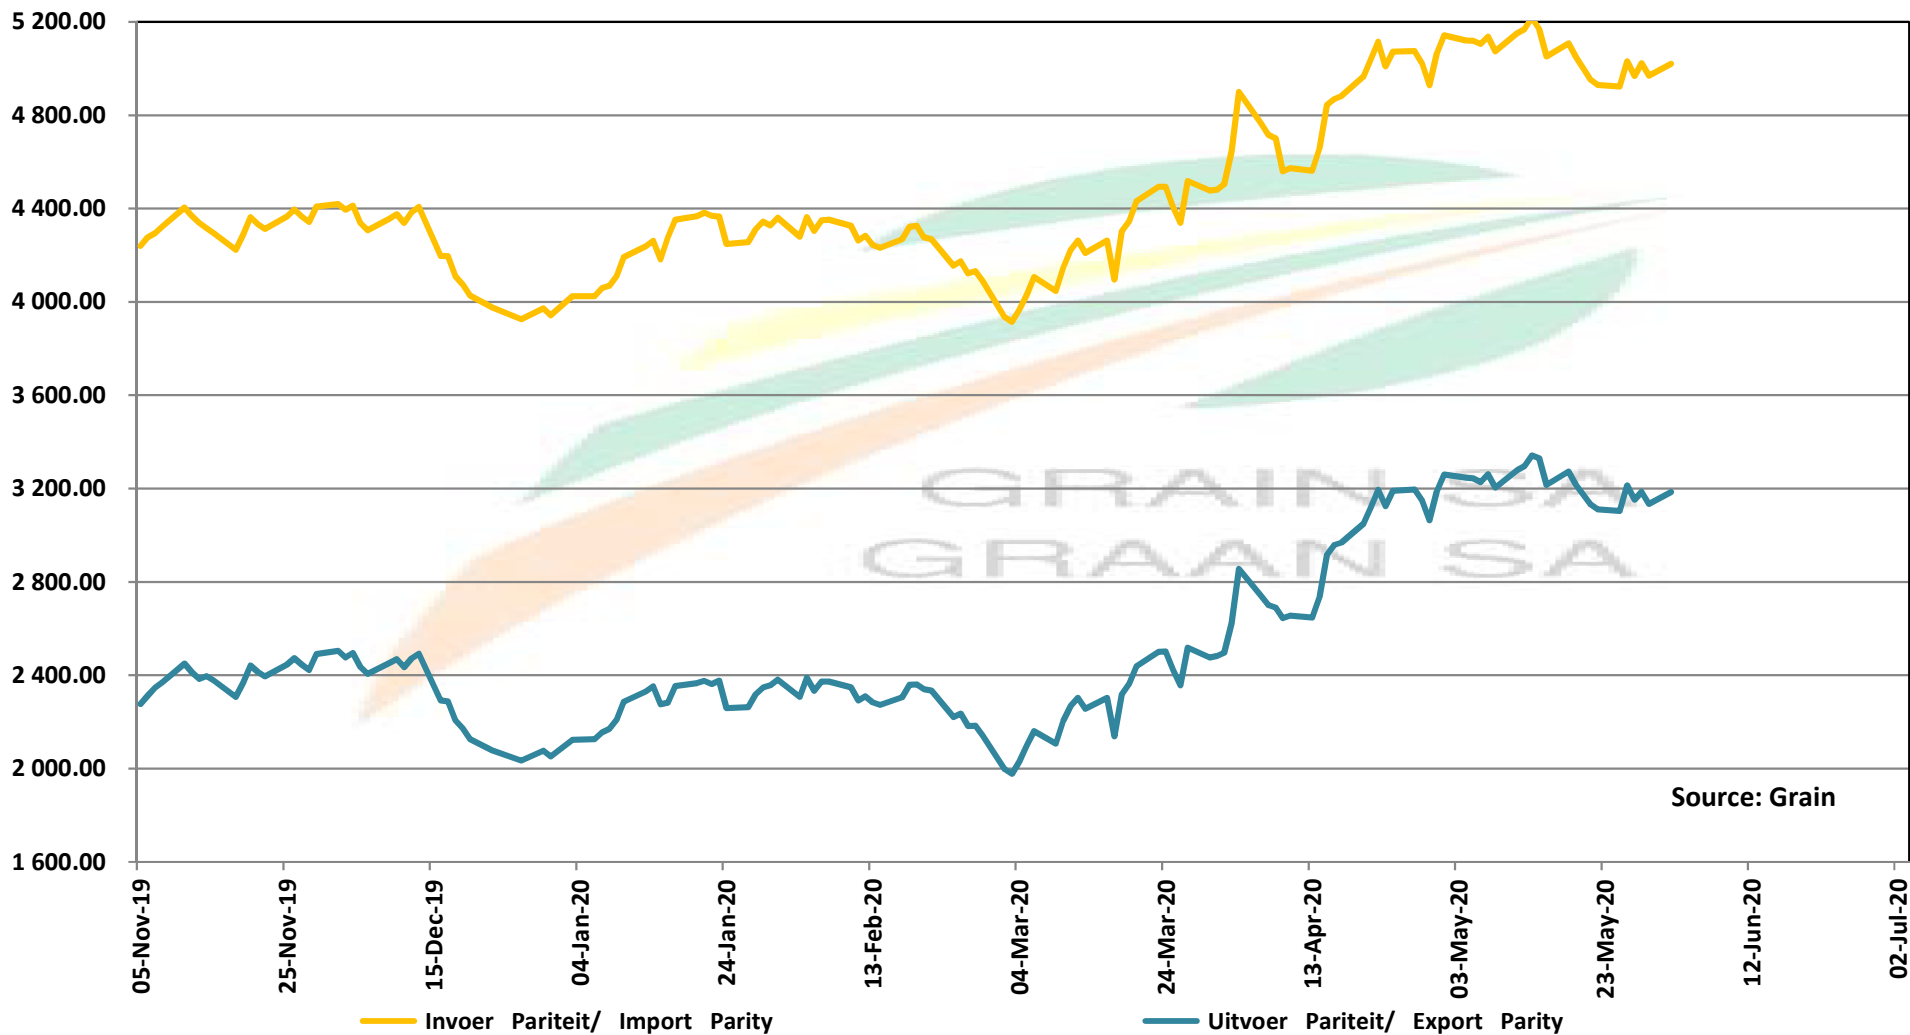

Source: Grain SA

PRICES OF WHEAT DELIVERED IN RANDFONTEIN PRYSE VAN KORING GELEWER IN RANDFONTEIN

— SAFEX Randfontein Koring / Wheat

— Koring VSA HRW #2 / Wheat USA HRW #2

— Argentynse Koring Invoerpariteit/Argentinian Wheat Import Parity

— Duitse Koring Invoerpariteit/German Wheat Import Parity

PRICES OF RSA AND GERMAN WHEAT DELIVERED IN RANDFONTEIN

PRYSE VAN RSA EN DUITSTE KORING GELEWER IN RANDFONTEIN

Source: Grain SA

PRICES OF WHEAT DELIVERED IN DURBAN HARBOUR PRYSE VAN KORING VIR LEWERING IN DURBAN HAWE

PRICES OF BARLEY DELIVERED IN RANDFONTEIN

PRYSE VAN GARS GELEWER IN RANDFONTEIN

IMPORT PARITY OF USA HRW AND FRANCE FEED BARLEY

INVOERPARITEIT VAN VSA HRW KORING EN FRANSE VOERGARS

IMPORT PARITY AND EXPORT PARITY OF USA OATS

INVOERPARITEIT EN UITVOERPARITEIT VAN VSA HAWER

Source: Grain