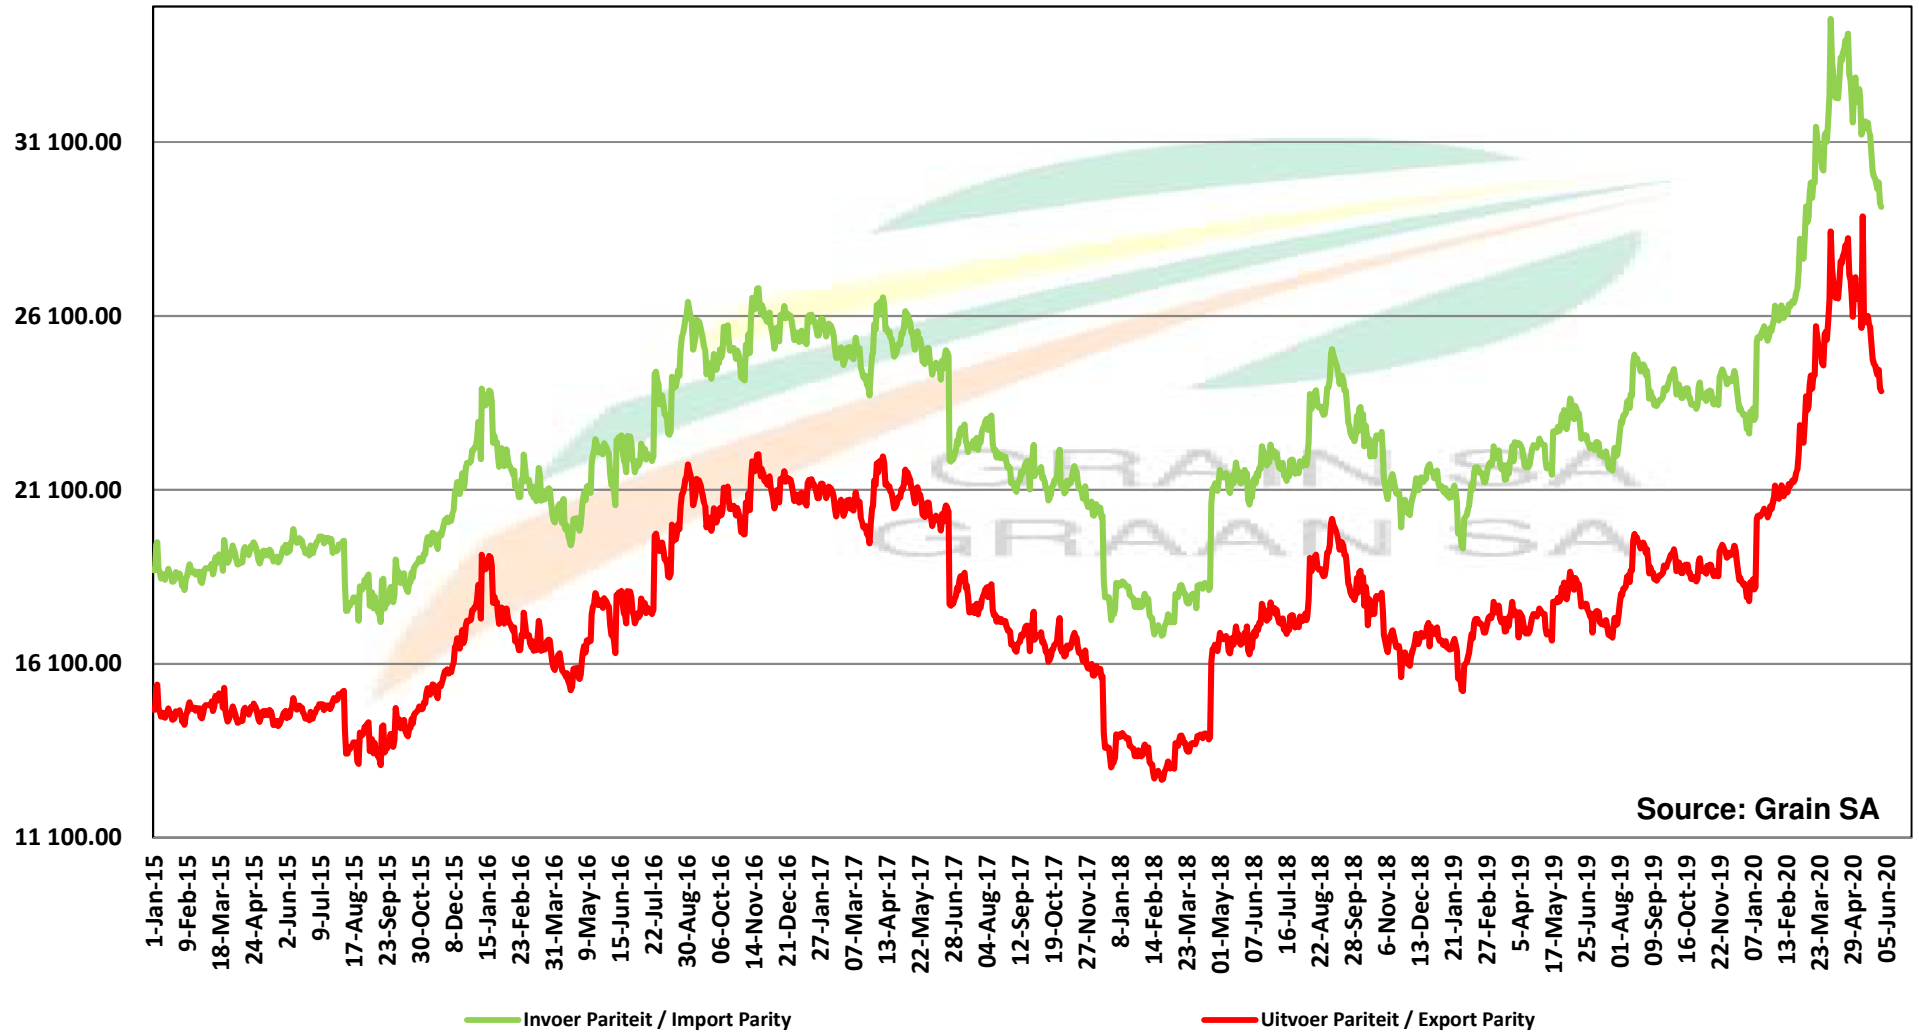

PRICES OF DERIVED SOYBEAN DELIVERED IN RANDFONTEIN PRYSE VAN AFGELEIDE SOJABONE GELEWER IN RANDFONTEIN

Source: Grain SA

PRICES OF SOYBEAN CRUSHING MARGIN PRYSE VAN SOJABOON PERSMARGE

Source: Grain SA

PRICES OF BRAZILIAN SOYBEAN DELIVERED IN RANDFONTEIN PRYSE VAN BRASILIAANSE SOJABONE GELEWER IN RANDFONTEIN

Source: Grain

Prices of Canola in the South Cape (Swellendam)
 Canolapryse in die Suid-Kaap (Swellendam)

Source: Grain SA

PRICES OF PROCESSED AND GRADED USA CHOICE GRADE GROUNDNUTS (40/50) (RANDFONTEIN)
PRYSE VAN UITGEDOP EN GESORTEERDE VSA KEURGRAAD GRONDBONE MET 'N PITGROOTTE VAN
40/50 pitgrootte (RANDFONTEIN)