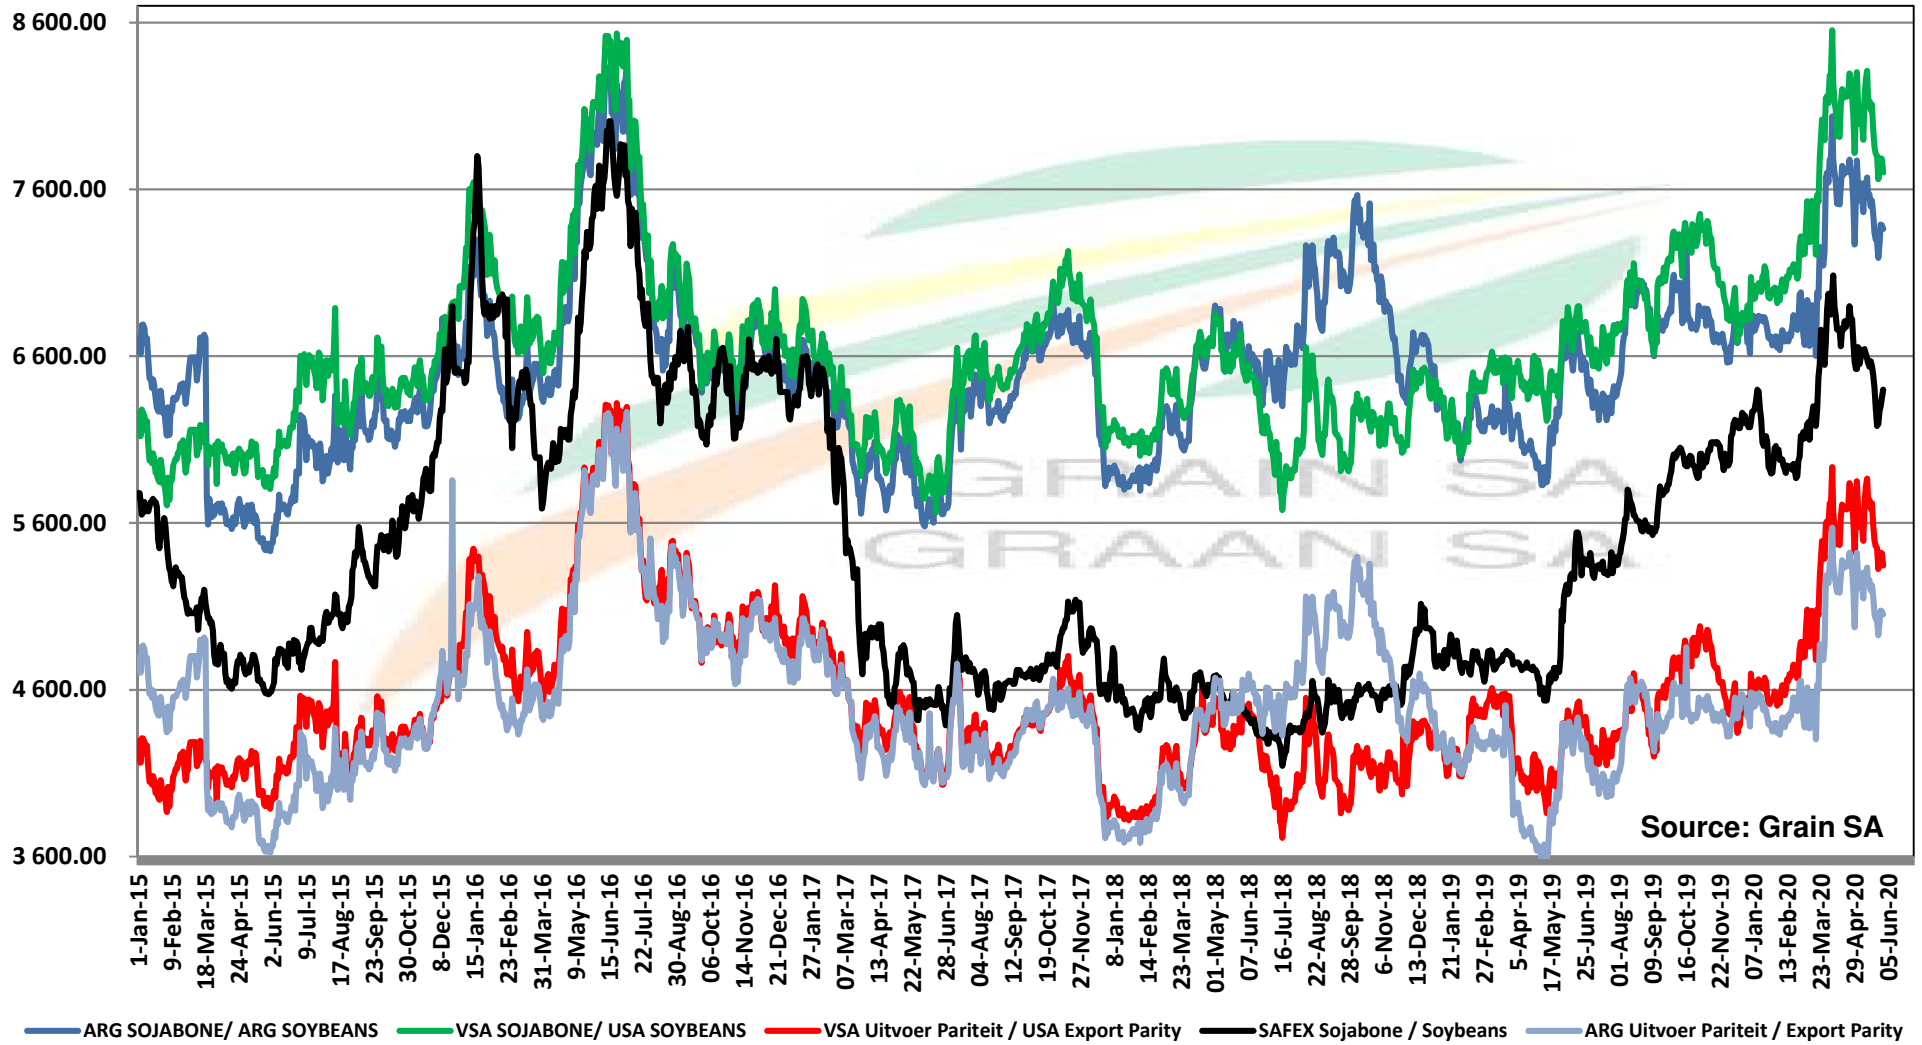

PRICES OF EU SUNFLOWER SEED DELIVERED IN RANDFONTEIN PRYSE VAN EU SONNEBLOMSAAD GELEWER IN RANDFONTEIN

PRICES OF EU SUNFLOWER SEED DELIVERED IN RANDFONTEIN PRYSE VAN EU SONNEBLOMSAAD GELEWER IN RANDFONTEIN

Source: Grain SA

PRICES OF SOYBEAN SEED DELIVERED IN RANDFONTEIN PRYSE VAN SOJABOONSAAD GELEWER IN RANDFONTEIN

PRICES OF ARGENTINIAN SOYBEAN SEED DELIVERED IN RANDFONTEIN

PRYSE VAN ARGENTYNSE SOJABOONSAAD GELEWER IN RANDFONTEIN