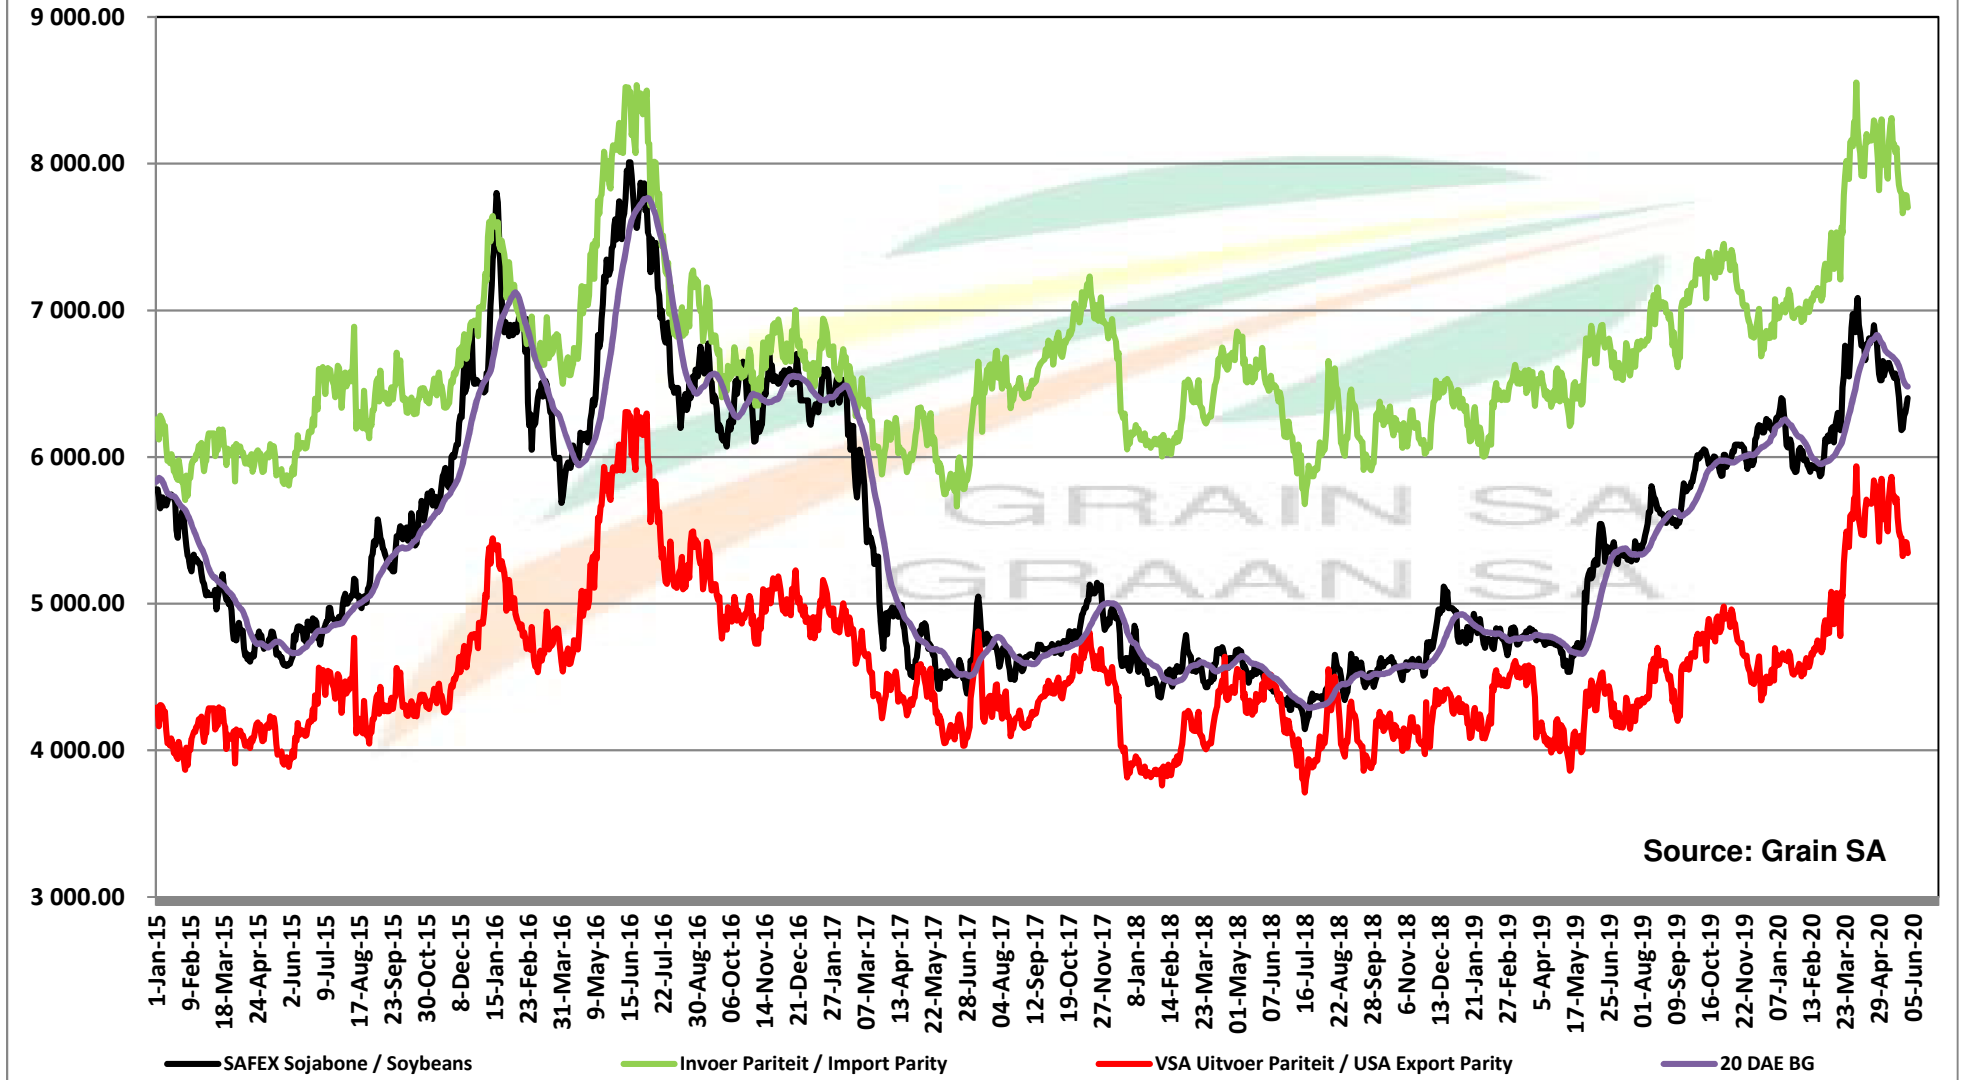

PRICES OF SOYBEAN SEED DELIVERED IN RANDFONTEIN PRYSE VAN SOJABOONSAAD GELEWER IN RANDFONTEIN