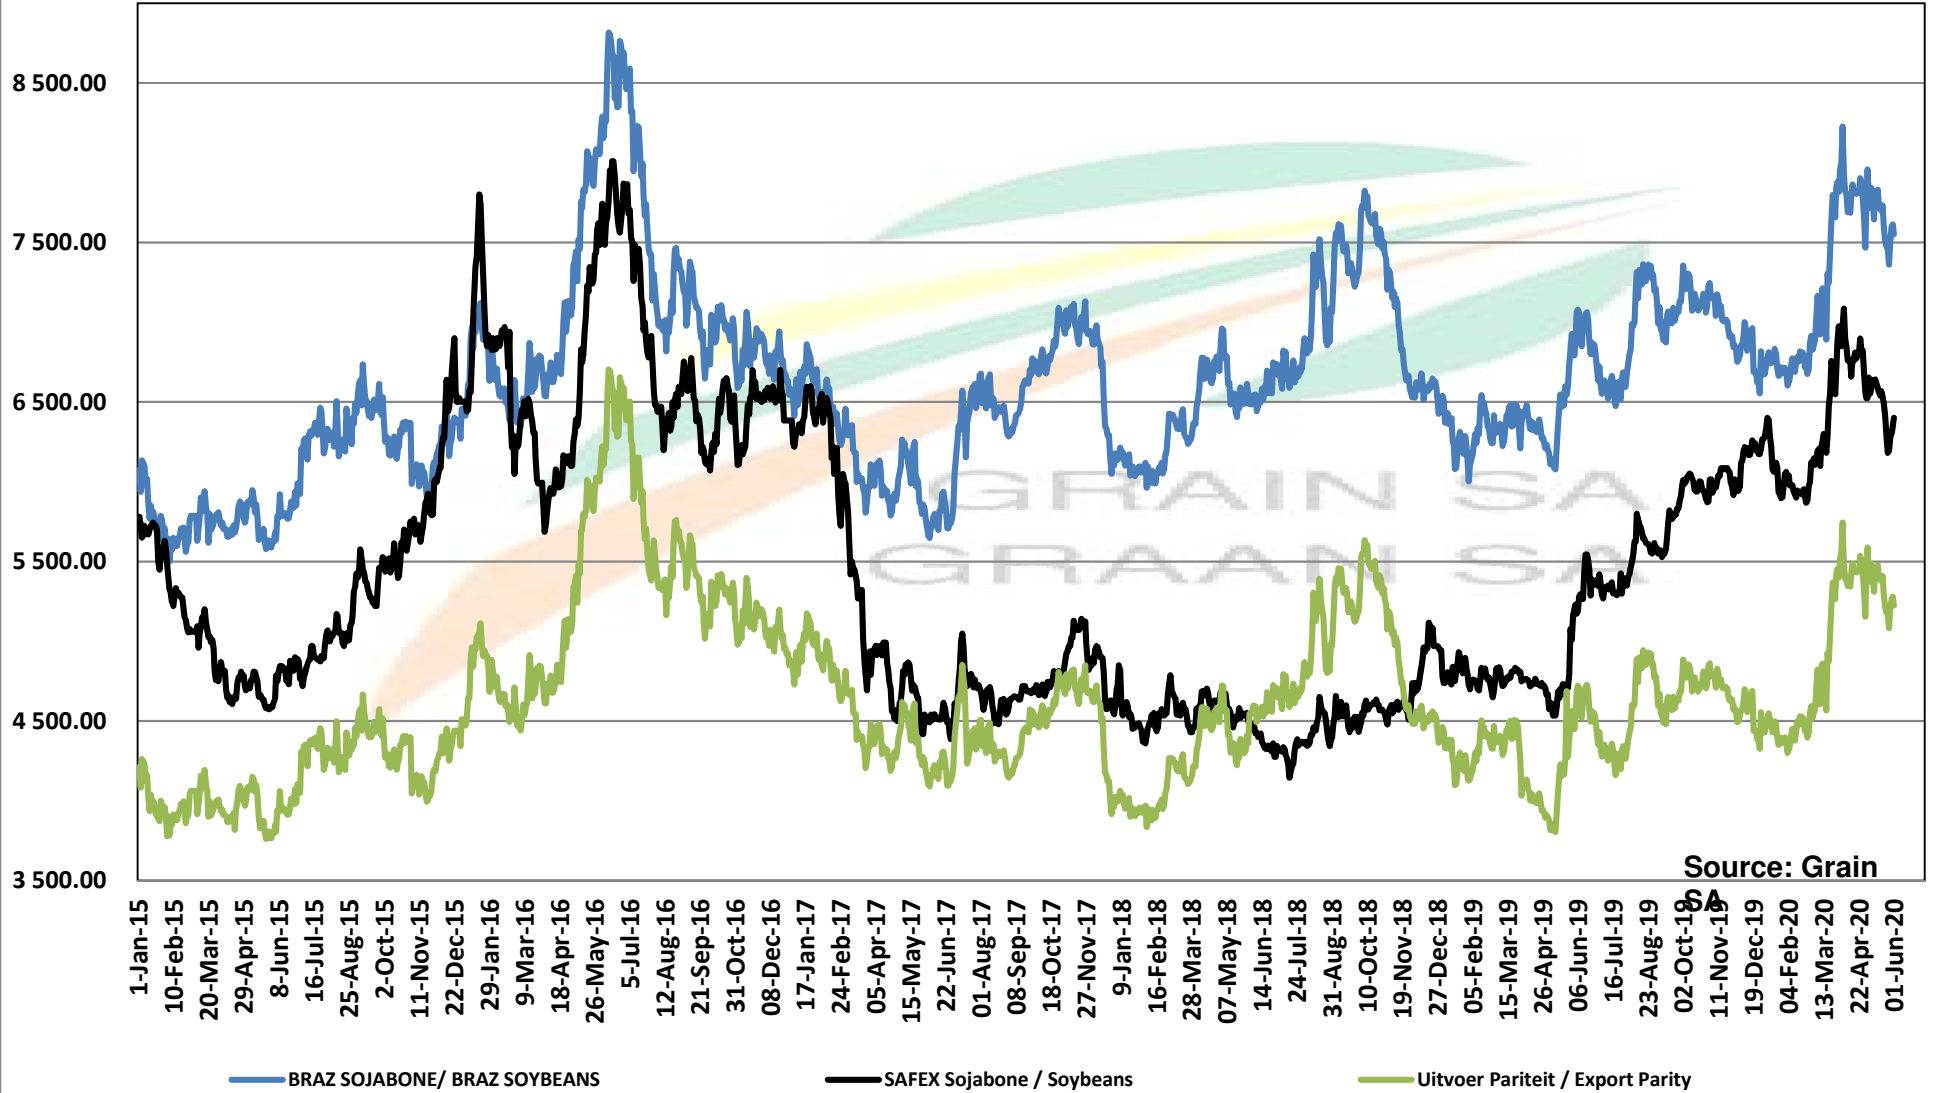

PRICES OF DERIVED SOYBEAN DELIVERED IN RANDFONTEIN PRYSE VAN AFGELEIDE SOJABONE GELEWER IN RANDFONTEIN

Source: Grain SA

PRICES OF SOYBEAN CRUSHING MARGIN PRYSE VAN SOJABOON PERSMARGE

Source: Grain SA

PRICES OF BRAZILIAN SOYBEAN DELIVERED IN RANDFONTEIN PRYSE VAN BRASILIAANSE SOJABONE GELEWER IN RANDFONTEIN

Source: Grain

Prices of Canola in the South Cape (Swellendam)
 Canolapryse in die Suid-Kaap (Swellendam)

Source: Grain SA

PRICES OF PROCESSED AND GRADED USA CHOICE GRADE GROUNDNUTS (40/50) (RANDFONTEIN)
PRYSE VAN UITGEDOP EN GESORTEERDE VSA KEURGRAAD GRONDBONE MET 'N PITGROOTTE VAN
40/50 pitgrootte (RANDFONTEIN)