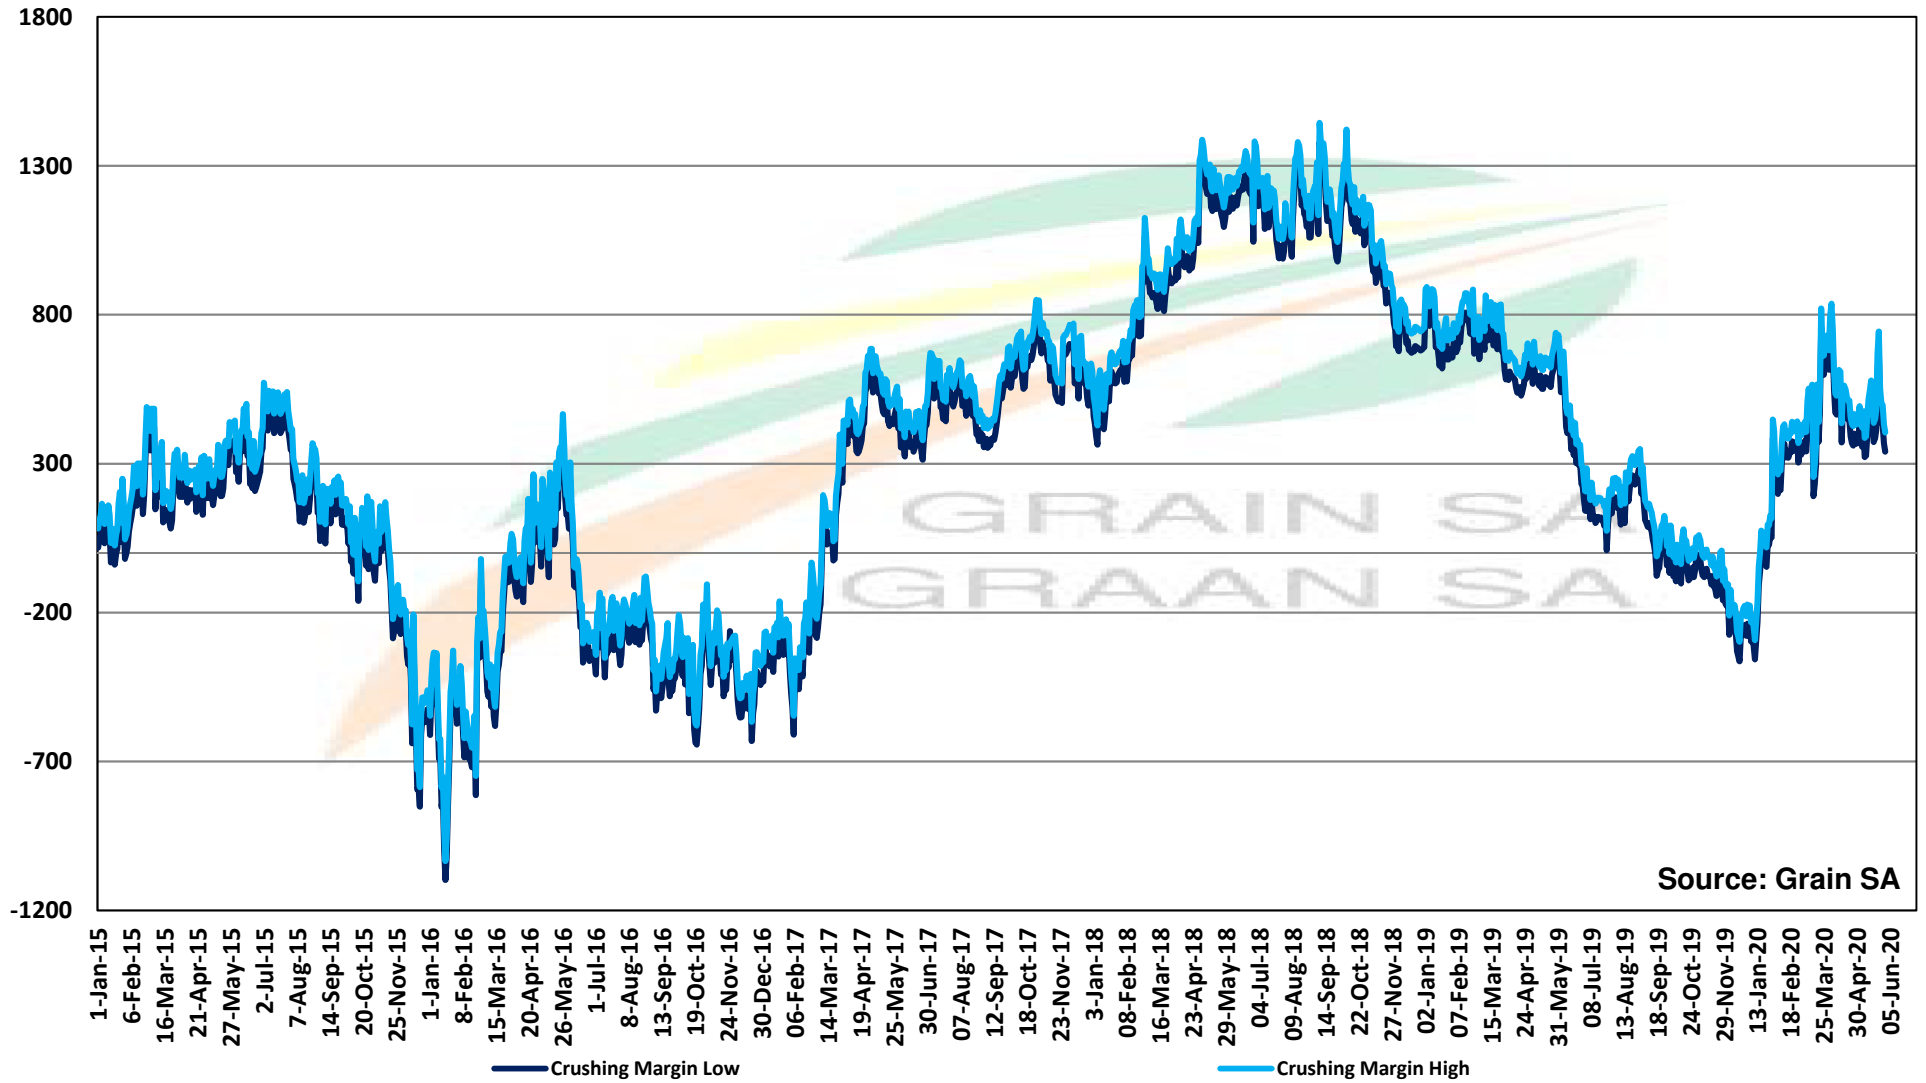

PRICES OF SOYBEAN CRUSHING MARGIN PRYSE VAN SOJABOON PERSMARGE

Source: Grain SA