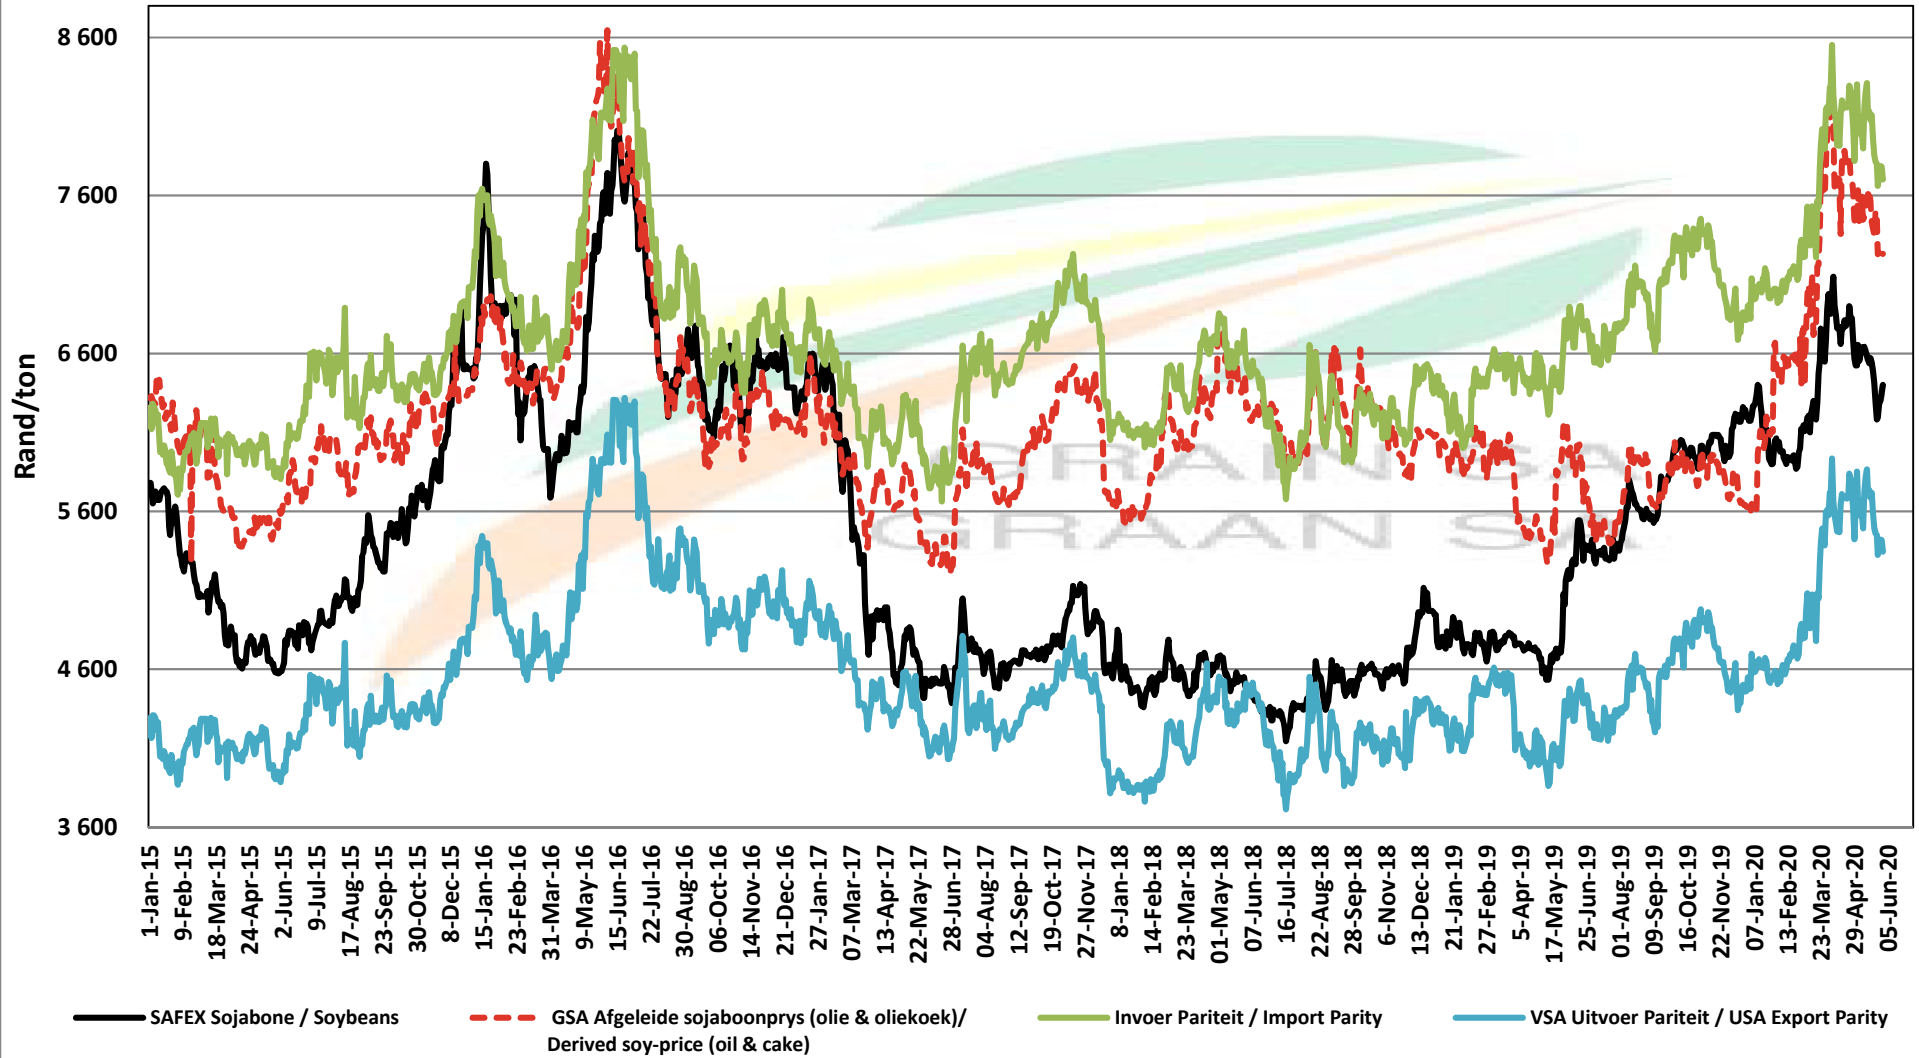

PRICES OF DERIVED SOYBEAN DELIVERED IN RANDFONTEIN PRYSE VAN AFGELEIDE SOJABONE GELEWER IN RANDFONTEIN

Source: Grain SA