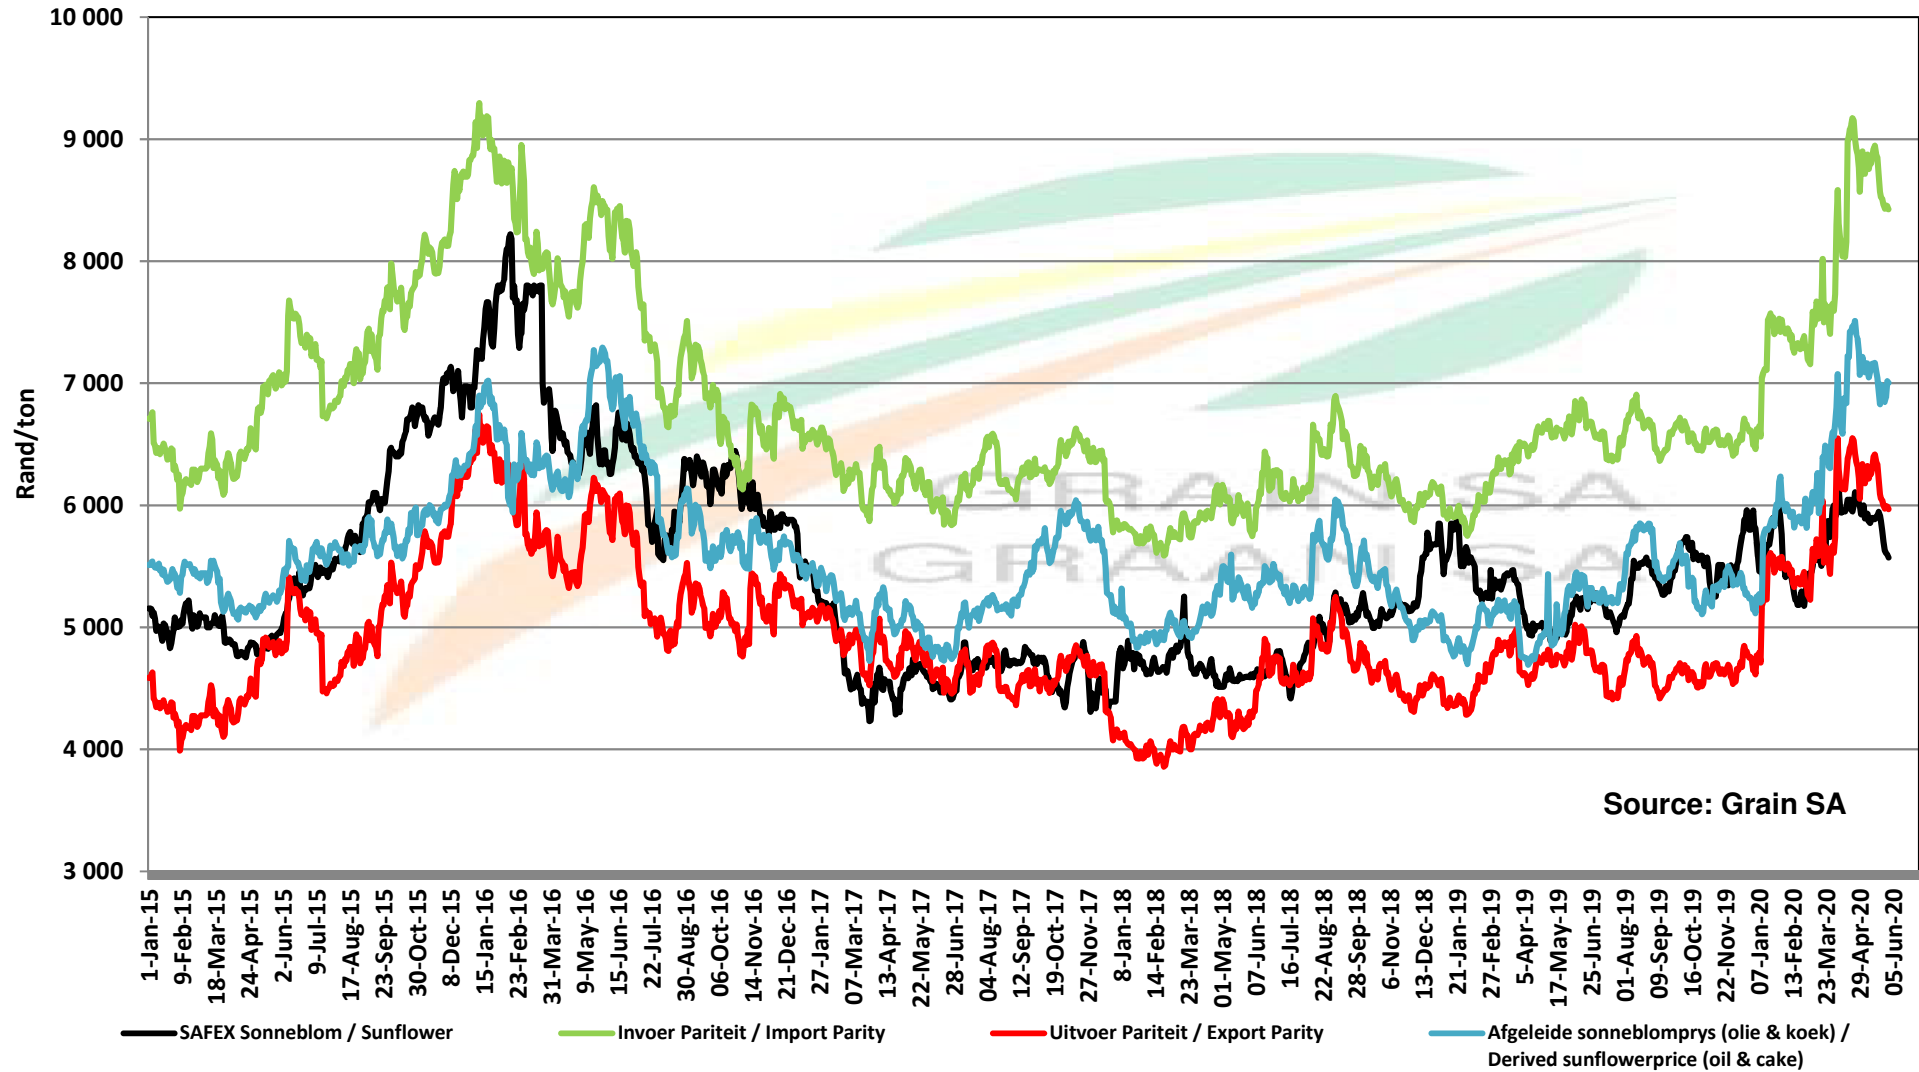

PRICES OF EU SUNFLOWER SEED DELIVERED IN RANDFONTEIN PRYSE VAN EU SONNEBLOMSAAD GELEWER IN RANDFONTEIN

PRICES OF EU SUNFLOWER SEED DELIVERED IN RANDFONTEIN PRYSE VAN EU SONNEBLOMSAAD GELEWER IN RANDFONTEIN

Source: Grain SA

PRICES OF SOYBEAN SEED DELIVERED IN RANDFONTEIN PRYSE VAN SOJABOONSAAD GELEWER IN RANDFONTEIN

PRICES OF ARGENTINIAN SOYBEAN SEED DELIVERED IN RANDFONTEIN

PRYSE VAN ARGENTYNSE SOJABOONSAAD GELEWER IN RANDFONTEIN