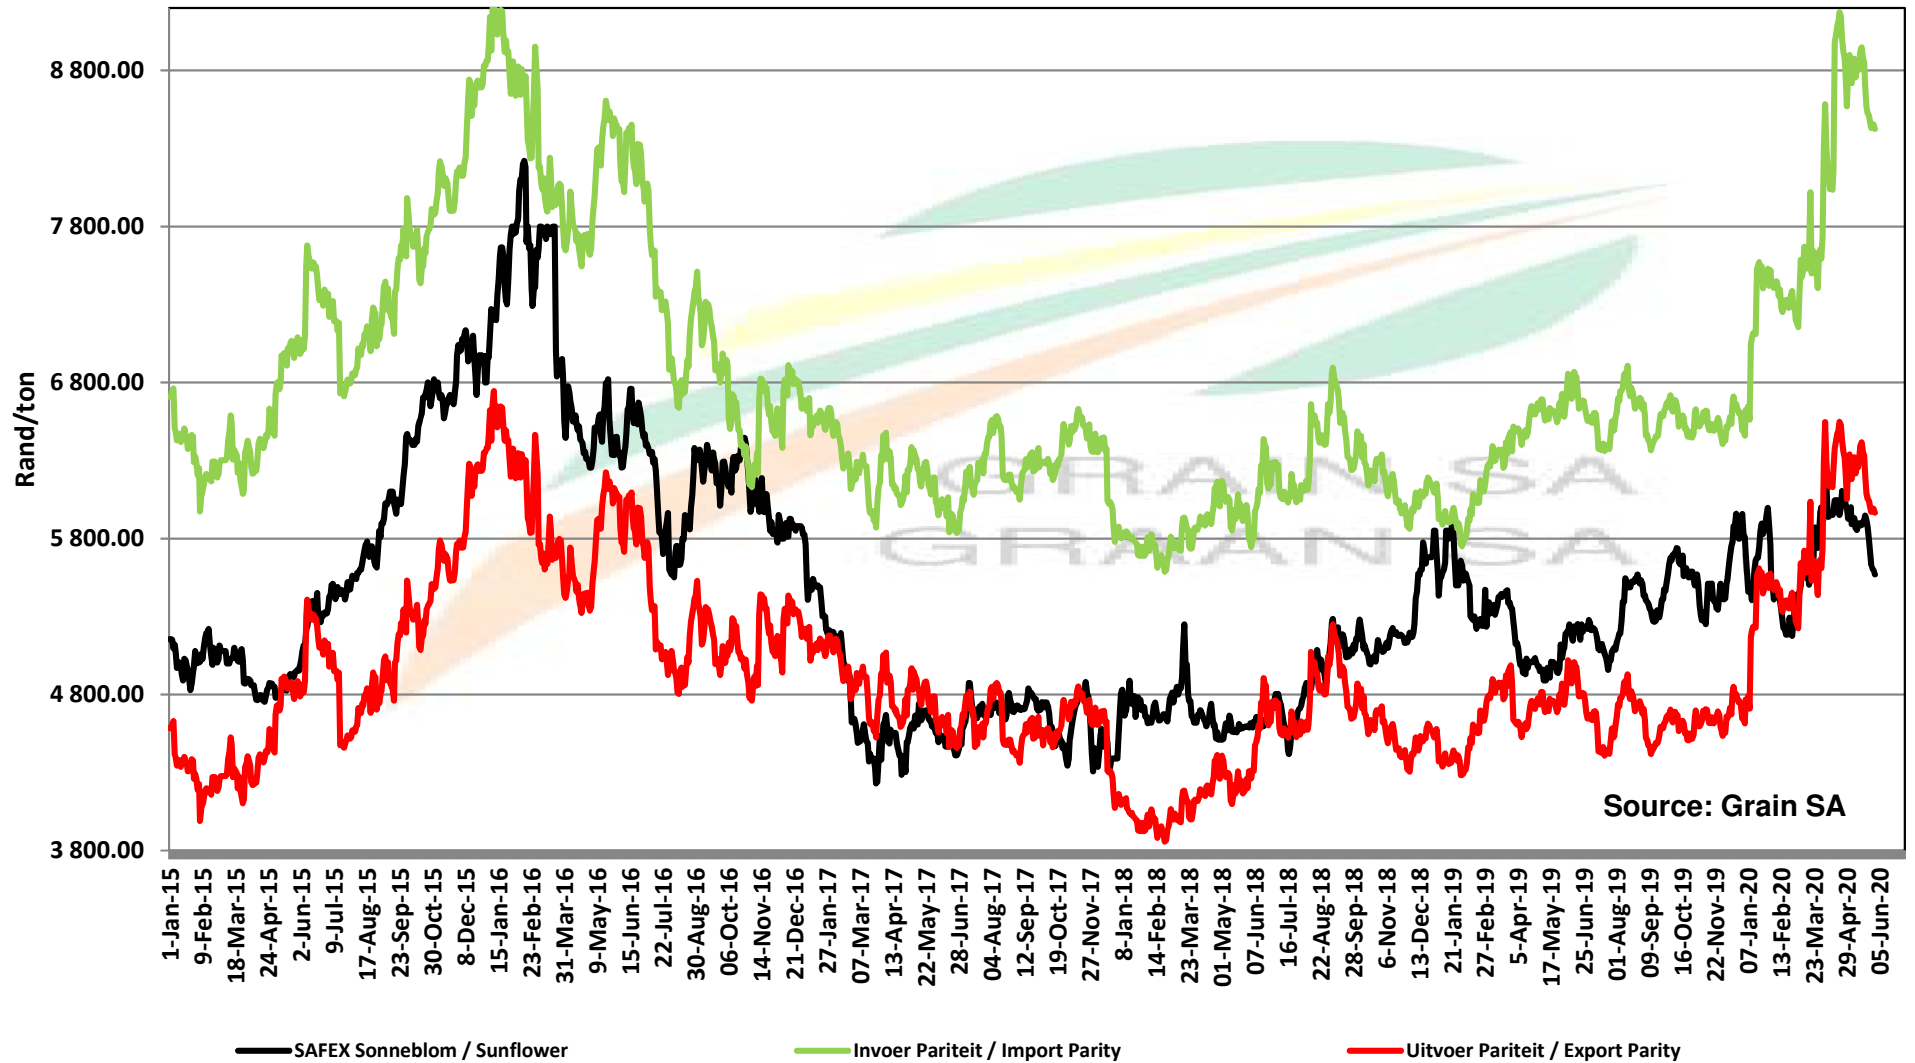

PRICES OF EU SUNFLOWER SEED DELIVERED IN RANDFONTEIN PRYSE VAN EU SONNEBLOMSAAD GELEWER IN RANDFONTEIN

PRICES OF EU SUNFLOWER SEED DELIVERED IN RANDFONTEIN PRYSE VAN EU SONNEBLOMSAAD GELEWER IN RANDFONTEIN

Source: Grain SA

PRICES OF SOYBEAN SEED DELIVERED IN RANDFONTEIN PRYSE VAN SOJABOONSAAD GELEWER IN RANDFONTEIN

PRICES OF ARGENTINIAN SOYBEAN SEED DELIVERED IN RANDFONTEIN

PRYSE VAN ARGENTYNSE SOJABOONSAAD GELEWER IN RANDFONTEIN