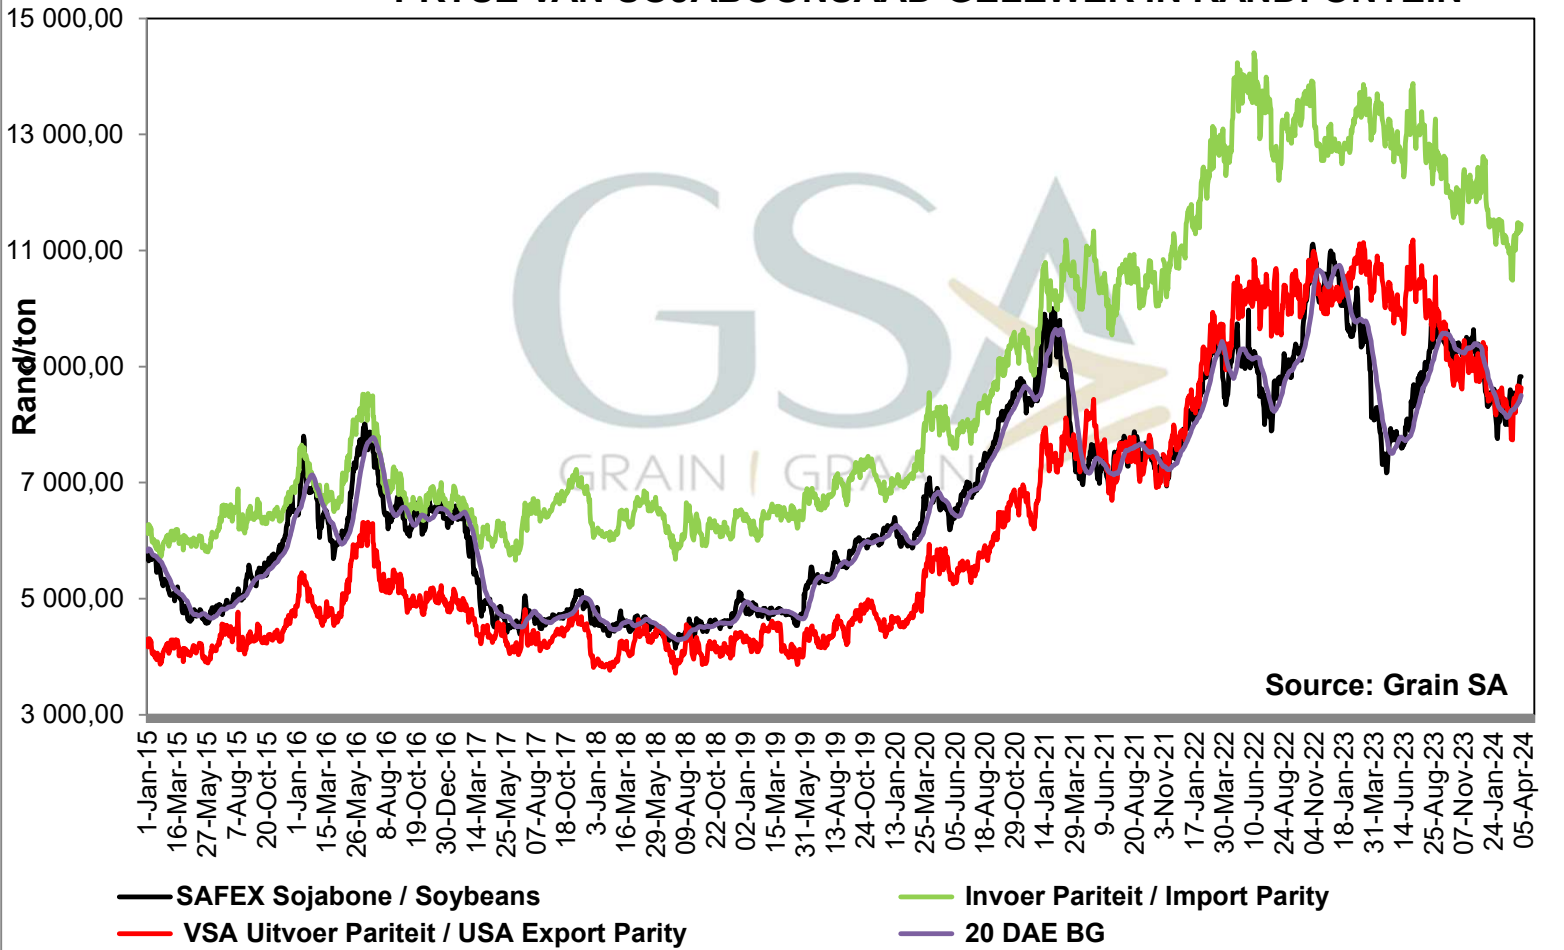

**PRICES OF SOYBEAN SEED DELIVERED IN RANDFONTEIN
PRYSE VAN SOJABOONSAAD GELEWER IN RANDFONTEIN**