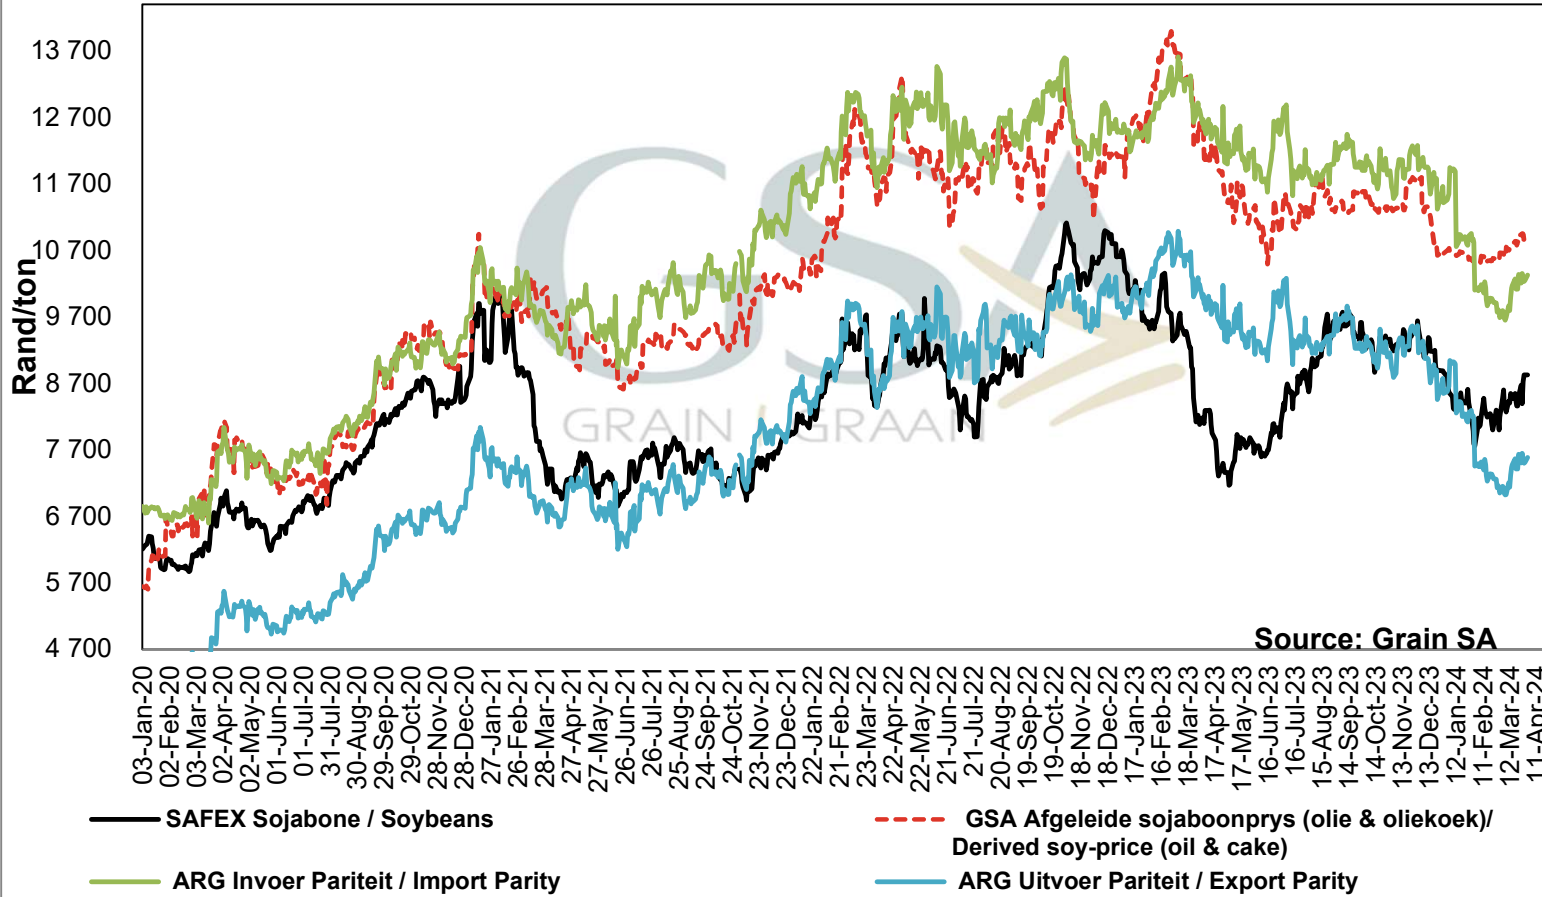

PRICES OF WHOLE SOYBEANS DELIVERED IN RANDFONTEIN PRYSE VAN HEEL SOJABONE GELEWER IN RANDFONTEIN

**PRICES OF SOYBEAN SEED DELIVERED IN RANDFONTEIN
 PRYSE VAN SOJABOONSAAD GELEWER IN RANDFONTEIN**

**PRICES OF ARGENTINIAN SOYBEAN SEED DELIVERED IN RANDFONTEIN
 PRYSE VAN ARGENTYNSE SOJABOON SAAD GELEWER IN RANDFONTEIN**

**PRICES OF BRAZILIAN SOYBEAN DELIVERED IN RANDFONTEIN
 PRYSE VAN BRASILIAANSE SOJABONE GELEWER IN RANDFONTEIN**

Source: Grain SA

**PRICES OF DERIVED SOYBEAN DELIVERED IN RANDFONTEIN
 PRYSE VAN AFGELEIDE SOJABONE GELEWER IN RANDFONTEIN**