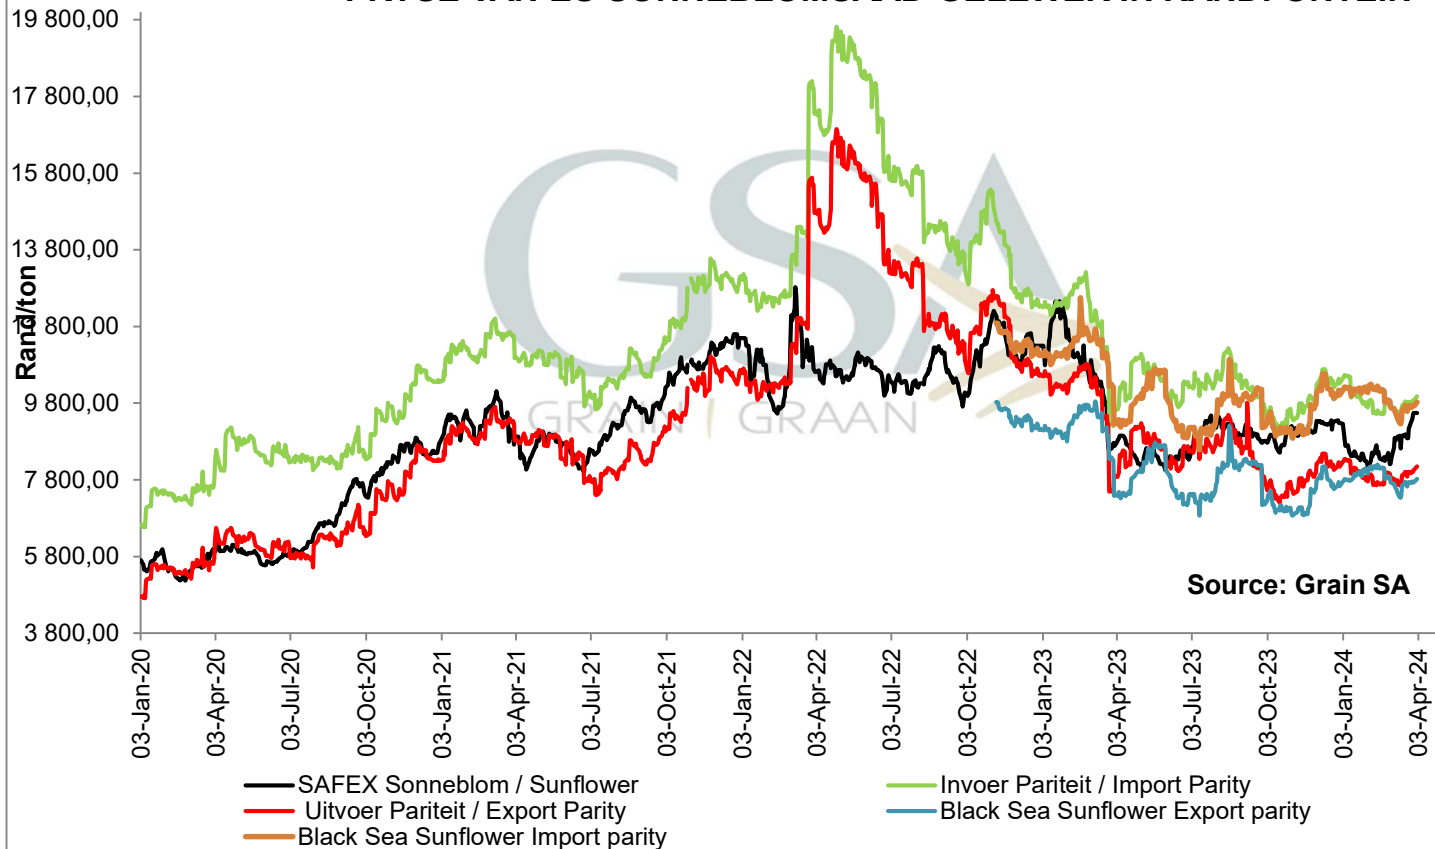

**PRICES OF EU SUNFLOWER SEED DELIVERED IN RANDFONTEIN
 PRYSE VAN EU SONNEBLOMSAAD GELEWER IN RANDFONTEIN**

PRICES OF EU SUNFLOWER SEED DELIVERED IN RANDFONTEIN PRYSE VAN EU SONNEBLOMSAAD GELEWER IN RANDFONTEIN