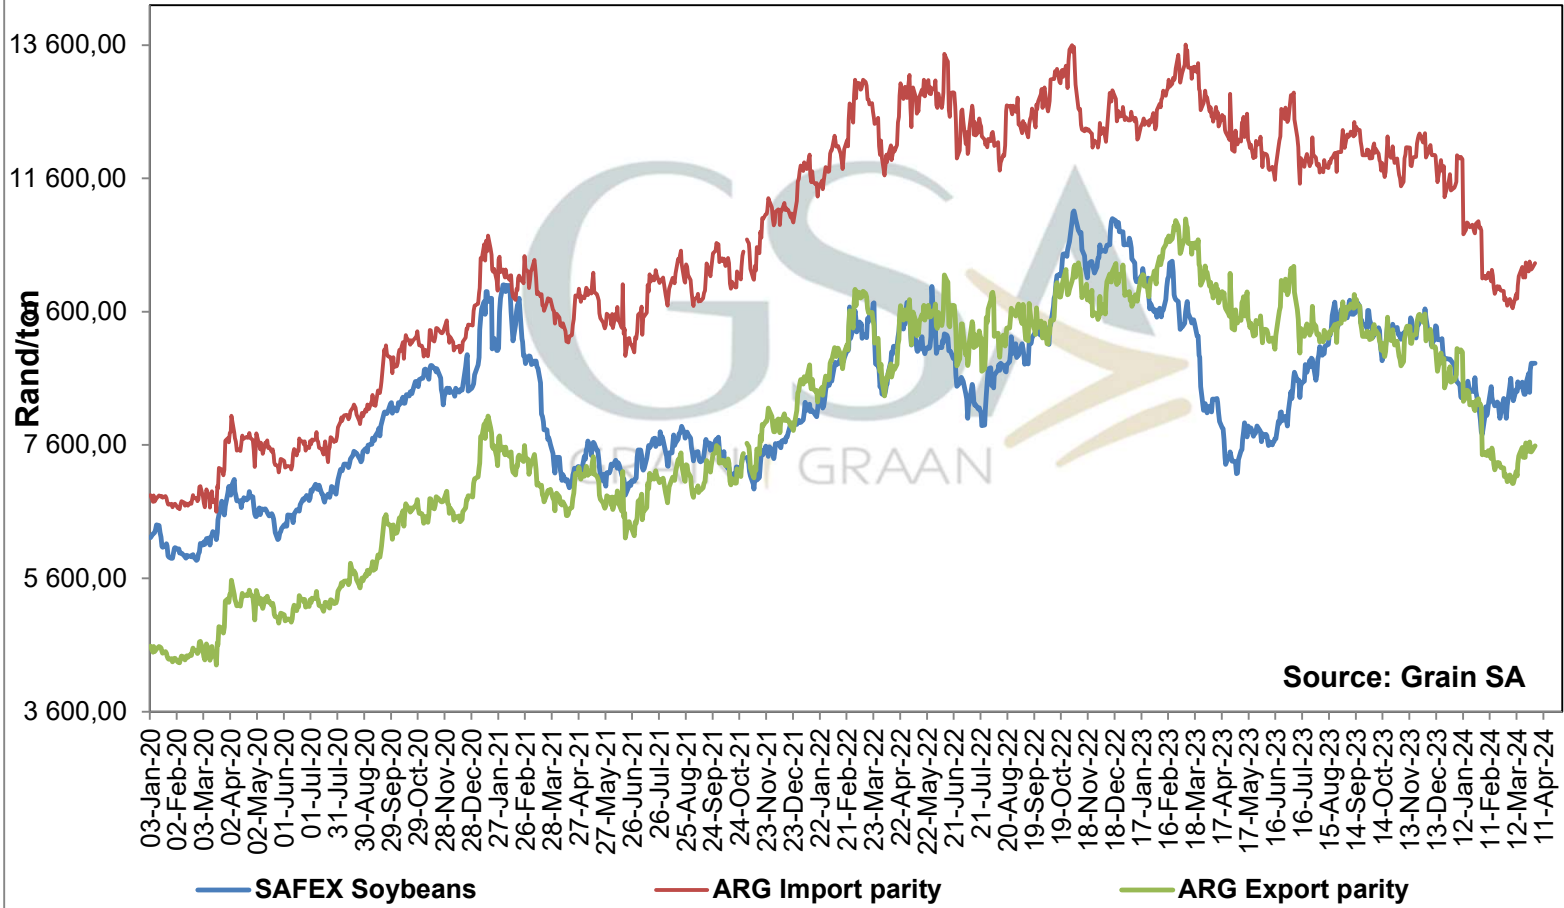

**PRICES OF ARGENTINIAN SOYBEAN SEED DELIVERED IN RANDFONTEIN
PRYSE VAN ARGENTYNSE SOJABOON SAAD GELEWER IN RANDFONTEIN**