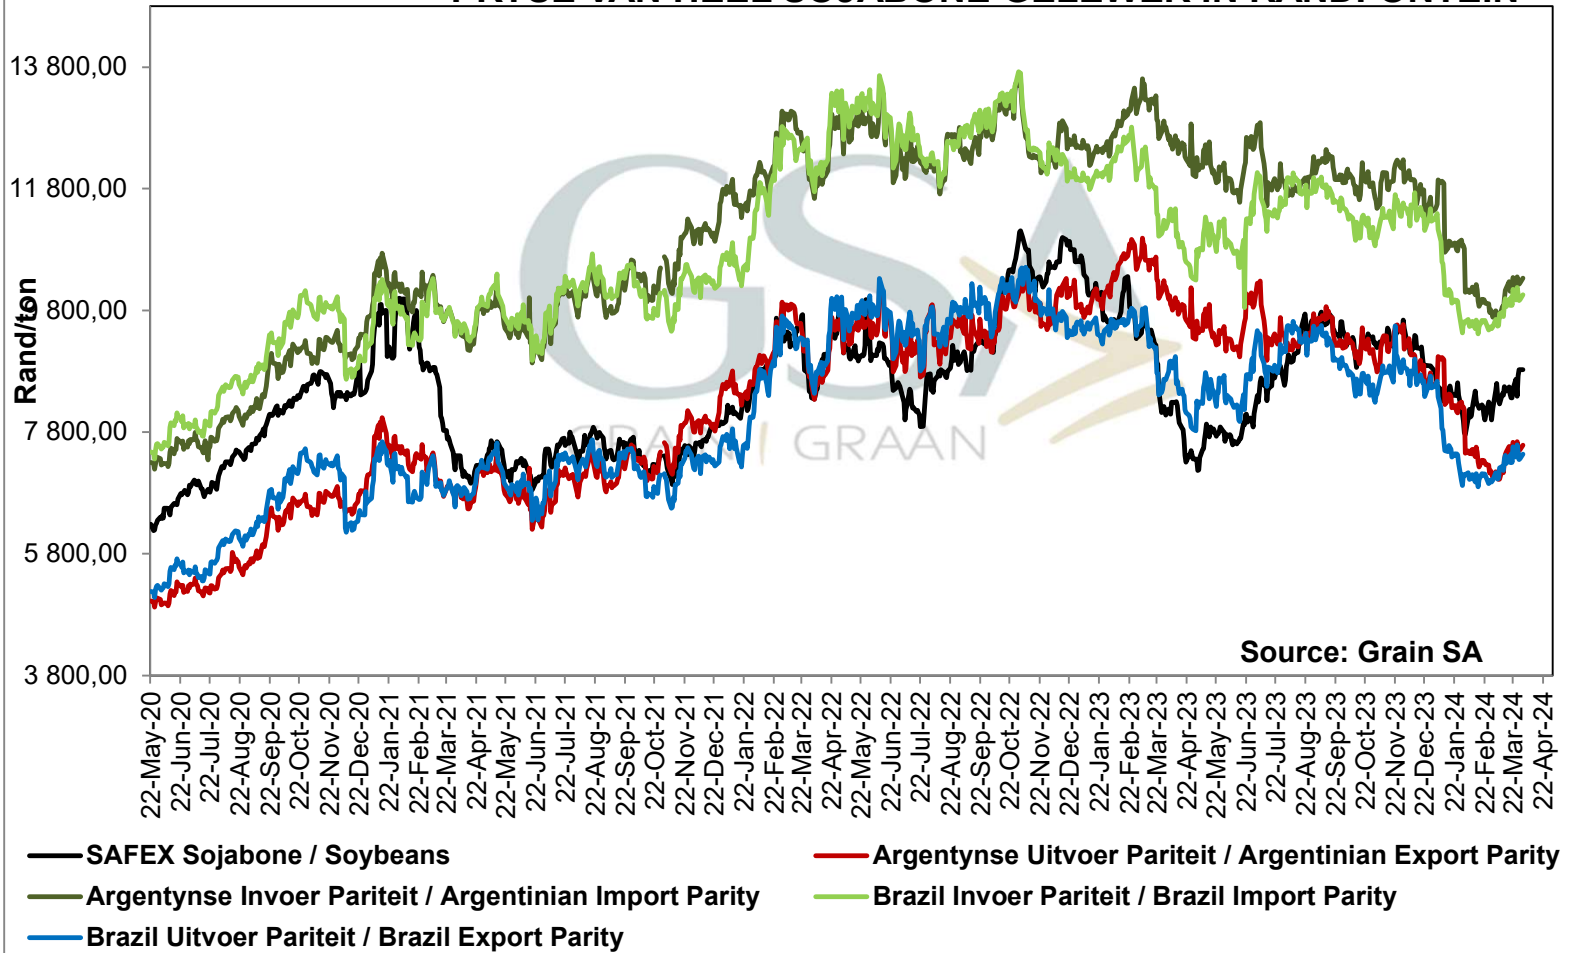

PRICES OF WHOLE SOYBEANS DELIVERED IN RANDFONTEIN PRYSE VAN HEEL SOJABONE GELEWER IN RANDFONTEIN