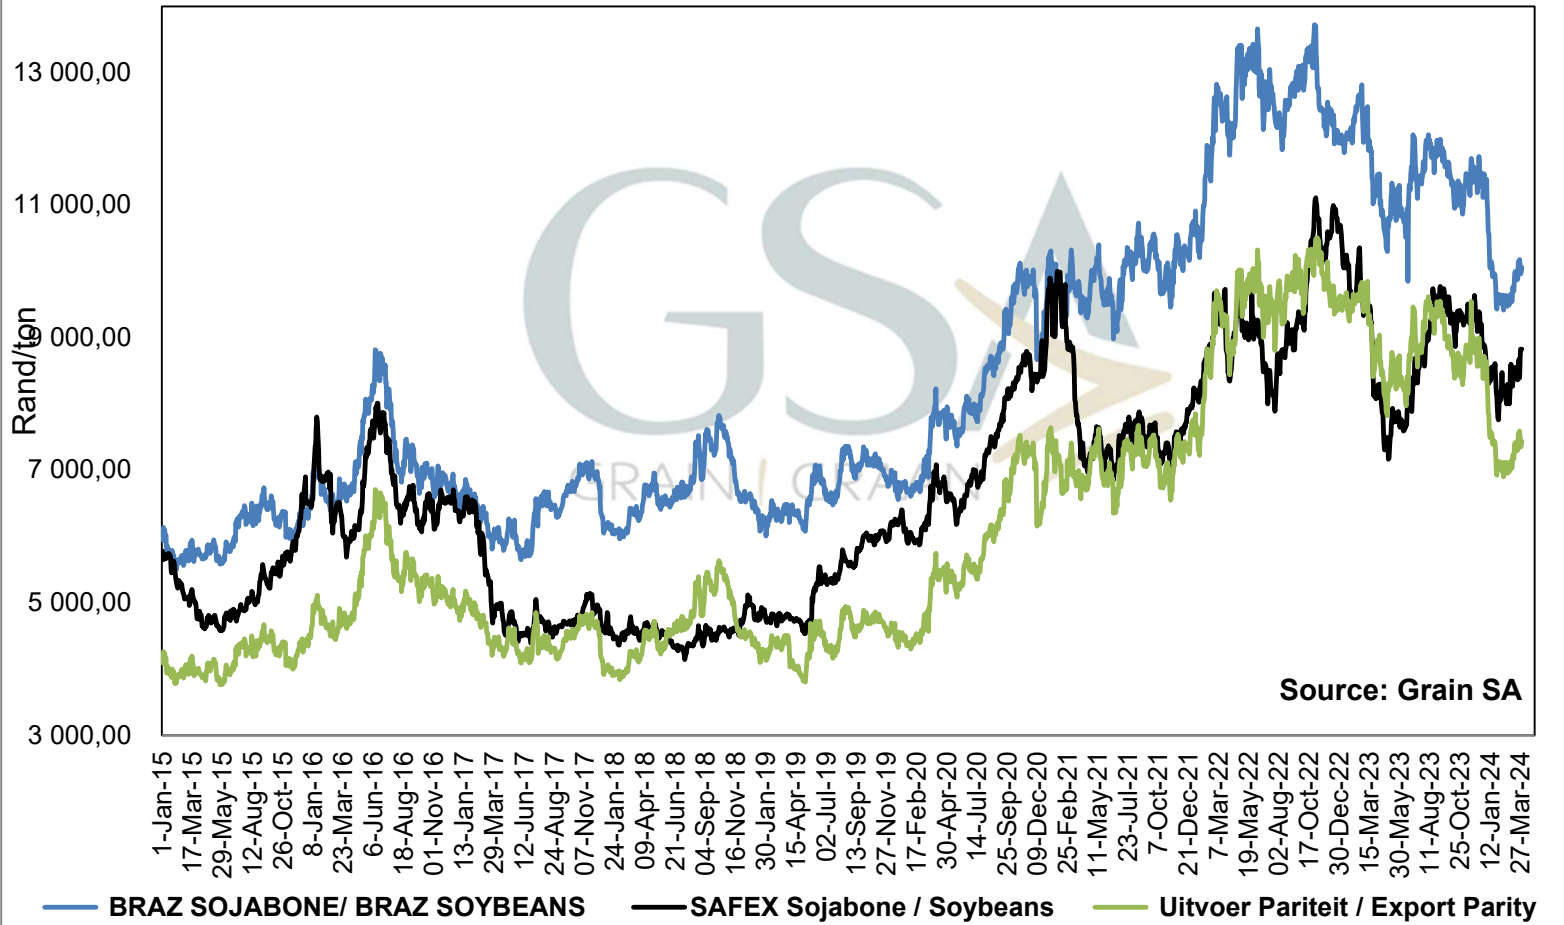

**PRICES OF BRAZILIAN SOYBEAN DELIVERED IN RANDFONTEIN
PRYSE VAN BRASILIAANSE SOJABONE GELEWER IN RANDFONTEIN**

Source: Grain SA