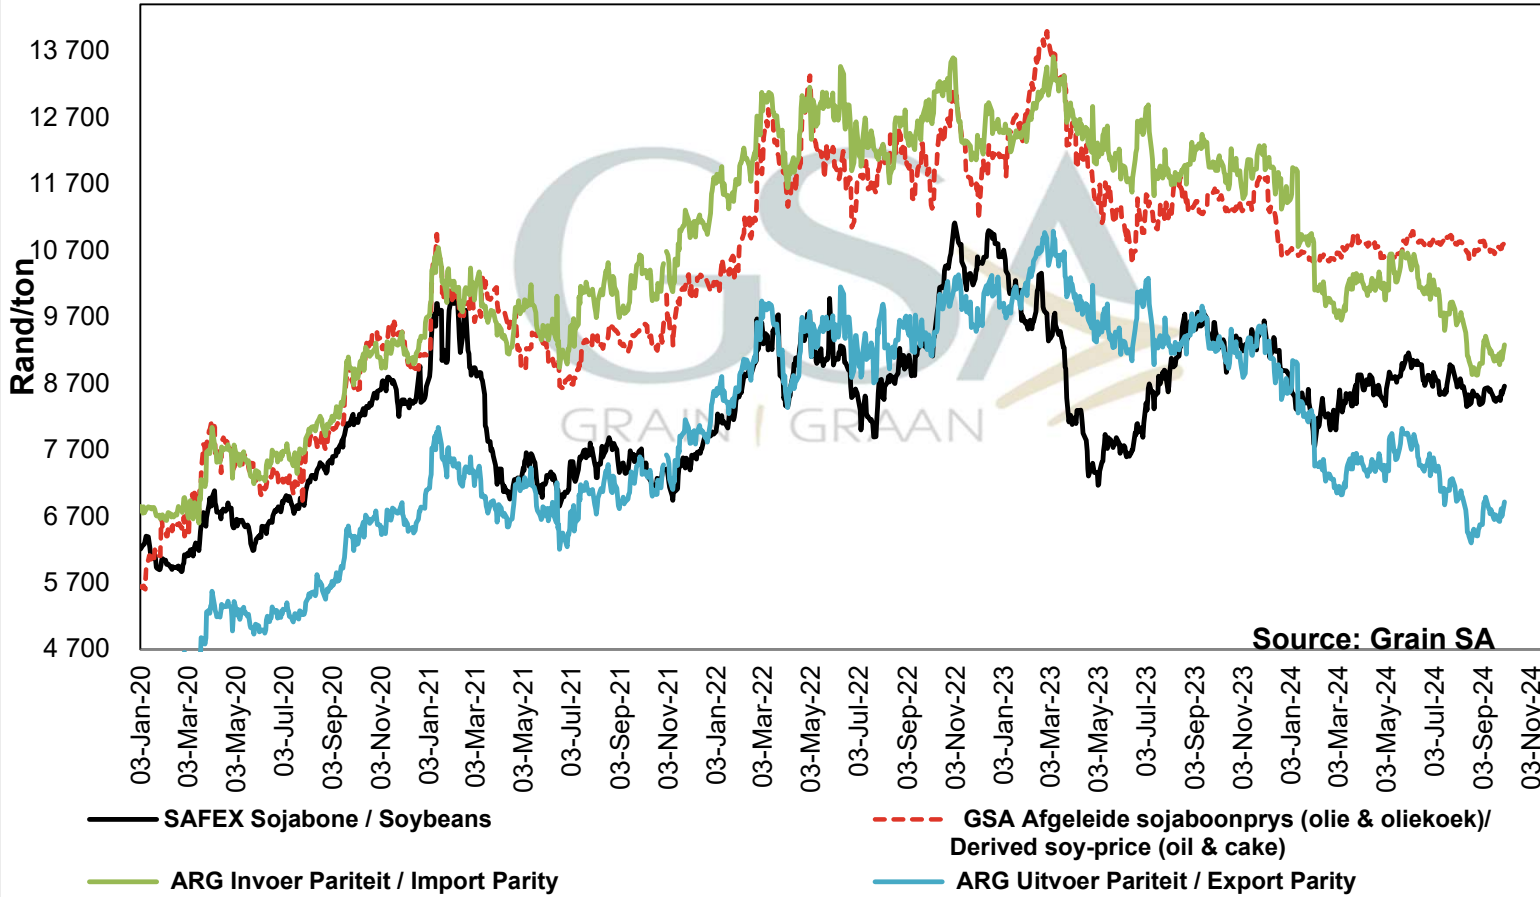

**PRICES OF DERIVED SOYBEAN DELIVERED IN RANDFONTEIN
PRYSE VAN AFGELEIDE SOJABONE GELEWER IN RANDFONTEIN**