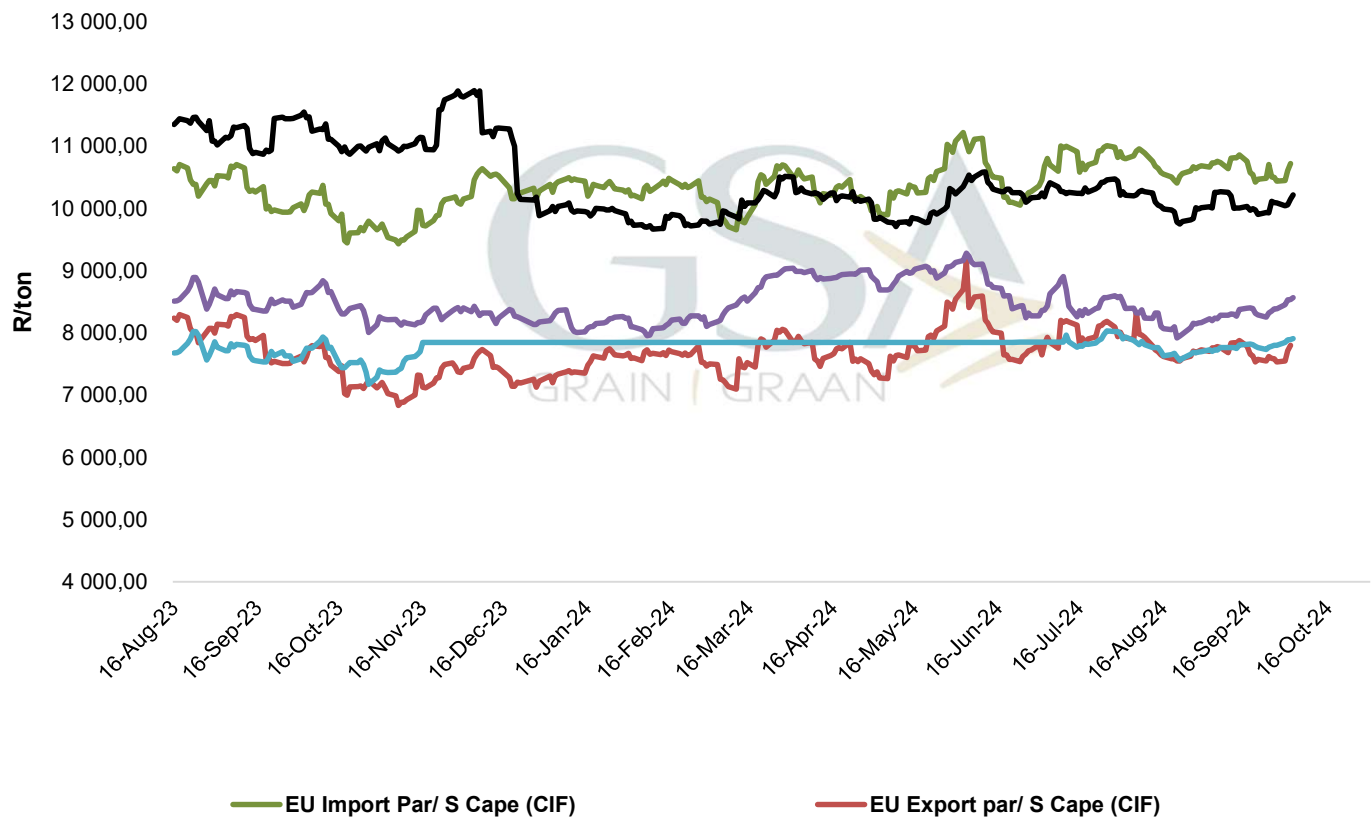

**PRICES OF ARGENTINIAN SOYBEAN SEED DELIVERED IN RANDFONTEIN
 PRYSE VAN ARGENTYNSE SOJABOON SAAD GELEWER IN RANDFONTEIN**

**PRICES OF BRAZILIAN SOYBEAN DELIVERED IN RANDFONTEIN
 PRYSE VAN BRASILIAANSE SOJABONE GELEWER IN RANDFONTEIN**

**PRICES OF DERIVED SOYBEAN DELIVERED IN RANDFONTEIN
 PRYSE VAN AFGELEIDE SOJABONE GELEWER IN RANDFONTEIN**

PRICES OF SOYBEAN CRUSHING MARGIN PRYSE VAN SOJABOON PERSMARGE

Prices of Canola in the Southern Cape (Swellendam) Kanolapryse in die Suid-Kaap (Swellendam)