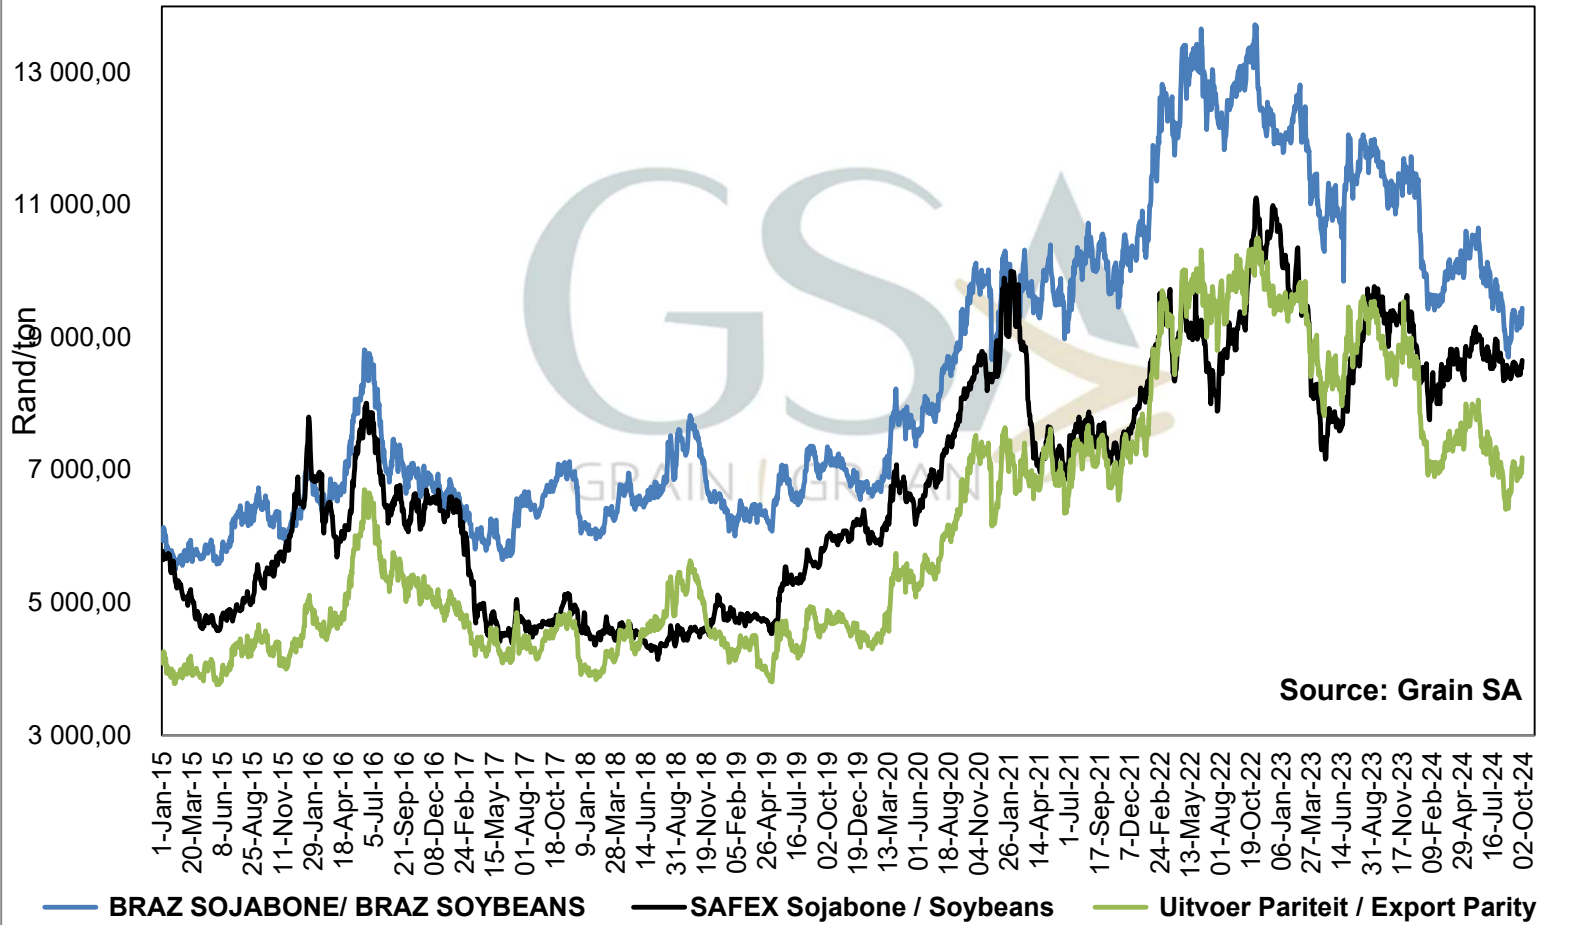

**PRICES OF BRAZILIAN SOYBEAN DELIVERED IN RANDFONTEIN
PRYSE VAN BRASILIAANSE SOJABONE GELEWER IN RANDFONTEIN**