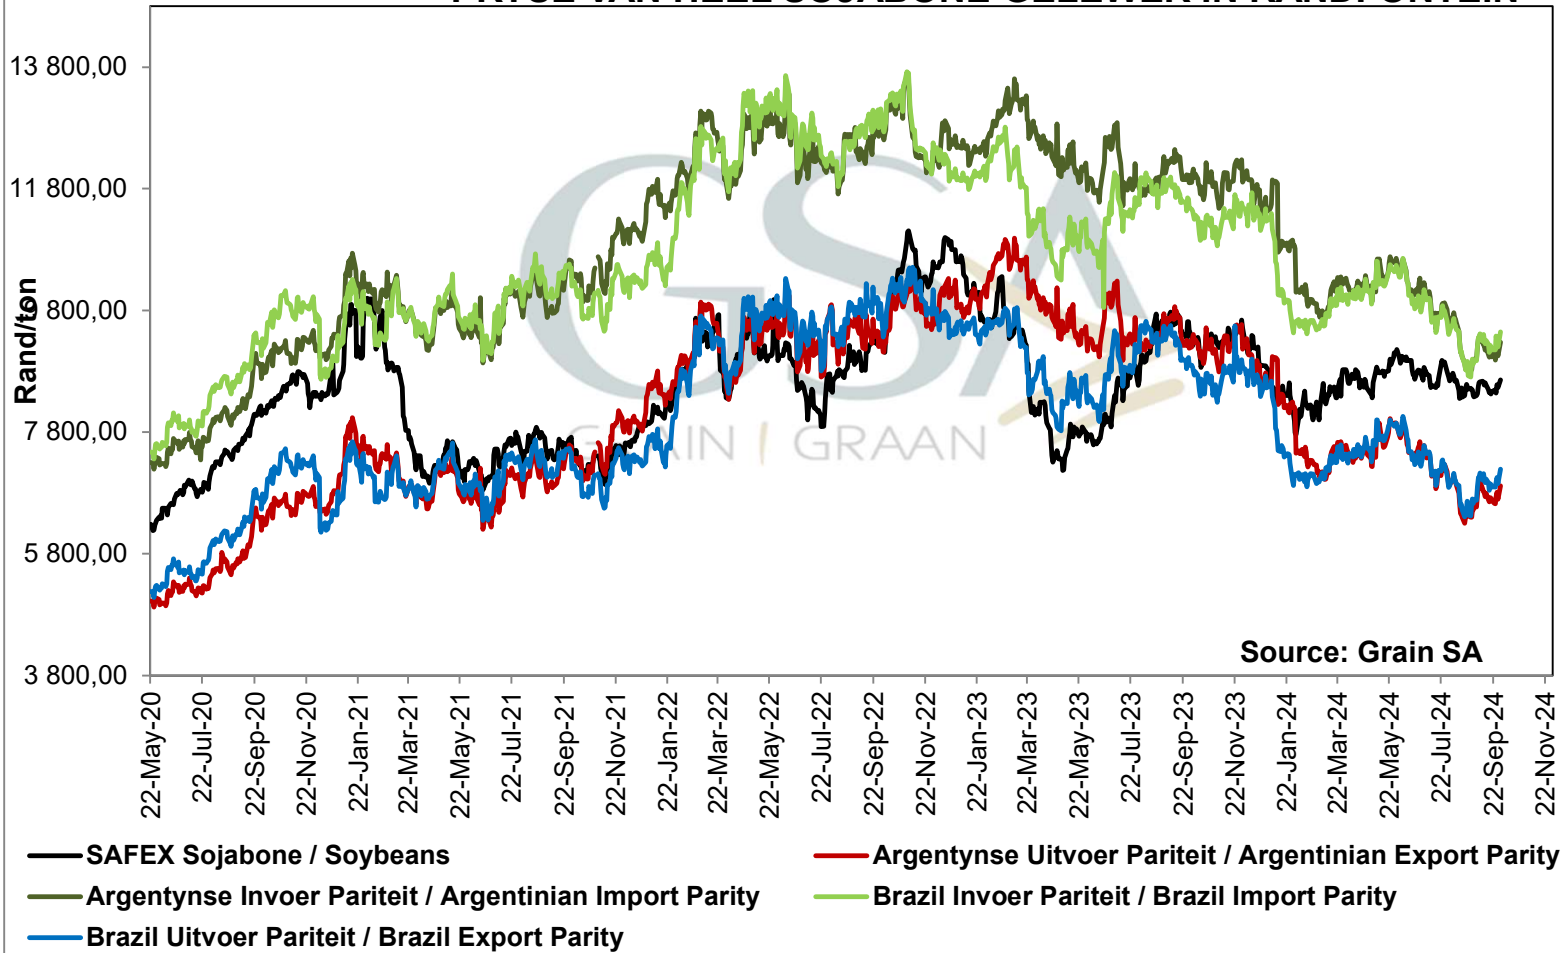

PRICES OF EU SUNFLOWER SEED DELIVERED IN RANDFONTEIN PRYSE VAN EU SONNEBLOMSAAD GELEWER IN RANDFONTEIN

PRICES OF WHOLE SOYBEANS DELIVERED IN RANDFONTEIN PRYSE VAN HEEL SOJABONE GELEWER IN RANDFONTEIN

**PRICES OF SOYBEAN SEED DELIVERED IN RANDFONTEIN
 PRYSE VAN SOJABOONSAAD GELEWER IN RANDFONTEIN**