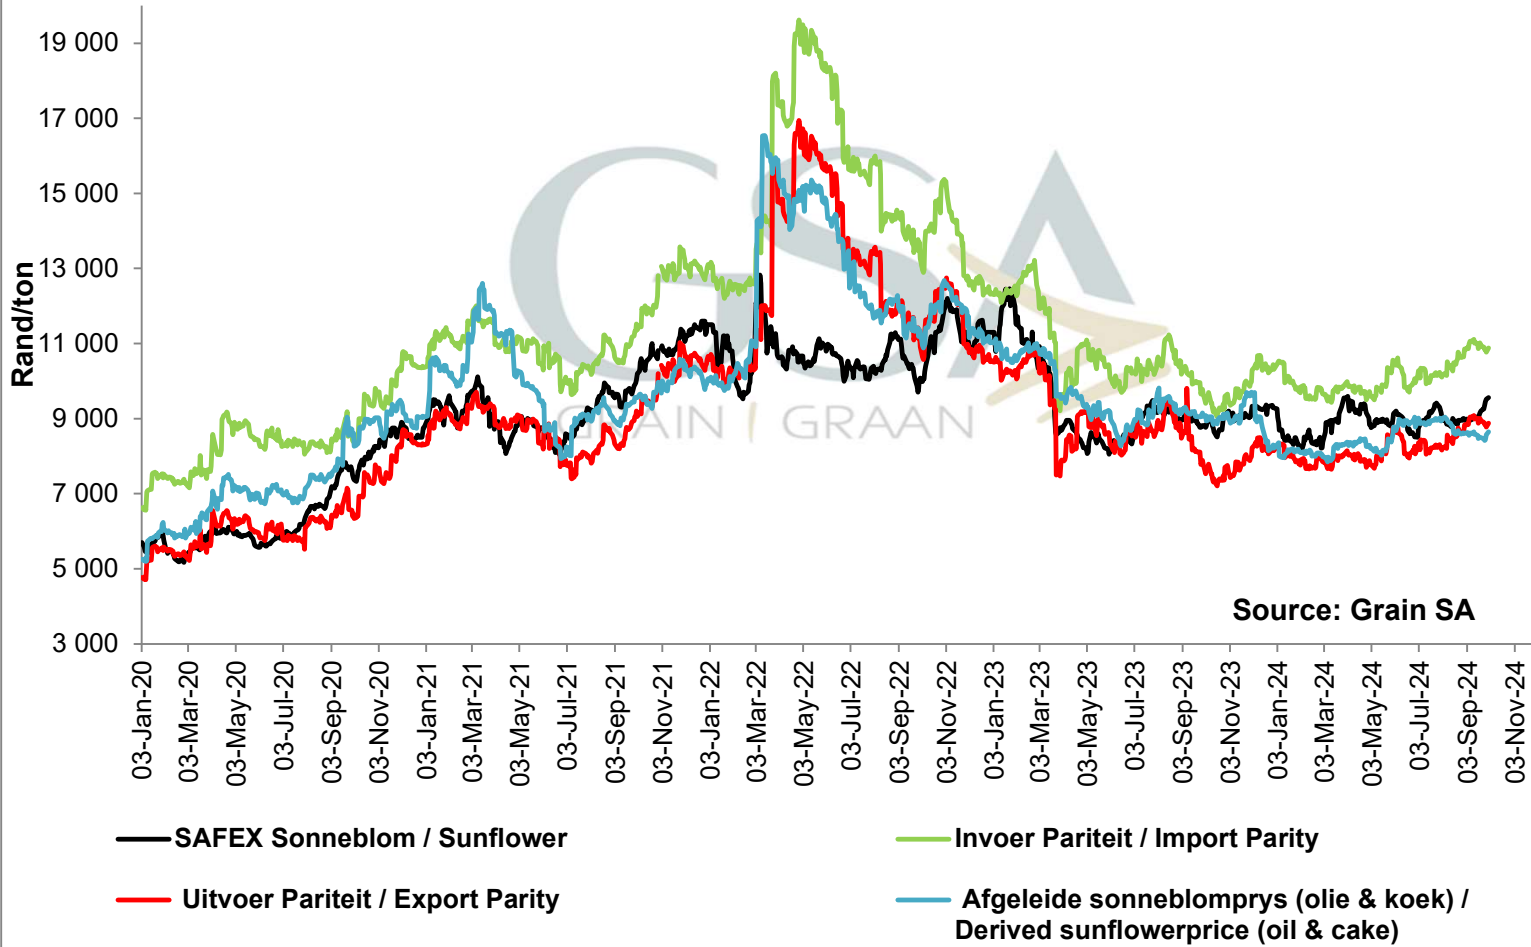

PRICES OF EU SUNFLOWER SEED DELIVERED IN RANDFONTEIN PRYSE VAN EU SONNEBLOMSAAD GELEWER IN RANDFONTEIN

PRICES OF WHOLE SOYBEANS DELIVERED IN RANDFONTEIN PRYSE VAN HEEL SOJABONE GELEWER IN RANDFONTEIN

**PRICES OF SOYBEAN SEED DELIVERED IN RANDFONTEIN
 PRYSE VAN SOJABOONSAAD GELEWER IN RANDFONTEIN**

**PRICES OF ARGENTINIAN SOYBEAN SEED DELIVERED IN RANDFONTEIN
 PRYSE VAN ARGENTYNSE SOJABOON SAAD GELEWER IN RANDFONTEIN**

**PRICES OF BRAZILIAN SOYBEAN DELIVERED IN RANDFONTEIN
 PRYSE VAN BRASILIAANSE SOJABONE GELEWER IN RANDFONTEIN**