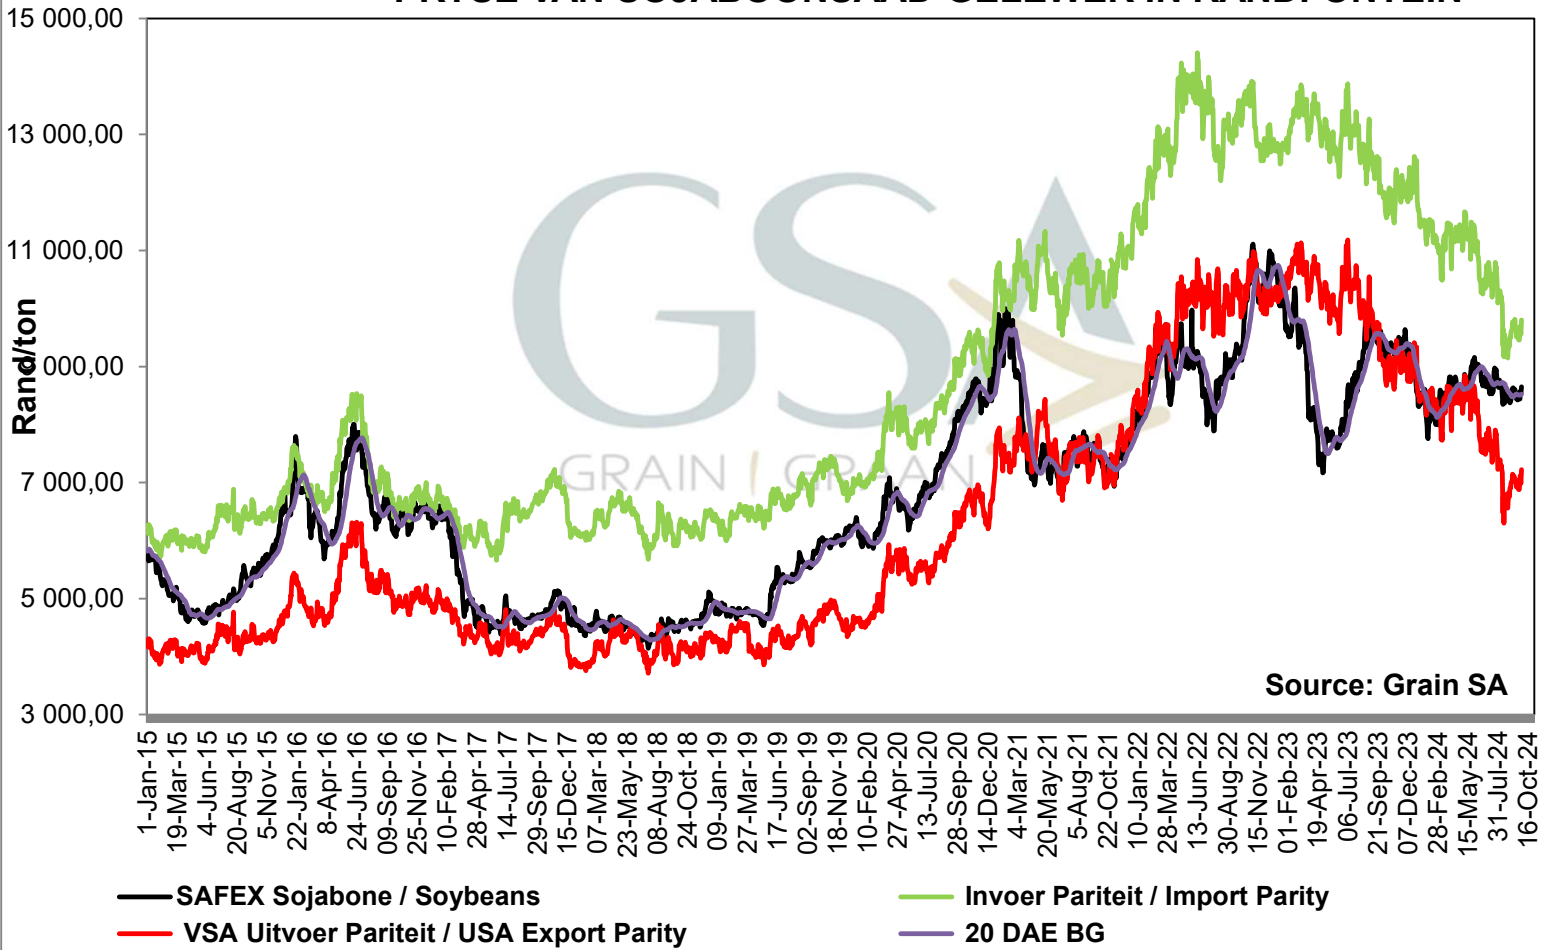

PRICES OF EU SUNFLOWER SEED DELIVERED IN RANDFONTEIN PRYSE VAN EU SONNEBLOMSAAD GELEWER IN RANDFONTEIN

PRICES OF WHOLE SOYBEANS DELIVERED IN RANDFONTEIN PRYSE VAN HEEL SOJABONE GELEWER IN RANDFONTEIN

**PRICES OF SOYBEAN SEED DELIVERED IN RANDFONTEIN
 PRYSE VAN SOJABOONSAAD GELEWER IN RANDFONTEIN**

**PRICES OF ARGENTINIAN SOYBEAN SEED DELIVERED IN RANDFONTEIN
 PRYSE VAN ARGENTYNSE SOJABOON SAAD GELEWER IN RANDFONTEIN**

**PRICES OF BRAZILIAN SOYBEAN DELIVERED IN RANDFONTEIN
 PRYSE VAN BRASILIAANSE SOJABONE GELEWER IN RANDFONTEIN**