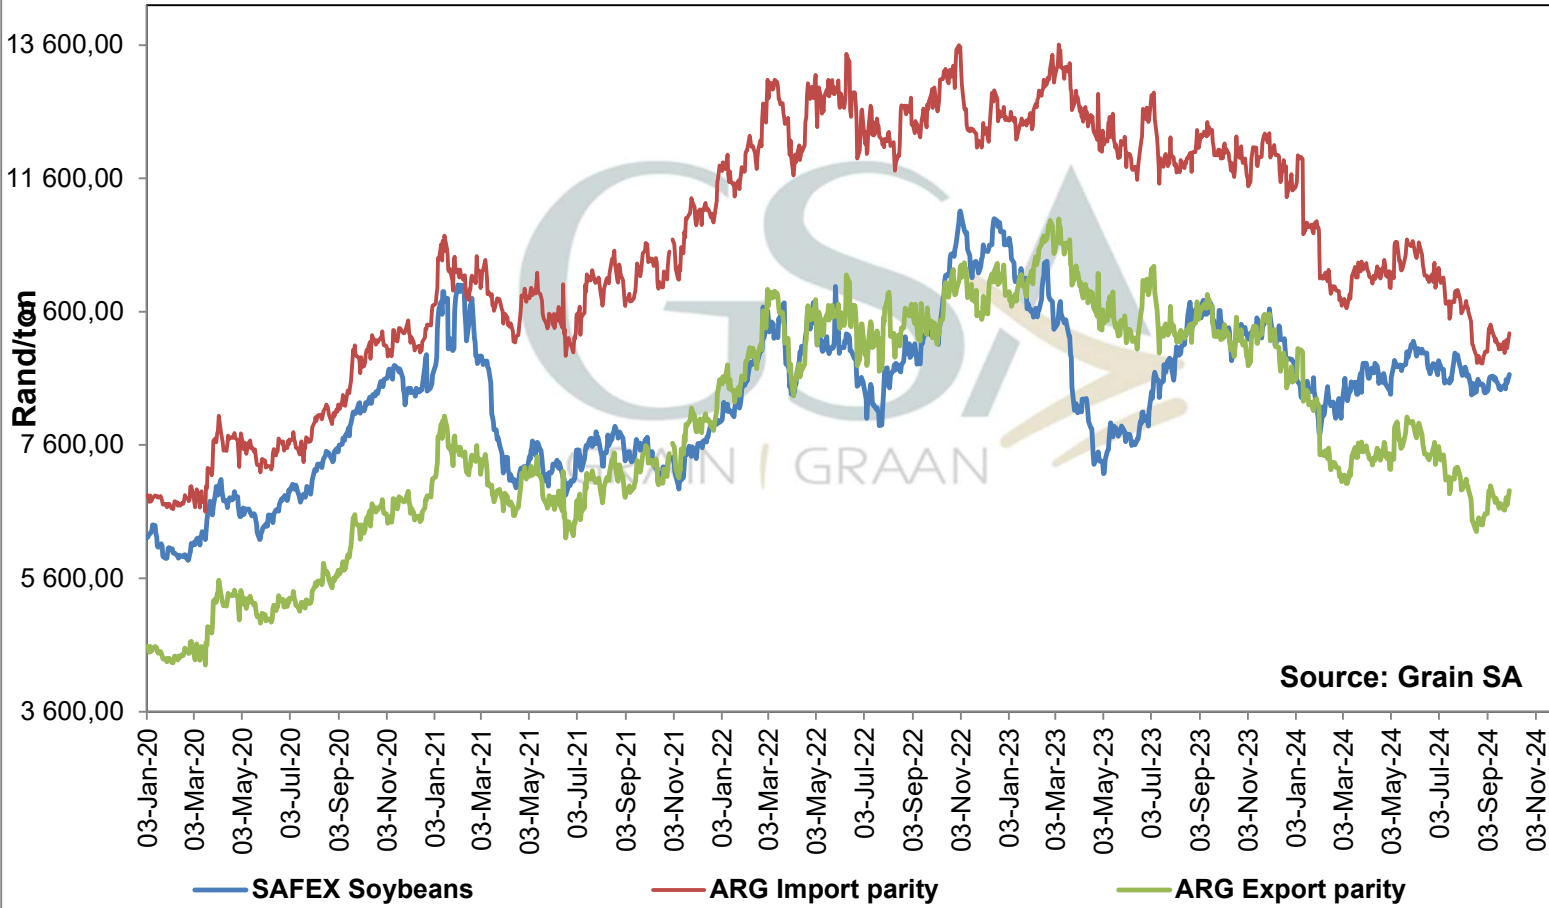

PRICES OF EU SUNFLOWER SEED DELIVERED IN RANDFONTEIN PRYSE VAN EU SONNEBLOMSAAD GELEWER IN RANDFONTEIN

PRICES OF WHOLE SOYBEANS DELIVERED IN RANDFONTEIN PRYSE VAN HEEL SOJABONE GELEWER IN RANDFONTEIN

**PRICES OF SOYBEAN SEED DELIVERED IN RANDFONTEIN
 PRYSE VAN SOJABOONSAAD GELEWER IN RANDFONTEIN**

**PRICES OF ARGENTINIAN SOYBEAN SEED DELIVERED IN RANDFONTEIN
 PRYSE VAN ARGENTYNSE SOJABOON SAAD GELEWER IN RANDFONTEIN**

**PRICES OF BRAZILIAN SOYBEAN DELIVERED IN RANDFONTEIN
 PRYSE VAN BRASILIAANSE SOJABONE GELEWER IN RANDFONTEIN**