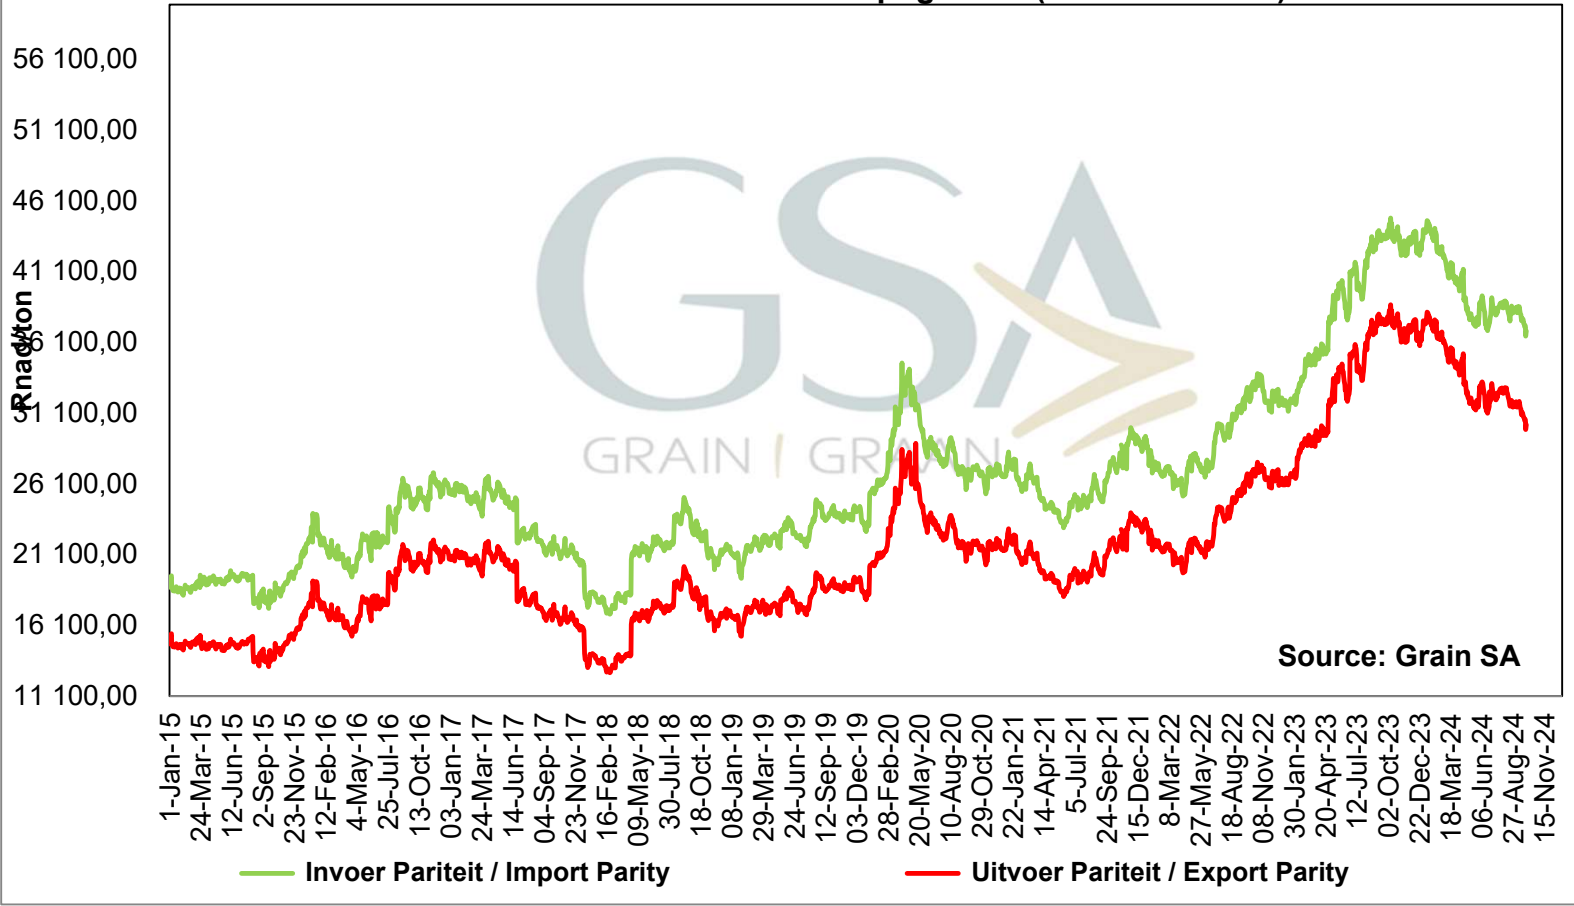

**PRICES OF PROCESSED AND GRADED USA CHOICE GRADE GROUNDNUTS
(40/50) (RANDFONTEIN)**
**PRYSE VAN UITGEDOP EN GESORTEERDE VSA KEURGRAAD GRONDBONE
MET 'N PITGROOTTE VAN 40/50 pitgrootte (RANDFONTEIN)**