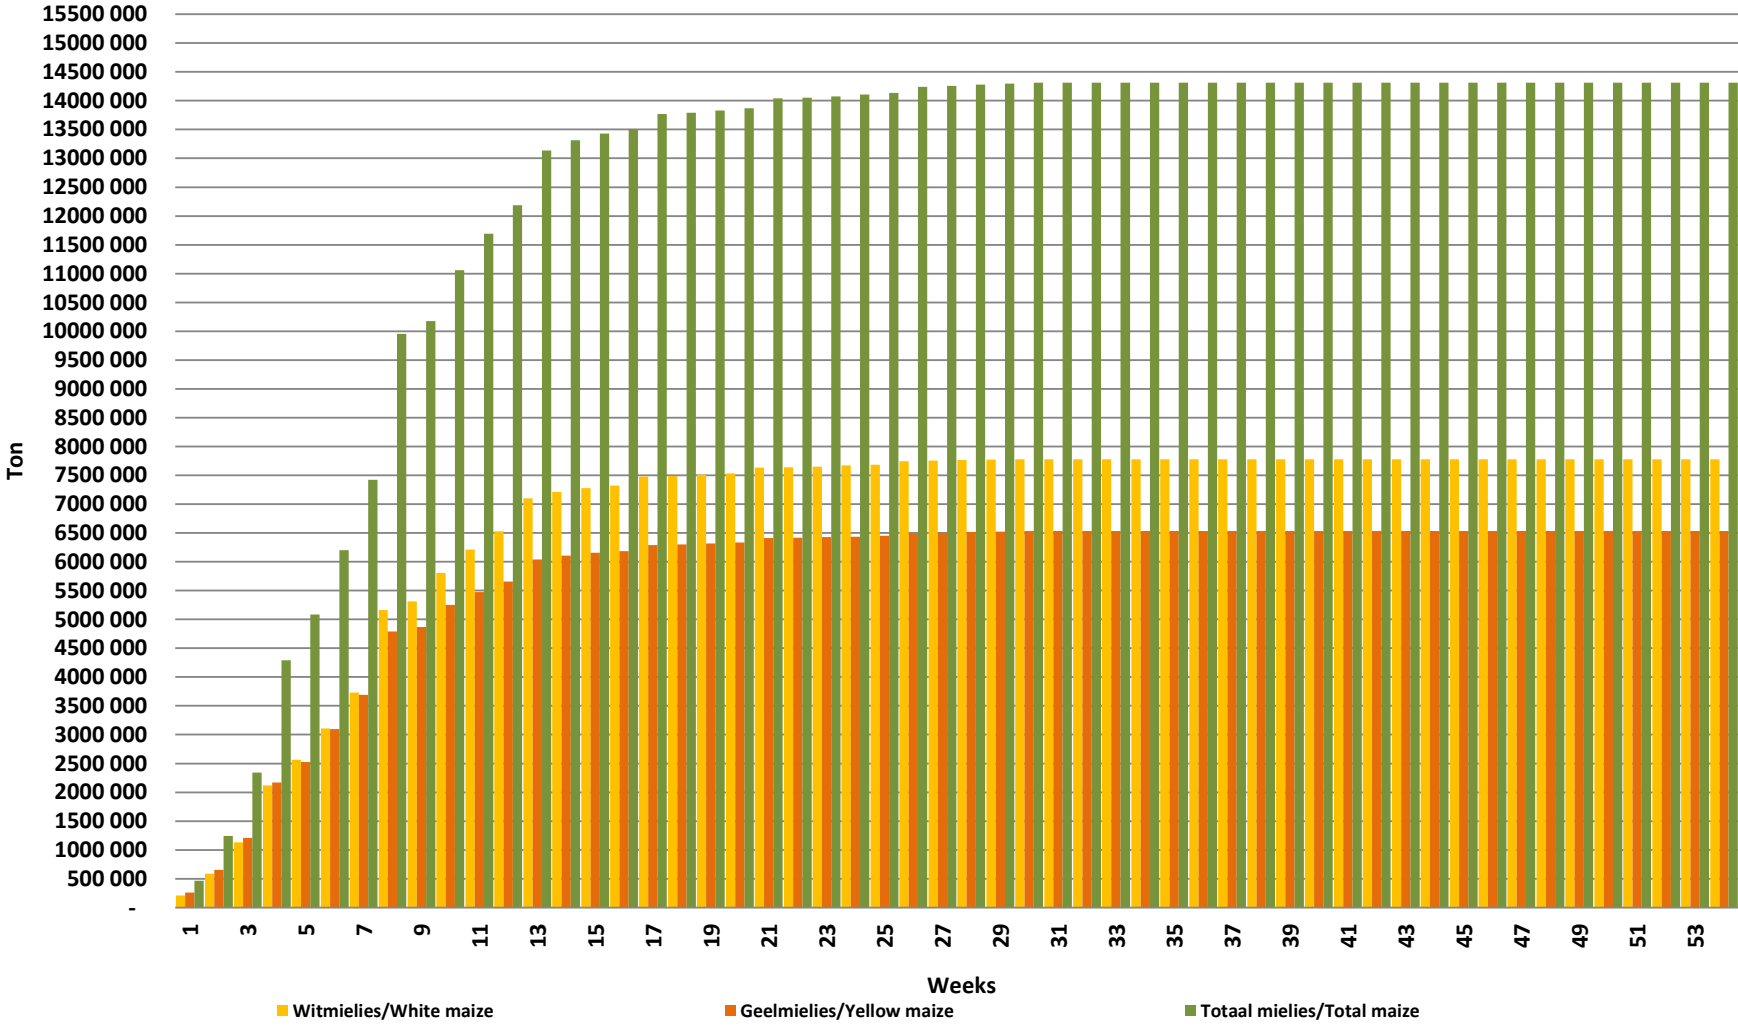

White Maize: Weekly producer deliveries

Yellow Maize: Weekly producer deliveries

Weeklikse mielielewerings (Bemarkingsjaar: Mei tot April 2020/21)

Weeklikse totale mielielewerings (Bemarkingsjaar: Mei tot April)

Weeklikse kumulatiewe mielielewerings (Bemarkingsjaar: Mei tot April)

Total YTD WM deliveries for the 2021/22 season vs previous season's

Total YTD YM deliveries for the 2021/22 season vs previous season's

Total YTD Maize deliveries for the 2021/22 season vs previous season's