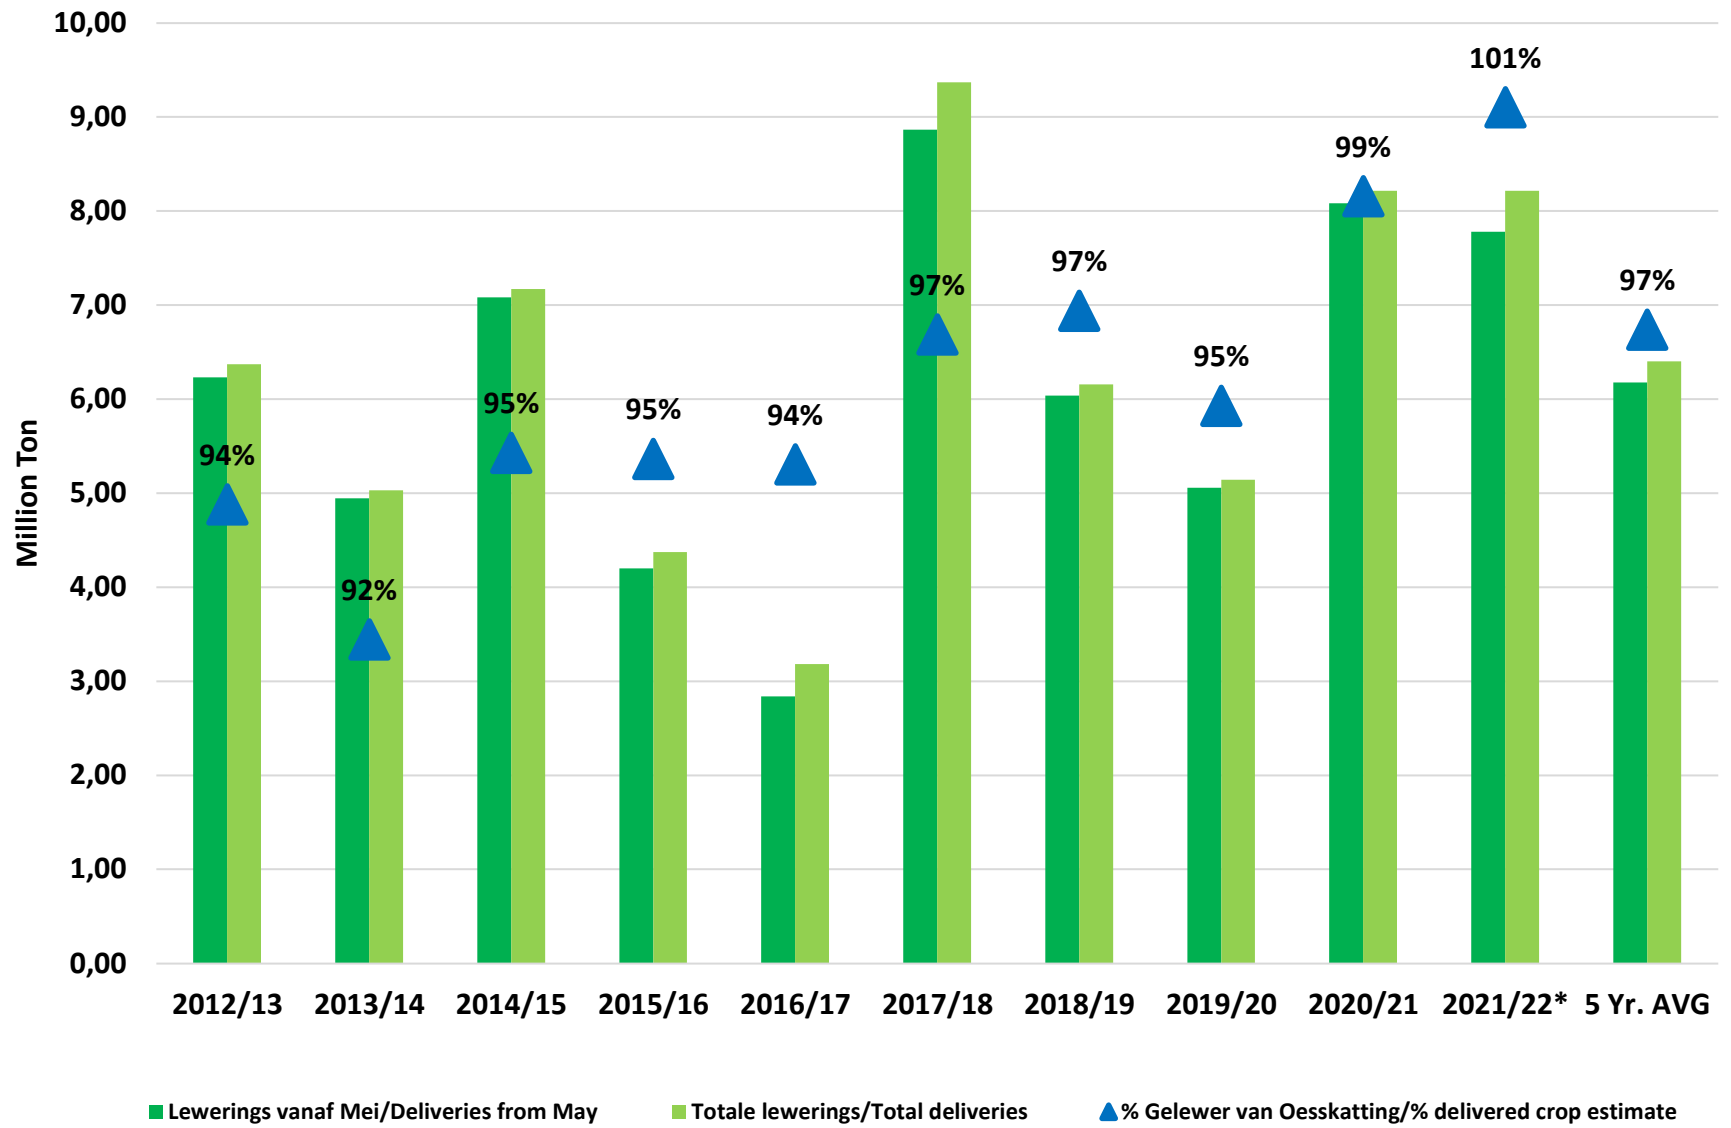

White Maize: Weekly producer deliveries

Yellow Maize: Weekly producer deliveries

Weeklikse mielielewerings (Bemarkingsjaar: Mei tot April 2020/21)

Weeklikse totale mielielewerings (Bemarkingsjaar: Mei tot April)

Weeklikse kumulatiewe mielielewerings (Bemarkingsjaar: Mei tot April)

Total YTD WM deliveries for the 2021/22 season vs previous season's

Total YTD YM deliveries for the 2021/22 season vs previous season's