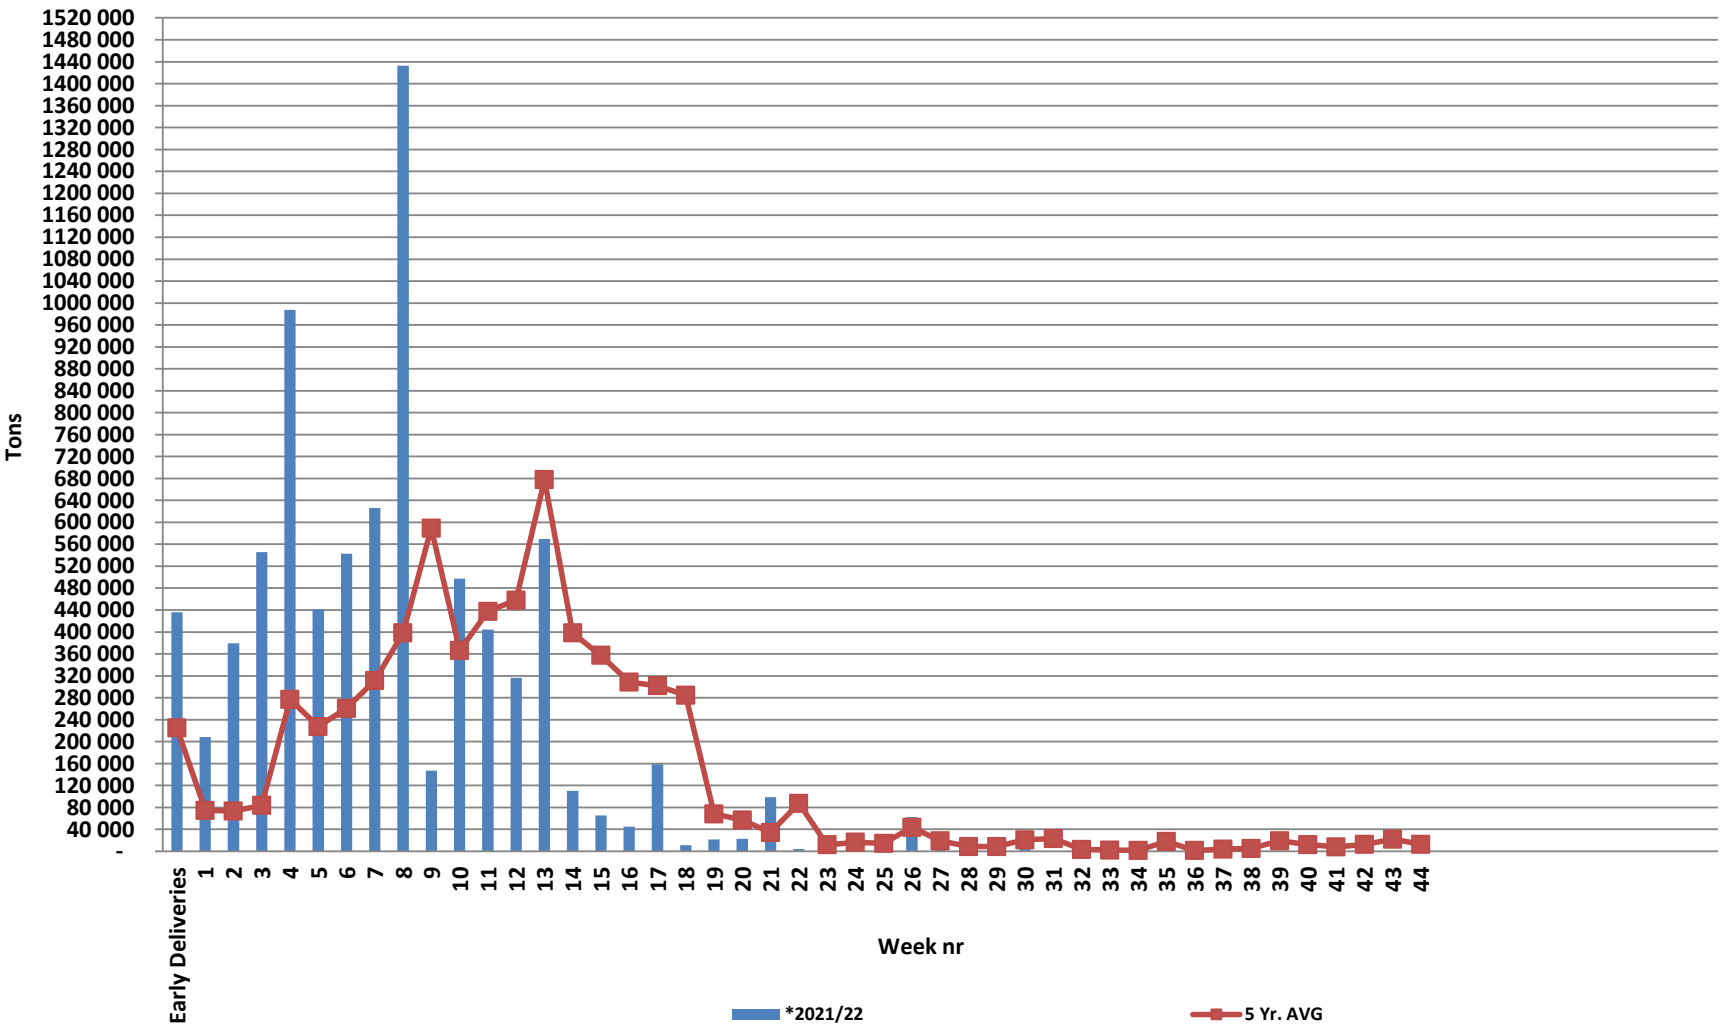

White Maize: Weekly producer deliveries

Yellow Maize: Weekly producer deliveries

Weeklikse mielielewerings (Bemarkingsjaar: Mei tot April 2020/21)

Weeklikse totale mielielewerings (Bemarkingsjaar: Mei tot April)

Weeklikse kumulatiewe mielielewerings (Bemarkingsjaar: Mei tot April)

Total YTD WM deliveries for the 2021/22 season vs previous season's

Total YTD YM deliveries for the 2021/22 season vs previous season's

Total YTD Maize deliveries for the 2021/22 season vs previous season's