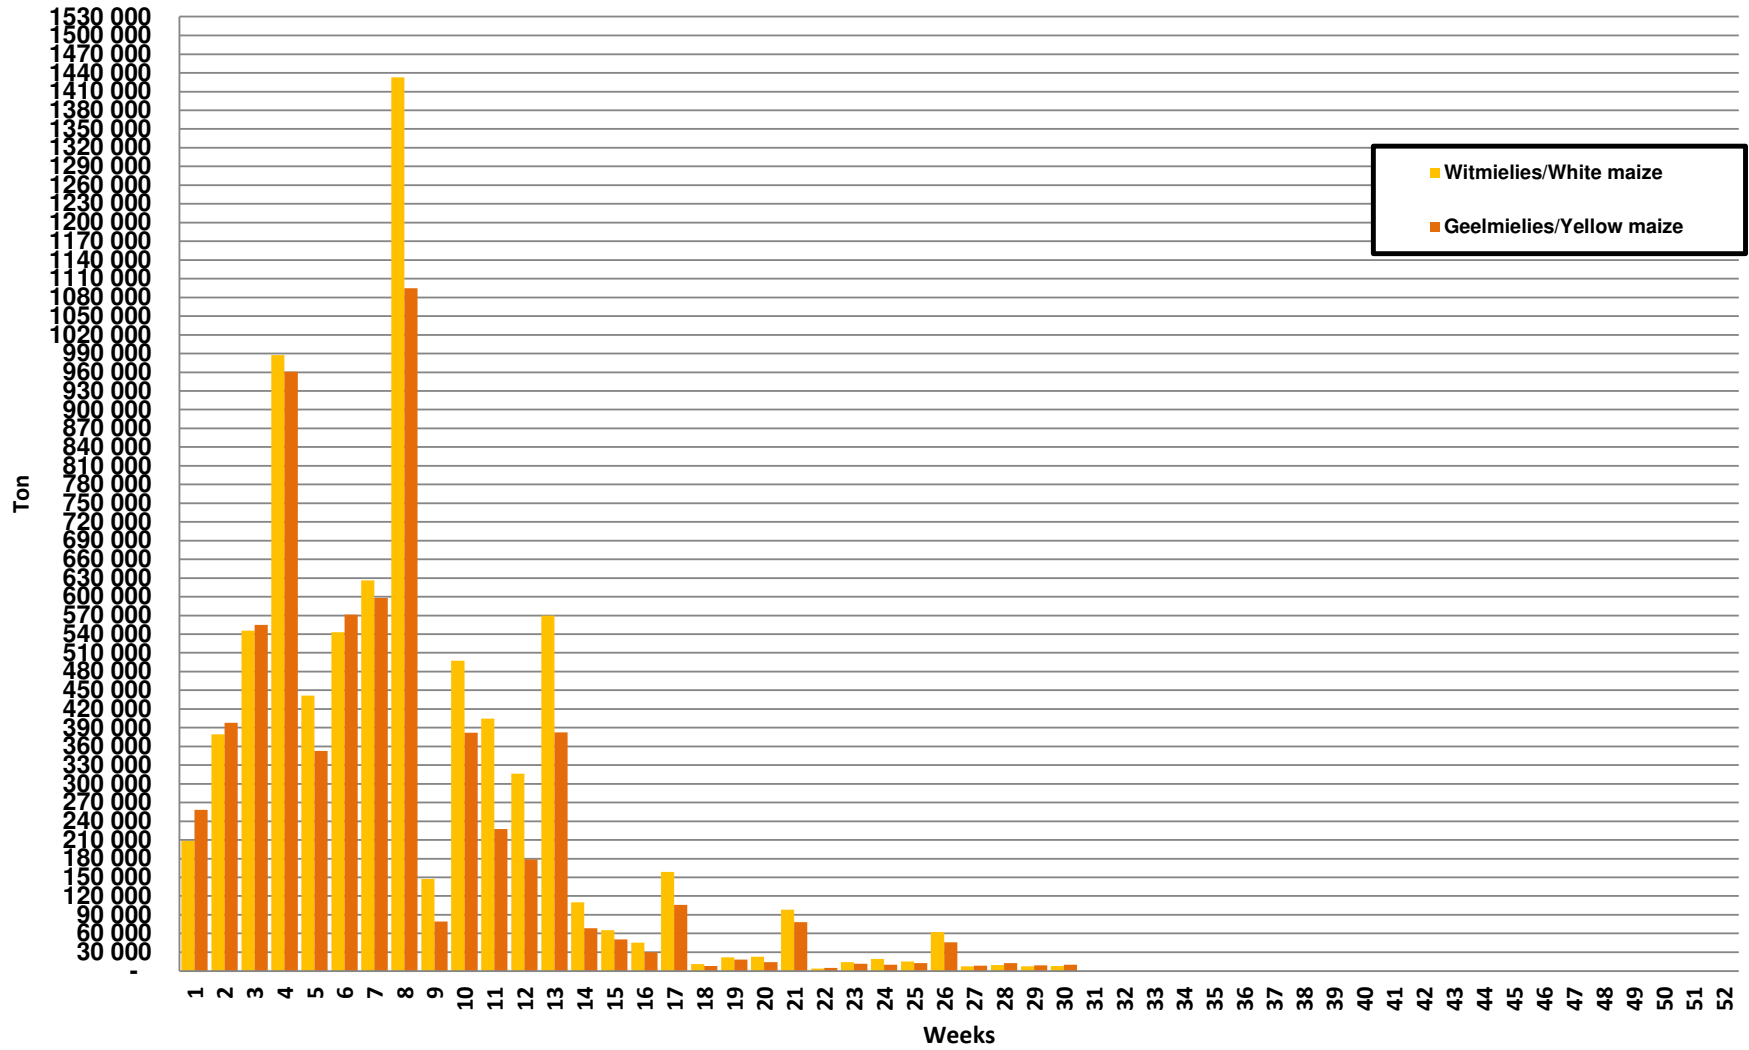

White Maize: Weekly producer deliveries

Yellow Maize: Weekly producer deliveries

Weeklikse mielielewerings (Bemarkingsjaar: Mei tot April 2020/21)

Weeklikse totale mielielewerings (Bemarkingsjaar: Mei tot April)

Weeklikse kumulatiewe mielielewerings (Bemarkingsjaar: Mei tot April)

Total YTD WM deliveries for the 2021/22 season vs previous season's

Total YTD YM deliveries for the 2021/22 season vs previous season's

Total YTD Maize deliveries for the 2021/22 season vs previous season's