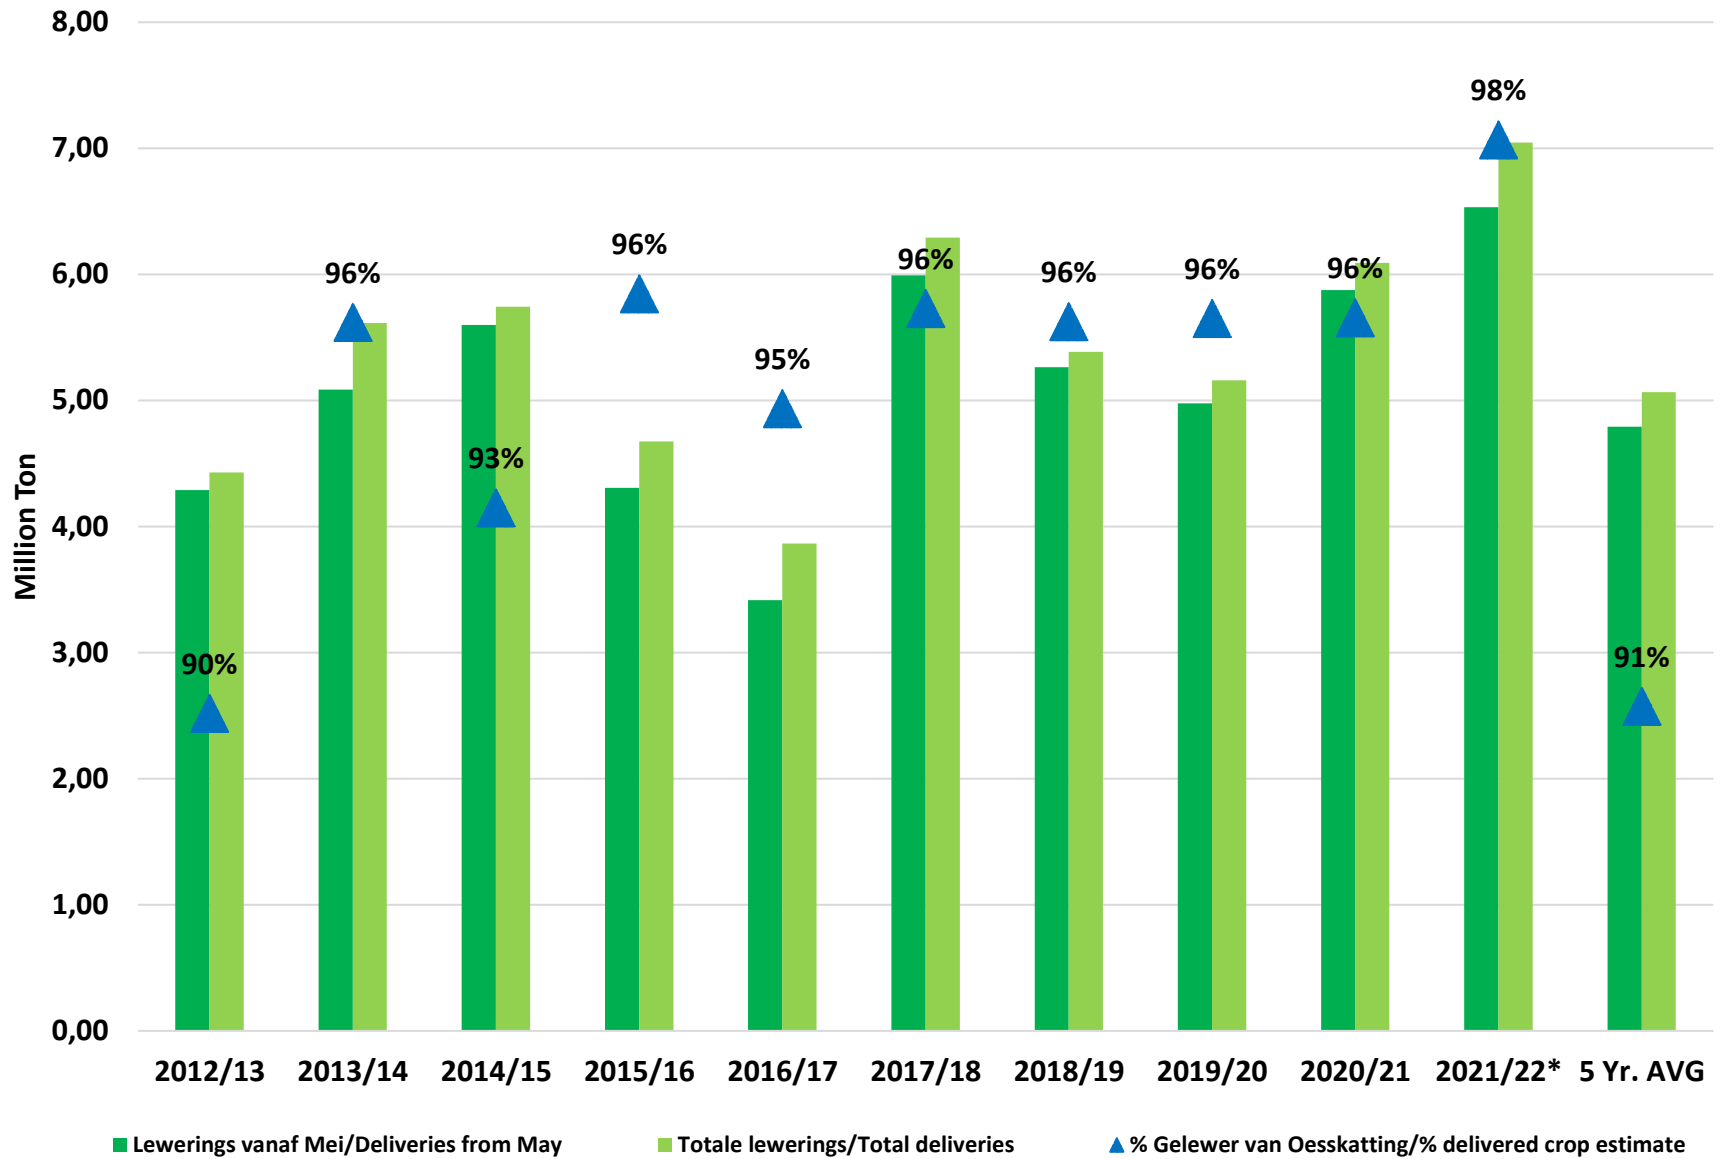

White Maize: Weekly producer deliveries

Yellow Maize: Weekly producer deliveries

Weeklikse mielielewerings (Bemarkingsjaar: Mei tot April 2020/21)

Weeklikse totale mielielewerings (Bemarkingsjaar: Mei tot April)

Weeklikse kumulatiewe mielielewerings (Bemarkingsjaar: Mei tot April)

Total YTD WM deliveries for the 2021/22 season vs previous season's

Total YTD YM deliveries for the 2021/22 season vs previous season's