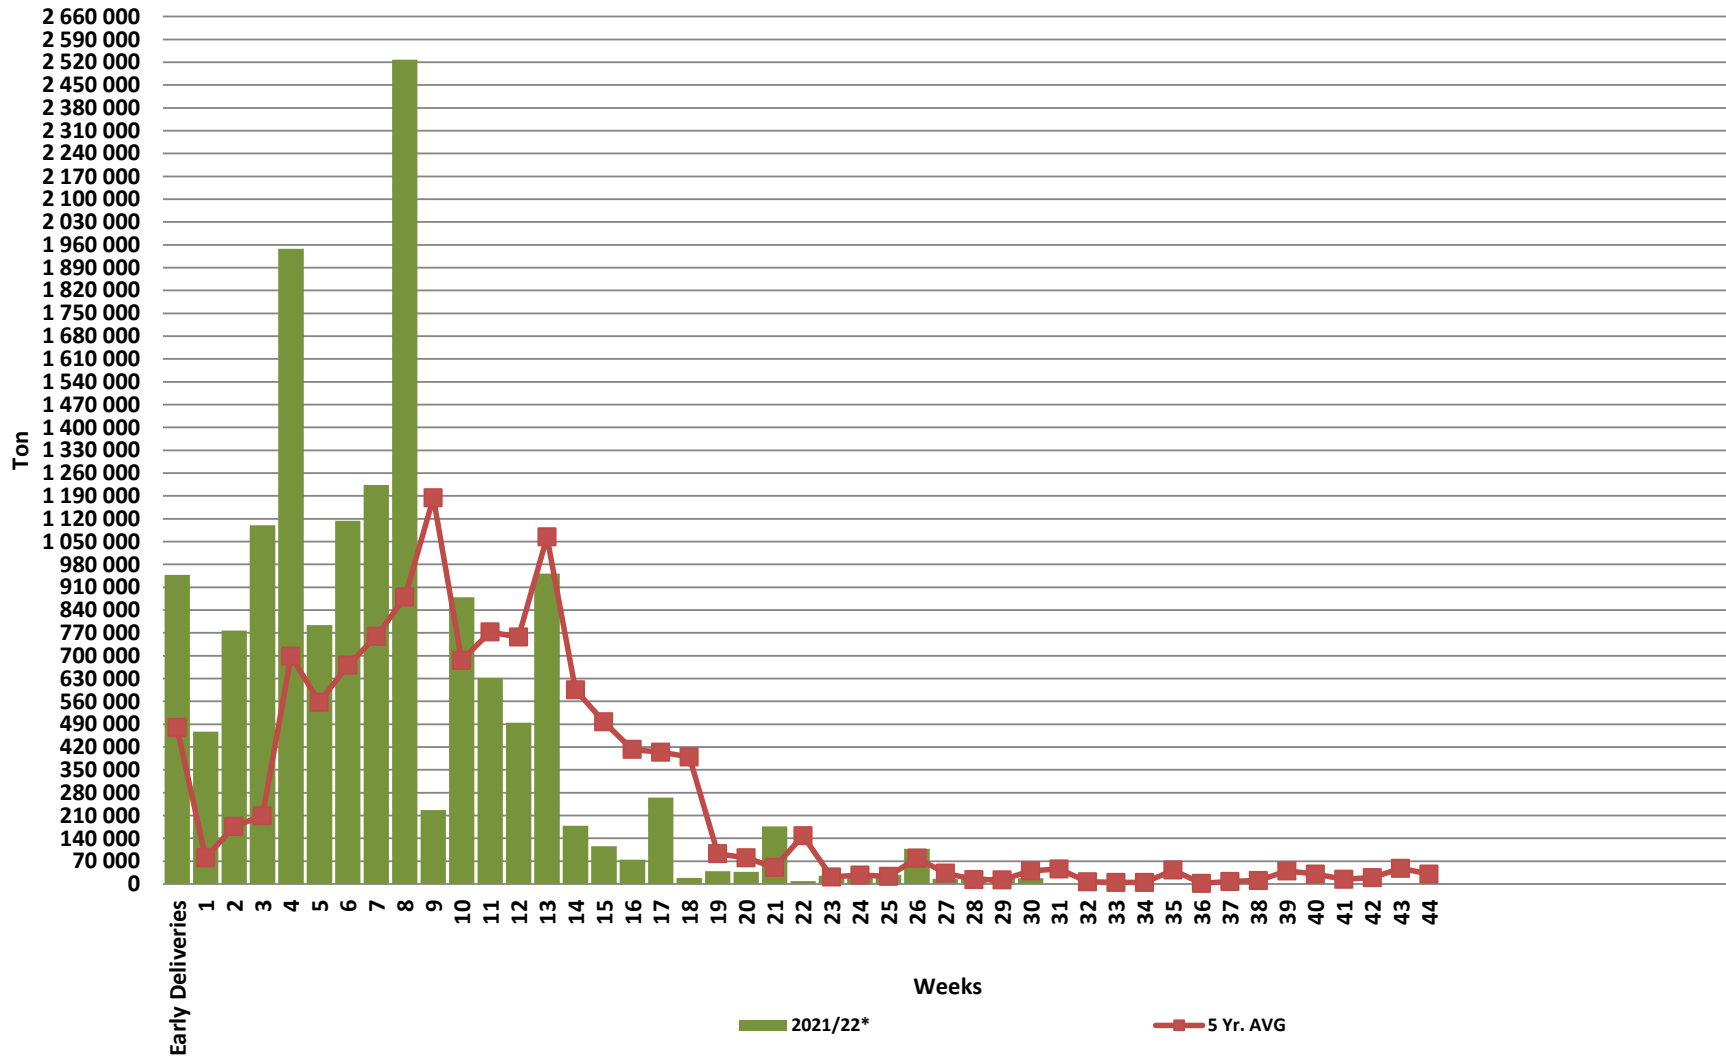

White Maize: Weekly producer deliveries

Yellow Maize: Weekly producer deliveries

Weeklikse mielielewerings (Bemarkingsjaar: Mei tot April 2020/21)

Weeklikse totale mielielewerings (Bemarkingsjaar: Mei tot April)

Weeklikse kumulatiewe mielielewerings (Bemarkingsjaar: Mei tot April)

Total YTD WM deliveries for the 2021/22 season vs previous season's

Total YTD YM deliveries for the 2021/22 season vs previous season's

Total YTD Maize deliveries for the 2021/22 season vs previous season's