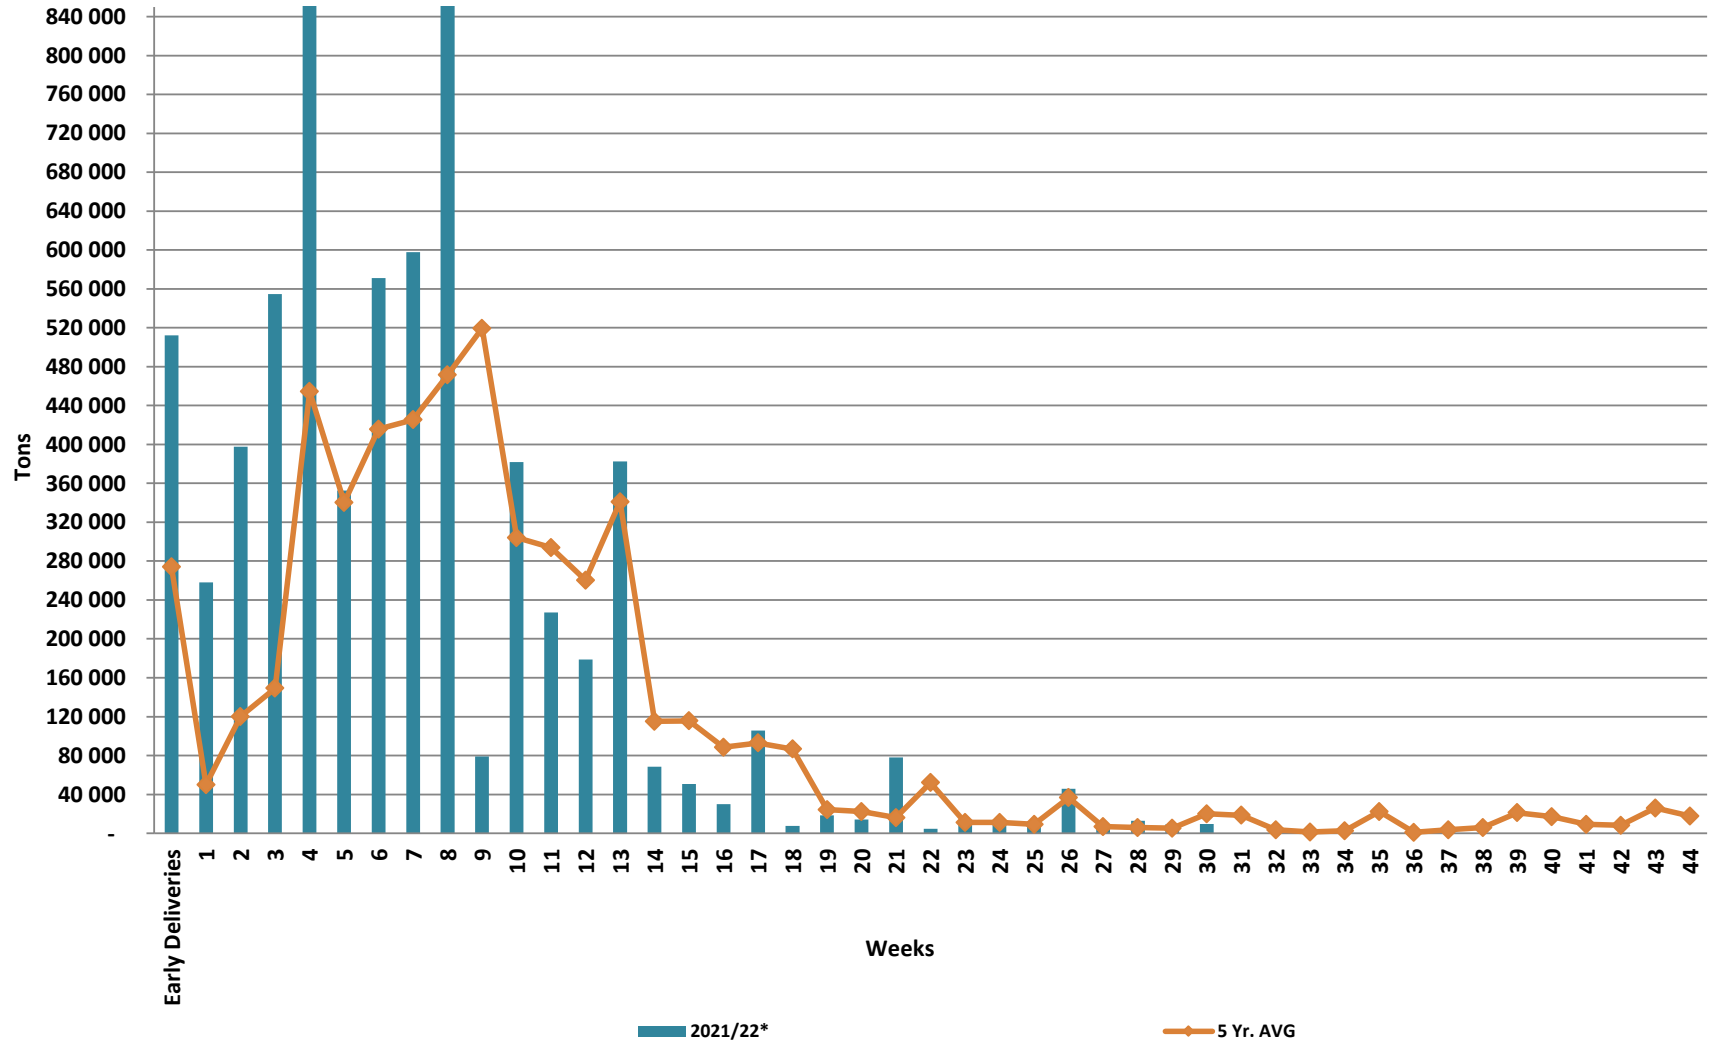

White Maize: Weekly producer deliveries

Yellow Maize: Weekly producer deliveries

Weeklikse mielielewerings (Bemarkingsjaar: Mei tot April 2020/21)

Weeklikse totale mielielewerings (Bemarkingsjaar: Mei tot April)

Weeklikse kumulatiewe mielielewerings (Bemarkingsjaar: Mei tot April)

Total YTD WM deliveries for the 2021/22 season vs previous season's

Total YTD YM deliveries for the 2021/22 season vs previous season's