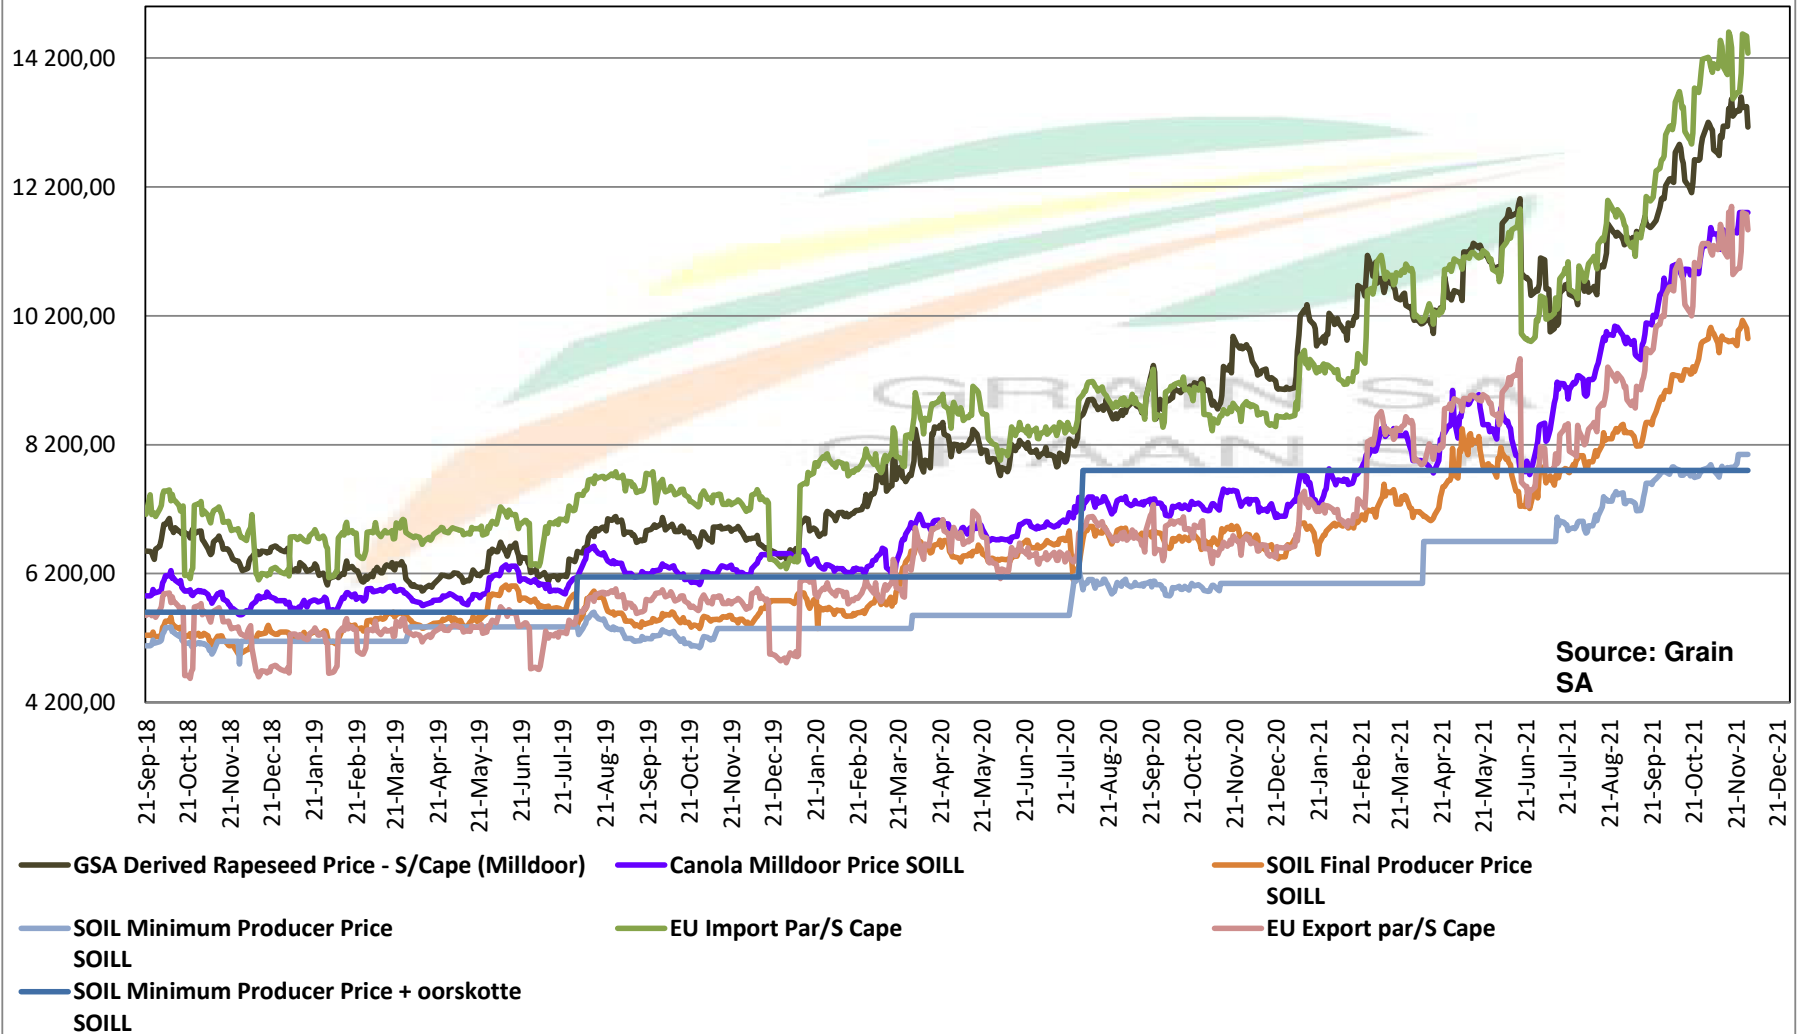

PRICES OF DERIVED SOYBEAN DELIVERED IN RANDFONTEIN PRYSE VAN AFGELEIDE SOJABONE GELEWER IN RANDFONTEIN

PRICES OF SOYBEAN CRUSHING MARGIN PRYSE VAN SOJABOON PERSMARGE

PRICES OF BRAZILIAN SOYBEAN DELIVERED IN RANDFONTEIN PRYSE VAN BRASILIAANSE SOJABONE GELEWER IN RANDFONTEIN

Source: Grain SA

Prices of Canola in the South Cape (Swellendam)
 Canolapryse in die Suid-Kaap (Swellendam)

PRICES OF PROCESSED AND GRADED USA CHOICE GRADE GROUNDNUTS (40/50) (RANDFONTEIN)
 PRYSE VAN UITGEDOP EN GESORTEERDE VSA KEURGRAAD GRONDBONE MET 'N PITGROOTTE VAN 40/50
 pitgrootte (RANDFONTEIN)