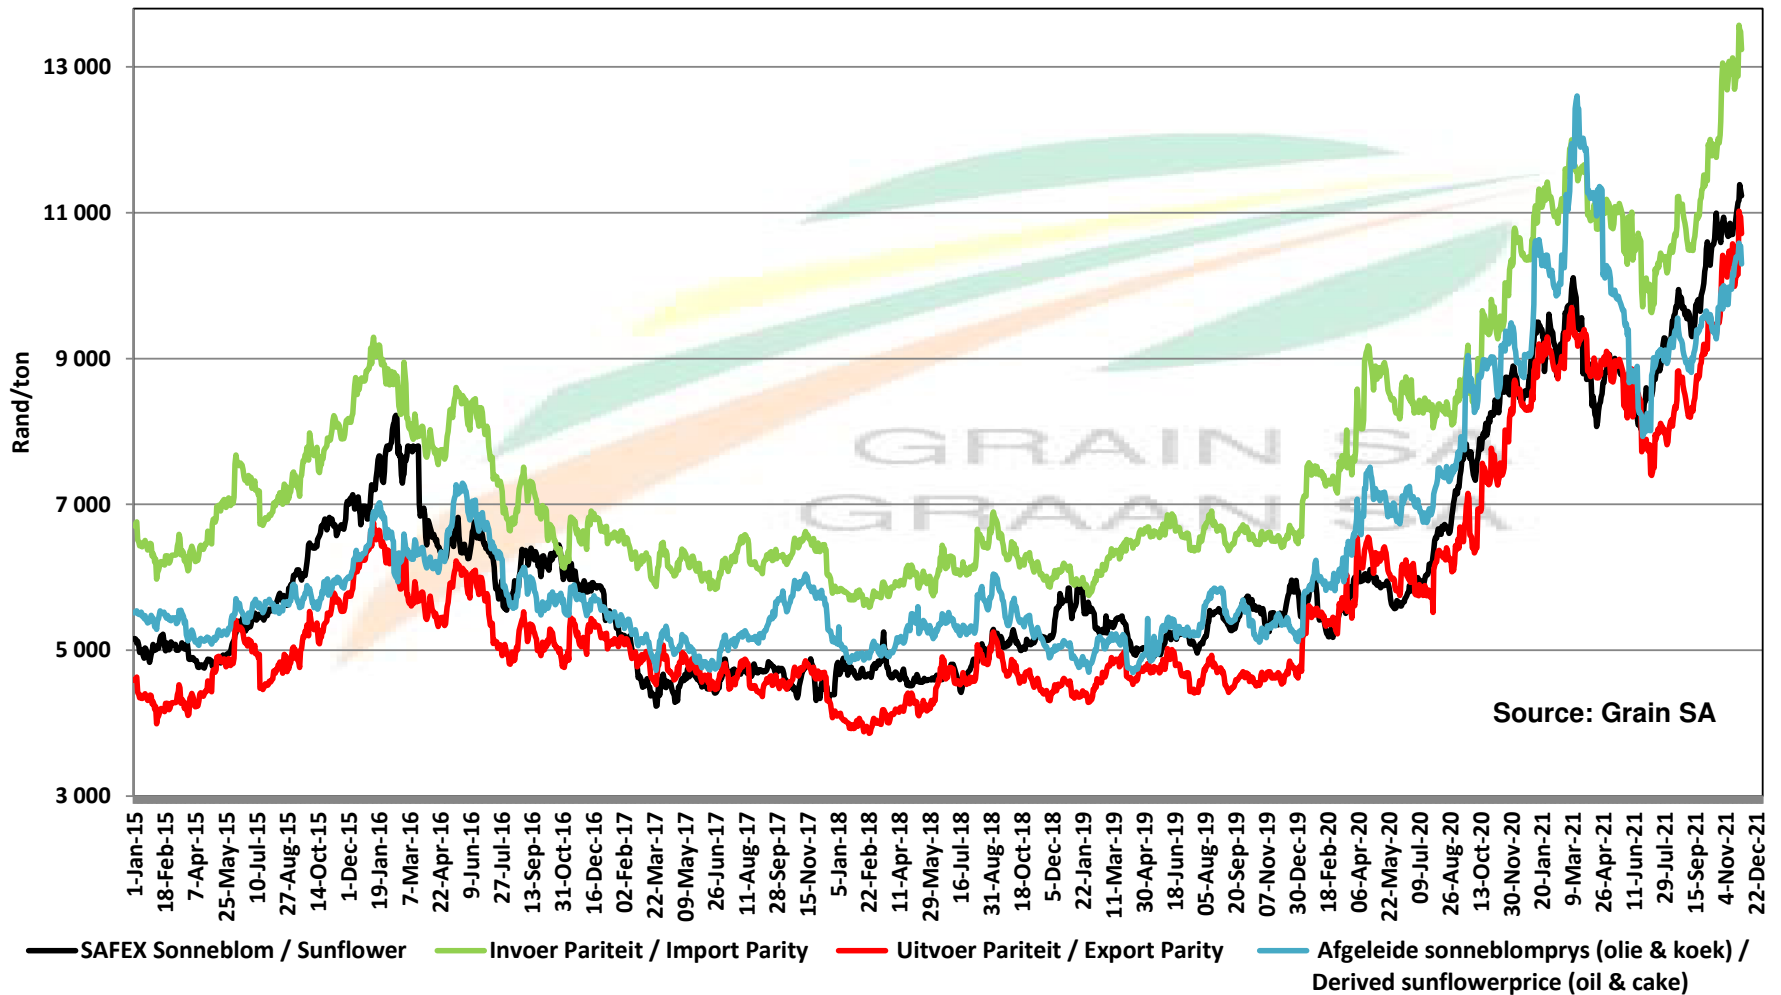

PRICES OF EU SUNFLOWER SEED DELIVERED IN RANDFONTEIN PRYSE VAN EU SONNEBLOMSAAD GELEWER IN RANDFONTEIN

PRICES OF EU SUNFLOWER SEED DELIVERED IN RANDFONTEIN PRYSE VAN EU SONNEBLOMSAAD GELEWER IN RANDFONTEIN