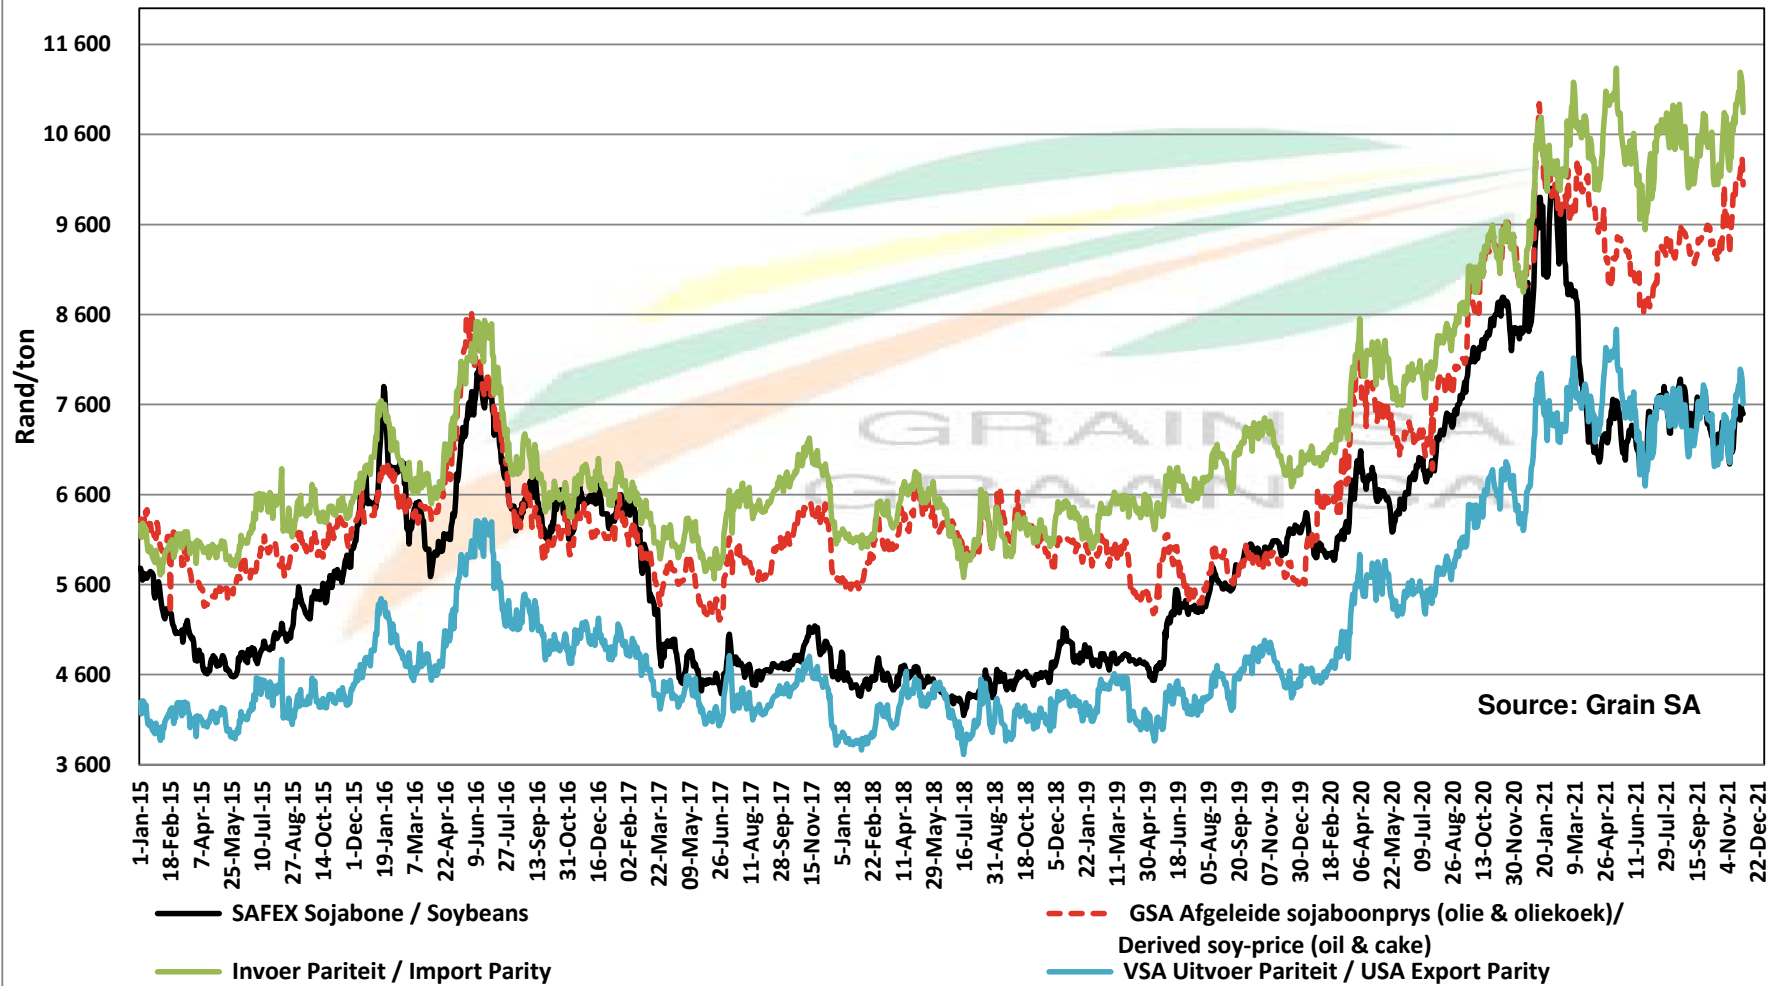

PRICES OF DERIVED SOYBEAN DELIVERED IN RANDFONTEIN PRYSE VAN AFGELEIDE SOJABONE GELEWER IN RANDFONTEIN