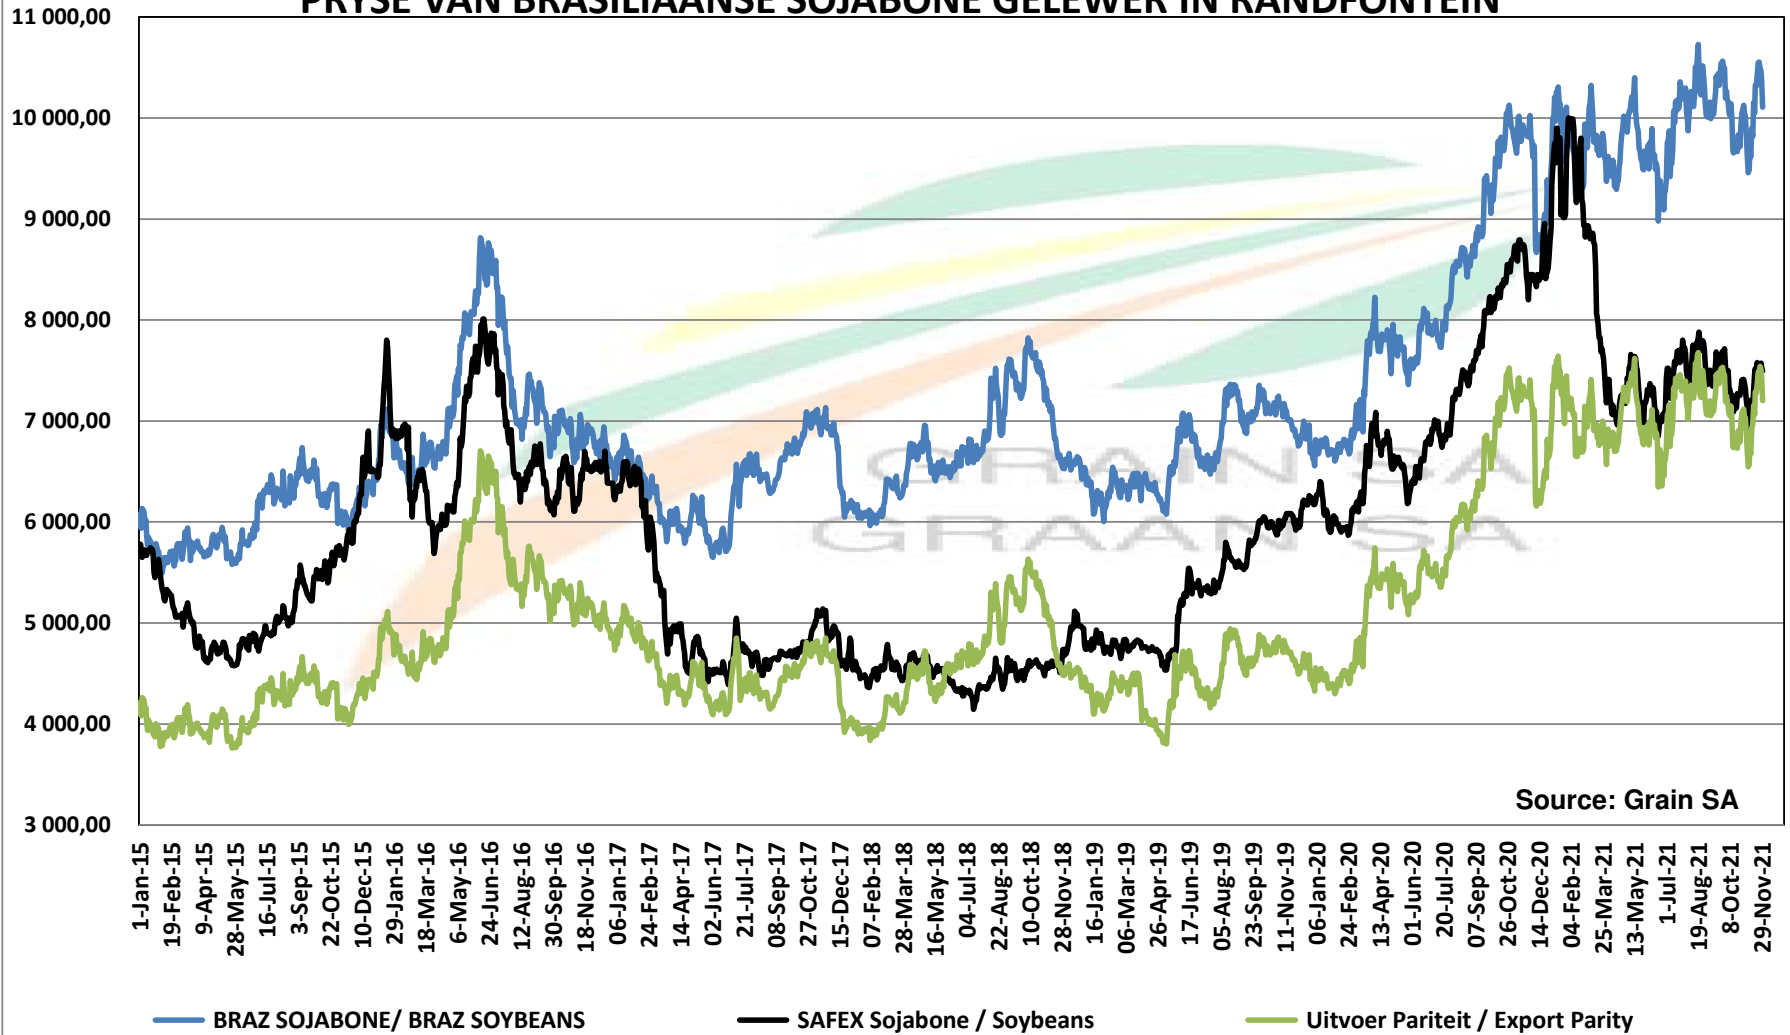

PRICES OF BRAZILIAN SOYBEAN DELIVERED IN RANDFONTEIN PRYSE VAN BRASILIAANSE SOJABONE GELEWER IN RANDFONTEIN

Source: Grain SA