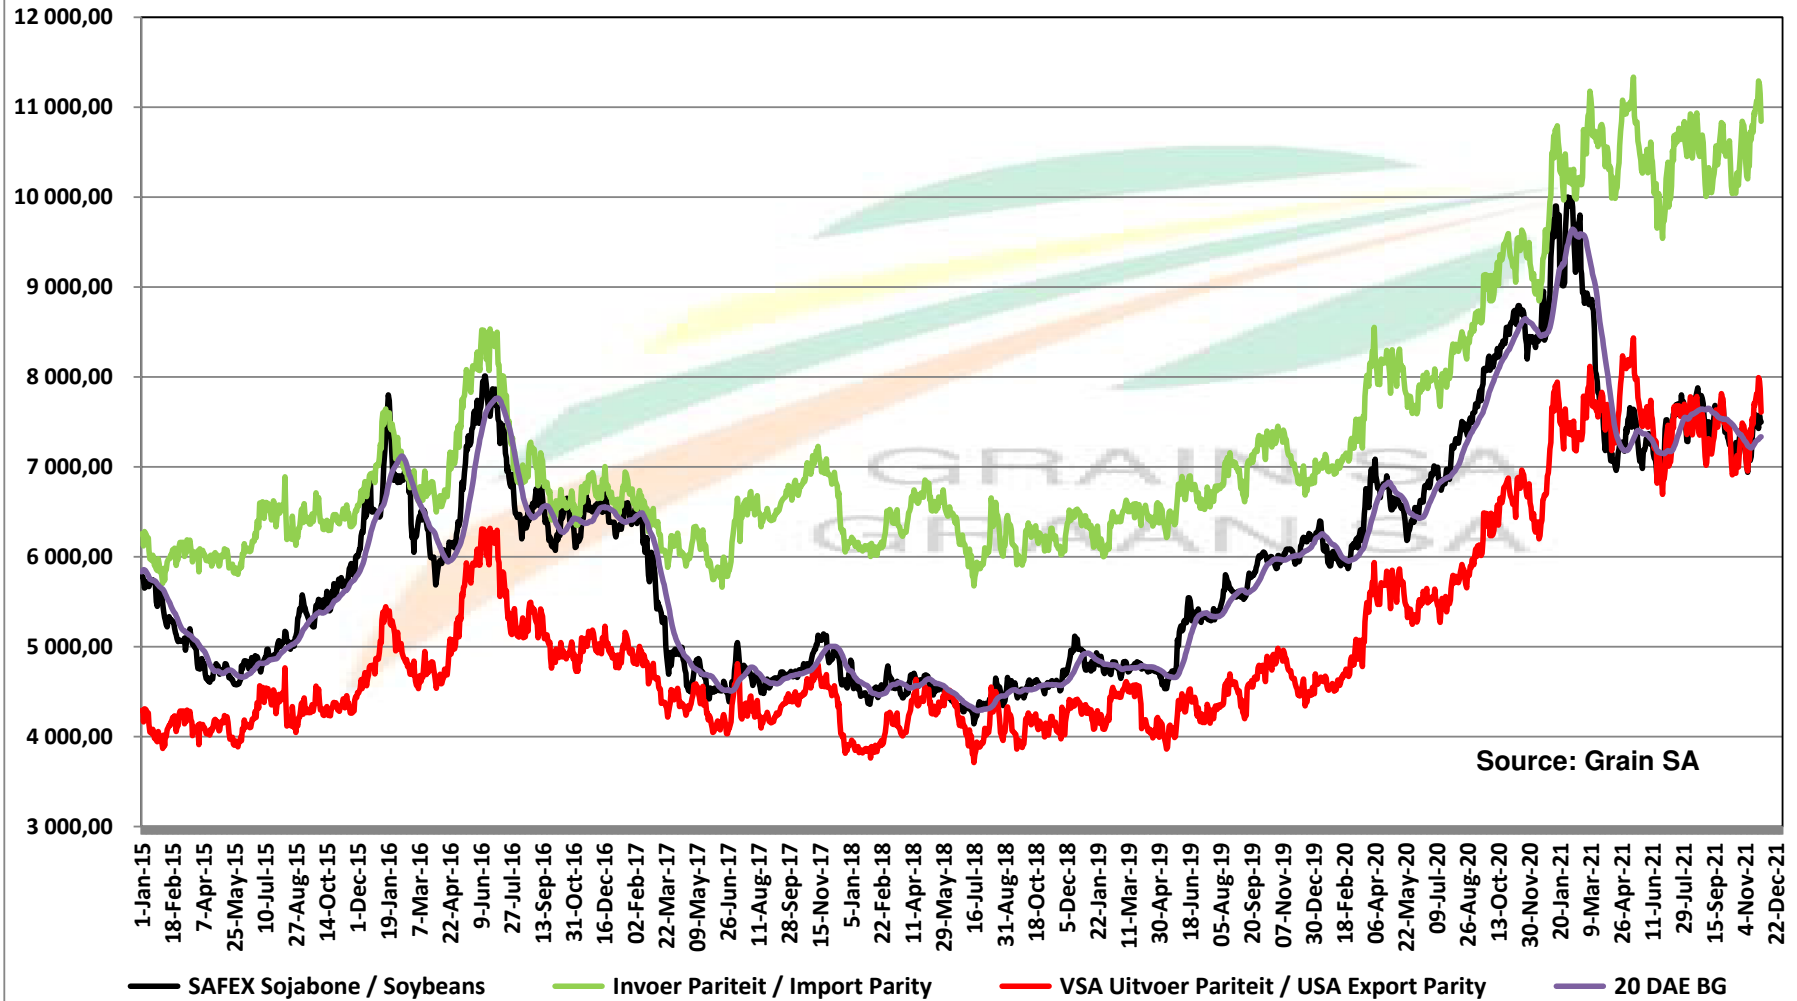

PRICES OF SOYBEAN SEED DELIVERED IN RANDFONTEIN PRYSE VAN SOJABOONSAAD GELEWER IN RANDFONTEIN