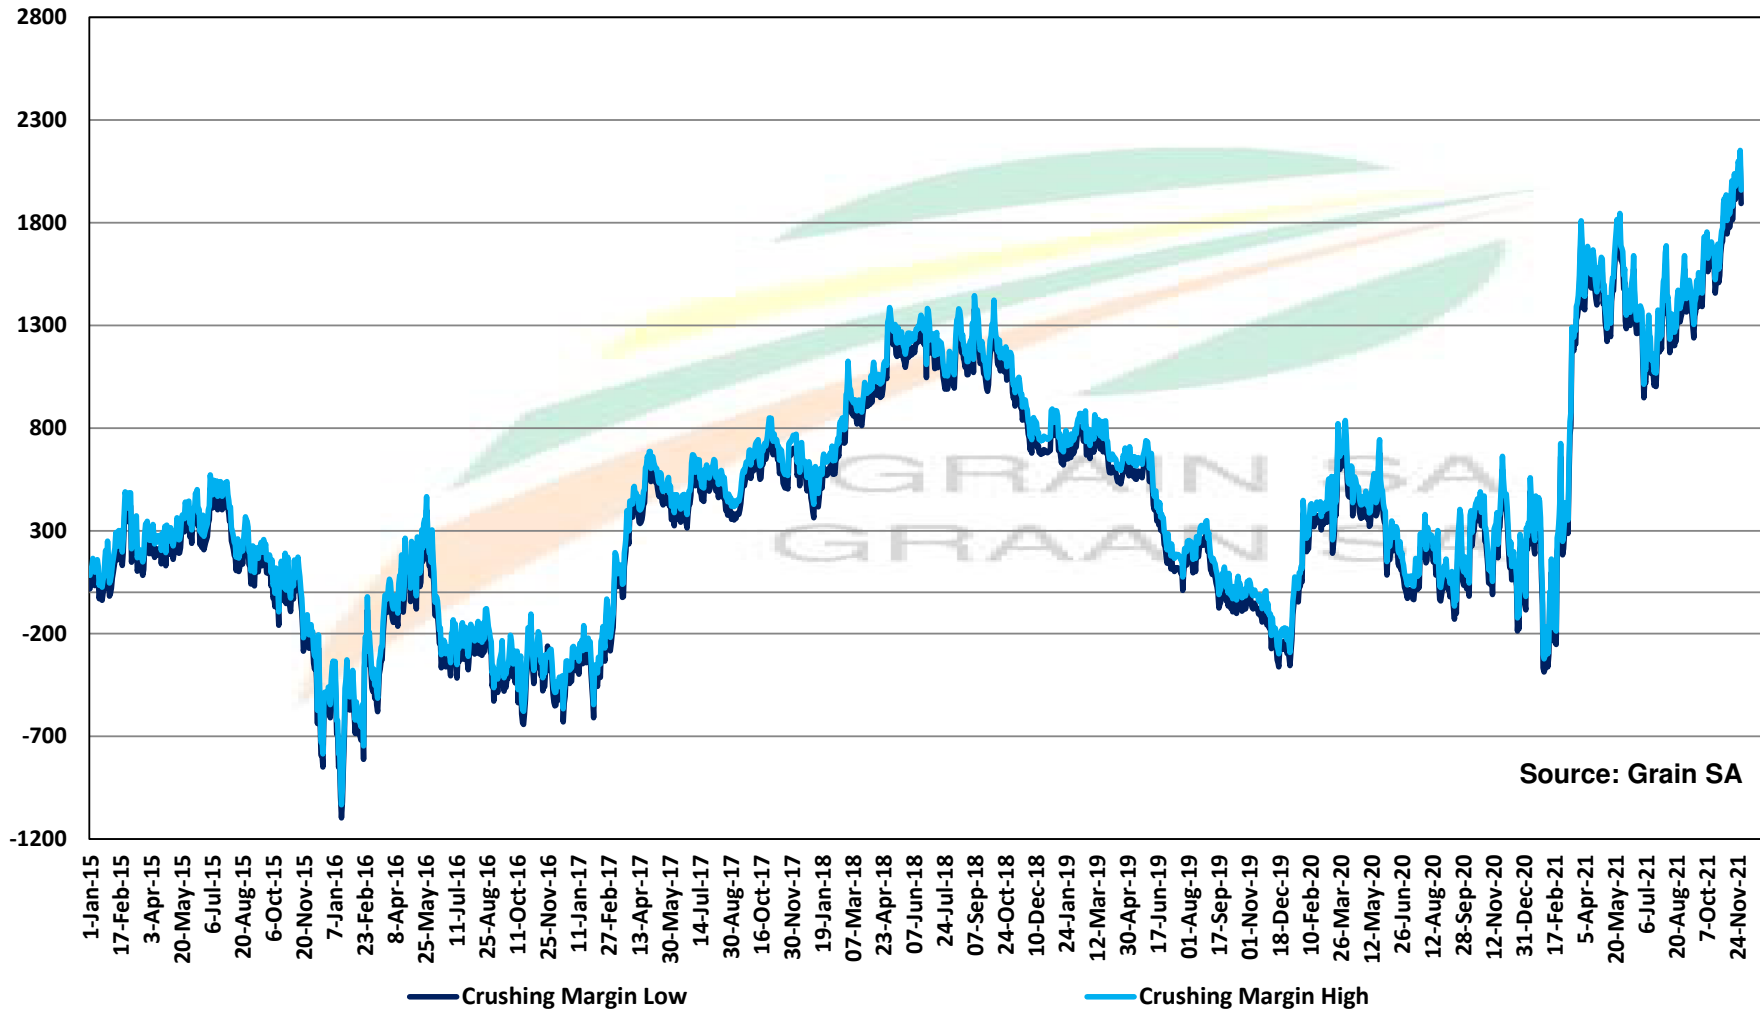

PRICES OF SOYBEAN CRUSHING MARGIN PRYSE VAN SOJABOON PERSMARGE