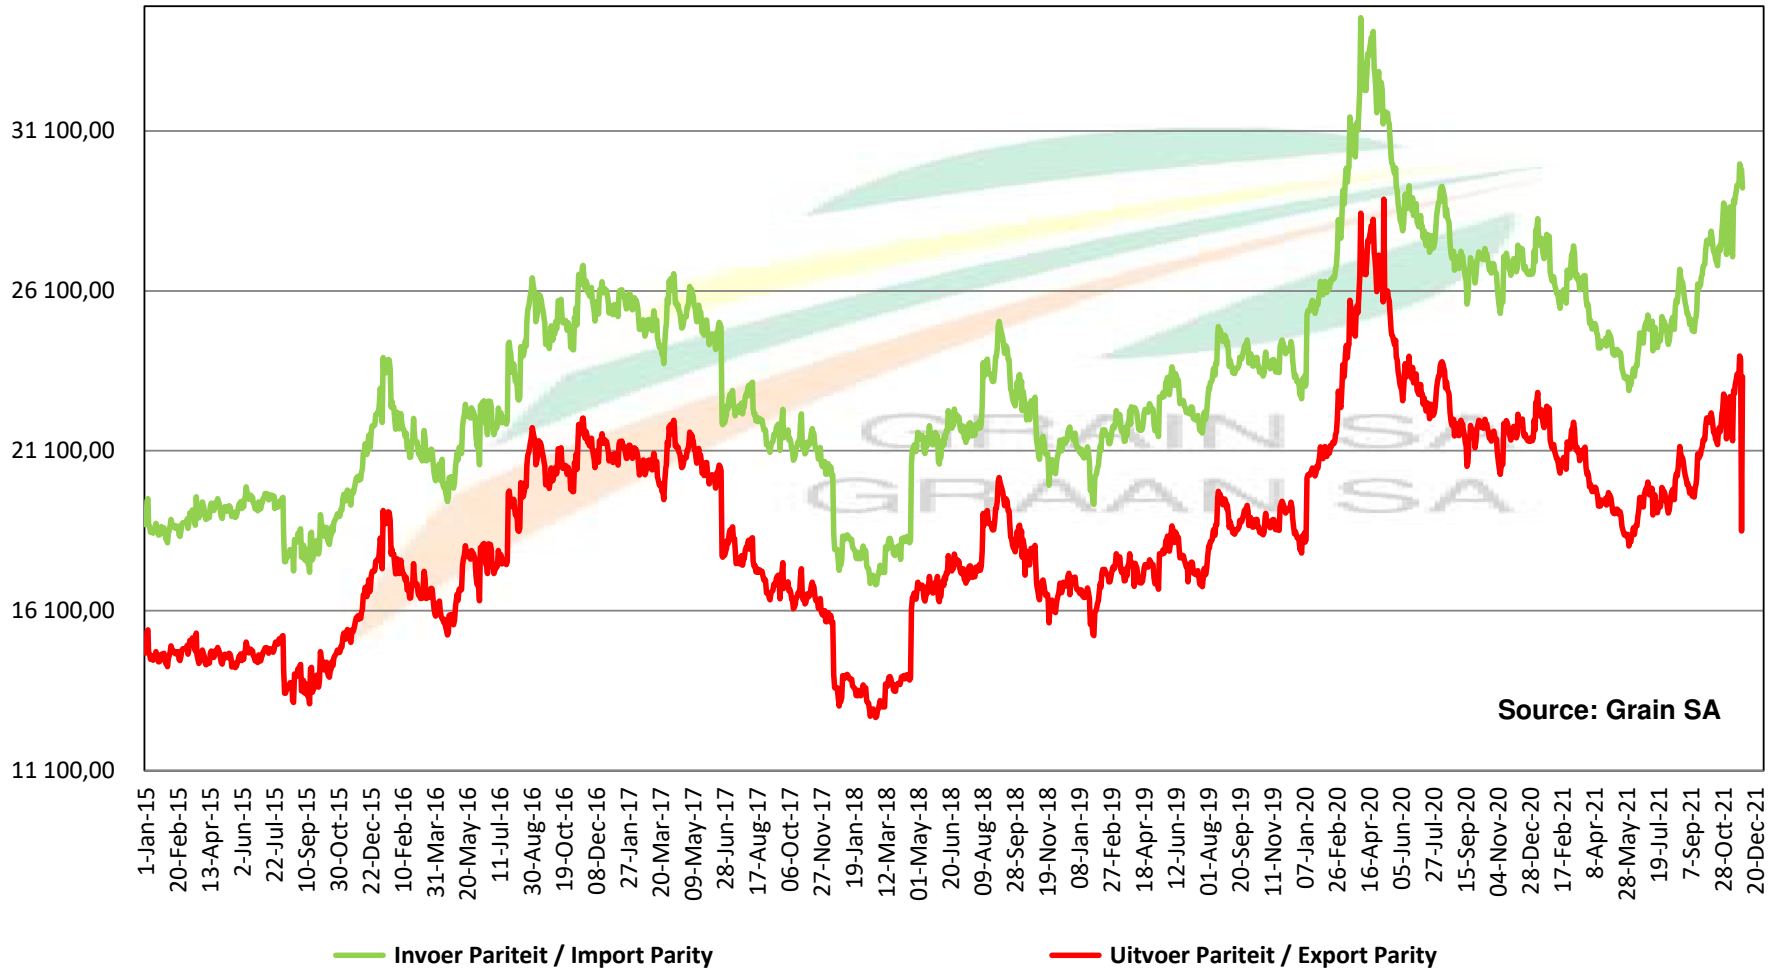

PRICES OF PROCESSED AND GRADED USA CHOICE GRADE GROUNDNUTS (40/50) (RANDFONTEIN)
PRYSE VAN UITGEDOP EN GESORTEERDE VSA KEURGRAAD GRONDBONE MET 'N PITGROOTTE VAN 40/50
pitgrootte (RANDFONTEIN)