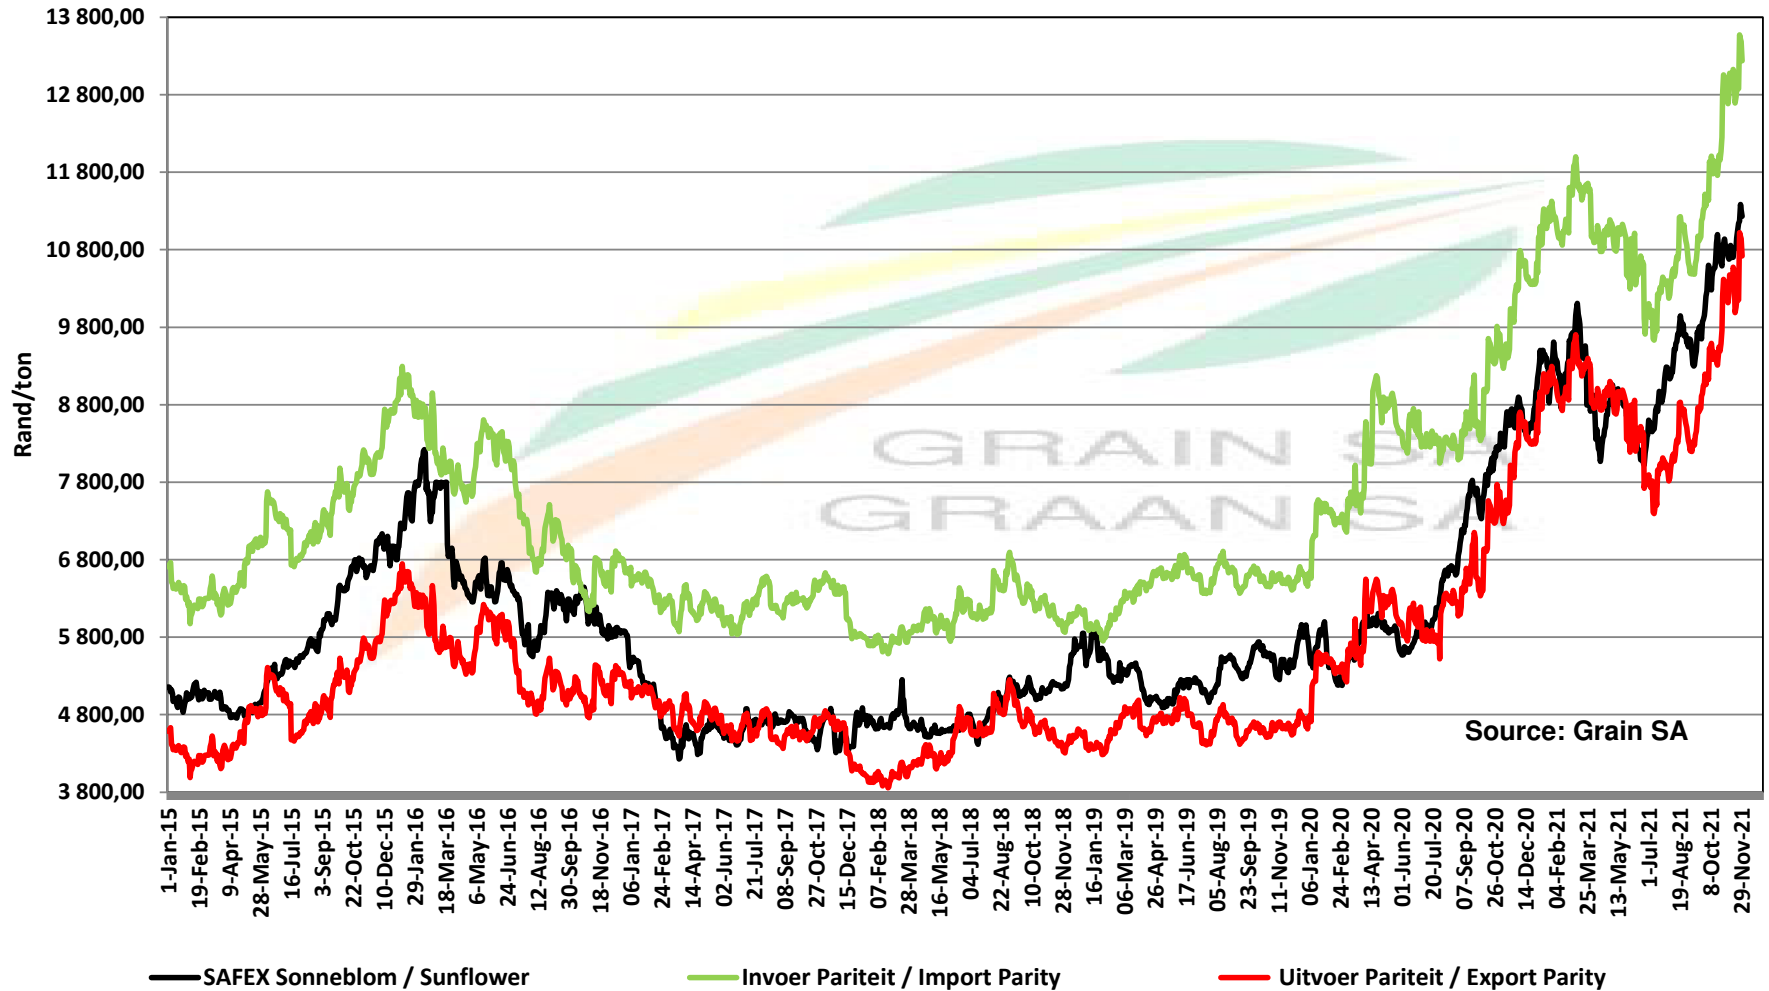

PRICES OF EU SUNFLOWER SEED DELIVERED IN RANDFONTEIN PRYSE VAN EU SONNEBLOMSAAD GELEWER IN RANDFONTEIN

PRICES OF EU SUNFLOWER SEED DELIVERED IN RANDFONTEIN PRYSE VAN EU SONNEBLOMSAAD GELEWER IN RANDFONTEIN