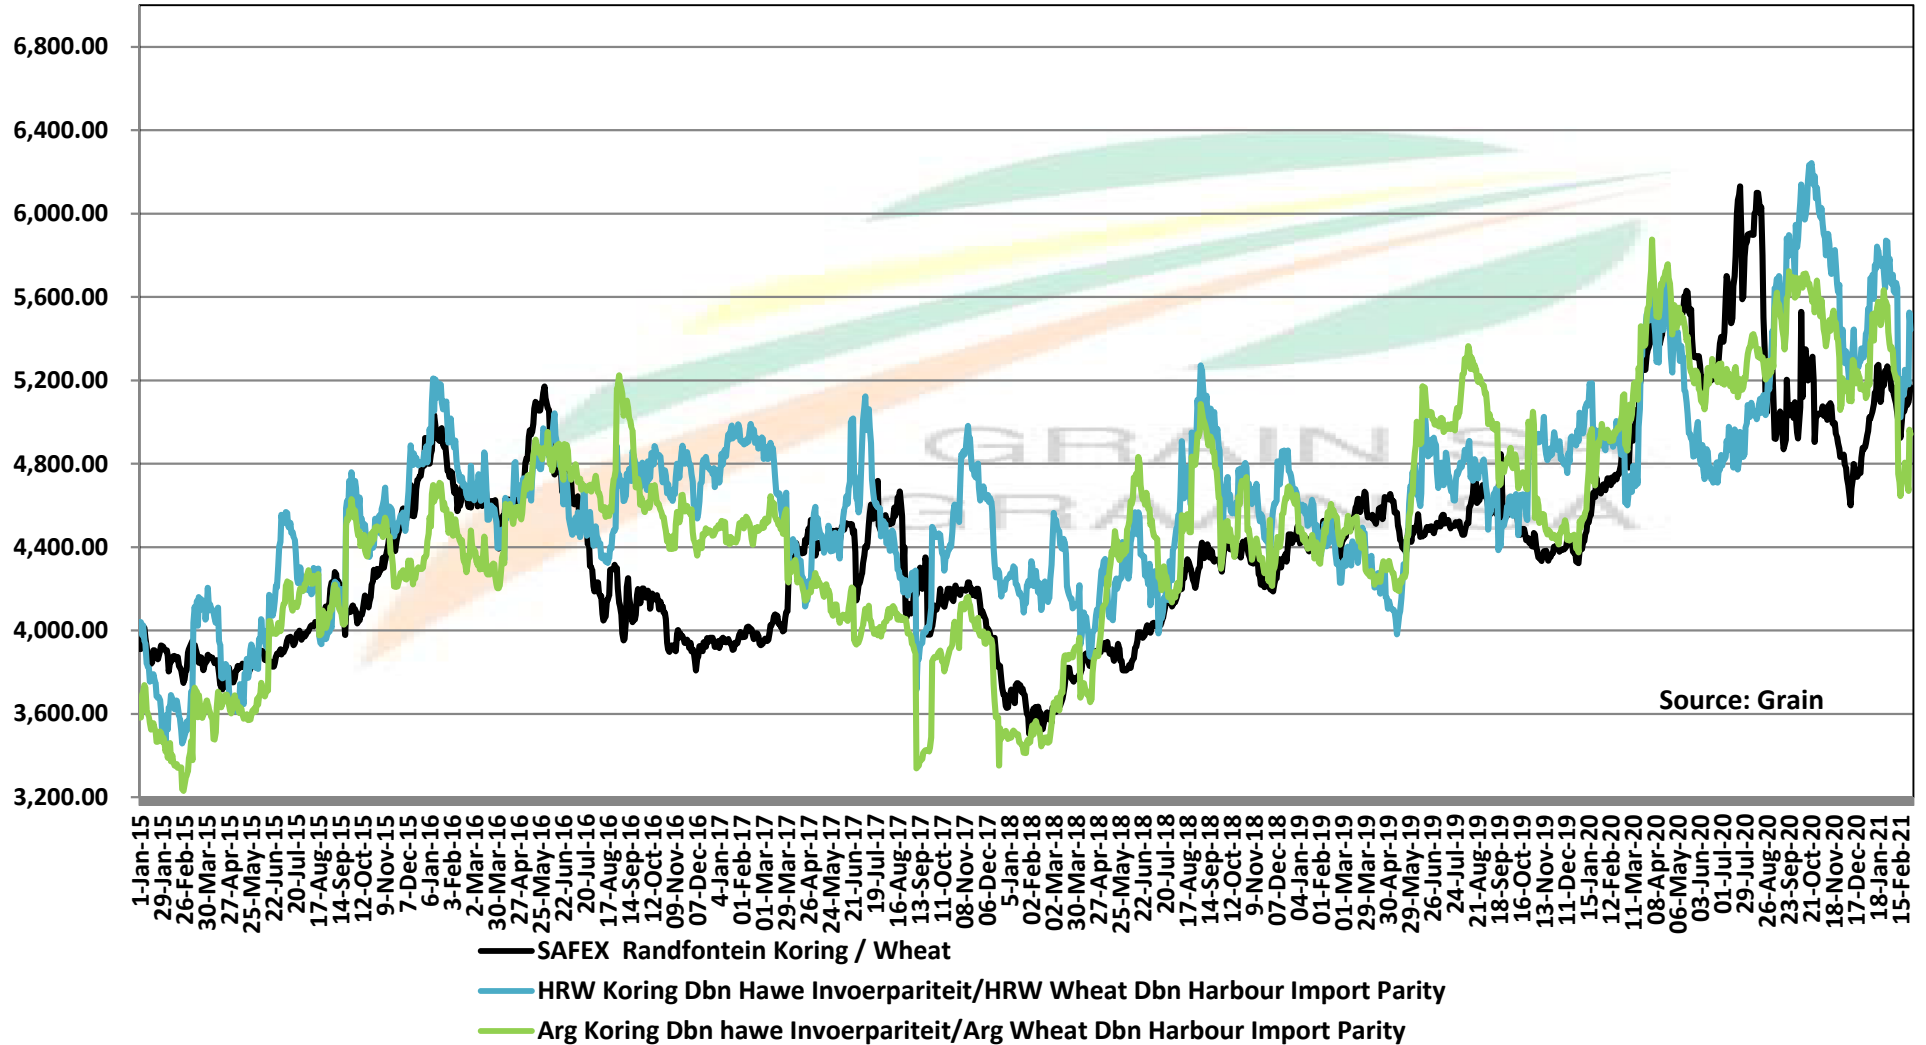

PRICES OF WHEAT DELIVERED IN DURBAN HARBOUR PRYSE VAN KORING VIR LEWERING IN DURBAN HAWE

- SAFEX Randfontein Koring / Wheat
- HRW Koring Dbn Hawe Invoerpariteit/HRW Wheat Dbn Harbour Import Parity
- Arg Koring Dbn hawe Invoerpariteit/Arg Wheat Dbn Harbour Import Parity