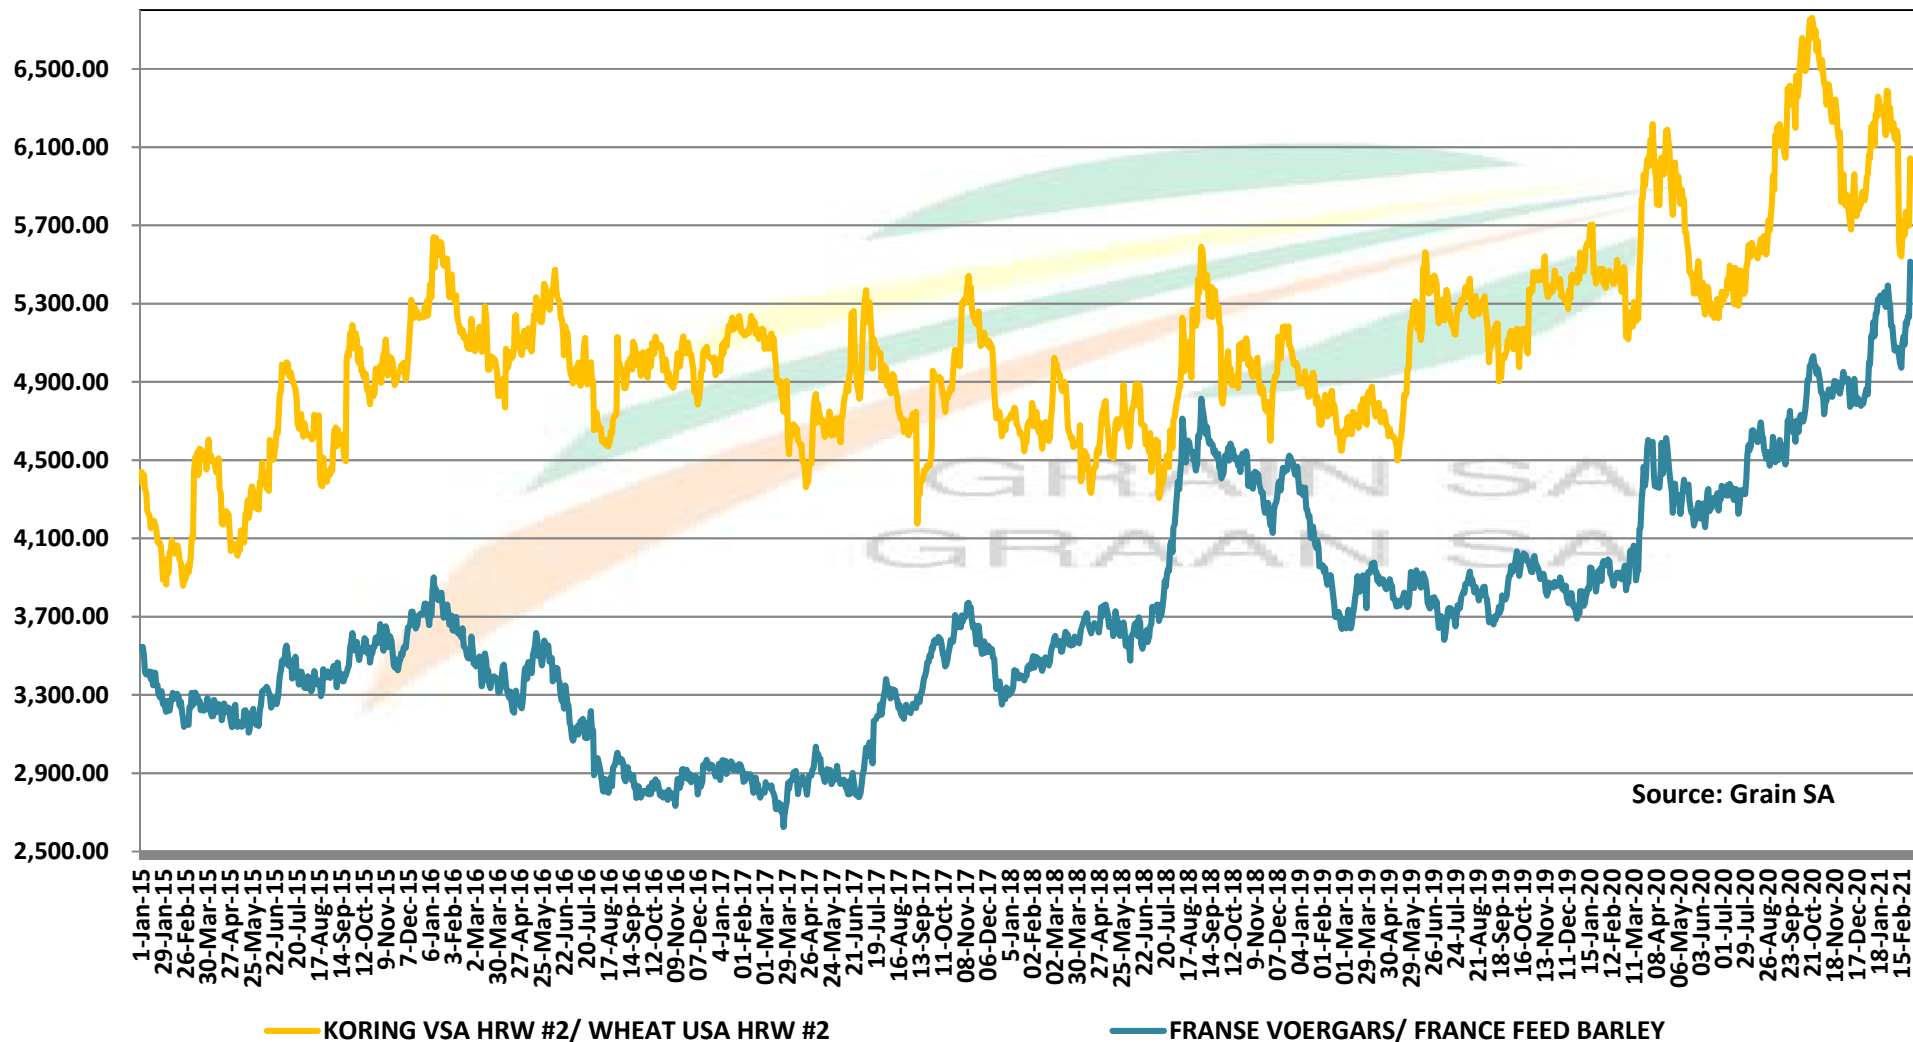

Source: Grain SA

PRICES OF WHEAT DELIVERED IN RANDFONTEIN PRYSE VAN KORING GELEWER IN RANDFONTEIN

Source: Grain SA

- SAFEX Randfontein Koring / Wheat
- Koring VSA HRW #2 / Wheat USA HRW #2
- Argentynse Koring Invoerpariteit / Argentinian Wheat Import Parity
- Duitse Koring Invoerpariteit / German Wheat Import Parity

PRICES OF RSA AND GERMAN WHEAT DELIVERED IN RANDFONTEIN

PRYSE VAN RSA EN DUITSTE KORING GELEWER IN RANDFONTEIN

PRICES OF WHEAT DELIVERED IN DURBAN HARBOUR PRYSE VAN KORING VIR LEWERING IN DURBAN HAWE

- SAFEX Randfontein Koring / Wheat
- HRW Koring Dbn Hawe Invoerpariteit/HRW Wheat Dbn Harbour Import Parity
- Arg Koring Dbn hawe Invoerpariteit/Arg Wheat Dbn Harbour Import Parity

PRICES OF BARLEY DELIVERED IN RANDFONTEIN

PRYSE VAN GARS GELEWER IN RANDFONTEIN

IMPORT PARITY OF USA HRW AND FRANCE FEED BARLEY

INVOERPARITEIT VAN VSA HRW KORING EN FRANSE VOERGARS

IMPORT PARITY AND EXPORT PARITY OF USA OATS INVOERPARITEIT EN UITVOERPARITEIT VAN VSA HAWER