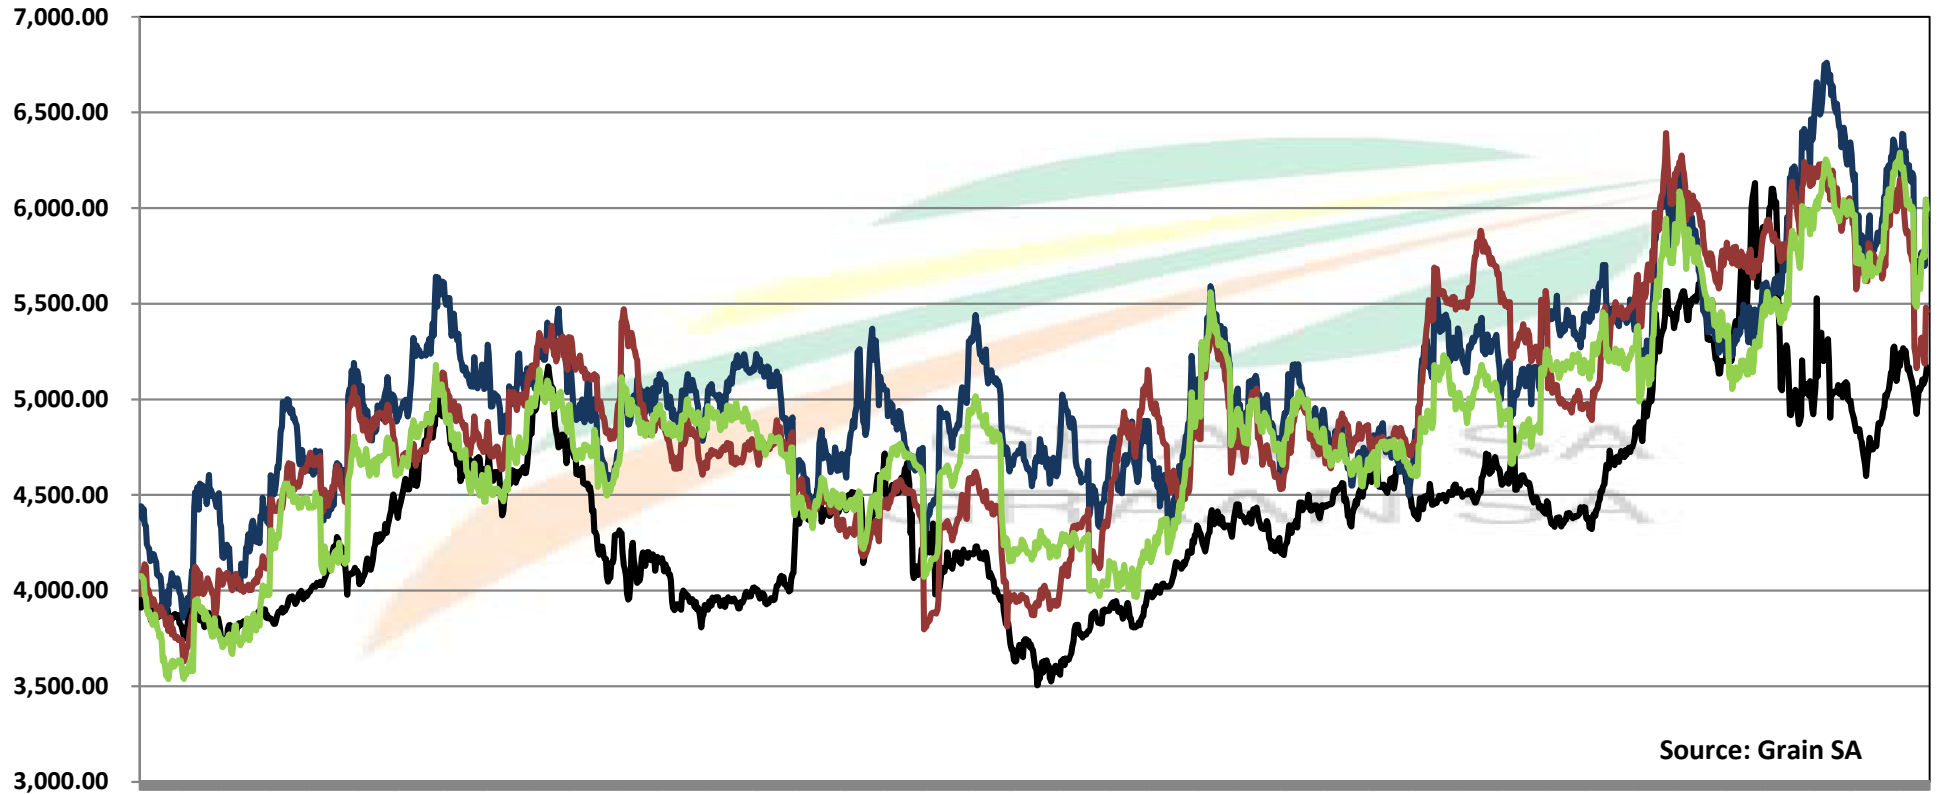

PRICES OF RSA AND ARGENTINE WHEAT DELIVERED IN RANDFONTEIN
PRYSE VAN RSA EN ARGENTYNSE KORING GELEWER IN RANDFONTEIN

Source: Grain SA

PRICES OF SOUTH AFRICAN AND USA WHEAT DELIVERED IN RANDFONTEIN

PRYSE VAN SUID AFRIKAANSE EN VSA KORING GELEWER IN RANDFONTEIN

Source: Grain SA

PRICES OF WHEAT DELIVERED IN RANDFONTEIN PRYSE VAN KORING GELEWER IN RANDFONTEIN

Source: Grain SA

- SAFEX Randfontein Koring / Wheat
- Koring VSA HRW #2 / Wheat USA HRW #2
- Argentynse Koring Invoerpariteit / Argentinian Wheat Import Parity
- Duitse Koring Invoerpariteit / German Wheat Import Parity