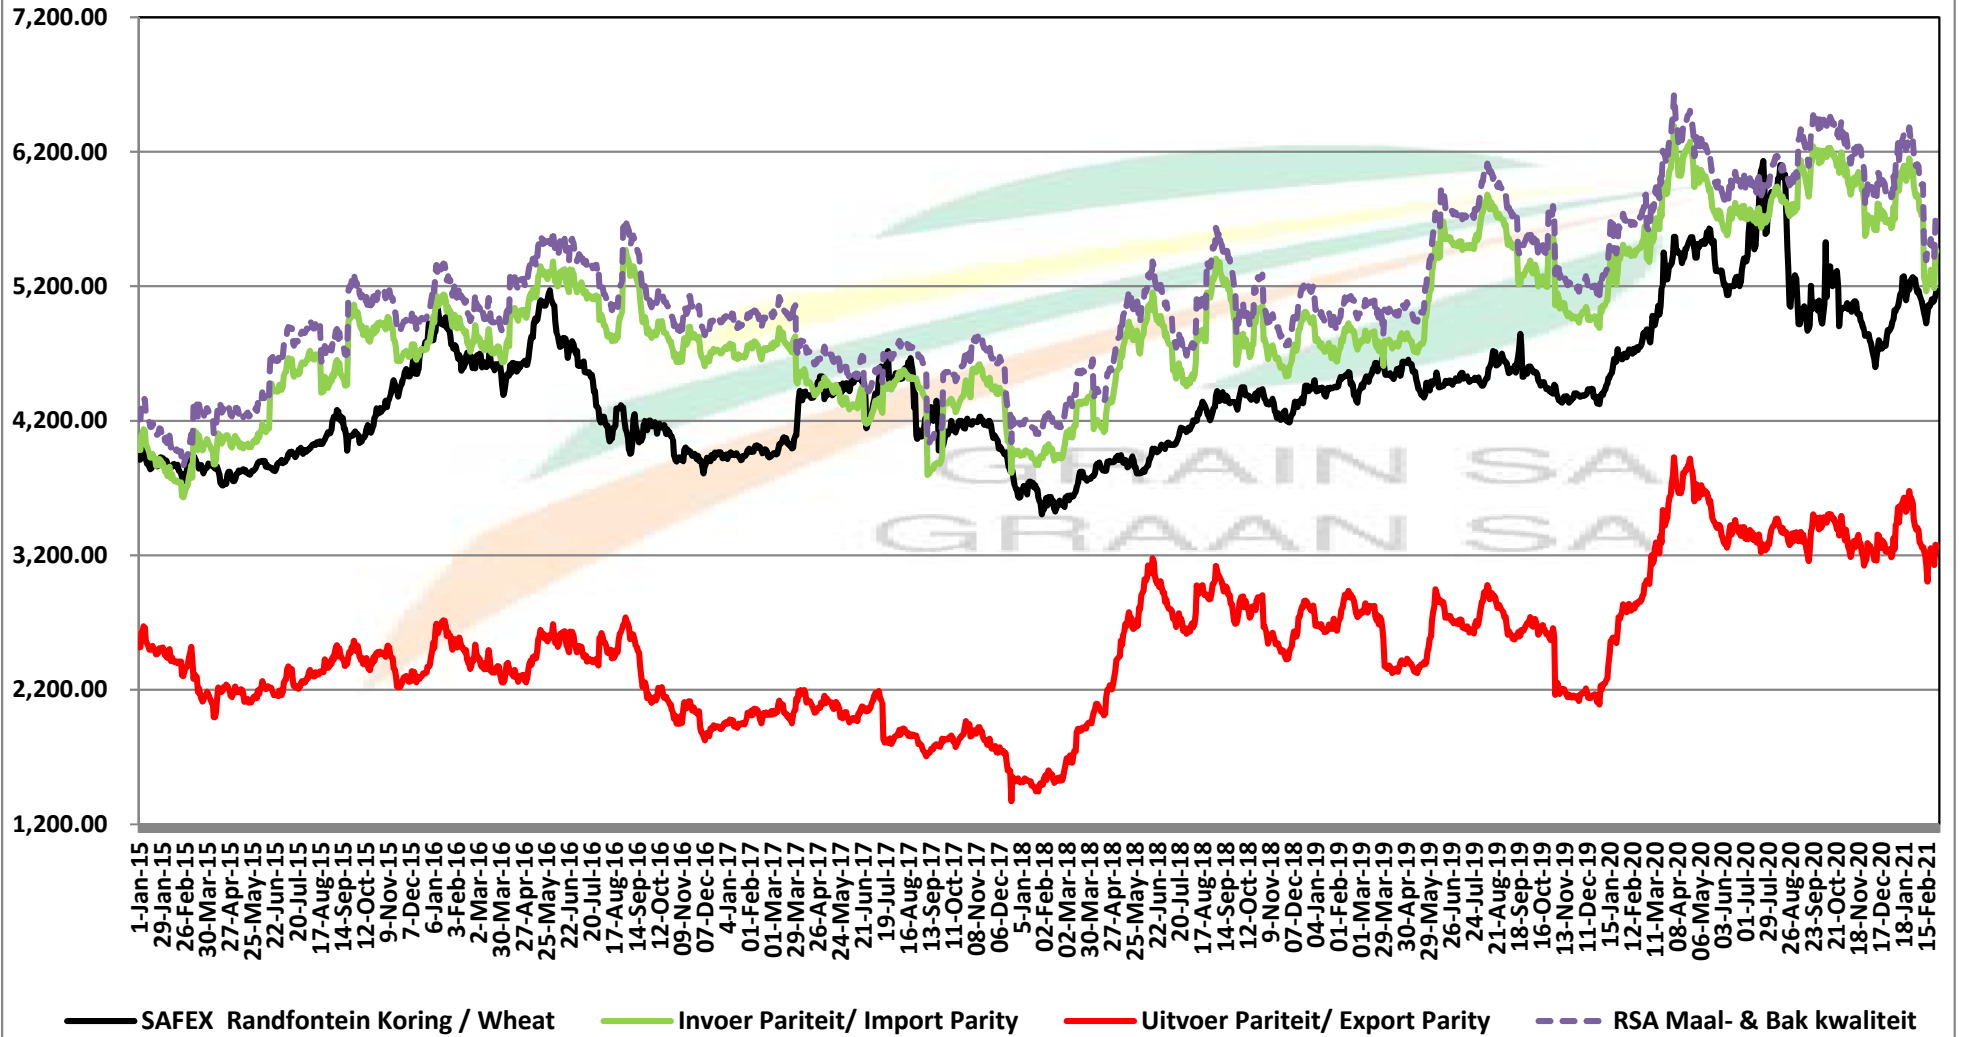

PRICES OF RSA AND ARGENTINE WHEAT DELIVERED IN RANDFONTEIN
PRYSE VAN RSA EN ARGENTYNSE KORING GELEWER IN RANDFONTEIN

Source: Grain SA

PRICES OF SOUTH AFRICAN AND USA WHEAT DELIVERED IN RANDFONTEIN

PRYSE VAN SUID AFRIKAANSE EN VSA KORING GELEWER IN RANDFONTEIN

Source: Grain SA

PRICES OF WHEAT DELIVERED IN RANDFONTEIN PRYSE VAN KORING GELEWER IN RANDFONTEIN

Source: Grain SA

- SAFEX Randfontein Koring / Wheat
- Koring VSA HRW #2 / Wheat USA HRW #2
- Argentynse Koring Invoerpariteit / Argentinian Wheat Import Parity
- Duitse Koring Invoerpariteit / German Wheat Import Parity