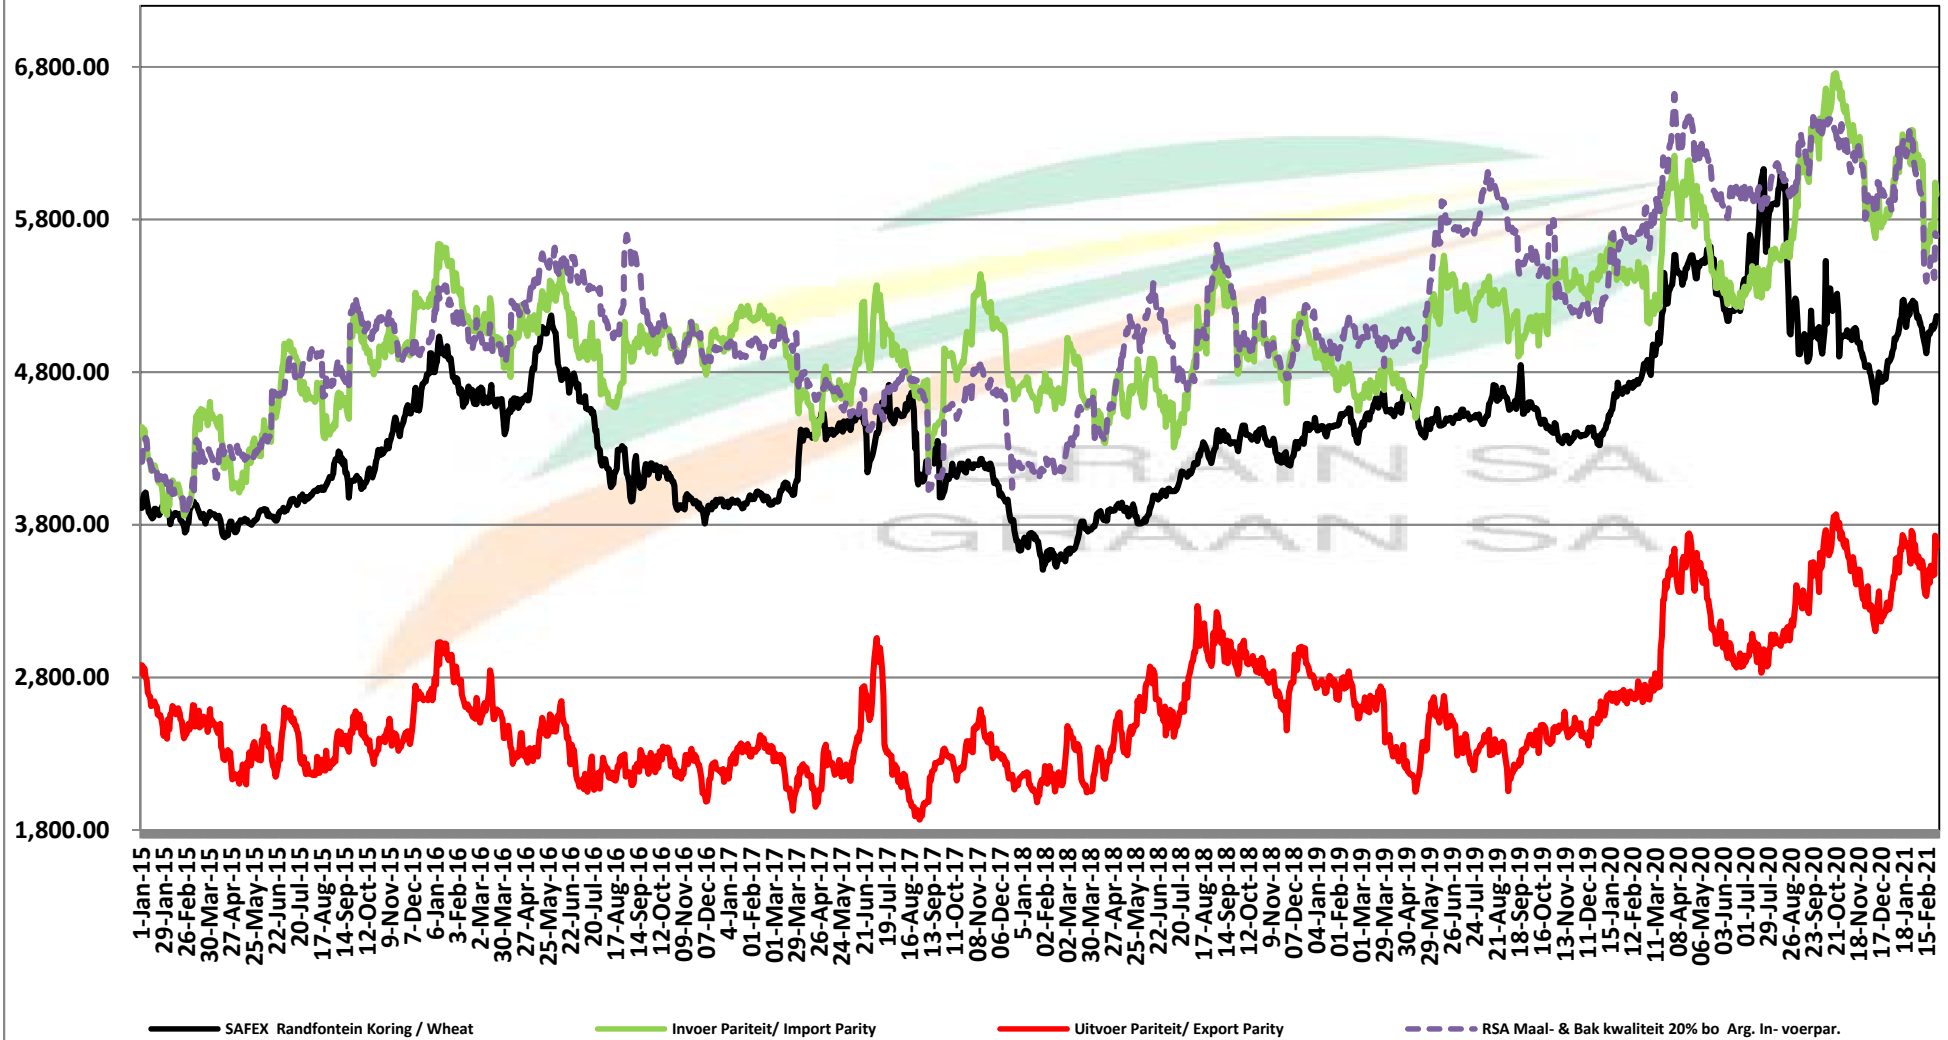

PRICES OF RSA AND ARGENTINE WHEAT DELIVERED IN RANDFONTEIN
PRYSE VAN RSA EN ARGENTYNSE KORING GELEWER IN RANDFONTEIN

Source: Grain SA

PRICES OF SOUTH AFRICAN AND USA WHEAT DELIVERED IN RANDFONTEIN

PRYSE VAN SUID AFRIKAANSE EN VSA KORING GELEWER IN RANDFONTEIN

Source: Grain SA

PRICES OF WHEAT DELIVERED IN RANDFONTEIN PRYSE VAN KORING GELEWER IN RANDFONTEIN

Source: Grain SA

- SAFEX Randfontein Koring / Wheat
- Koring VSA HRW #2 / Wheat USA HRW #2
- Argentynse Koring Invoerpariteit / Argentinian Wheat Import Parity
- Duitse Koring Invoerpariteit / German Wheat Import Parity