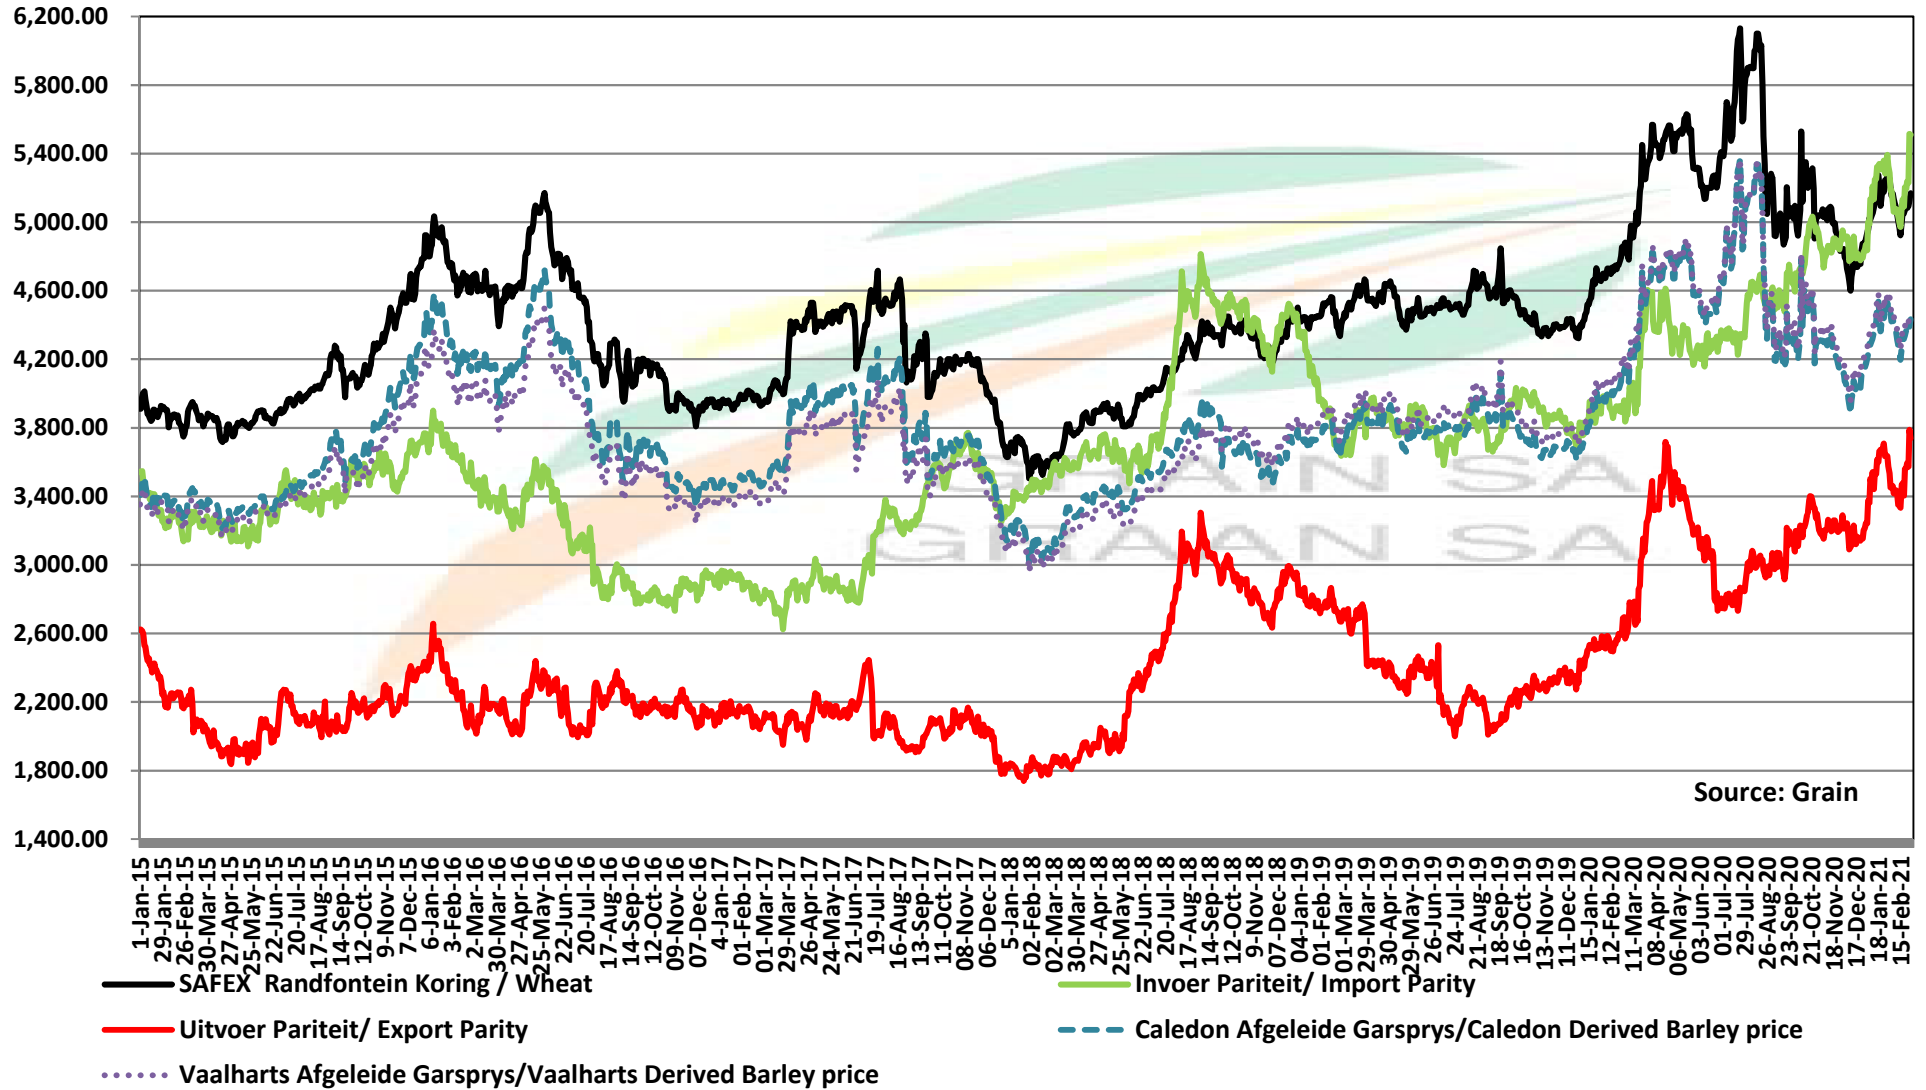

Source: Grain SA

PRICES OF WHEAT DELIVERED IN RANDFONTEIN PRYSE VAN KORING GELEWER IN RANDFONTEIN

Source: Grain SA

- SAFEX Randfontein Koring / Wheat
- Koring VSA HRW #2 / Wheat USA HRW #2
- Argentynse Koring Invoerpariteit / Argentinian Wheat Import Parity
- Duitse Koring Invoerpariteit / German Wheat Import Parity

PRICES OF RSA AND GERMAN WHEAT DELIVERED IN RANDFONTEIN

PRYSE VAN RSA EN DUITSTE KORING GELEWER IN RANDFONTEIN

PRICES OF WHEAT DELIVERED IN DURBAN HARBOUR PRYSE VAN KORING VIR LEWERING IN DURBAN HAWE

- SAFEX Randfontein Koring / Wheat
- HRW Koring Dbn Hawe Invoerpariteit/HRW Wheat Dbn Harbour Import Parity
- Arg Koring Dbn hawe Invoerpariteit/Arg Wheat Dbn Harbour Import Parity

PRICES OF BARLEY DELIVERED IN RANDFONTEIN

PRYSE VAN GARS GELEWER IN RANDFONTEIN

IMPORT PARITY OF USA HRW AND FRANCE FEED BARLEY

INVOERPARITEIT VAN VSA HRW KORING EN FRANSE VOERGARS

IMPORT PARITY AND EXPORT PARITY OF USA OATS INVOERPARITEIT EN UITVOERPARITEIT VAN VSA HAWER