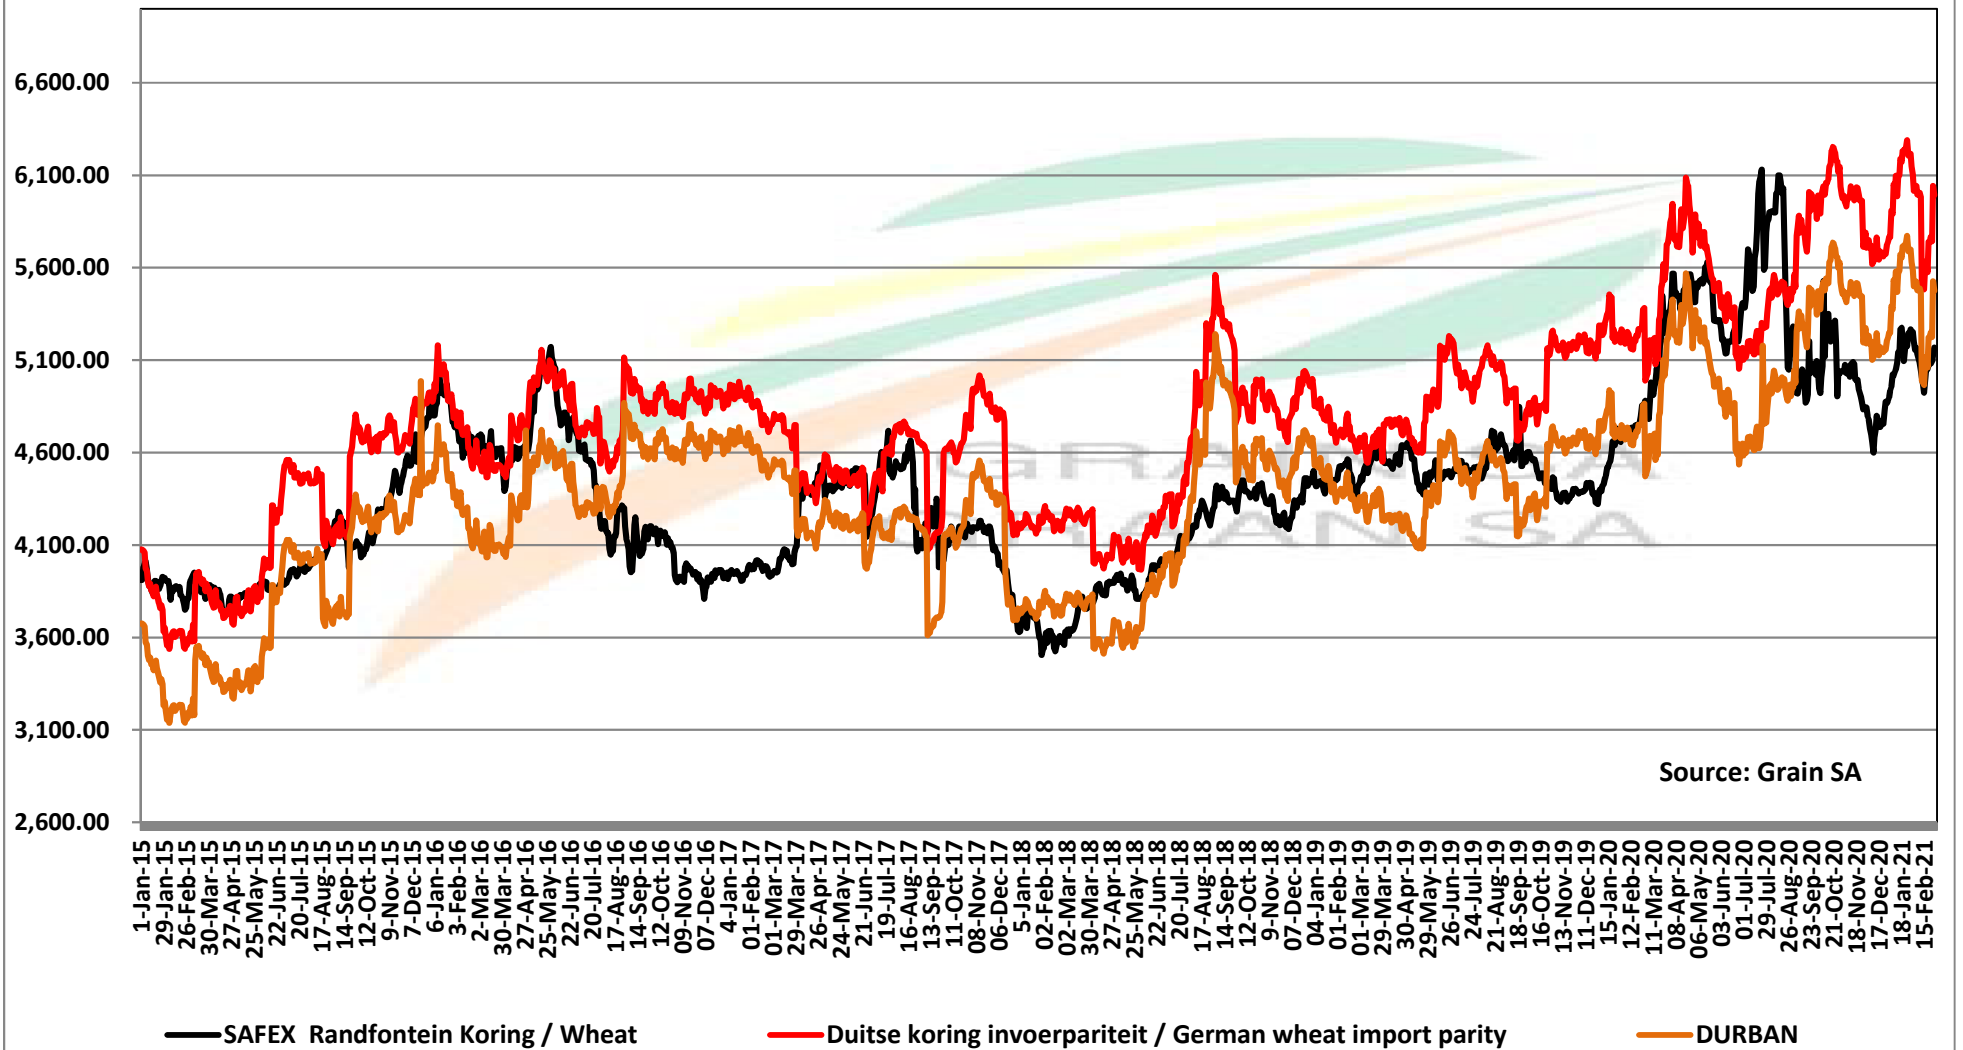

PRICES OF RSA AND GERMAN WHEAT DELIVERED IN RANDFONTEIN

PRYSE VAN RSA EN DUITSTE KORING GELEWER IN RANDFONTEIN