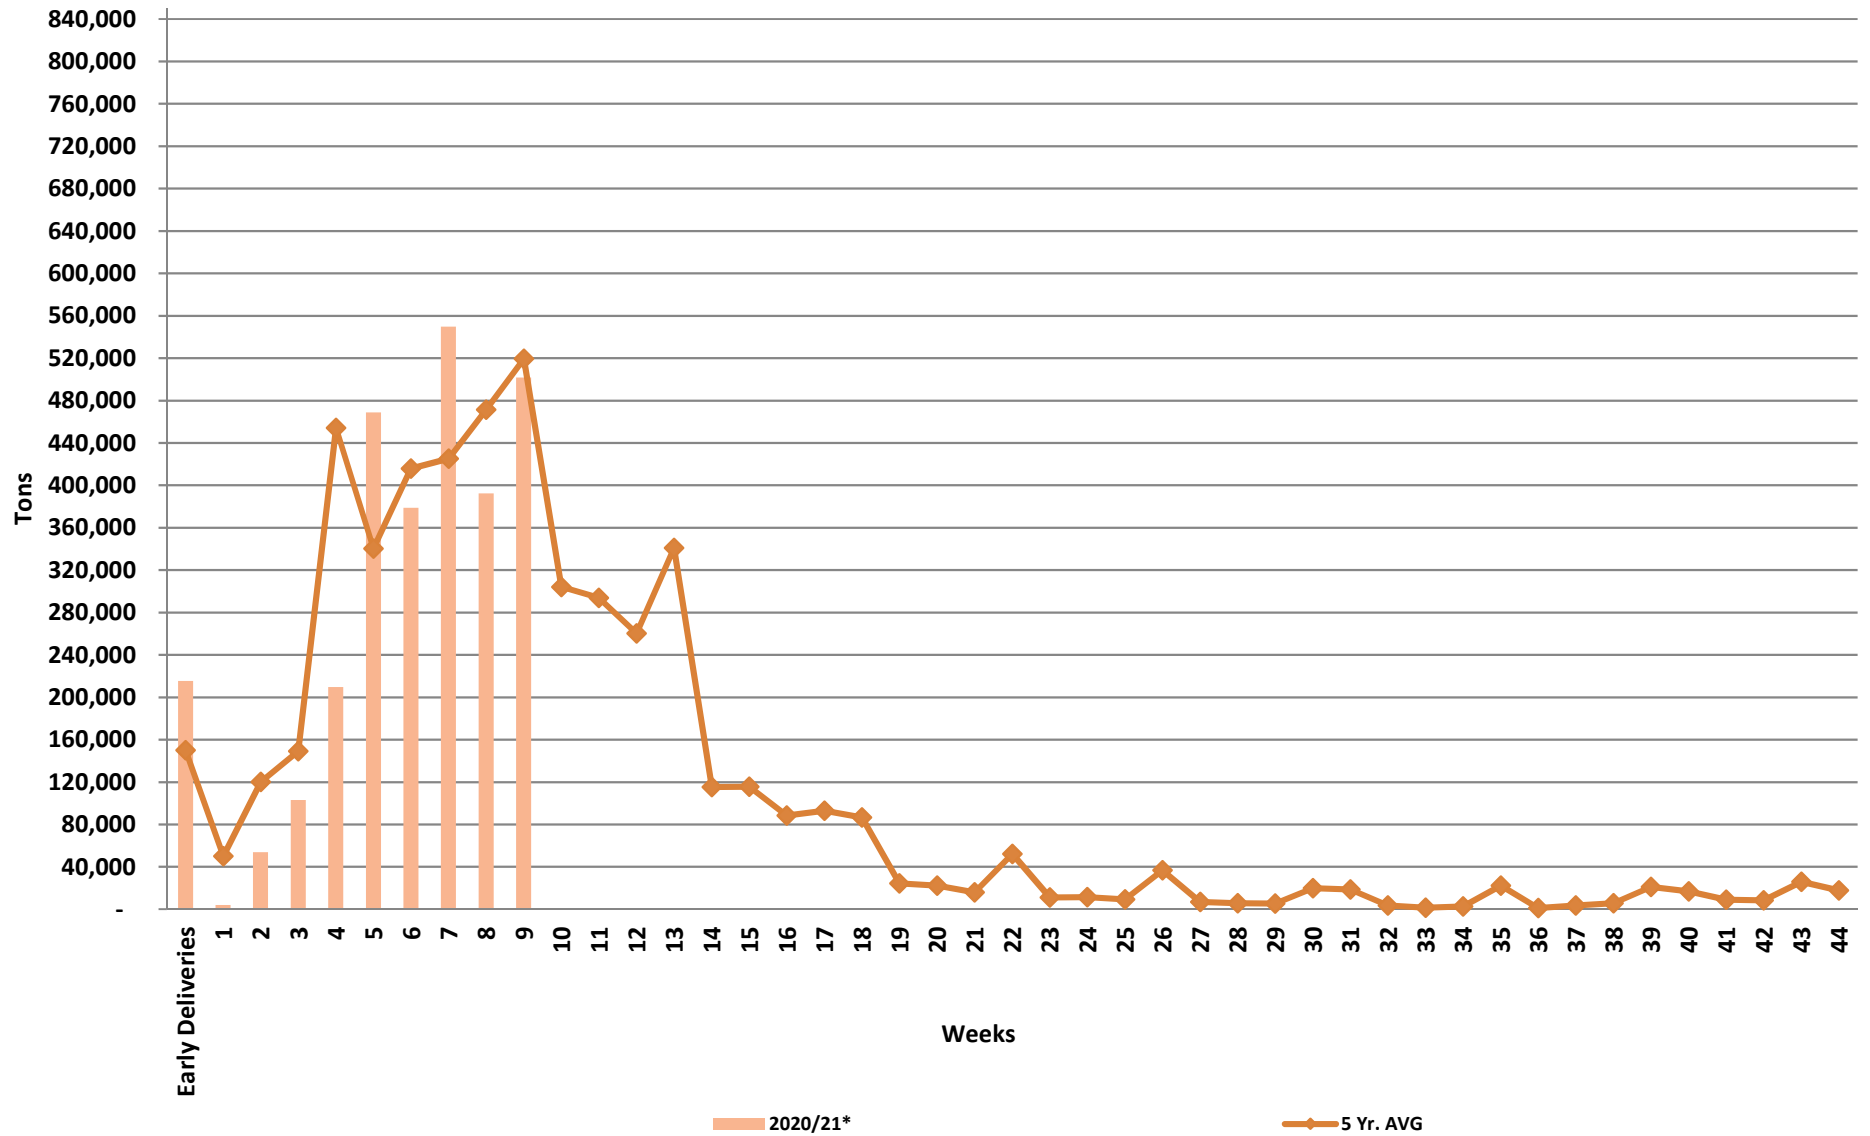

White Maize: Weekly producer deliveries

Yellow Maize: Weekly producer deliveries

Weeklikse mielielewerings (Bemarkingsjaar: Mei tot April 2020/21)

Weeklikse totale mielielewerings (Bemarkingsjaar: Mei tot April)

Weeklikse kumulatiewe mielielewerings (Bemarkingsjaar: Mei tot April)

Total YTD maize deliveries for the 2020/21 season vs previous season's

■ Deliveries from May

■ Total deliveries

—x— % delivered crop estimate