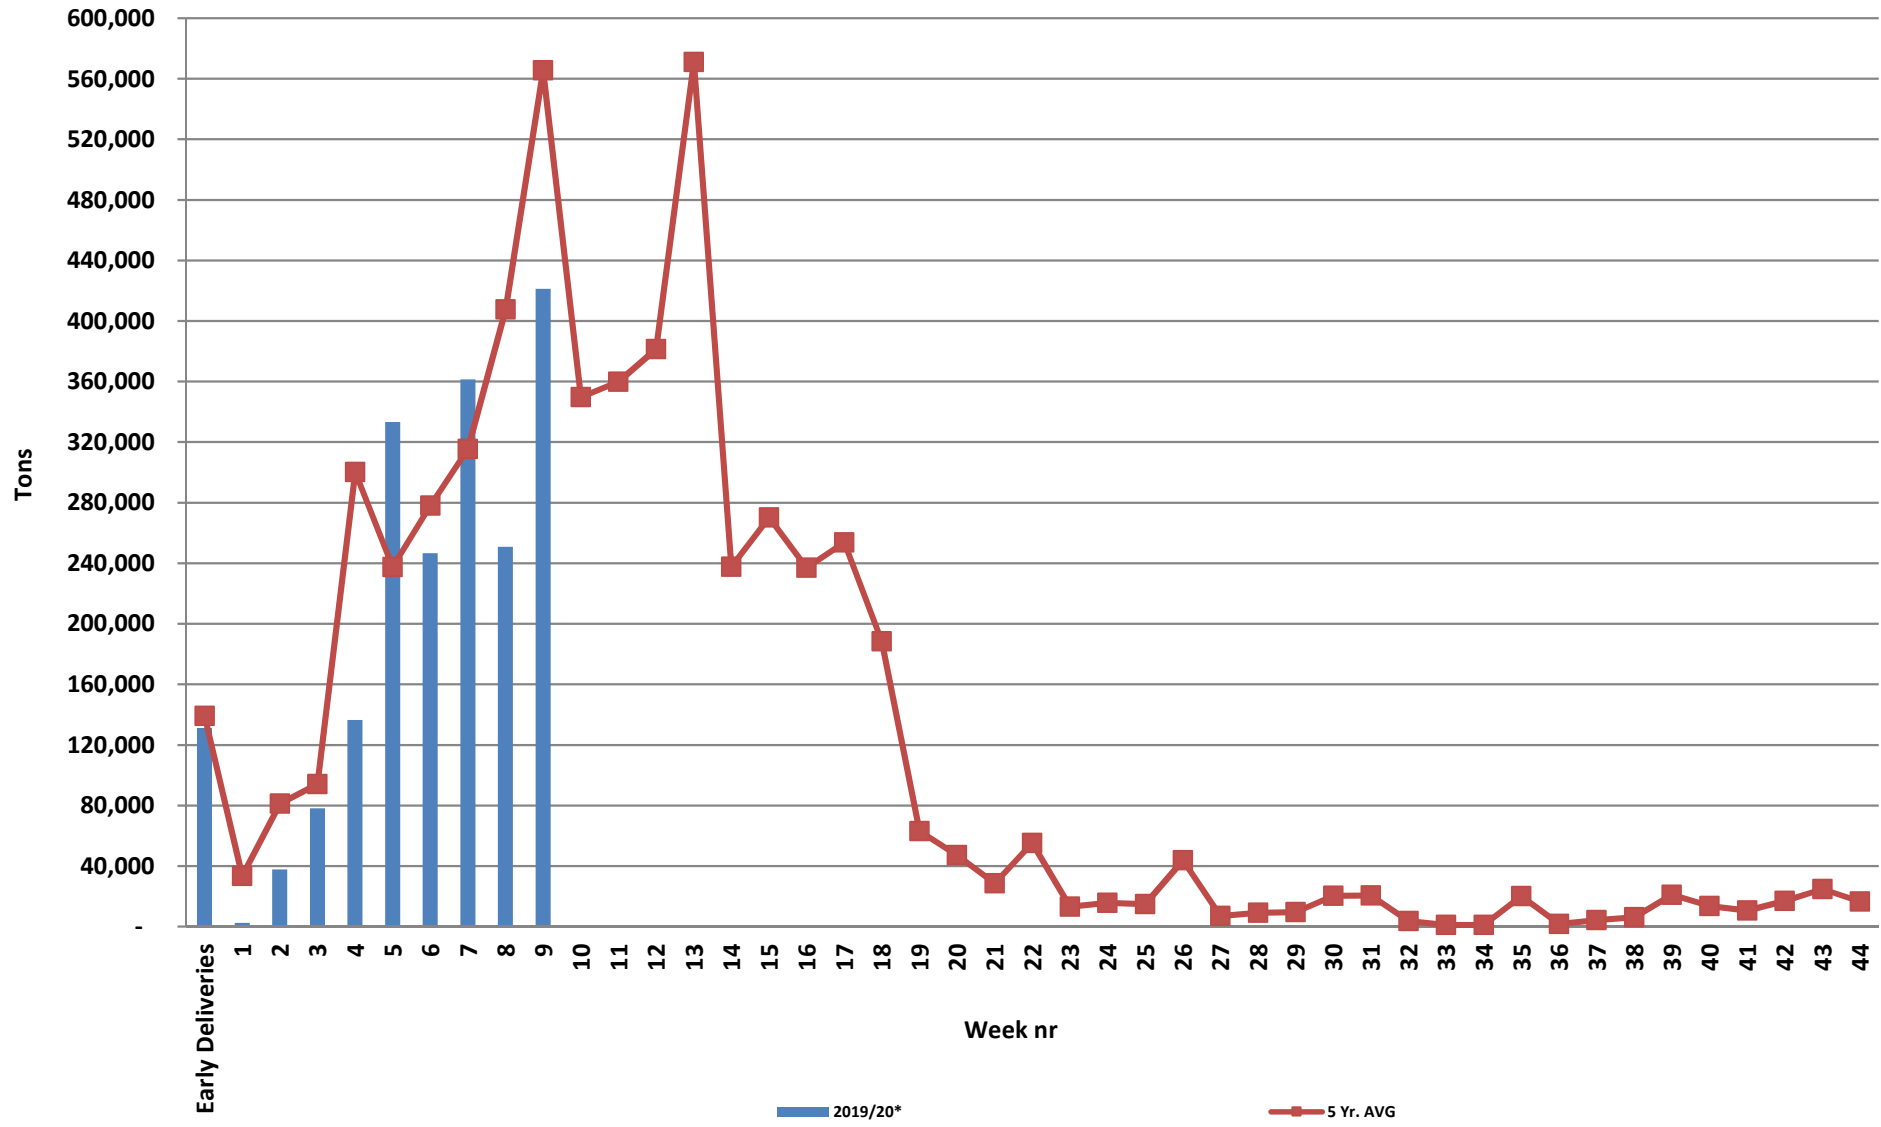

White Maize: Weekly producer deliveries

Yellow Maize: Weekly producer deliveries

Weeklikse mielielewerings (Bemarkingsjaar: Mei tot April 2020/21)

Weeklikse totale mielielewerings (Bemarkingsjaar: Mei tot April)

Weeklikse kumulatiewe mielielewerings (Bemarkingsjaar: Mei tot April)

Total YTD maize deliveries for the 2020/21 season vs previous season's

■ Deliveries from May

■ Total deliveries

—x— % delivered crop estimate