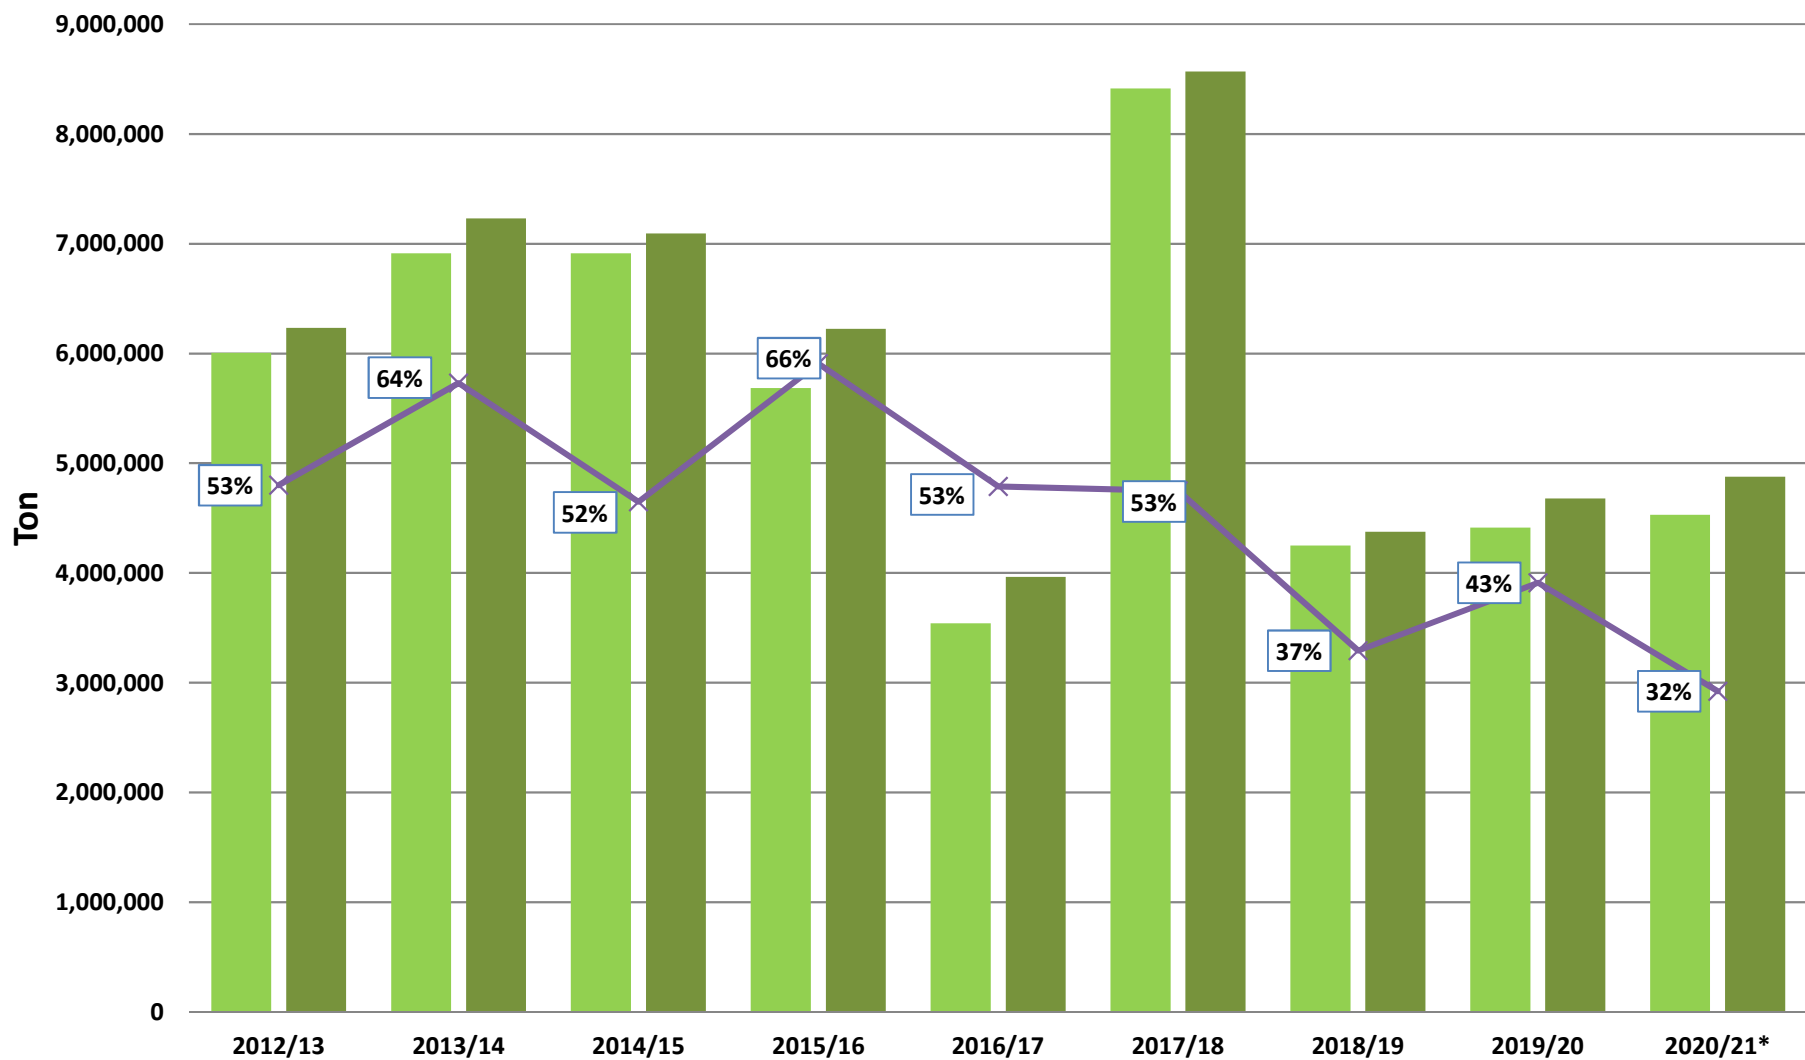

White Maize: Weekly producer deliveries

Yellow Maize: Weekly producer deliveries

Weeklikse mielielewerings (Bemarkingsjaar: Mei tot April 2020/21)

Weeklikse totale mielielewerings (Bemarkingsjaar: Mei tot April)

Weeklikse kumulatiewe mielielewerings (Bemarkingsjaar: Mei tot April)

Total YTD maize deliveries for the 2020/21 season vs previous season's

■ Deliveries from May

■ Total deliveries

—x— % delivered crop estimate