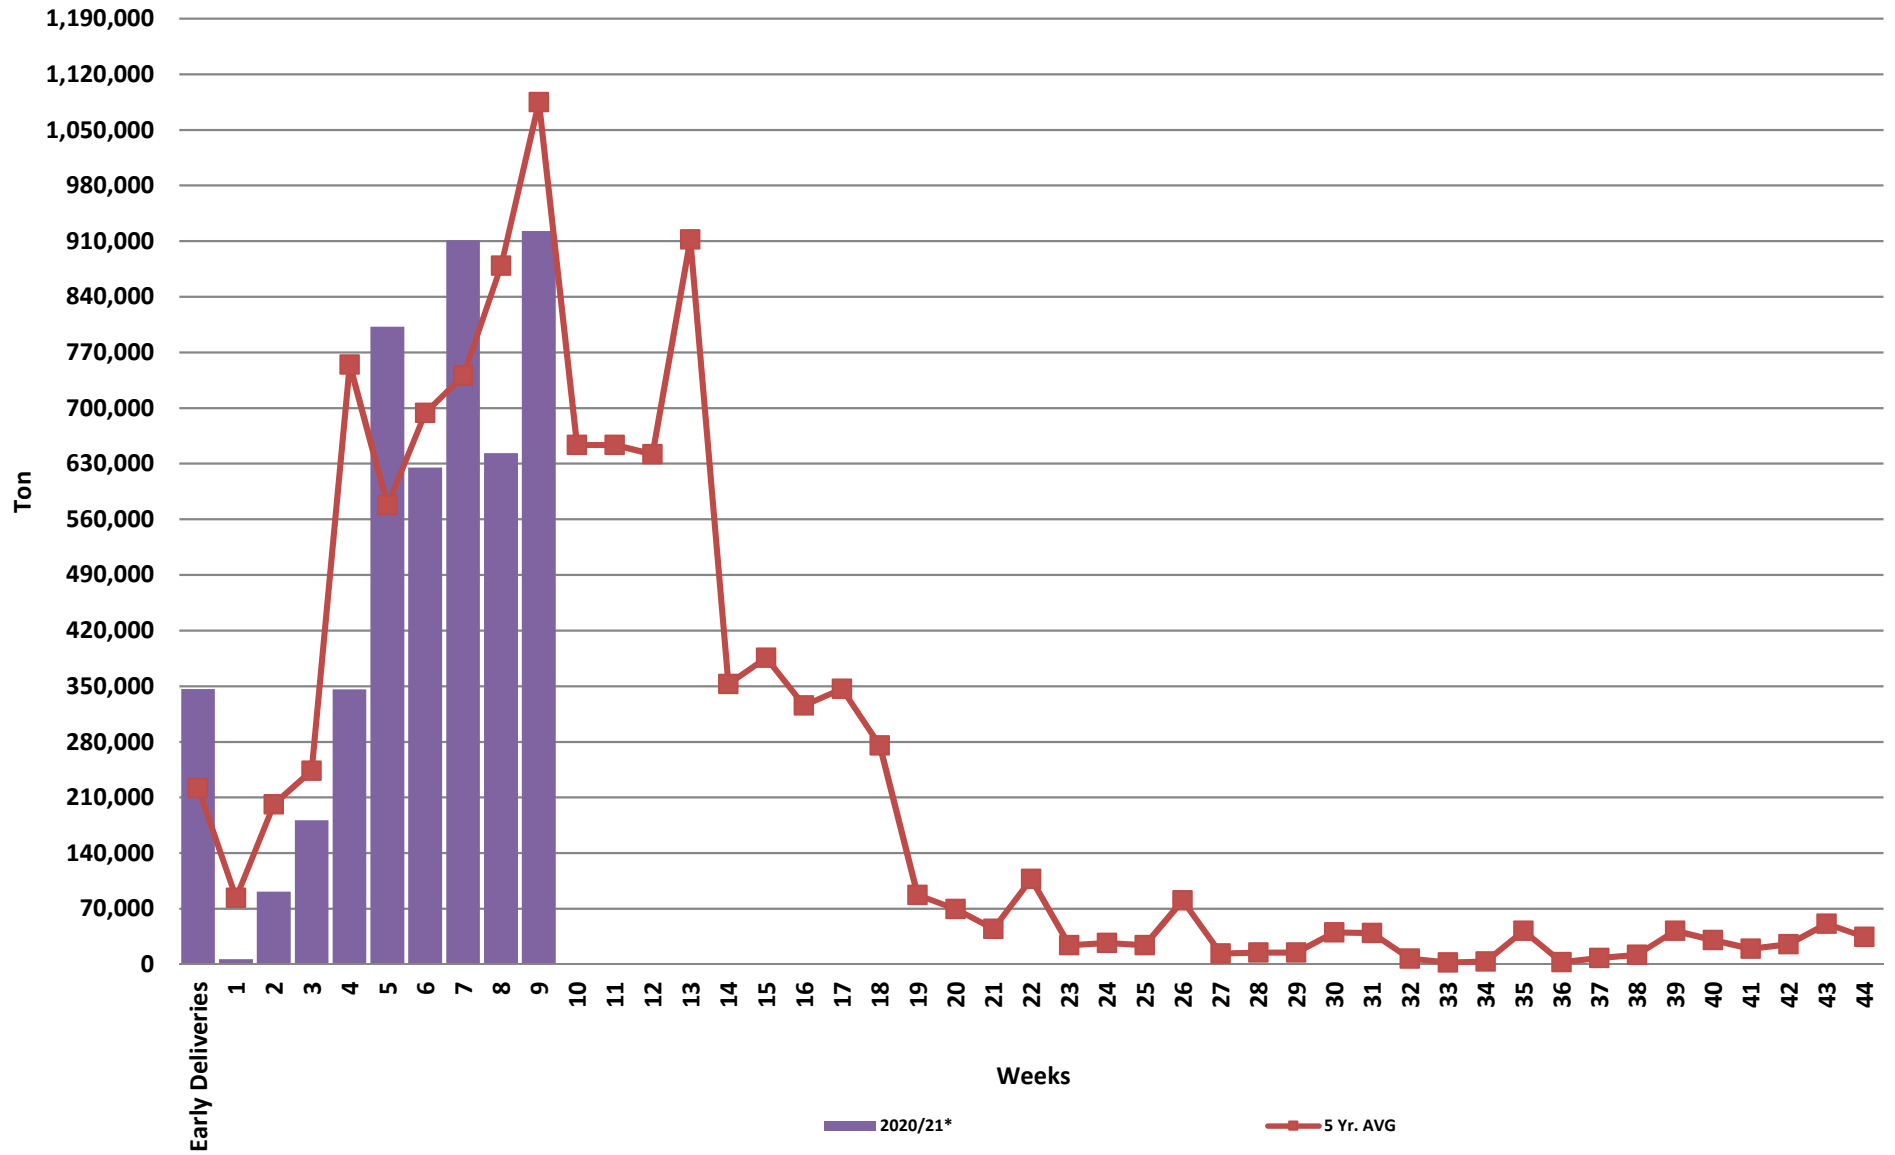

White Maize: Weekly producer deliveries

Yellow Maize: Weekly producer deliveries

Weeklikse mielielewerings (Bemarkingsjaar: Mei tot April 2020/21)

Weeklikse totale mielielewerings (Bemarkingsjaar: Mei tot April)

Weeklikse kumulatiewe mielielewerings (Bemarkingsjaar: Mei tot April)

Total YTD maize deliveries for the 2020/21 season vs previous season's

■ Deliveries from May

■ Total deliveries

—x— % delivered crop estimate