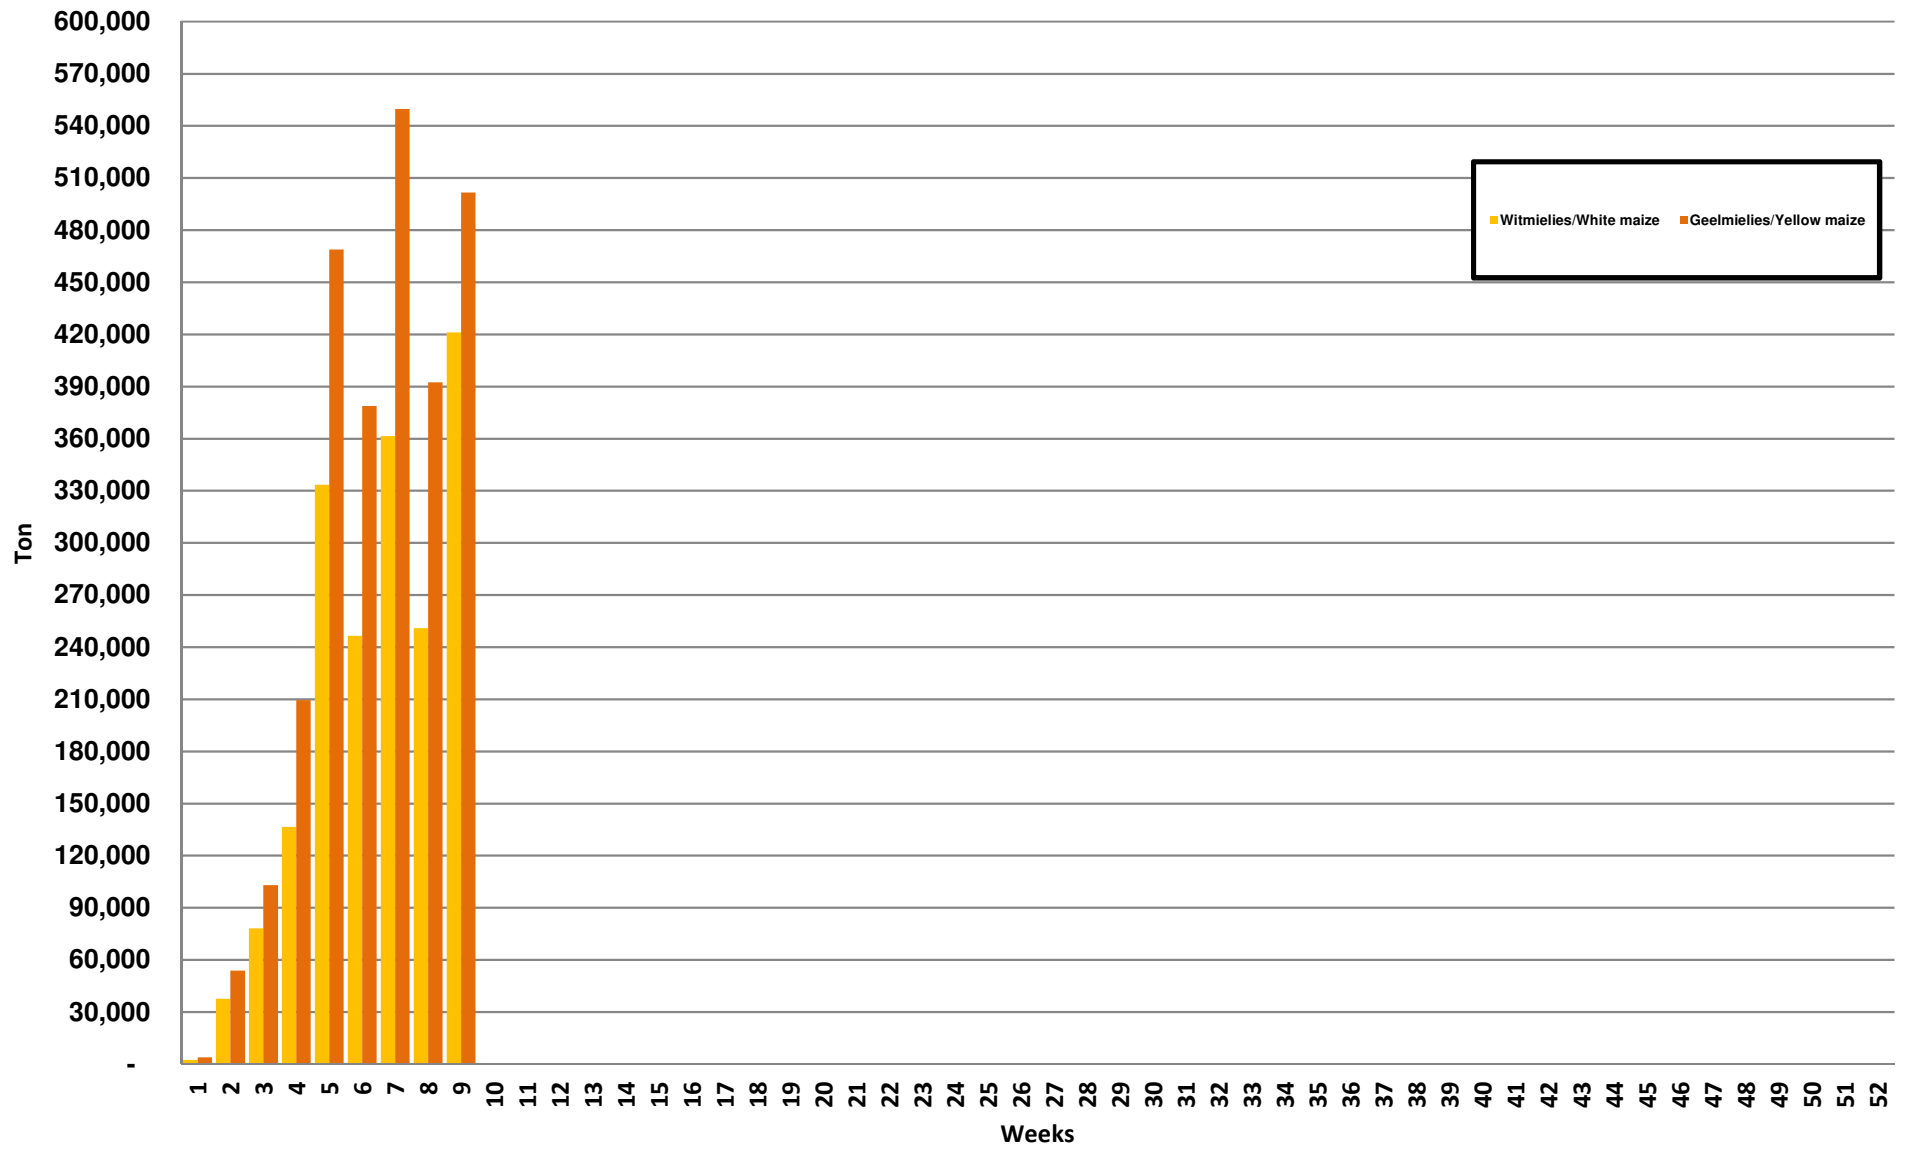

White Maize: Weekly producer deliveries

Yellow Maize: Weekly producer deliveries

Weeklikse mielielewerings (Bemarkingsjaar: Mei tot April 2020/21)

Weeklikse totale mielielewerings (Bemarkingsjaar: Mei tot April)

Weeklikse kumulatiewe mielielewerings (Bemarkingsjaar: Mei tot April)

Total YTD maize deliveries for the 2020/21 season vs previous season's

■ Deliveries from May

■ Total deliveries

—x— % delivered crop estimate