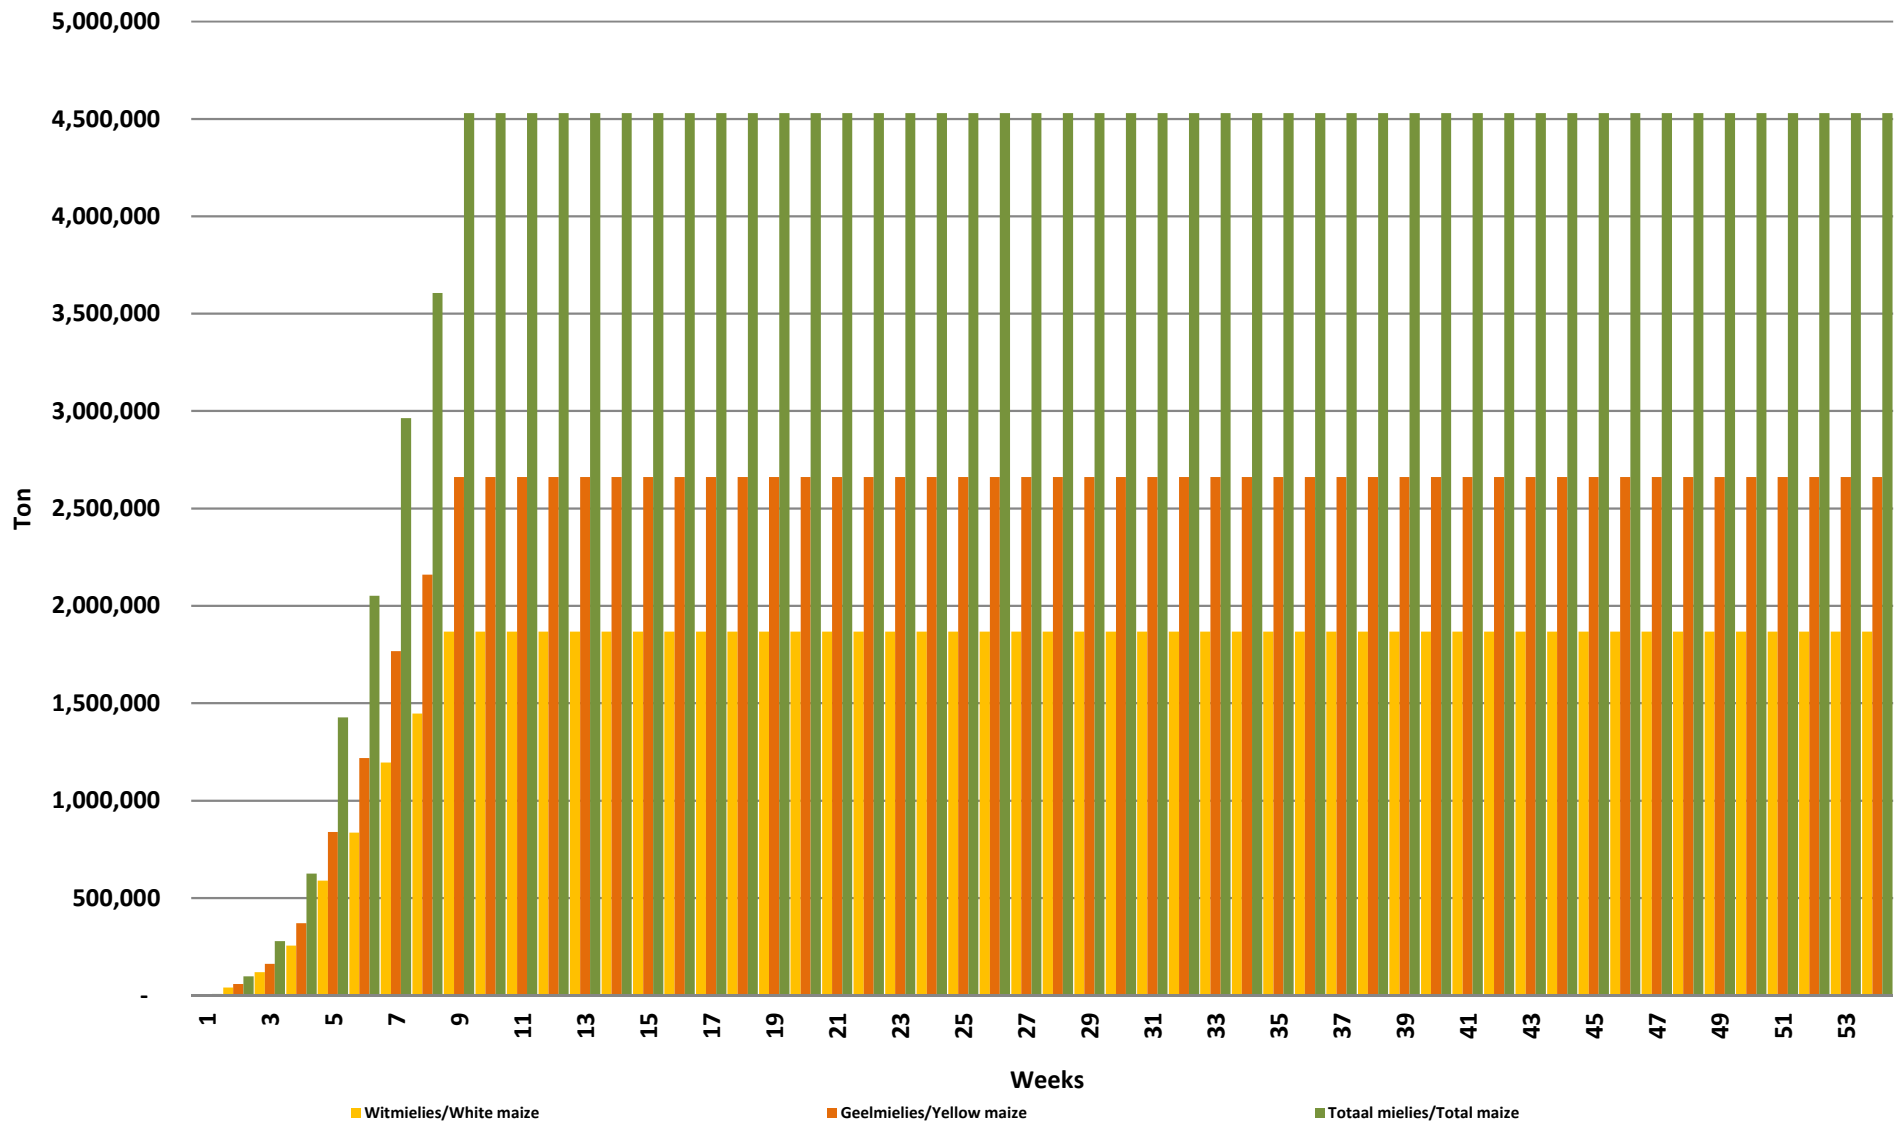

White Maize: Weekly producer deliveries

Yellow Maize: Weekly producer deliveries

Weeklikse mielielewerings (Bemarkingsjaar: Mei tot April 2020/21)

Weeklikse totale mielielewerings (Bemarkingsjaar: Mei tot April)

Weeklikse kumulatiewe mielielewerings (Bemarkingsjaar: Mei tot April)

Total YTD maize deliveries for the 2020/21 season vs previous season's

■ Deliveries from May

■ Total deliveries

—x— % delivered crop estimate