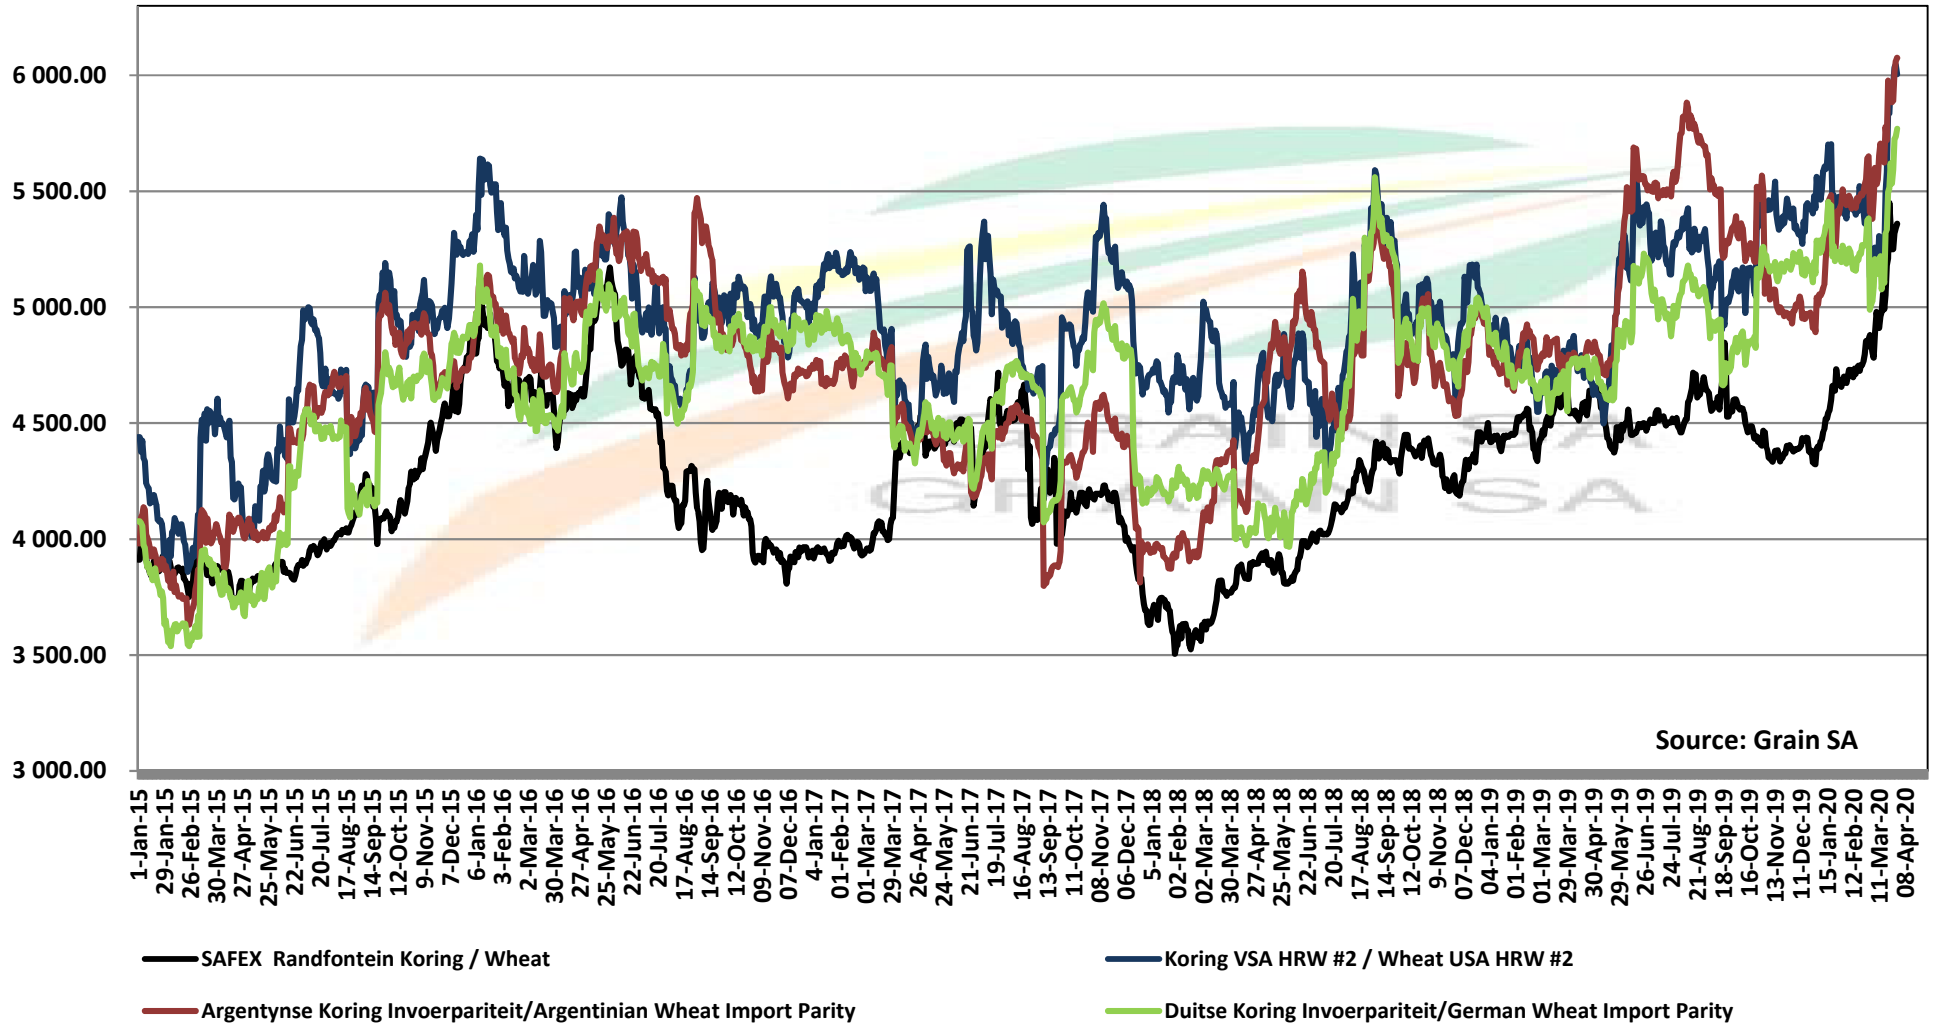

PRICES OF RSA AND ARGENTINE WHEAT DELIVERED IN RANDFONTEIN

PRYSE VAN RSA EN ARGENTYNSE KORING GELEWER IN RANDFONTEIN

Source: Grain SA

PRICES OF SOUTH AFRICAN AND USA WHEAT DELIVERED IN RANDFONTEIN

PRYSE VAN SUID AFRIKAANSE EN VSA KORING GELEWER IN RANDFONTEIN

Source: Grain SA

PRICES OF WHEAT DELIVERED IN RANDFONTEIN PRYSE VAN KORING GELEWER IN RANDFONTEIN

PRICES OF RSA AND GERMAN WHEAT DELIVERED IN RANDFONTEIN

PRYSE VAN RSA EN DUITSTE KORING GELEWER IN RANDFONTEIN