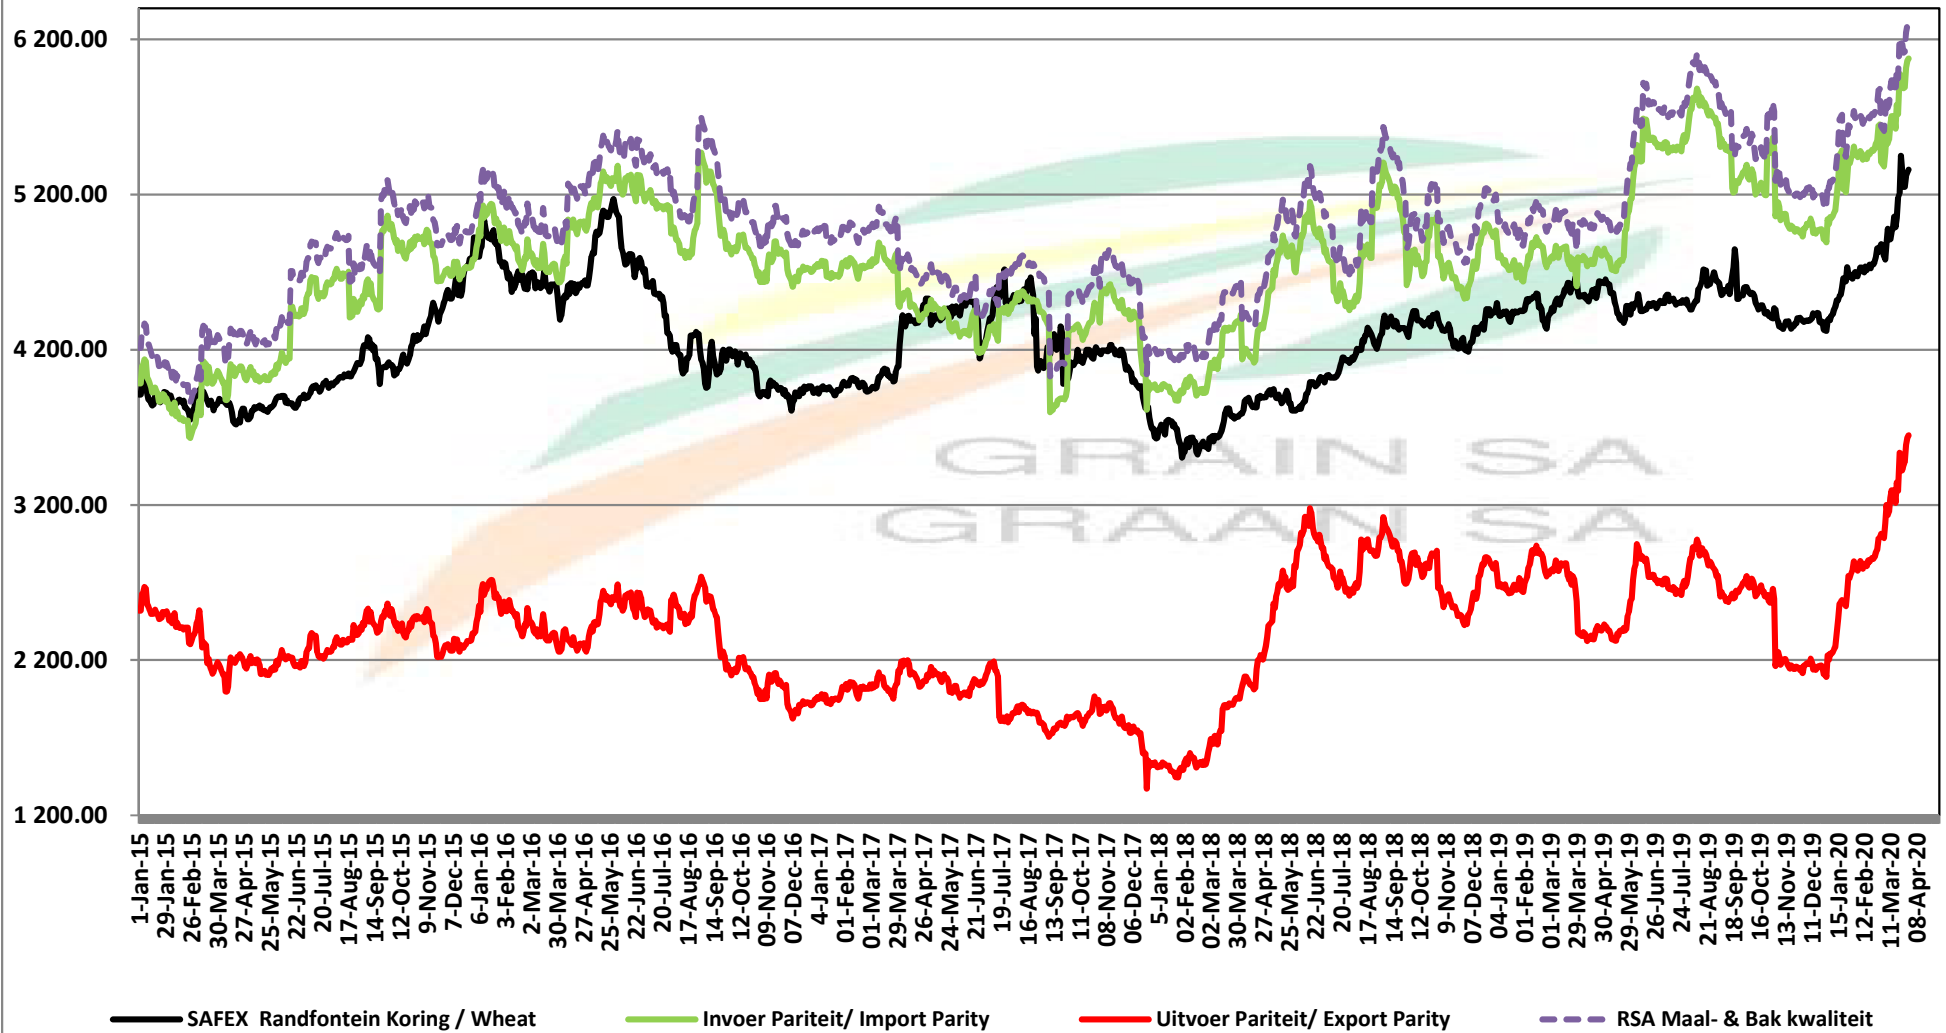

PRICES OF RSA AND ARGENTINE WHEAT DELIVERED IN RANDFONTEIN

PRYSE VAN RSA EN ARGENTYNSE KORING GELEWER IN RANDFONTEIN

Source: Grain SA

PRICES OF SOUTH AFRICAN AND USA WHEAT DELIVERED IN RANDFONTEIN

PRYSE VAN SUID AFRIKAANSE EN VSA KORING GELEWER IN RANDFONTEIN