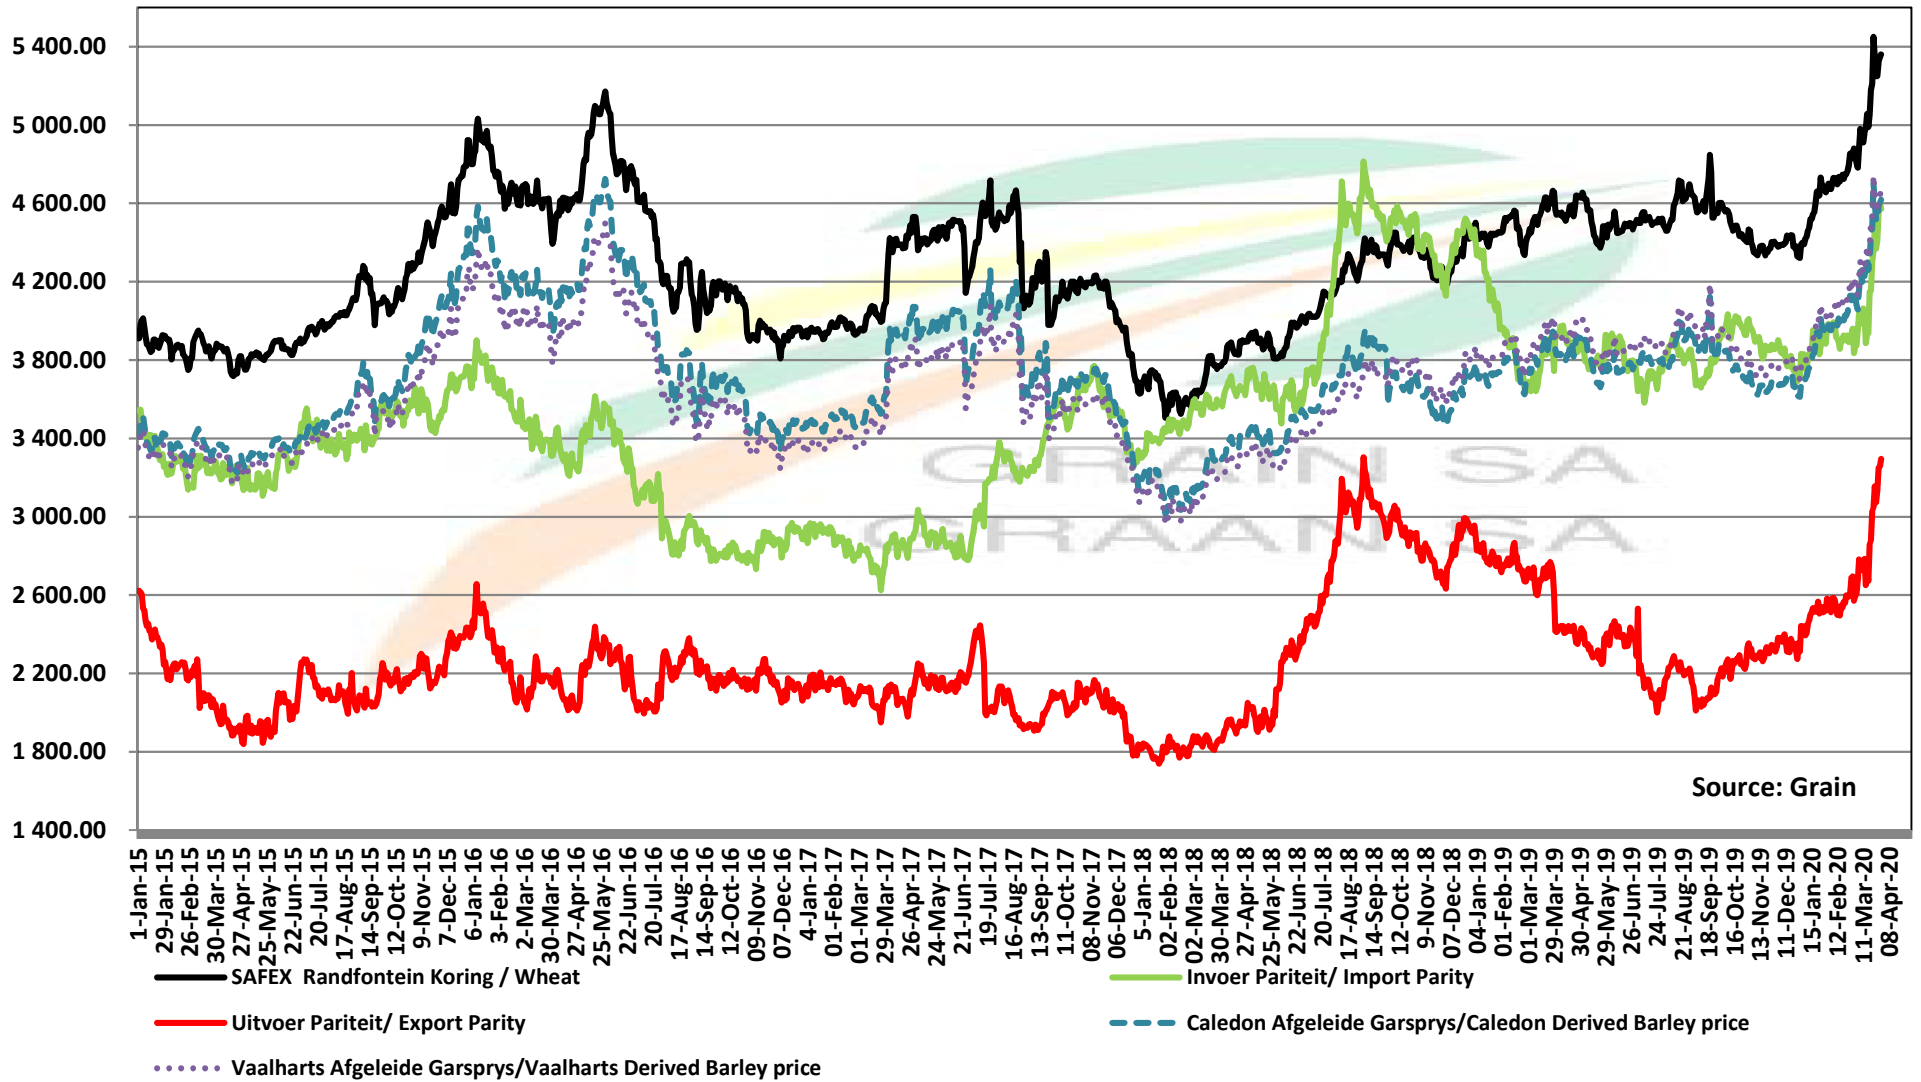

Source: Grain SA

PRICES OF WHEAT DELIVERED IN RANDFONTEIN PRYSE VAN KORING GELEWER IN RANDFONTEIN

PRICES OF RSA AND GERMAN WHEAT DELIVERED IN RANDFONTEIN

PRYSE VAN RSA EN DUITSTE KORING GELEWER IN RANDFONTEIN

Source: Grain SA

PRICES OF WHEAT DELIVERED IN DURBAN HARBOUR PRYSE VAN KORING VIR LEWERING IN DURBAN HAWE

PRICES OF BARLEY DELIVERED IN RANDFONTEIN

PRYSE VAN GARS GELEWER IN RANDFONTEIN

IMPORT PARITY OF USA HRW AND FRANCE FEED BARLEY