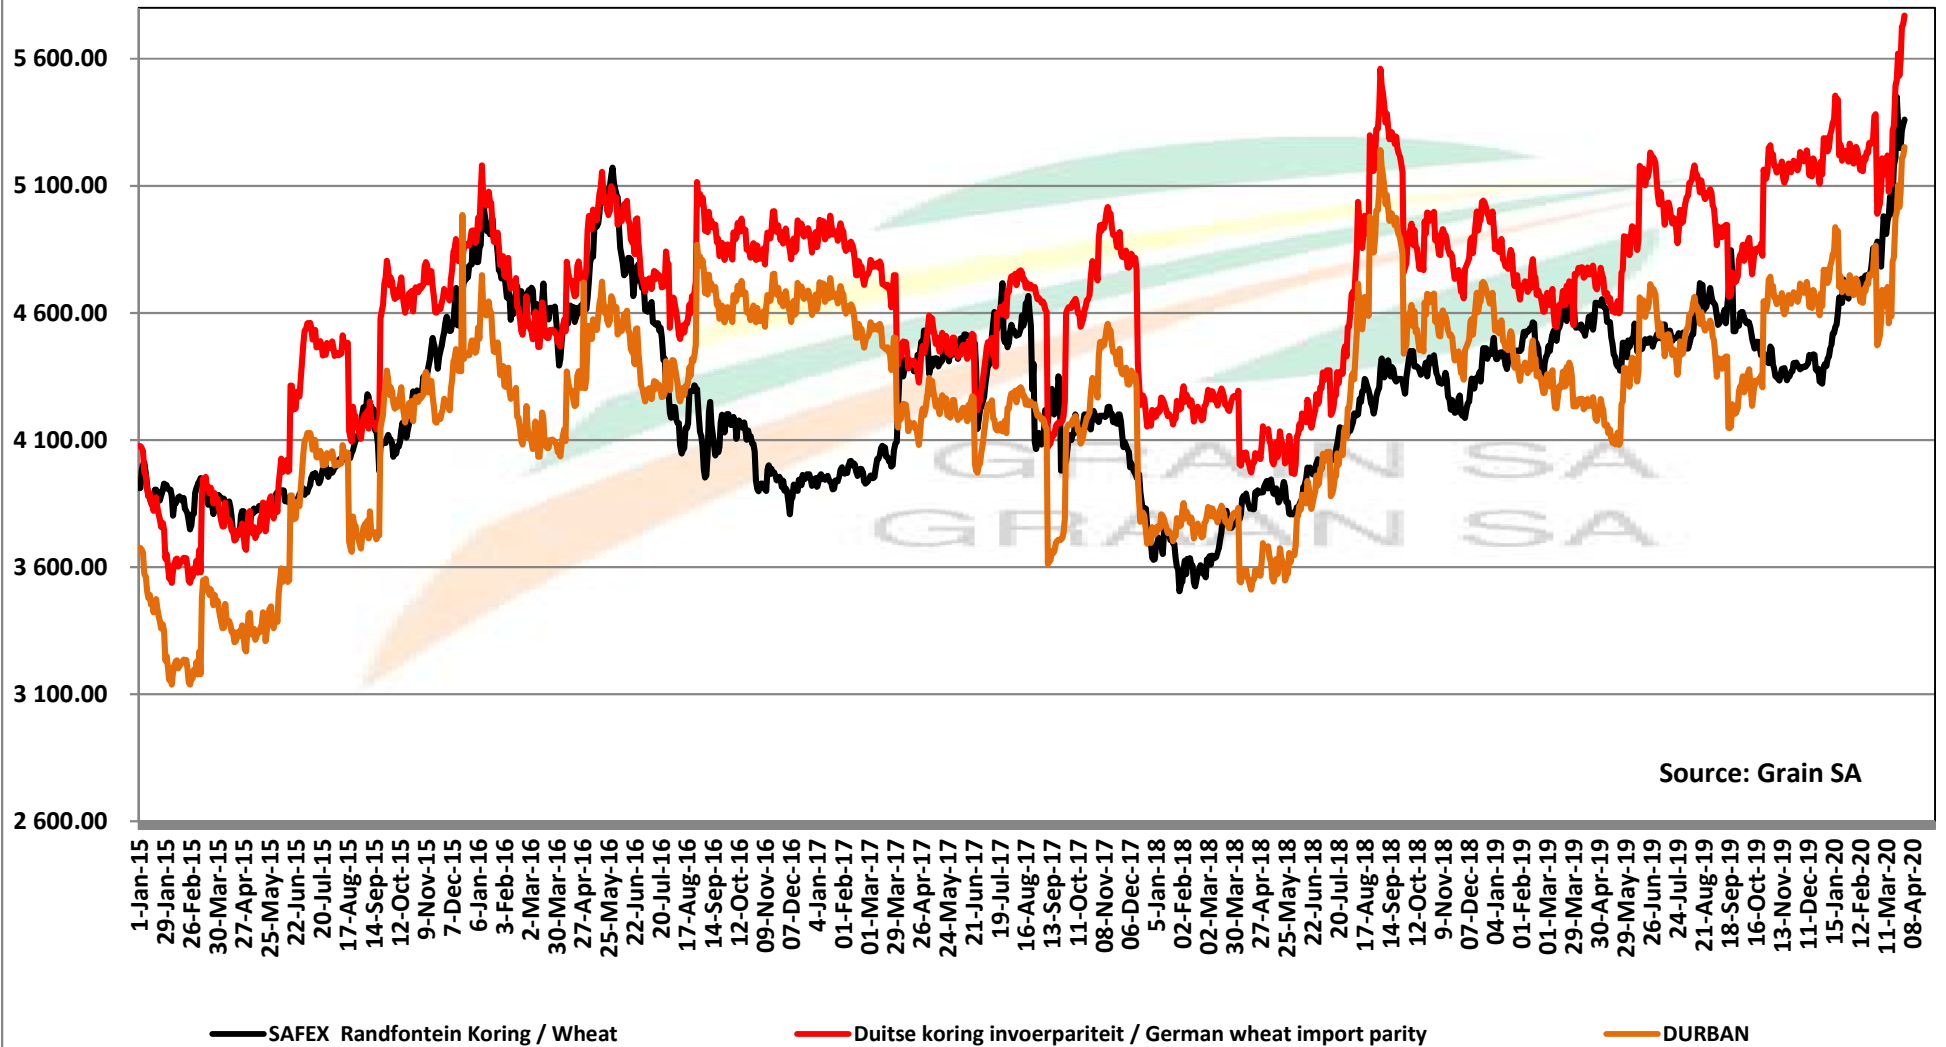

PRICES OF RSA AND GERMAN WHEAT DELIVERED IN RANDFONTEIN

PRYSE VAN RSA EN DUITSTE KORING GELEWER IN RANDFONTEIN

Source: Grain SA