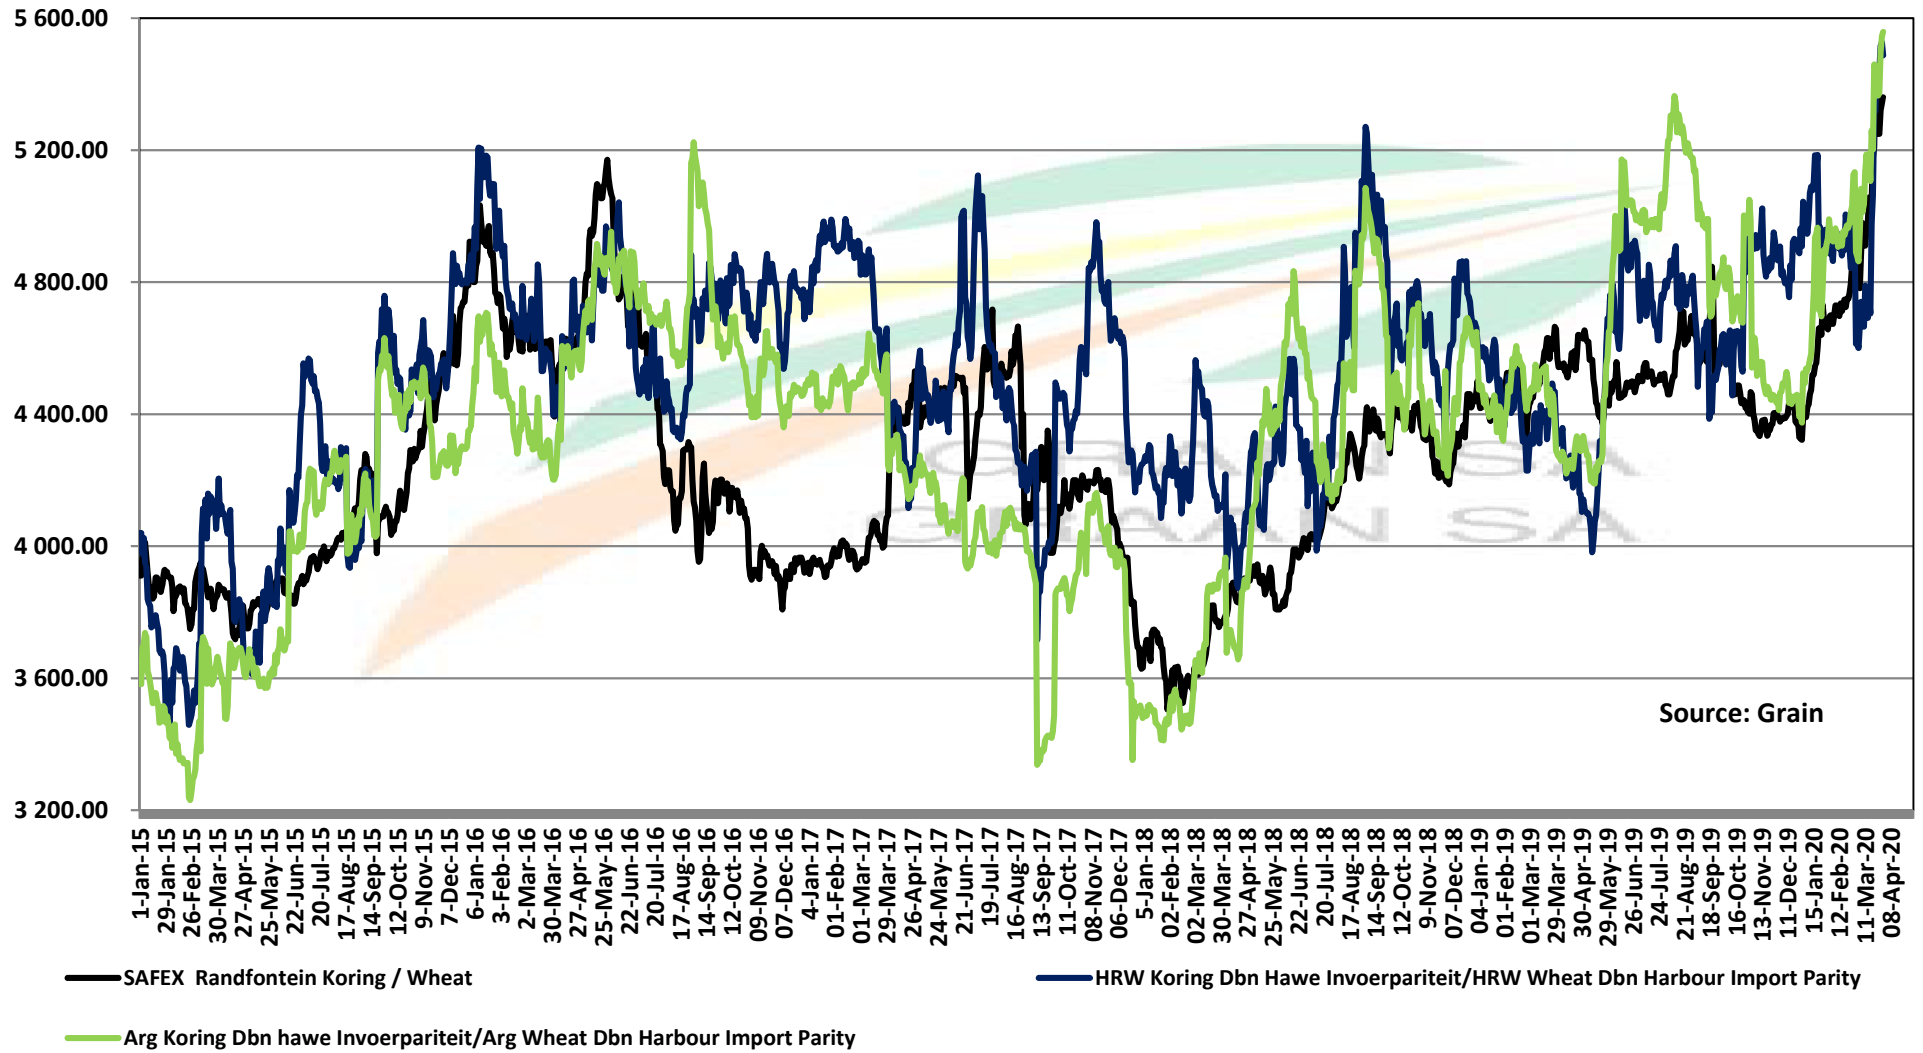

Source: Grain SA

PRICES OF WHEAT DELIVERED IN RANDFONTEIN PRYSE VAN KORING GELEWER IN RANDFONTEIN

PRICES OF RSA AND GERMAN WHEAT DELIVERED IN RANDFONTEIN

PRYSE VAN RSA EN DUITSTE KORING GELEWER IN RANDFONTEIN

Source: Grain SA

PRICES OF WHEAT DELIVERED IN DURBAN HARBOUR PRYSE VAN KORING VIR LEWERING IN DURBAN HAWE

PRICES OF BARLEY DELIVERED IN RANDFONTEIN

PRYSE VAN GARS GELEWER IN RANDFONTEIN

IMPORT PARITY OF USA HRW AND FRANCE FEED BARLEY