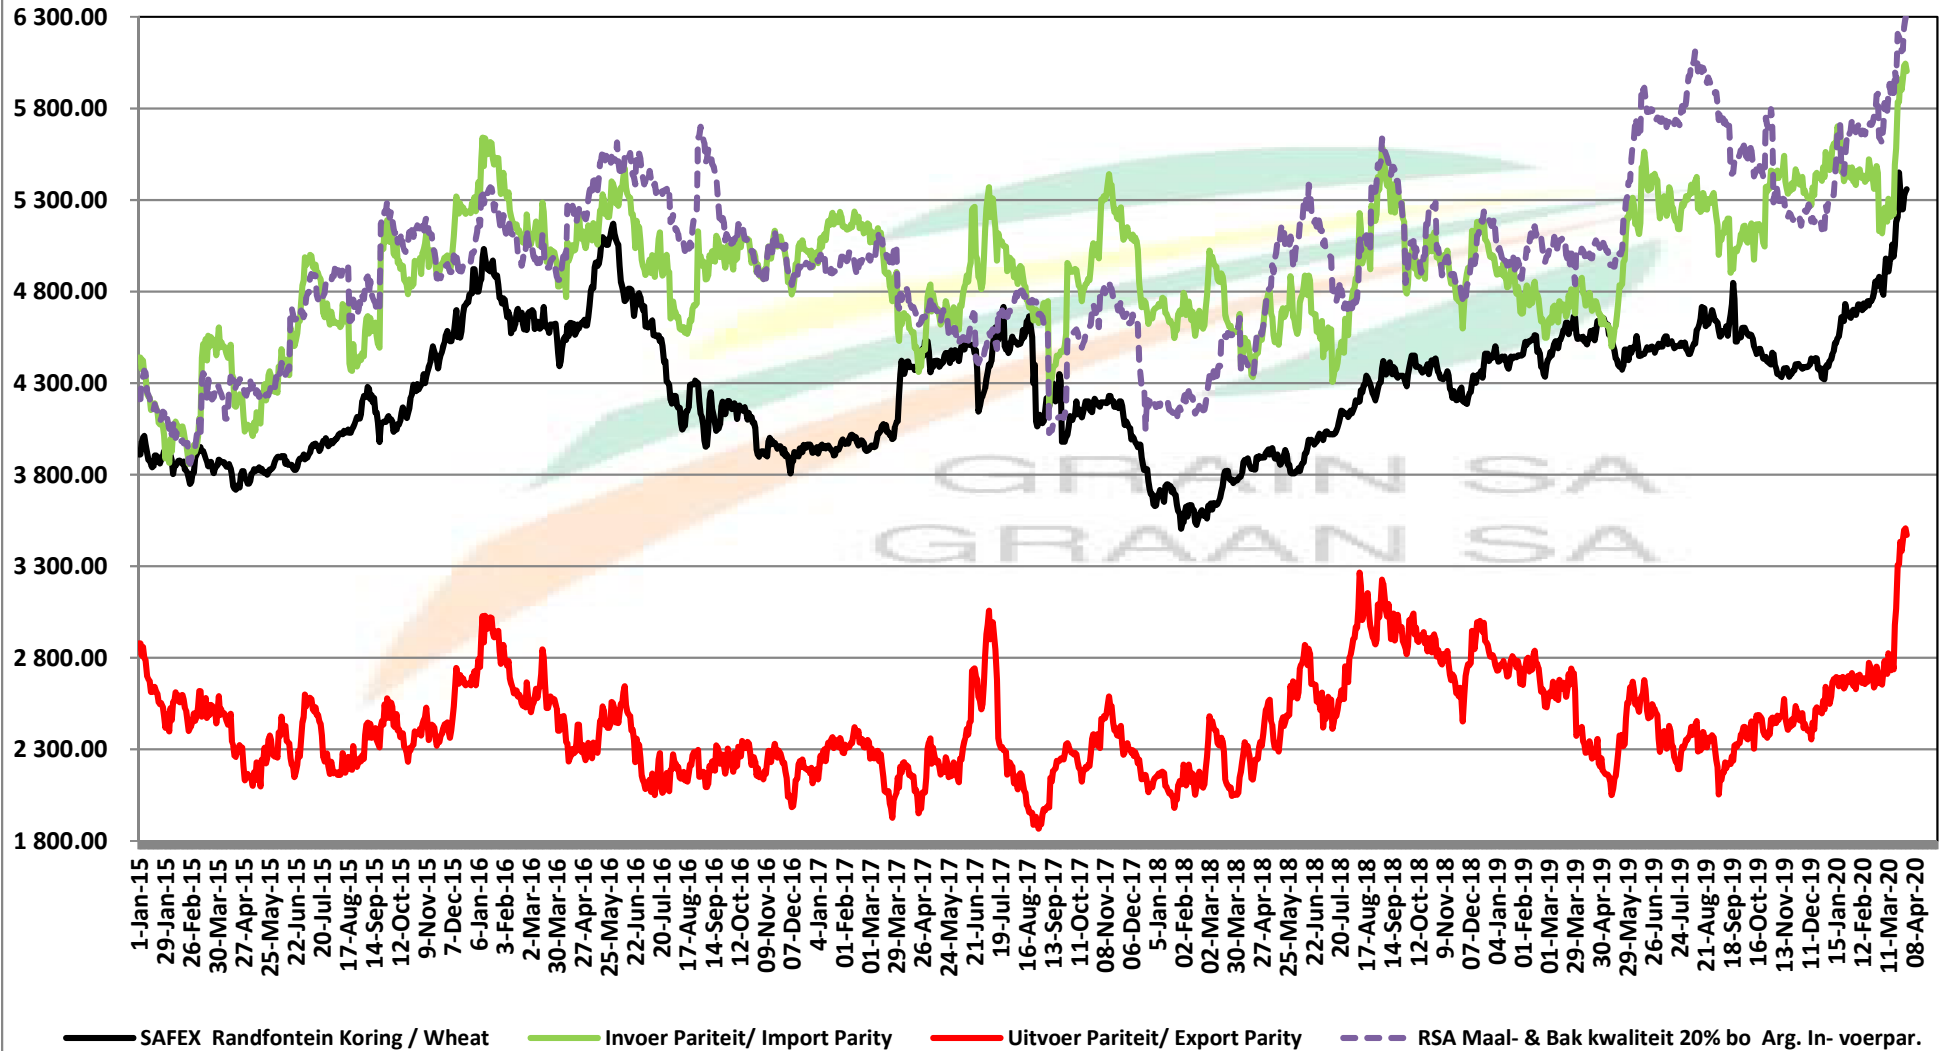

PRICES OF RSA AND ARGENTINE WHEAT DELIVERED IN RANDFONTEIN

PRYSE VAN RSA EN ARGENTYNSE KORING GELEWER IN RANDFONTEIN

Source: Grain SA

PRICES OF SOUTH AFRICAN AND USA WHEAT DELIVERED IN RANDFONTEIN

PRYSE VAN SUID AFRIKAANSE EN VSA KORING GELEWER IN RANDFONTEIN

Source: Grain SA

PRICES OF WHEAT DELIVERED IN RANDFONTEIN PRYSE VAN KORING GELEWER IN RANDFONTEIN

PRICES OF RSA AND GERMAN WHEAT DELIVERED IN RANDFONTEIN

PRYSE VAN RSA EN DUITSTE KORING GELEWER IN RANDFONTEIN

Source: Grain SA

PRICES OF WHEAT DELIVERED IN DURBAN HARBOUR PRYSE VAN KORING VIR LEWERING IN DURBAN HAWE

PRICES OF BARLEY DELIVERED IN RANDFONTEIN

PRYSE VAN GARS GELEWER IN RANDFONTEIN

IMPORT PARITY OF USA HRW AND FRANCE FEED BARLEY