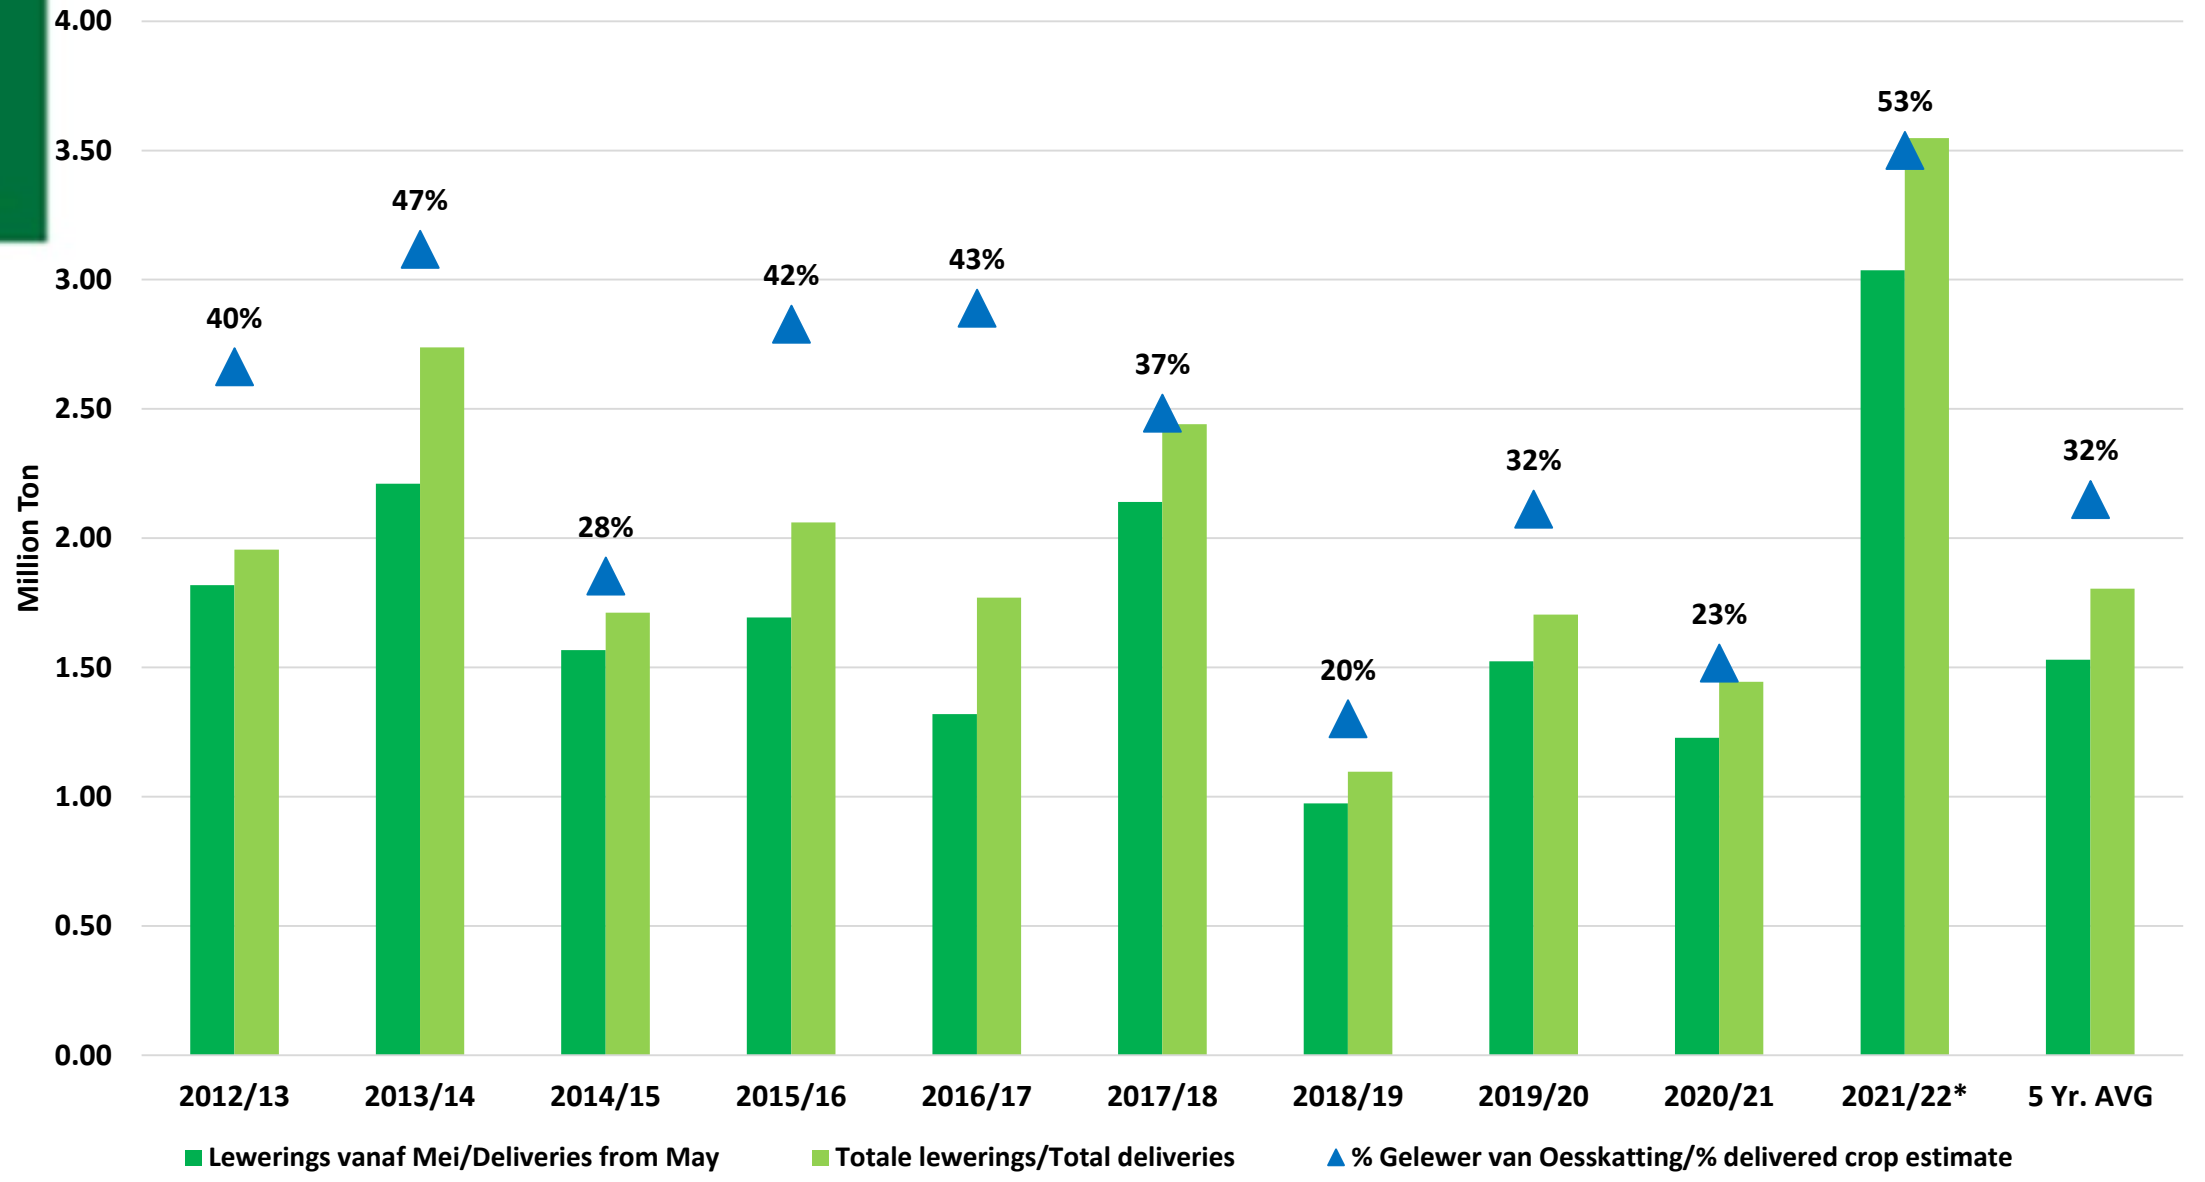

Total YTD YM deliveries for the 2021/22 season vs previous season's