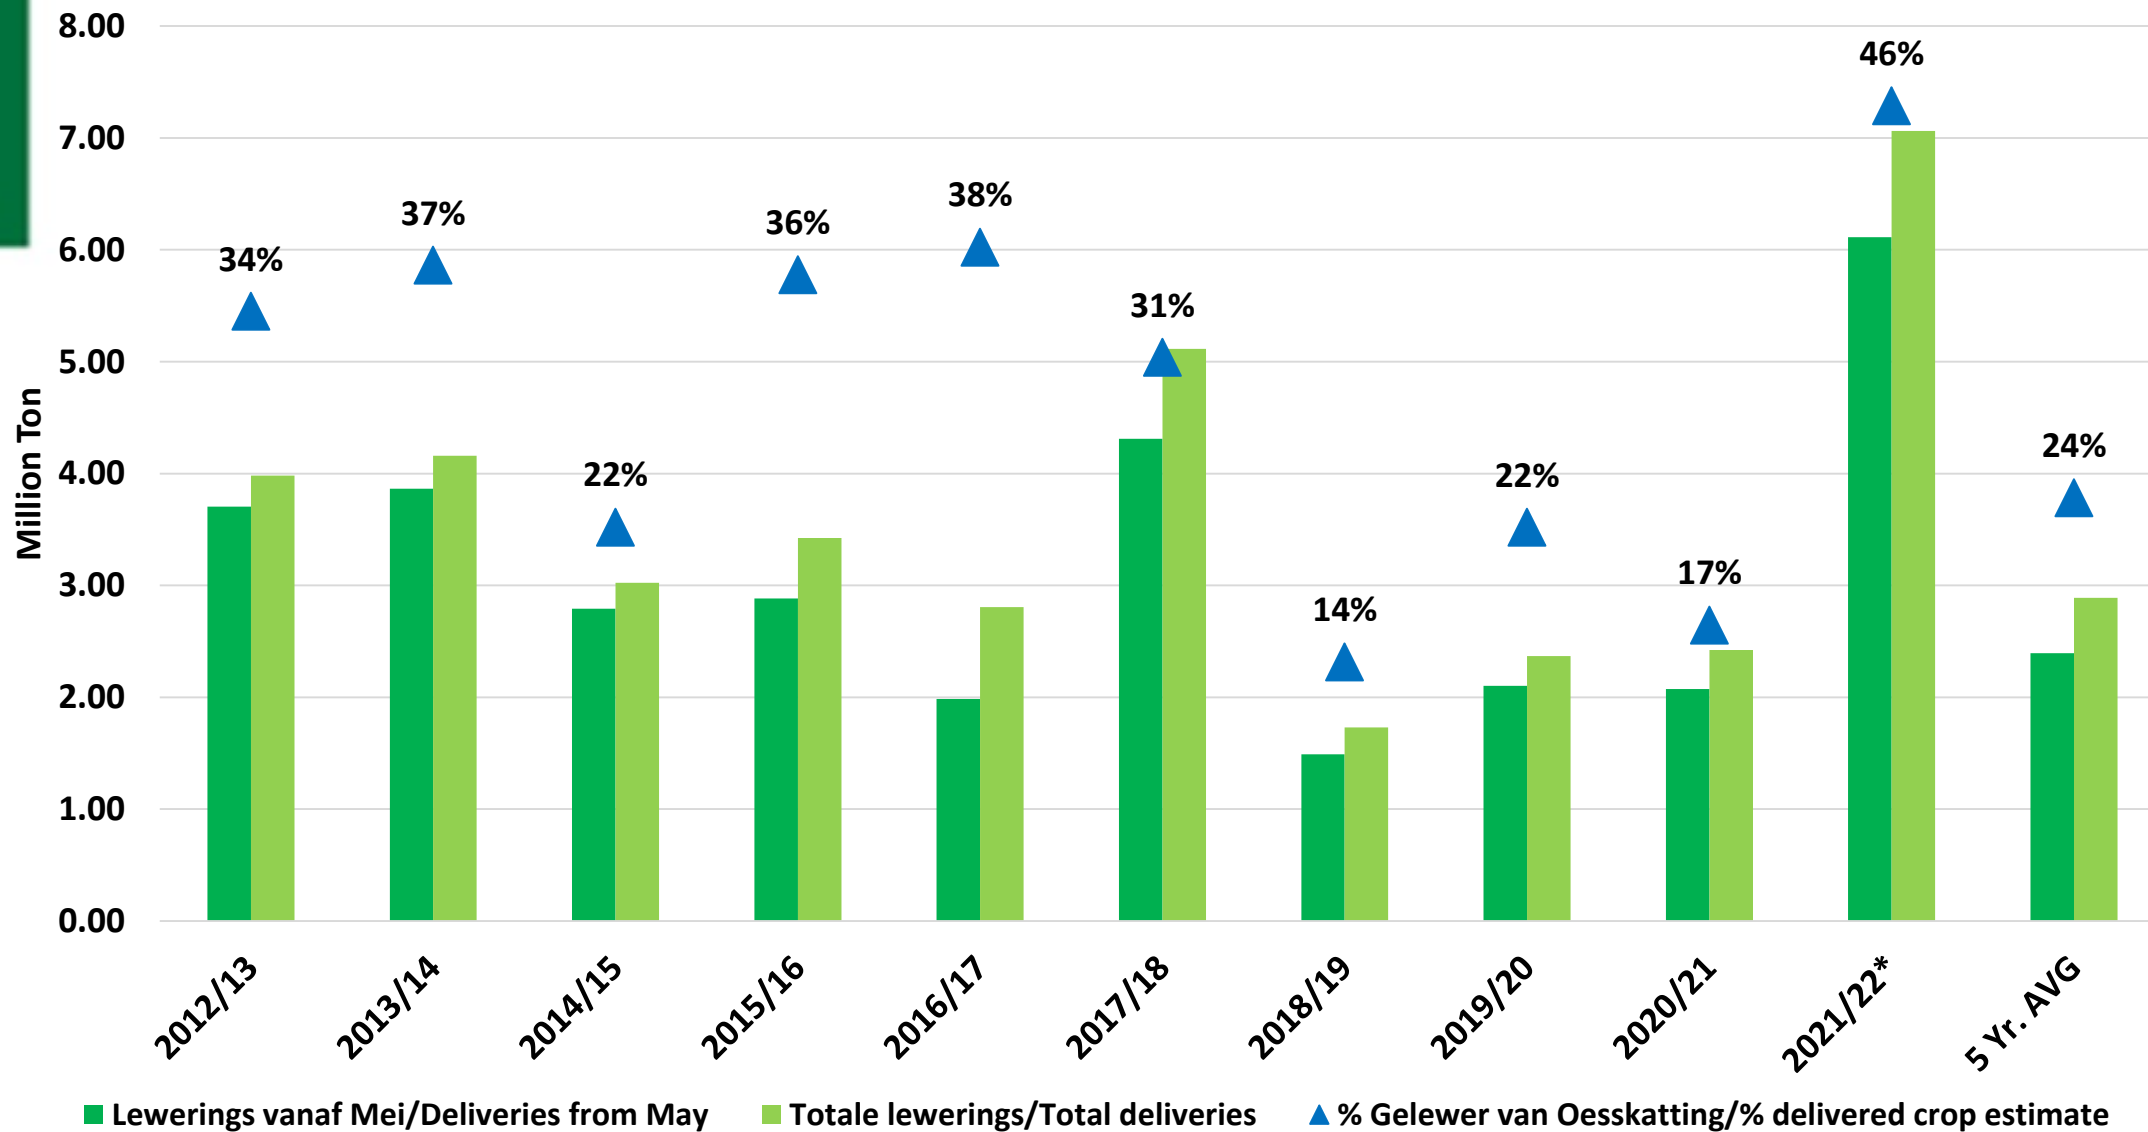

SAGIS produsentelewering en uitvoere / SAGIS producer deliveries and exports

18 Junie 2021

www.grainsa.co.za

luan@grainsa.co.za

Total YTD WM deliveries for the 2021/22 season vs previous season's

Source: SAGIS

Total YTD YM deliveries for the 2021/22 season vs previous season's

Source: SAGIS

Total YTD Maize deliveries for the 2021/22 season vs previous season's

Source: SAGIS

Kumulatiewe JTD totale mielie uitvoere / Cumulative YTD total maize exports

Week 1 – 6: Actual exports
Week 7 – 14: Intentions to export

■ Avg YTD exports (top 5 export yrs) ● 2021/2022*

Source: SAGIS

Total YTD soybean deliveries for the 2020/21 season vs previous season's

■ Totale lewerings/Total deliveries