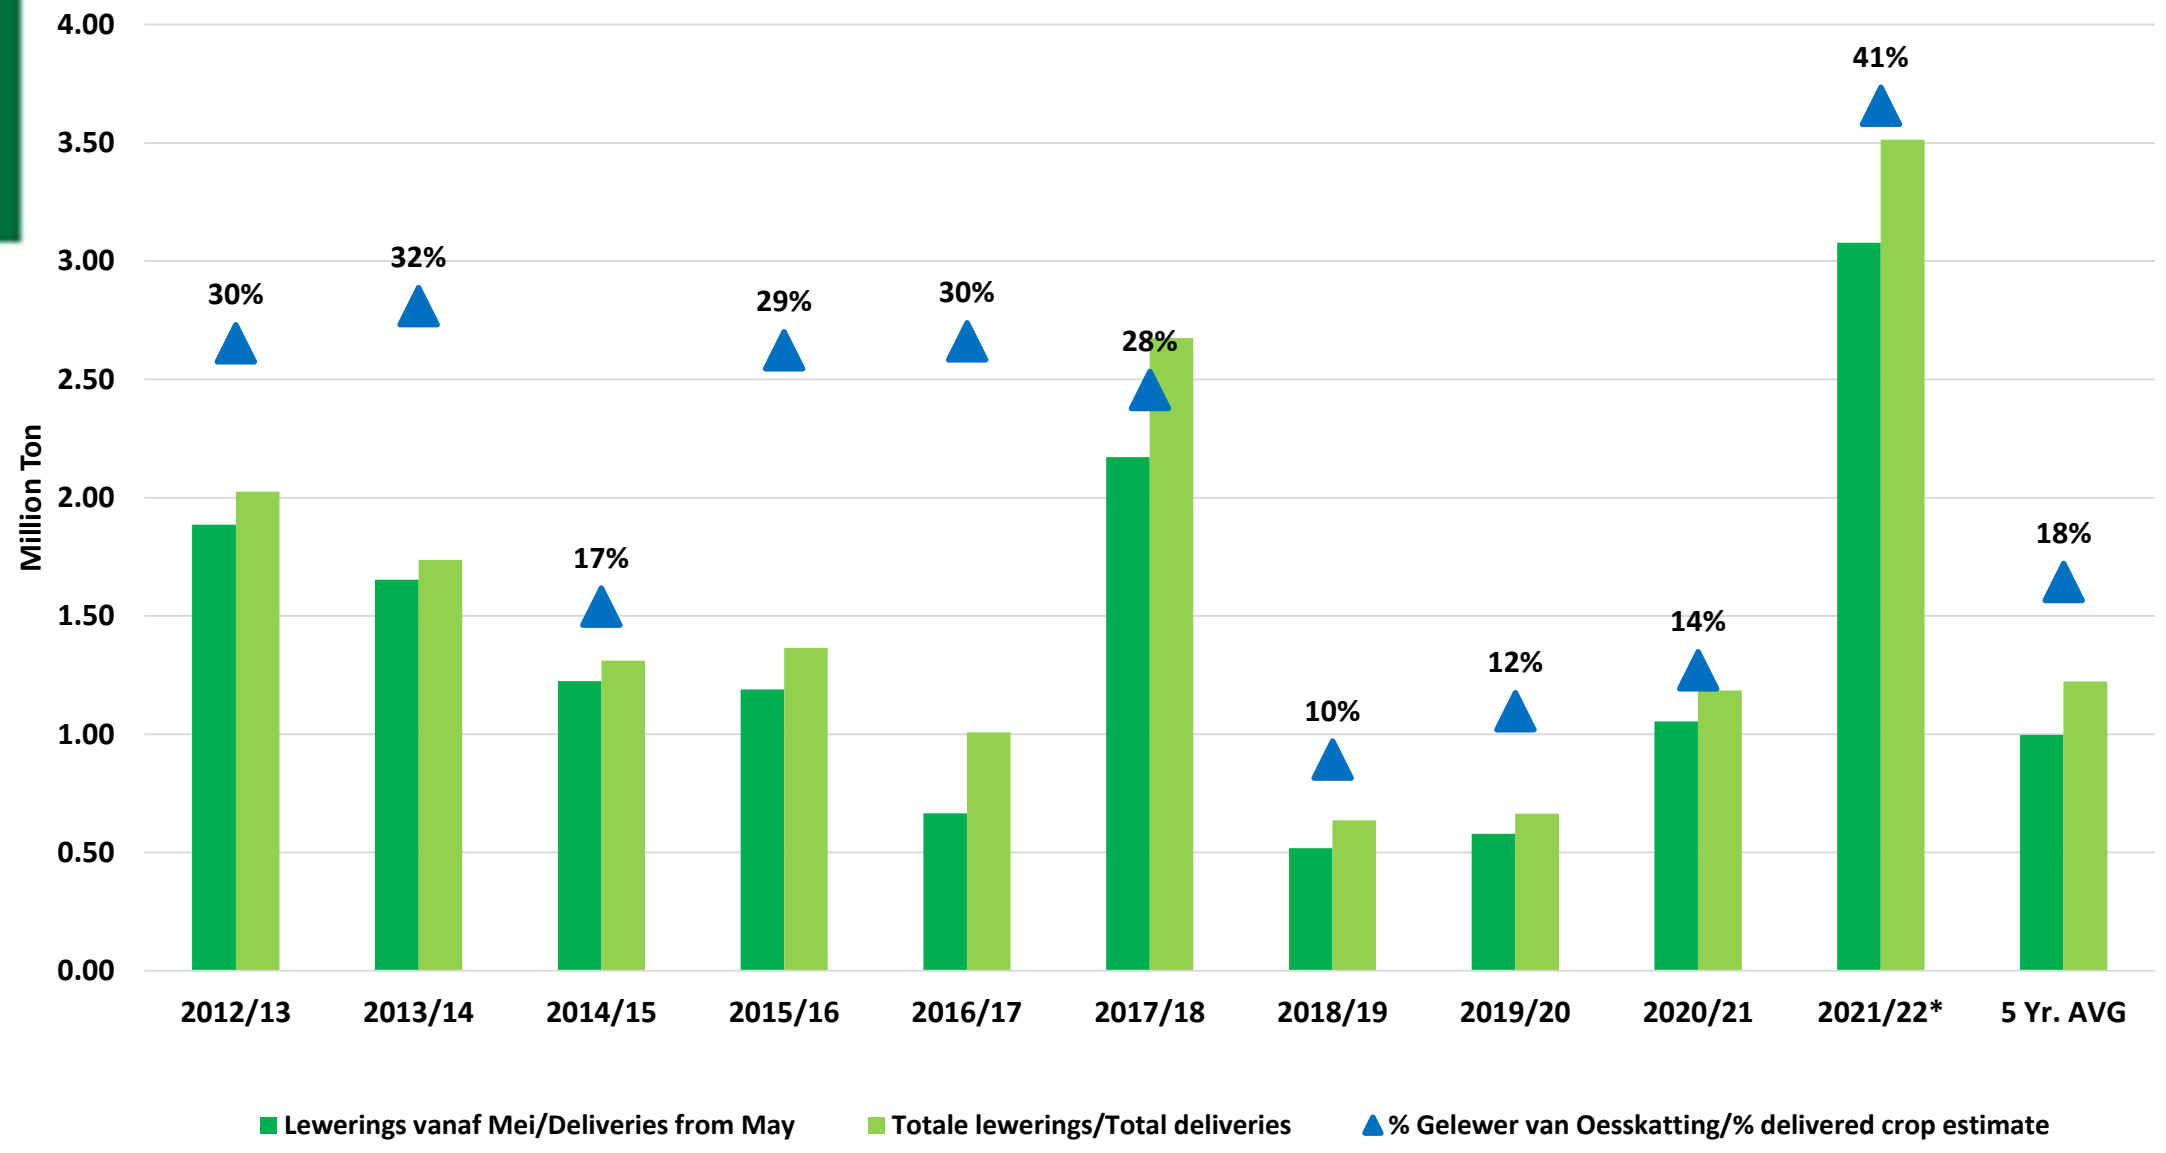

Total YTD WM deliveries for the 2021/22 season vs previous season's