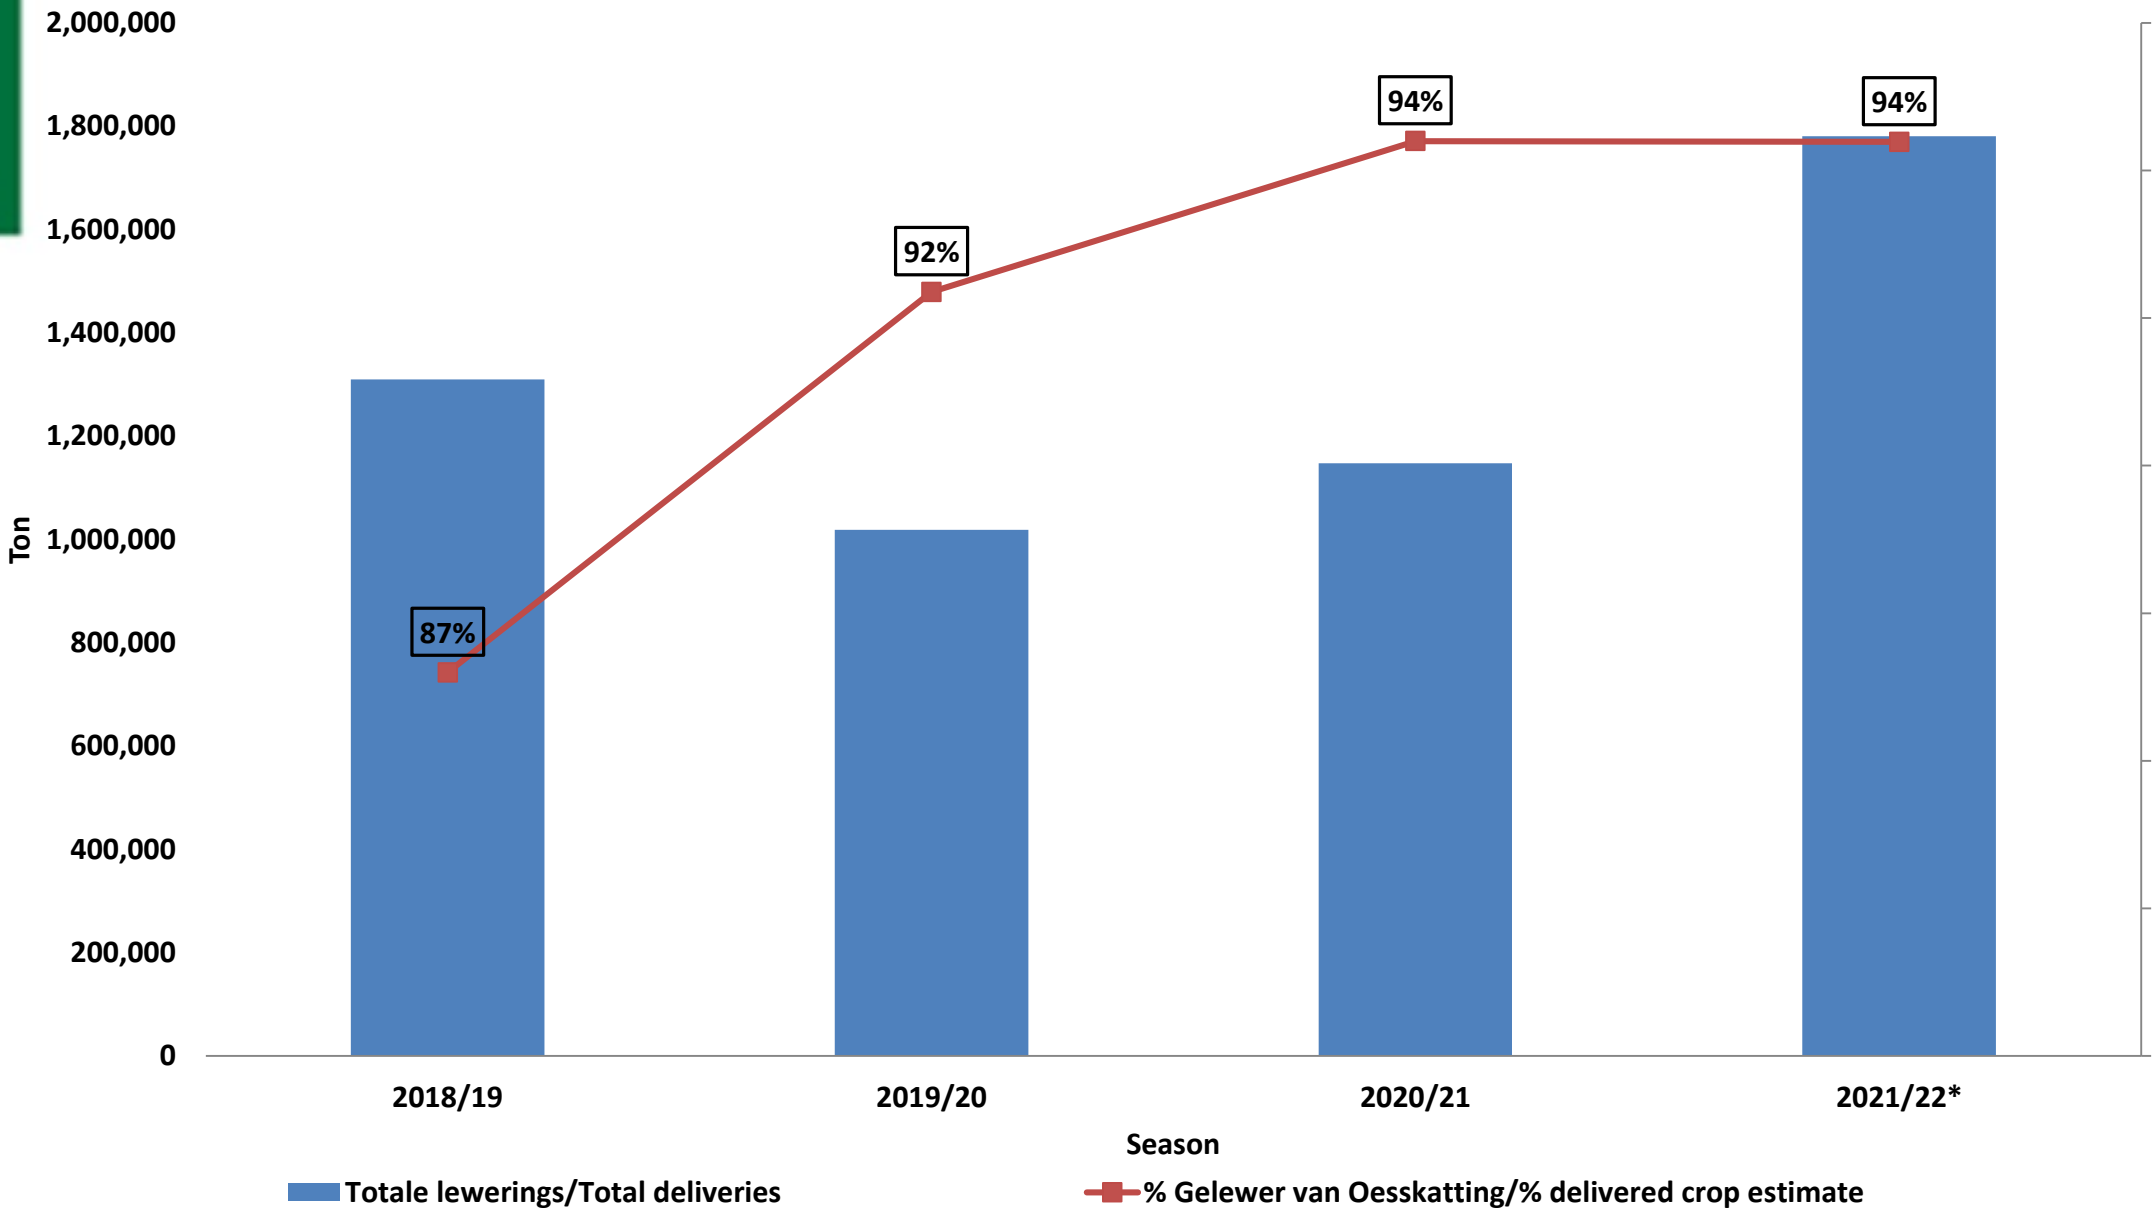

Total YTD YM deliveries for the 2021/22 season vs previous season's

Source: SAGIS

Total YTD Maize deliveries for the 2021/22 season vs previous season's

Source: SAGIS

Kumulatiewe JTD totale mielie uitvoere / Cumulative YTD total maize exports

Week 1 – 6: Actual exports
Week 7 – 14: Intentions to export

■ Avg YTD exports (top 5 export yrs) ● 2021/2022*

Source: SAGIS

Total YTD soybean deliveries for the 2020/21 season vs previous season's

■ Totale lewerings/Total deliveries