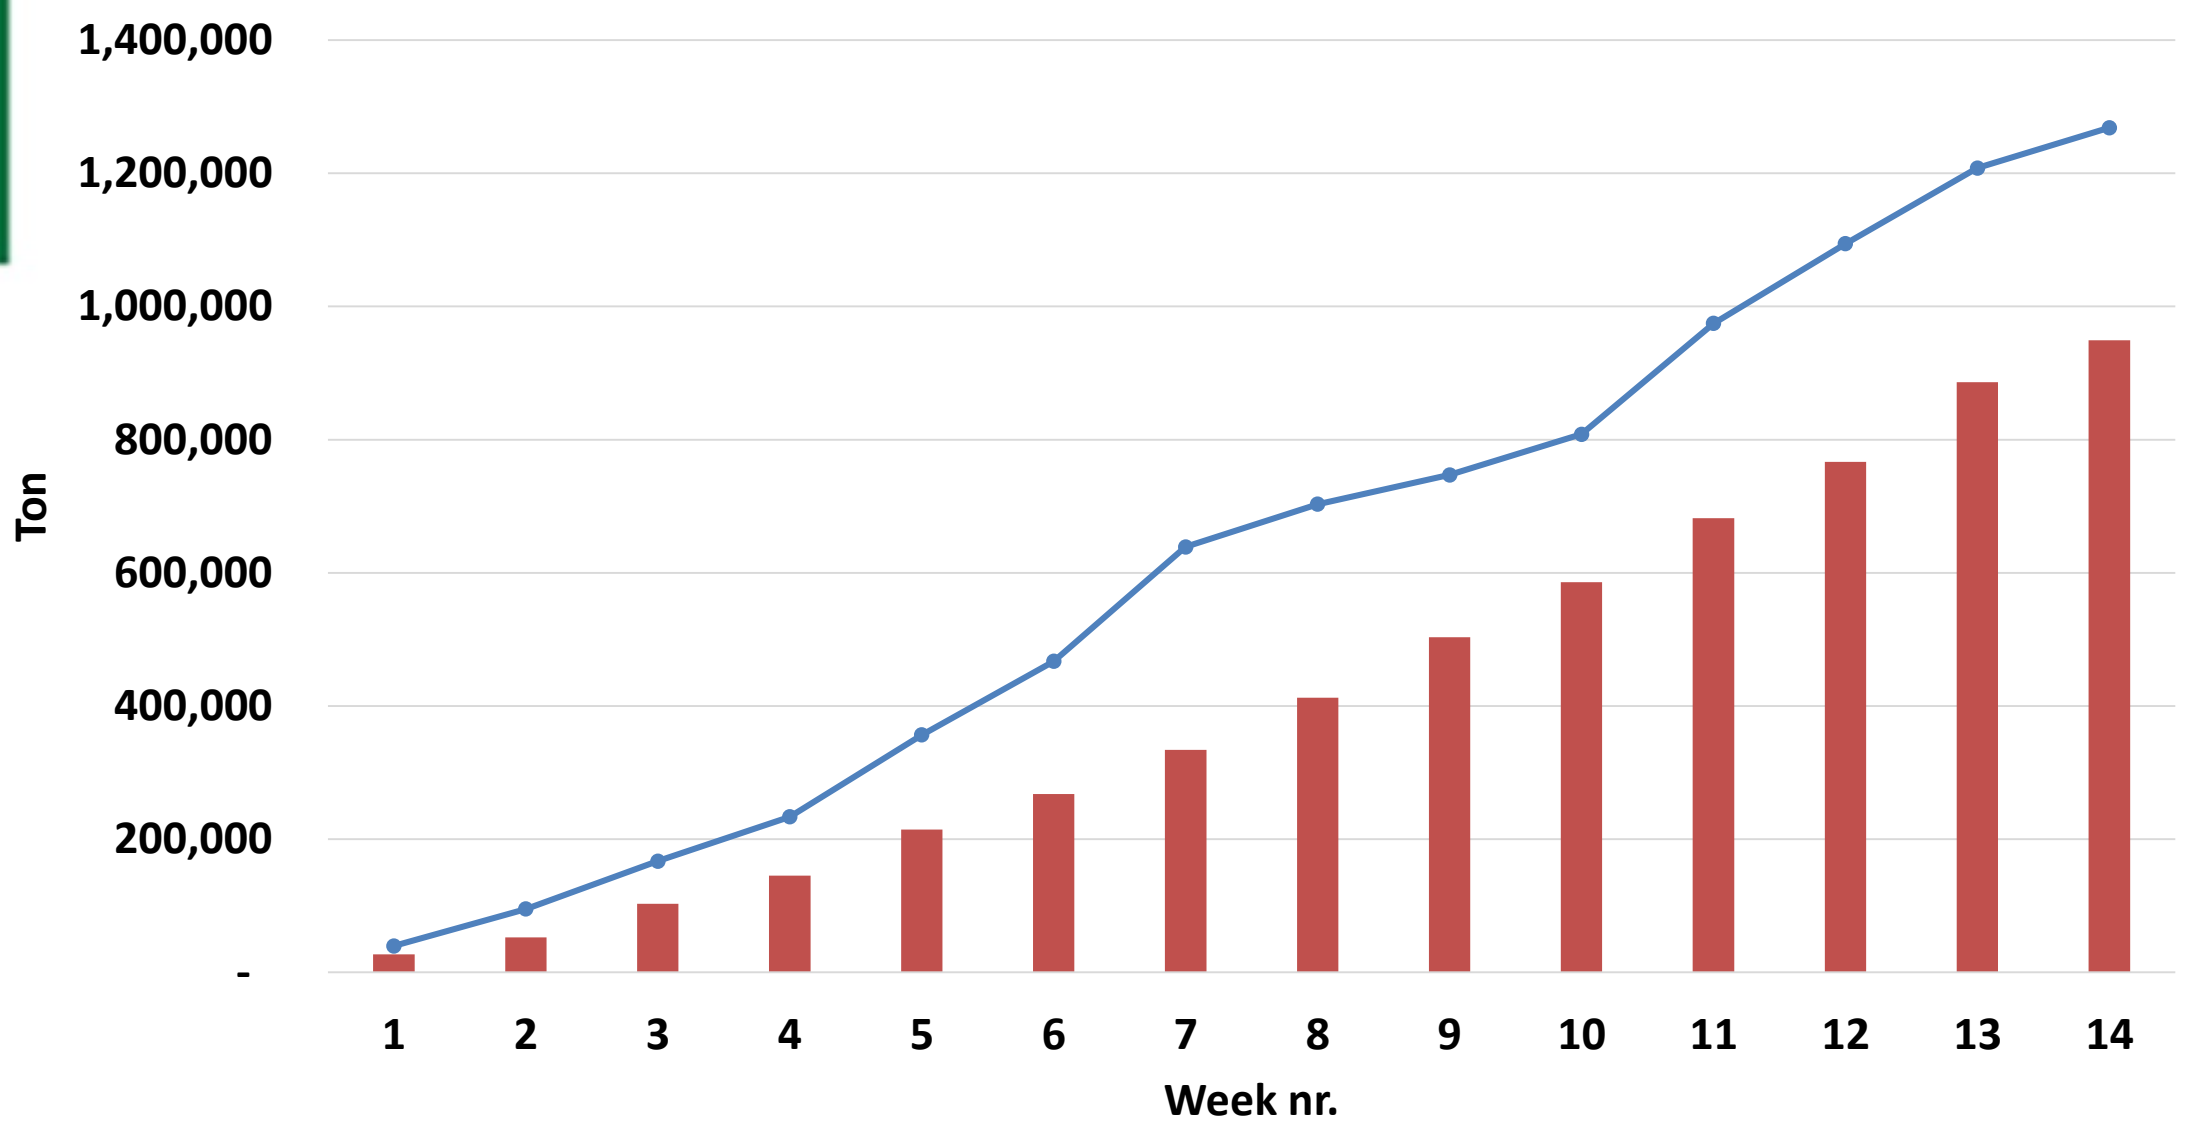

Total YTD YM deliveries for the 2021/22 season vs previous season's

Source: SAGIS

Total YTD Maize deliveries for the 2021/22 season vs previous season's

Source: SAGIS

Kumulatiewe JTD totale mielie uitvoere / Cumulative YTD total maize exports

Week 1 – 6: Actual exports
Week 7 – 14: Intentions to export

■ Avg YTD exports (top 5 export yrs) ● 2021/2022*

Source: SAGIS

Total YTD soybean deliveries for the 2020/21 season vs previous season's

■ Totale lewerings/Total deliveries