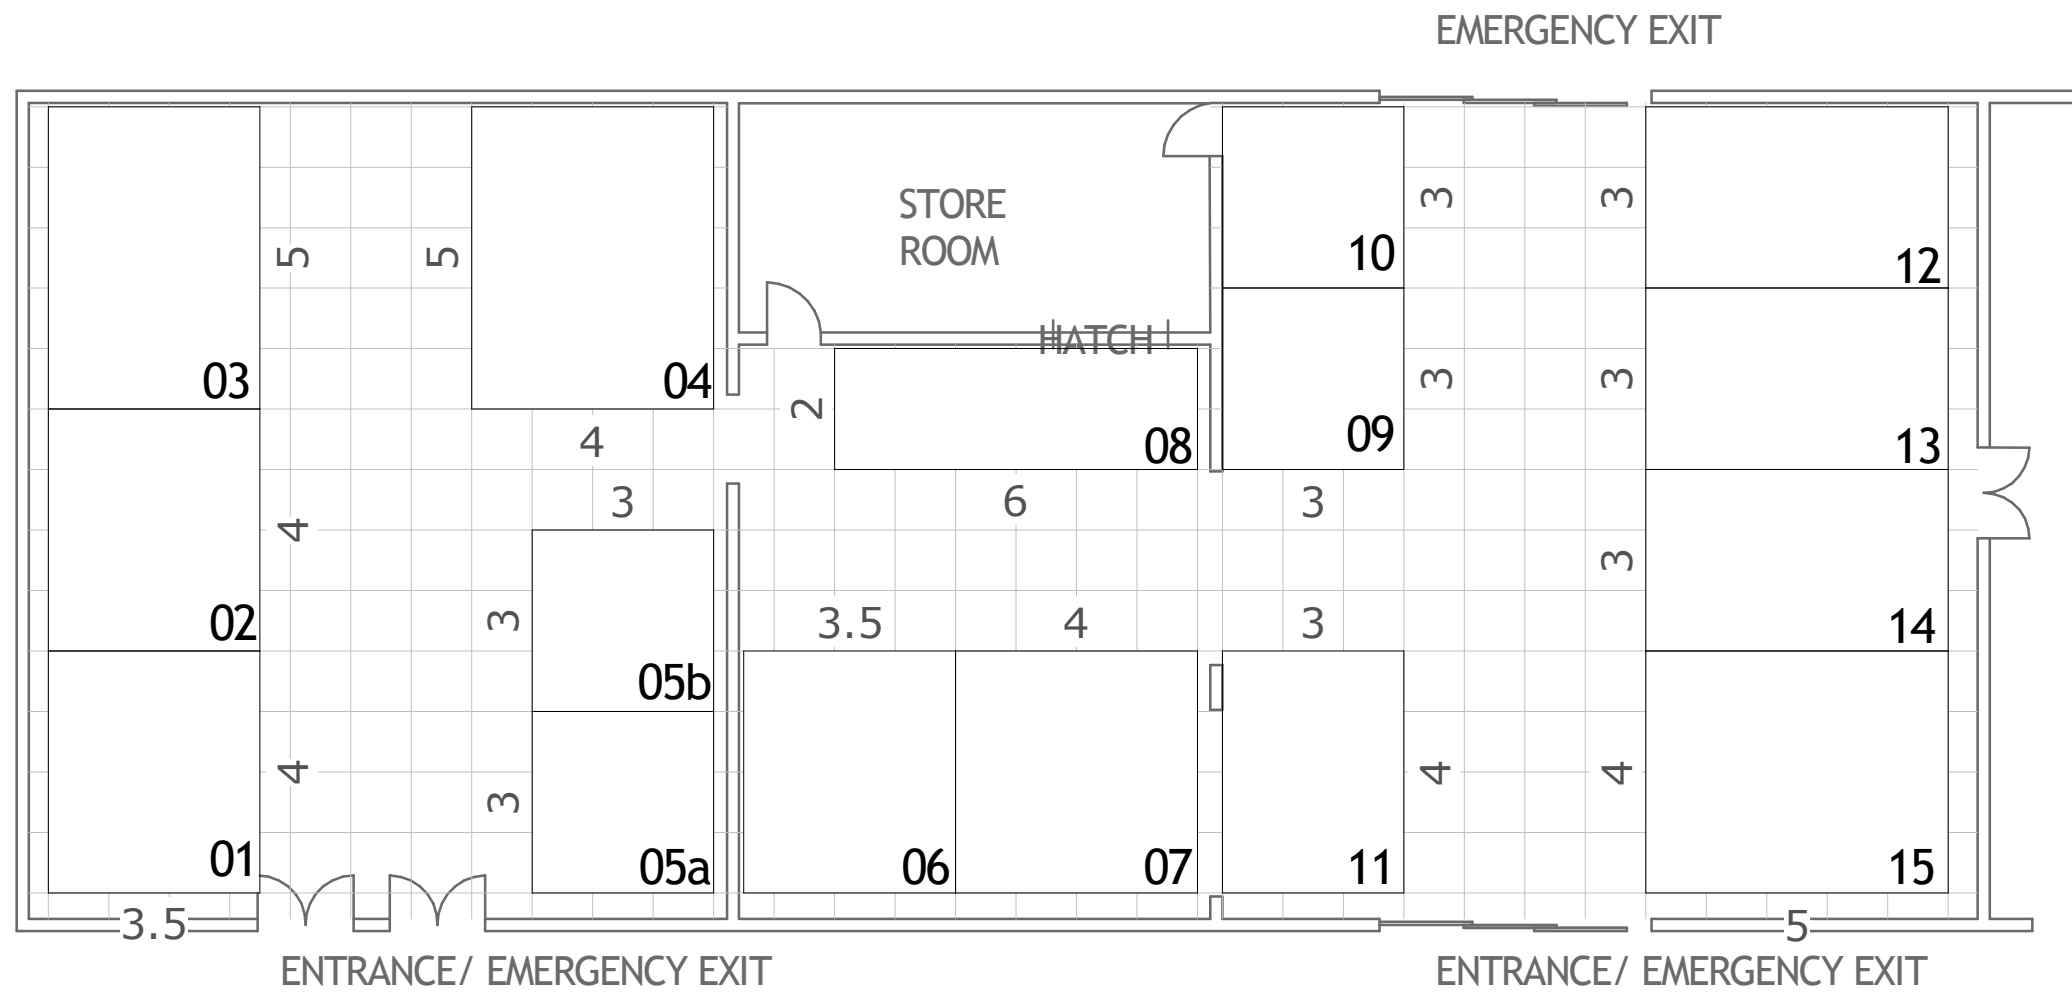

→ /client: NAMPO

→ /show: NAMPO 2018

→ /venue: BOTHAVILLE

→ /dwg no: GLO A100

→ /Revision: 000

→ /date: 2017/08/04 08:47:38 AM

→ /pm: ADRI

→ /hall name: SAMPI HALL

→ /designer: RYAN

① NAMPO 2018 - BOTHAVILLE SAMPI HALL - FLOOR PLAN  
1 : 125

**COPYRIGHT**

ALL RIGHTS RESERVED