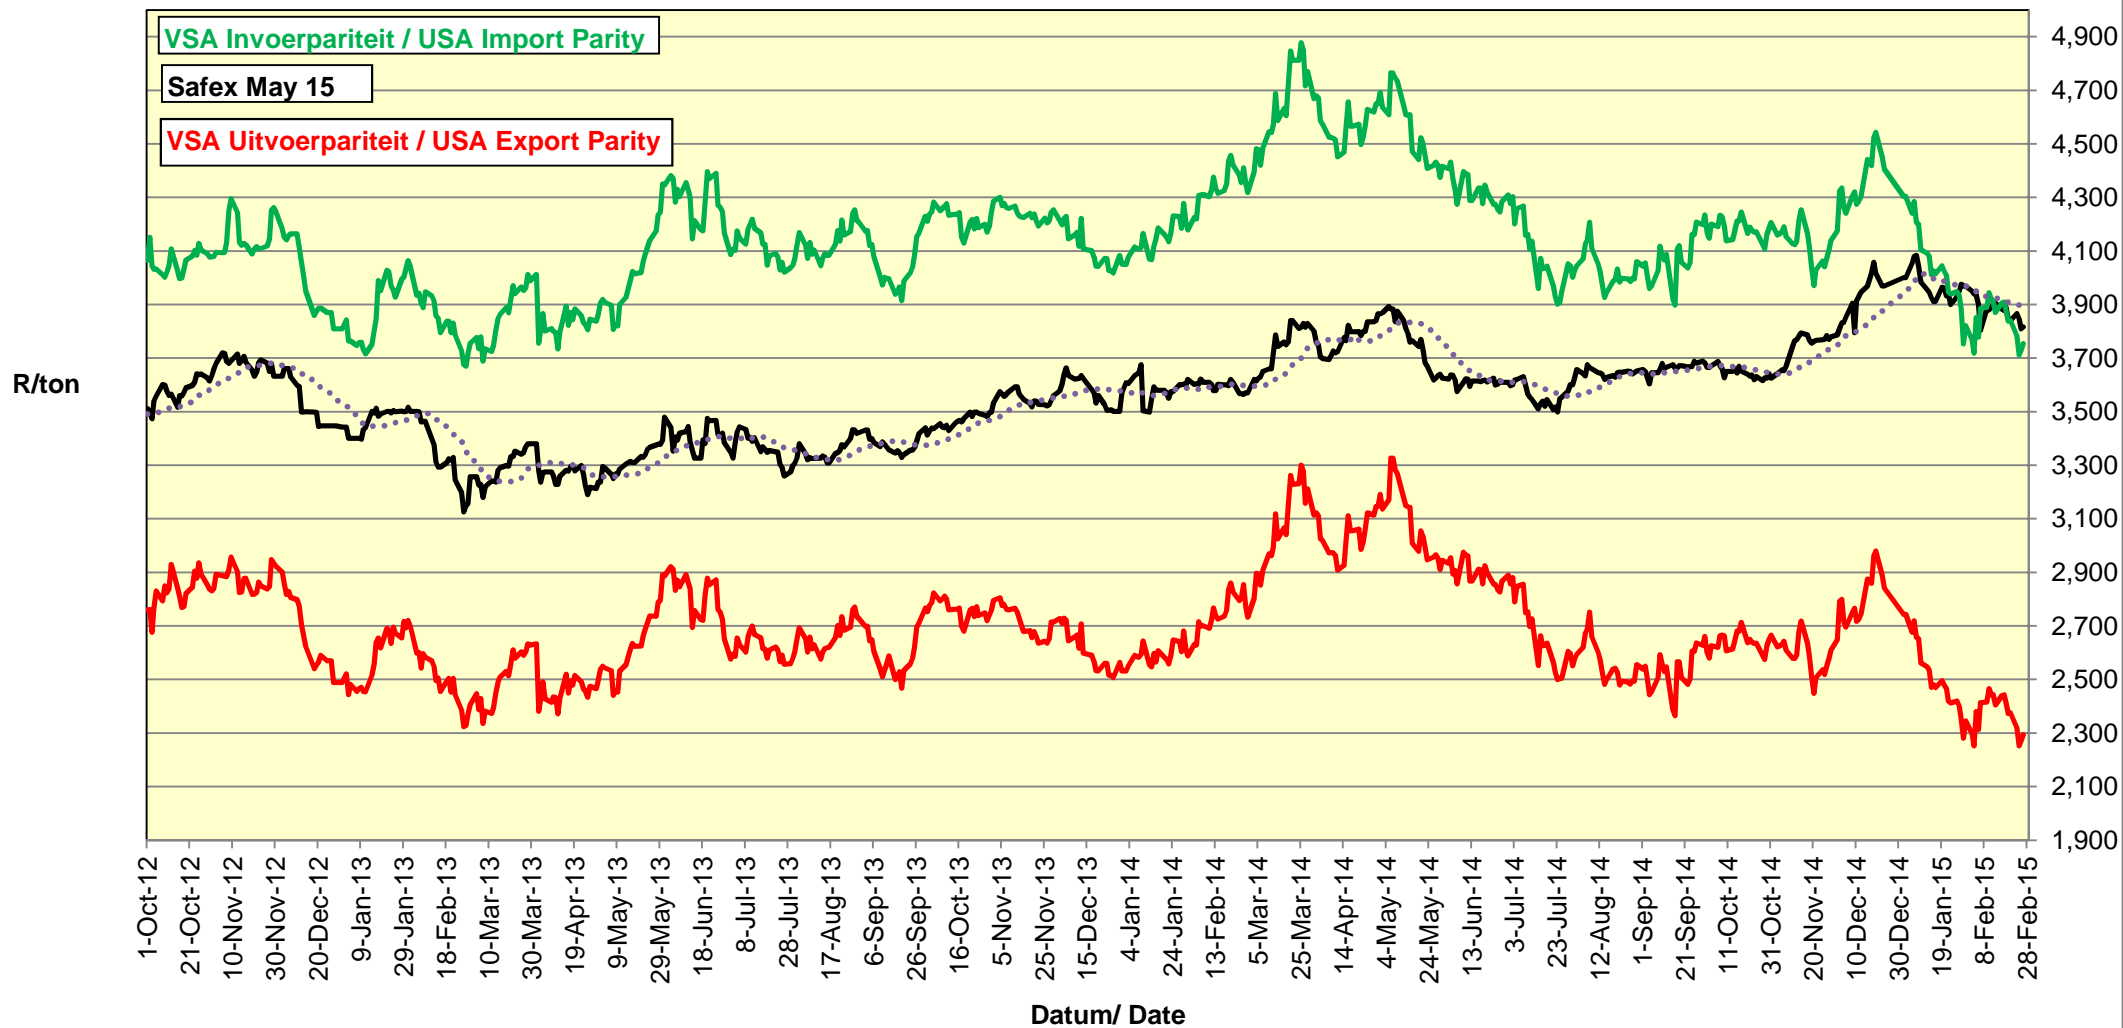

PRYSE VAN HRW KORING VIR LEWERING IN MEI 2015 (RANDFONTEIN) PRICES OF HRW WHEAT DELIVERED IN MAY 2015 (RANDFONTEIN)