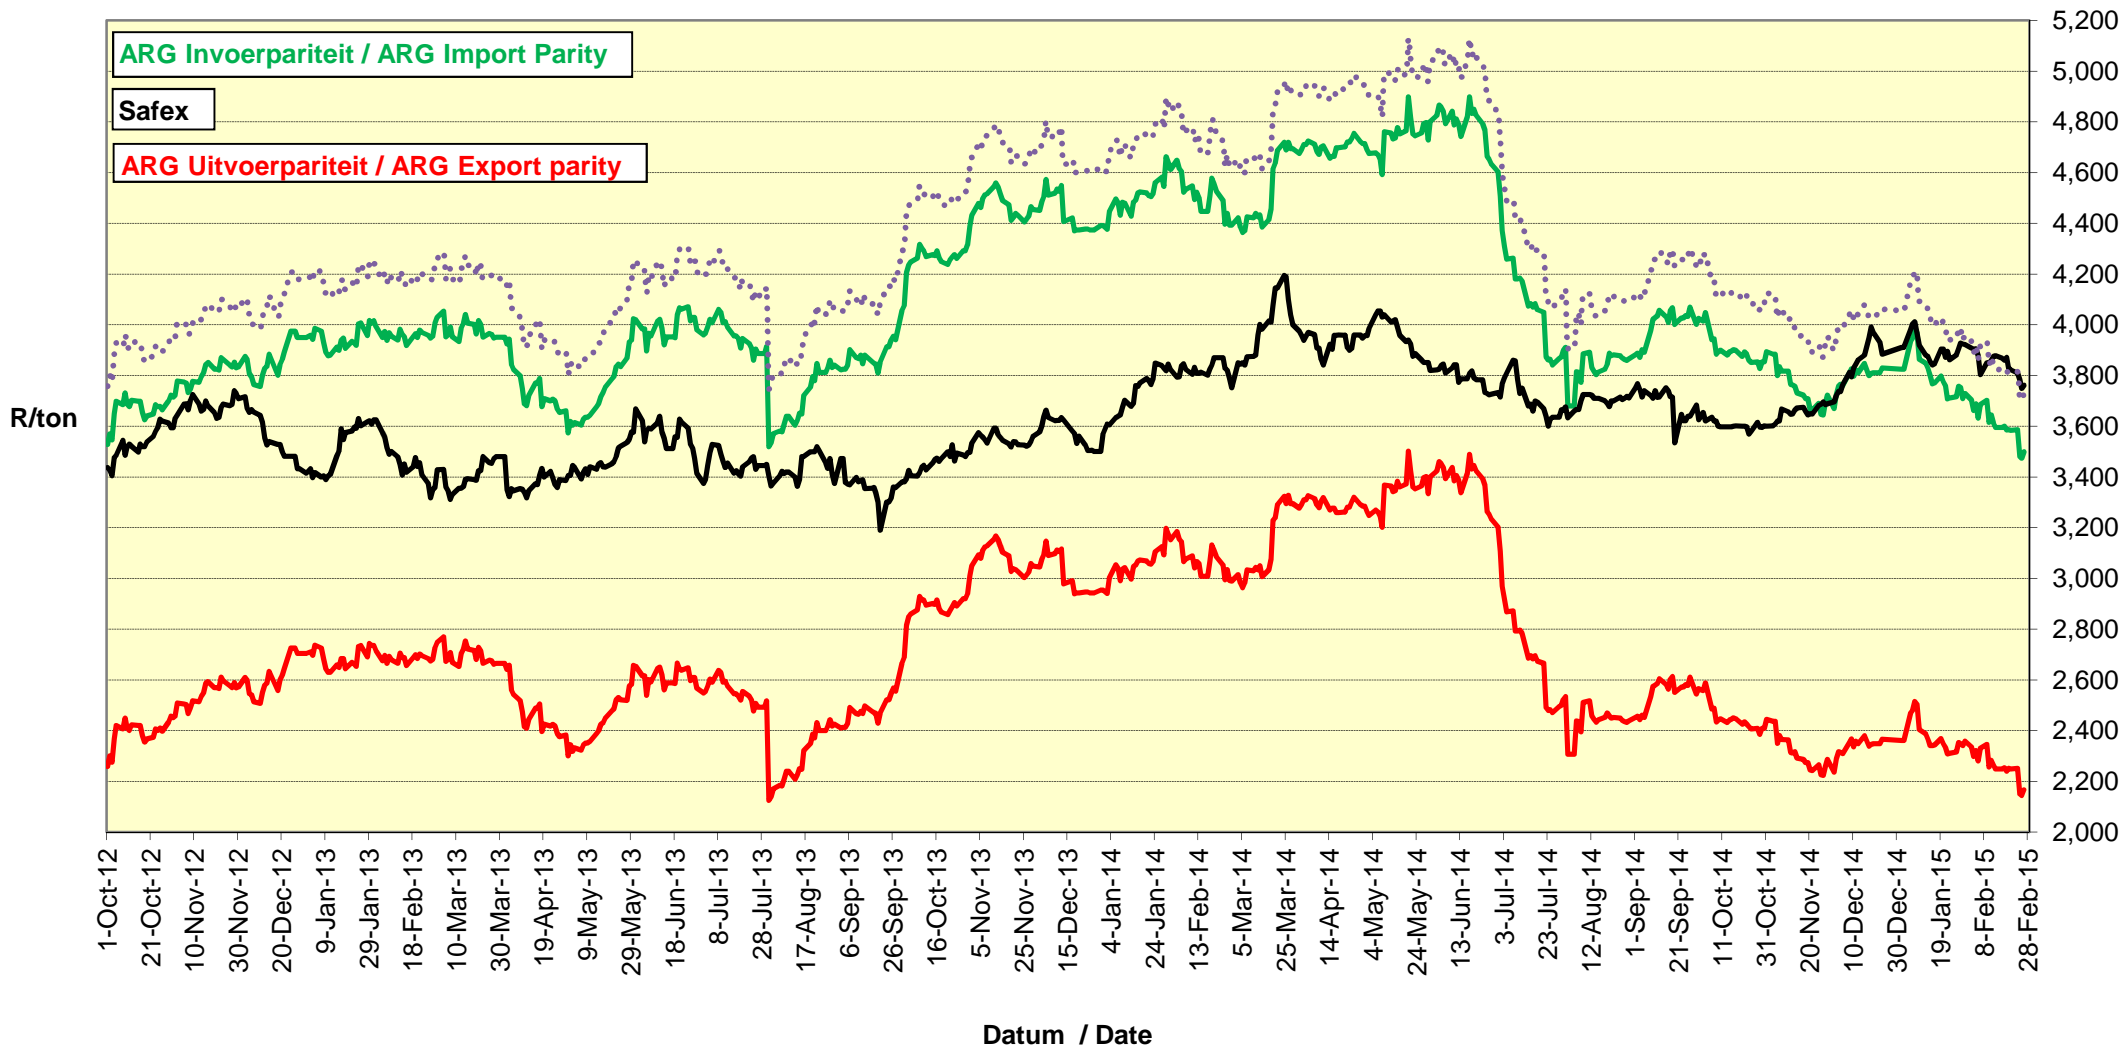

# PRYSE VAN RSA EN ARGENTYNSE KORING GELEWER IN RANDFONTEIN PRICES OF RSA AND ARGENTINEAN WHEAT DELIVERED IN RANDFONTEIN

**PRYSE VAN SUID AFRIKAANSE EN VSA KORING GELEWER IN RANDFONTEIN  
 PRICES OF SOUTH AFRICAN AND USA WHEAT DELIVERED IN RANDFONTEIN**