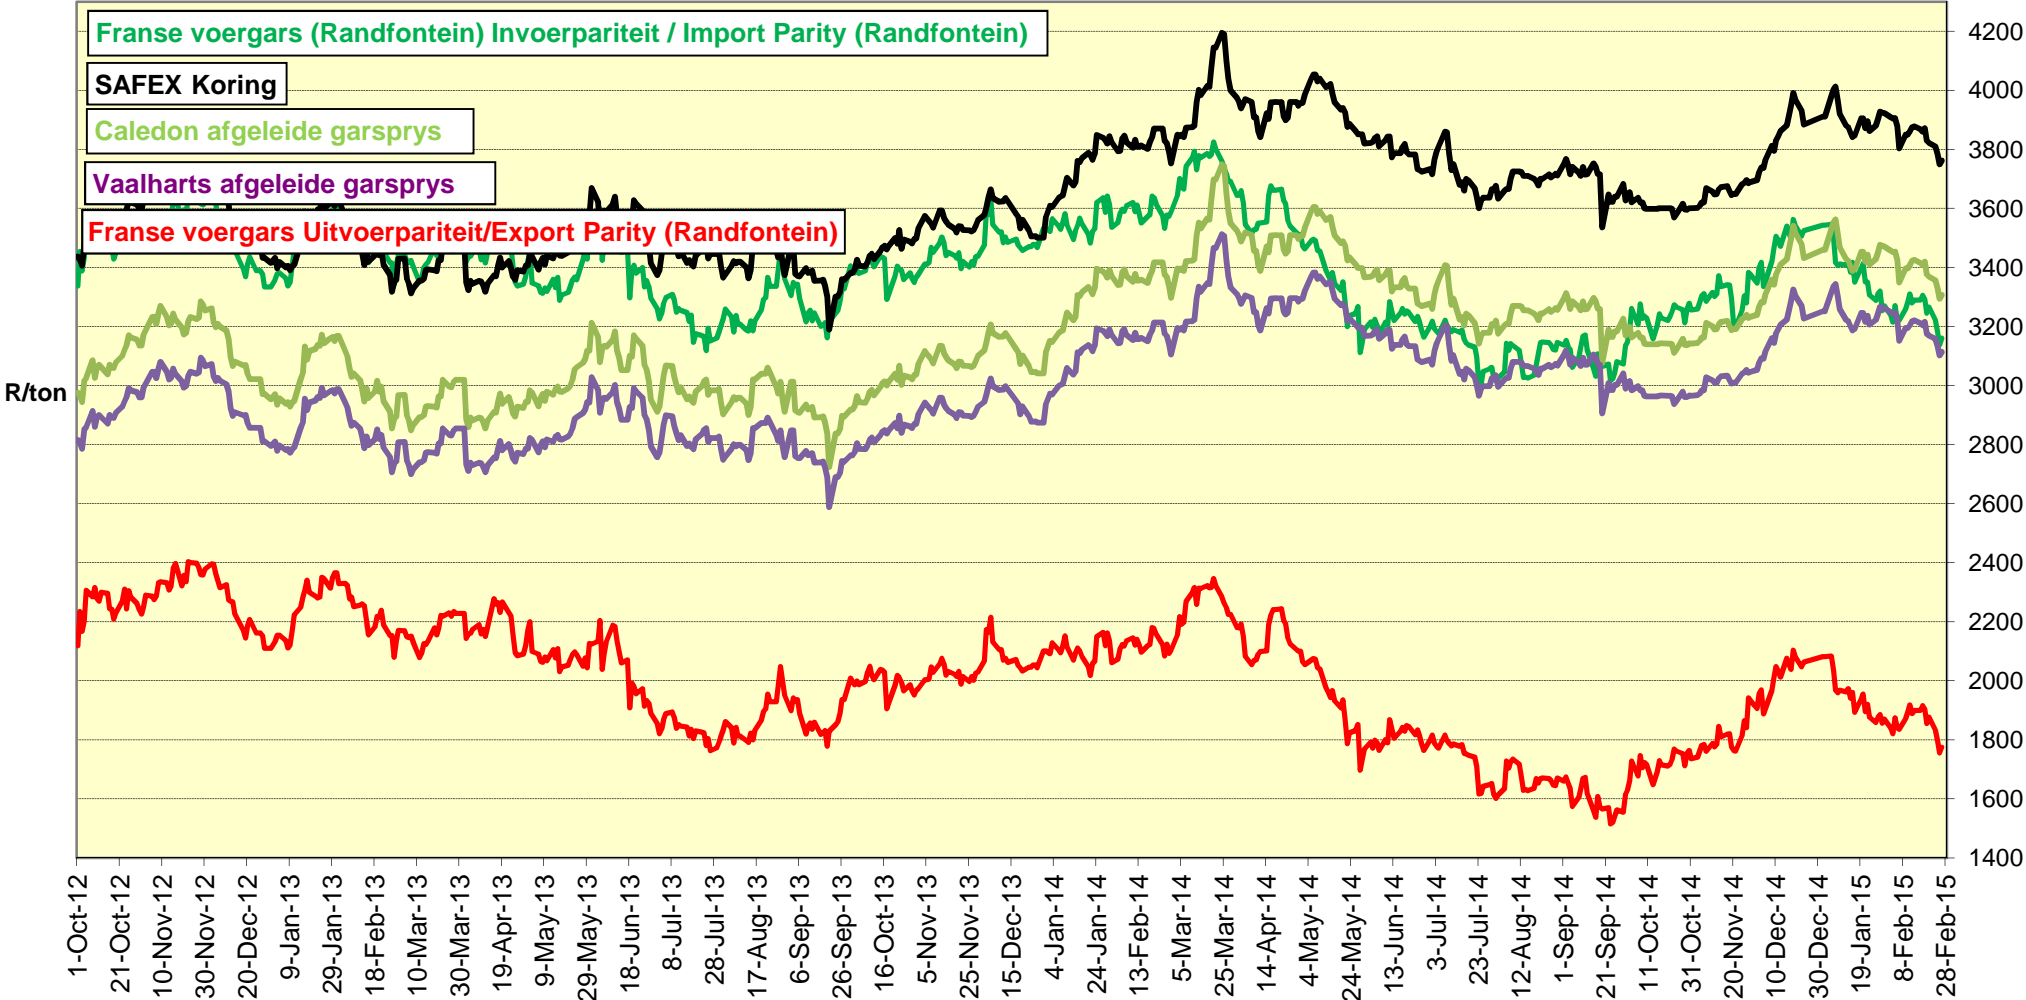

PRYSE VAN GARS GELEWER IN RANDFONTEIN PRICES OF BARLEY DELIVERED IN RANDFONTEIN