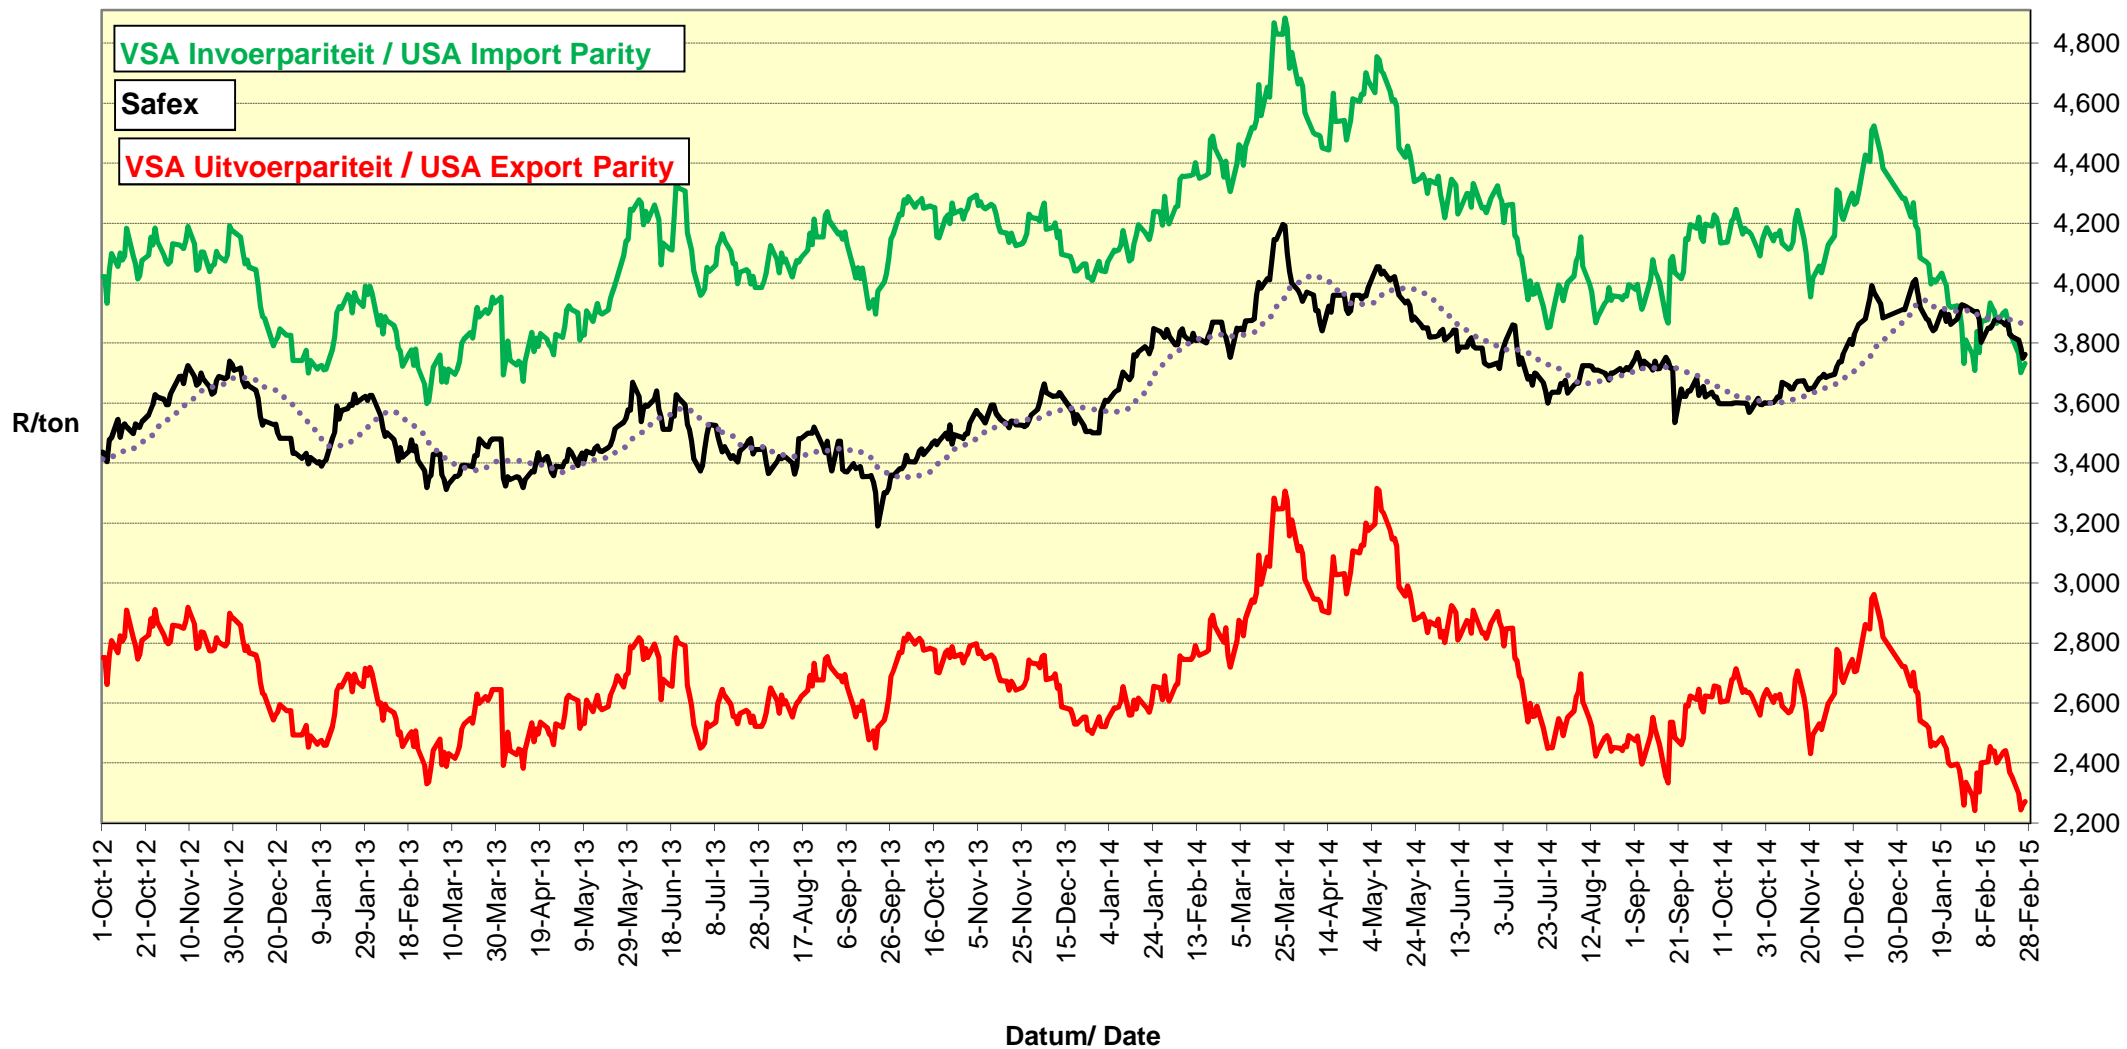

# PRYSE VAN RSA EN ARGENTYNSE KORING GELEWER IN RANDFONTEIN PRICES OF RSA AND ARGENTINEAN WHEAT DELIVERED IN RANDFONTEIN

**PRYSE VAN SUID AFRIKAANSE EN VSA KORING GELEWER IN RANDFONTEIN  
 PRICES OF SOUTH AFRICAN AND USA WHEAT DELIVERED IN RANDFONTEIN**