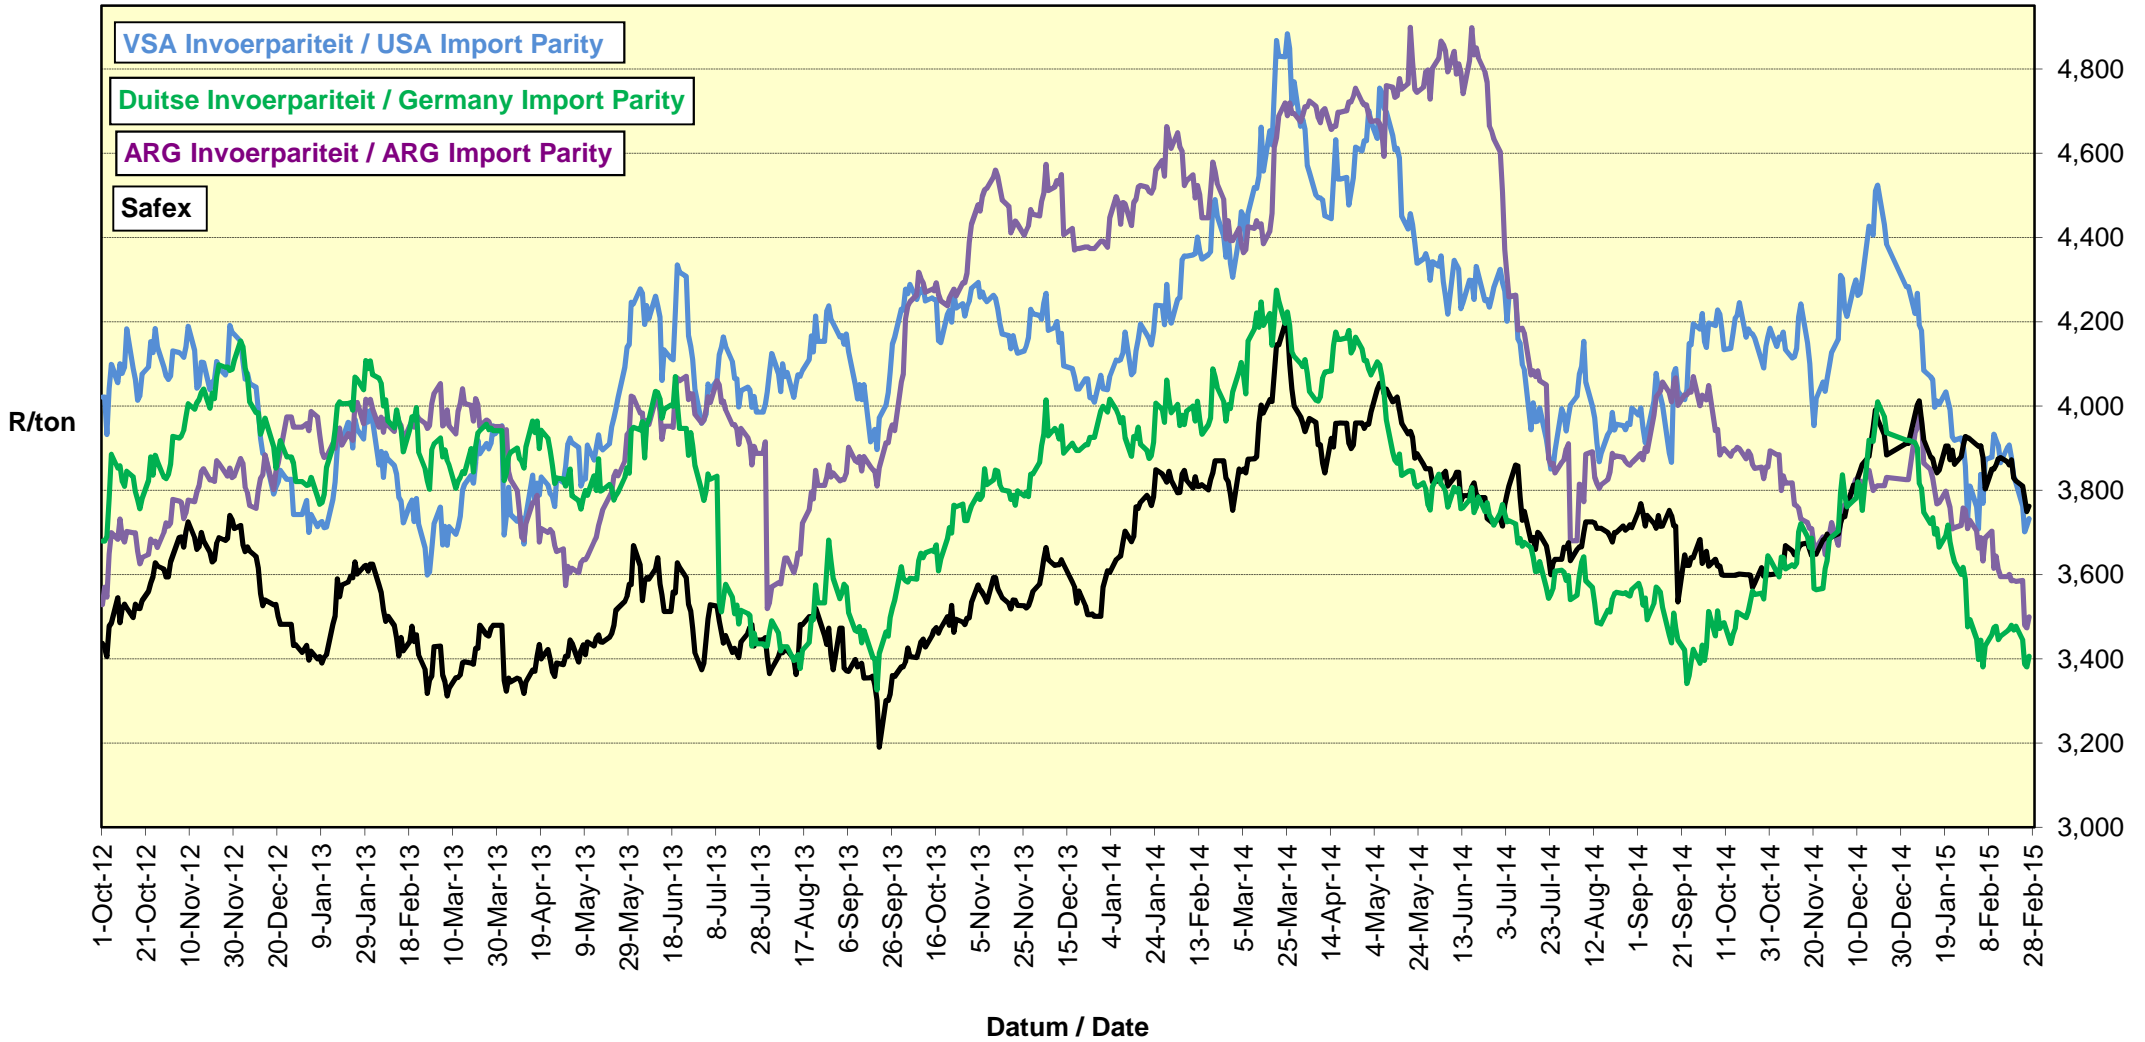

PRYSE VAN KORING GELEWER IN RANDFONTEIN PRICES OF WHEAT DELIVERED IN RANDFONTEIN