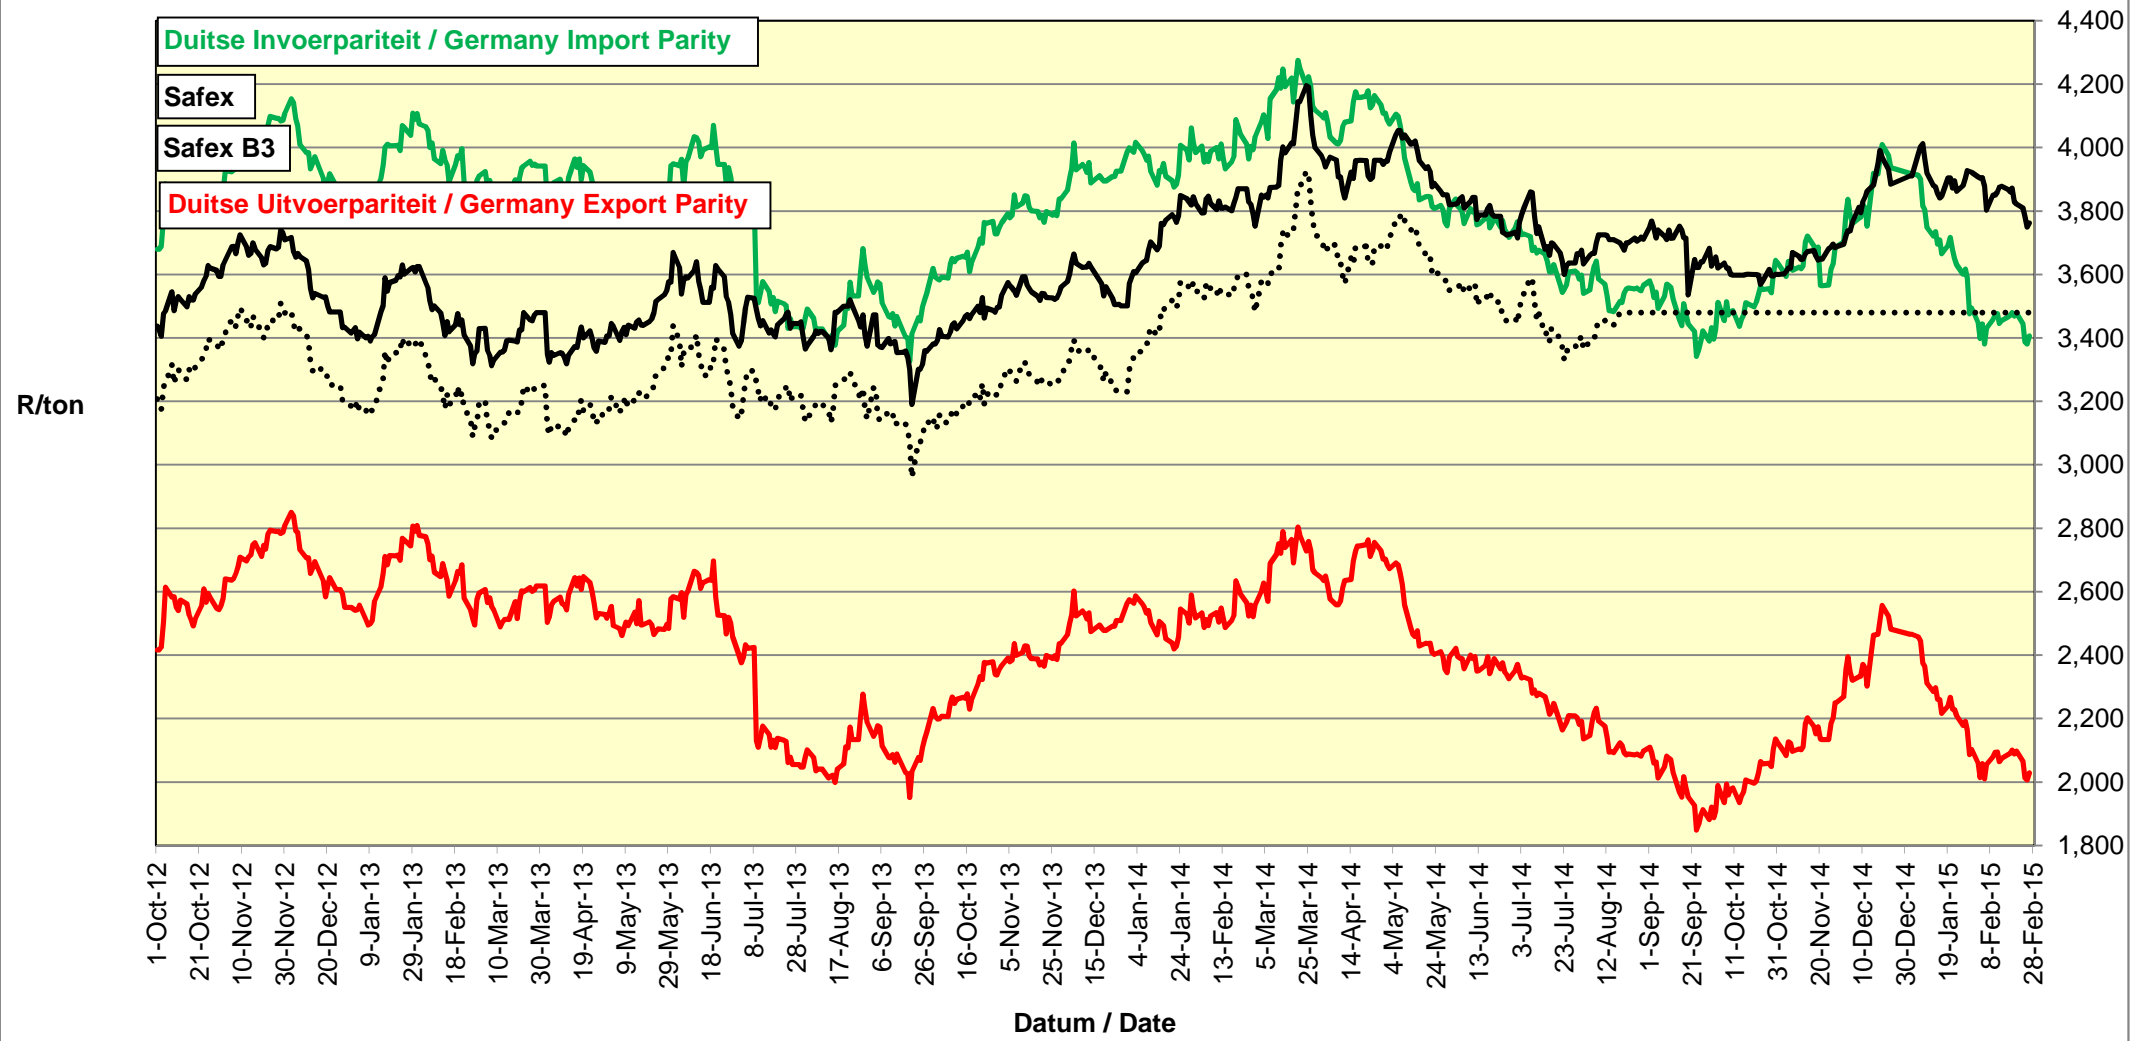

PRYSE VAN RSA EN DUITSE KORING GELEWER IN RANDFONTEIN PRICES OF RSA AND GERMAN WHEAT DELIVERED IN RANDFONTEIN