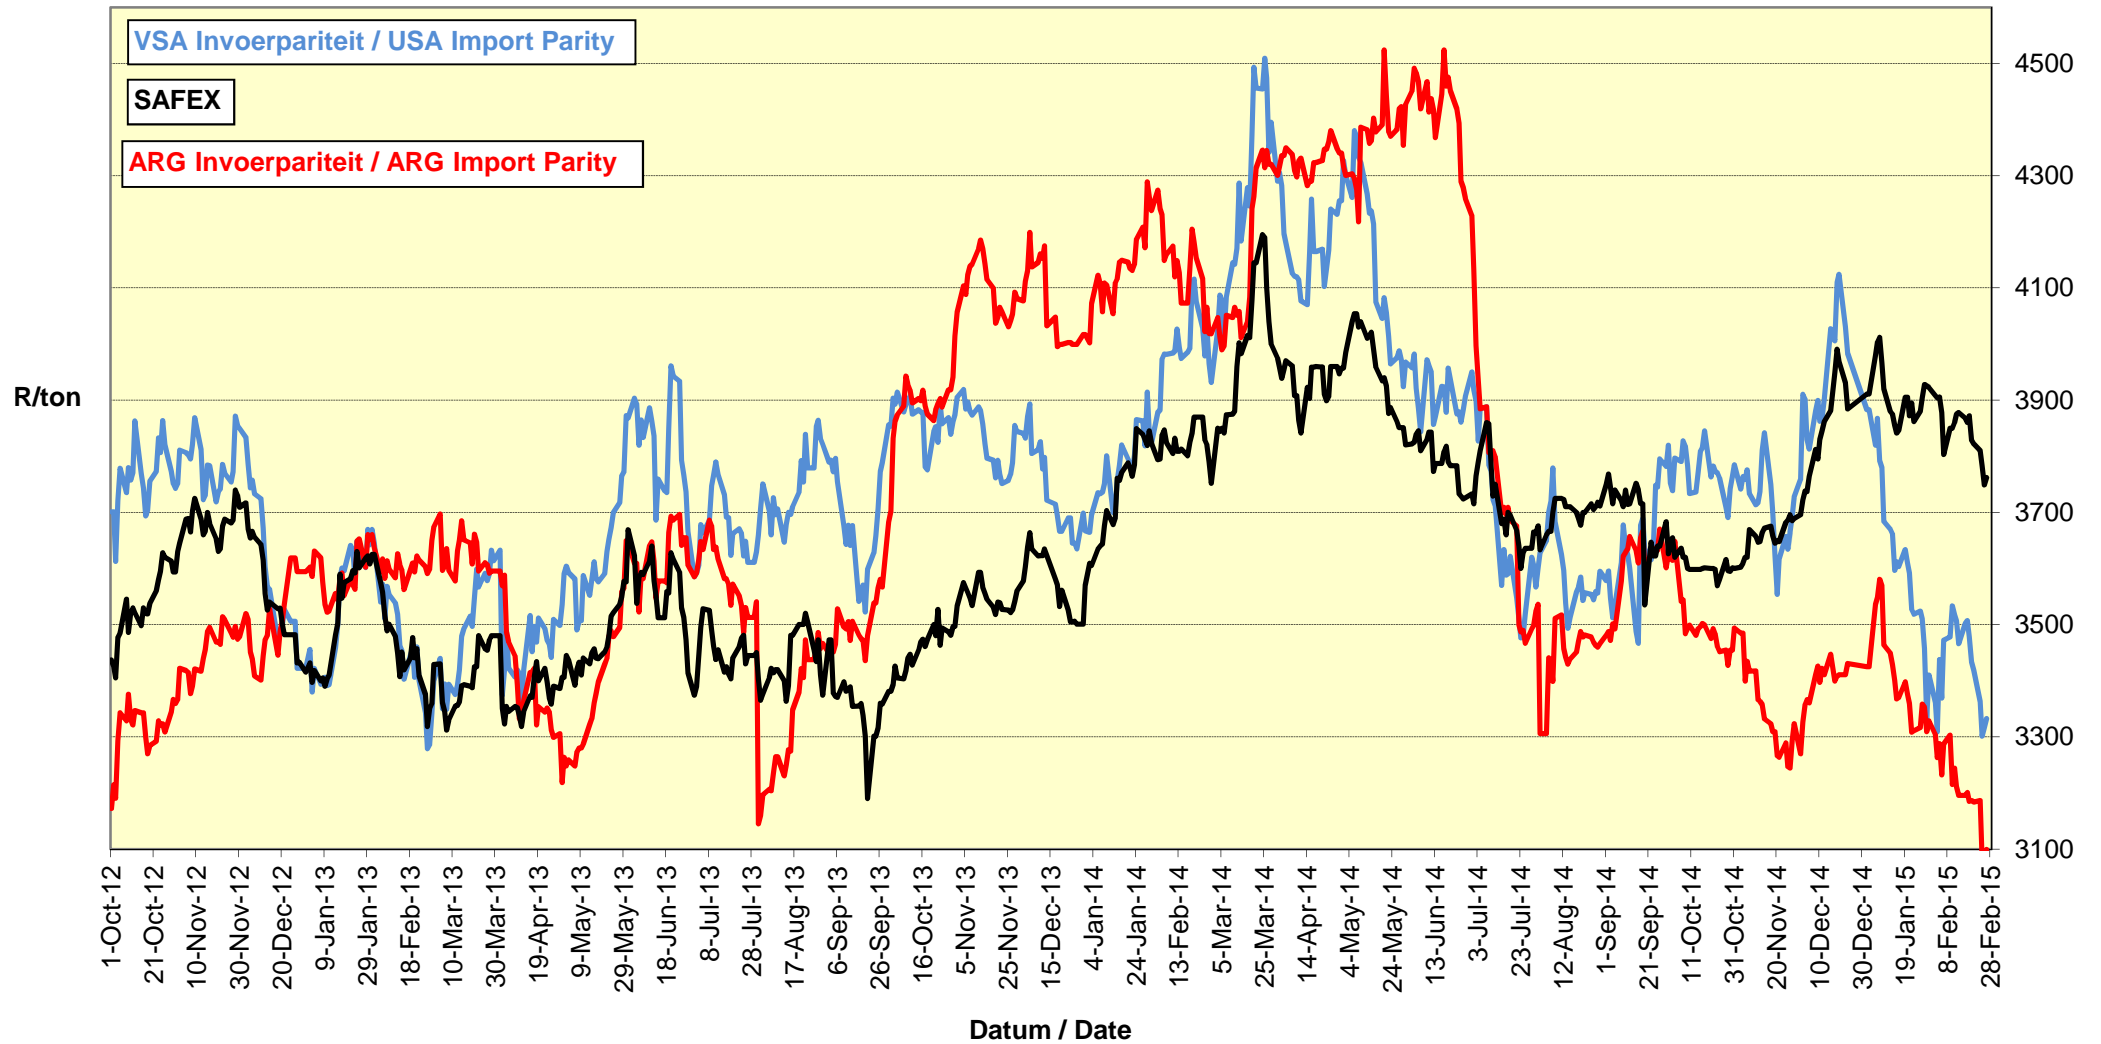

PRYSE VAN KORING GELEWER IN DURBAN HAWE PRICES OF WHEAT DELIVERED IN DURBAN HARBOUR