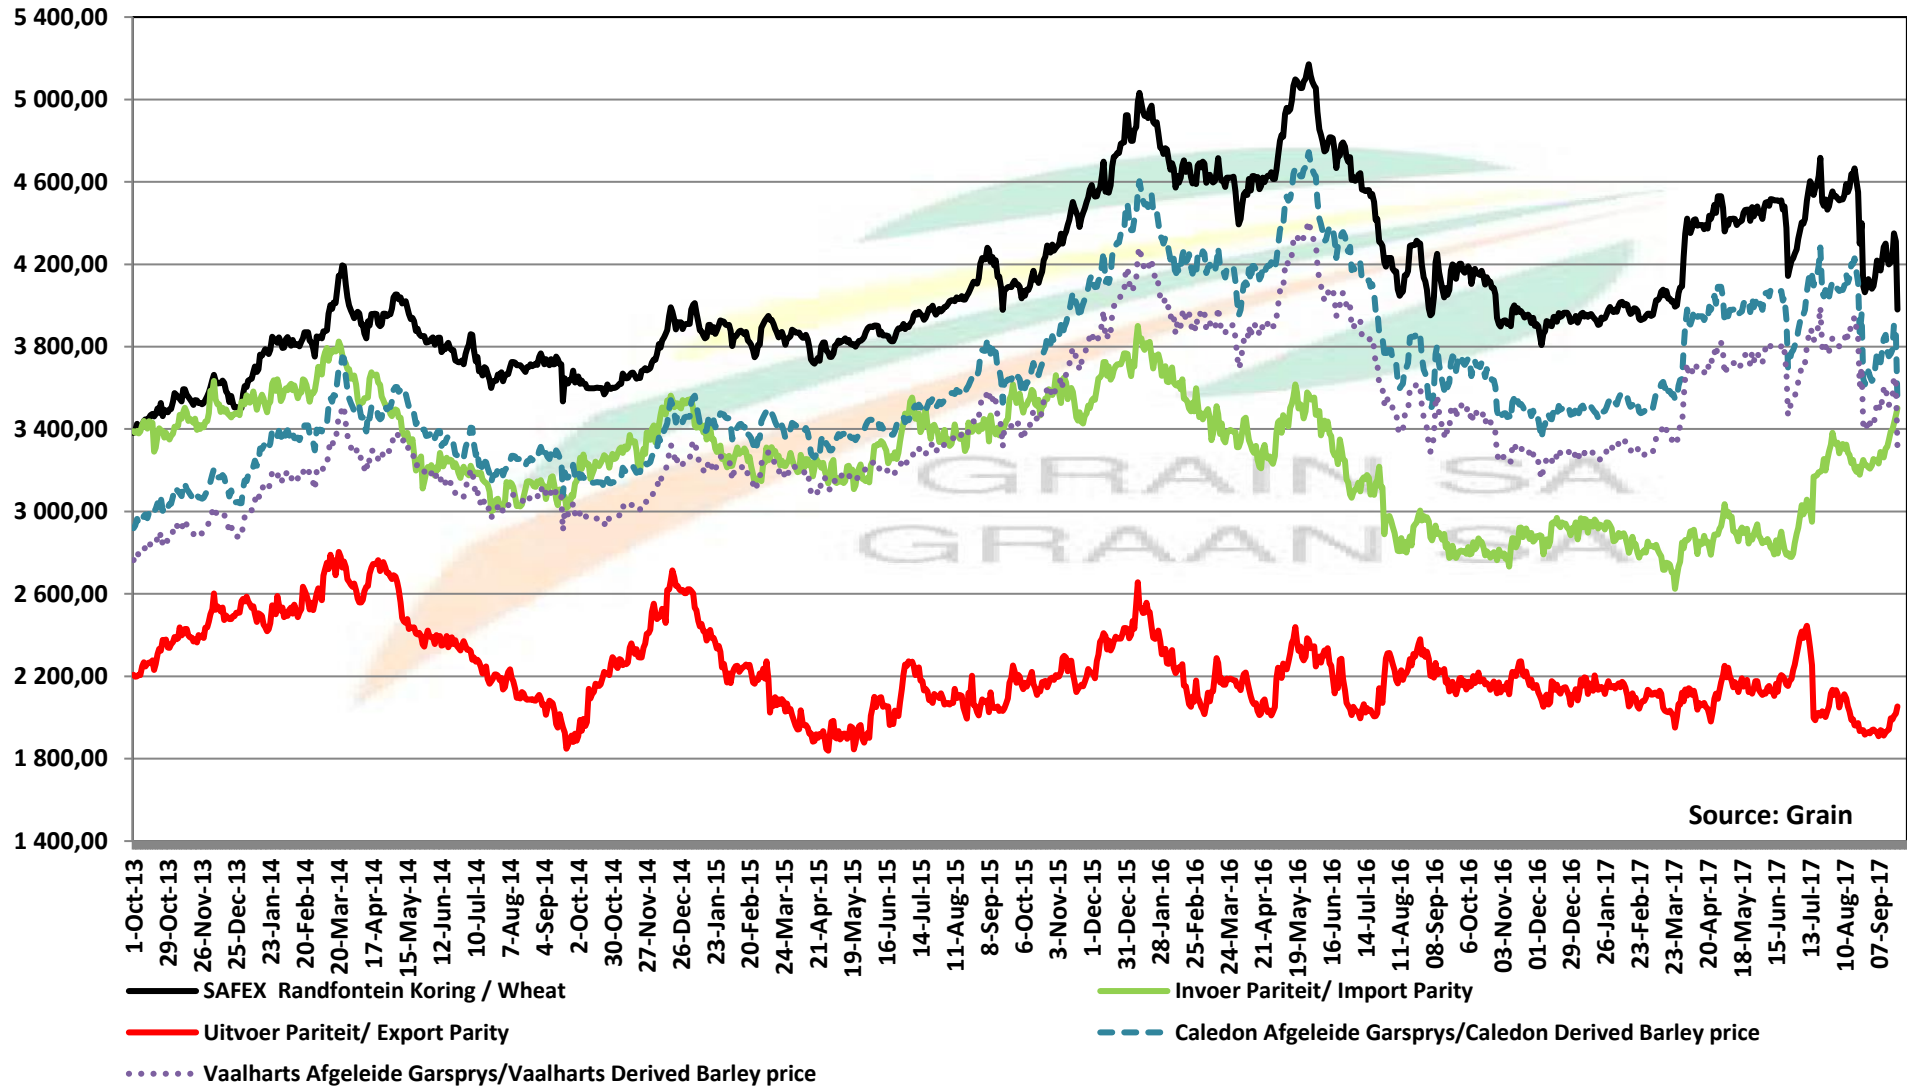

PRICES OF HRW WHEAT DELIVERED IN SEP 2017 (RANDFONTEIN)
PRYSE VAN HRW KORING VIR LEWERING IN SEP 2017 (RANDFONTEIN)

Source: Grain SA

PRICES OF WHEAT DELIVERED IN DURBAN HARBOUR PRYSE VAN KORING VIR LEWERING IN DURBAN HAWE

PRICES OF BARLEY DELIVERED IN RANDFONTEIN

PRYSE VAN GARS GELEWER IN RANDFONTEIN

IMPORT PARITY OF USA HRW AND FRANCE FEED BARLEY

INVOERPARITEIT VAN VSA HRW KORING EN FRANSE VOERGARS