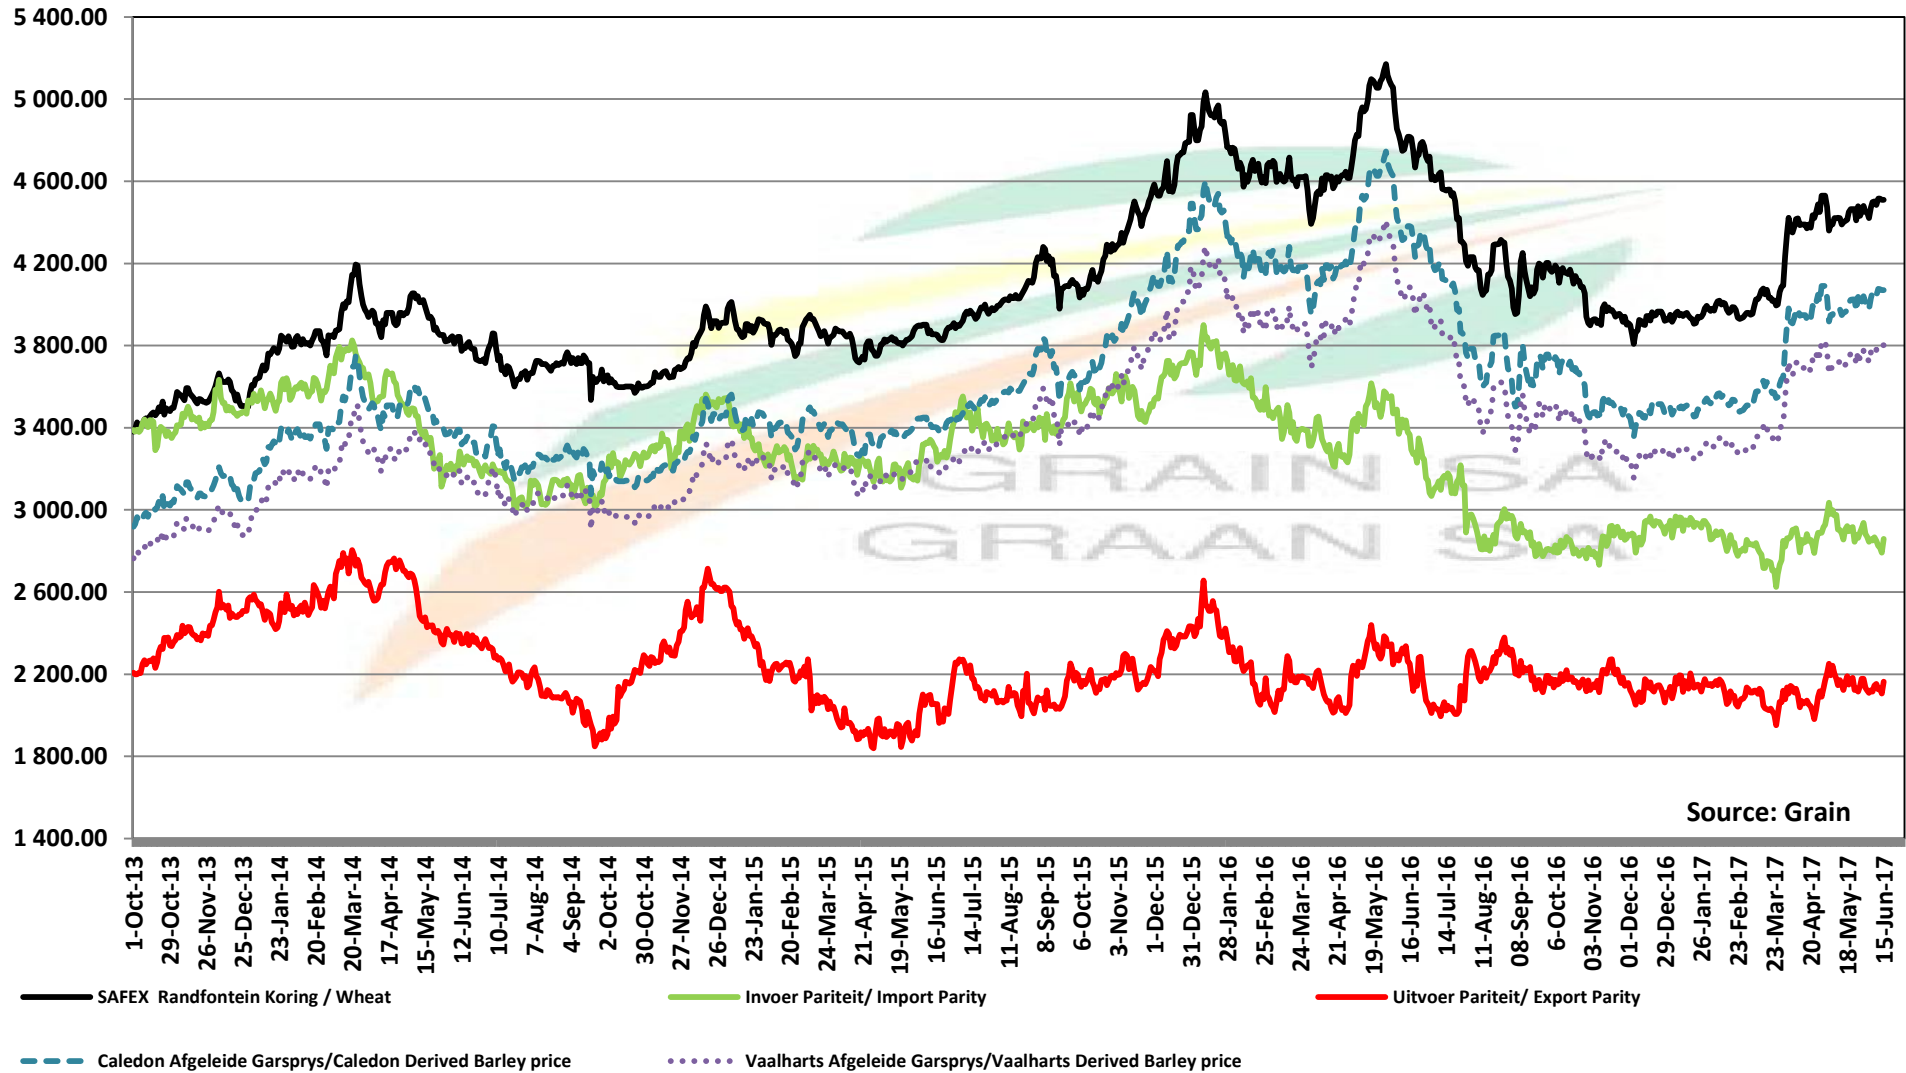

PRICES OF BARLEY DELIVERED IN RANDFONTEIN

PRYSE VAN GARS GELEWER IN RANDFONTEIN