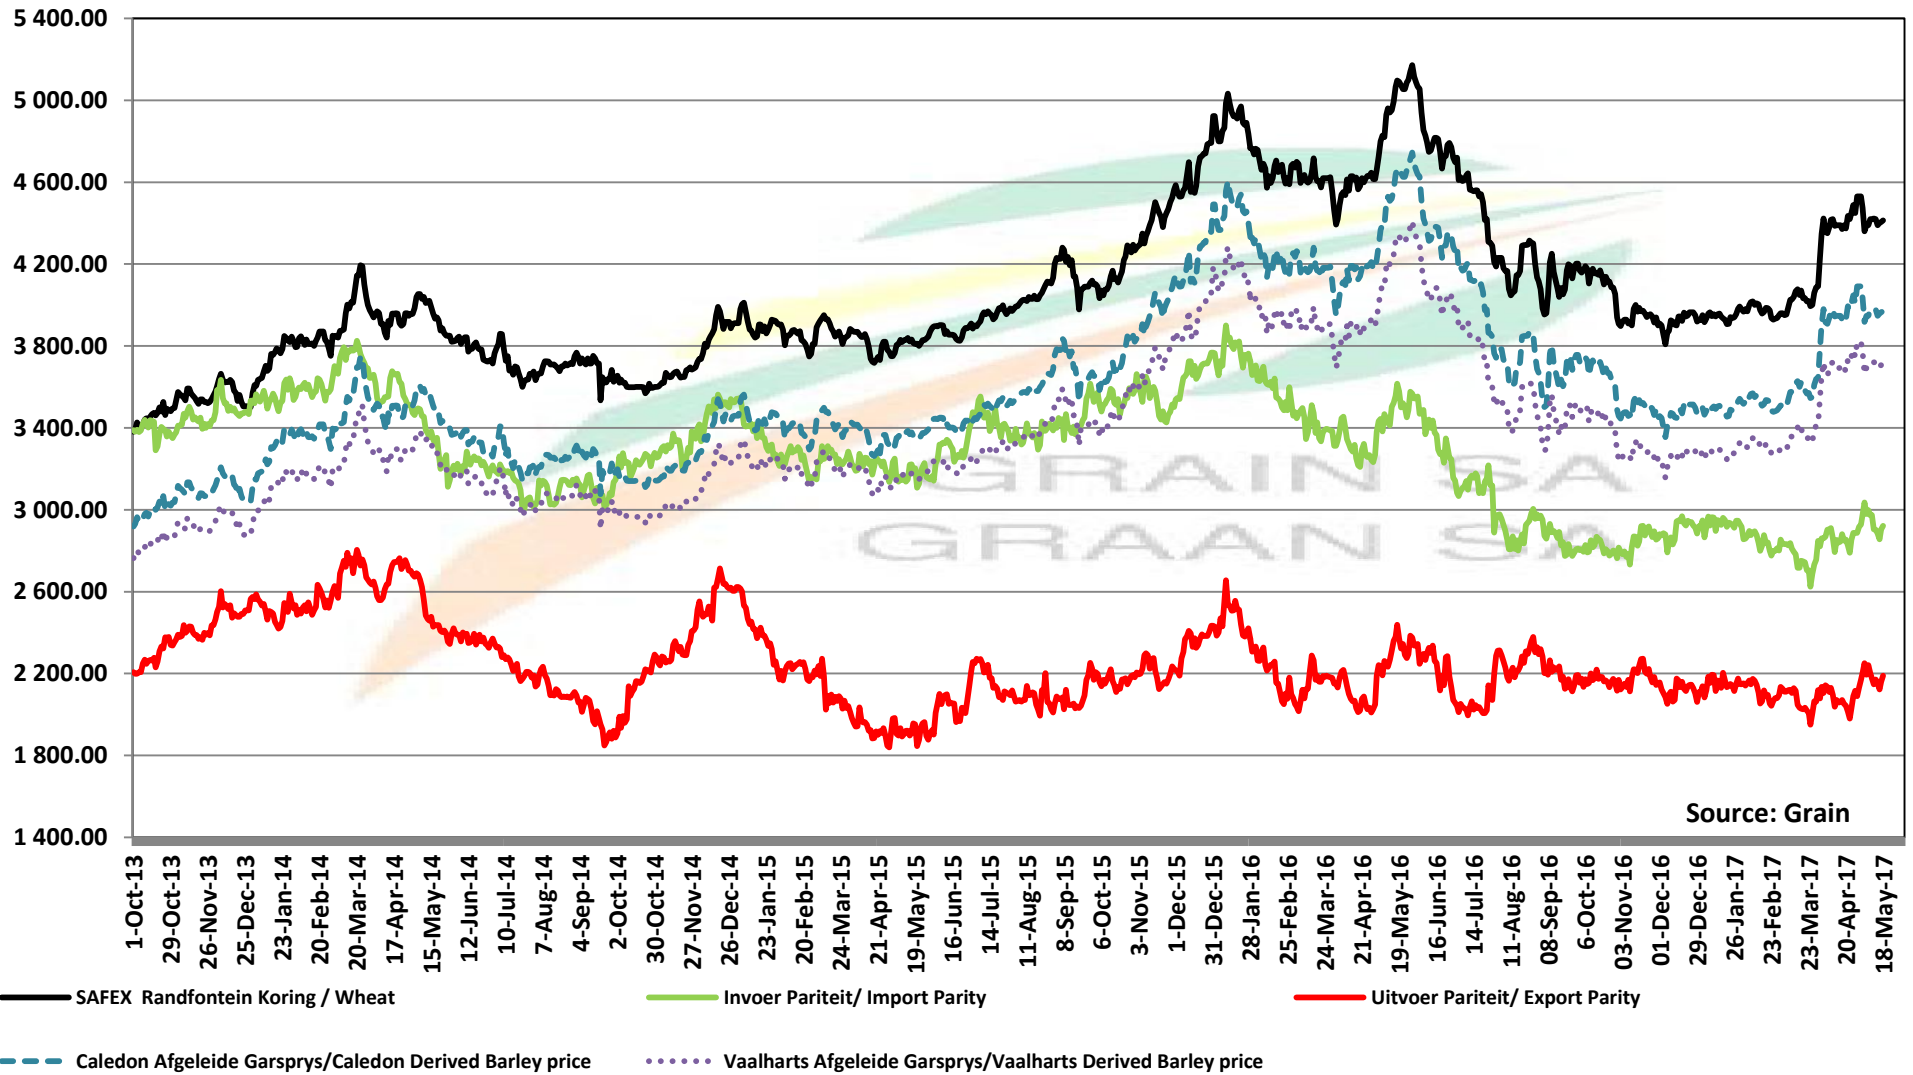

PRICES OF BARLEY DELIVERED IN RANDFONTEIN

PRYSE VAN GARS GELEWER IN RANDFONTEIN