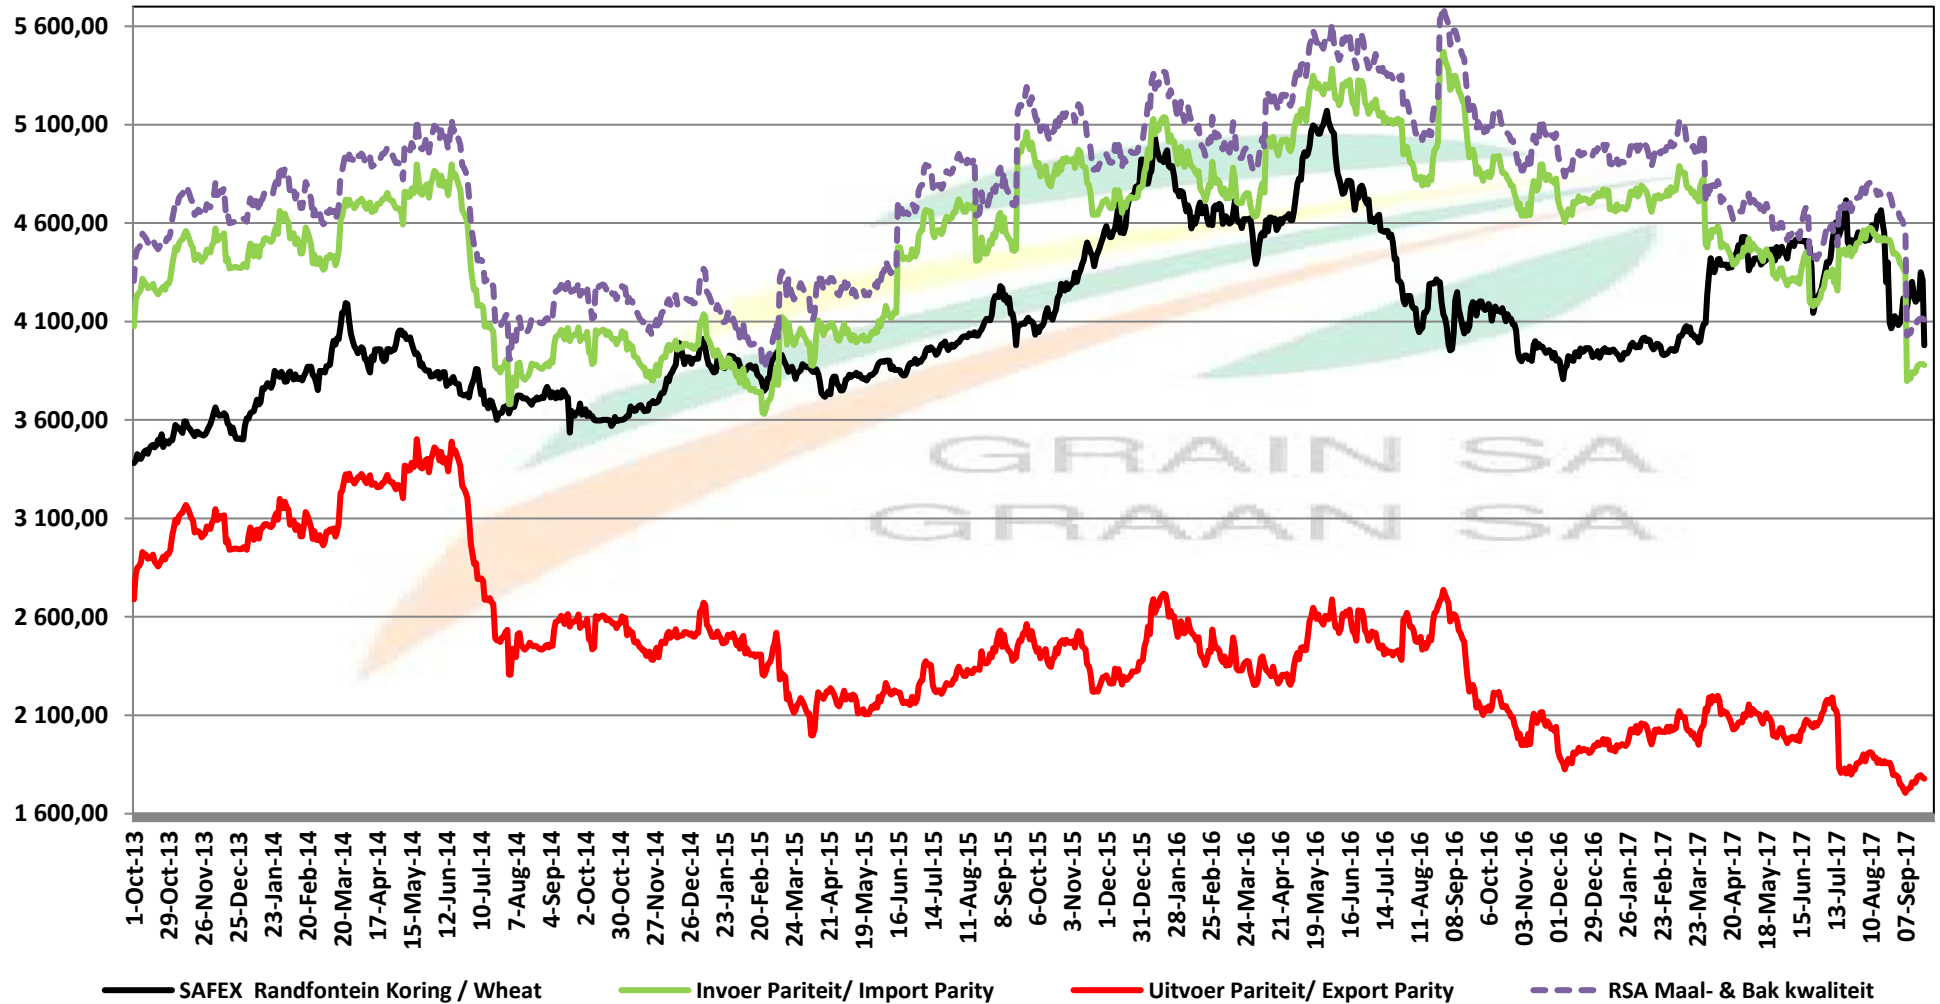

PRICES OF RSA AND ARGENTINE WHEAT DELIVERED IN RANDFONTEIN
PRYSE VAN RSA EN ARGENTYNSE KORING GELEWER IN RANDFONTEIN

Source: Grain SA

PRICES OF SOUTH AFRICAN AND USA WHEAT DELIVERED IN RANDFONTEIN

PRYSE VAN SUID AFRIKAANSE EN VSA KORING GELEWER IN RANDFONTEIN