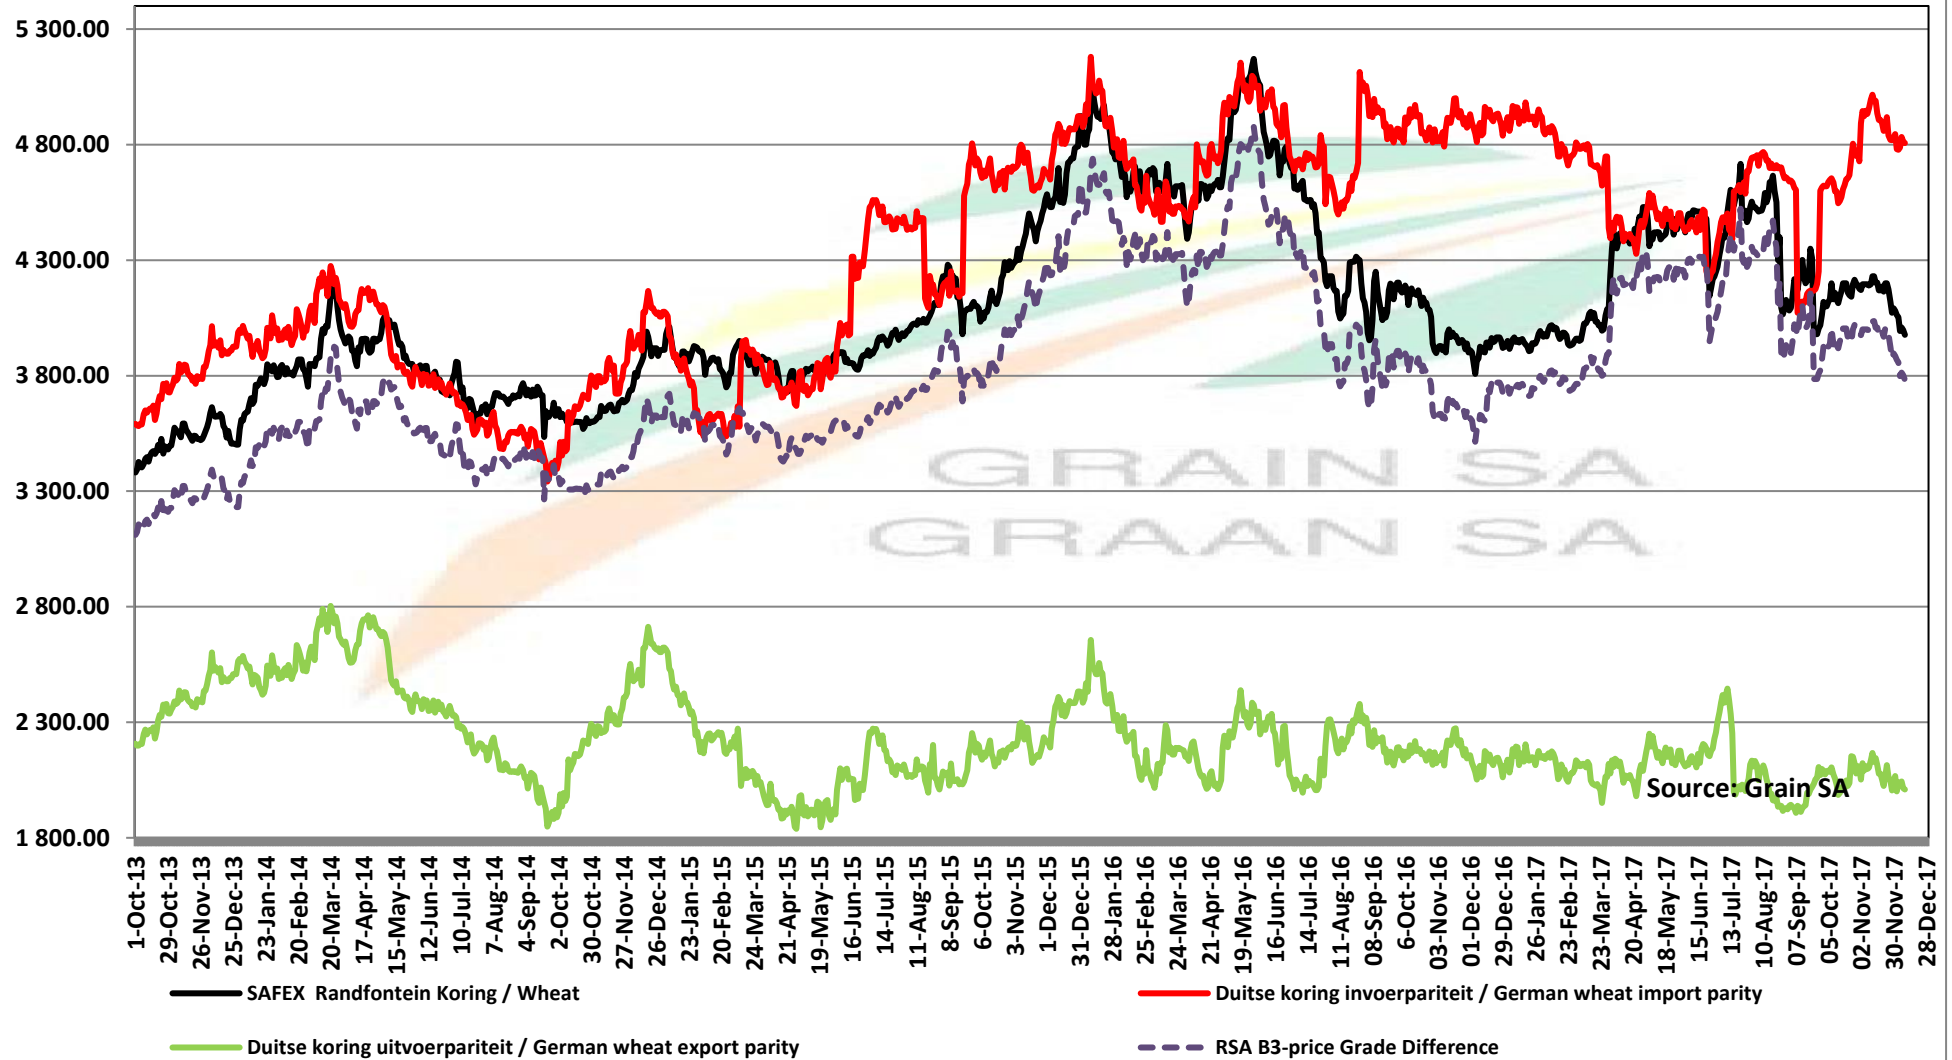

PRICES OF RSA AND GERMAN WHEAT DELIVERED IN RANDFONTEIN

PRYSE VAN RSA EN DUITSTE KORING GELEWER IN RANDFONTEIN