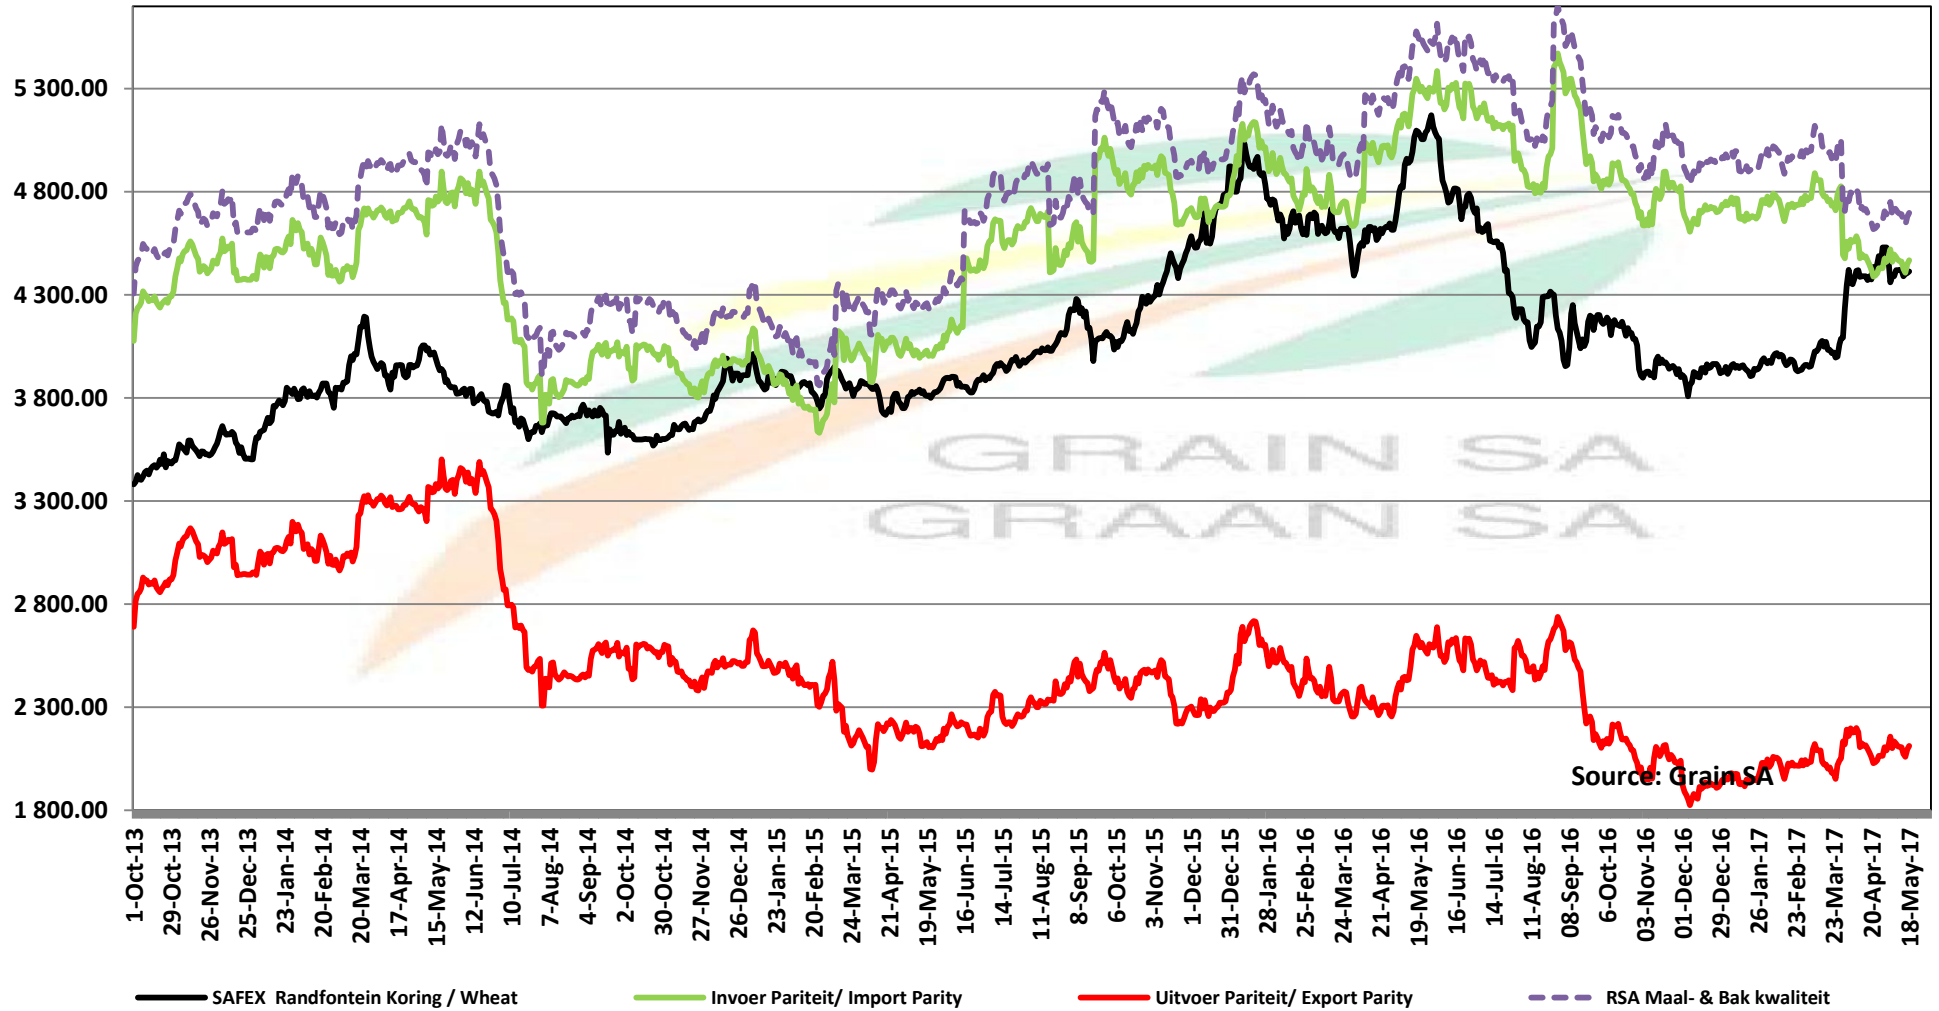

**PRICES OF RSA AND ARGENTINE WHEAT DELIVERED IN RANDFONTEIN**  
**PRYSE VAN RSA EN ARGENTYNSE KORING GELEWER IN RANDFONTEIN**

**PRICES OF SOUTH AFRICAN AND USA WHEAT DELIVERED IN RANDFONTEIN**  
**PRYSE VAN SUID AFRIKAANSE EN VSA KORING GELEWER IN RANDFONTEIN**

Source: Grain SA