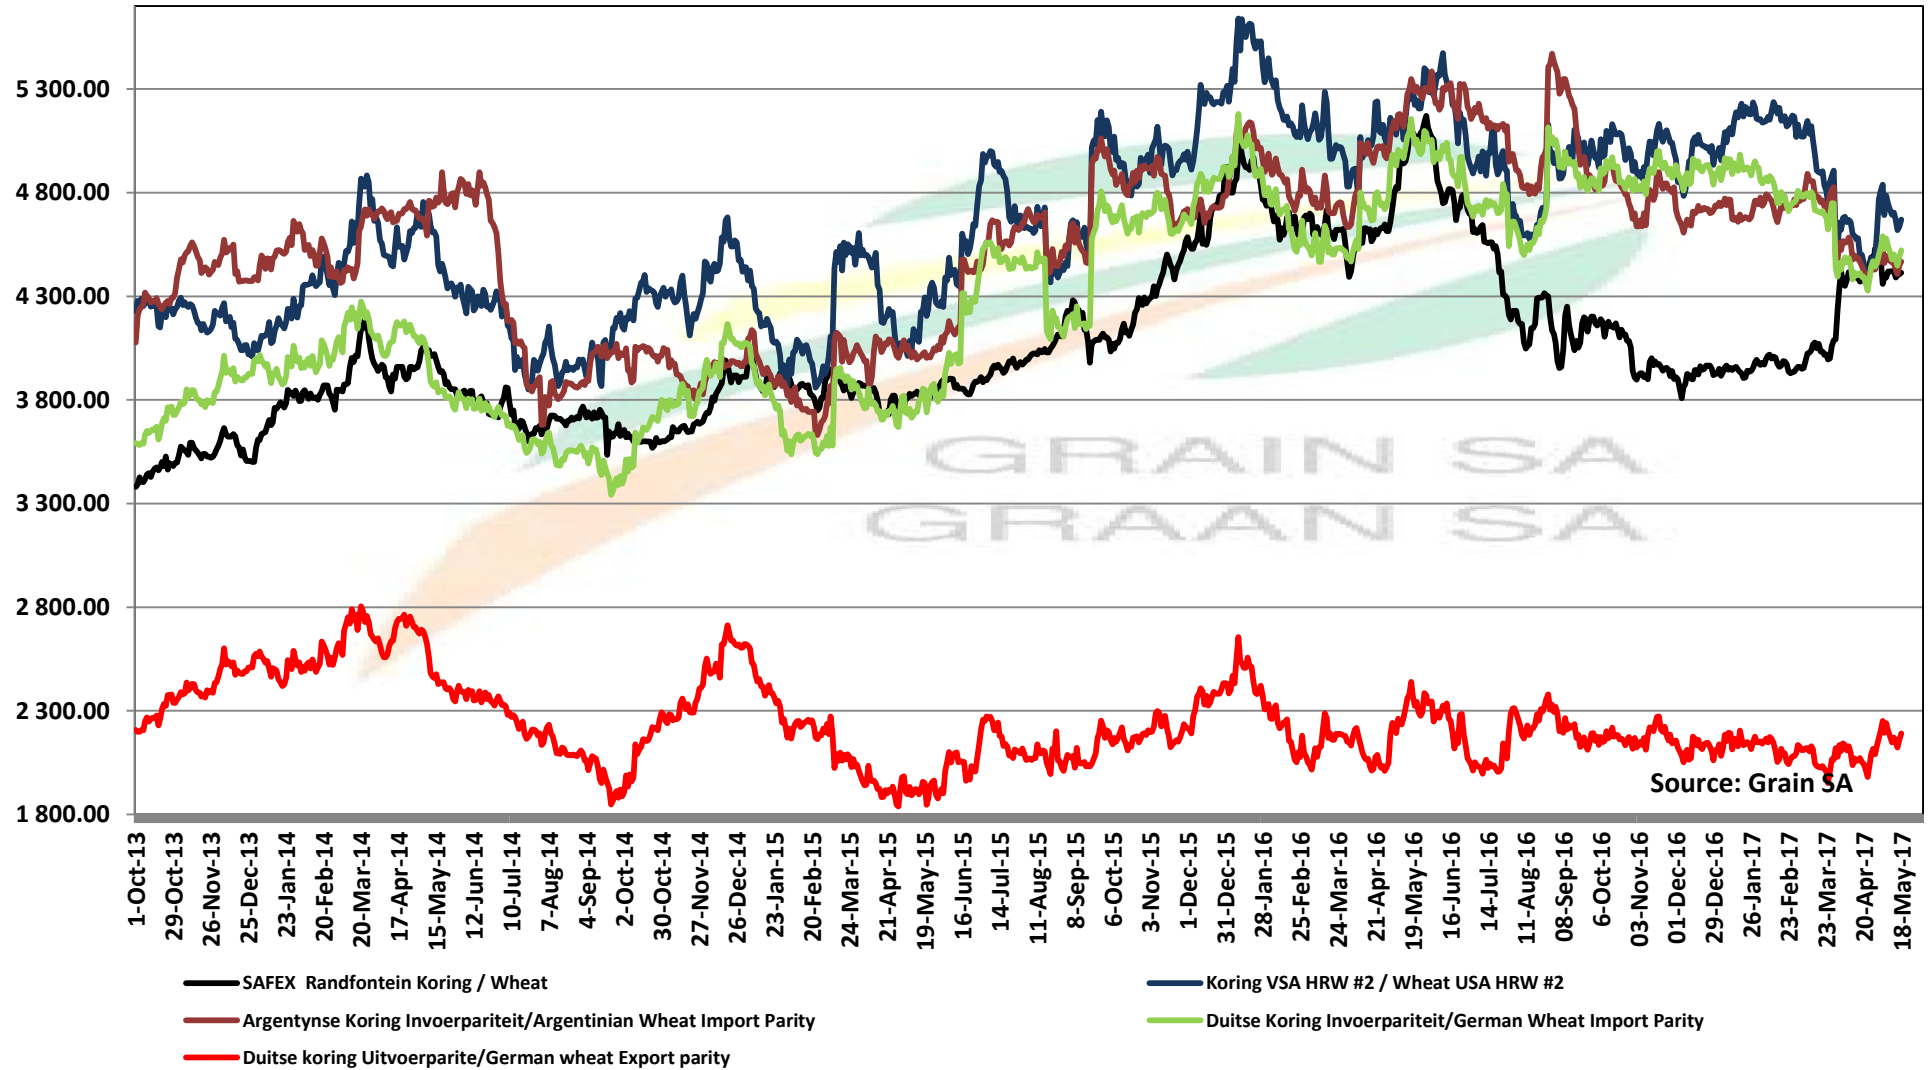

PRICES OF WHEAT DELIVERED IN RANDFONTEIN PRYSE VAN KORING GELEWER IN RANDFONTEIN