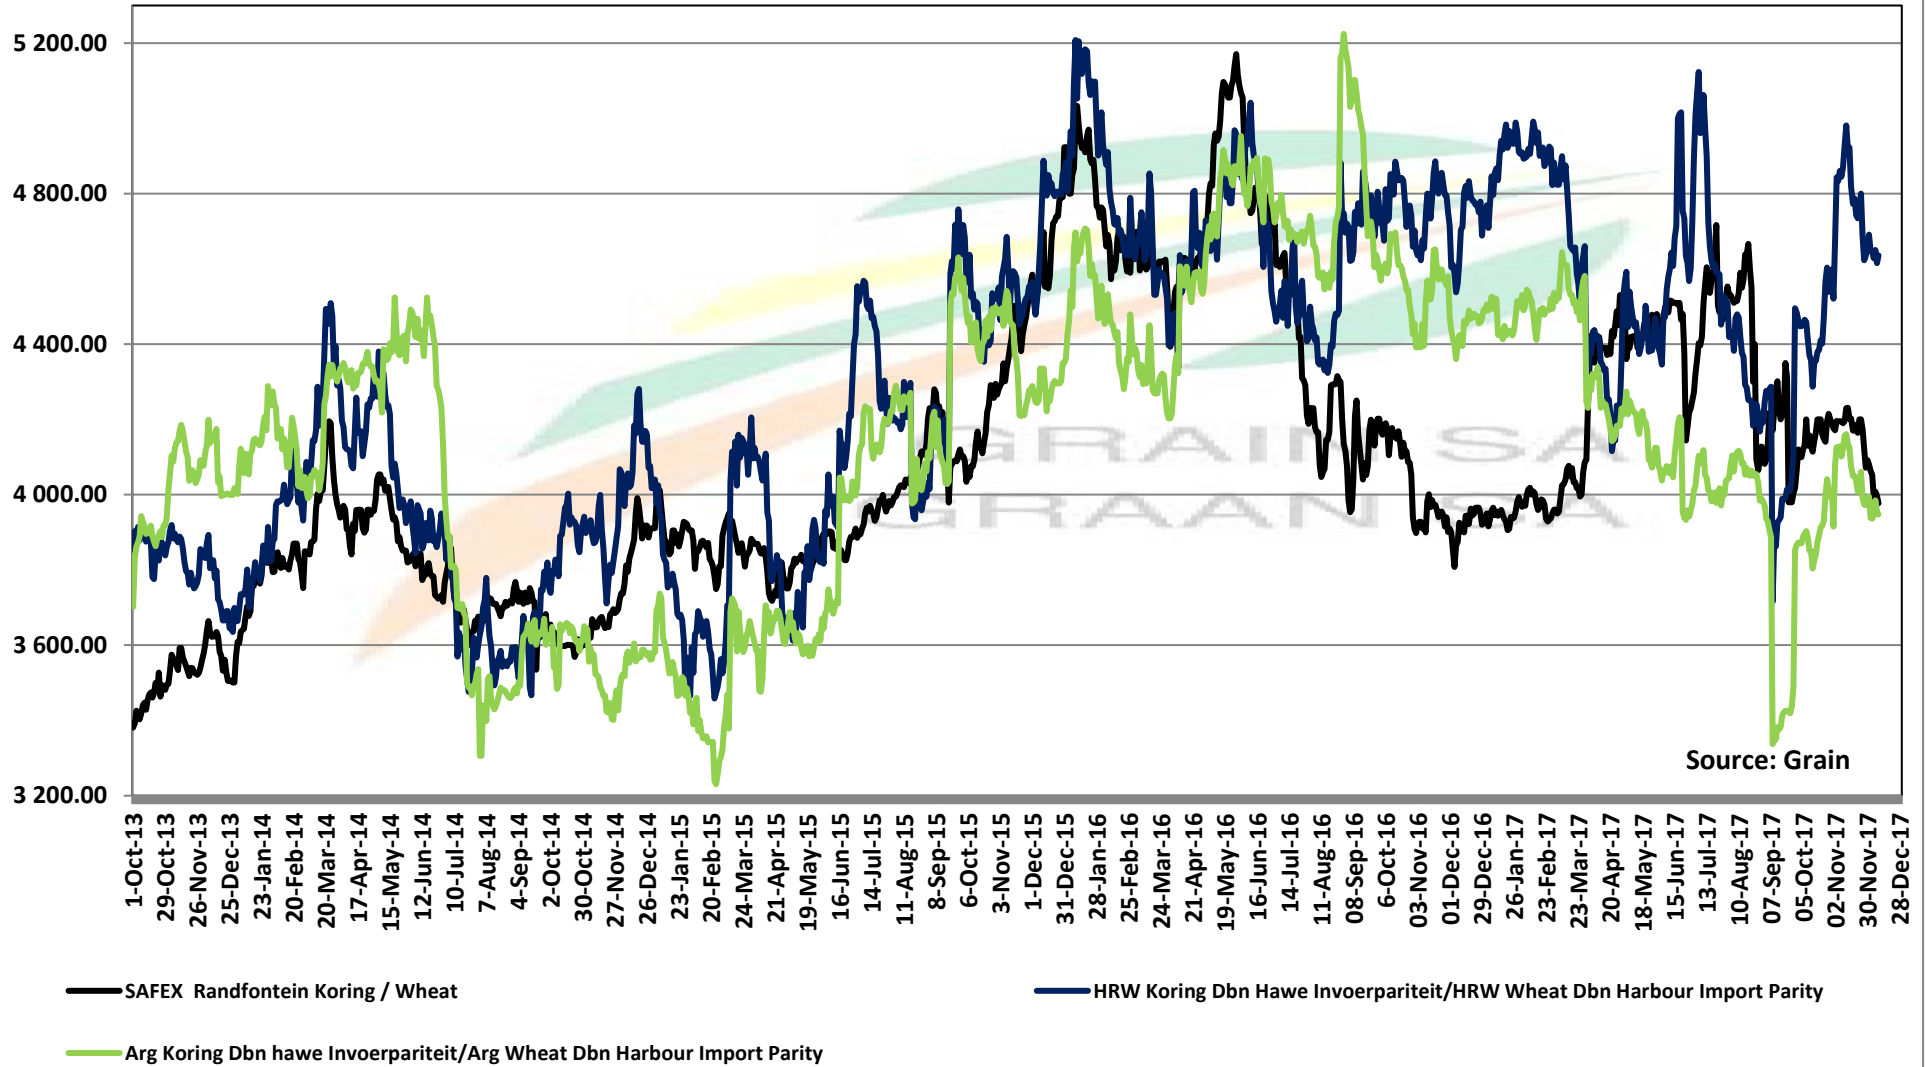

PRICES OF WHEAT DELIVERED IN DURBAN HARBOUR PRYSE VAN KORING VIR LEWERING IN DURBAN HAWE