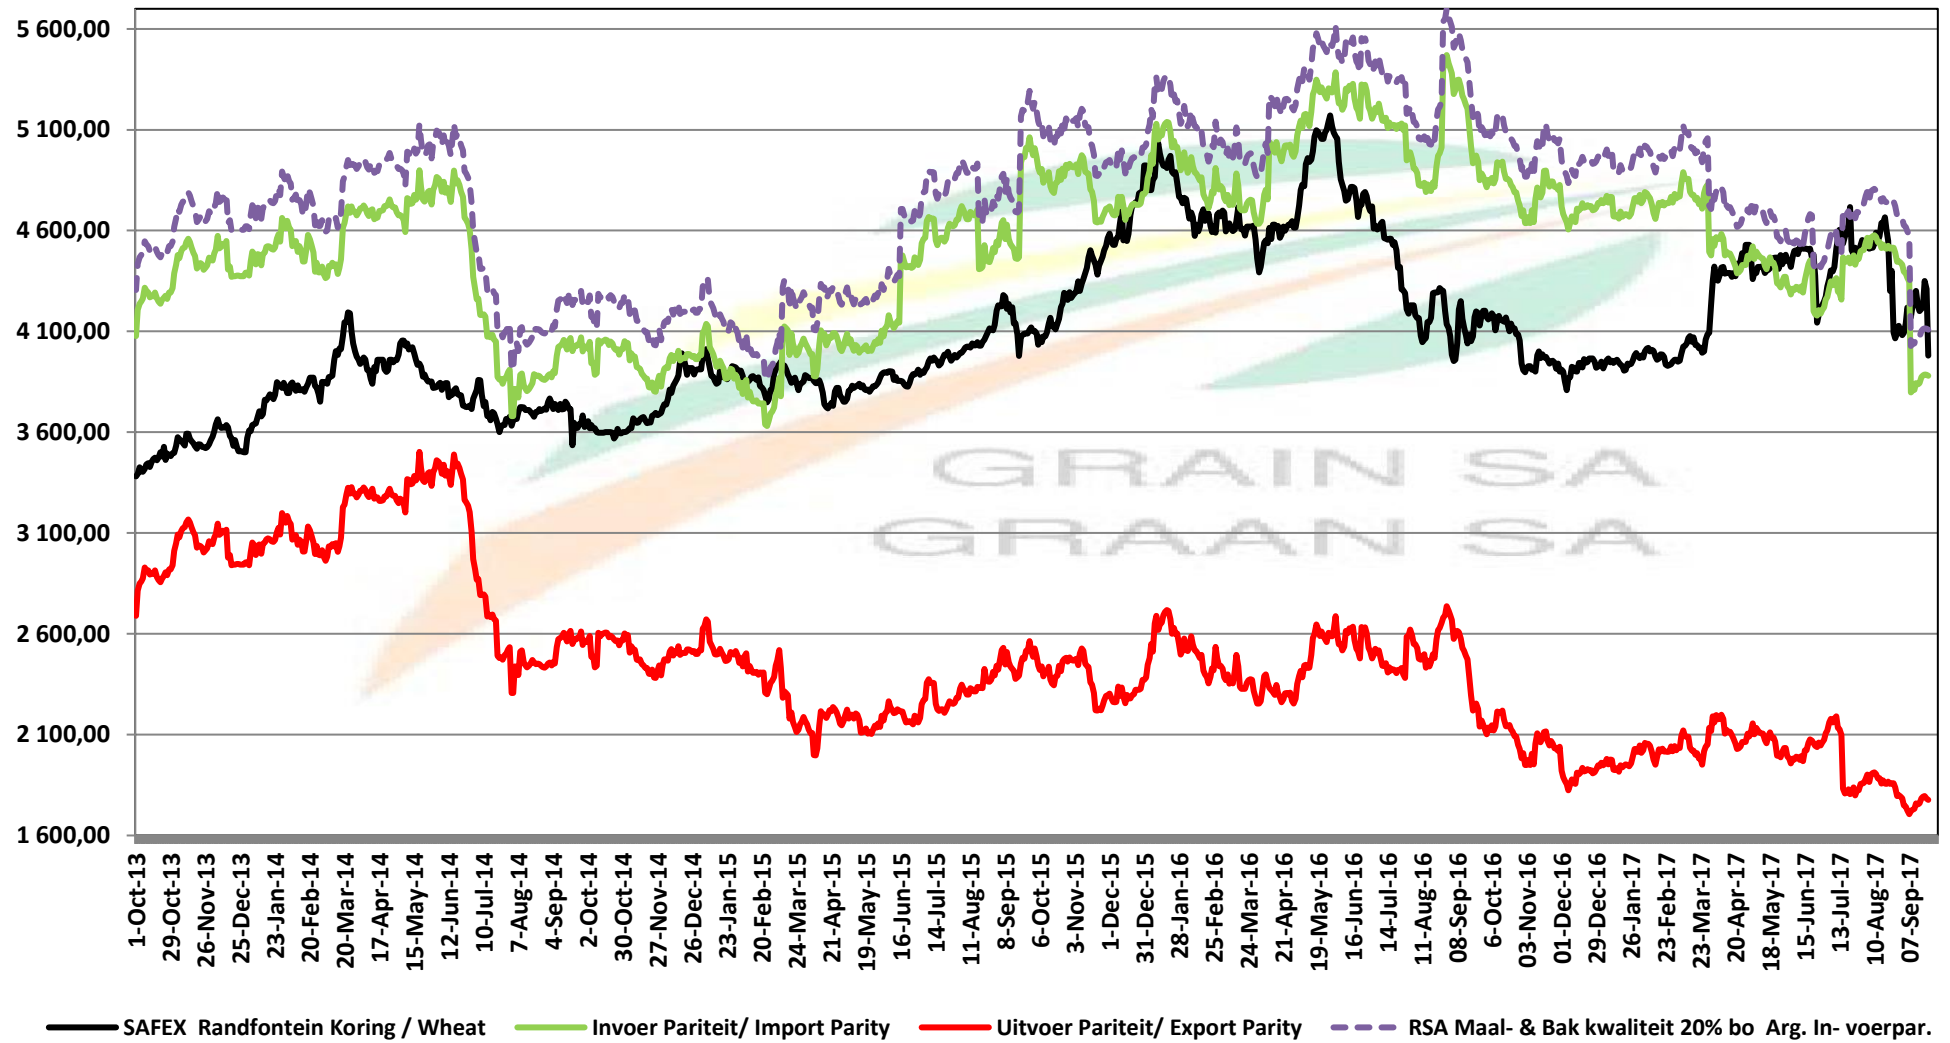

PRICES OF RSA AND ARGENTINE WHEAT DELIVERED IN RANDFONTEIN
PRYSE VAN RSA EN ARGENTYNSE KORING GELEWER IN RANDFONTEIN

Source: Grain SA

PRICES OF SOUTH AFRICAN AND USA WHEAT DELIVERED IN RANDFONTEIN

PRYSE VAN SUID AFRIKAANSE EN VSA KORING GELEWER IN RANDFONTEIN