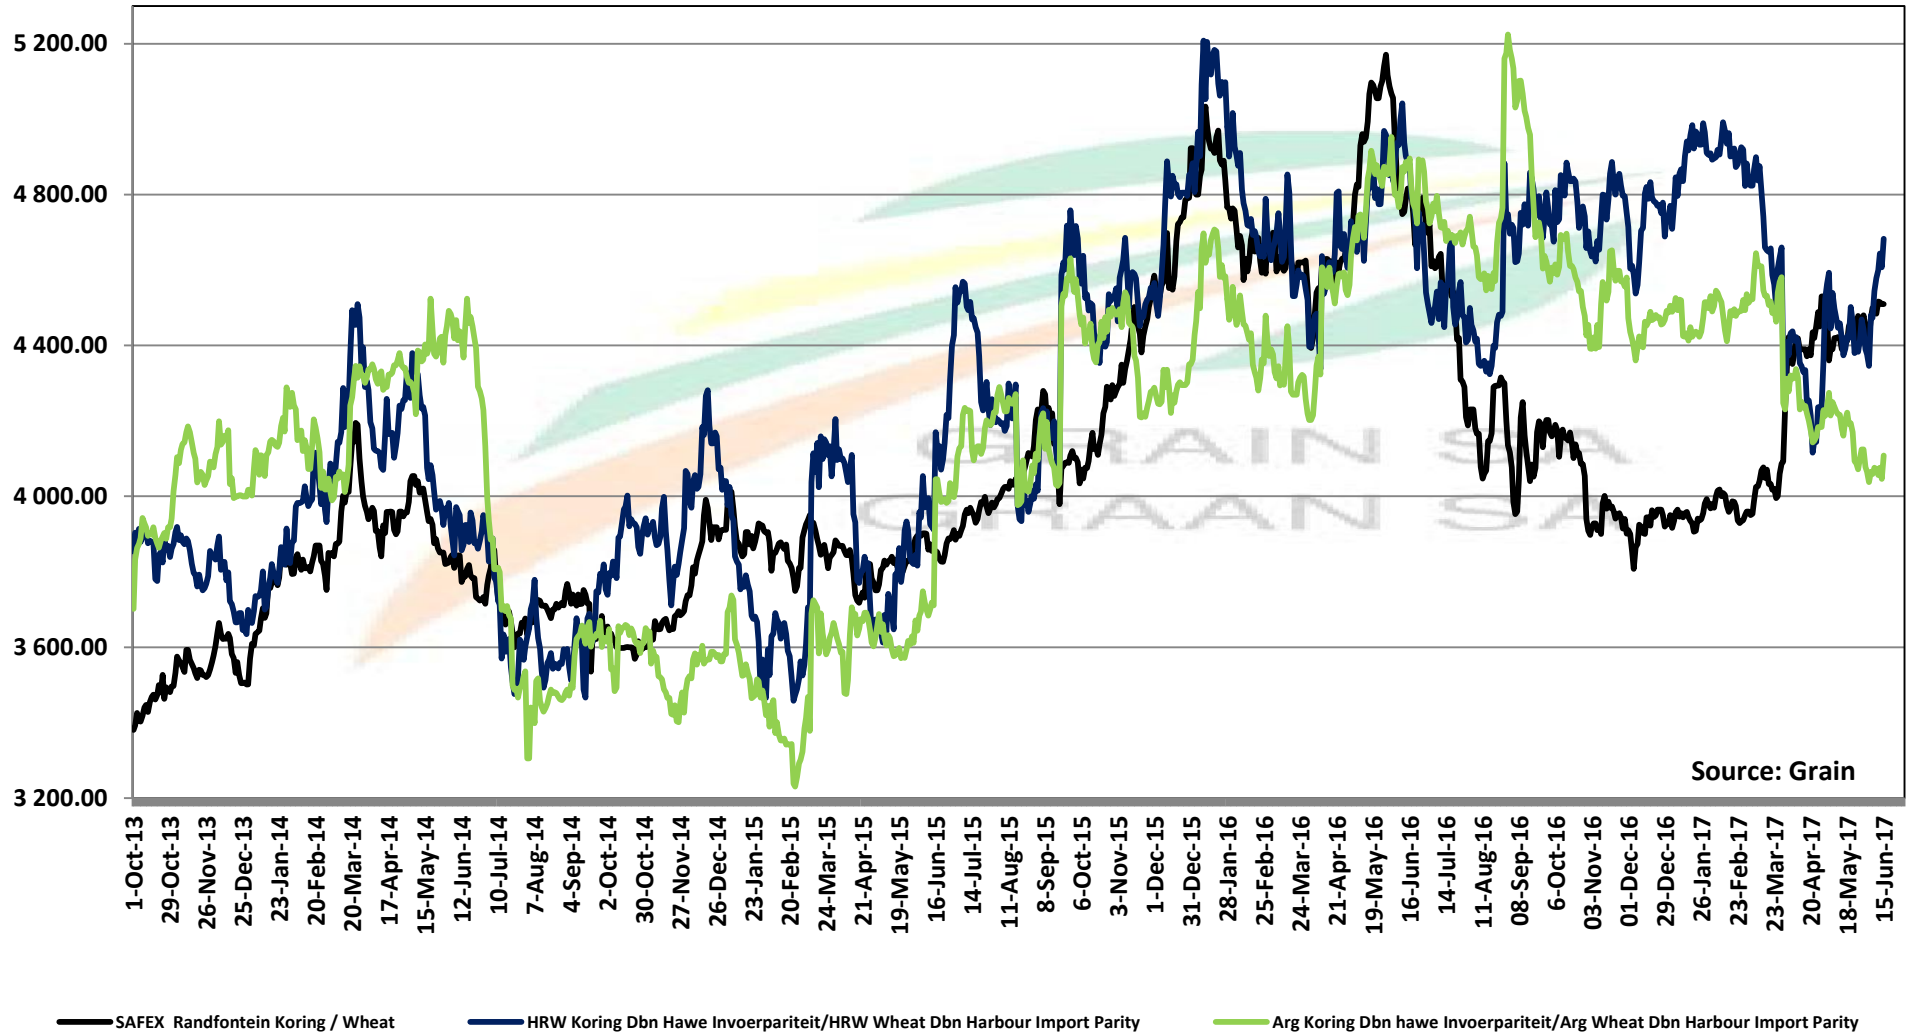

PRICES OF WHEAT DELIVERED IN DURBAN HARBOUR PRYSE VAN KORING VIR LEWERING IN DURBAN HAWE