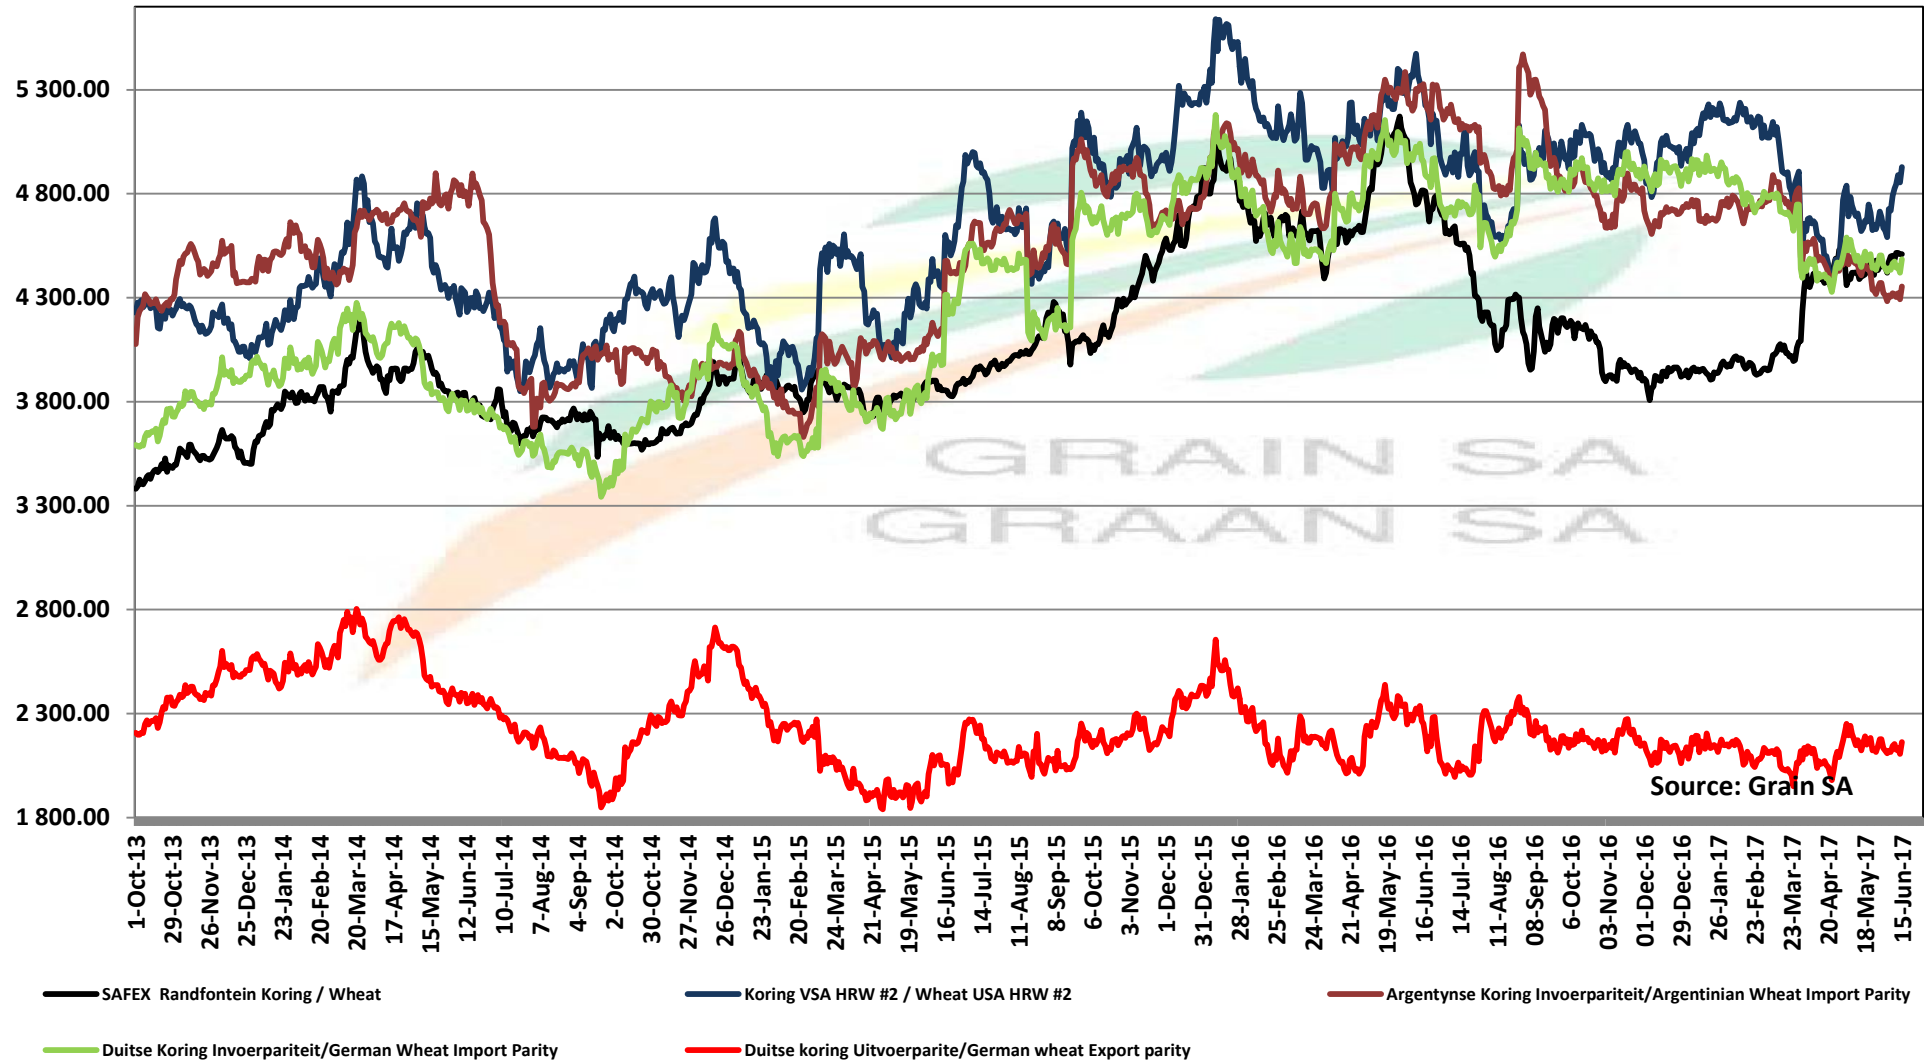

PRICES OF WHEAT DELIVERED IN RANDFONTEIN PRYSE VAN KORING GELEWER IN RANDFONTEIN

Source: Grain SA