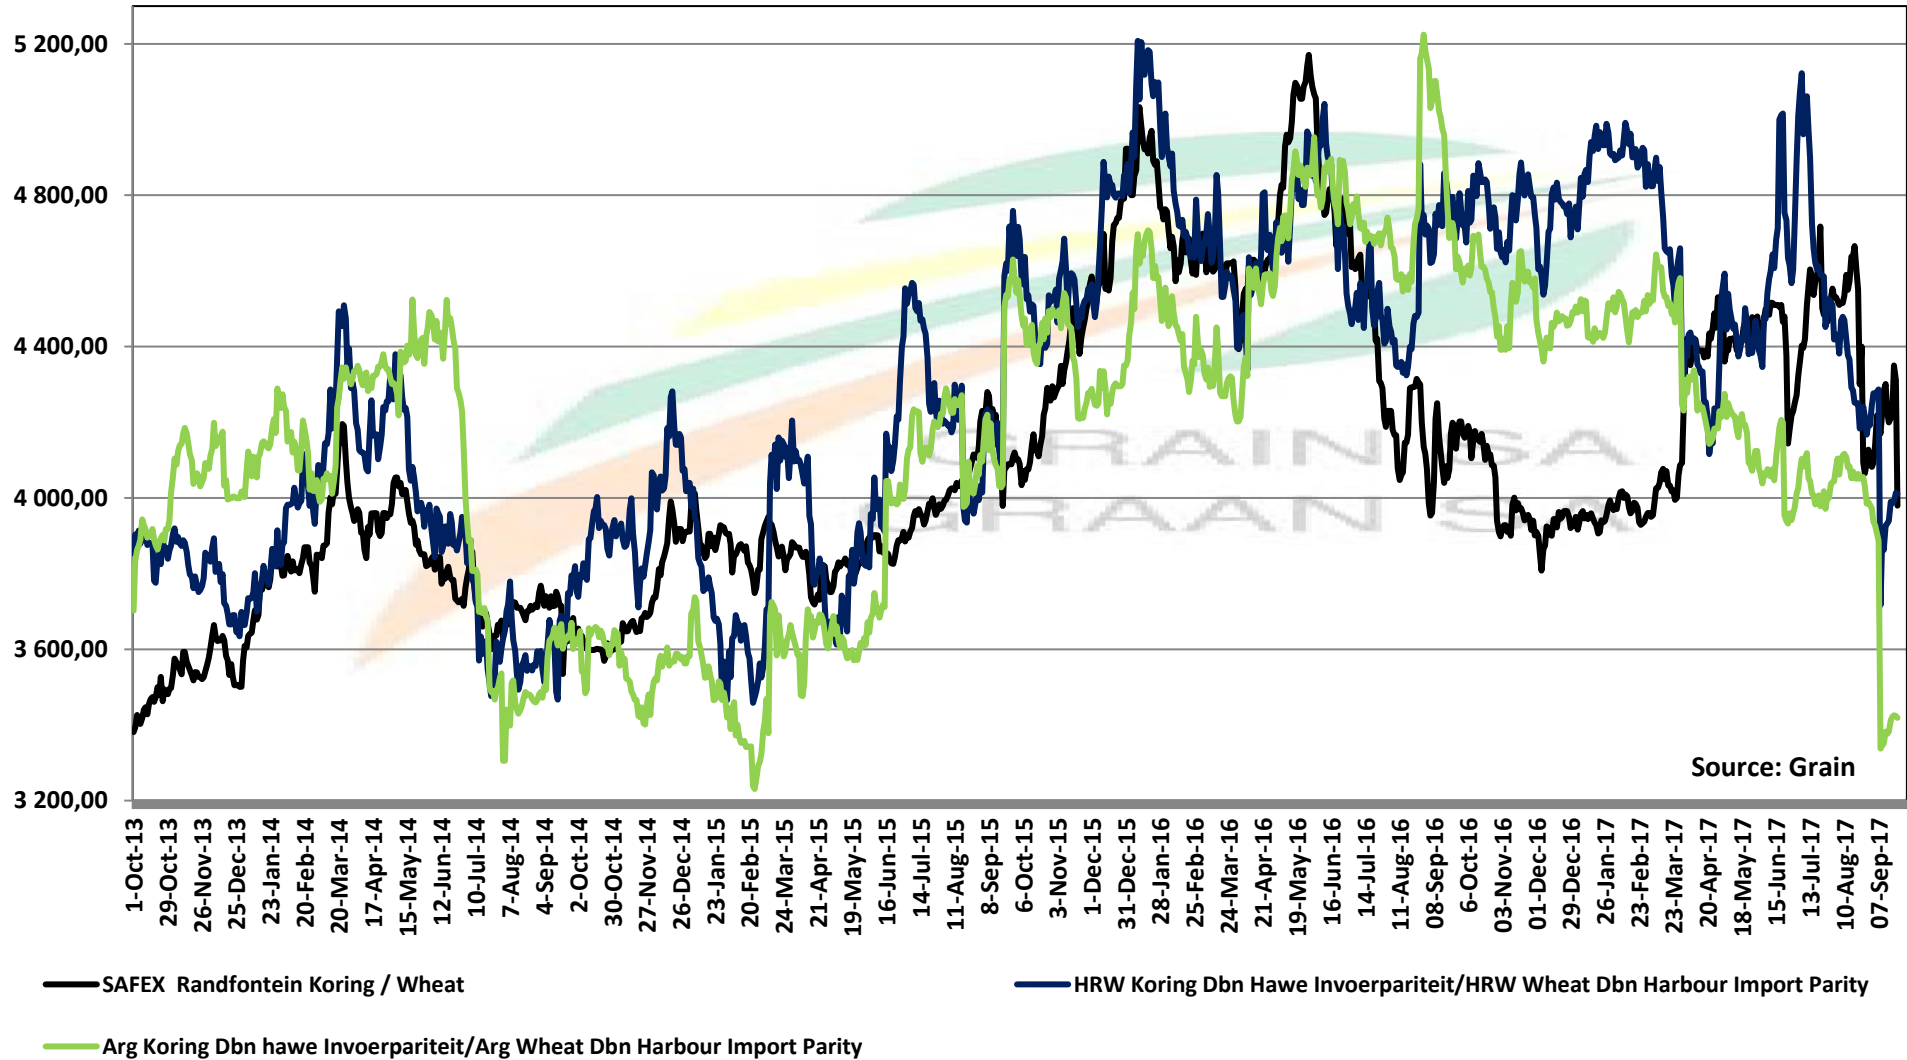

Source: Grain SA

PRICES OF WHEAT DELIVERED IN RANDFONTEIN PRYSE VAN KORING GELEWER IN RANDFONTEIN

PRICES OF RSA AND GERMAN WHEAT DELIVERED IN RANDFONTEIN

PRYSE VAN RSA EN DUITSTE KORING GELEWER IN RANDFONTEIN

PRICES OF HRW WHEAT DELIVERED IN SEP 2017 (RANDFONTEIN)
PRYSE VAN HRW KORING VIR LEWERING IN SEP 2017 (RANDFONTEIN)

Source: Grain SA

PRICES OF WHEAT DELIVERED IN DURBAN HARBOUR PRYSE VAN KORING VIR LEWERING IN DURBAN HAWE