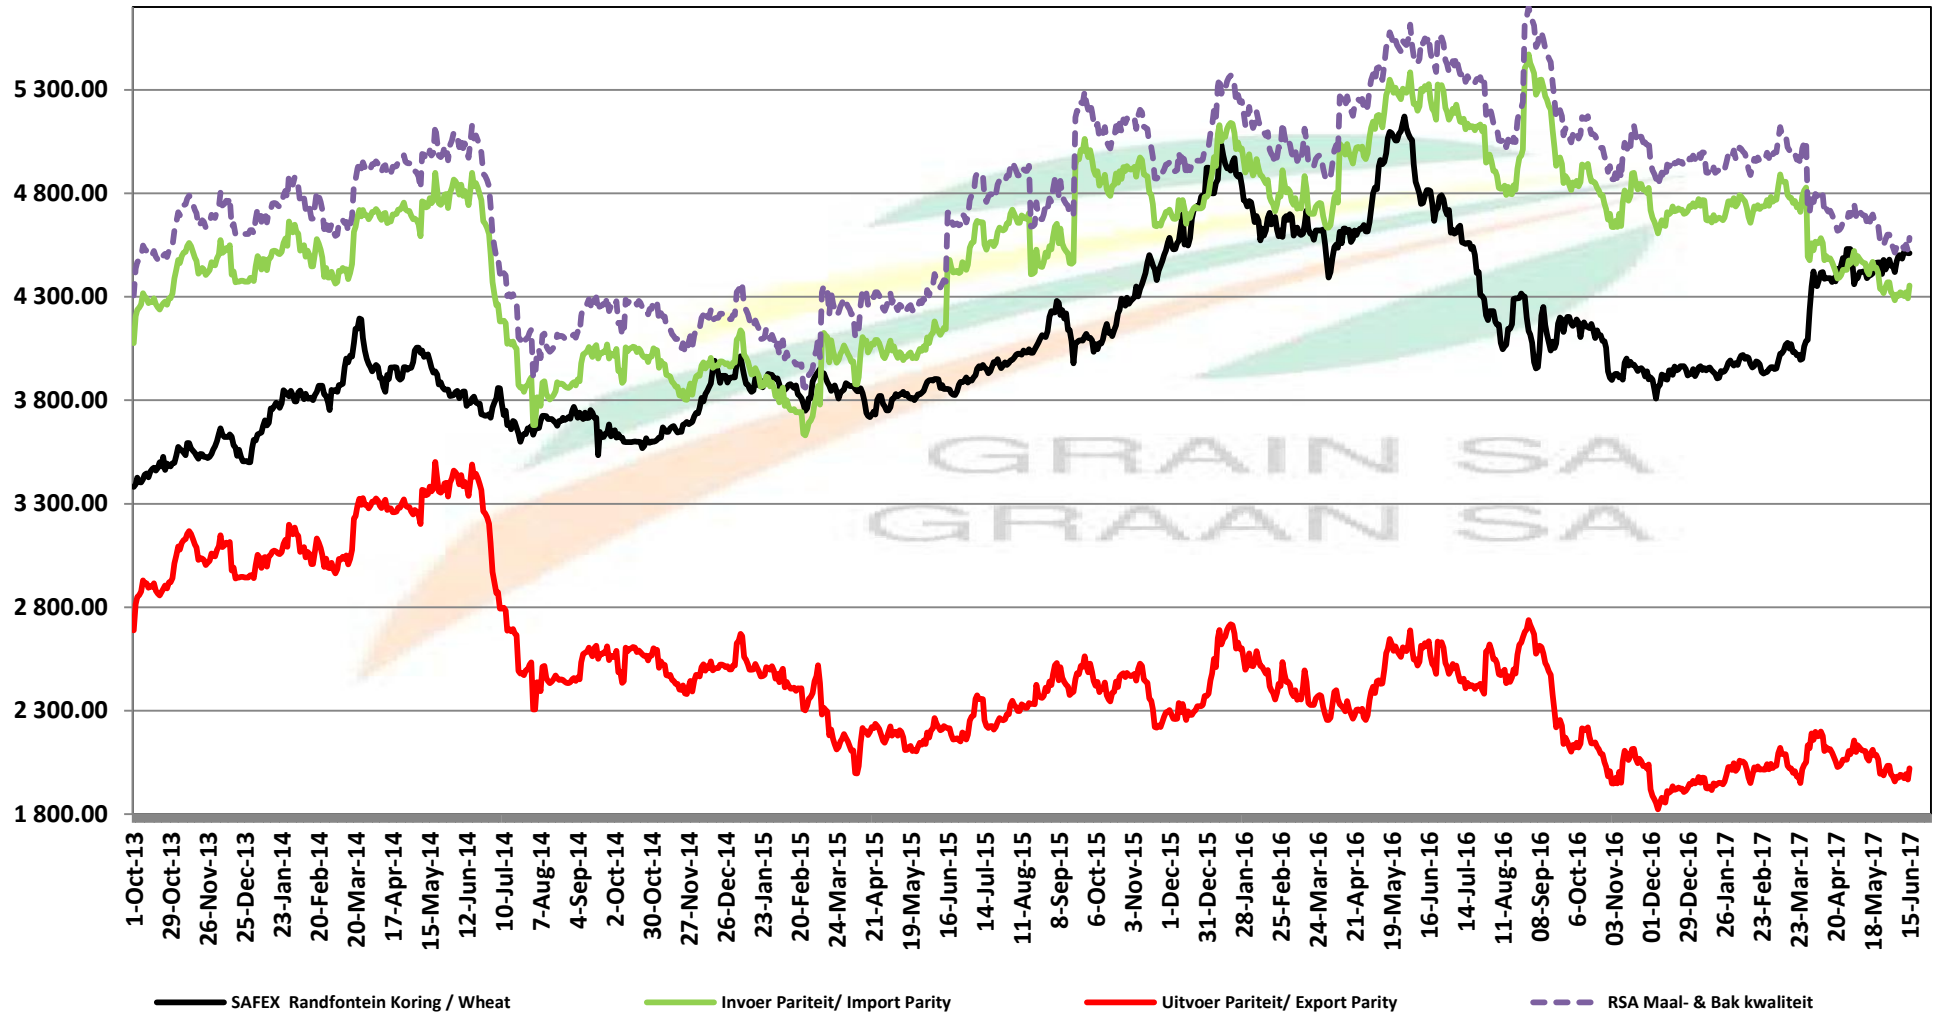

# PRICES OF RSA AND ARGENTINE WHEAT DELIVERED IN RANDFONTEIN

## PRYSE VAN RSA EN ARGENTYNSE KORING GELEWER IN RANDFONTEIN

Source: Grain SA