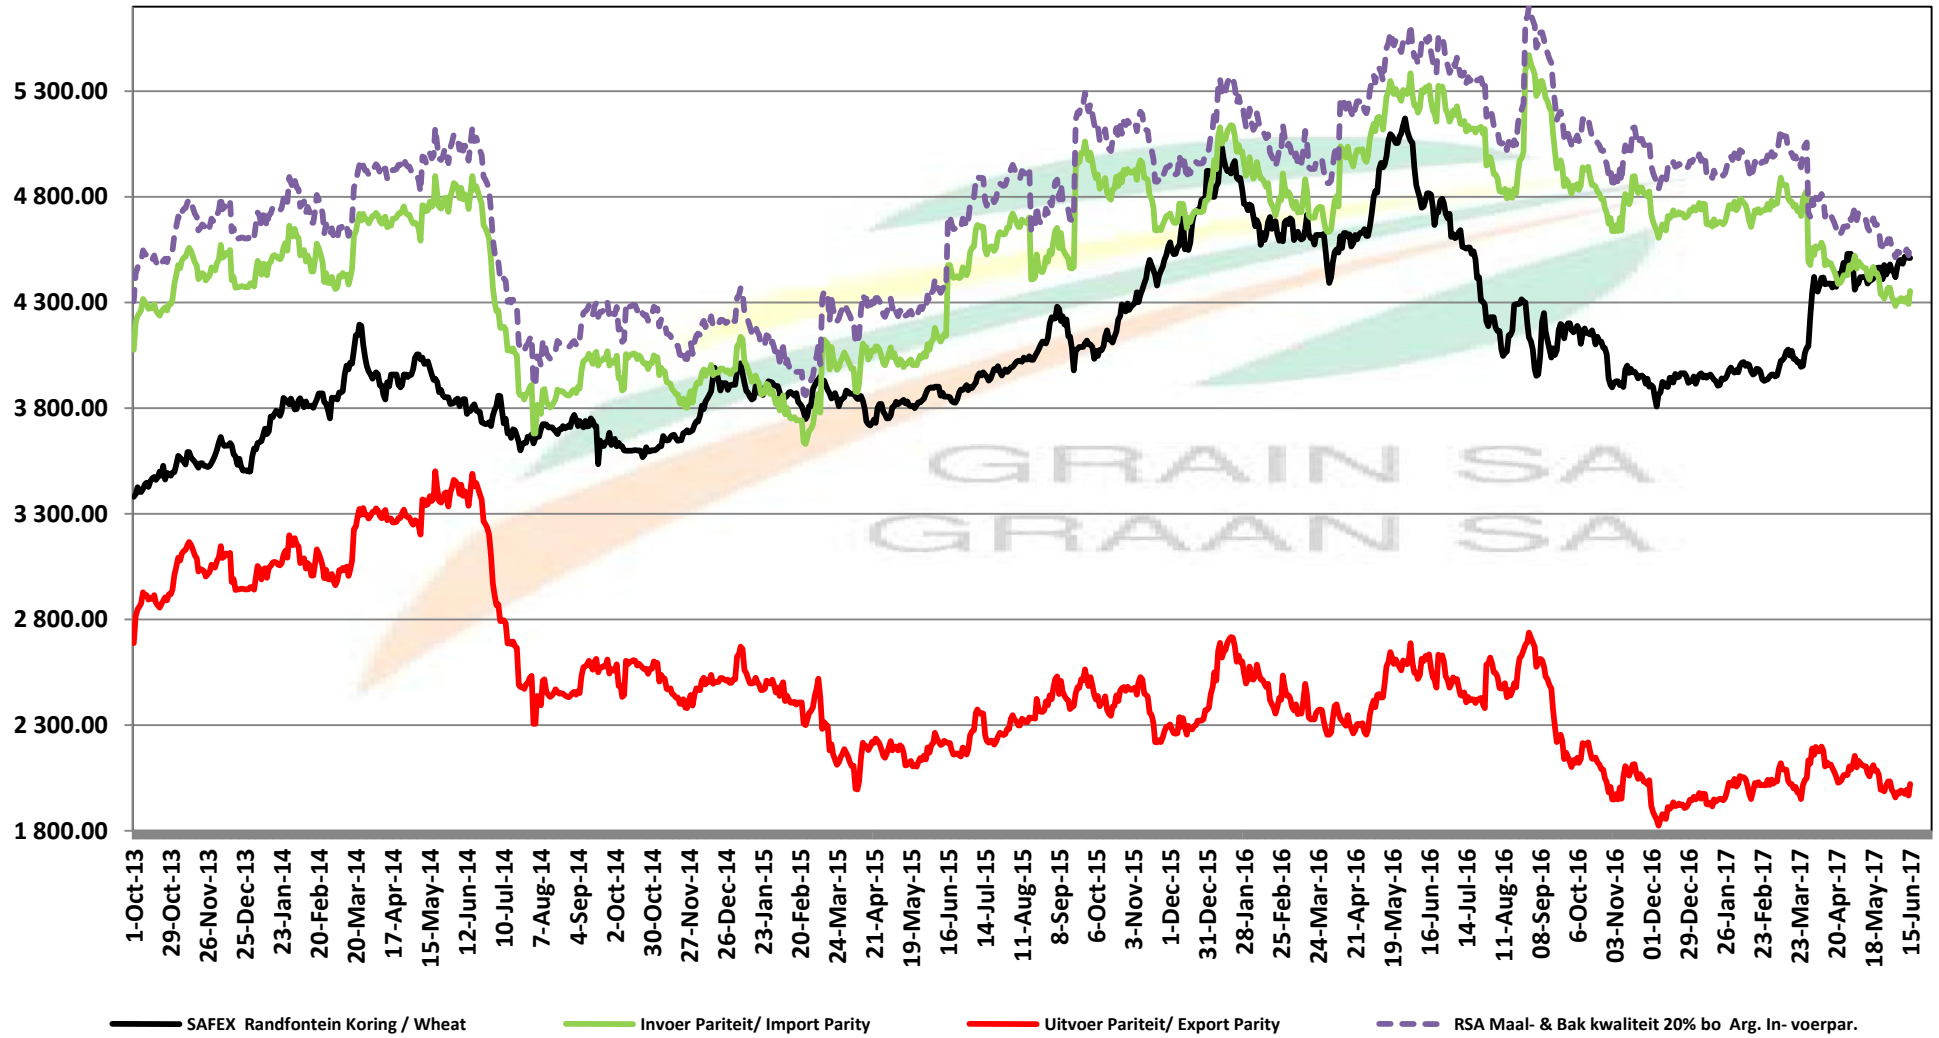

PRICES OF SOUTH AFRICAN AND USA WHEAT DELIVERED IN RANDFONTEIN

PRYSE VAN SUID AFRIKAANSE EN VSA KORING GELEWER IN RANDFONTEIN

Source: Grain SA