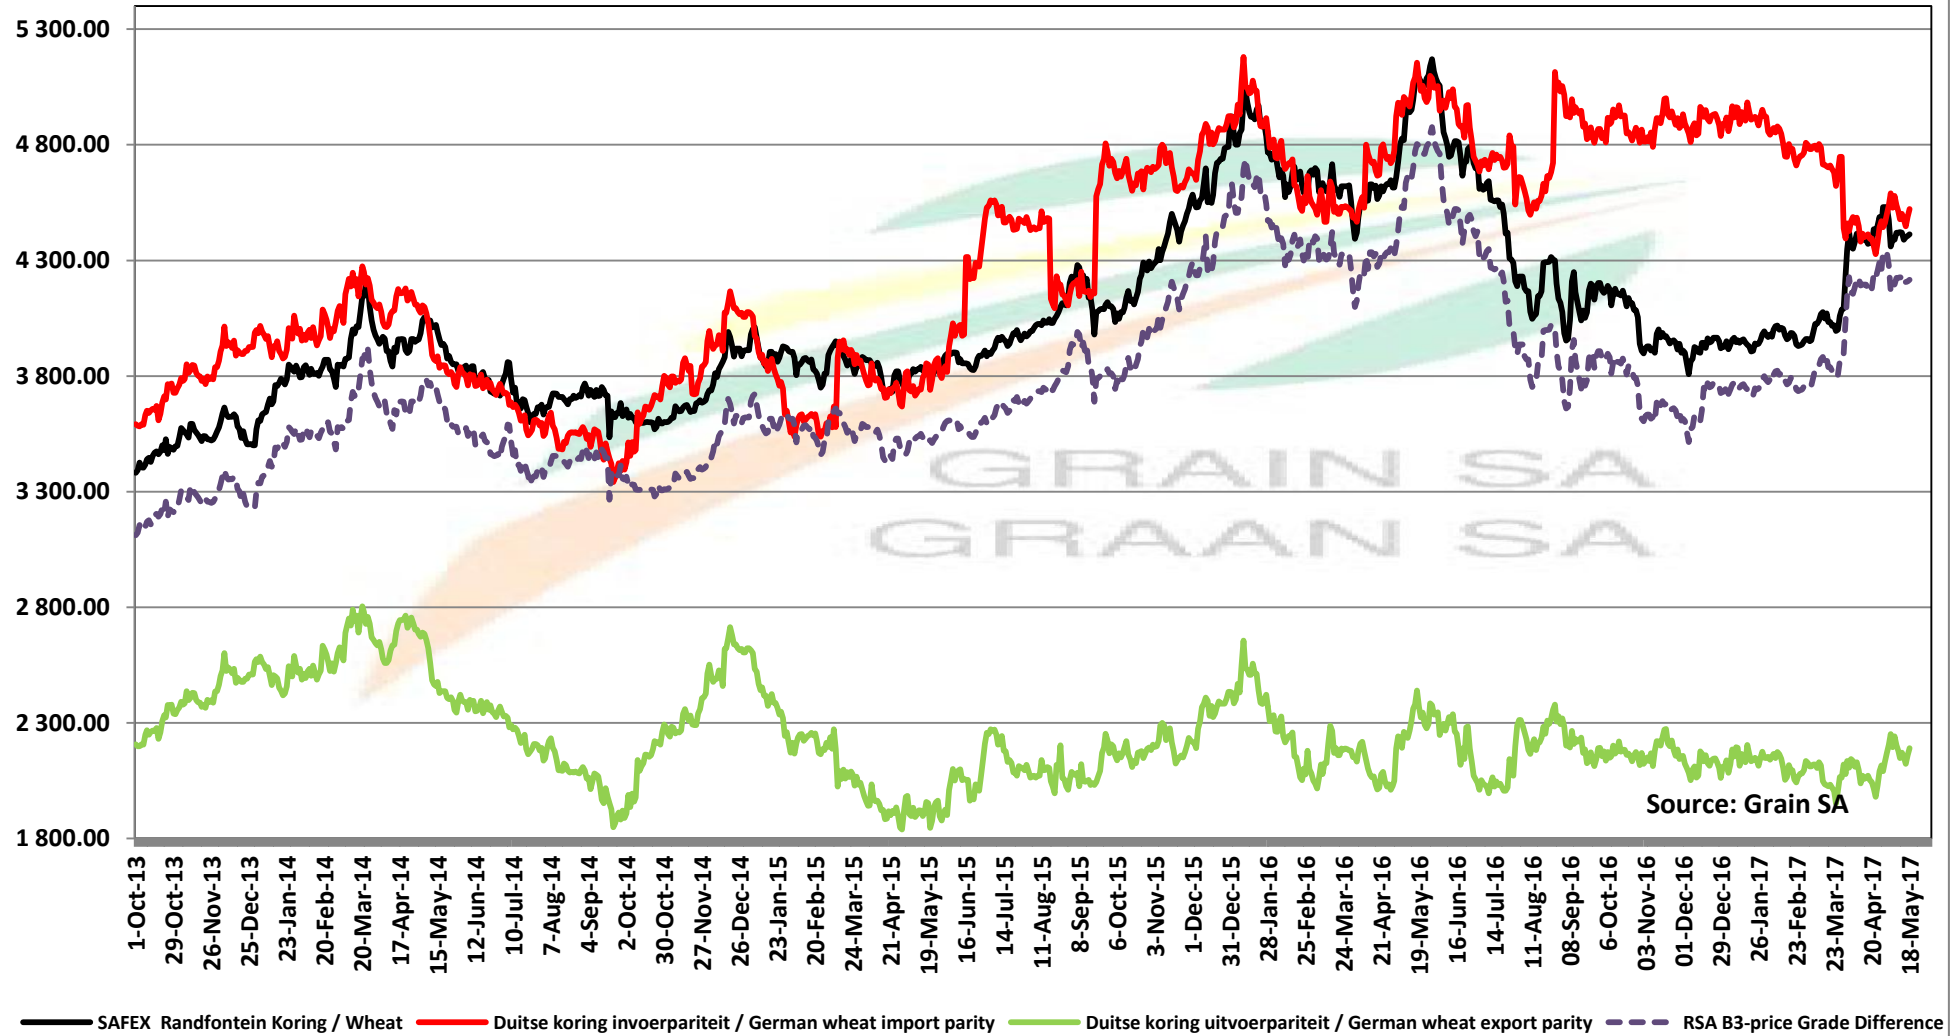

PRICES OF RSA AND GERMAN WHEAT DELIVERED IN RANDFONTEIN

PRYSE VAN RSA EN DUITSTE KORING GELEWER IN RANDFONTEIN