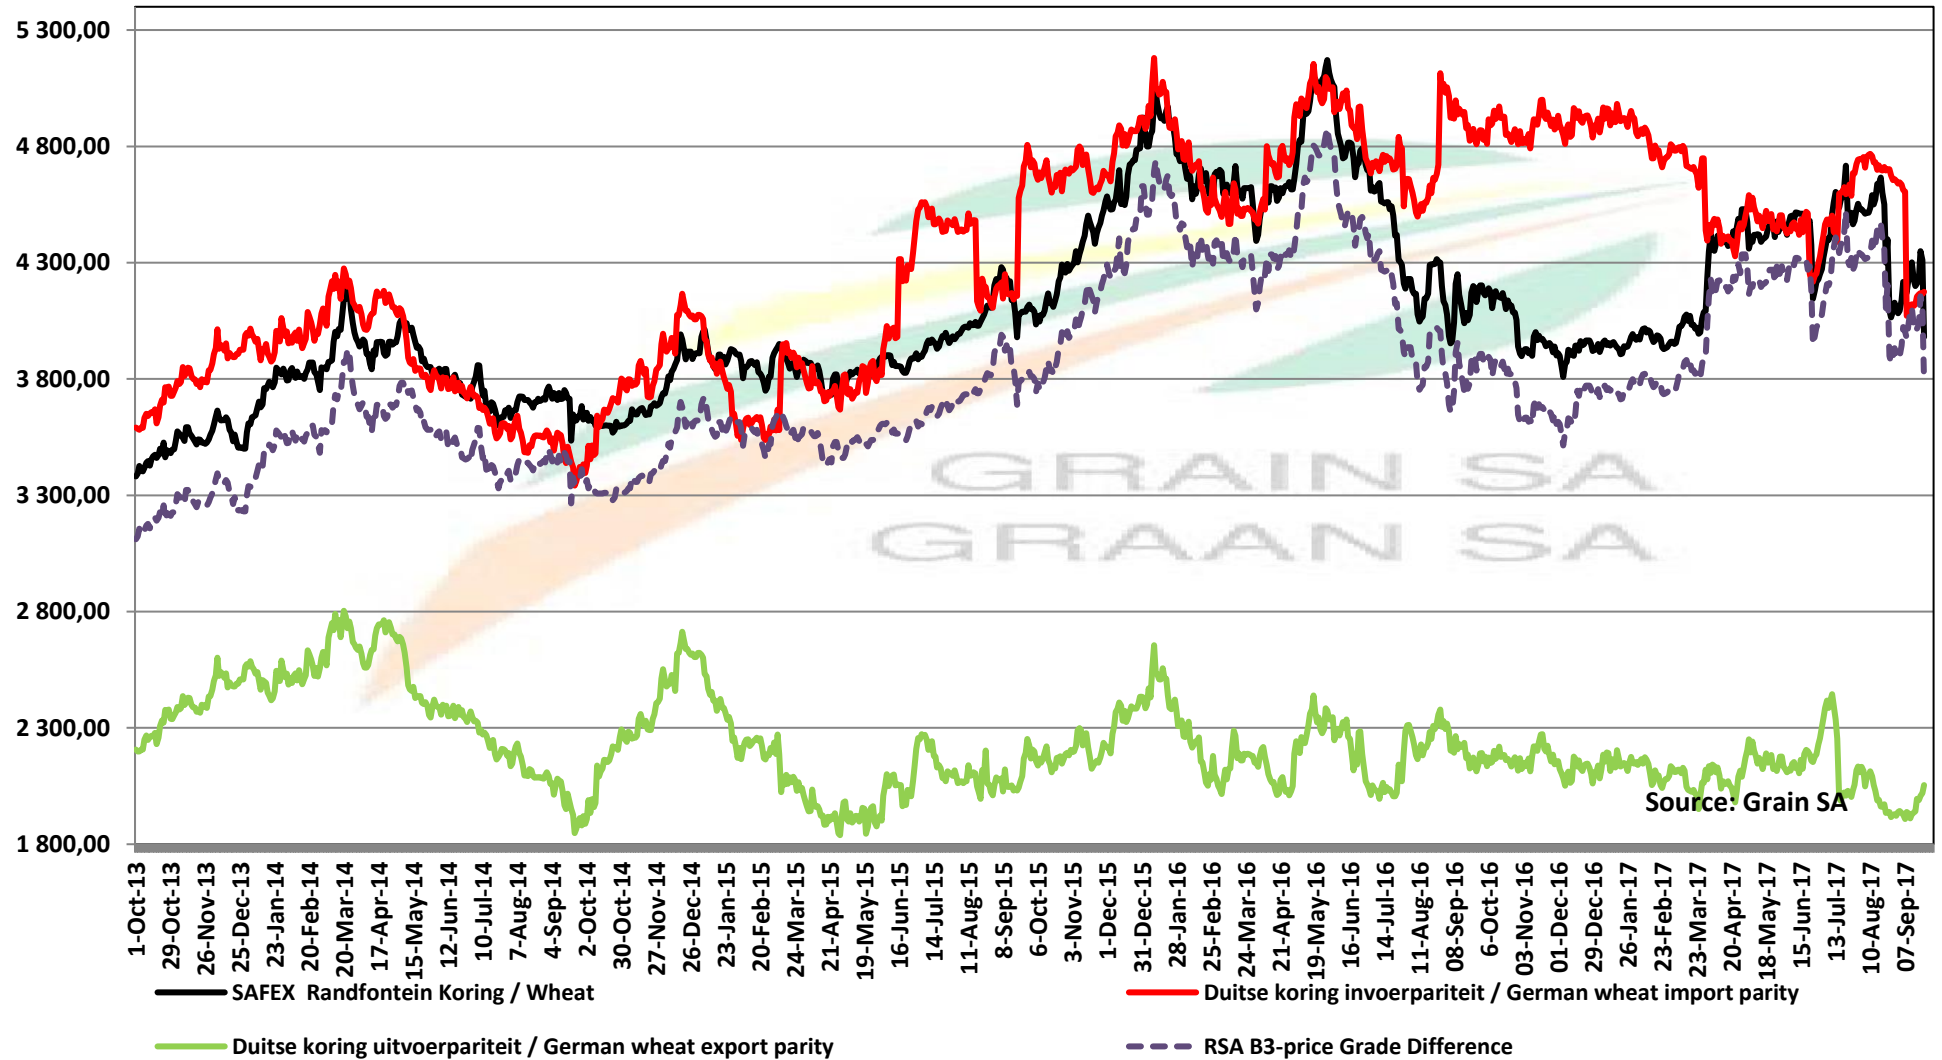

PRICES OF RSA AND ARGENTINE WHEAT DELIVERED IN RANDFONTEIN
PRYSE VAN RSA EN ARGENTYNSE KORING GELEWER IN RANDFONTEIN

Source: Grain SA

PRICES OF SOUTH AFRICAN AND USA WHEAT DELIVERED IN RANDFONTEIN

PRYSE VAN SUID AFRIKAANSE EN VSA KORING GELEWER IN RANDFONTEIN

Source: Grain SA

PRICES OF WHEAT DELIVERED IN RANDFONTEIN PRYSE VAN KORING GELEWER IN RANDFONTEIN

PRICES OF RSA AND GERMAN WHEAT DELIVERED IN RANDFONTEIN

PRYSE VAN RSA EN DUITSTE KORING GELEWER IN RANDFONTEIN