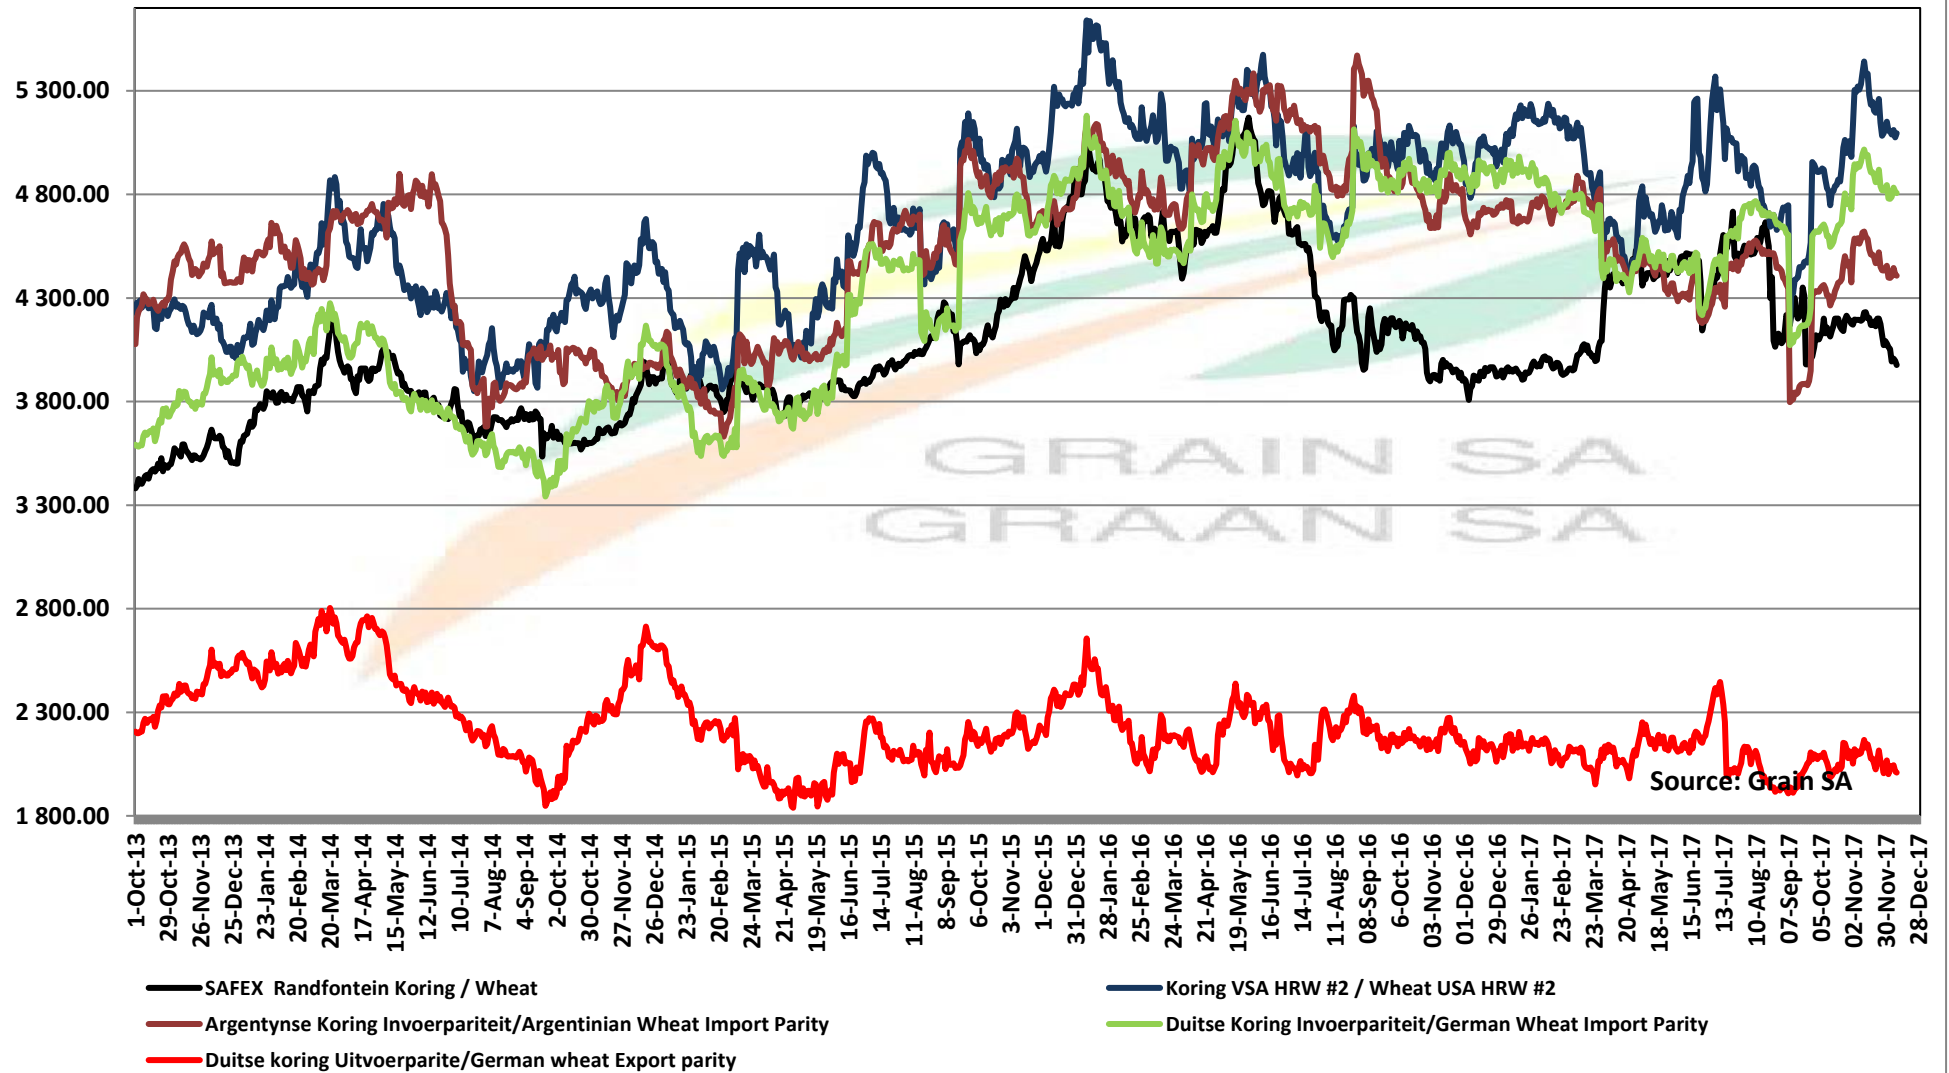

PRICES OF WHEAT DELIVERED IN RANDFONTEIN PRYSE VAN KORING GELEWER IN RANDFONTEIN