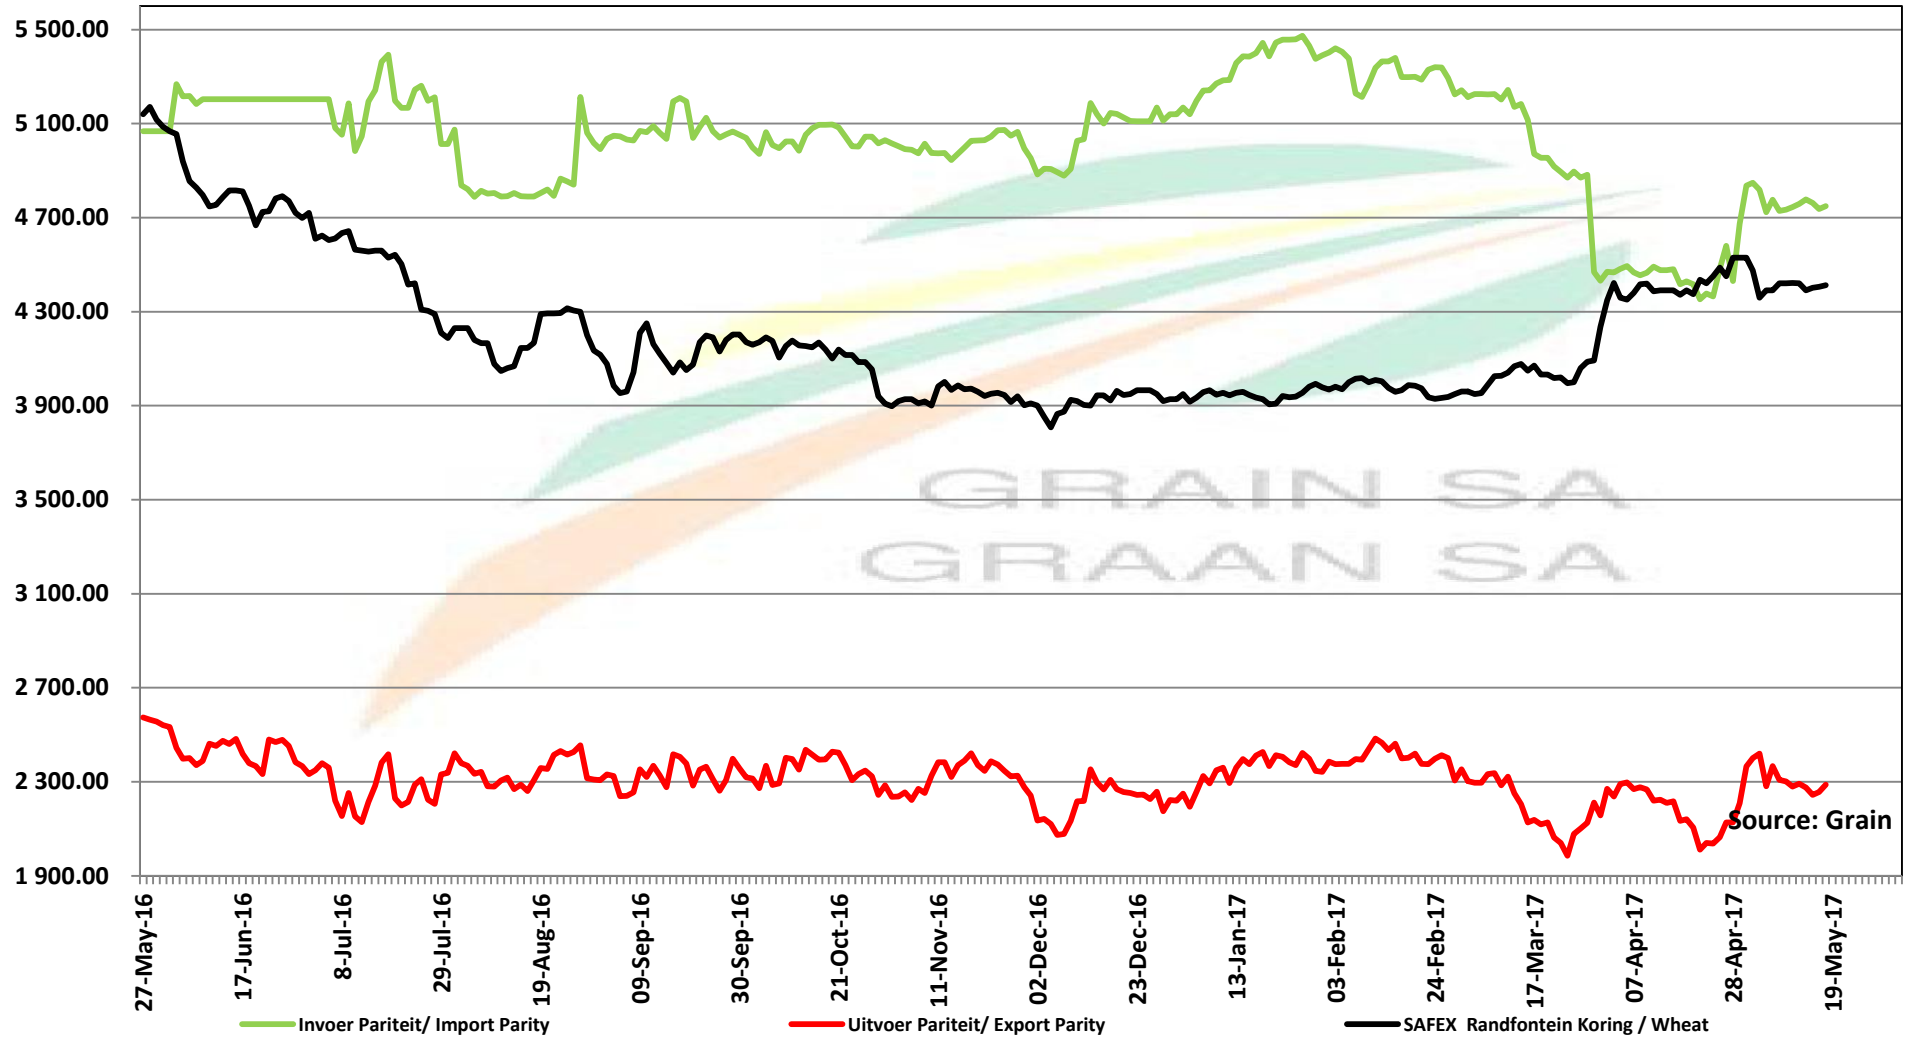

PRICES OF HRW WHEAT DELIVERED IN MEI 2017 (RANDFONTEIN) PRYSE VAN HRW KORING VIR LEWERING IN MAY 2017 (RANDFONTEIN)

Source: Grain