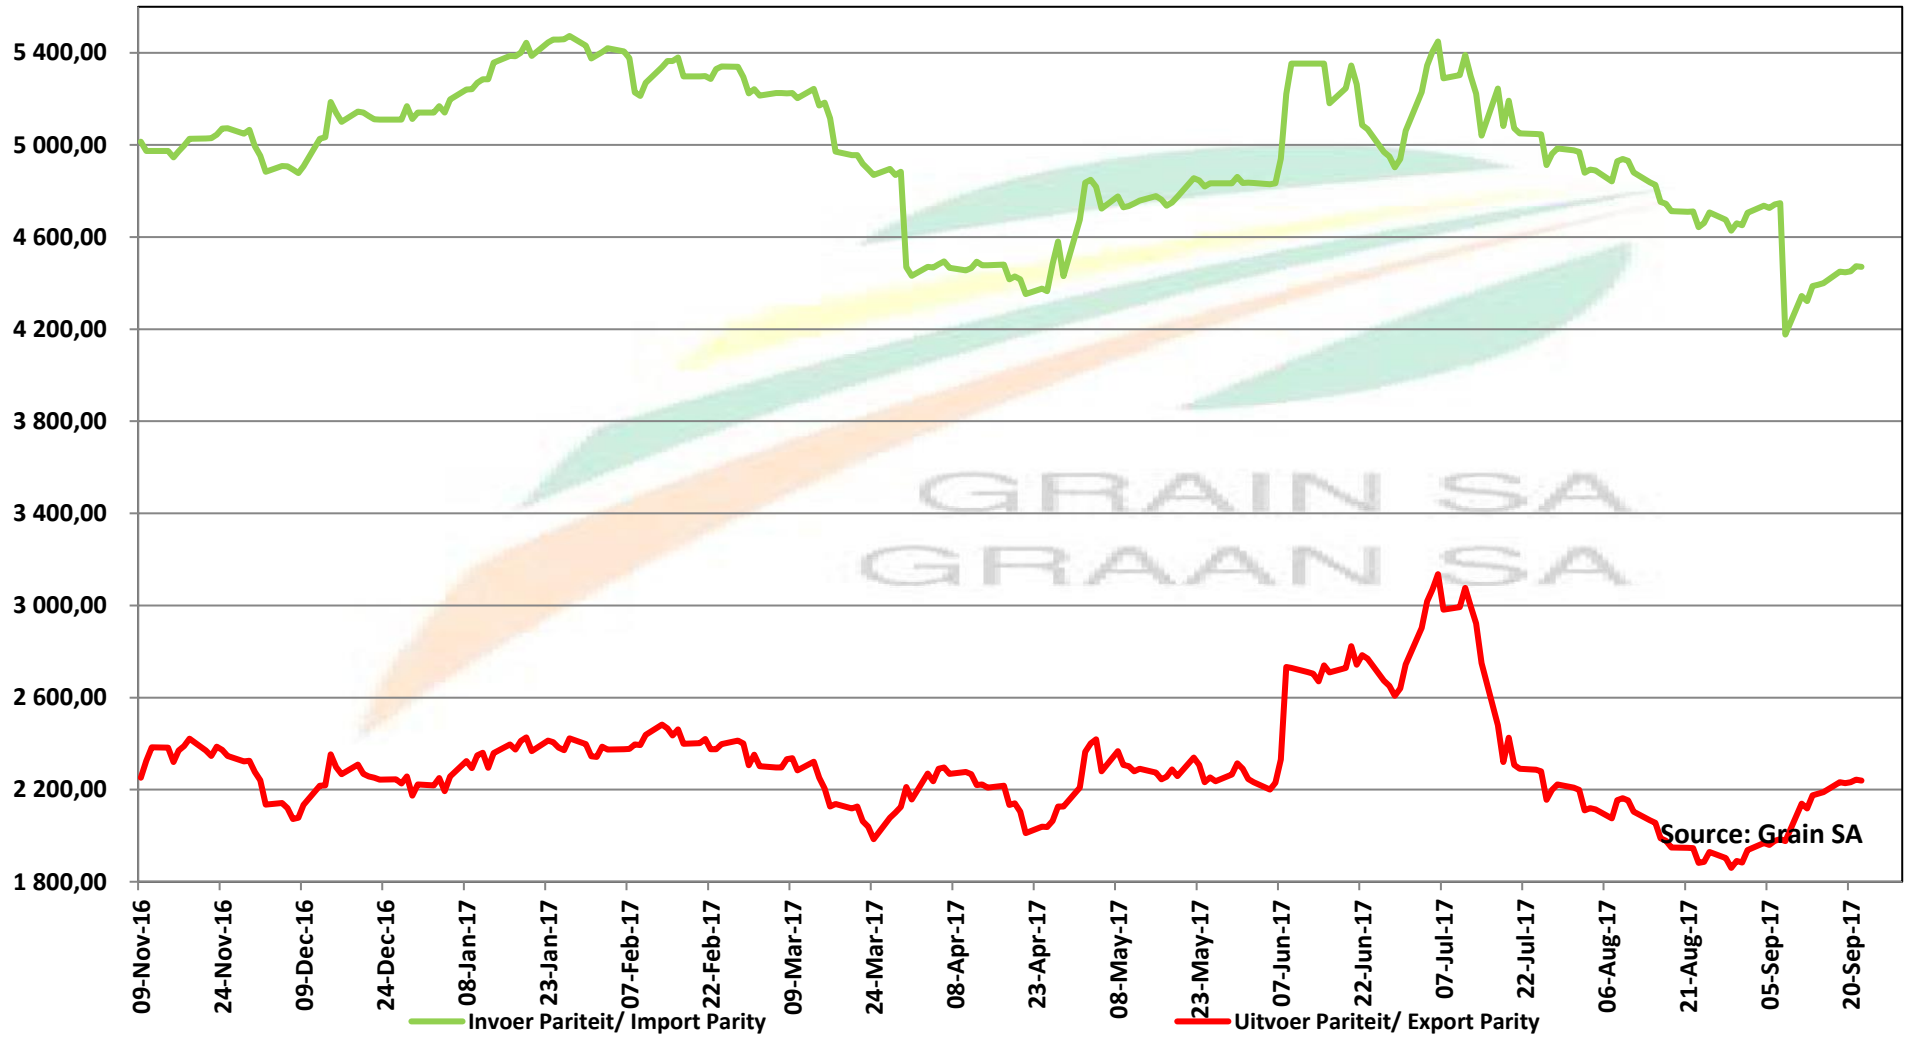

Source: Grain SA

PRICES OF WHEAT DELIVERED IN RANDFONTEIN PRYSE VAN KORING GELEWER IN RANDFONTEIN

PRICES OF RSA AND GERMAN WHEAT DELIVERED IN RANDFONTEIN

PRYSE VAN RSA EN DUITSTE KORING GELEWER IN RANDFONTEIN

PRICES OF HRW WHEAT DELIVERED IN SEP 2017 (RANDFONTEIN)
PRYSE VAN HRW KORING VIR LEWERING IN SEP 2017 (RANDFONTEIN)

Source: Grain SA

PRICES OF WHEAT DELIVERED IN DURBAN HARBOUR PRYSE VAN KORING VIR LEWERING IN DURBAN HAWE