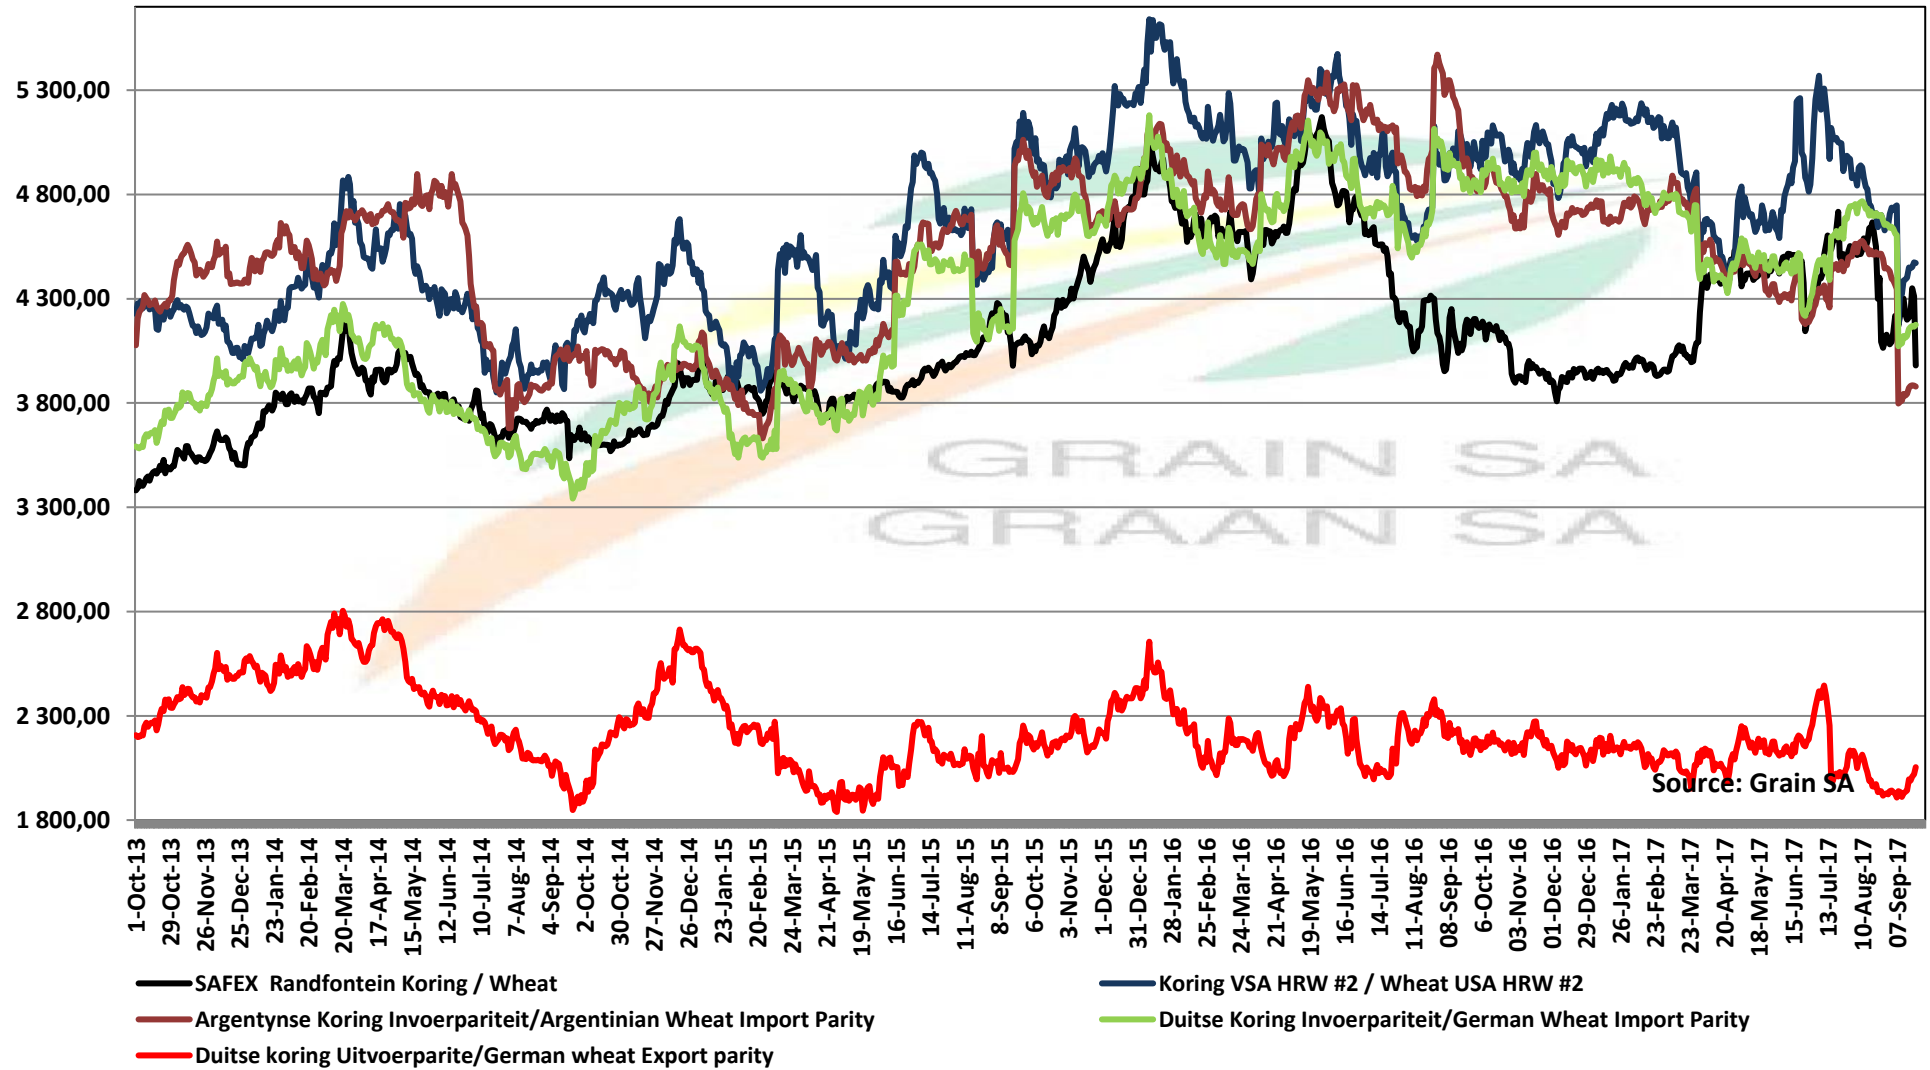

PRICES OF RSA AND ARGENTINE WHEAT DELIVERED IN RANDFONTEIN
PRYSE VAN RSA EN ARGENTYNSE KORING GELEWER IN RANDFONTEIN

Source: Grain SA

PRICES OF SOUTH AFRICAN AND USA WHEAT DELIVERED IN RANDFONTEIN

PRYSE VAN SUID AFRIKAANSE EN VSA KORING GELEWER IN RANDFONTEIN

Source: Grain SA

PRICES OF WHEAT DELIVERED IN RANDFONTEIN PRYSE VAN KORING GELEWER IN RANDFONTEIN

PRICES OF RSA AND GERMAN WHEAT DELIVERED IN RANDFONTEIN

PRYSE VAN RSA EN DUITSTE KORING GELEWER IN RANDFONTEIN