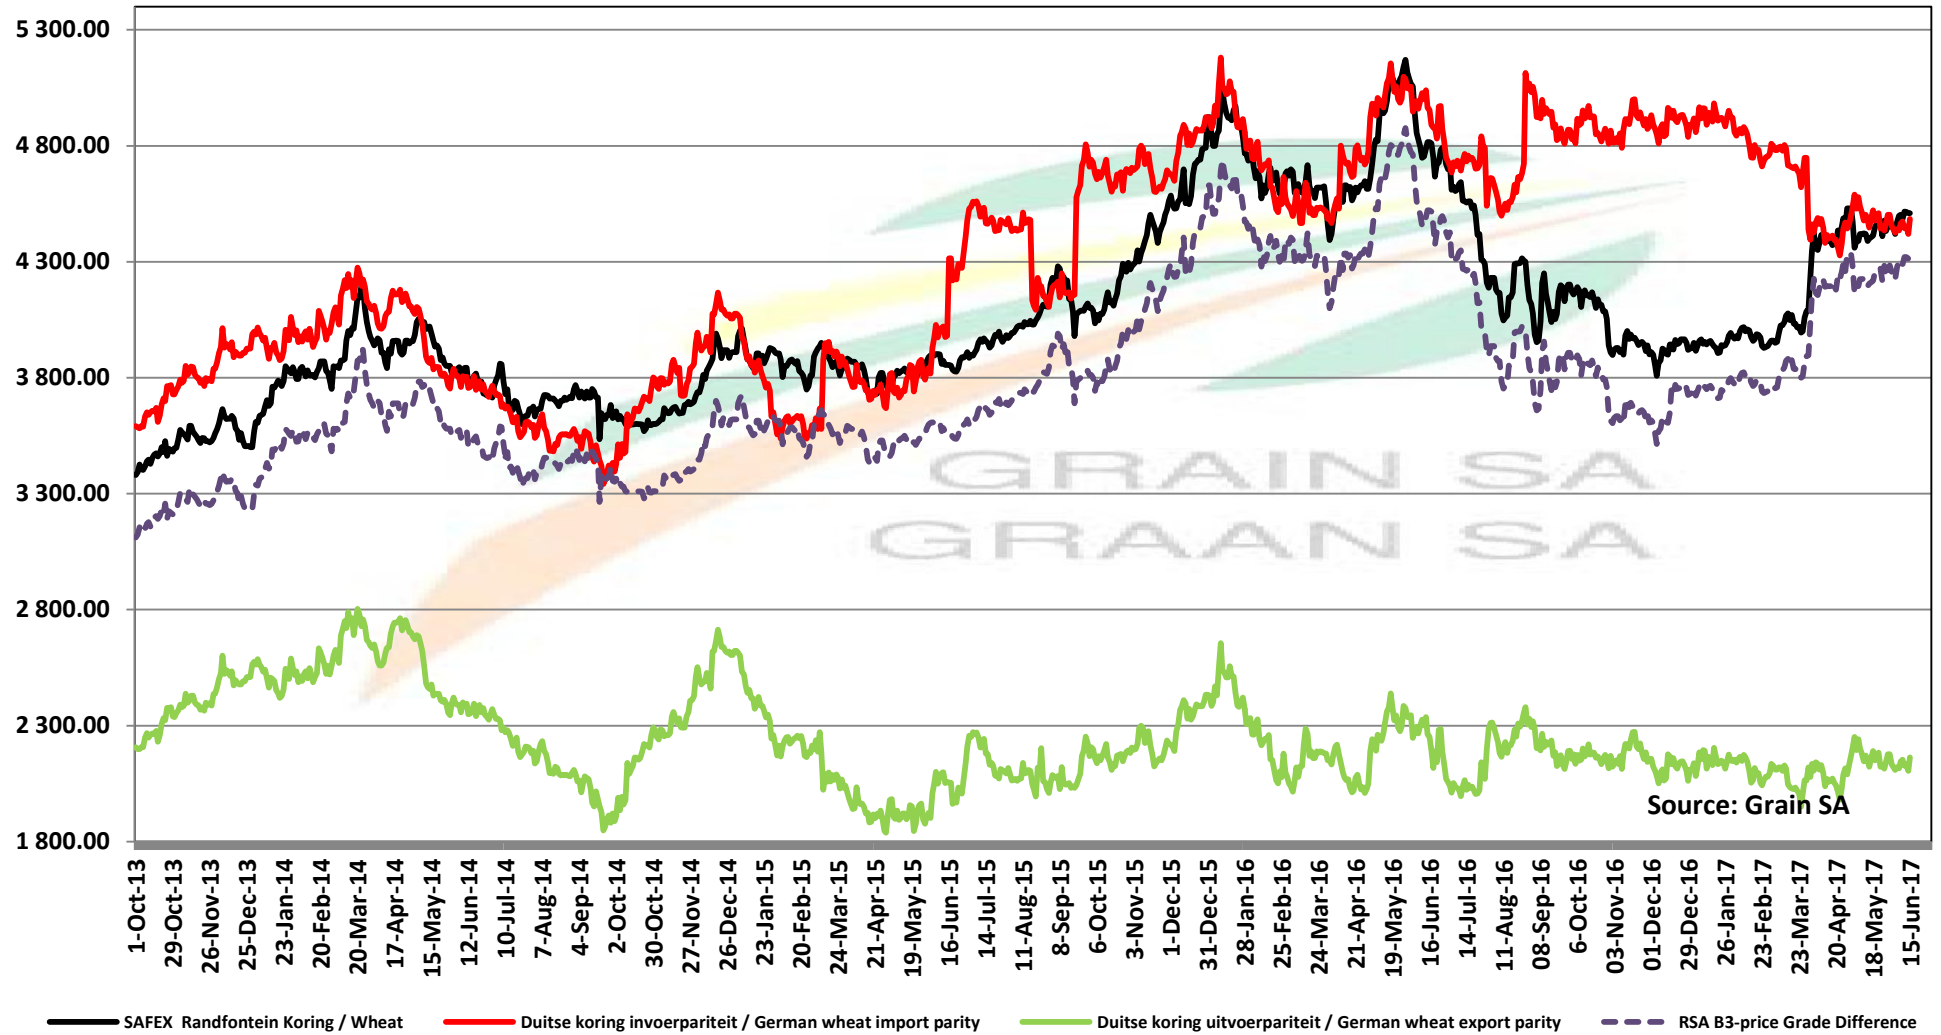

PRICES OF RSA AND GERMAN WHEAT DELIVERED IN RANDFONTEIN

PRYSE VAN RSA EN DUITSTE KORING GELEWER IN RANDFONTEIN