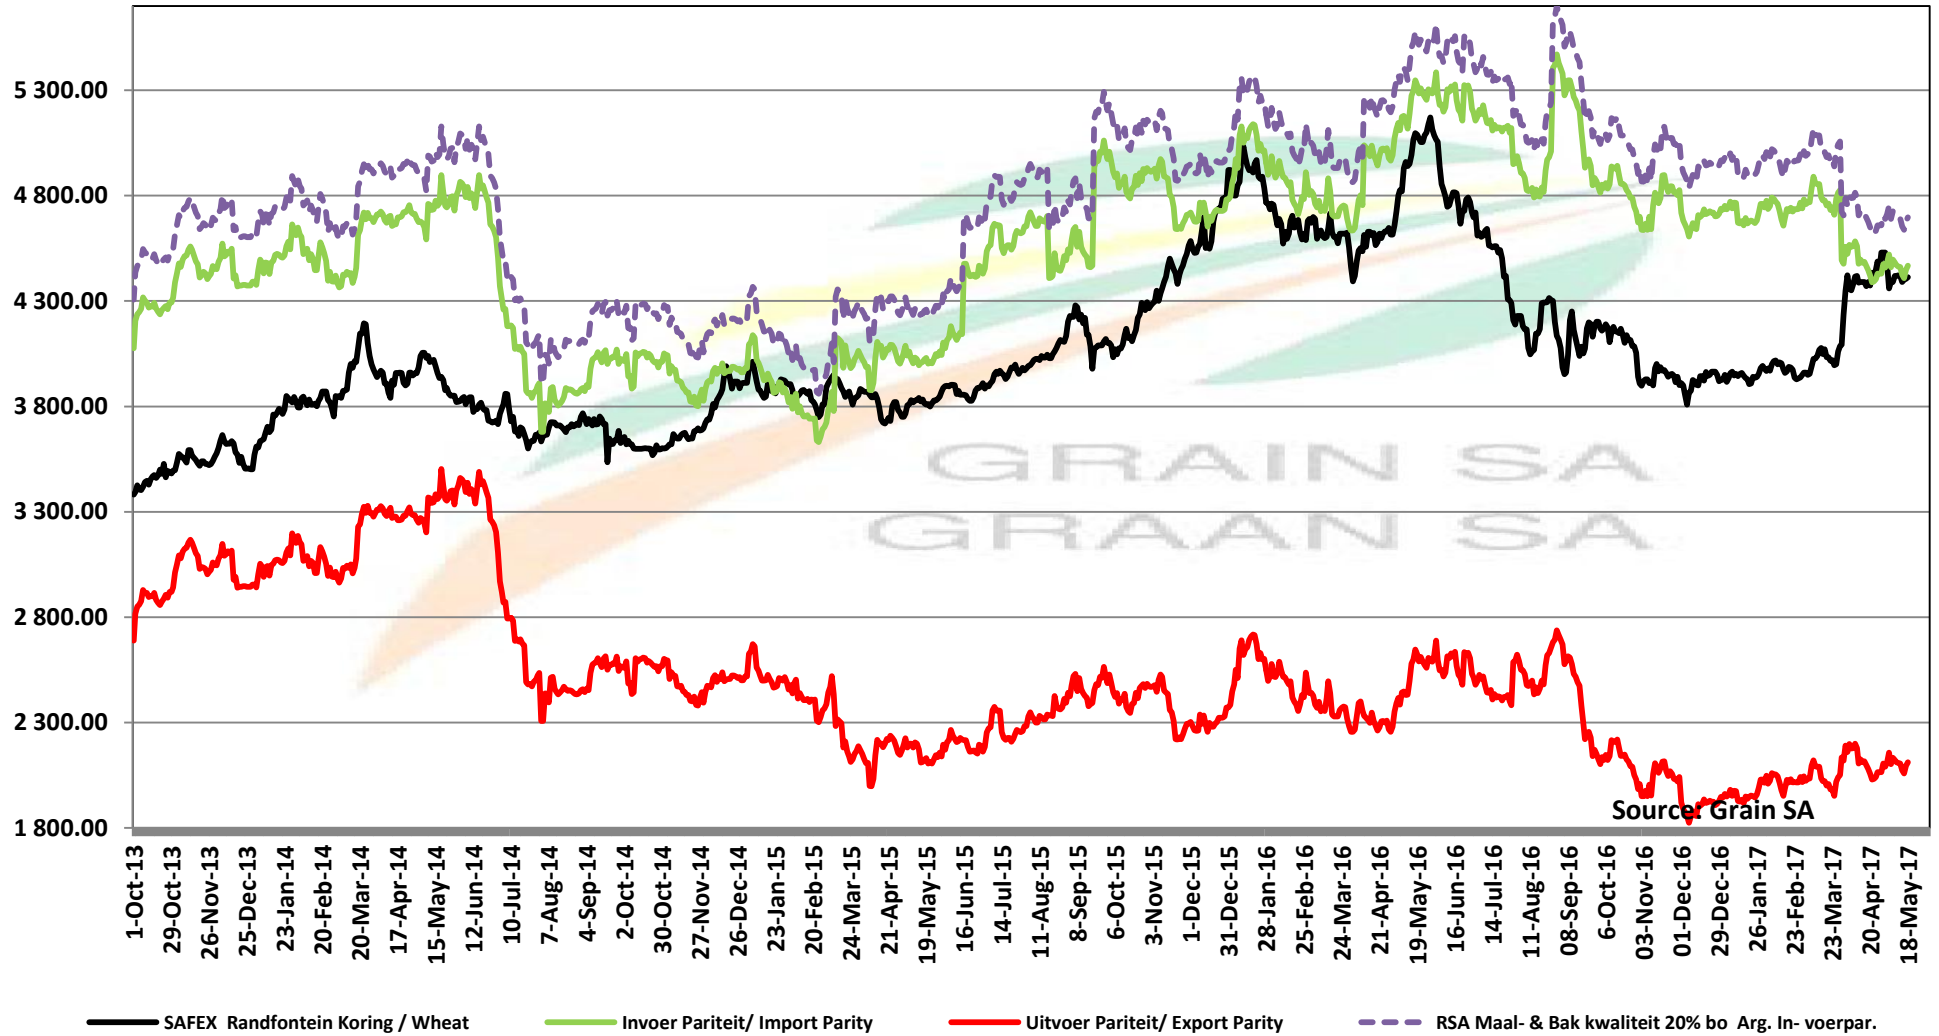

**PRICES OF RSA AND ARGENTINE WHEAT DELIVERED IN RANDFONTEIN**  
**PRYSE VAN RSA EN ARGENTYNSE KORING GELEWER IN RANDFONTEIN**

**PRICES OF SOUTH AFRICAN AND USA WHEAT DELIVERED IN RANDFONTEIN**  
**PRYSE VAN SUID AFRIKAANSE EN VSA KORING GELEWER IN RANDFONTEIN**

Source: Grain SA