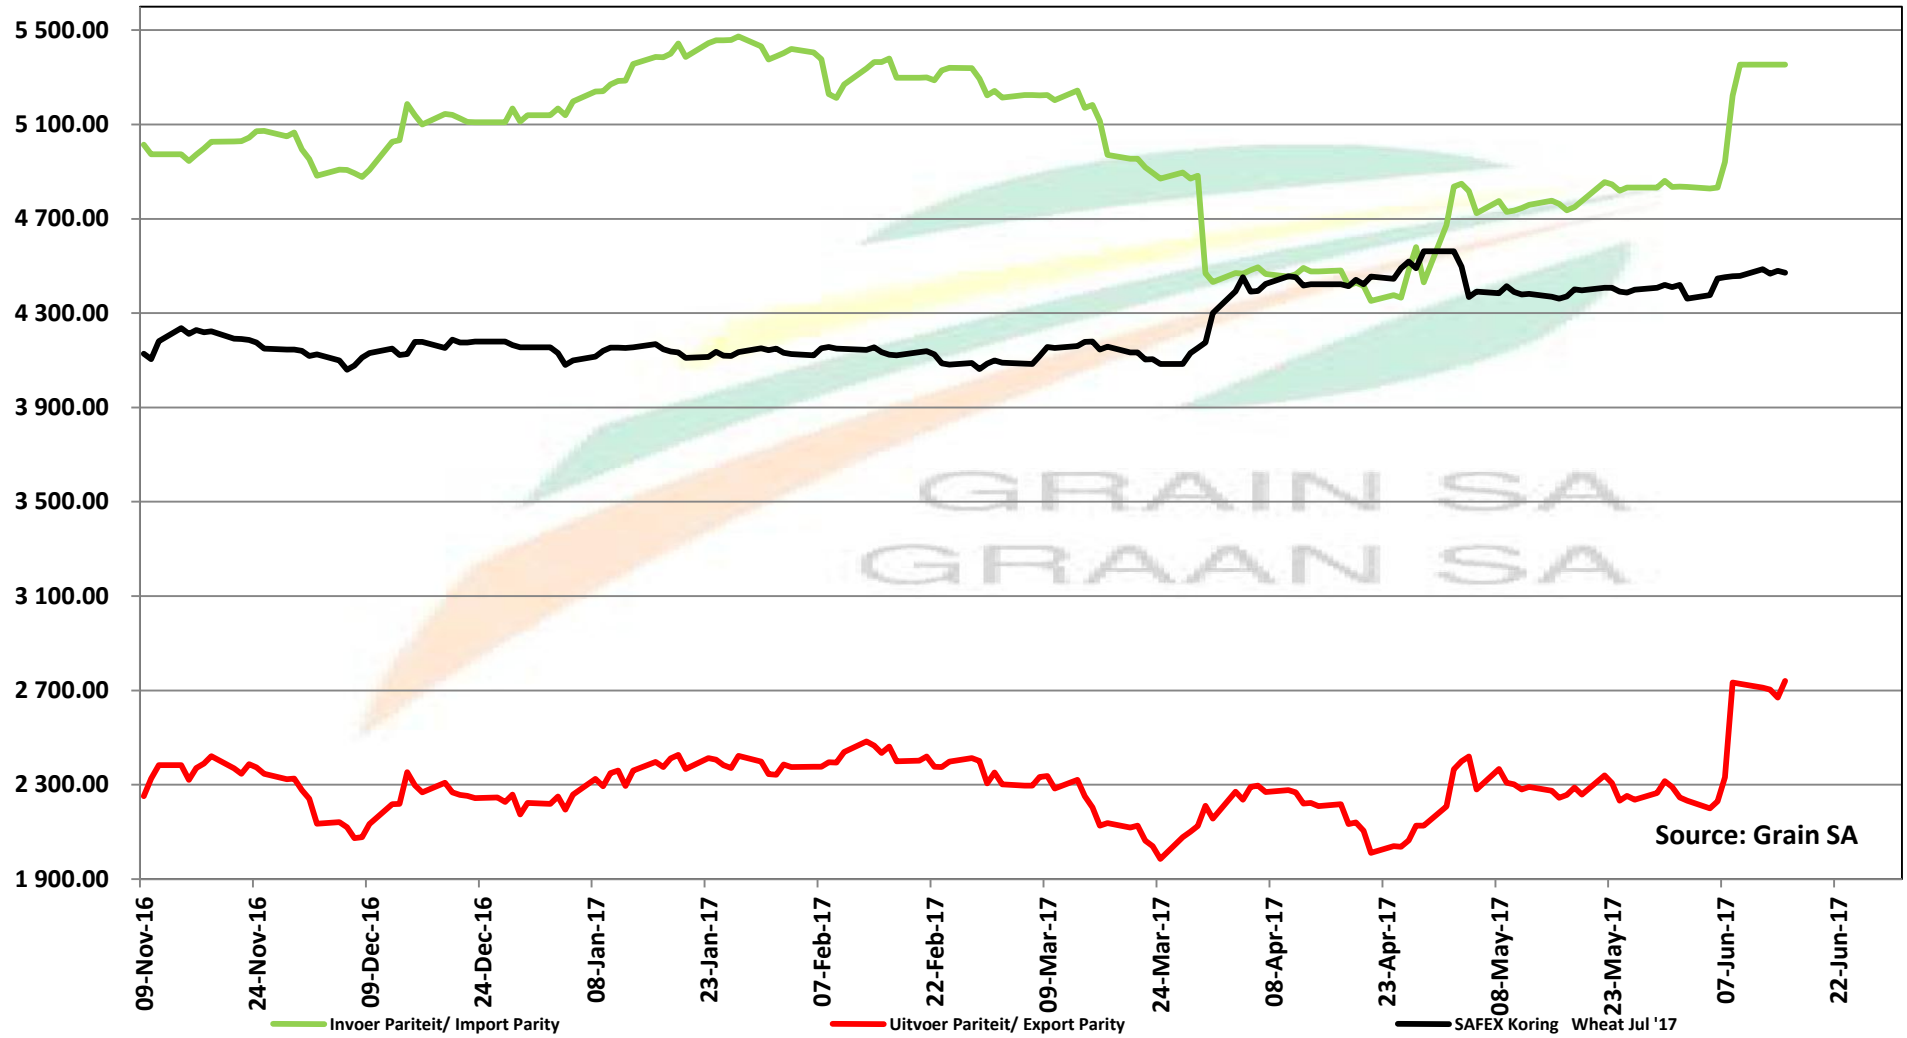

PRICES OF HRW WHEAT DELIVERED IN JUL 2017 (RANDFONTEIN) PRYSE VAN HRW KORING VIR LEWERING IN JUL 2017 (RANDFONTEIN)