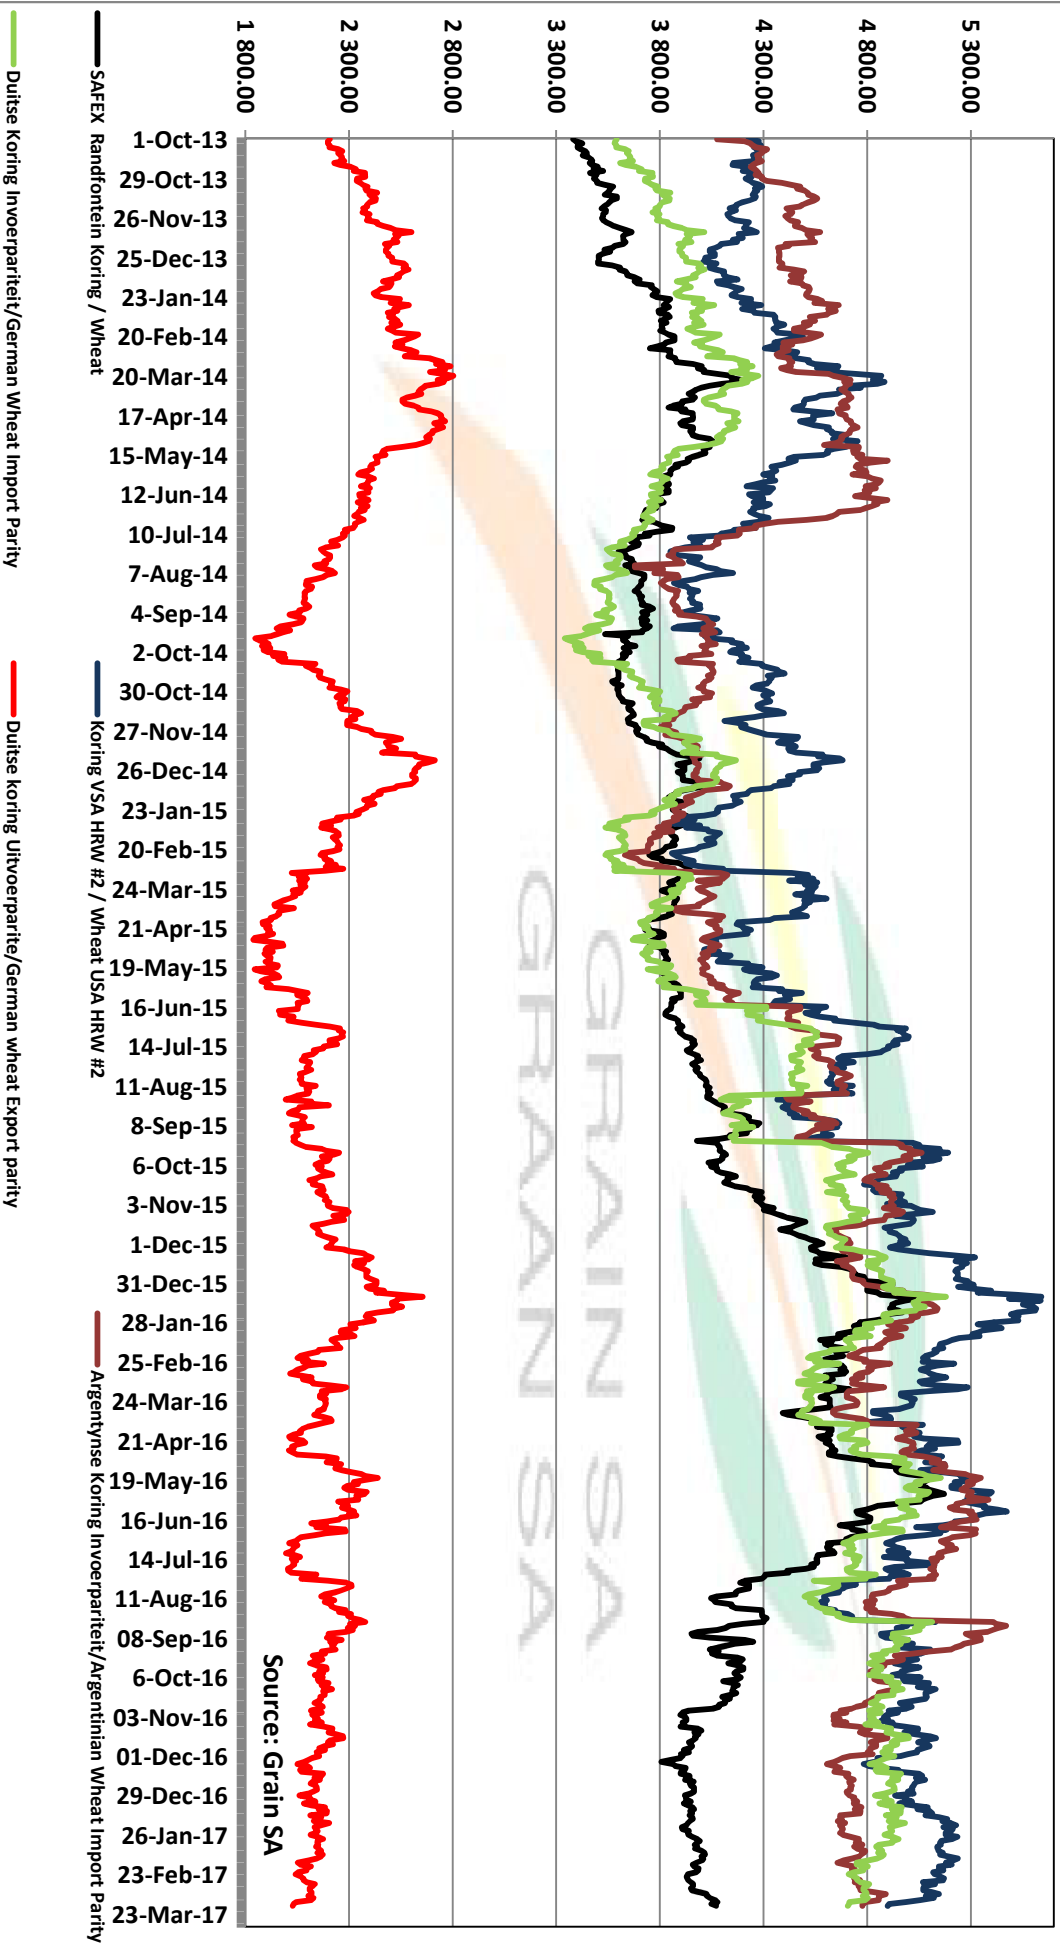

PRICES OF RSA AND ARGENTINE WHEAT DELIVERED IN RANDFONTEIN PRYSE VAN RSA EN ARGENTYNSSE KORING GELEWER IN RANDFONTEIN

PRICES OF SOUTH AFRICAN AND USA WHEAT DELIVERED IN RANDFONTEIN PRYSE VAN SUID AFRIKAANSE EN USA KORING GELEWER IN RANDFONTEIN

Source: Grain SA

PRICES OF WHEAT DELIVERED IN RANDFONTEIN PRYSE VAN KORING GELEWER IN RANDFONTEIN

PRICES OF RSA AND GERMAN WHEAT DELIVERED IN RANDFONTEIN PRYSE VAN RSA EN DUITSTE KORING GELEVER IN RANDFONTEIN