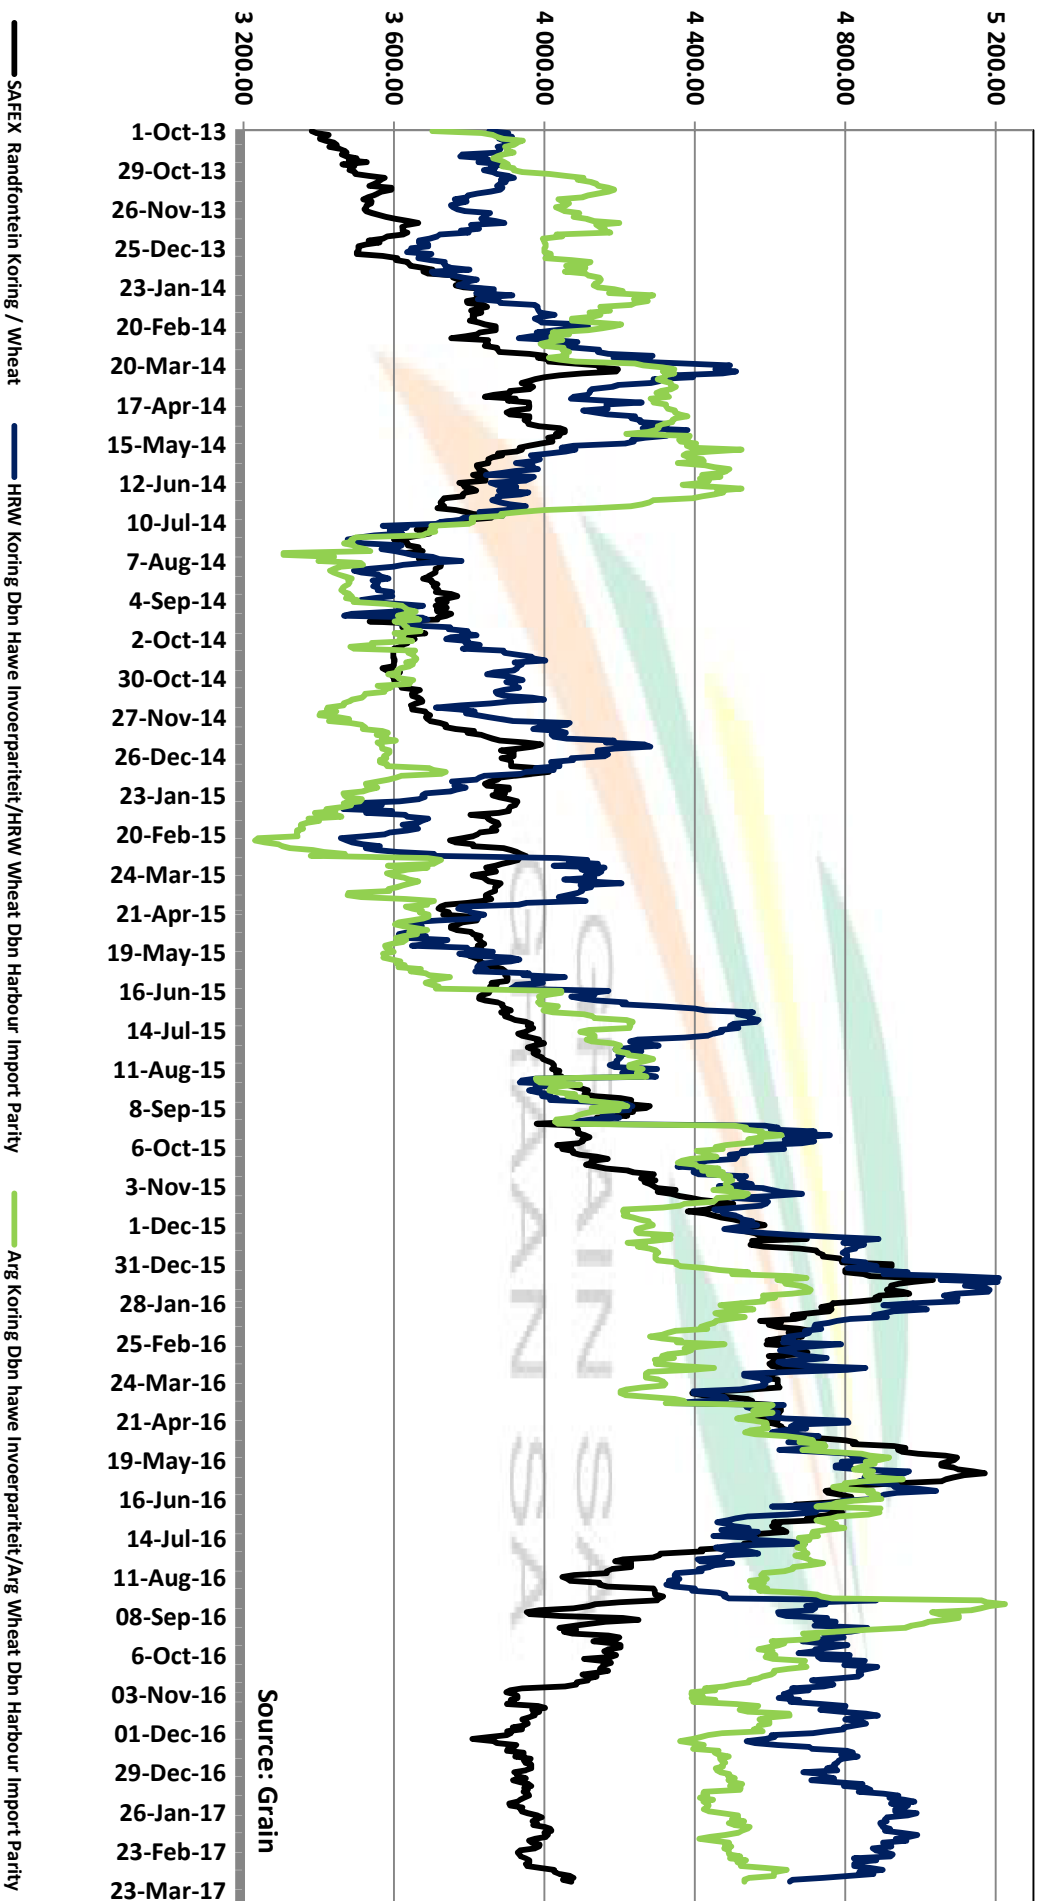

PRICES OF WHEAT DELIVERED IN DURBAN HARBOUR PRYSE VAN KORING VIR LEVERING IN DURBAN HAVO

Source: Grain