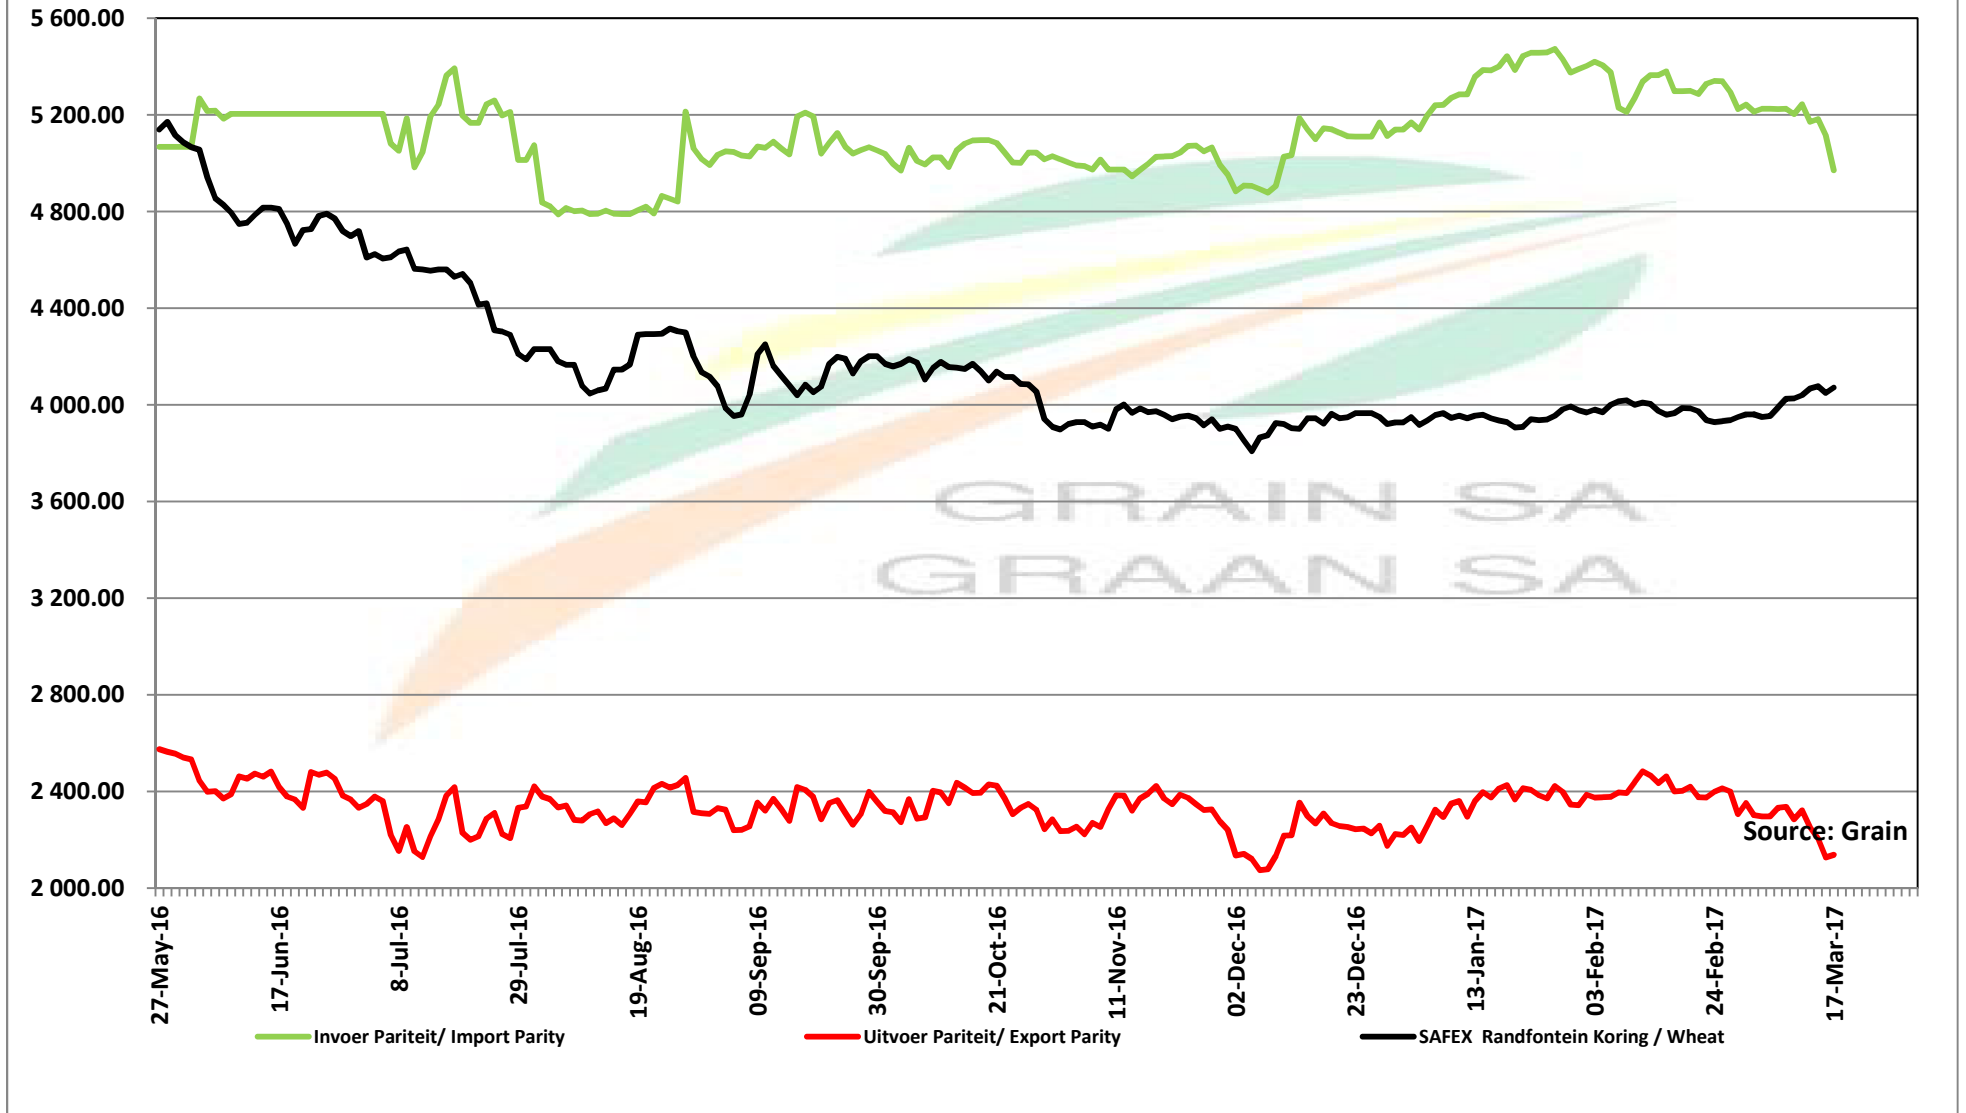

Source: Grain SA

PRICES OF WHEAT DELIVERED IN RANDFONTEIN PRYSE VAN KORING GELEWER IN RANDFONTEIN

PRICES OF RSA AND GERMAN WHEAT DELIVERED IN RANDFONTEIN PRYSE VAN RSA EN DUITSTE KORING GELEVER IN RANDFONTEIN

PRICES OF HRW WHEAT DELIVERED IN MEI 2017 (RANDFONTEIN)
PRYSE VAN HRW KORING VIR LEWERING IN MAY 2017 (RANDFONTEIN)

PRICES OF WHEAT DELIVERED IN DURBAN HARBOUR PRYSE VAN KORING VIR LEVERING IN DURBAN HAVO