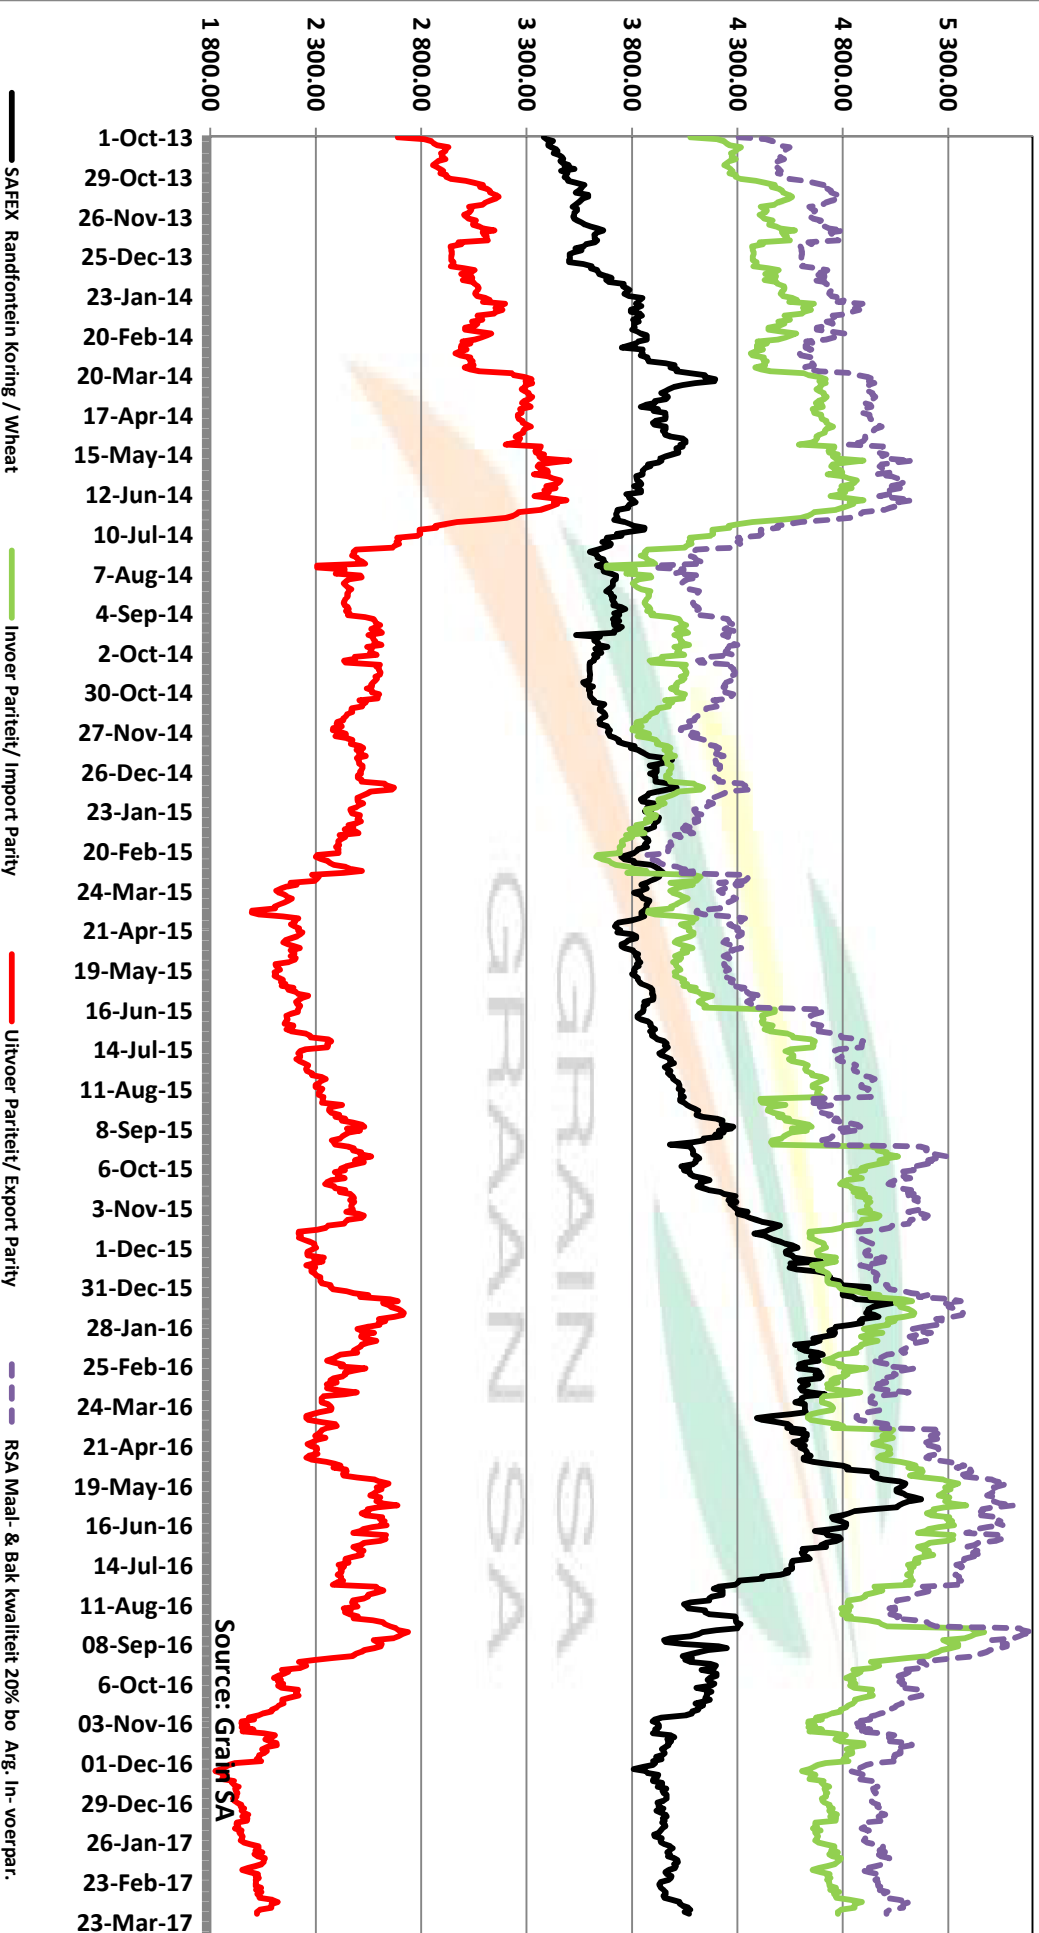

PRICES OF RSA AND ARGENTINE WHEAT DELIVERED IN RANDFONTEIN PRYSE VAN RSA EN ARGENTYNSSE KORING GELEWER IN RANDFONTEIN

PRICES OF SOUTH AFRICAN AND USA WHEAT DELIVERED IN RANDFONTEIN PRYSE VAN SUID AFRIKAANSE EN USA KORING GELEWER IN RANDFONTEIN

Source: Grain SA

PRICES OF WHEAT DELIVERED IN RANDFONTEIN PRYSE VAN KORING GELEWER IN RANDFONTEIN

PRICES OF RSA AND GERMAN WHEAT DELIVERED IN RANDFONTEIN PRYSE VAN RSA EN DUITSTE KORING GELEVER IN RANDFONTEIN

Source: Grain

PRICES OF BARLEY DELIVERED IN RANDFONTEIN PRYSE VAN GARS GELEVER IN RANDFONTEIN

Source: Grain

IMPORT PARITY OF USA HRW AND FRANCE FEED BARLEY INVOERPARITEIT VAN USA HRW KORING EN FRANSE VOERGARS