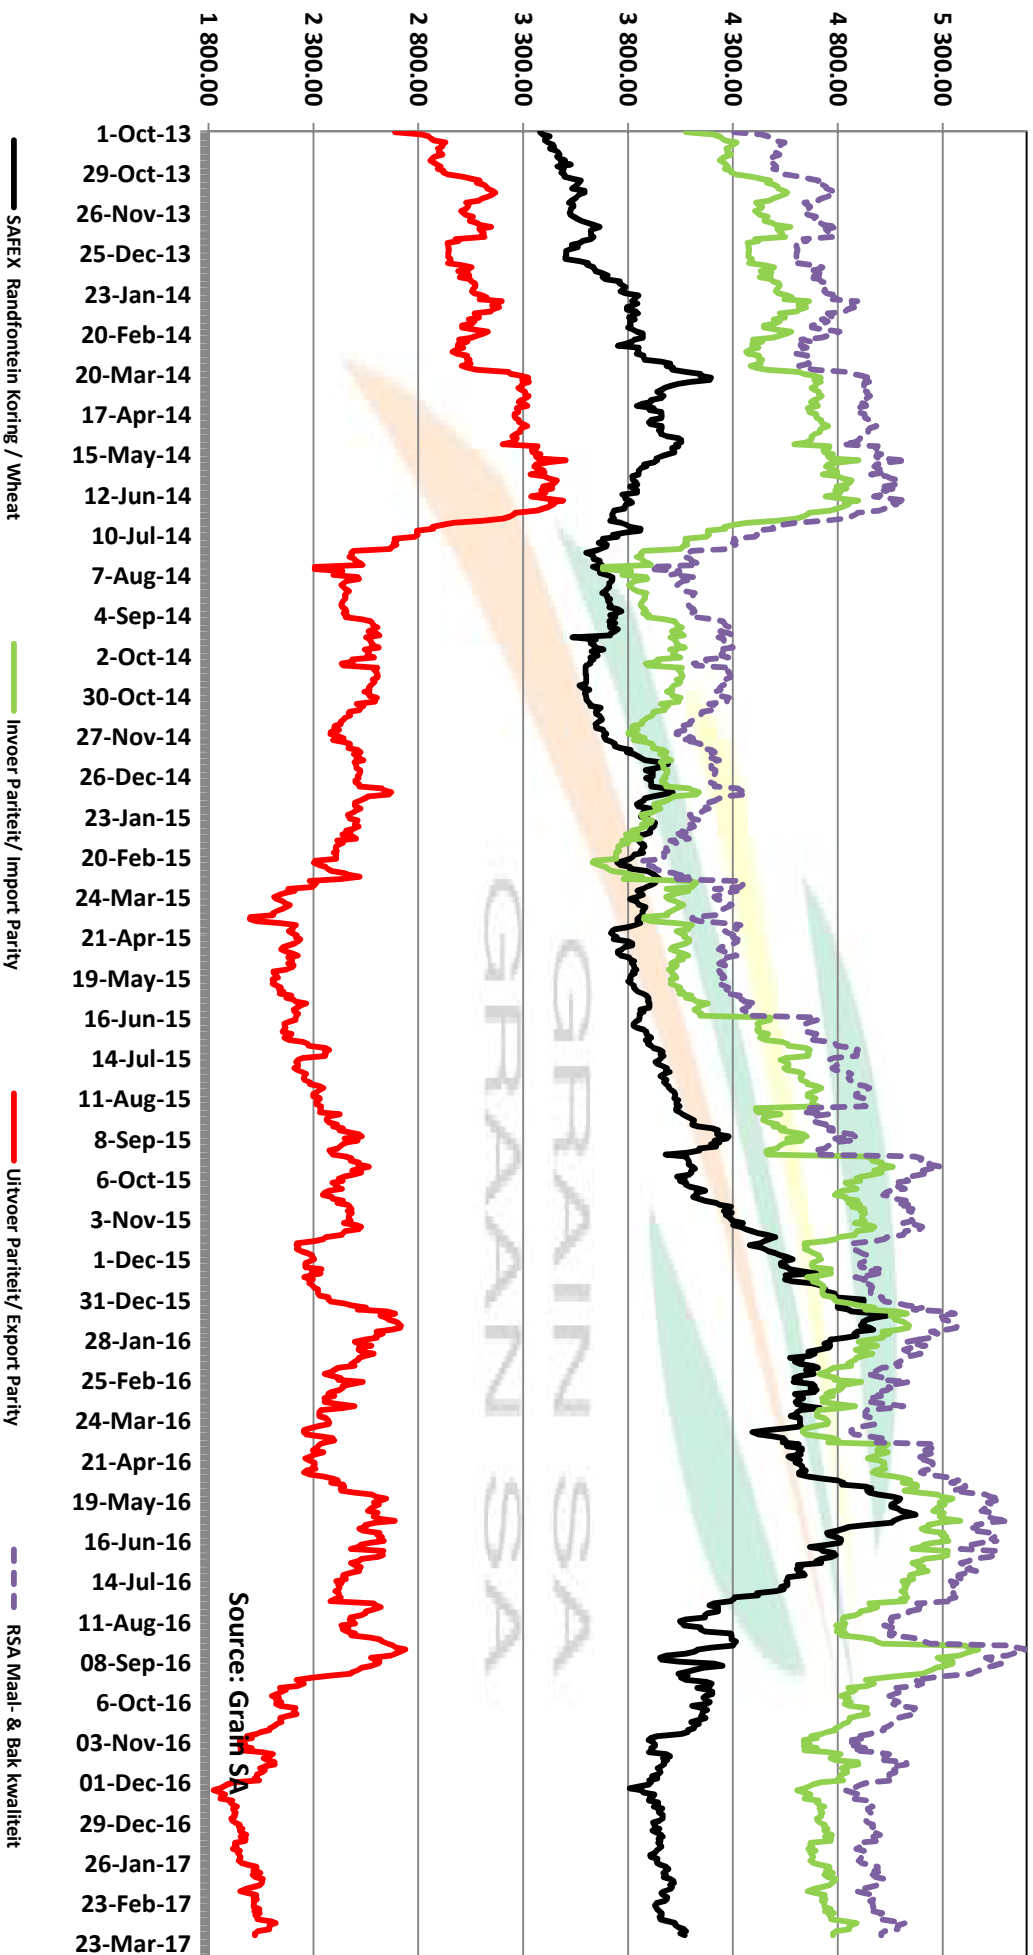

PRICES OF RSA AND ARGENTINE WHEAT DELIVERED IN RANDFONTEIN PRYSE VAN RSA EN ARGENTYNSSE KORING GELEWER IN RANDFONTEIN

PRICES OF SOUTH AFRICAN AND USA WHEAT DELIVERED IN RANDFONTEIN PRYSE VAN SUID AFRIKAANSE EN USA KORING GELEWER IN RANDFONTEIN

Source: Grain SA

PRICES OF WHEAT DELIVERED IN RANDFONTEIN PRYSE VAN KORING GELEWER IN RANDFONTEIN

PRICES OF RSA AND GERMAN WHEAT DELIVERED IN RANDFONTEIN PRYSE VAN RSA EN DUITSTE KORING GELEVER IN RANDFONTEIN