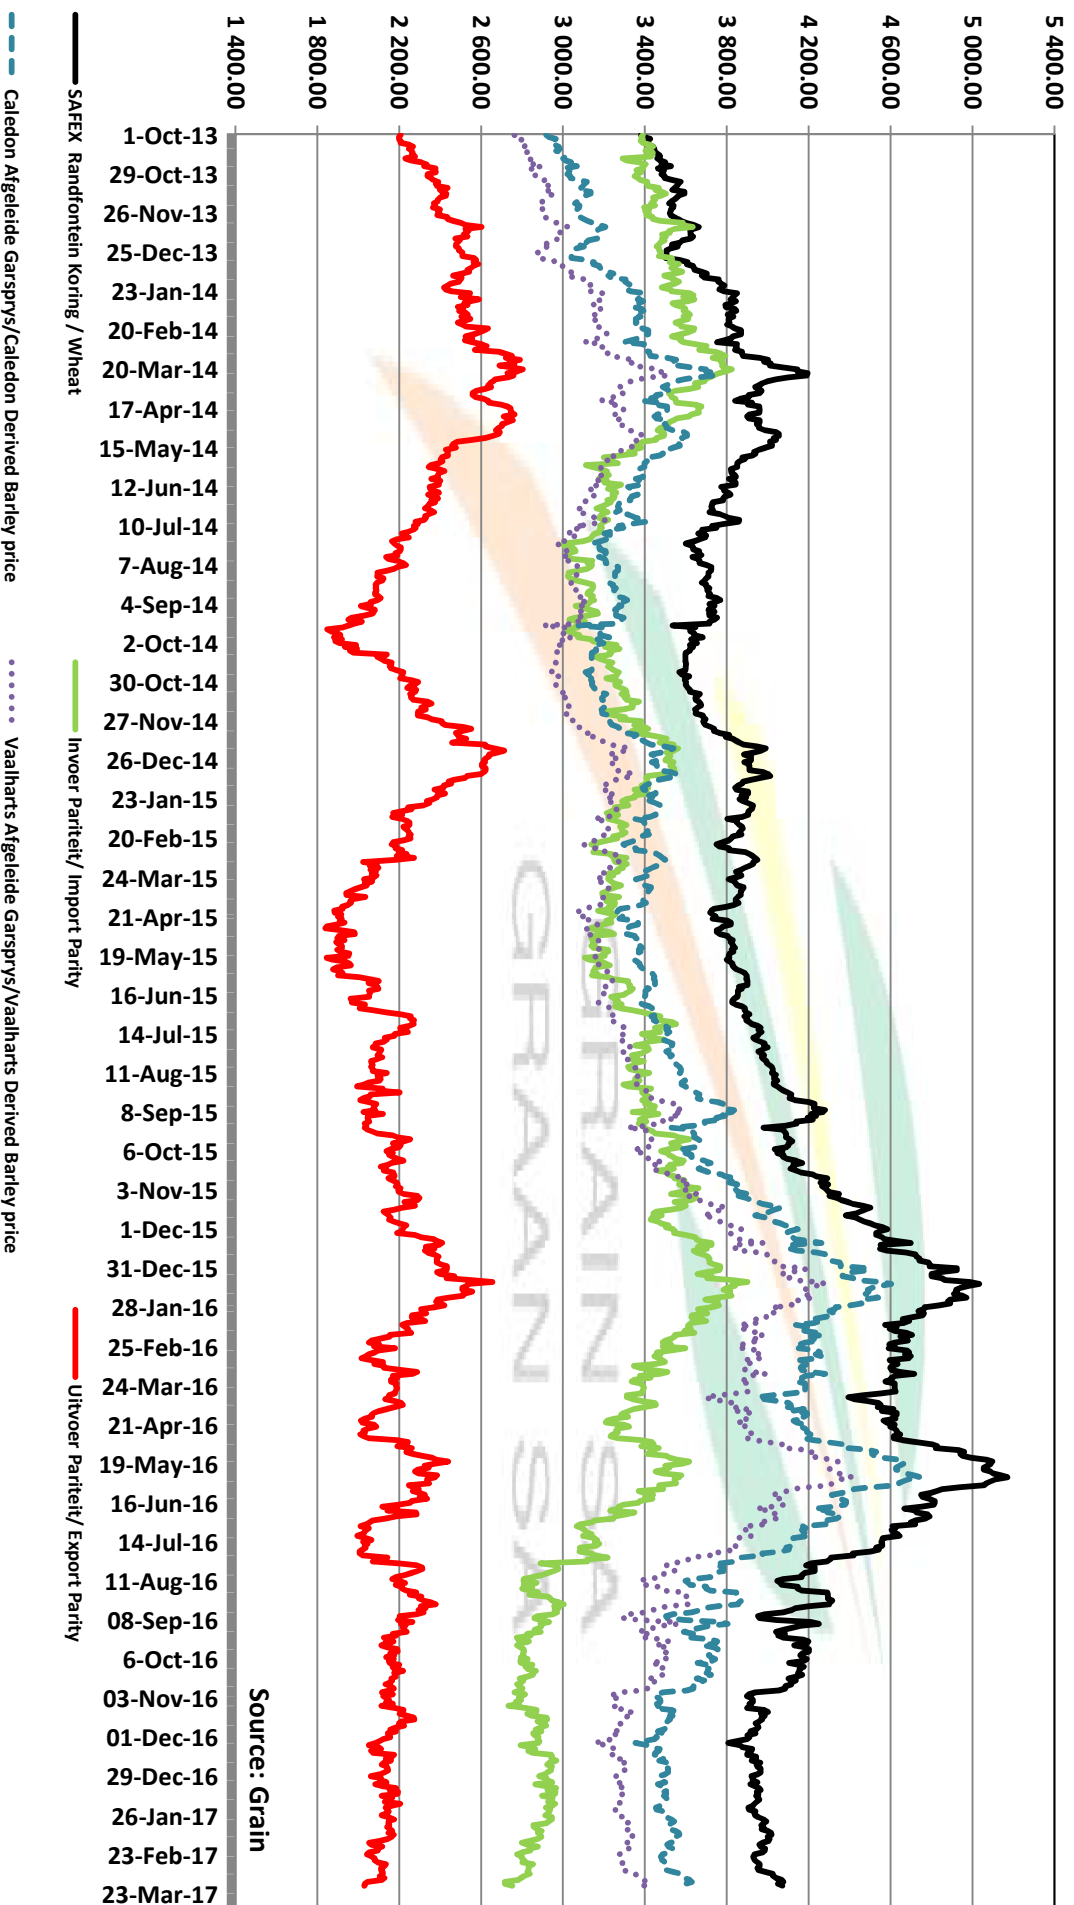

PRICES OF HRW WHEAT DELIVERED IN MEI 2017 (RANDFONTEIN)
PRYSE VAN HRW KORING VIR LEWERING IN MAY 2017 (RANDFONTEIN)

PRICES OF WHEAT DELIVERED IN DURBAN HARBOUR PRYSE VAN KORING VIR LEVERING IN DURBAN HAVO

Source: Grain

PRICES OF BARLEY DELIVERED IN RANDFONTEIN PRYSE VAN GARS GELEVER IN RANDFONTEIN

Source: Grain

IMPORT PARITY OF USA HRW AND FRANCE FEED BARLEY INVOERPARITEIT VAN USA HRW KORING EN FRANSE VOERGARS