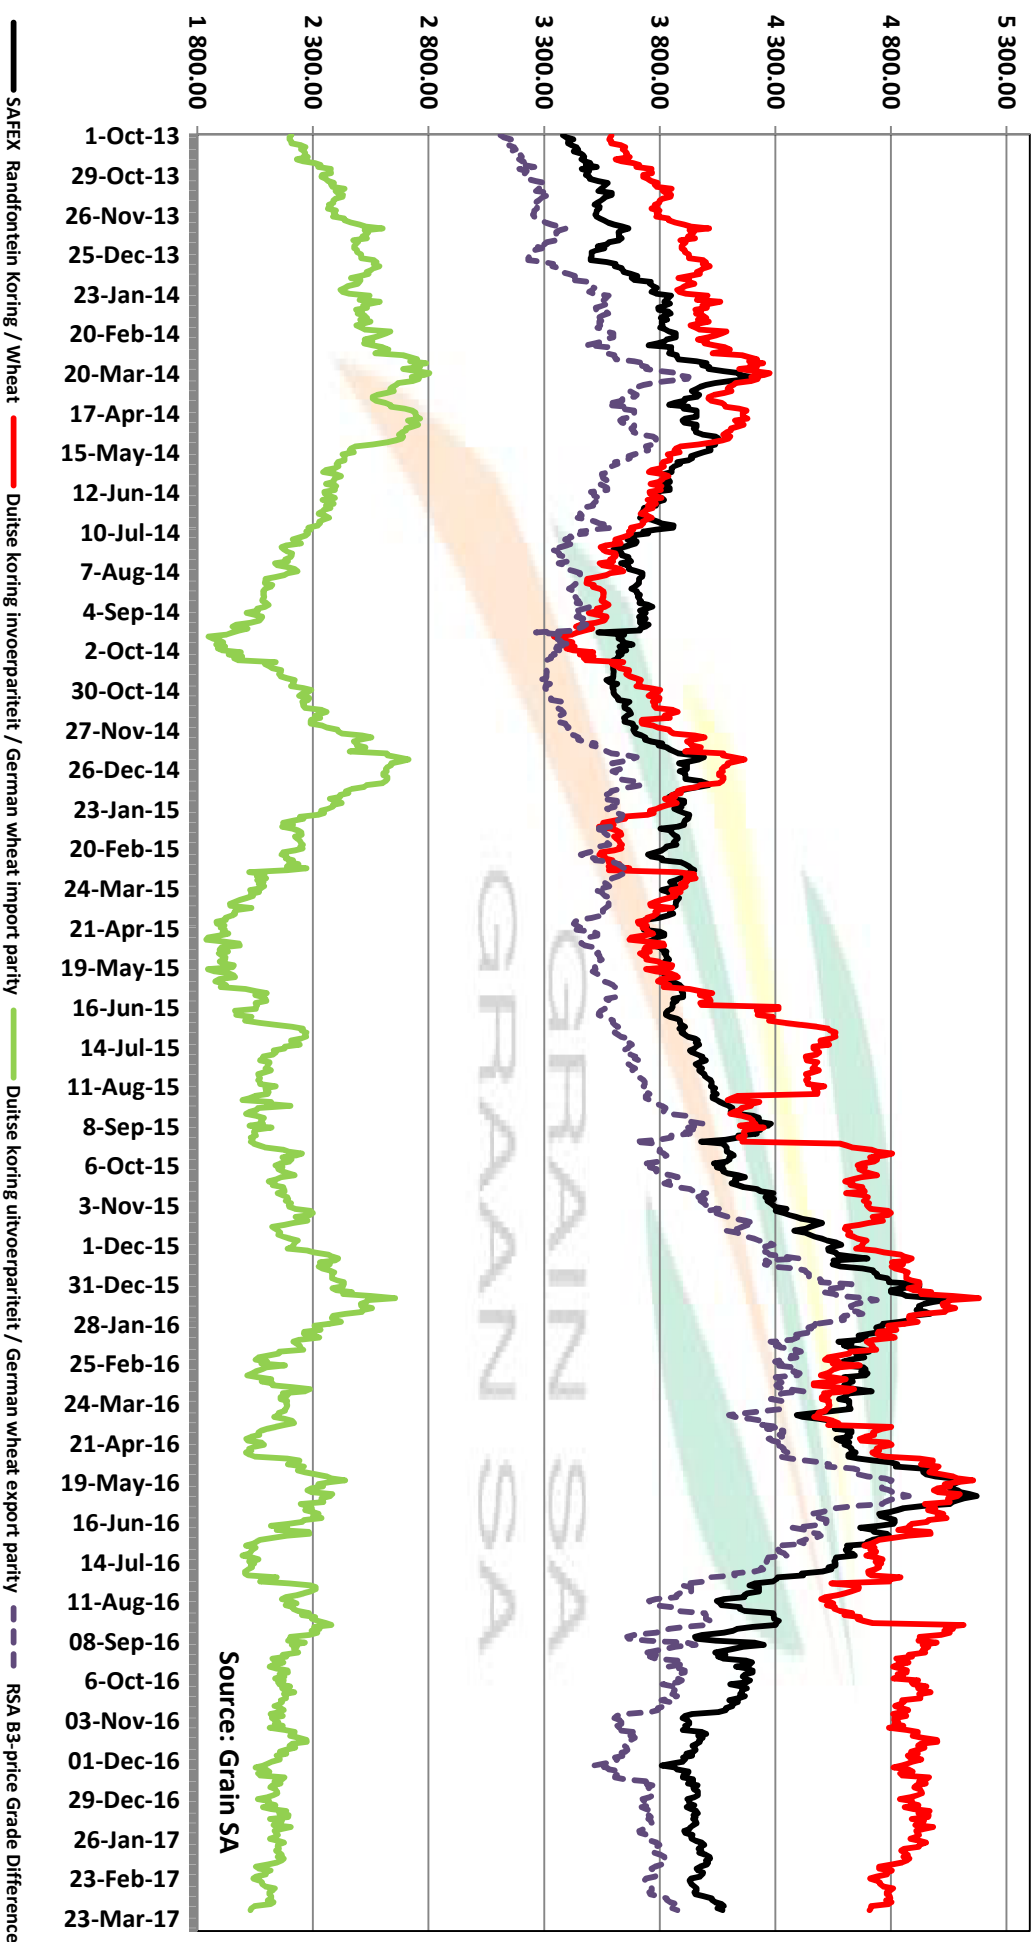

PRICES OF RSA AND ARGENTINE WHEAT DELIVERED IN RANDFONTEIN PRYSE VAN RSA EN ARGENTYNSSE KORING GELEWER IN RANDFONTEIN

PRICES OF SOUTH AFRICAN AND USA WHEAT DELIVERED IN RANDFONTEIN PRYSE VAN SUID AFRIKAANSE EN USA KORING GELEWER IN RANDFONTEIN

Source: Grain SA

PRICES OF WHEAT DELIVERED IN RANDFONTEIN PRYSE VAN KORING GELEWER IN RANDFONTEIN

PRICES OF RSA AND GERMAN WHEAT DELIVERED IN RANDFONTEIN PRYSE VAN RSA EN DUITSTE KORING GELEVER IN RANDFONTEIN