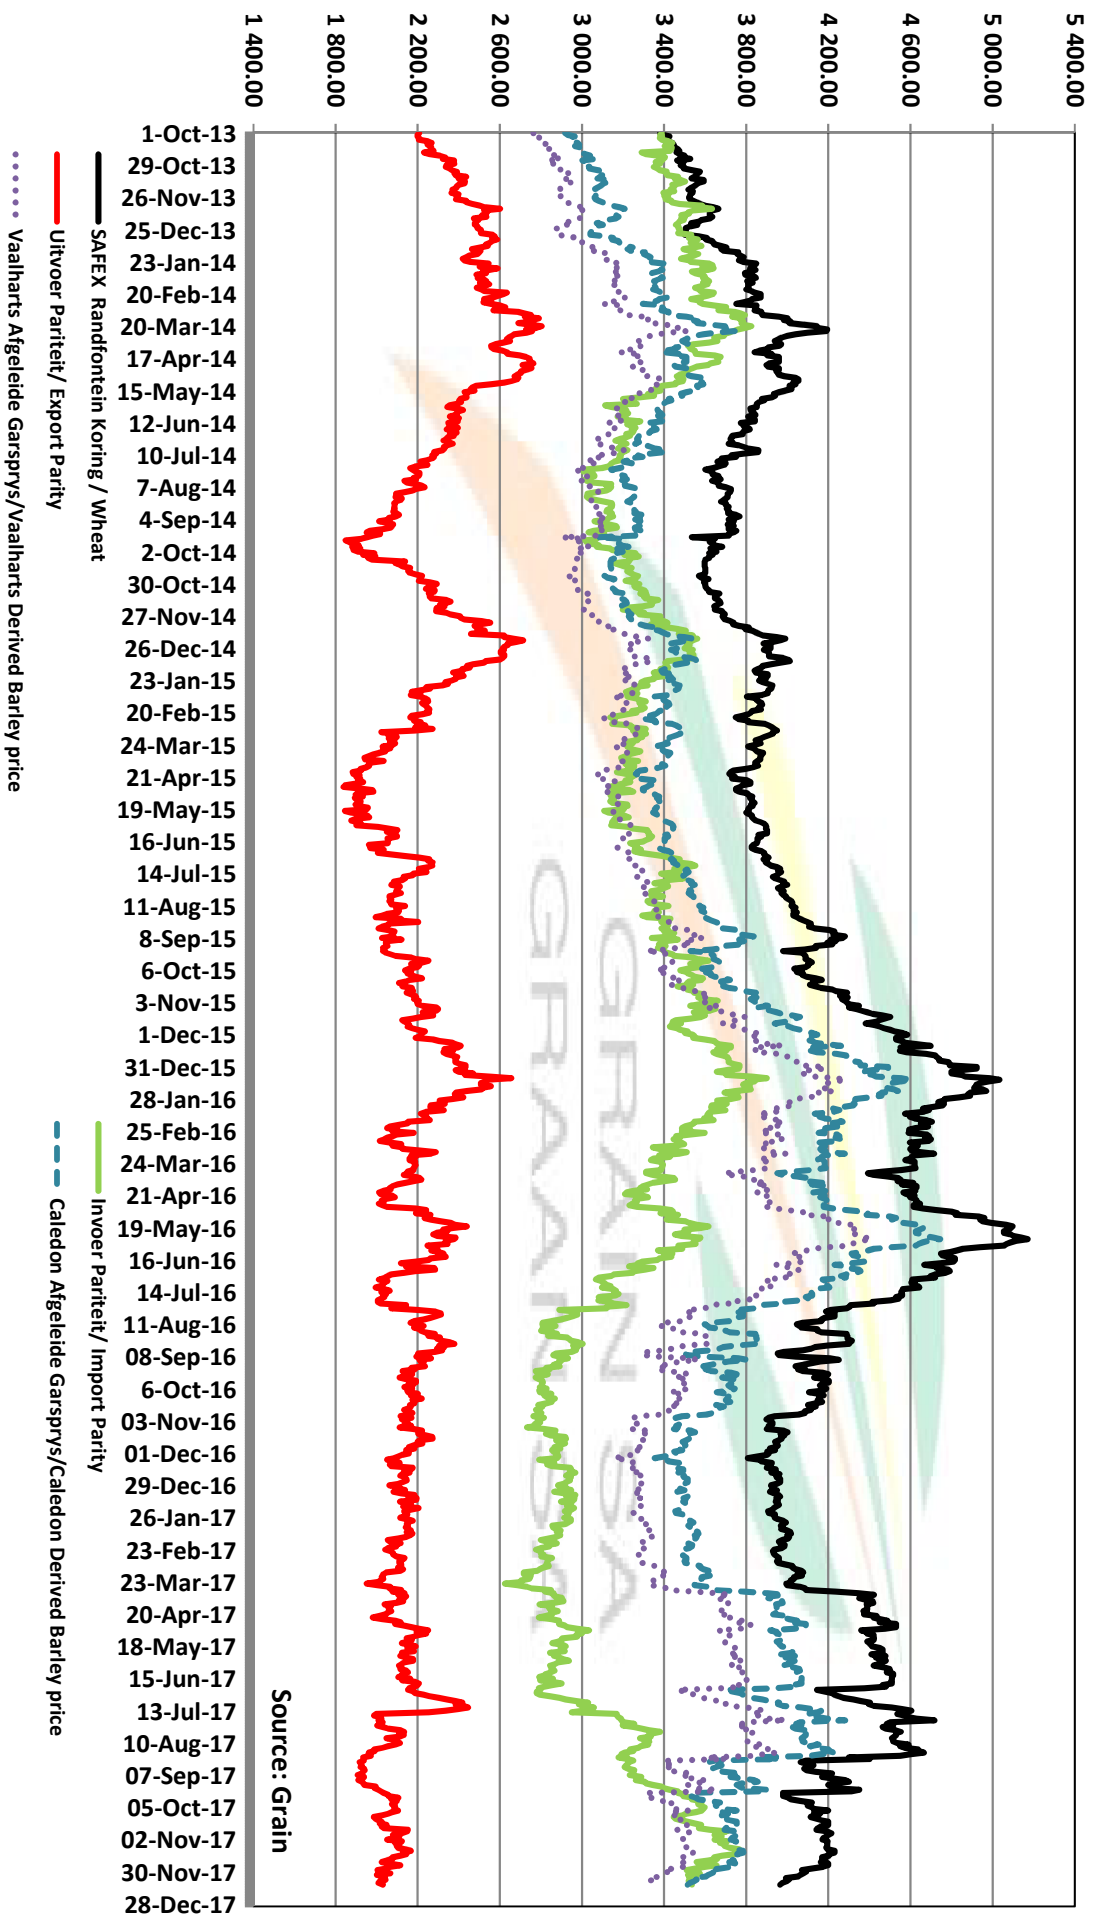

PRICES OF BARLEY DELIVERED IN RANDFONTEIN PRYSE VAN GARS GELEWER IN RANDFONTEIN

Source: Grain