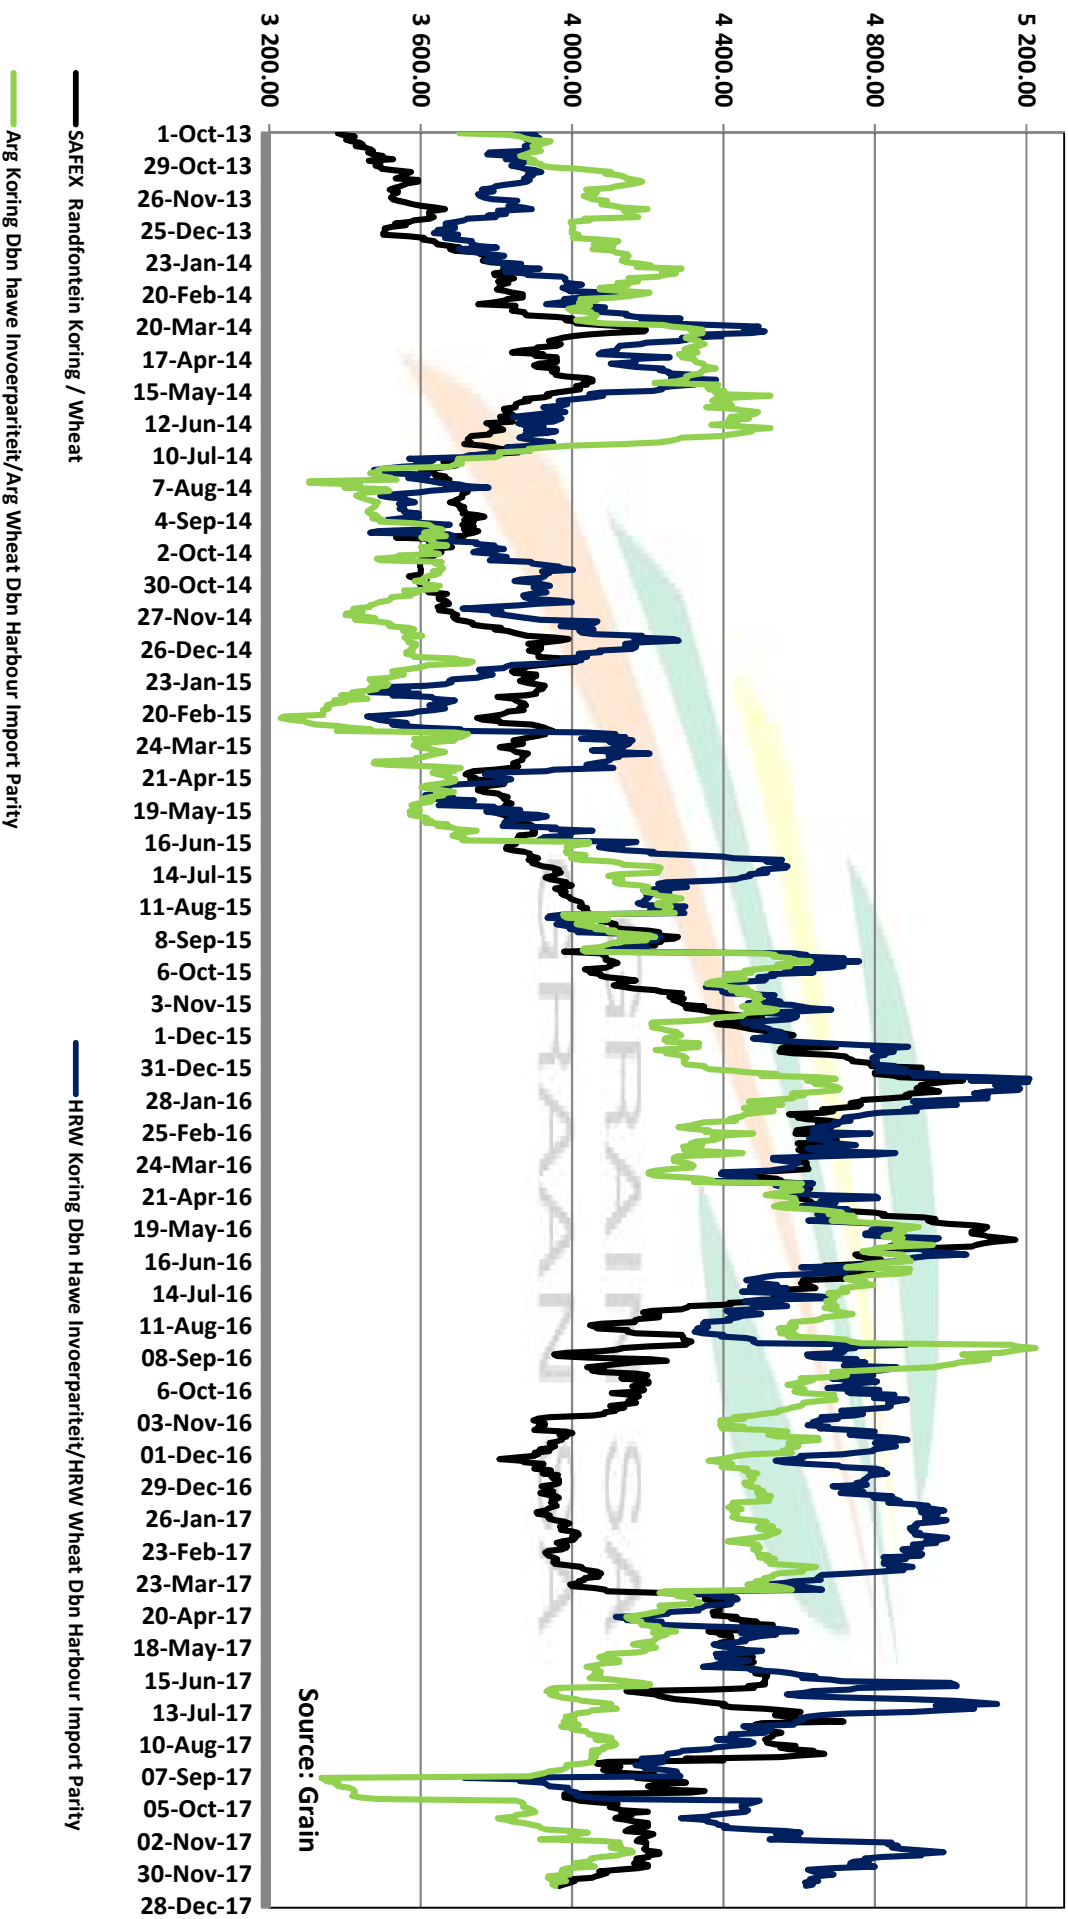

PRICES OF WHEAT DELIVERED IN DURBAN HARBOUR PRYSE VAN KORING VIR LEVERING IN DURBAN HAVRE