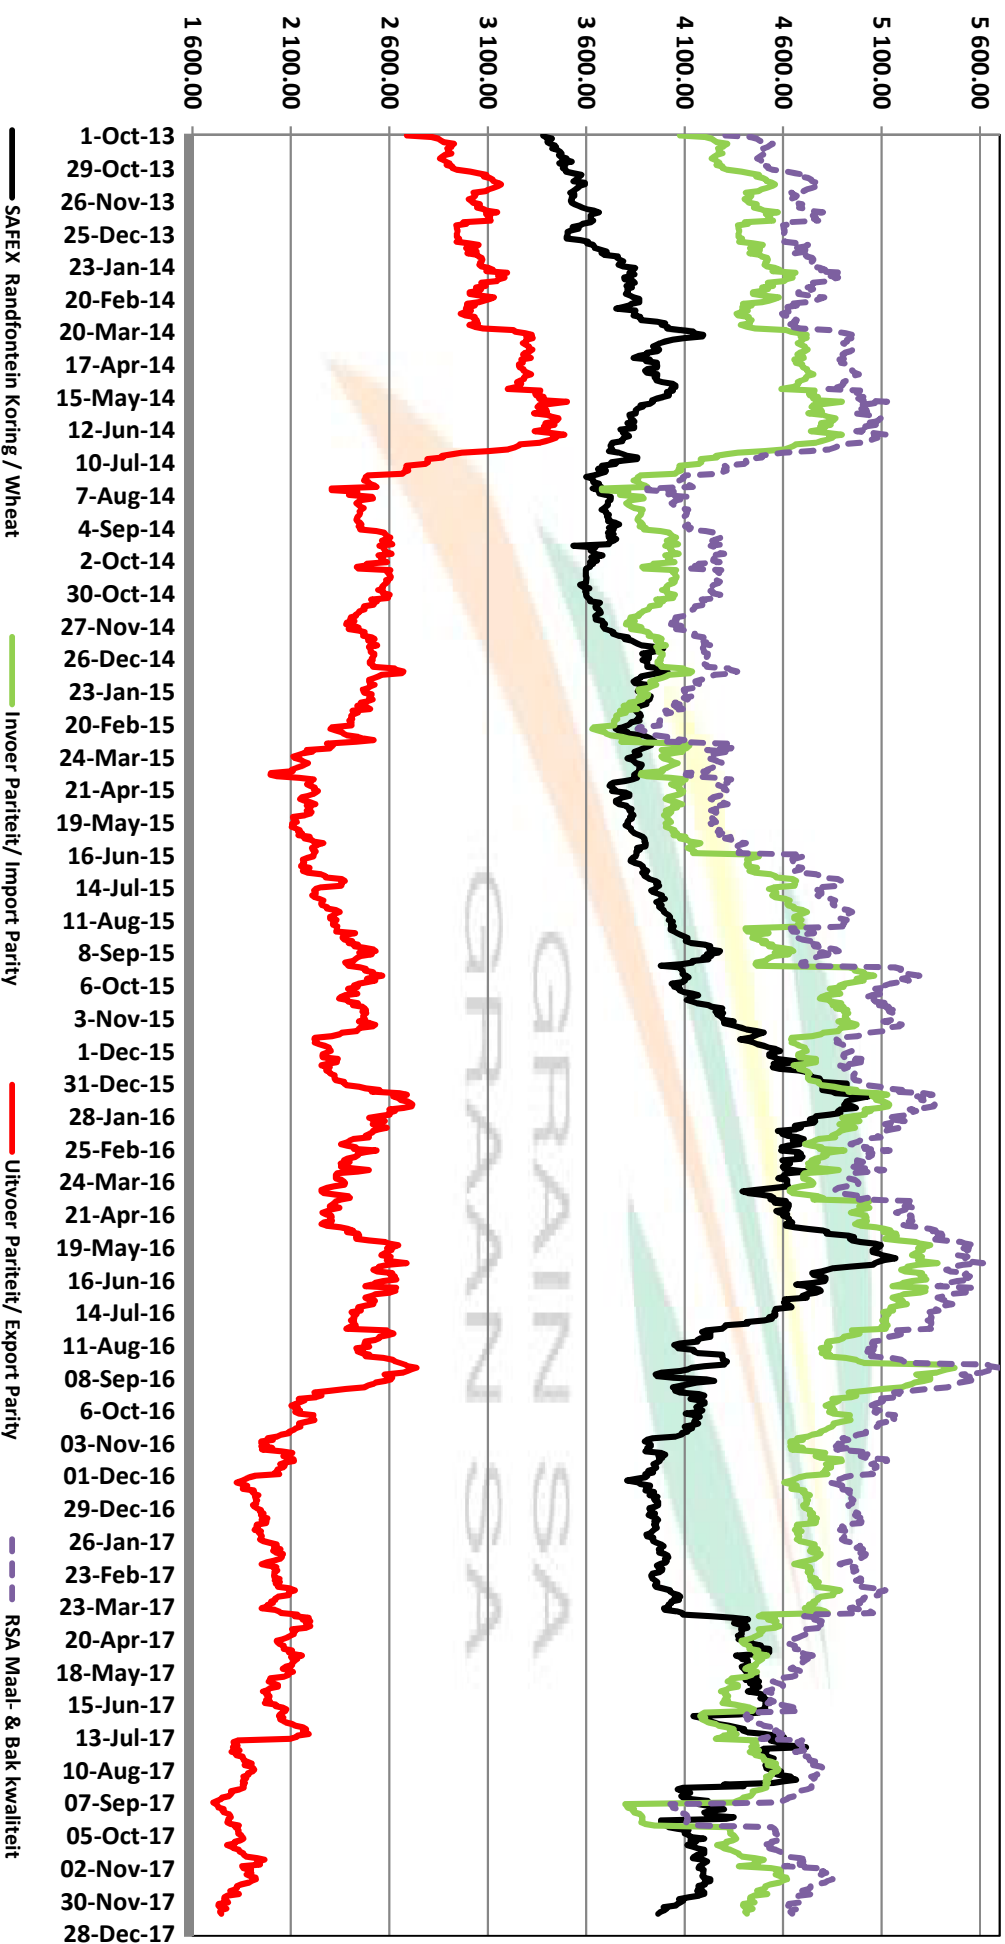

# PRICES OF RSA AND ARGENTINE WHEAT DELIVERED IN RANDFONTEIN PRYSE VAN RSA EN ARGENTYNSE KORING GELEVER IN RANDFONTEIN

Source: Grain SA

# PRICES OF SOUTH AFRICAN AND USA WHEAT DELIVERED IN RANDFONTEIN PRYSE VAN SUID AFRIKAANSE EN VSA KORING GELEVER IN RANDFONTEIN

Source: Grain SA