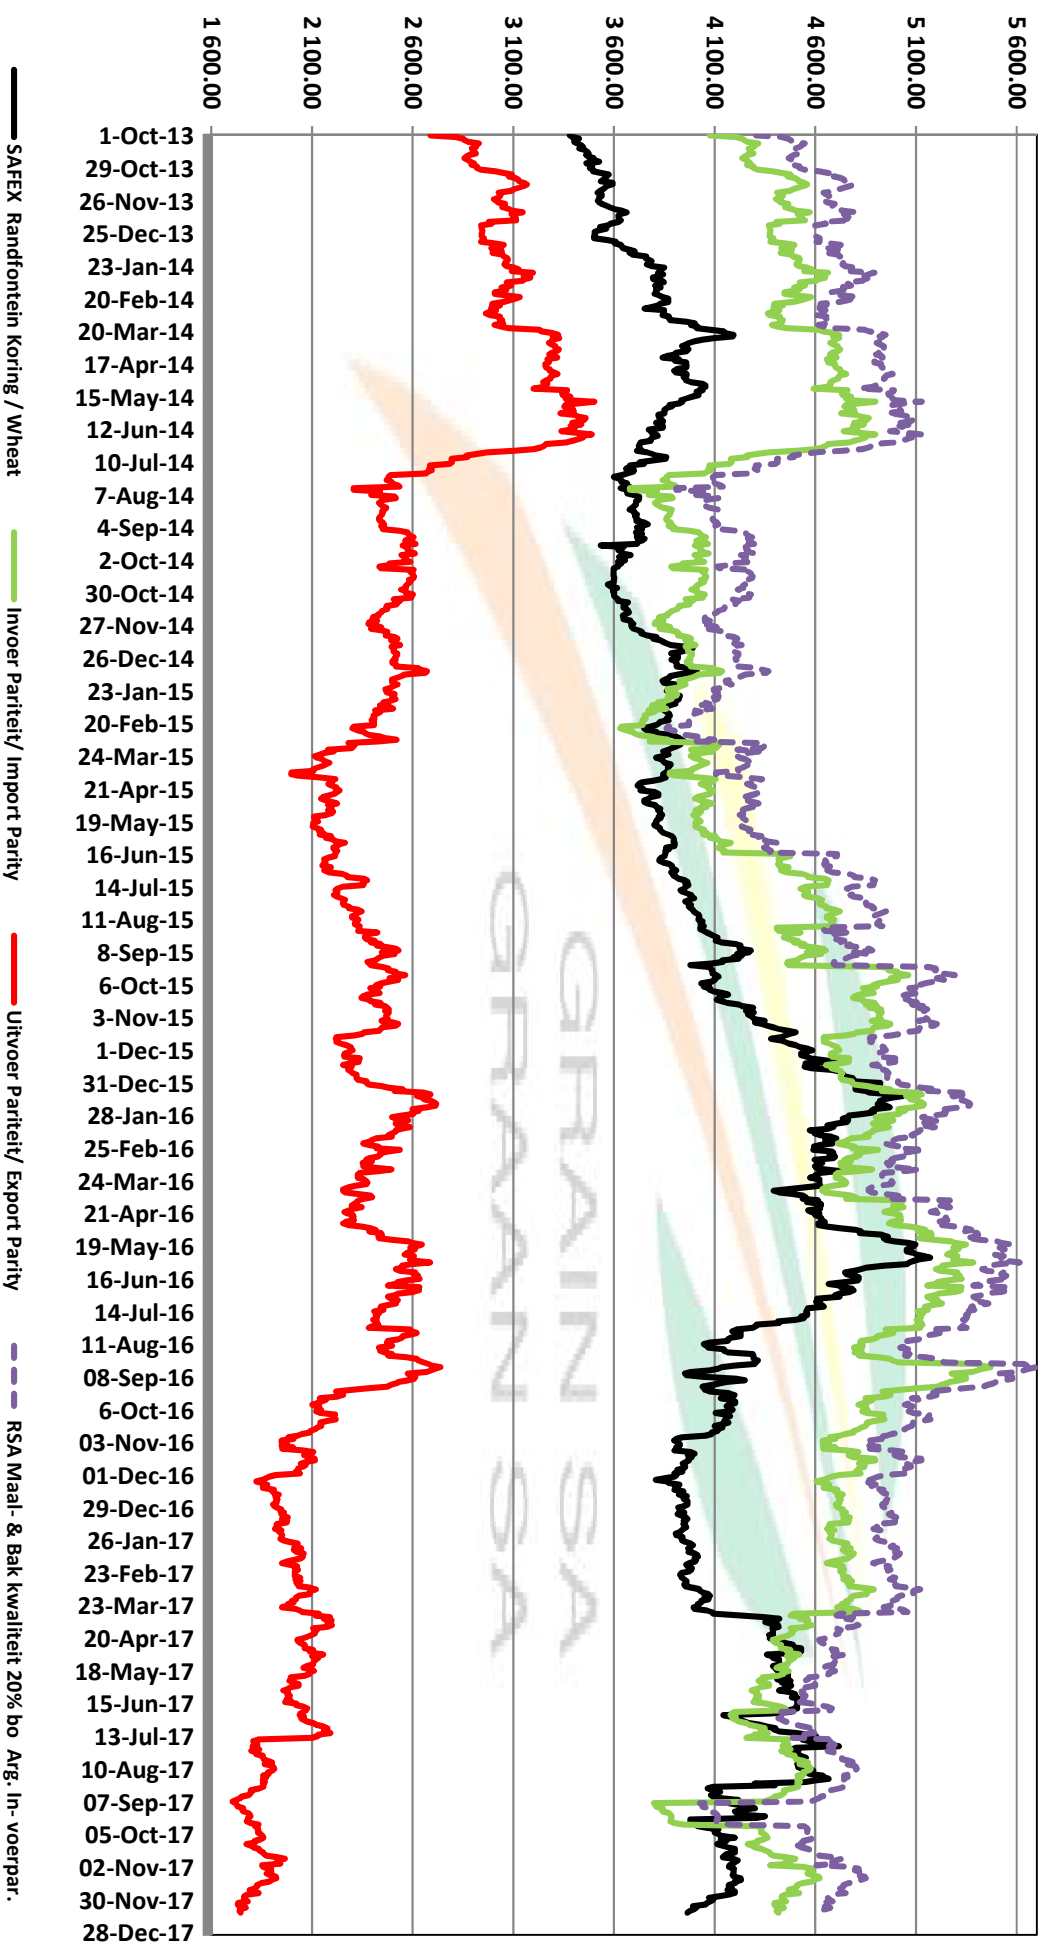

# PRICES OF RSA AND ARGENTINE WHEAT DELIVERED IN RANDFONTEIN PRYSE VAN RSA EN ARGENTYNSE KORING GELEVER IN RANDFONTEIN

Source: Grain SA

# PRICES OF SOUTH AFRICAN AND USA WHEAT DELIVERED IN RANDFONTEIN PRYSE VAN SUID AFRIKAANSE EN VSA KORING GELEVER IN RANDFONTEIN

Source: Grain SA