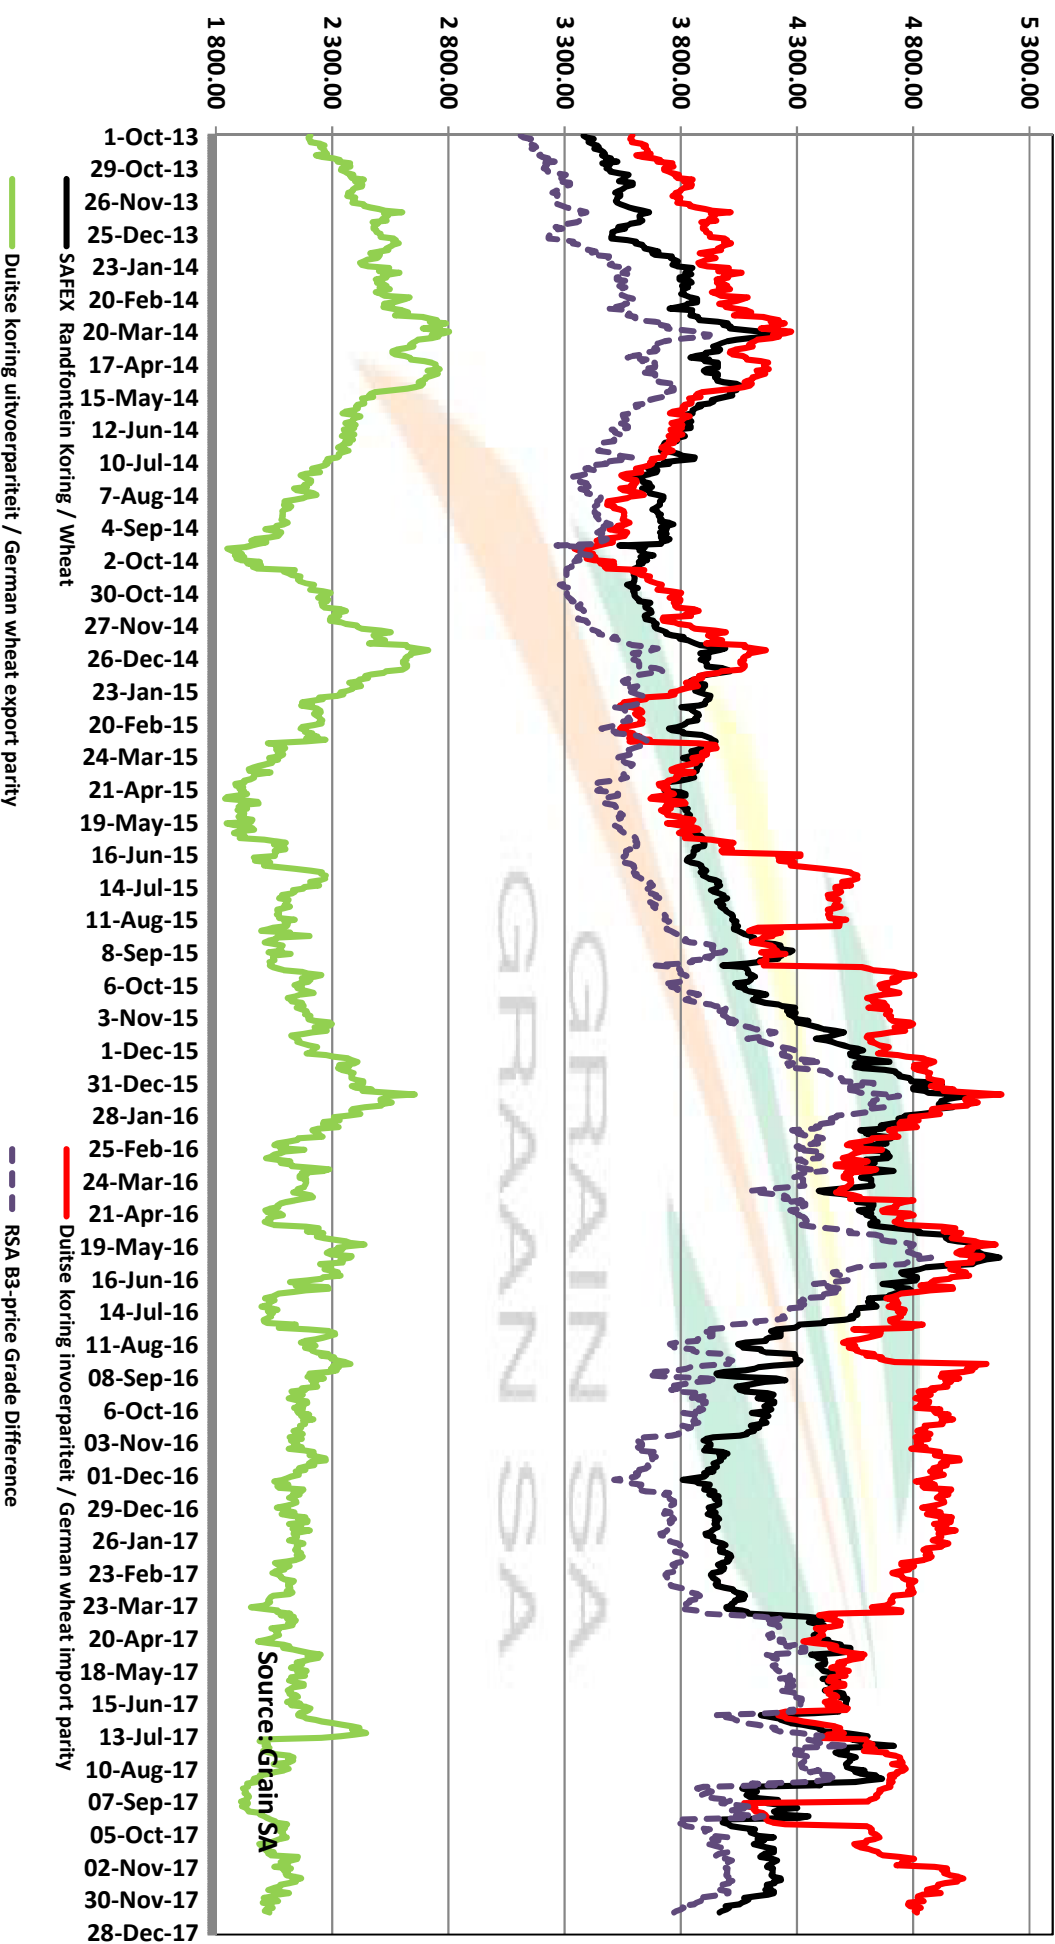

PRICES OF RSA AND GERMAN WHEAT DELIVERED IN RANDFONTEIN PRYSE VAN RSA EN DUITSTE KORING GELEVER IN RANDFONTEIN