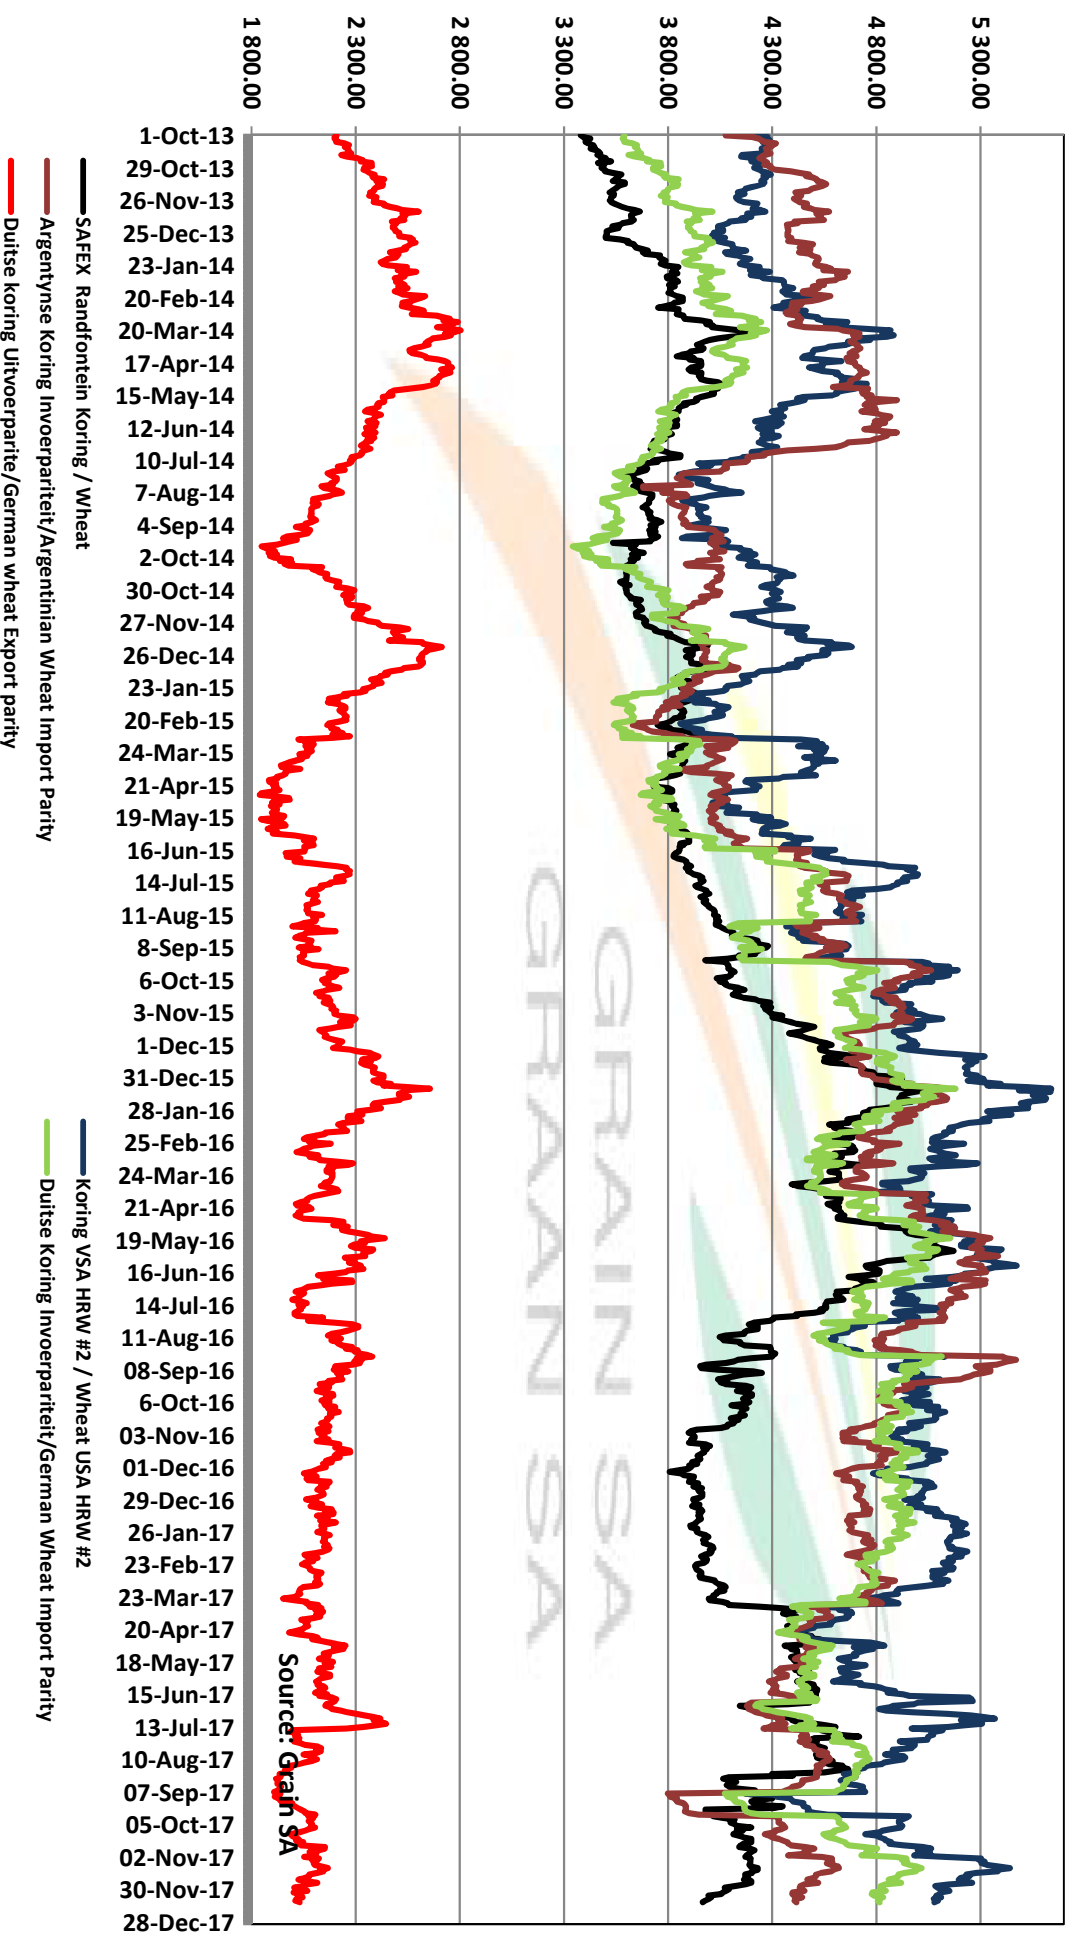

PRICES OF WHEAT DELIVERED IN RANDFONTEIN PRYSE VAN KORING GELEWER IN RANDFONTEIN