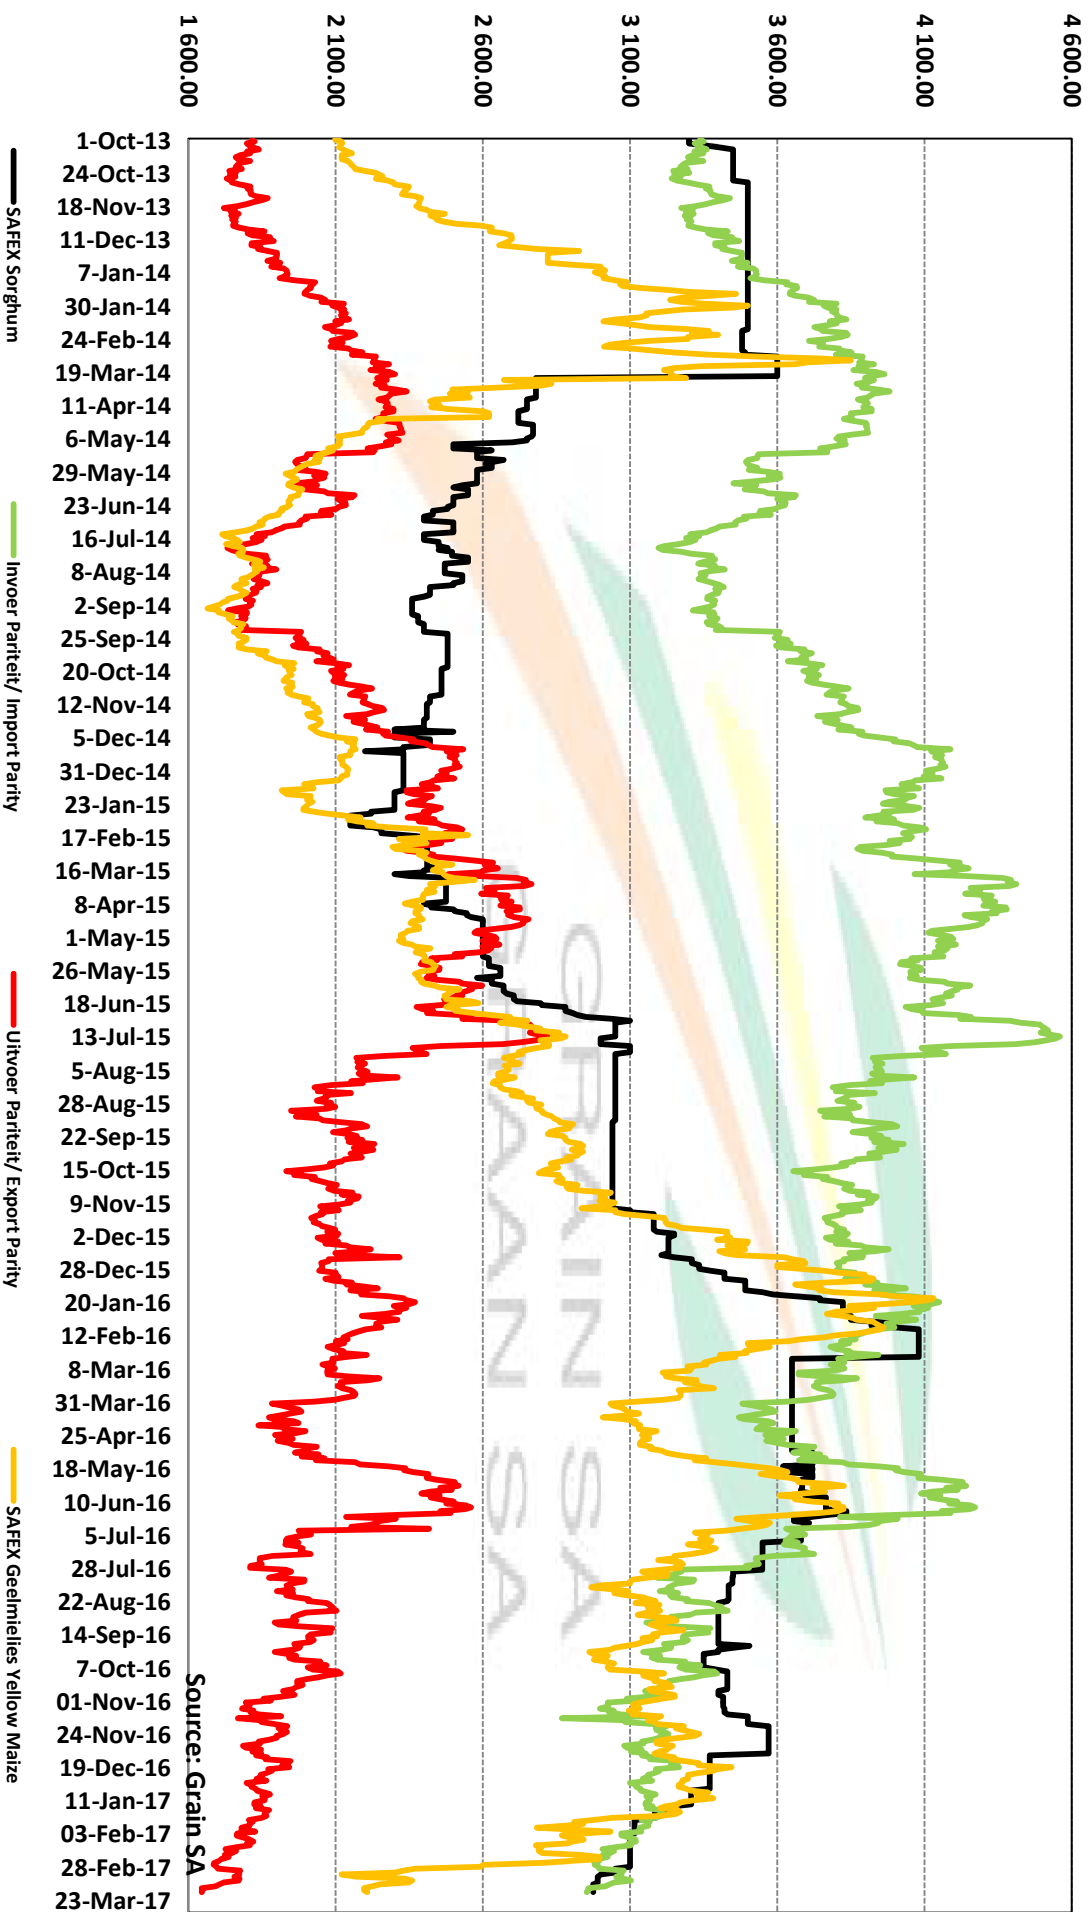

# PRICES OF USA SORGHUM DELIVERED IN RANDFONTEIN PRYSE VAN USA SORGHUM GELEWER IN RANDFONTEIN

**\*PRICES OF USA WHITE MAIZE DELIVERED IN RANDFONTEIN**  
**\*PRYSE VAN USA WITMIELIES GELEWER IN RANDFONTEIN**

\* Weeklikse VSA W/M pryse  
 \* Weekly US W/M prices

Source: Grain SA

## PRICES OF USA YELLOW MAIZE DELIVERED IN RANDFONTEIN PRYSE VAN USA GEELMIELIES GELEWER IN RANDFONTEIN

Source: Grain SA

— ARG GEELMIELIES/ ARG YELLOW MAIZE   
 — SAFEX Geelmielies Yellow Maize   
 — Invoer Parteit/ Import Parity   
 - - - 20 Day MA 20 day moving average price   
 — Uitvoer Parteit/ Export Parity