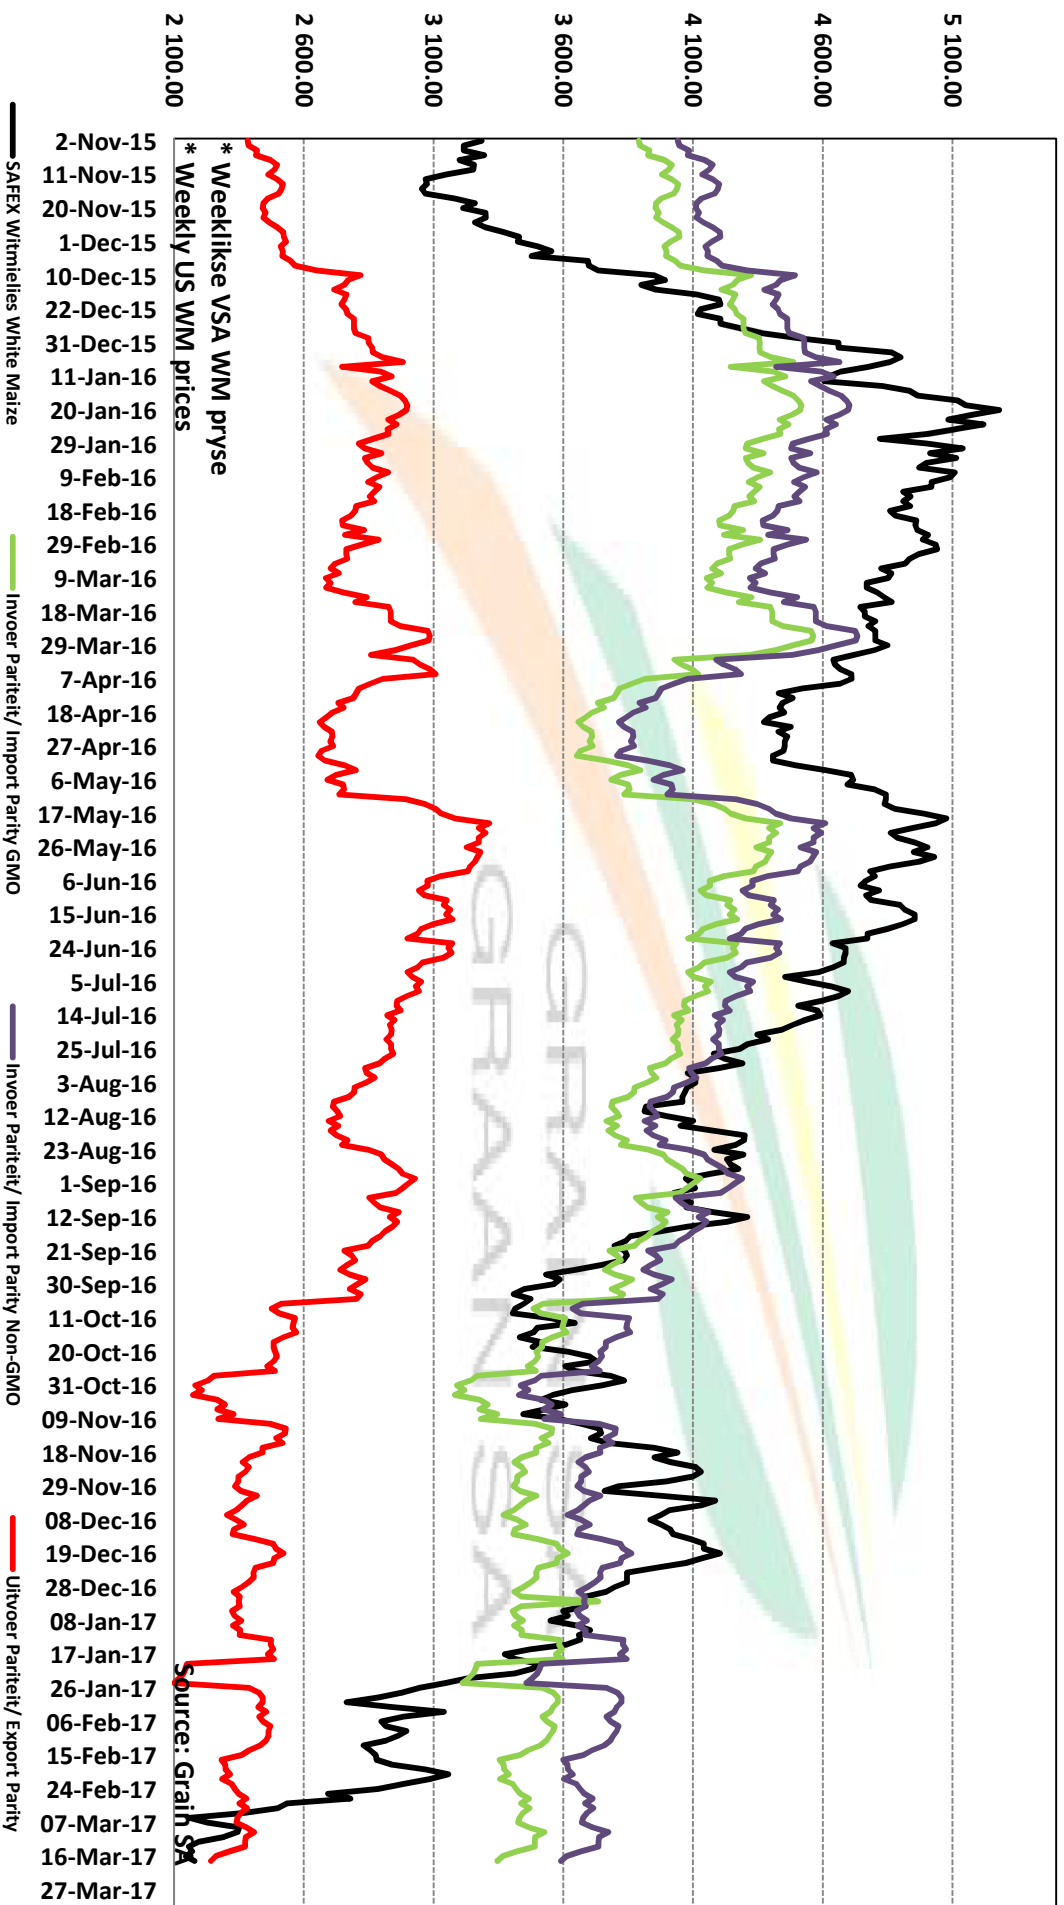

# PRICES OF USA SORGHUM DELIVERED IN RANDFONTEIN PRYSE VAN USA SORGHUM GELEWER IN RANDFONTEIN

**\*PRICES OF USA WHITE MAIZE DELIVERED IN RANDFONTEIN**  
**\*PRYSE VAN USA WITMIELIES GELEWER IN RANDFONTEIN**

\* Weeklikse VSA W/M pryse  
 \* Weekly US W/M prices

Source: Grain SA