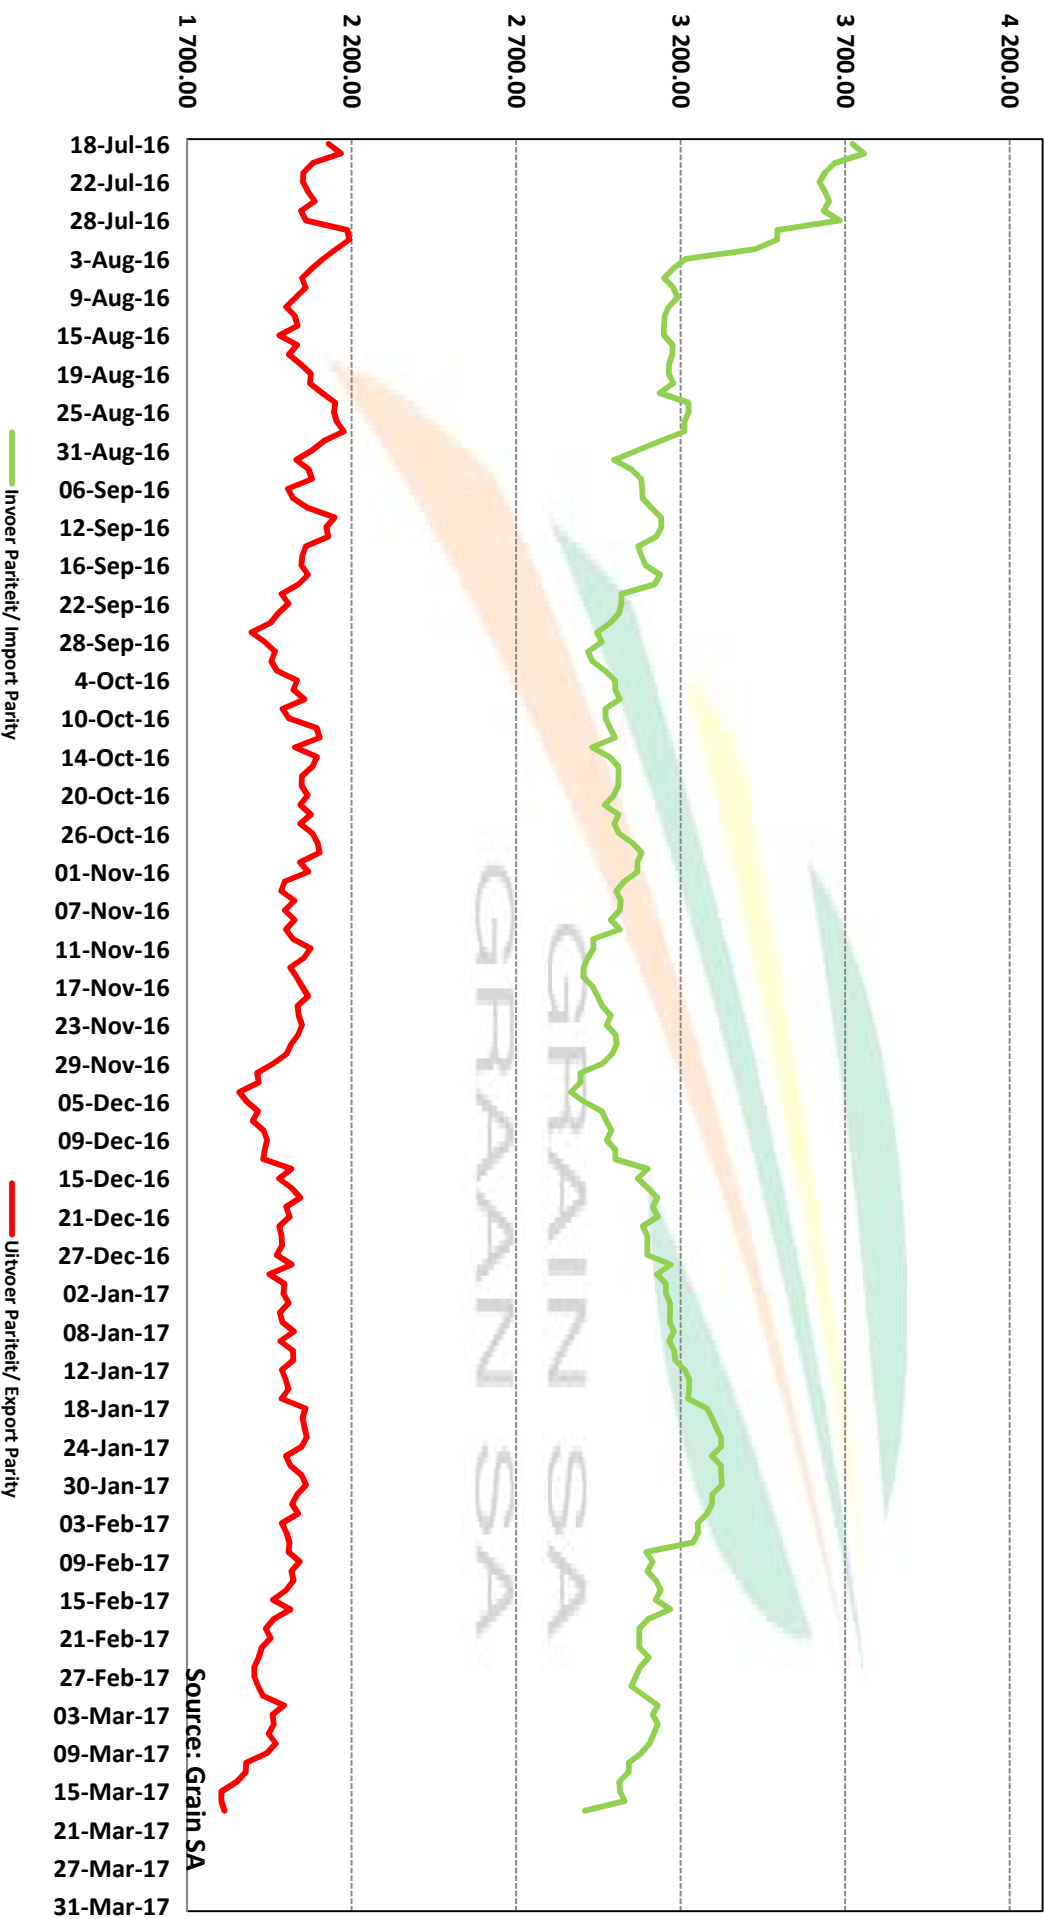

PRICES OF USA WHITE MAIZE DELIVERED IN MAR 2017 (RANDFONTEIN) PRYSE VAN VSA WITMIELIES VIR LEWERING MAR 2017 (RANDFONTEIN)

(Parity prices excludes premiums on W/M/Pariteitspryse sluit nie premies op W/M in nie)

Source: Grain SA