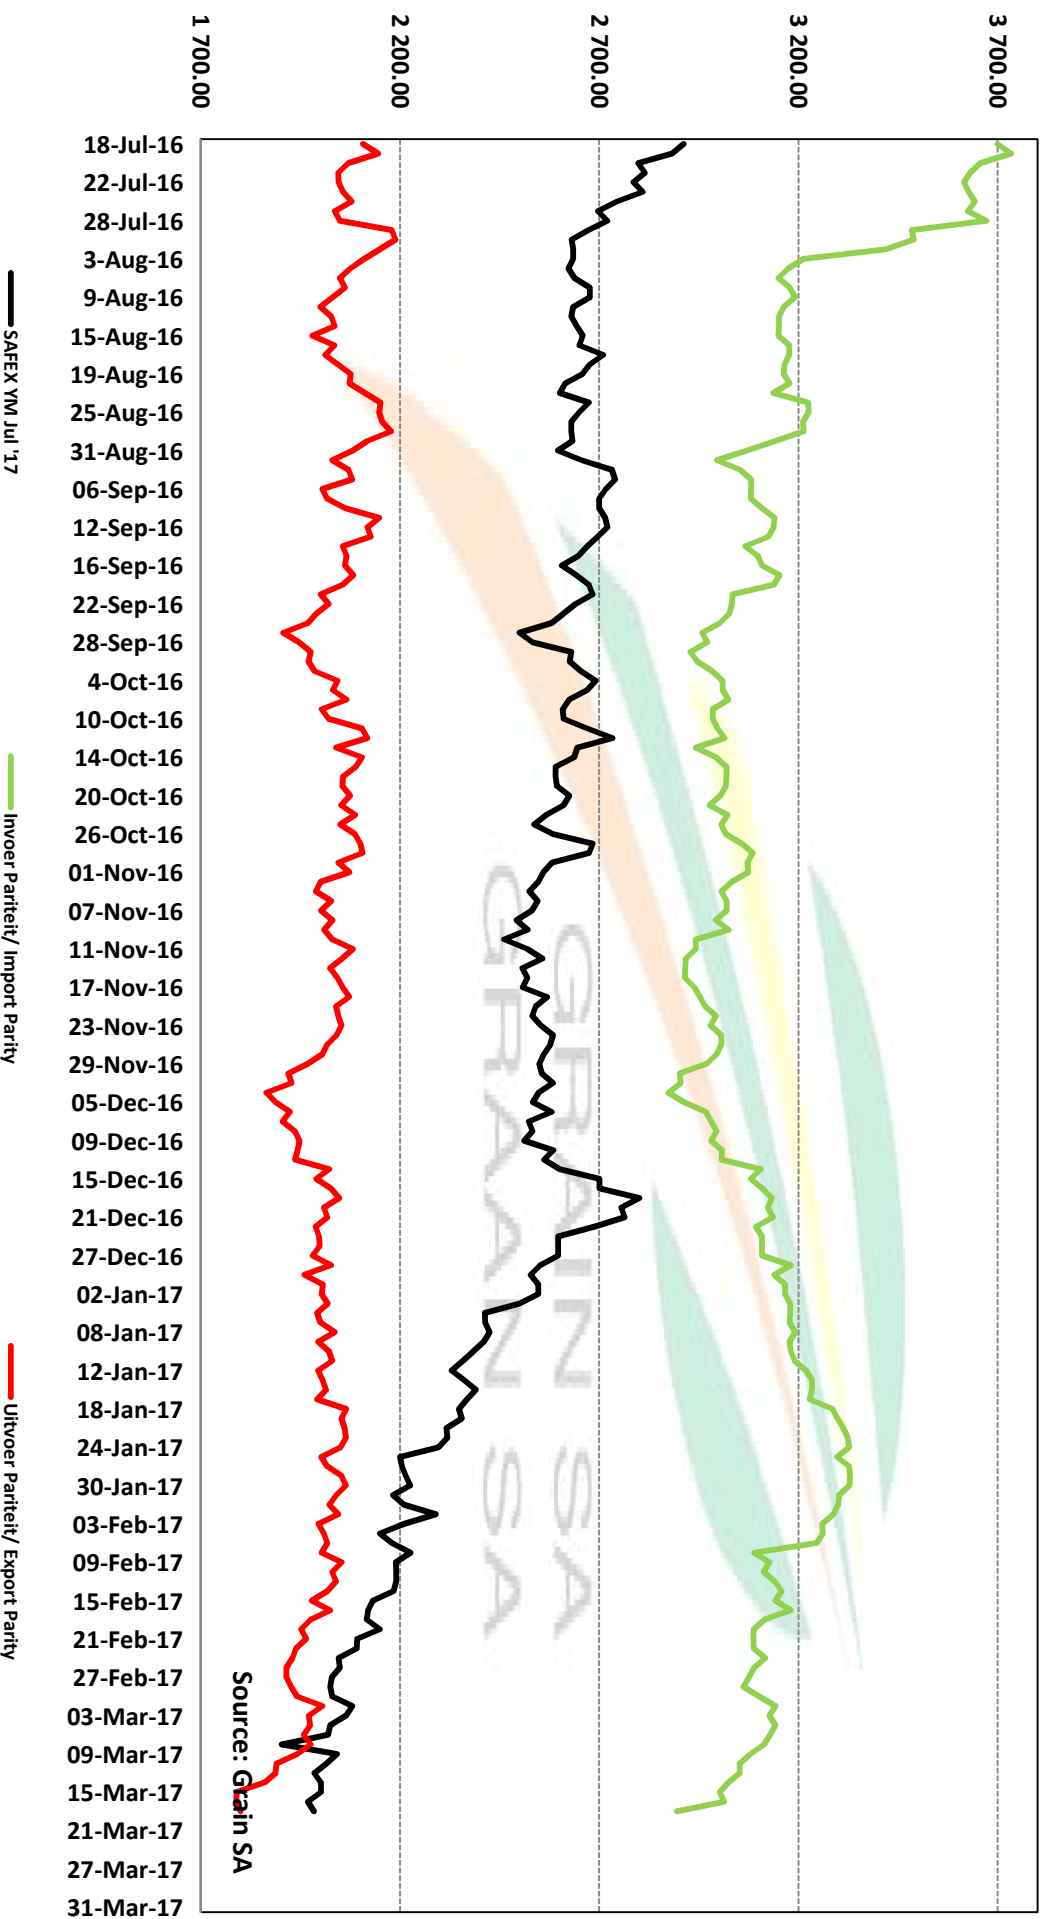

PRICES OF USA YELLOW MAIZE DELIVERED IN MAR 2017 (RANDFONTEIN) PRYSE VAN USA GEELMIELIES VIR LEWERING MAR 2017 (RANDFONTEIN)