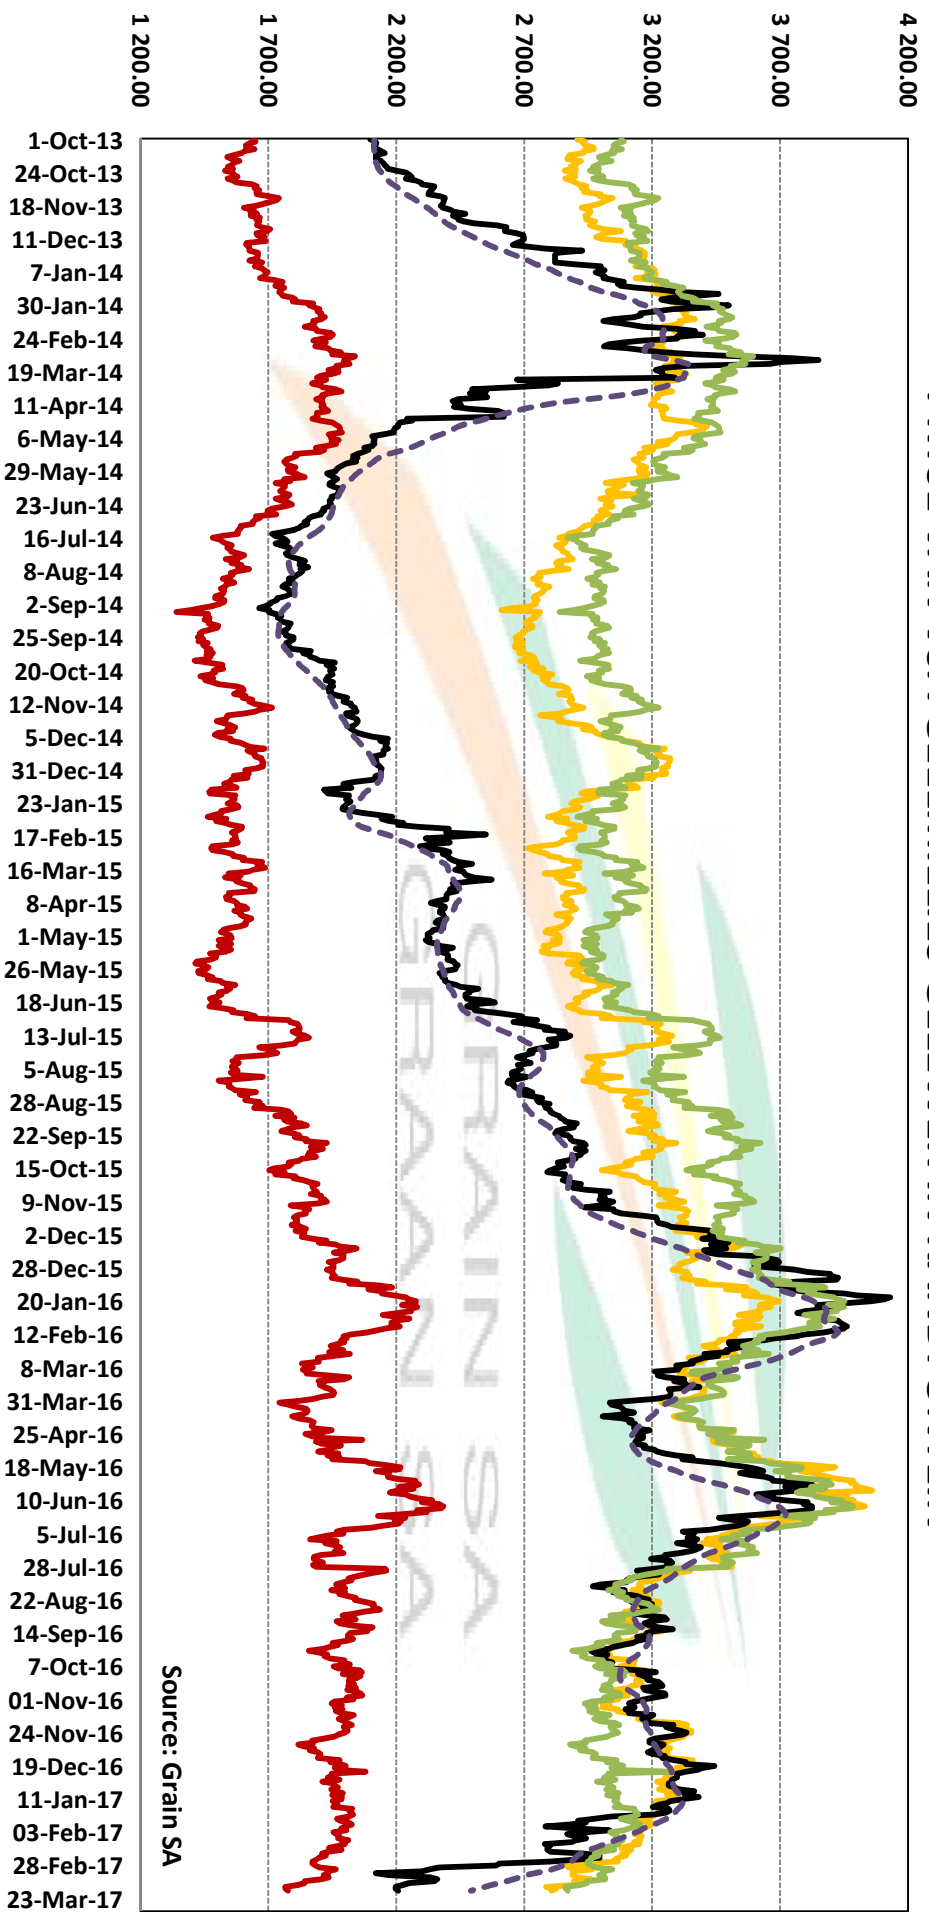

PRICES OF USA YELLOW MAIZE DELIVERED IN RANDFONTEIN PRYSE VAN USA GEELMIELIES GELEWER IN RANDFONTEIN

Source: Grain SA

— ARG GEELMIELIES/ ARG YELLOW MAIZE
— SAFEX Geelmielies Yellow Maize
— Invoer Parteit/ Import Parity
- - - 20 Day MA 20 day moving average price
— Uitvoer Parteit/ Export Parity