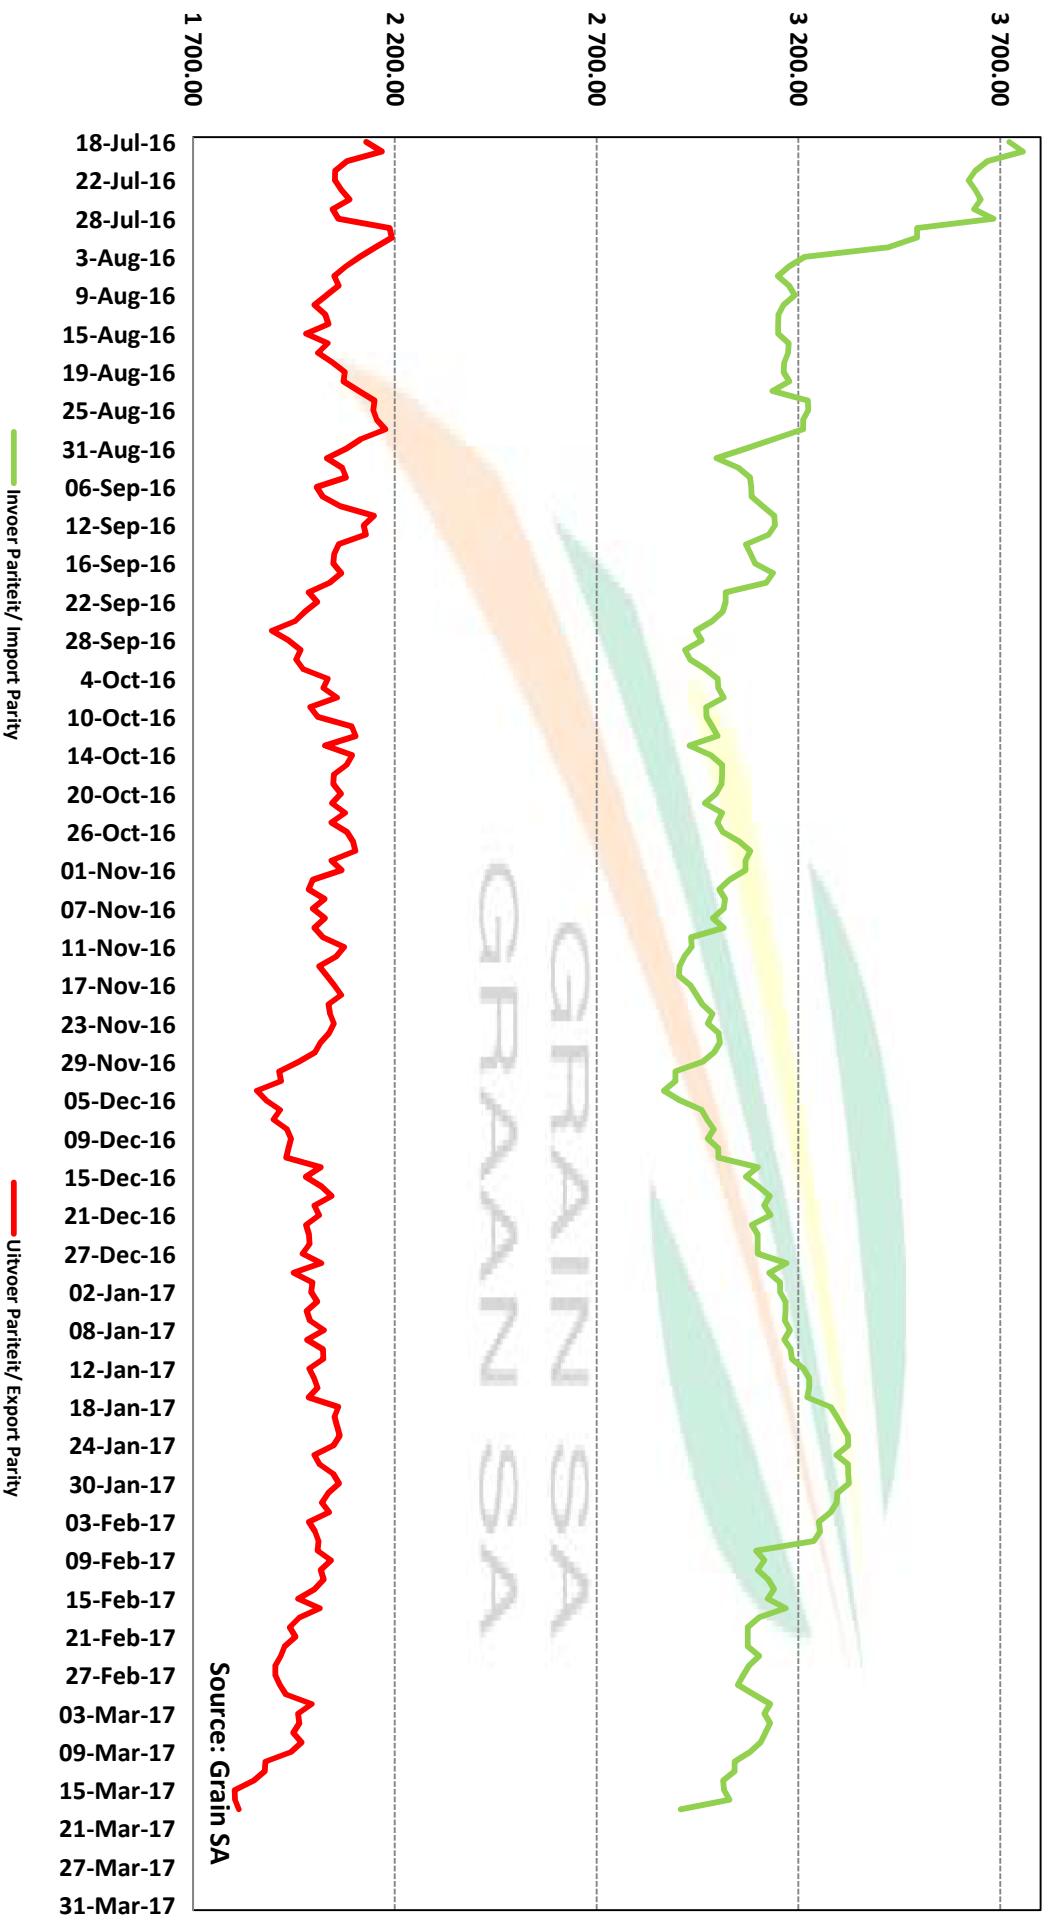

PRICES OF USA YELLOW MAIZE DELIVERED IN APR 2017 (RANDFONTEIN) PRYSE VAN VSA GEELMIELIES VIR LEWERING APR 2017 (RANDFONTEIN)