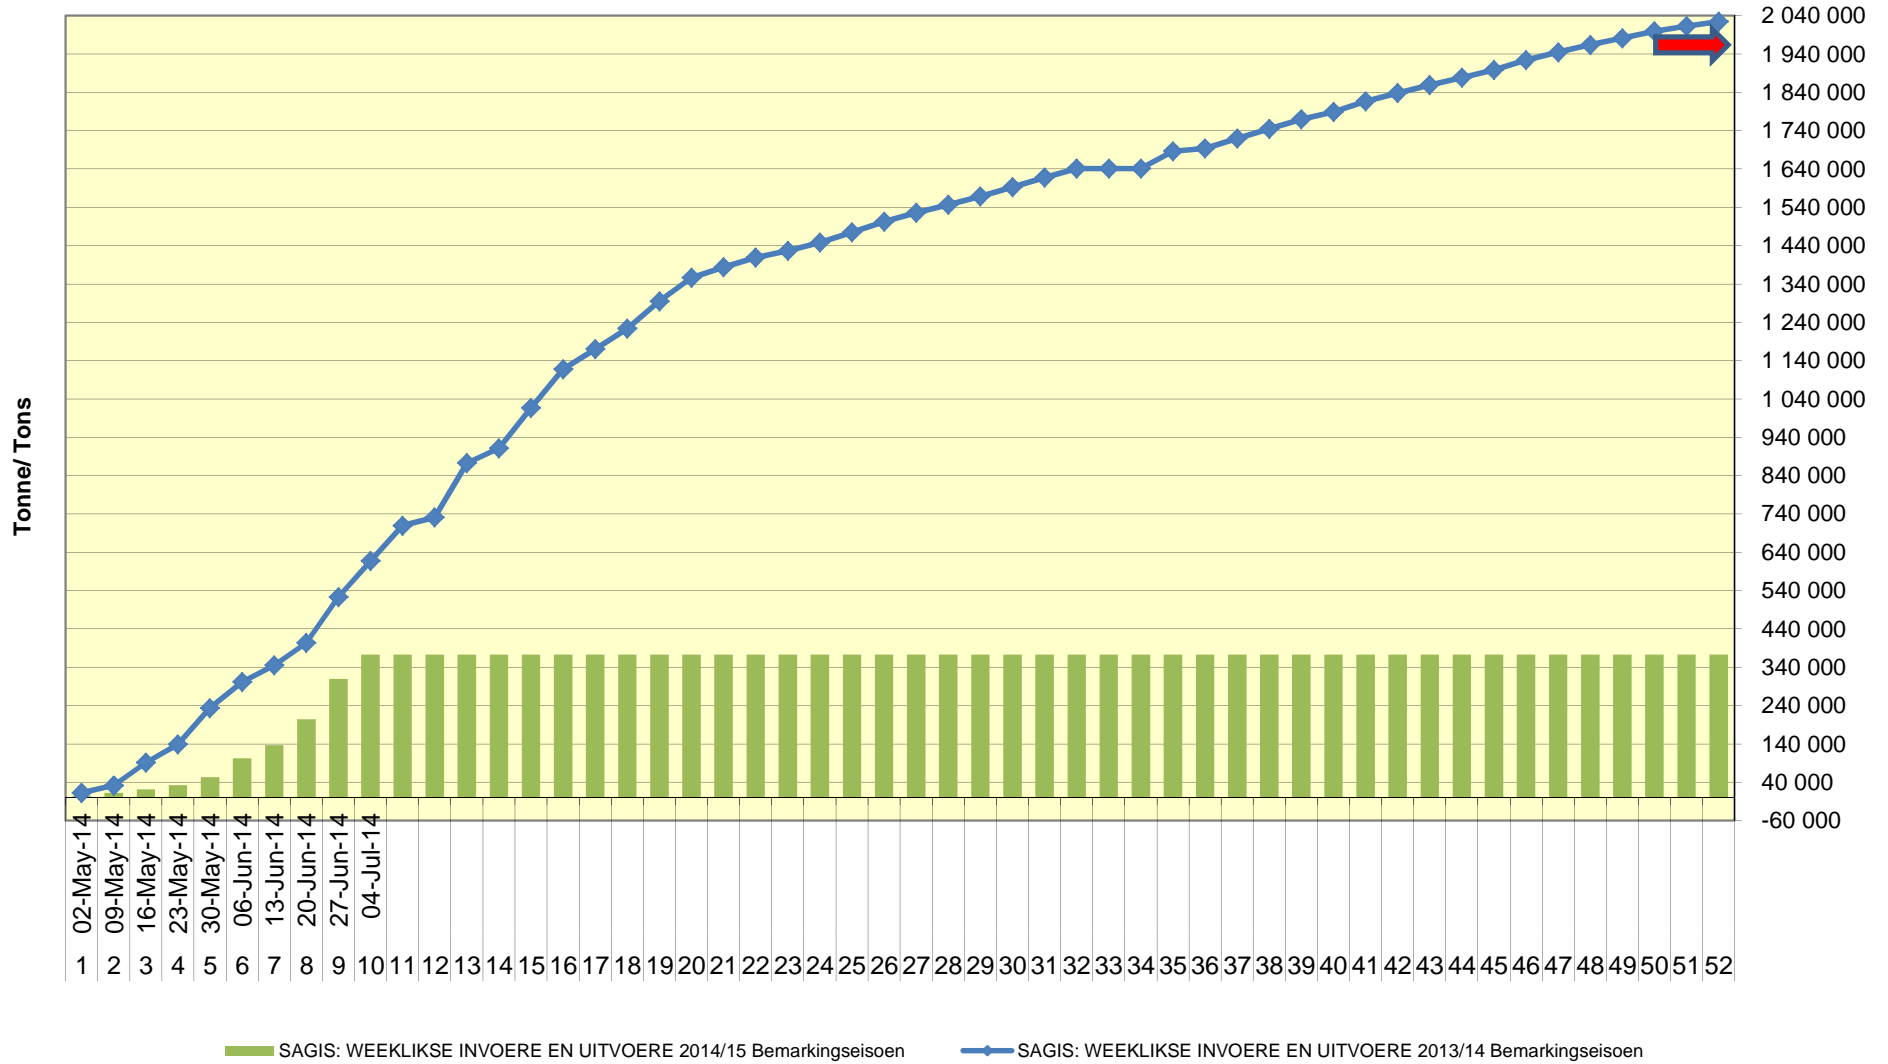

Yellow Maize Exports for 2014/15 (ton, %)

Total expected for exports : 1 400 000 tons
Exported to date: 277 367 tons
Outstanding: 1 122 633 tons

White Maize Exports for 2014/15 (ton, %)

Total expected for exports 550 000 tons
Exported to date: 95 724 tons
Outstanding: 454 276 tons

RSA Weeklikse mielie-uitvoere RSA Weekly maize exports

Kumulatiewe uitvoere van geelmielies vir 2014/15

Kumulatiewe uitvoere van witmielies vir 2014/15

Kumulatiewe uitvoere van mielies vir 2014/15

Kumulatiewe Uitvoere van Mielies
Kumulative Exports of Maize
2014/15 Bemarkingseisoen/ Marketing season