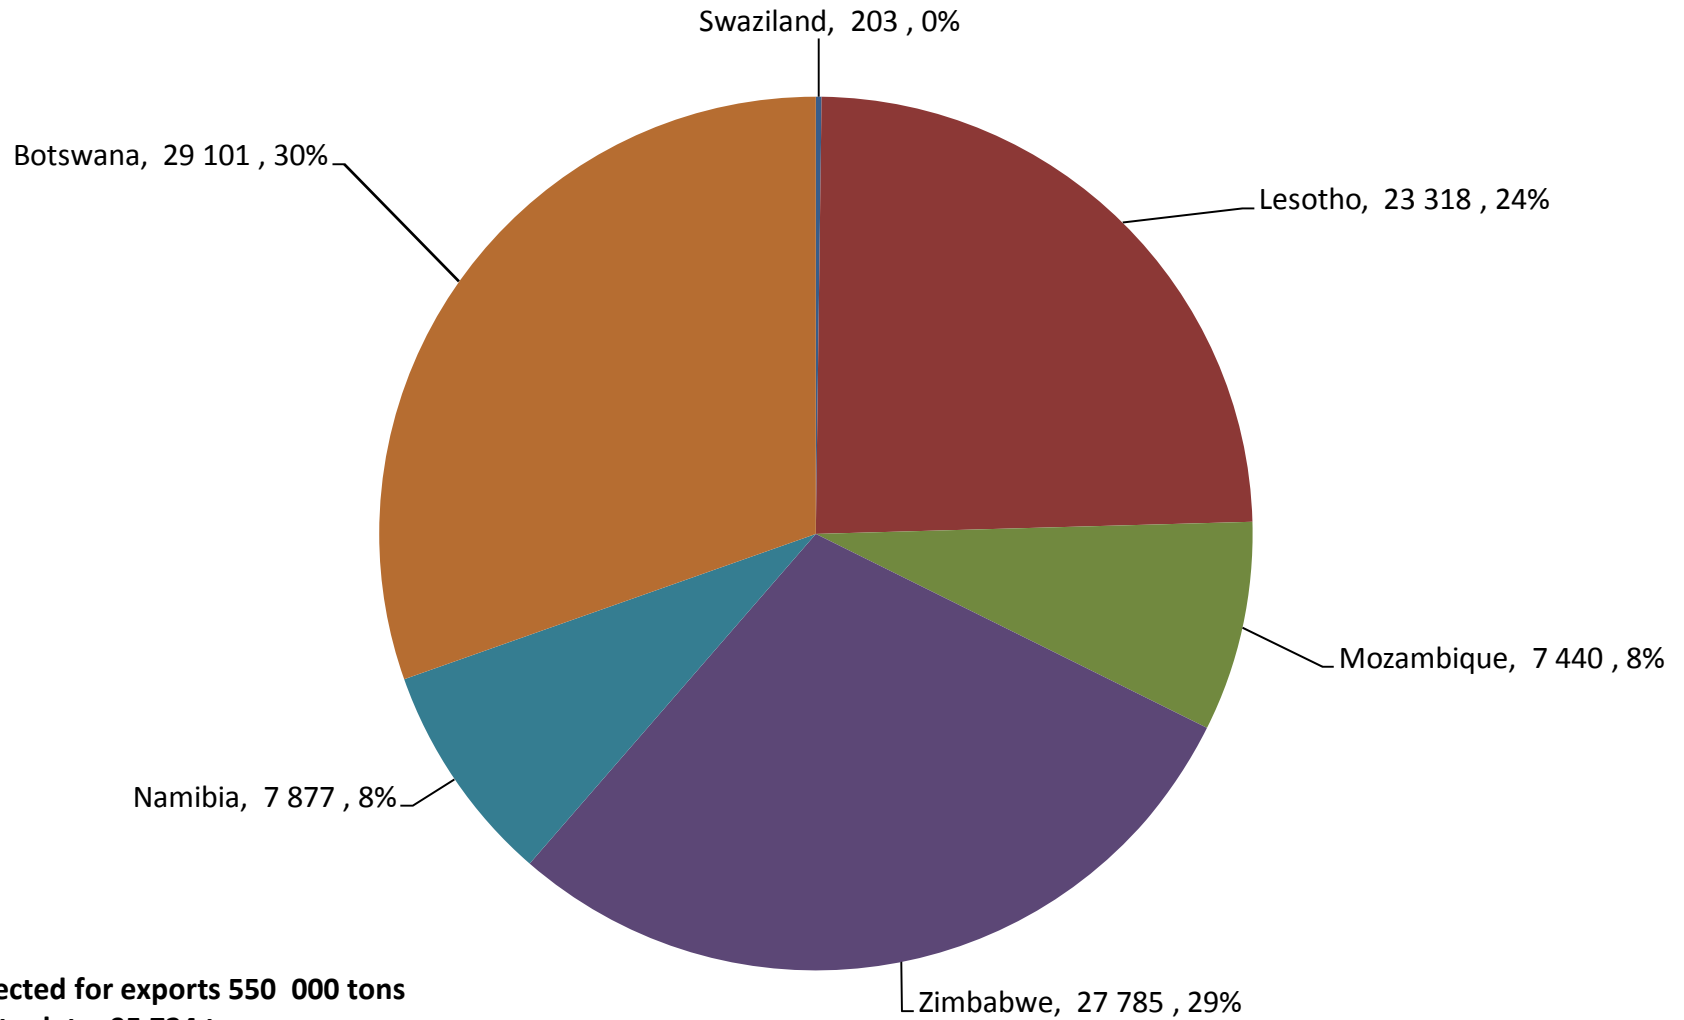

Yellow Maize Exports for 2014/15 (ton, %)

Total expected for exports : 1 400 000 tons
Exported to date: 277 367 tons
Outstanding: 1 122 633 tons

White Maize Exports for 2014/15 (ton, %)

Total expected for exports 550 000 tons
Exported to date: 95 724 tons
Outstanding: 454 276 tons