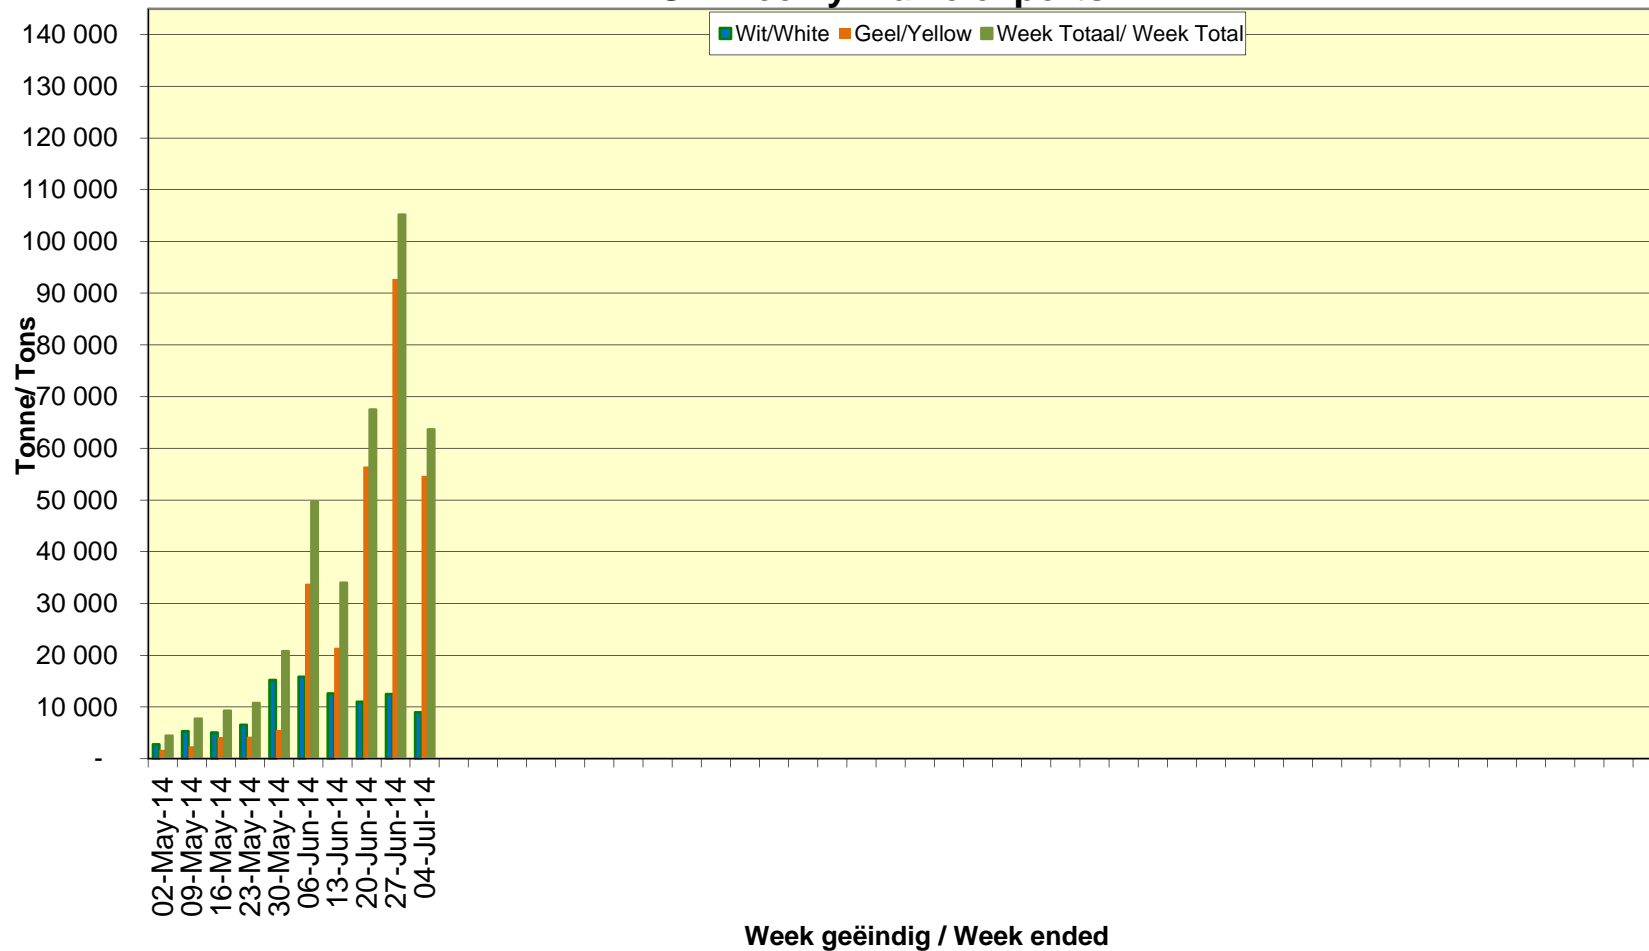

RSA Weeklikse mielie-uitvoere RSA Weekly maize exports