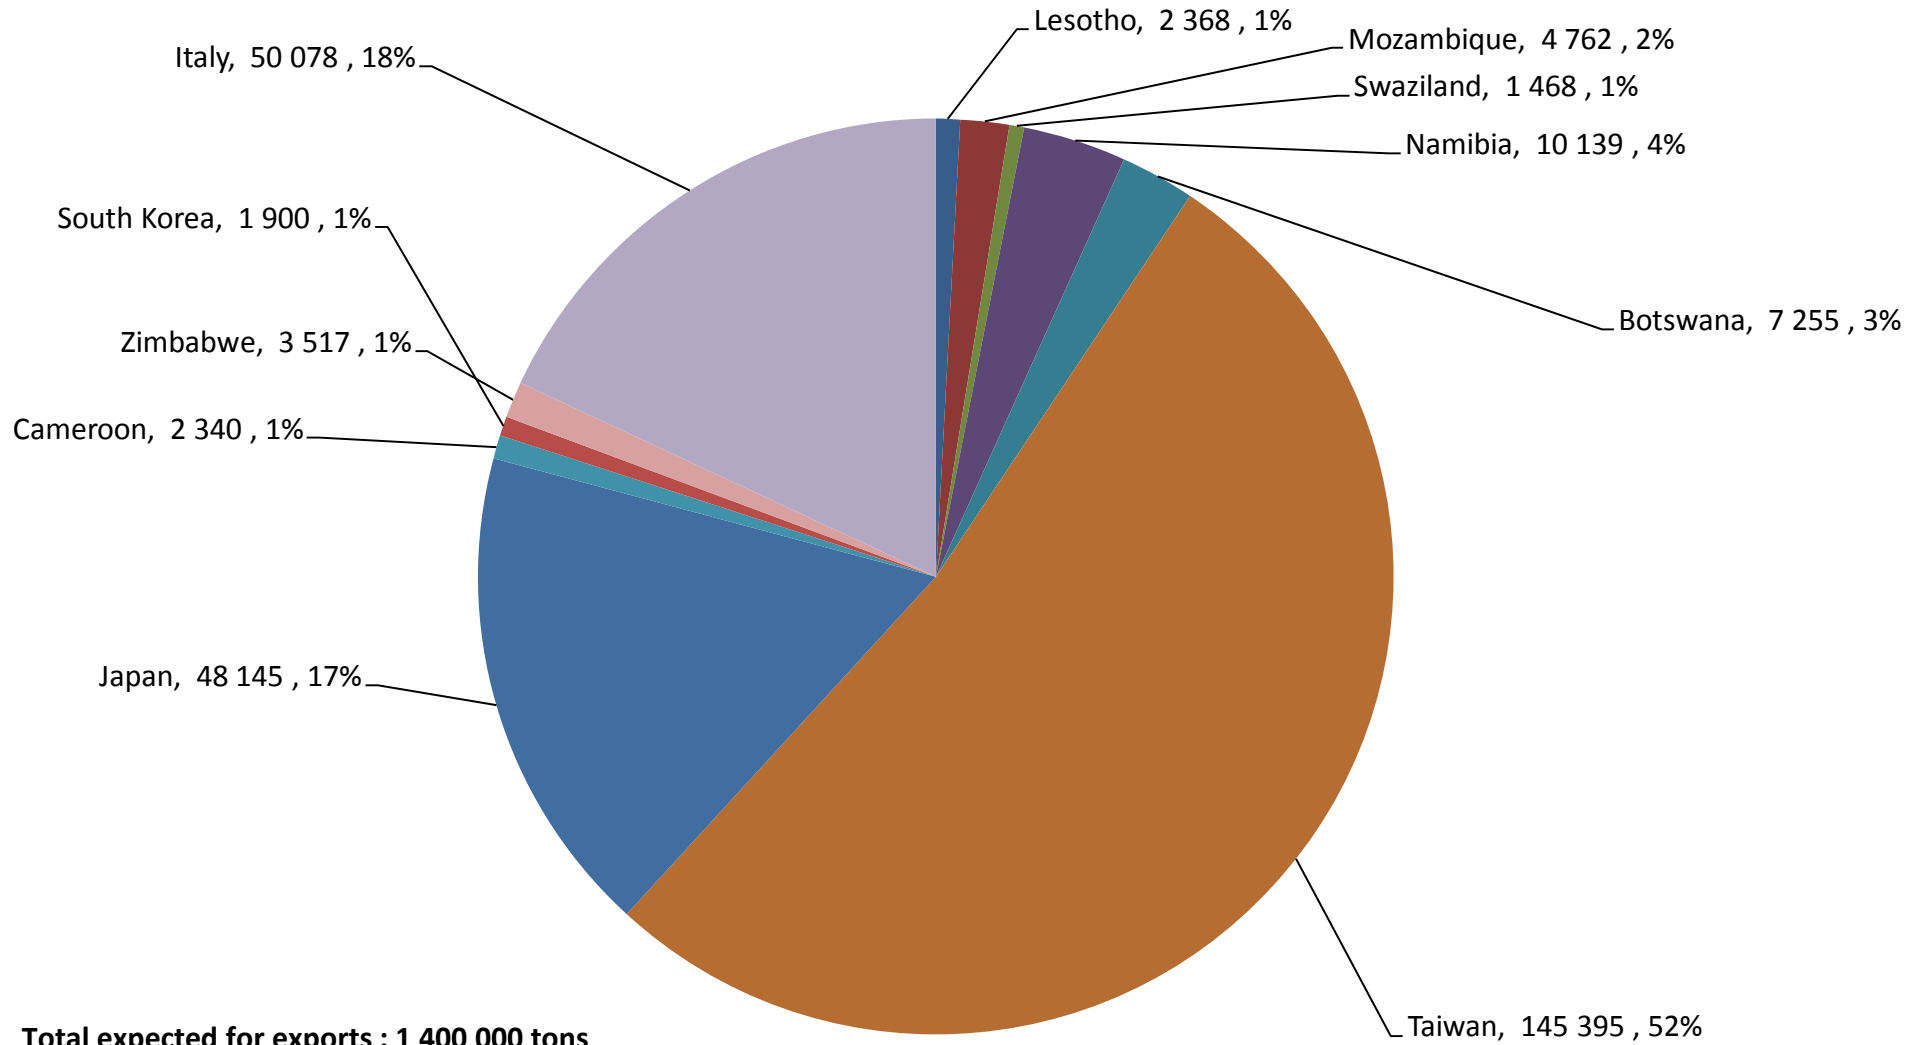

Yellow Maize Exports for 2014/15 (ton, %)

Total expected for exports : 1 400 000 tons
Exported to date: 277 367 tons
Outstanding: 1 122 633 tons

White Maize Exports for 2014/15 (ton, %)

Total expected for exports 550 000 tons
Exported to date: 95 724 tons
Outstanding: 454 276 tons

RSA Weeklikse mielie-uitvoere RSA Weekly maize exports

Kumulatiewe uitvoere van geelmielies vir 2014/15

Kumulatiewe uitvoere van witmielies vir 2014/15

Kumulatiewe uitvoere van mielies vir 2014/15

Kumulatiewe Uitvoere van Mielies
Kumulative Exports of Maize
2014/15 Bemarkingseisoen/ Marketing season