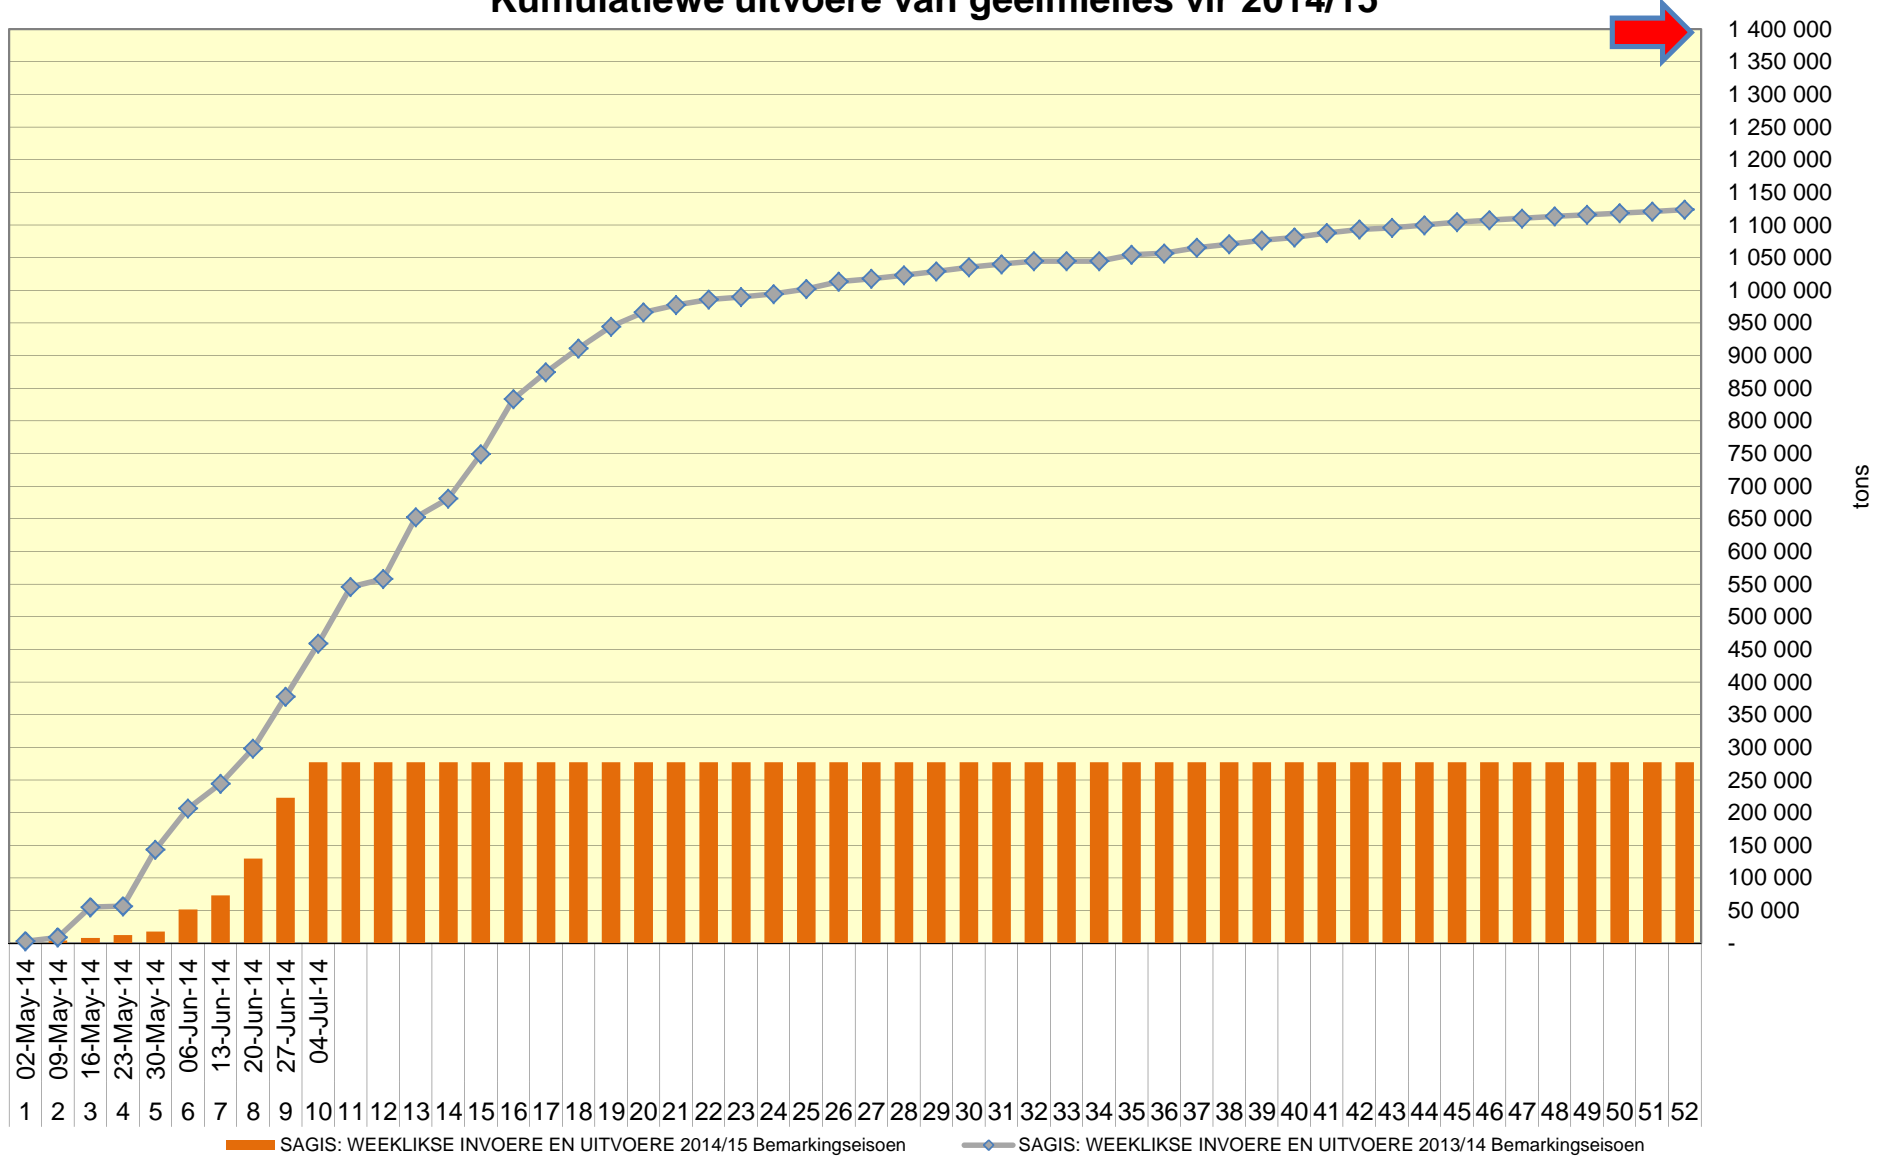

Kumulatiewe uitvoere van geelmielies vir 2014/15