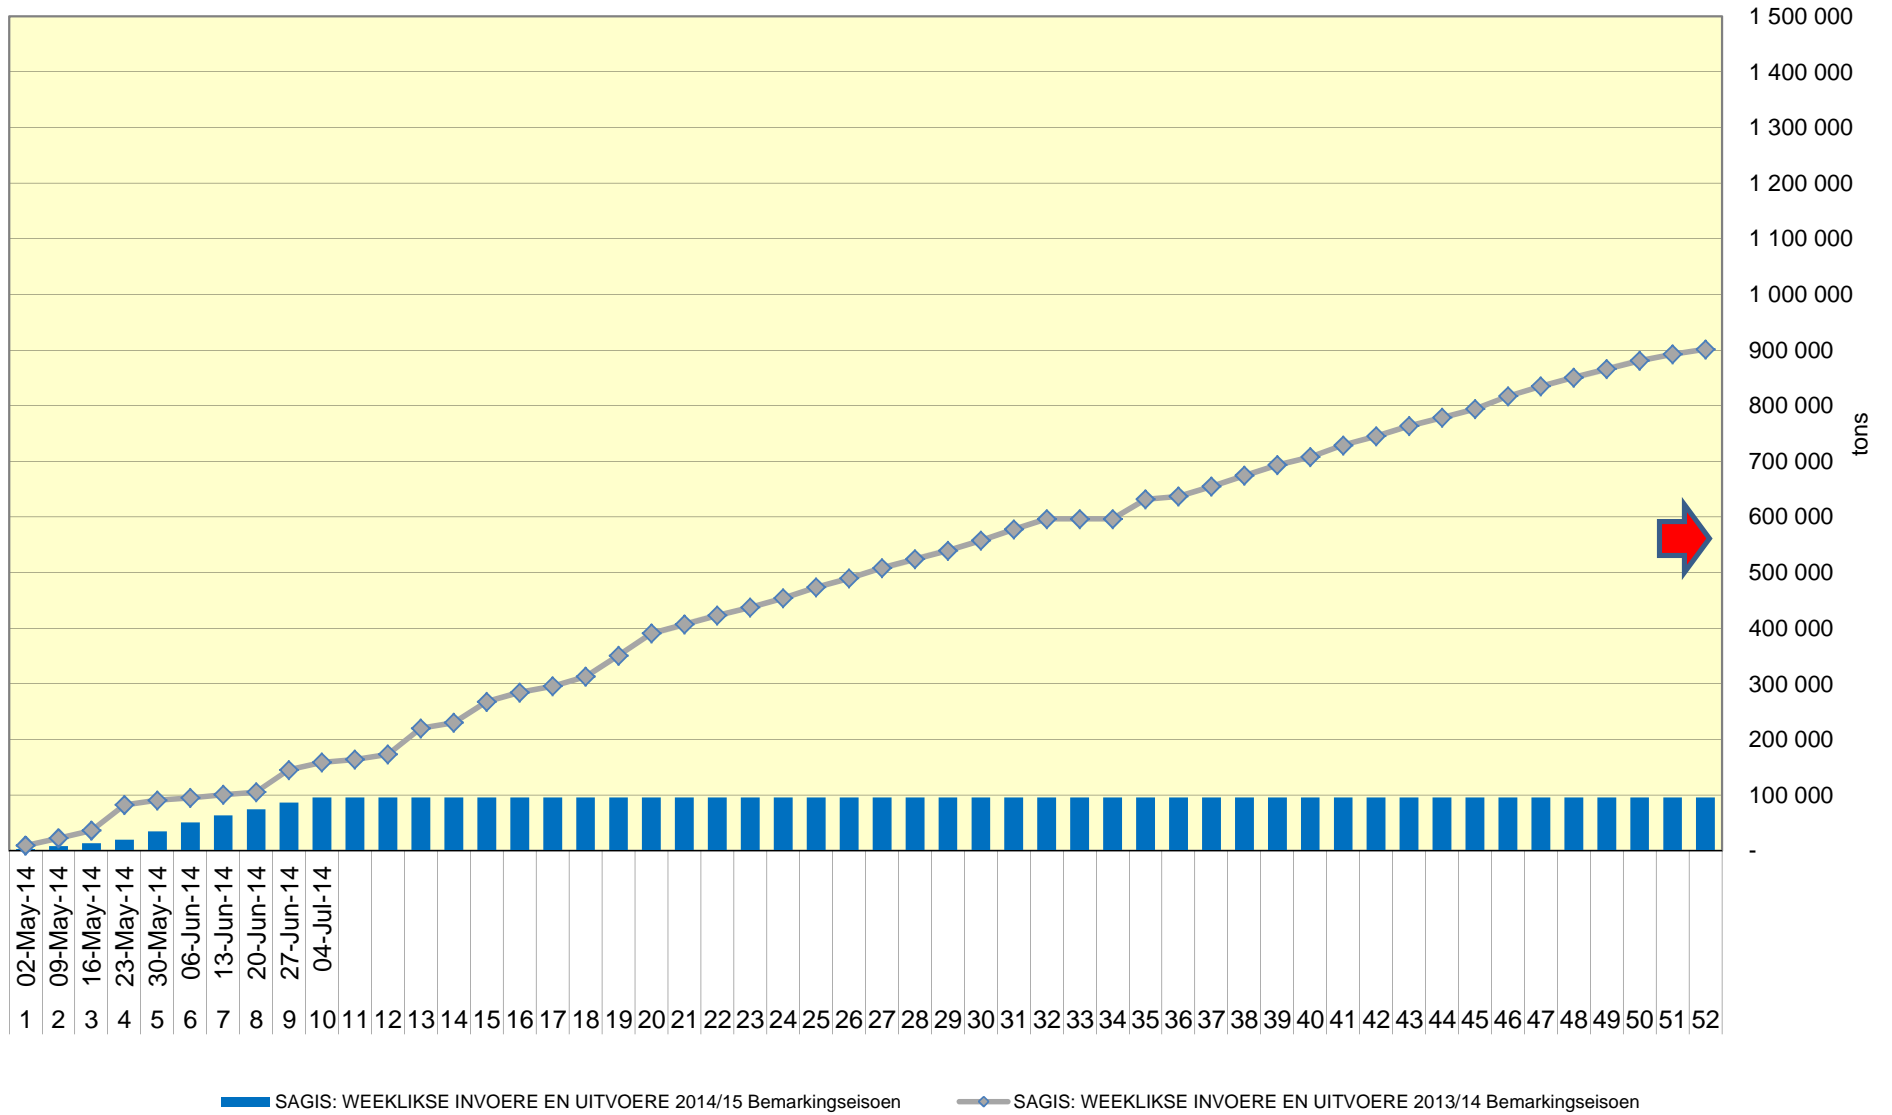

Kumulatiewe uitvoere van witmielies vir 2014/15