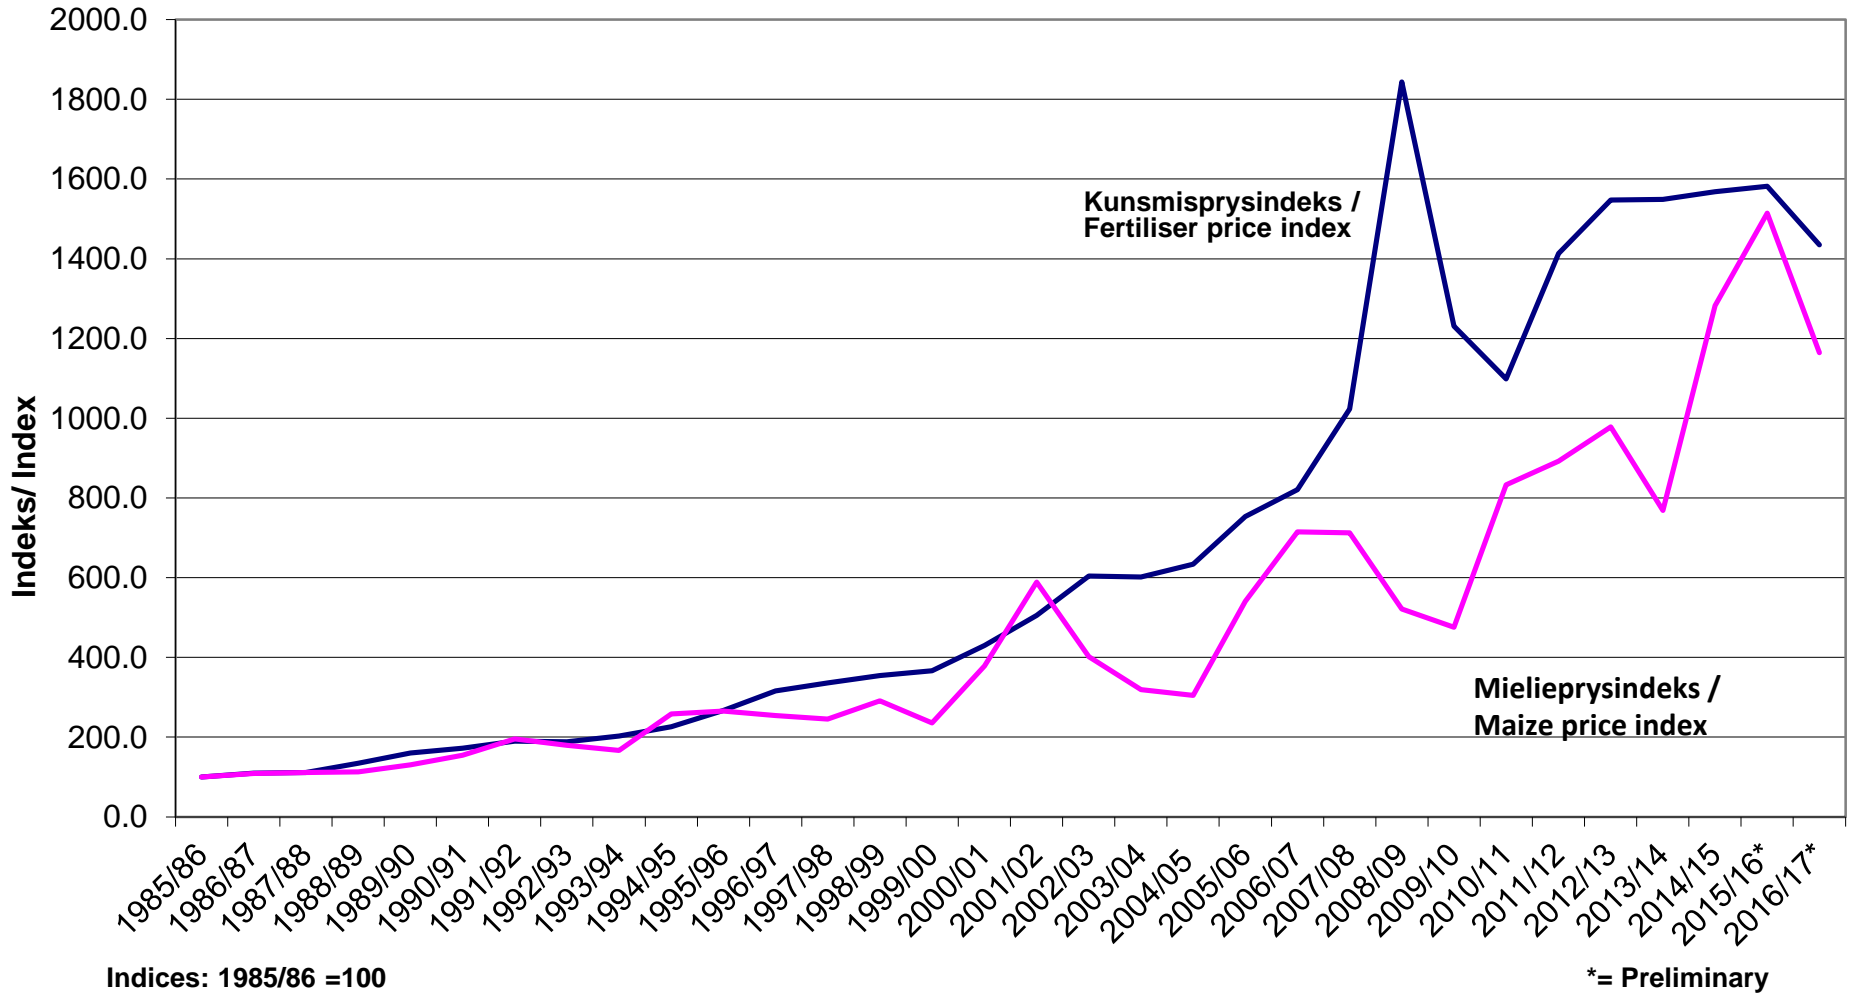

Indices of the producers price of maize and the wholesale price of diesel/ Produsenteprysindeks van mielies en die groothandelsprys van diesel

Indices: 1985/86 = 100

* = Preliminary

Producer price index of maize and the fertiliser price index / Produsenteprysindeks van mielies en prysindeks van kunsmis

Indices of the producer price of maize and the prices of tractors/ Produsenteprysindeks van mielies en die trekkerprysindeks

Indices of the price of maize seed and the producer price of maize/ Prysindeks van mieliesaad en produsentprysindeks van mielies