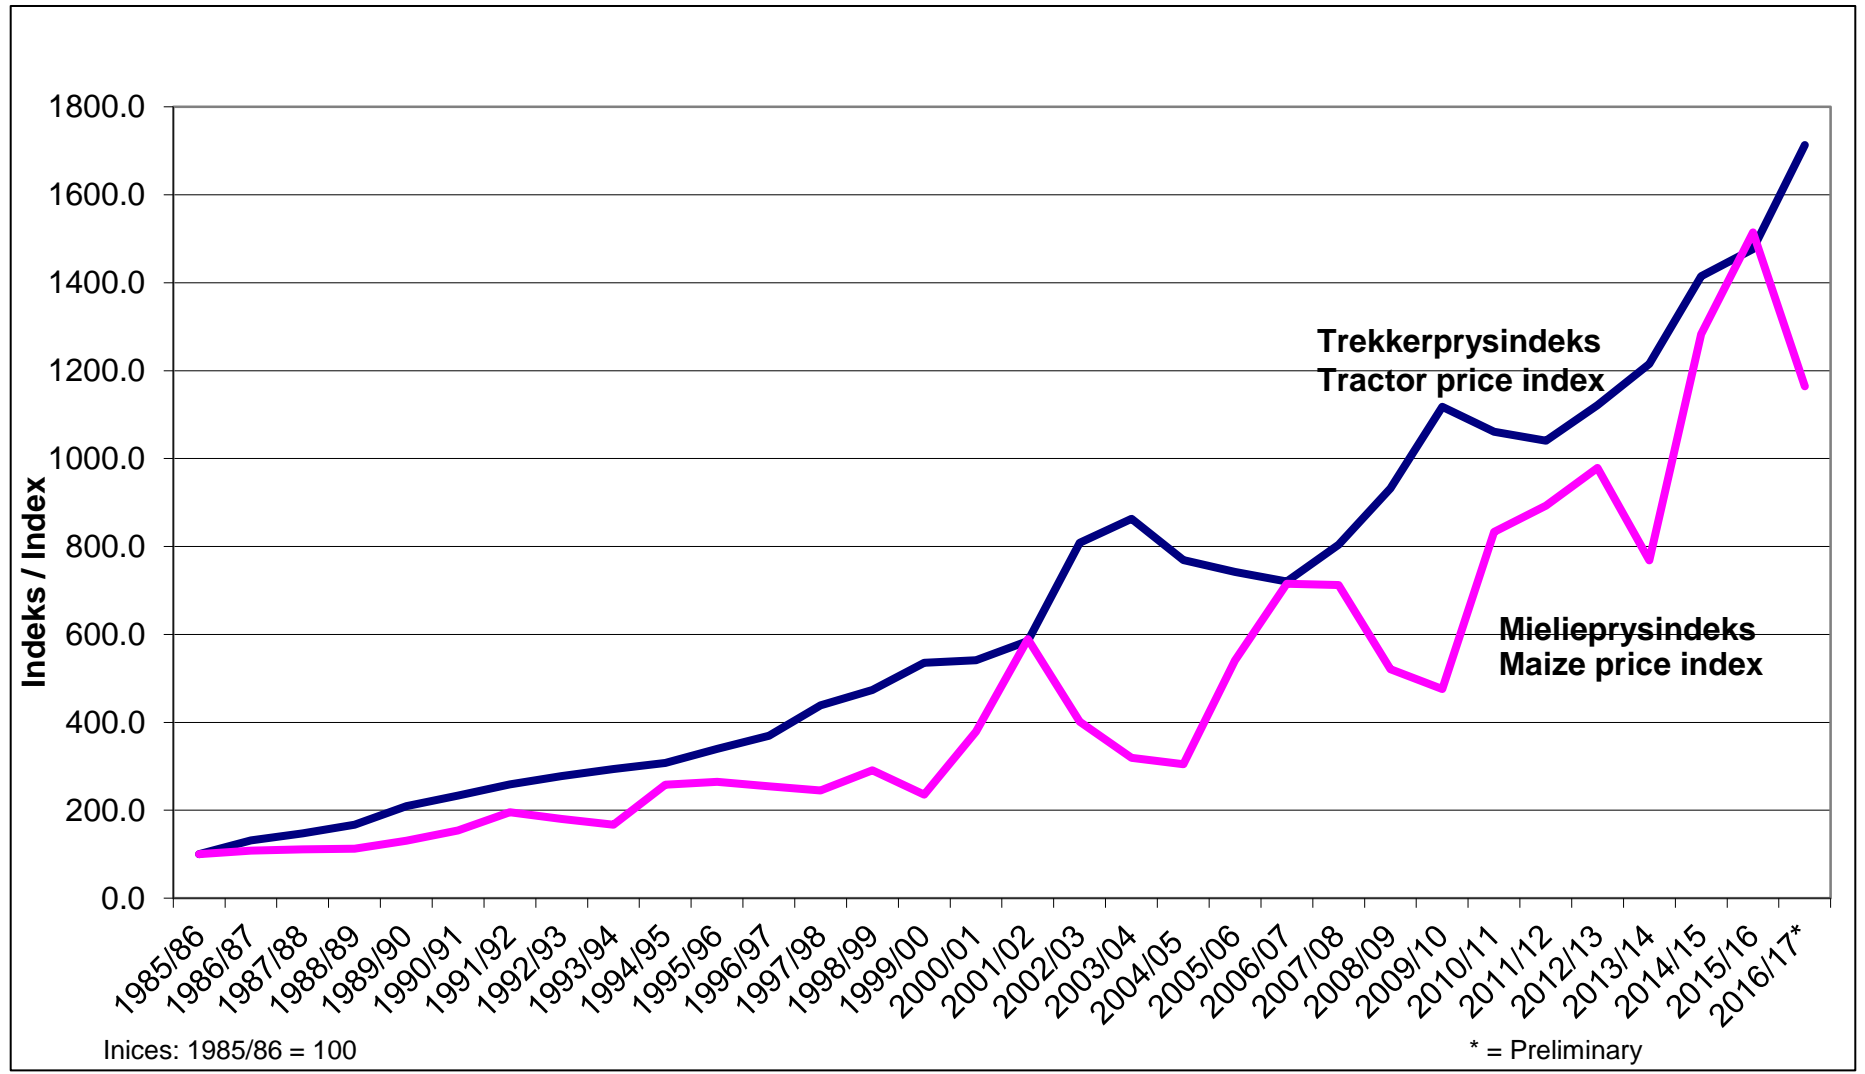

Indices of the producers price of maize and the wholesale price of diesel/ Produsenteprysindeks van mielies en die groothandelsprys van diesel

Indices: 1985/86 = 100

* = Preliminary

Producer price index of maize and the fertiliser price index / Produsenteprysindeks van mielies en prysindeks van kunsmis

Indices of the producer price of maize and the prices of tractors/ Produsenteprysindeks van mielies en die trekkerprysindeks

Indices of the price of maize seed and the producer price of maize/ Prysindeks van mieliesaad en produsentprysindeks van mielies