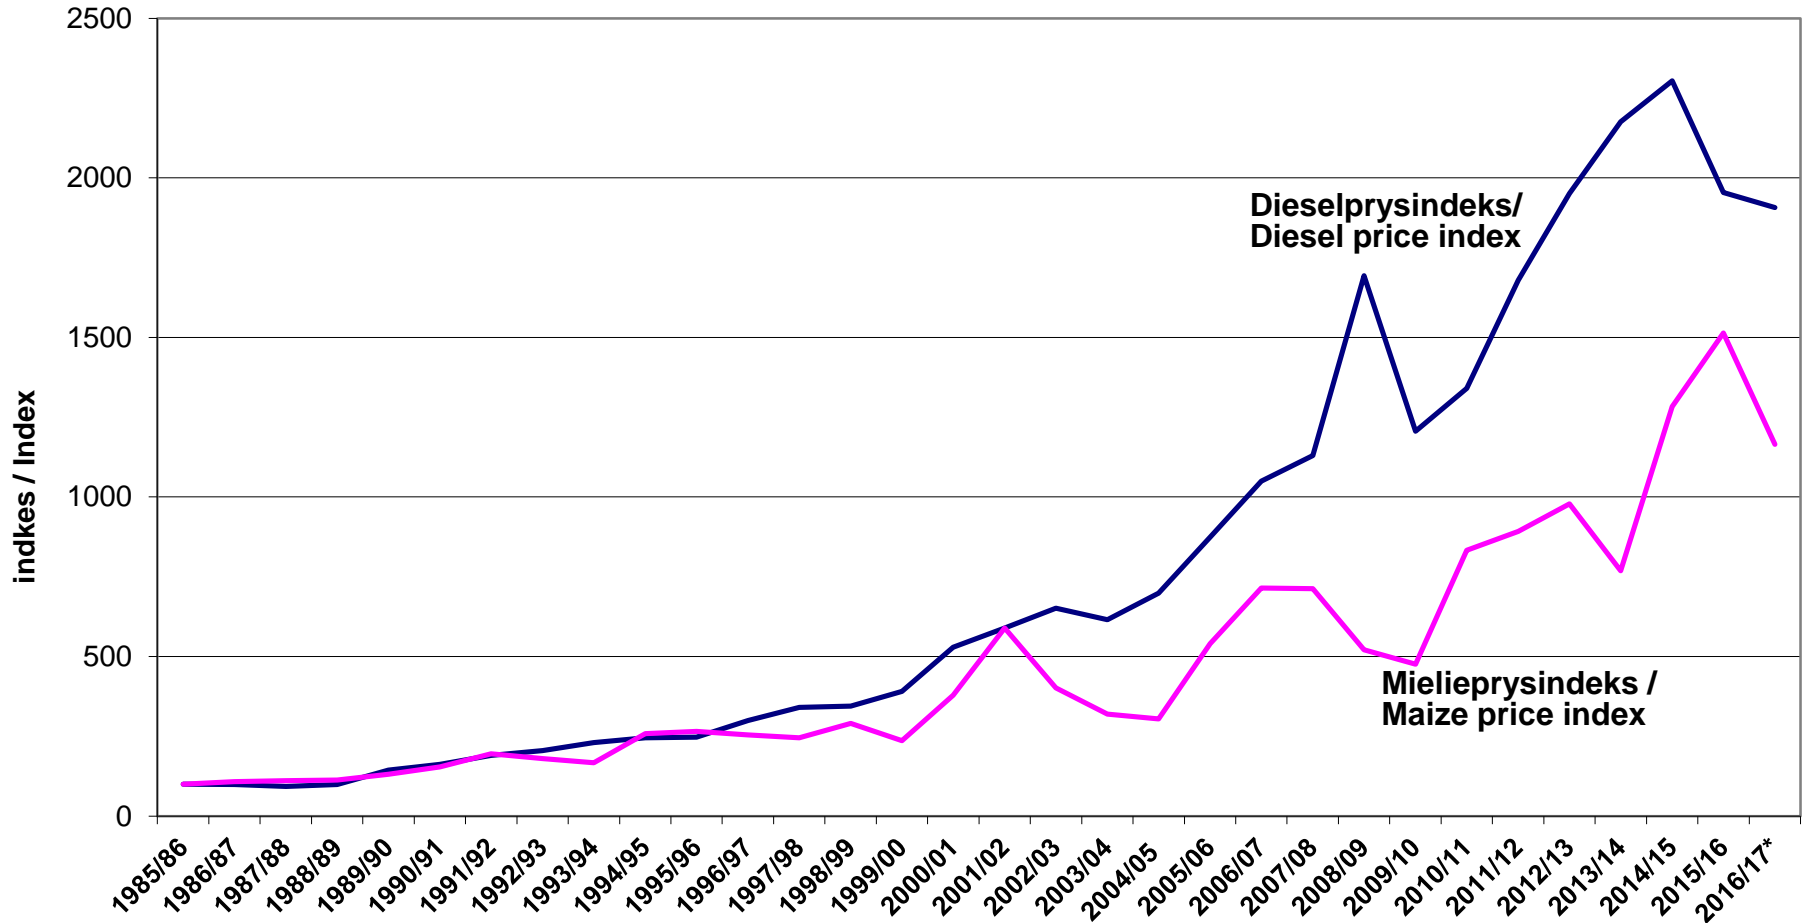

Price Indices/ Prysindekse

Updated: December 2016

Opgedateer: Desember 2016

Disclaimer: *The information herein has been obtained from various sources, the accuracy and/or completeness of which Grain SA does not guarantee and for which Grain SA accepts no liability. Any prices or levels contained herein are preliminary and indicative only and do not represent bids or offers. These indications are provided solely for your information and consideration.*

Indices of the producers price of maize and the wholesale price of diesel/ Produsenteprysindeks van mielies en die groothandelsprys van diesel

Indices: 1985/86 = 100

* = Preliminary

Producer price index of maize and the fertiliser price index / Produsenteprysindeks van mielies en prysindeks van kunsmis