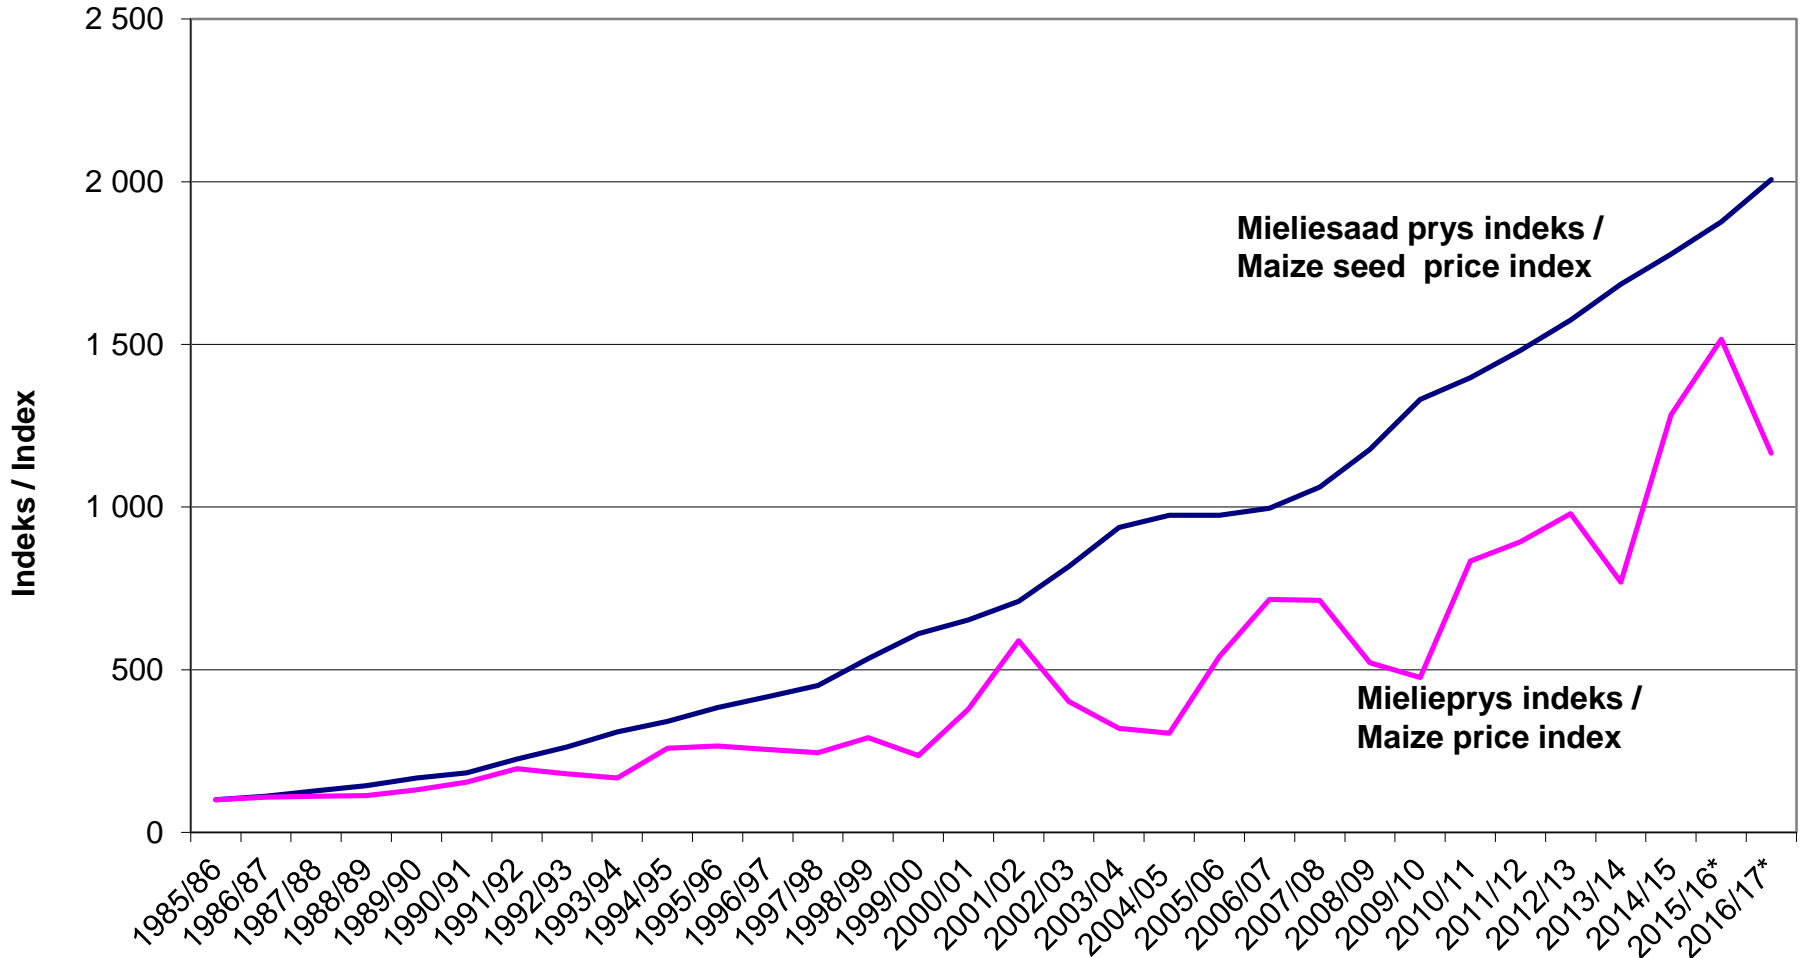

Indices of the producers price of maize and the wholesale price of diesel/ Produsenteprysindeks van mielies en die groothandelsprys van diesel

Indices: 1985/86 = 100

* = Preliminary

Producer price index of maize and the fertiliser price index / Produsenteprysindeks van mielies en prysindeks van kunsmis

Indices of the producer price of maize and the prices of tractors/ Produsenteprysindeks van mielies en die trekkerprysindeks

Indices of the price of maize seed and the producer price of maize/ Prysindeks van mieliesaad en produsentprysindeks van mielies