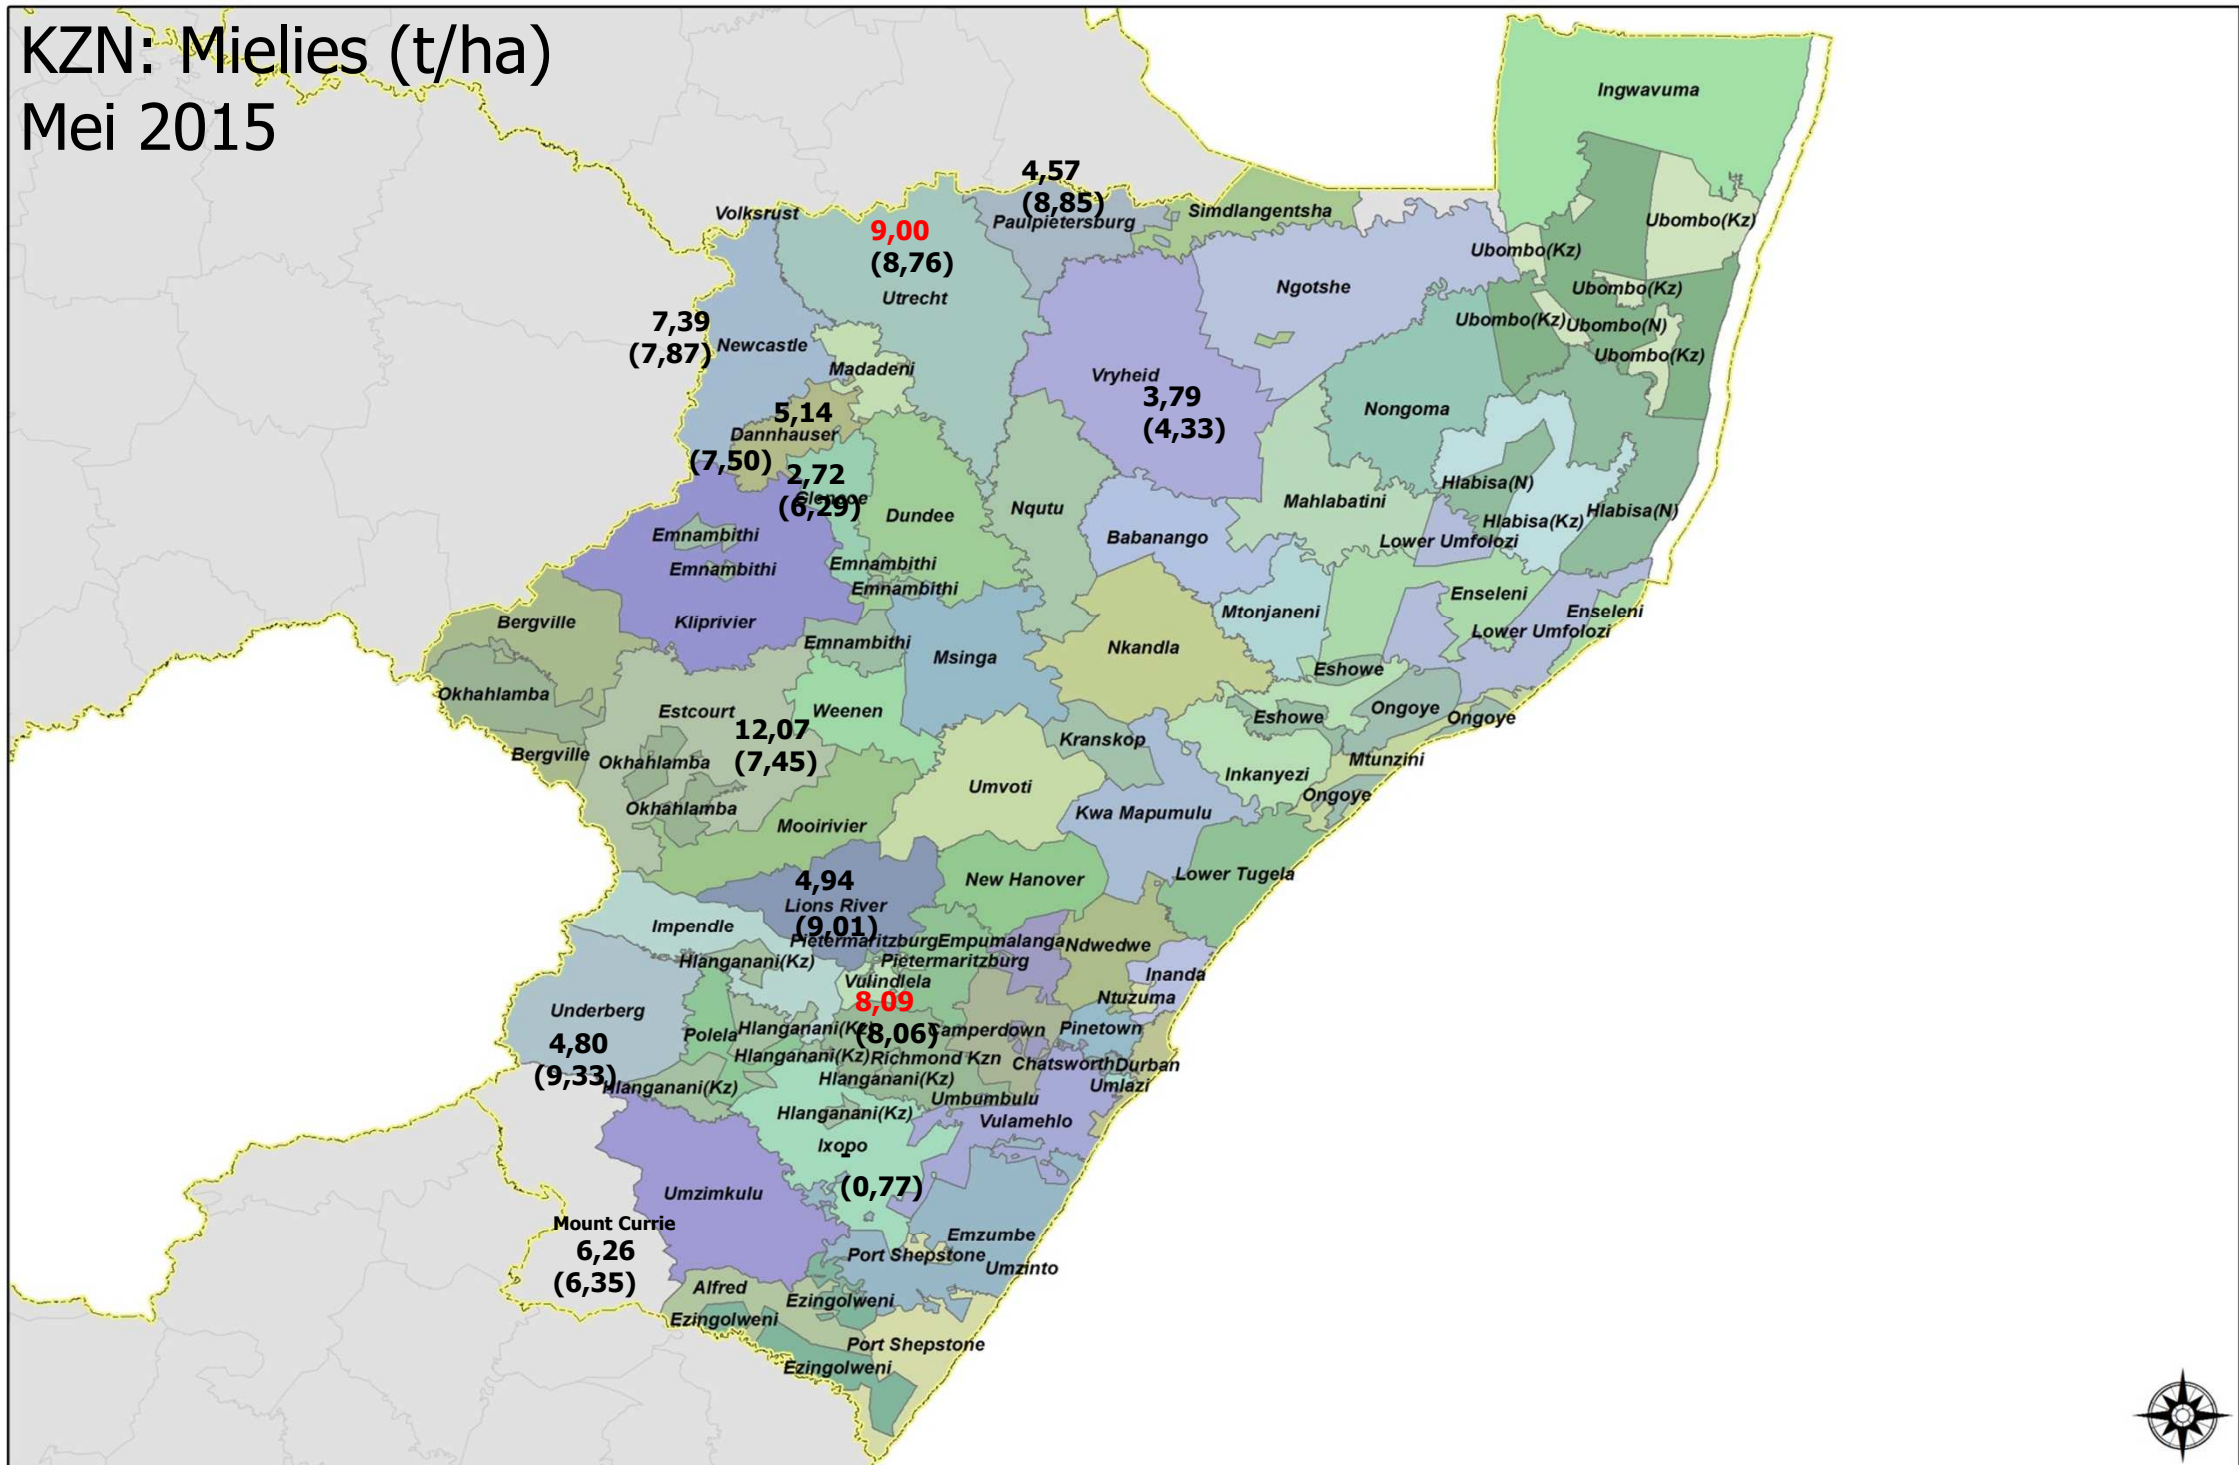

OPBRENGSTE per landdrostdistrik / YIELDS per magisterial district – May 2015

- Opbrengs-inligting is soos verkry vanaf steekproef van produsente van die Departement van Landbou, Bosbou en Visserye / *Yield information as obtained from sample of producers of the Department of Agriculture, Forestry and Fisheries*
- Syfer in hakies dui opbrengs van vorige seisoen (2014) aan / *Number in brackets indicates yield of last season (2014)*
- Syfer sonder hakies dui opbrengs vir huidige seisoen (Mei 2015) aan / *Number without parentheses indicate yield for current season (May 2015)*
- Waar geen opbrengs aangedui is nie, was steekproef te klein om “akkurate” gemiddelde te bereken / *Where no yield is indicated, sample was too small to calculate "accurate" average*
- Dele in “rooi” aangedui, dui op *hoër* verwagte opbrengs as vorige seisoen / *Parts in "red" indicate higher expected yields than last season*
- **LET WEL:** Die Komitee skat nie produksie op landdrostdistriksbasis nie, maar wel op provinsiale basis!! / **NOTE:** *The Committee does not estimate production per magistrate basis, but on provincial basis!*

Vrystaat: Mielies (t/ha)

Mei 2015

Magisterial districts: Free State

Mpumalanga: Mielies (t/ha)

Mei 2015

Magisterial districts: Mpumalanga

Noordwes: Mielies (t/ha)

Mei 2015

Magisterial districts: North West

Gauteng: Mielies (t/ha)

Mei 2015

Magisterial districts: Gauteng

KZN: Mielies (t/ha)

Mei 2015

Magisterial districts: KwaZulu-Natal

Limpopo: Mielies (t/ha)

Mei 2015

Magisterial districts: Limpopo

Noord-Kaap: Mielies (t/ha)

Mei 2015

Magisterial districts: Northern Cape