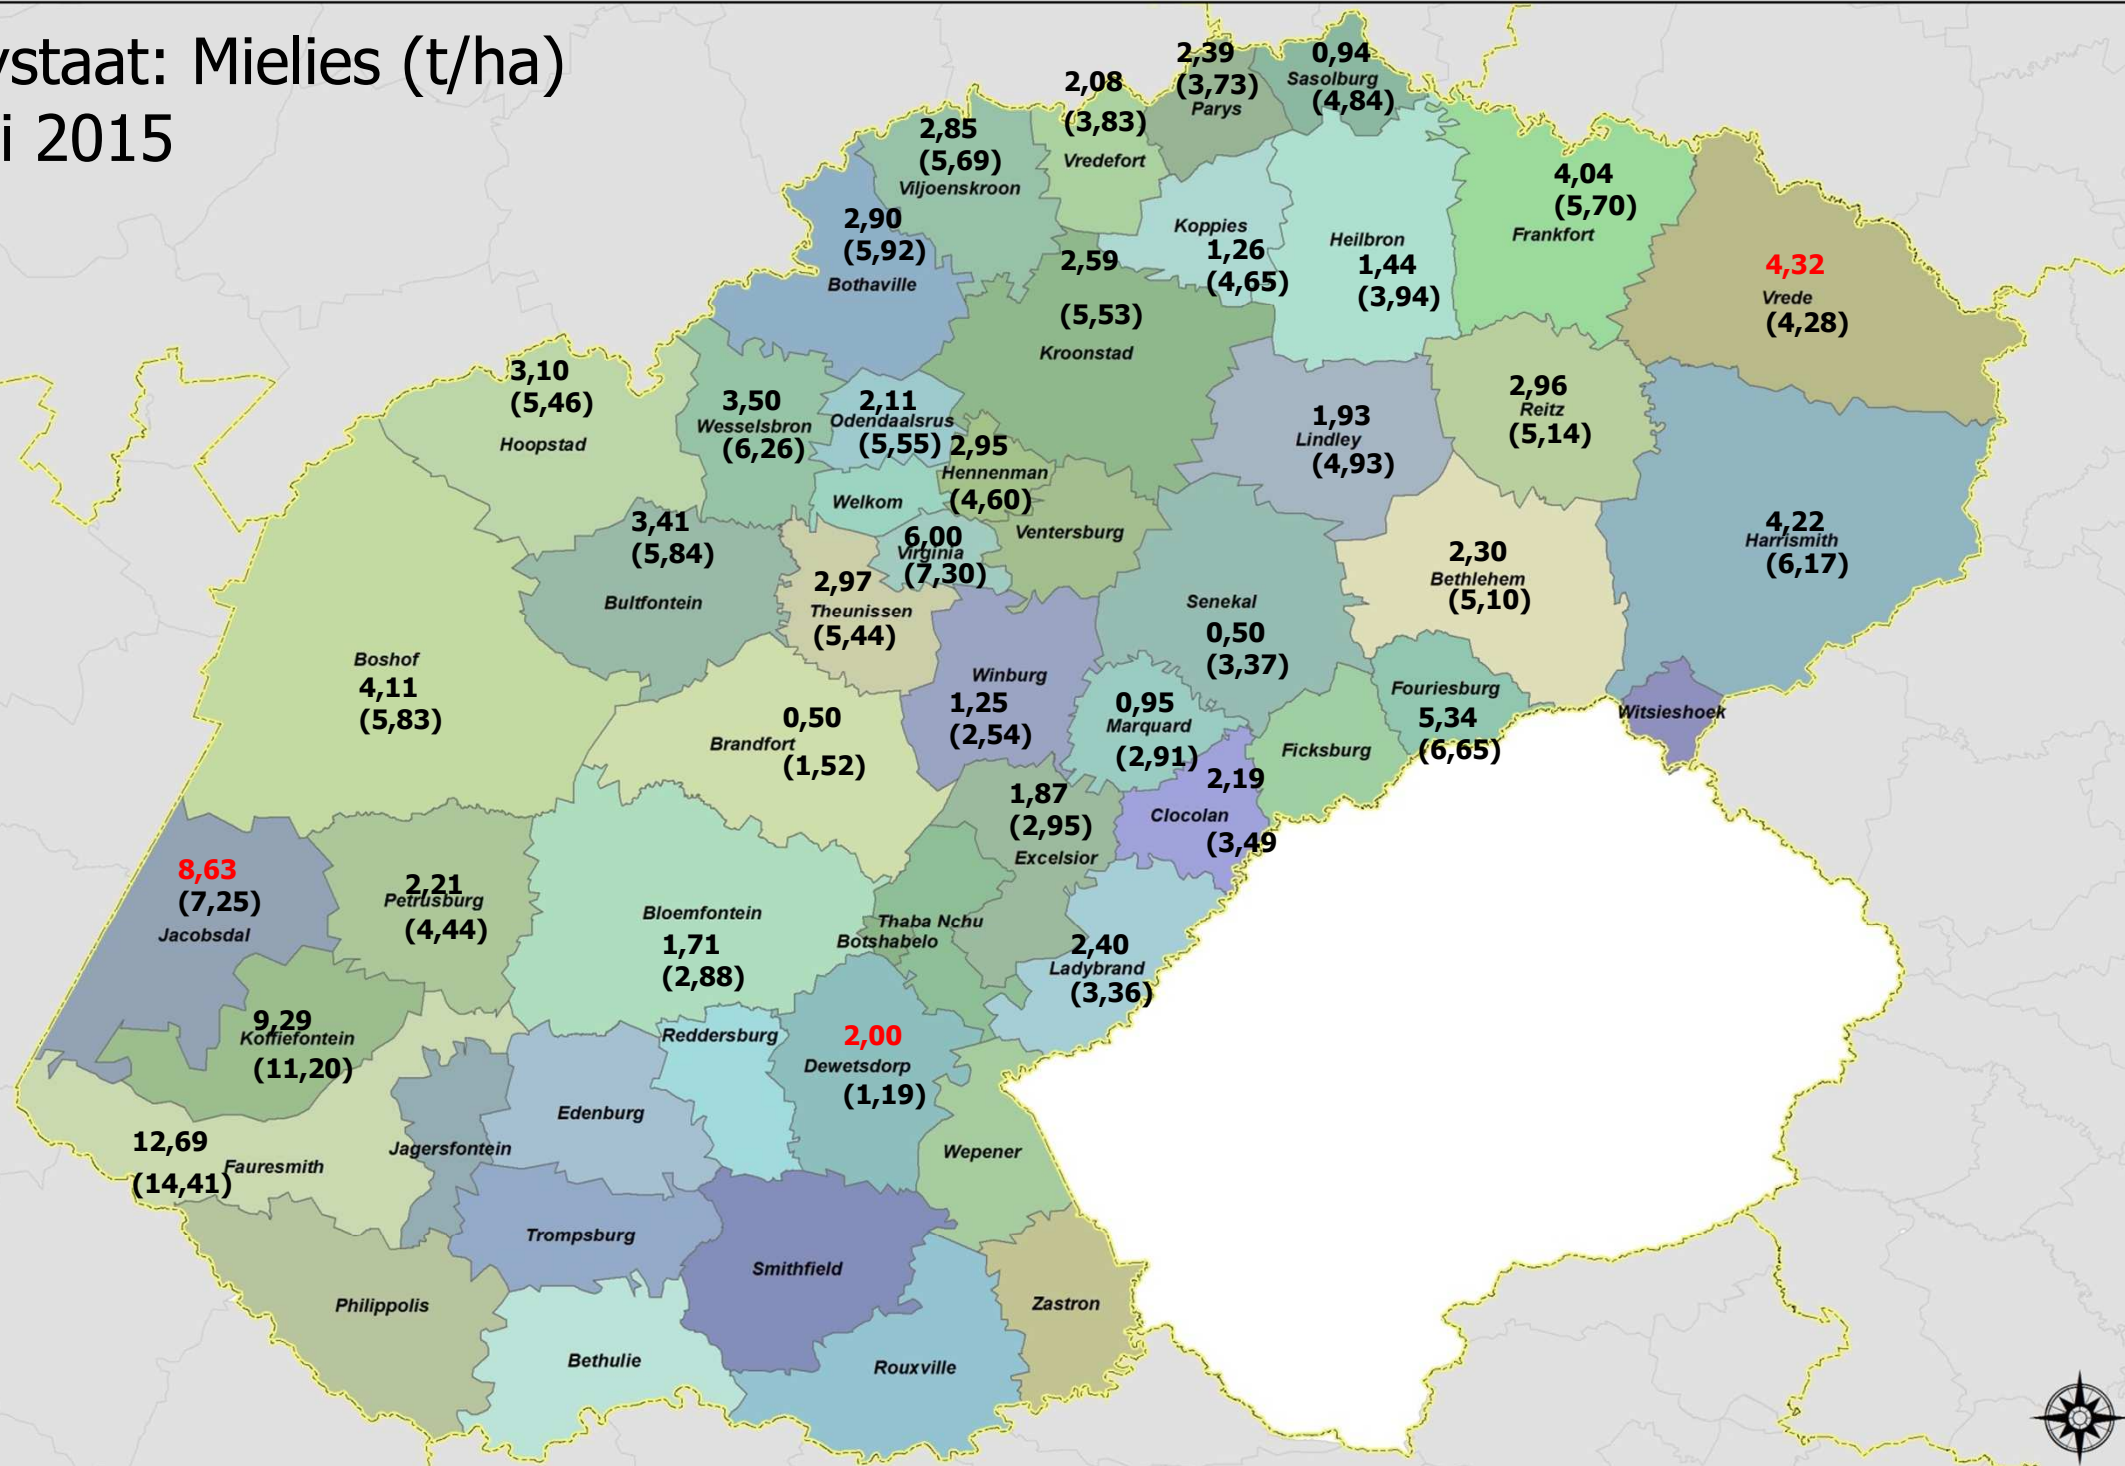

OPBRENGSTE per landdrostdistrik / YIELDS per magisterial district – May 2015

- Opbrengs-inligting is soos verkry vanaf steekproef van produsente van die Departement van Landbou, Bosbou en Visserye / *Yield information as obtained from sample of producers of the Department of Agriculture, Forestry and Fisheries*
- Syfer in hakies dui opbrengs van vorige seisoen (2014) aan / *Number in brackets indicates yield of last season (2014)*
- Syfer sonder hakies dui opbrengs vir huidige seisoen (Mei 2015) aan / *Number without parentheses indicate yield for current season (May 2015)*
- Waar geen opbrengs aangedui is nie, was steekproef te klein om “akkurate” gemiddelde te bereken / *Where no yield is indicated, sample was too small to calculate "accurate" average*
- Dele in “rooi” aangedui, dui op *hoër* verwagte opbrengs as vorige seisoen / *Parts in "red" indicate higher expected yields than last season*
- **LET WEL:** Die Komitee skat nie produksie op landdrostdistriksbasis nie, maar wel op provinsiale basis!! / **NOTE:** *The Committee does not estimate production per magistrate basis, but on provincial basis!*

Vrystaat: Mielies (t/ha)

Mei 2015

Magisterial districts: Free State

Mpumalanga: Mielies (t/ha)

Mei 2015

Magisterial districts: Mpumalanga

Noordwes: Mielies (t/ha)

Mei 2015

Magisterial districts: North West

Gauteng: Mielies (t/ha)

Mei 2015

Magisterial districts: Gauteng

KZN: Mielies (t/ha)

Mei 2015

Magisterial districts: KwaZulu-Natal

Limpopo: Mielies (t/ha)

Mei 2015

Magisterial districts: Limpopo

Noord-Kaap: Mielies (t/ha)

Mei 2015

Magisterial districts: Northern Cape