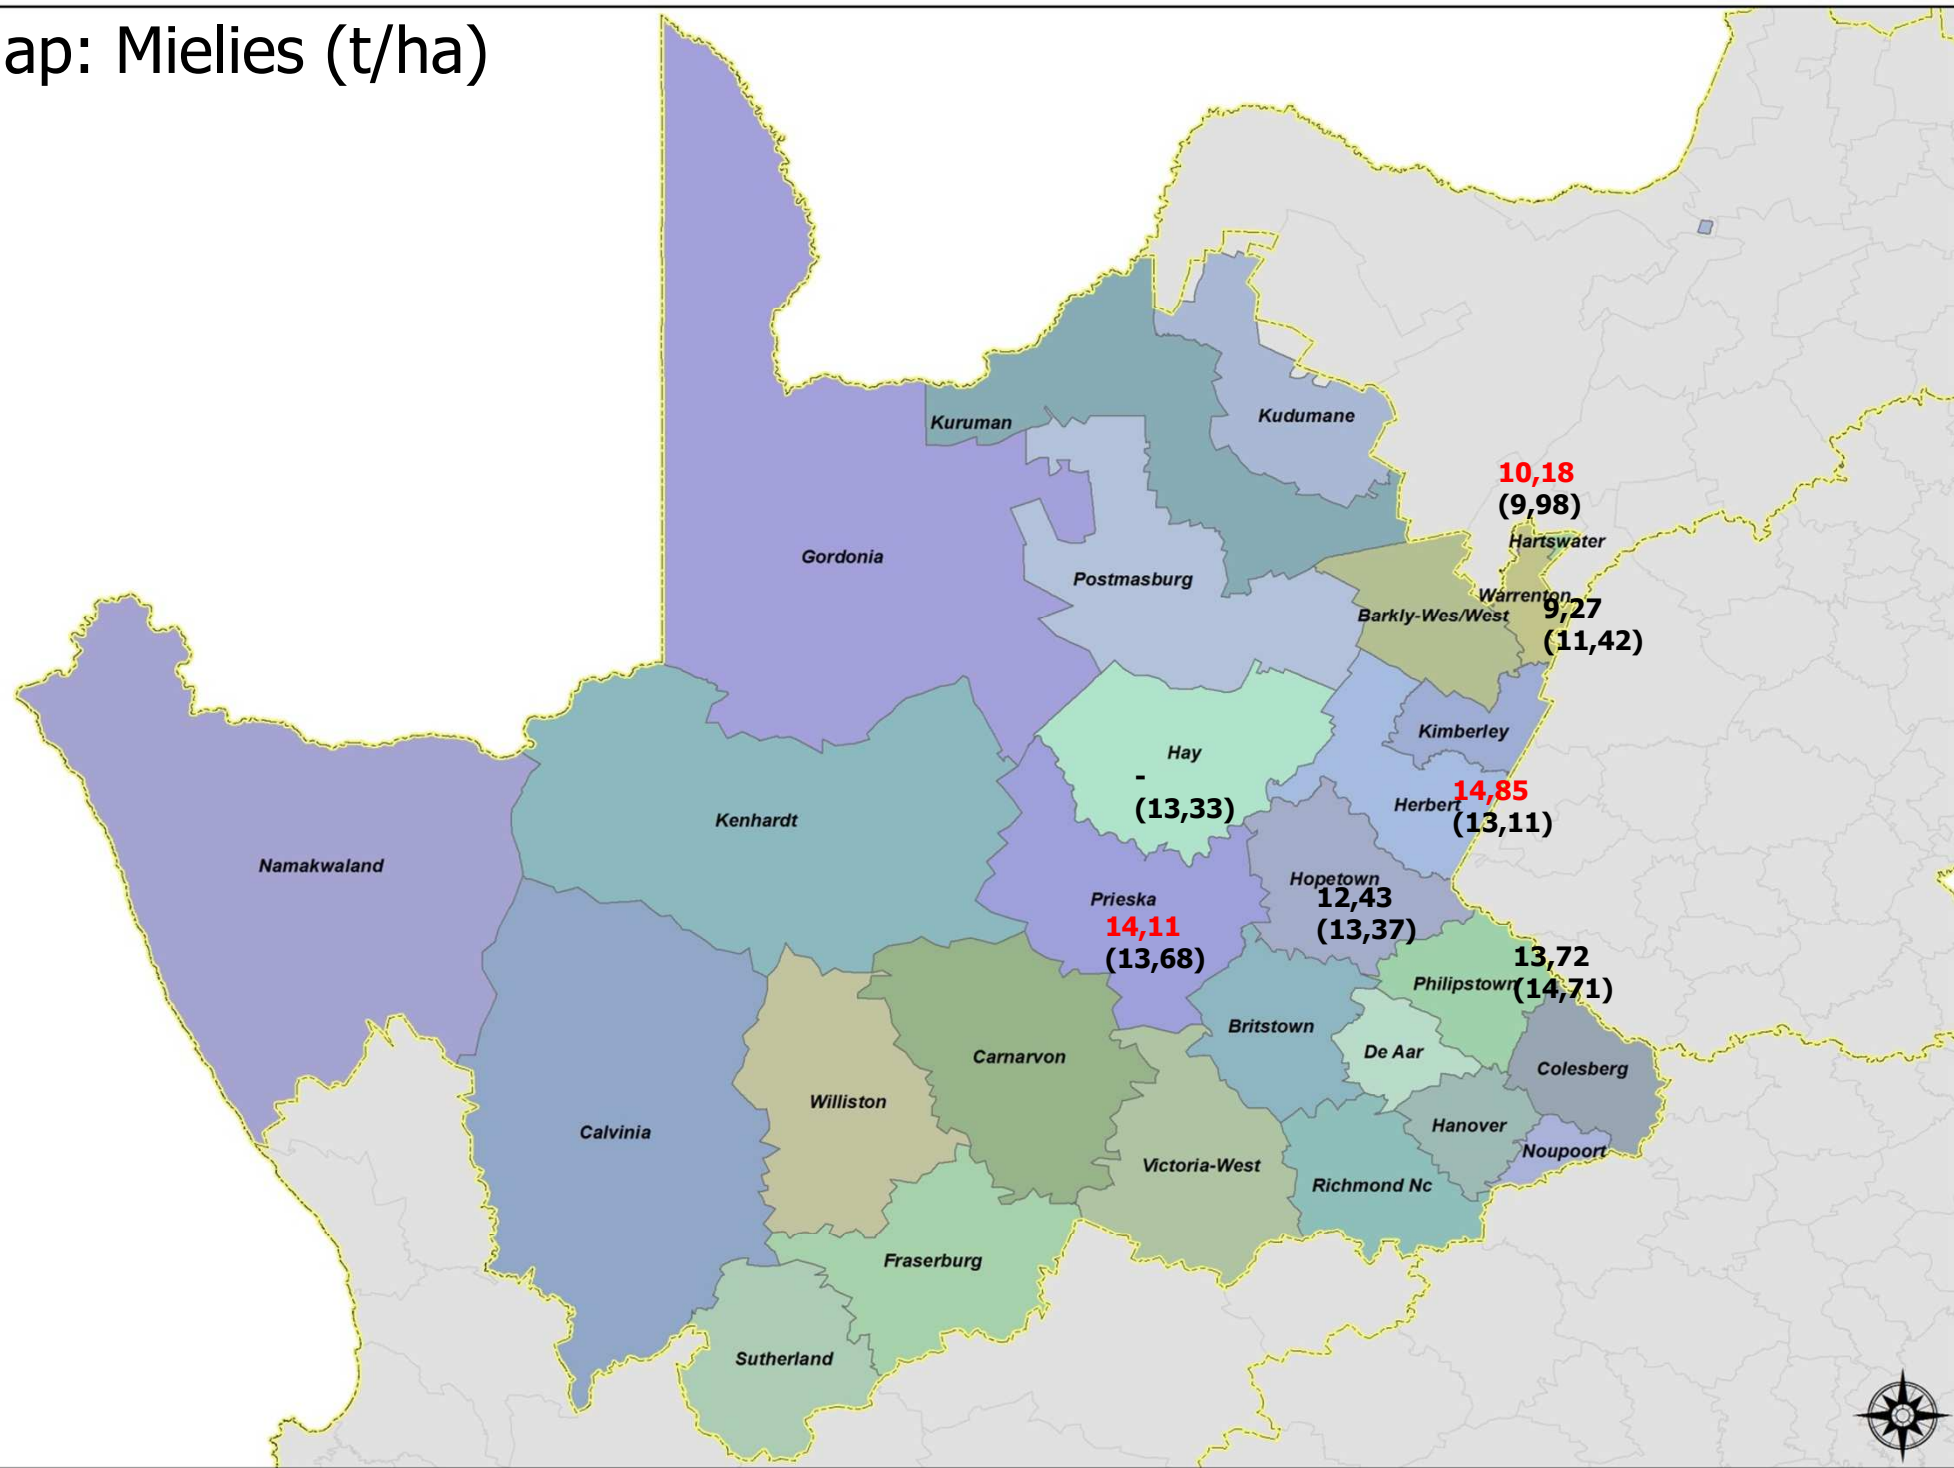

OPBRENGSTE per landdrostdistrik / YIELDS per magisterial district – May 2015

- Opbrengs-inligting is soos verkry vanaf steekproef van produsente van die Departement van Landbou, Bosbou en Visserye / *Yield information as obtained from sample of producers of the Department of Agriculture, Forestry and Fisheries*
- Syfer in hakies dui opbrengs van vorige seisoen (2014) aan / *Number in brackets indicates yield of last season (2014)*
- Syfer sonder hakies dui opbrengs vir huidige seisoen (Mei 2015) aan / *Number without parentheses indicate yield for current season (May 2015)*
- Waar geen opbrengs aangedui is nie, was steekproef te klein om “akkurate” gemiddelde te bereken / *Where no yield is indicated, sample was too small to calculate "accurate" average*
- Dele in “rooi” aangedui, dui op *hoër* verwagte opbrengs as vorige seisoen / *Parts in "red" indicate higher expected yields than last season*
- **LET WEL:** Die Komitee skat nie produksie op landdrostdistriksbasis nie, maar wel op provinsiale basis!! / **NOTE:** *The Committee does not estimate production per magistrate basis, but on provincial basis!*

Vrystaat: Mielies (t/ha)

Mei 2015

Magisterial districts: Free State

Mpumalanga: Mielies (t/ha)

Mei 2015

Magisterial districts: Mpumalanga

Noordwes: Mielies (t/ha)

Mei 2015

Magisterial districts: North West

Gauteng: Mielies (t/ha)

Mei 2015

Magisterial districts: Gauteng

KZN: Mielies (t/ha)

Mei 2015

Magisterial districts: KwaZulu-Natal

Limpopo: Mielies (t/ha)

Mei 2015

Magisterial districts: Limpopo

Noord-Kaap: Mielies (t/ha)

Mei 2015

Magisterial districts: Northern Cape