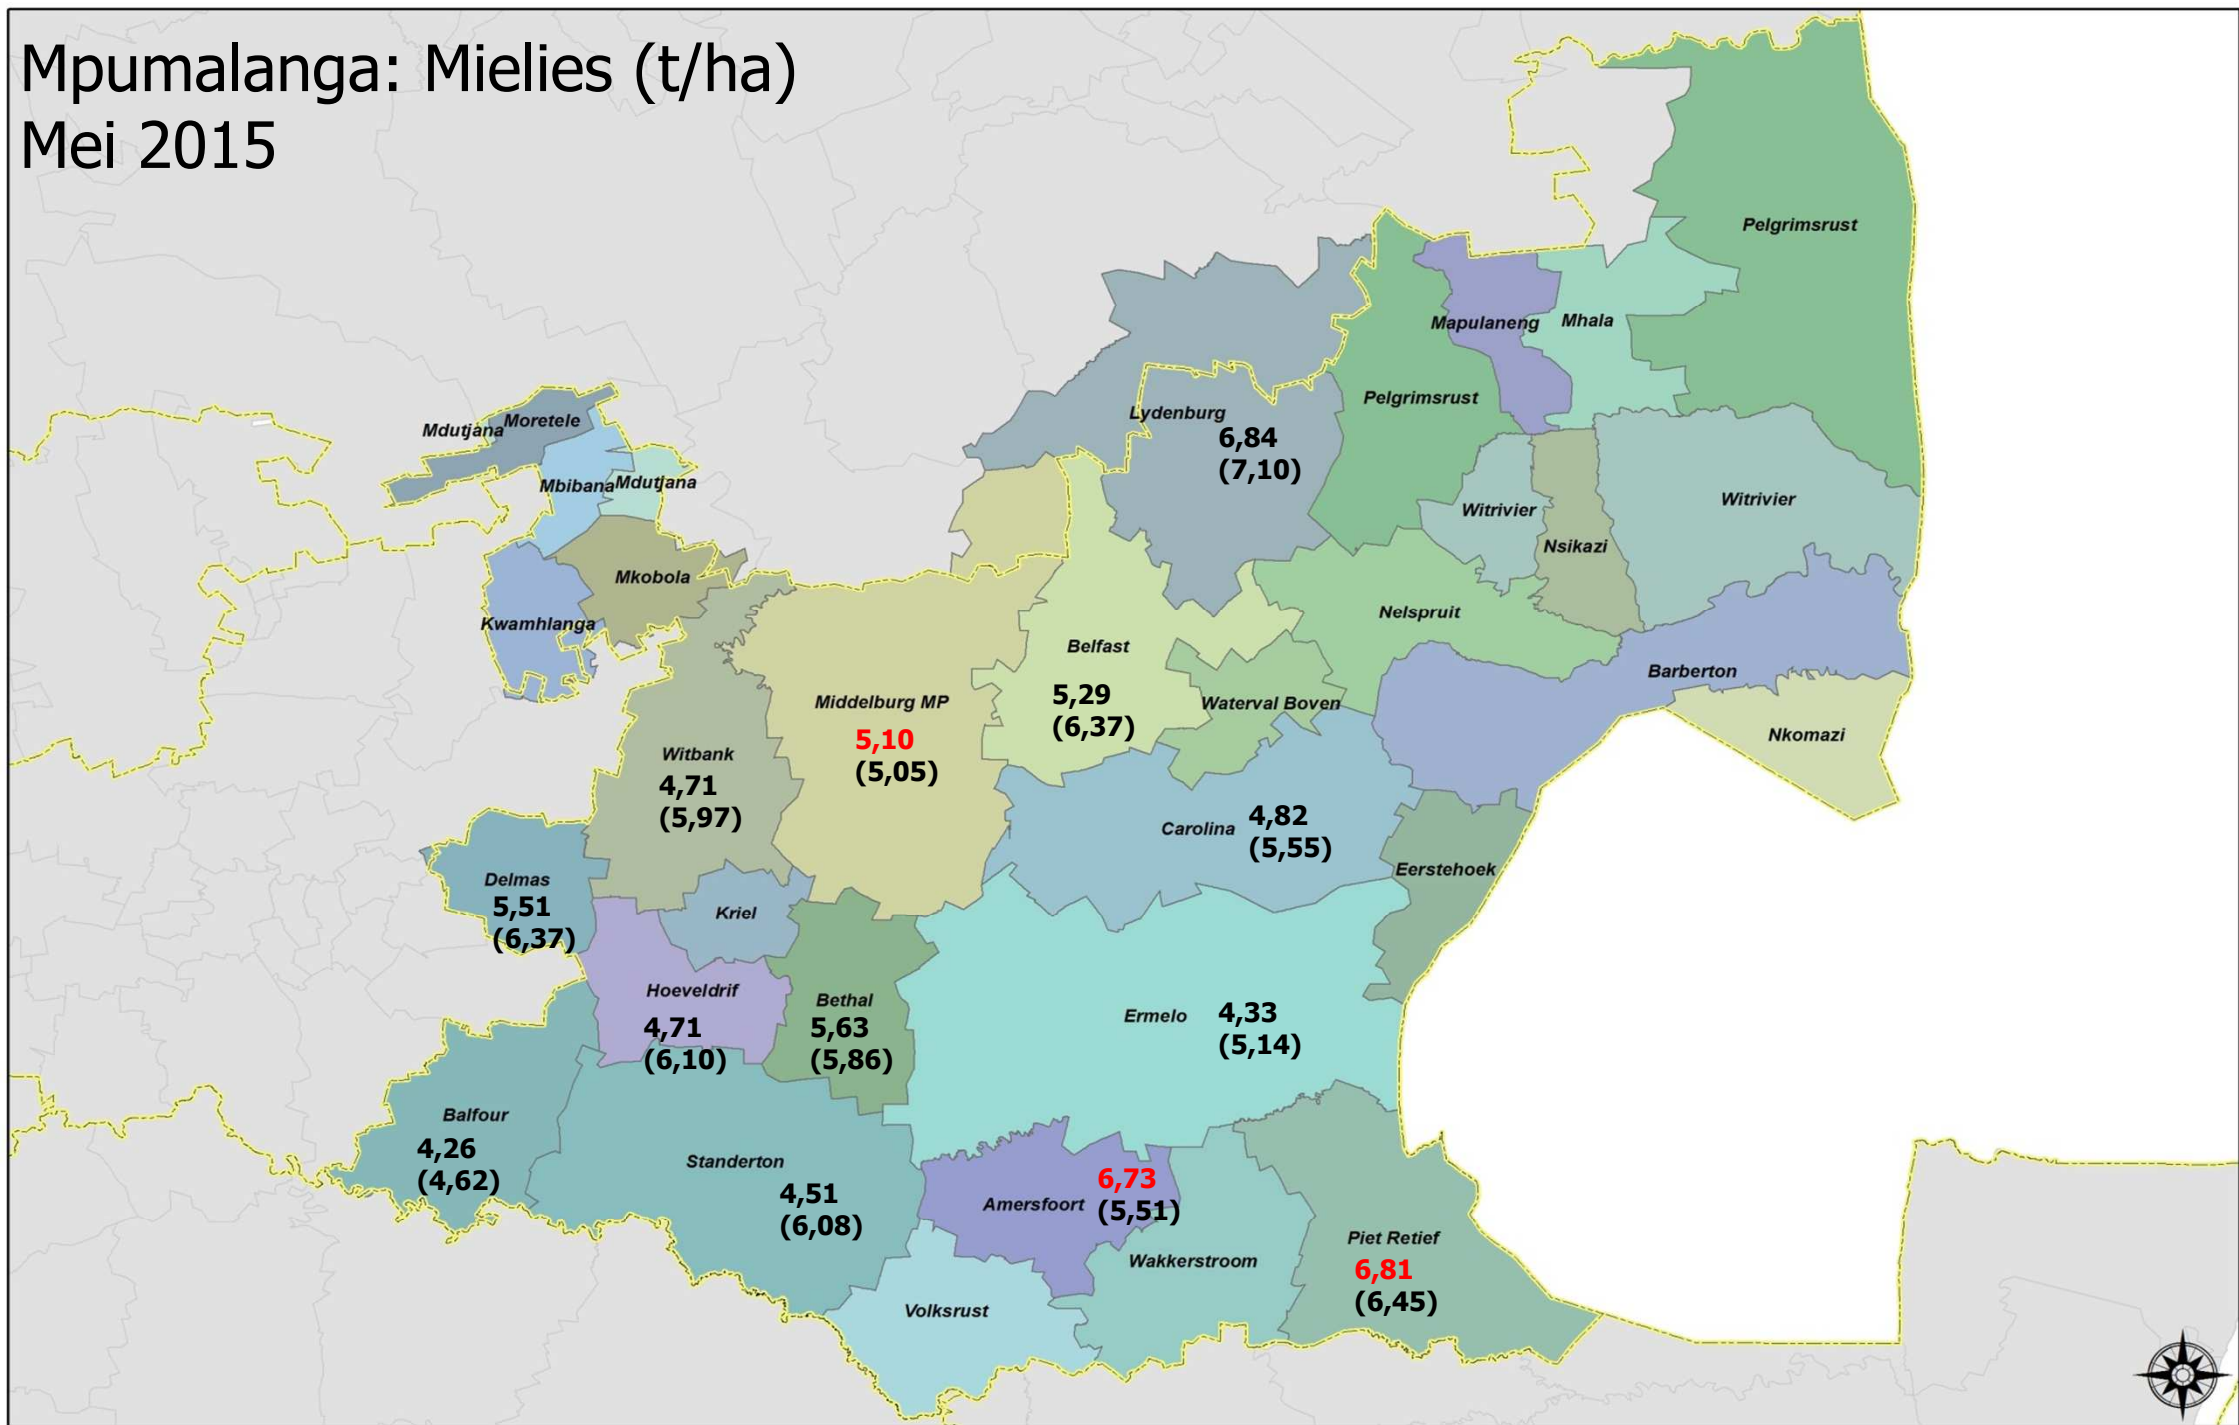

OPBRENGSTE per landdrostdistrik / YIELDS per magisterial district – May 2015

- Opbrengs-inligting is soos verkry vanaf steekproef van produsente van die Departement van Landbou, Bosbou en Visserye / *Yield information as obtained from sample of producers of the Department of Agriculture, Forestry and Fisheries*
- Syfer in hakies dui opbrengs van vorige seisoen (2014) aan / *Number in brackets indicates yield of last season (2014)*
- Syfer sonder hakies dui opbrengs vir huidige seisoen (Mei 2015) aan / *Number without parentheses indicate yield for current season (May 2015)*
- Waar geen opbrengs aangedui is nie, was steekproef te klein om “akkurate” gemiddelde te bereken / *Where no yield is indicated, sample was too small to calculate "accurate" average*
- Dele in “rooi” aangedui, dui op *hoër* verwagte opbrengs as vorige seisoen / *Parts in "red" indicate higher expected yields than last season*
- **LET WEL:** Die Komitee skat nie produksie op landdrostdistriksbasis nie, maar wel op provinsiale basis!! / **NOTE:** *The Committee does not estimate production per magistrate basis, but on provincial basis!*

Vrystaat: Mielies (t/ha)

Mei 2015

Magisterial districts: Free State

Mpumalanga: Mielies (t/ha)

Mei 2015

Magisterial districts: Mpumalanga

Noordwes: Mielies (t/ha)

Mei 2015

Magisterial districts: North West

Gauteng: Mielies (t/ha)

Mei 2015

Magisterial districts: Gauteng

KZN: Mielies (t/ha)

Mei 2015

Magisterial districts: KwaZulu-Natal

Limpopo: Mielies (t/ha)

Mei 2015

Magisterial districts: Limpopo

Noord-Kaap: Mielies (t/ha)

Mei 2015

Magisterial districts: Northern Cape