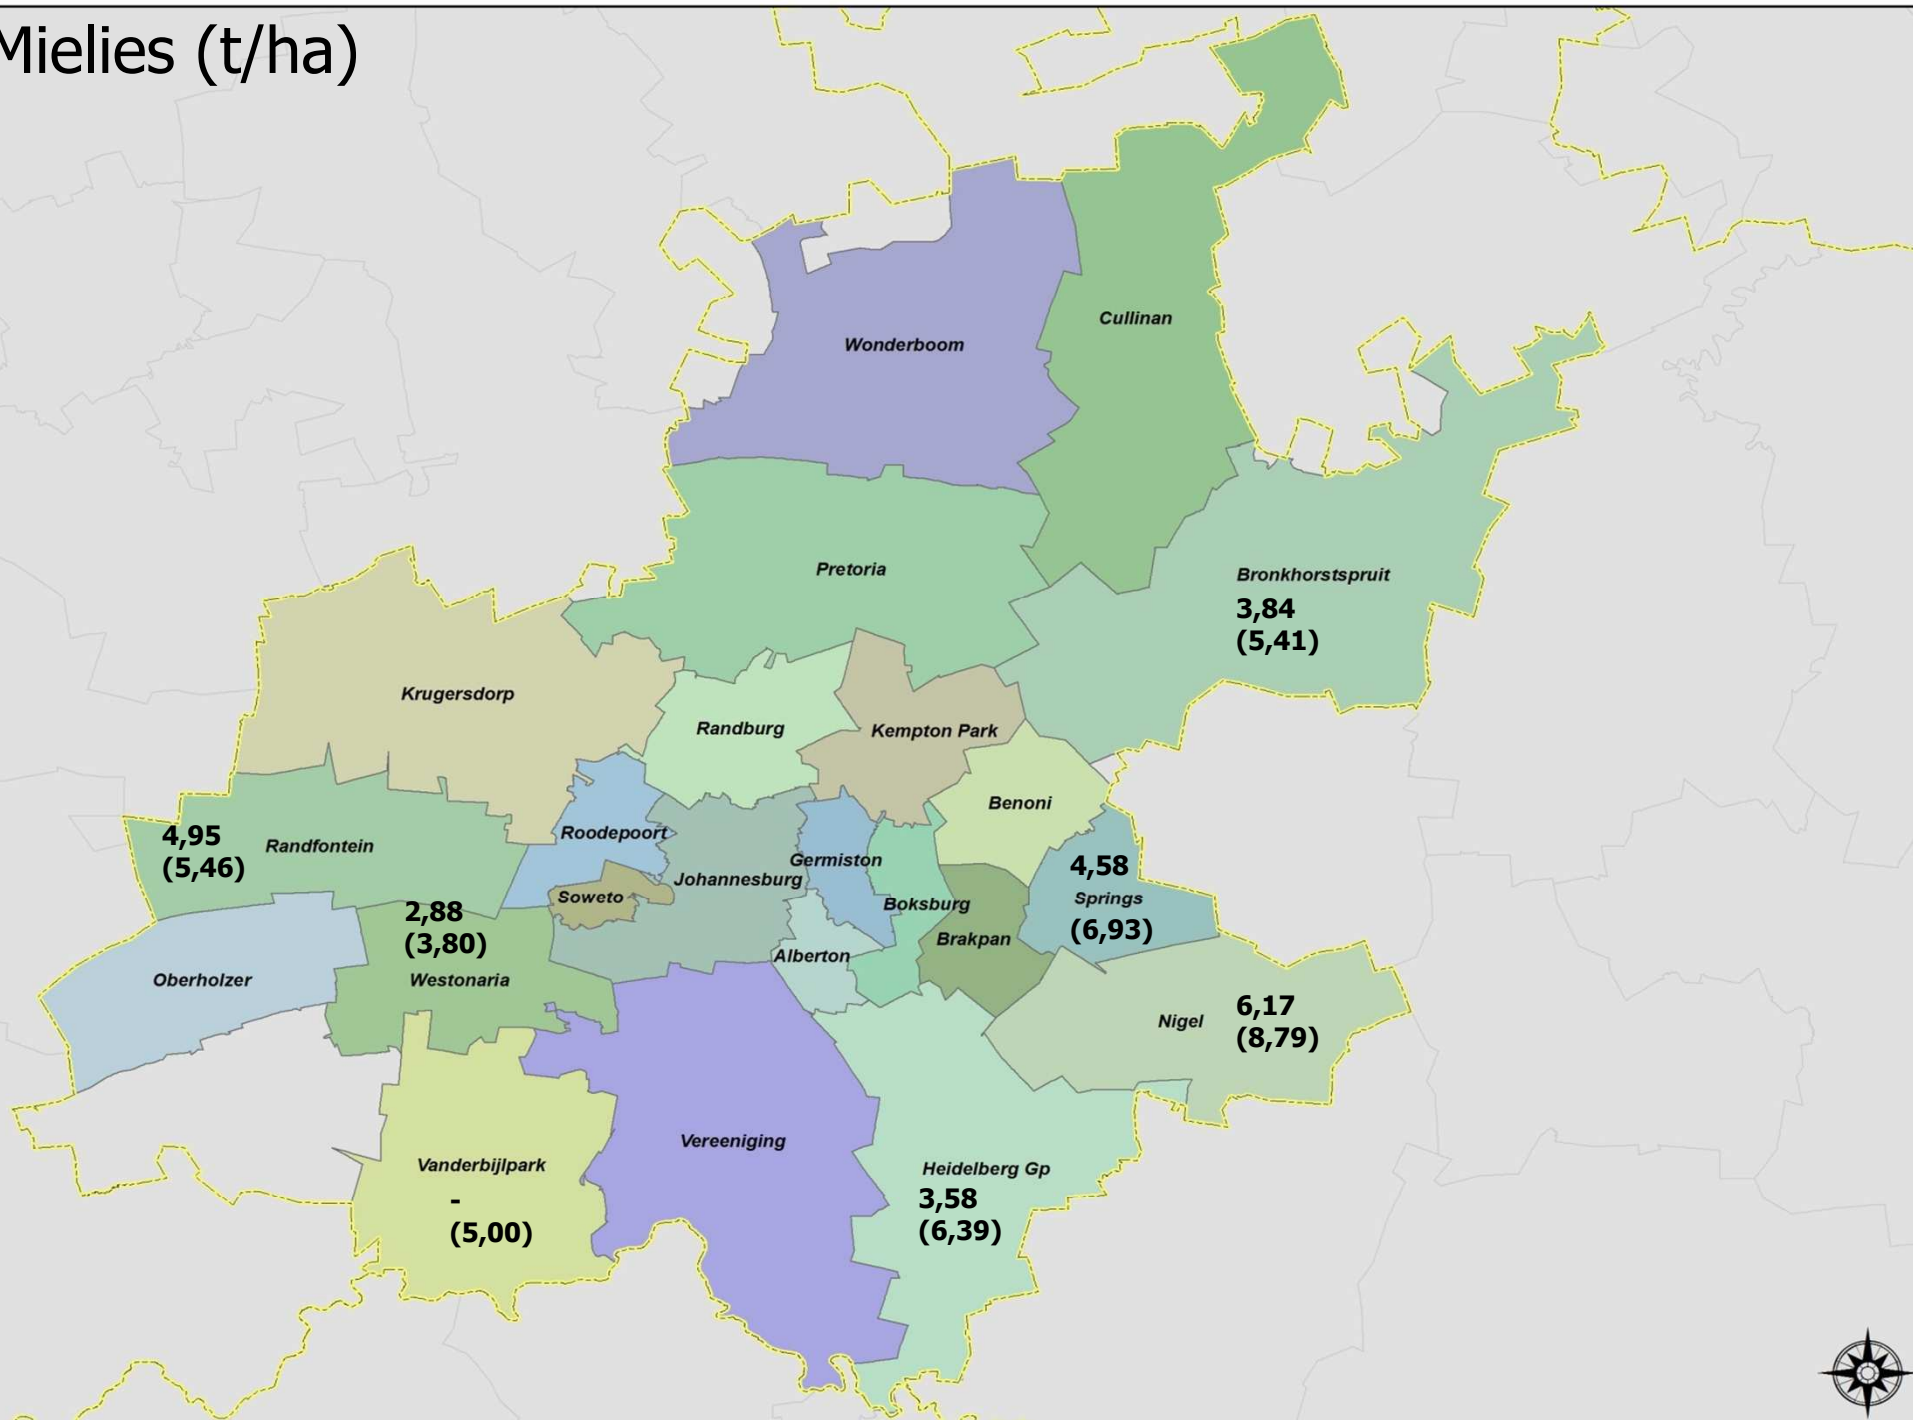

OPBRENGSTE per landdrostdistrik / YIELDS per magisterial district – May 2015

- Opbrengs-inligting is soos verkry vanaf steekproef van produsente van die Departement van Landbou, Bosbou en Visserye / *Yield information as obtained from sample of producers of the Department of Agriculture, Forestry and Fisheries*
- Syfer in hakies dui opbrengs van vorige seisoen (2014) aan / *Number in brackets indicates yield of last season (2014)*
- Syfer sonder hakies dui opbrengs vir huidige seisoen (Mei 2015) aan / *Number without parentheses indicate yield for current season (May 2015)*
- Waar geen opbrengs aangedui is nie, was steekproef te klein om “akkurate” gemiddelde te bereken / *Where no yield is indicated, sample was too small to calculate "accurate" average*
- Dele in “rooi” aangedui, dui op *hoër* verwagte opbrengs as vorige seisoen / *Parts in "red" indicate higher expected yields than last season*
- **LET WEL:** Die Komitee skat nie produksie op landdrostdistriksbasis nie, maar wel op provinsiale basis!! / **NOTE:** *The Committee does not estimate production per magistrate basis, but on provincial basis!*

Vrystaat: Mielies (t/ha)

Mei 2015

Magisterial districts: Free State

Mpumalanga: Mielies (t/ha)

Mei 2015

Magisterial districts: Mpumalanga

Noordwes: Mielies (t/ha)

Mei 2015

Magisterial districts: North West

Gauteng: Mielies (t/ha)

Mei 2015

Magisterial districts: Gauteng

KZN: Mielies (t/ha)

Mei 2015

Magisterial districts: KwaZulu-Natal

Limpopo: Mielies (t/ha)

Mei 2015

Magisterial districts: Limpopo

Noord-Kaap: Mielies (t/ha)

Mei 2015

Magisterial districts: Northern Cape