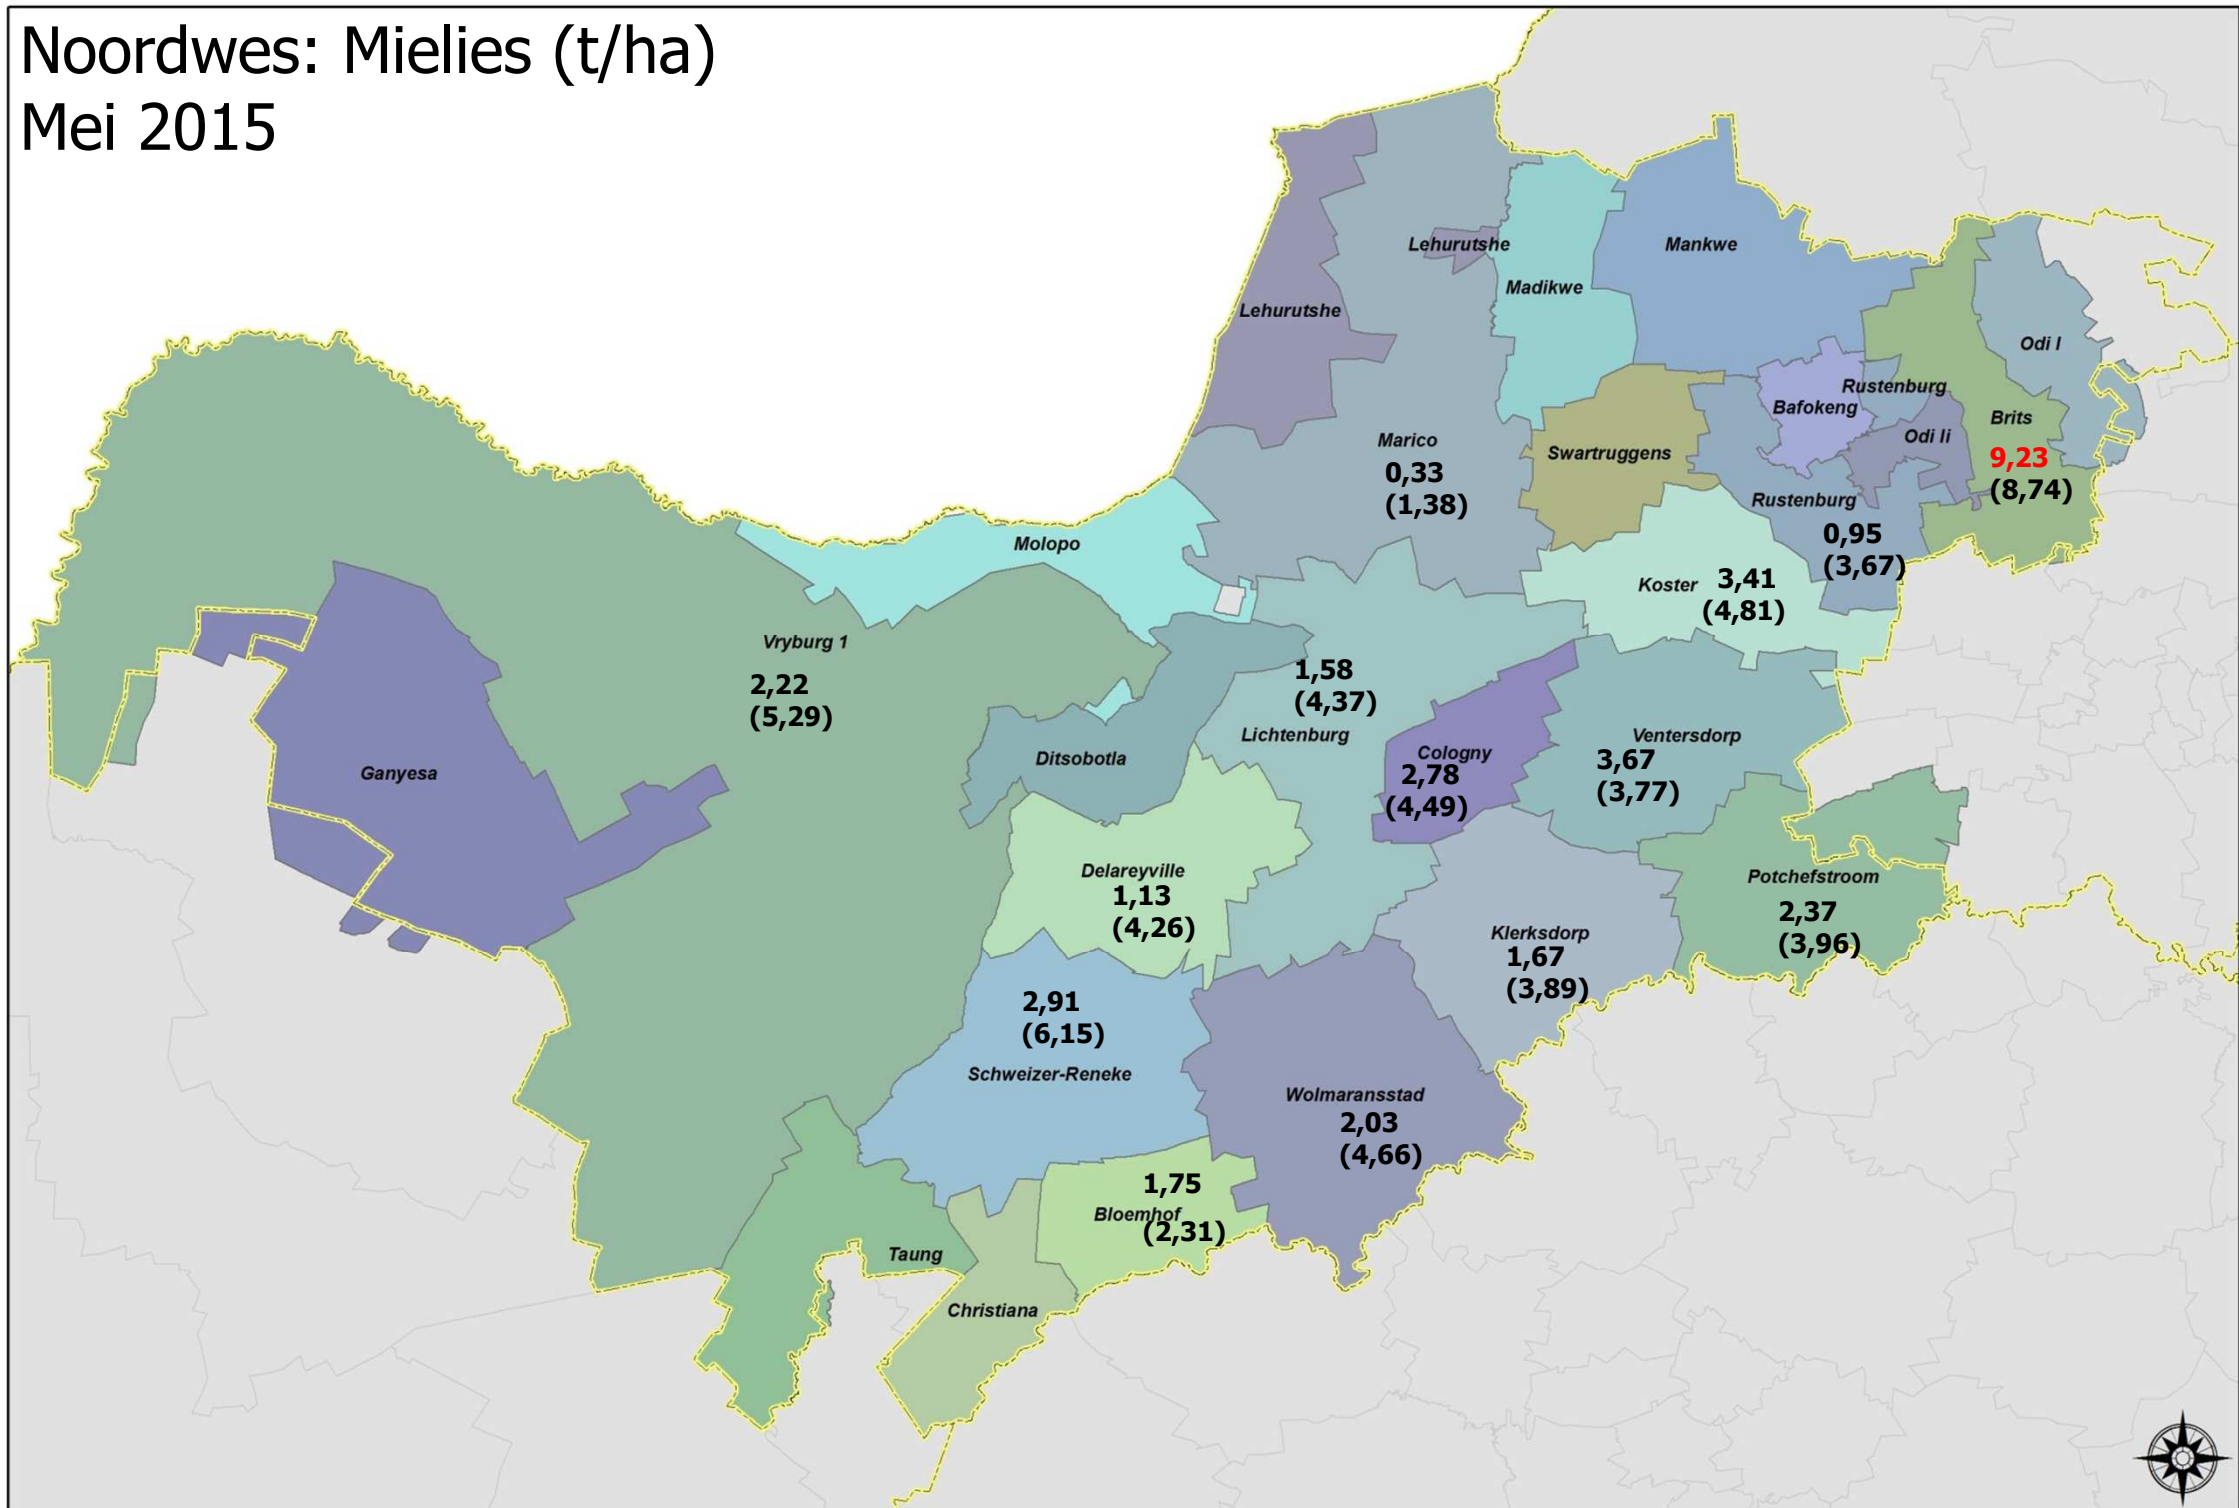

OPBRENGSTE per landdrostdistrik / YIELDS per magisterial district – May 2015

- Opbrengs-inligting is soos verkry vanaf steekproef van produsente van die Departement van Landbou, Bosbou en Visserye / *Yield information as obtained from sample of producers of the Department of Agriculture, Forestry and Fisheries*
- Syfer in hakies dui opbrengs van vorige seisoen (2014) aan / *Number in brackets indicates yield of last season (2014)*
- Syfer sonder hakies dui opbrengs vir huidige seisoen (Mei 2015) aan / *Number without parentheses indicate yield for current season (May 2015)*
- Waar geen opbrengs aangedui is nie, was steekproef te klein om “akkurate” gemiddelde te bereken / *Where no yield is indicated, sample was too small to calculate "accurate" average*
- Dele in “rooi” aangedui, dui op *hoër* verwagte opbrengs as vorige seisoen / *Parts in "red" indicate higher expected yields than last season*
- **LET WEL:** Die Komitee skat nie produksie op landdrostdistriksbasis nie, maar wel op provinsiale basis!! / **NOTE:** *The Committee does not estimate production per magistrate basis, but on provincial basis!*

Vrystaat: Mielies (t/ha)

Mei 2015

Magisterial districts: Free State

Mpumalanga: Mielies (t/ha)

Mei 2015

Magisterial districts: Mpumalanga

Noordwes: Mielies (t/ha)

Mei 2015

Magisterial districts: North West

Gauteng: Mielies (t/ha)

Mei 2015

Magisterial districts: Gauteng

KZN: Mielies (t/ha)

Mei 2015

Magisterial districts: KwaZulu-Natal

Limpopo: Mielies (t/ha)

Mei 2015

Magisterial districts: Limpopo

Noord-Kaap: Mielies (t/ha)

Mei 2015

Magisterial districts: Northern Cape