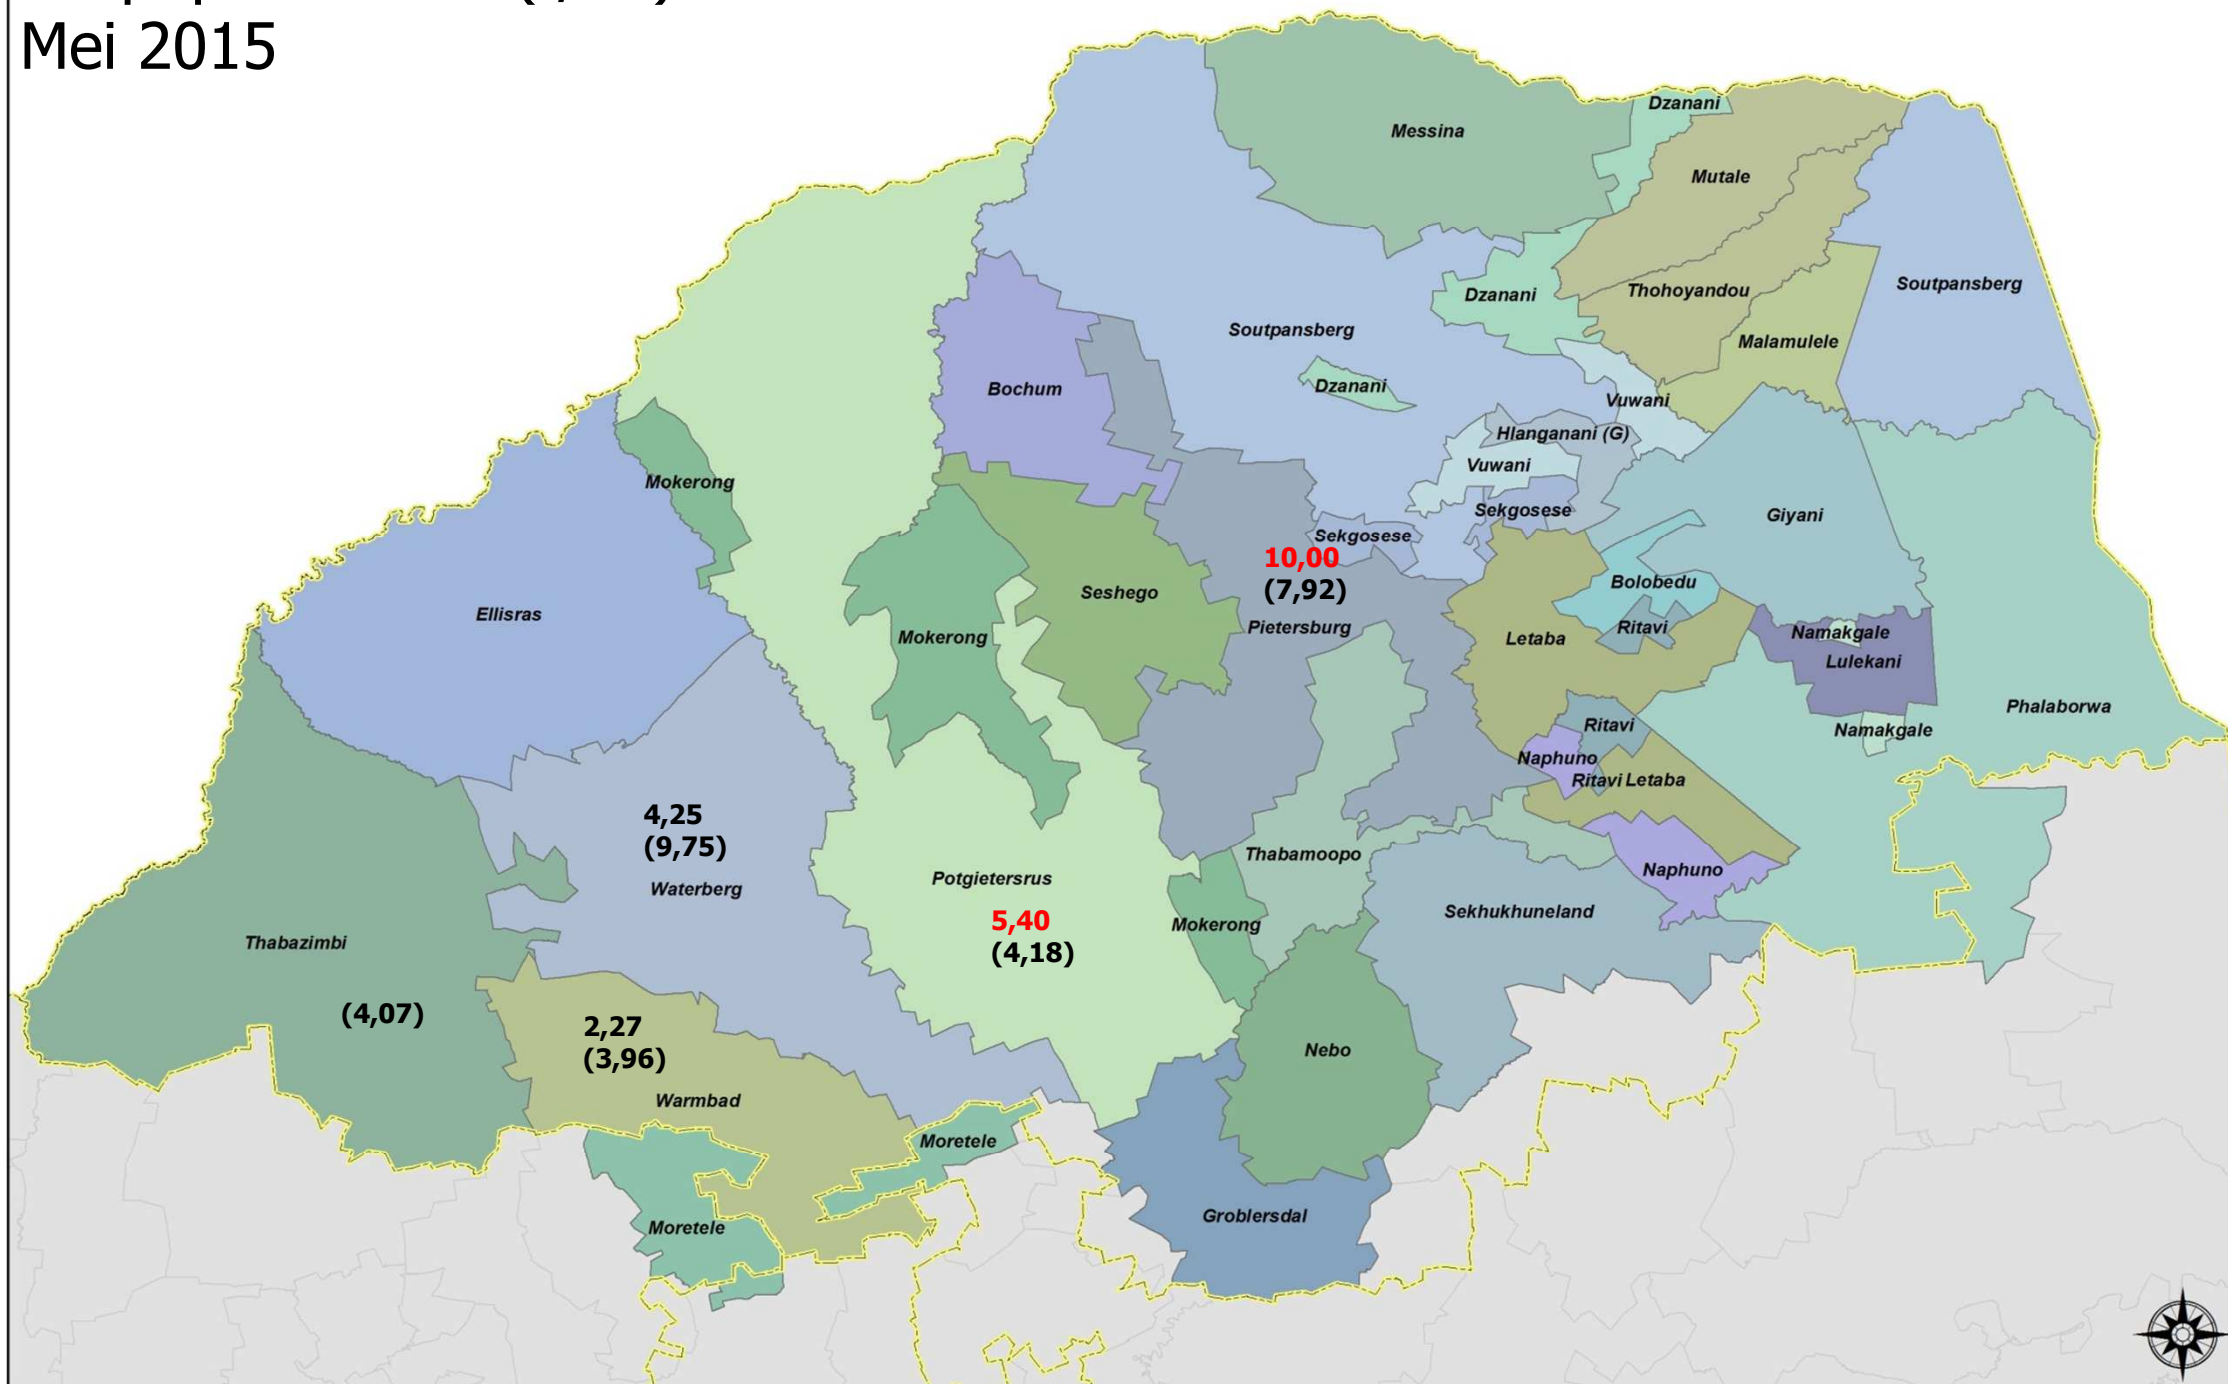

OPBRENGSTE per landdrostdistrik / YIELDS per magisterial district – May 2015

- Opbrengs-inligting is soos verkry vanaf steekproef van produsente van die Departement van Landbou, Bosbou en Visserye / *Yield information as obtained from sample of producers of the Department of Agriculture, Forestry and Fisheries*
- Syfer in hakies dui opbrengs van vorige seisoen (2014) aan / *Number in brackets indicates yield of last season (2014)*
- Syfer sonder hakies dui opbrengs vir huidige seisoen (Mei 2015) aan / *Number without parentheses indicate yield for current season (May 2015)*
- Waar geen opbrengs aangedui is nie, was steekproef te klein om “akkurate” gemiddelde te bereken / *Where no yield is indicated, sample was too small to calculate "accurate" average*
- Dele in “rooi” aangedui, dui op *hoër* verwagte opbrengs as vorige seisoen / *Parts in "red" indicate higher expected yields than last season*
- **LET WEL:** Die Komitee skat nie produksie op landdrostdistriksbasis nie, maar wel op provinsiale basis!! / **NOTE:** *The Committee does not estimate production per magistrate basis, but on provincial basis!*

Vrystaat: Mielies (t/ha)

Mei 2015

Magisterial districts: Free State

Mpumalanga: Mielies (t/ha)

Mei 2015

Magisterial districts: Mpumalanga

Noordwes: Mielies (t/ha)

Mei 2015

Magisterial districts: North West

Gauteng: Mielies (t/ha)

Mei 2015

Magisterial districts: Gauteng

KZN: Mielies (t/ha)

Mei 2015

Magisterial districts: KwaZulu-Natal

Limpopo: Mielies (t/ha)

Mei 2015

Magisterial districts: Limpopo

Noord-Kaap: Mielies (t/ha)

Mei 2015

Magisterial districts: Northern Cape