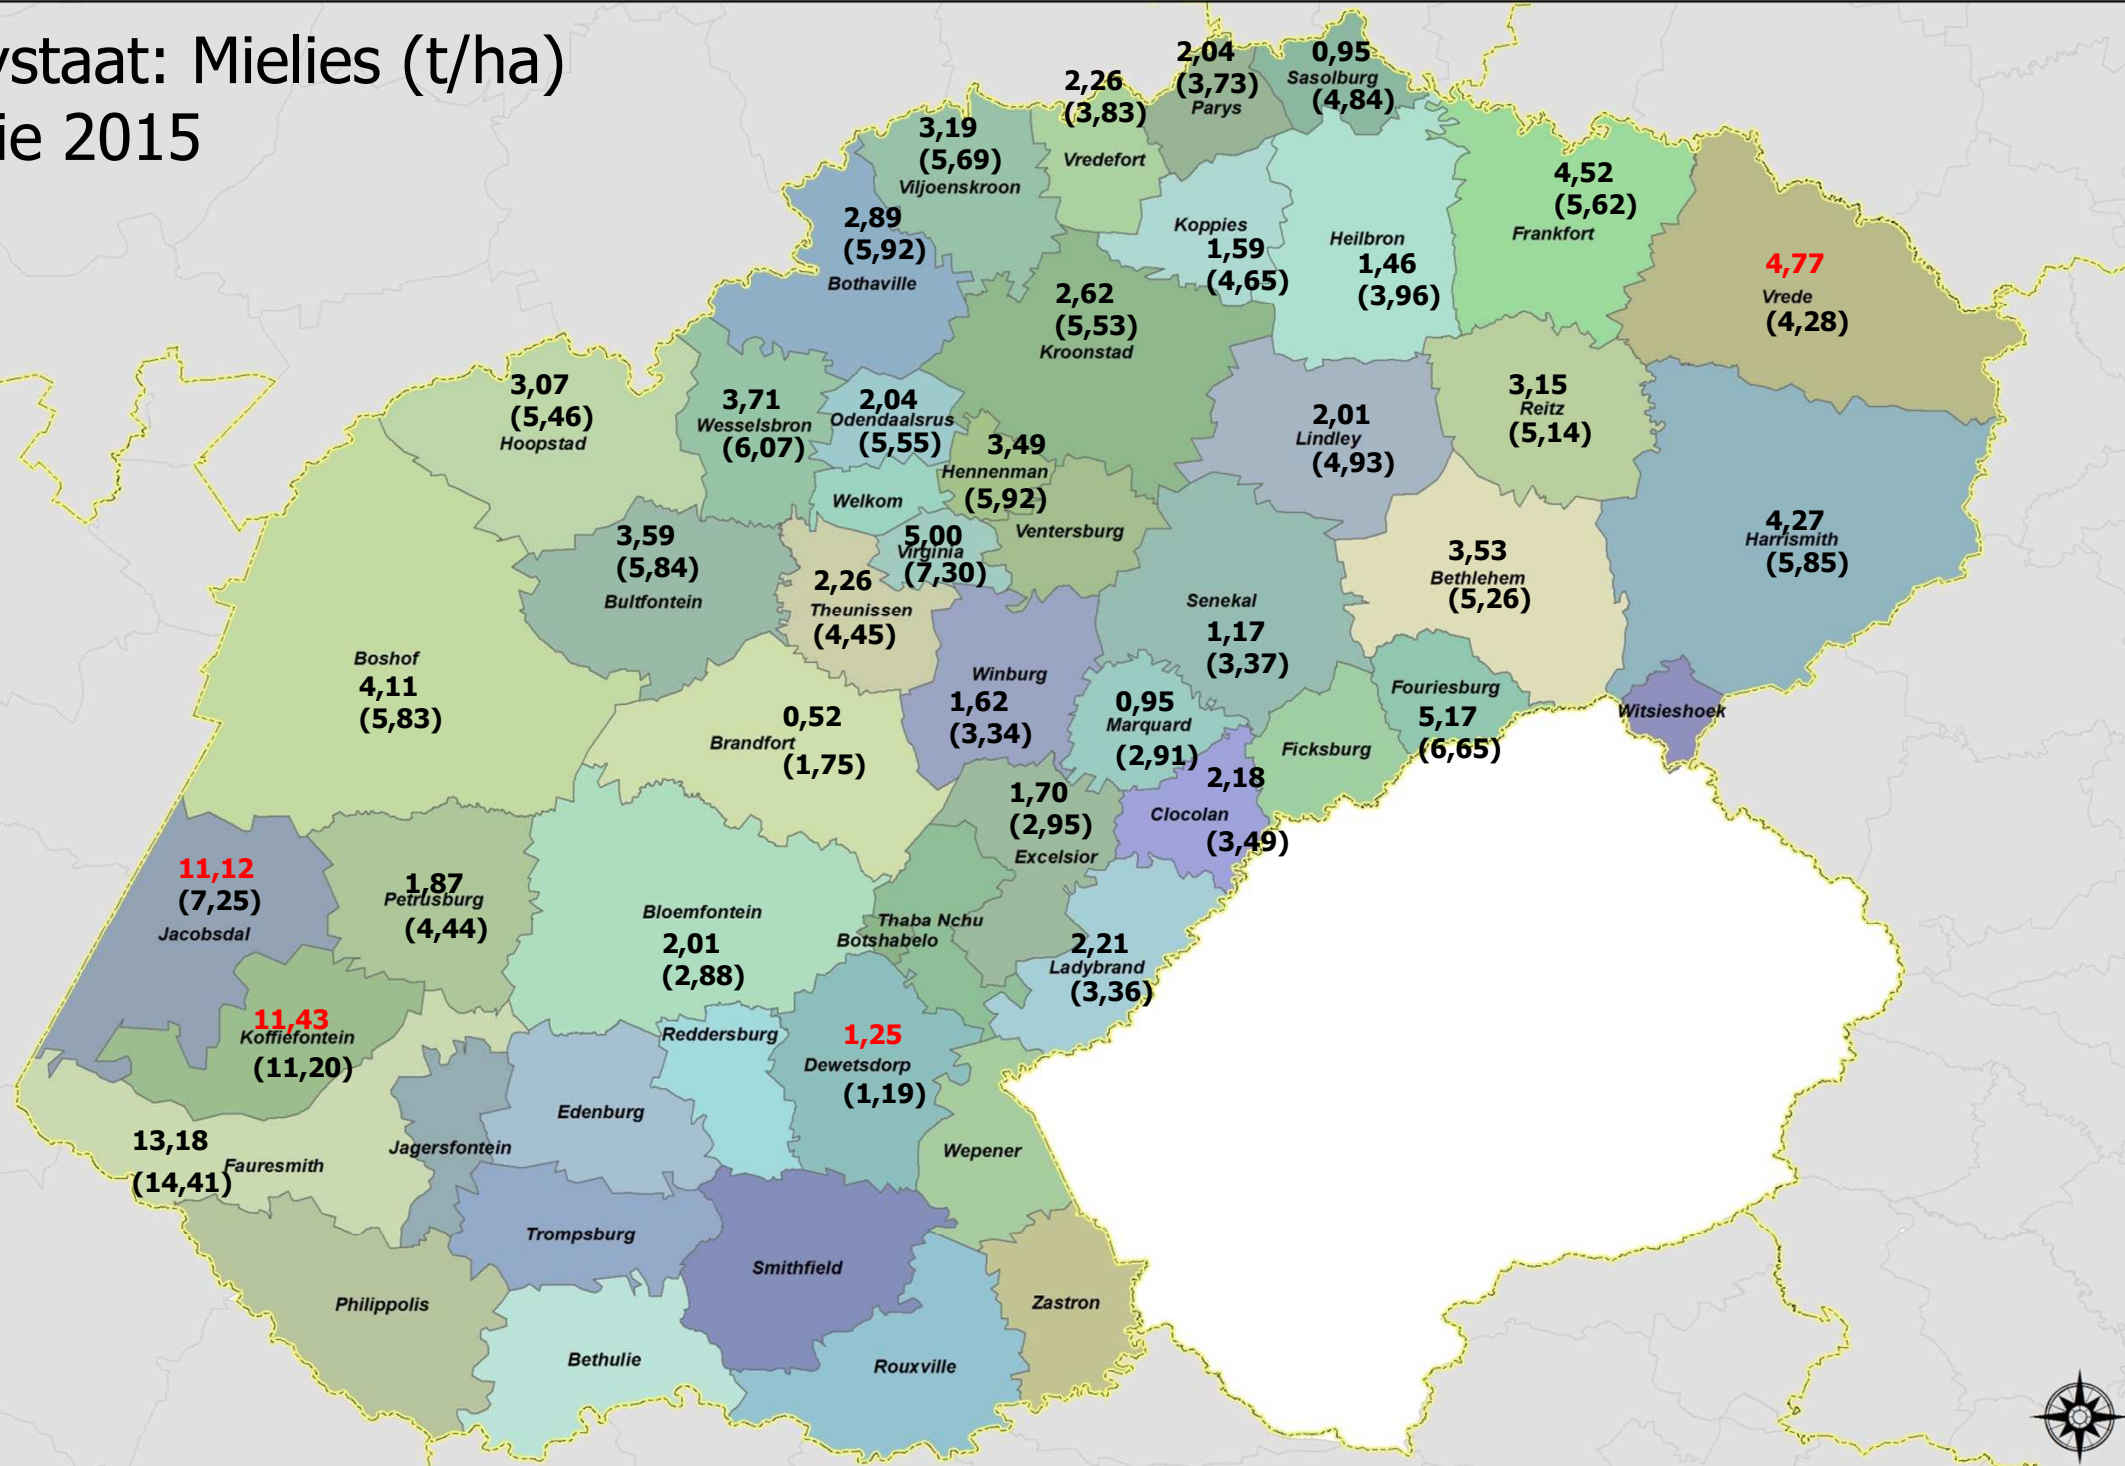

OPBRENGSTE per landdrostdistrik / YIELDS per magisterial district – Julie/July 2015

Opbrengs-inligting is soos verkry vanaf steekproef van produsente van die Departement van Landbou, Bosbou en Visserye / *Yield information as obtained from sample of producers of the Department of Agriculture, Forestry and Fisheries*

- Syfer in hakies dui opbrengs van vorige seisoen (2014) aan / *Number in brackets indicates yield of last season (2014)*
- Syfer sonder hakies dui opbrengs vir huidige seisoen (Junie 2015) aan / *Number without parentheses indicate yield for current season (Junie 2015)*
- Waar geen opbrengs aangedui is nie, was steekproef te klein om “akkurate” gemiddelde te bereken / *Where no yield is indicated, sample was too small to calculate "accurate" average*
- Dele in “rooi” aangedui, dui op *hoër* verwagte opbrengs as vorige seisoen / *Parts in "red" indicate higher expected yields than last season*
- **LET WEL:** Die Komitee skat nie produksie op landdrostdistriksbasis nie, maar wel op provinsiale basis!! / **NOTE:** *The Committee does not estimate production per magistrate basis, but on provincial basis!*

Vrystaat: Mielies (t/ha)

Julie 2015

Magisterial districts: Free State

Mpumalanga: Mielies (t/ha)

Julie 2015

Magisterial districts: Mpumalanga

Noordwes: Mielies (t/ha)

Julie 2015

Magisterial districts: North West

Gauteng: Mielies (t/ha)

Julie 2015

Magisterial districts: Gauteng

KZN: Mielies (t/ha)

Julie 2015

Magisterial districts: KwaZulu-Natal

Limpopo: Mielies (t/ha)