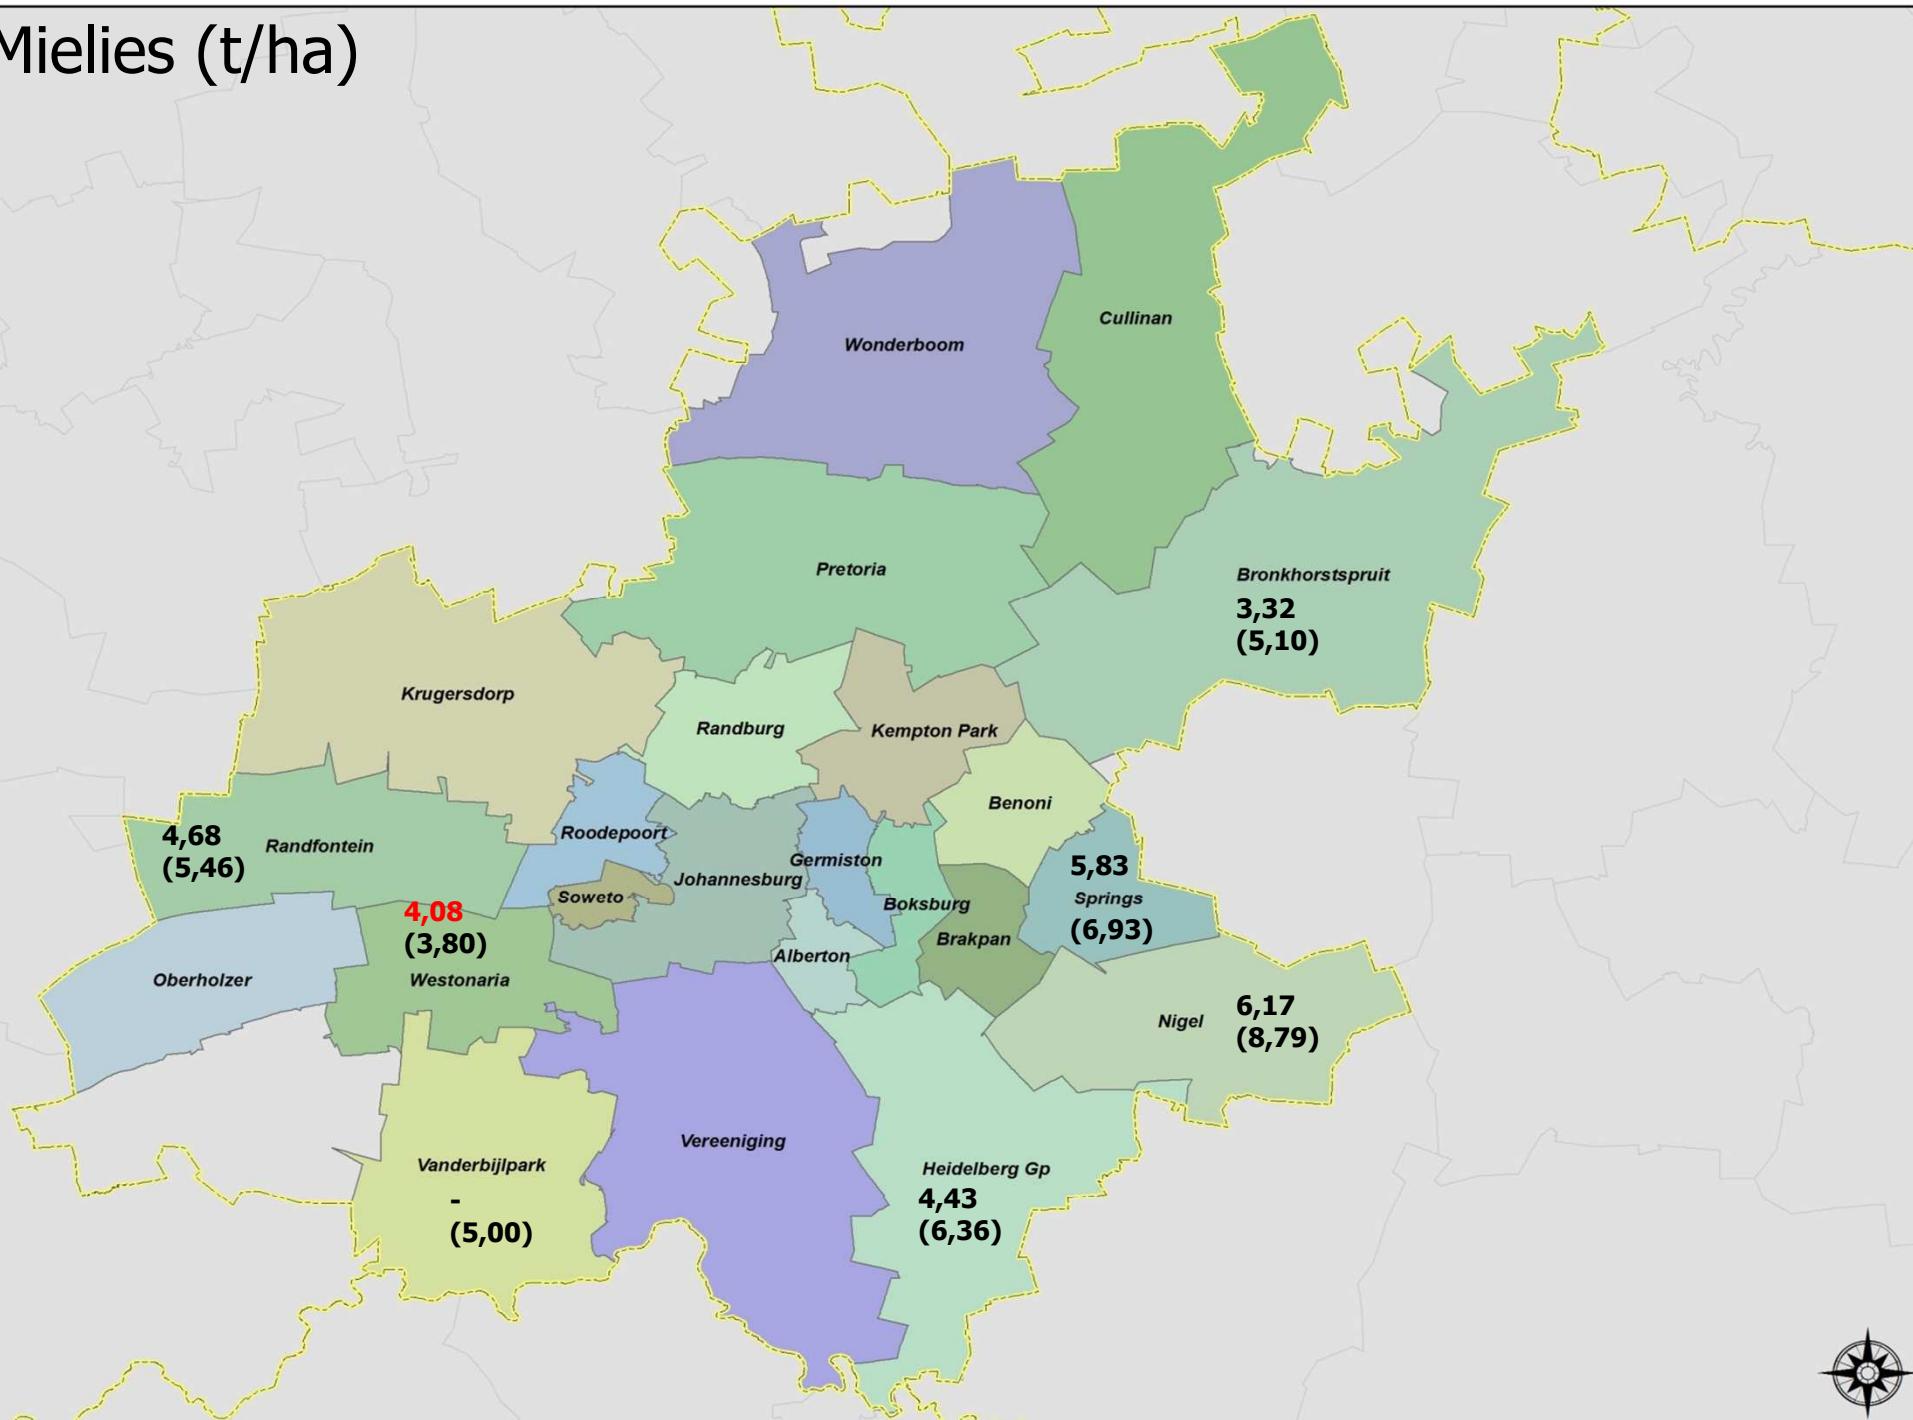

- Syfer in hakies dui opbrengs van vorige seisoen (2014) aan / *Number in brackets indicates yield of last season (2014)*
- Syfer sonder hakies dui opbrengs vir huidige seisoen (Junie 2015) aan / *Number without parentheses indicate yield for current season (Junie 2015)*
- Waar geen opbrengs aangedui is nie, was steekproef te klein om “akkurate” gemiddelde te bereken / *Where no yield is indicated, sample was too small to calculate "accurate" average*
- Dele in “rooi” aangedui, dui op *hoër* verwagte opbrengs as vorige seisoen / *Parts in "red" indicate higher expected yields than last season*
- **LET WEL:** Die Komitee skat nie produksie op landdrostdistriksbasis nie, maar wel op provinsiale basis!! / **NOTE:** *The Committee does not estimate production per magistrate basis, but on provincial basis!*

Vrystaat: Mielies (t/ha)

Julie 2015

Magisterial districts: Free State

Mpumalanga: Mielies (t/ha)

Julie 2015

Magisterial districts: Mpumalanga

Noordwes: Mielies (t/ha)

Julie 2015

Magisterial districts: North West

Gauteng: Mielies (t/ha)

Julie 2015

Magisterial districts: Gauteng

KZN: Mielies (t/ha)

Julie 2015

Magisterial districts: KwaZulu-Natal

Limpopo: Mielies (t/ha)

Julie 2015

Magisterial districts: Limpopo

Noord-Kaap: Mielies (t/ha)

Julie 2015

Magisterial districts: Northern Cape