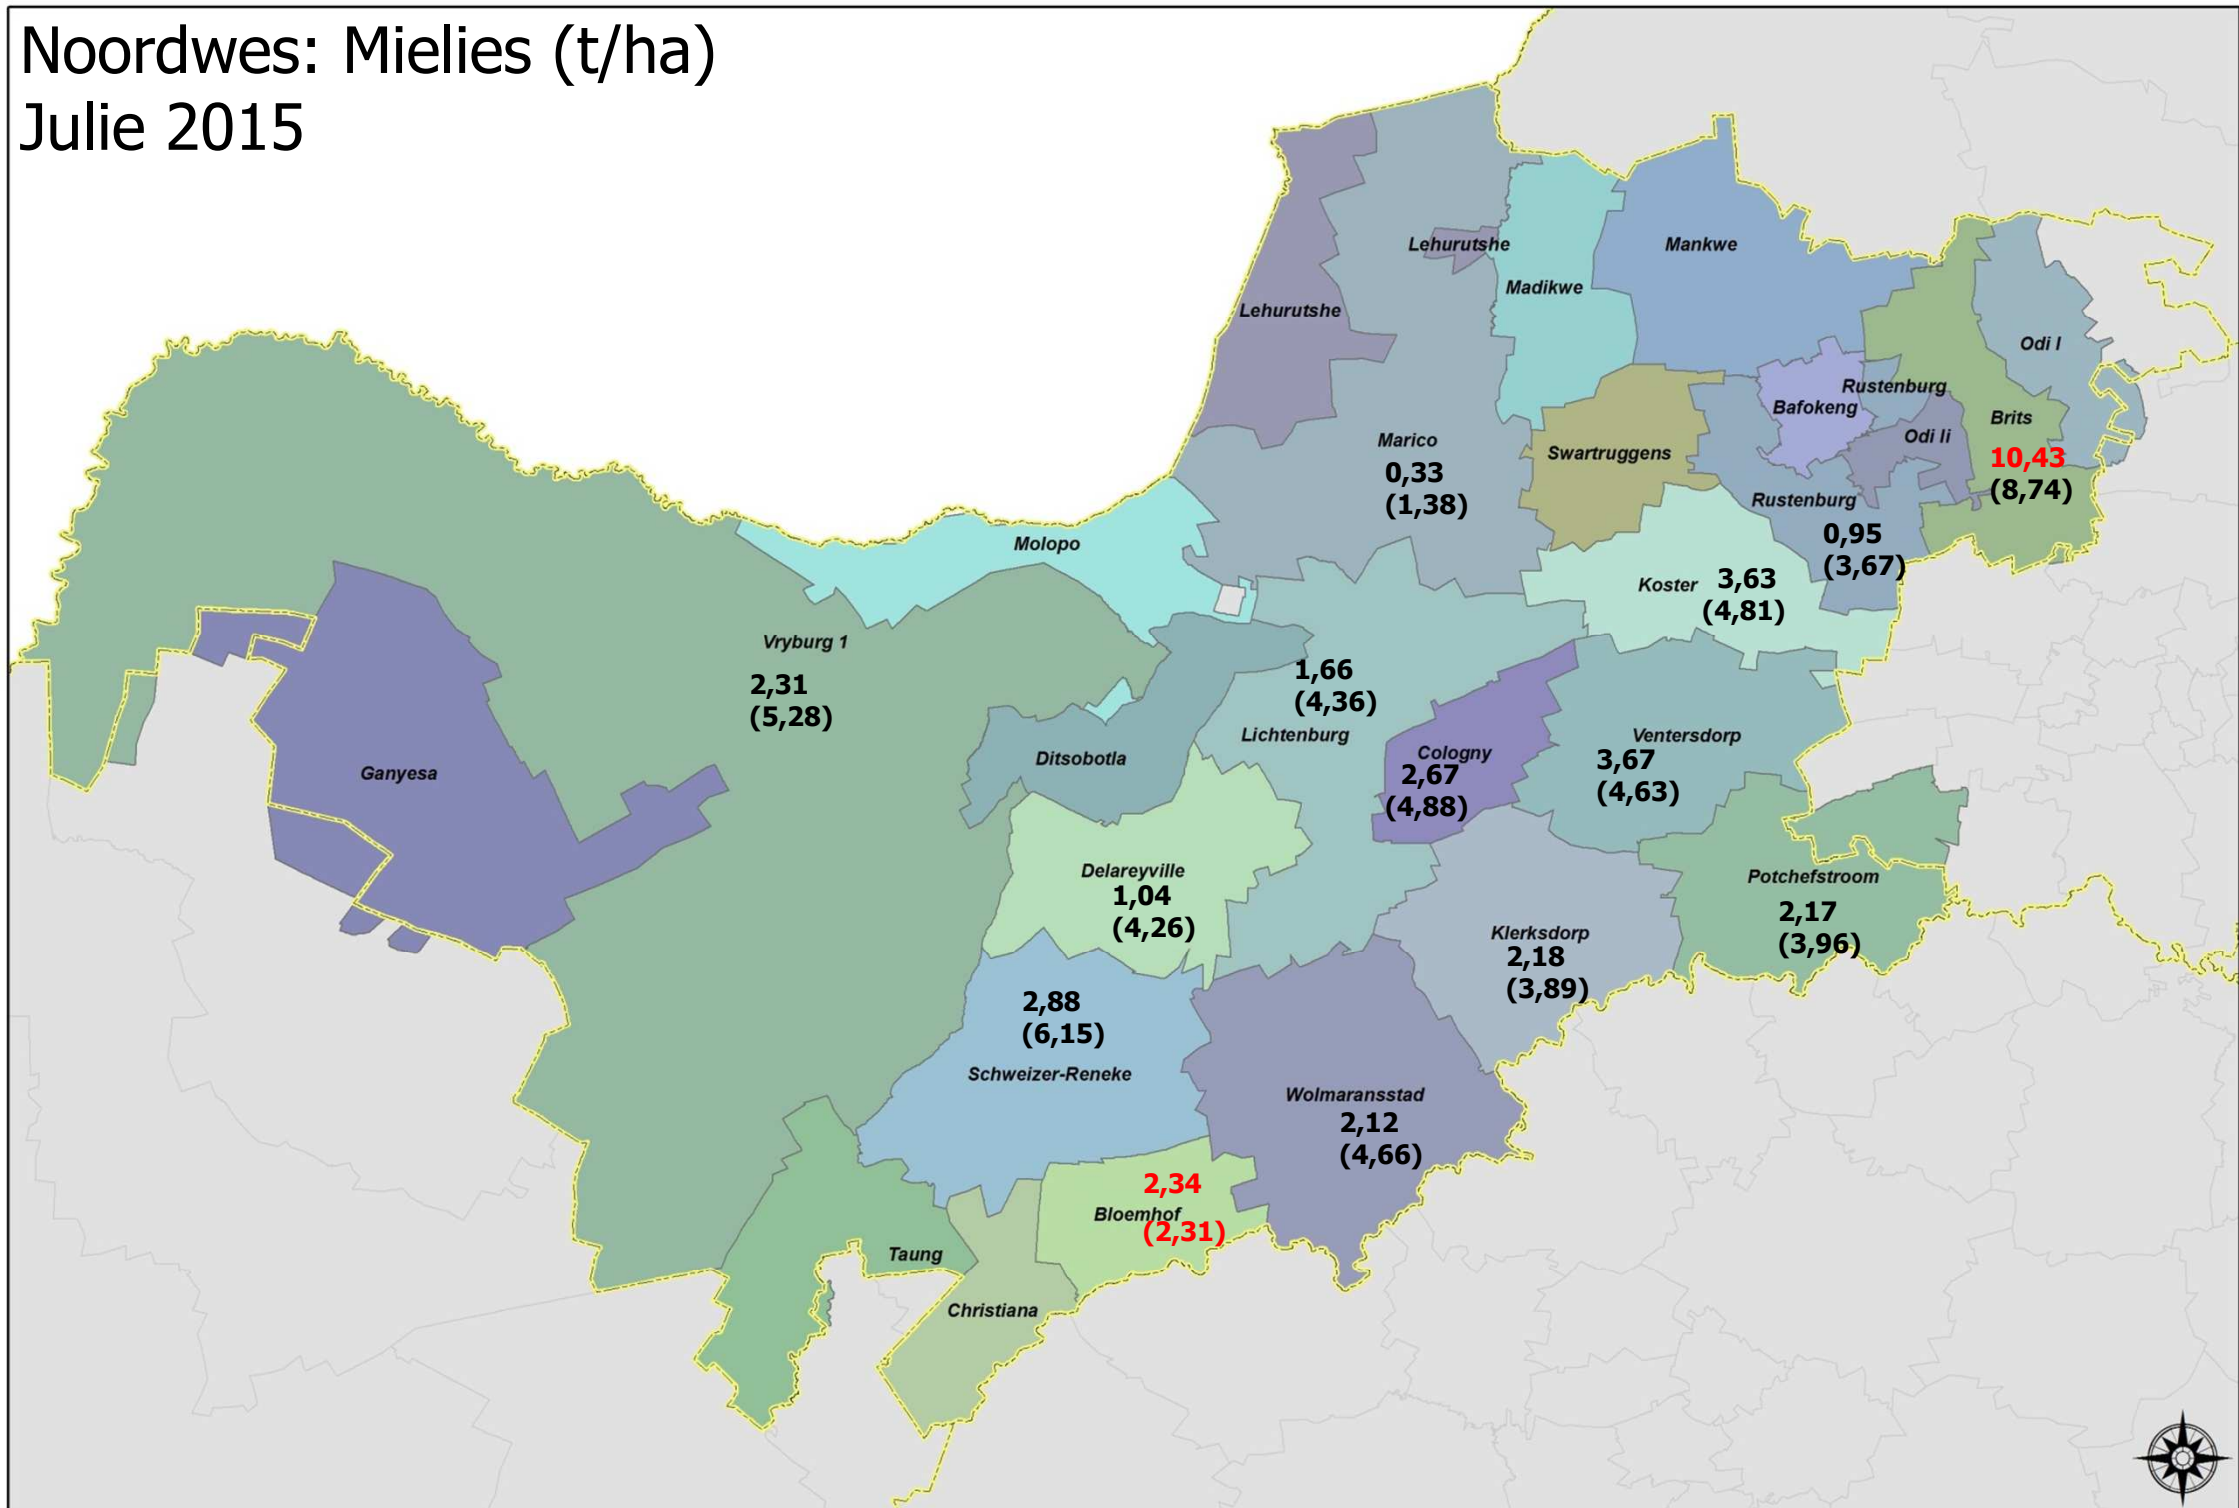

- Syfer in hakies dui opbrengs van vorige seisoen (2014) aan / *Number in brackets indicates yield of last season (2014)*
- Syfer sonder hakies dui opbrengs vir huidige seisoen (Junie 2015) aan / *Number without parentheses indicate yield for current season (Junie 2015)*
- Waar geen opbrengs aangedui is nie, was steekproef te klein om “akkurate” gemiddelde te bereken / *Where no yield is indicated, sample was too small to calculate "accurate" average*
- Dele in “rooi” aangedui, dui op *hoër* verwagte opbrengs as vorige seisoen / *Parts in "red" indicate higher expected yields than last season*
- **LET WEL:** Die Komitee skat nie produksie op landdrostdistriksbasis nie, maar wel op provinsiale basis!! / **NOTE:** *The Committee does not estimate production per magistrate basis, but on provincial basis!*

Vrystaat: Mielies (t/ha)

Julie 2015

Magisterial districts: Free State

Mpumalanga: Mielies (t/ha)

Julie 2015

Magisterial districts: Mpumalanga

Noordwes: Mielies (t/ha)

Julie 2015

Magisterial districts: North West

Gauteng: Mielies (t/ha)

Julie 2015

Magisterial districts: Gauteng

KZN: Mielies (t/ha)

Julie 2015

Magisterial districts: KwaZulu-Natal

Limpopo: Mielies (t/ha)

Julie 2015

Magisterial districts: Limpopo

Noord-Kaap: Mielies (t/ha)

Julie 2015

Magisterial districts: Northern Cape