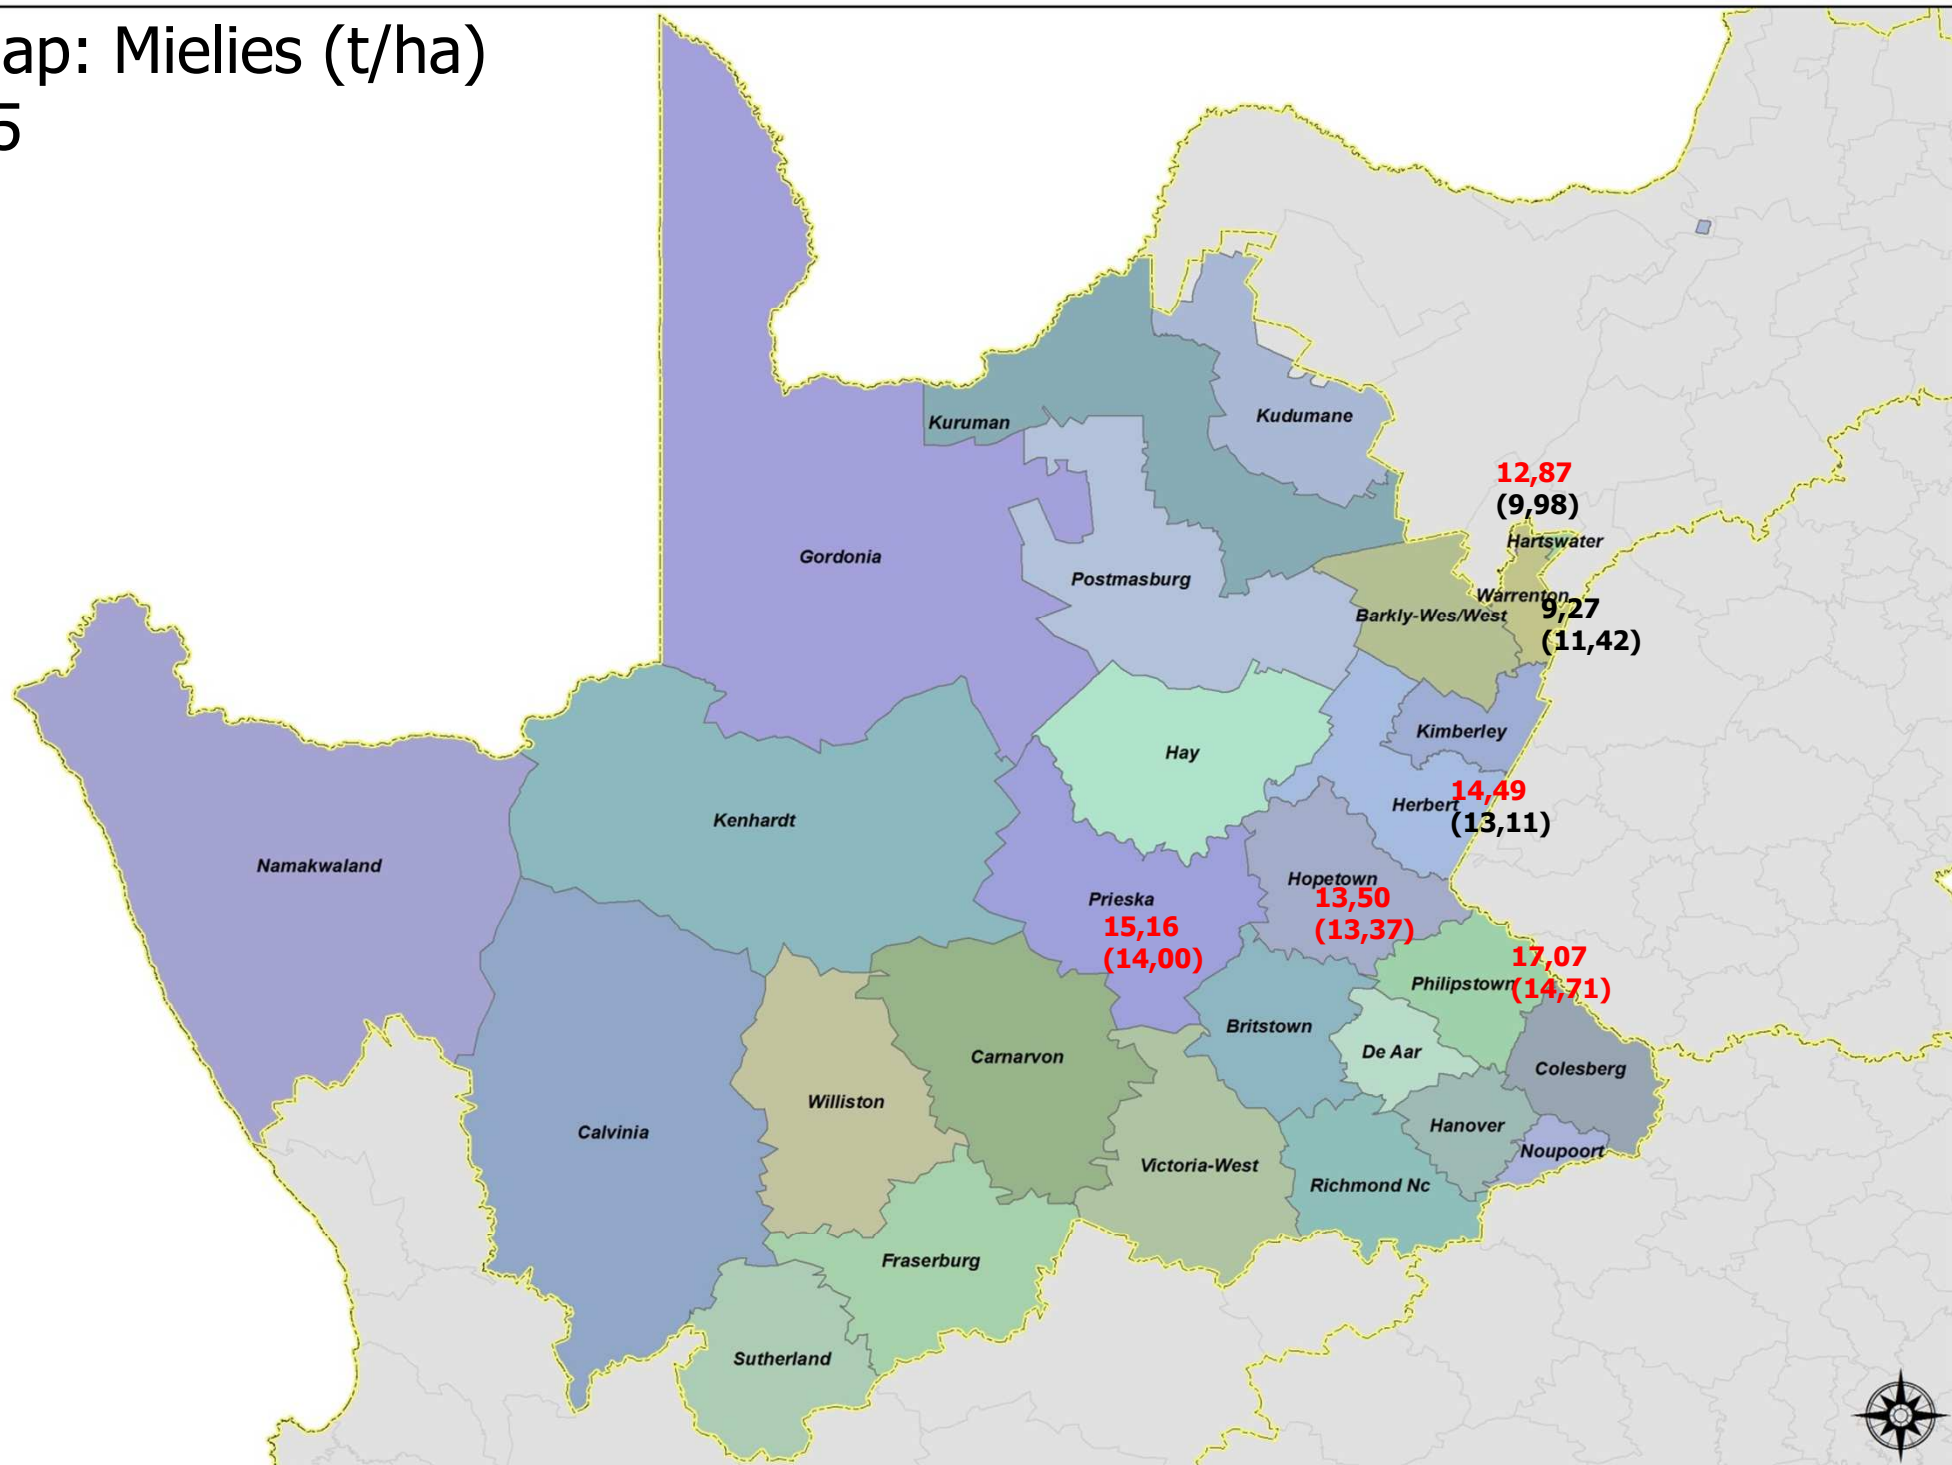

Vrystaat: Mielies (t/ha)

Julie 2015

Magisterial districts: Free State

Mpumalanga: Mielies (t/ha)

Julie 2015

Magisterial districts: Mpumalanga

Noordwes: Mielies (t/ha)

Julie 2015

Magisterial districts: North West

Gauteng: Mielies (t/ha)

Julie 2015

Magisterial districts: Gauteng

KZN: Mielies (t/ha)

Julie 2015

Magisterial districts: KwaZulu-Natal

Limpopo: Mielies (t/ha)

Julie 2015

Magisterial districts: Limpopo

Noord-Kaap: Mielies (t/ha)

Julie 2015

Magisterial districts: Northern Cape