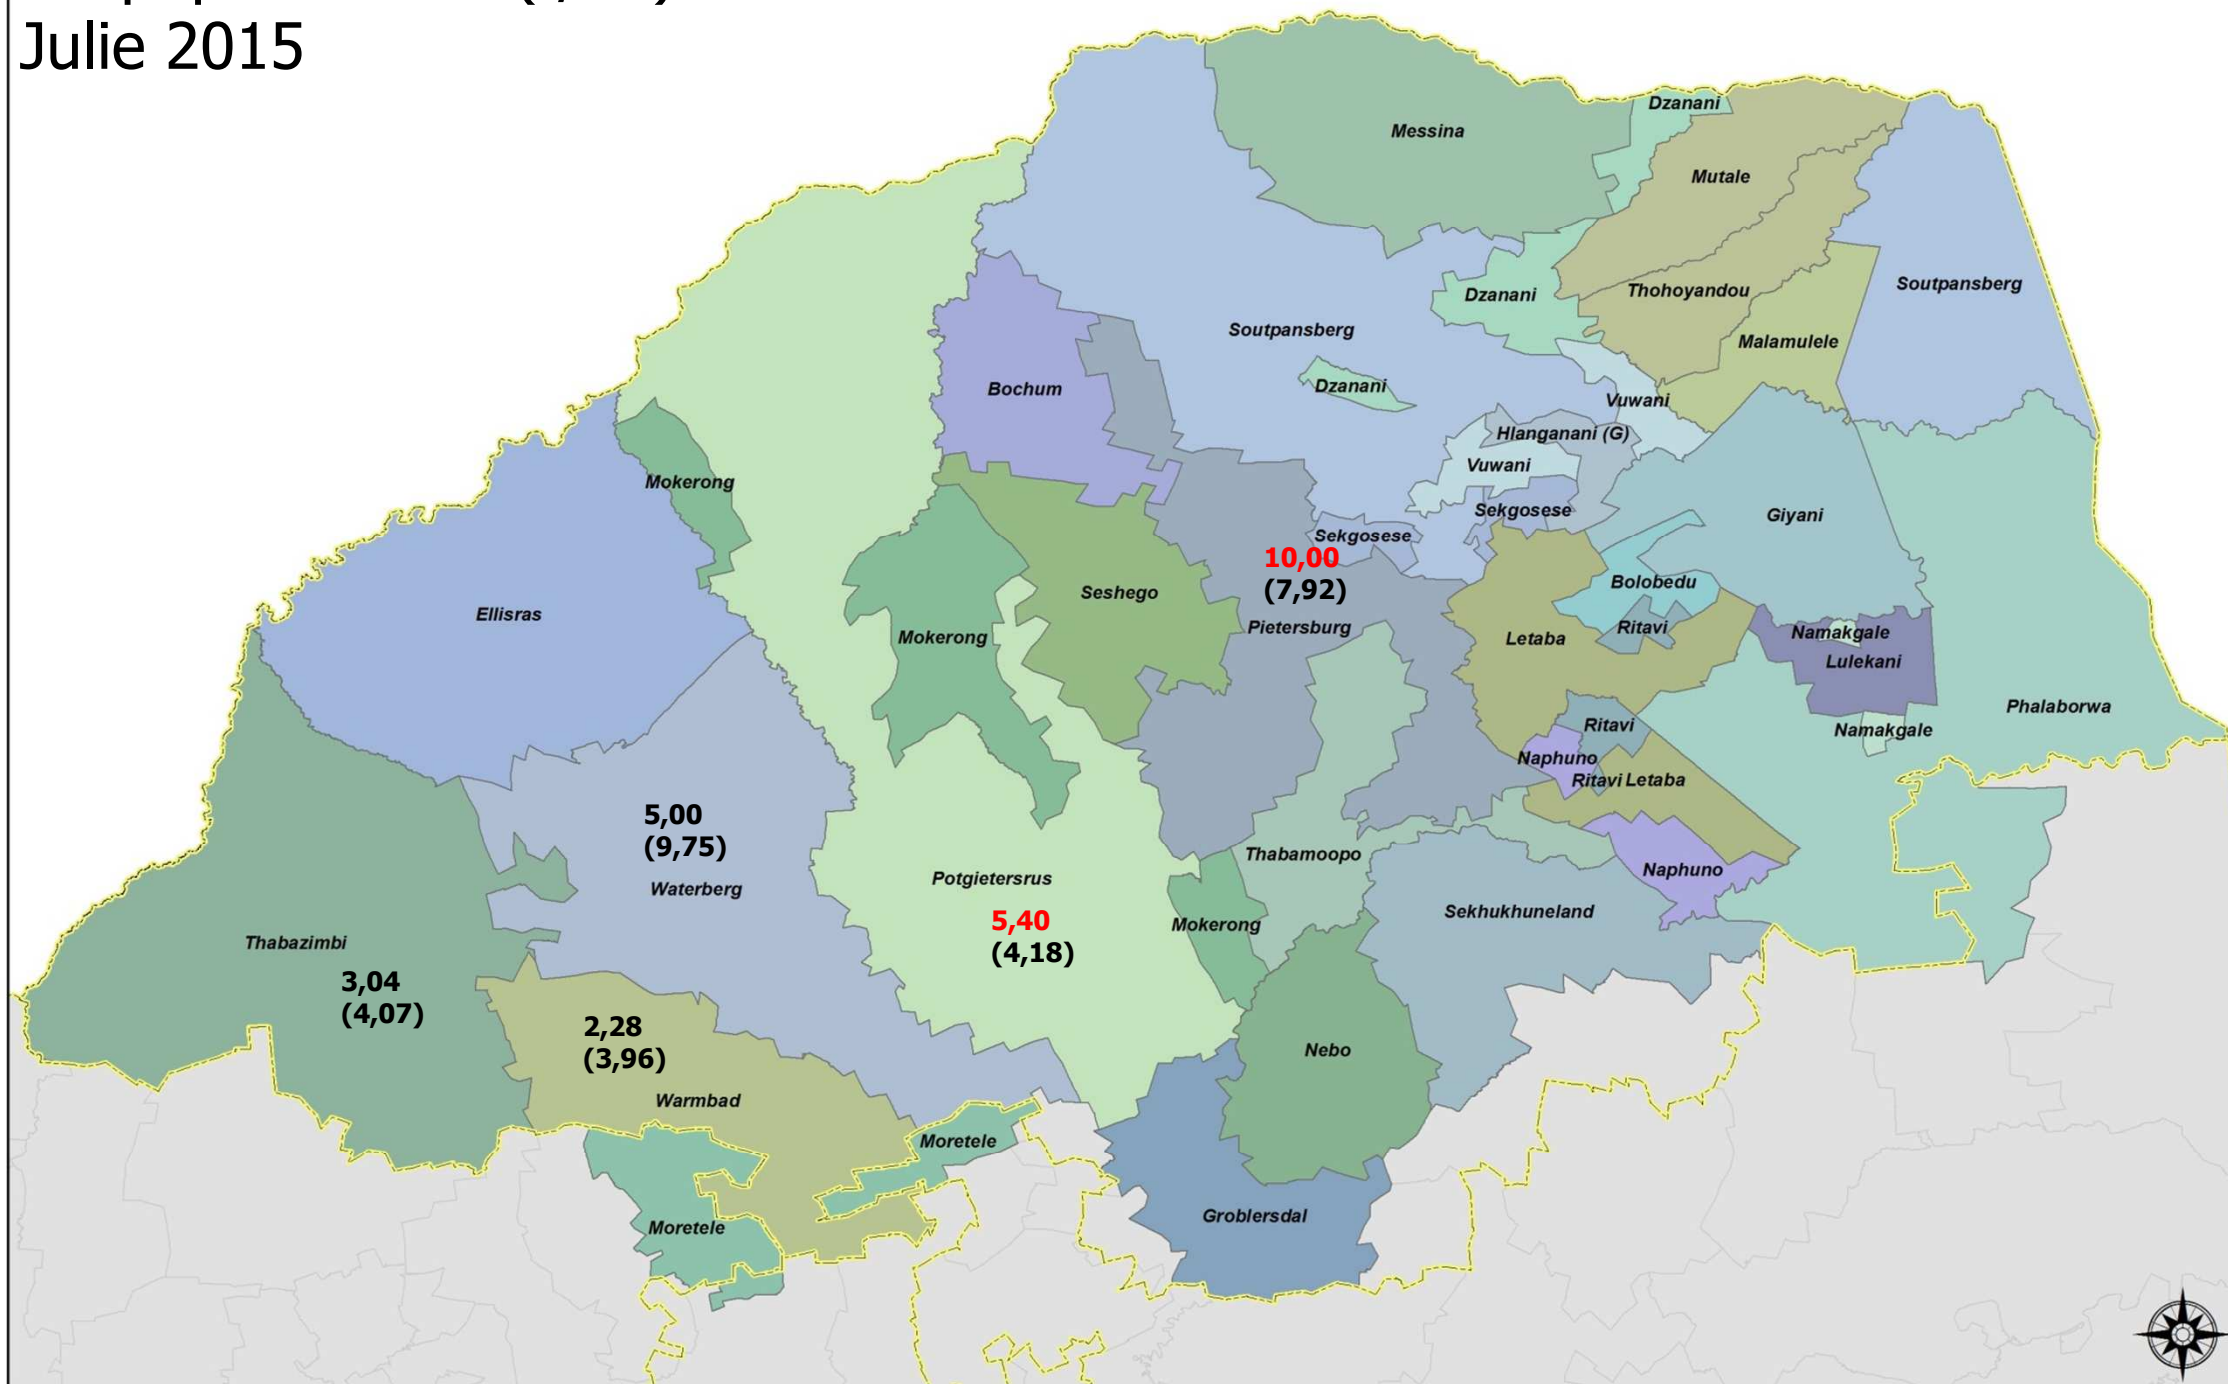

- Syfer in hakies dui opbrengs van vorige seisoen (2014) aan / *Number in brackets indicates yield of last season (2014)*
- Syfer sonder hakies dui opbrengs vir huidige seisoen (Junie 2015) aan / *Number without parentheses indicate yield for current season (Junie 2015)*
- Waar geen opbrengs aangedui is nie, was steekproef te klein om “akkurate” gemiddelde te bereken / *Where no yield is indicated, sample was too small to calculate "accurate" average*
- Dele in “rooi” aangedui, dui op *hoër* verwagte opbrengs as vorige seisoen / *Parts in "red" indicate higher expected yields than last season*
- **LET WEL:** Die Komitee skat nie produksie op landdrostdistriksbasis nie, maar wel op provinsiale basis!! / **NOTE:** *The Committee does not estimate production per magistrate basis, but on provincial basis!*

Vrystaat: Mielies (t/ha)

Julie 2015

Magisterial districts: Free State

Mpumalanga: Mielies (t/ha)

Julie 2015

Magisterial districts: Mpumalanga

Noordwes: Mielies (t/ha)

Julie 2015

Magisterial districts: North West

Gauteng: Mielies (t/ha)

Julie 2015

Magisterial districts: Gauteng

KZN: Mielies (t/ha)

Julie 2015

Magisterial districts: KwaZulu-Natal

Limpopo: Mielies (t/ha)

Julie 2015

Magisterial districts: Limpopo

Noord-Kaap: Mielies (t/ha)

Julie 2015

Magisterial districts: Northern Cape