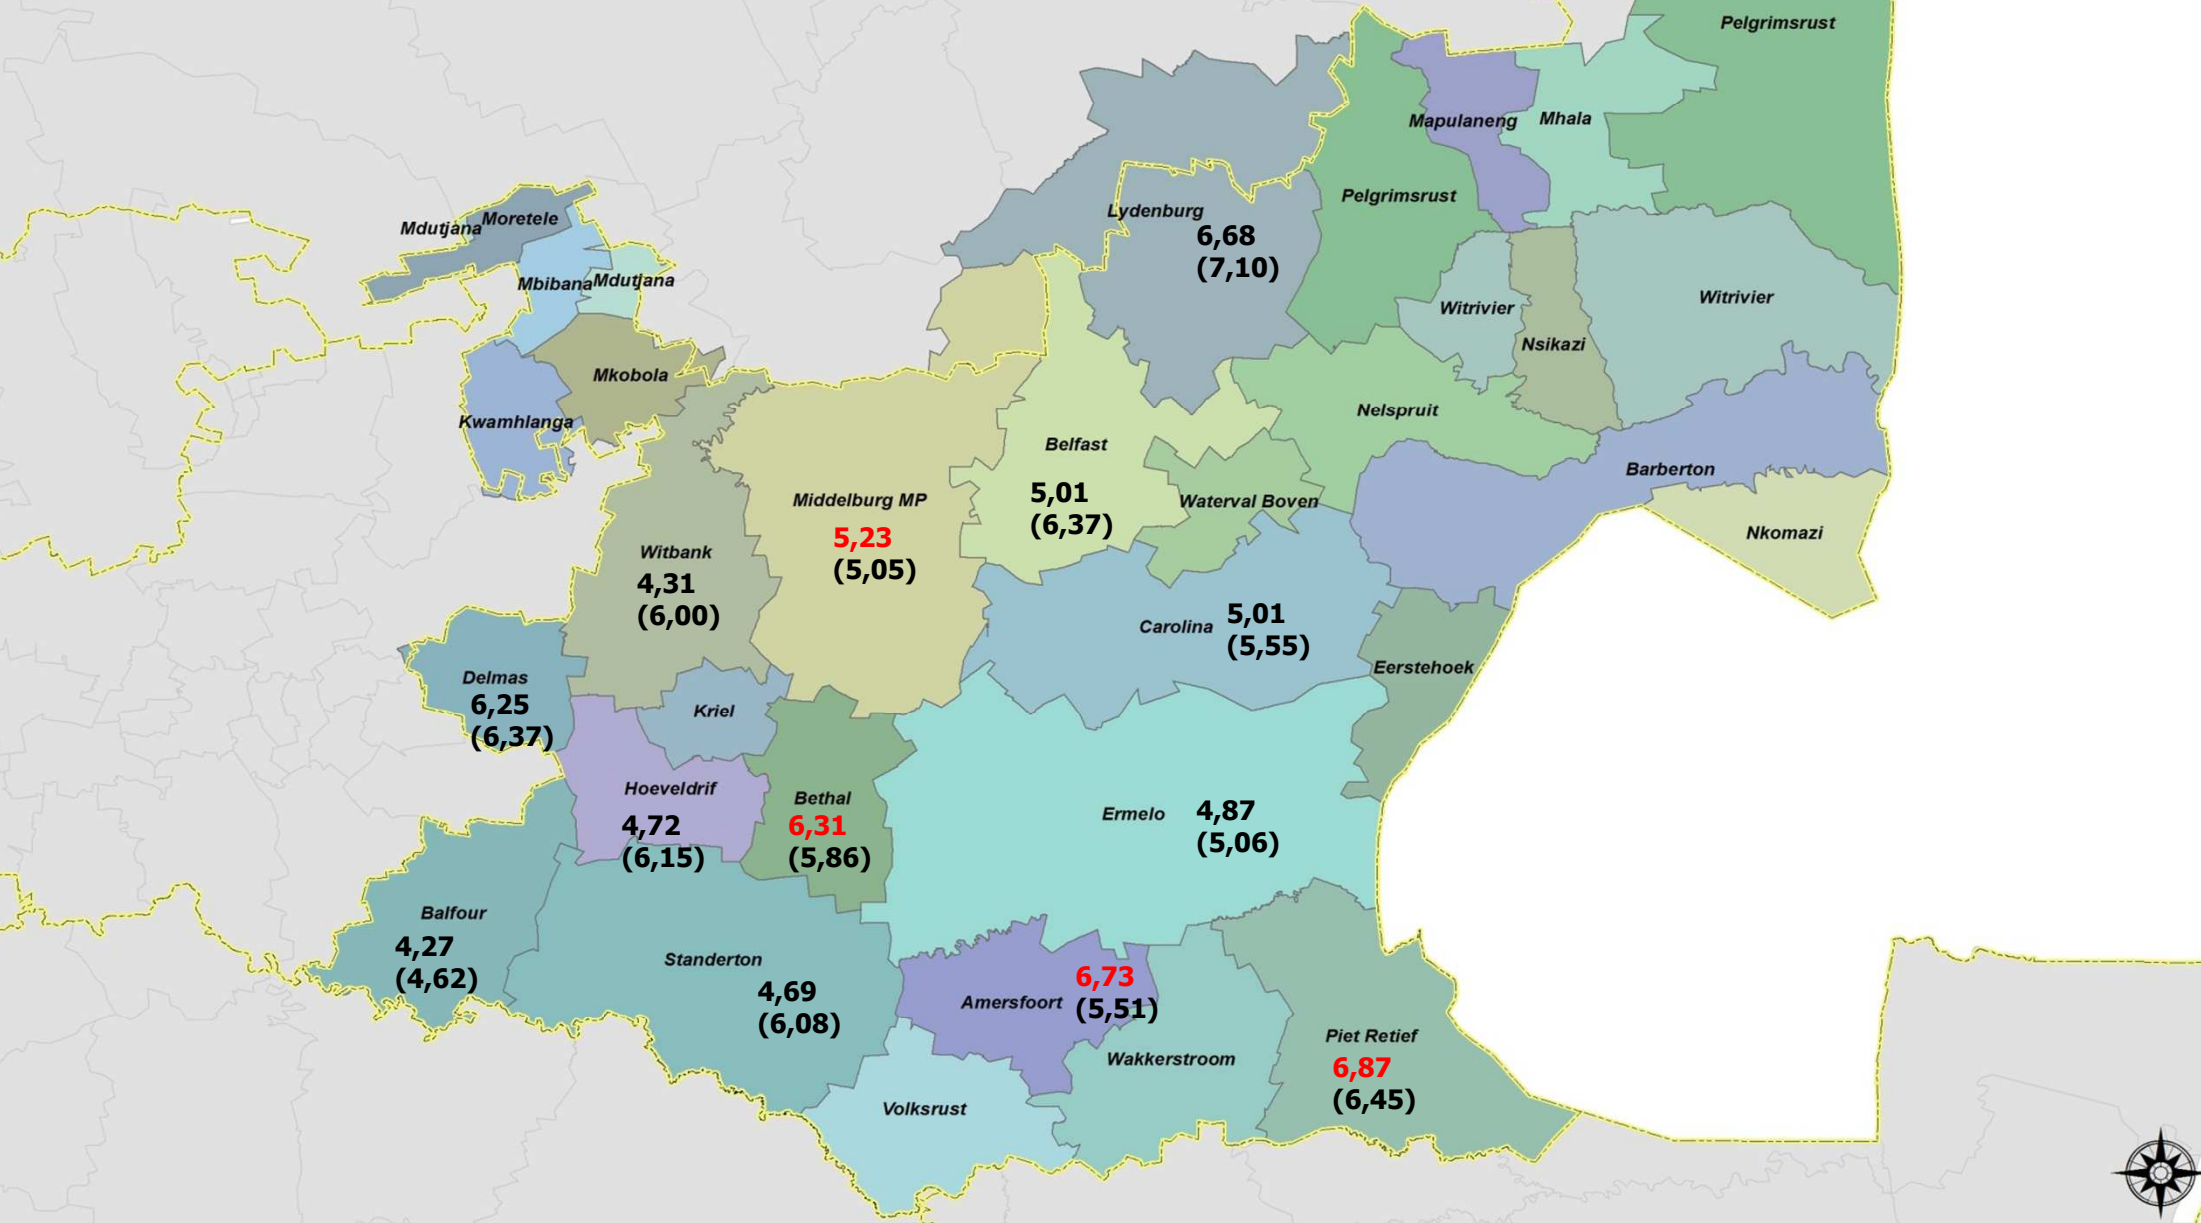

- Syfer in hakies dui opbrengs van vorige seisoen (2014) aan / *Number in brackets indicates yield of last season (2014)*
- Syfer sonder hakies dui opbrengs vir huidige seisoen (Junie 2015) aan / *Number without parentheses indicate yield for current season (Junie 2015)*
- Waar geen opbrengs aangedui is nie, was steekproef te klein om “akkurate” gemiddelde te bereken / *Where no yield is indicated, sample was too small to calculate "accurate" average*
- Dele in “rooi” aangedui, dui op *hoër* verwagte opbrengs as vorige seisoen / *Parts in "red" indicate higher expected yields than last season*
- **LET WEL:** Die Komitee skat nie produksie op landdrostdistriksbasis nie, maar wel op provinsiale basis!! / **NOTE:** *The Committee does not estimate production per magistrate basis, but on provincial basis!*

Vrystaat: Mielies (t/ha)

Julie 2015

Magisterial districts: Free State

Mpumalanga: Mielies (t/ha)

Julie 2015

Magisterial districts: Mpumalanga

Noordwes: Mielies (t/ha)

Julie 2015

Magisterial districts: North West

Gauteng: Mielies (t/ha)

Julie 2015

Magisterial districts: Gauteng

KZN: Mielies (t/ha)

Julie 2015

Magisterial districts: KwaZulu-Natal

Limpopo: Mielies (t/ha)

Julie 2015

Magisterial districts: Limpopo

Noord-Kaap: Mielies (t/ha)

Julie 2015

Magisterial districts: Northern Cape