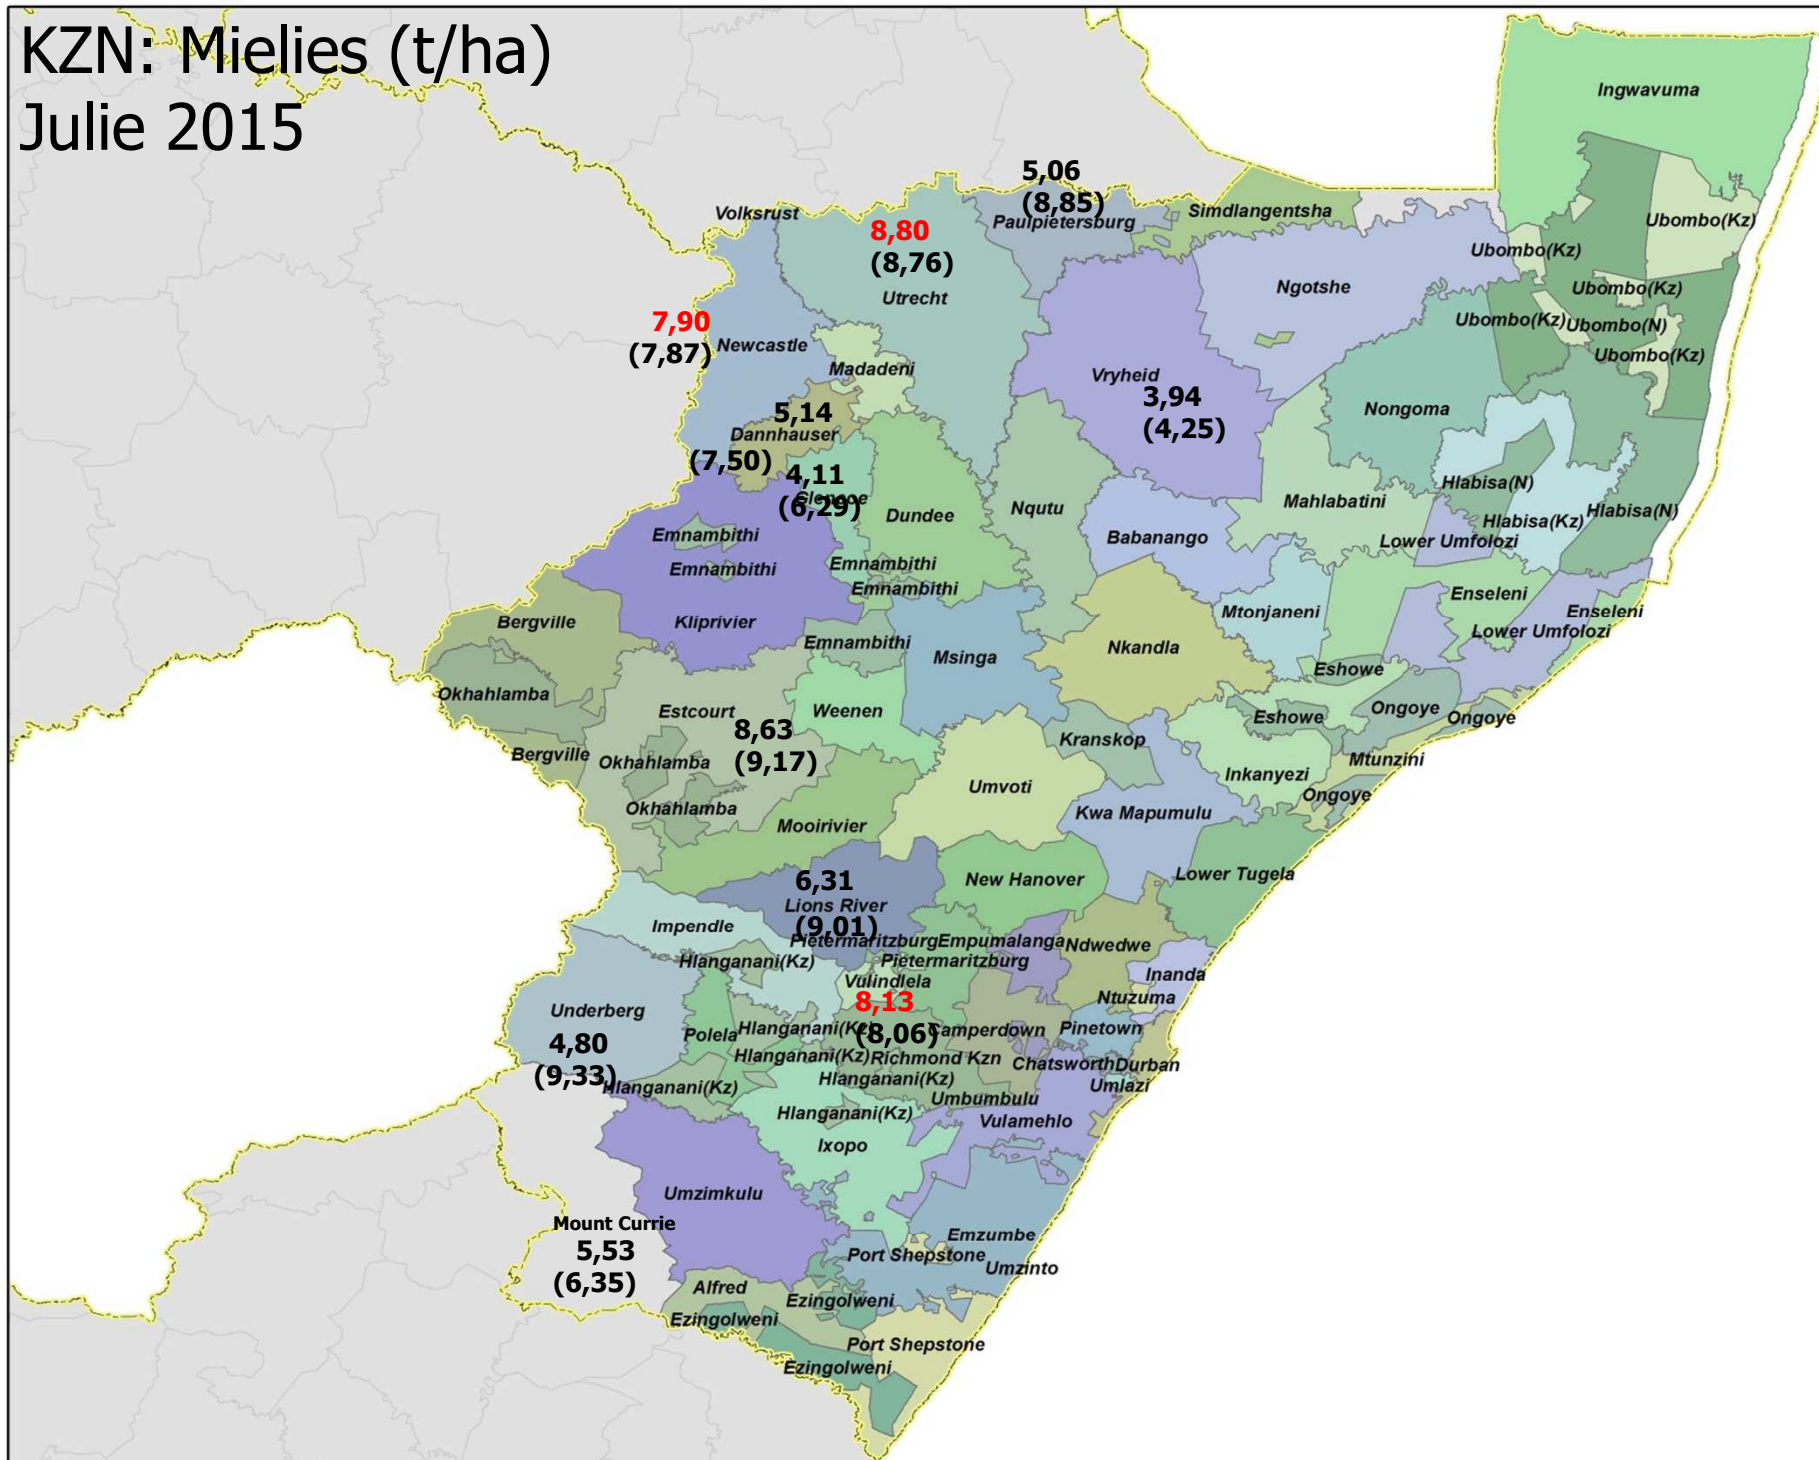

Vrystaat: Mielies (t/ha)

Julie 2015

Magisterial districts: Free State

Mpumalanga: Mielies (t/ha)

Julie 2015

Magisterial districts: Mpumalanga

Noordwes: Mielies (t/ha)

Julie 2015

Magisterial districts: North West

Gauteng: Mielies (t/ha)

Julie 2015

Magisterial districts: Gauteng

KZN: Mielies (t/ha)

Julie 2015

Magisterial districts: KwaZulu-Natal

Limpopo: Mielies (t/ha)

Julie 2015

Magisterial districts: Limpopo

Noord-Kaap: Mielies (t/ha)

Julie 2015

Magisterial districts: Northern Cape