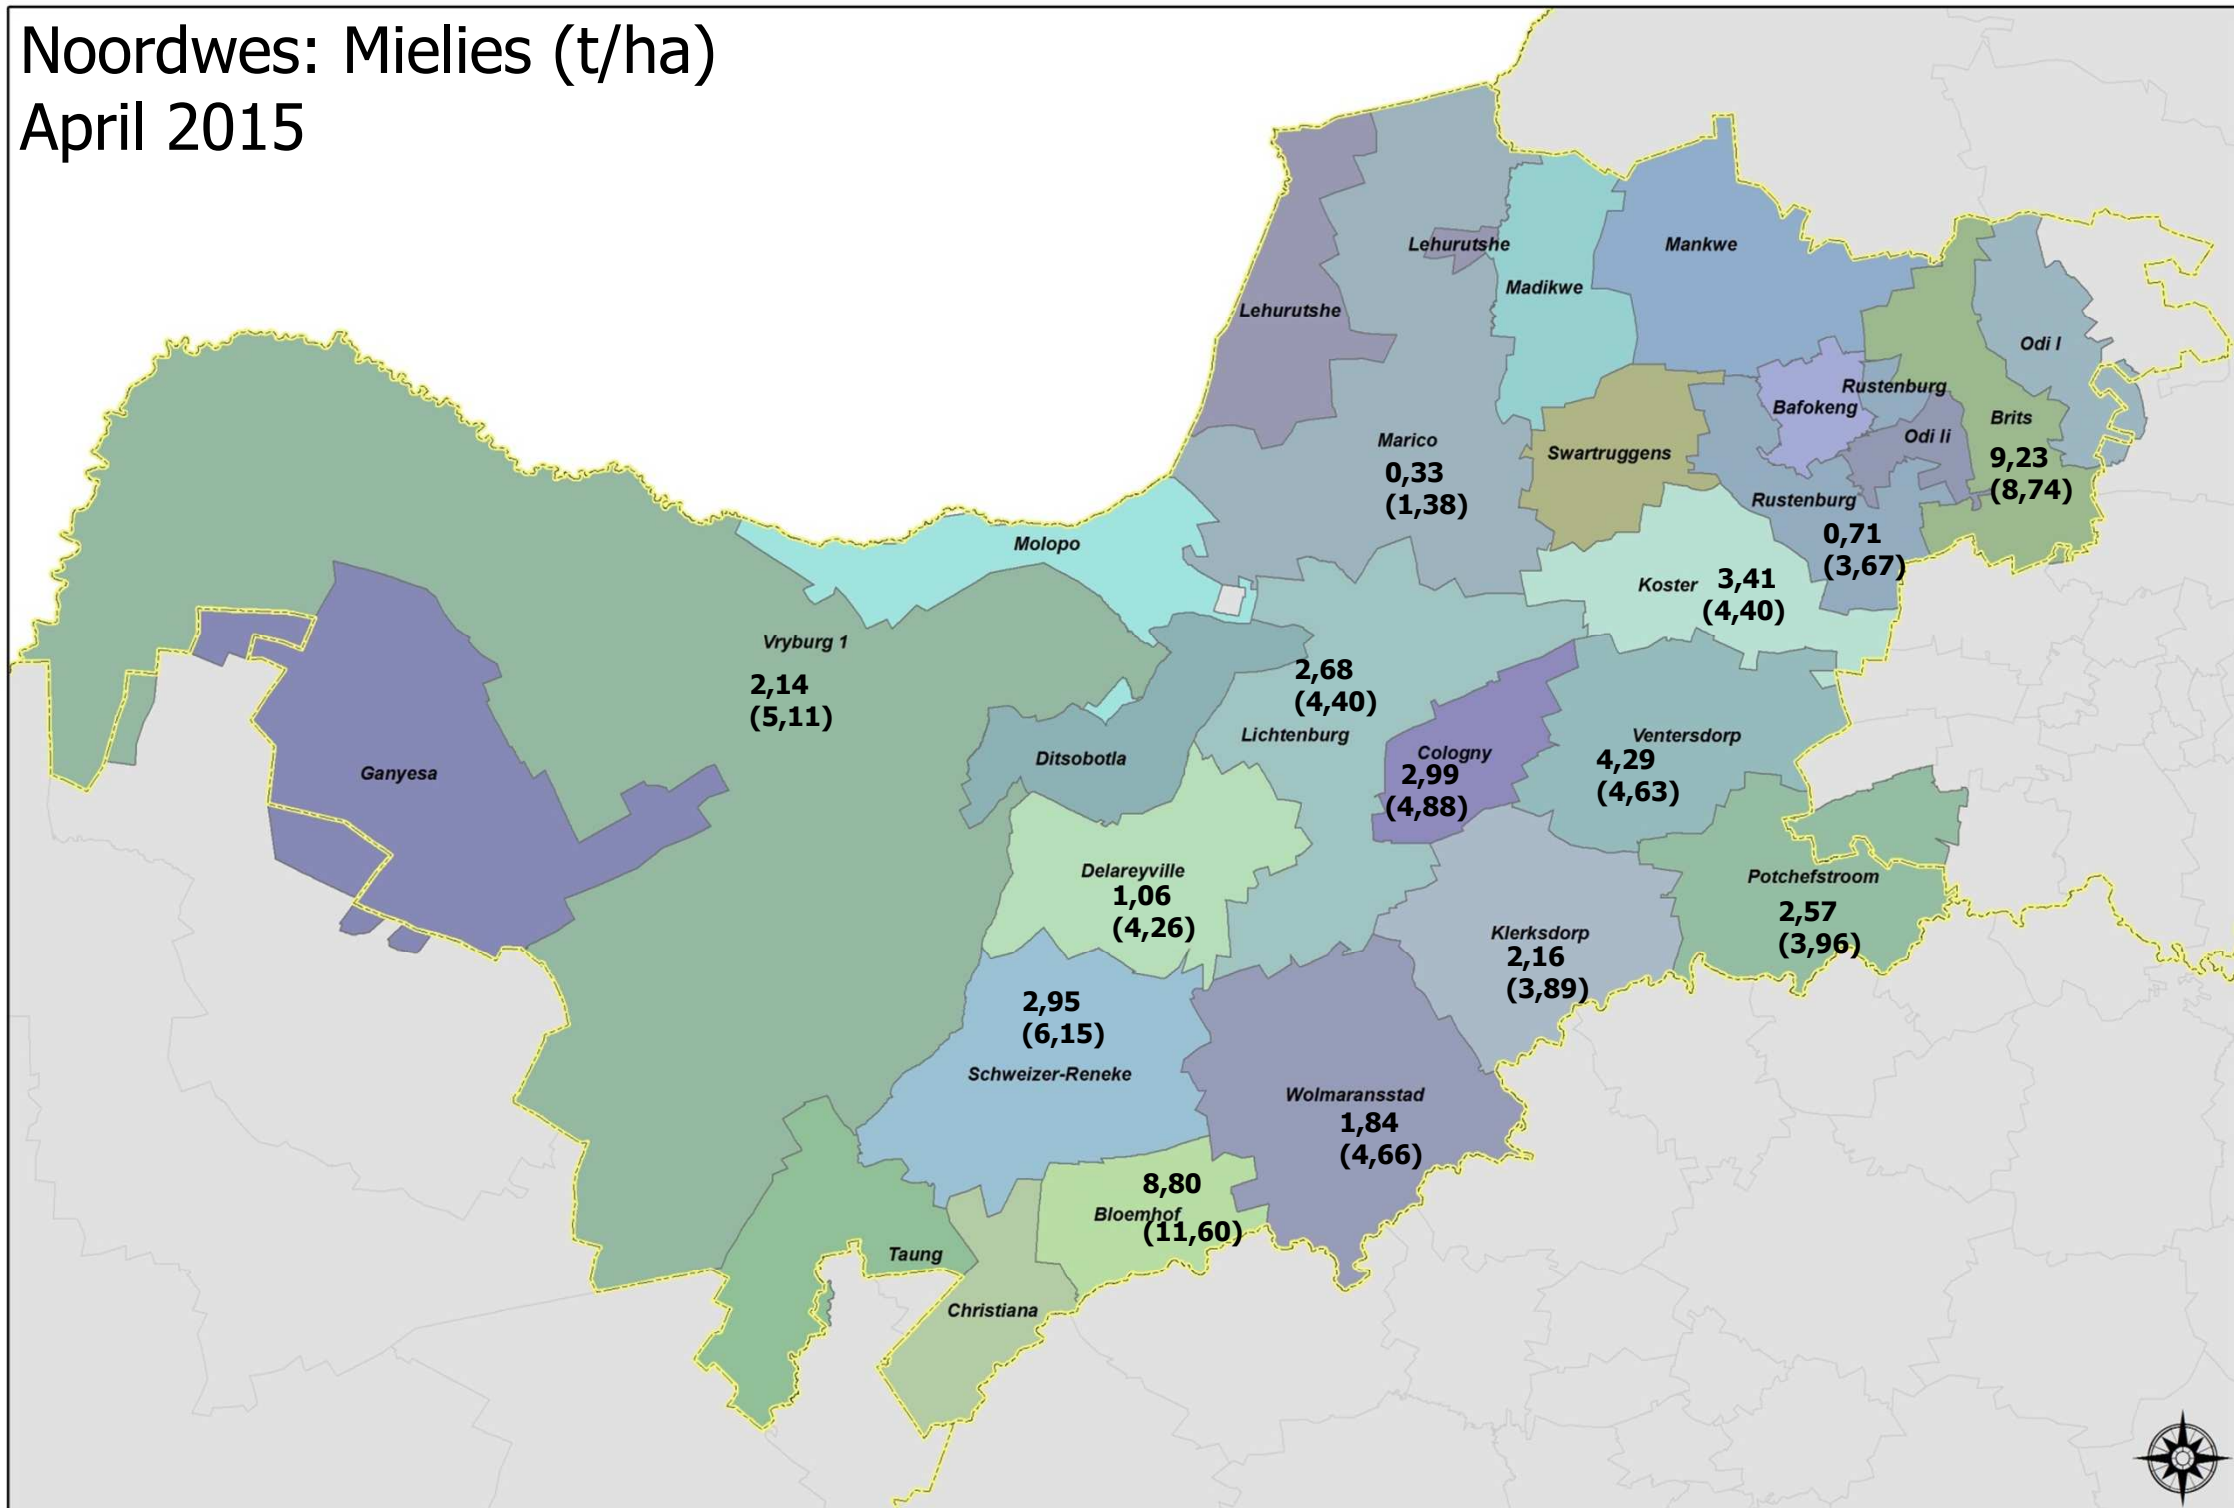

OPBRENGSTE per landdrosdistrik / YIELDS per magisterial district - April 2015

- Opbrengs-inligting is soos verkry vanaf steekproef van produsente van die Departement van Landbou, Bosbou en Visserye / *Yield information as obtained from sample of producers of the Department of Agriculture, Forestry and Fisheries*
- Syfer in hakies dui opbrengs van vorige seisoen (2014) aan / *Number in brackets indicates yield of last season (2014)*
- Syfer sonder hakies dui opbrengs vir huidige seisoen (April 2015) aan / *Number without parentheses indicate yield for current season (April 2015)*
- Waar geen opbrengs aangedui is nie, was steekproef te klein om “akkurate” gemiddelde te bereken / *Where no yield is indicated, sample was too small to calculate "accurate" average*
- Dele in “**rooi**” aangedui, dui op **laer** verwagte opbrengs as vorige seisoen / *Parts in "red" indicate lower expected yields than last season*
- **LET WEL:** Die Komitee skat nie produksie op landdrosdistriksbasis nie, maar wel op provinsiale basis!! / **NOTE:** *The Committee does not estimate production per magistrate basis, but on provincial basis!*

Noordwes: Mielies (t/ha)

April 2015

Gauteng: Mielies (t/ha)

April 2015

Magisterial districts: Gauteng

Limpopo: Mielies (t/ha)

April 2015

Magisterial districts: Limpopo

Noord-Kaap: Mielies (t/ha)

April 2015

Magisterial districts: Northern Cape