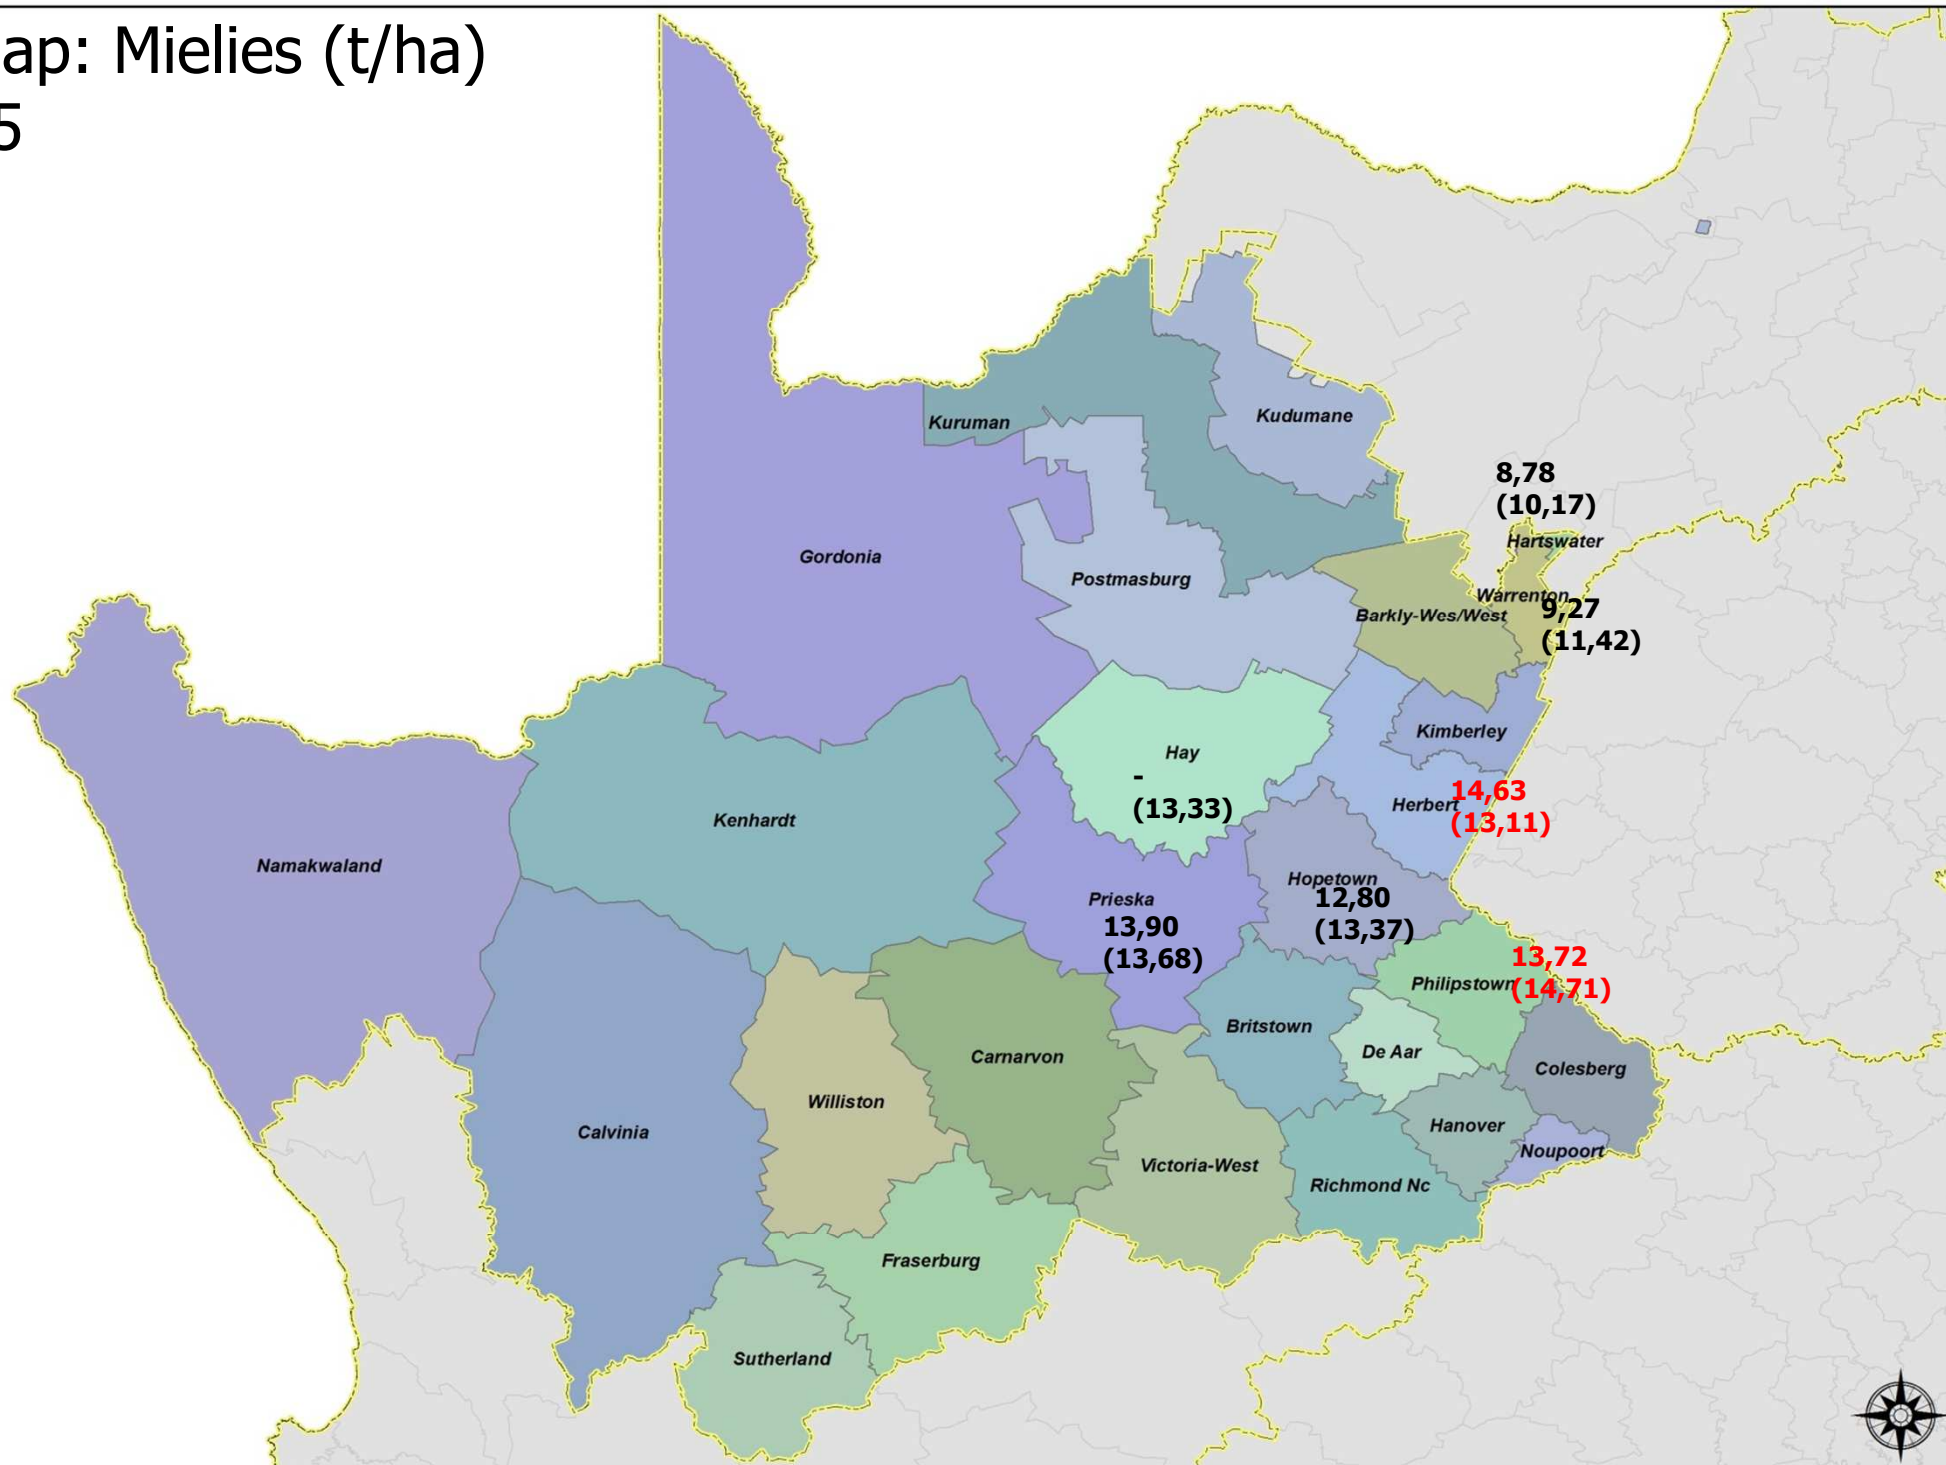

OPBRENGSTE per landdrosdistrik / YIELDS per magisterial district - April 2015

- Opbrengs-inligting is soos verkry vanaf steekproef van produsente van die Departement van Landbou, Bosbou en Visserye / *Yield information as obtained from sample of producers of the Department of Agriculture, Forestry and Fisheries*
- Syfer in hakies dui opbrengs van vorige seisoen (2014) aan / *Number in brackets indicates yield of last season (2014)*
- Syfer sonder hakies dui opbrengs vir huidige seisoen (April 2015) aan / *Number without parentheses indicate yield for current season (April 2015)*
- Waar geen opbrengs aangedui is nie, was steekproef te klein om “akkurate” gemiddelde te bereken / *Where no yield is indicated, sample was too small to calculate "accurate" average*
- Dele in “**rooi**” aangedui, dui op **laer** verwagte opbrengs as vorige seisoen / *Parts in "red" indicate lower expected yields than last season*
- **LET WEL:** Die Komitee skat nie produksie op landdrosdistriksbasis nie, maar wel op provinsiale basis!! / **NOTE:** *The Committee does not estimate production per magistrate basis, but on provincial basis!*

Noordwes: Mielies (t/ha)

April 2015

Gauteng: Mielies (t/ha)

April 2015

Magisterial districts: Gauteng

Limpopo: Mielies (t/ha)

April 2015

Magisterial districts: Limpopo

Noord-Kaap: Mielies (t/ha)

April 2015

Magisterial districts: Northern Cape