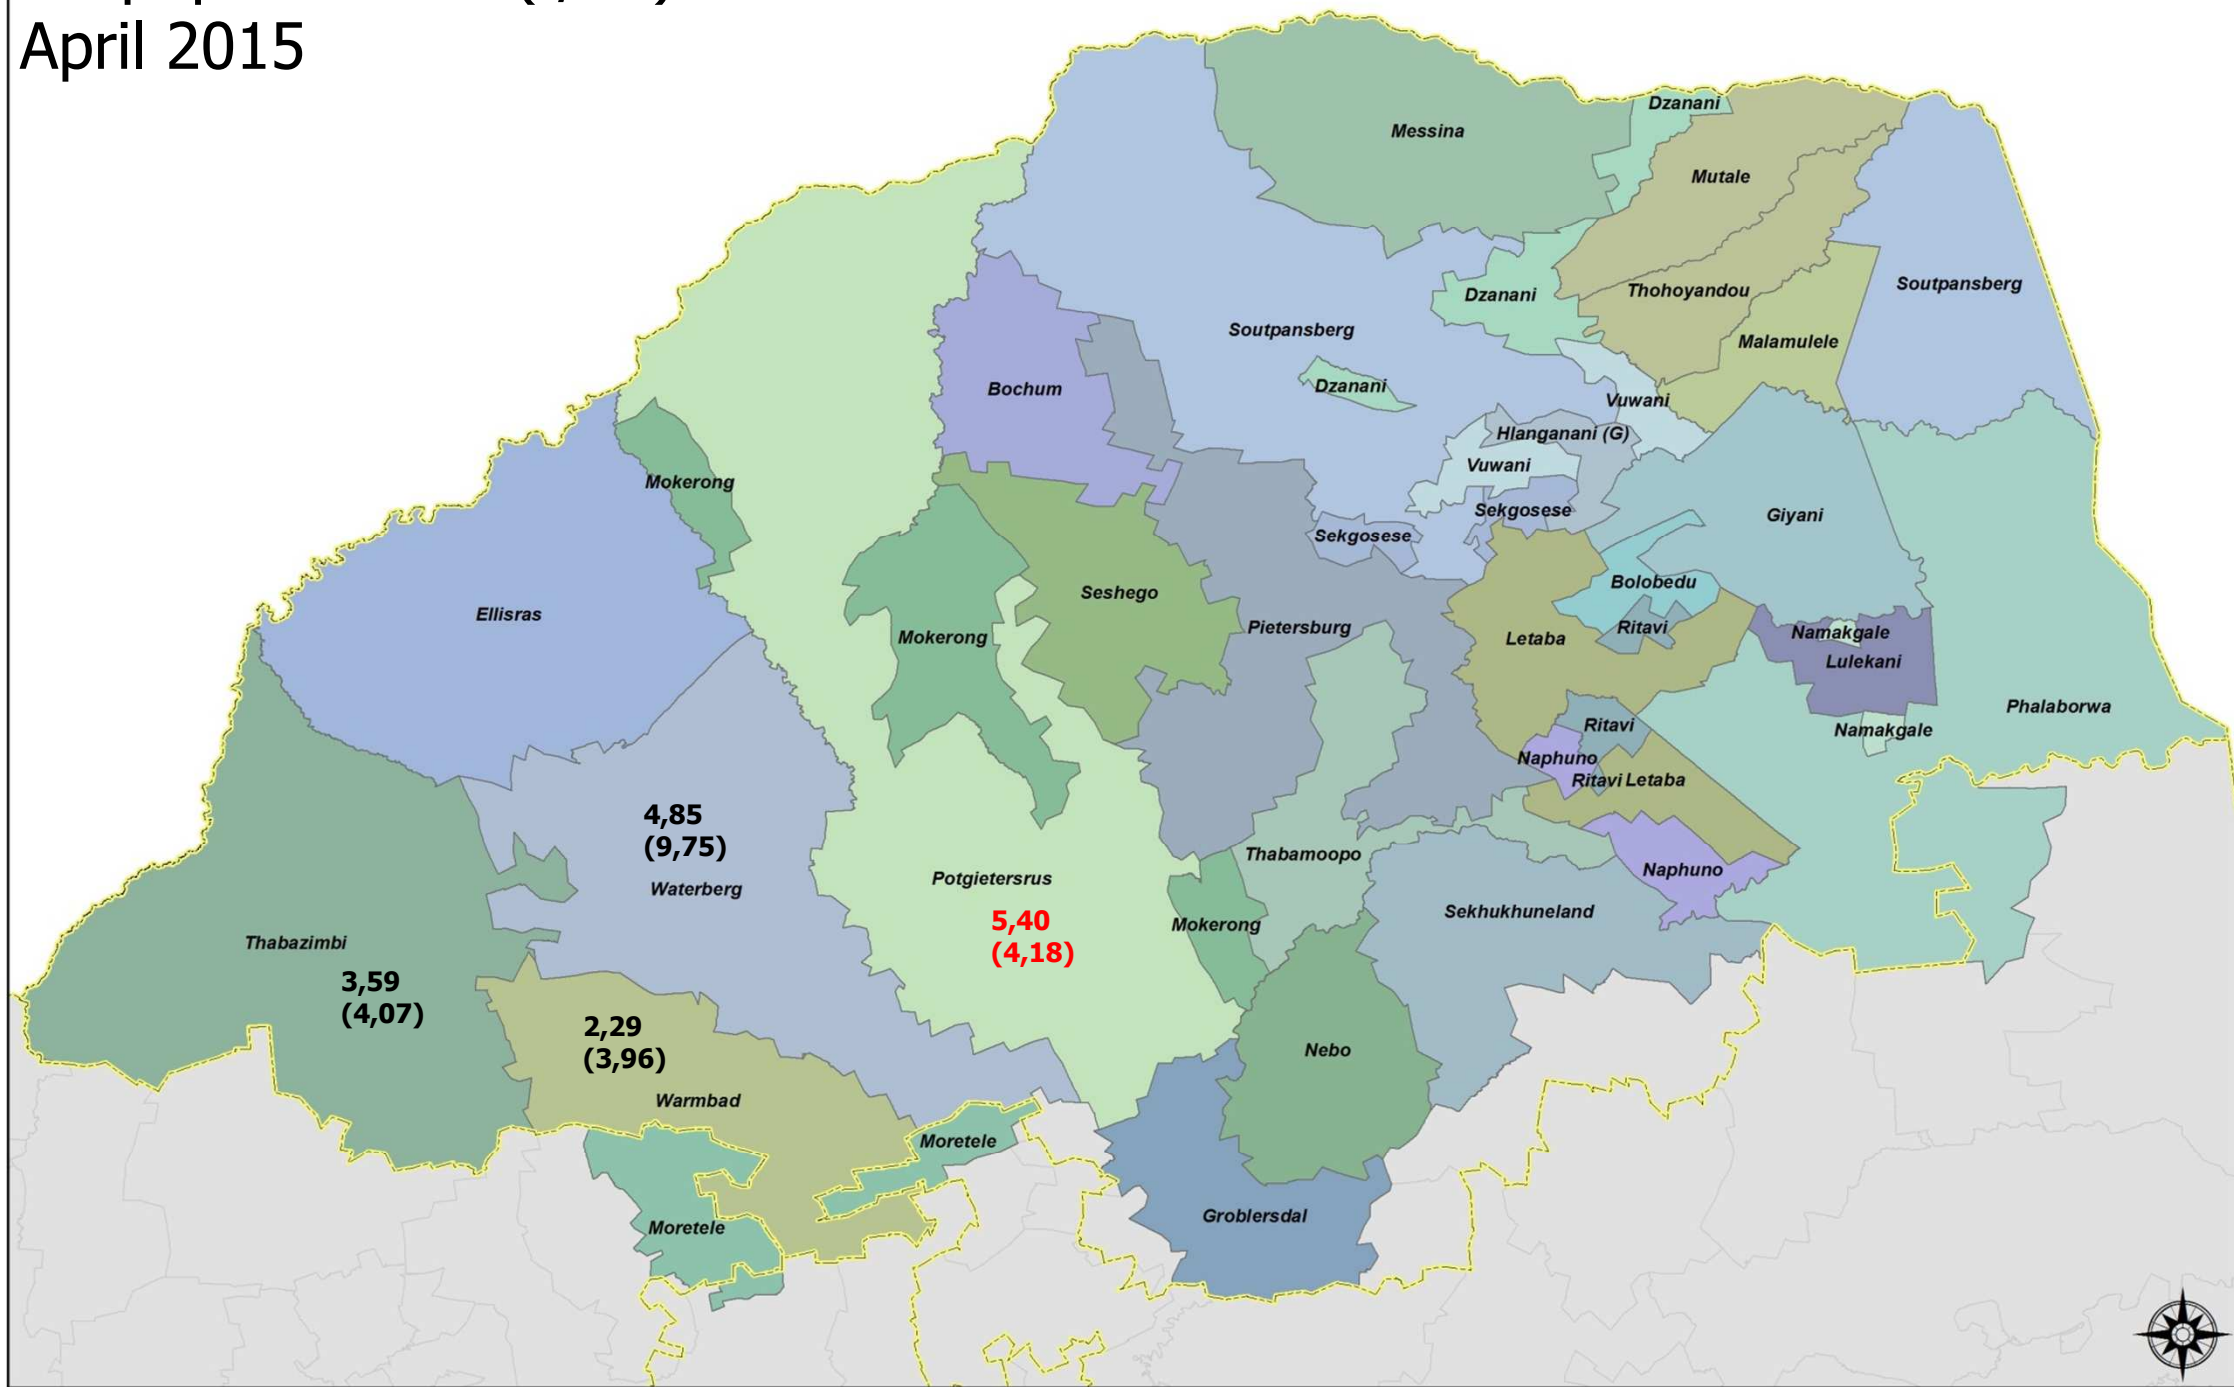

OPBRENGSTE per landdrosdistrik / YIELDS per magisterial district - April 2015

- Opbrengs-inligting is soos verkry vanaf steekproef van produsente van die Departement van Landbou, Bosbou en Visserye / *Yield information as obtained from sample of producers of the Department of Agriculture, Forestry and Fisheries*
- Syfer in hakies dui opbrengs van vorige seisoen (2014) aan / *Number in brackets indicates yield of last season (2014)*
- Syfer sonder hakies dui opbrengs vir huidige seisoen (April 2015) aan / *Number without parentheses indicate yield for current season (April 2015)*
- Waar geen opbrengs aangedui is nie, was steekproef te klein om “akkurate” gemiddelde te bereken / *Where no yield is indicated, sample was too small to calculate "accurate" average*
- Dele in “**rooi**” aangedui, dui op **laer** verwagte opbrengs as vorige seisoen / *Parts in "red" indicate lower expected yields than last season*
- **LET WEL:** Die Komitee skat nie produksie op landdrosdistriksbasis nie, maar wel op provinsiale basis!! / **NOTE:** *The Committee does not estimate production per magistrate basis, but on provincial basis!*

Noordwes: Mielies (t/ha)

April 2015

Gauteng: Mielies (t/ha)

April 2015

Magisterial districts: Gauteng

Limpopo: Mielies (t/ha)

April 2015

Magisterial districts: Limpopo

Noord-Kaap: Mielies (t/ha)

April 2015

Magisterial districts: Northern Cape