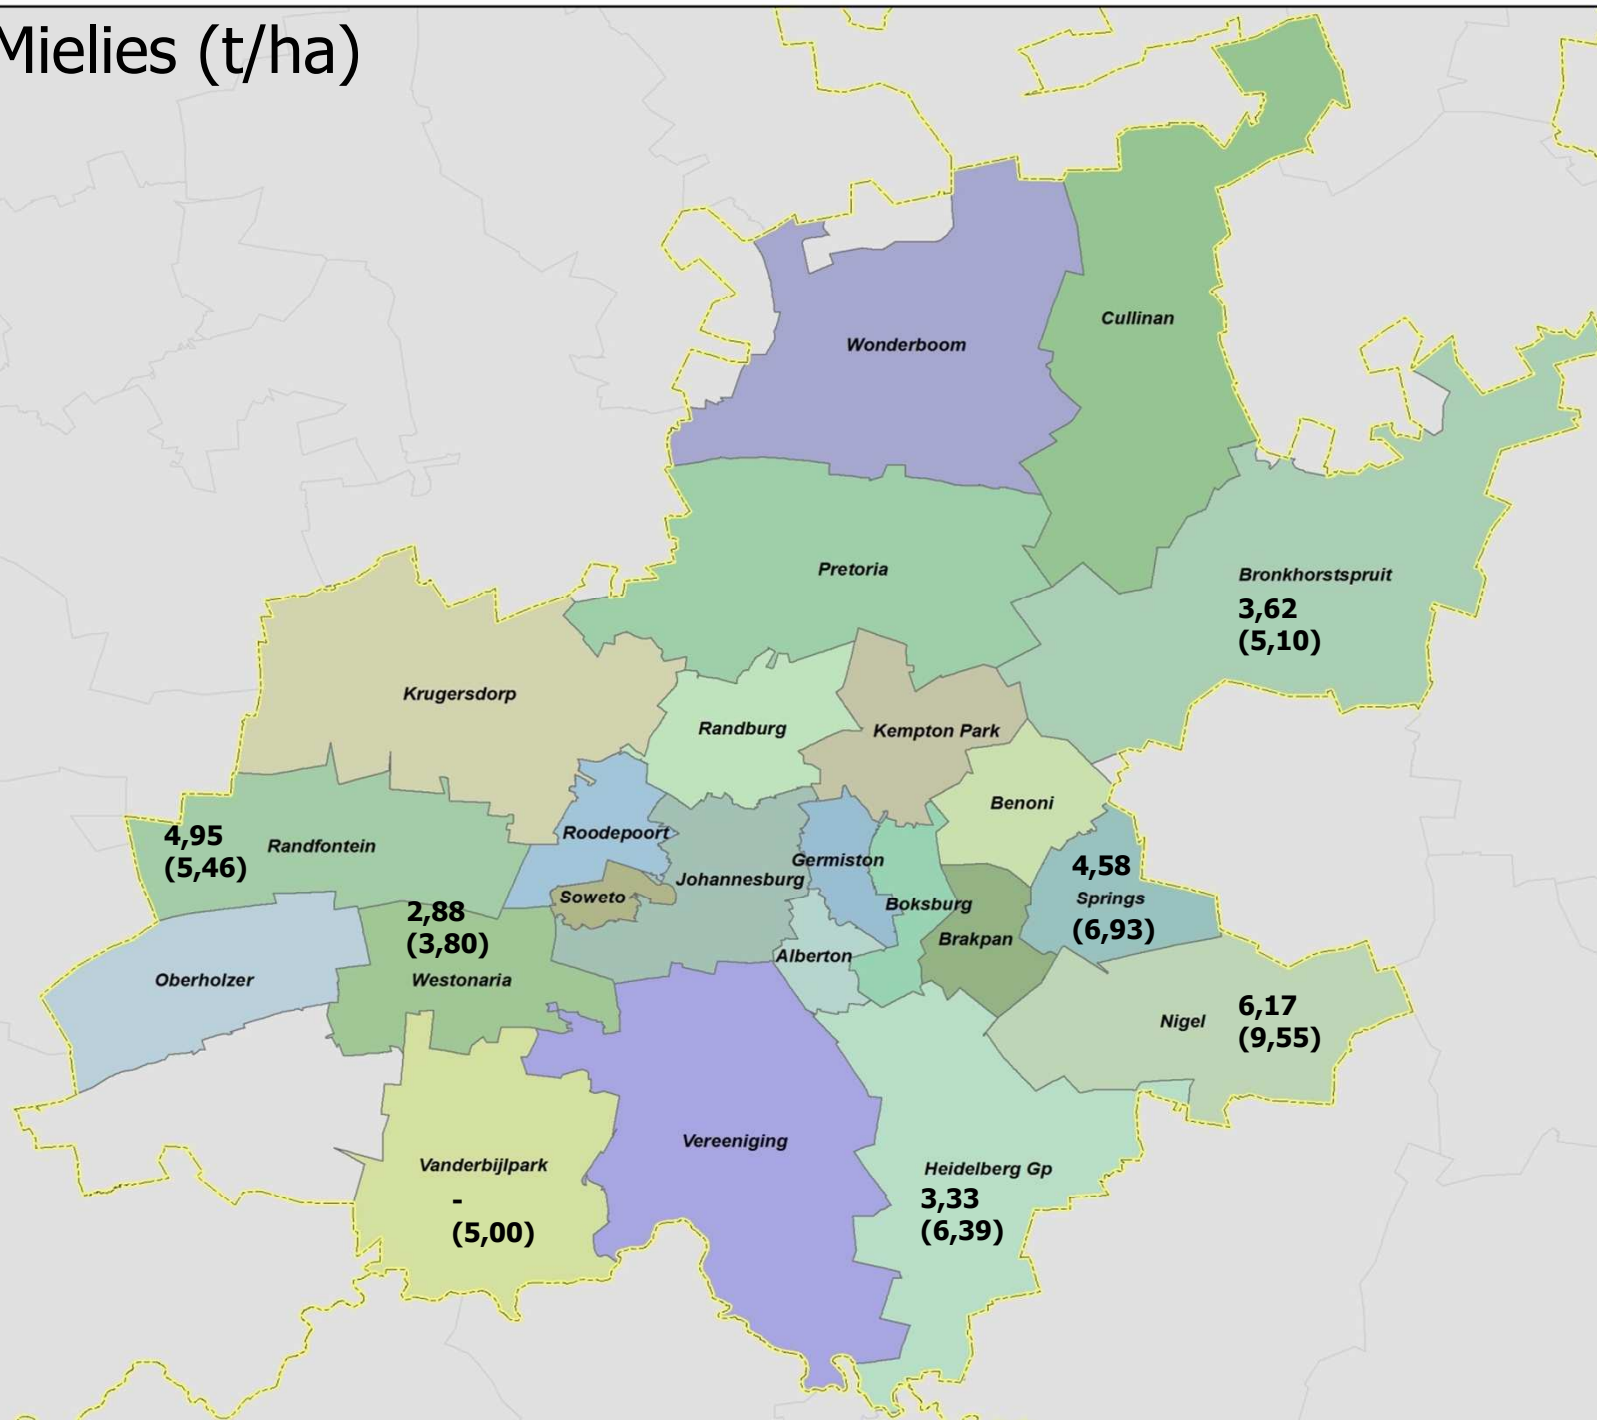

OPBRENGSTE per landdrosdistrik / YIELDS per magisterial district - April 2015

- Opbrengs-inligting is soos verkry vanaf steekproef van produsente van die Departement van Landbou, Bosbou en Visserye / *Yield information as obtained from sample of producers of the Department of Agriculture, Forestry and Fisheries*
- Syfer in hakies dui opbrengs van vorige seisoen (2014) aan / *Number in brackets indicates yield of last season (2014)*
- Syfer sonder hakies dui opbrengs vir huidige seisoen (April 2015) aan / *Number without parentheses indicate yield for current season (April 2015)*
- Waar geen opbrengs aangedui is nie, was steekproef te klein om “akkurate” gemiddelde te bereken / *Where no yield is indicated, sample was too small to calculate "accurate" average*
- Dele in “**rooi**” aangedui, dui op **laer** verwagte opbrengs as vorige seisoen / *Parts in "red" indicate lower expected yields than last season*
- **LET WEL:** Die Komitee skat nie produksie op landdrosdistriksbasis nie, maar wel op provinsiale basis!! / **NOTE:** *The Committee does not estimate production per magistrate basis, but on provincial basis!*

Noordwes: Mielies (t/ha)

April 2015

Gauteng: Mielies (t/ha)

April 2015

Magisterial districts: Gauteng

Limpopo: Mielies (t/ha)

April 2015

Magisterial districts: Limpopo

Noord-Kaap: Mielies (t/ha)

April 2015

Magisterial districts: Northern Cape