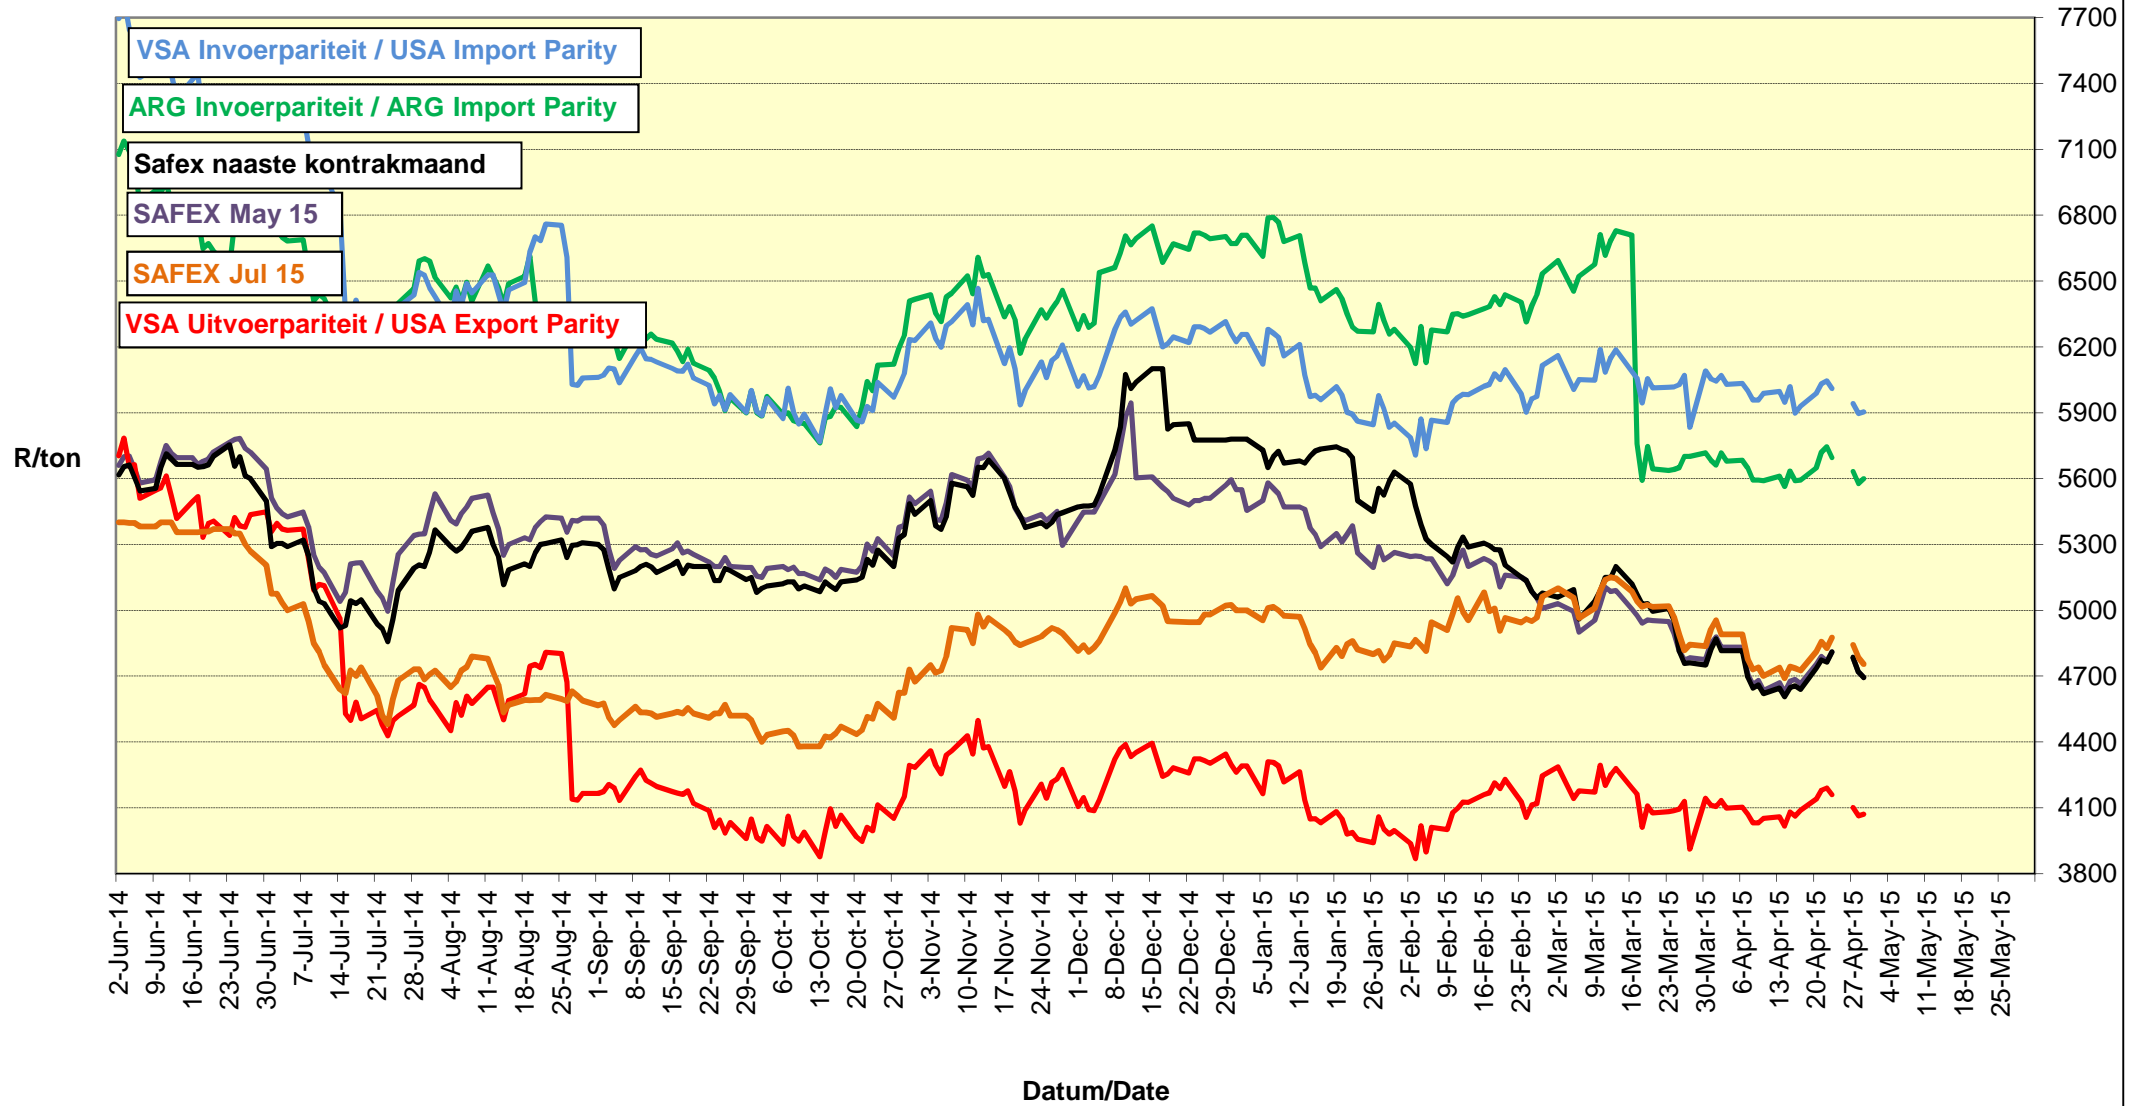

PRYSE VAN SOJABONE GELEWER IN RANDFONTEIN PRICES OF SOYBEANS DELIVERED IN RANDFONTEIN