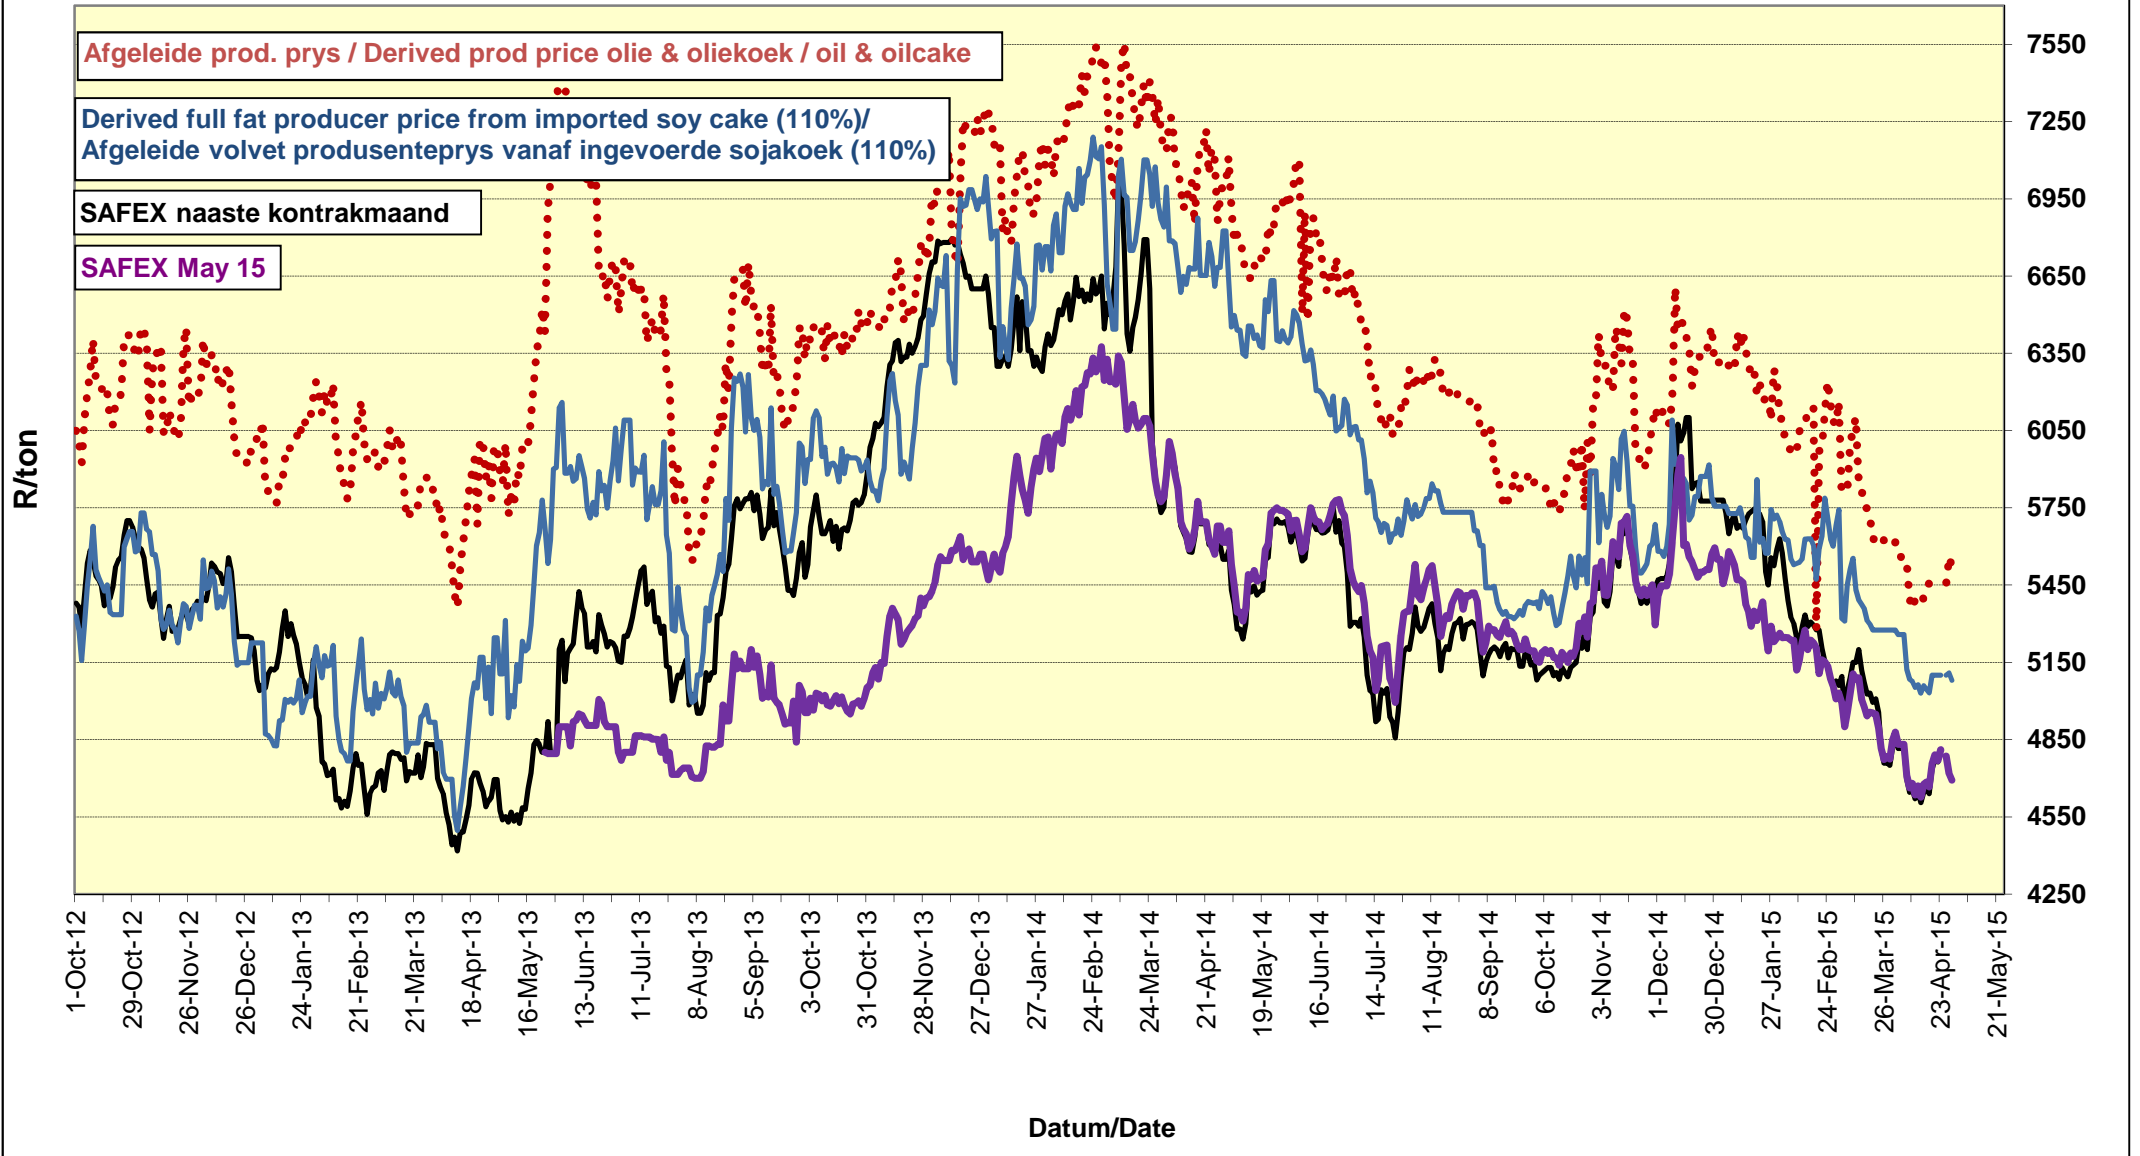

PRYSE VAN SOJABONE GELEWER IN RANDFONTEIN PRICES OF SOYBEANS DELIVERED IN RANDFONTEIN