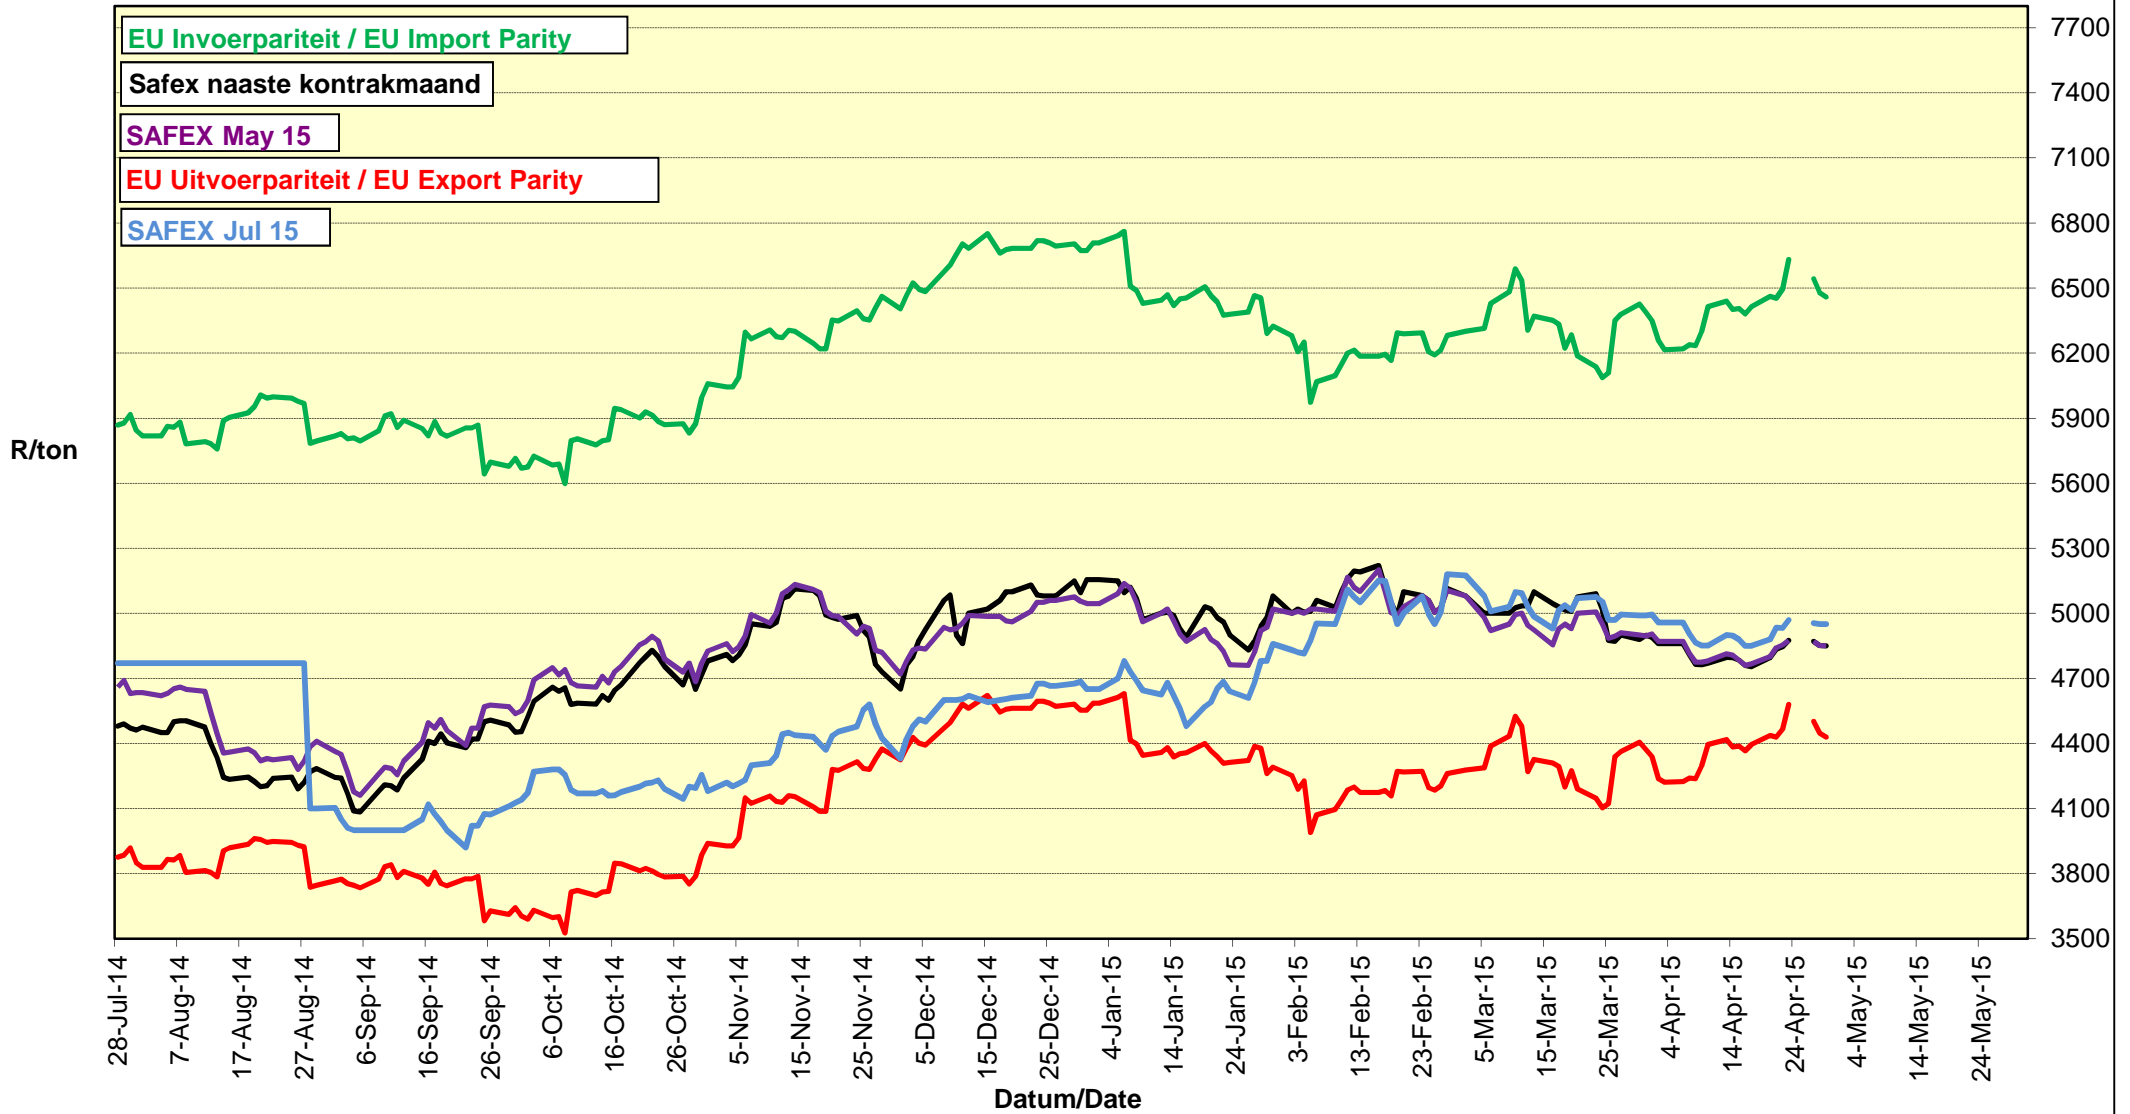

PRICES OF EU SUNFLOWER SEED DELIVERED IN RANDFONTEIN PRYSE VAN EU SONNEBLOMSAAD GELEWER IN RANDFONTEIN

PRYSE VAN SOJABONE GELEWER IN RANDFONTEIN PRICES OF SOYBEANS DELIVERED IN RANDFONTEIN

PRYSE VAN EU SONNEBLOMSAAD GELEWER IN RANDFONTEIN PRICES OF EU SUNFLOWER SEED DELIVERED IN RANDFONTEIN