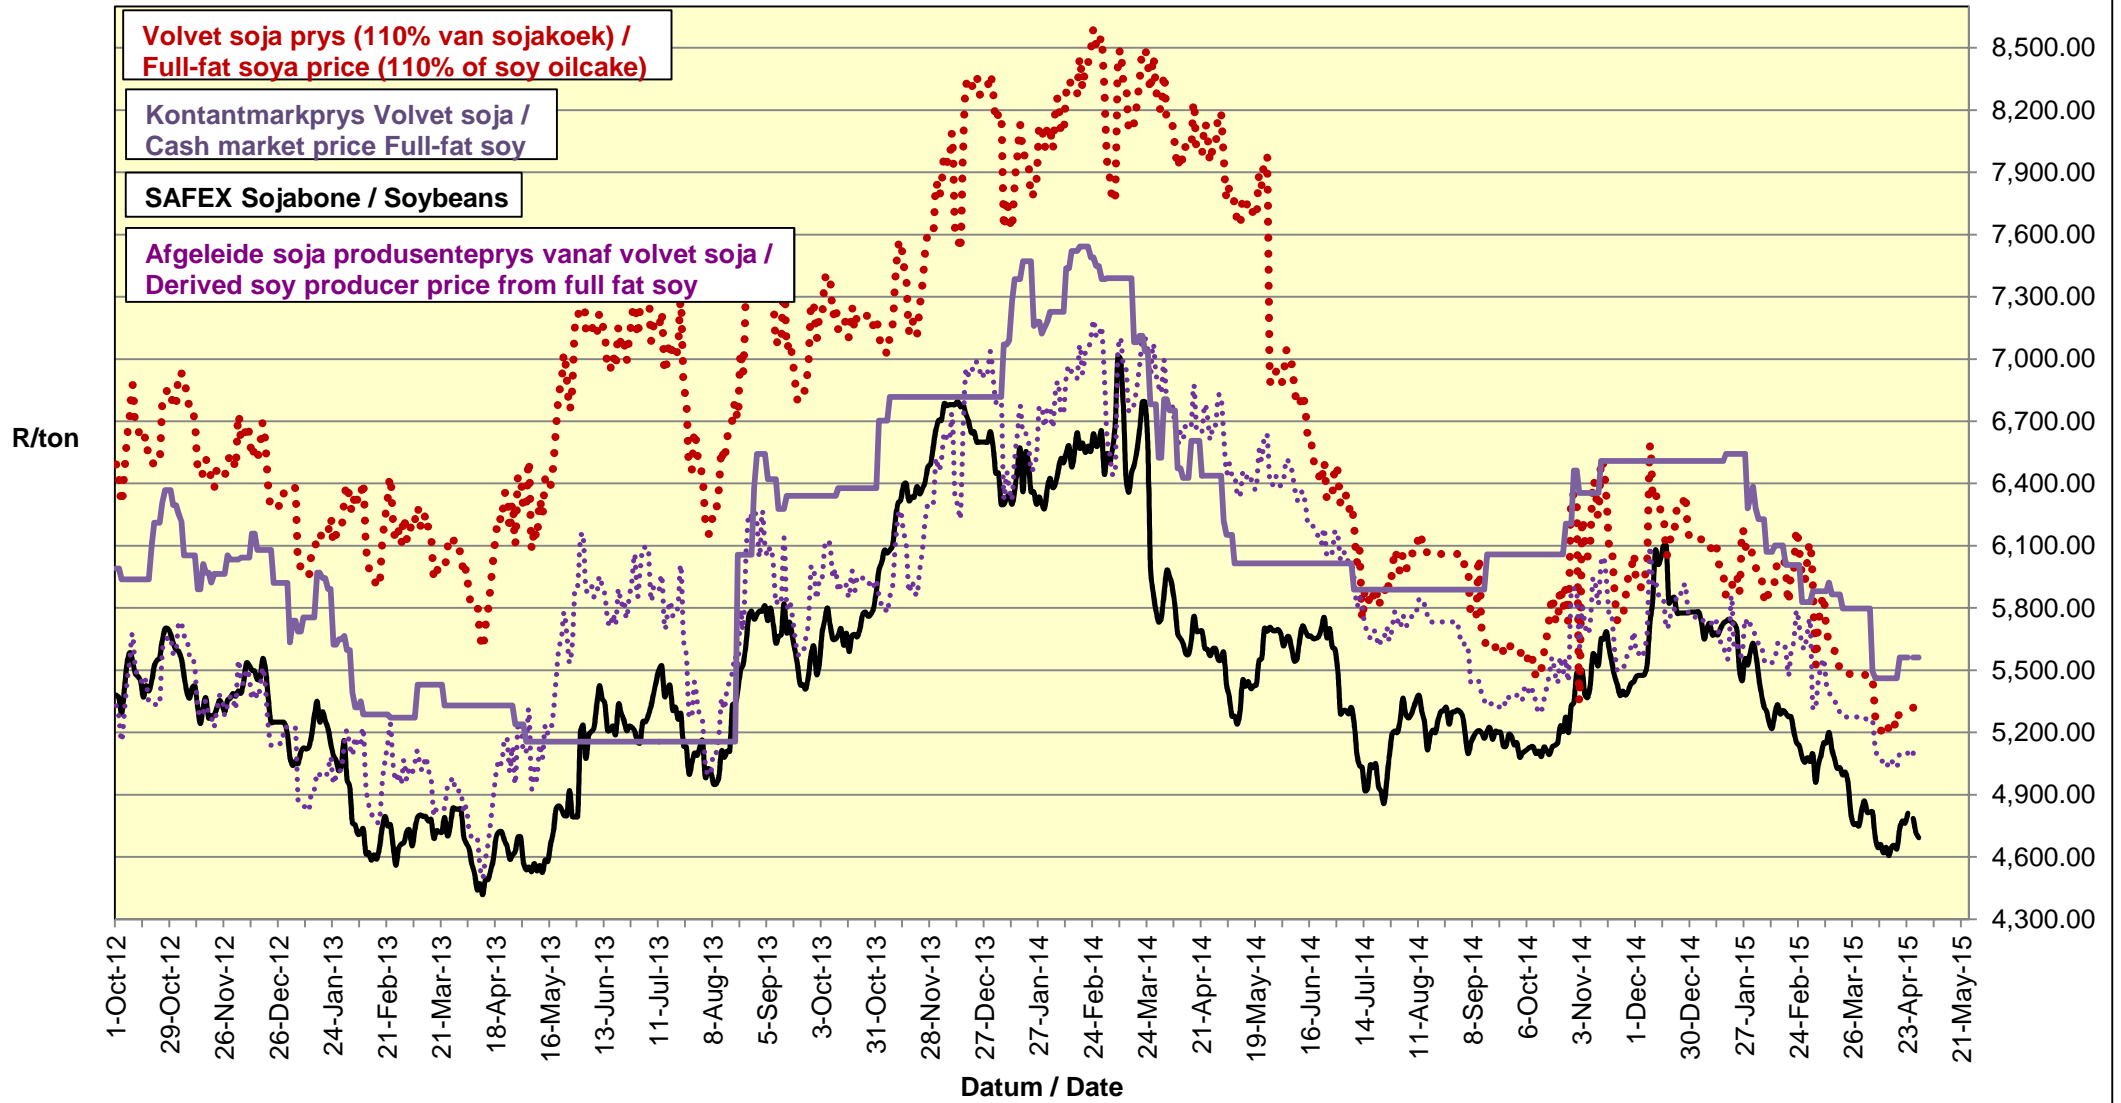

Afgeleide sojaboon produsente - en volvet sojaboonpryse Derived soy producer price and full-fat soy prices