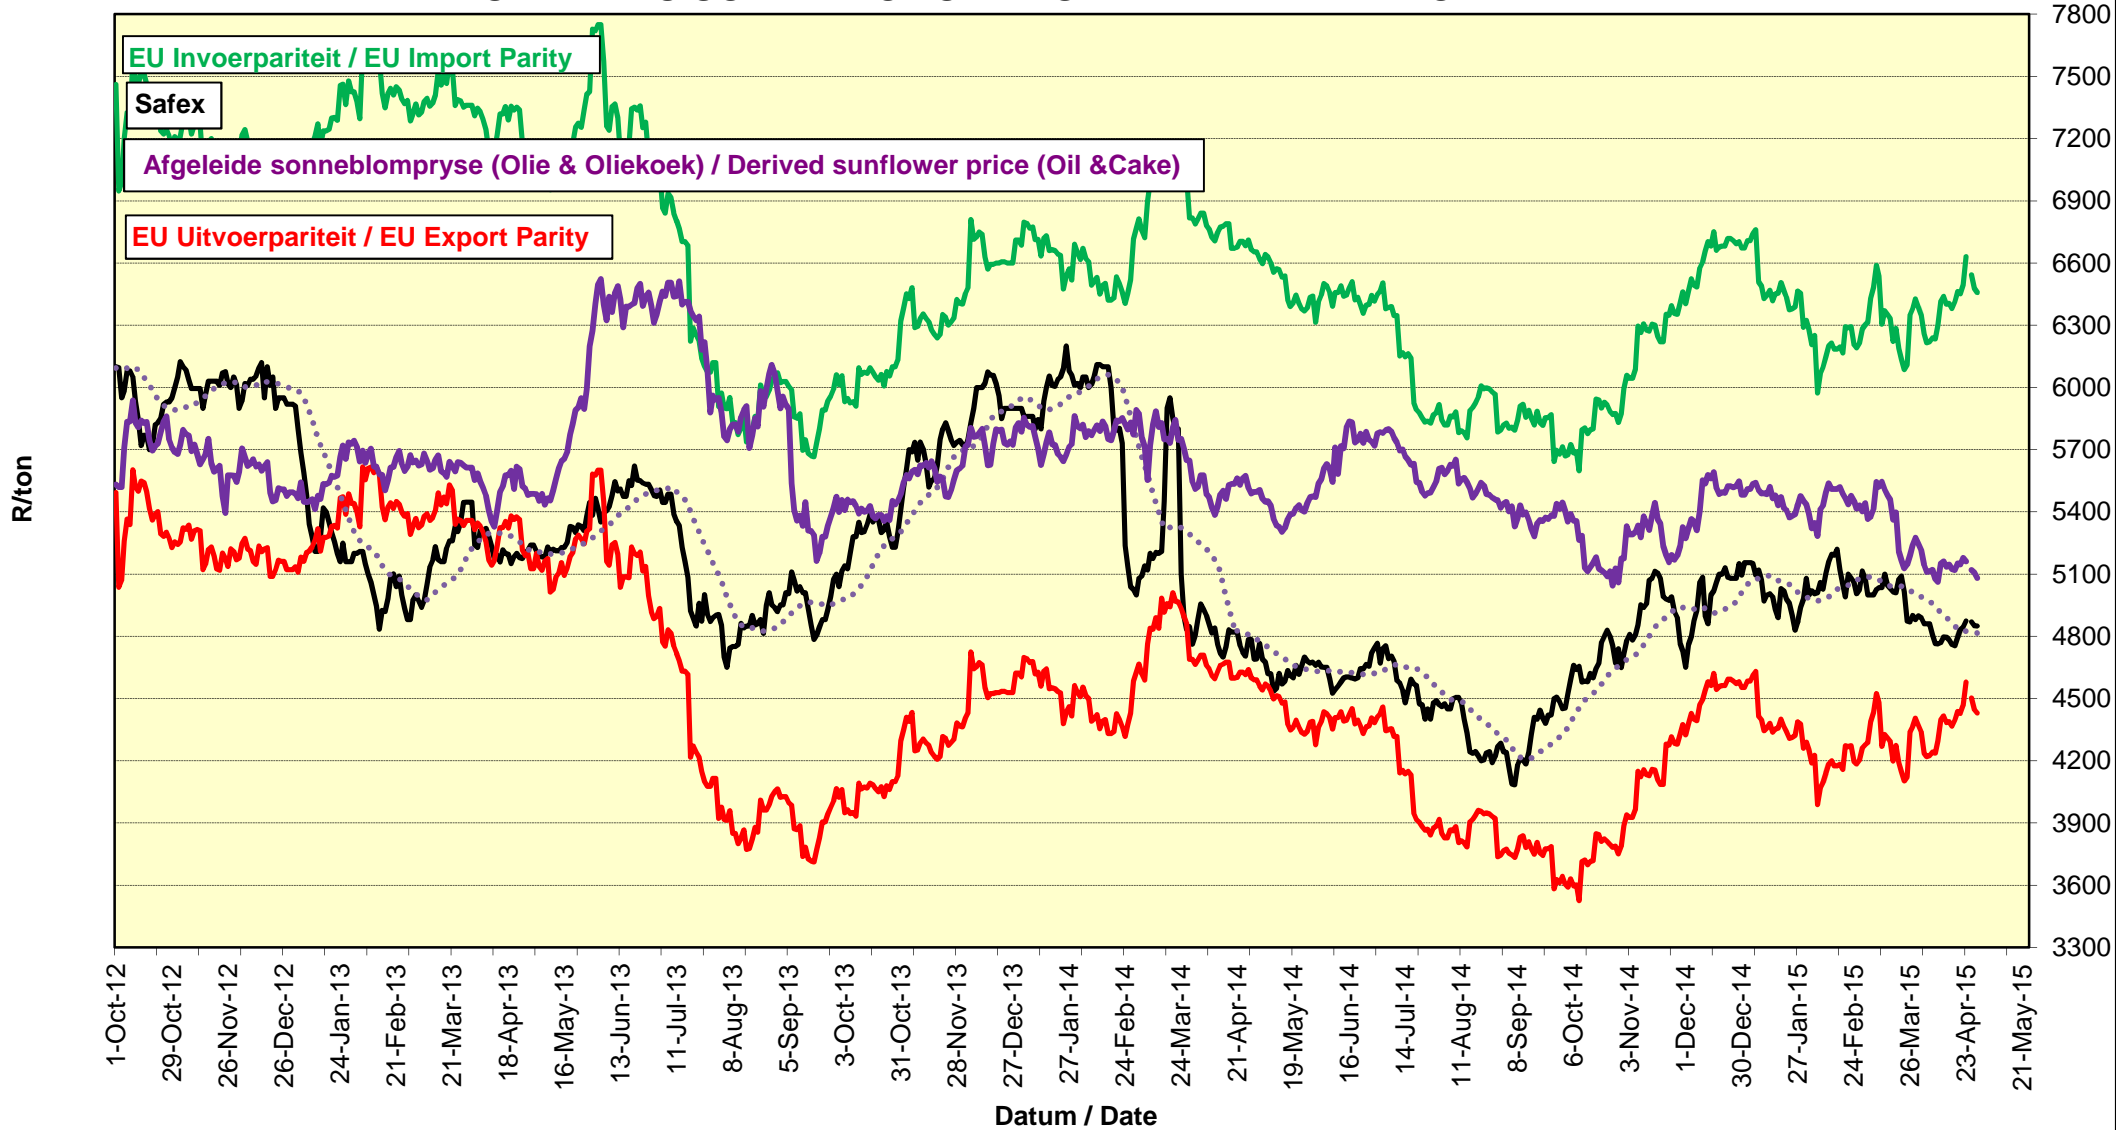

PRICES OF EU SUNFLOWER SEED DELIVERED IN RANDFONTEIN PRYSE VAN EU SONNEBLOMSAAD GELEWER IN RANDFONTEIN

PRYSE VAN SOJABONE GELEWER IN RANDFONTEIN PRICES OF SOYBEANS DELIVERED IN RANDFONTEIN

PRYSE VAN EU SONNEBLOMSAAD GELEWER IN RANDFONTEIN PRICES OF EU SUNFLOWER SEED DELIVERED IN RANDFONTEIN

**PRYSE VAN UITGEDOP EN GESORTEERDE VSA KEURGRAAD GRONDBONE MET 'N
PITGROOTTE VAN 40/50 pitgrootte (RANDFONTEIN)
PRICES OF PROCESSED AND GRADED USA CHOICE GRADE GROUNDNUTS (40/50)
(RANDFONTEIN)**

**PRYSE VAN UITGEDOP EN GESORTEERDE ARGENTYNSE KEURGRAADGRONDBONE MET 'N
PITGROOTTE VAN 40/50 (RANDFONTEIN)
PRICES OF PROCESSED AND GRADED ARGENTINEAN CHOICE GRADE GROUNDNUTS
(40/50) (RANDFONTEIN)**