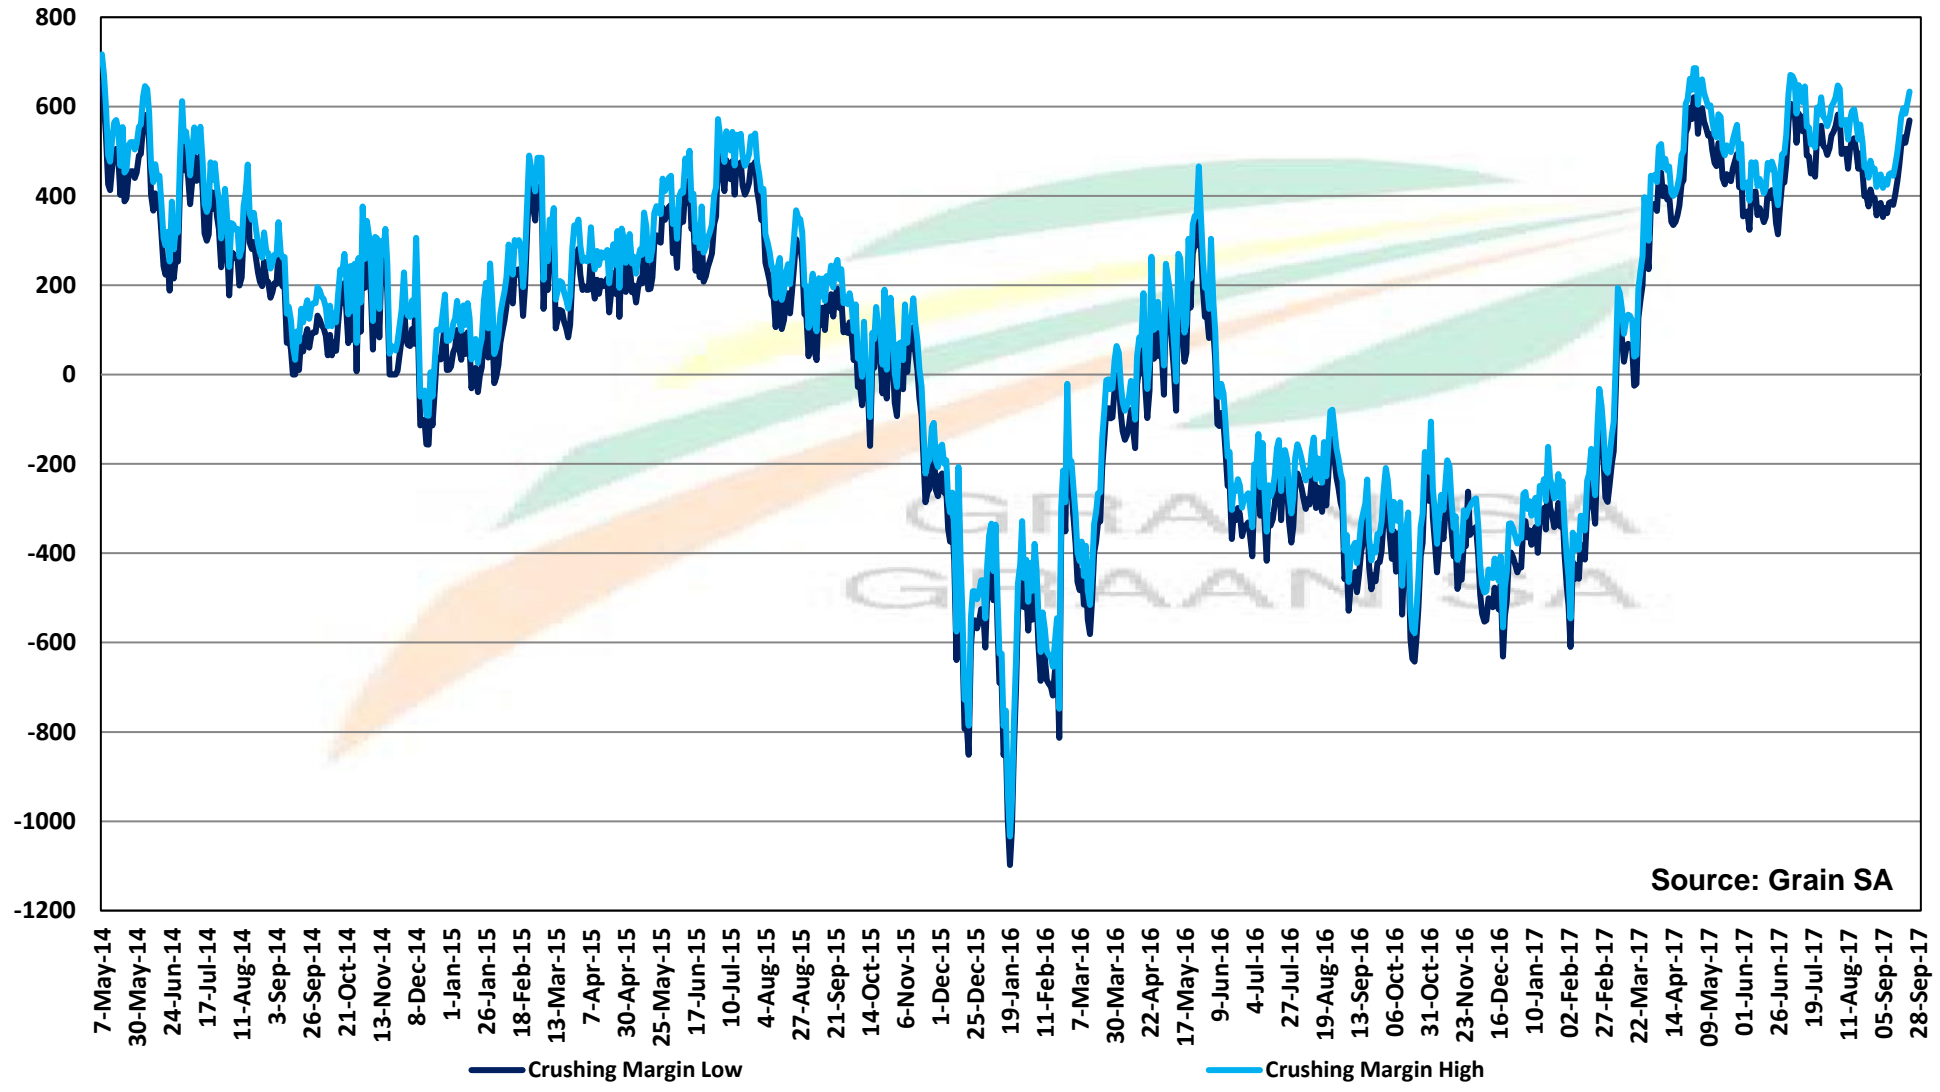

PRICES OF SOYBEAN CRUSHING MARGIN PRYSE VAN SOJABOON PERSMARGE

Source: Grain SA