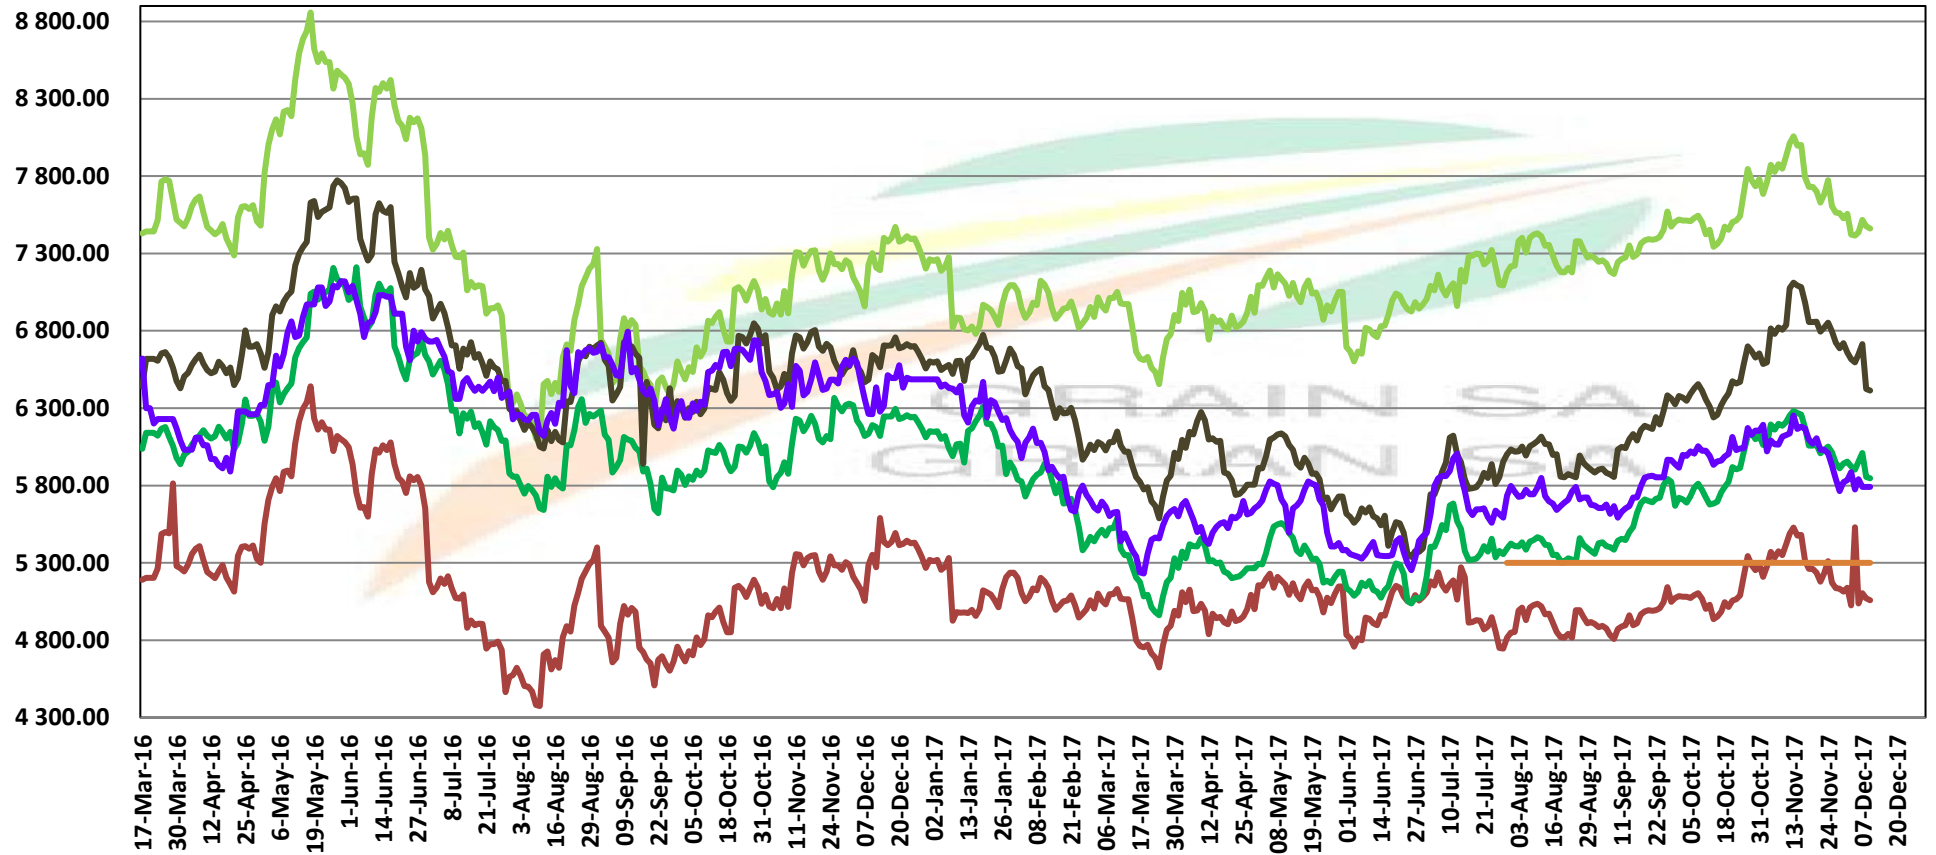

Prices of Canola in the South Cape (Swellendam) Canolapryse in die Suid-Kaap (Swellendam)

Source: Grain SA

- Import Par - S/Cape
- Export Parity - S/Cape
- GSA Derived Canola Price - S/Cape (Milldoor)
- GSA Derived Rapeseed Price - S/Cape (Milldoor)
- Canola Milldoor Price SOILL
- SOIL Final Producer Price SOILL