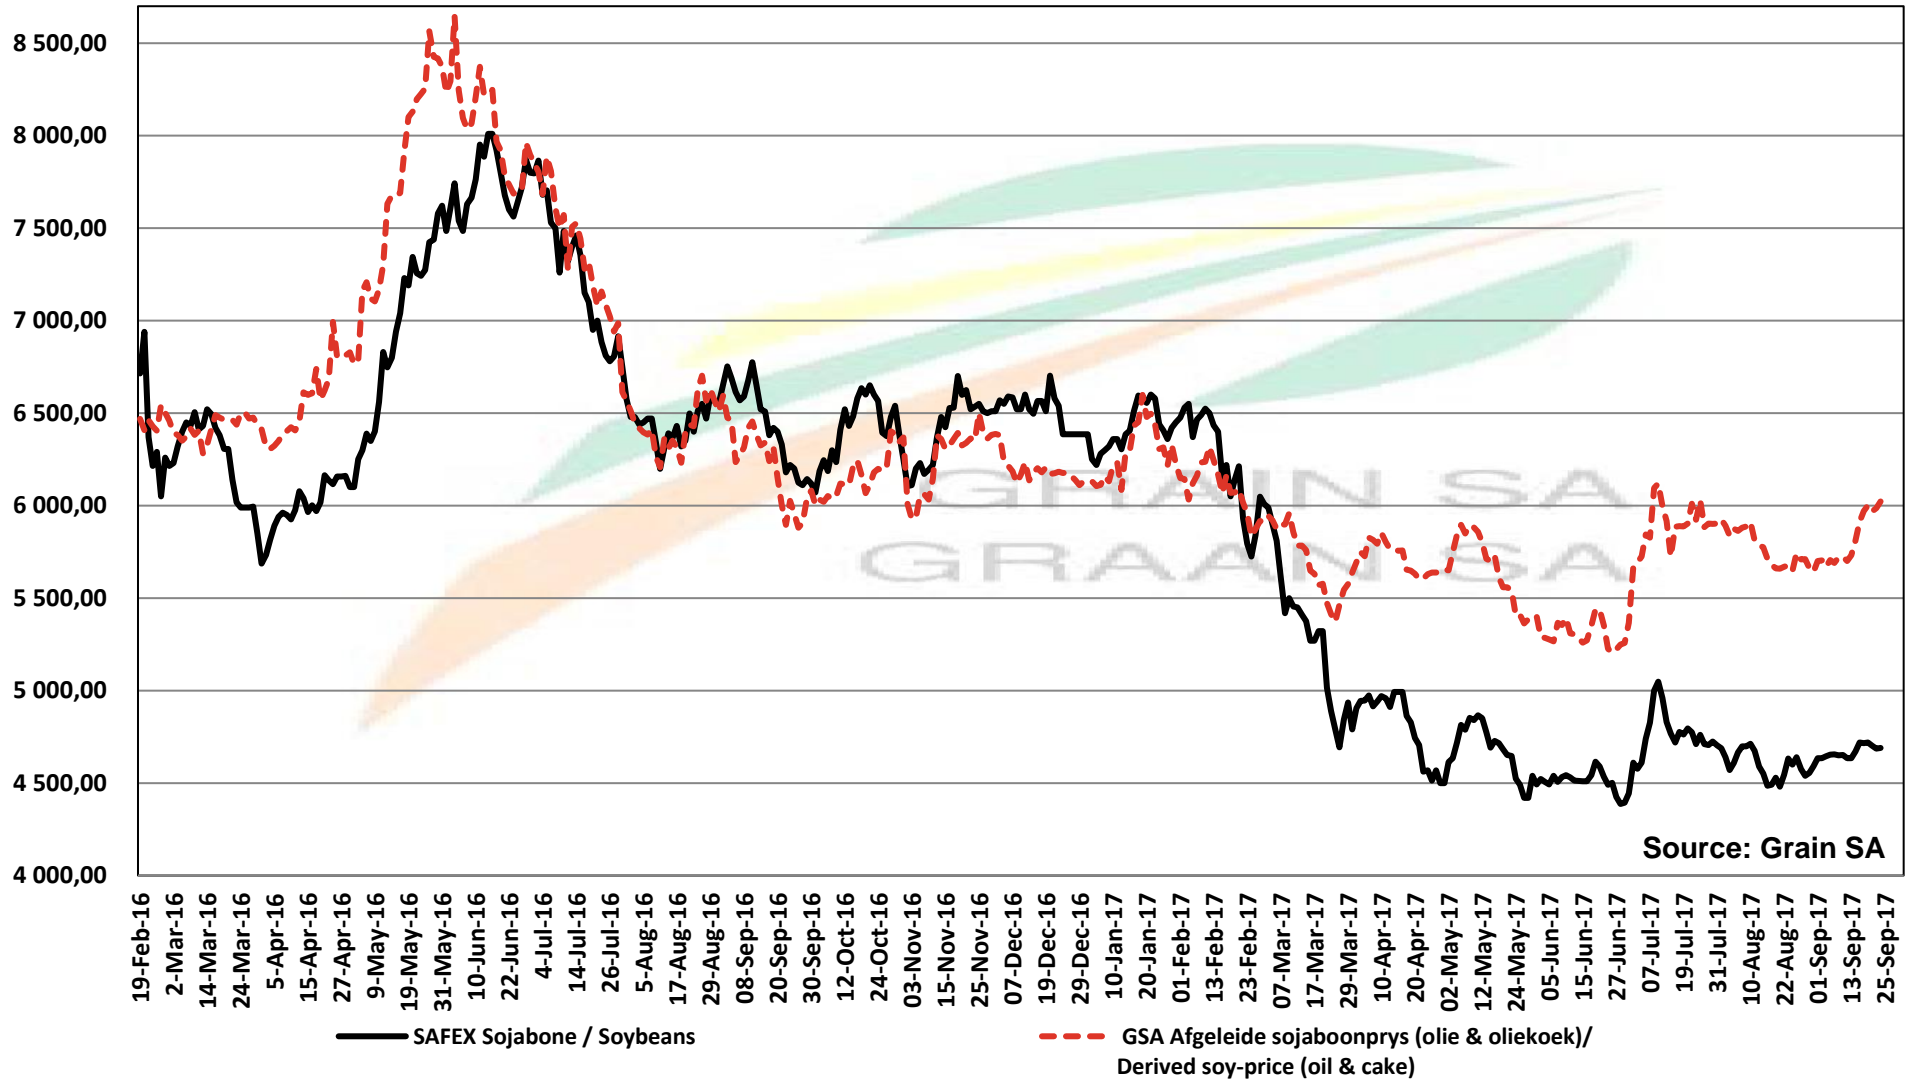

PRICES OF DERIVED SOYBEAN DELIVERED IN RANDFONTEIN PRYSE VAN AFGELEIDE SOJABONE GELEWER IN RANDFONTEIN

Source: Grain SA