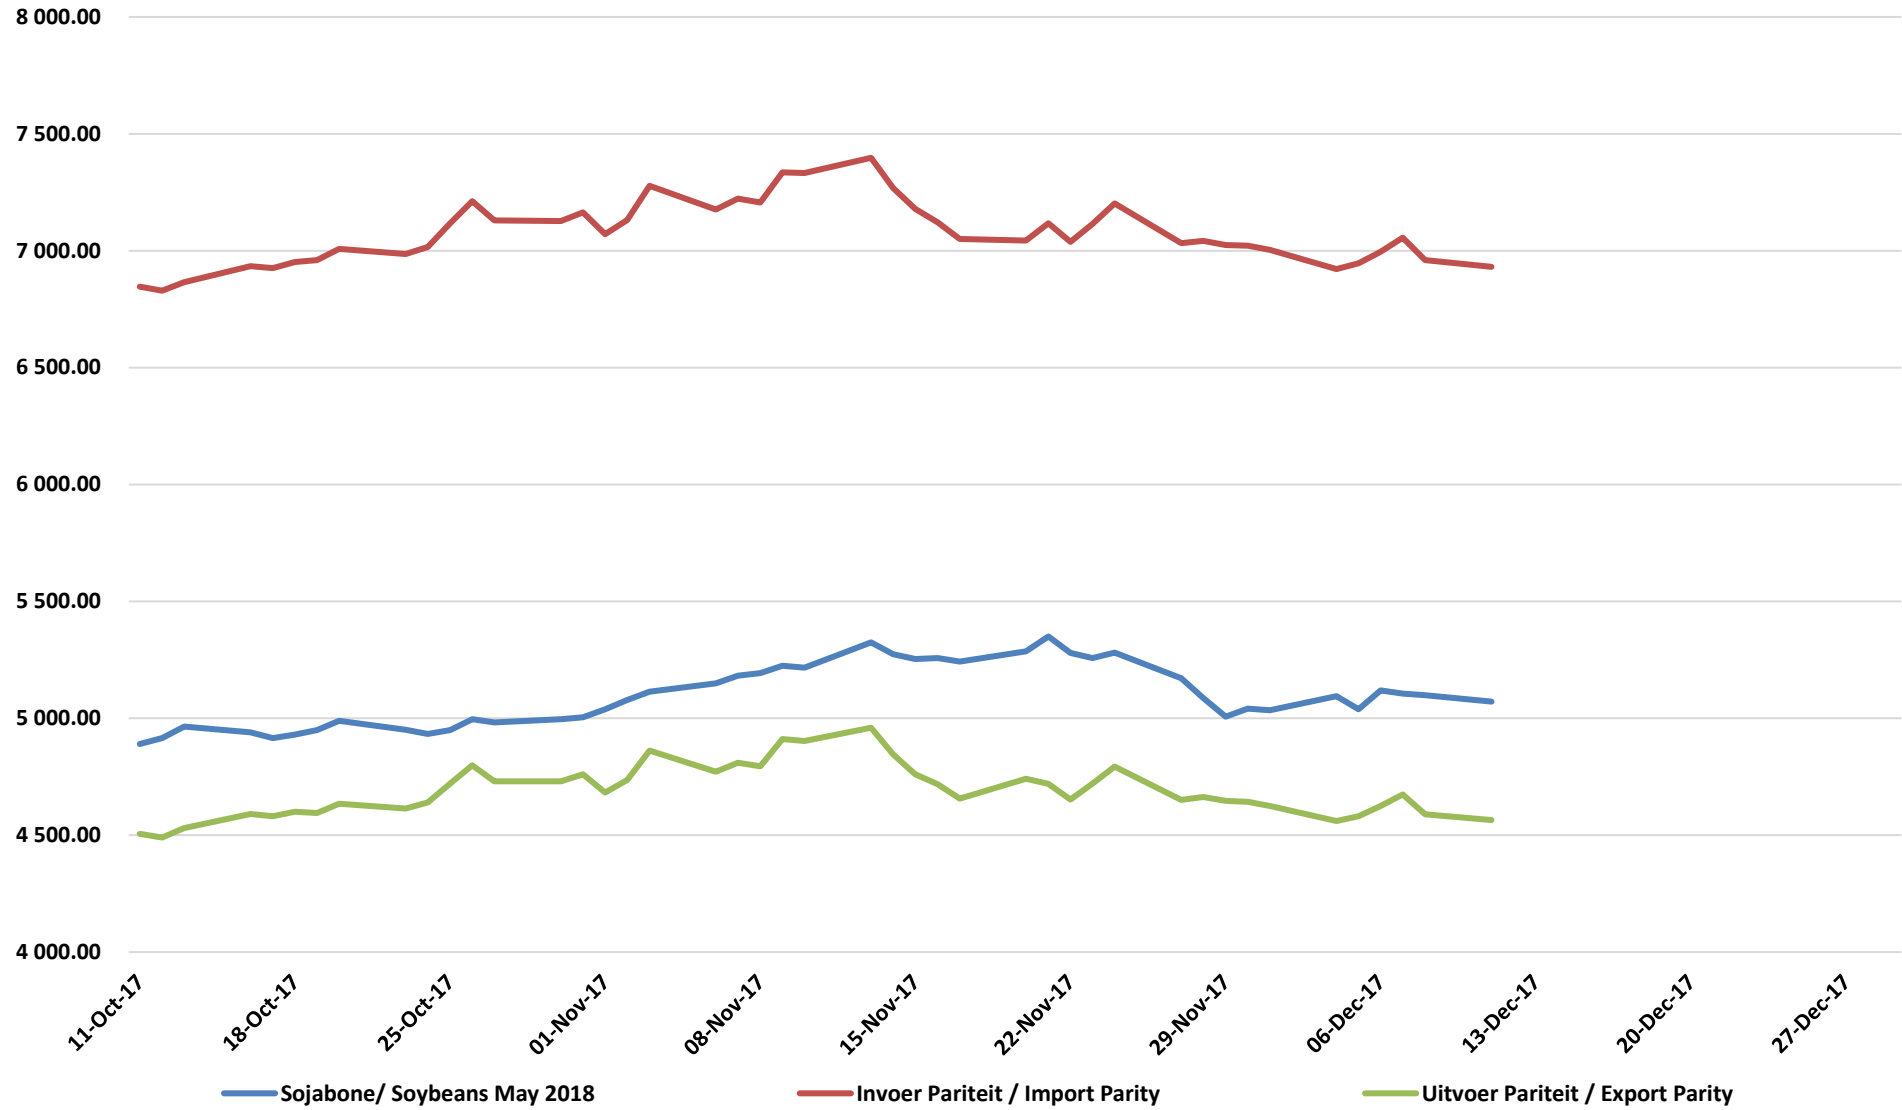

PRICES OF SOYBEAN SEED DELIVERED IN RANDFONTEIN May 2018
PRYSE VAN SOJABOONSAAD GELEWER IN RANDFONTEIN Mei 2018