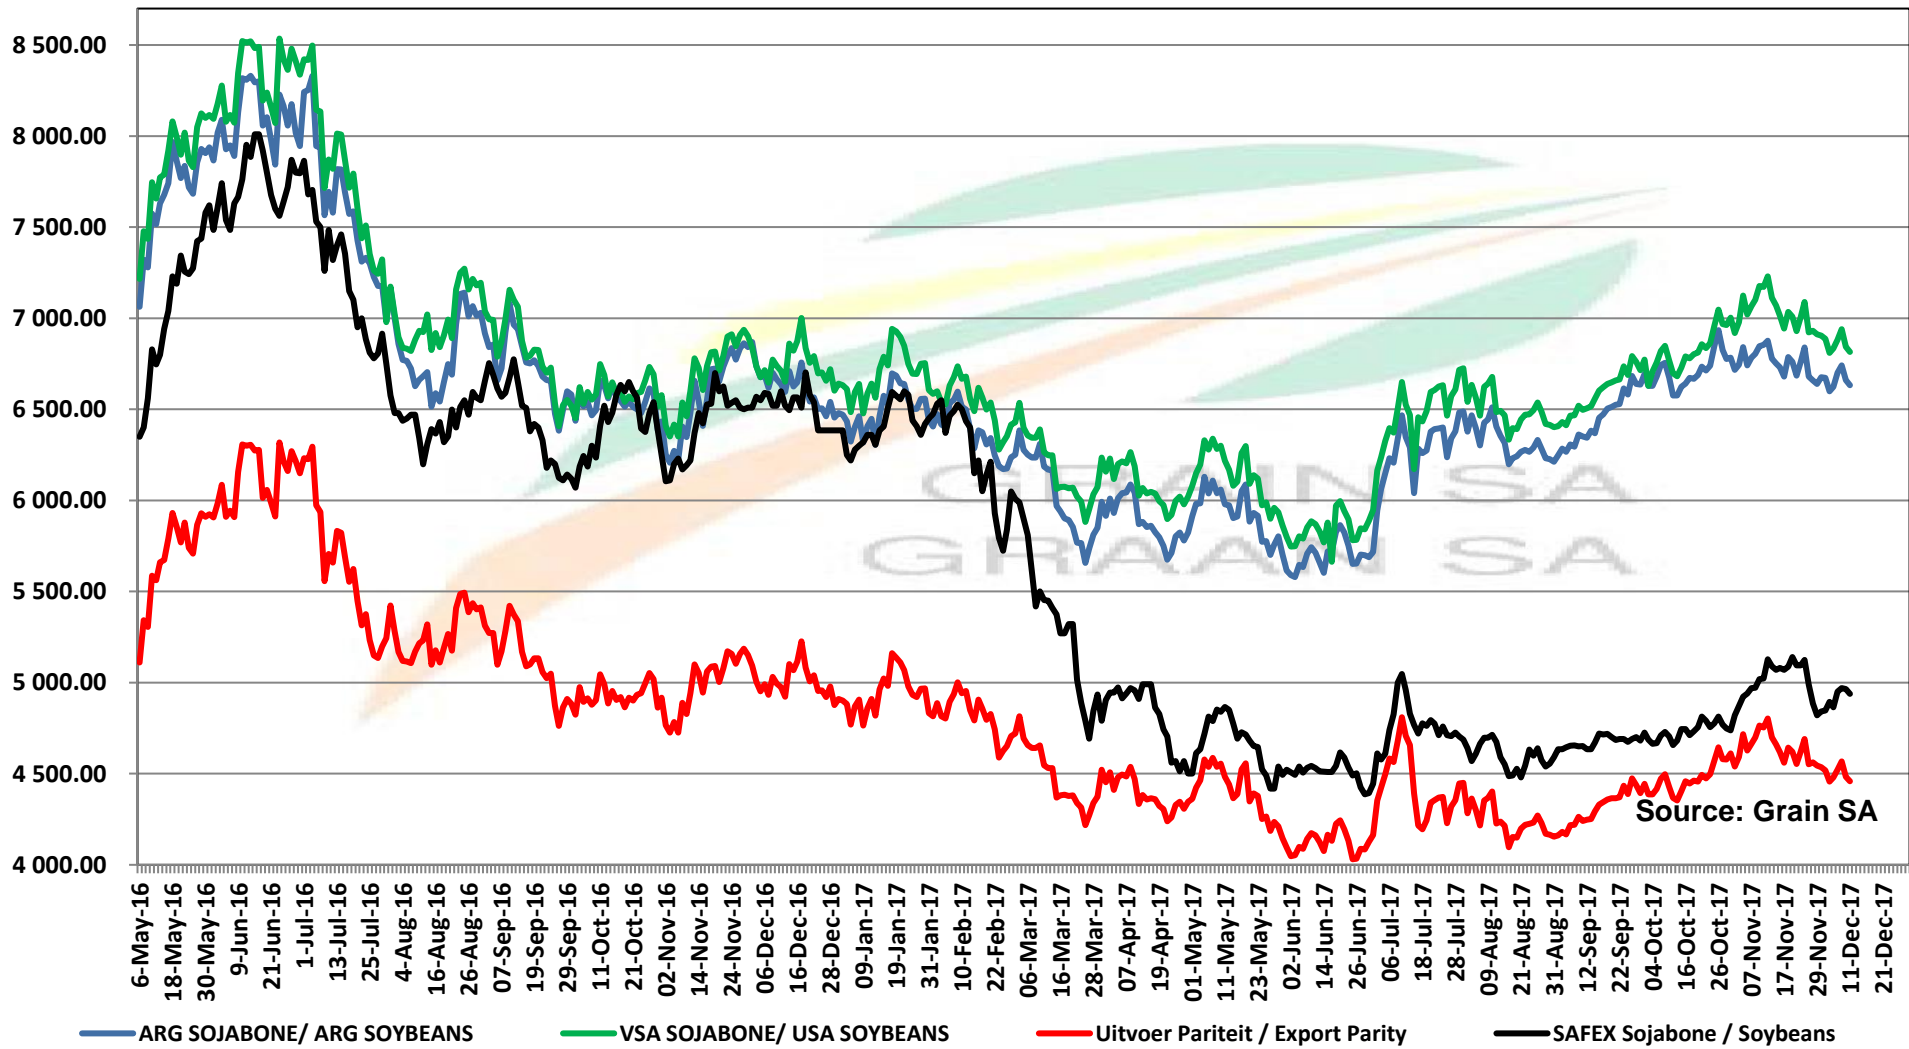

PRICES OF ARGENTINIAN SOYBEAN SEED DELIVERED IN RANDFONTEIN PRYSE VAN ARGENTYNSE SOJABOONSAAD GELEWER IN RANDFONTEIN