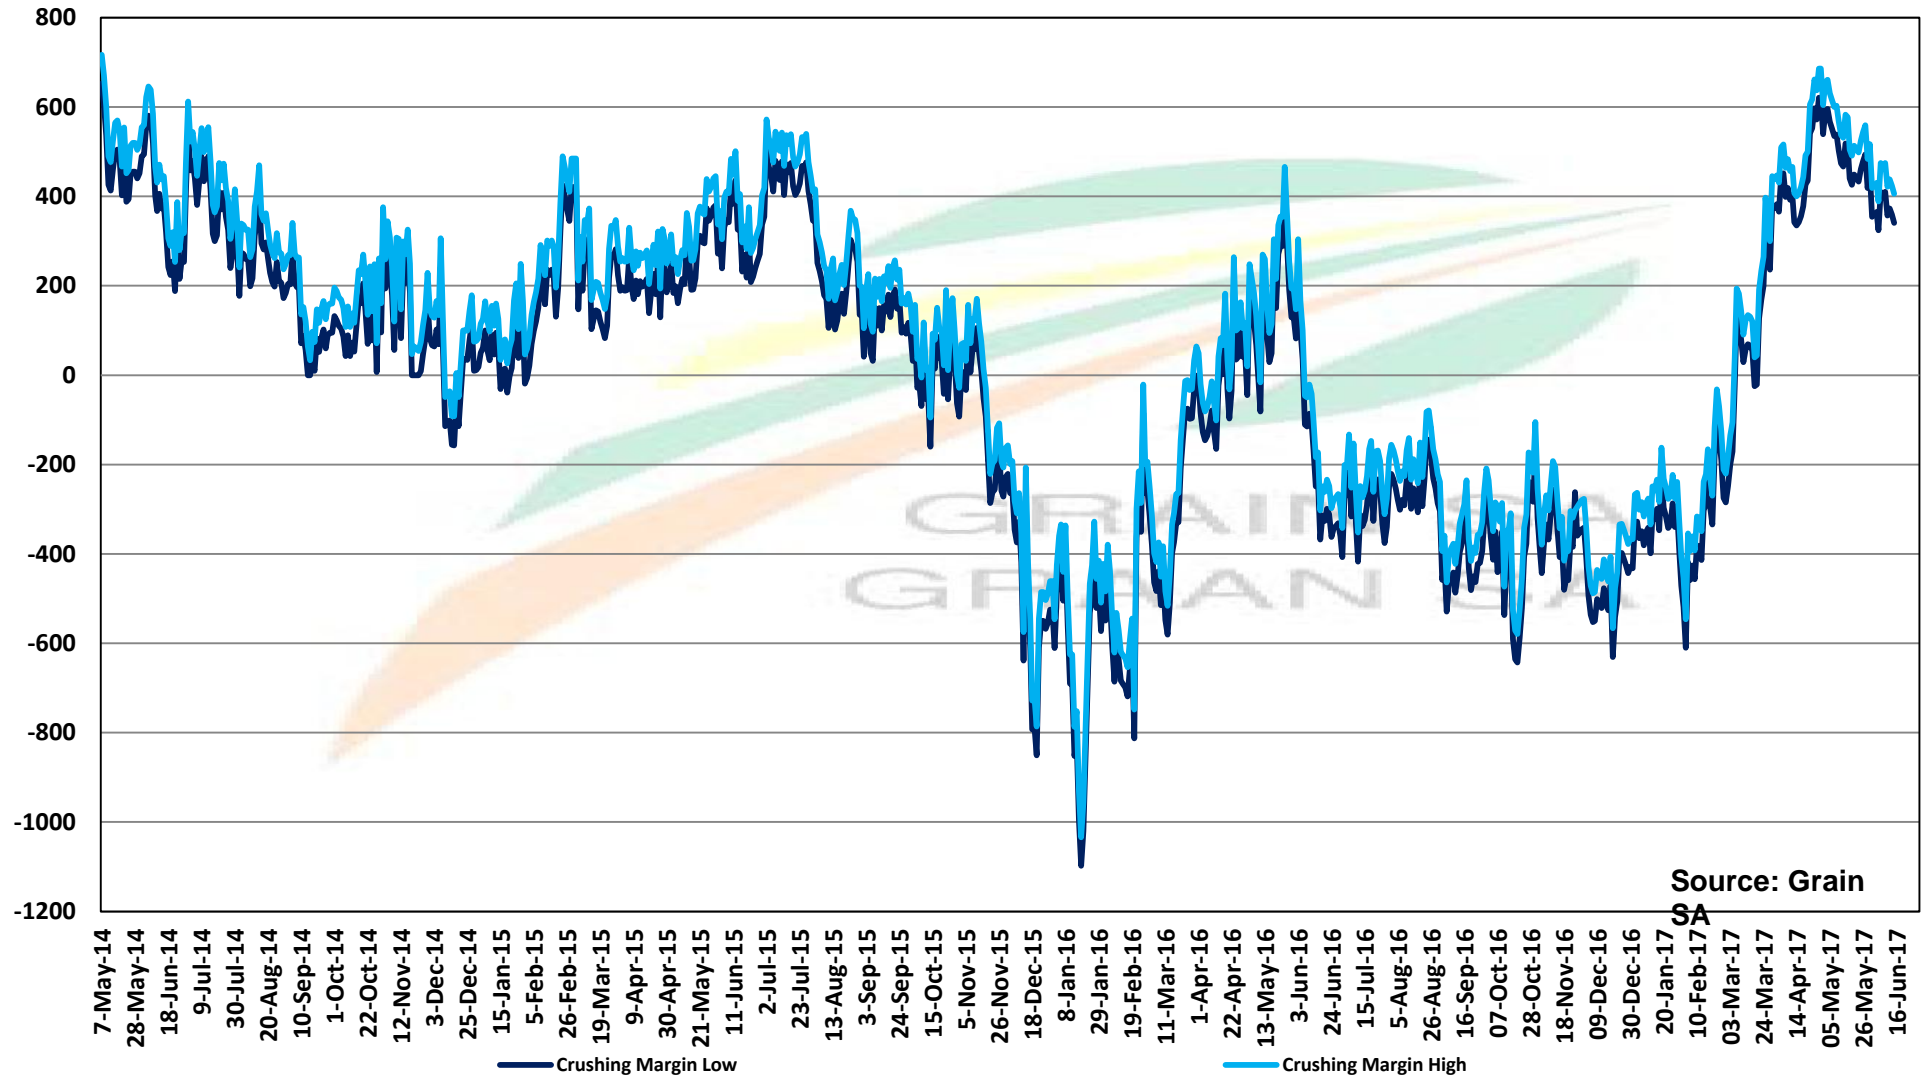

Source: Grain SA

PRICES OF SOYBEAN SEED DELIVERED IN RANDFONTEIN PRYSE VAN SOJABOONSAAD GELEWER IN RANDFONTEIN

Source: Grain SA

PRICES OF ARGENTINIAN SOYBEAN SEED DELIVERED IN RANDFONTEIN PRYSE VAN ARGENTYNSE SOJABOONSAAD GELEWER IN RANDFONTEIN

Source: Grain SA

PRICES OF DERIVED SOYBEAN DELIVERED IN RANDFONTEIN PRYSE VAN AFGELEIDE SOJABONE GELEWER IN RANDFONTEIN

Source: Grain SA

PRICES OF SOYBEAN CRUSHING MARGIN PRYSE VAN SOJABOON PERSMARGE

Source: Grain SA