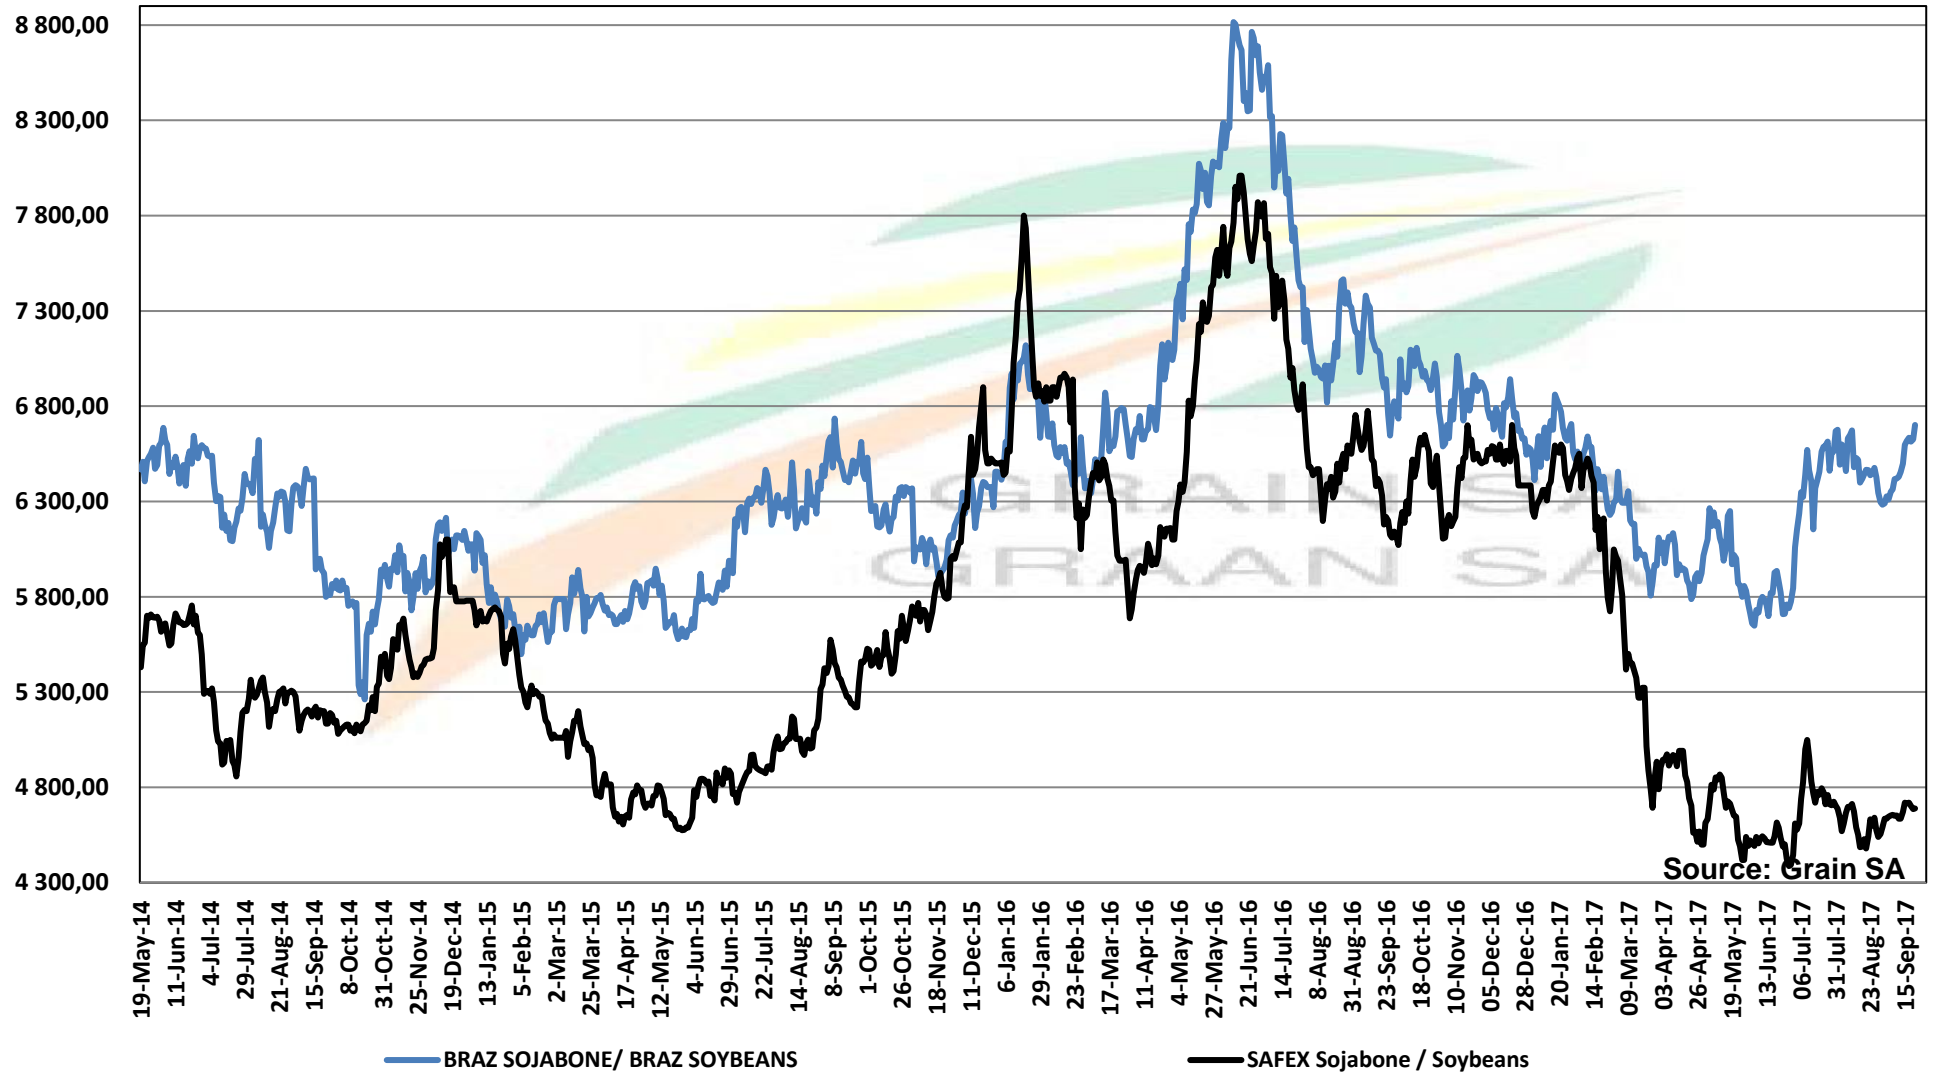

PRICES OF BRAZILIAN SOYBEAN DELIVERED IN RANDFONTEIN PRYSE VAN BRASILIAANSE SOJABONE GELEWER IN RANDFONTEIN