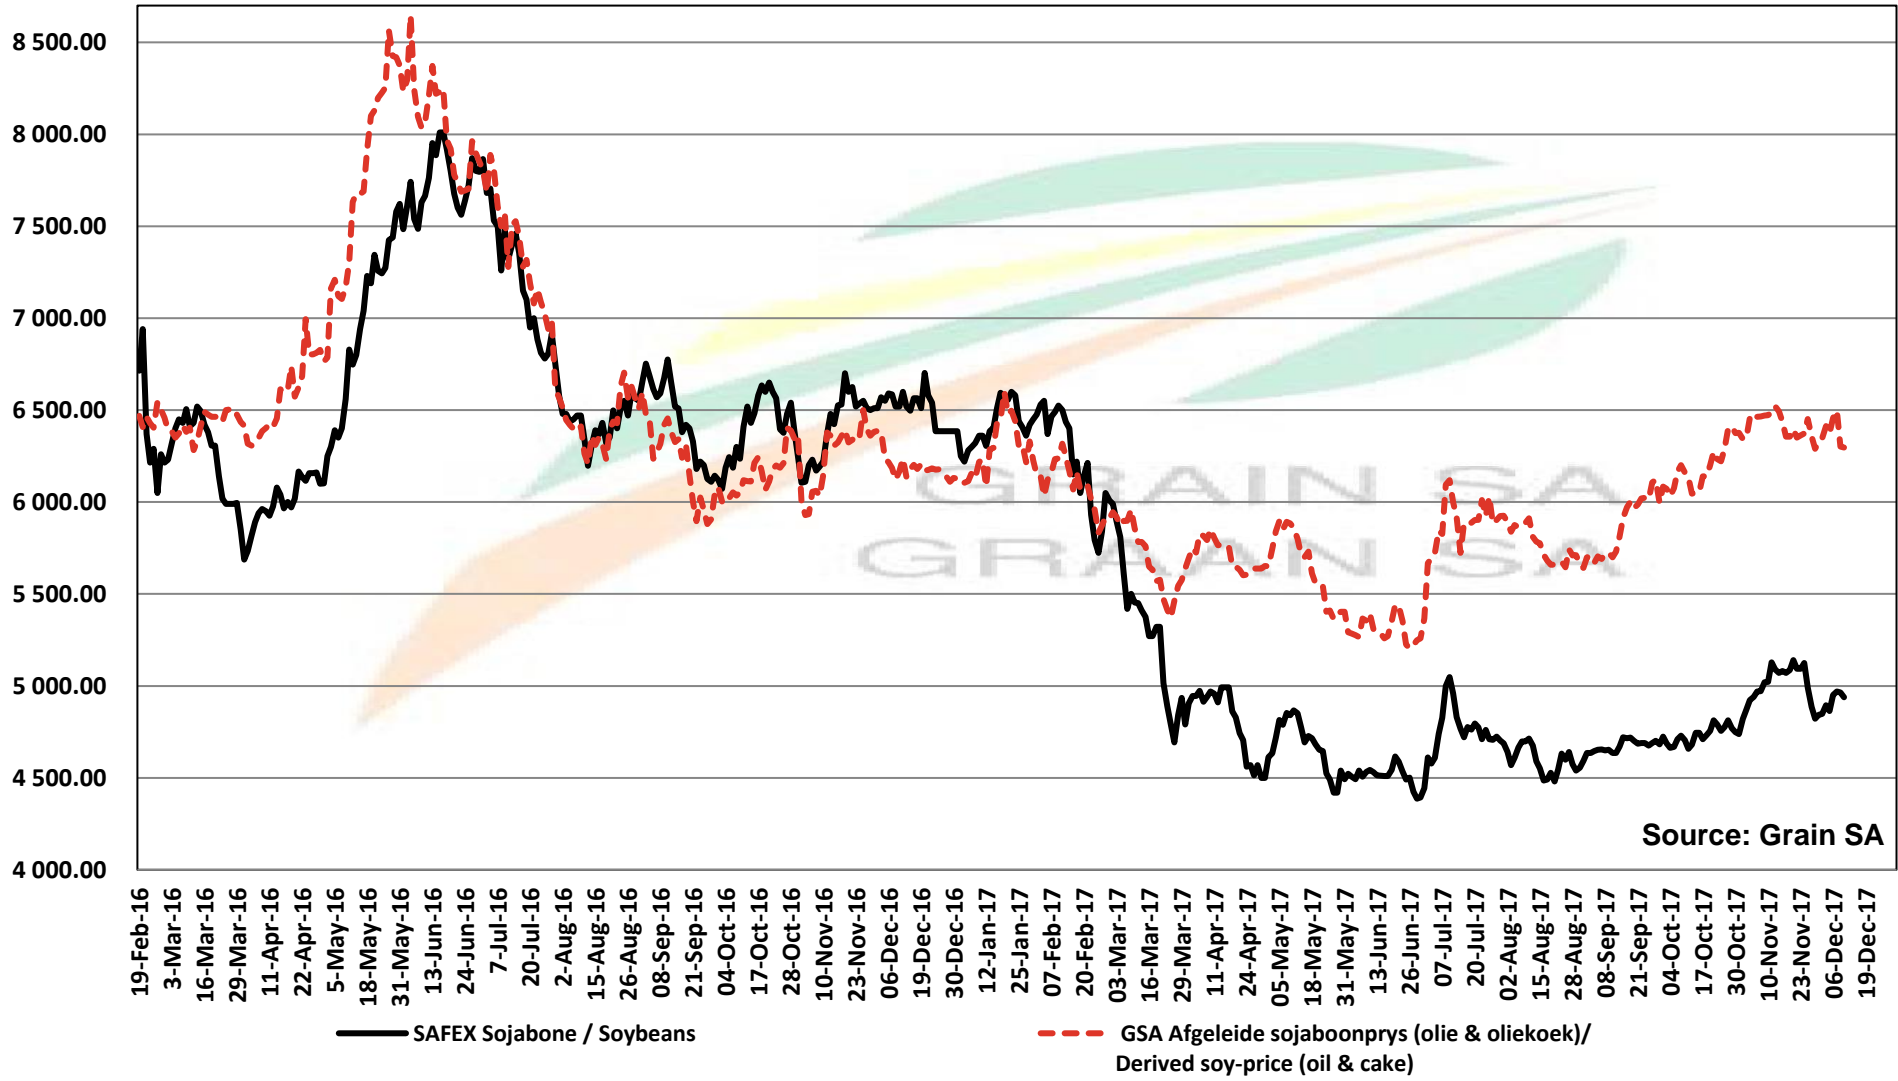

PRICES OF DERIVED SOYBEAN DELIVERED IN RANDFONTEIN PRYSE VAN AFGELEIDE SOJABONE GELEWER IN RANDFONTEIN