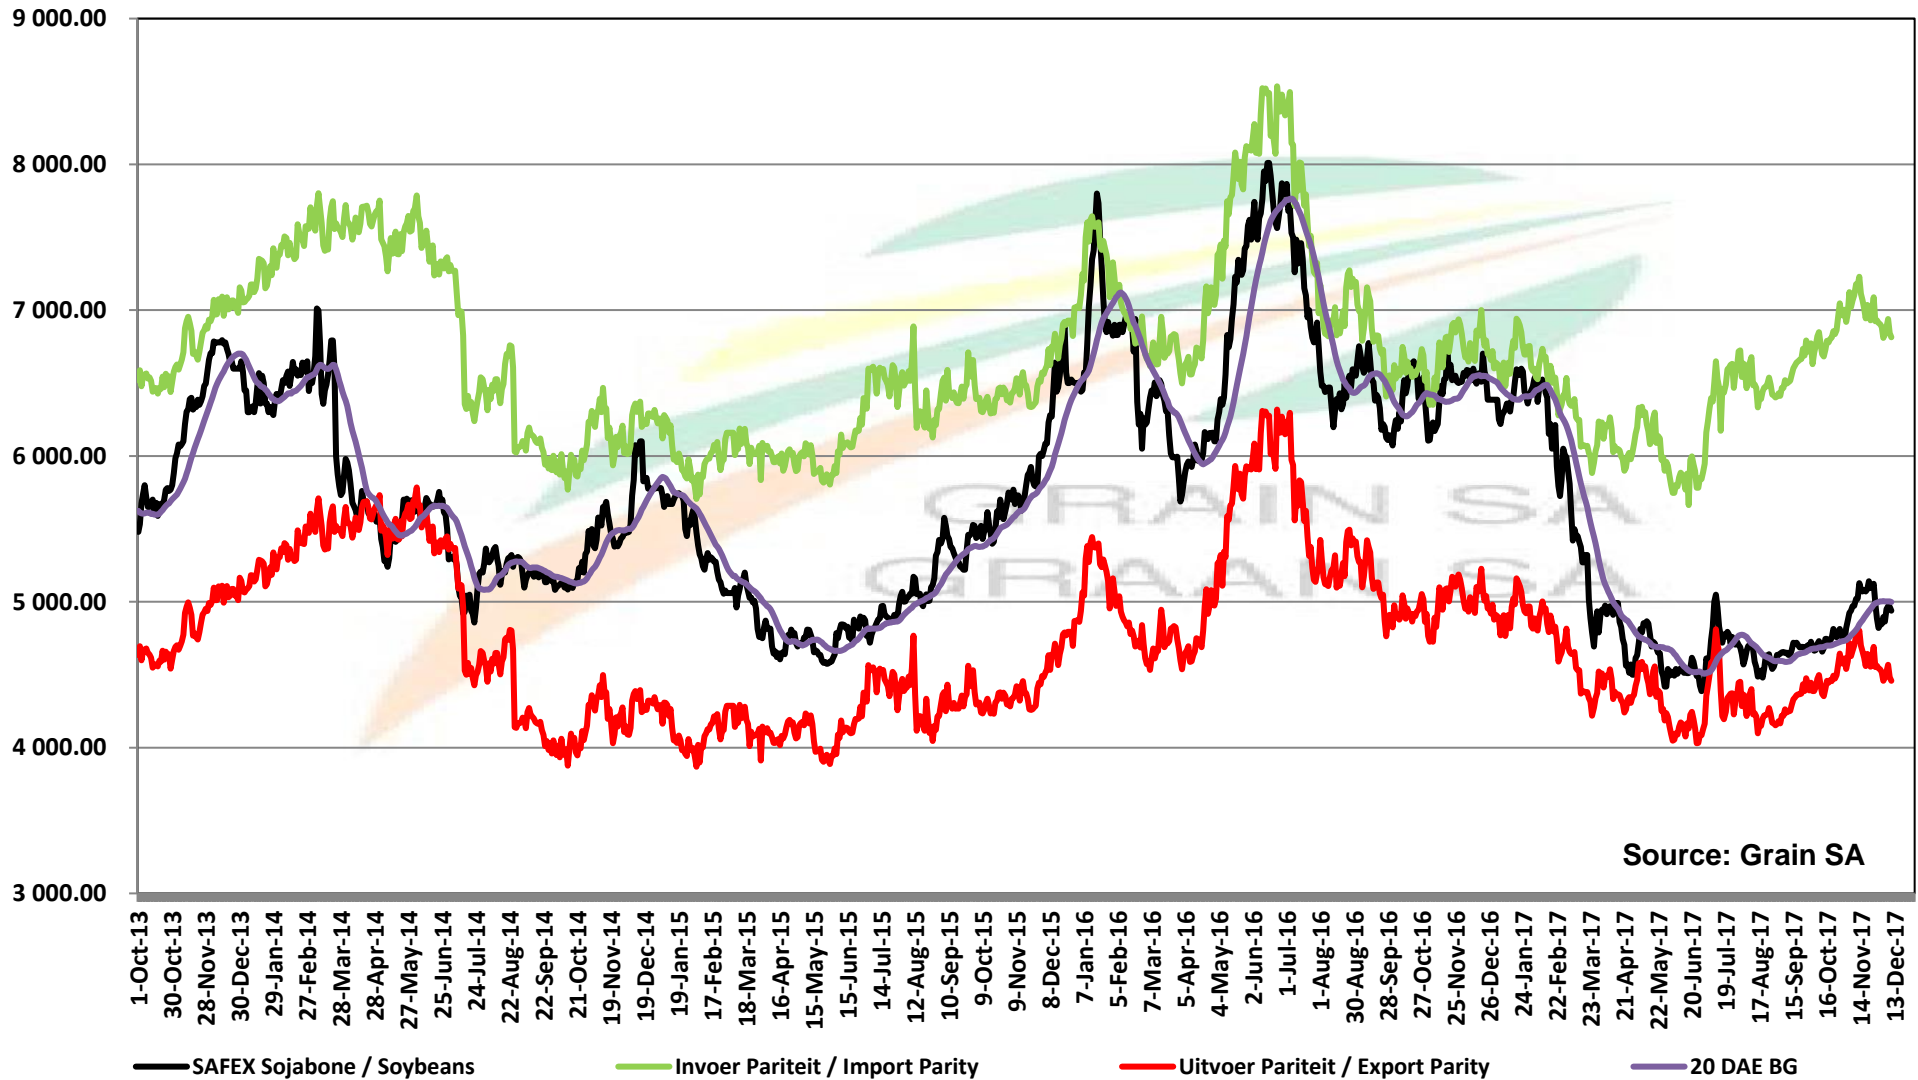

PRICES OF SOYBEAN SEED DELIVERED IN RANDFONTEIN PRYSE VAN SOJABOONSAAD GELEWER IN RANDFONTEIN

Source: Grain SA