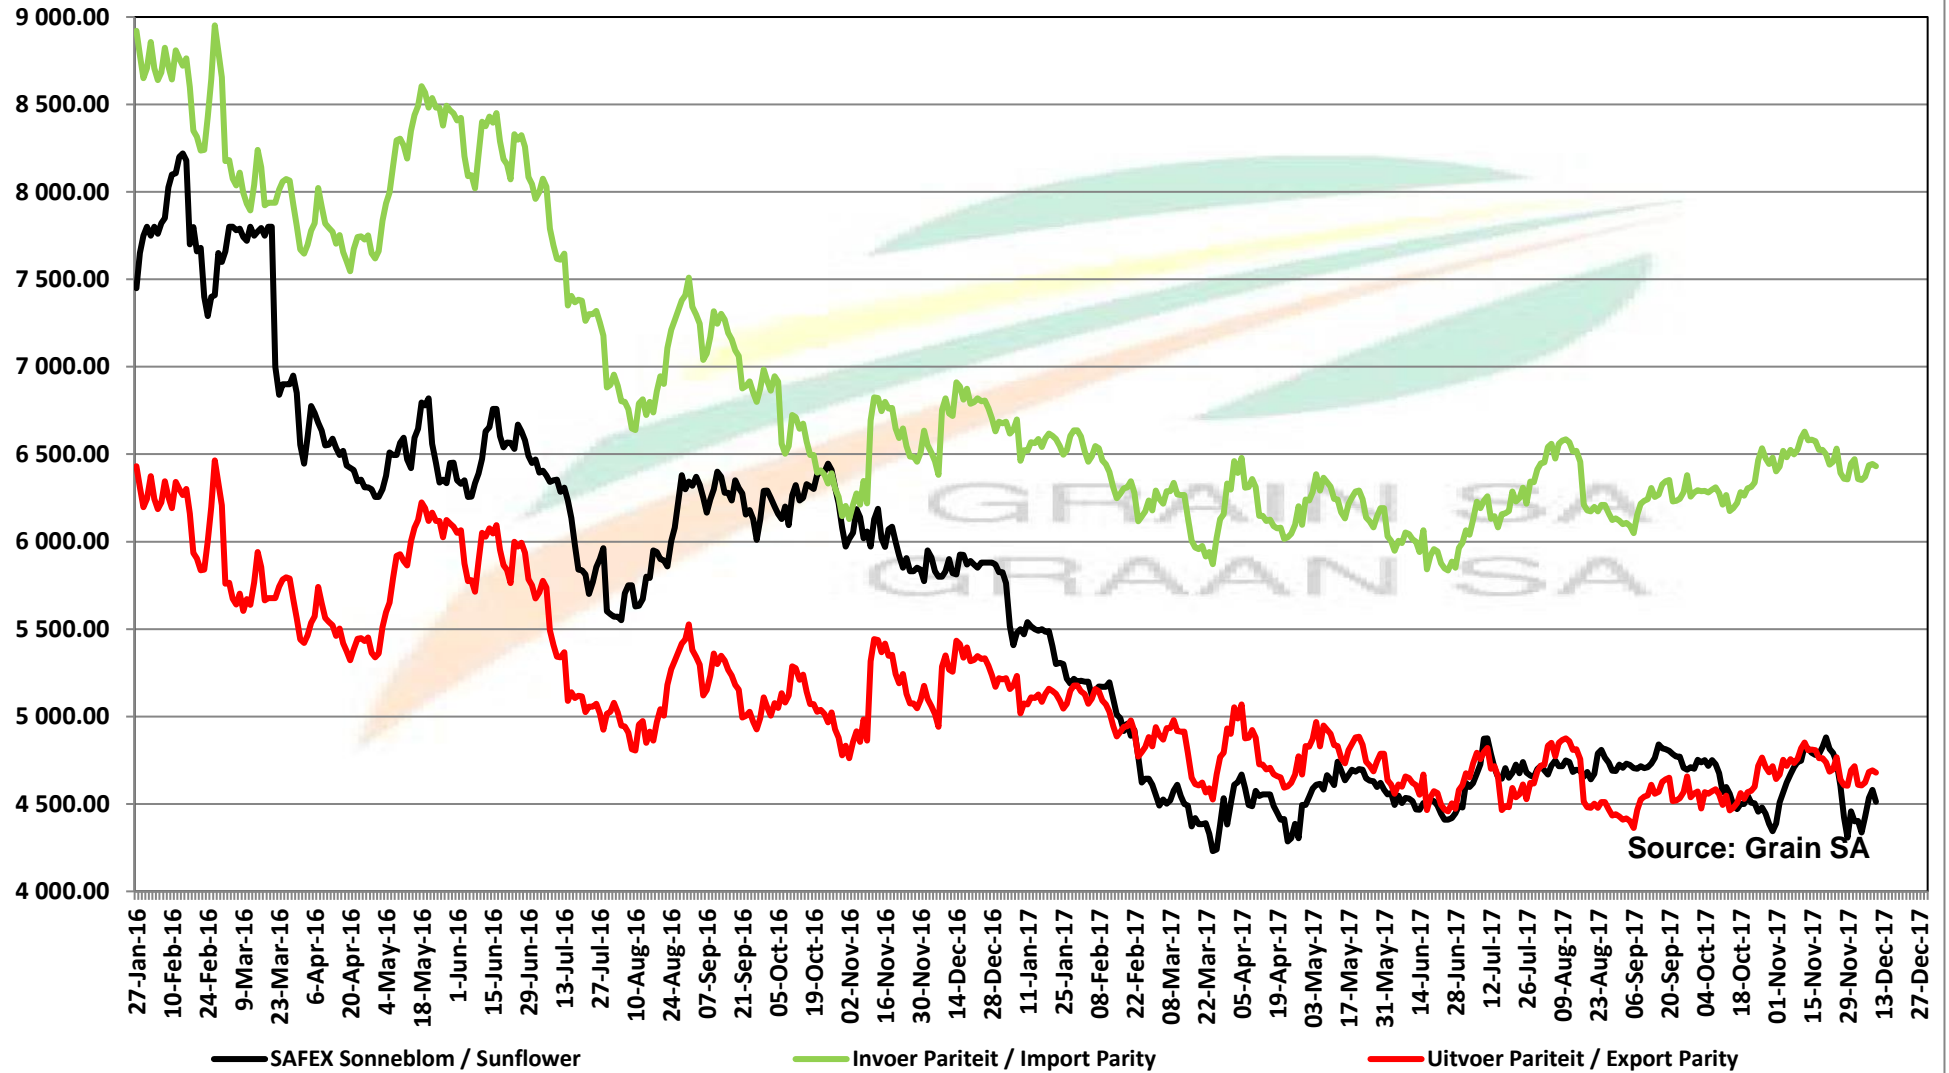

PRICES OF EU SUNFLOWER SEED DELIVERED IN RANDFONTEIN PRYSE VAN EU SONNEBLOMSAAD GELEWER IN RANDFONTEIN

Source: Grain SA