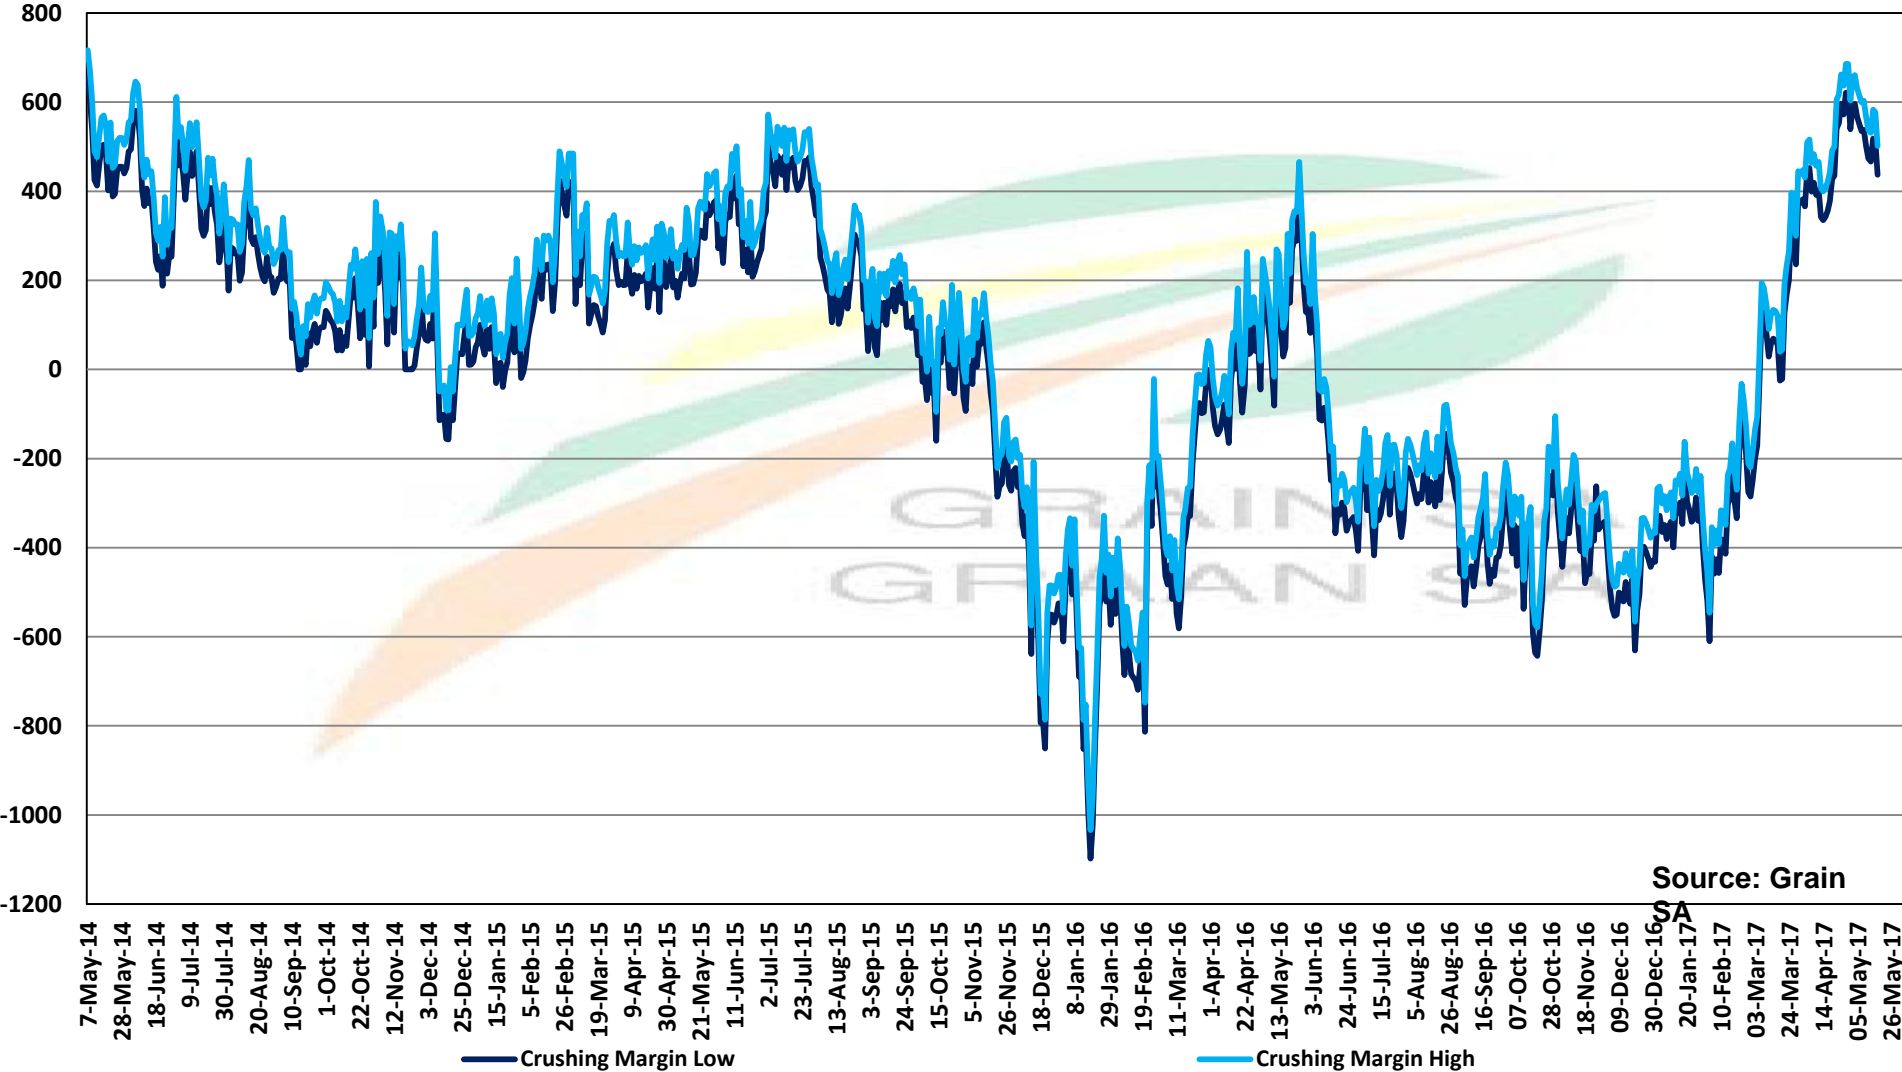

PRICES OF SOYBEAN CRUSHING MARGIN PRYSE VAN SOJABOON PERSMARGE

Source: Grain

SA