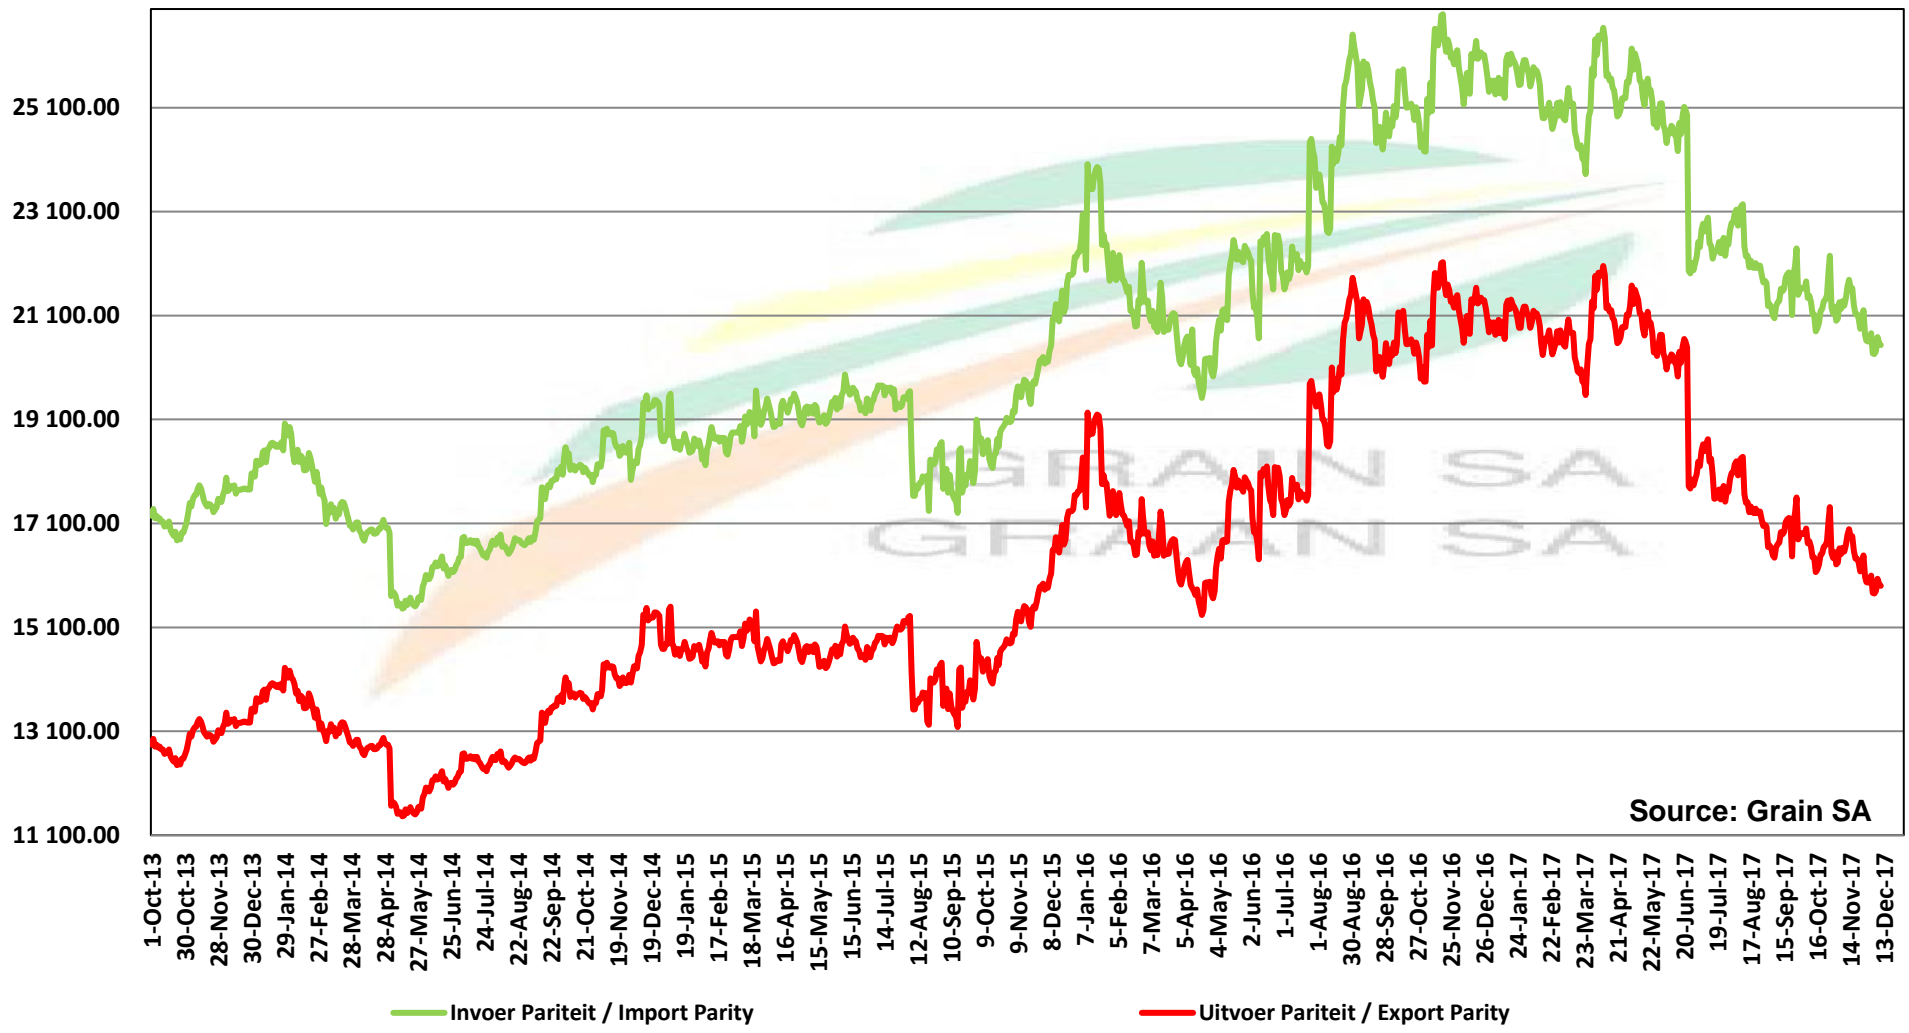

PRICES OF PROCESSED AND GRADED USA CHOICE GRADE GROUNDNUTS (40/50) (RANDFONTEIN)
PRYSE VAN UITGEDOP EN GESORTEERDE VSA KEURGRAAD GRONDBONE MET 'N PITGROOTTE VAN
40/50 pitgrootte (RANDFONTEIN)

Source: Grain SA