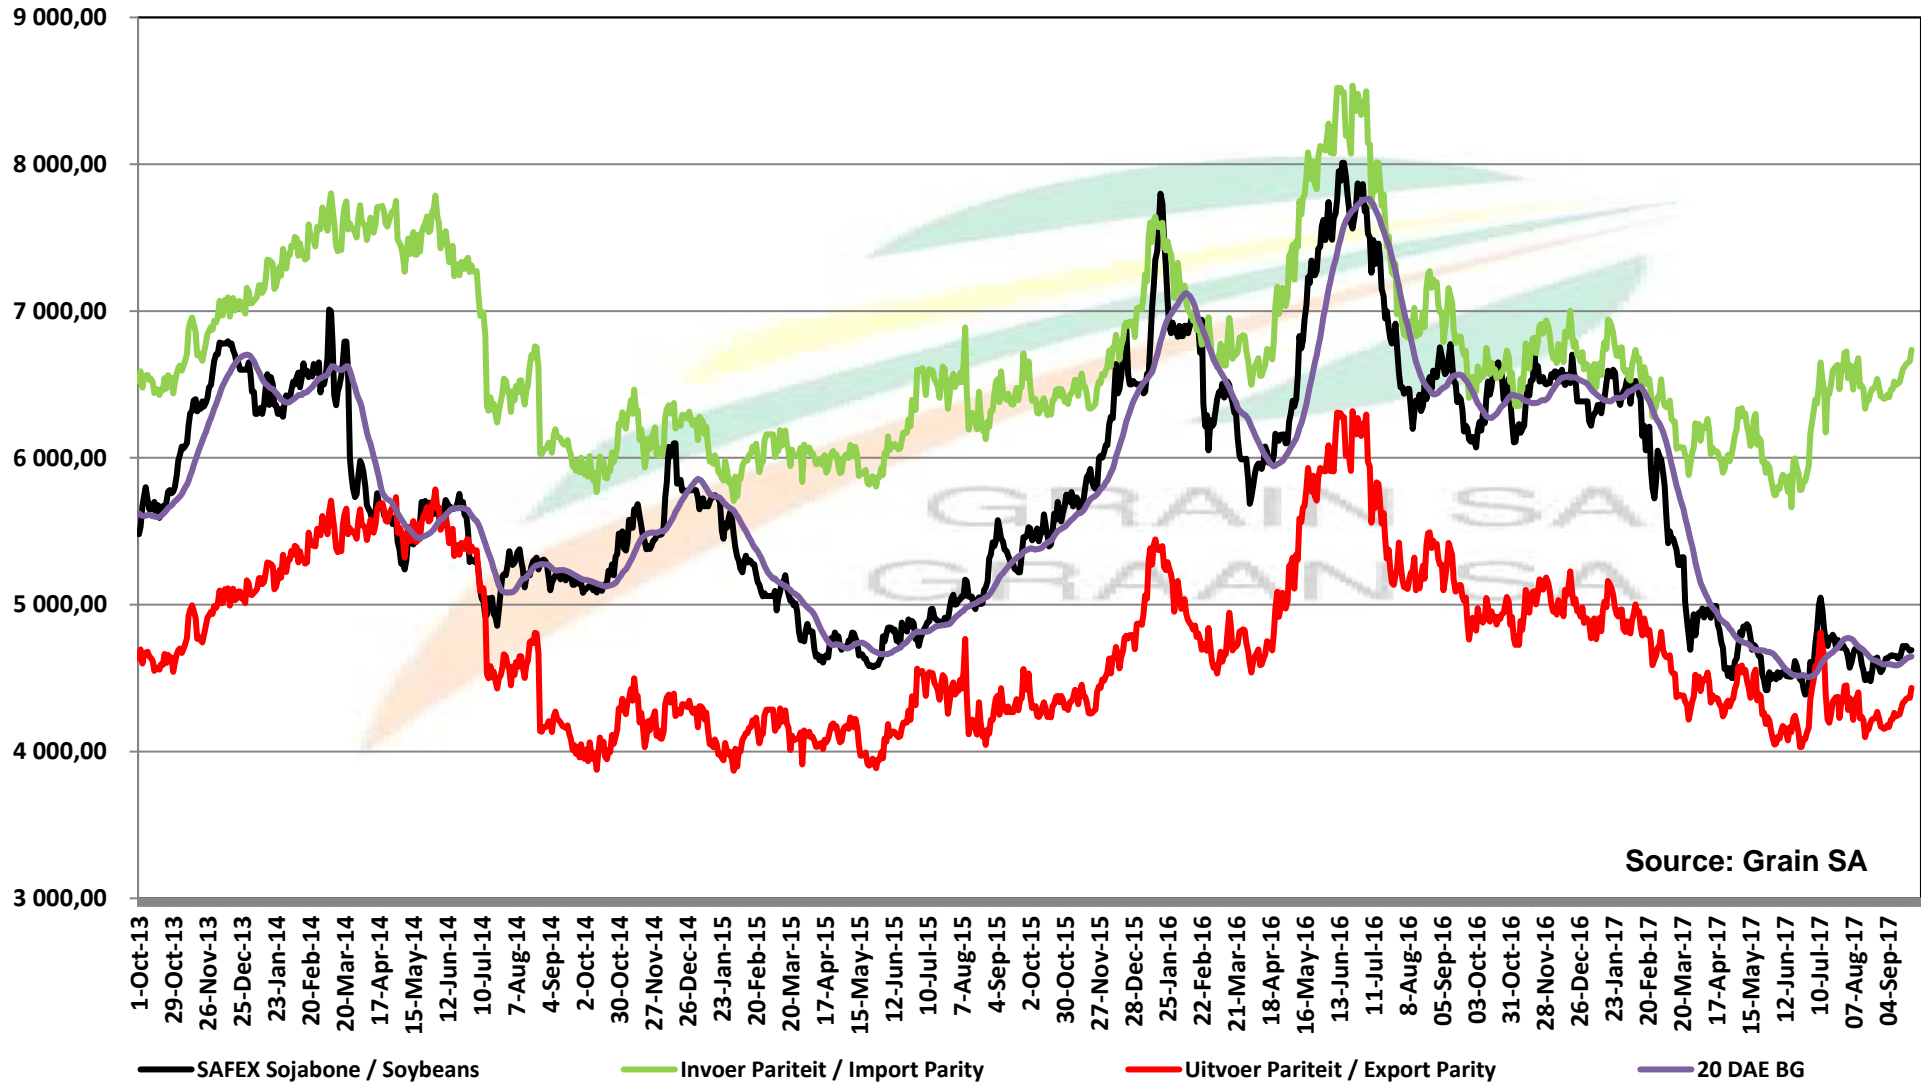

PRICES OF SOYBEAN SEED DELIVERED IN RANDFONTEIN PRYSE VAN SOJABOONSAAD GELEWER IN RANDFONTEIN