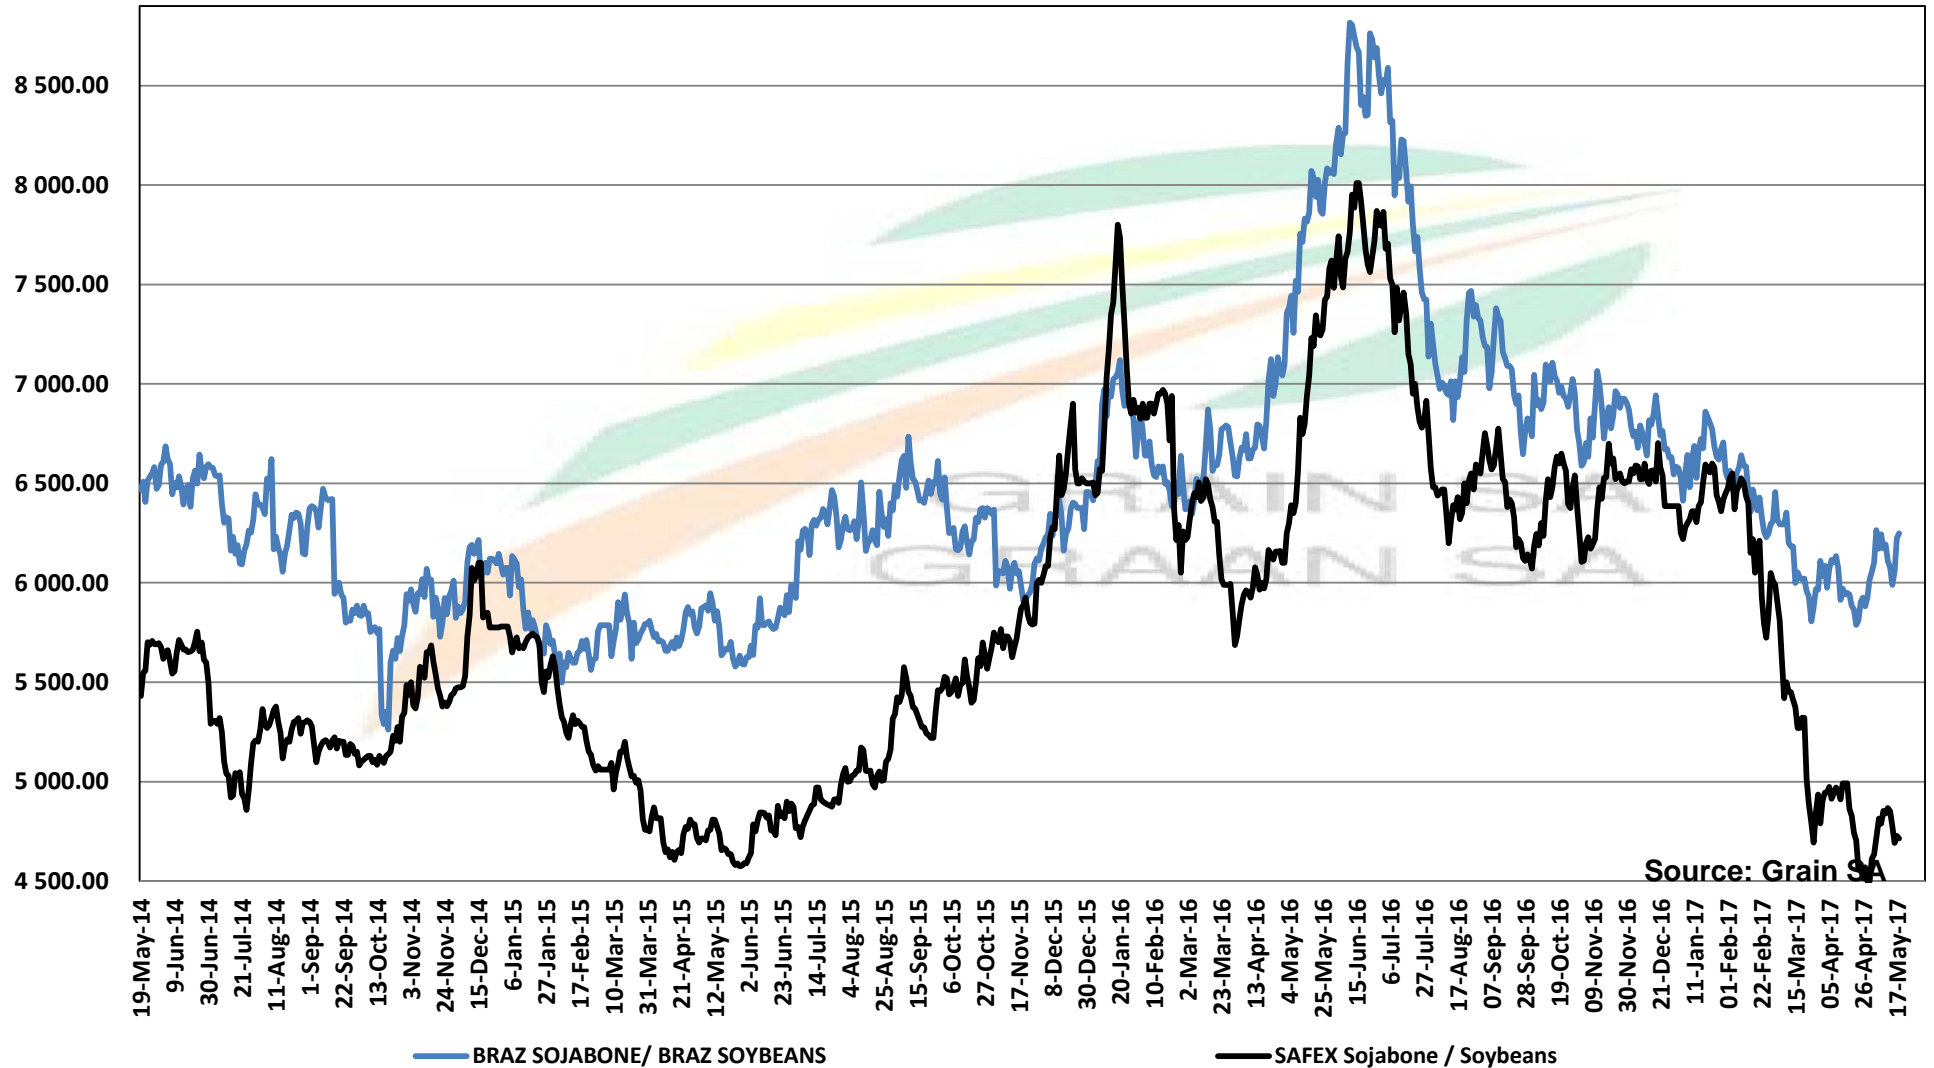

PRICES OF BRAZILIAN SOYBEAN DELIVERED IN RANDFONTEIN PRYSE VAN BRASILIAANSE SOJABONE GELEWER IN RANDFONTEIN

Source: Grain SA