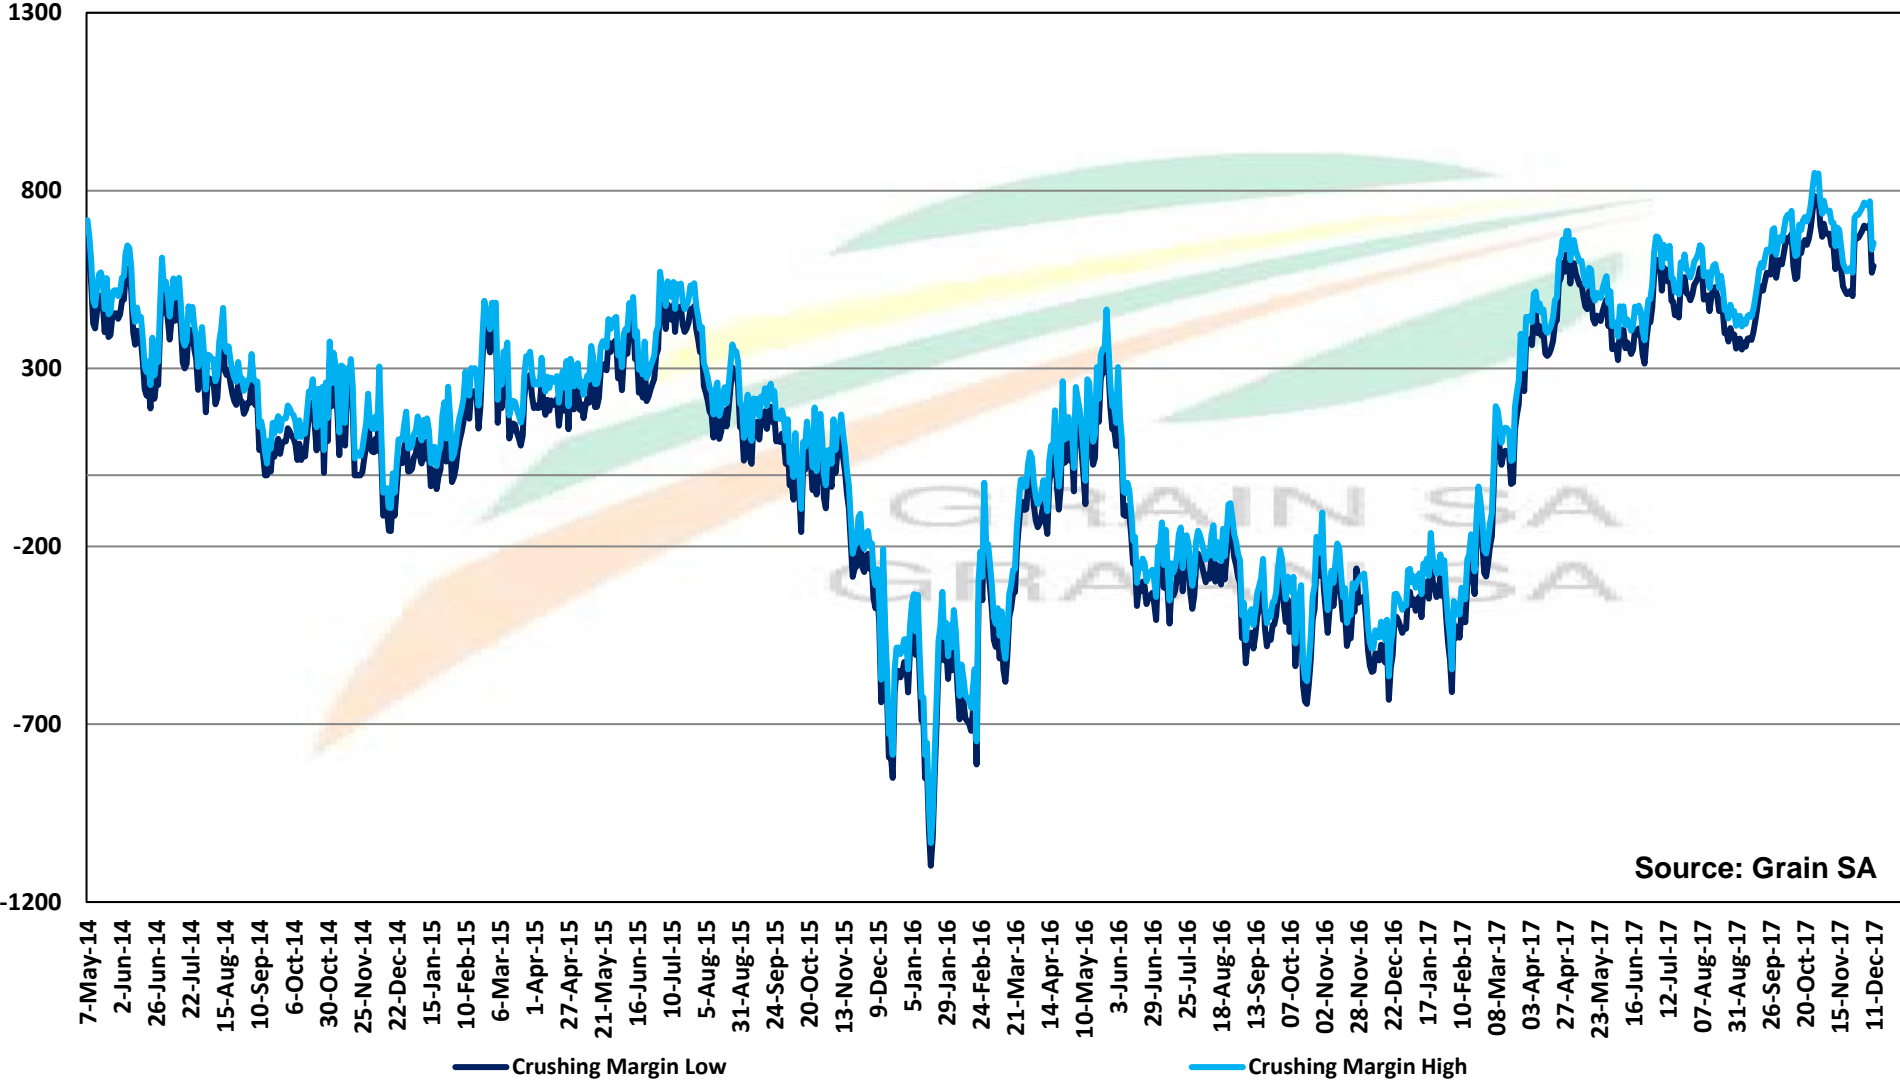

PRICES OF SOYBEAN CRUSHING MARGIN PRYSE VAN SOJABOON PERSMARGE

Source: Grain SA