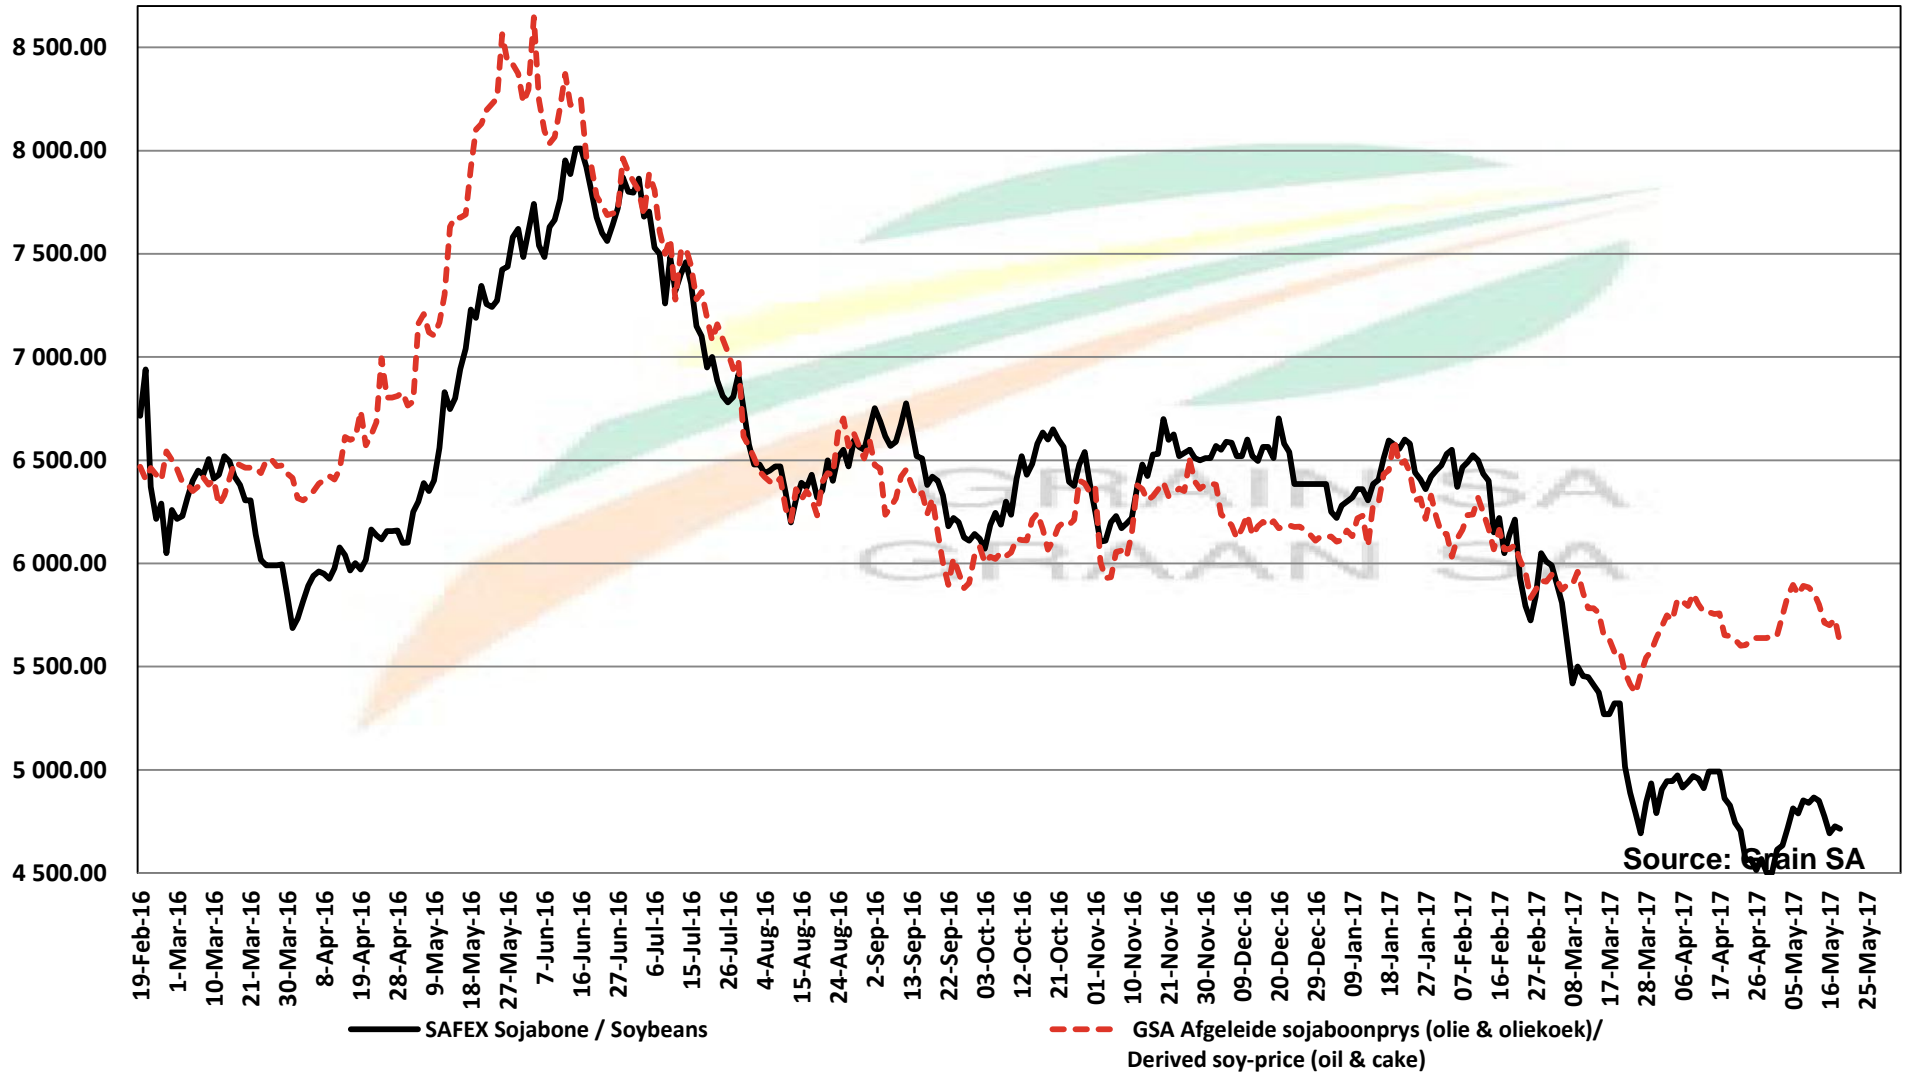

PRICES OF DERIVED SOYBEAN DELIVERED IN RANDFONTEIN PRYSE VAN AFGELEIDE SOJABONE GELEWER IN RANDFONTEIN

Source: Grain SA