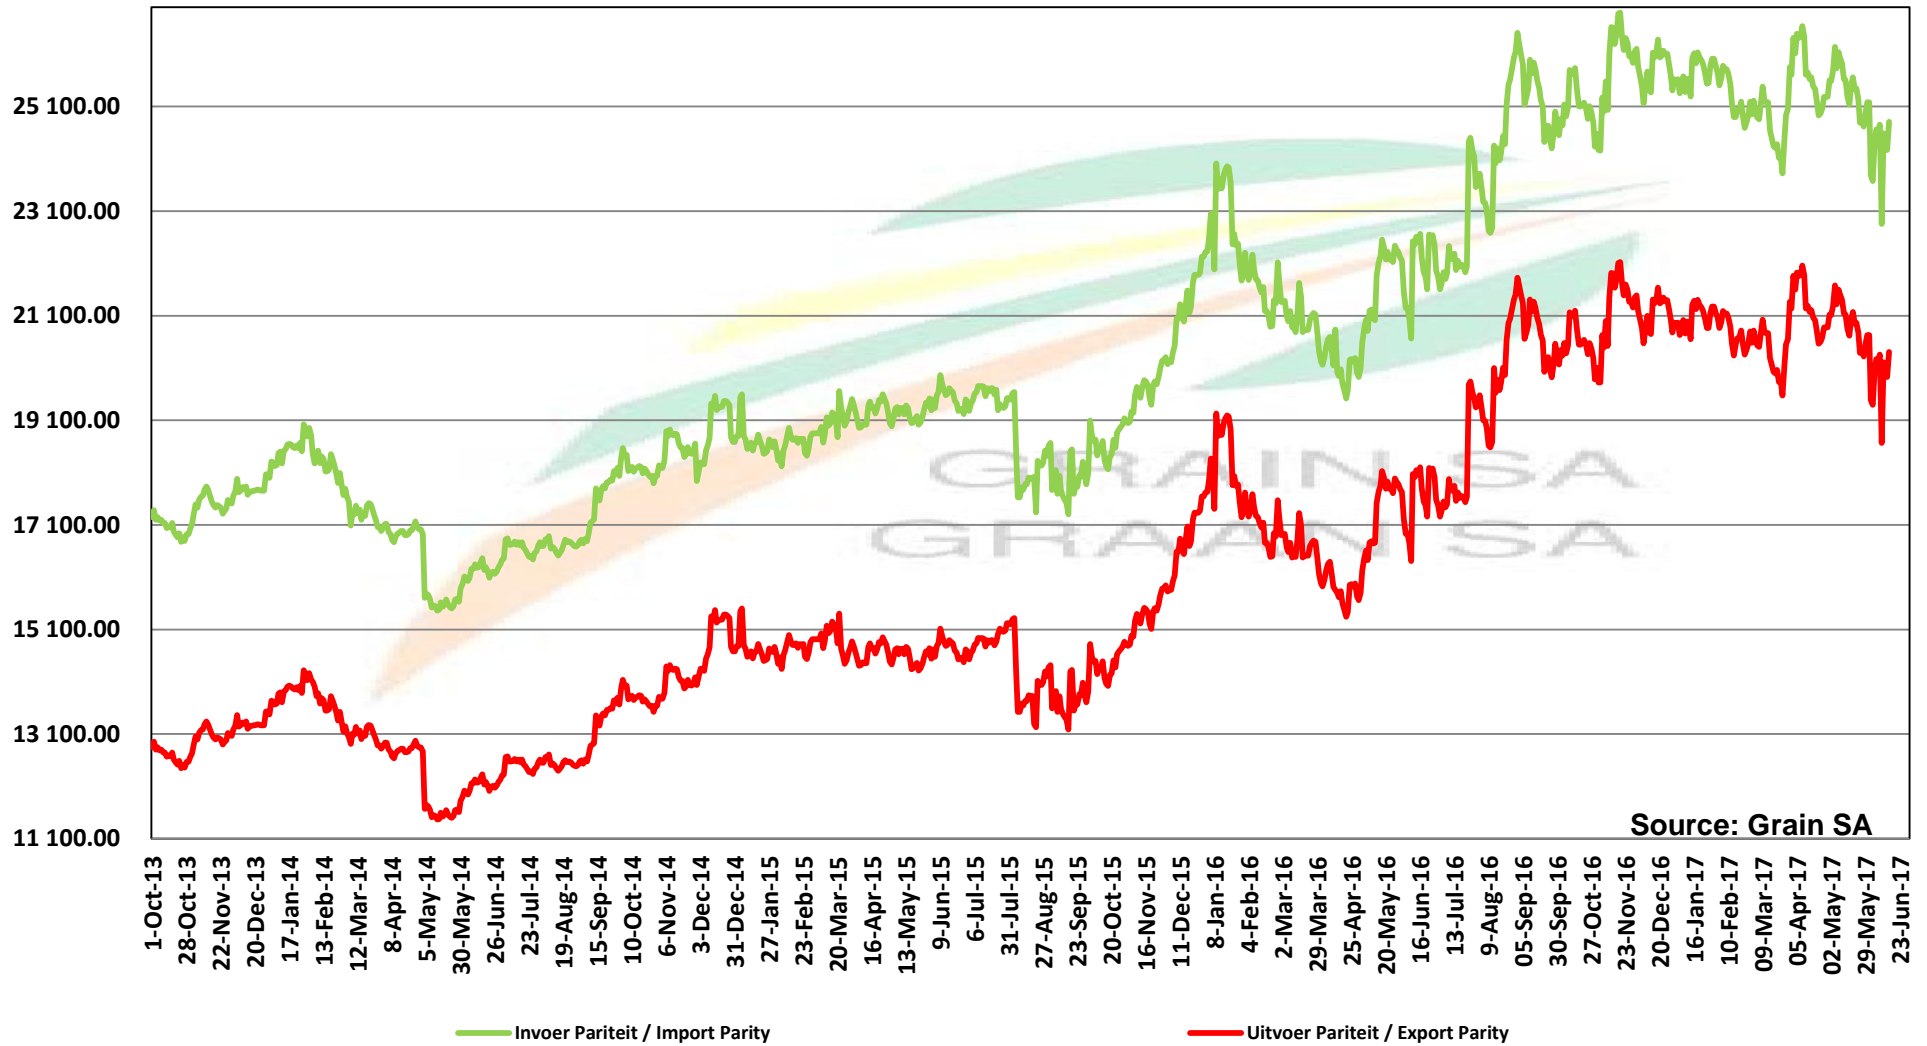

PRICES OF PROCESSED AND GRADED USA CHOICE GRADE GROUNDNUTS (40/50) (RANDFONTEIN)
PRYSE VAN UITGEDOP EN GESORTEERDE VSA KEURGRAAD GRONDBONE MET 'N PITGROOTTE VAN
40/50 pitgrootte (RANDFONTEIN)

Source: Grain SA