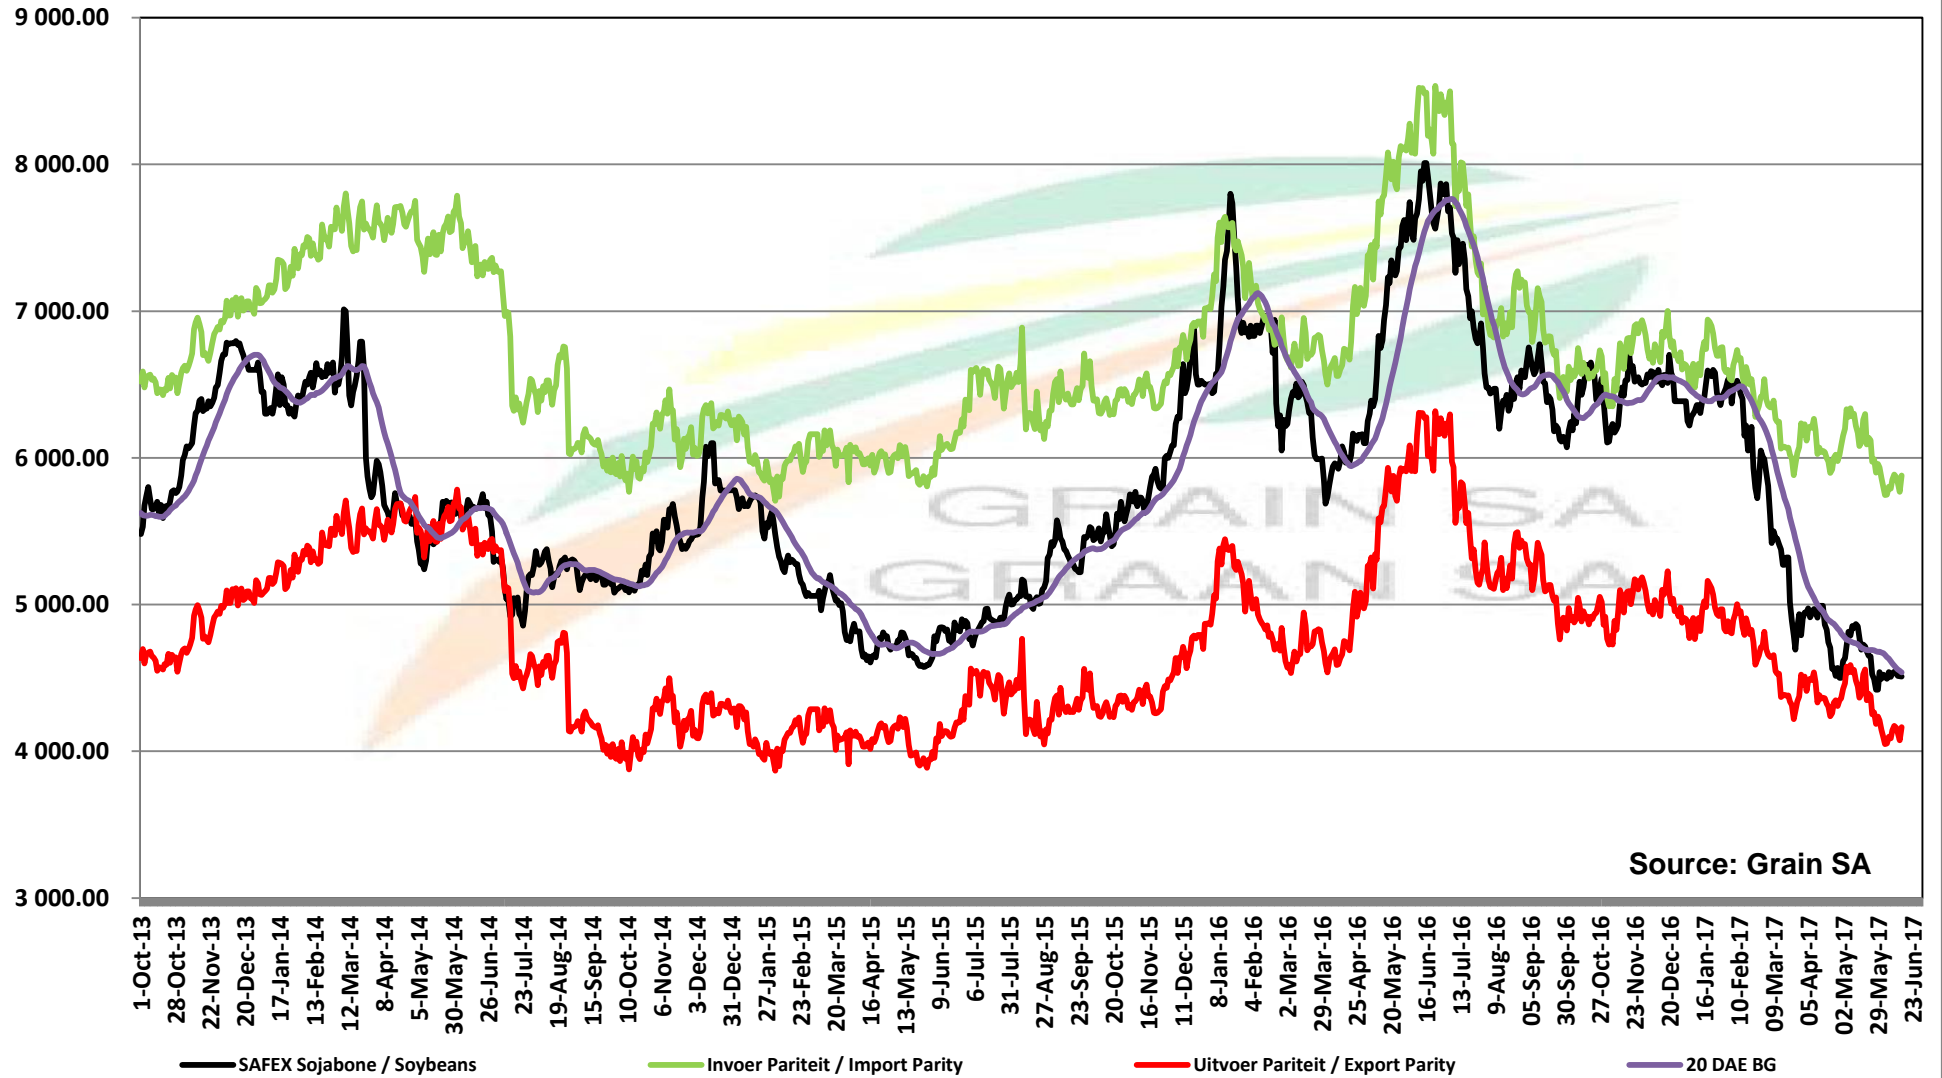

PRICES OF EU SUNFLOWER SEED DELIVERED IN RANDFONTEIN PRYSE VAN EU SONNEBLOMSAAD GELEWER IN RANDFONTEIN

PRICES OF EU SUNFLOWER SEED DELIVERED IN RANDFONTEIN PRYSE VAN EU SONNEBLOMSAAD GELEWER IN RANDFONTEIN

Source: Grain SA

PRICES OF SOYBEAN SEED DELIVERED IN RANDFONTEIN PRYSE VAN SOJABOONSAAD GELEWER IN RANDFONTEIN

Source: Grain SA

PRICES OF ARGENTINIAN SOYBEAN SEED DELIVERED IN RANDFONTEIN PRYSE VAN ARGENTYNSE SOJABOONSAAD GELEWER IN RANDFONTEIN

Source: Grain SA

PRICES OF DERIVED SOYBEAN DELIVERED IN RANDFONTEIN PRYSE VAN AFGELEIDE SOJABONE GELEWER IN RANDFONTEIN

Source: Grain SA

PRICES OF SOYBEAN CRUSHING MARGIN PRYSE VAN SOJABOON PERSMARGE

Source: Grain SA