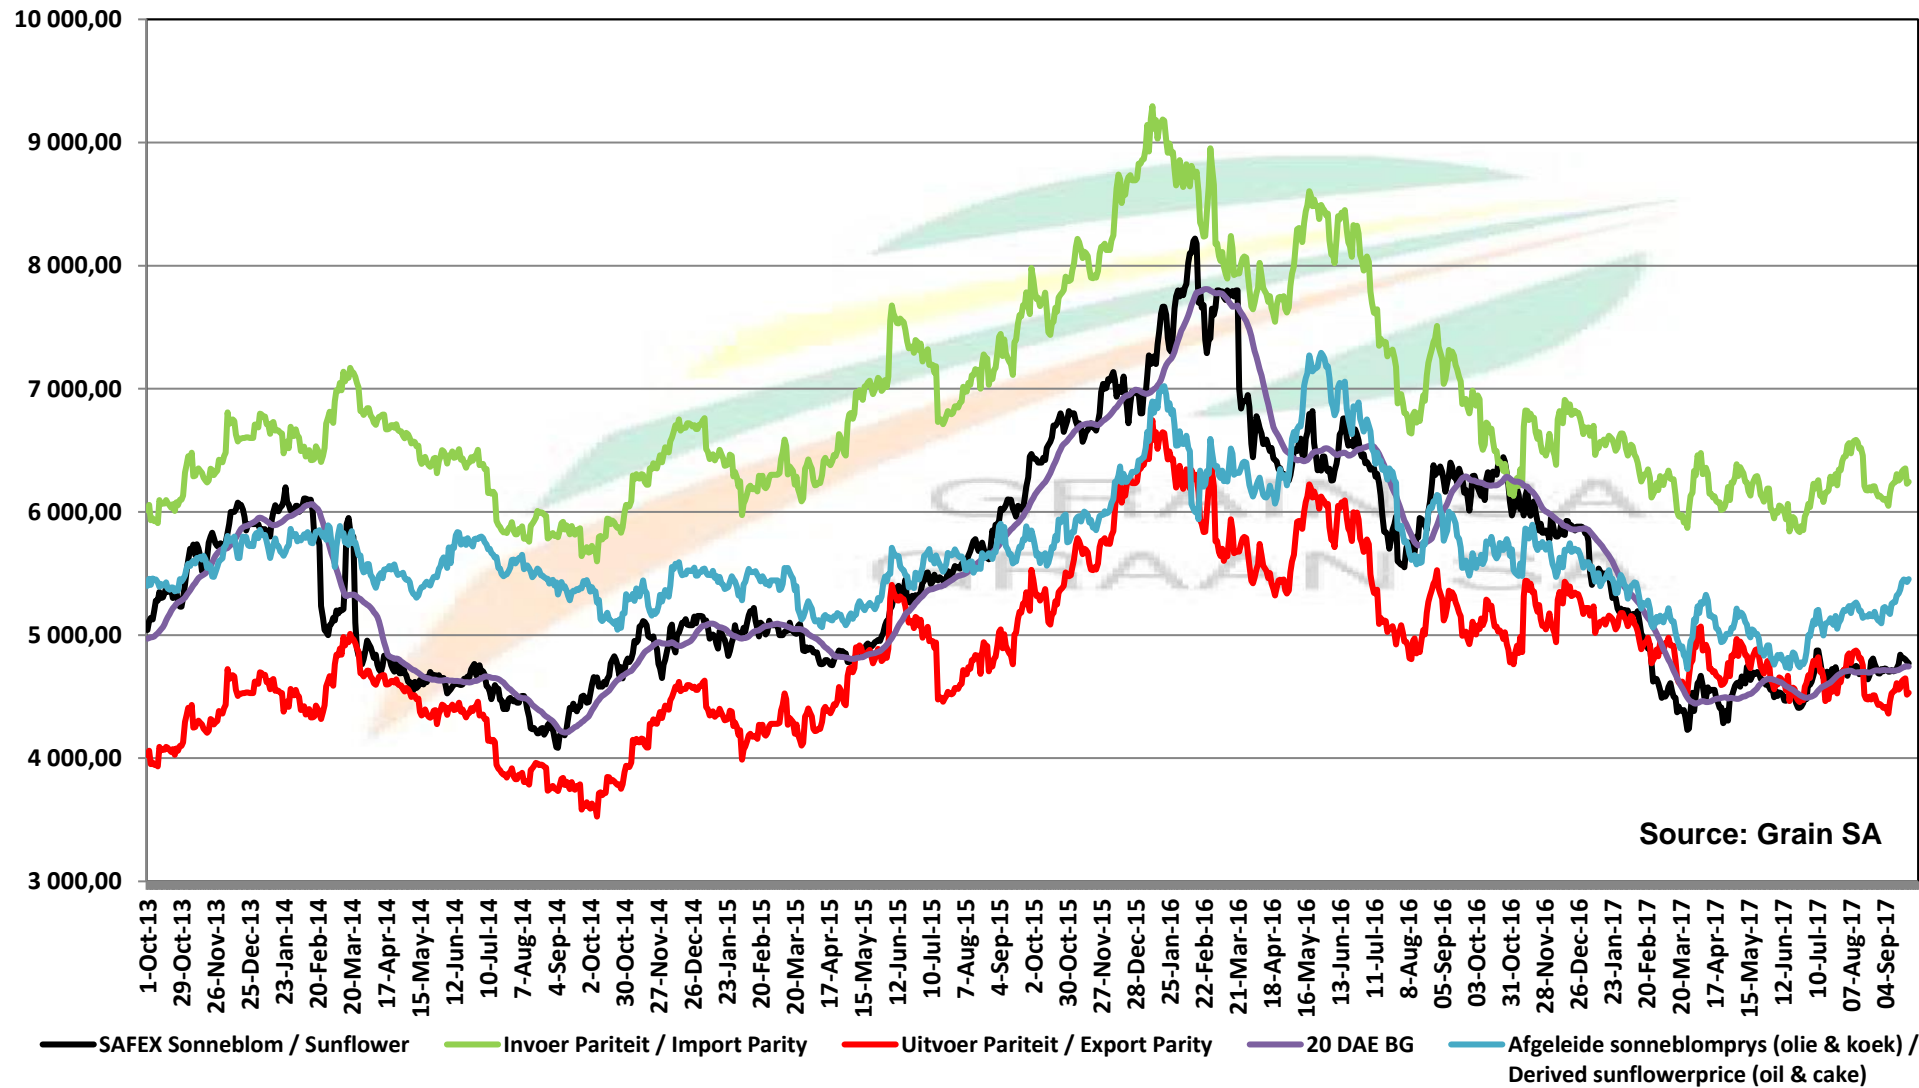

# PRICES OF EU SUNFLOWER SEED DELIVERED IN RANDFONTEIN PRYSE VAN EU SONNEBLOMSAAD GELEWER IN RANDFONTEIN

# PRICES OF EU SUNFLOWER SEED DELIVERED IN RANDFONTEIN