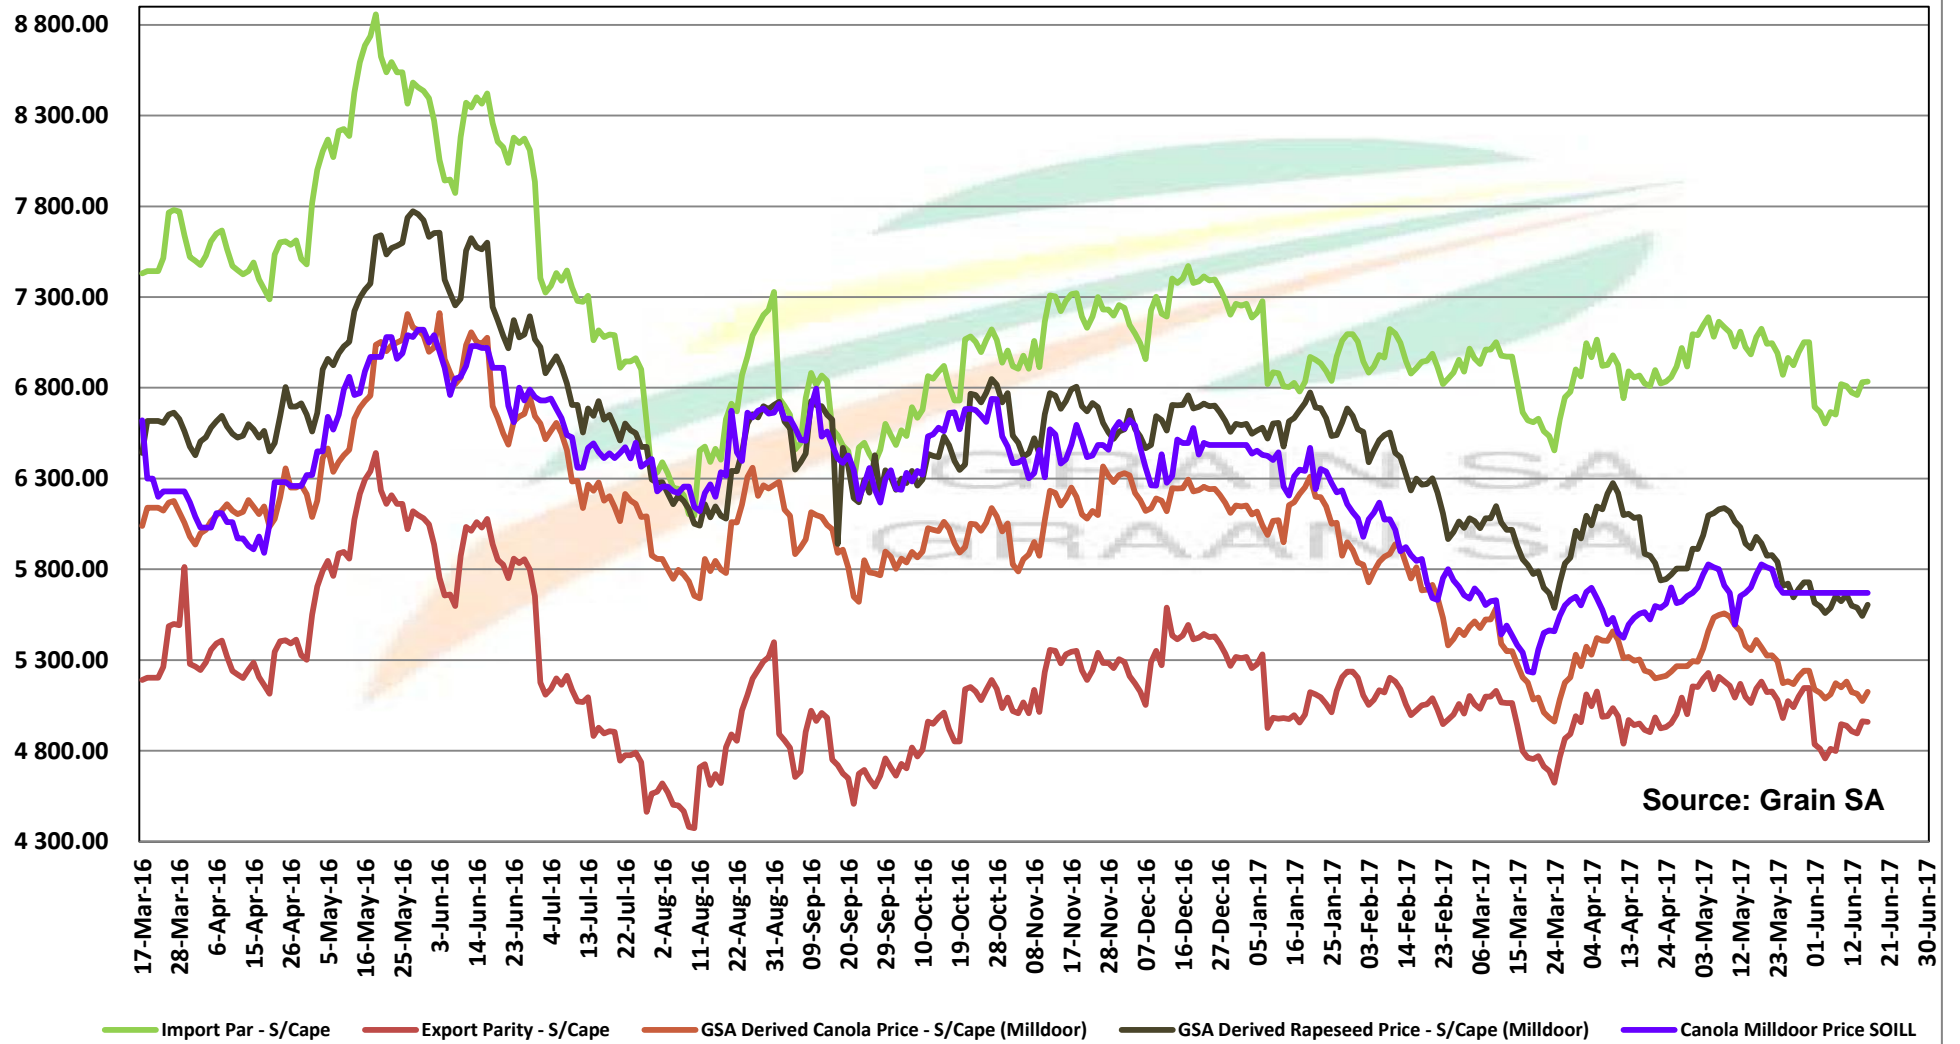

Prices of Canola in the South Cape (Swellendam) Canolapryse in die Suid-Kaap (Swellendam)