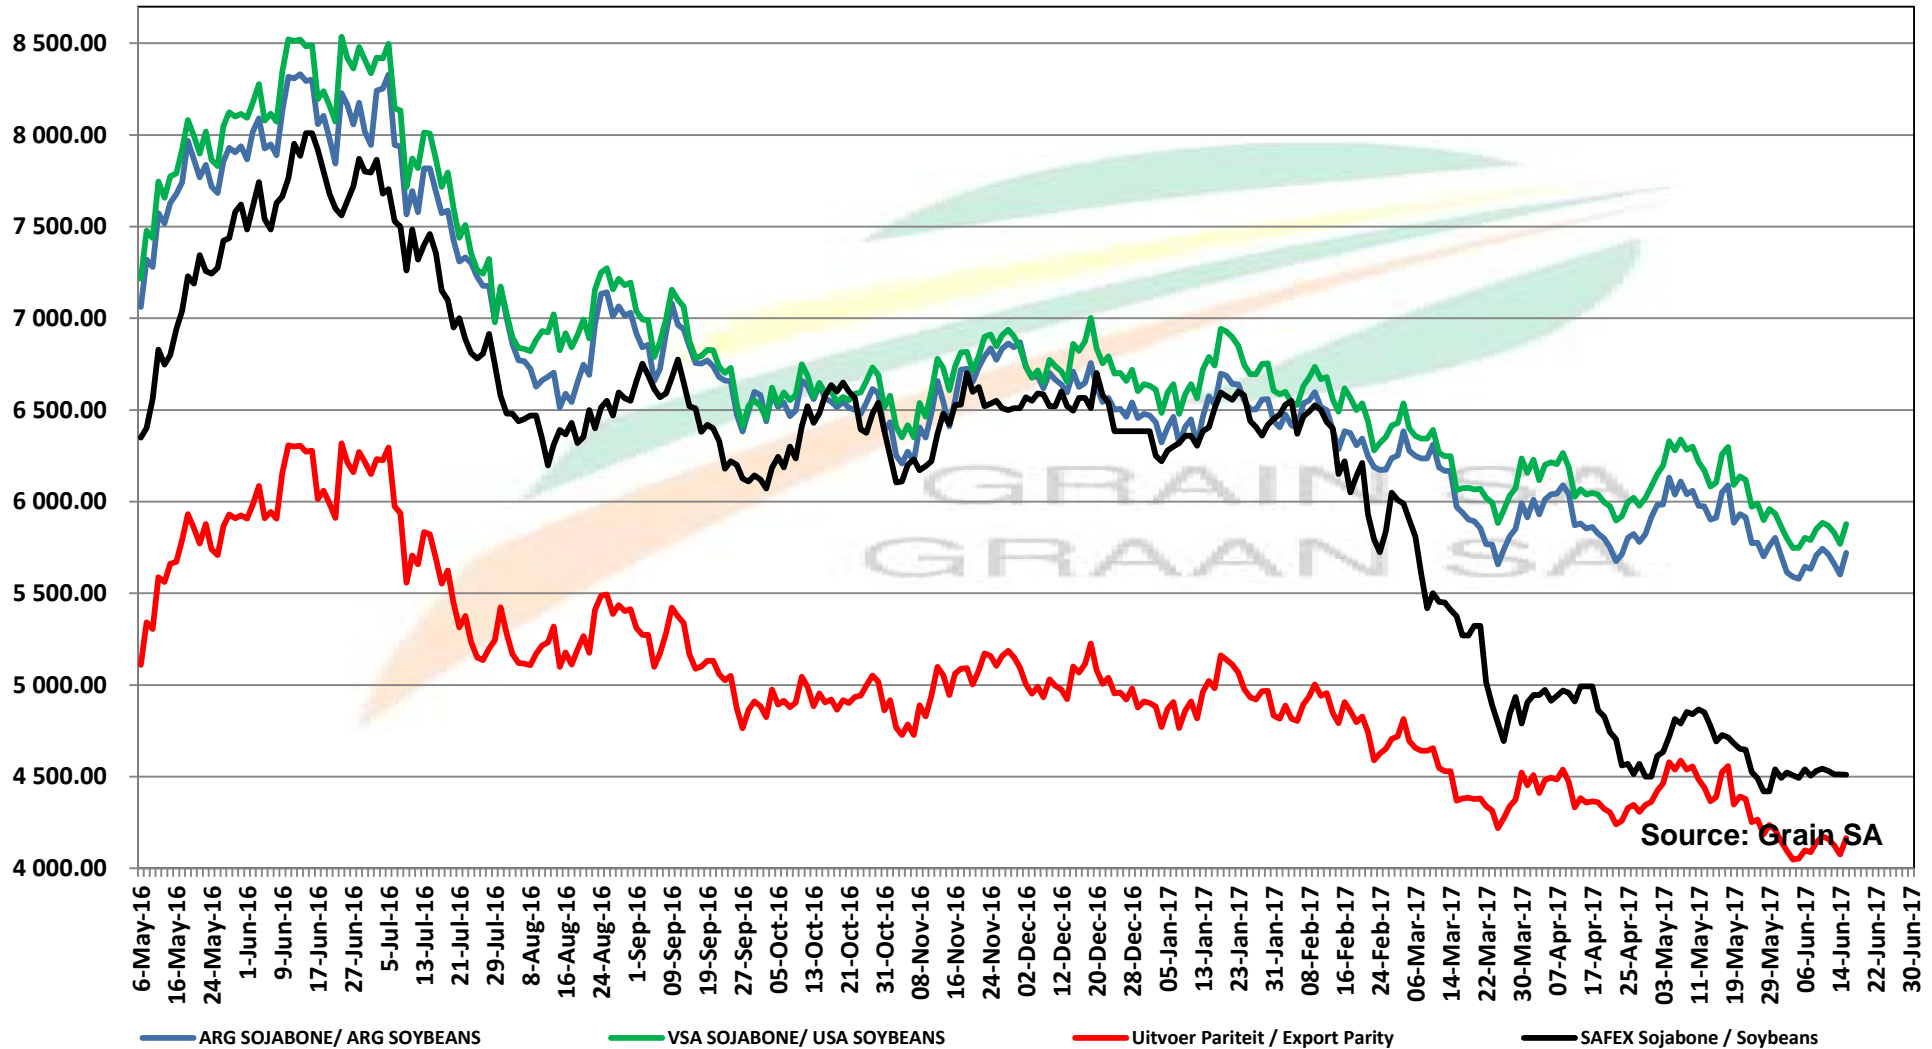

PRICES OF EU SUNFLOWER SEED DELIVERED IN RANDFONTEIN PRYSE VAN EU SONNEBLOMSAAD GELEWER IN RANDFONTEIN

PRICES OF EU SUNFLOWER SEED DELIVERED IN RANDFONTEIN PRYSE VAN EU SONNEBLOMSAAD GELEWER IN RANDFONTEIN

Source: Grain SA

PRICES OF SOYBEAN SEED DELIVERED IN RANDFONTEIN PRYSE VAN SOJABOONSAAD GELEWER IN RANDFONTEIN

Source: Grain SA

PRICES OF ARGENTINIAN SOYBEAN SEED DELIVERED IN RANDFONTEIN PRYSE VAN ARGENTYNSE SOJABOONSAAD GELEWER IN RANDFONTEIN

Source: Grain SA

PRICES OF DERIVED SOYBEAN DELIVERED IN RANDFONTEIN PRYSE VAN AFGELEIDE SOJABONE GELEWER IN RANDFONTEIN

Source: Grain SA

PRICES OF SOYBEAN CRUSHING MARGIN PRYSE VAN SOJABOON PERSMARGE

Source: Grain SA