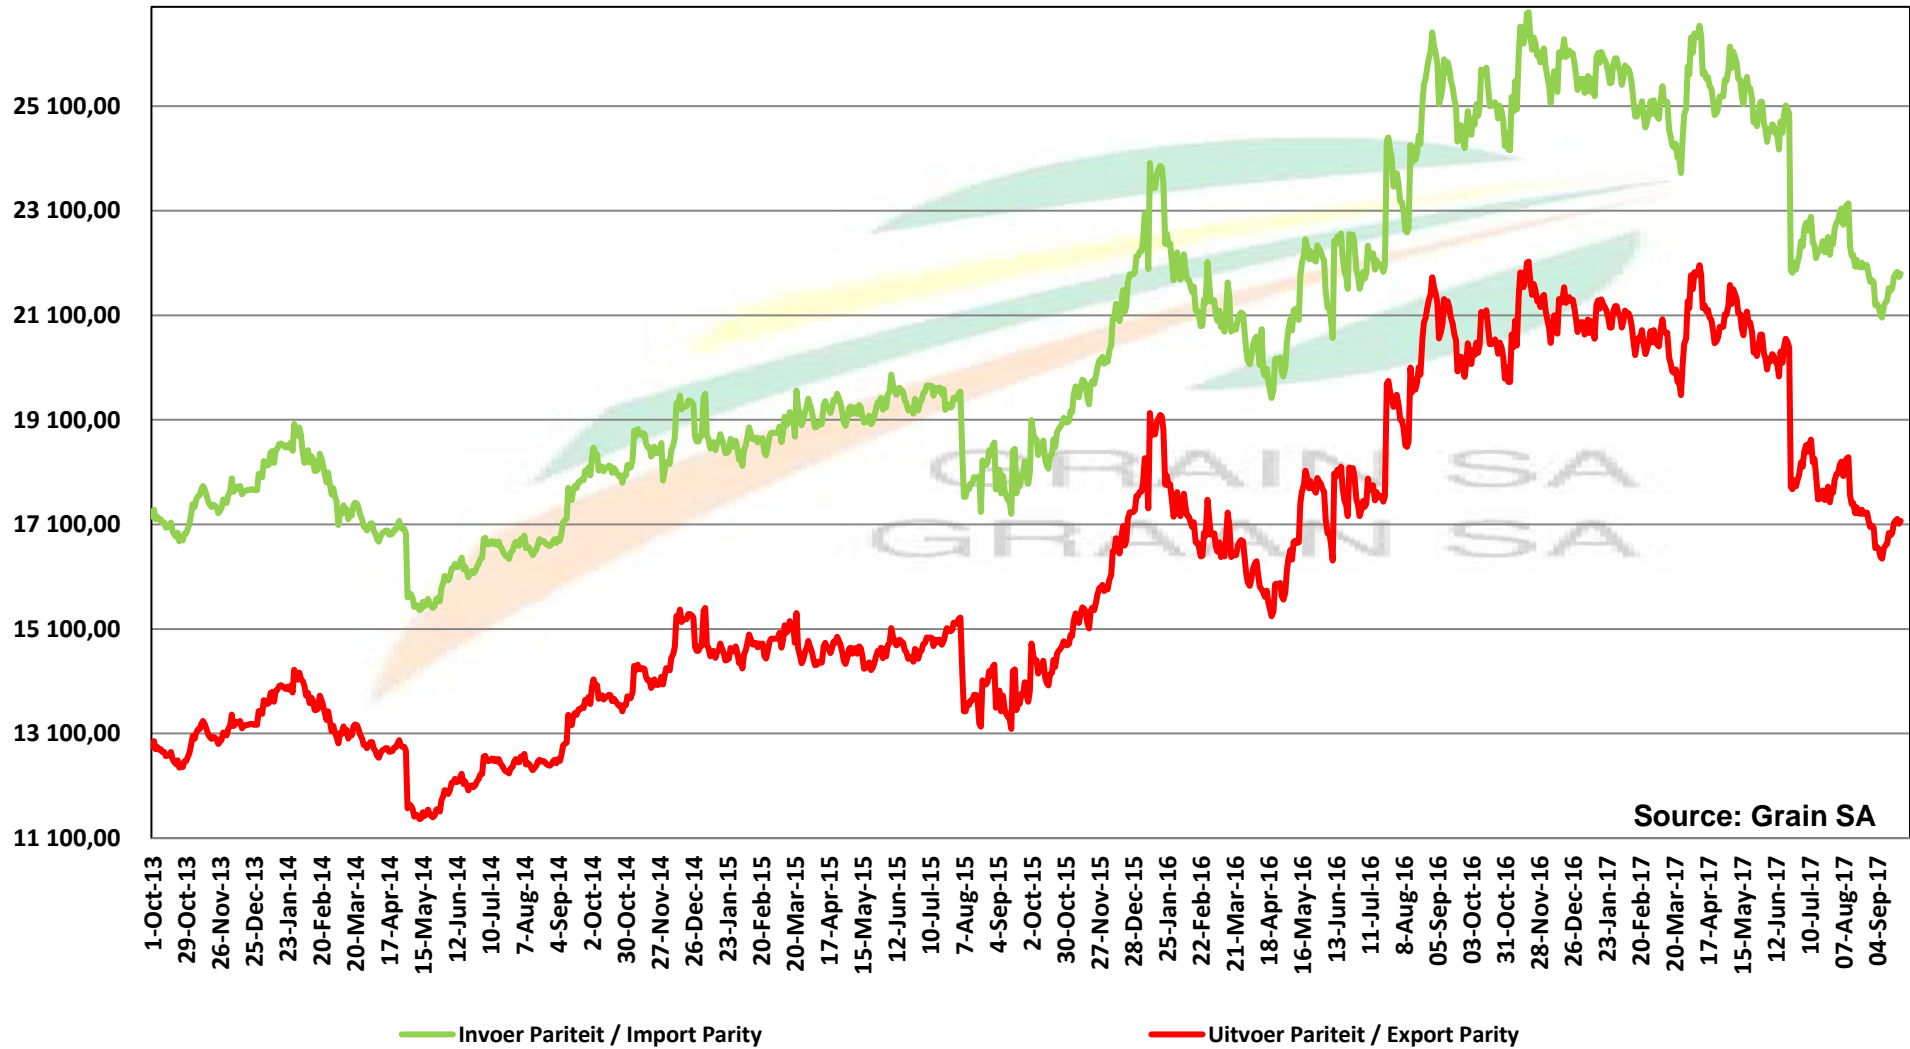

PRICES OF PROCESSED AND GRADED USA CHOICE GRADE GROUNDNUTS (40/50) (RANDFONTEIN)
PRYSE VAN UITGEDOP EN GESORTEERDE VSA KEURGRAAD GRONDBONE MET 'N PITGROOTTE VAN
40/50 pitgrootte (RANDFONTEIN)