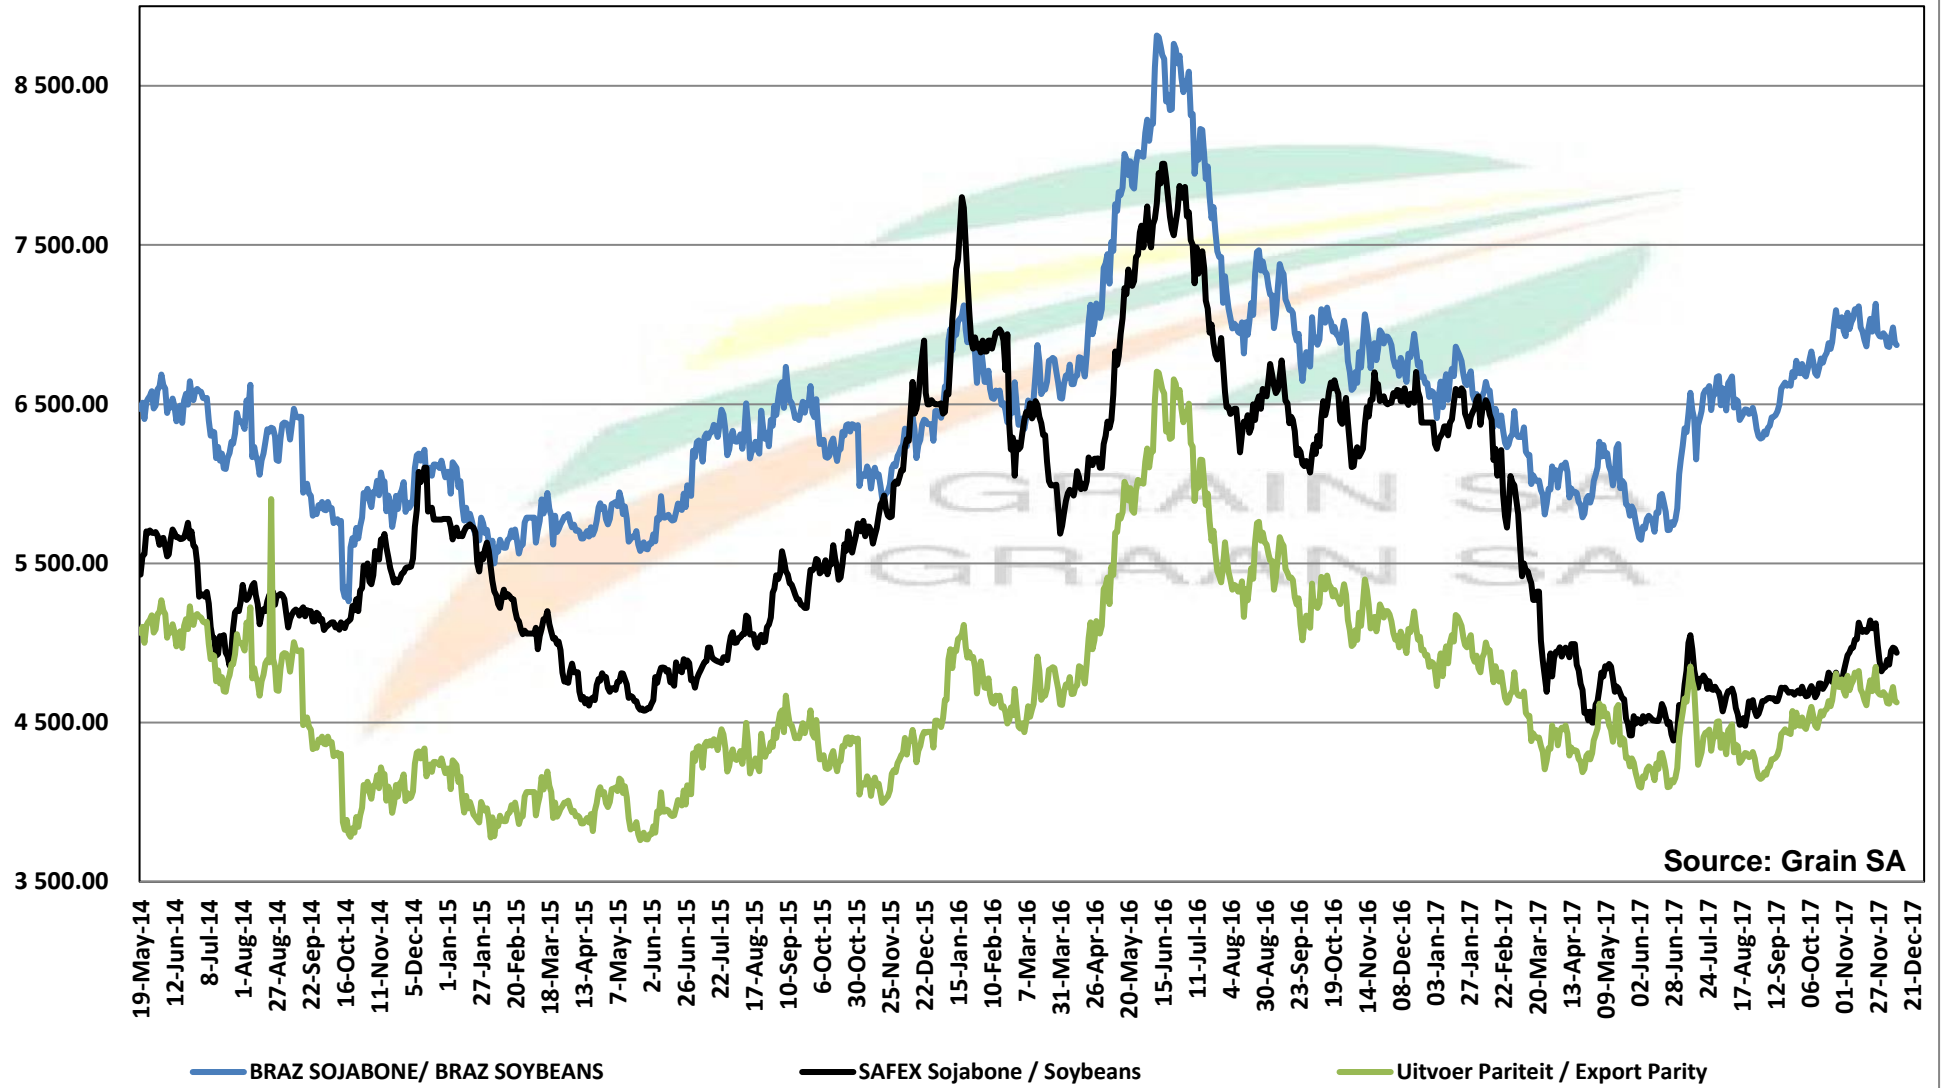

PRICES OF BRAZILIAN SOYBEAN DELIVERED IN RANDFONTEIN

PRYSE VAN BRASILIAANSE SOJABONE GELEWER IN RANDFONTEIN