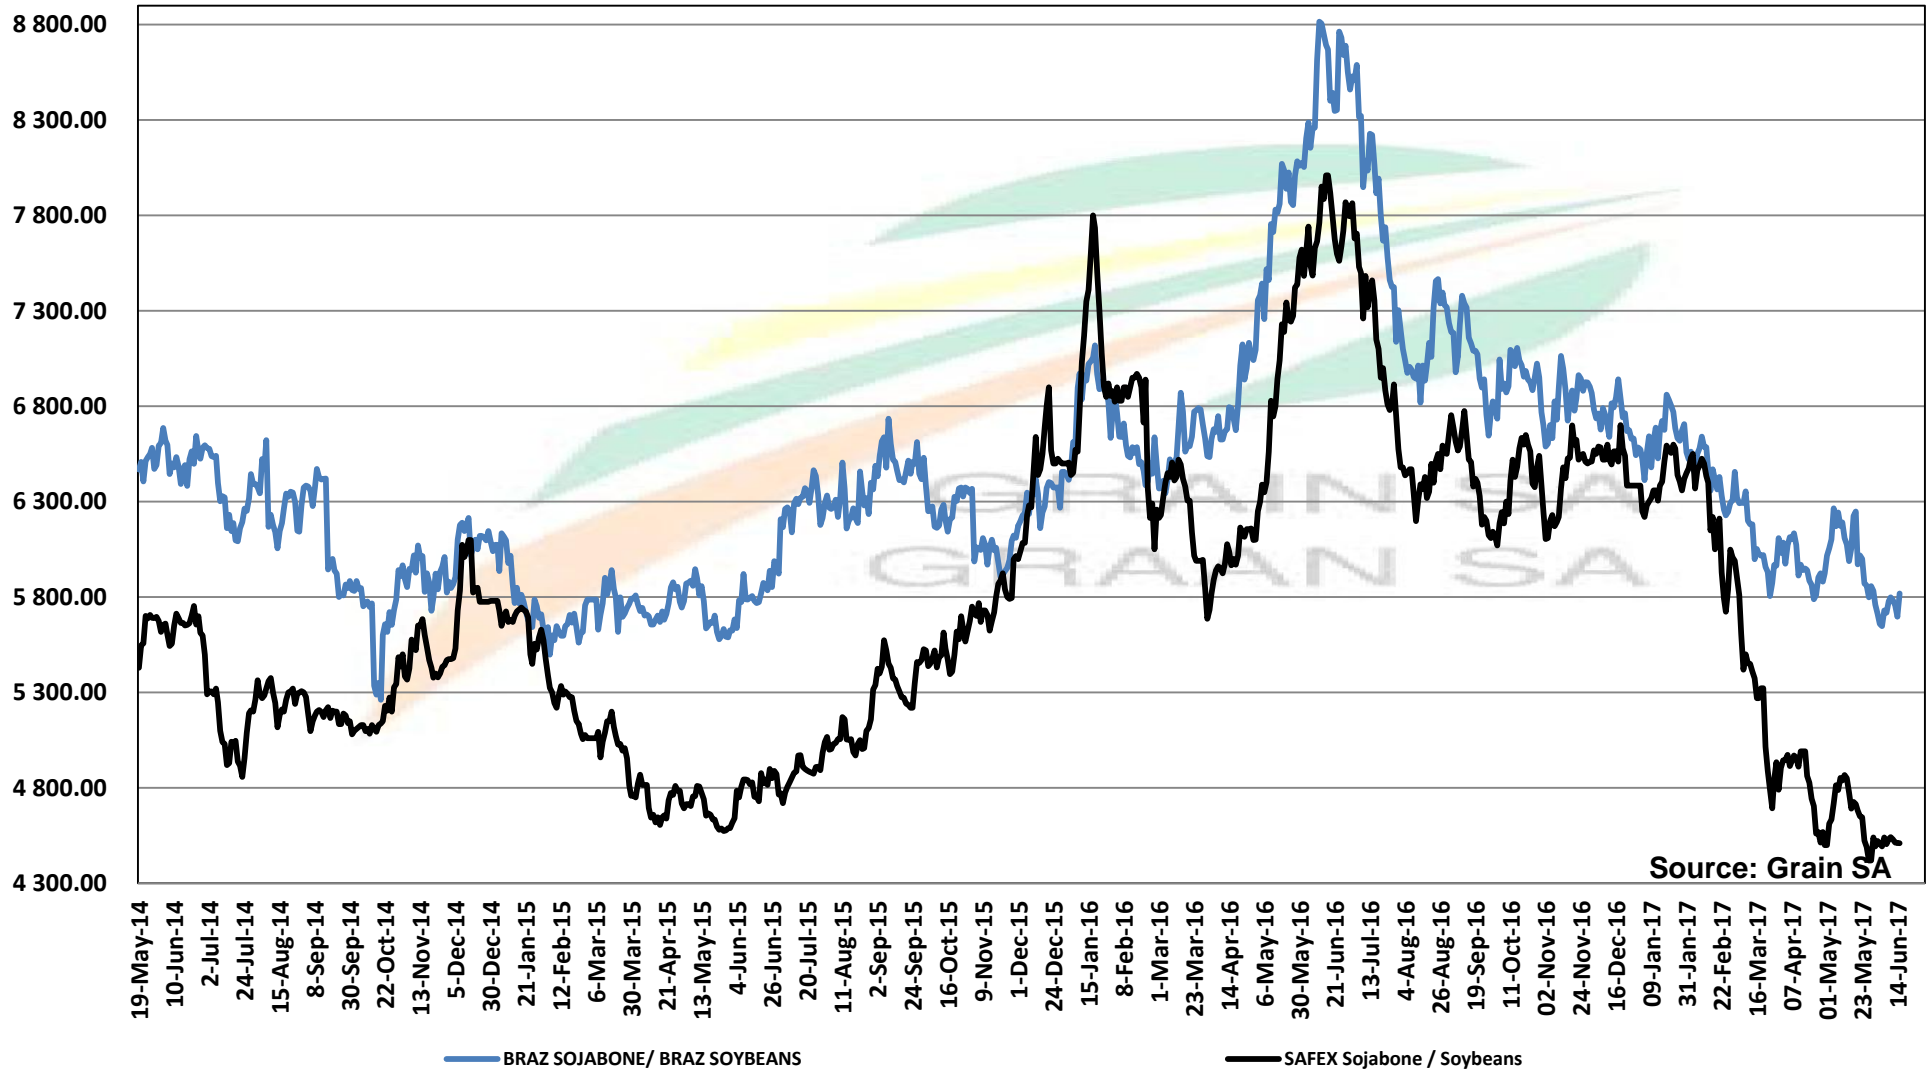

PRICES OF BRAZILIAN SOYBEAN DELIVERED IN RANDFONTEIN PRYSE VAN BRASILIAANSE SOJABONE GELEWER IN RANDFONTEIN