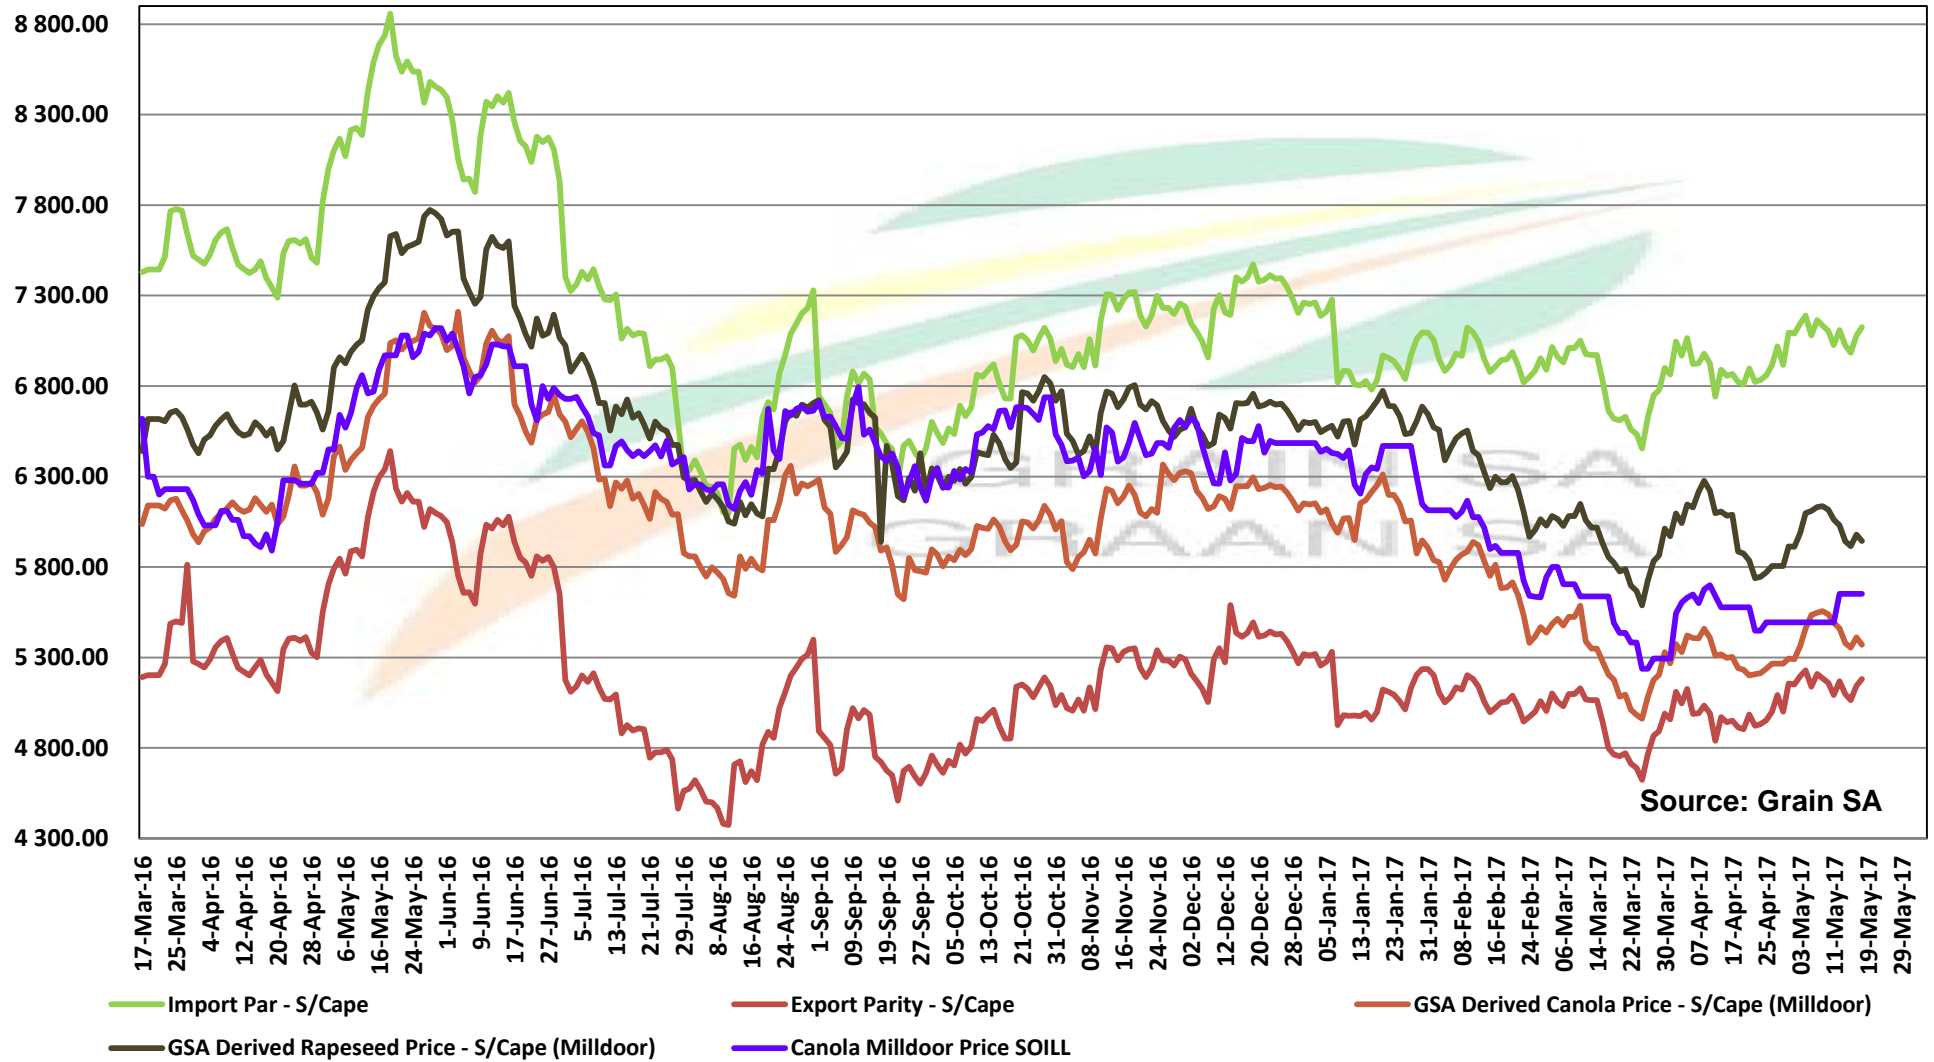

Prices of Canola in the South Cape (Swellendam) Canolapryse in die Suid-Kaap (Swellendam)