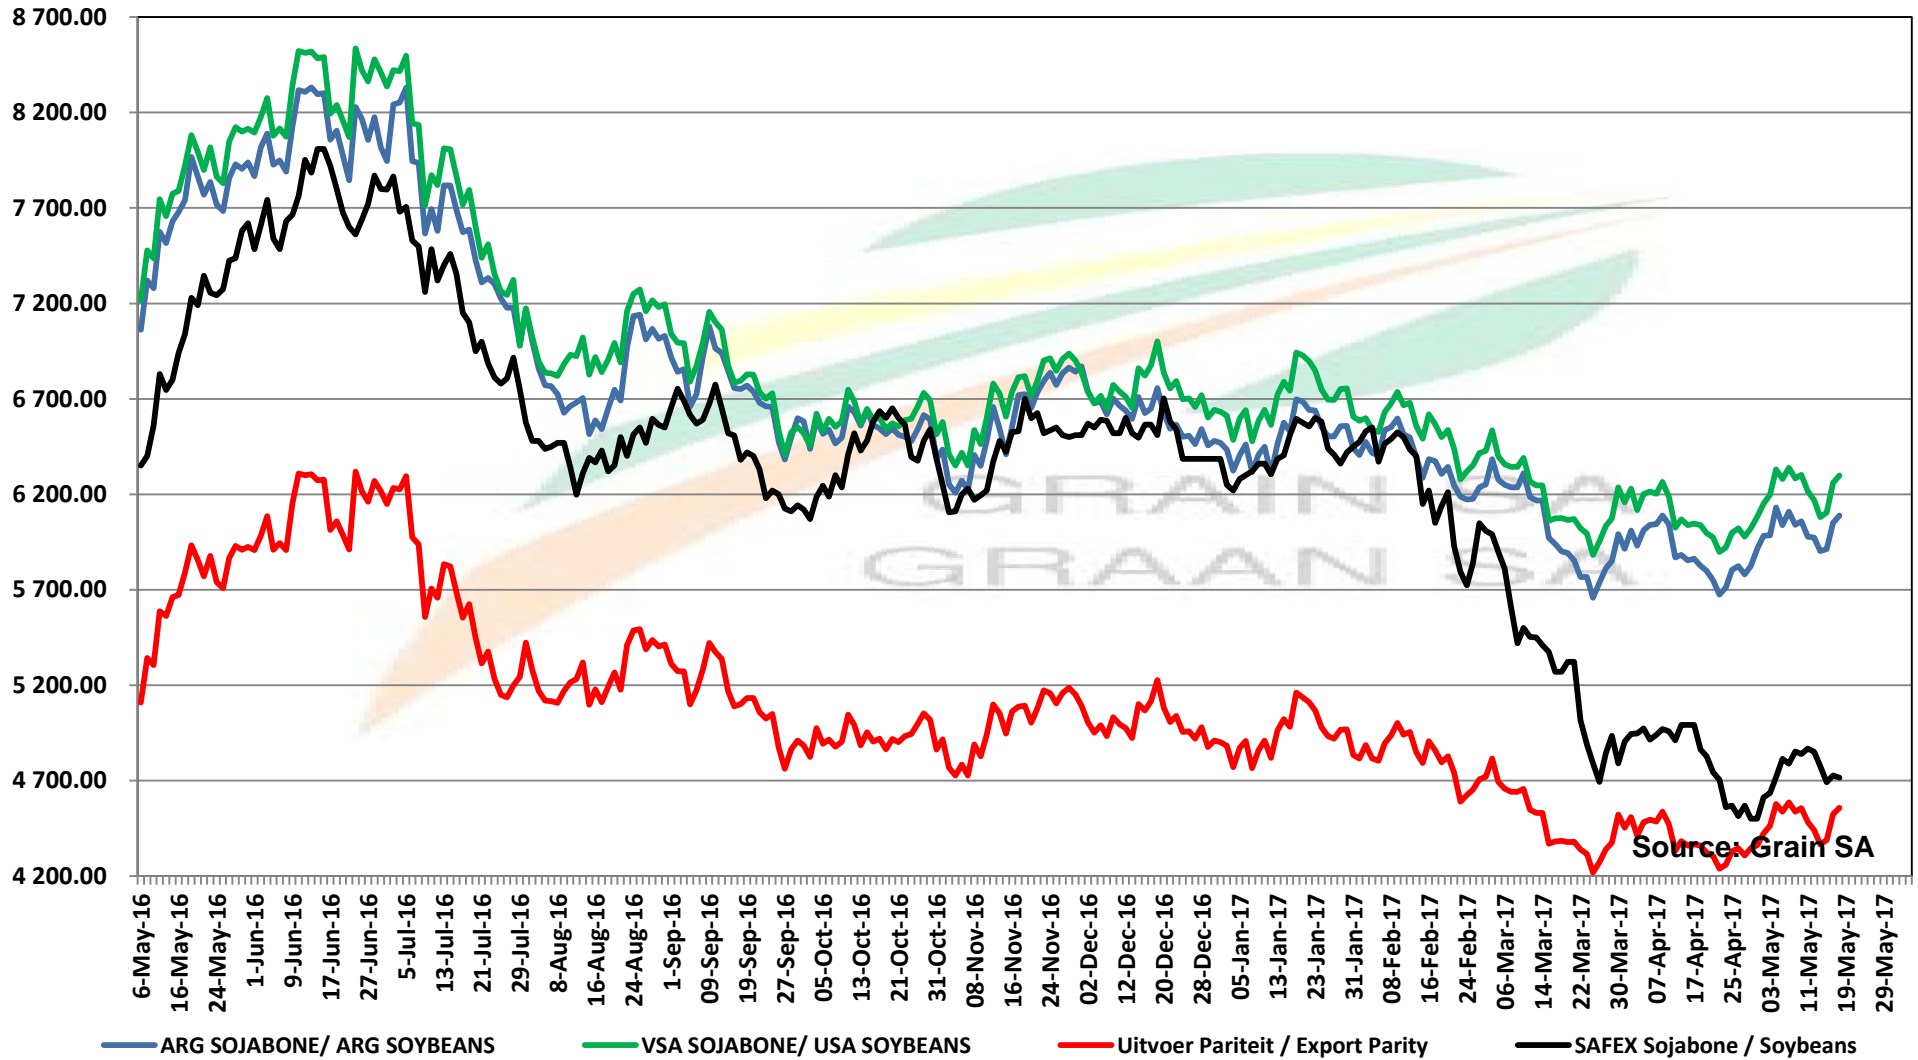

## PRYSE VAN EU SONNEBLOMSAAD GELEWER IN RANDFONTEIN

Source: Grain SA

# PRICES OF SOYBEAN SEED DELIVERED IN RANDFONTEIN PRYSE VAN SOJABOONSAAD GELEWER IN RANDFONTEIN

**PRICES OF ARGENTINIAN SOYBEAN SEED DELIVERED IN RANDFONTEIN**  
**PRYSE VAN ARGENTYNSE SOJABOONSAAD GELEWER IN RANDFONTEIN**

Source: Grain SA