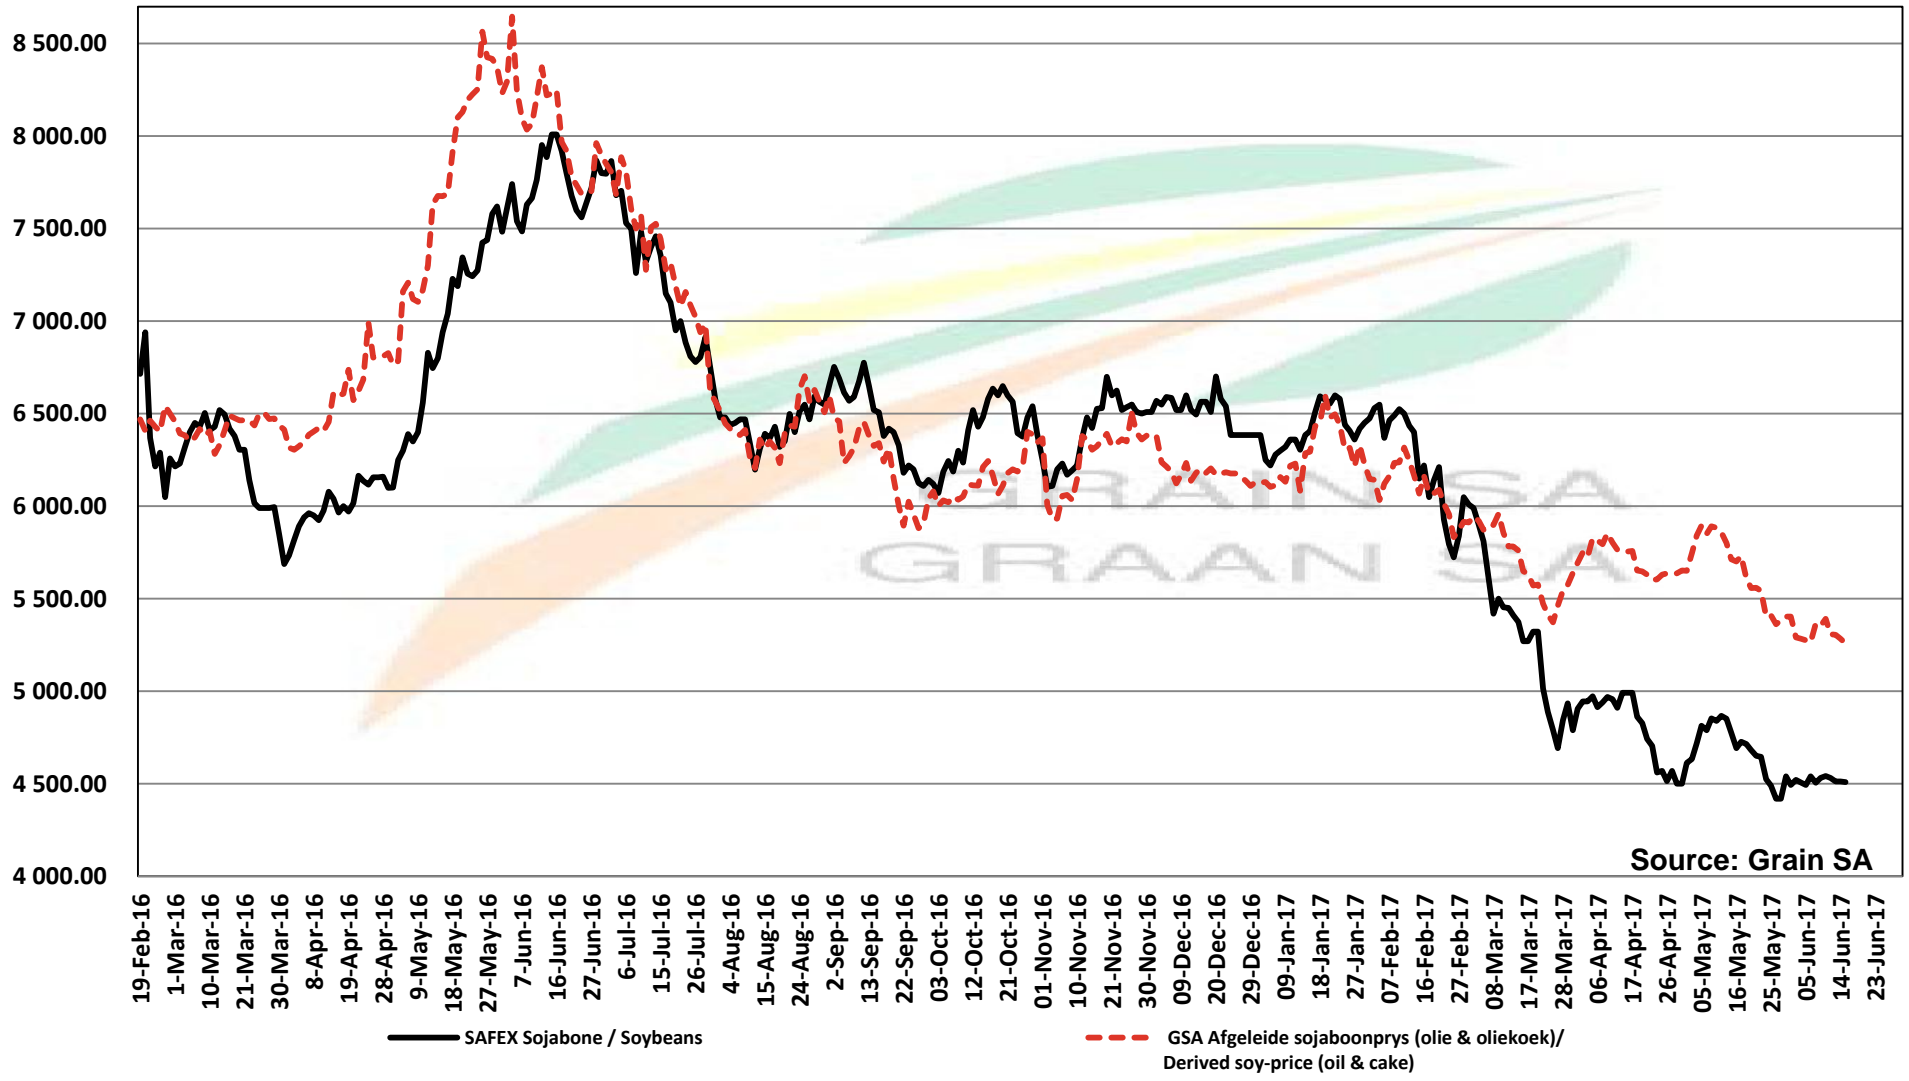

Source: Grain SA

PRICES OF SOYBEAN SEED DELIVERED IN RANDFONTEIN PRYSE VAN SOJABOONSAAD GELEWER IN RANDFONTEIN

Source: Grain SA

PRICES OF ARGENTINIAN SOYBEAN SEED DELIVERED IN RANDFONTEIN PRYSE VAN ARGENTYNSE SOJABOONSAAD GELEWER IN RANDFONTEIN

Source: Grain SA

PRICES OF DERIVED SOYBEAN DELIVERED IN RANDFONTEIN PRYSE VAN AFGELEIDE SOJABONE GELEWER IN RANDFONTEIN

Source: Grain SA

PRICES OF SOYBEAN CRUSHING MARGIN PRYSE VAN SOJABOON PERSMARGE

Source: Grain SA