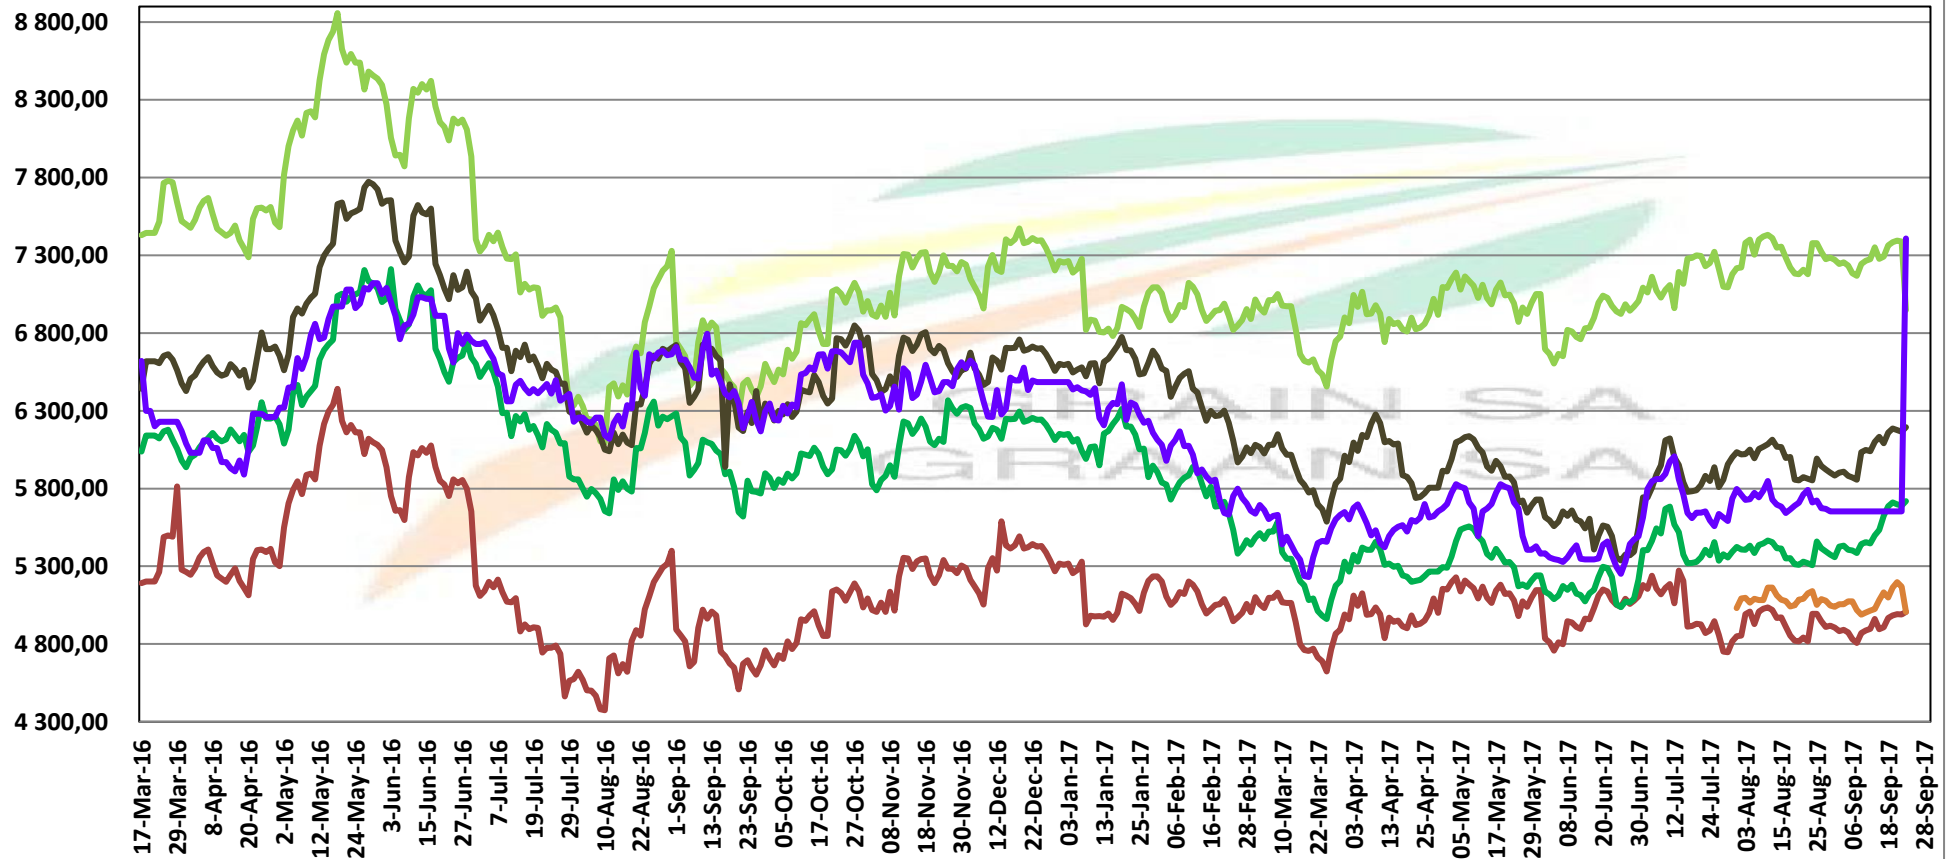

Prices of Canola in the South Cape (Swellendam) Canolapryse in die Suid-Kaap (Swellendam)

Source: Grain SA

— Import Par - S/Cape

— Export Parity - S/Cape

— GSA Derived Canola Price - S/Cape (Milldoor)

— GSA Derived Rapeseed Price - S/Cape (Milldoor)

— Canola Milldoor Price SOILL

— SOIL Final Producer Price
SOIL