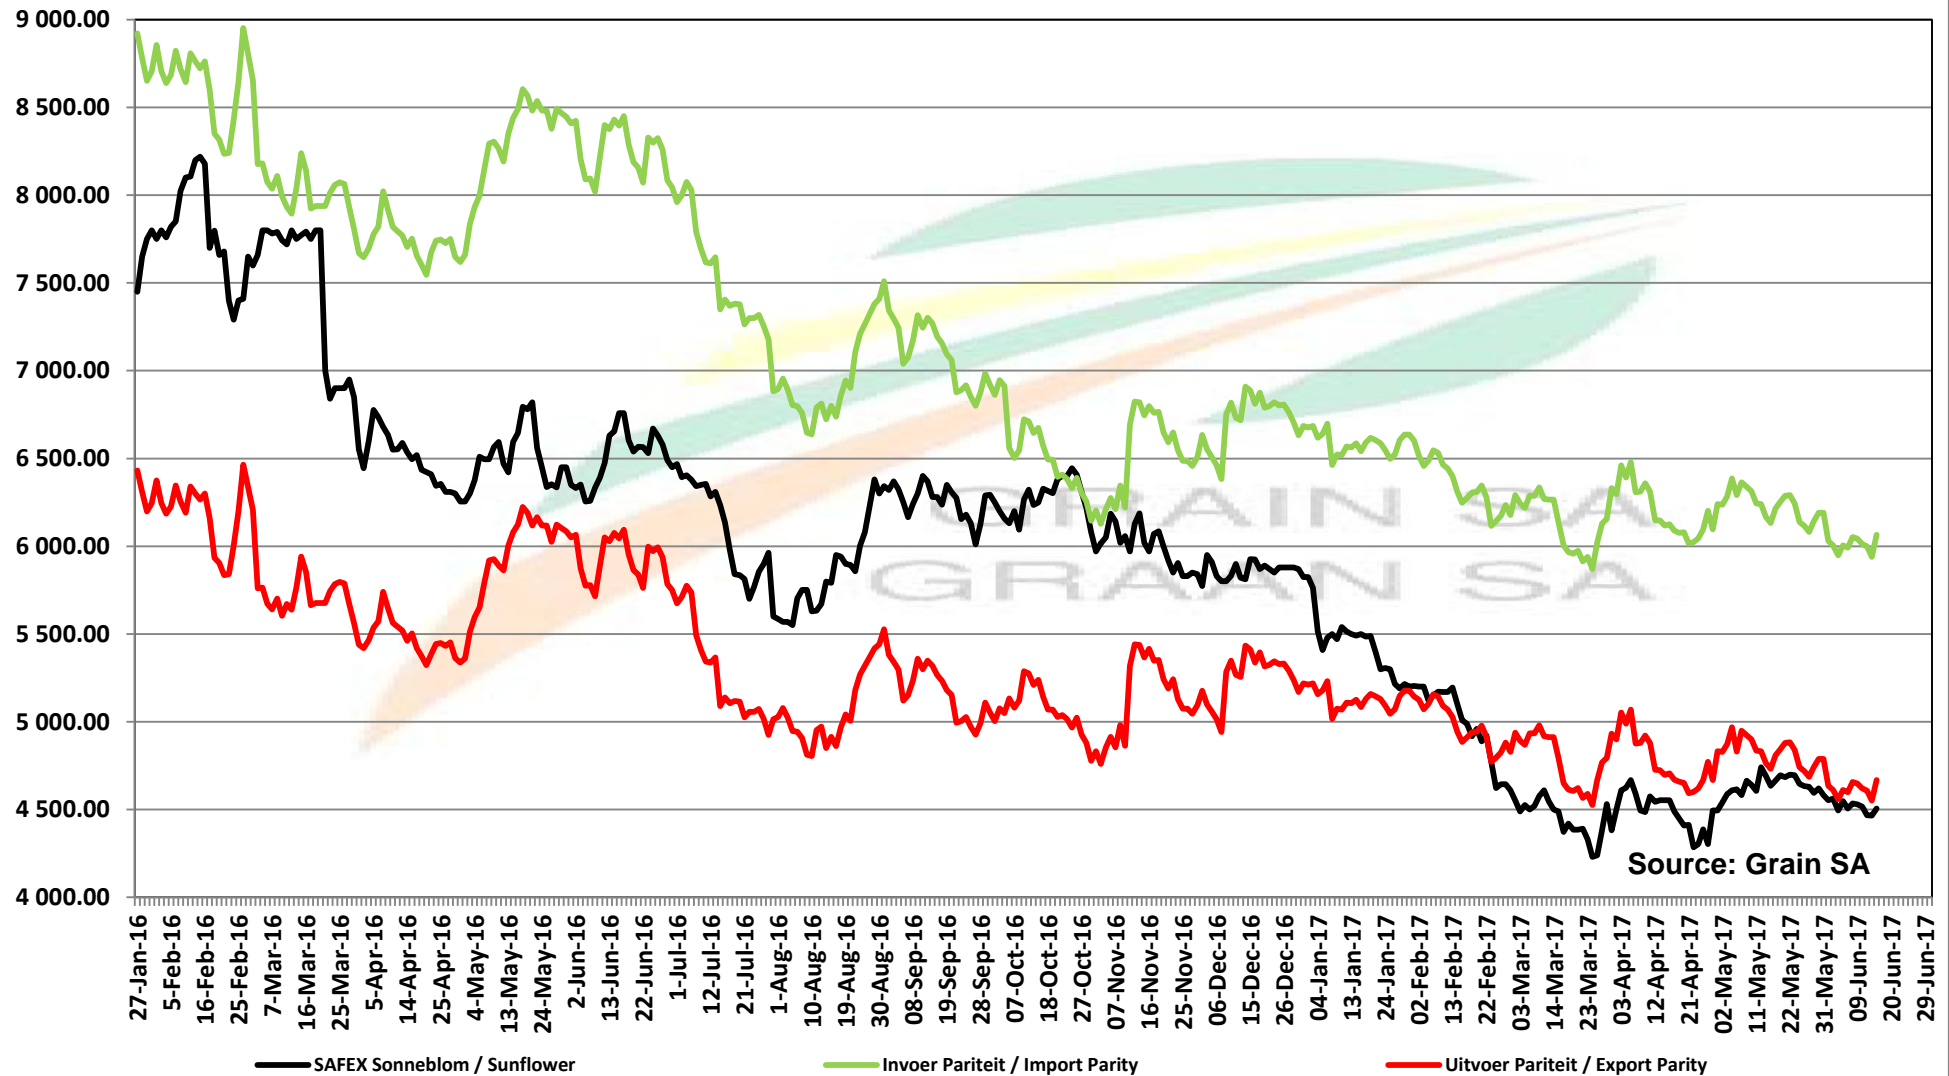

PRICES OF EU SUNFLOWER SEED DELIVERED IN RANDFONTEIN PRYSE VAN EU SONNEBLOMSAAD GELEWER IN RANDFONTEIN

PRICES OF EU SUNFLOWER SEED DELIVERED IN RANDFONTEIN PRYSE VAN EU SONNEBLOMSAAD GELEWER IN RANDFONTEIN

Source: Grain SA

PRICES OF SOYBEAN SEED DELIVERED IN RANDFONTEIN PRYSE VAN SOJABOONSAAD GELEWER IN RANDFONTEIN

Source: Grain SA

PRICES OF ARGENTINIAN SOYBEAN SEED DELIVERED IN RANDFONTEIN PRYSE VAN ARGENTYNSE SOJABOONSAAD GELEWER IN RANDFONTEIN