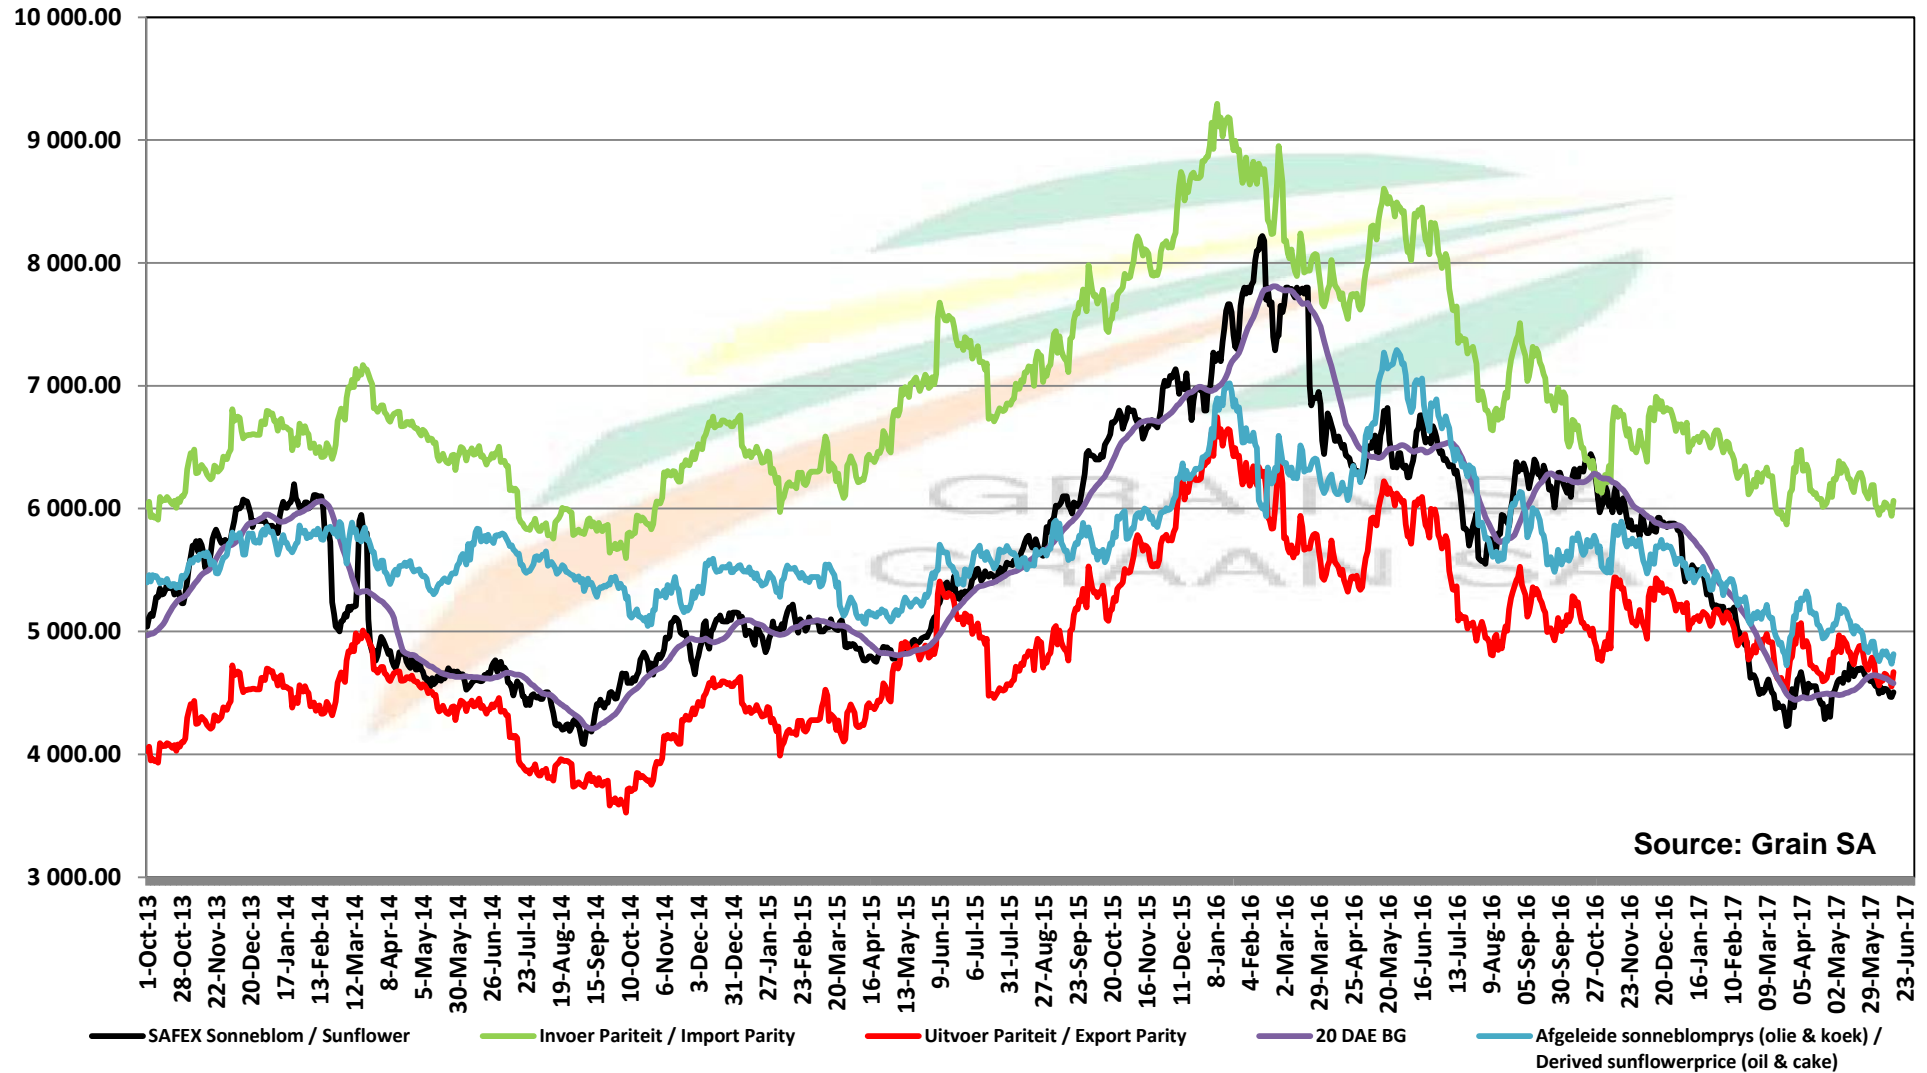

PRICES OF EU SUNFLOWER SEED DELIVERED IN RANDFONTEIN PRYSE VAN EU SONNEBLOMSAAD GELEWER IN RANDFONTEIN

PRICES OF EU SUNFLOWER SEED DELIVERED IN RANDFONTEIN PRYSE VAN EU SONNEBLOMSAAD GELEWER IN RANDFONTEIN

Source: Grain SA

PRICES OF SOYBEAN SEED DELIVERED IN RANDFONTEIN PRYSE VAN SOJABOONSAAD GELEWER IN RANDFONTEIN

Source: Grain SA

PRICES OF ARGENTINIAN SOYBEAN SEED DELIVERED IN RANDFONTEIN PRYSE VAN ARGENTYNSE SOJABOONSAAD GELEWER IN RANDFONTEIN