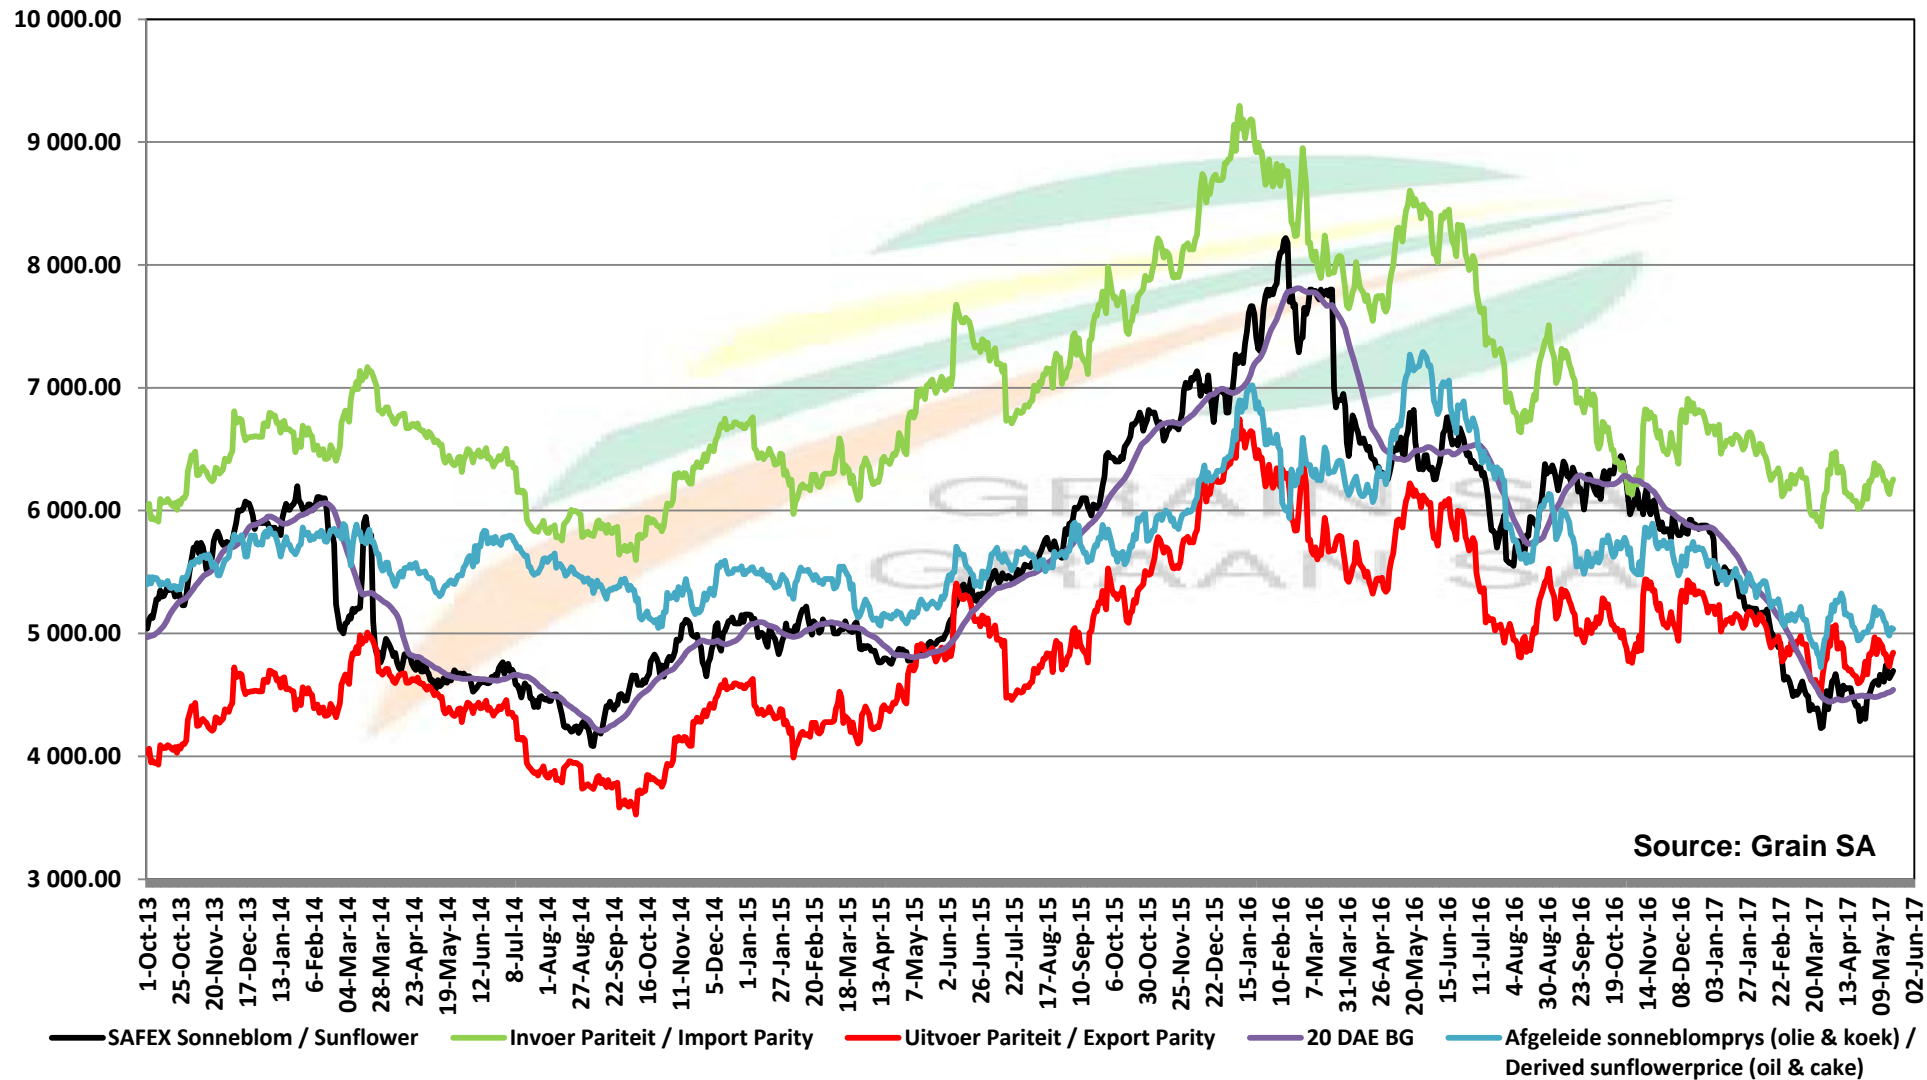

# PRICES OF EU SUNFLOWER SEED DELIVERED IN RANDFONTEIN PRYSE VAN EU SONNEBLOMSAAD GELEWER IN RANDFONTEIN