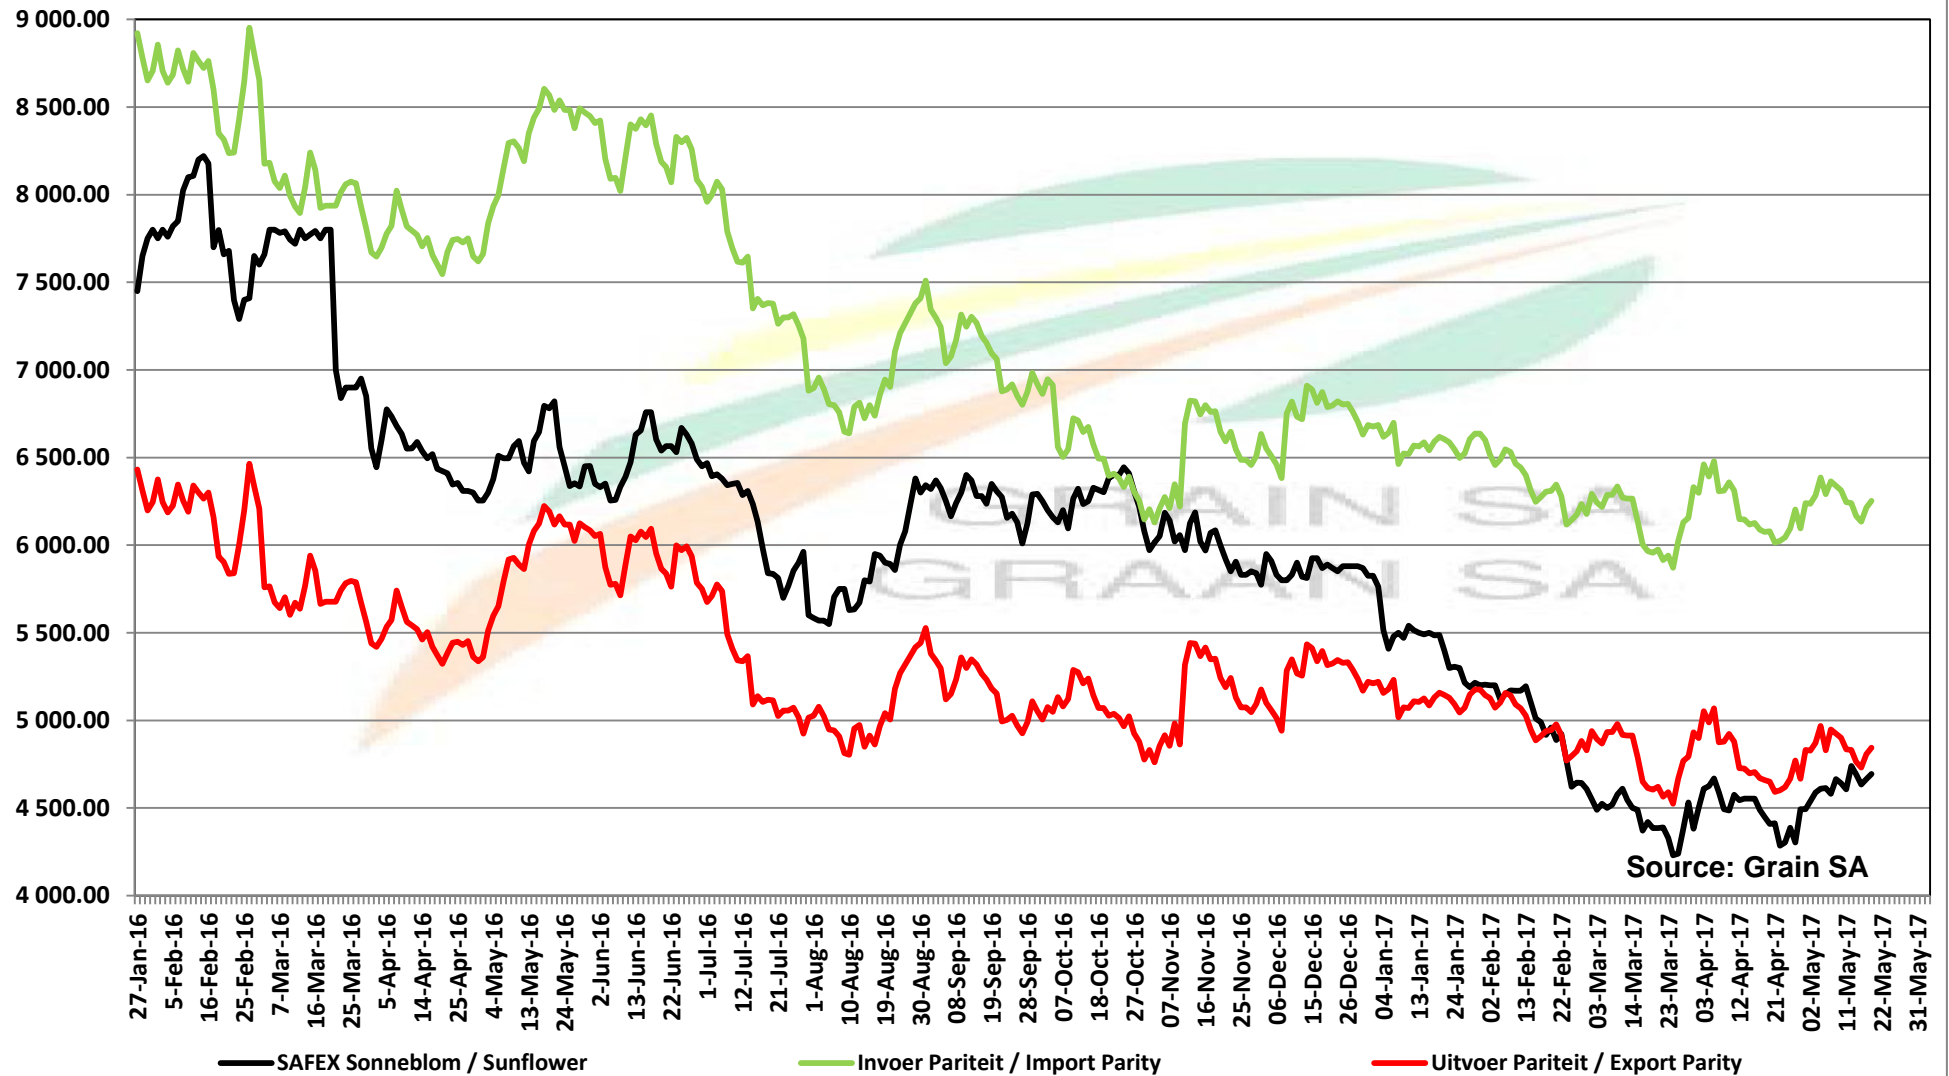

PRICES OF EU SUNFLOWER SEED DELIVERED IN RANDFONTEIN

PRYSE VAN EU SONNEBLOMSAAD GELEWER IN RANDFONTEIN

Source: Grain SA