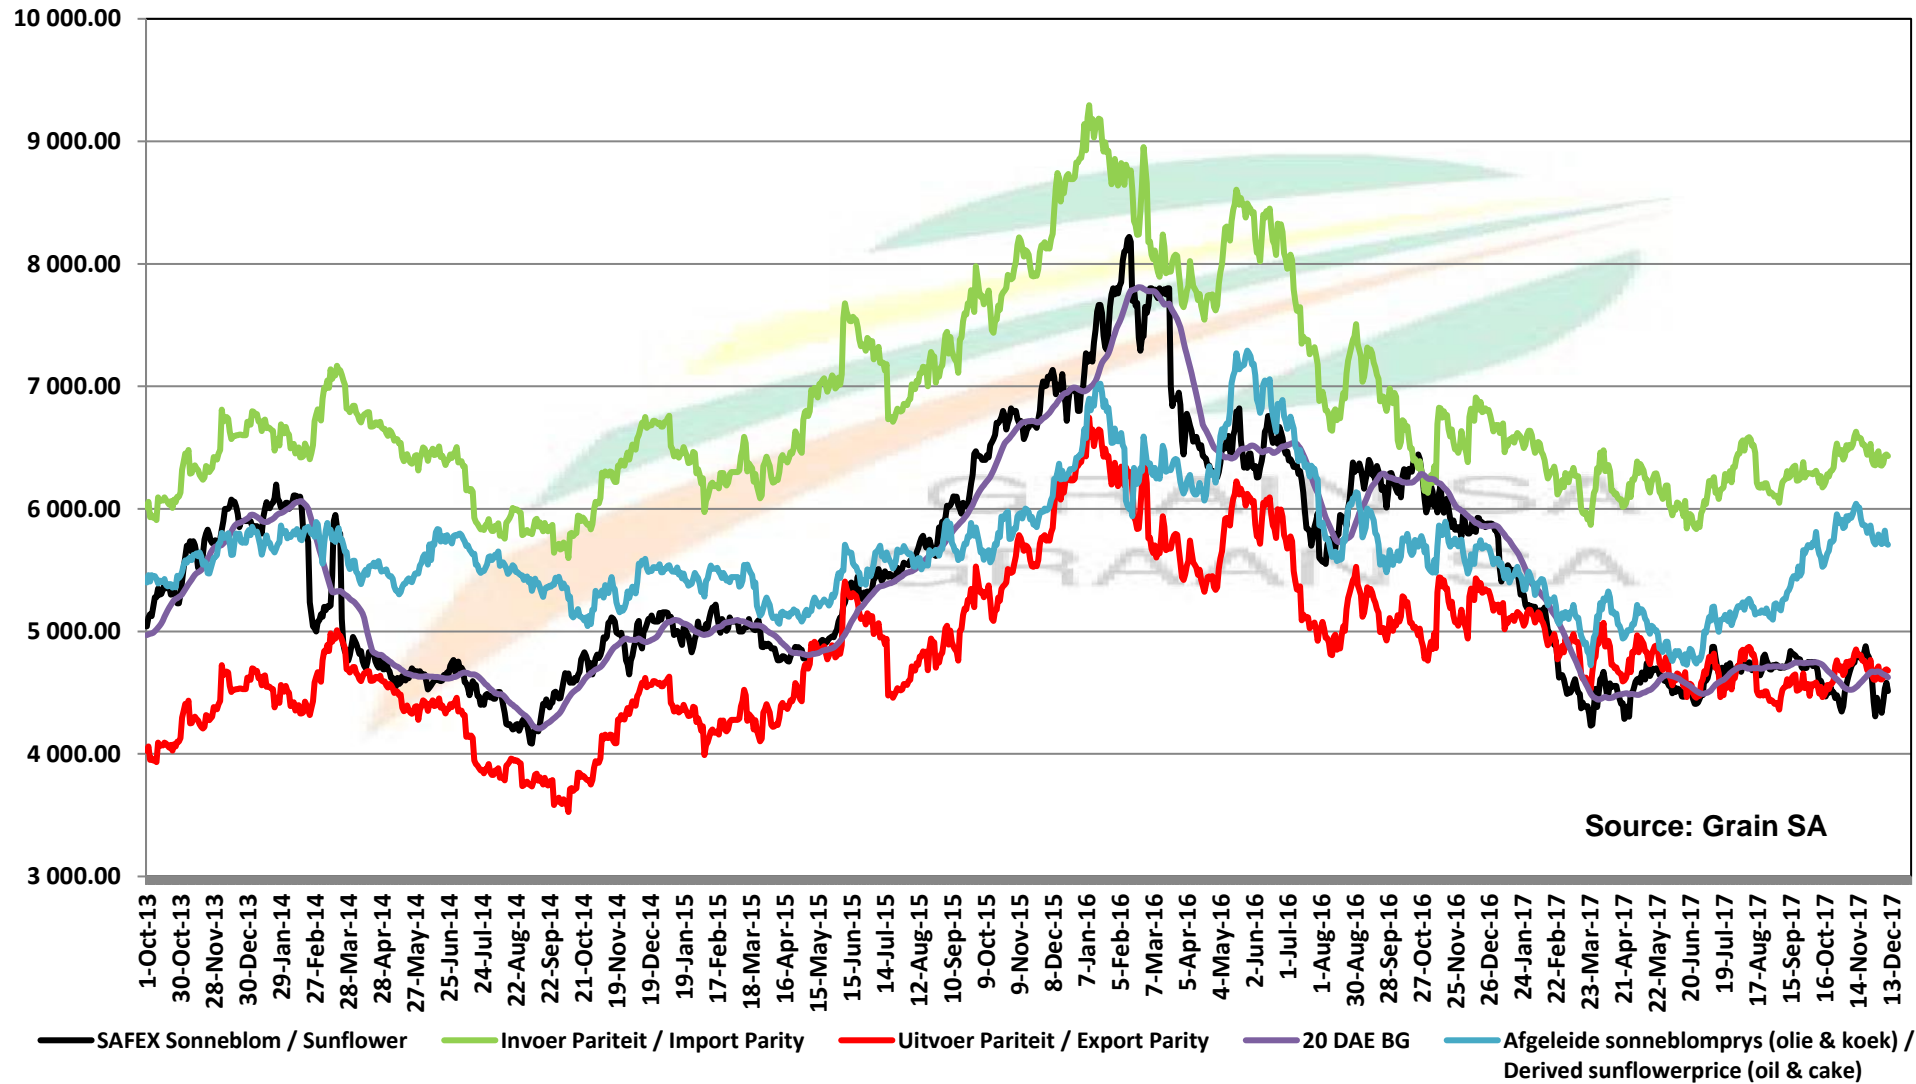

# PRICES OF EU SUNFLOWER SEED DELIVERED IN RANDFONTEIN PRYSE VAN EU SONNEBLOMSAAD GELEWER IN RANDFONTEIN

Source: Grain SA