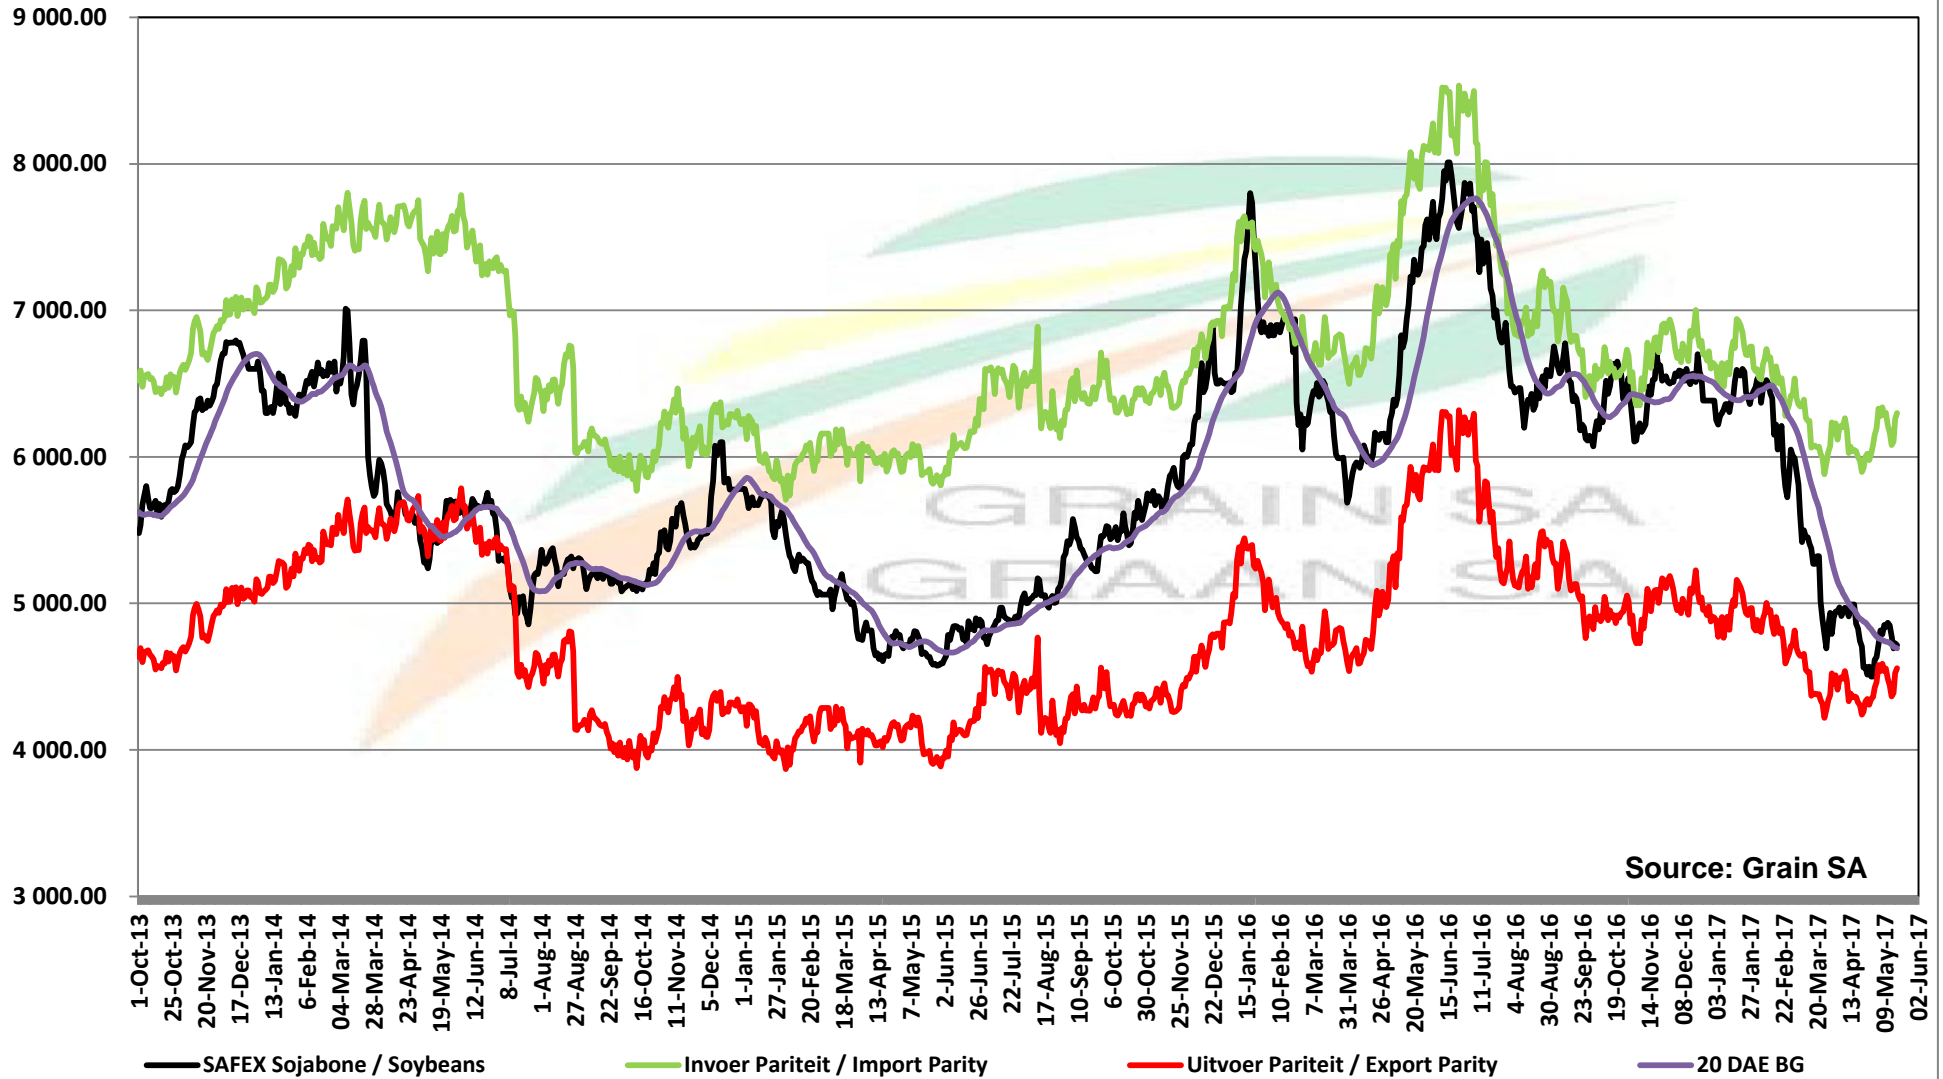

PRICES OF SOYBEAN SEED DELIVERED IN RANDFONTEIN PRYSE VAN SOJABOONSAAD GELEWER IN RANDFONTEIN