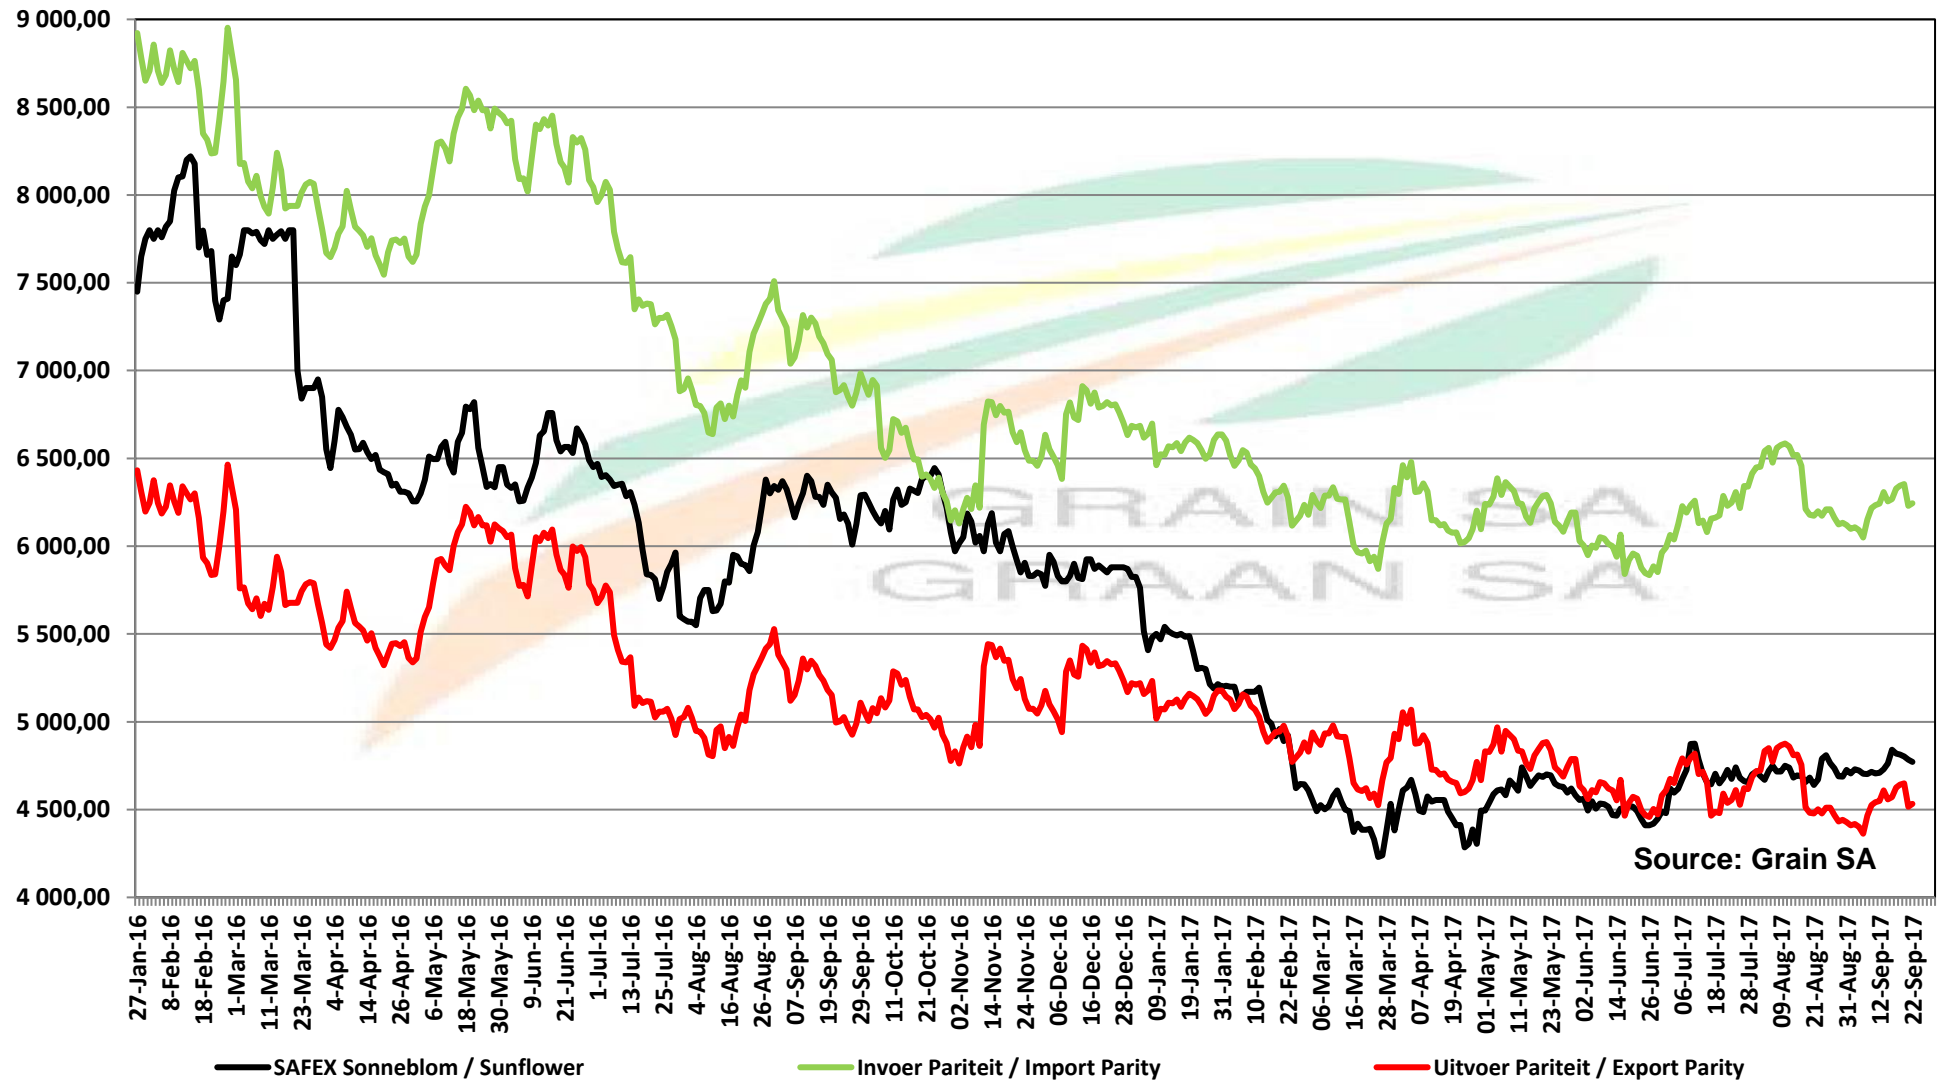

PRICES OF EU SUNFLOWER SEED DELIVERED IN RANDFONTEIN

PRYSE VAN EU SONNEBLOMSAAD GELEWER IN RANDFONTEIN