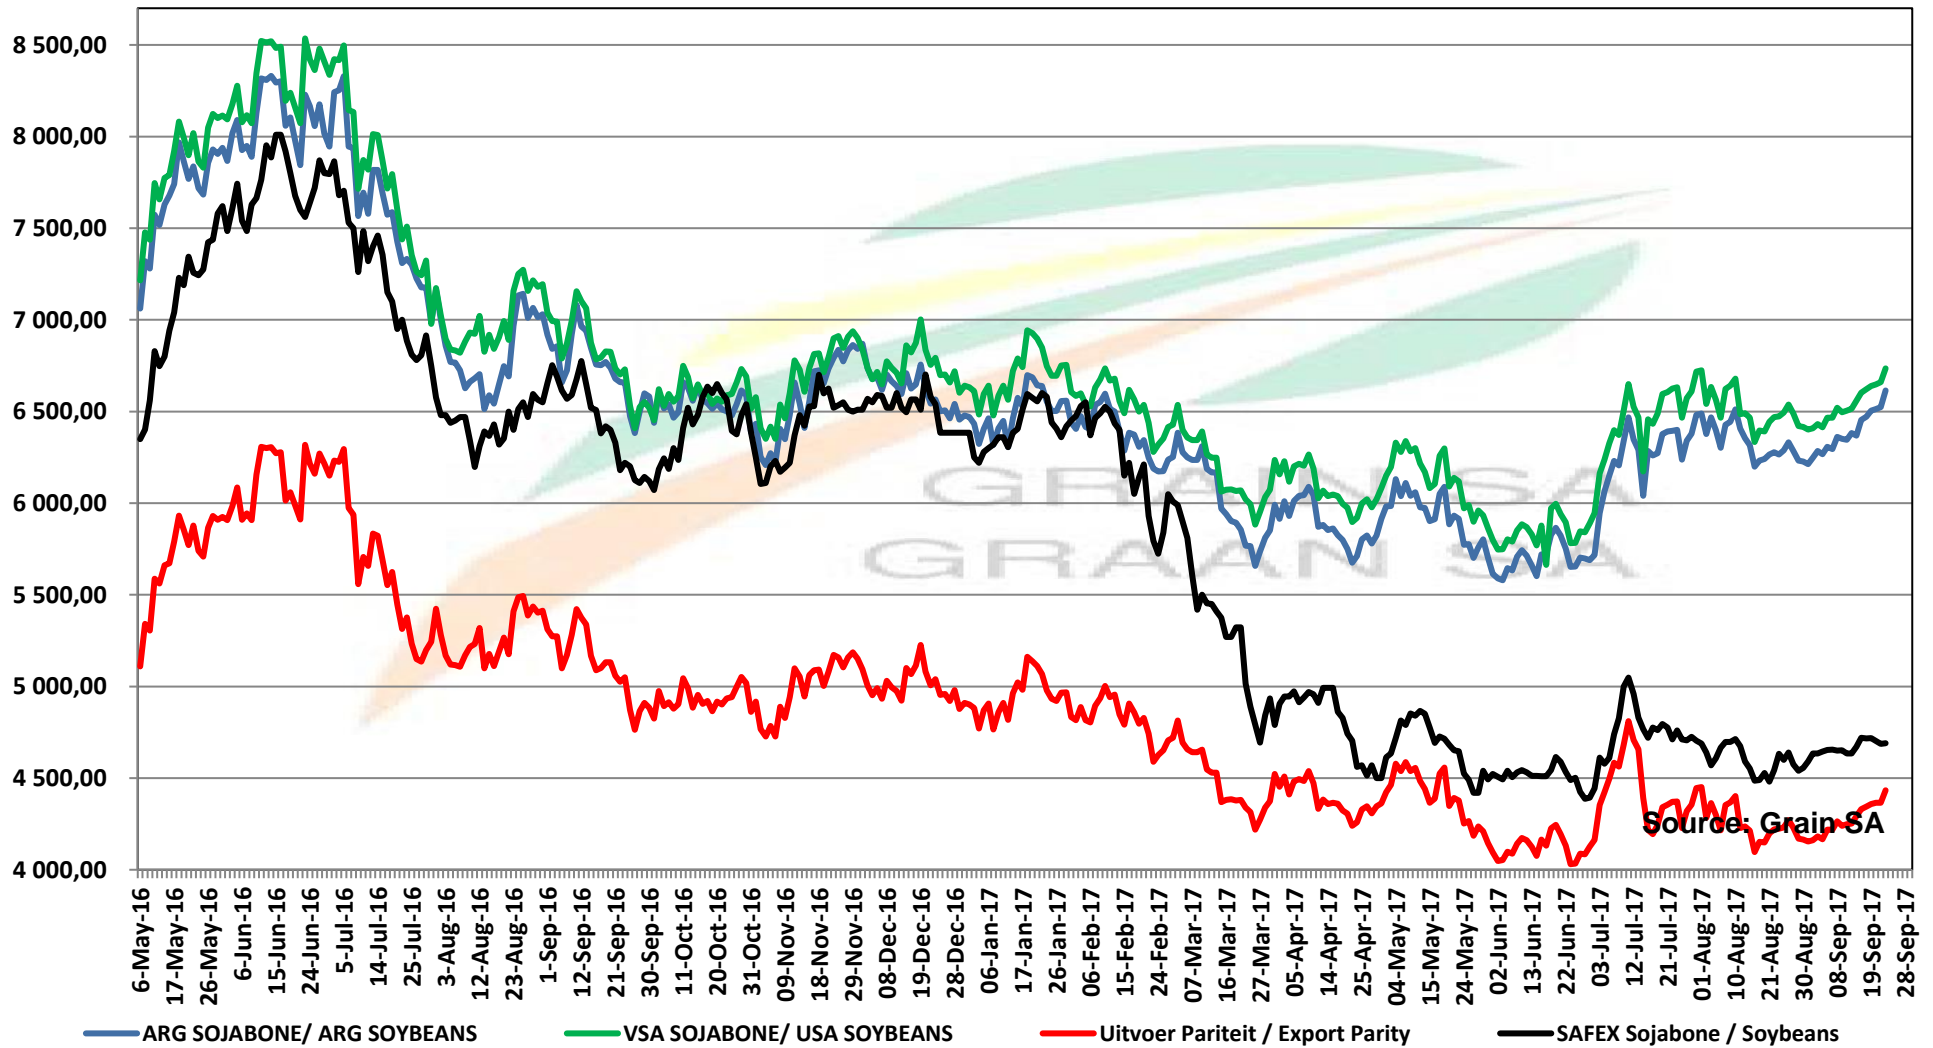

PRICES OF ARGENTINIAN SOYBEAN SEED DELIVERED IN RANDFONTEIN PRYSE VAN ARGENTYNSE SOJABOONSAAD GELEWER IN RANDFONTEIN

Source: Grain SA