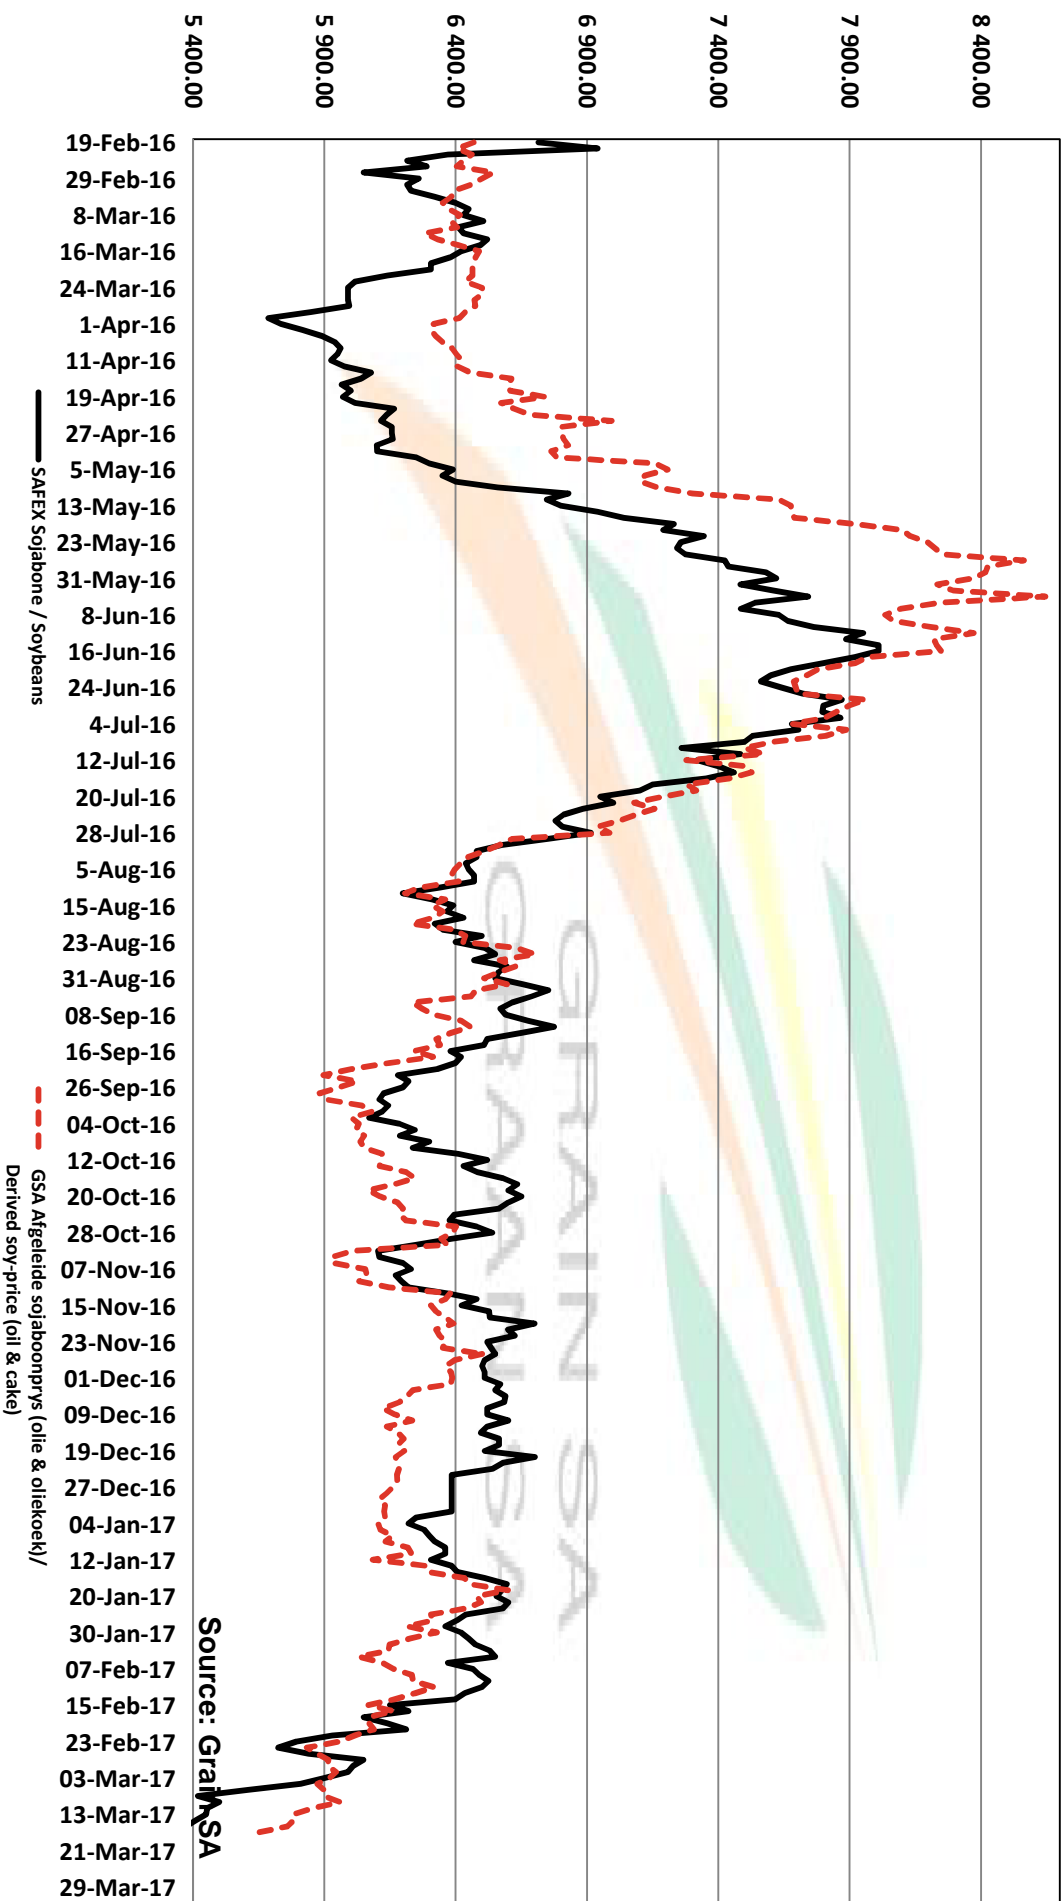

Source: Grain SA

PRICES OF SOYBEAN SEED DELIVERED IN RANDFONTEIN PRYSE VAN SOJABOONSAAD GELEWER IN RANDFONTEIN

Source: Grain SA

PRICES OF ARGENTINIAN SOYBEAN SEED DELIVERED IN RANDFONTEIN PRYSE VAN ARGENTYNSE SOJABOONSAAD GELEWER IN RANDFONTEIN

PRICES OF DERIVED SOYBEAN DELIVERED IN RANDFONTEIN PRYSE VAN AFGELEIDE SOJABONE GELEWER IN RANDFONTEIN

Source: GrainSA

PRICES OF SOYBEAN CRUSHING MARGIN PRYSE VAN SOJABOON PERSMARGE

Source: Grain SA

PRICES OF BRAZILIAN SOYBEAN DELIVERED IN RANDFONTHEIN PRYSE VAN BRASILIAANSE SOJABONE GELEWER IN RANDFONTHEIN

Prices of Canola in the South Cape (Swellendam) Canolapryse in die Suid-Kaap (Swellendam)

Source: Grain SA

**PRICES OF PROCESSED AND GRADED USA CHOICE GRADE GROUNDNUTS (40/50) (RANDFONTEIN)
 PRYSE VAN UITGEDOP EN GESORTEERDE VSA KEURGRAAD GRONDBONE MET 'N PITGROOTTE VAN
 40/50 pitgrootte (RANDFONTEIN)**