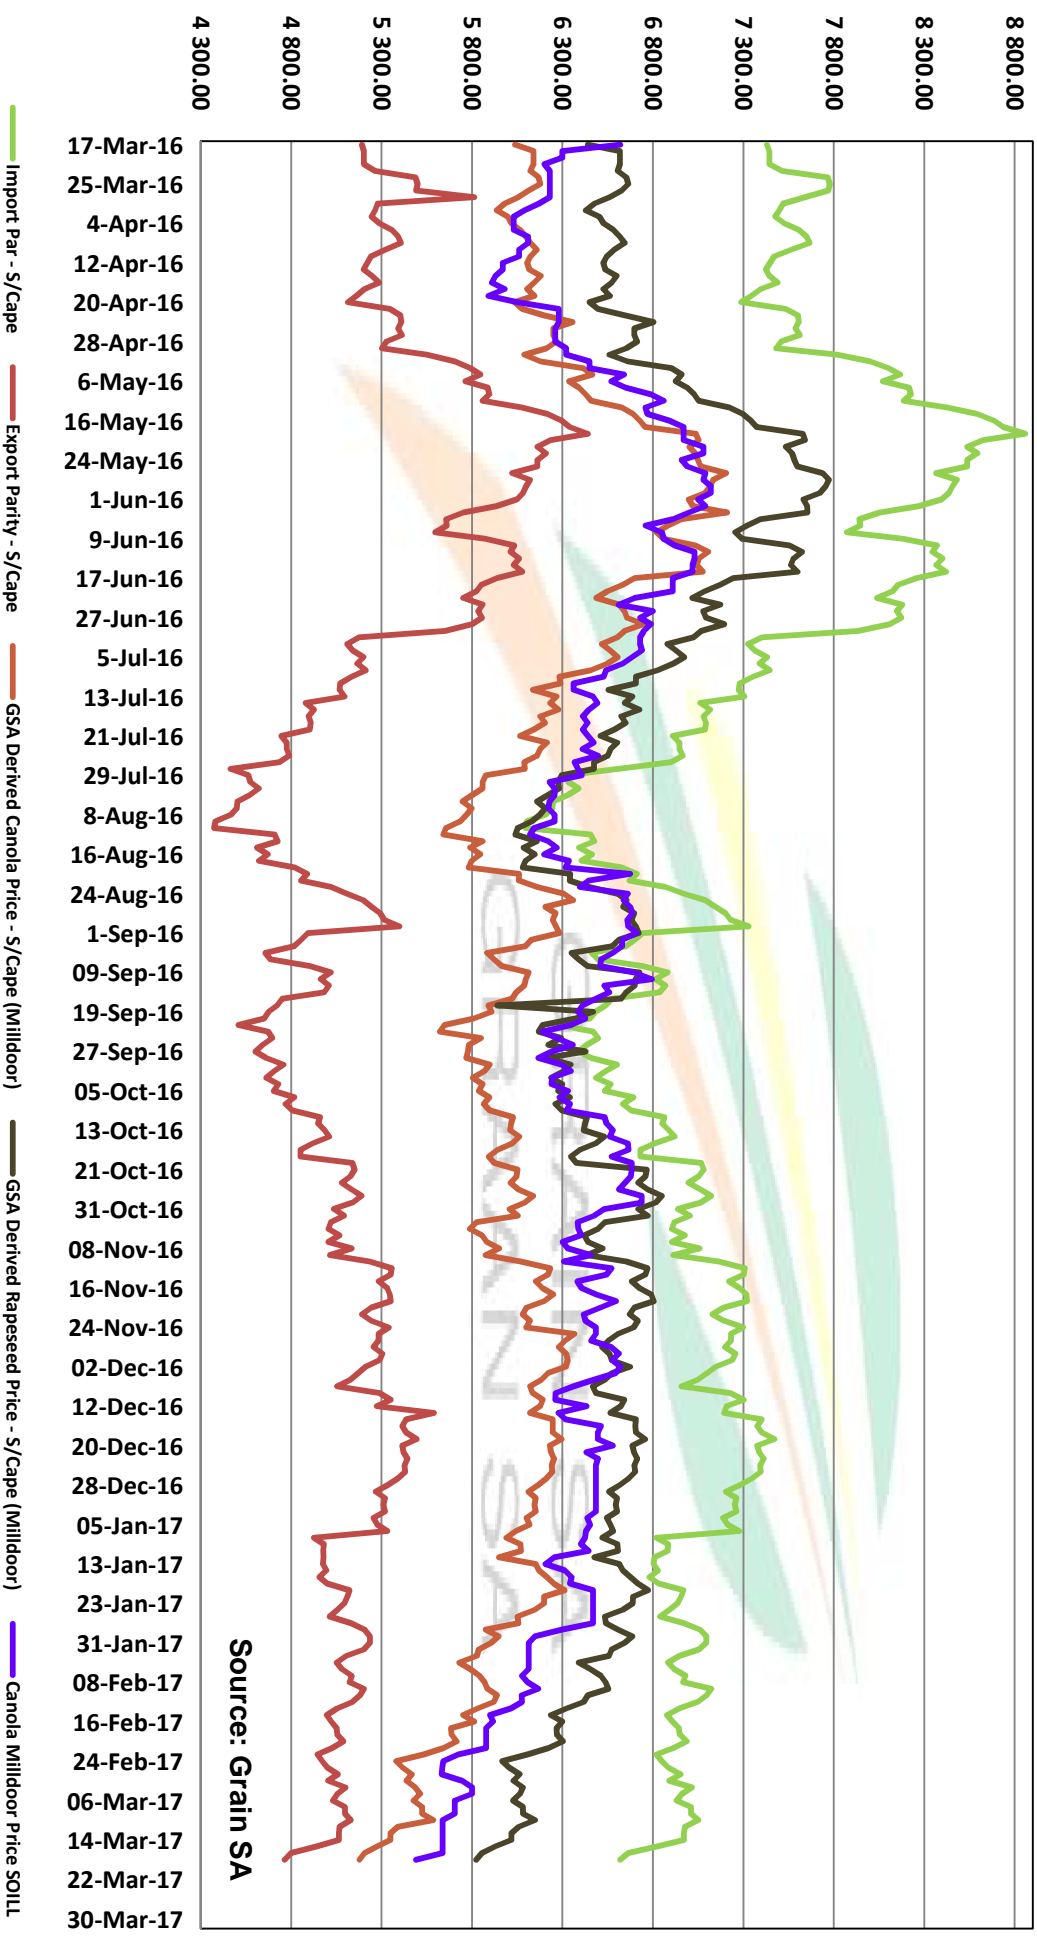

Source: Grain SA

PRICES OF SOYBEAN SEED DELIVERED IN RANDFONTEIN PRYSE VAN SOJABOONSAAD GELEWER IN RANDFONTEIN

Source: Grain SA

PRICES OF ARGENTINIAN SOYBEAN SEED DELIVERED IN RANDFONTEIN PRYSE VAN ARGENTYNSE SOJABOONSAAD GELEWER IN RANDFONTEIN

PRICES OF DERIVED SOYBEAN DELIVERED IN RANDFONTEIN PRYSE VAN AFGELEIDE SOJABONE GELEWER IN RANDFONTEIN

Source: GrainSA

PRICES OF SOYBEAN CRUSHING MARGIN PRYSE VAN SOJABOON PERSMARGE

Source: Grain SA

PRICES OF BRAZILIAN SOYBEAN DELIVERED IN RANDFONTHEIN PRYSE VAN BRASILIAANSE SOJABONE GELEWER IN RANDFONTHEIN

Prices of Canola in the South Cape (Swellendam) Canolapryse in die Suid-Kaap (Swellendam)

Source: Grain SA

**PRICES OF PROCESSED AND GRADED USA CHOICE GRADE GROUNDNUTS (40/50) (RANDFONTEIN)
 PRYSE VAN UITGEDOP EN GESORTEERDE VSA KEURGRAAD GRONDBONE MET 'N PITGROOTTE VAN
 40/50 pitgrootte (RANDFONTEIN)**

Source: Grain SA

**PRICES OF PROCESSED AND GRADED ARGENTINEAN CHOICE GRADE GROUNDNUTS (40/50)
(RANDFONTEIN)
PRYSE VAN UITGEDOP EN GESORTEERDE ARGENTYNSE KEURGRAADGRONDBONE MET 'N
PITGROOTTE VAN 40/50 (RANDFONTEIN)**