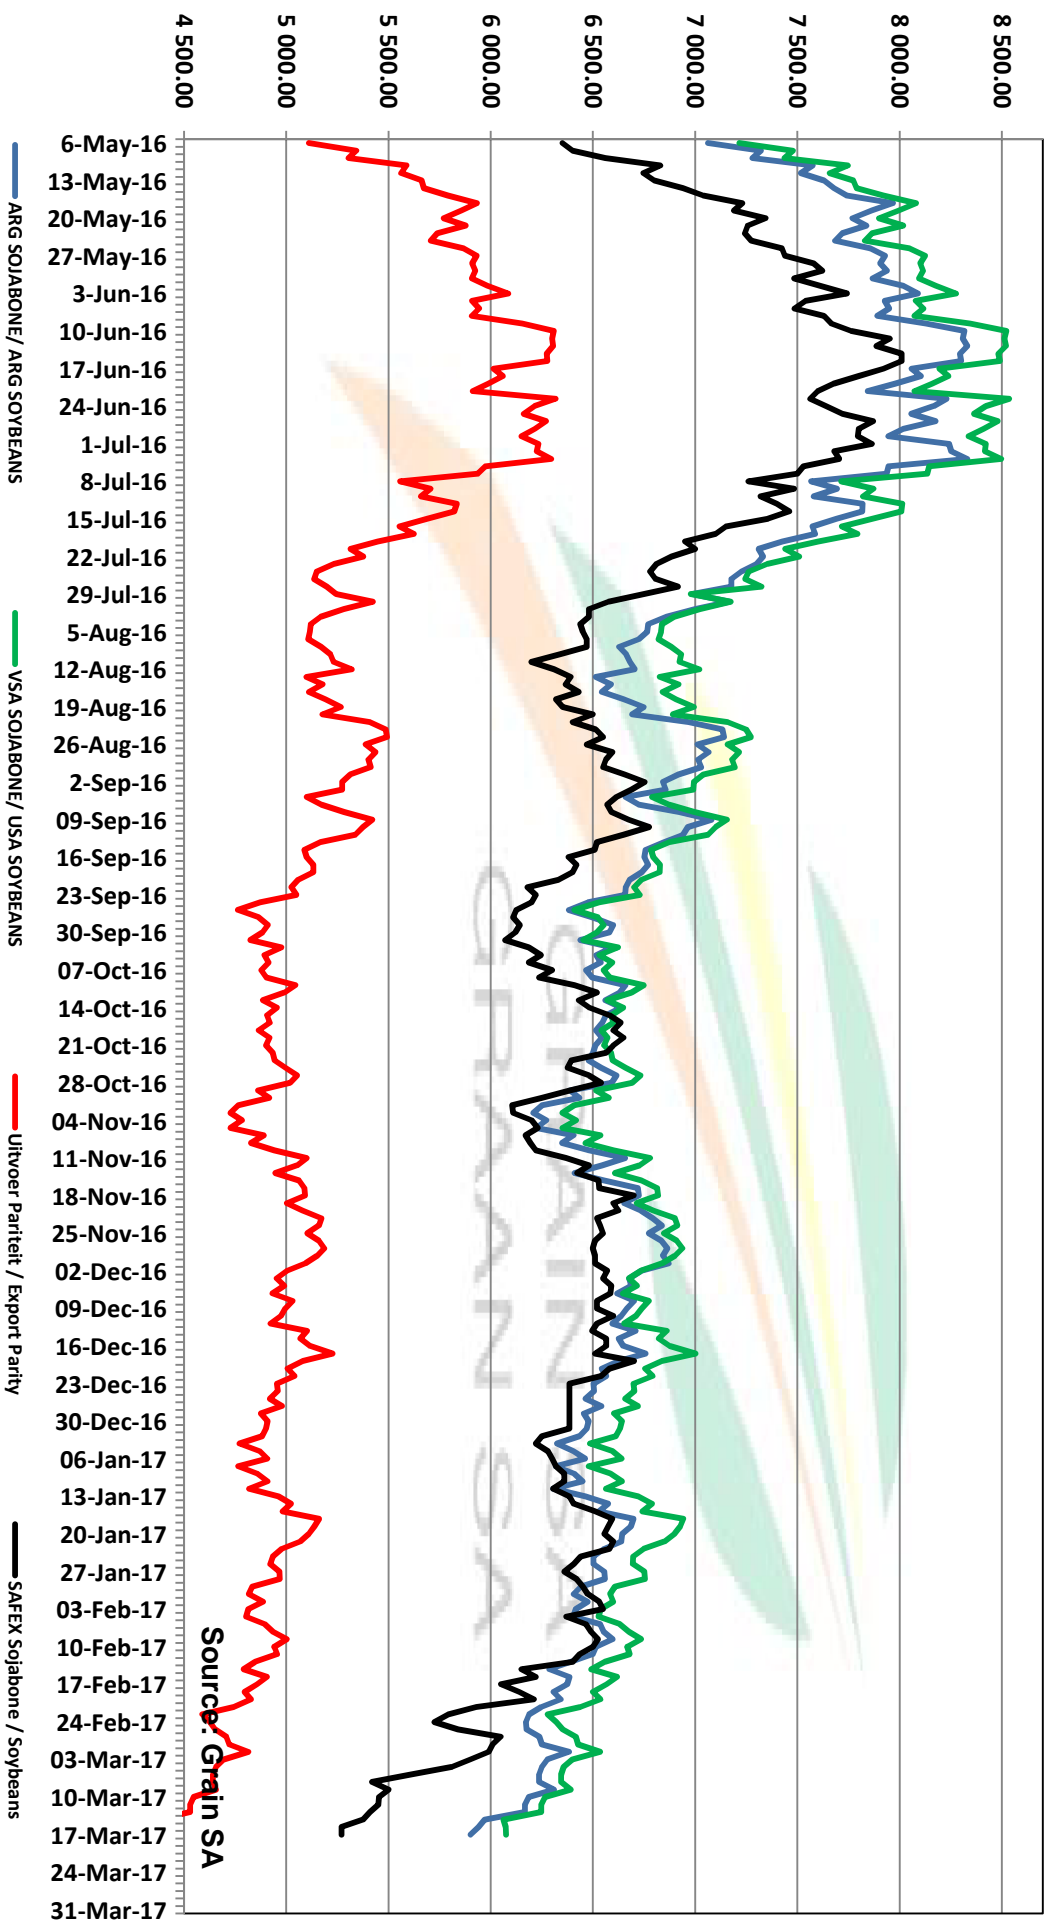

PRICES OF EU SUNFLOWER SEED DELIVERED IN RANDFONTEIN PRYSE VAN EU SONNEBLOMSAAD GELEWER IN RANDFONTEIN

Source: Grain SA

PRICES OF EU SUNFLOWER SEED DELIVERED IN RANDFONTEIN PRYSE VAN EU SONNEBLOMSAAD GELEWER IN RANDFONTEIN

Source: Grain SA

PRICES OF SOYBEAN SEED DELIVERED IN RANDFONTEIN PRYSE VAN SOJABOONSAAD GELEWER IN RANDFONTEIN

Source: Grain SA

PRICES OF ARGENTINIAN SOYBEAN SEED DELIVERED IN RANDFONTEIN PRYSE VAN ARGENTYNSE SOJABOONSAAD GELEWER IN RANDFONTEIN

Prices of Canola in the South Cape (Swellendam) Canolapryse in die Suid-Kaap (Swellendam)

Source: Grain SA

**PRICES OF PROCESSED AND GRADED USA CHOICE GRADE GROUNDNUTS (40/50) (RANDFONTEIN)
 PRYSE VAN UITGEDOP EN GESORTEERDE VSA KEURGRAAD GRONDBONE MET 'N PITGROOTTE VAN
 40/50 pitgrootte (RANDFONTEIN)**