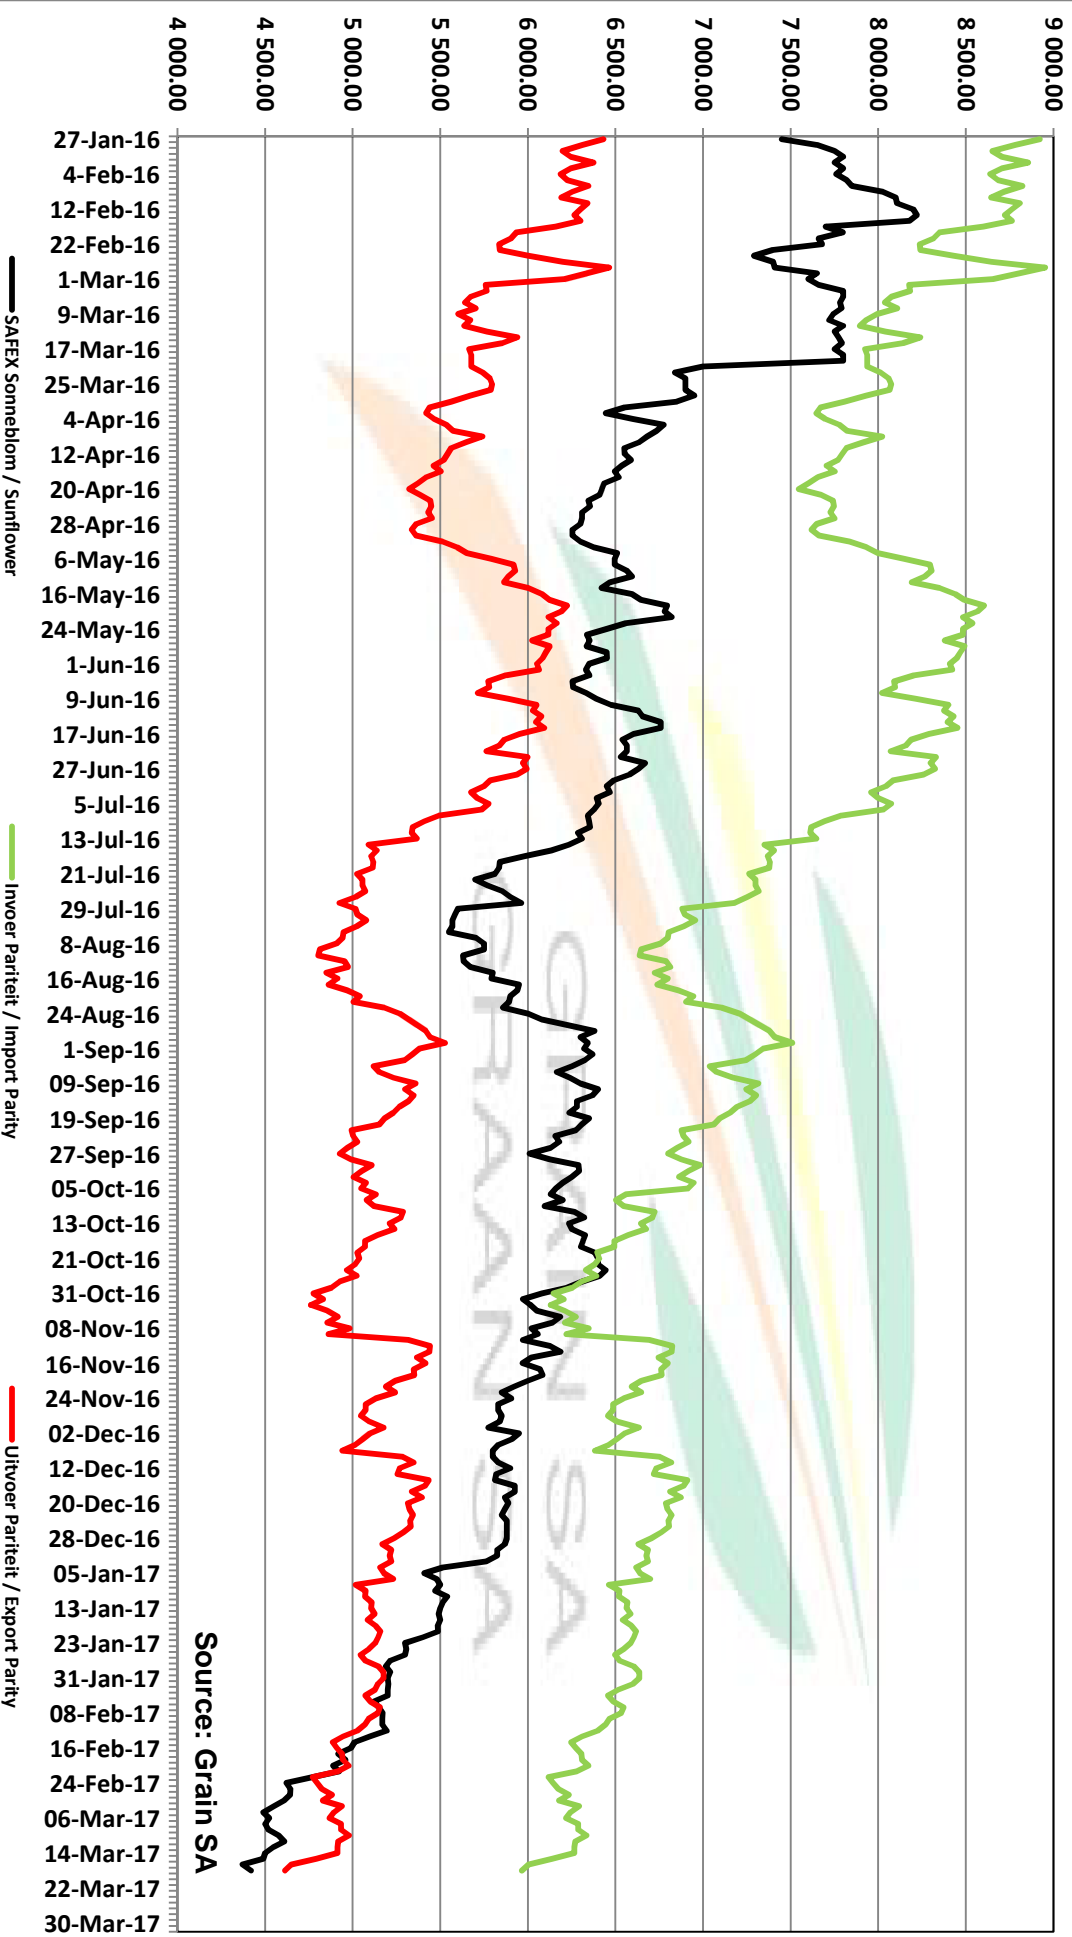

PRICES OF EU SUNFLOWER SEED DELIVERED IN RANDFONTEIN PRYSE VAN EU SONNEBLOMSAAD GELEWER IN RANDFONTEIN

Source: Grain SA

PRICES OF EU SUNFLOWER SEED DELIVERED IN RANDFONTEIN PRYSE VAN EU SONNEBLOMSAAD GELEWER IN RANDFONTEIN

Source: Grain SA

PRICES OF SOYBEAN SEED DELIVERED IN RANDFONTEIN PRYSE VAN SOJABOONSAAD GELEWER IN RANDFONTEIN

Source: Grain SA

PRICES OF ARGENTINIAN SOYBEAN SEED DELIVERED IN RANDFONTEIN PRYSE VAN ARGENTYNSE SOJABOONSAAD GELEWER IN RANDFONTEIN

Prices of Canola in the South Cape (Swellendam) Canolapryse in die Suid-Kaap (Swellendam)

Source: Grain SA

**PRICES OF PROCESSED AND GRADED USA CHOICE GRADE GROUNDNUTS (40/50) (RANDFONTEIN)
 PRYSE VAN UITGEDOP EN GESORTEERDE VSA KEURGRAAD GRONDBONE MET 'N PITGROOTTE VAN
 40/50 pitgrootte (RANDFONTEIN)**