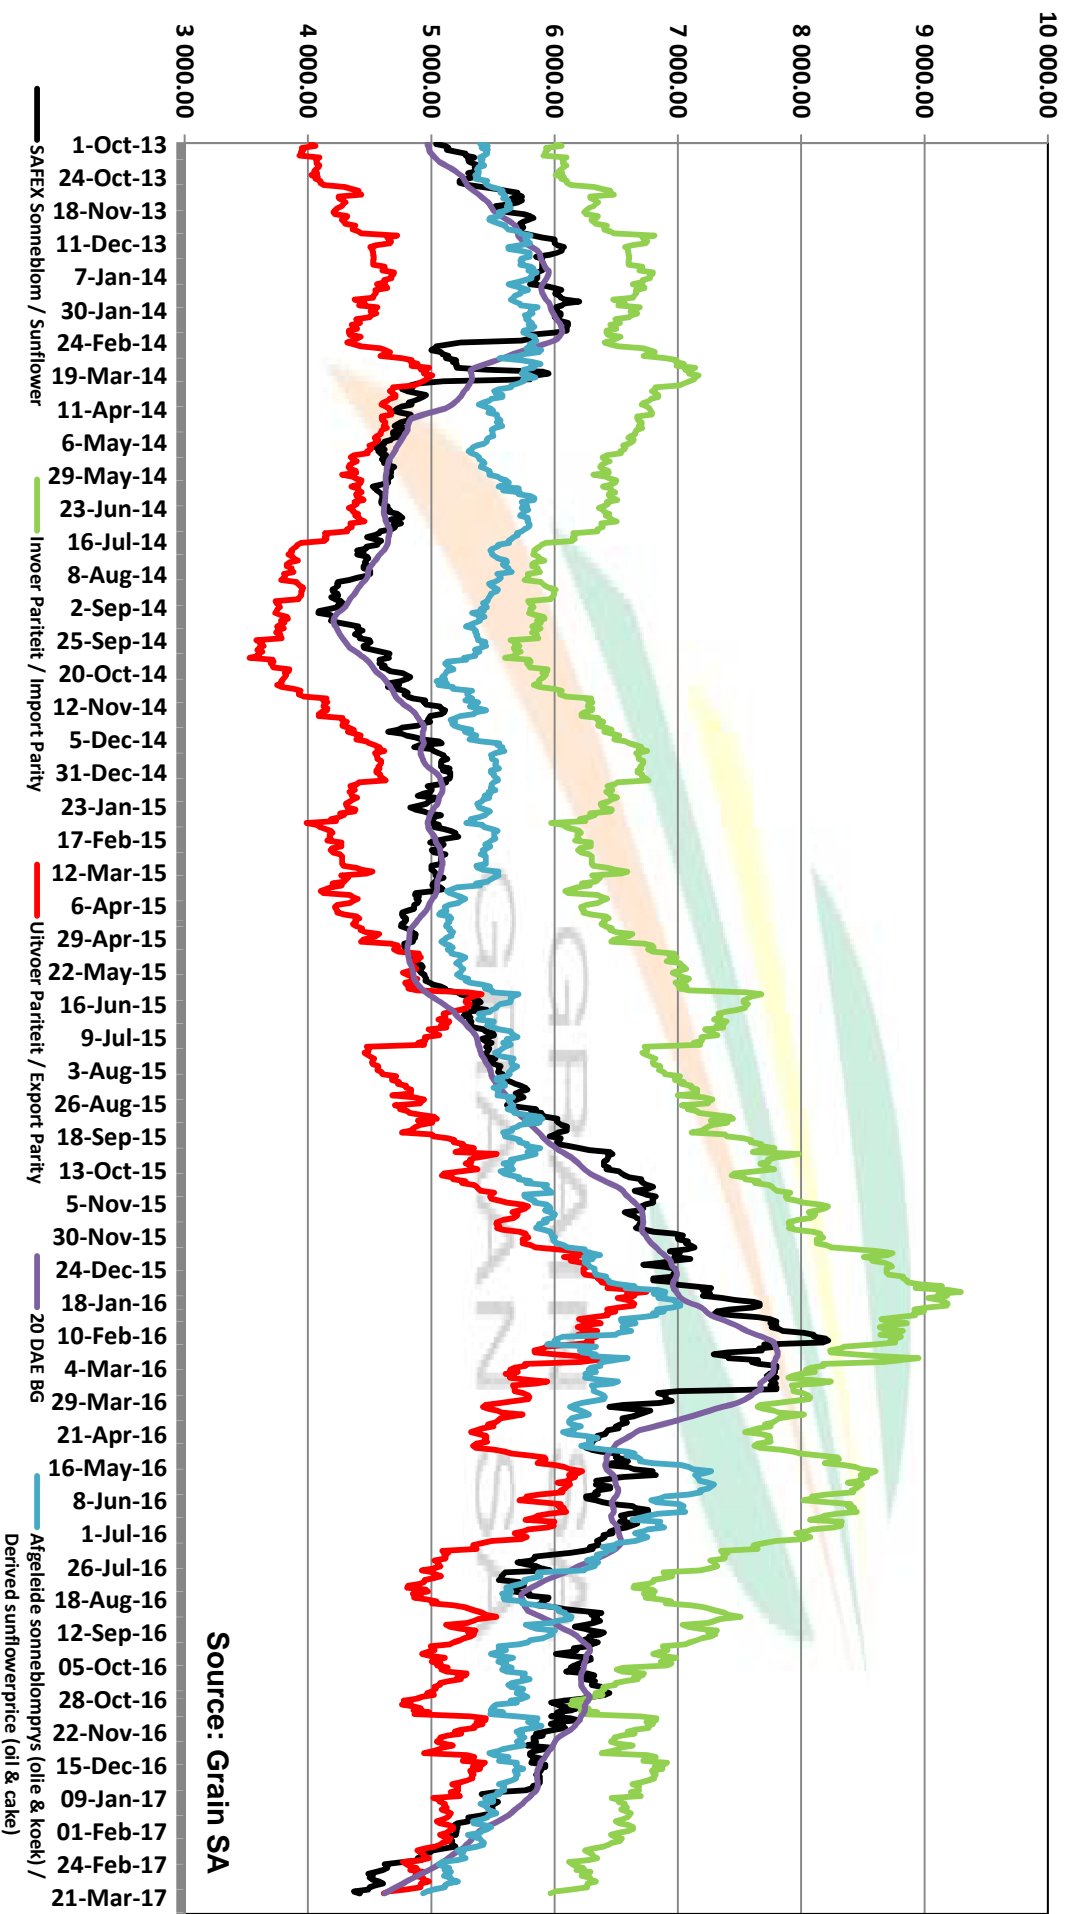

PRICES OF EU SUNFLOWER SEED DELIVERED IN RANDFONTEIN PRYSE VAN EU SONNEBLOMSAAD GELEWER IN RANDFONTEIN

Source: Grain SA

PRICES OF EU SUNFLOWER SEED DELIVERED IN RANDFONTEIN PRYSE VAN EU SONNEBLOMSAAD GELEWER IN RANDFONTEIN

Source: Grain SA

PRICES OF SOYBEAN SEED DELIVERED IN RANDFONTEIN PRYSE VAN SOJABOONSAAD GELEWER IN RANDFONTEIN

Source: Grain SA

PRICES OF ARGENTINIAN SOYBEAN SEED DELIVERED IN RANDFONTEIN PRYSE VAN ARGENTYNSE SOJABOONSAAD GELEWER IN RANDFONTEIN

PRICES OF DERIVED SOYBEAN DELIVERED IN RANDFONTEIN PRYSE VAN AFGELEIDE SOJABONE GELEWER IN RANDFONTEIN

Source: GrainSA

PRICES OF SOYBEAN CRUSHING MARGIN PRYSE VAN SOJABOON PERSMARGE

Source: Grain SA

PRICES OF BRAZILIAN SOYBEAN DELIVERED IN RANDFONTHEIN PRYSE VAN BRASILIAANSE SOJABONE GELEWER IN RANDFONTHEIN

Prices of Canola in the South Cape (Swellendam) Canolapryse in die Suid-Kaap (Swellendam)

Source: Grain SA

**PRICES OF PROCESSED AND GRADED USA CHOICE GRADE GROUNDNUTS (40/50) (RANDFONTEIN)
 PRYSE VAN UITGEDOP EN GESORTEERDE VSA KEURGRAAD GRONDBONE MET 'N PITGROOTTE VAN
 40/50 pitgrootte (RANDFONTEIN)**