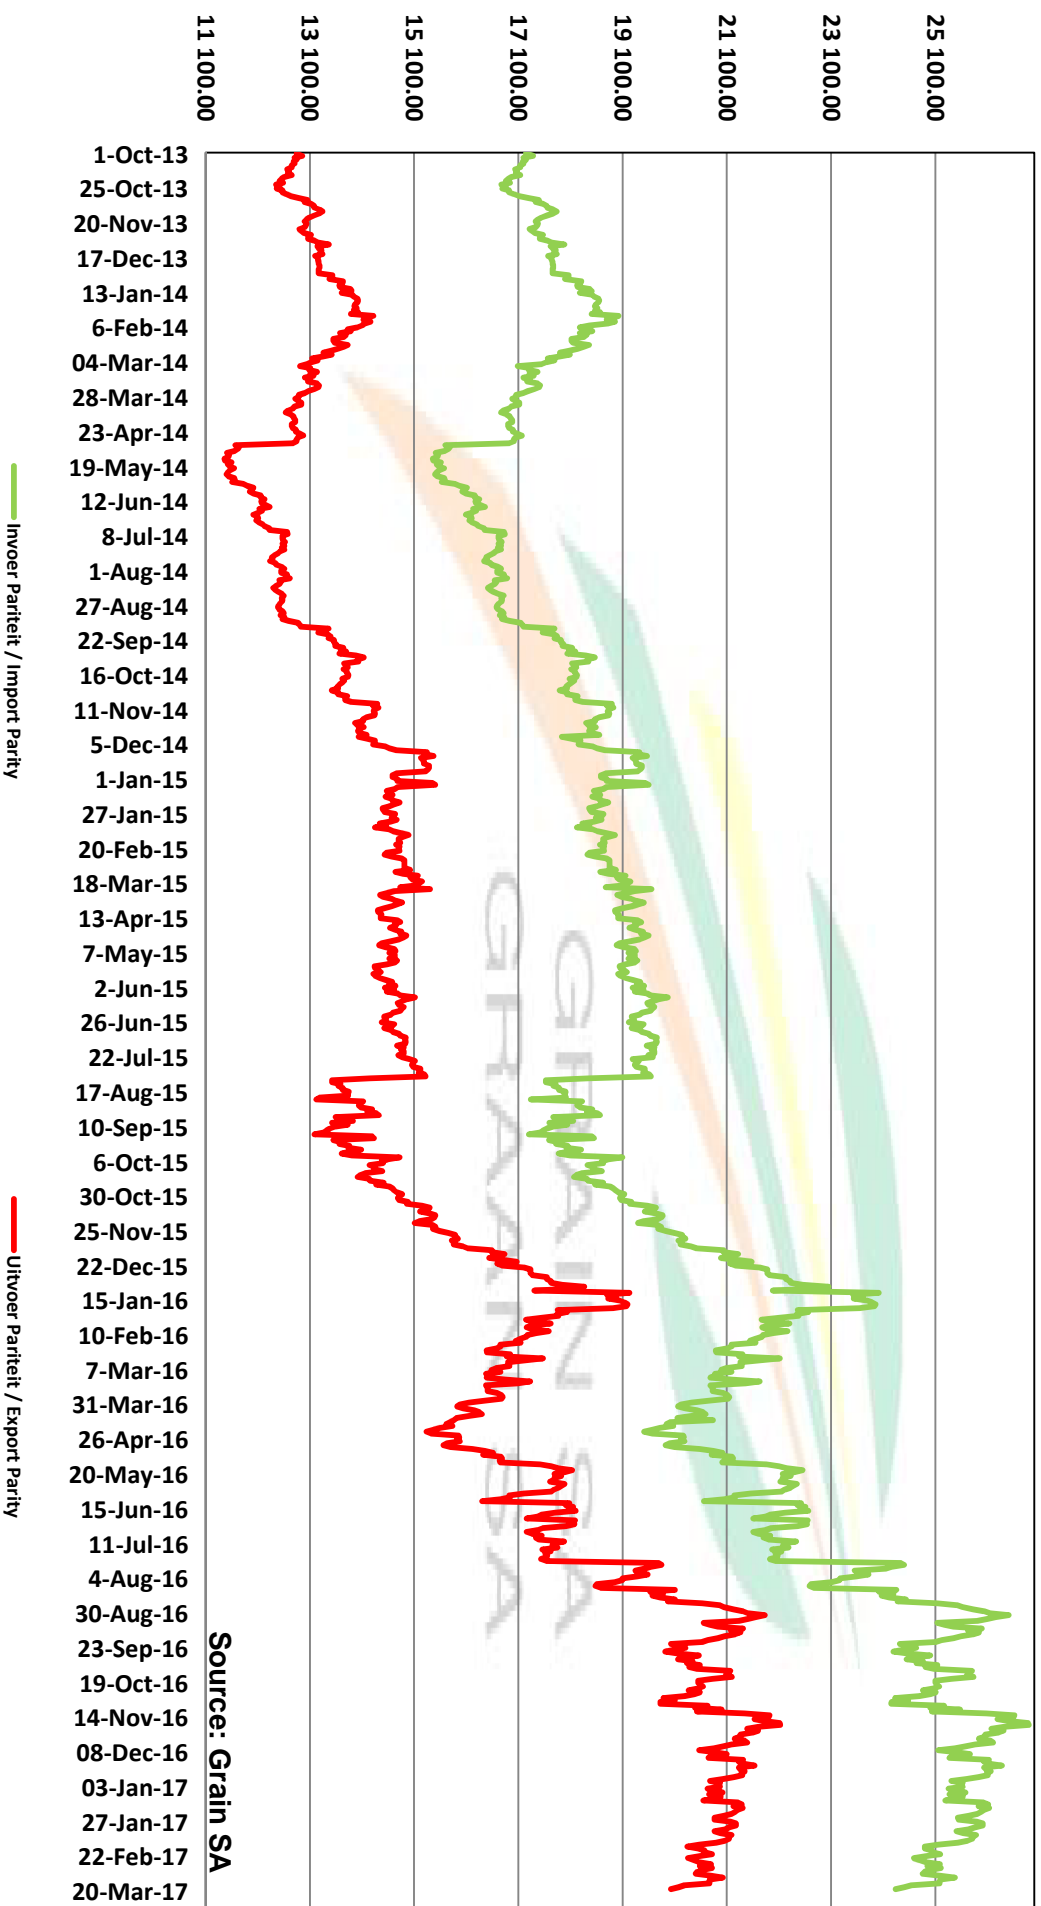

PRICES OF DERIVED SOYBEAN DELIVERED IN RANDFONTEIN PRYSE VAN AFGELEIDE SOJABONE GELEWER IN RANDFONTEIN

Source: GrainSA

PRICES OF SOYBEAN CRUSHING MARGIN PRYSE VAN SOJABOON PERSMARGE

Source: Grain SA

PRICES OF BRAZILIAN SOYBEAN DELIVERED IN RANDFONTHEIN PRYSE VAN BRASILIAANSE SOJABONE GELEWER IN RANDFONTHEIN

Prices of Canola in the South Cape (Swellendam) Canolapryse in die Suid-Kaap (Swellendam)

Source: Grain SA

**PRICES OF PROCESSED AND GRADED USA CHOICE GRADE GROUNDNUTS (40/50) (RANDFONTEIN)
 PRYSE VAN UITGEDOP EN GESORTEERDE VSA KEURGRAAD GRONDBONE MET 'N PITGROOTTE VAN
 40/50 pitgrootte (RANDFONTEIN)**