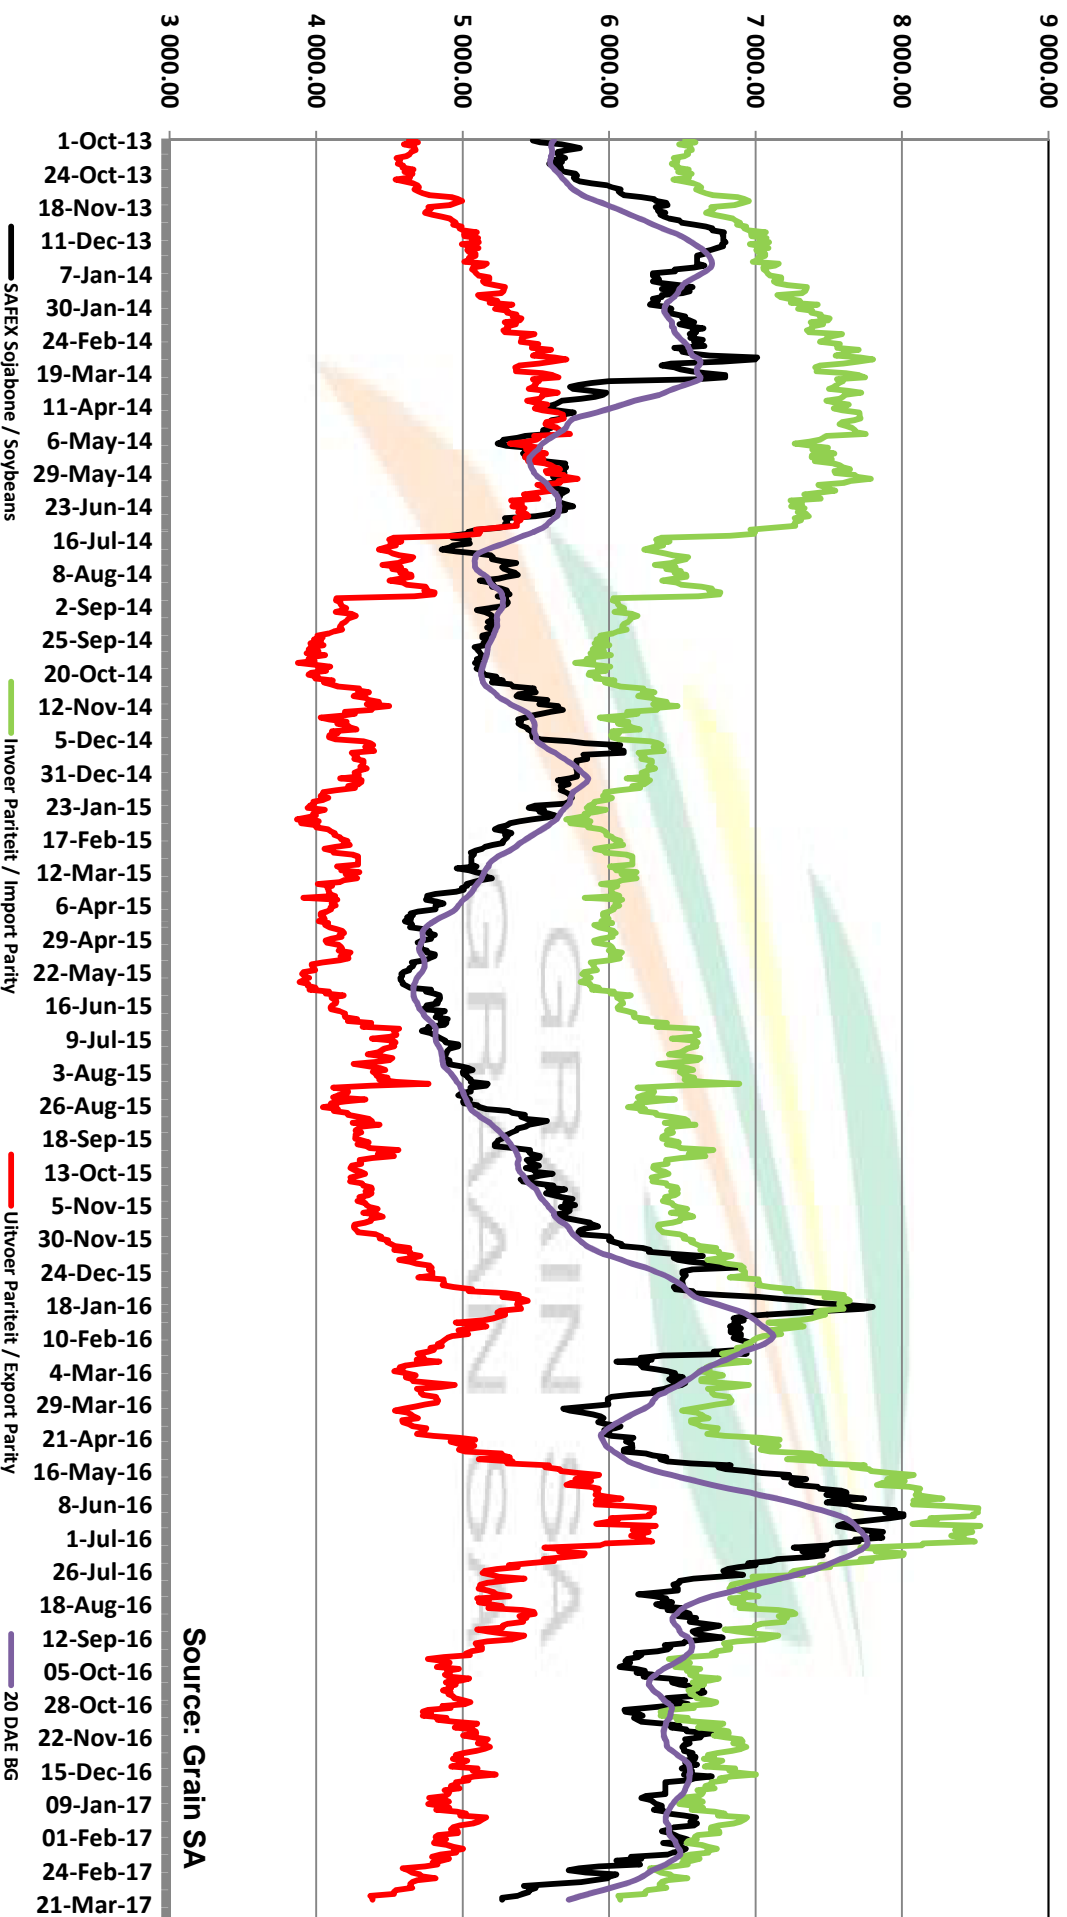

PRICES OF EU SUNFLOWER SEED DELIVERED IN RANDFONTEIN PRYSE VAN EU SONNEBLOMSAAD GELEWER IN RANDFONTEIN

Source: Grain SA

PRICES OF EU SUNFLOWER SEED DELIVERED IN RANDFONTEIN PRYSE VAN EU SONNEBLOMSAAD GELEWER IN RANDFONTEIN

Source: Grain SA

PRICES OF SOYBEAN SEED DELIVERED IN RANDFONTEIN PRYSE VAN SOJABOONSAAD GELEWER IN RANDFONTEIN

Source: Grain SA

PRICES OF ARGENTINIAN SOYBEAN SEED DELIVERED IN RANDFONTEIN PRYSE VAN ARGENTYNSE SOJABOONSAAD GELEWER IN RANDFONTEIN

Prices of Canola in the South Cape (Swellendam) Canolapryse in die Suid-Kaap (Swellendam)

Source: Grain SA

**PRICES OF PROCESSED AND GRADED USA CHOICE GRADE GROUNDNUTS (40/50) (RANDFONTEIN)
 PRYSE VAN UITGEDOP EN GESORTEERDE VSA KEURGRAAD GRONDBONE MET 'N PITGROOTTE VAN
 40/50 pitgrootte (RANDFONTEIN)**