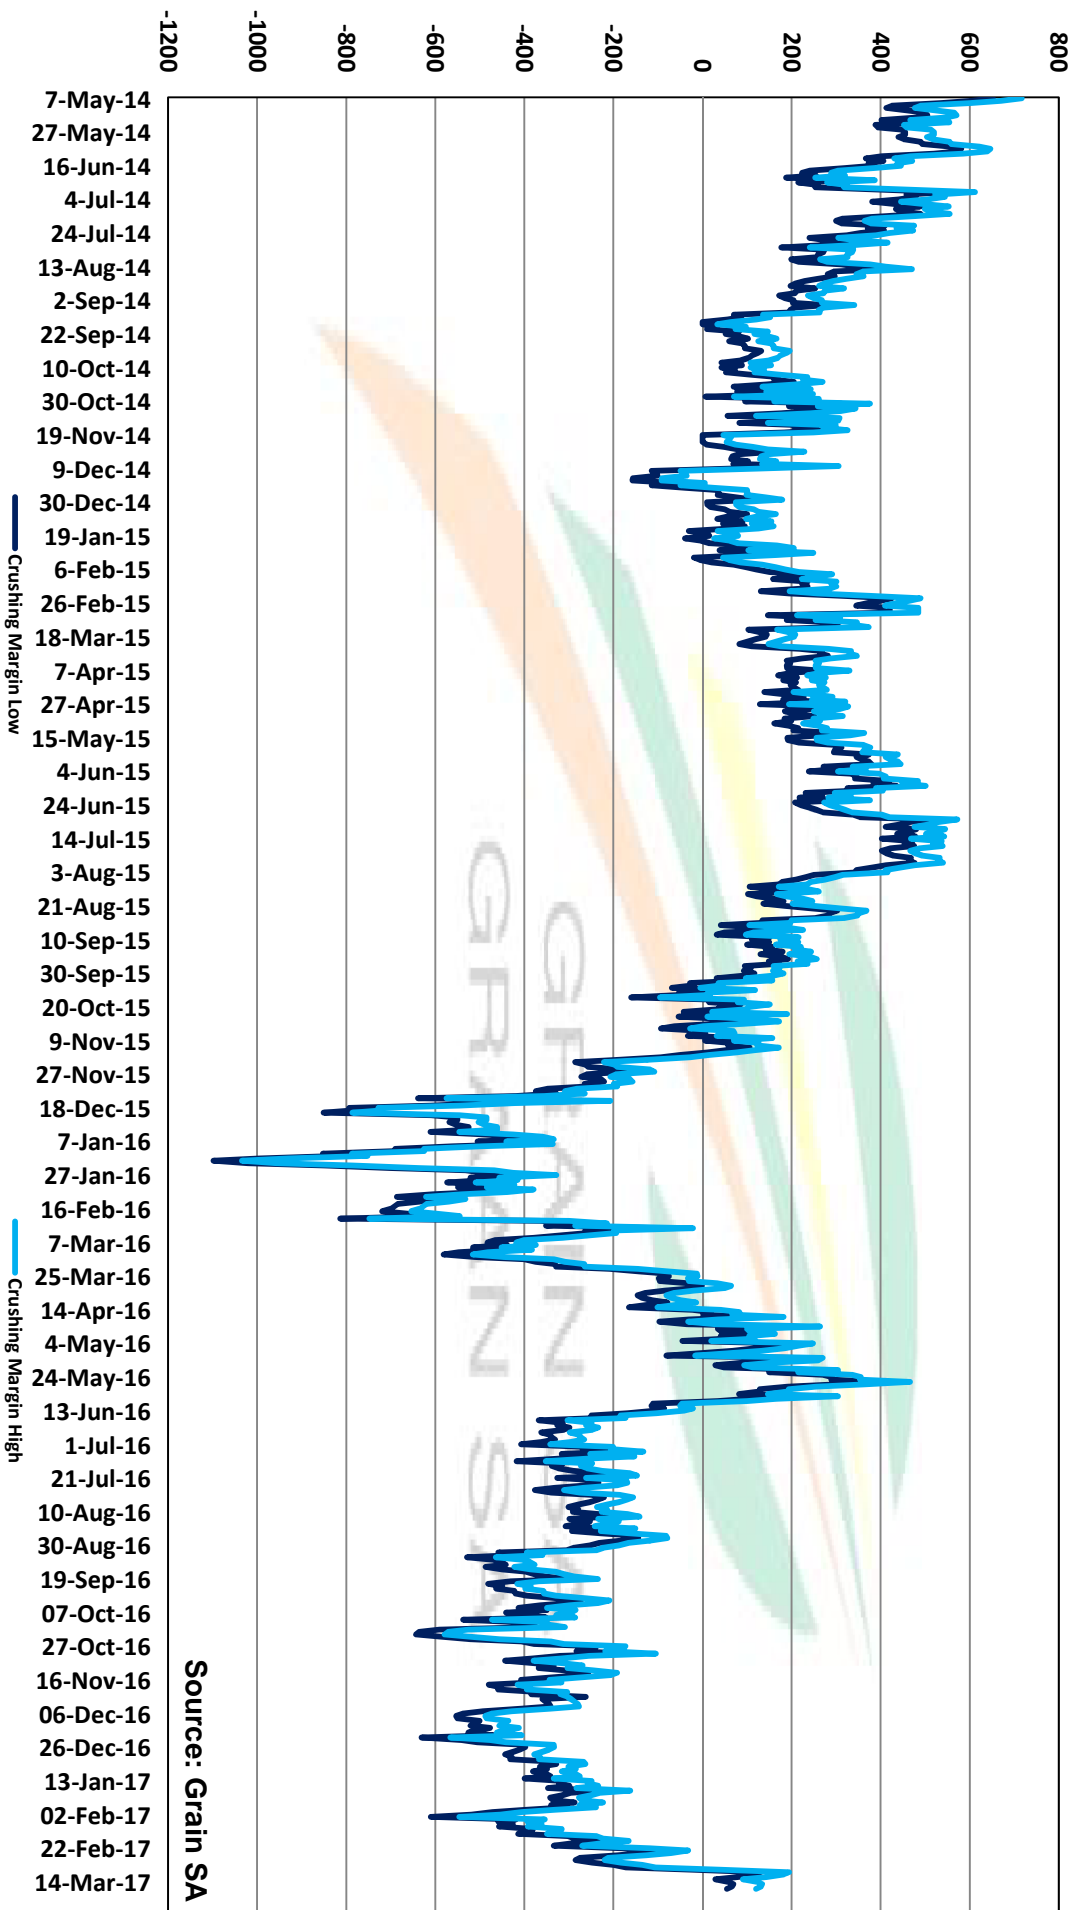

PRICES OF SOYBEAN CRUSHING MARGIN PRYSE VAN SOJABOON PERSMARGE

Source: Grain SA