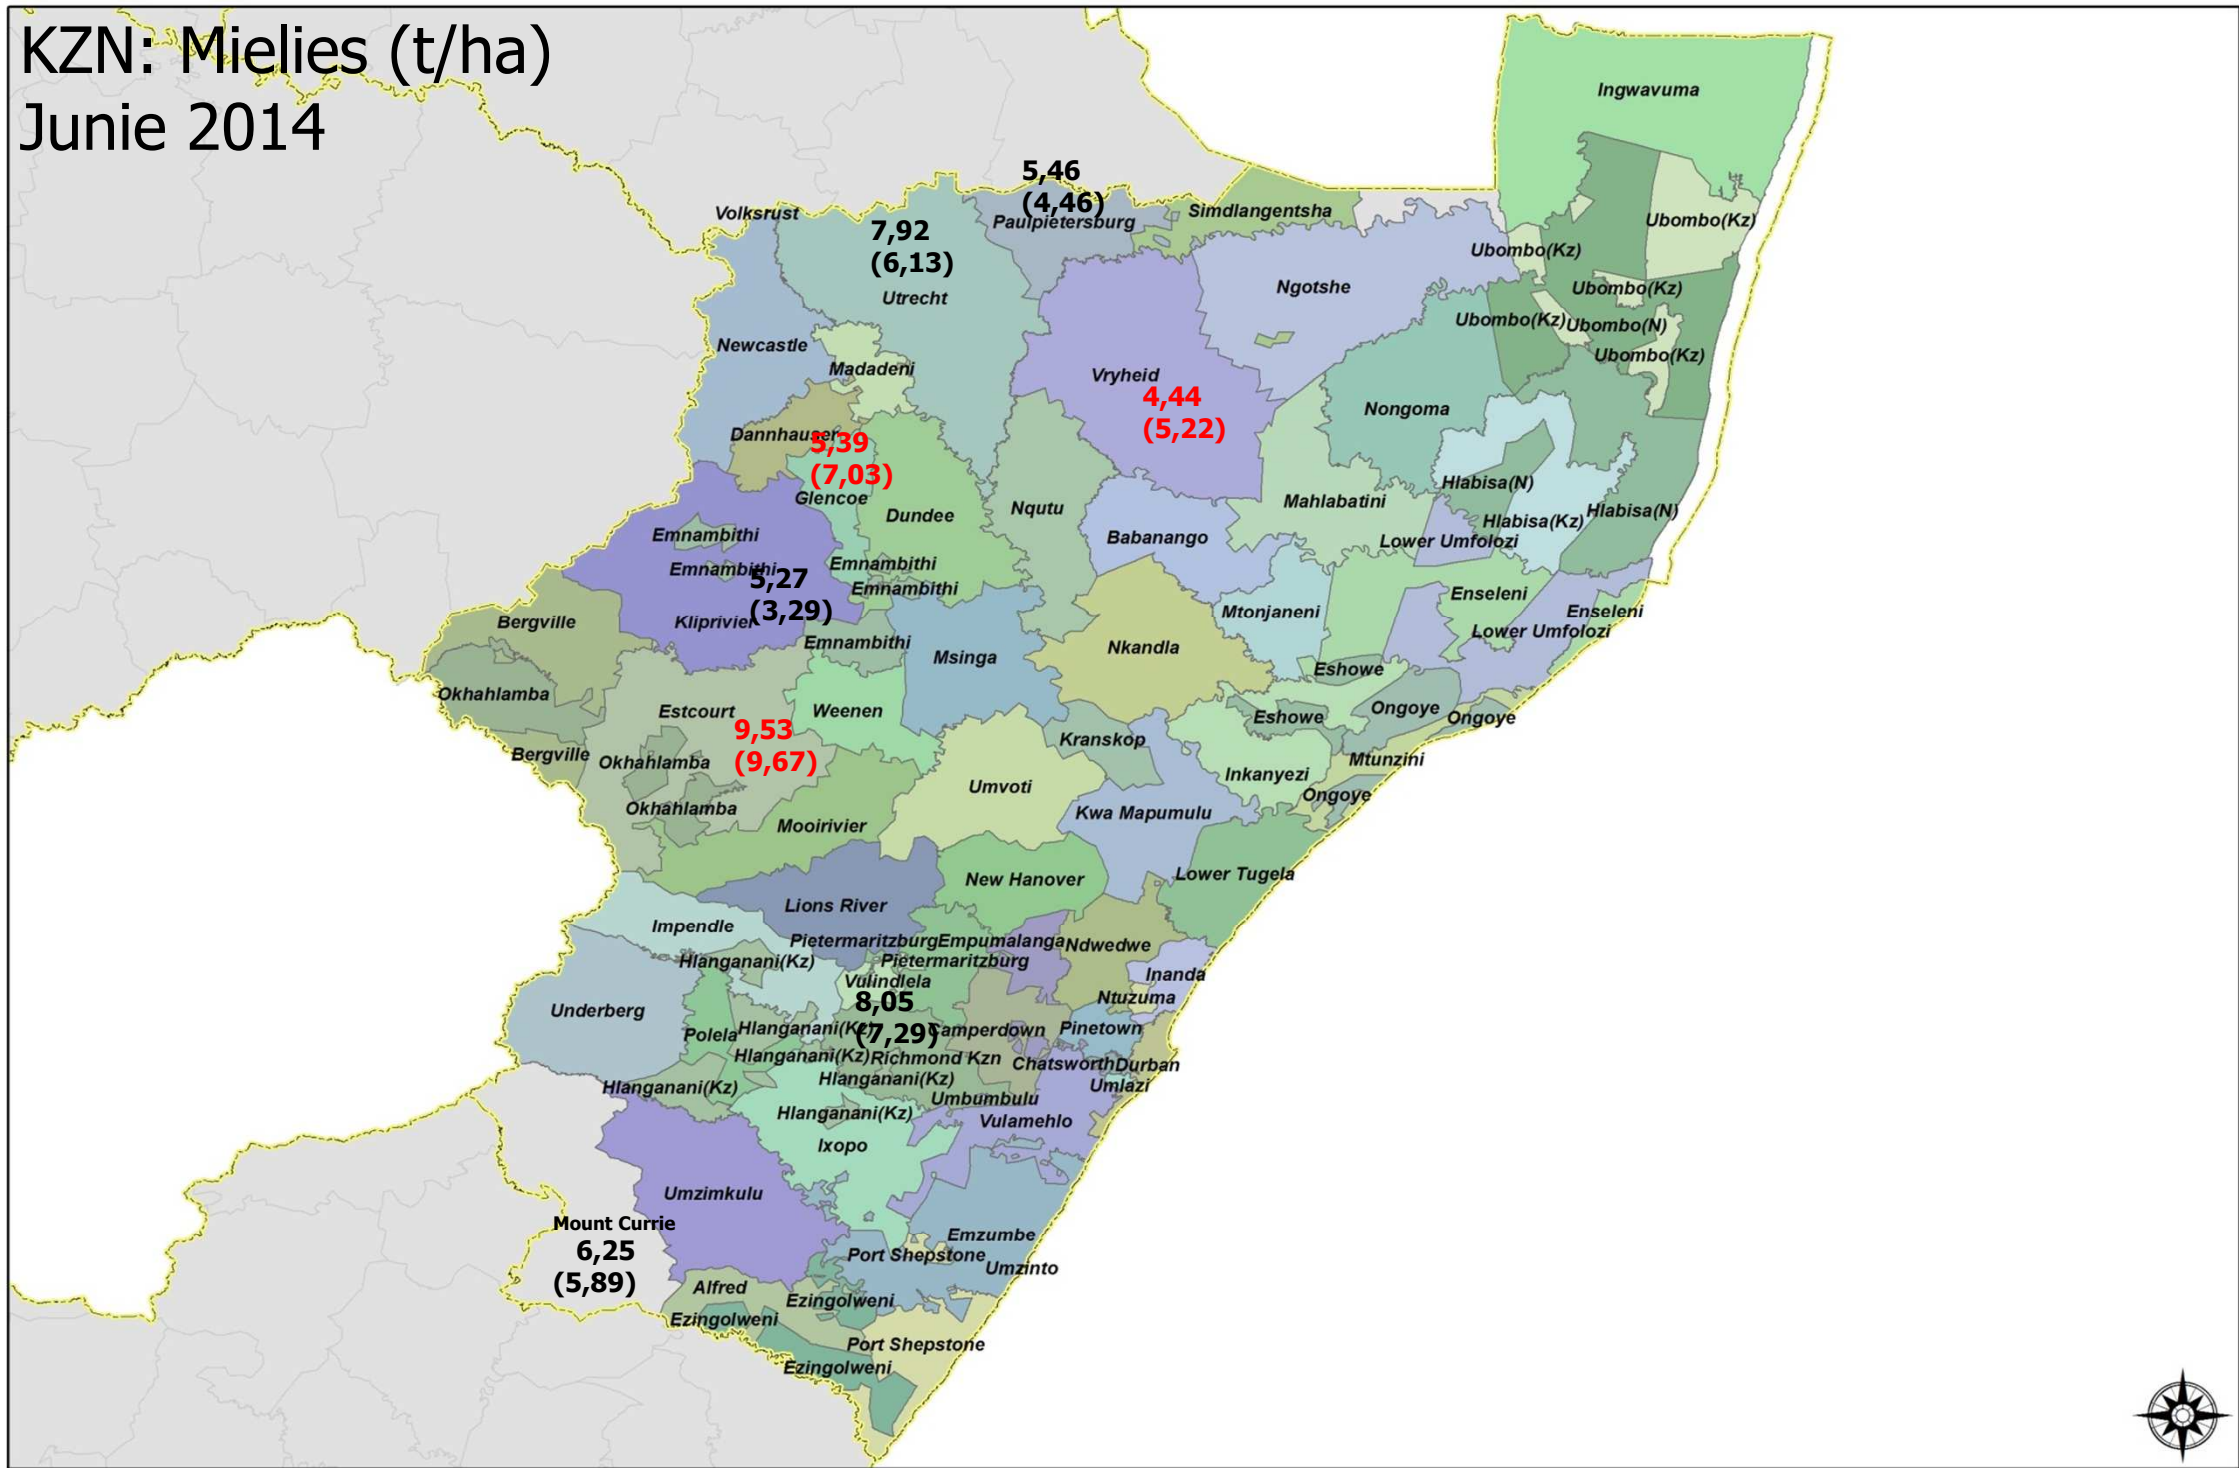

## Junie 2014

**Magisterial districts: Mpumalanga**

## Junie 2014

**Magisterial districts: Gauteng**

# KZN: Mielies (t/ha)

Junie 2014

Magisterial districts: KwaZulu-Natal

# Limpopo: Mielies (t/ha)

Junie 2014

Magisterial districts: Limpopo