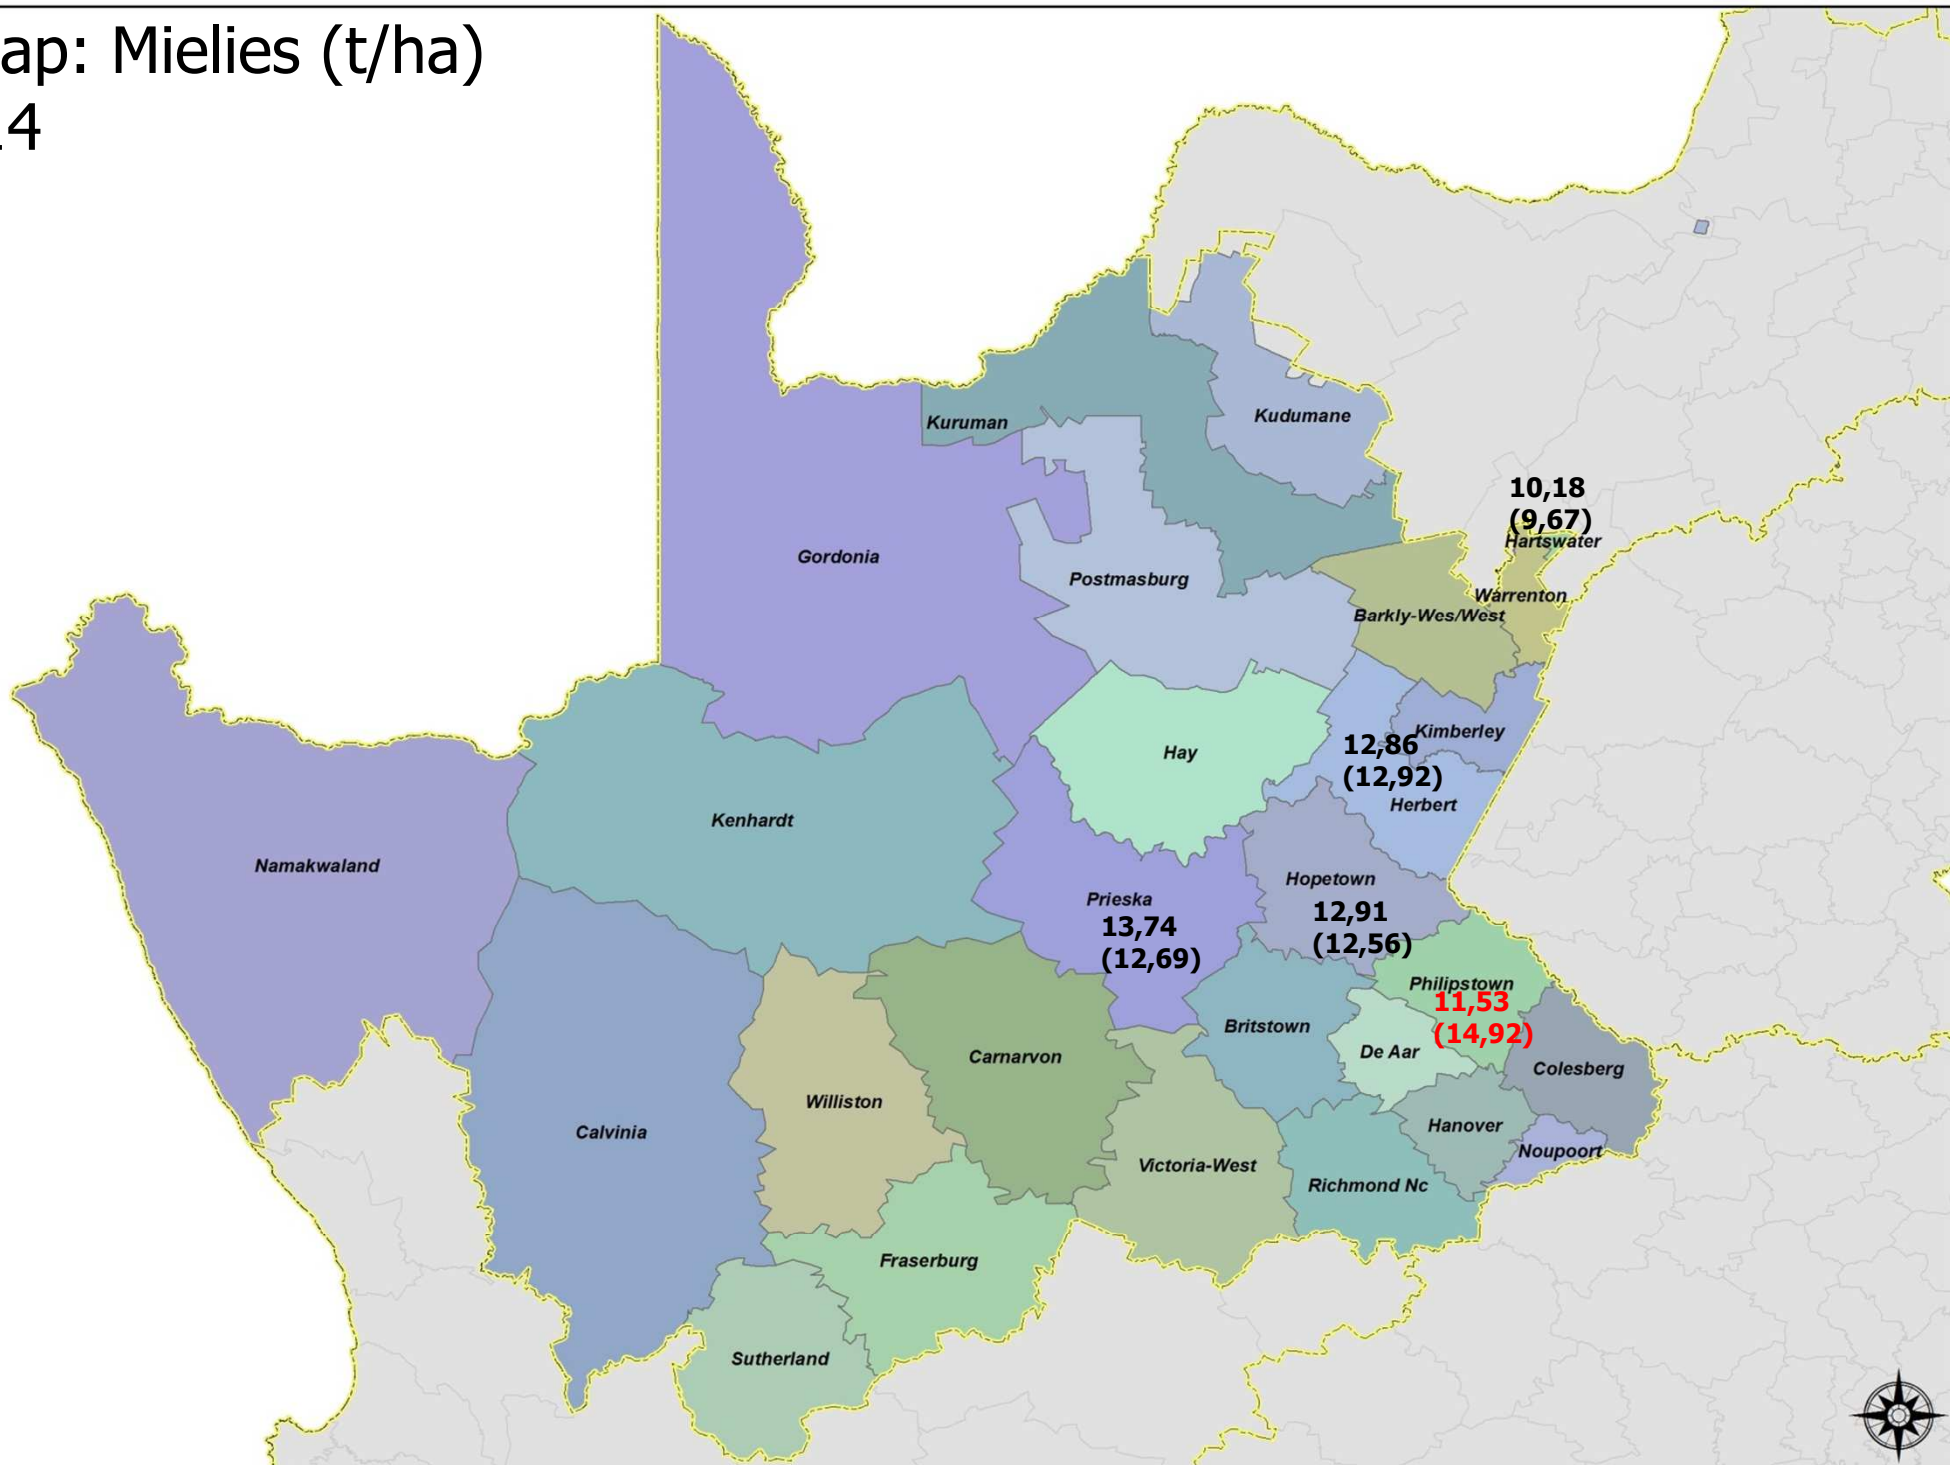

## Junie 2014

**Magisterial districts: Mpumalanga**

## Junie 2014

**Magisterial districts: Gauteng**

# Limpopo: Mielies (t/ha)

Junie 2014

Magisterial districts: Limpopo

# Noord-Kaap: Mielies (t/ha)

Junie 2014

Magisterial districts: Northern Cape