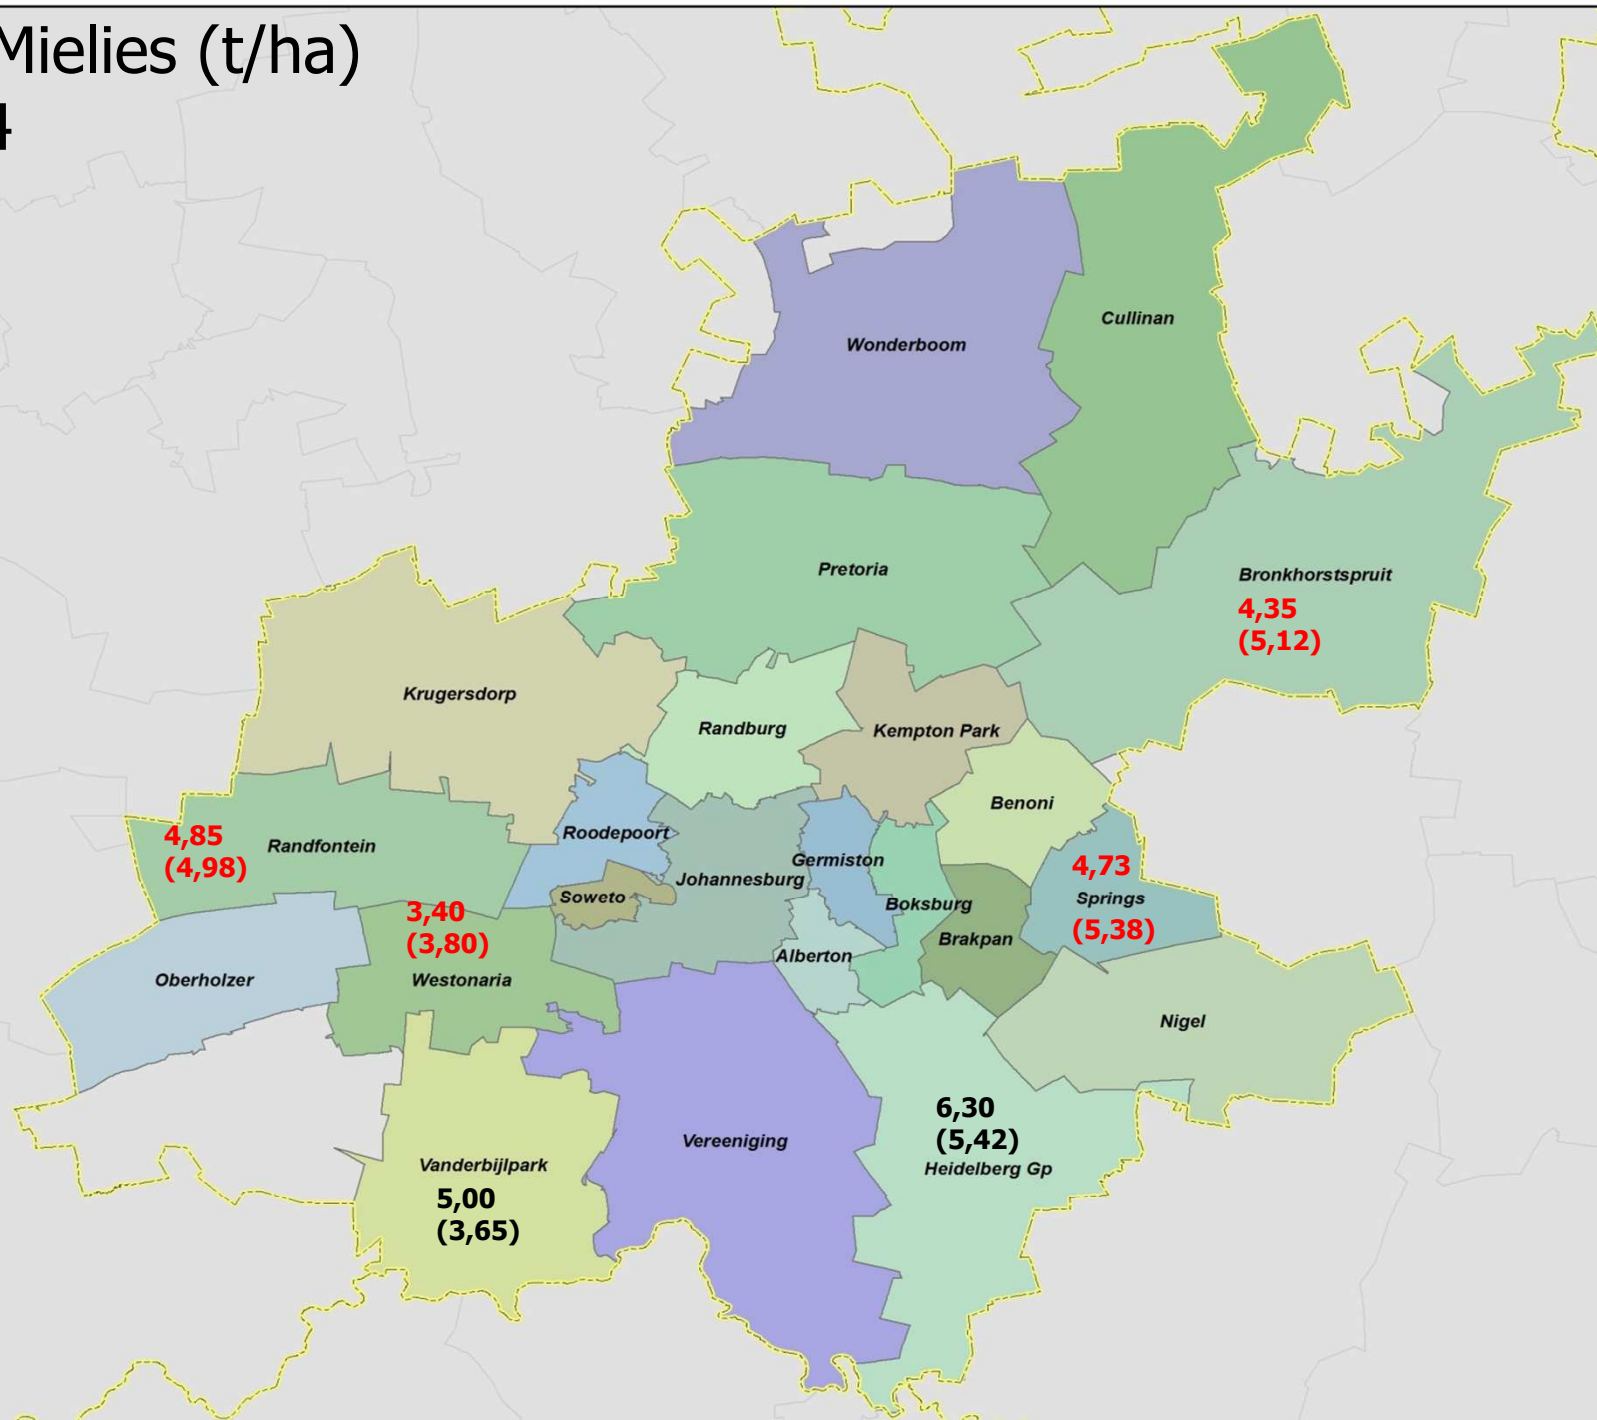

## Junie 2014

**Magisterial districts: Mpumalanga**

# Noordwes: Mielies (t/ha)

Junie 2014

Magisterial districts: North West

# Gauteng: Mielies (t/ha)

## Junie 2014

**Magisterial districts: Gauteng**