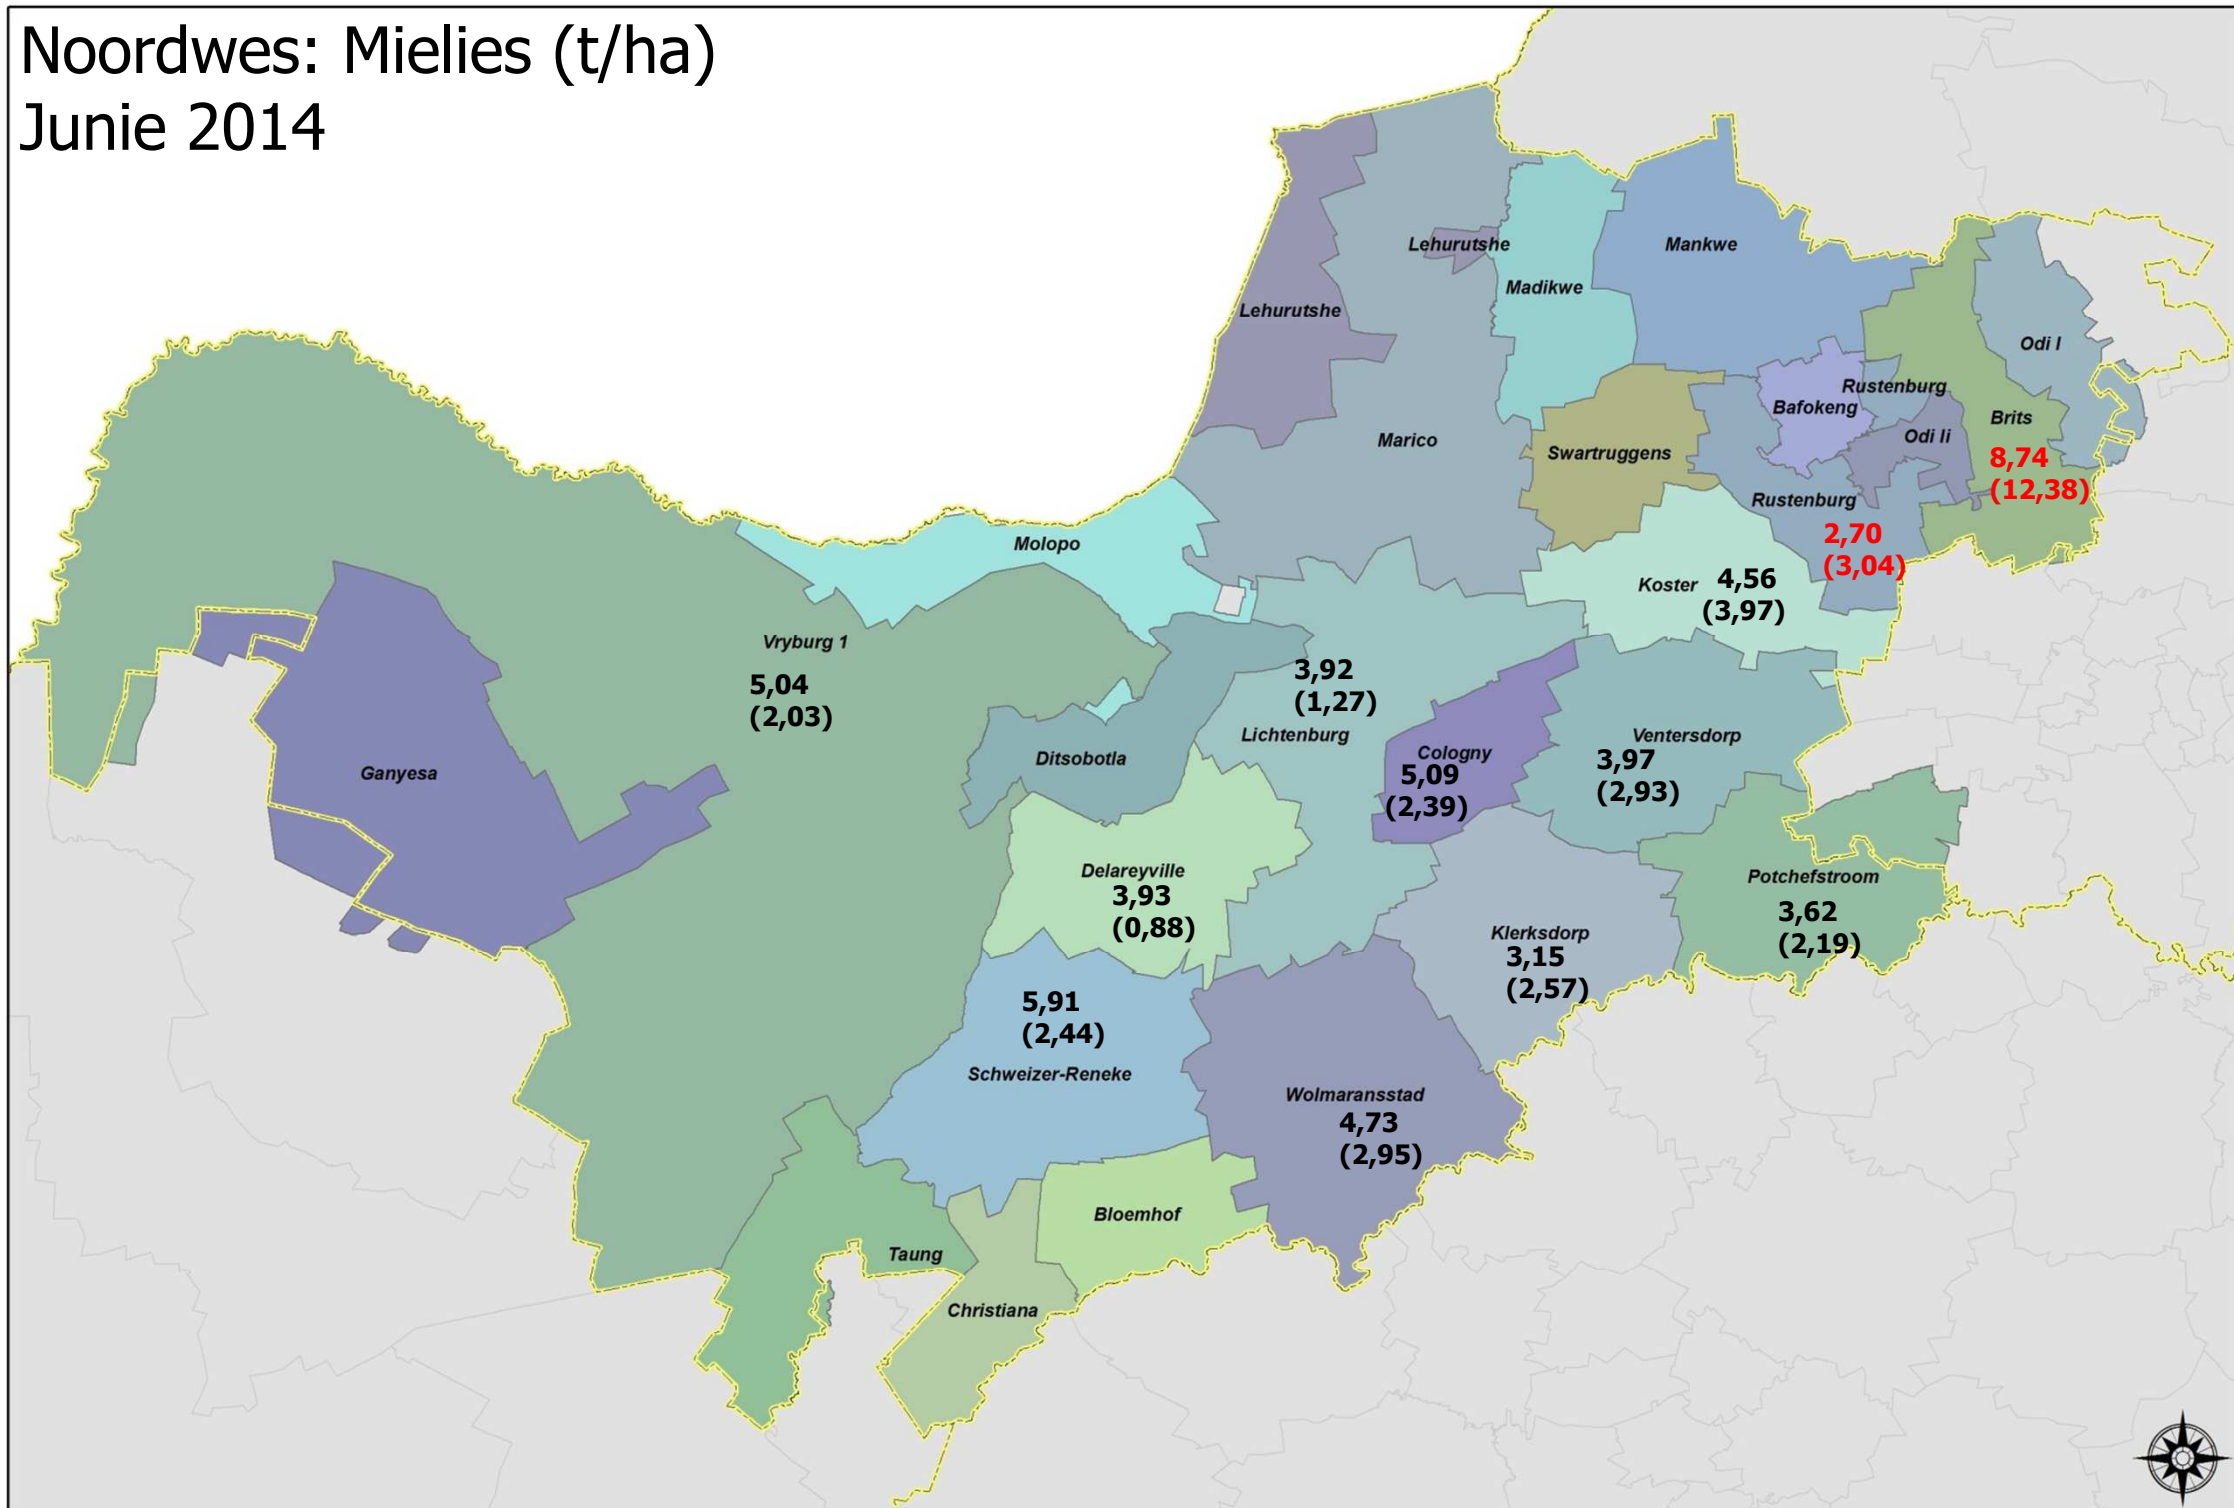

## Junie 2014

Magisterial districts: Free State

# Mpumalanga: Mielies (t/ha)

## Junie 2014

**Magisterial districts: Mpumalanga**

# Noordwes: Mielies (t/ha)

Junie 2014

Magisterial districts: North West