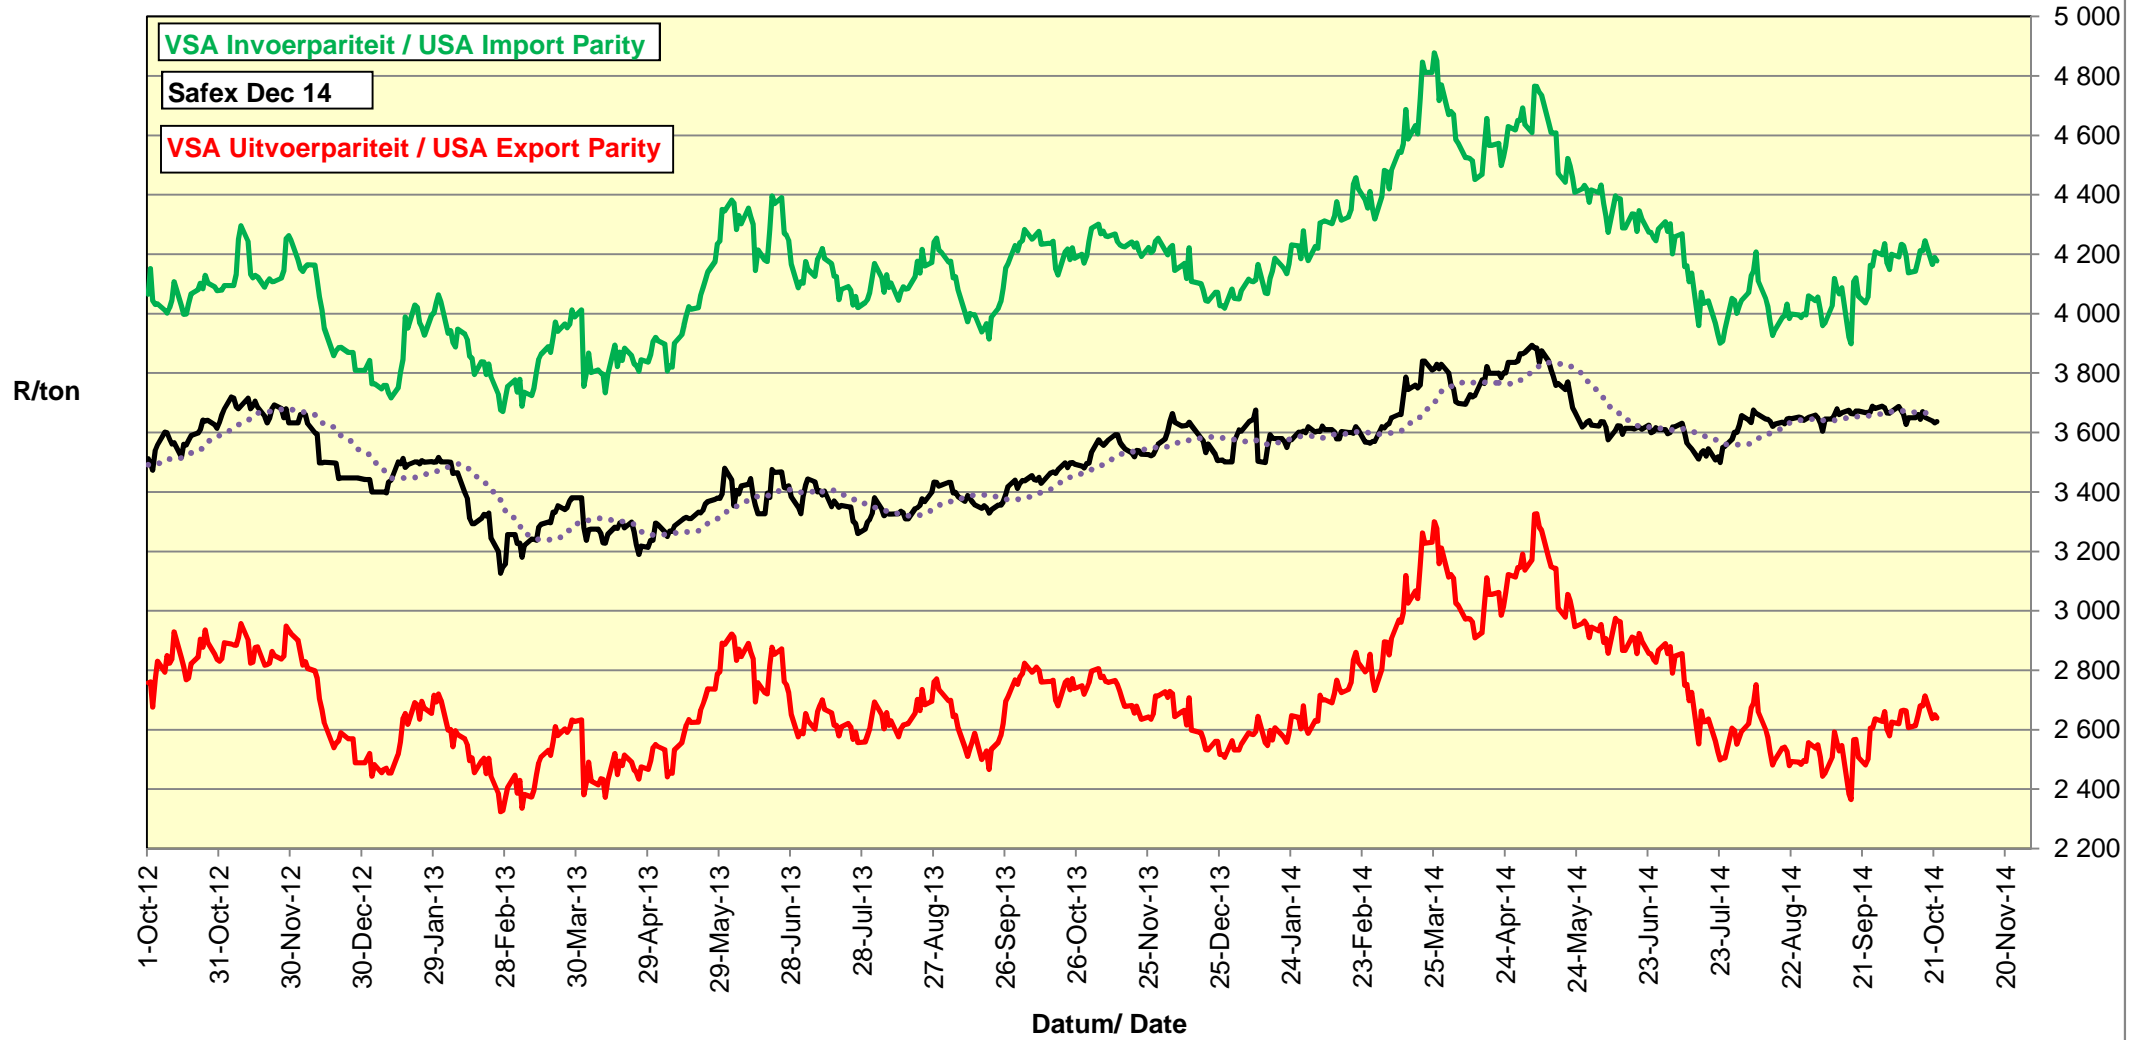

PRYSE VAN HRW KORING VIR LEWERING IN DESEMBER 2014 (RANDFONTEIN)
PRICES OF HRW WHEAT DELIVERED IN DECEMBER 2014 (RANDFONTEIN)