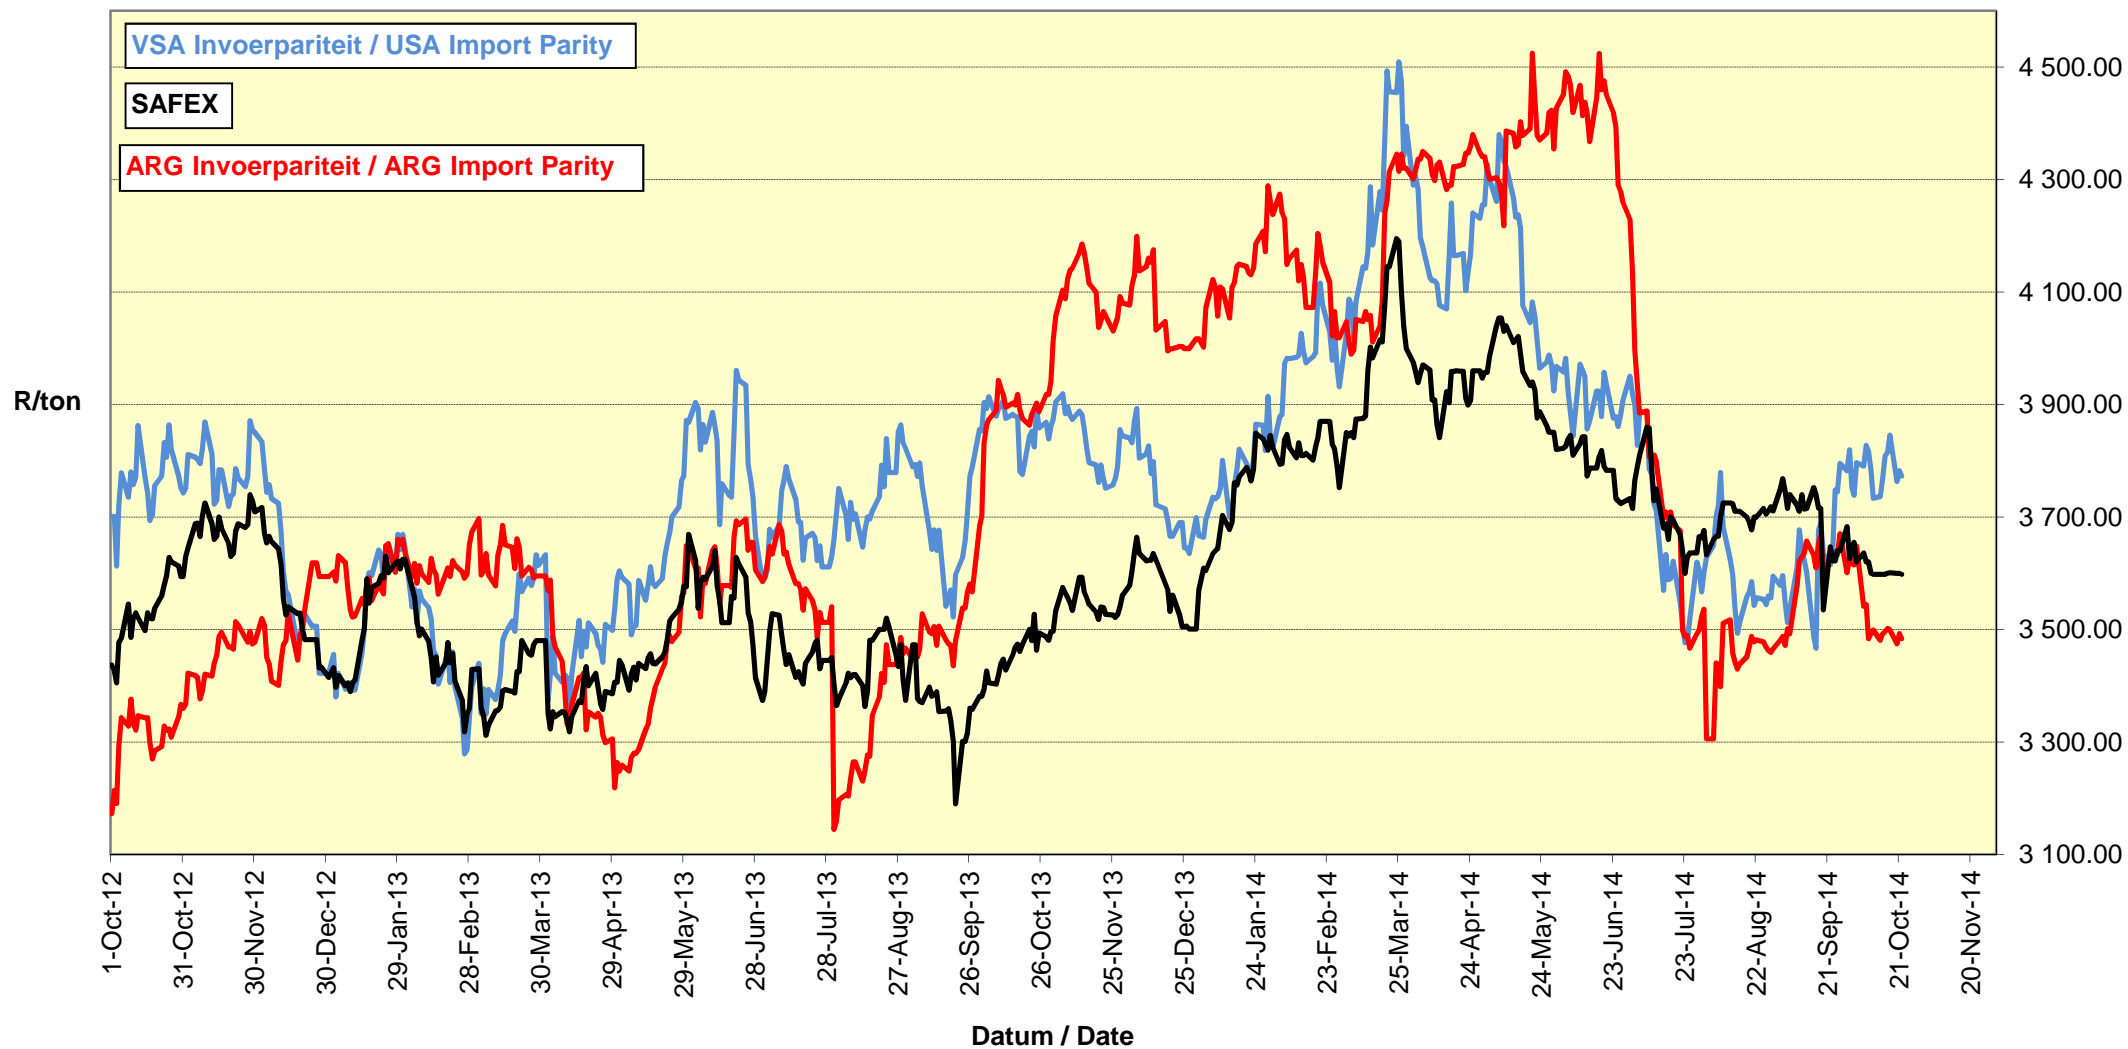

PRYSE VAN KORING GELEWER IN RANDFONTEIN PRICES OF WHEAT DELIVERED IN RANDFONTEIN

PRYSE VAN RSA EN DUITSE KORING GELEWER IN RANDFONTEIN PRICES OF RSA AND GERMAN WHEAT DELIVERED IN RANDFONTEIN

PRYSE VAN HRW KORING VIR LEWERING IN DESEMBER 2014 (RANDFONTEIN)
PRICES OF HRW WHEAT DELIVERED IN DECEMBER 2014 (RANDFONTEIN)

PRYSE VAN KORING GELEWER IN DURBAN HAWE PRICES OF WHEAT DELIVERED IN DURBAN HARBOUR

PRYSE VAN GARS GELEWER IN RANDFONTEIN PRICES OF BARLEY DELIVERED IN RANDFONTEIN

INVOERPARITEIT VAN VSA HRW KORING EN FRANSE VOERGARS IMPORT PARITY OF USA HRW AND FRANCE FEED BARLEY