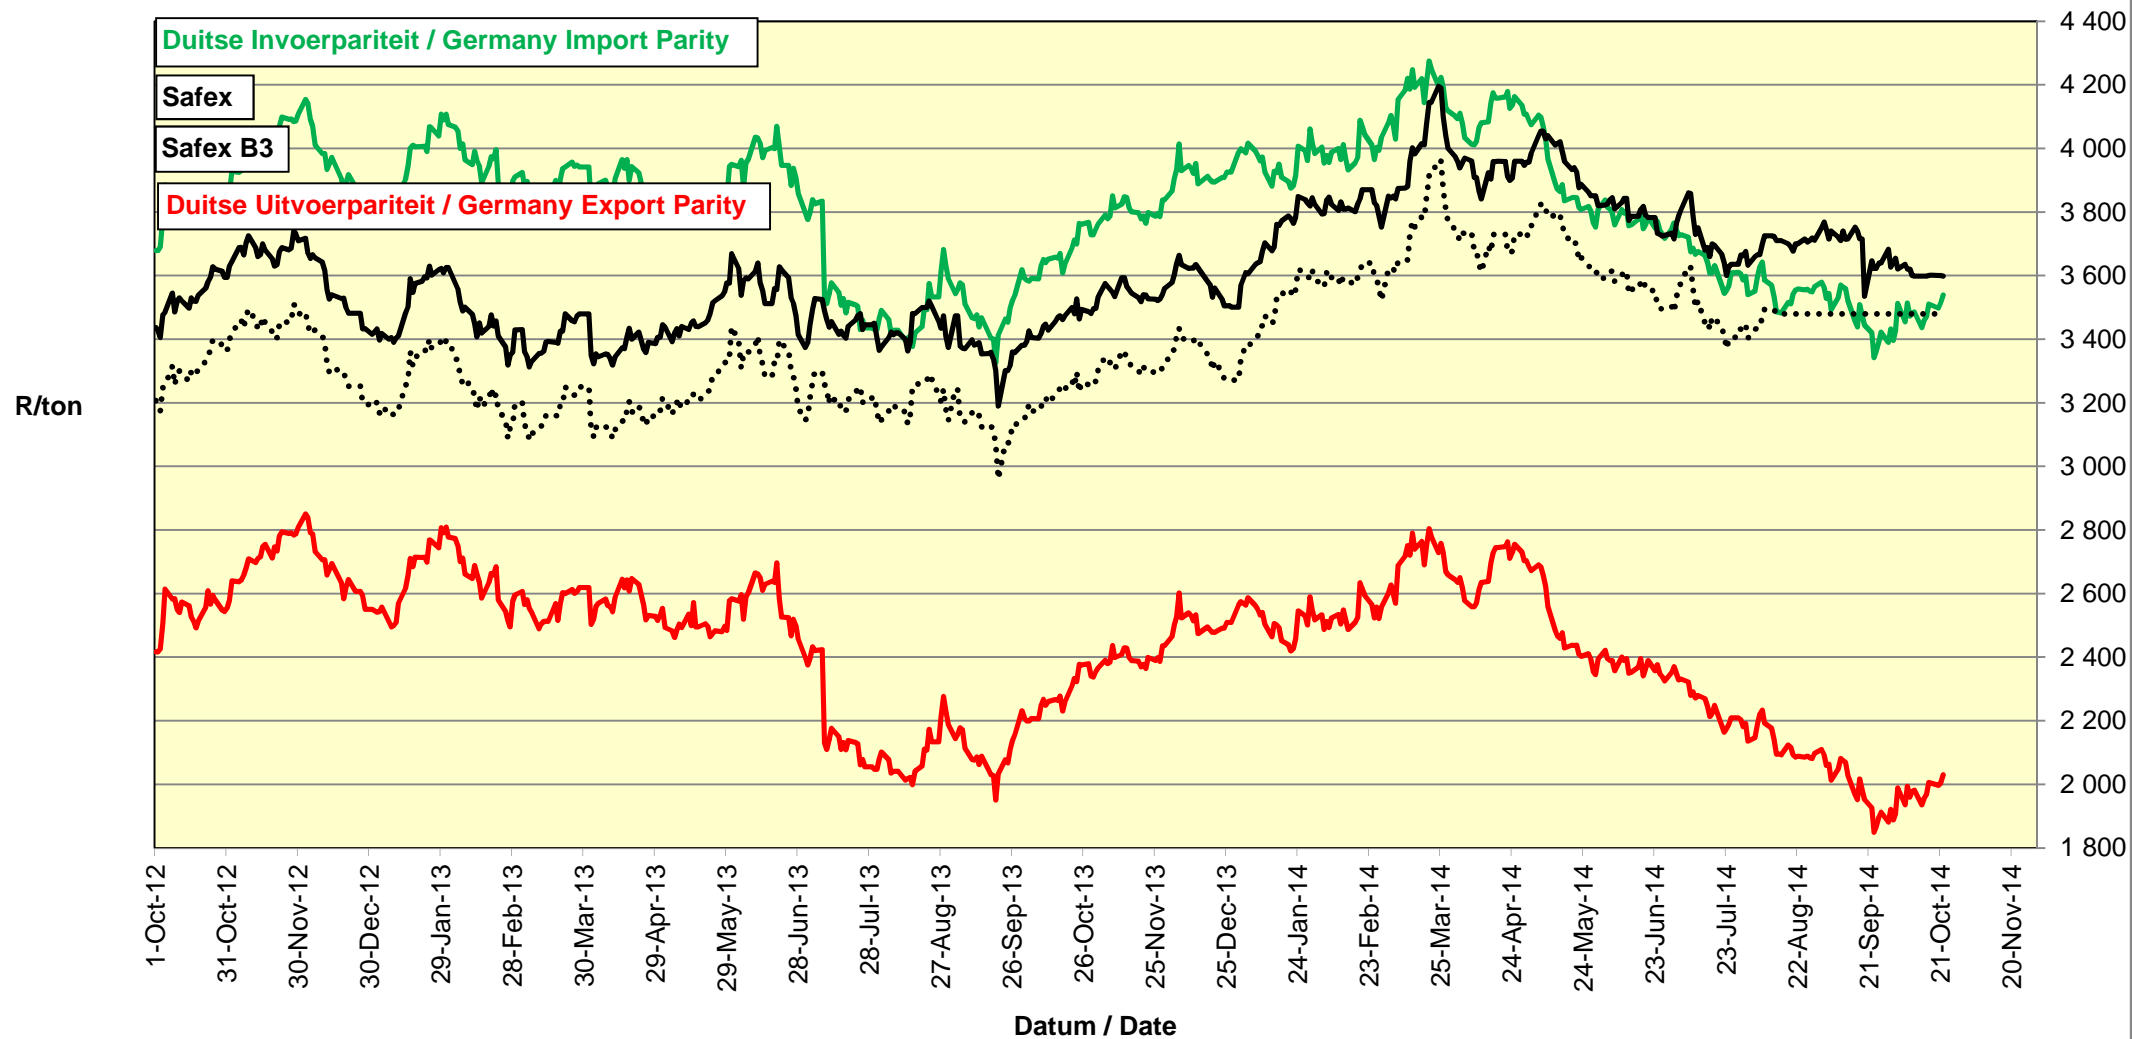

PRYSE VAN RSA EN DUITSE KORING GELEWER IN RANDFONTEIN PRICES OF RSA AND GERMAN WHEAT DELIVERED IN RANDFONTEIN