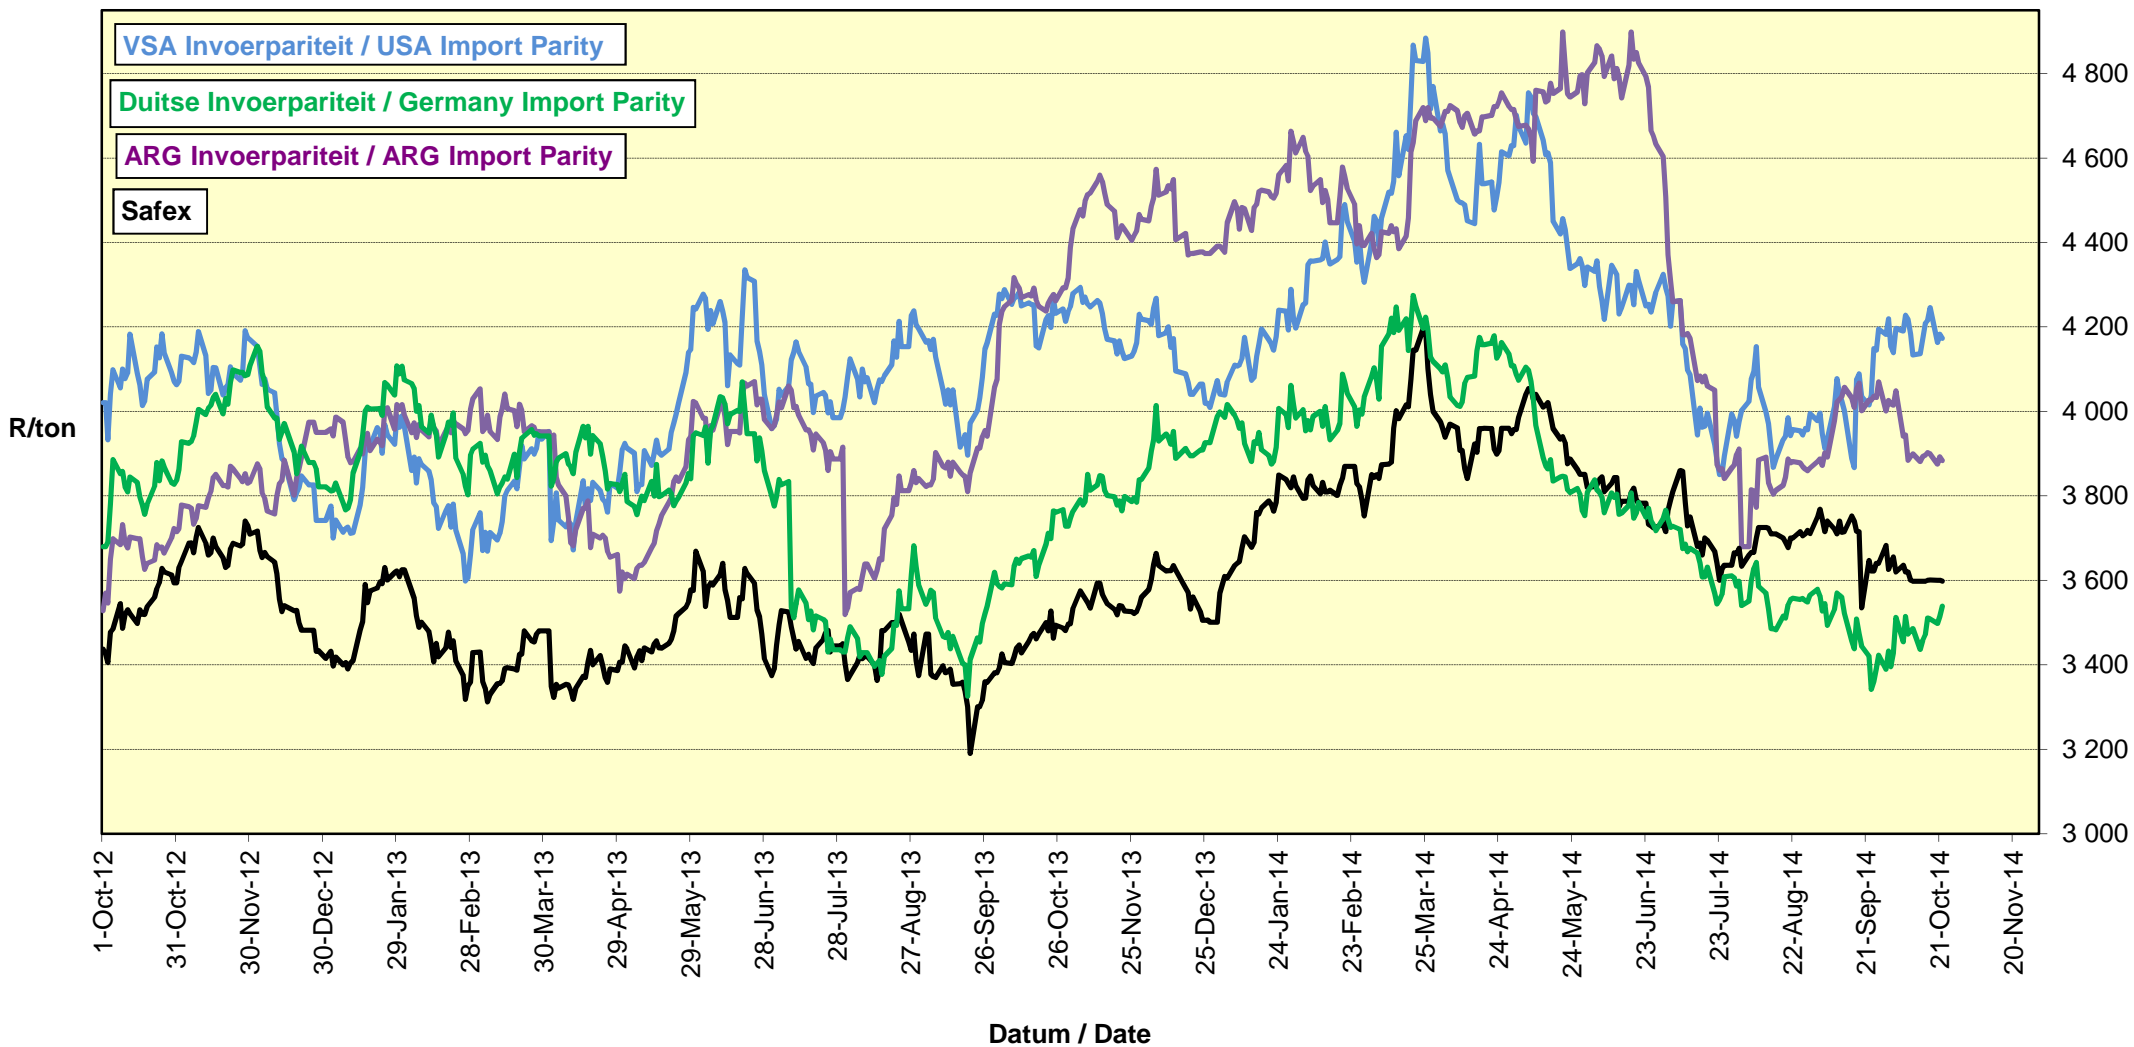

PRYSE VAN KORING GELEWER IN RANDFONTEIN PRICES OF WHEAT DELIVERED IN RANDFONTEIN