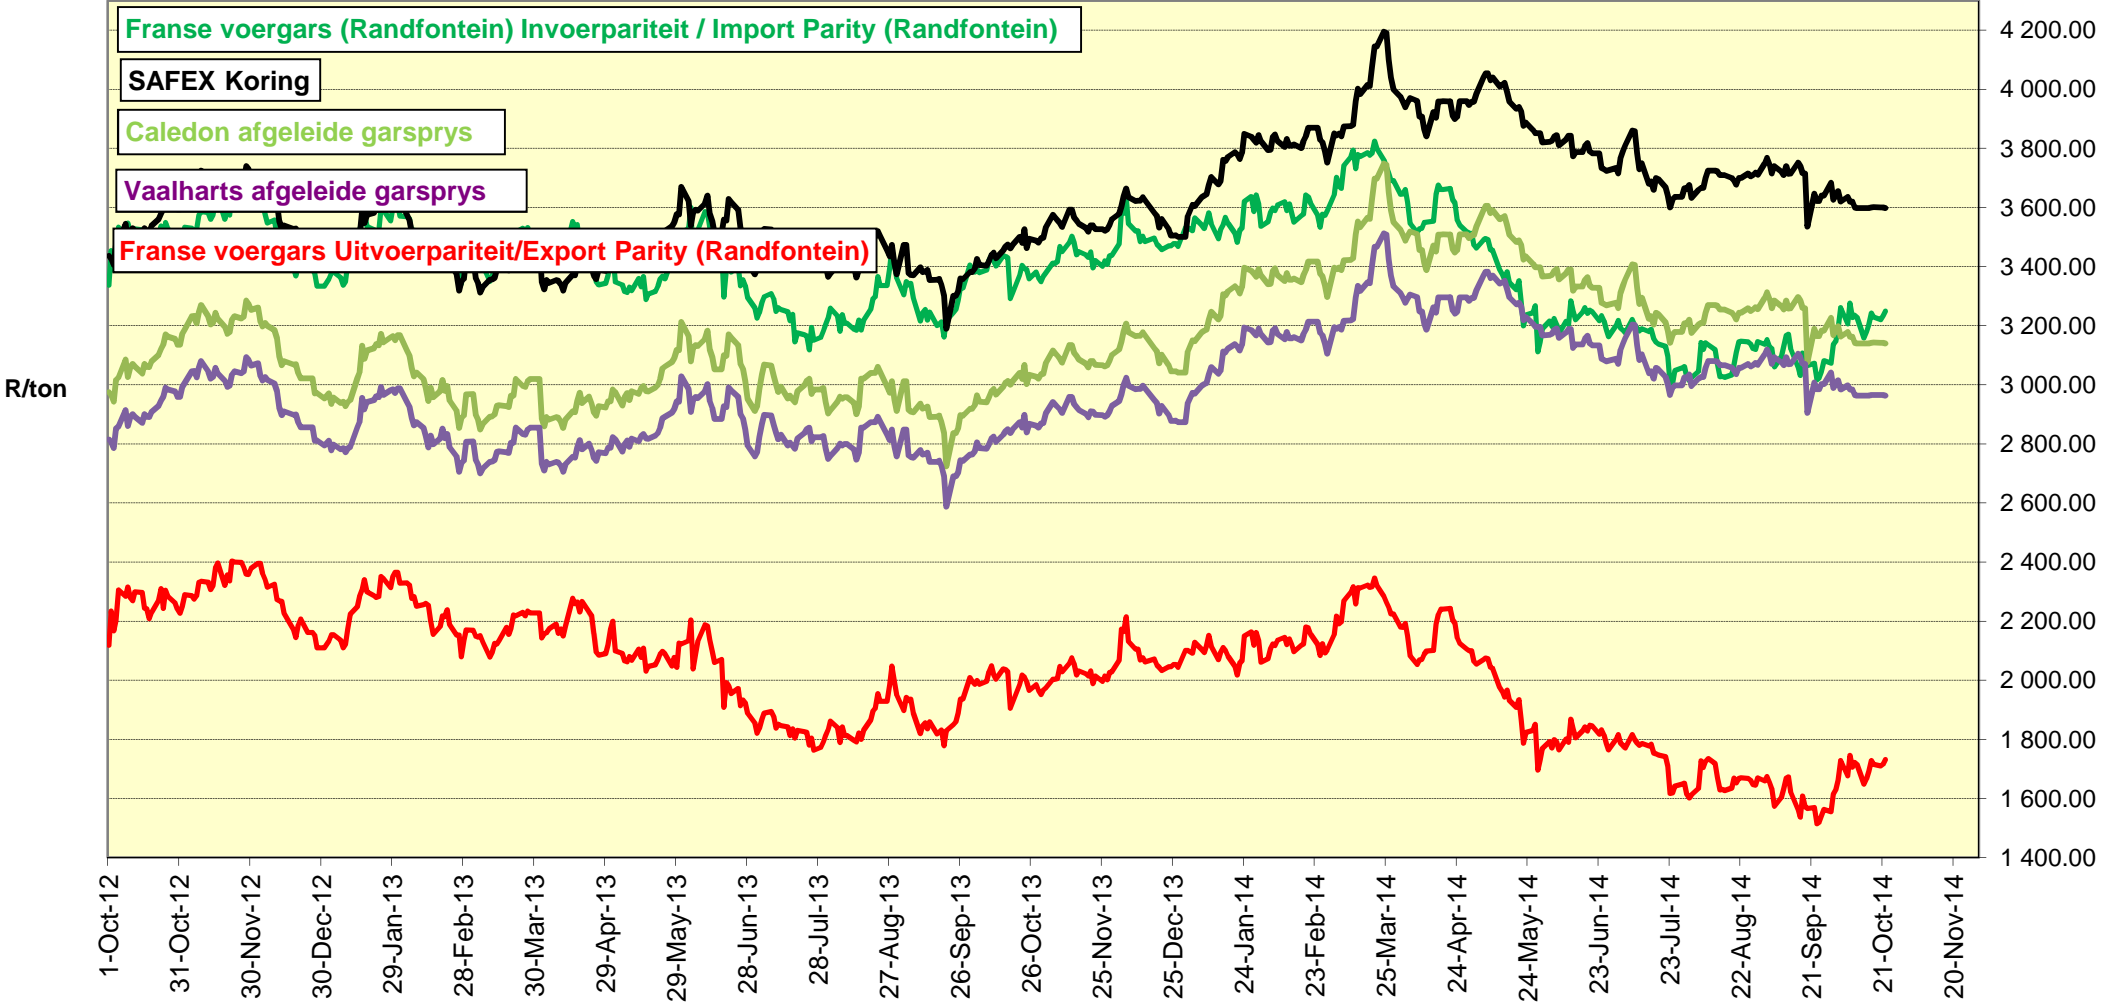

PRYSE VAN KORING GELEWER IN RANDFONTEIN PRICES OF WHEAT DELIVERED IN RANDFONTEIN

PRYSE VAN RSA EN DUITSE KORING GELEWER IN RANDFONTEIN PRICES OF RSA AND GERMAN WHEAT DELIVERED IN RANDFONTEIN

PRYSE VAN HRW KORING VIR LEWERING IN DESEMBER 2014 (RANDFONTEIN)
PRICES OF HRW WHEAT DELIVERED IN DECEMBER 2014 (RANDFONTEIN)

PRYSE VAN KORING GELEWER IN DURBAN HAWE PRICES OF WHEAT DELIVERED IN DURBAN HARBOUR

PRYSE VAN GARS GELEWER IN RANDFONTEIN PRICES OF BARLEY DELIVERED IN RANDFONTEIN

INVOERPARITEIT VAN VSA HRW KORING EN FRANSE VOERGARS IMPORT PARITY OF USA HRW AND FRANCE FEED BARLEY