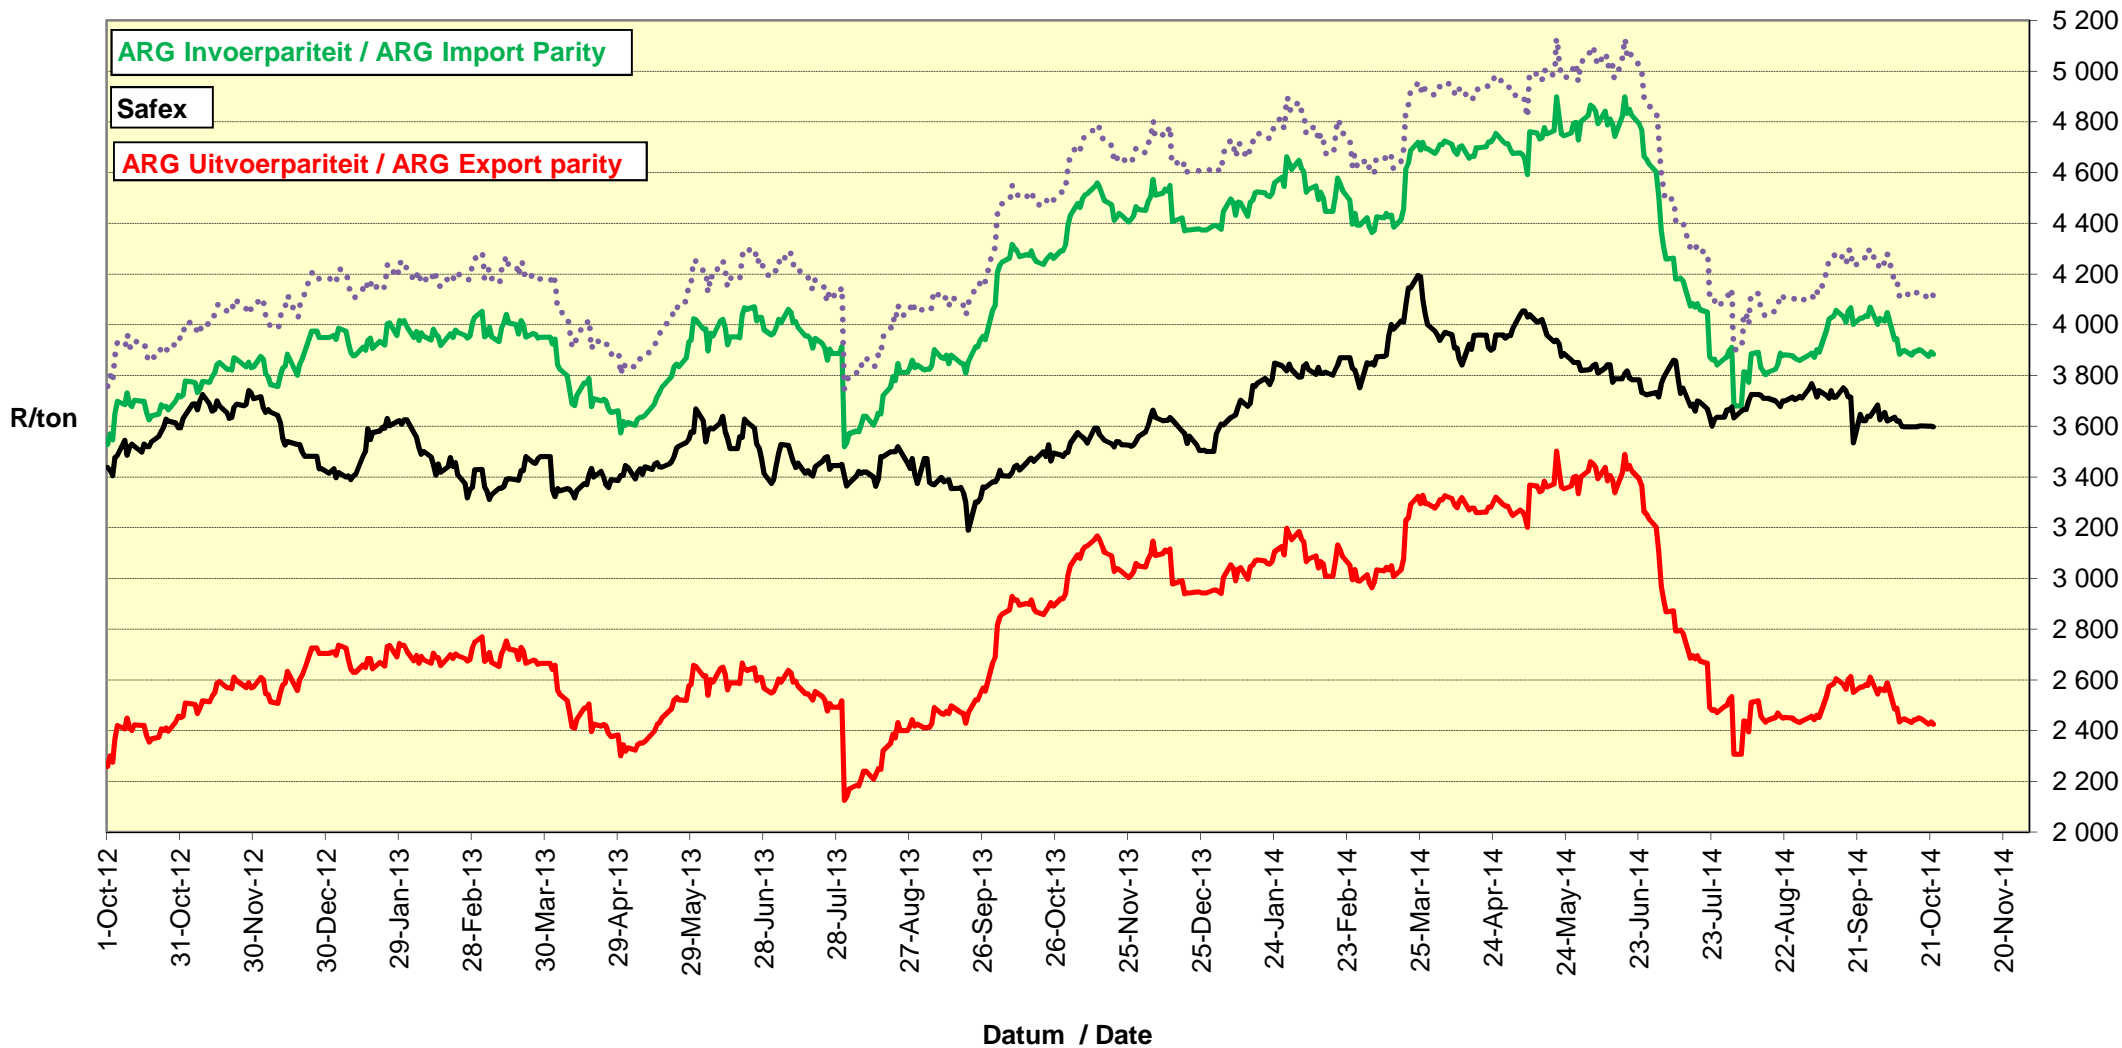

**PRYSE VAN SUID AFRIKAANSE EN VSA KORING GELEWER IN RANDFONTEIN
 PRICES OF SOUTH AFRICAN AND USA WHEAT DELIVERED IN RANDFONTEIN**

PRYSE VAN RSA EN ARGENTYNSE KORING GELEWER IN RANDFONTEIN PRICES OF RSA AND ARGENTINEAN WHEAT DELIVERED IN RANDFONTEIN