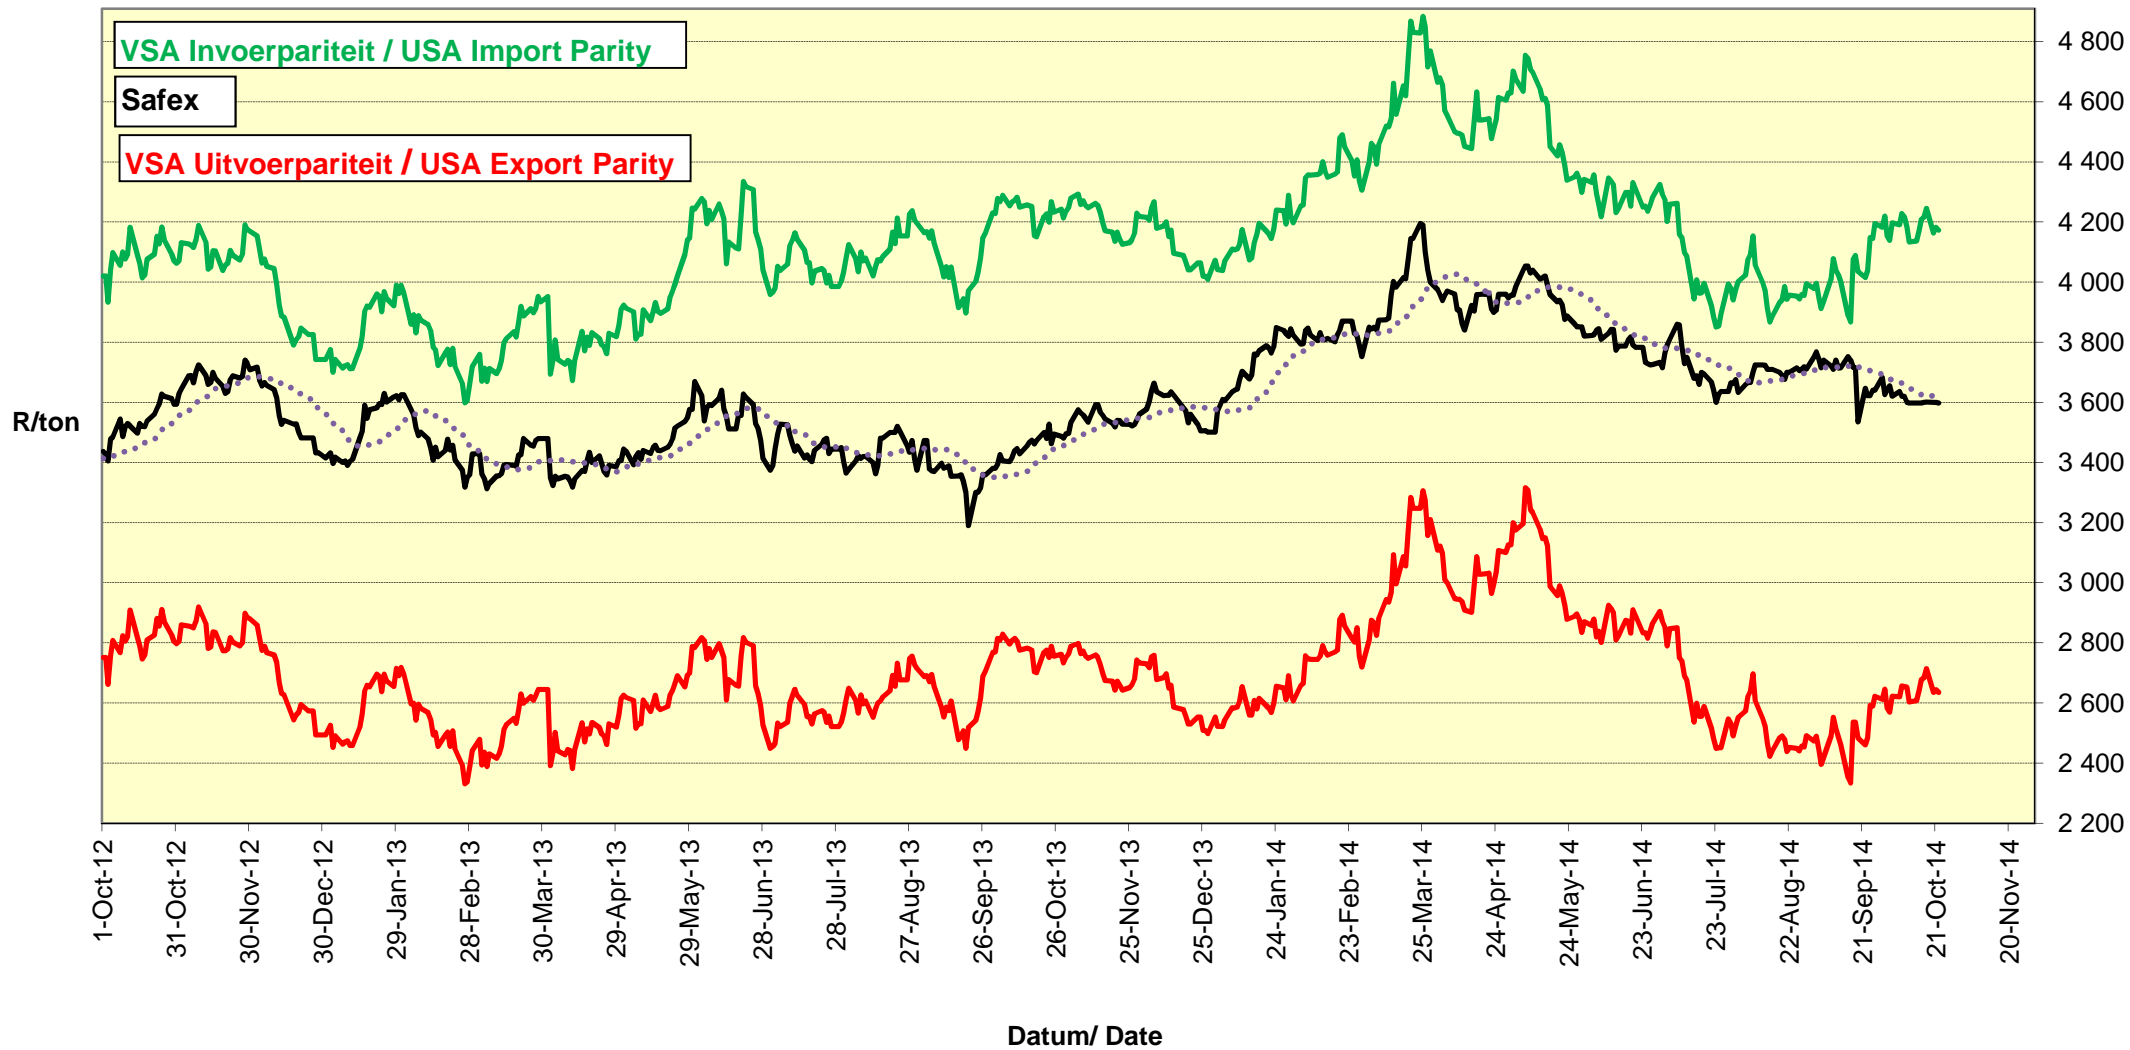

**PRYSE VAN SUID AFRIKAANSE EN VSA KORING GELEWER IN RANDFONTEIN
 PRICES OF SOUTH AFRICAN AND USA WHEAT DELIVERED IN RANDFONTEIN**

PRYSE VAN RSA EN ARGENTYNSE KORING GELEWER IN RANDFONTEIN PRICES OF RSA AND ARGENTINEAN WHEAT DELIVERED IN RANDFONTEIN