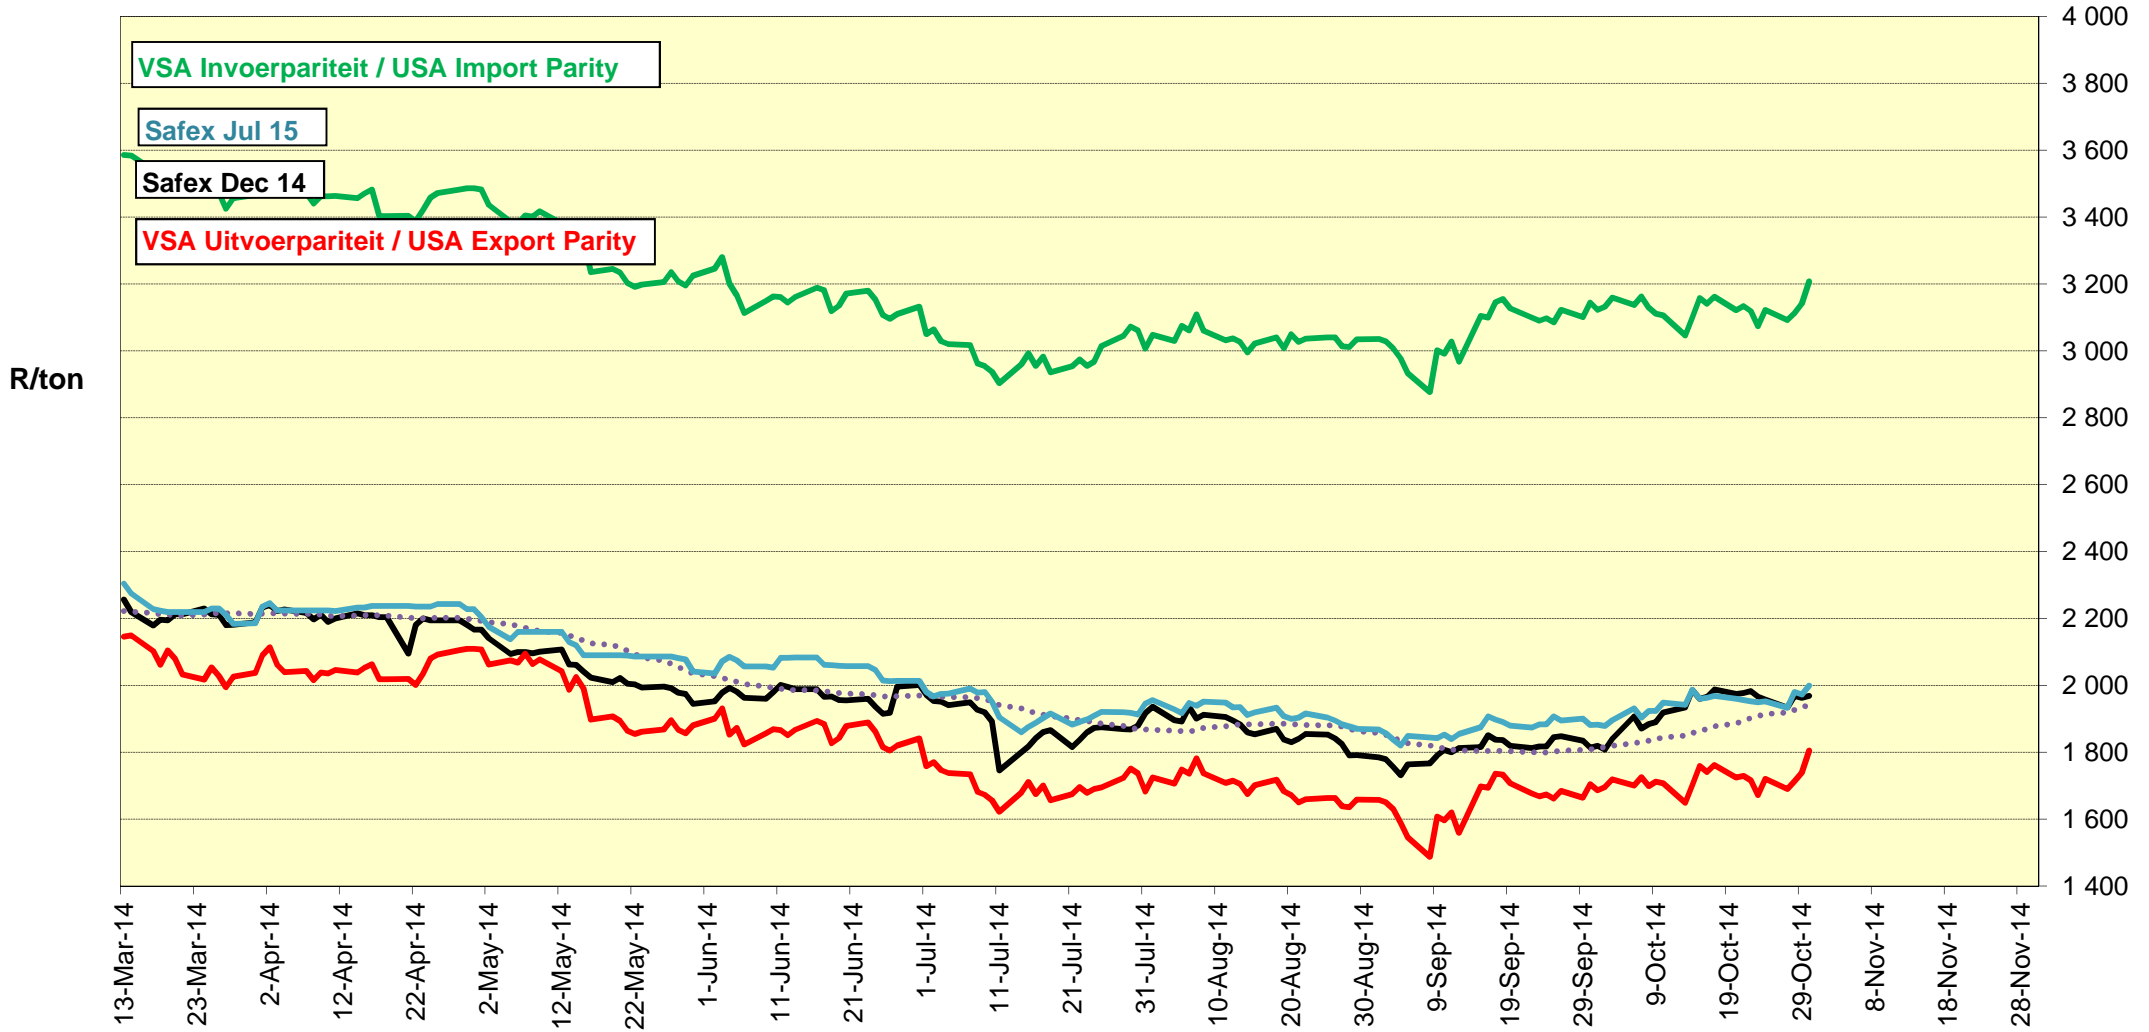

PRYSE VAN VSA WITMIELIES VIR LEWERING IN DES 2014 (RANDFONTEIN)
PRICES OF USA WHITE MAIZE DELIVERED IN DEC 2014 (RANDFONTEIN)

PRYSE VAN VSA WITMIELIES VIR LEWERING IN JUL 2015 (RANDFONTEIN)
PRICES OF USA WHITE MAIZE DELIVERED IN JUL 2015 (RANDFONTEIN)

PRYSE VAN VSA GEELMIELIES VIR LEWERING IN DES 2014 (RANDFONTEIN)
PRICES OF USA YELLOW MAIZE DELIVERED IN DEC 2014 (RANDFONTEIN)

PRYSE VAN VSA GEELMIELIES VIR LEWERING IN JUL 2015 (RANDFONTEIN)
PRICES OF USA YELLOW MAIZE DELIVERED IN JUL 2015 (RANDFONTEIN)