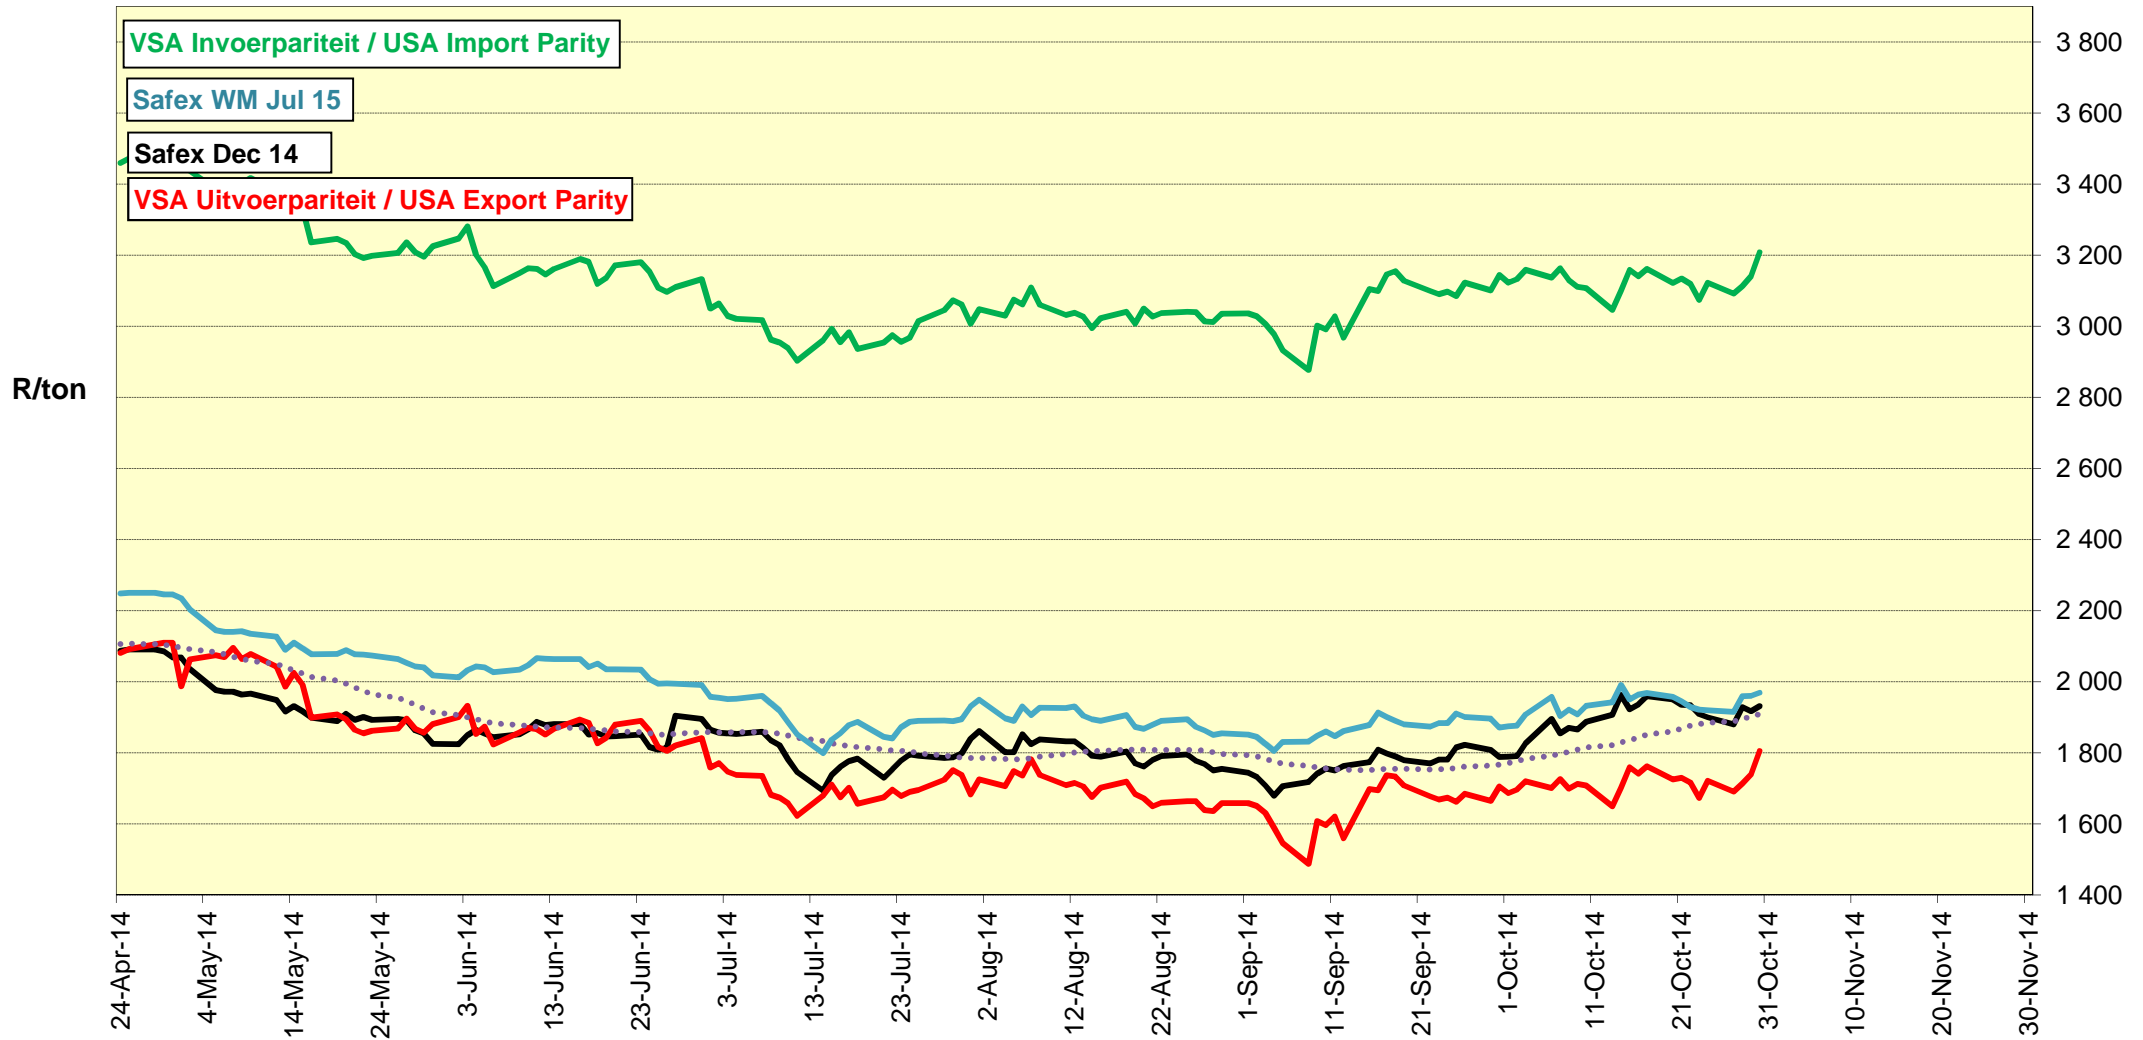

PRYSE VAN VSA WITMIELIES VIR LEWERING IN DES 2014 (RANDFONTEIN)
PRICES OF USA WHITE MAIZE DELIVERED IN DEC 2014 (RANDFONTEIN)

PRYSE VAN VSA WITMIELIES VIR LEWERING IN JUL 2015 (RANDFONTEIN)
PRICES OF USA WHITE MAIZE DELIVERED IN JUL 2015 (RANDFONTEIN)