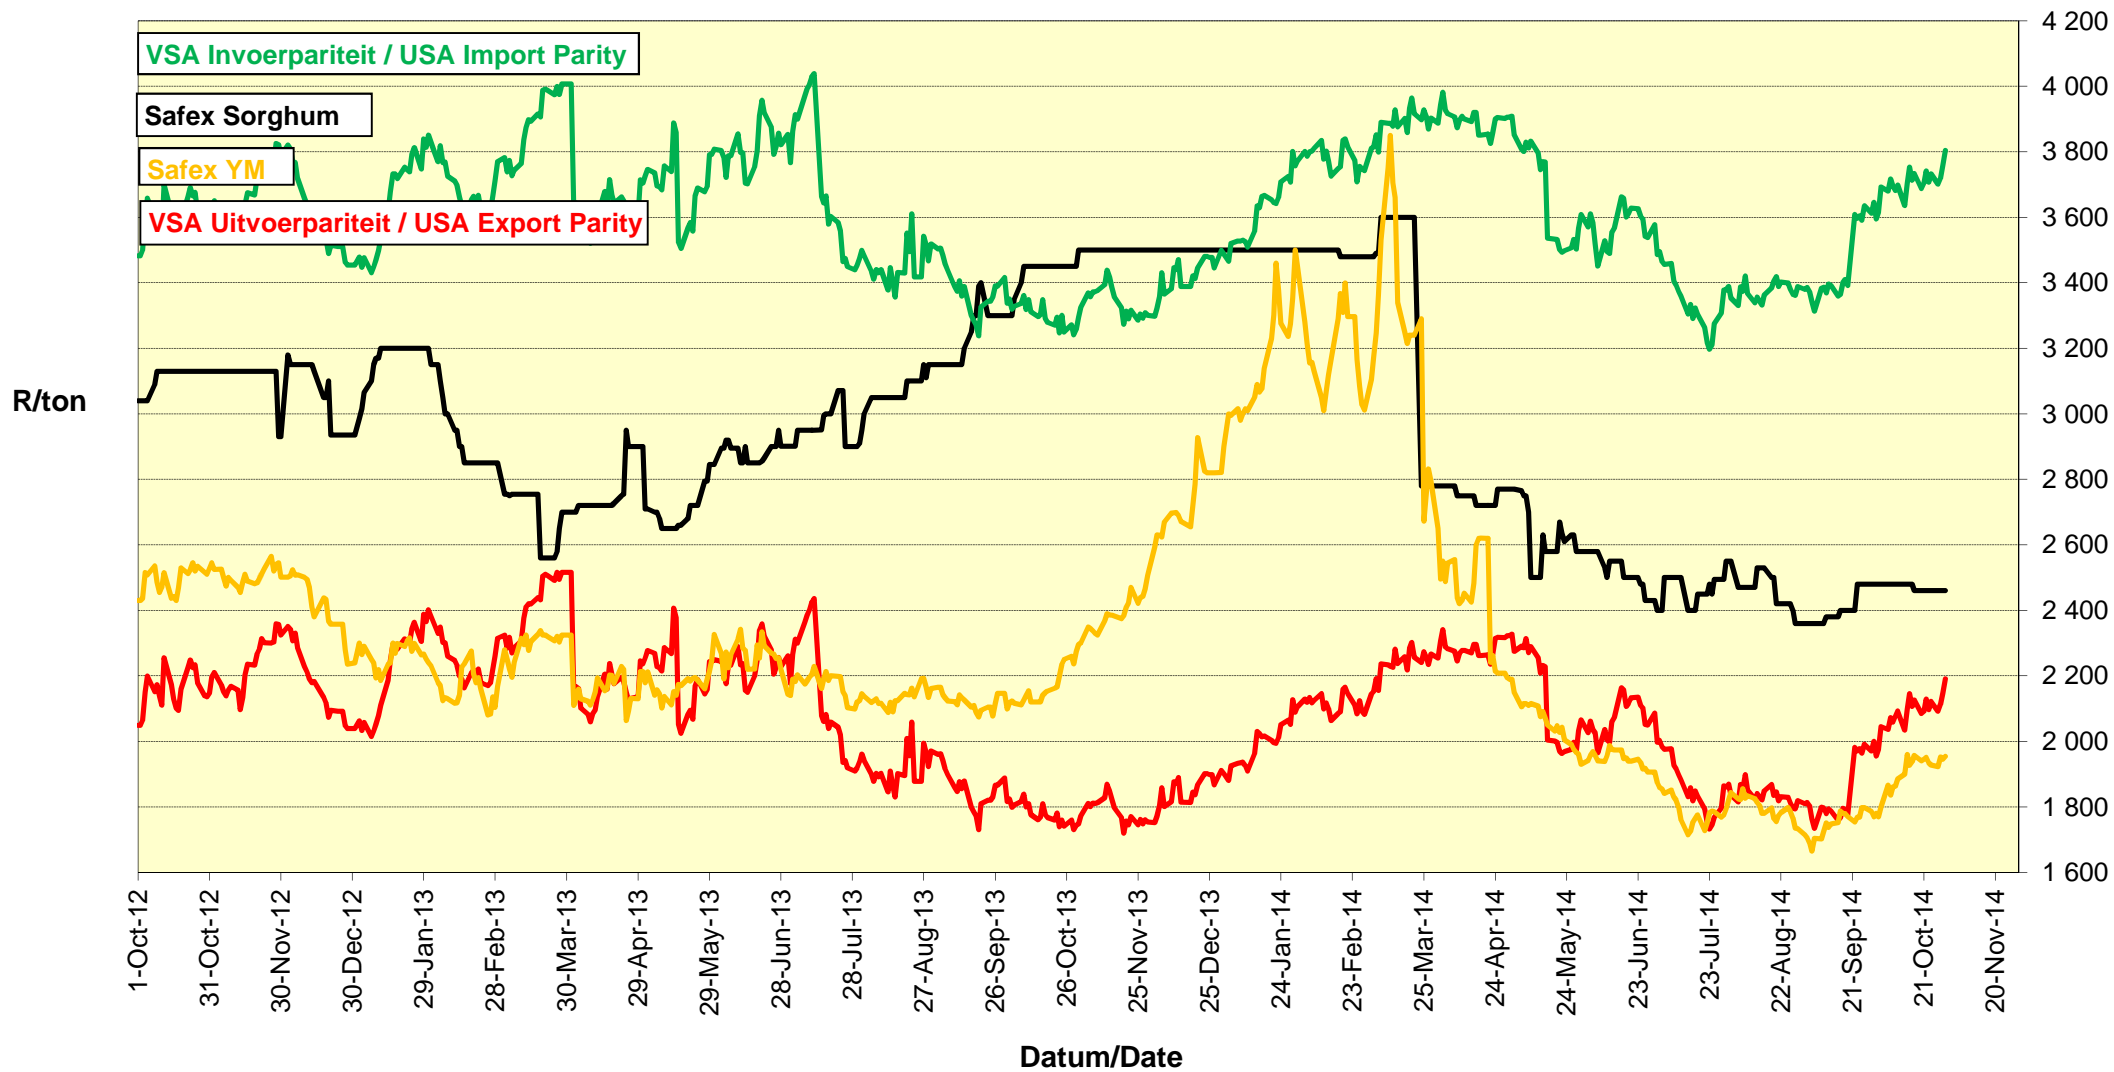

PRYSE VAN VSA SORGHUM GELEWER IN RANDFONTEIN PRICES OF USA SORGHUM DELIVERED IN RANDFONTEIN

PRYSE VAN VSA WITMIELIES GELEWER IN RANDFONTEIN PRICES OF USA WHITE MAIZE DELIVERED IN RANDFONTEIN

PRYSE VAN GEELMIELIES GELEWER IN RANDFONTEIN PRICES OF YELLOW MAIZE DELIVERED IN RANDFONTEIN

PRYSE VAN VSA WITMIELIES VIR LEWERING IN DES 2014 (RANDFONTEIN)
PRICES OF USA WHITE MAIZE DELIVERED IN DEC 2014 (RANDFONTEIN)

PRYSE VAN VSA WITMIELIES VIR LEWERING IN JUL 2015 (RANDFONTEIN)
PRICES OF USA WHITE MAIZE DELIVERED IN JUL 2015 (RANDFONTEIN)