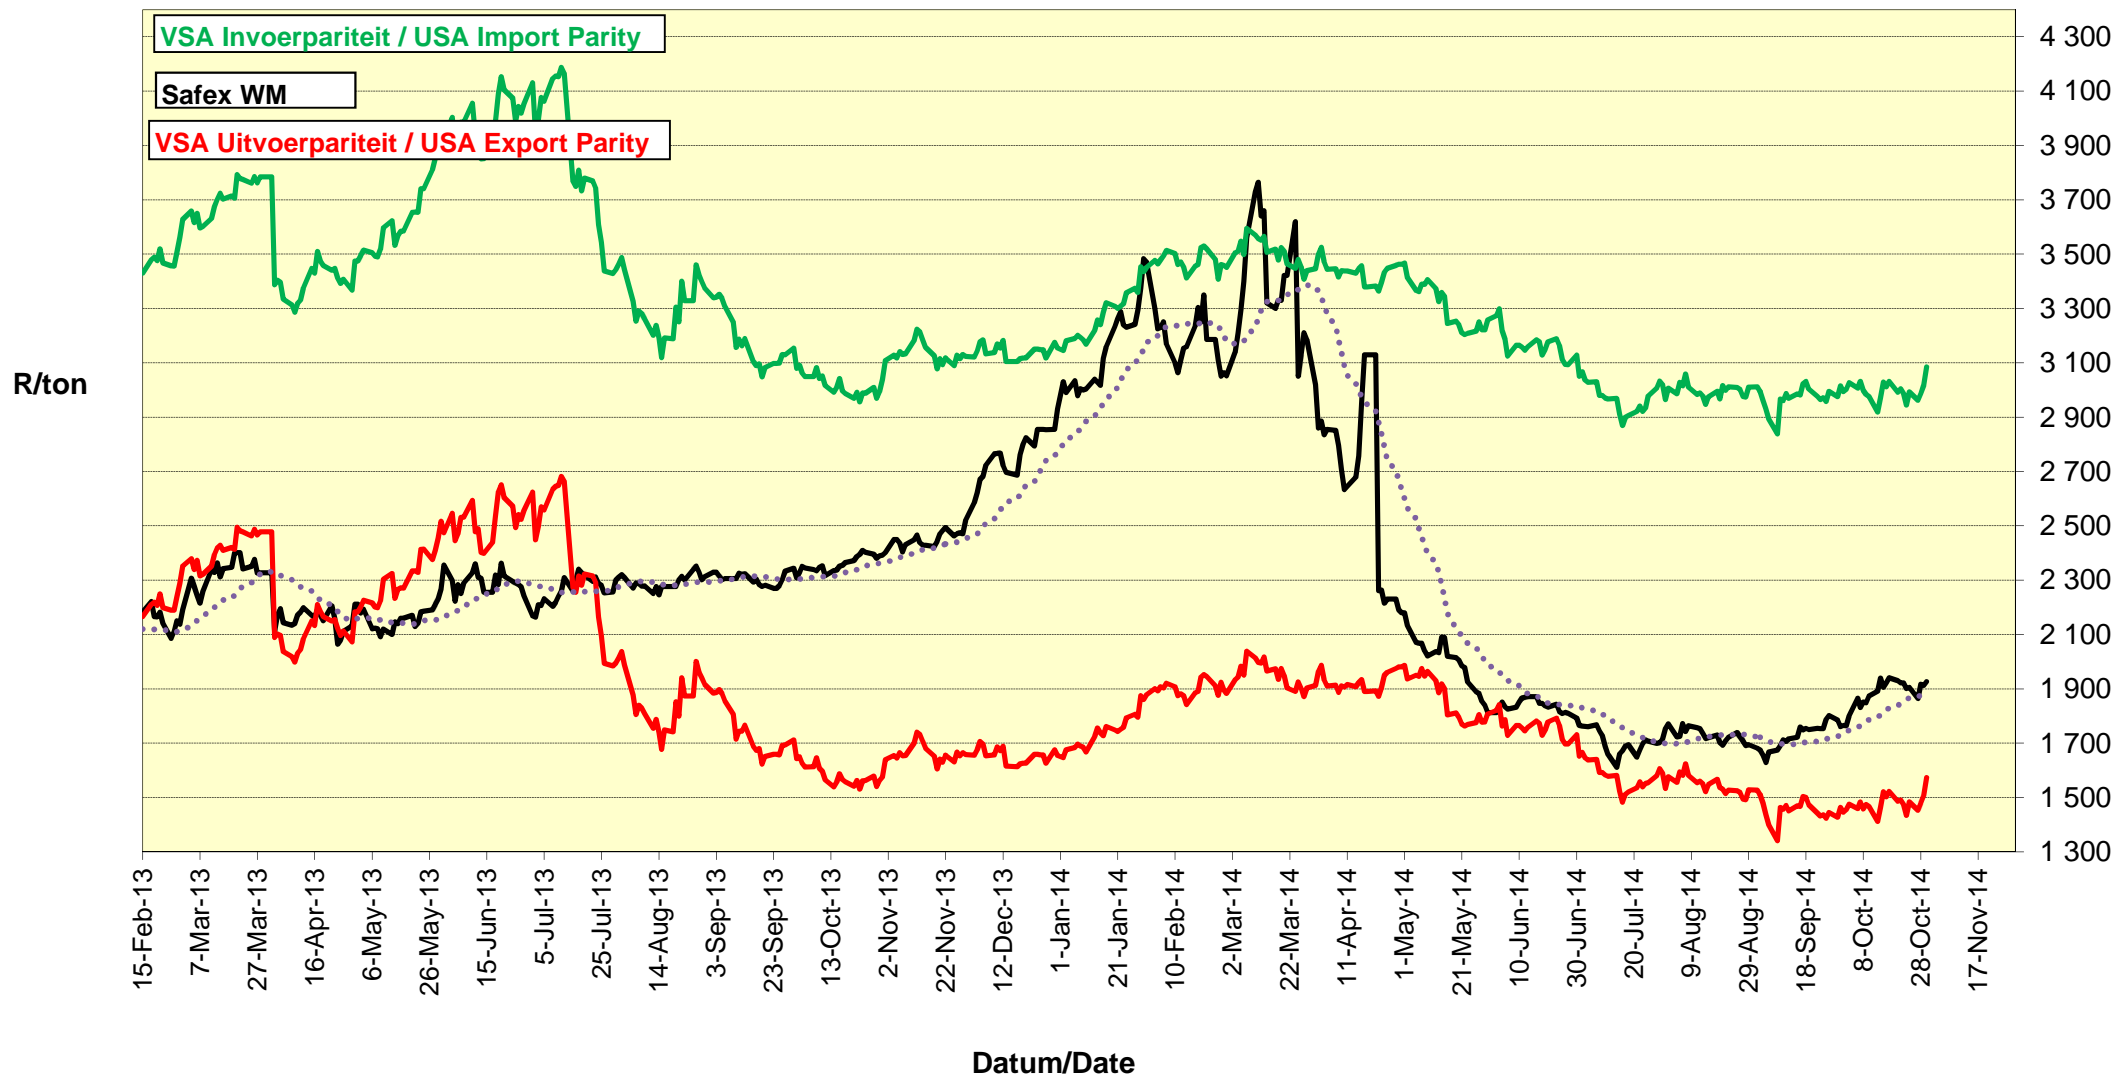

PRYSE VAN VSA SORGHUM GELEWER IN RANDFONTEIN PRICES OF USA SORGHUM DELIVERED IN RANDFONTEIN

PRYSE VAN VSA WITMIELIES GELEWER IN RANDFONTEIN PRICES OF USA WHITE MAIZE DELIVERED IN RANDFONTEIN

PRYSE VAN GEELMIELIES GELEWER IN RANDFONTEIN PRICES OF YELLOW MAIZE DELIVERED IN RANDFONTEIN

PRYSE VAN VSA WITMIELIES VIR LEWERING IN DES 2014 (RANDFONTEIN)
PRICES OF USA WHITE MAIZE DELIVERED IN DEC 2014 (RANDFONTEIN)

PRYSE VAN VSA WITMIELIES VIR LEWERING IN JUL 2015 (RANDFONTEIN)
PRICES OF USA WHITE MAIZE DELIVERED IN JUL 2015 (RANDFONTEIN)