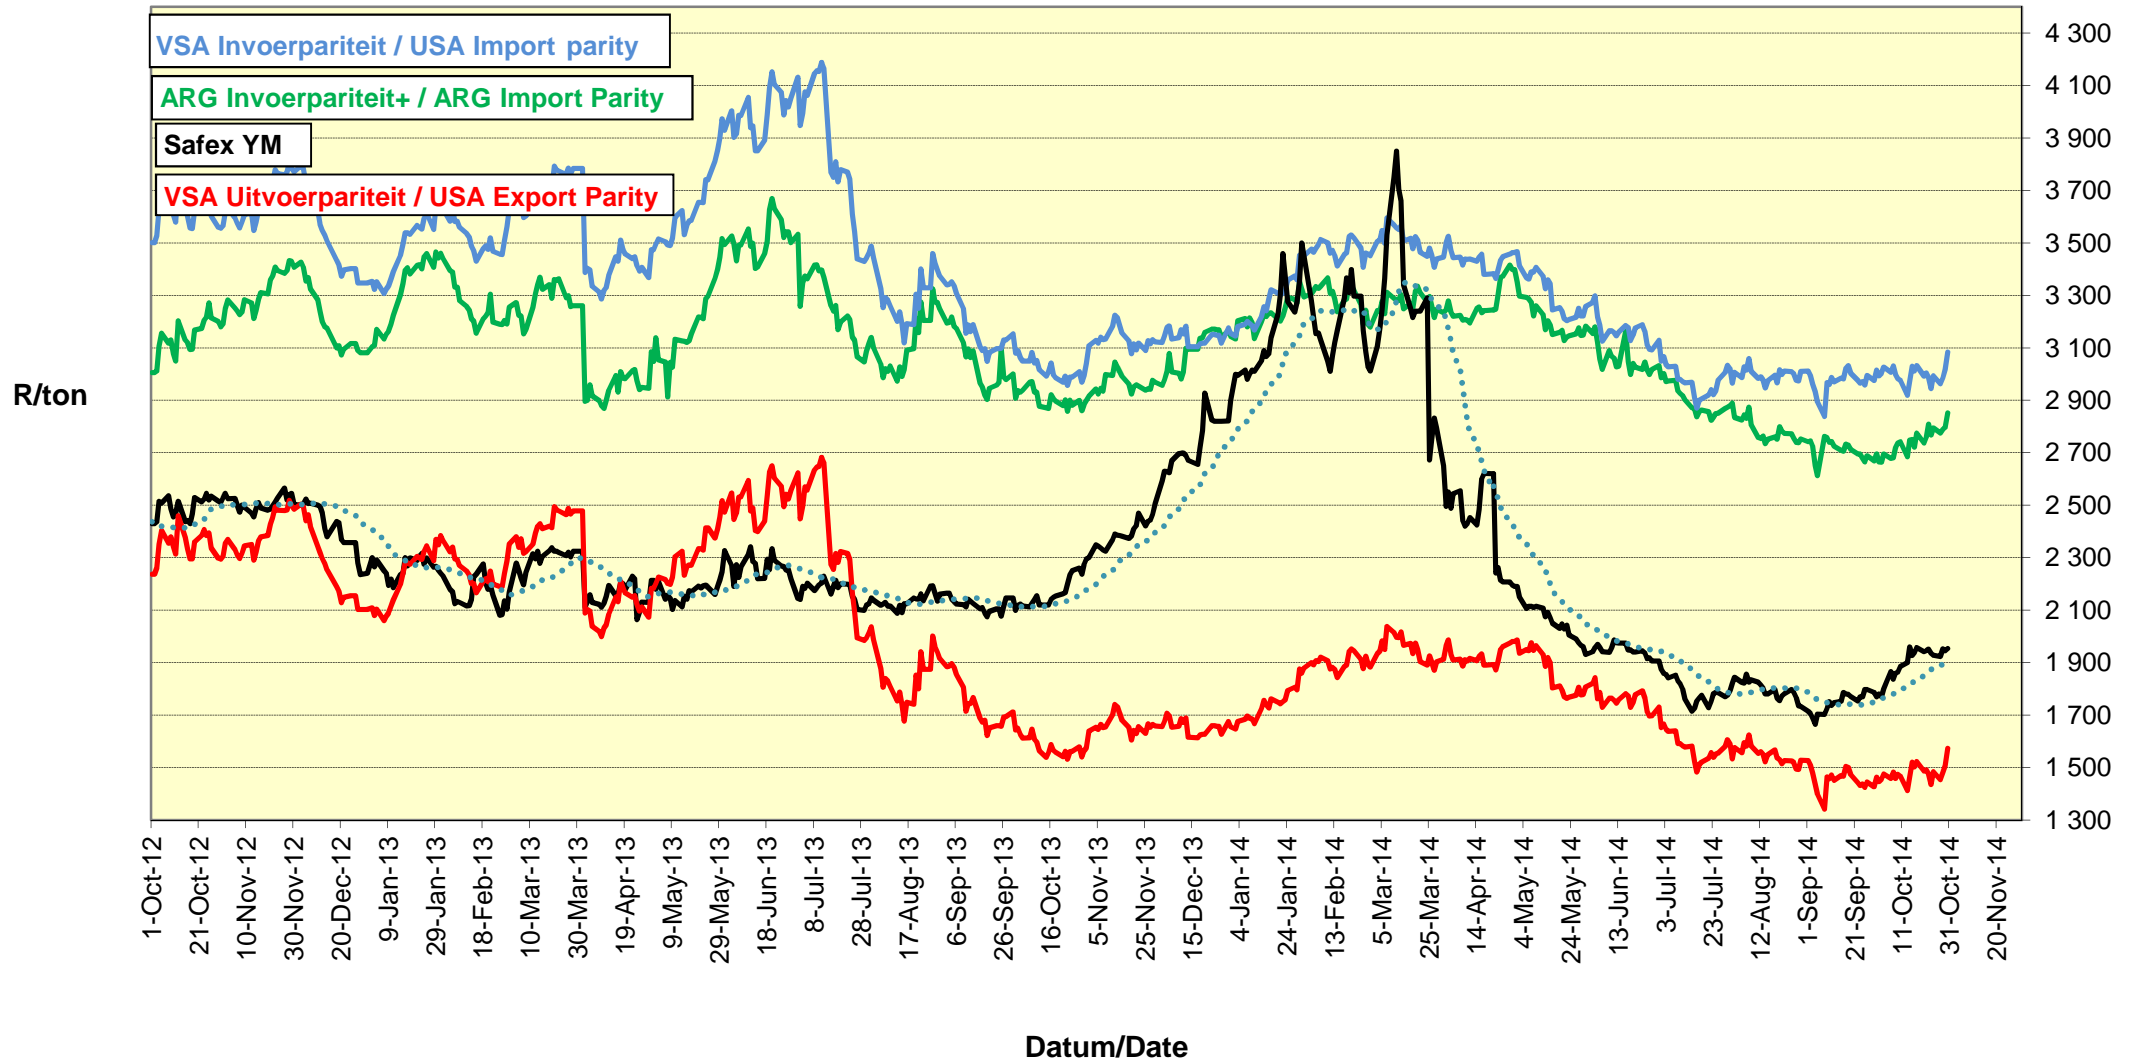

PRYSE VAN VSA SORGHUM GELEWER IN RANDFONTEIN PRICES OF USA SORGHUM DELIVERED IN RANDFONTEIN

PRYSE VAN VSA WITMIELIES GELEWER IN RANDFONTEIN PRICES OF USA WHITE MAIZE DELIVERED IN RANDFONTEIN

PRYSE VAN GEELMIELIES GELEWER IN RANDFONTEIN PRICES OF YELLOW MAIZE DELIVERED IN RANDFONTEIN

PRYSE VAN VSA WITMIELIES VIR LEWERING IN DES 2014 (RANDFONTEIN)
PRICES OF USA WHITE MAIZE DELIVERED IN DEC 2014 (RANDFONTEIN)

PRYSE VAN VSA WITMIELIES VIR LEWERING IN JUL 2015 (RANDFONTEIN)
PRICES OF USA WHITE MAIZE DELIVERED IN JUL 2015 (RANDFONTEIN)