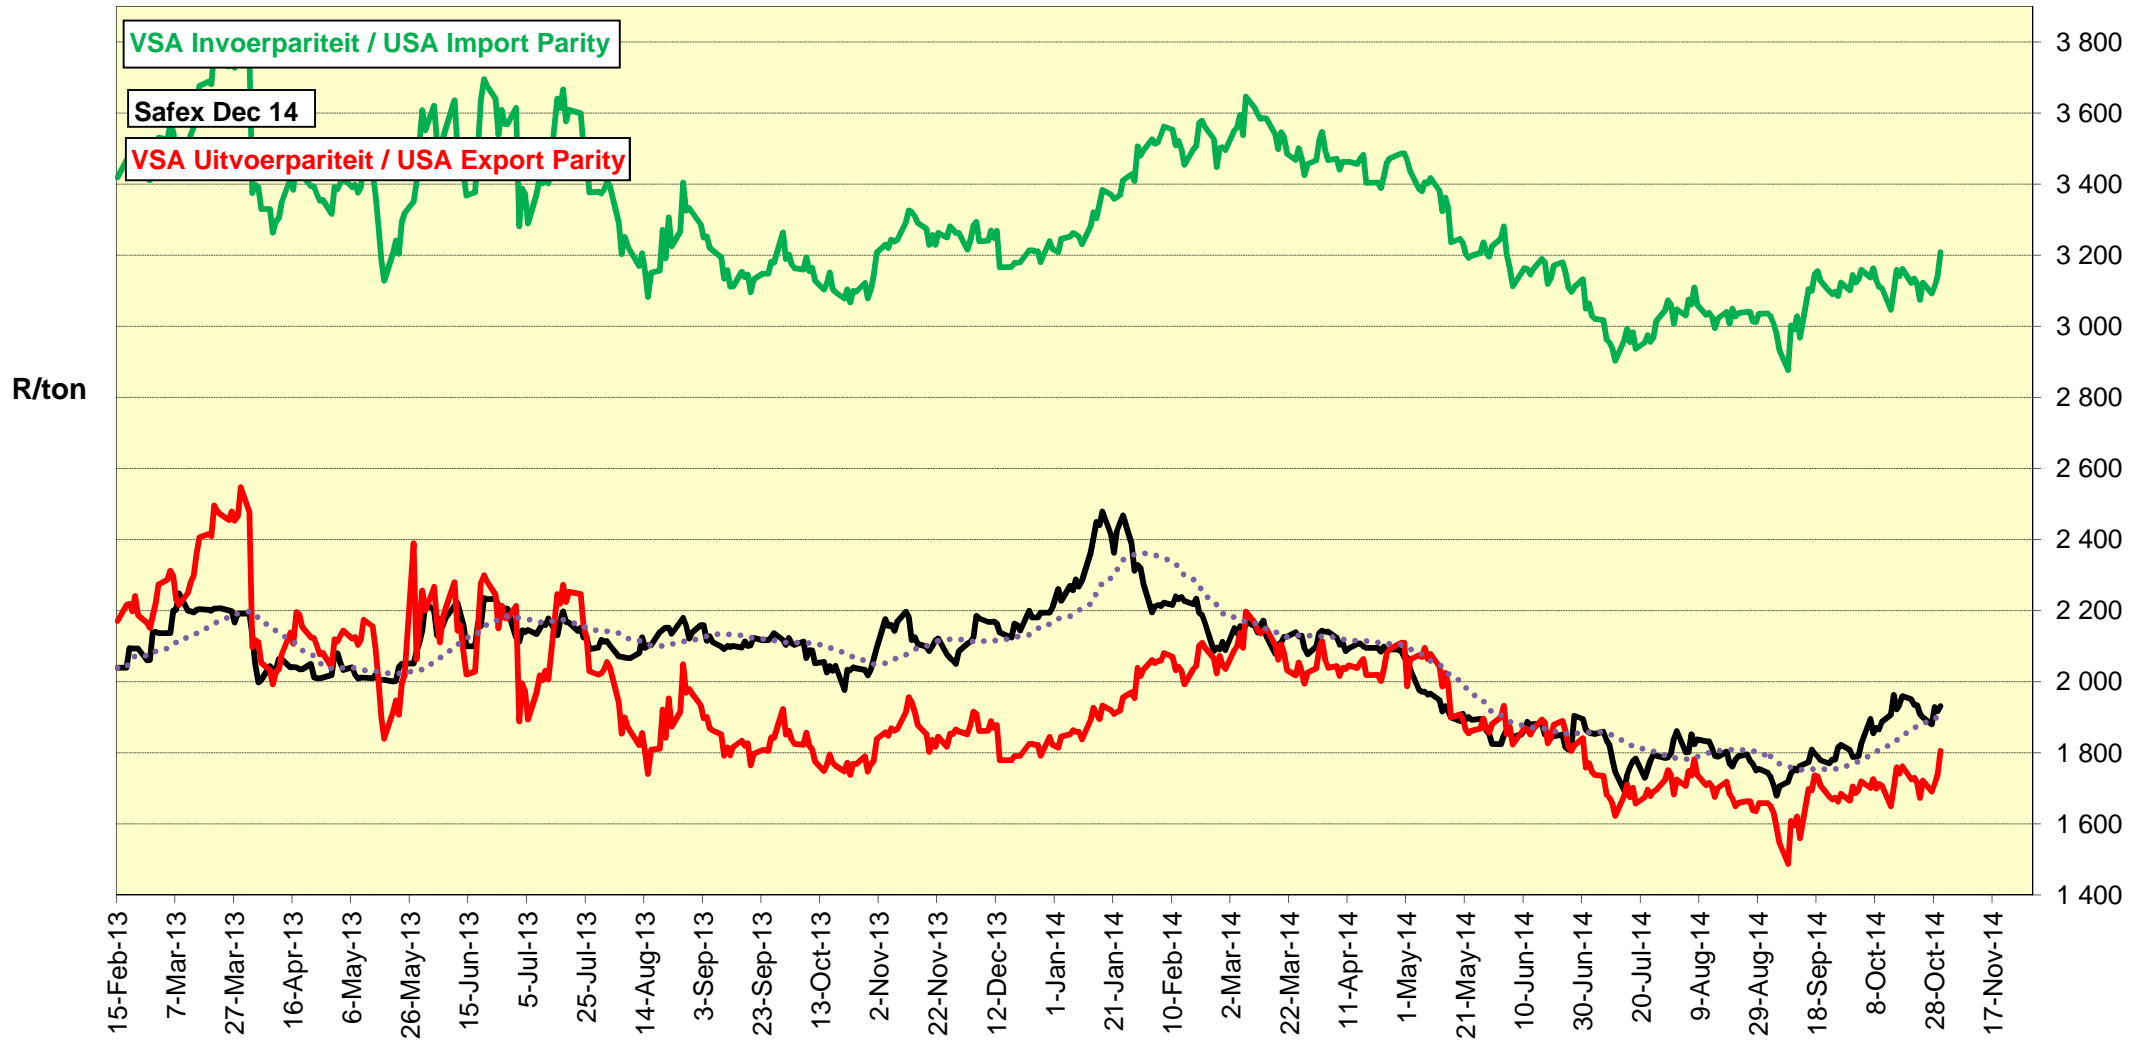

PRYSE VAN VSA WITMIELIES VIR LEWERING IN DES 2014 (RANDFONTEIN)
PRICES OF USA WHITE MAIZE DELIVERED IN DEC 2014 (RANDFONTEIN)

PRYSE VAN VSA WITMIELIES VIR LEWERING IN JUL 2015 (RANDFONTEIN)
PRICES OF USA WHITE MAIZE DELIVERED IN JUL 2015 (RANDFONTEIN)