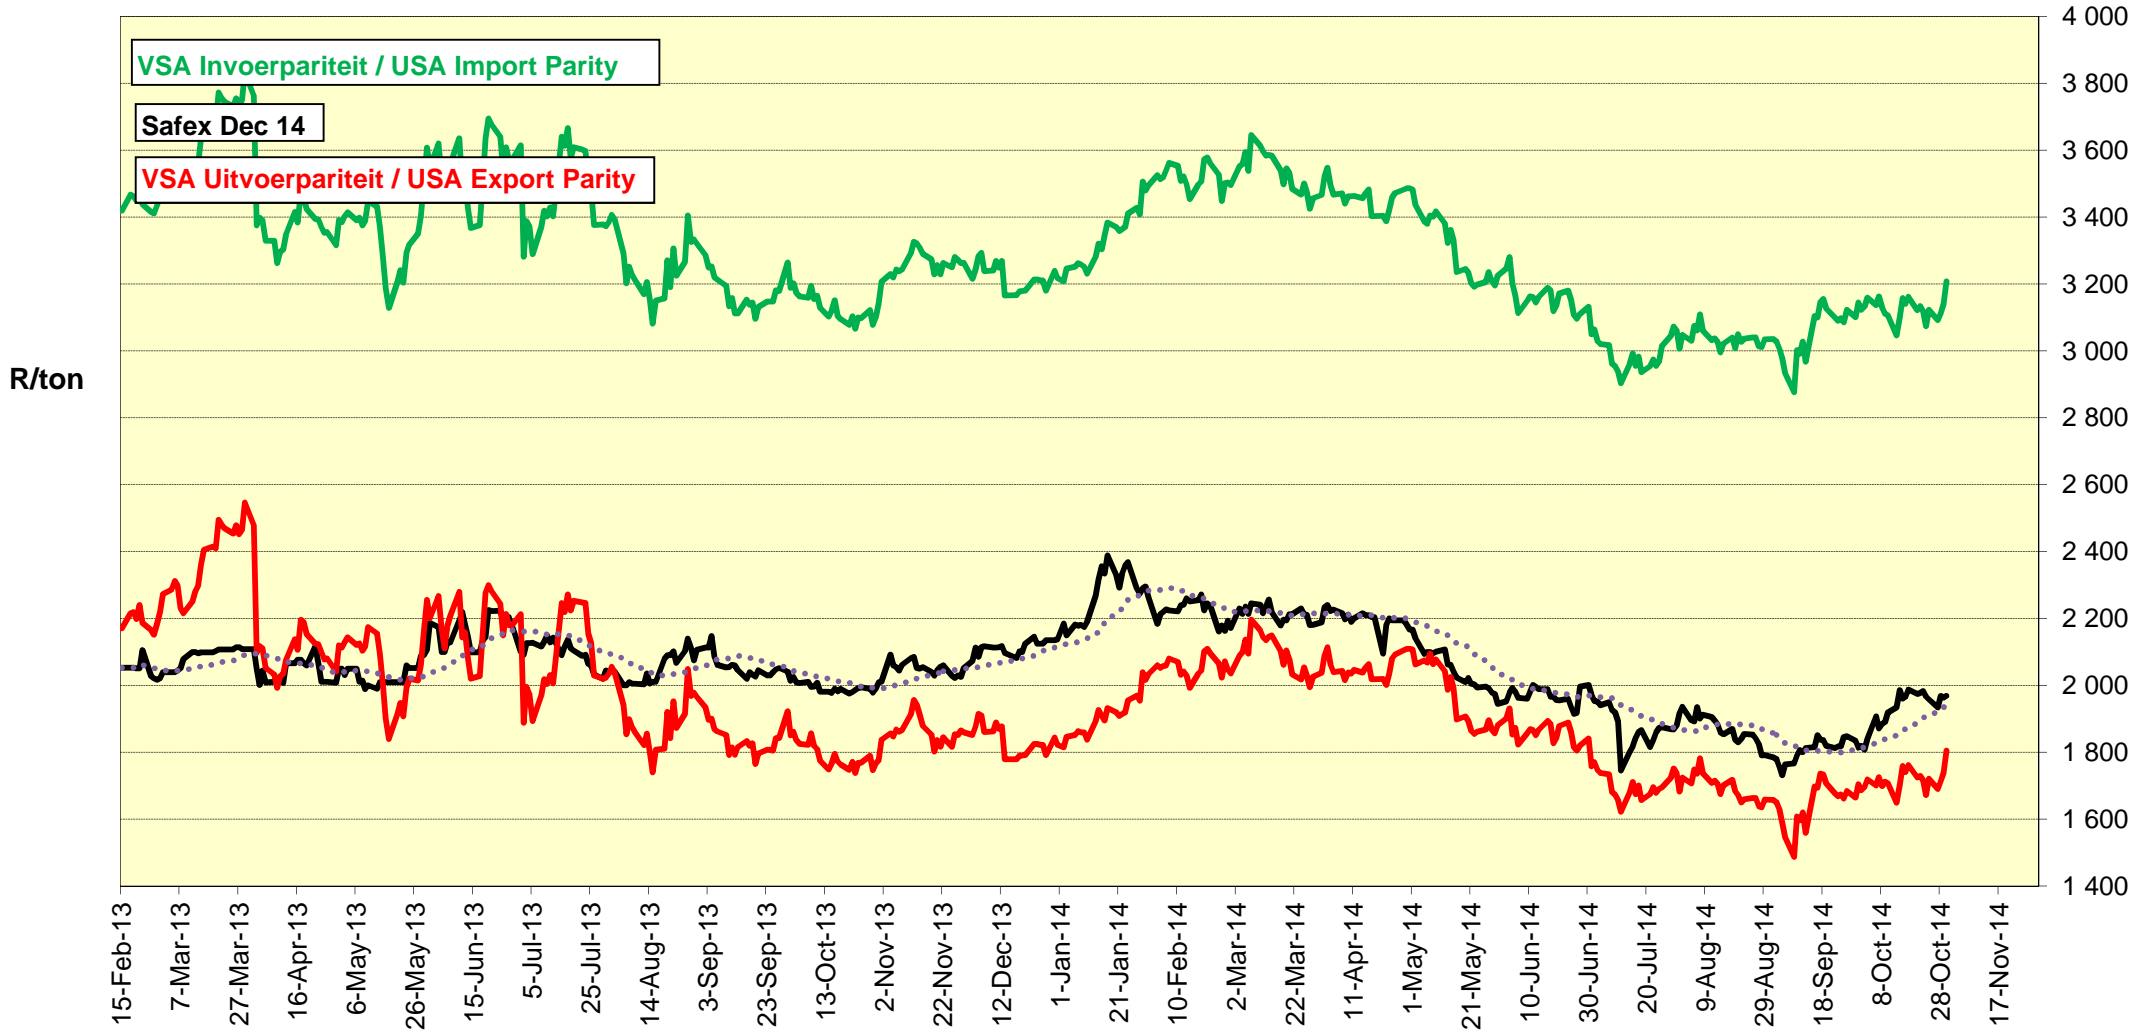

PRYSE VAN VSA GEELMIELIES VIR LEWERING IN DES 2014 (RANDFONTEIN)
PRICES OF USA YELLOW MAIZE DELIVERED IN DEC 2014 (RANDFONTEIN)