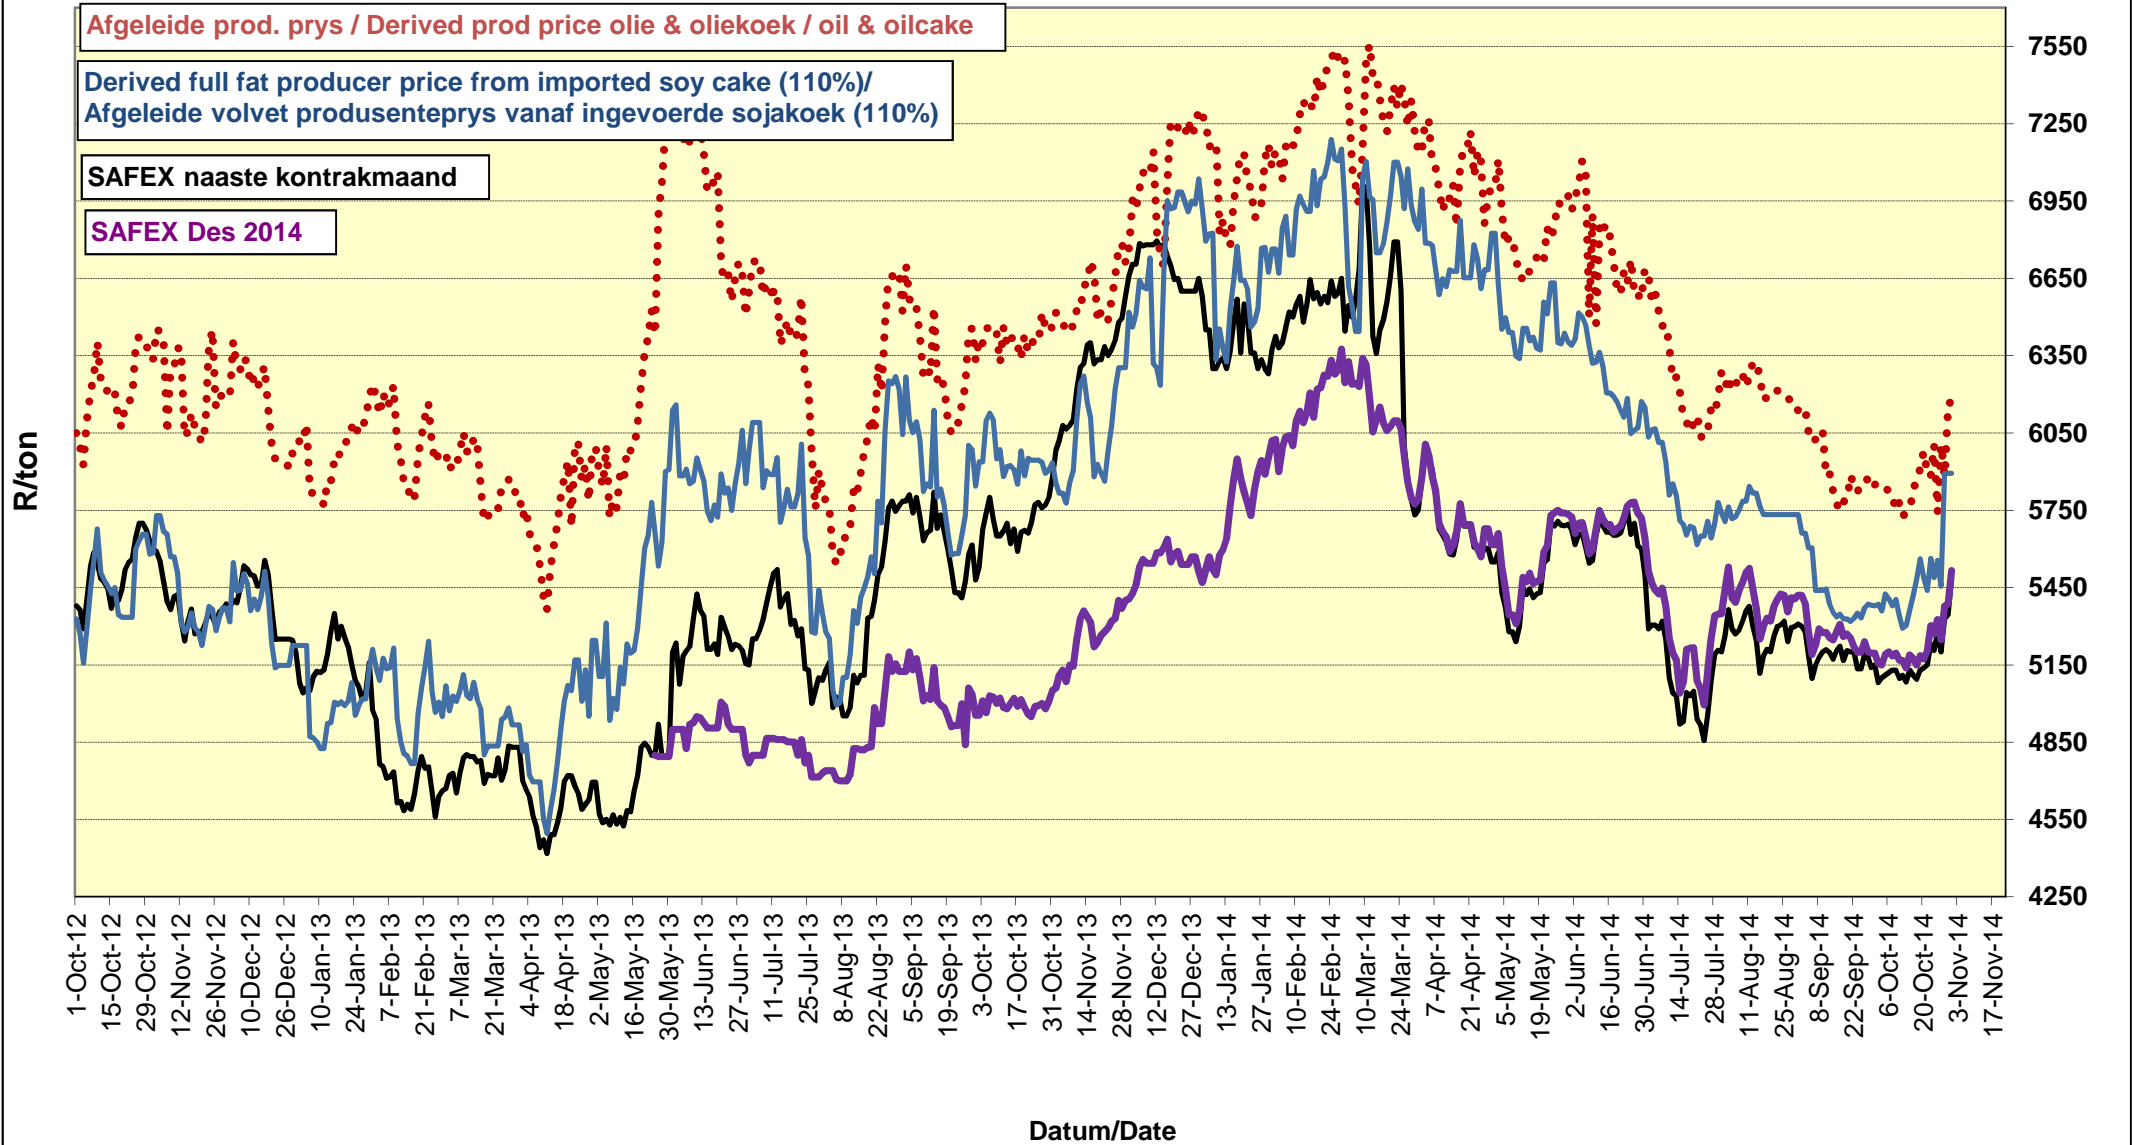

**PRYSE VAN SOJABONE GELEWER IN RANDFONTEIN
PRICES OF SOYBEANS DELIVERED IN RANDFONTEIN**