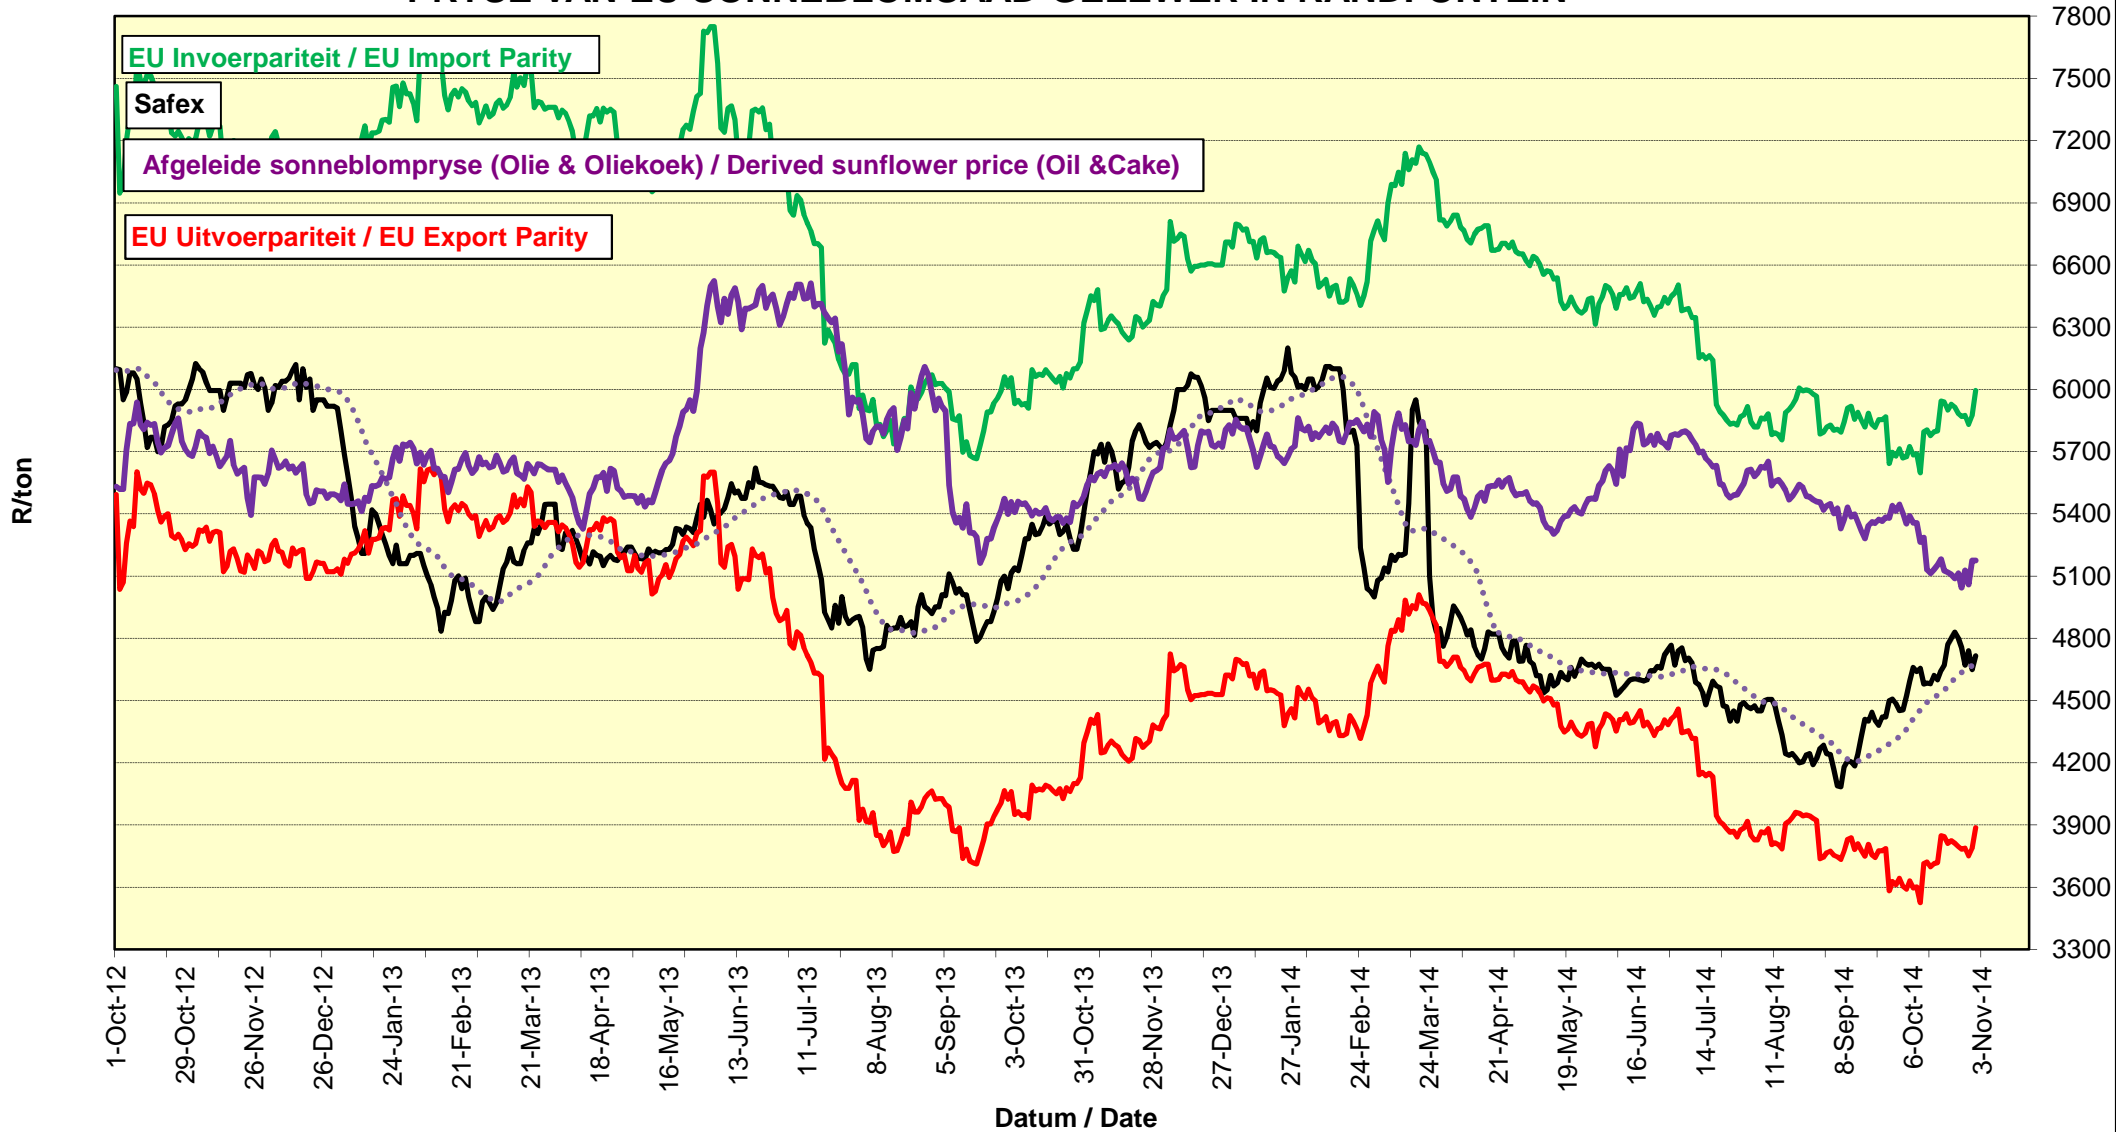

PRICES OF EU SUNFLOWER SEED DELIVERED IN RANDFONTEIN PRYSE VAN EU SONNEBLOMSAAD GELEWER IN RANDFONTEIN

PRYSE VAN SOJABONE GELEWER IN RANDFONTEIN PRICES OF SOYBEANS DELIVERED IN RANDFONTEIN

PRYSE VAN EU SONNEBLOMSAAD GELEWER IN RANDFONTEIN PRICES OF EU SUNFLOWER SEED DELIVERED IN RANDFONTEIN

**PRYSE VAN UITGEDOP EN GESORTEERDE VSA KEURGRAAD GRONDBONE MET 'N
PITGROOTTE VAN 40/50 pitgrootte (RANDFONTEIN)
PRICES OF PROCESSED AND GRADED USA CHOICE GRADE GROUNDNUTS (40/50)
(RANDFONTEIN)**

**PRYSE VAN UITGEDOP EN GESORTEERDE ARGENTYNSE KEURGRAADGRONDBONE MET 'N
PITGROOTTE VAN 40/50 (RANDFONTEIN)
PRICES OF PROCESSED AND GRADED ARGENTINEAN CHOICE GRADE GROUNDNUTS
(40/50) (RANDFONTEIN)**