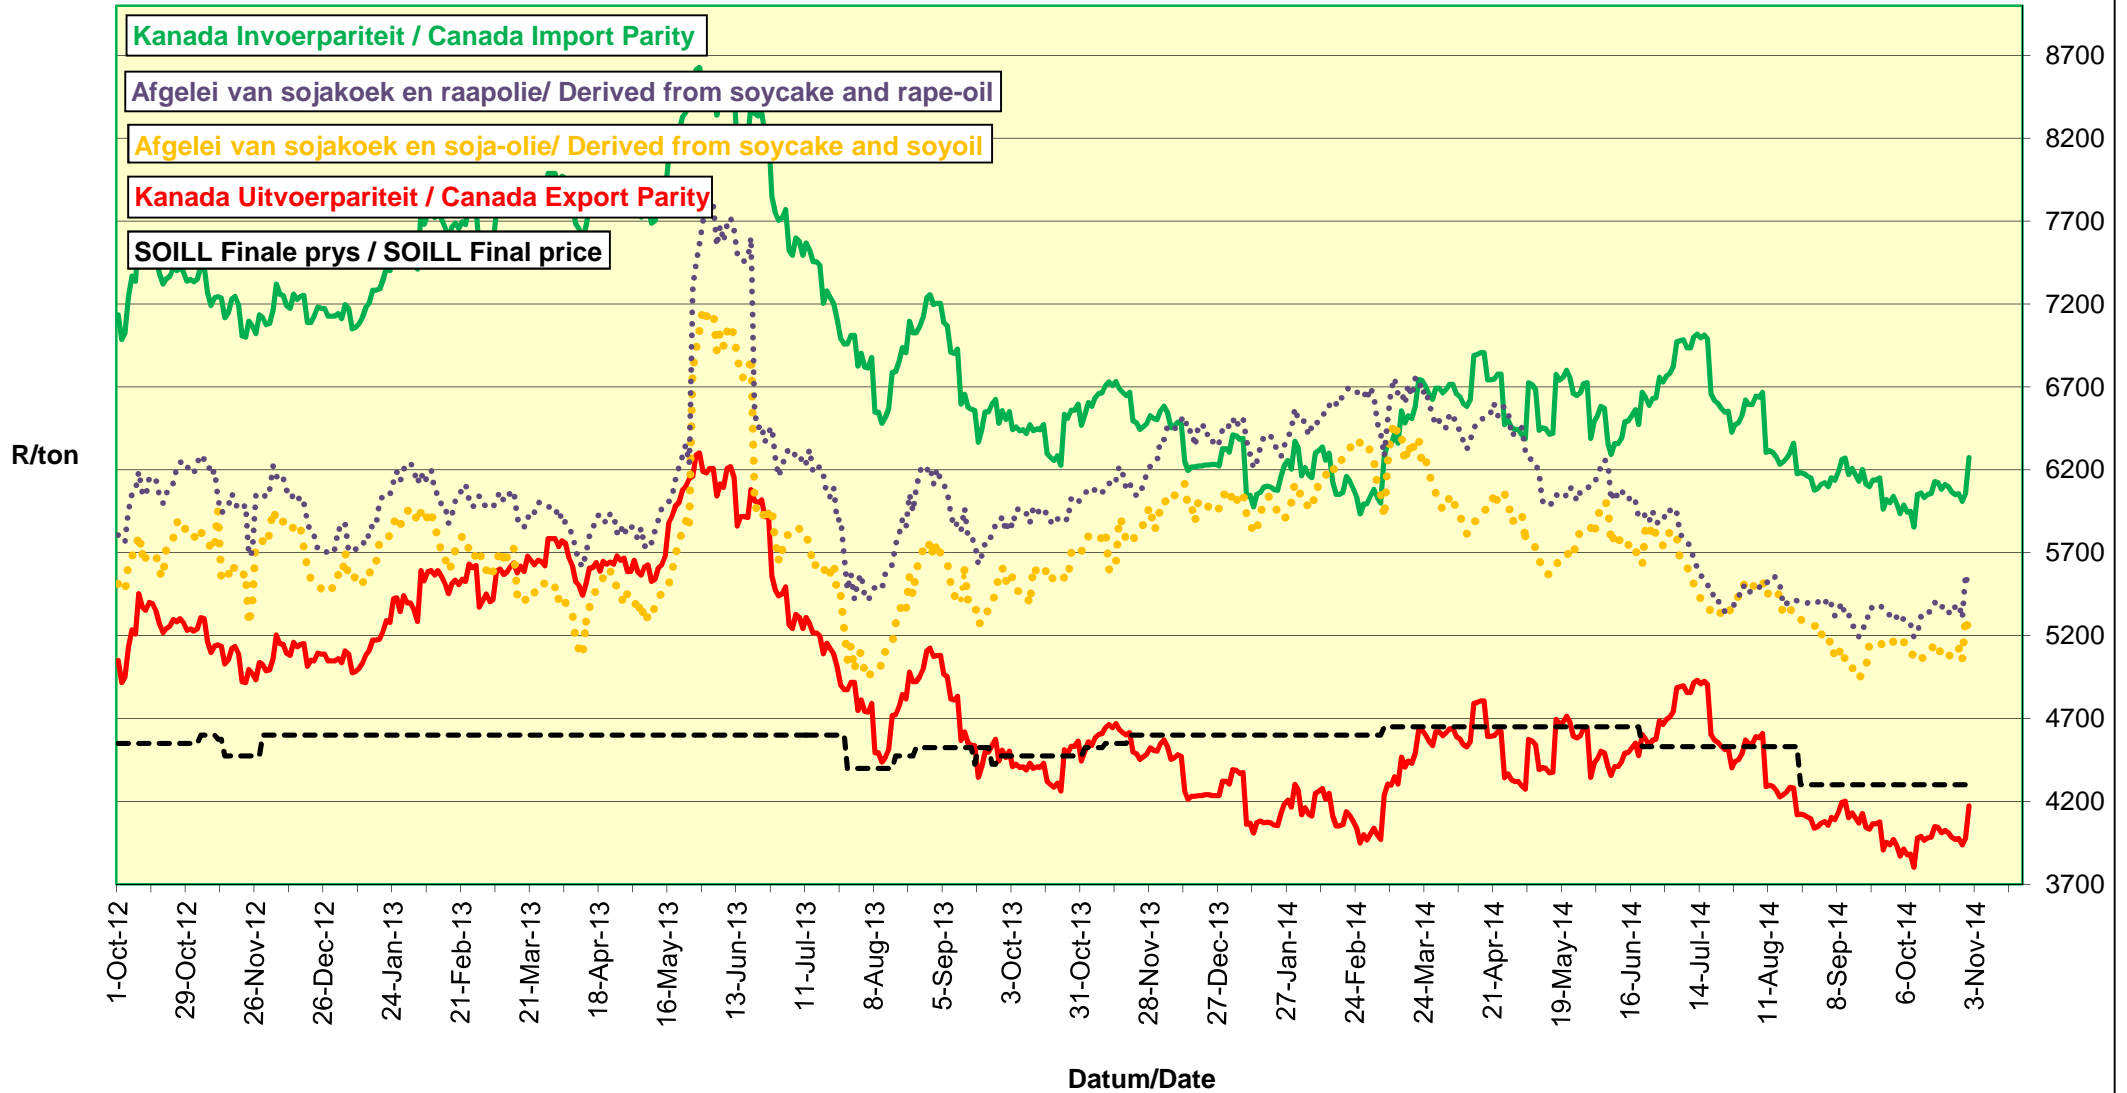

Kanolapryse in die Suid-Kaap (Swellendam)/ Prices of Canola in the South Cape (Swellendam)