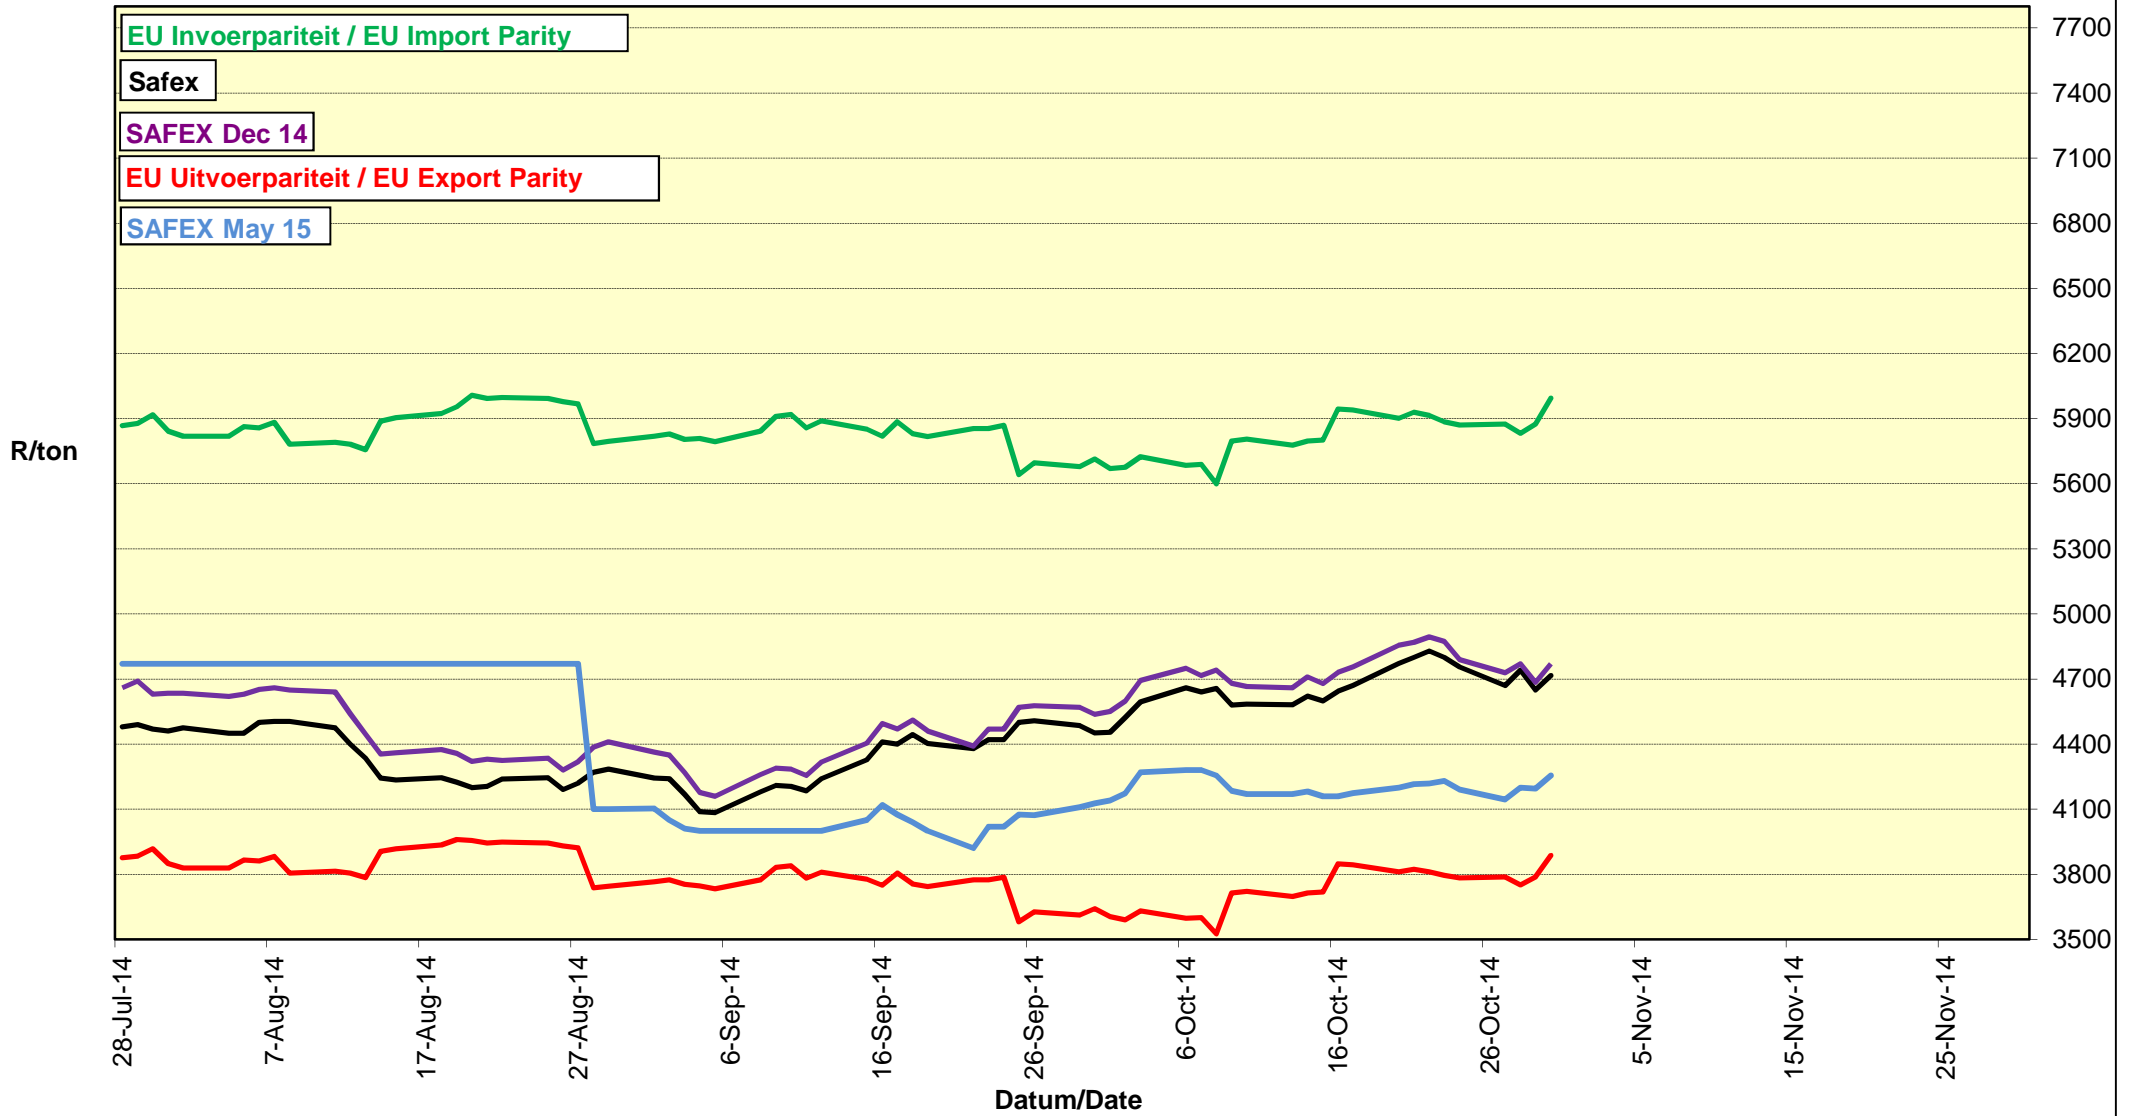

PRICES OF EU SUNFLOWER SEED DELIVERED IN RANDFONTEIN PRYSE VAN EU SONNEBLOMSAAD GELEWER IN RANDFONTEIN

PRYSE VAN SOJABONE GELEWER IN RANDFONTEIN PRICES OF SOYBEANS DELIVERED IN RANDFONTEIN

PRYSE VAN EU SONNEBLOMSAAD GELEWER IN RANDFONTEIN PRICES OF EU SUNFLOWER SEED DELIVERED IN RANDFONTEIN

**PRYSE VAN UITGEDOP EN GESORTEERDE VSA KEURGRAAD GRONDBONE MET 'N
PITGROOTTE VAN 40/50 pitgrootte (RANDFONTEIN)
PRICES OF PROCESSED AND GRADED USA CHOICE GRADE GROUNDNUTS (40/50)
(RANDFONTEIN)**

**PRYSE VAN UITGEDOP EN GESORTEERDE ARGENTYNSE KEURGRAADGRONDBONE MET 'N
PITGROOTTE VAN 40/50 (RANDFONTEIN)
PRICES OF PROCESSED AND GRADED ARGENTINEAN CHOICE GRADE GROUNDNUTS
(40/50) (RANDFONTEIN)**