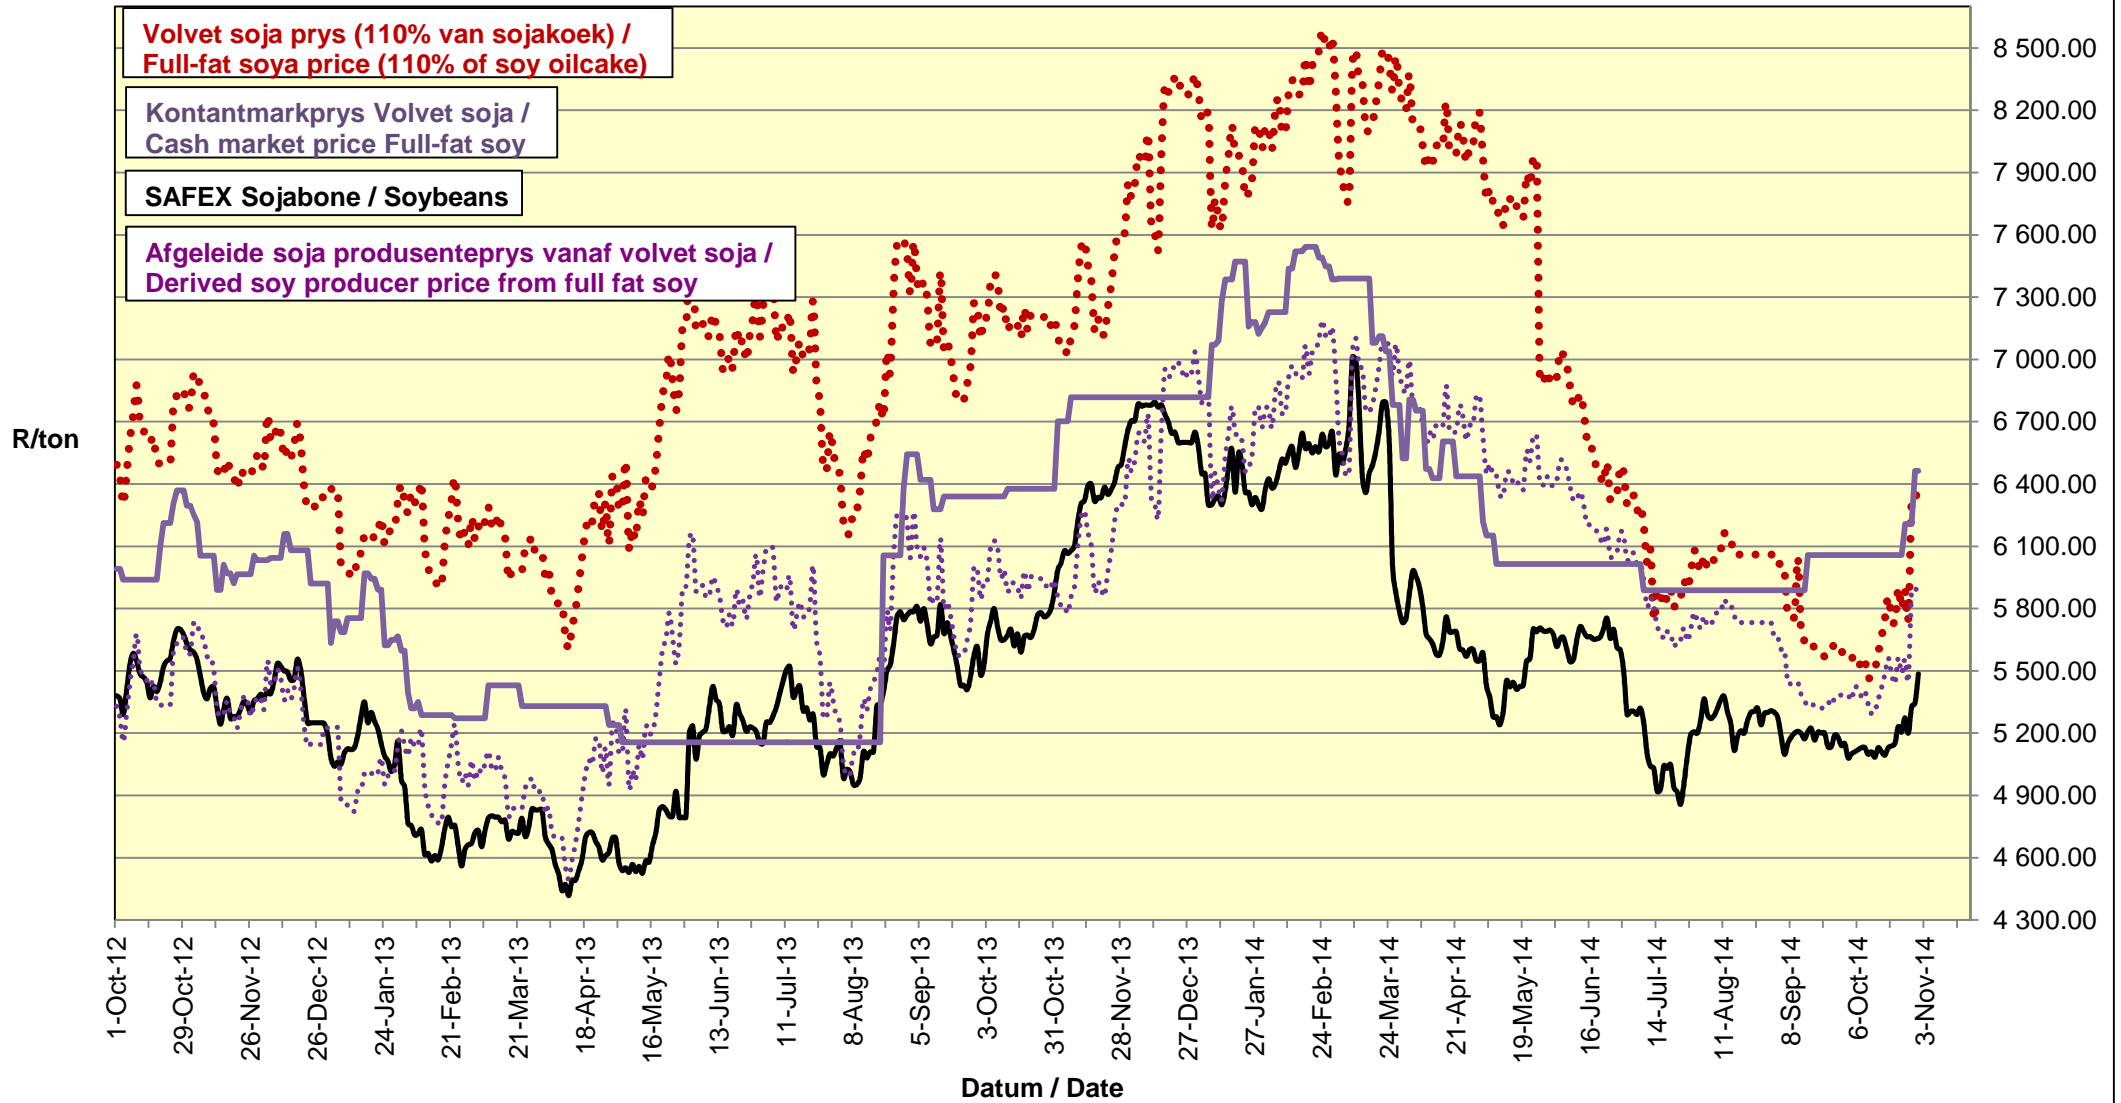

Afgeleide sojaboon produsente - en volvet sojaboonpryse Derived soy producer price and full-fat soy prices