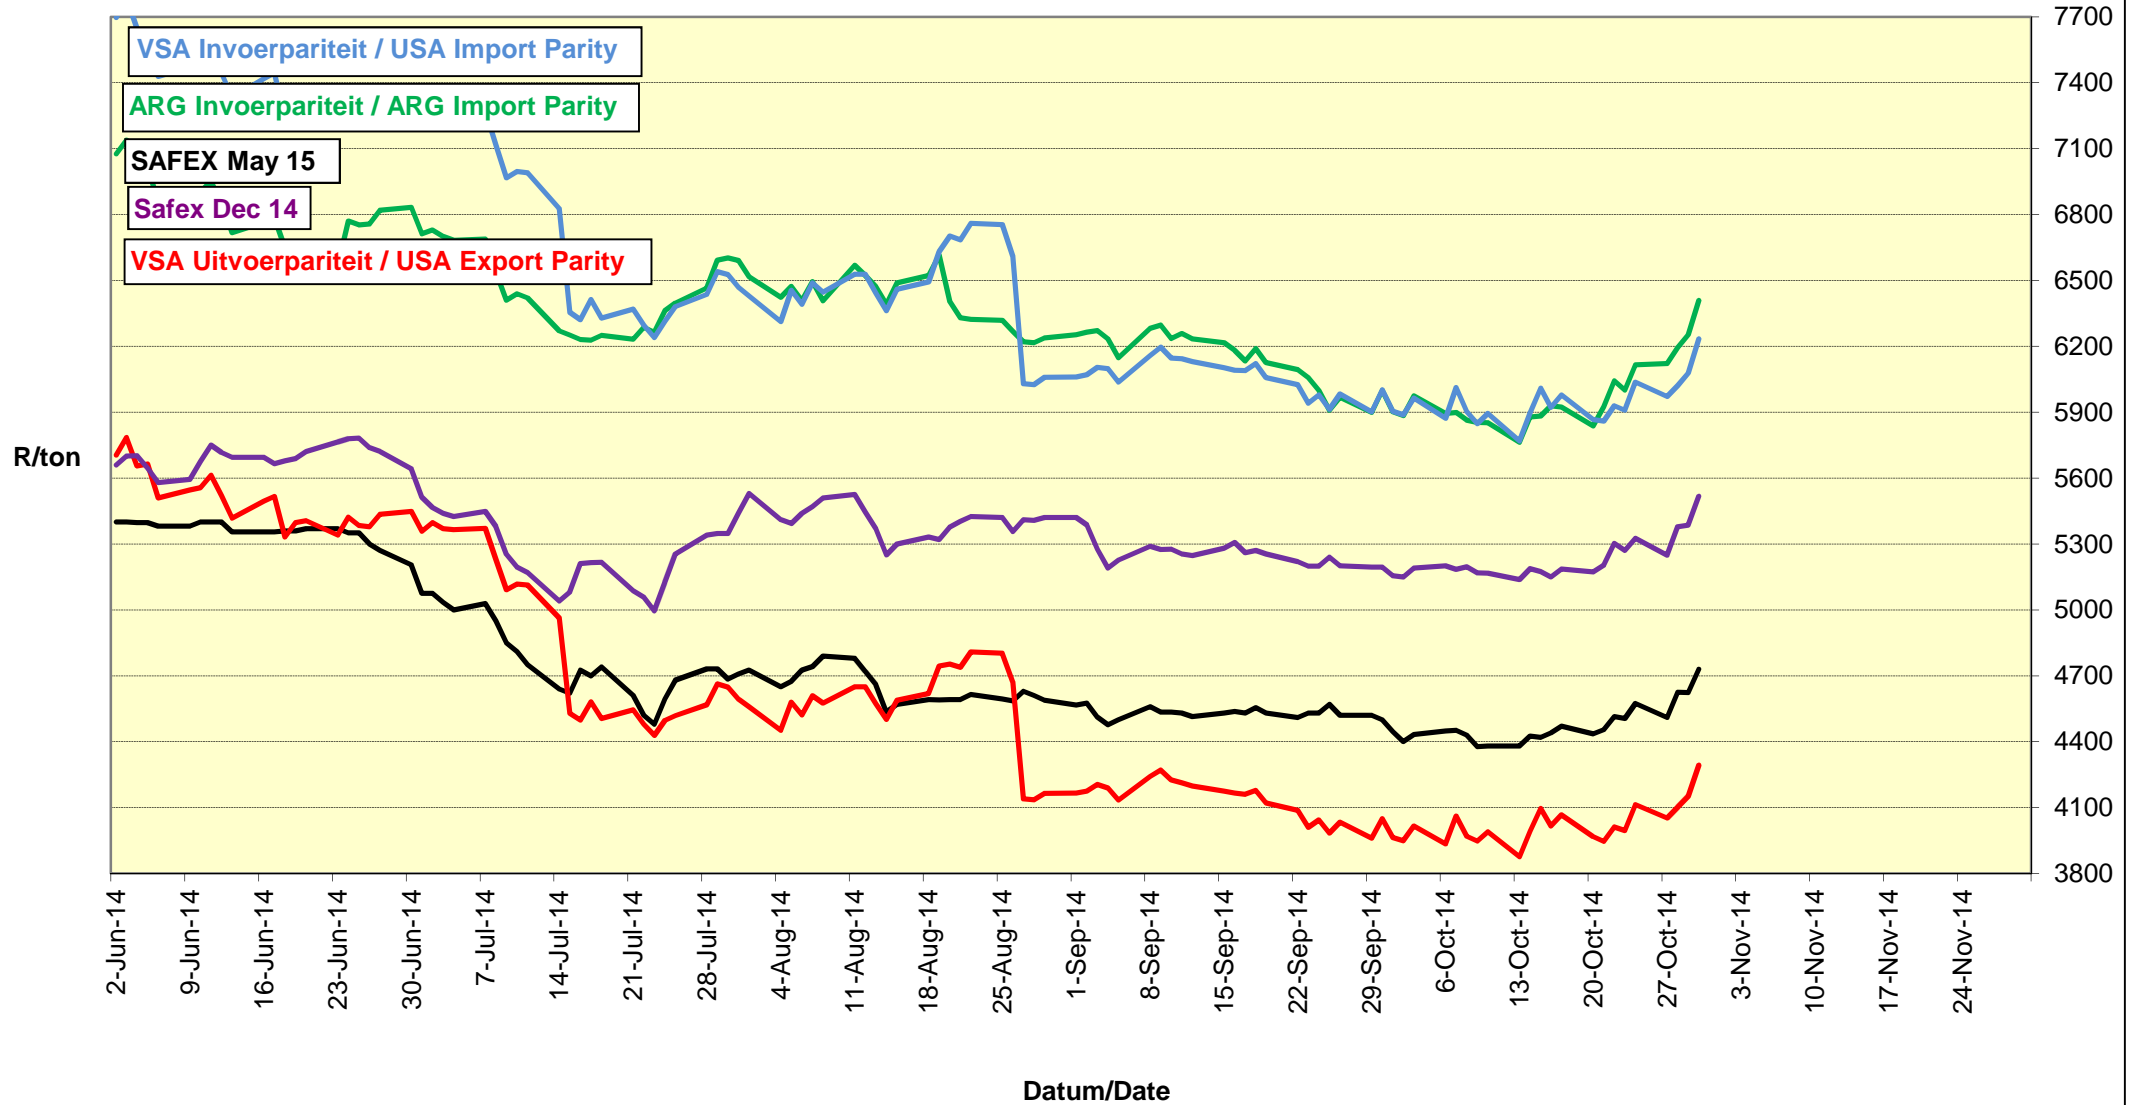

PRYSE VAN SOJABONE GELEWER IN RANDFONTEIN PRICES OF SOYBEANS DELIVERED IN RANDFONTEIN