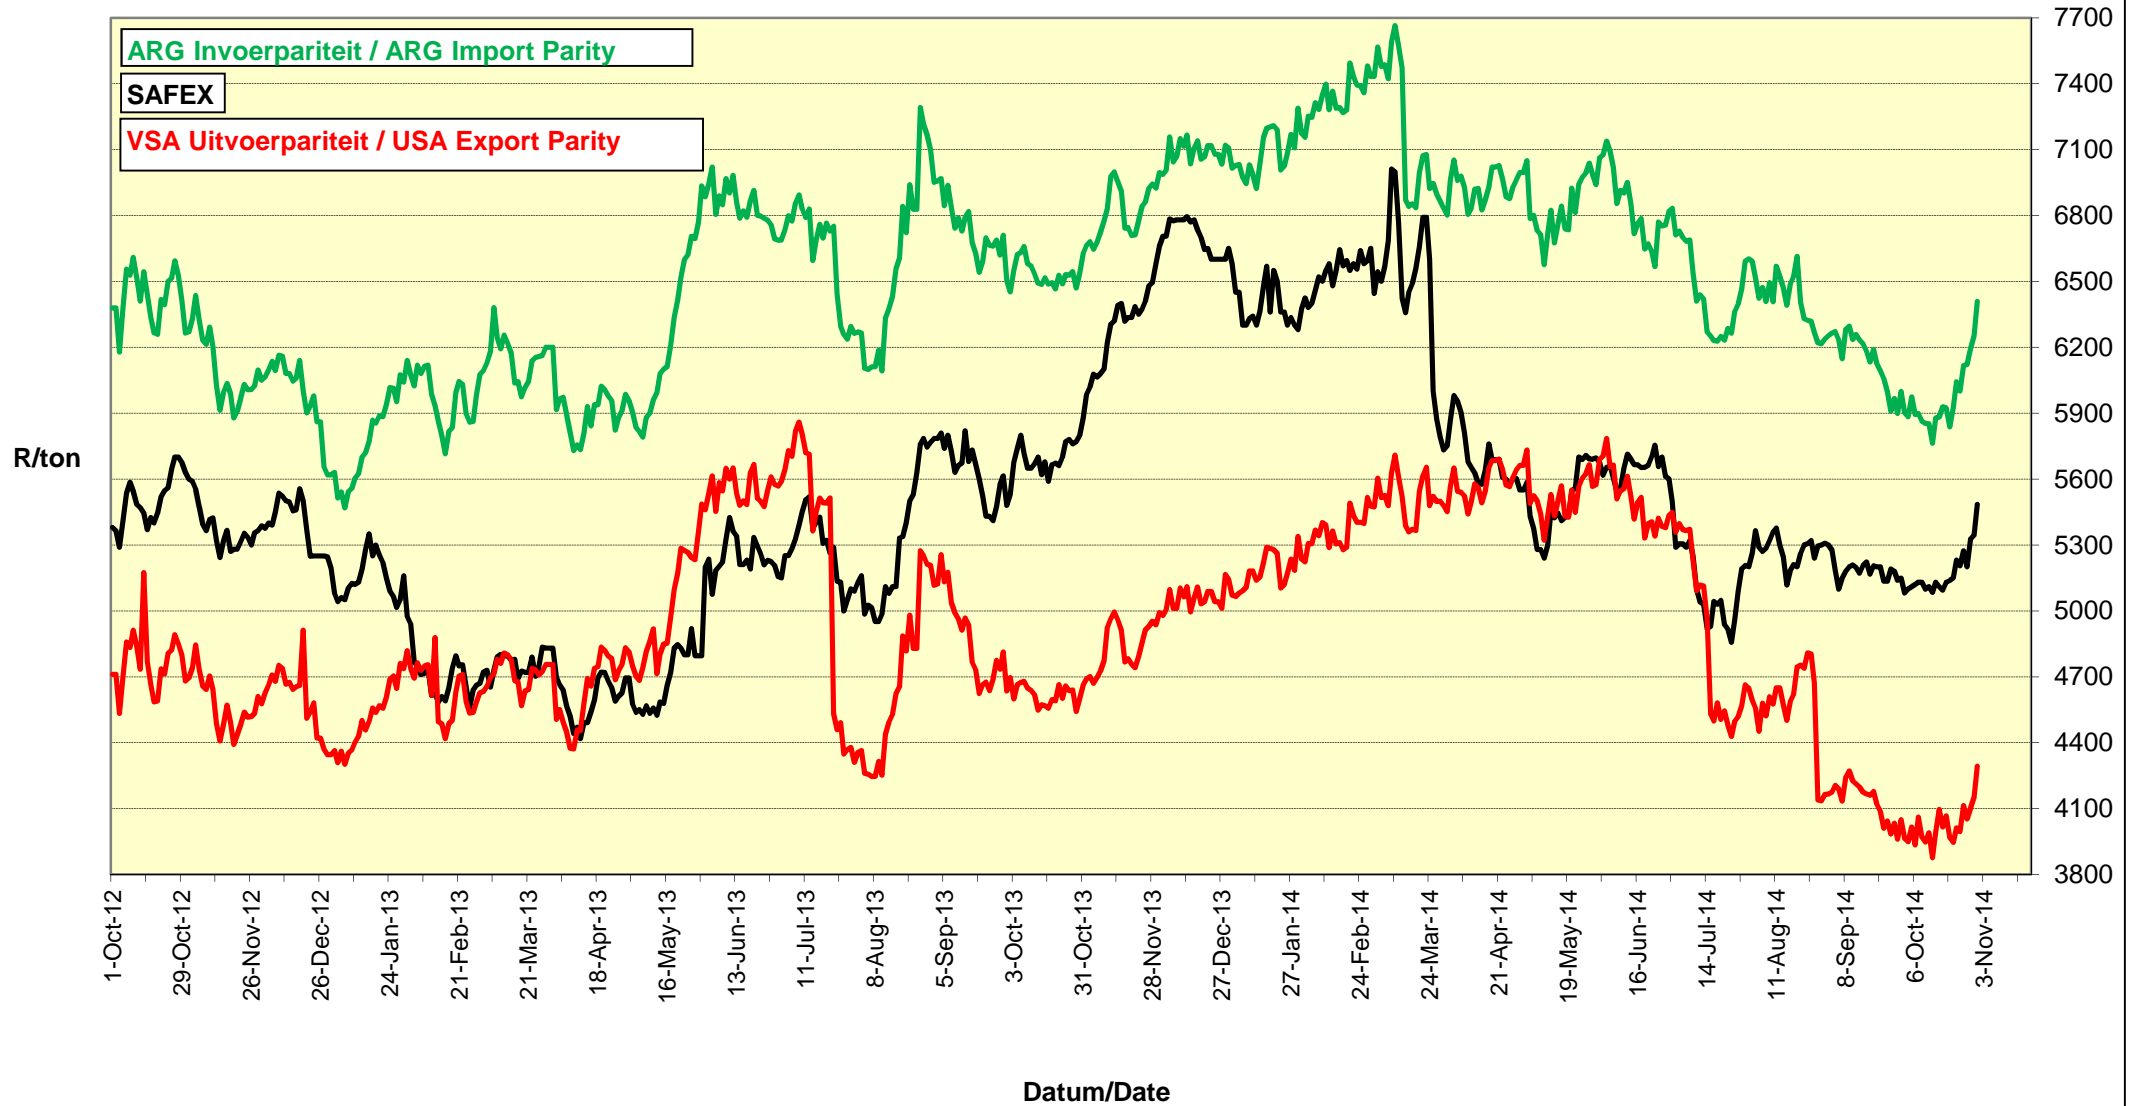

PRICES OF EU SUNFLOWER SEED DELIVERED IN RANDFONTEIN PRYSE VAN EU SONNEBLOMSAAD GELEWER IN RANDFONTEIN

PRYSE VAN SOJABONE GELEWER IN RANDFONTEIN PRICES OF SOYBEANS DELIVERED IN RANDFONTEIN

PRYSE VAN EU SONNEBLOMSAAD GELEWER IN RANDFONTEIN PRICES OF EU SUNFLOWER SEED DELIVERED IN RANDFONTEIN