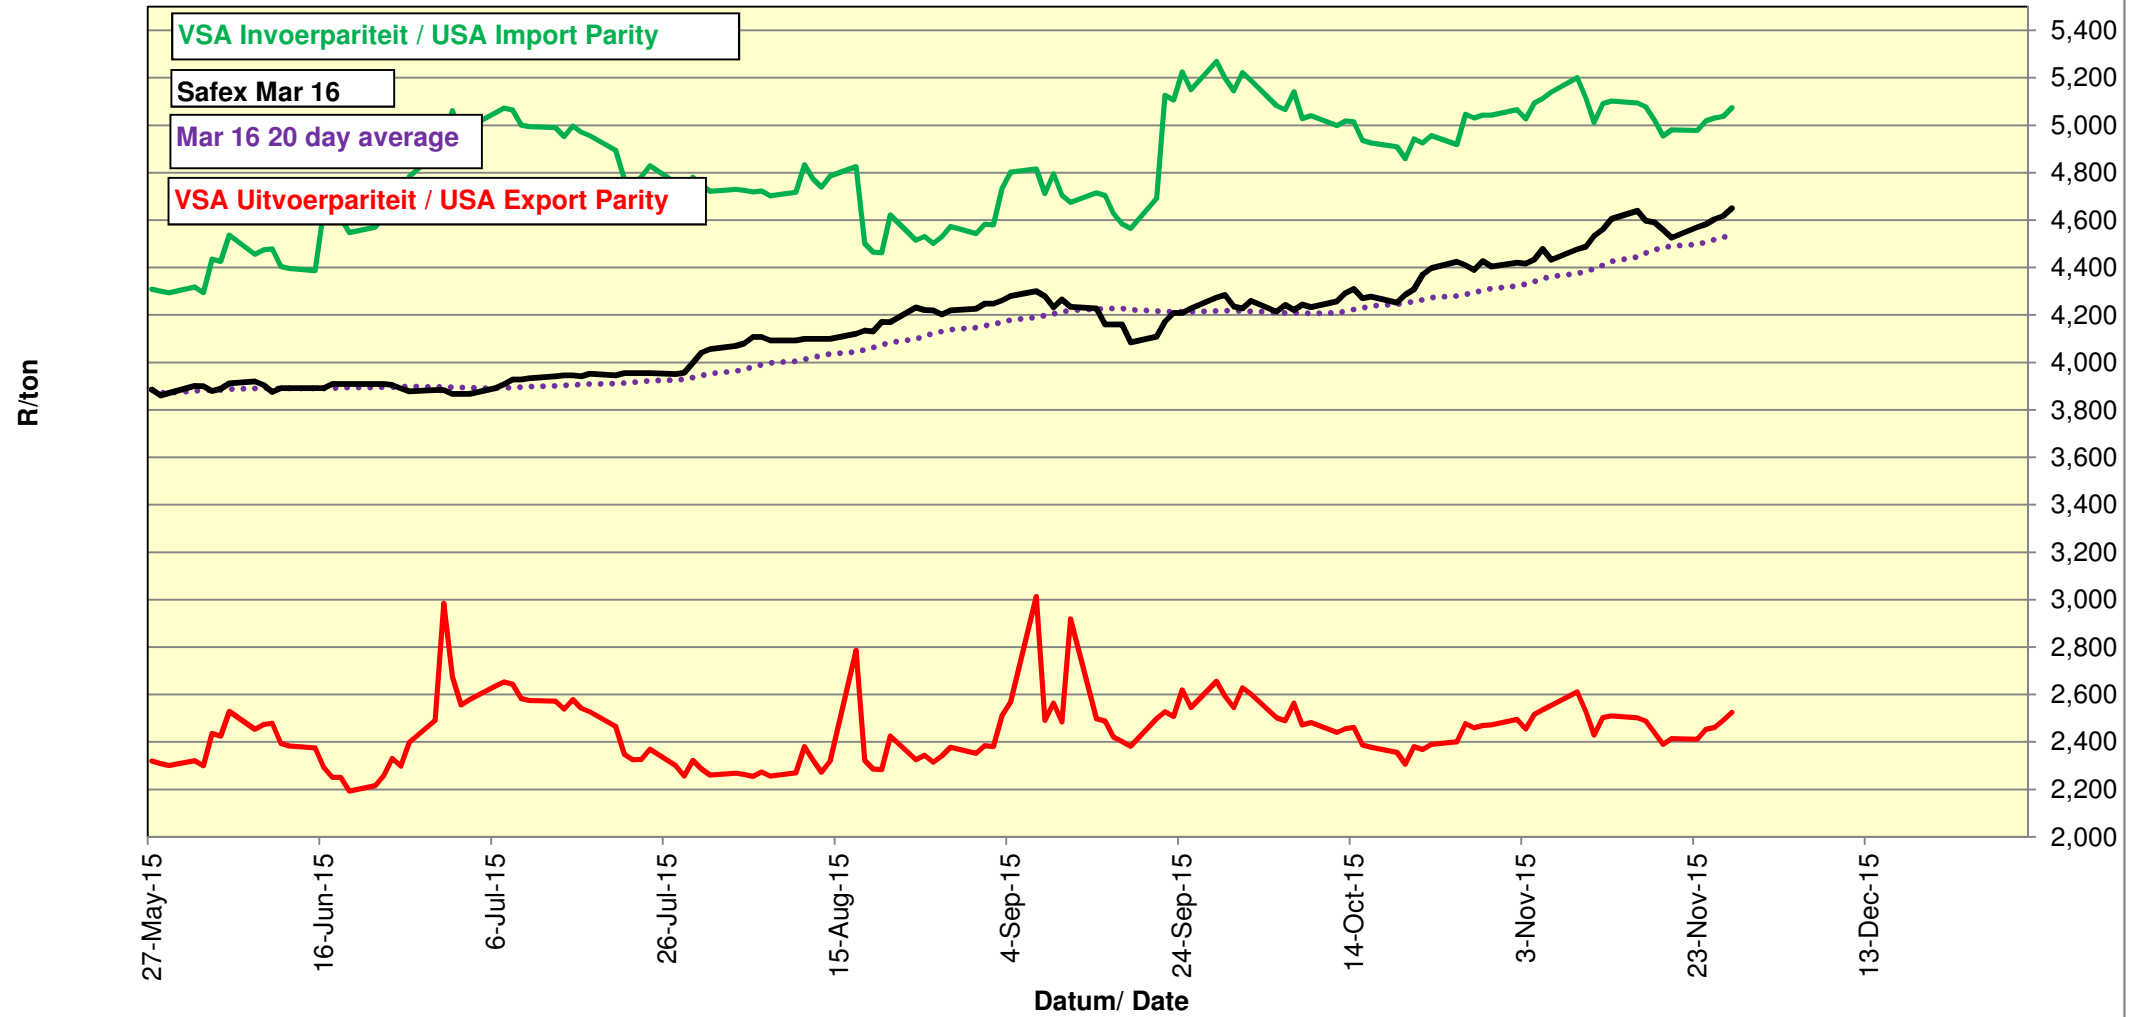

Safex Mar 16

PRYSE VAN HRW KORING VIR LEWERING IN MAR 2016 (RANDFONTEIN) PRICES OF HRW WHEAT DELIVERED IN MAR 2016 (RANDFONTEIN)