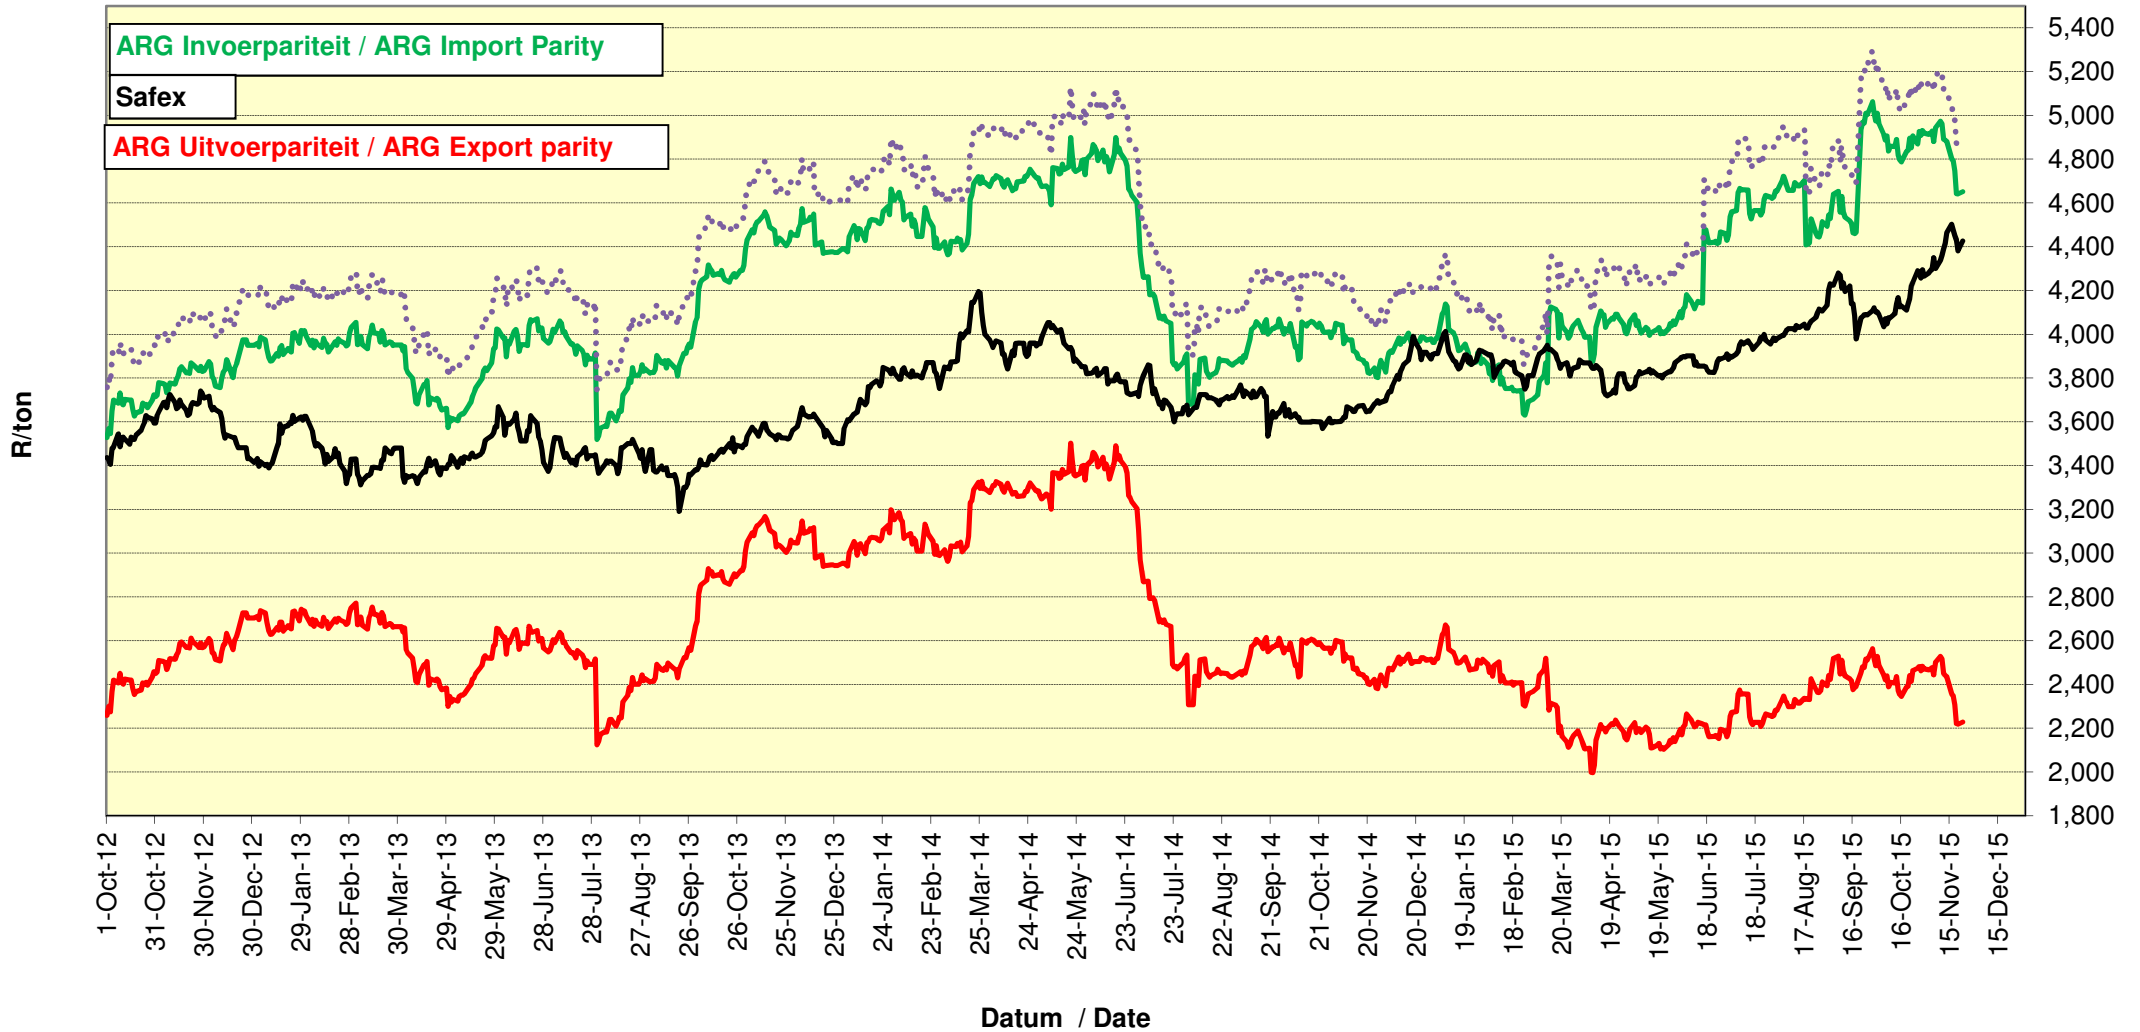

# PRYSE VAN RSA EN ARGENTYNSE KORING GELEWER IN RANDFONTEIN PRICES OF RSA AND ARGENTINEAN WHEAT DELIVERED IN RANDFONTEIN

**PRYSE VAN SUID AFRIKAANSE EN VSA KORING GELEWER IN RANDFONTEIN  
 PRICES OF SOUTH AFRICAN AND USA WHEAT DELIVERED IN RANDFONTEIN**