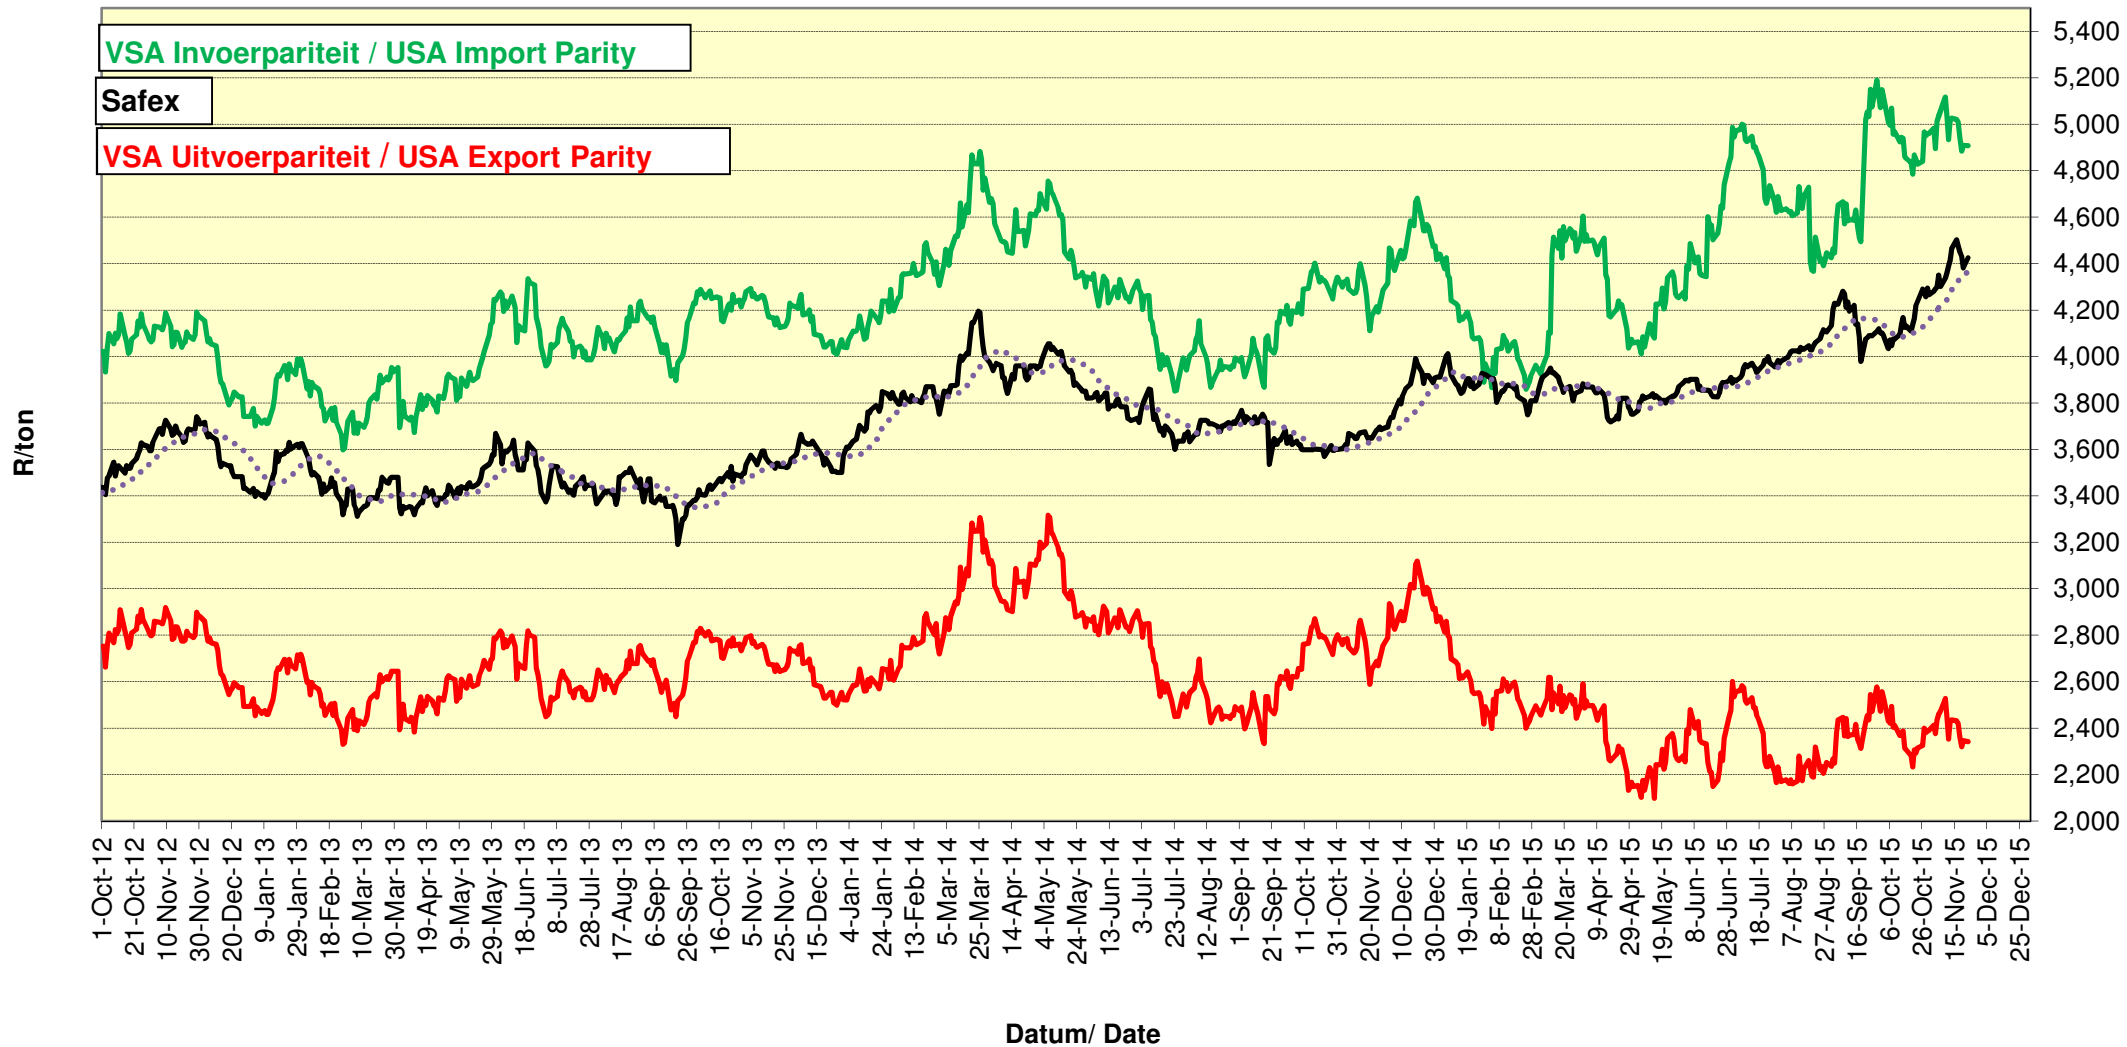

# PRYSE VAN RSA EN ARGENTYNSE KORING GELEWER IN RANDFONTEIN PRICES OF RSA AND ARGENTINEAN WHEAT DELIVERED IN RANDFONTEIN

**PRYSE VAN SUID AFRIKAANSE EN VSA KORING GELEWER IN RANDFONTEIN  
 PRICES OF SOUTH AFRICAN AND USA WHEAT DELIVERED IN RANDFONTEIN**