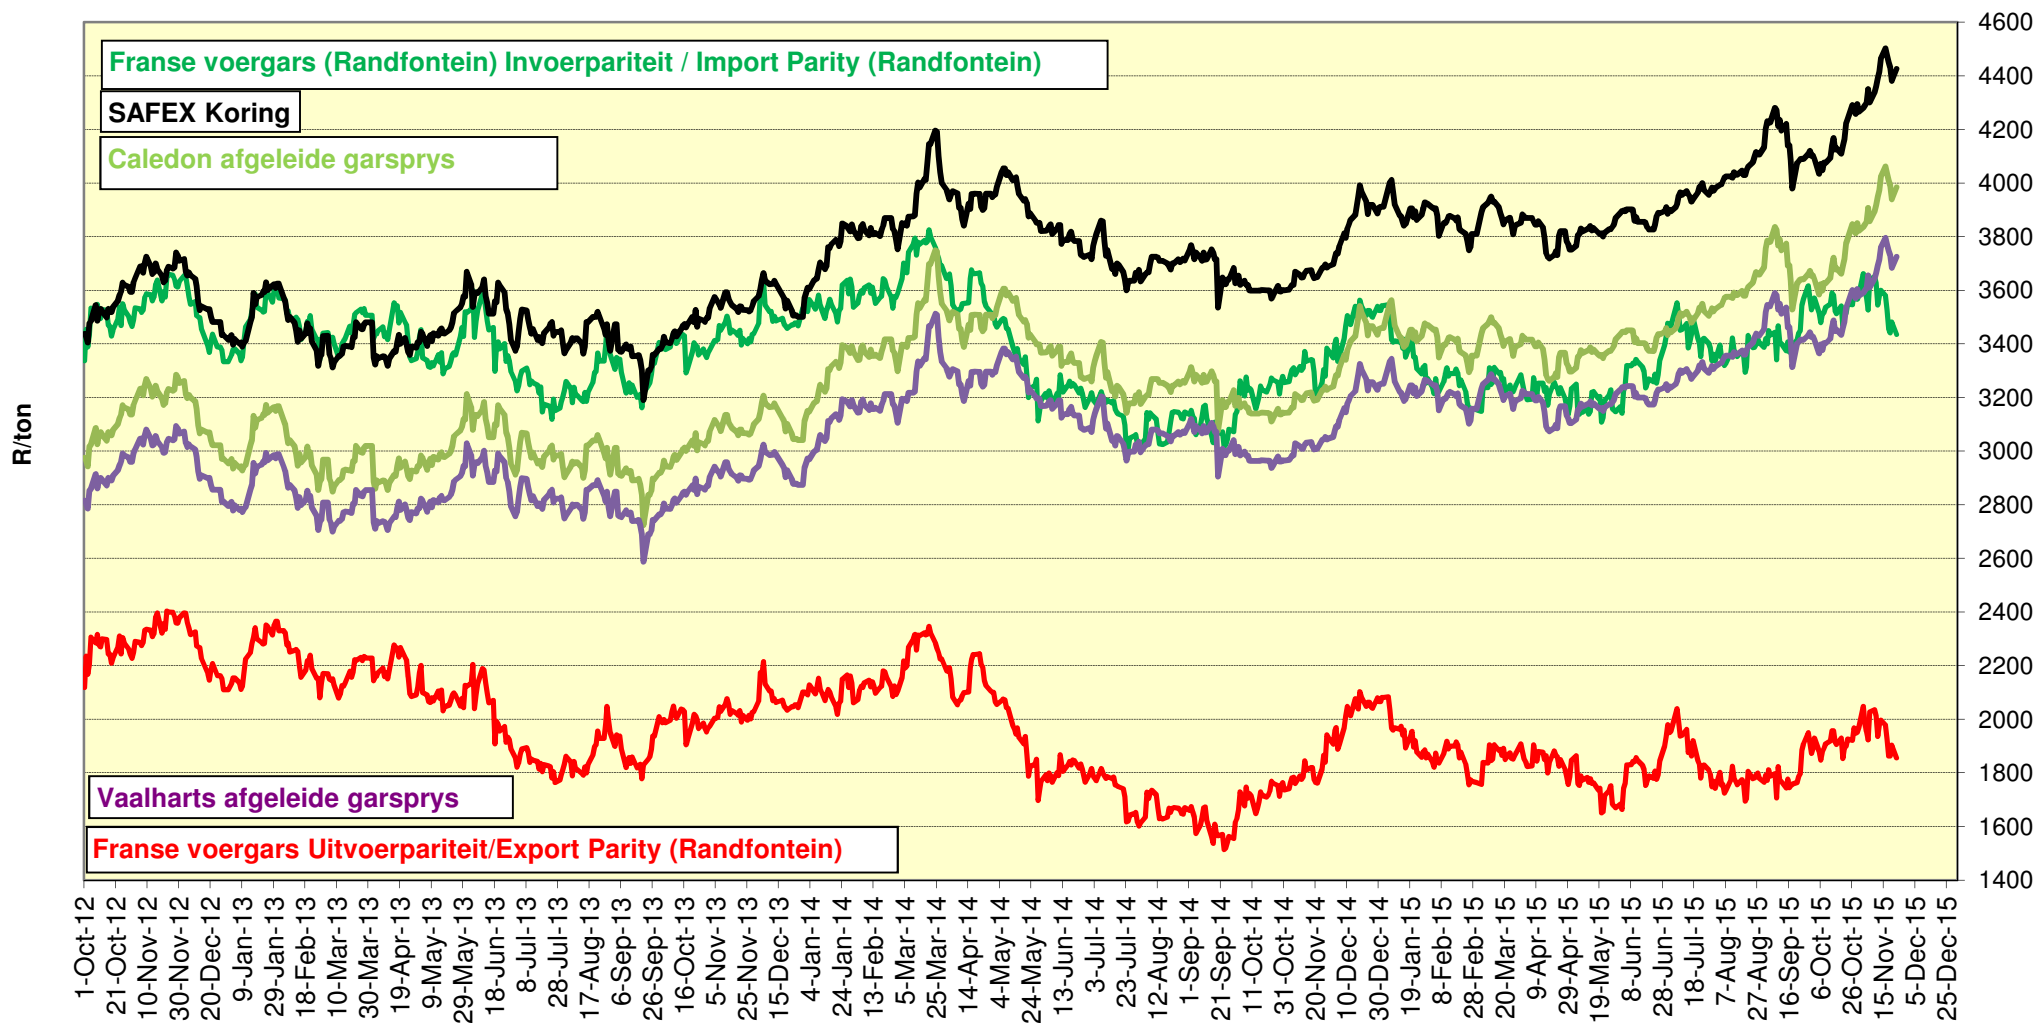

PRYSE VAN GARS GELEWER IN RANDFONTEIN PRICES OF BARLEY DELIVERED IN RANDFONTEIN