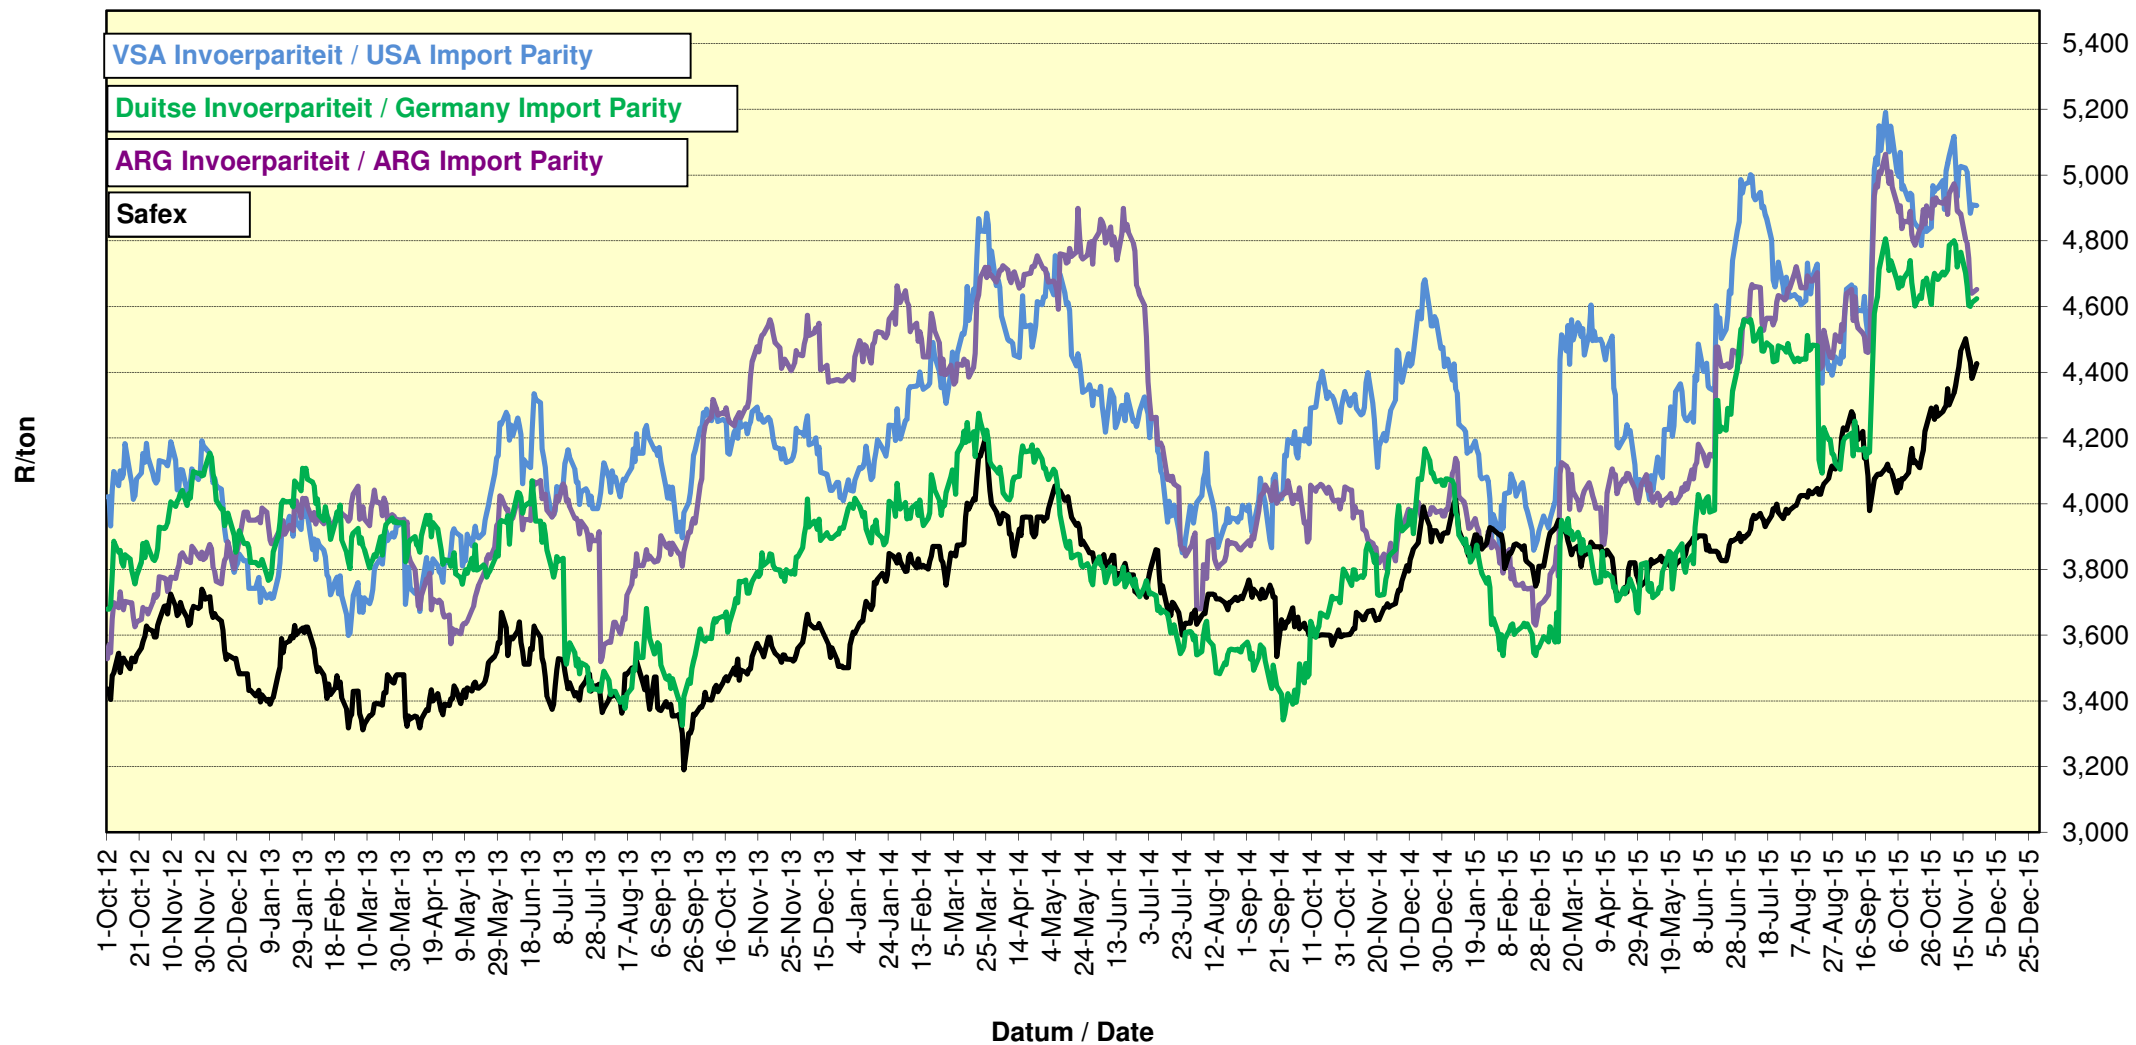

PRYSE VAN KORING GELEWER IN RANDFONTEIN PRICES OF WHEAT DELIVERED IN RANDFONTEIN