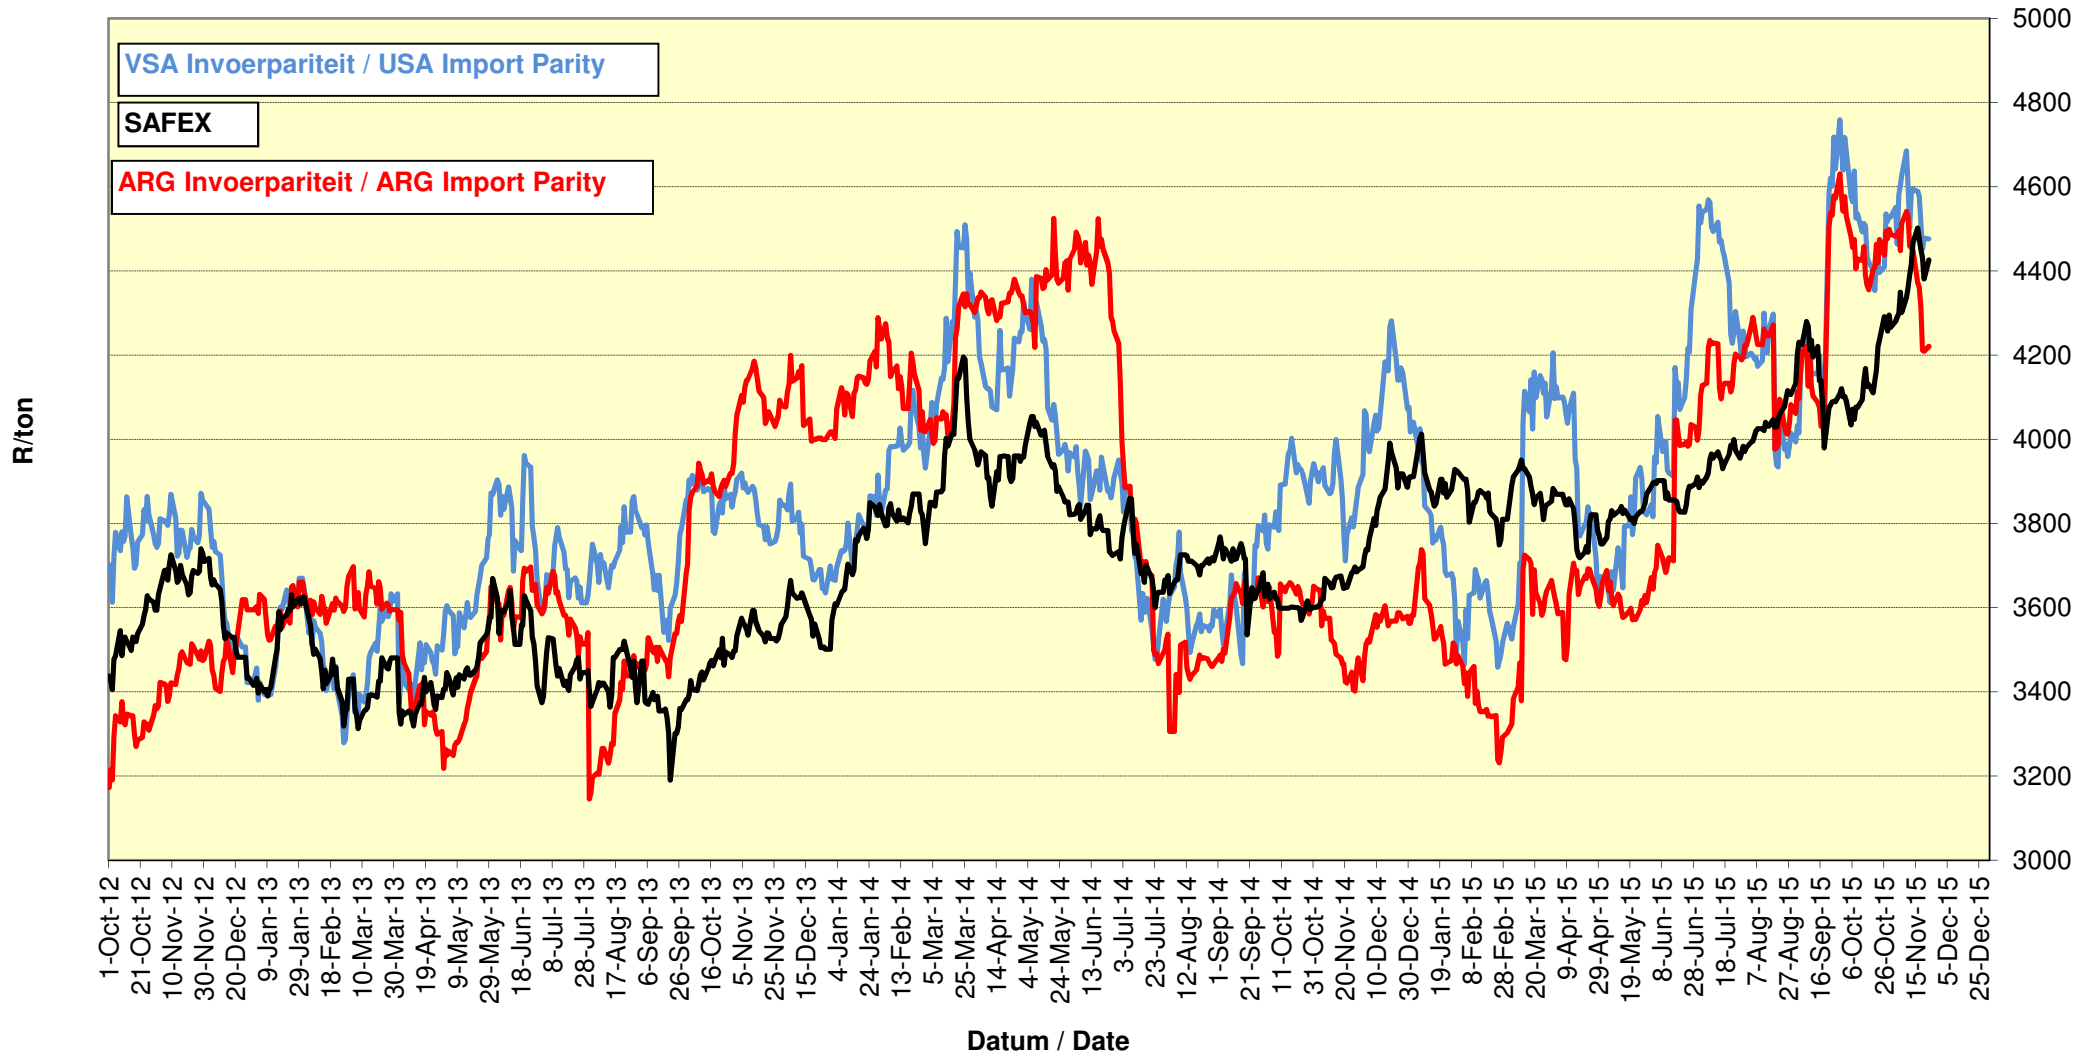

PRYSE VAN KORING GELEWER IN DURBAN HAWE PRICES OF WHEAT DELIVERED IN DURBAN HARBOUR