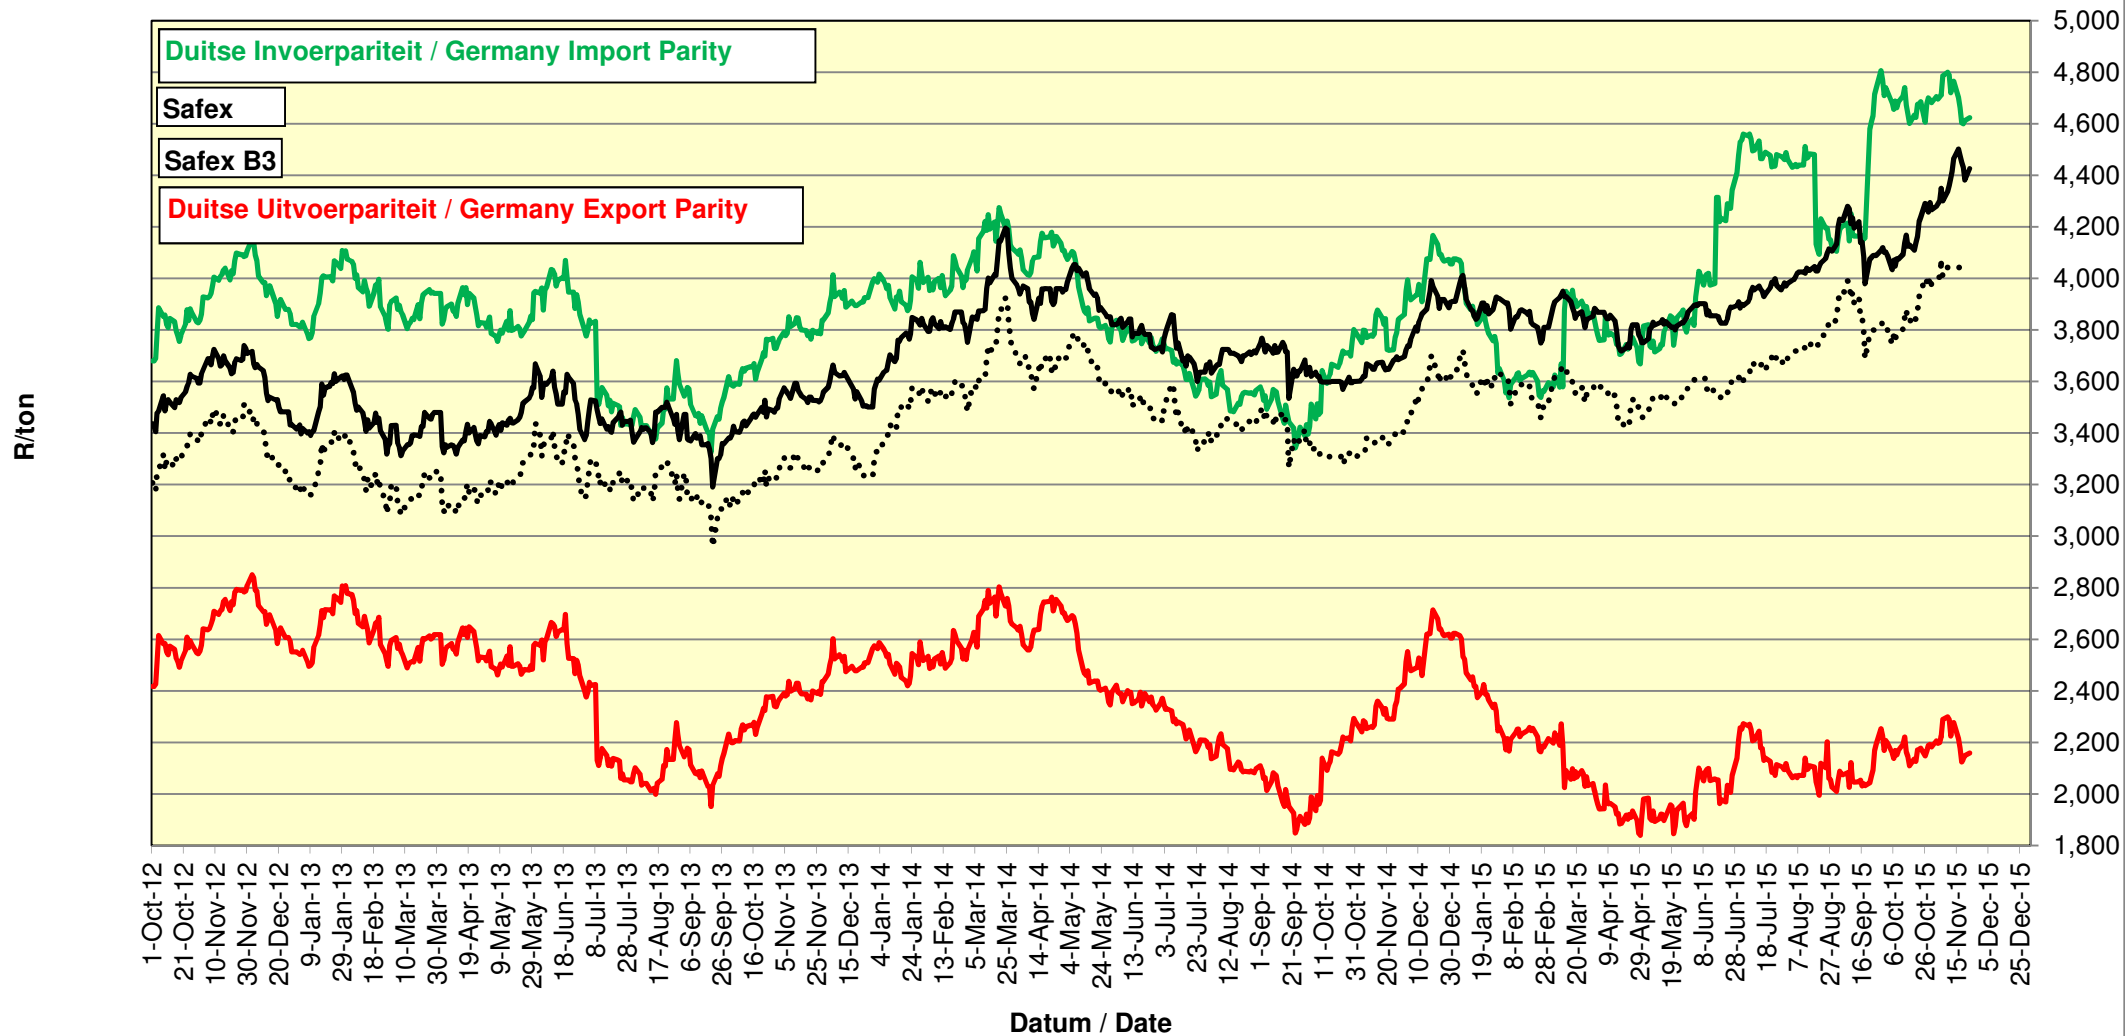

PRYSE VAN RSA EN DUITSE KORING GELEWER IN RANDFONTEIN PRICES OF RSA AND GERMAN WHEAT DELIVERED IN RANDFONTEIN