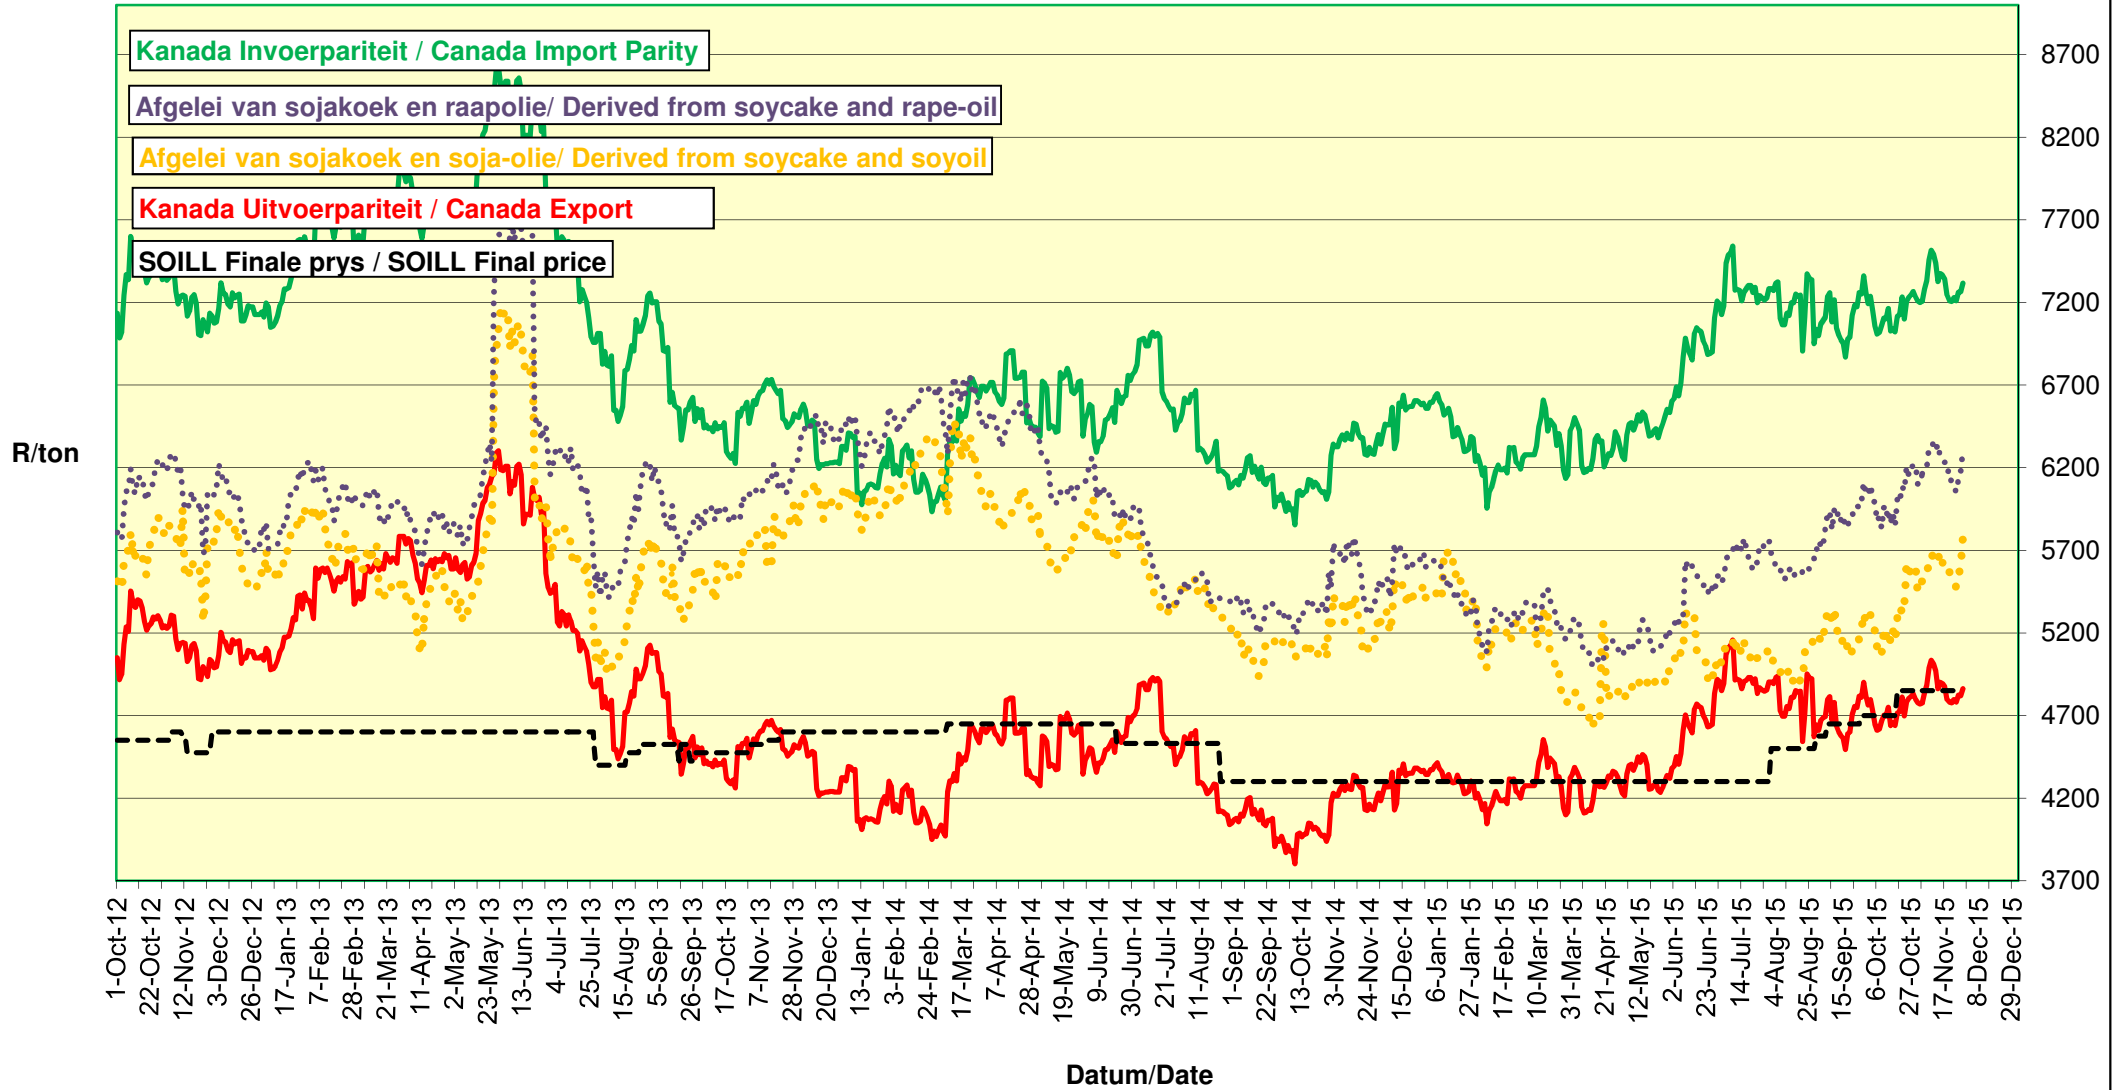

Kanolapryse in die Suid-Kaap (Swellendam)/ Prices of Canola in the South Cape (Swellendam)