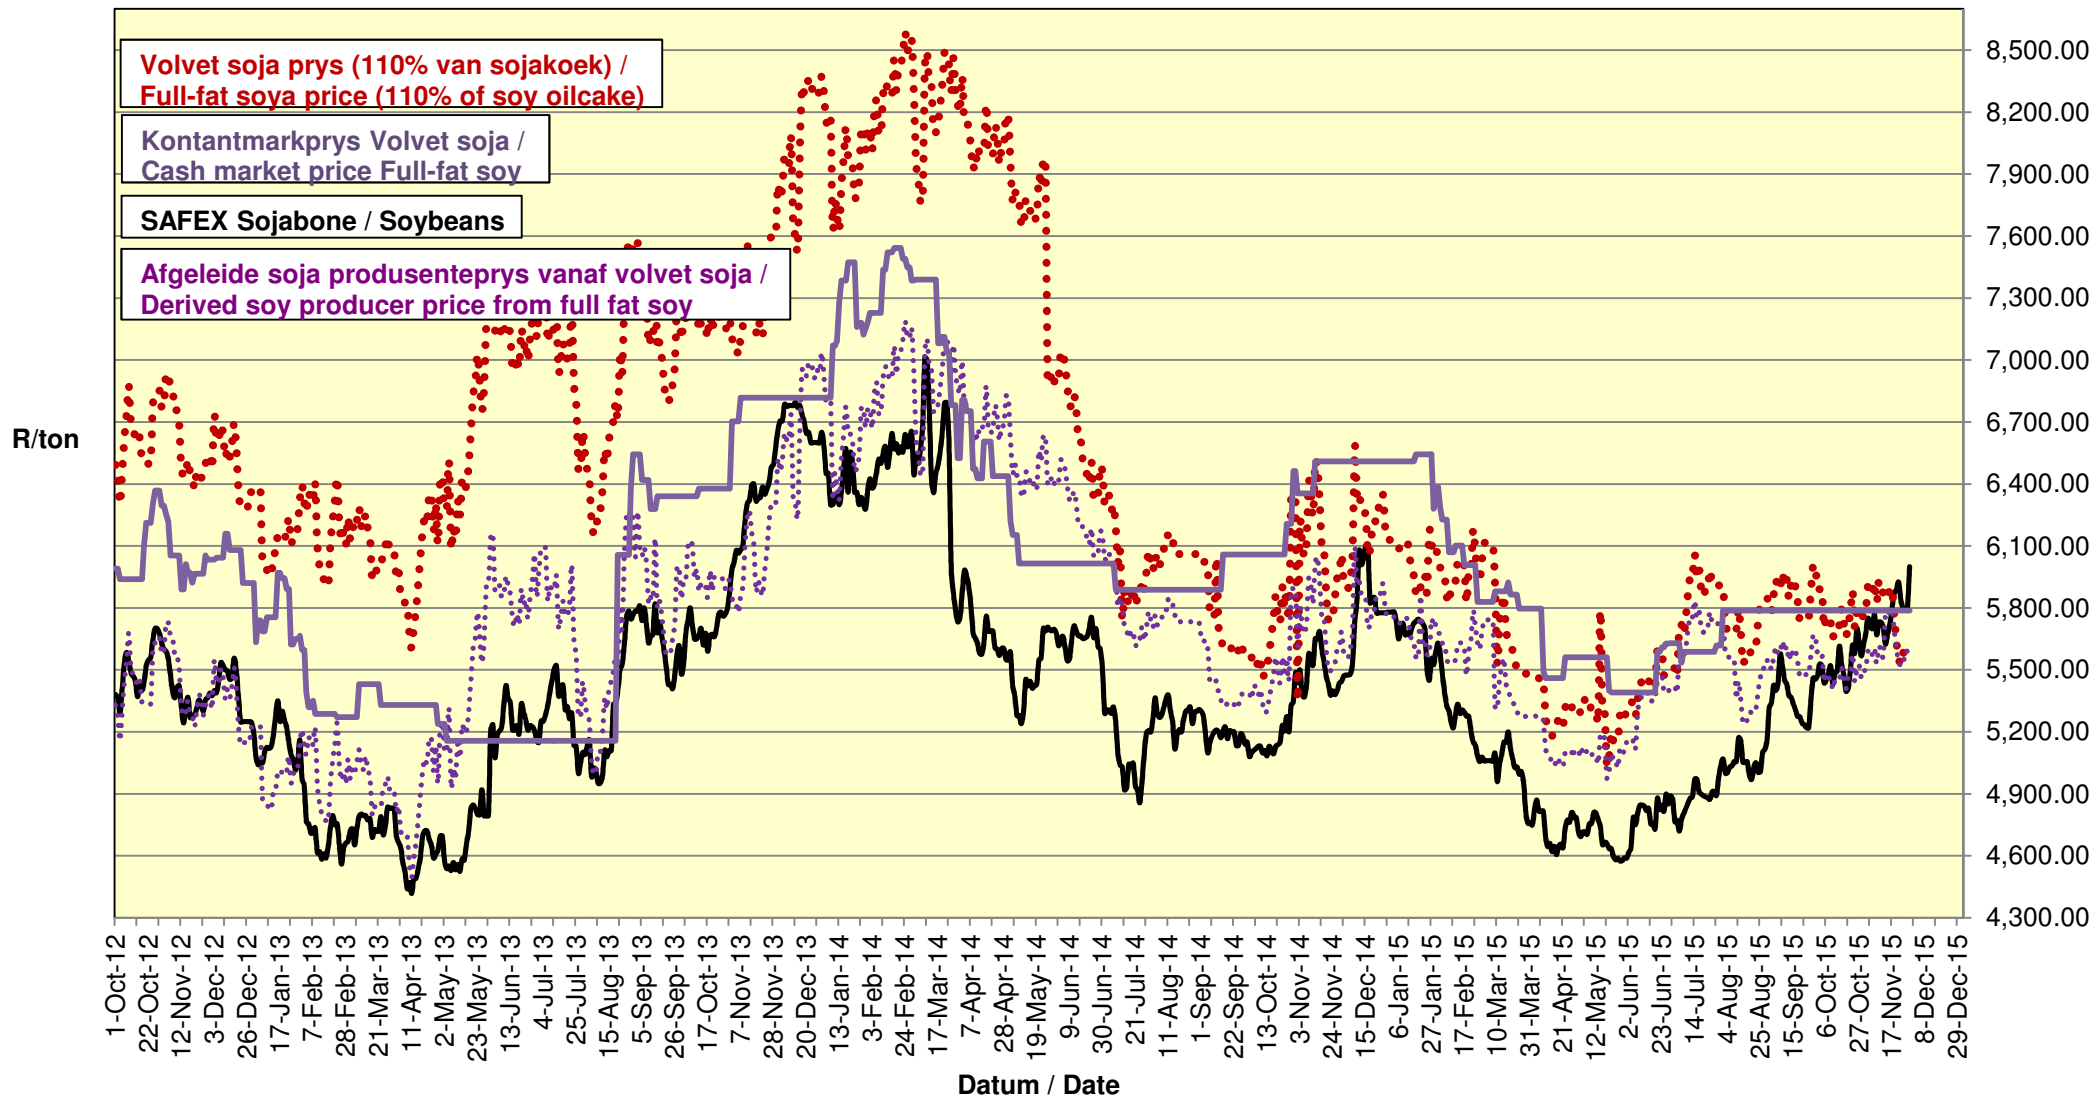

Afgeleide sojaboon produsente - en volvet sojaboonpryse Derived soy producer price and full-fat soy prices