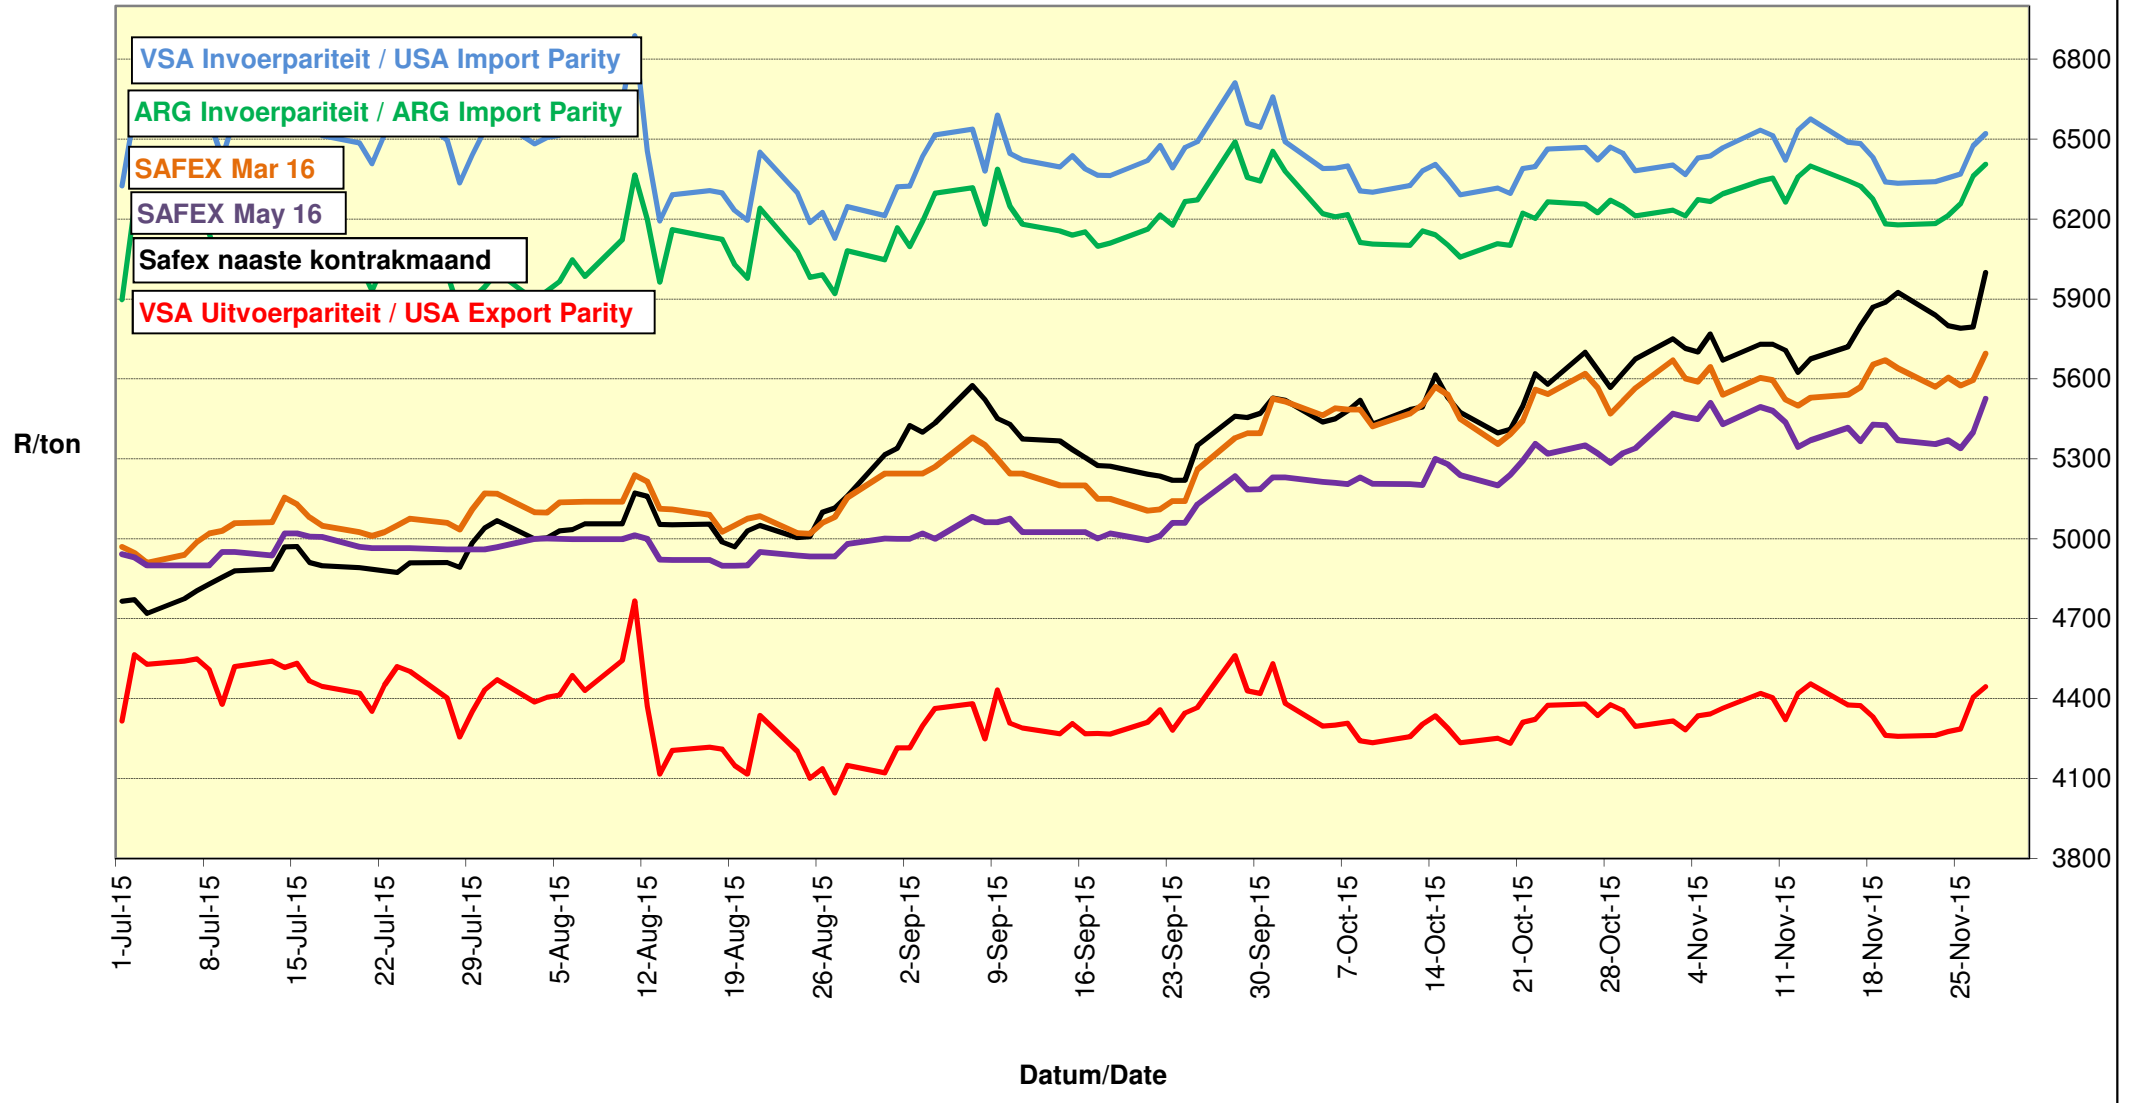

PRYSE VAN SOJABONE GELEWER IN RANDFONTEIN PRICES OF SOYBEANS DELIVERED IN RANDFONTEIN