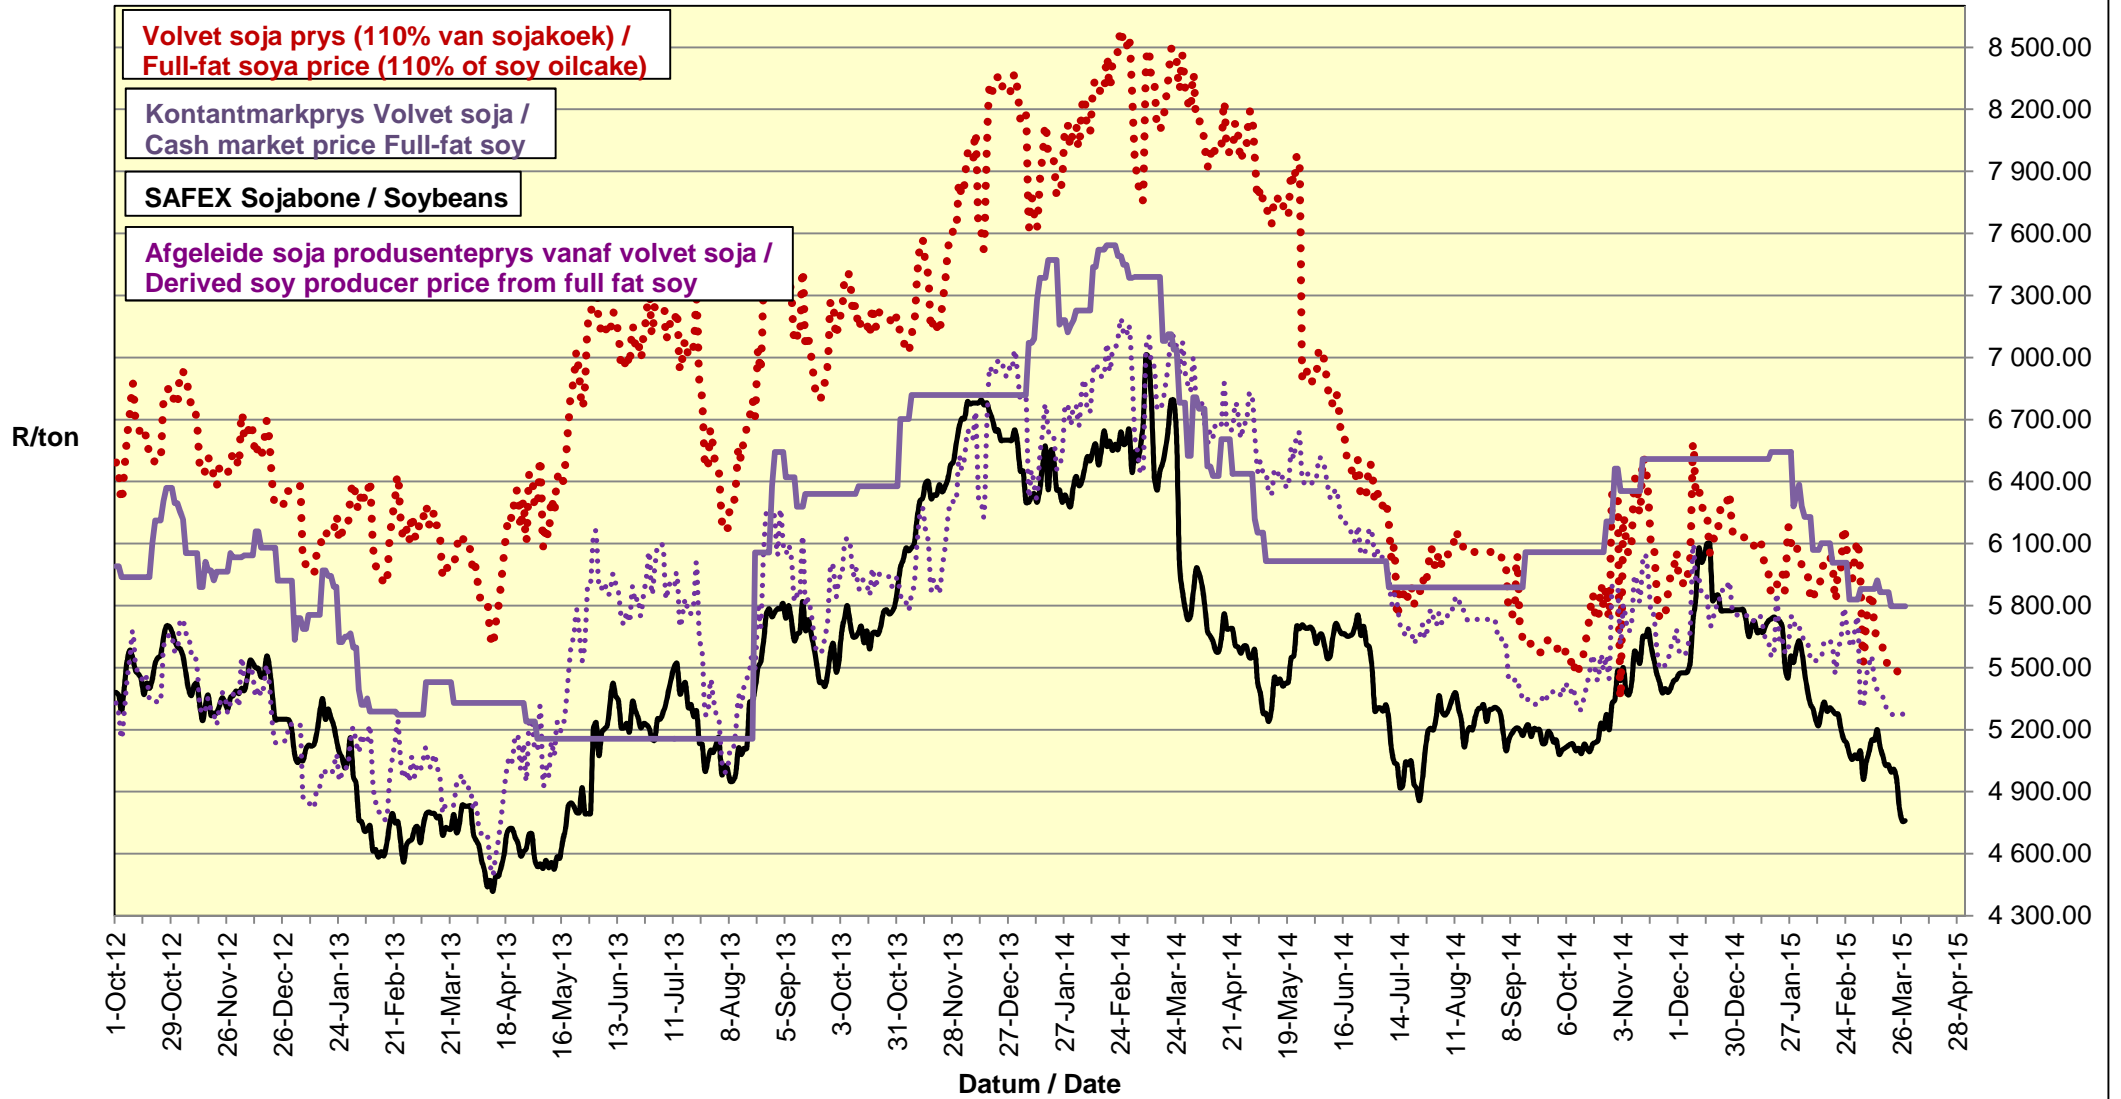

Afgeleide sojaboon produsente - en volvet sojaboonpryse Derived soy producer price and full-fat soy prices