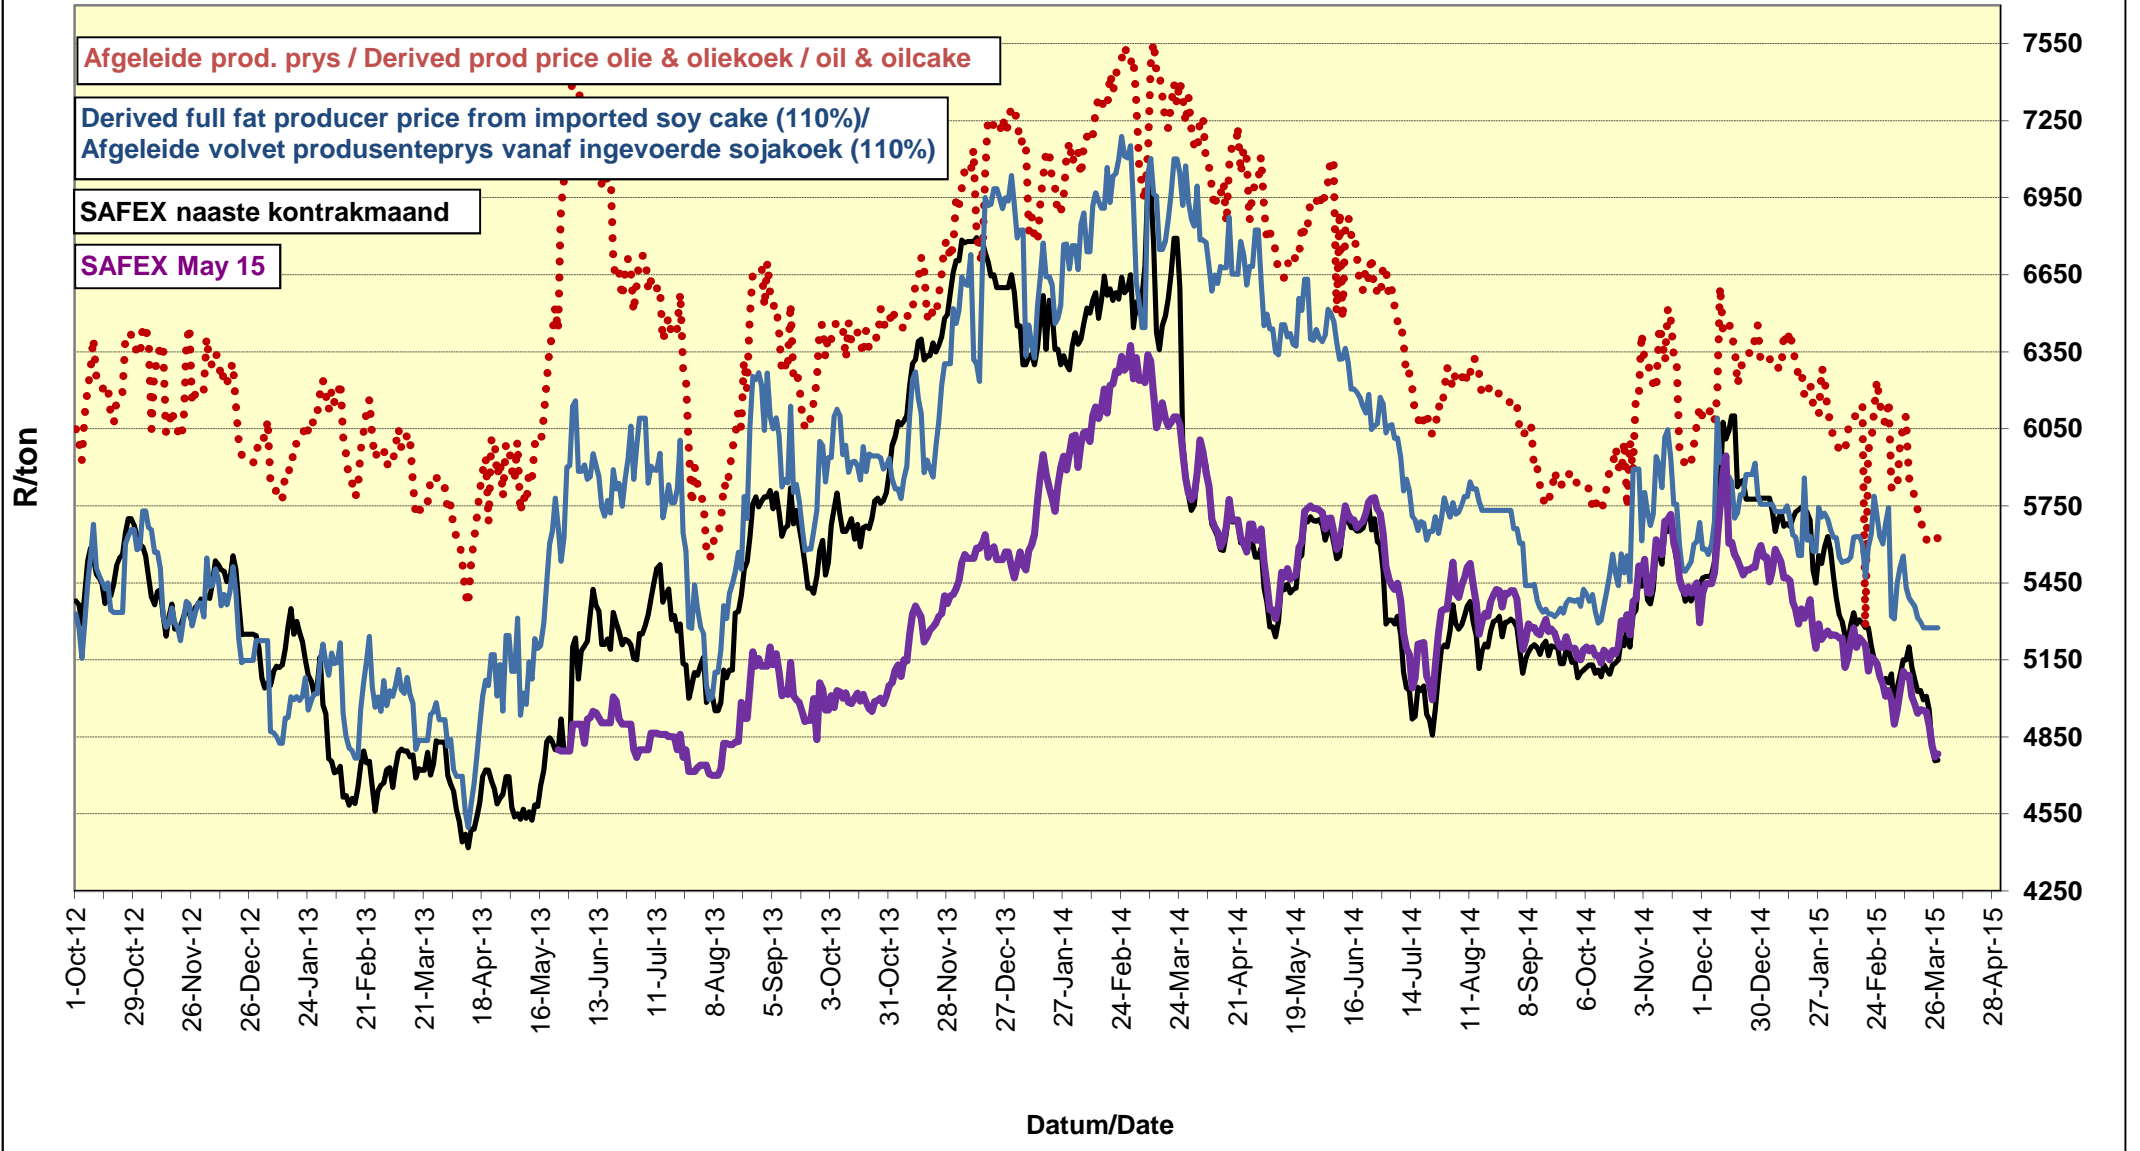

PRYSE VAN SOJABONE GELEWER IN RANDFONTEIN PRICES OF SOYBEANS DELIVERED IN RANDFONTEIN