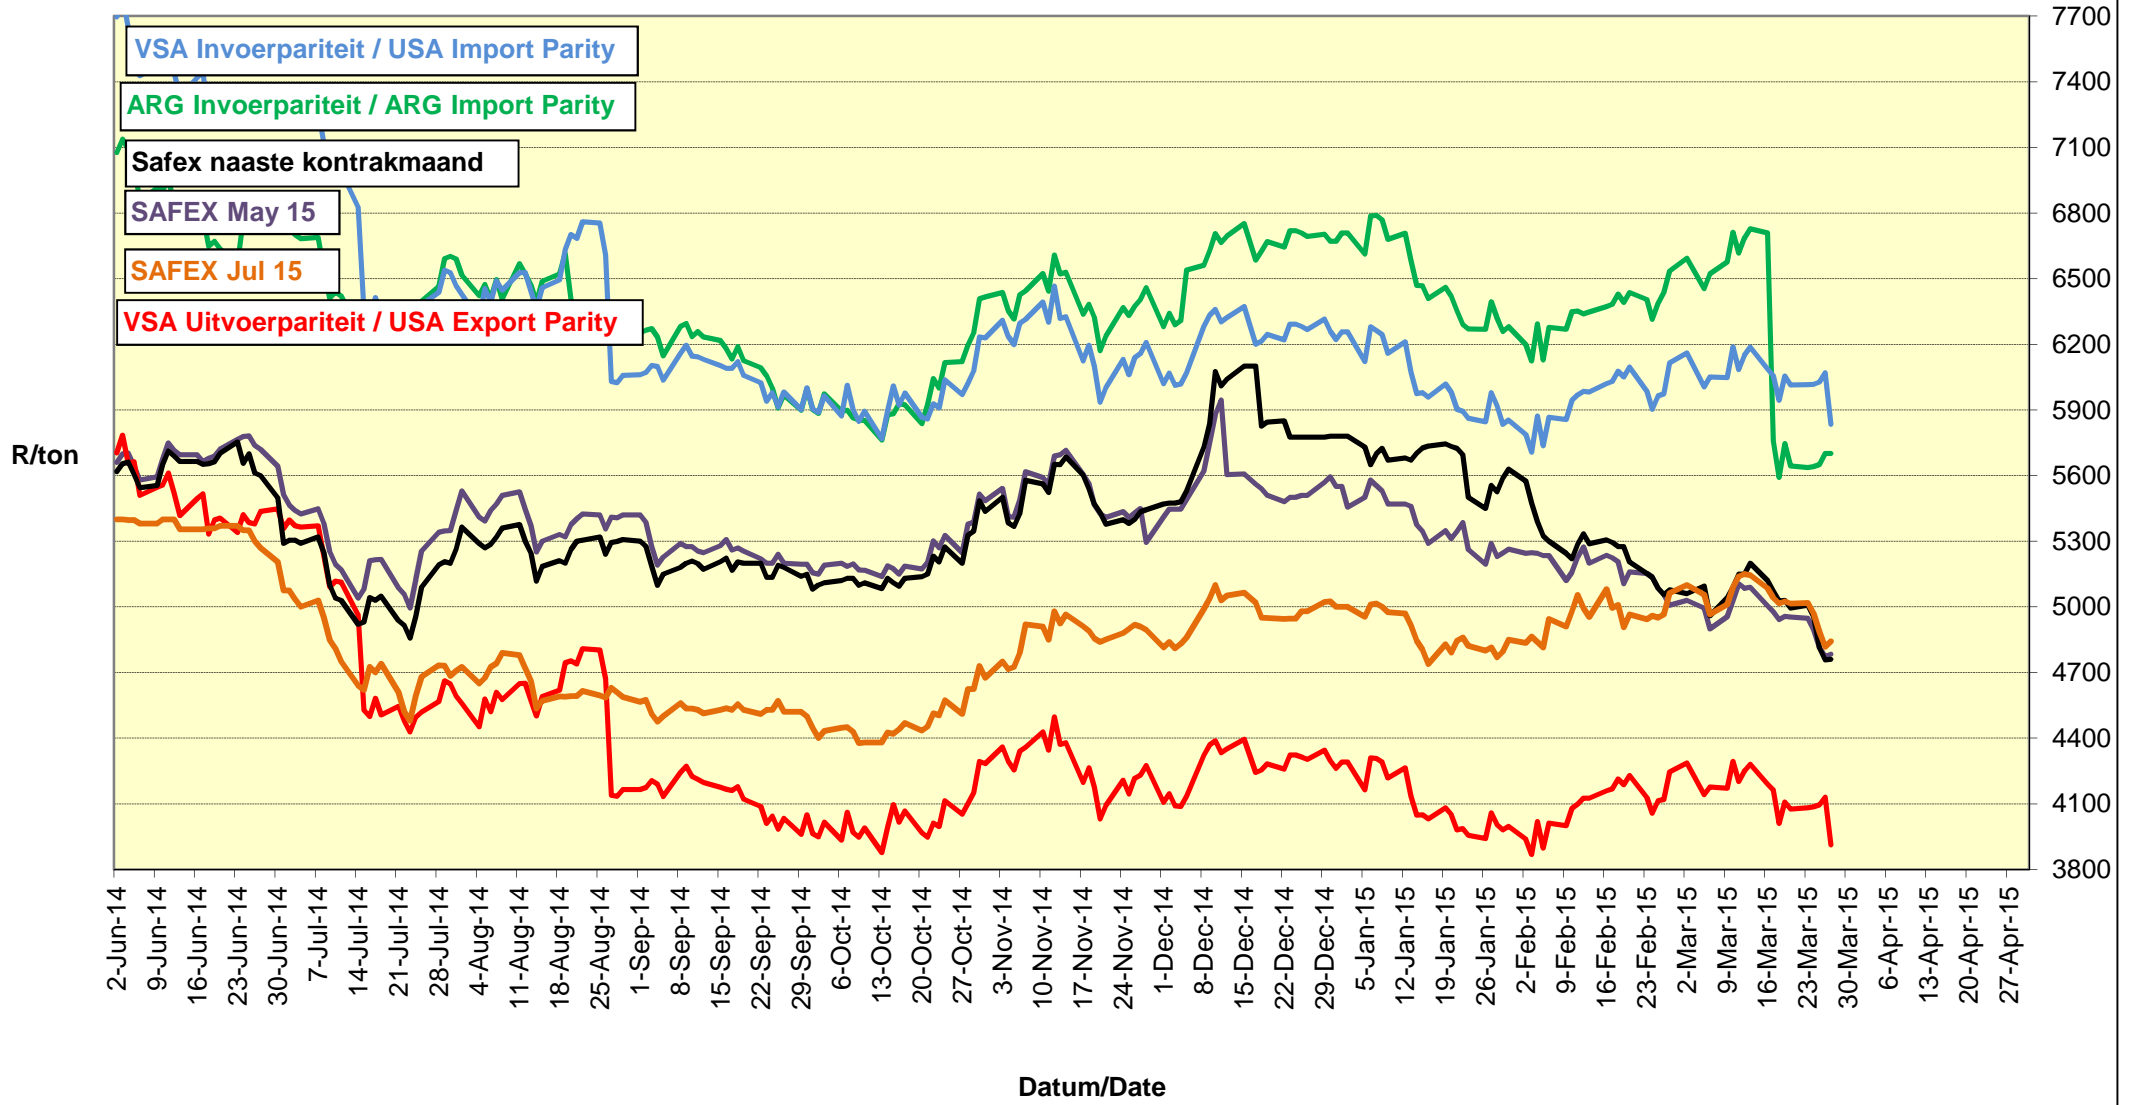

PRYSE VAN SOJABONE GELEWER IN RANDFONTEIN PRICES OF SOYBEANS DELIVERED IN RANDFONTEIN