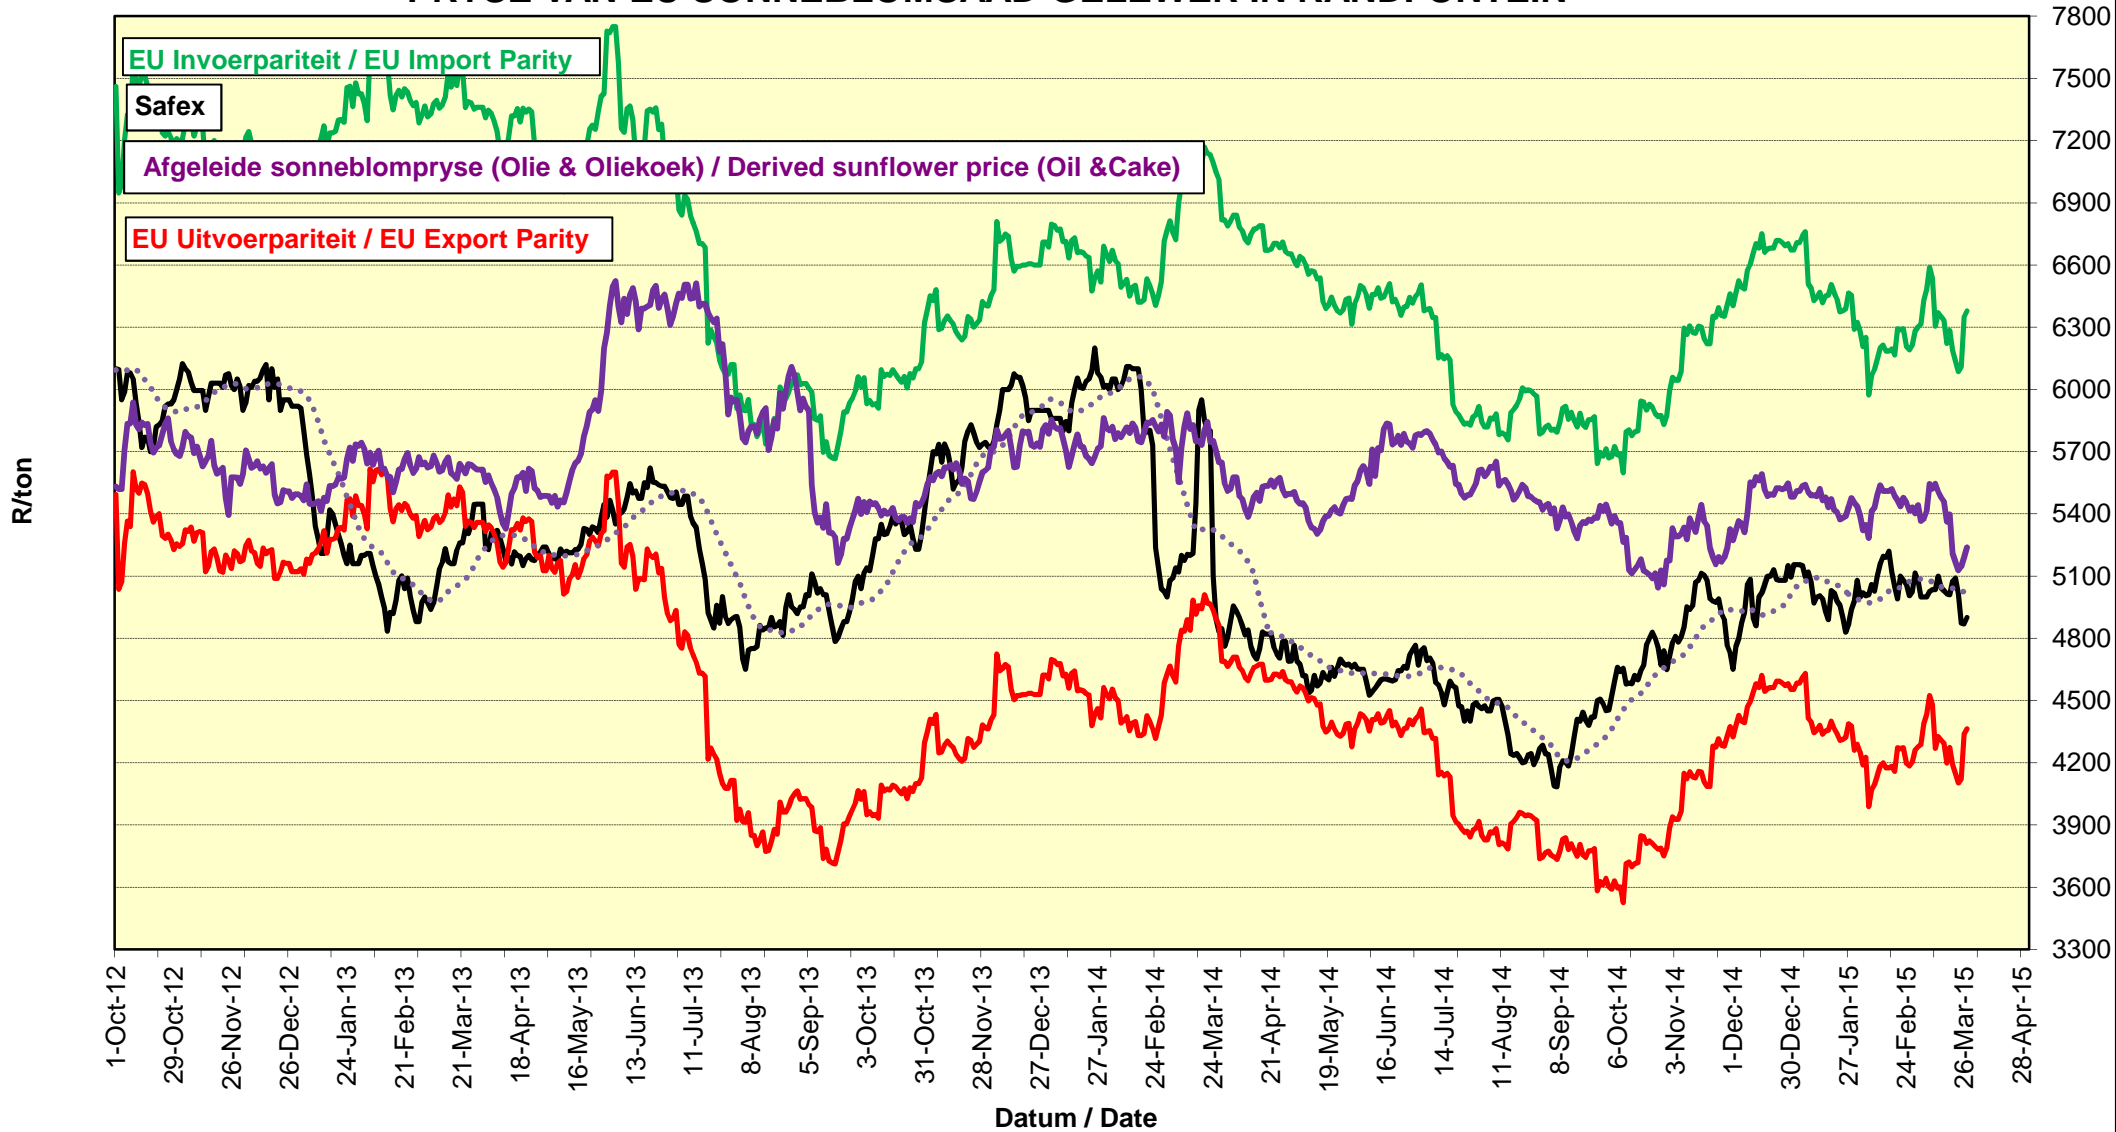

PRICES OF EU SUNFLOWER SEED DELIVERED IN RANDFONTEIN PRYSE VAN EU SONNEBLOMSAAD GELEWER IN RANDFONTEIN

PRYSE VAN SOJABONE GELEWER IN RANDFONTEIN PRICES OF SOYBEANS DELIVERED IN RANDFONTEIN

PRYSE VAN EU SONNEBLOMSAAD GELEWER IN RANDFONTEIN PRICES OF EU SUNFLOWER SEED DELIVERED IN RANDFONTEIN

**PRYSE VAN UITGEDOP EN GESORTEERDE VSA KEURGRAAD GRONDBONE MET 'N
PITGROOTTE VAN 40/50 pitgrootte (RANDFONTEIN)
PRICES OF PROCESSED AND GRADED USA CHOICE GRADE GROUNDNUTS (40/50)
(RANDFONTEIN)**

**PRYSE VAN UITGEDOP EN GESORTEERDE ARGENTYNSE KEURGRAADGRONDBONE MET 'N
PITGROOTTE VAN 40/50 (RANDFONTEIN)
PRICES OF PROCESSED AND GRADED ARGENTINEAN CHOICE GRADE GROUNDNUTS
(40/50) (RANDFONTEIN)**