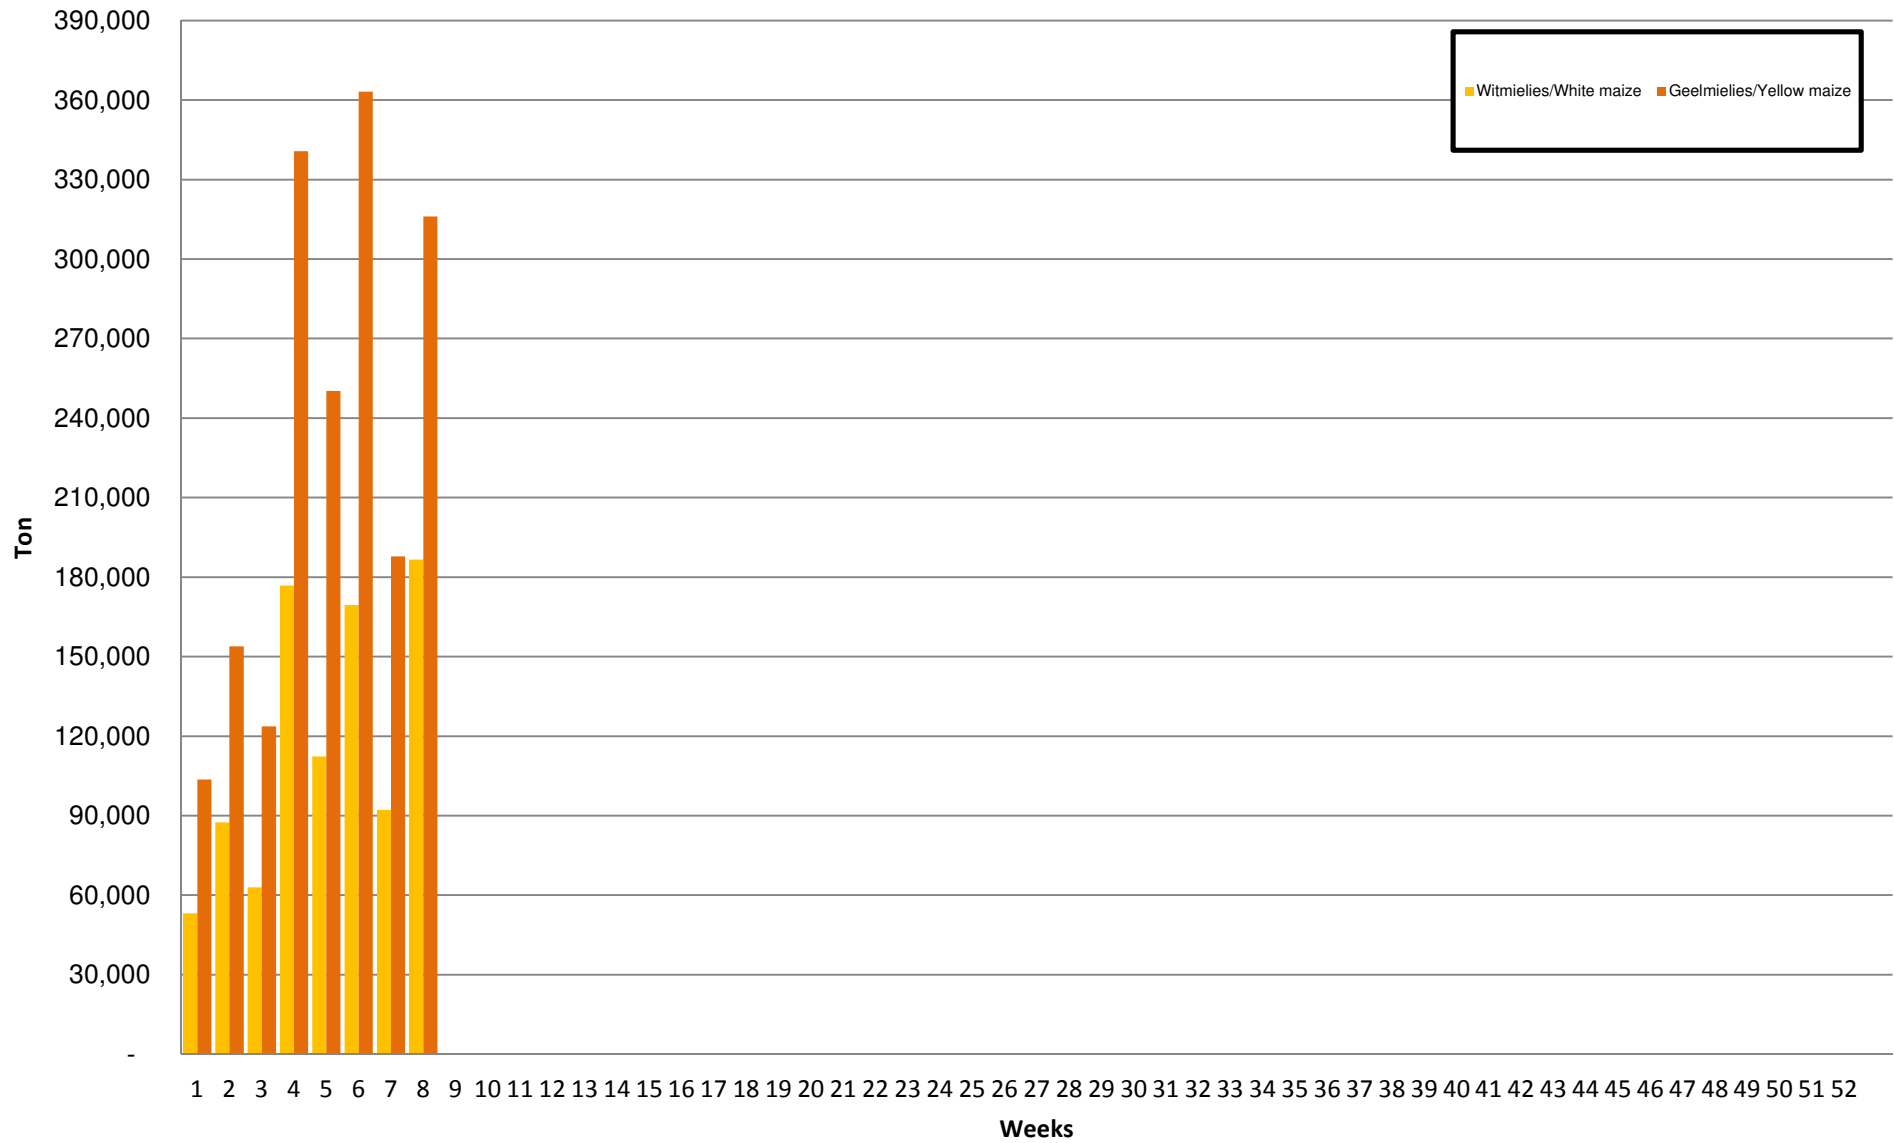

Weeklikse mielielewerings (Bemarkingsjaar: Mei tot April 2016/17)