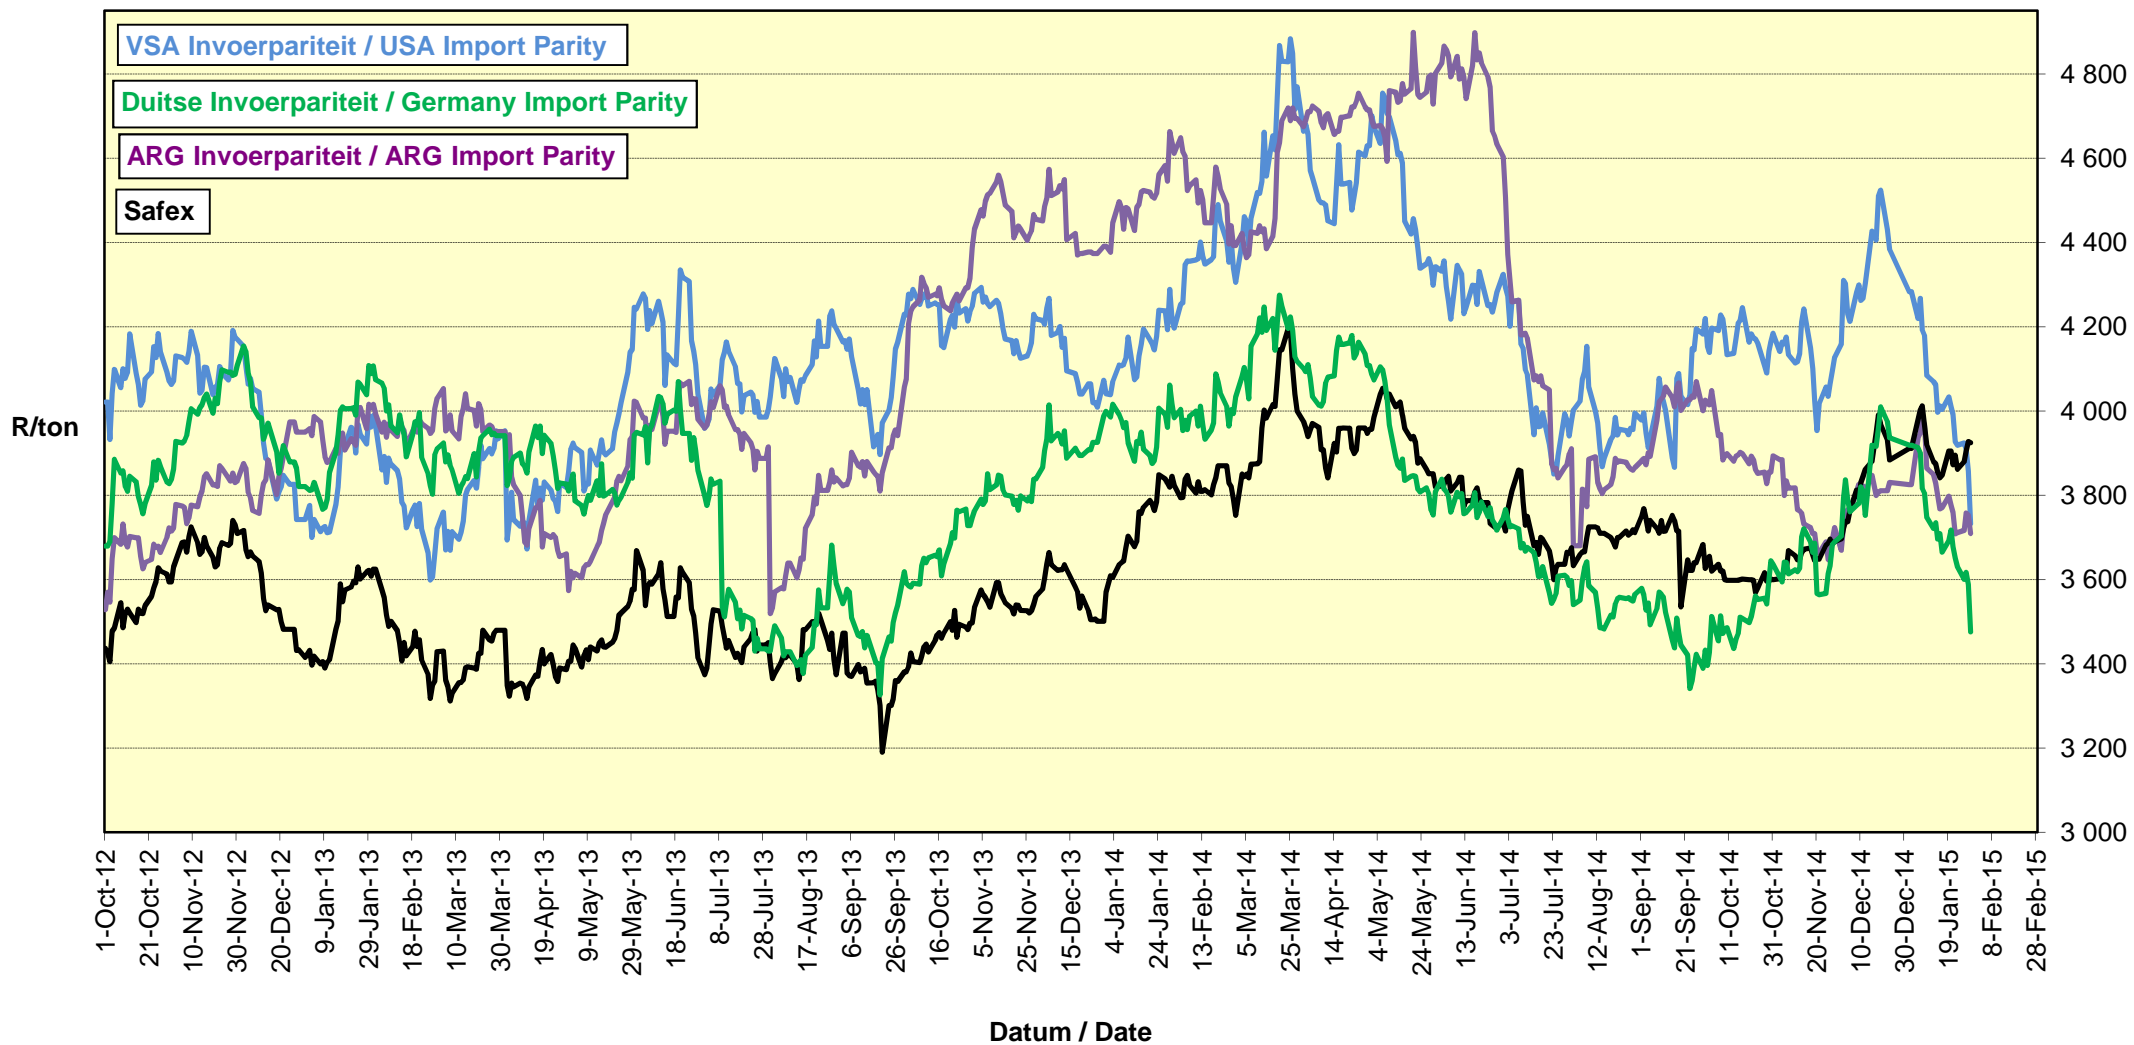

PRYSE VAN KORING GELEWER IN RANDFONTEIN PRICES OF WHEAT DELIVERED IN RANDFONTEIN