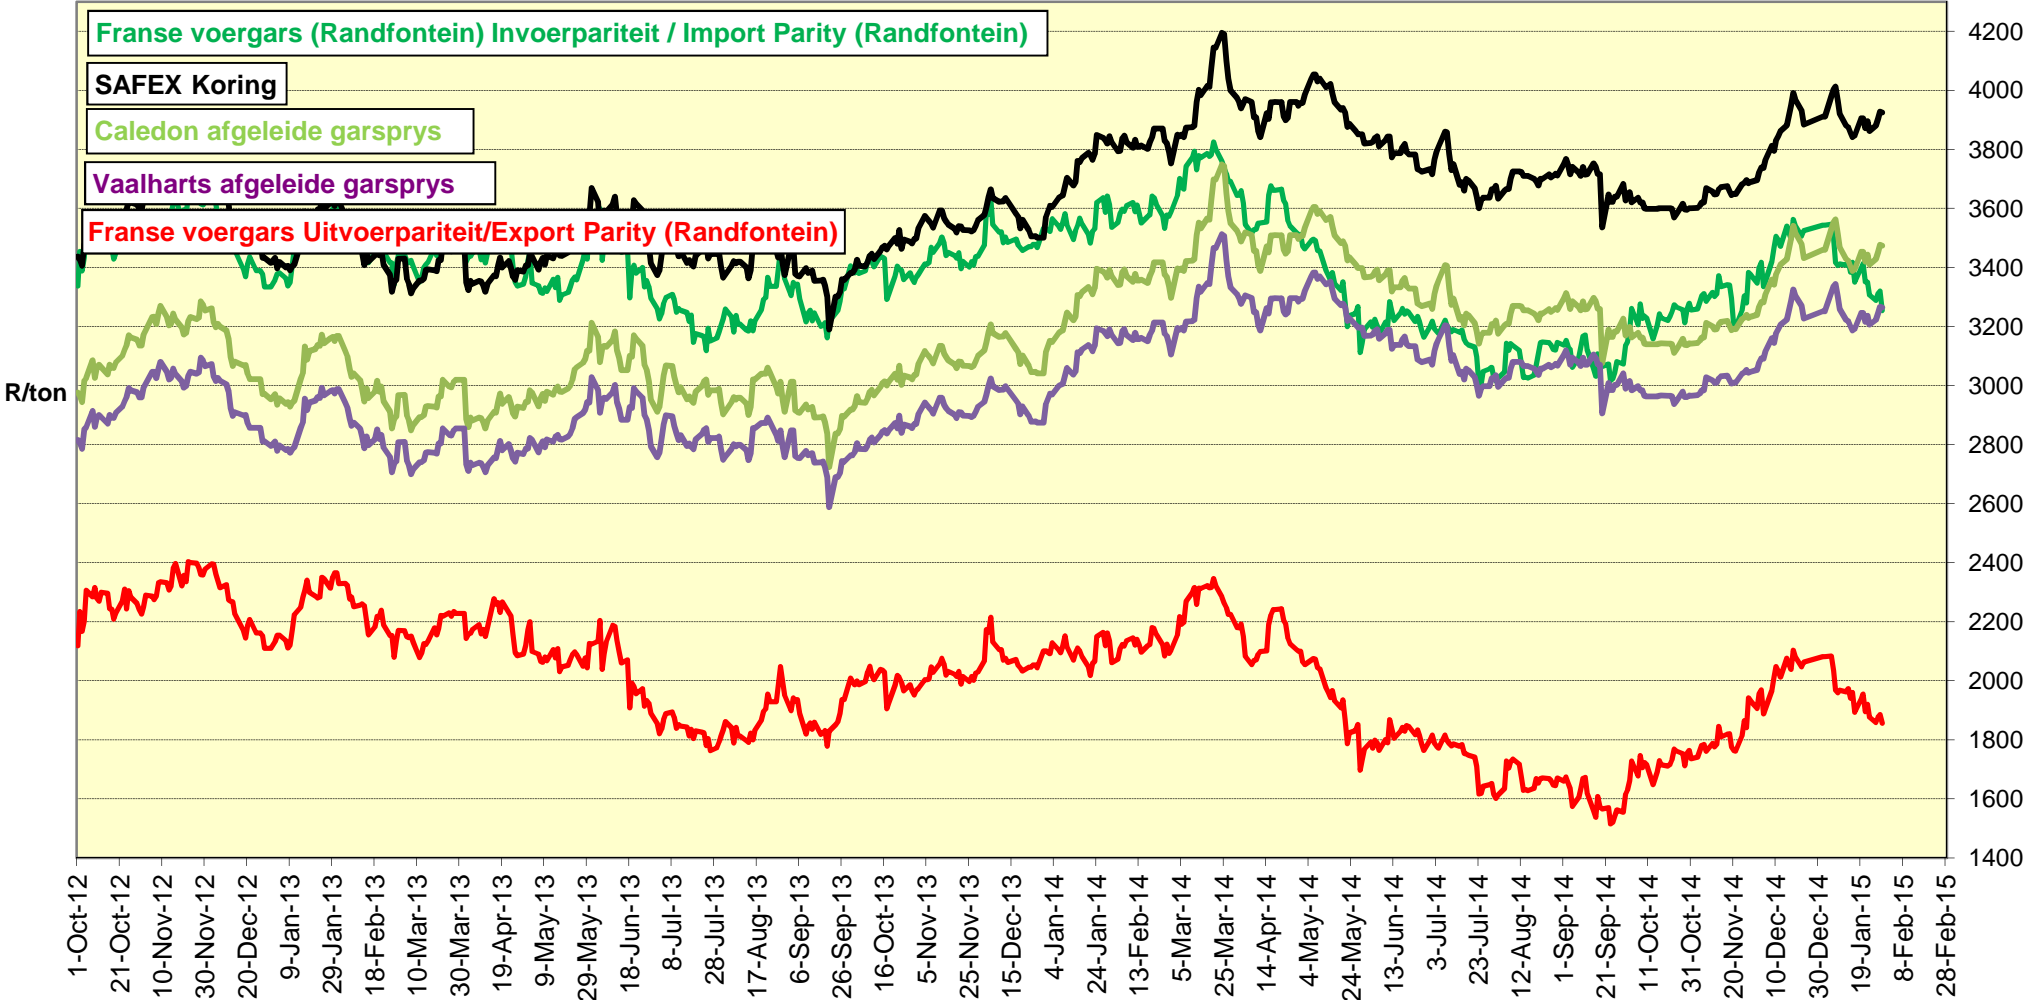

PRYSE VAN RSA EN ARGENTYNSE KORING GELEWER IN RANDFONTEIN PRICES OF RSA AND ARGENTINEAN WHEAT DELIVERED IN RANDFONTEIN

**PRYSE VAN SUID AFRIKAANSE EN VSA KORING GELEWER IN RANDFONTEIN
PRICES OF SOUTH AFRICAN AND USA WHEAT DELIVERED IN RANDFONTEIN**

PRYSE VAN KORING GELEWER IN RANDFONTEIN PRICES OF WHEAT DELIVERED IN RANDFONTEIN

PRYSE VAN RSA EN DUITSE KORING GELEWER IN RANDFONTEIN PRICES OF RSA AND GERMAN WHEAT DELIVERED IN RANDFONTEIN

PRYSE VAN HRW KORING VIR LEWERING IN MAART 2015 (RANDFONTEIN)

PRICES OF HRW WHEAT DELIVERED IN MARCH 2015 (RANDFONTEIN)

PRYSE VAN KORING GELEWER IN DURBAN HAWE PRICES OF WHEAT DELIVERED IN DURBAN HARBOUR

PRYSE VAN GARS GELEWER IN RANDFONTEIN PRICES OF BARLEY DELIVERED IN RANDFONTEIN