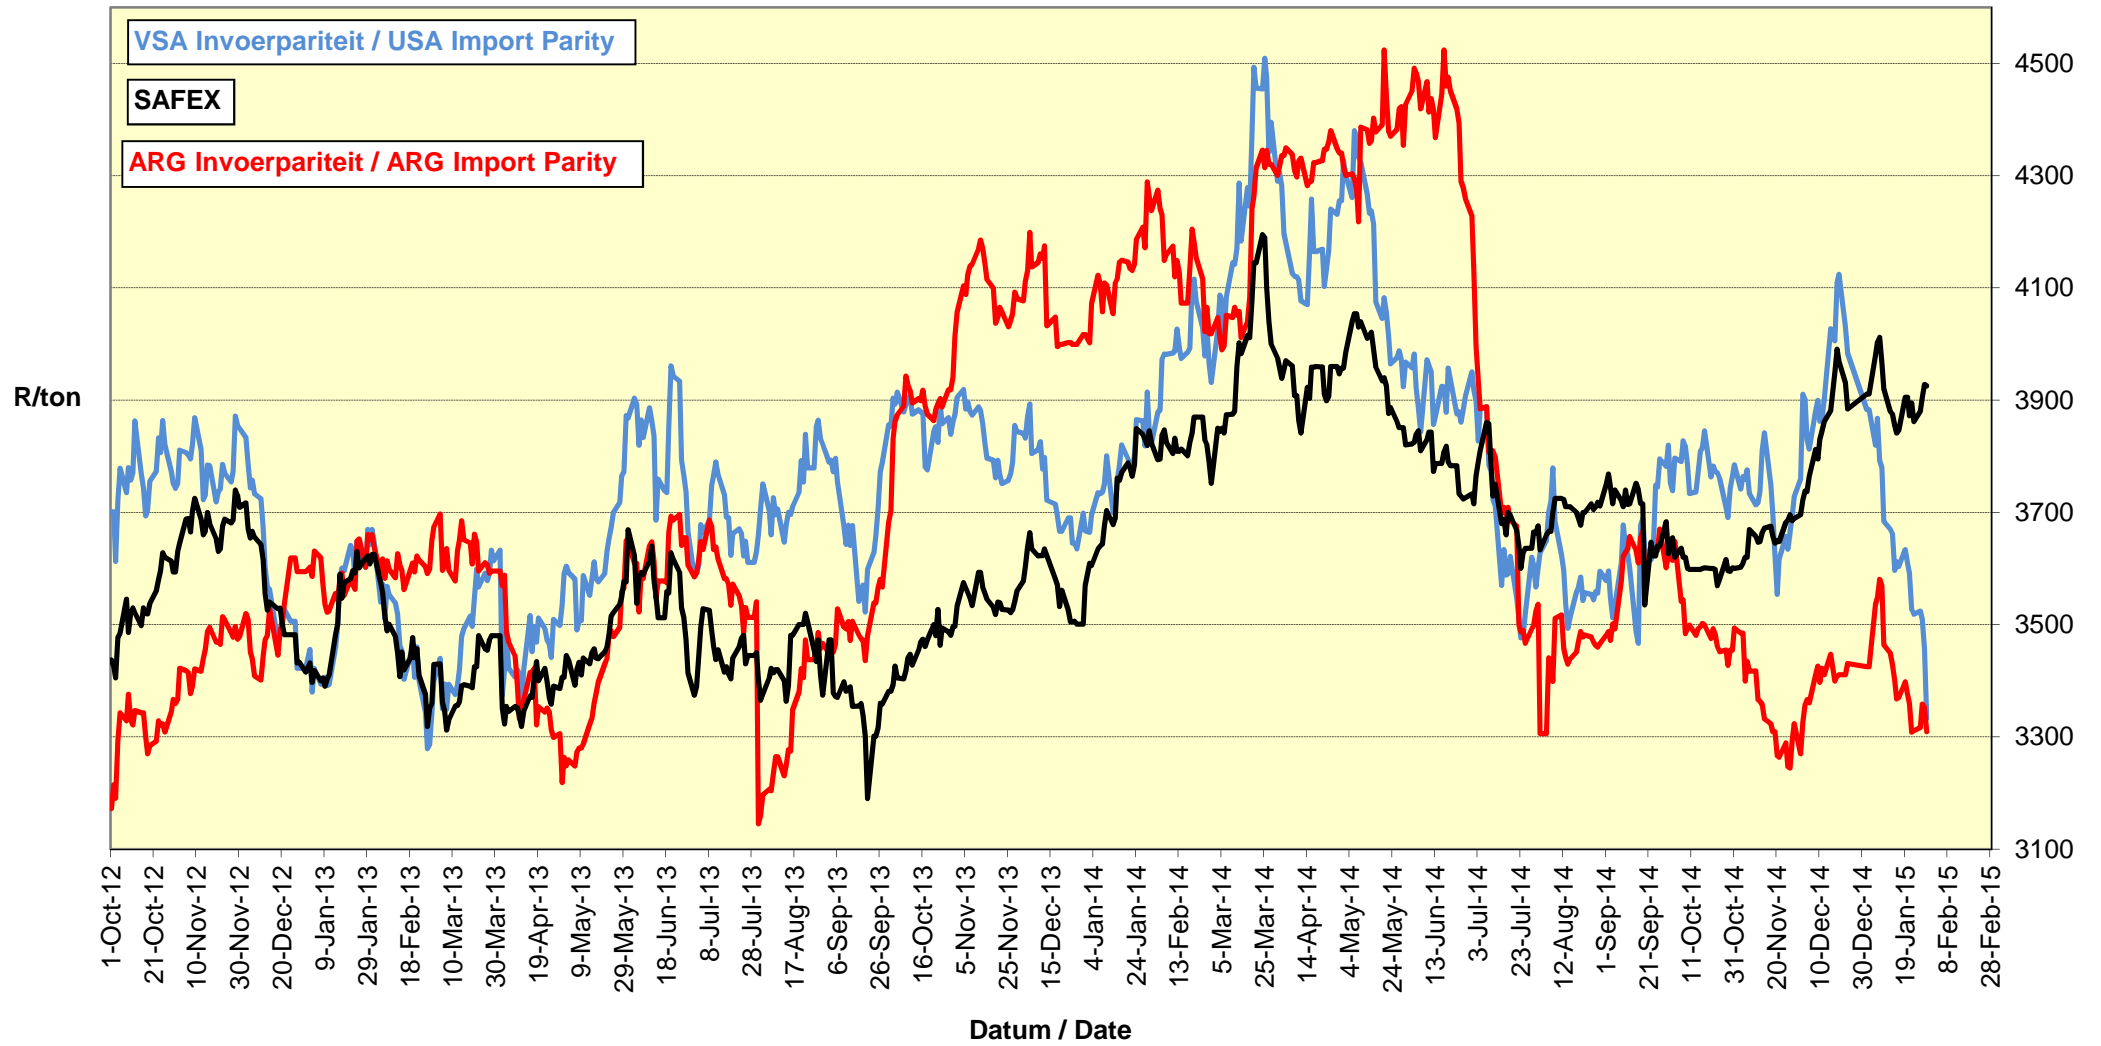

PRYSE VAN KORING GELEWER IN DURBAN HAWE PRICES OF WHEAT DELIVERED IN DURBAN HARBOUR