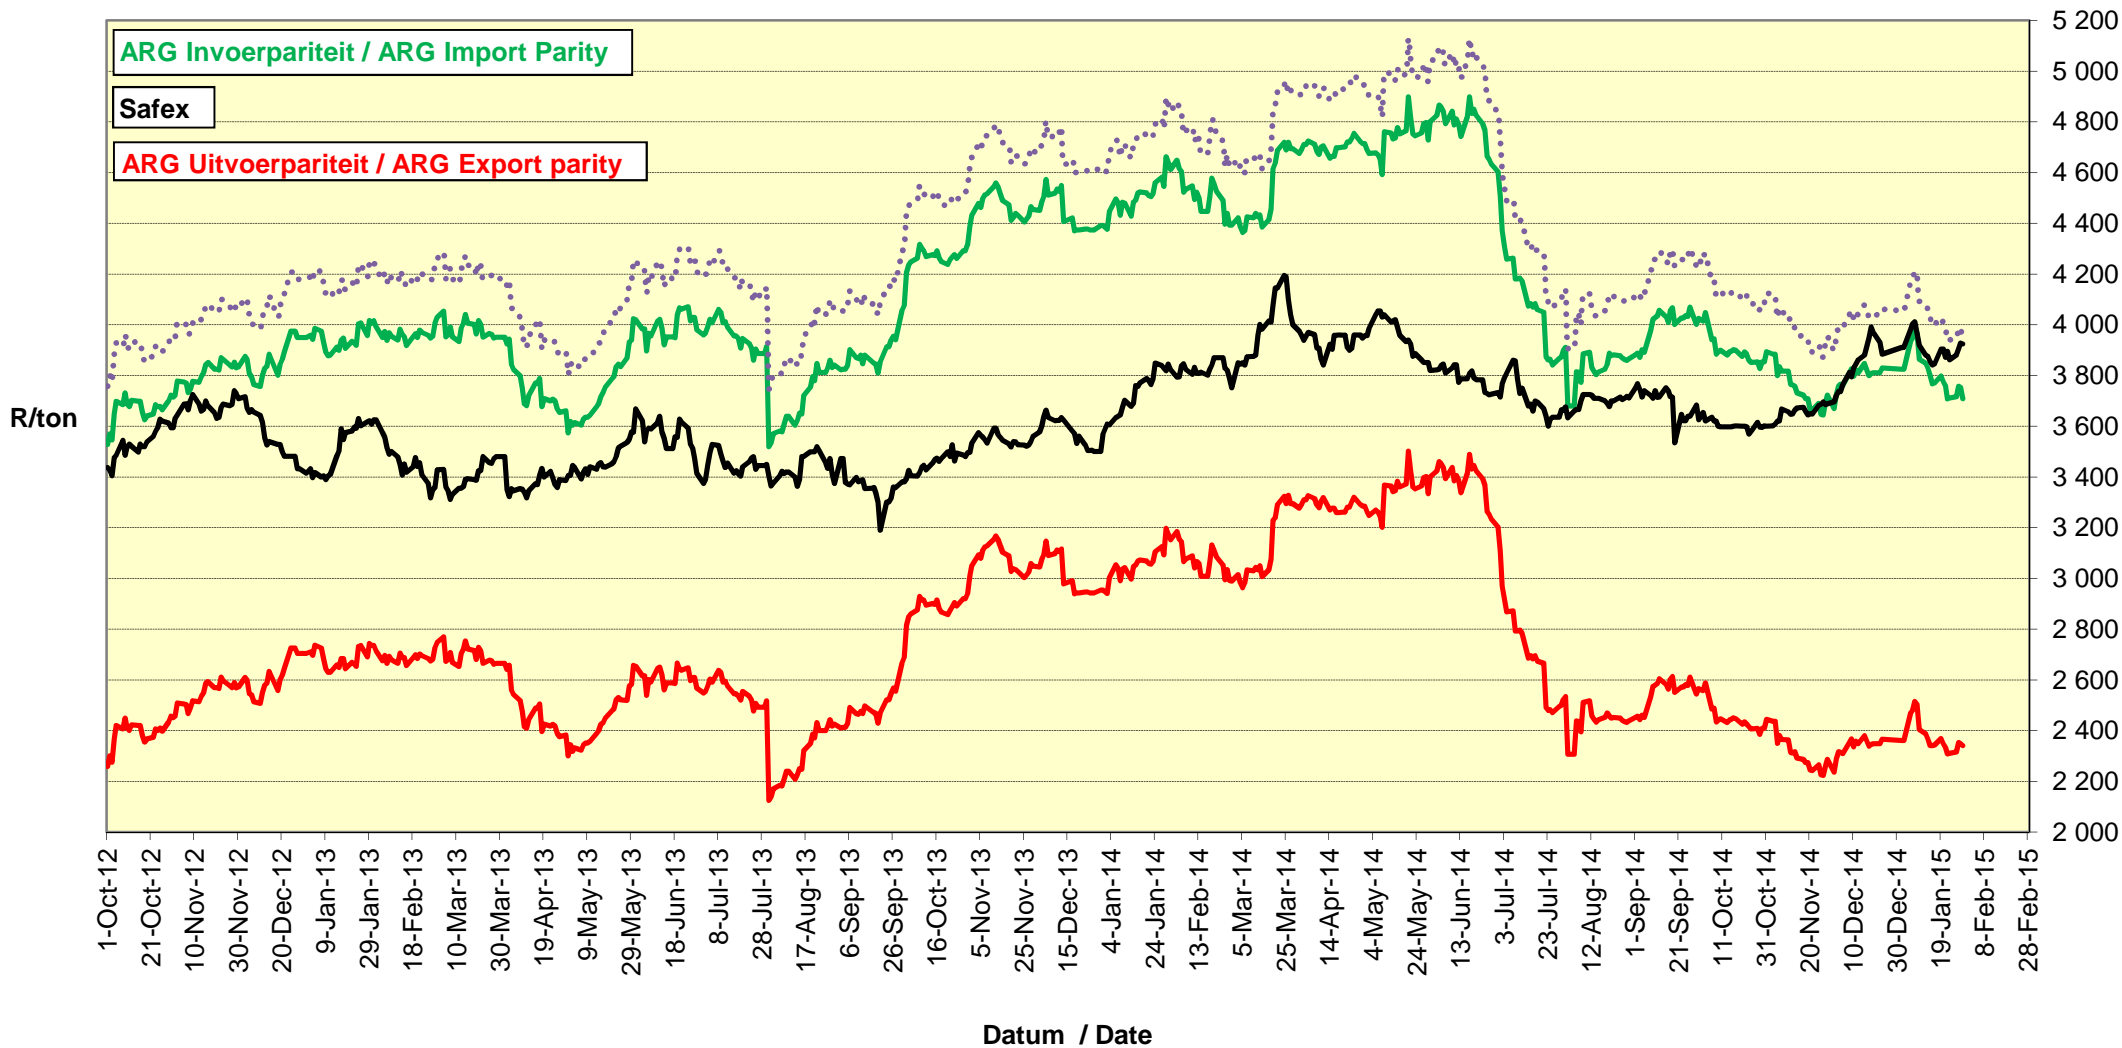

PRYSE VAN RSA EN ARGENTYNSE KORING GELEWER IN RANDFONTEIN PRICES OF RSA AND ARGENTINEAN WHEAT DELIVERED IN RANDFONTEIN

**PRYSE VAN SUID AFRIKAANSE EN VSA KORING GELEWER IN RANDFONTEIN
PRICES OF SOUTH AFRICAN AND USA WHEAT DELIVERED IN RANDFONTEIN**