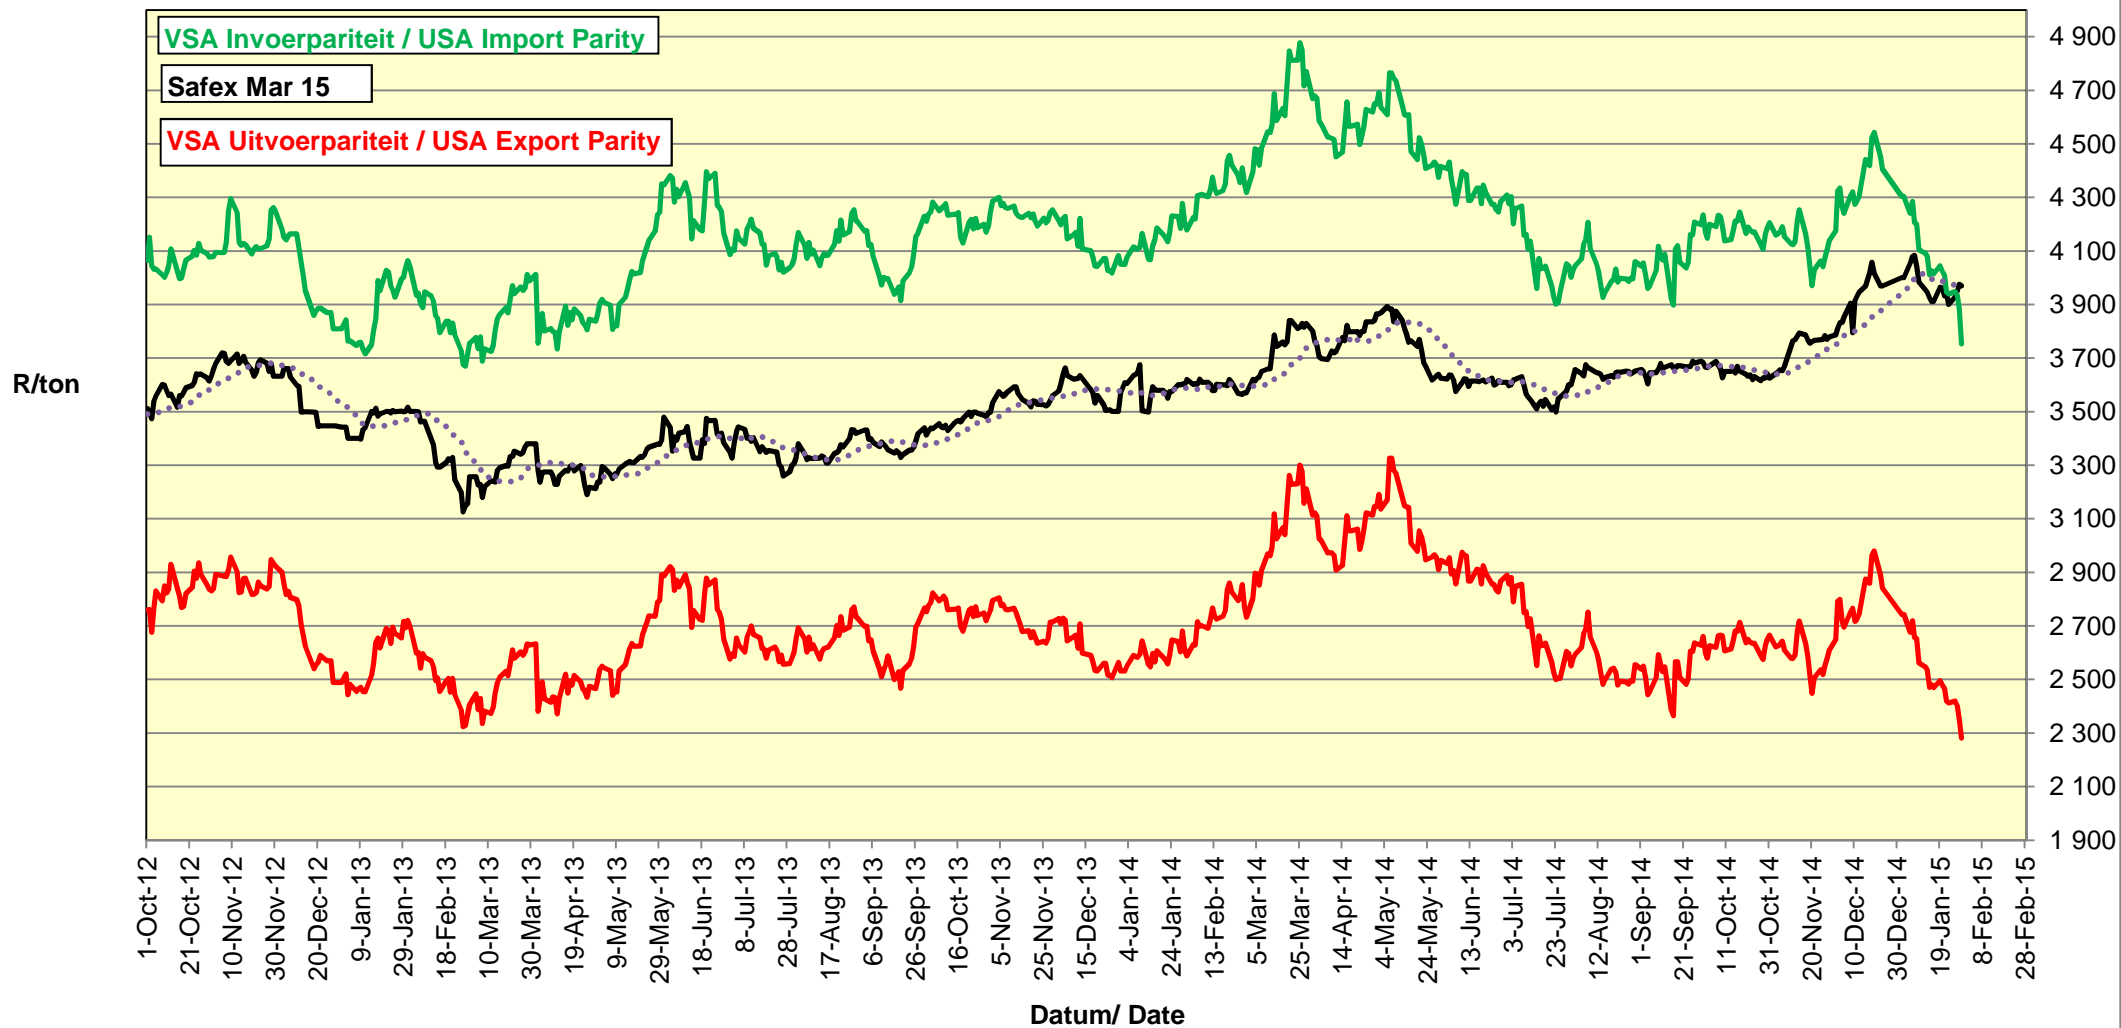

PRYSE VAN HRW KORING VIR LEWERING IN MAART 2015 (RANDFONTEIN)

PRICES OF HRW WHEAT DELIVERED IN MARCH 2015 (RANDFONTEIN)