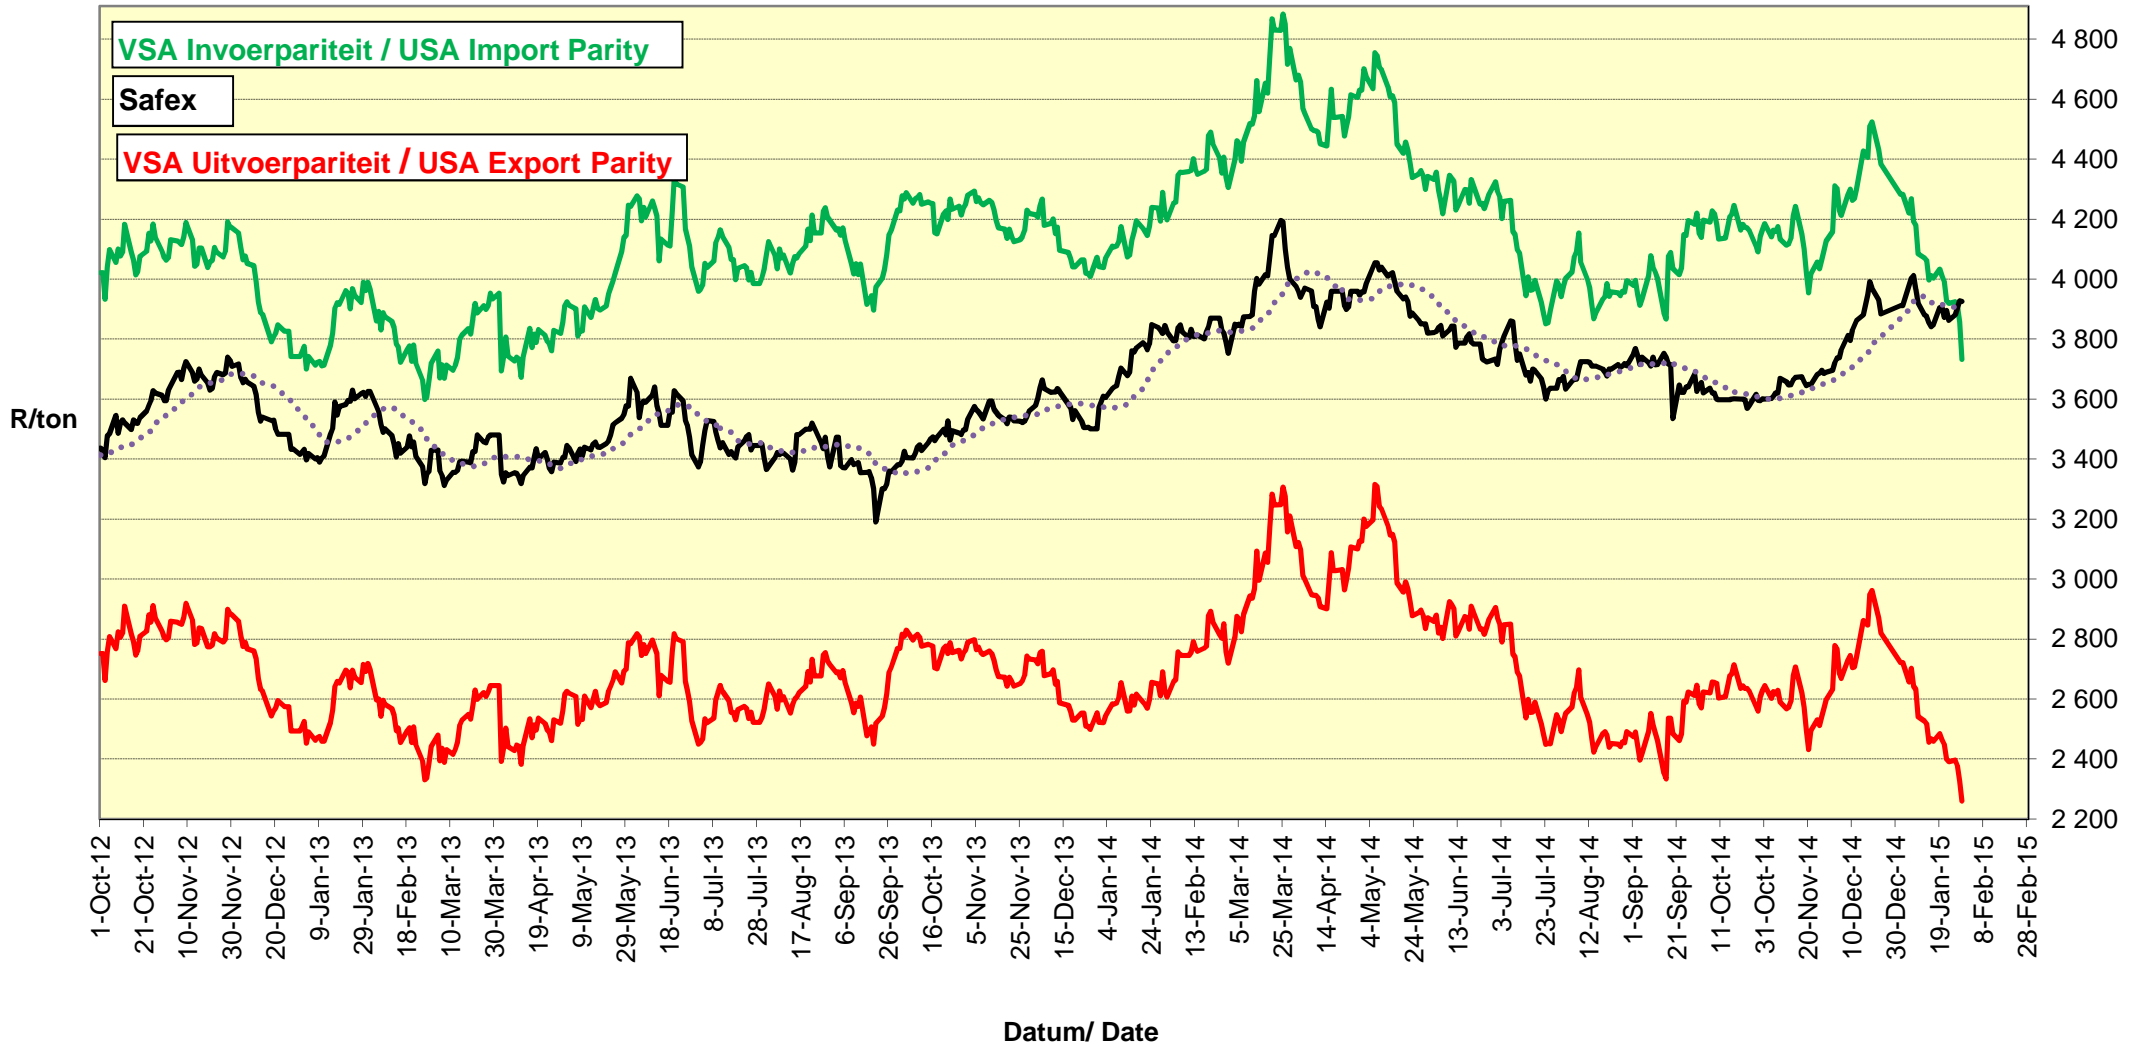

PRYSE VAN RSA EN ARGENTYNSE KORING GELEWER IN RANDFONTEIN PRICES OF RSA AND ARGENTINEAN WHEAT DELIVERED IN RANDFONTEIN

**PRYSE VAN SUID AFRIKAANSE EN VSA KORING GELEWER IN RANDFONTEIN
PRICES OF SOUTH AFRICAN AND USA WHEAT DELIVERED IN RANDFONTEIN**