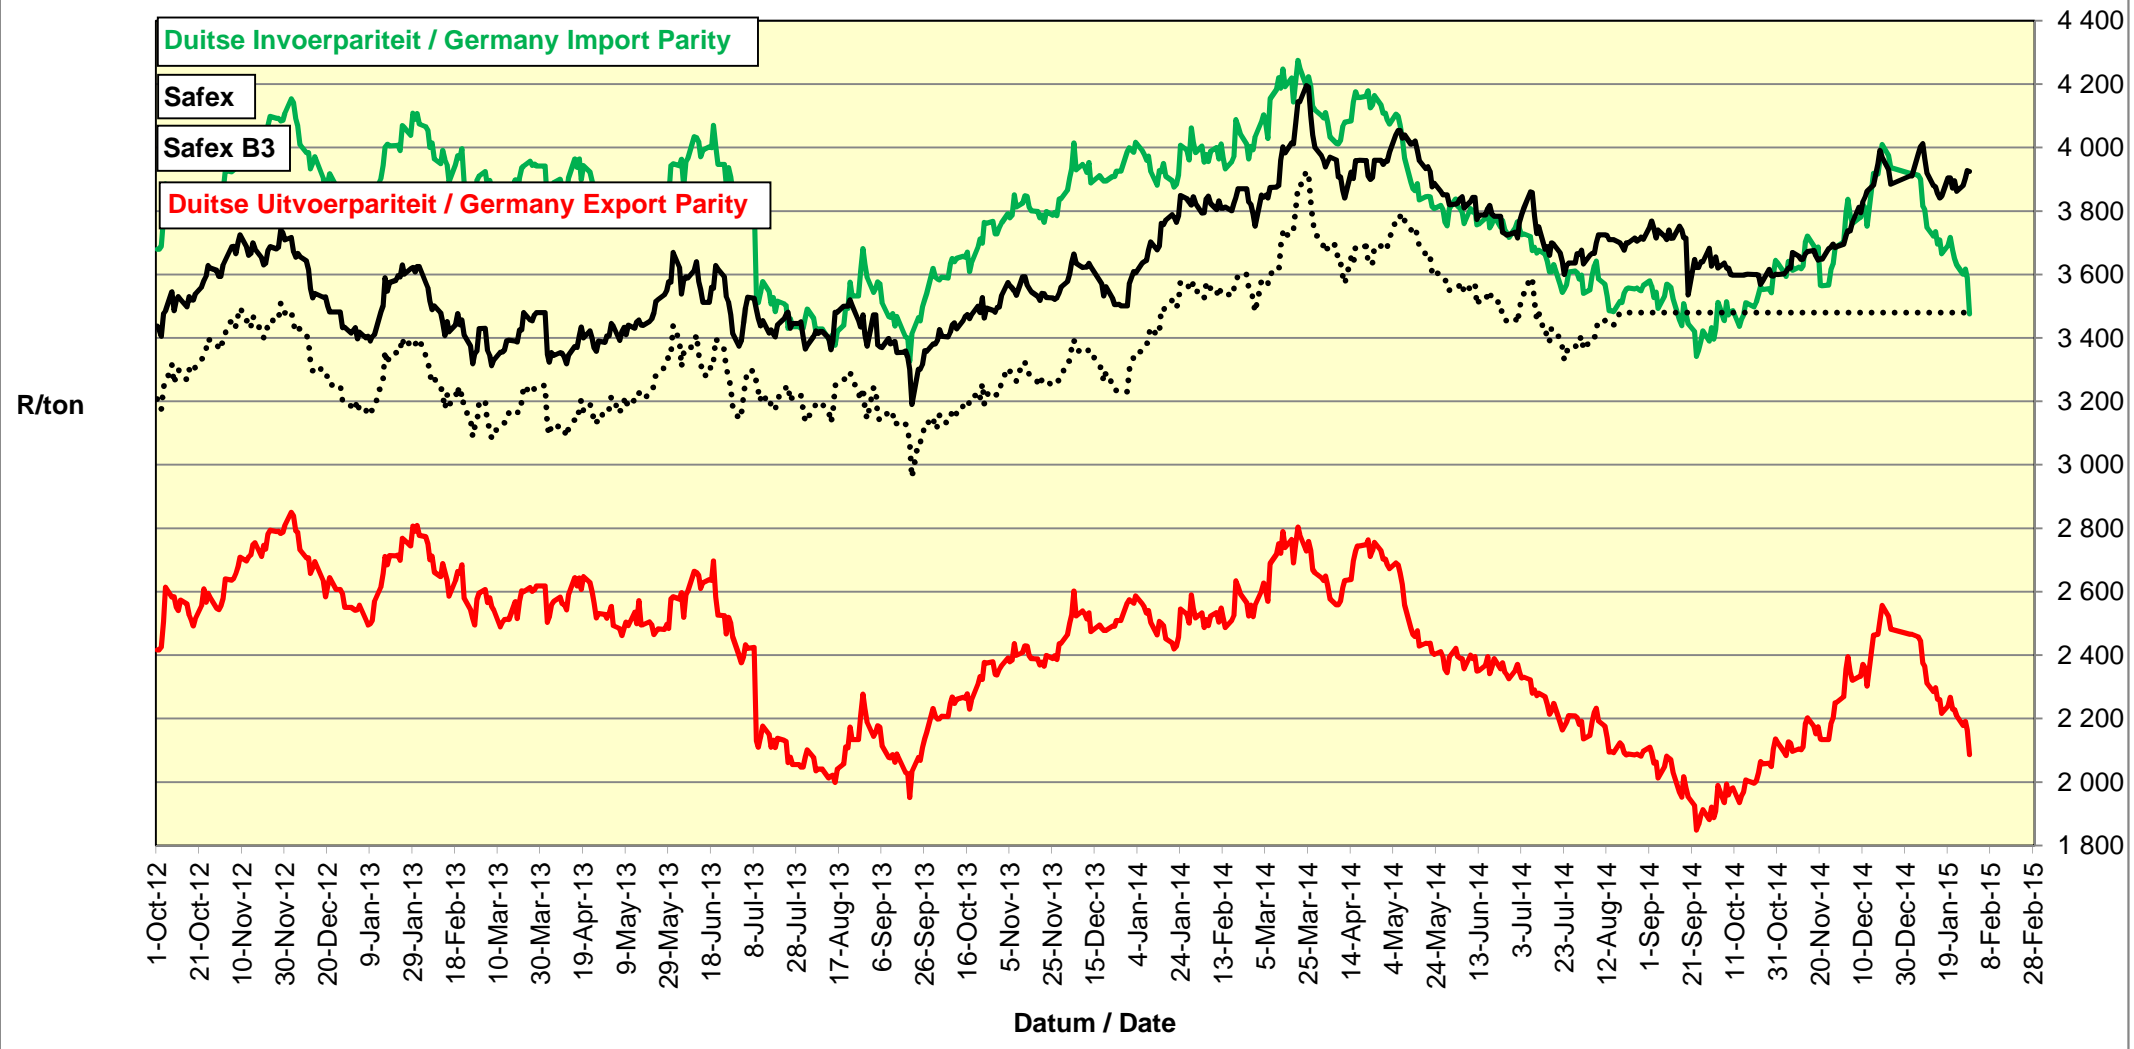

PRYSE VAN RSA EN DUITSE KORING GELEWER IN RANDFONTEIN PRICES OF RSA AND GERMAN WHEAT DELIVERED IN RANDFONTEIN