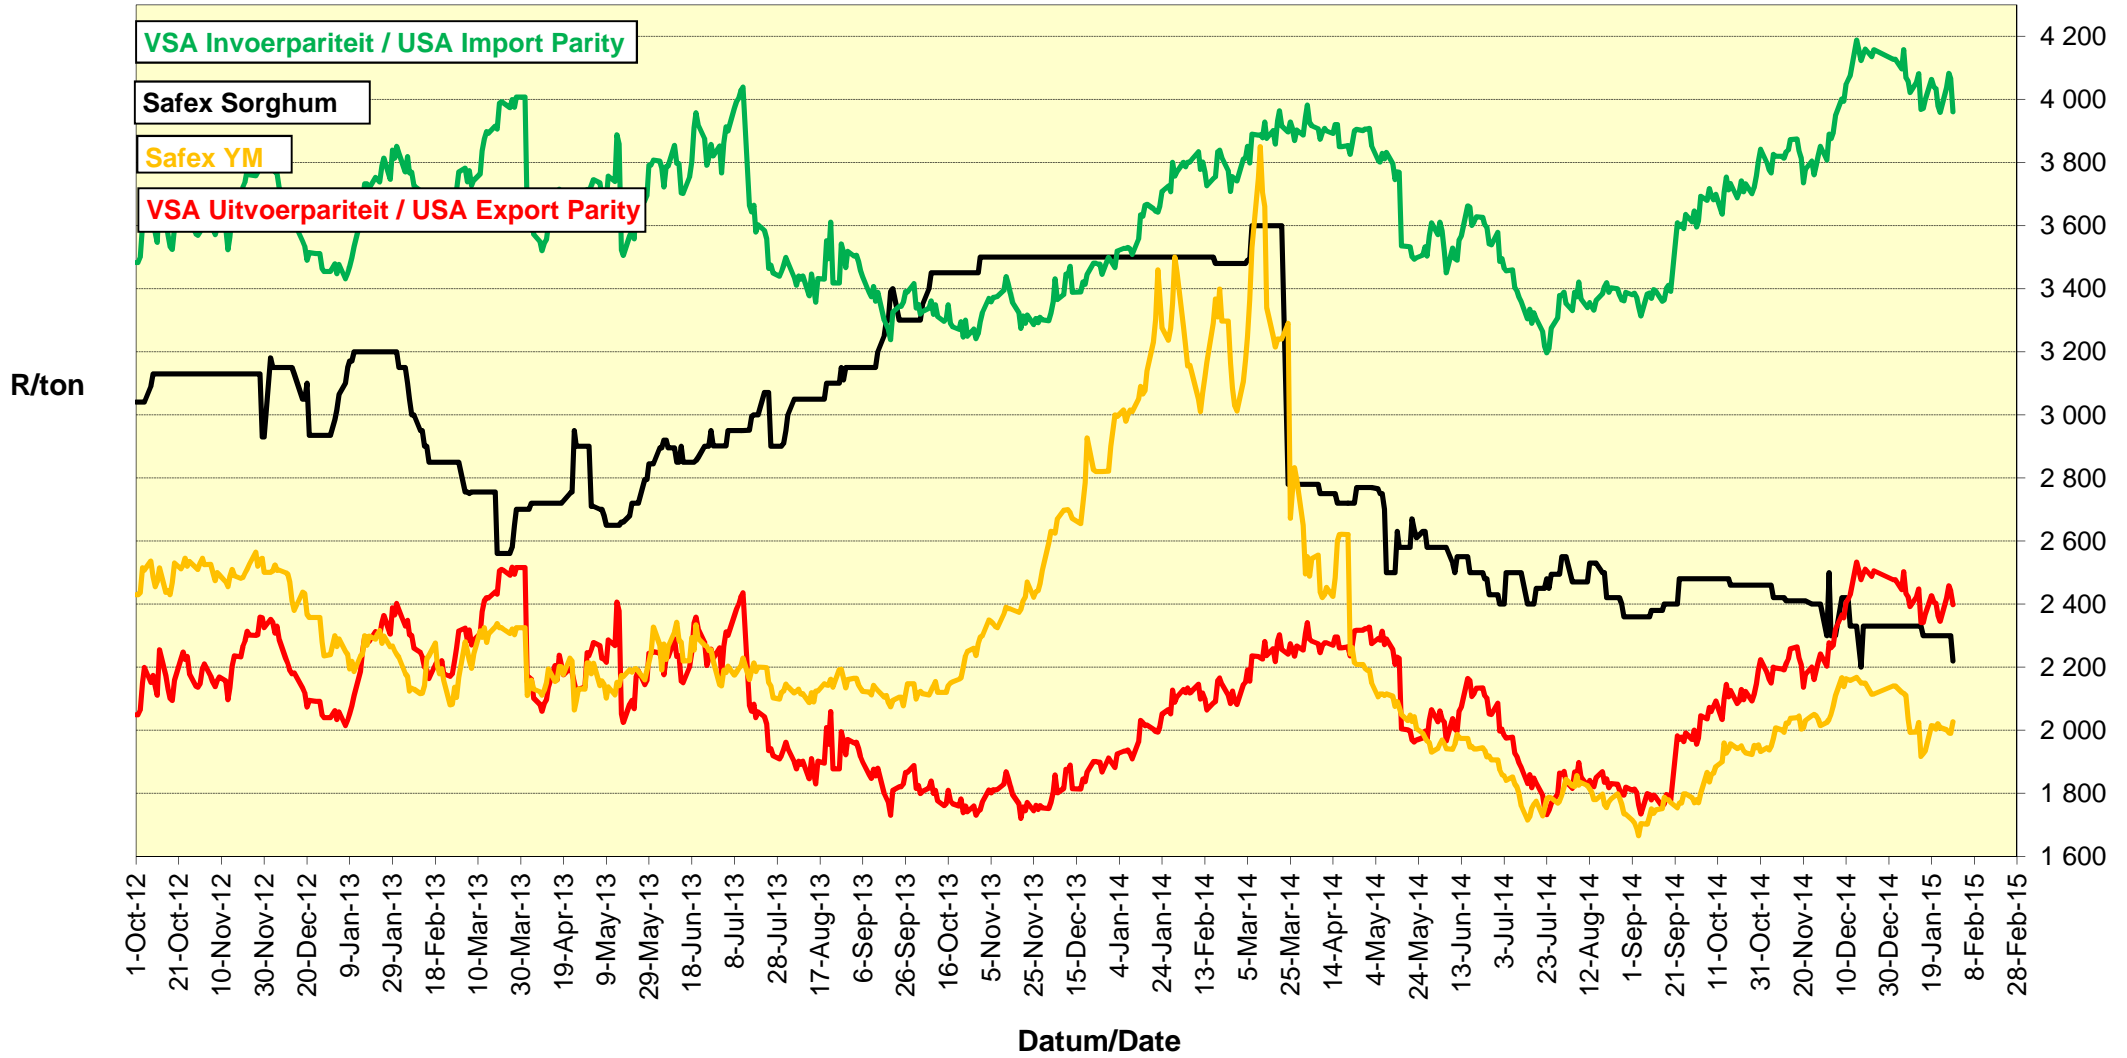

# PRYSE VAN VSA SORGHUM GELEWER IN RANDFONTEIN PRICES OF USA SORGHUM DELIVERED IN RANDFONTEIN