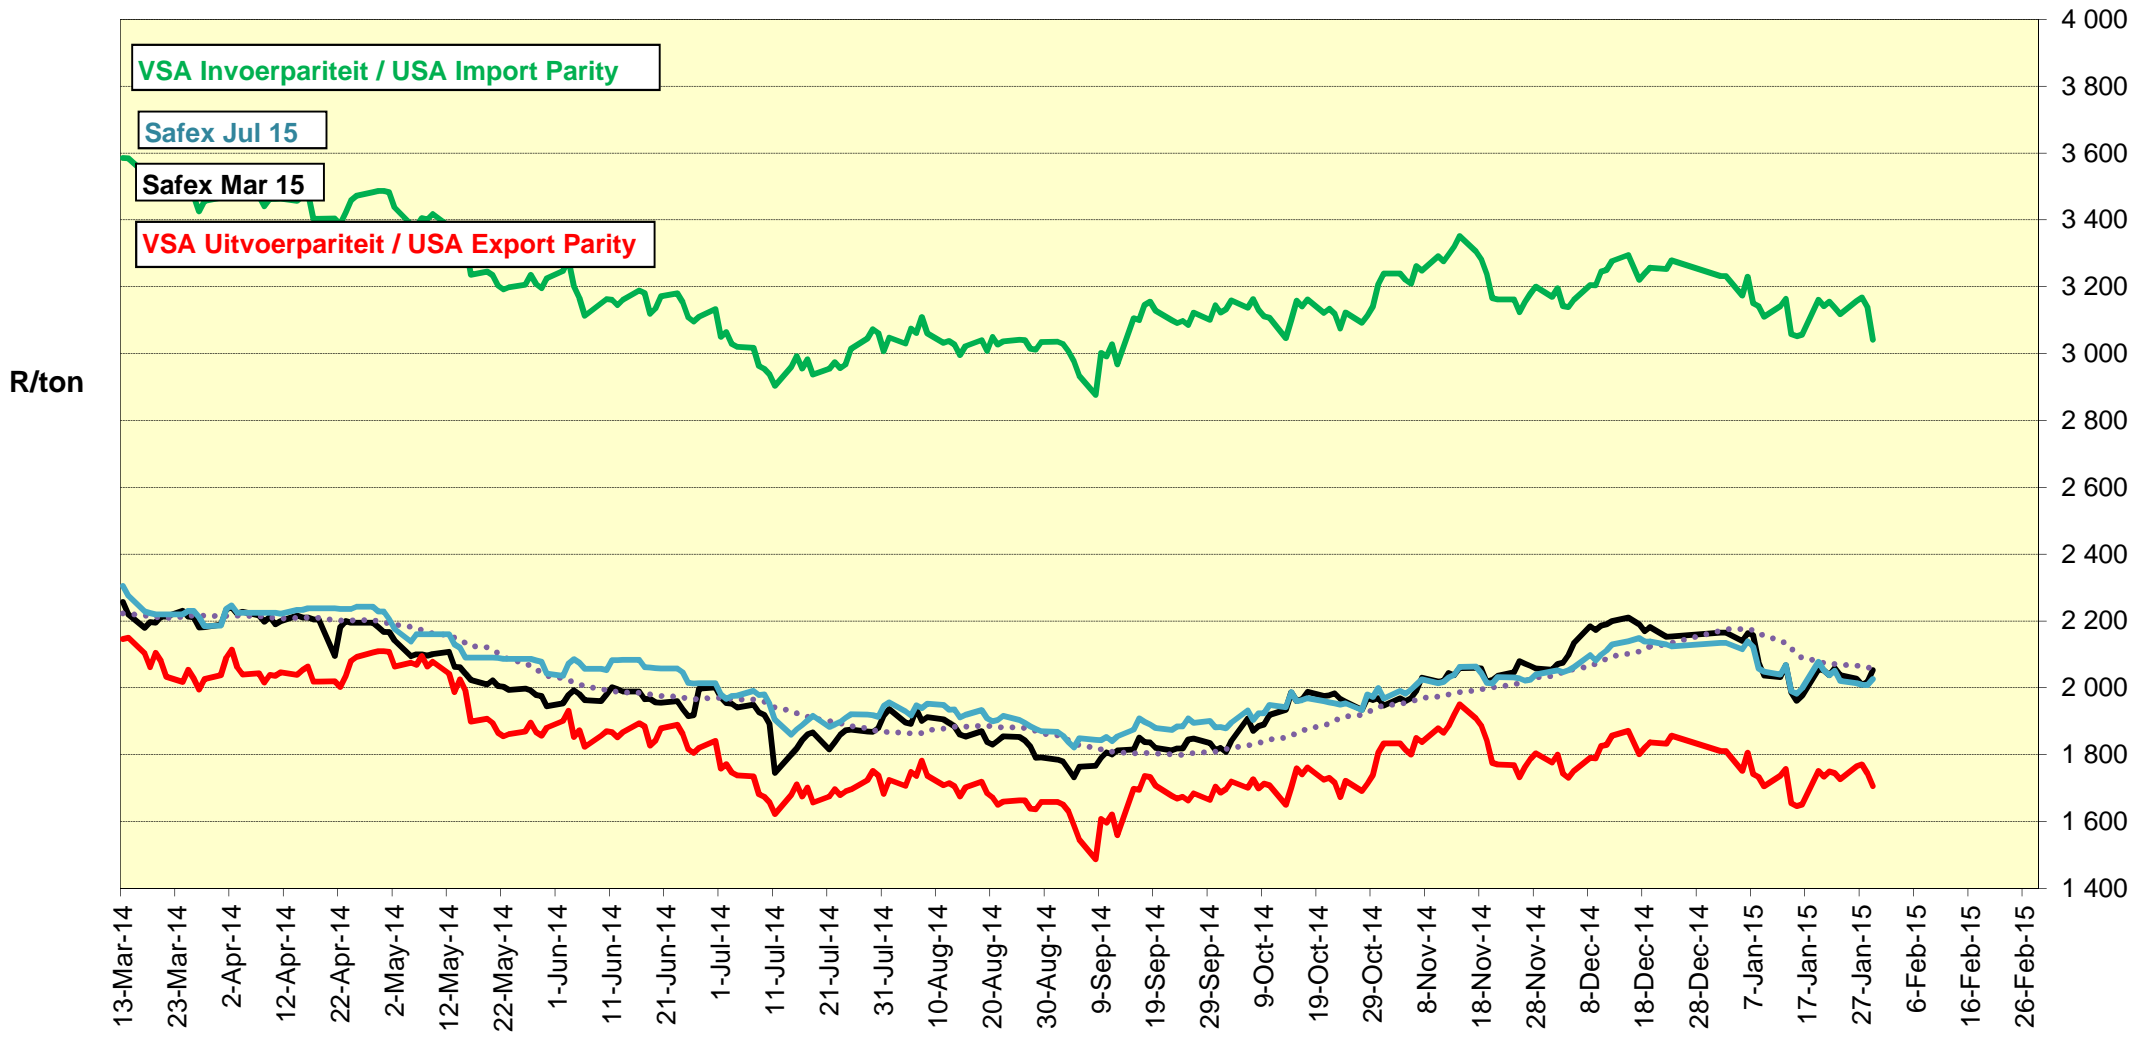

PRYSE VAN VSA GEELMIELIES VIR LEWERING IN JUL 2015 (RANDFONTEIN)
PRICES OF USA YELLOW MAIZE DELIVERED IN JUL 2015 (RANDFONTEIN)