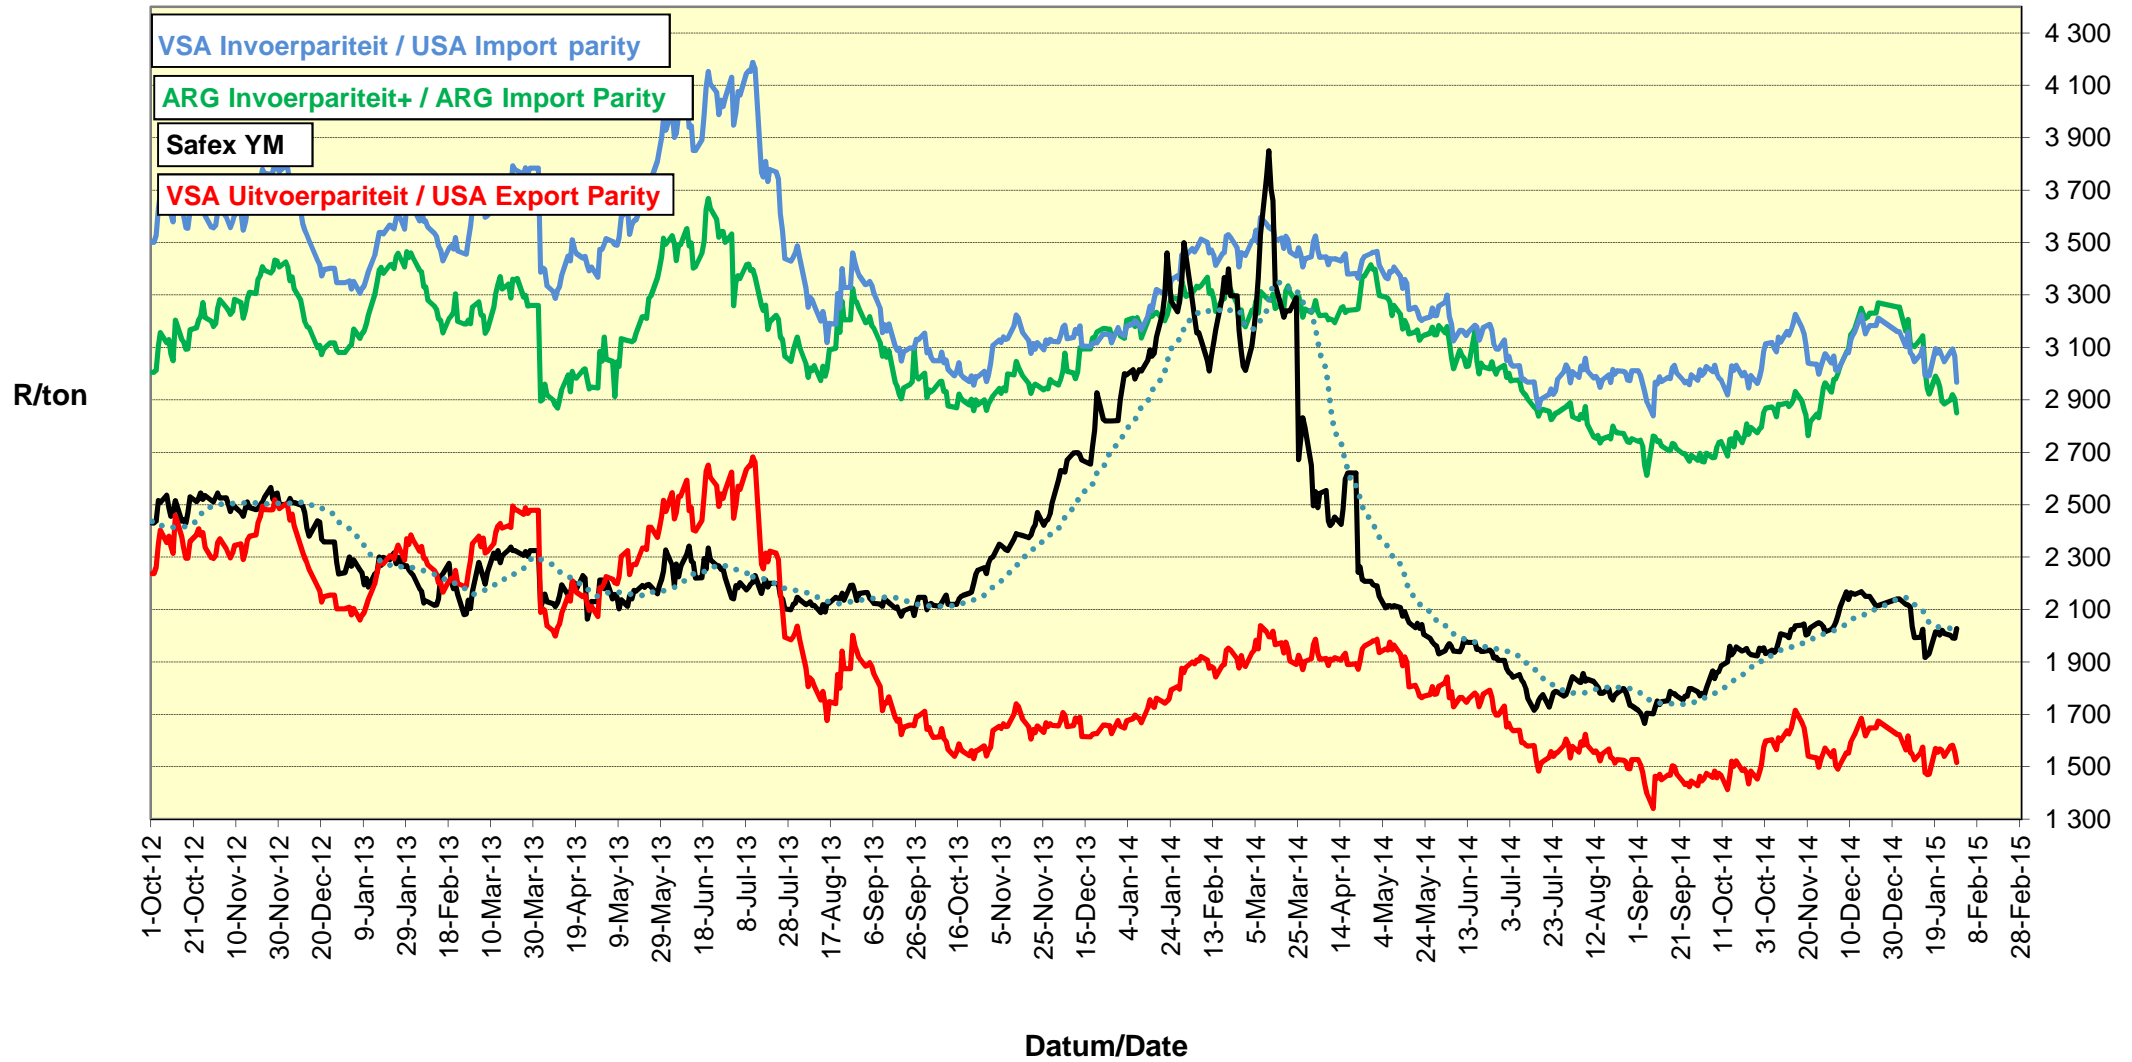

PRYSE VAN GEELMIELIES GELEWER IN RANDFONTEIN PRICES OF YELLOW MAIZE DELIVERED IN RANDFONTEIN