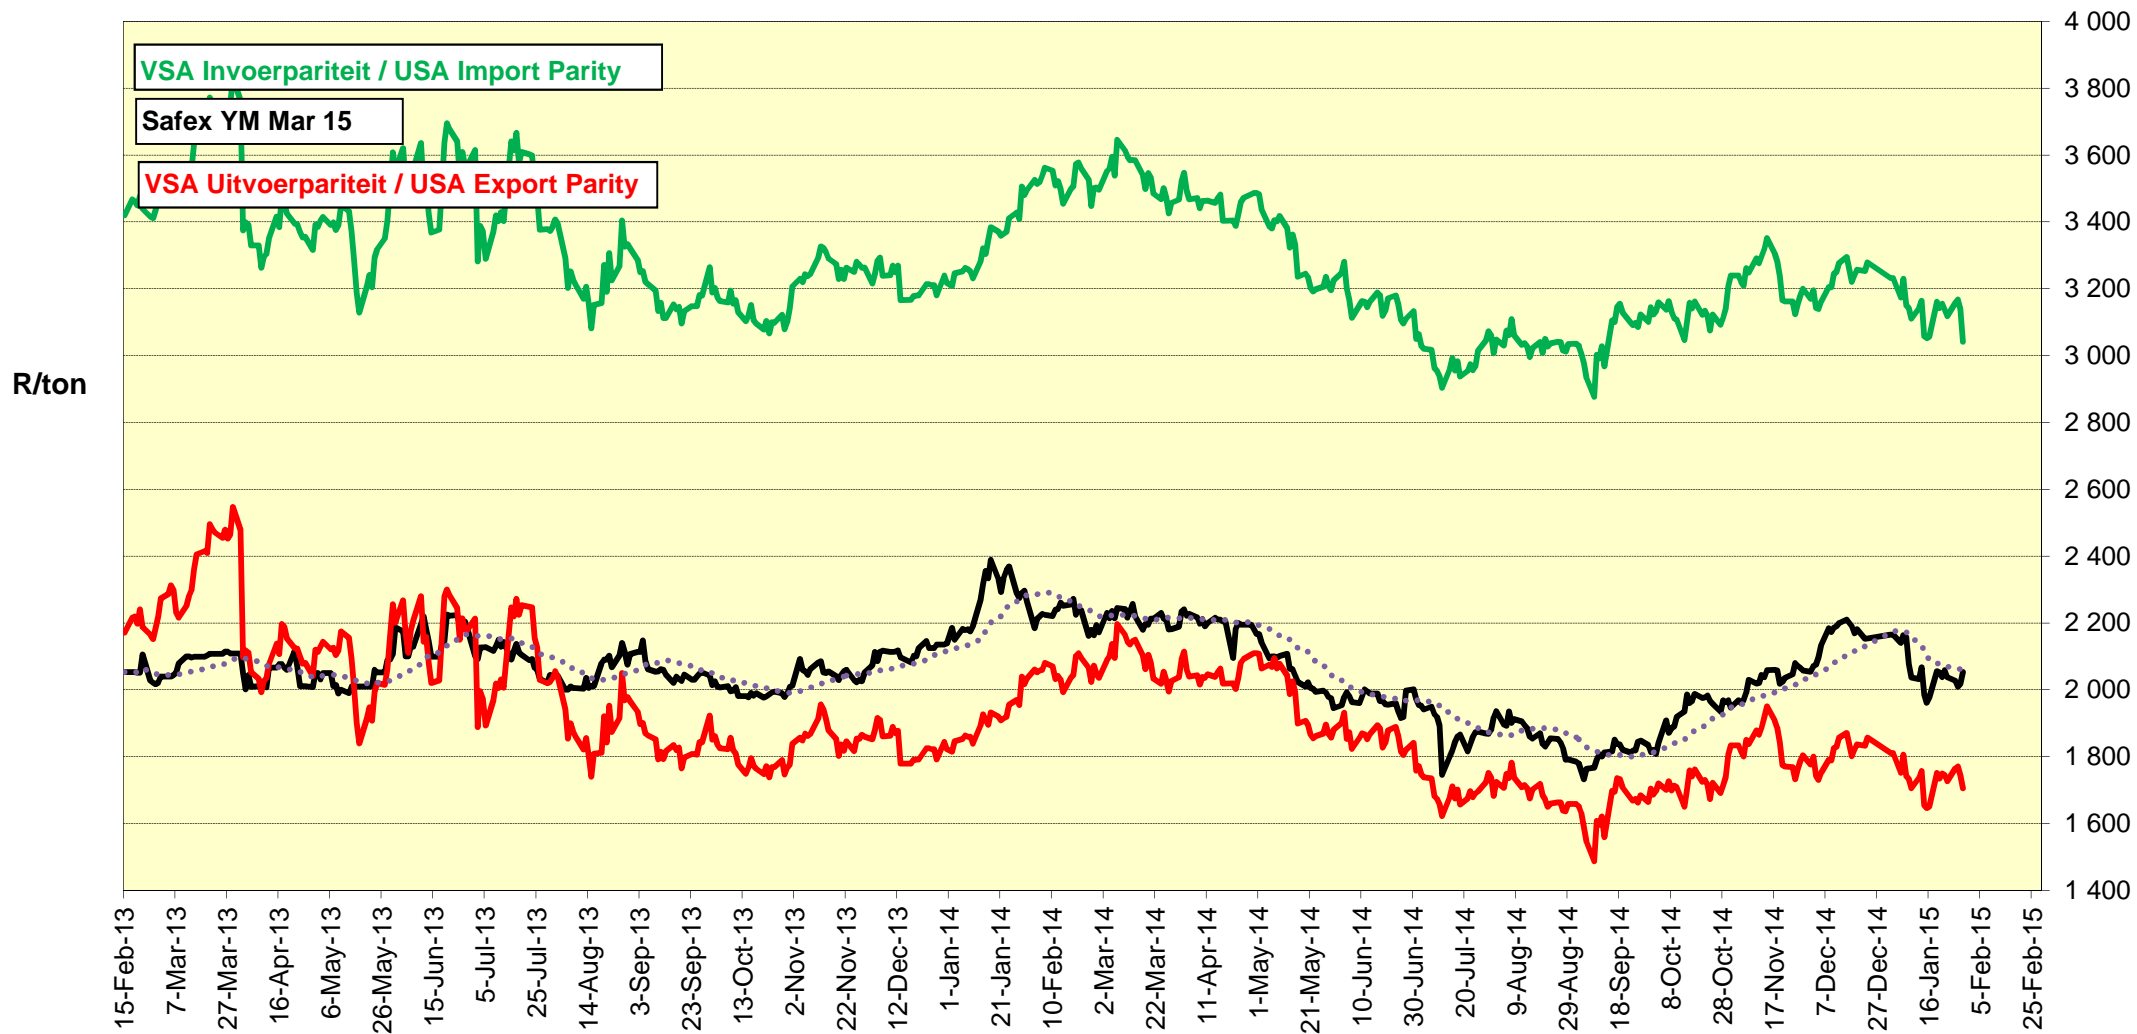

PRYSE VAN VSA GEELMIELIES VIR LEWERING IN MAR 2015 (RANDFONTEIN)
PRICES OF USA YELLOW MAIZE DELIVERED IN Mar 2015 (RANDFONTEIN)