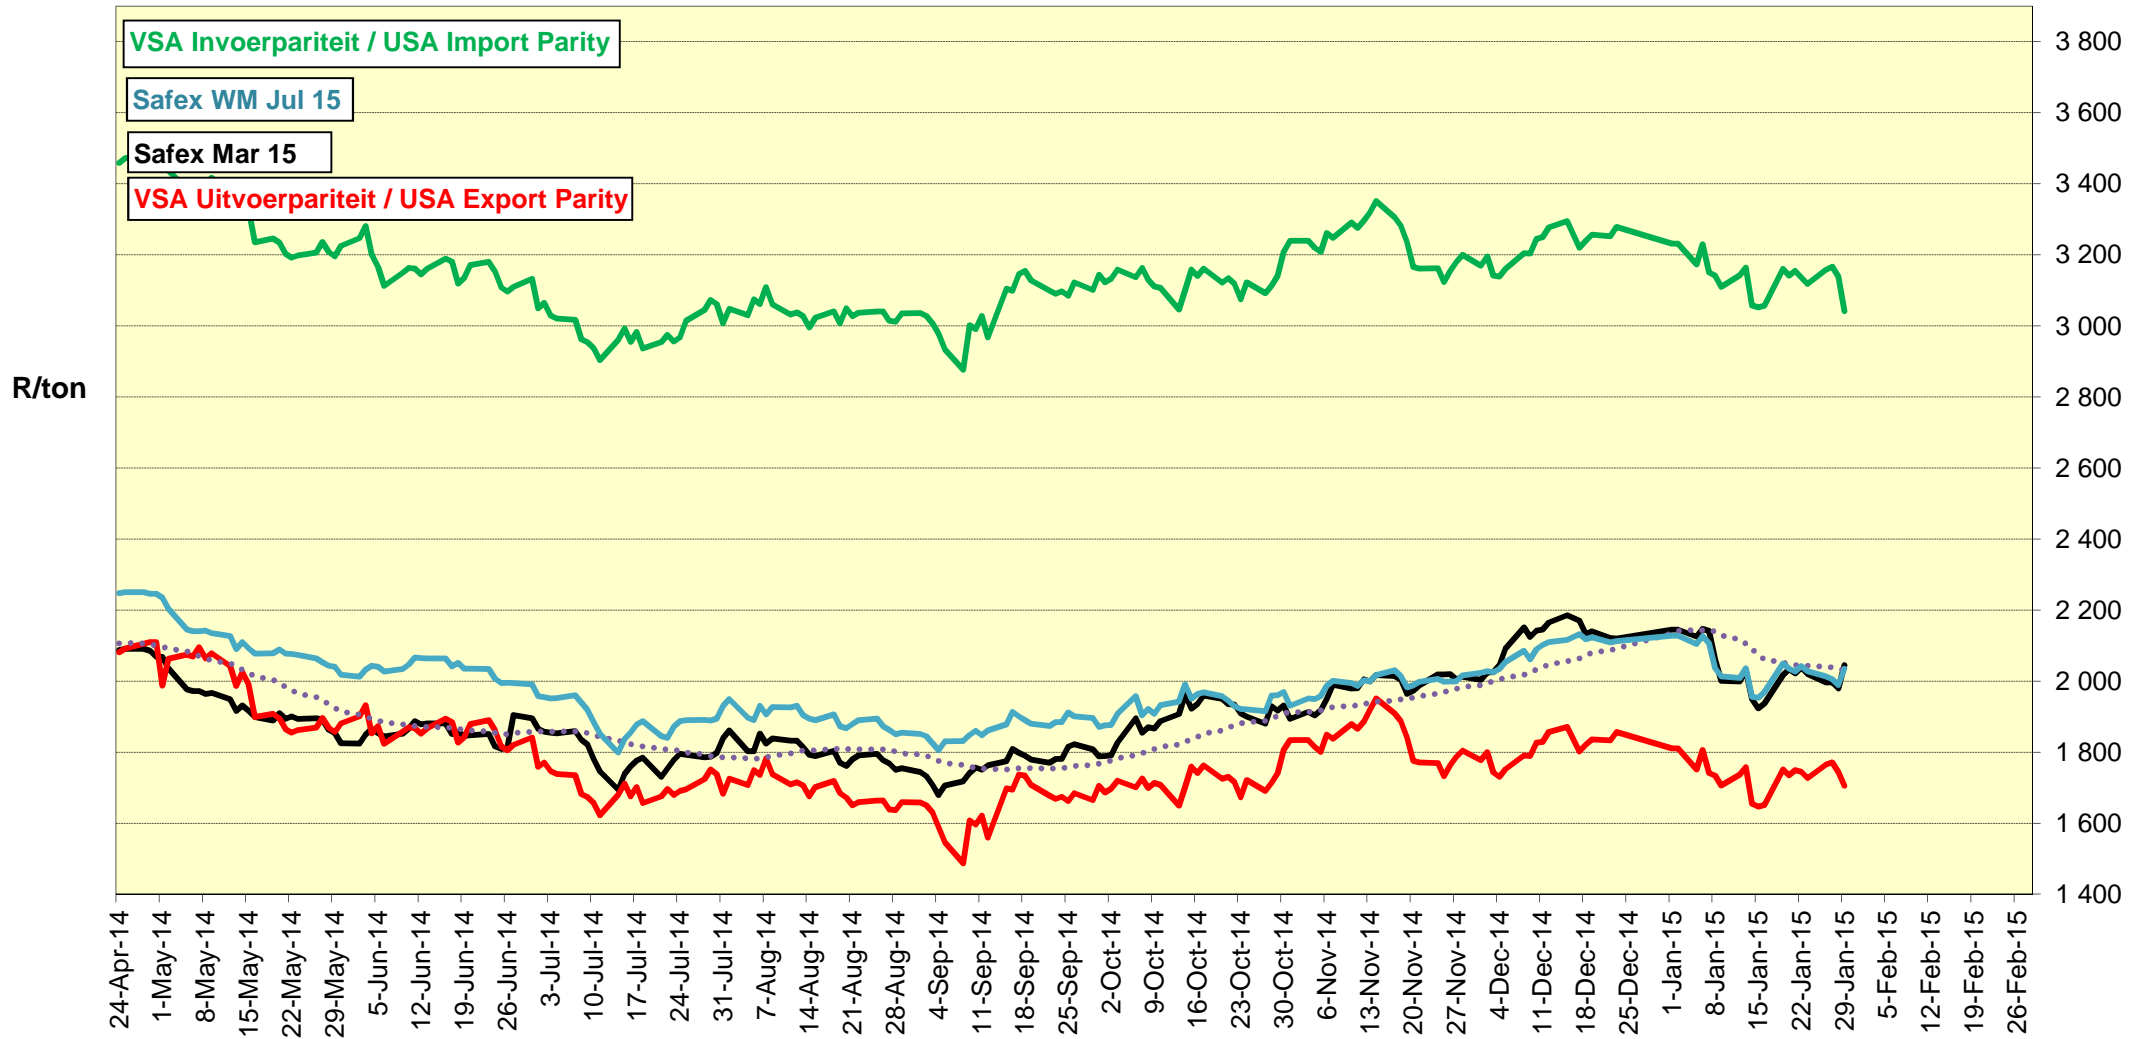

PRYSE VAN VSA WITMIELIES VIR LEWERING IN JUL 2015 (RANDFONTEIN) PRICES OF USA WHITE MAIZE DELIVERED IN JUL 2015 (RANDFONTEIN)