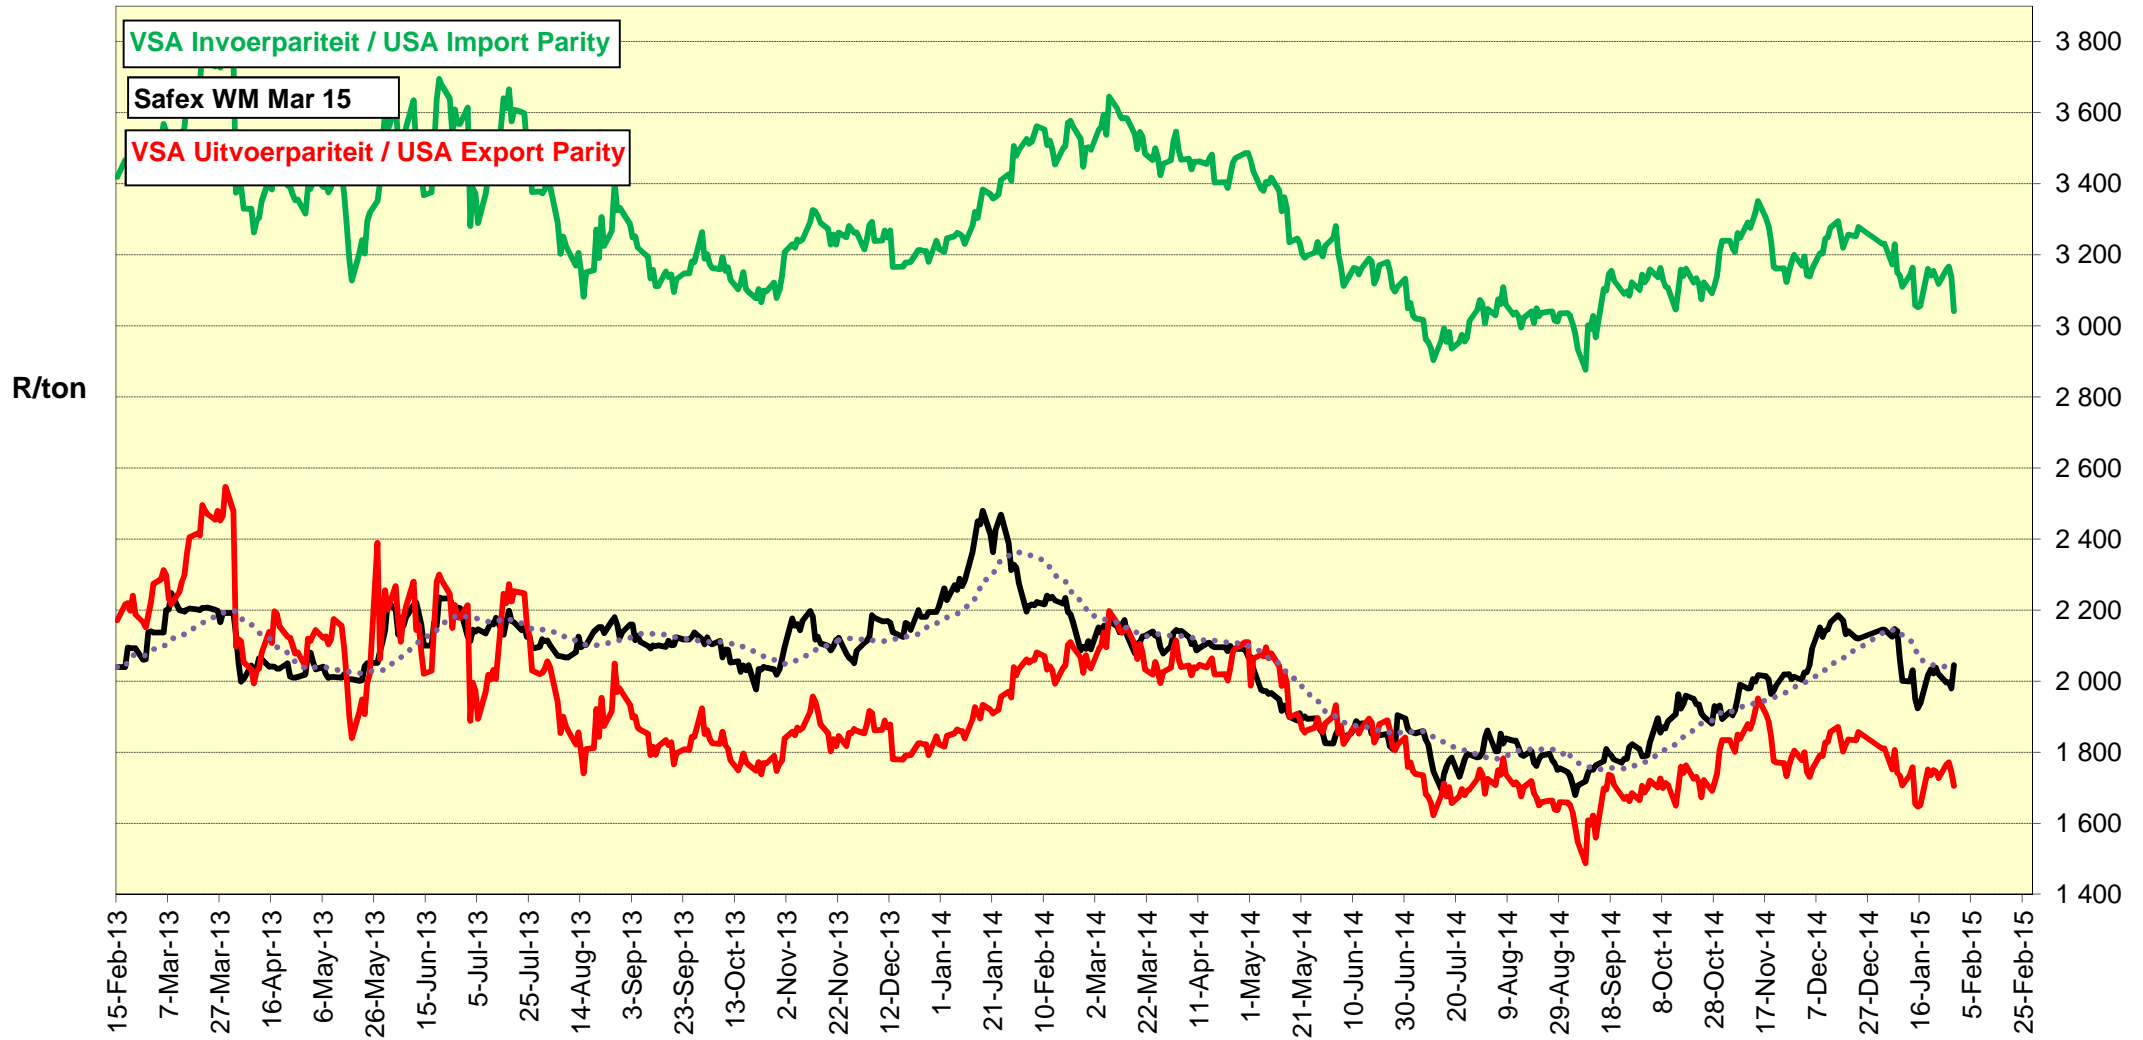

PRYSE VAN VSA WITMIELIES VIR LEWERING IN MAR 2015 (RANDFONTEIN) PRICES OF USA WHITE MAIZE DELIVERED IN MAR 2015 (RANDFONTEIN)