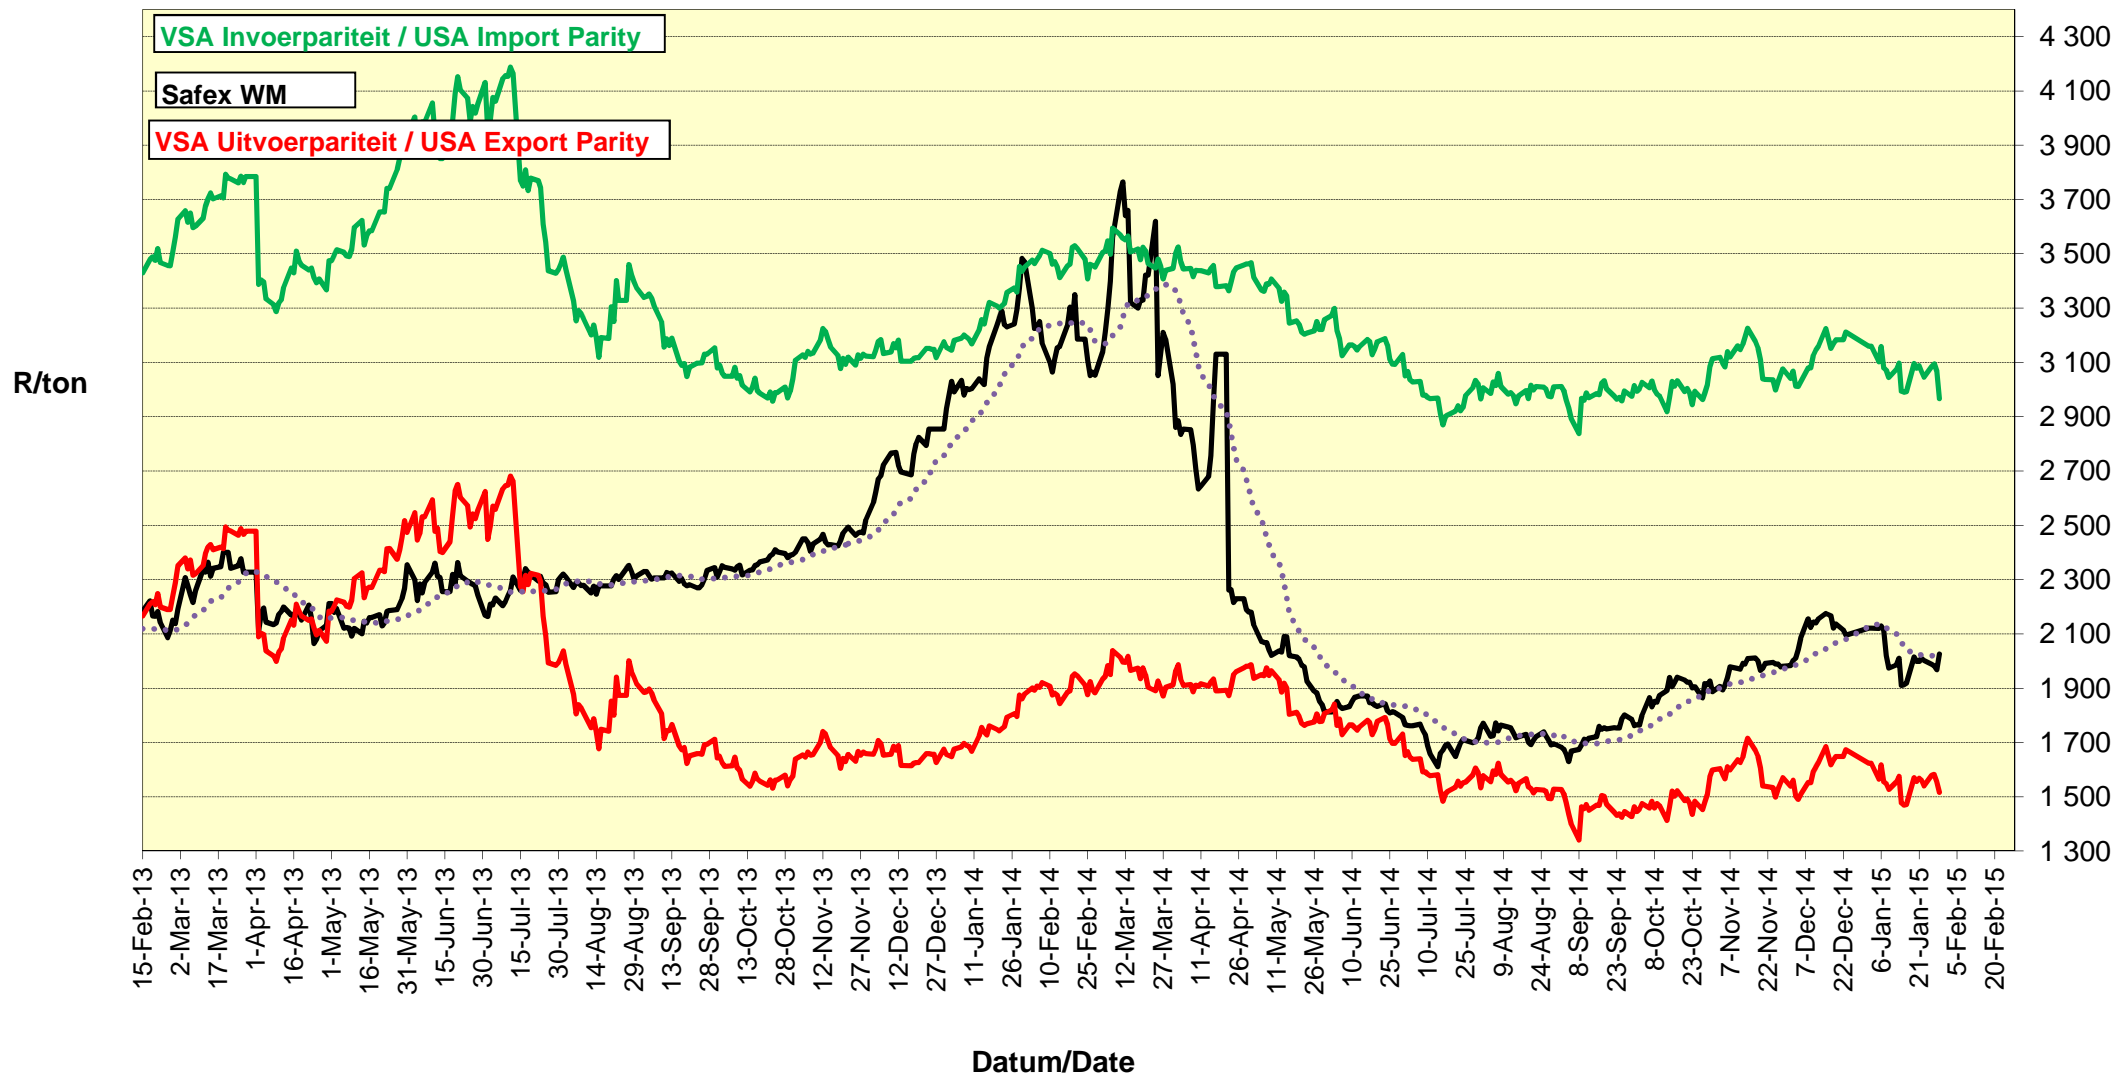

PRYSE VAN VSA WITMIELIES GELEWER IN RANDFONTEIN PRICES OF USA WHITE MAIZE DELIVERED IN RANDFONTEIN