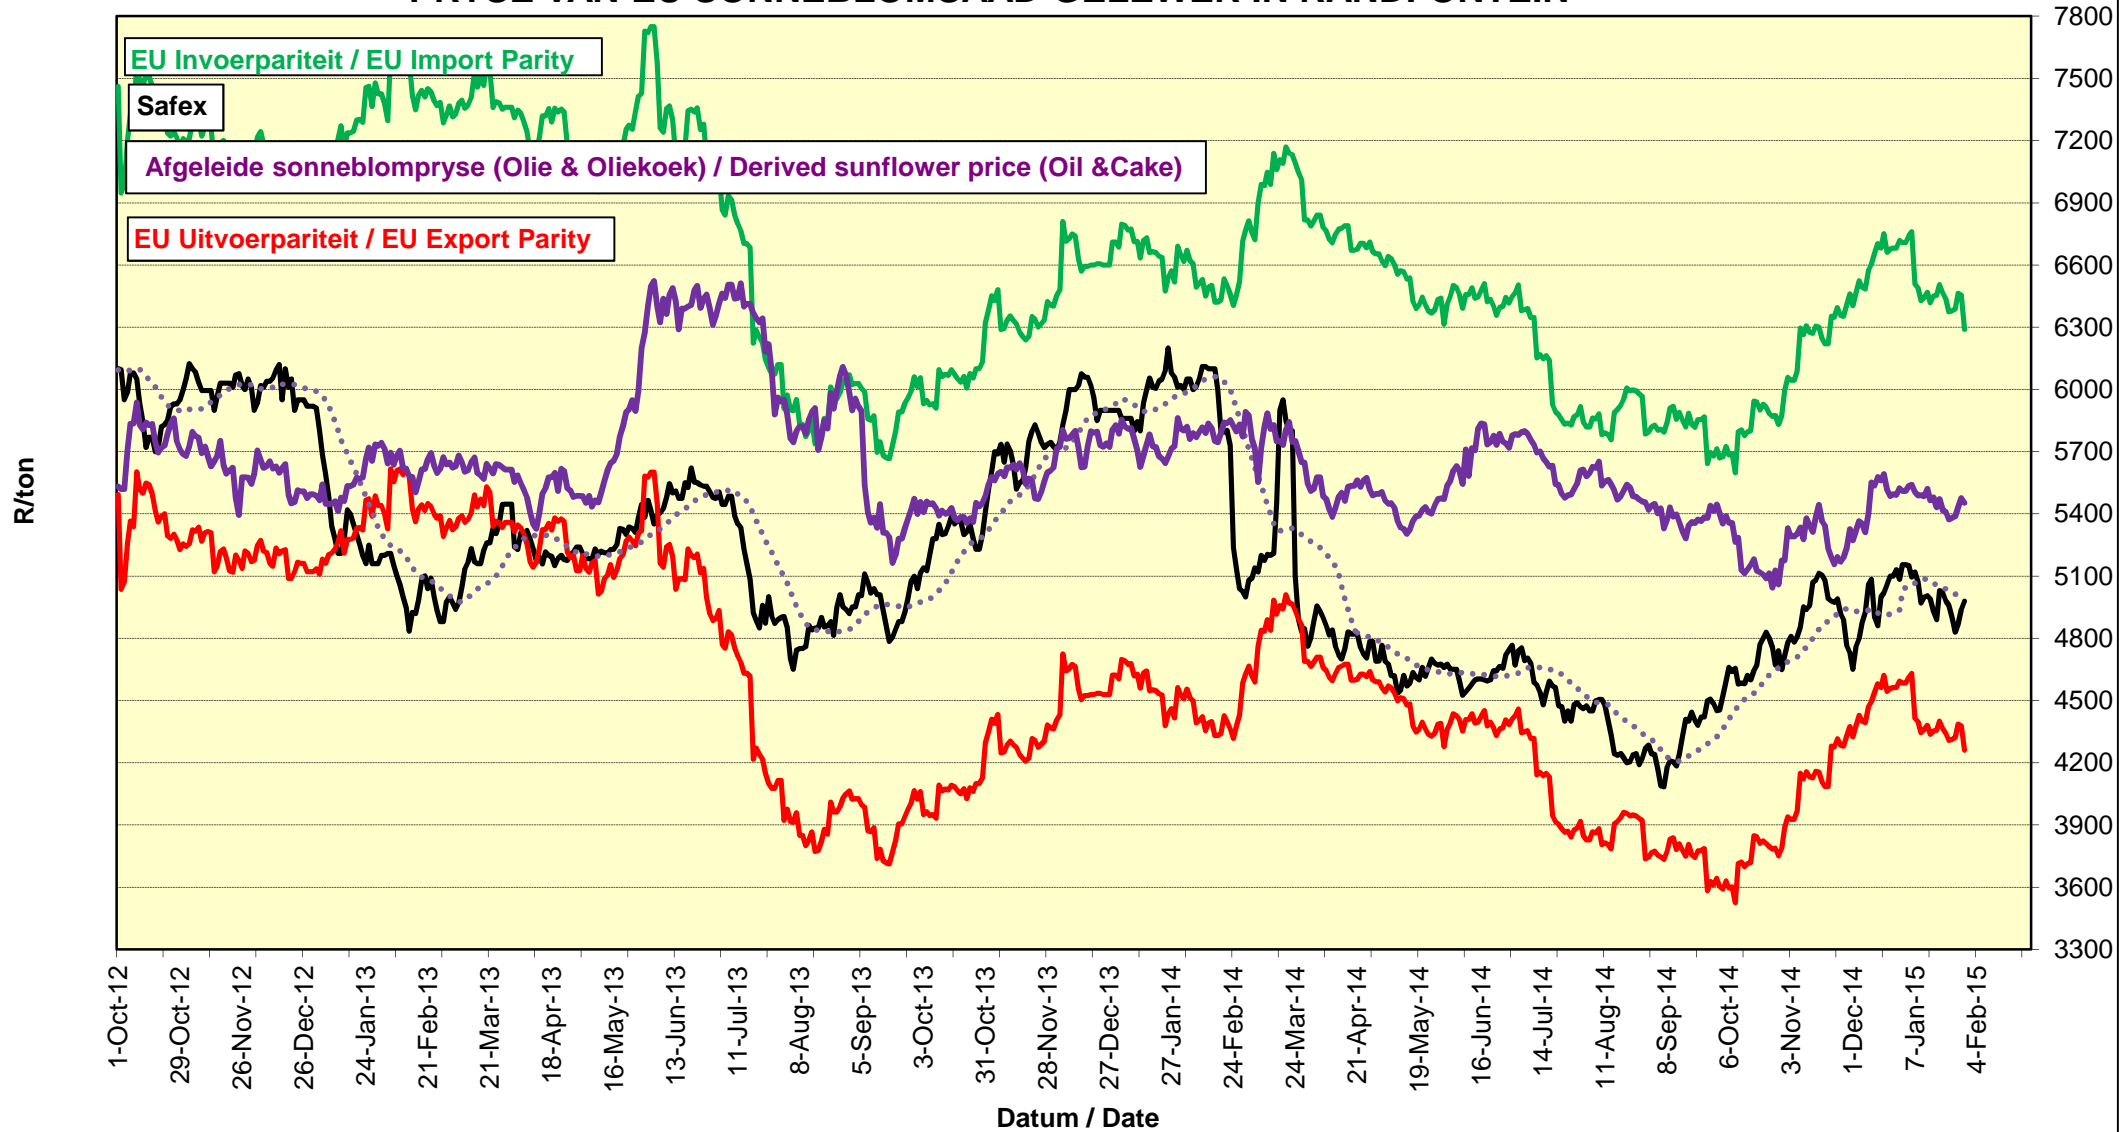

# PRICES OF EU SUNFLOWER SEED DELIVERED IN RANDFONTEIN PRYSE VAN EU SONNEBLOMSAAD GELEWER IN RANDFONTEIN

# PRYSE VAN SOJABONE GELEWER IN RANDFONTEIN PRICES OF SOYBEANS DELIVERED IN RANDFONTEIN