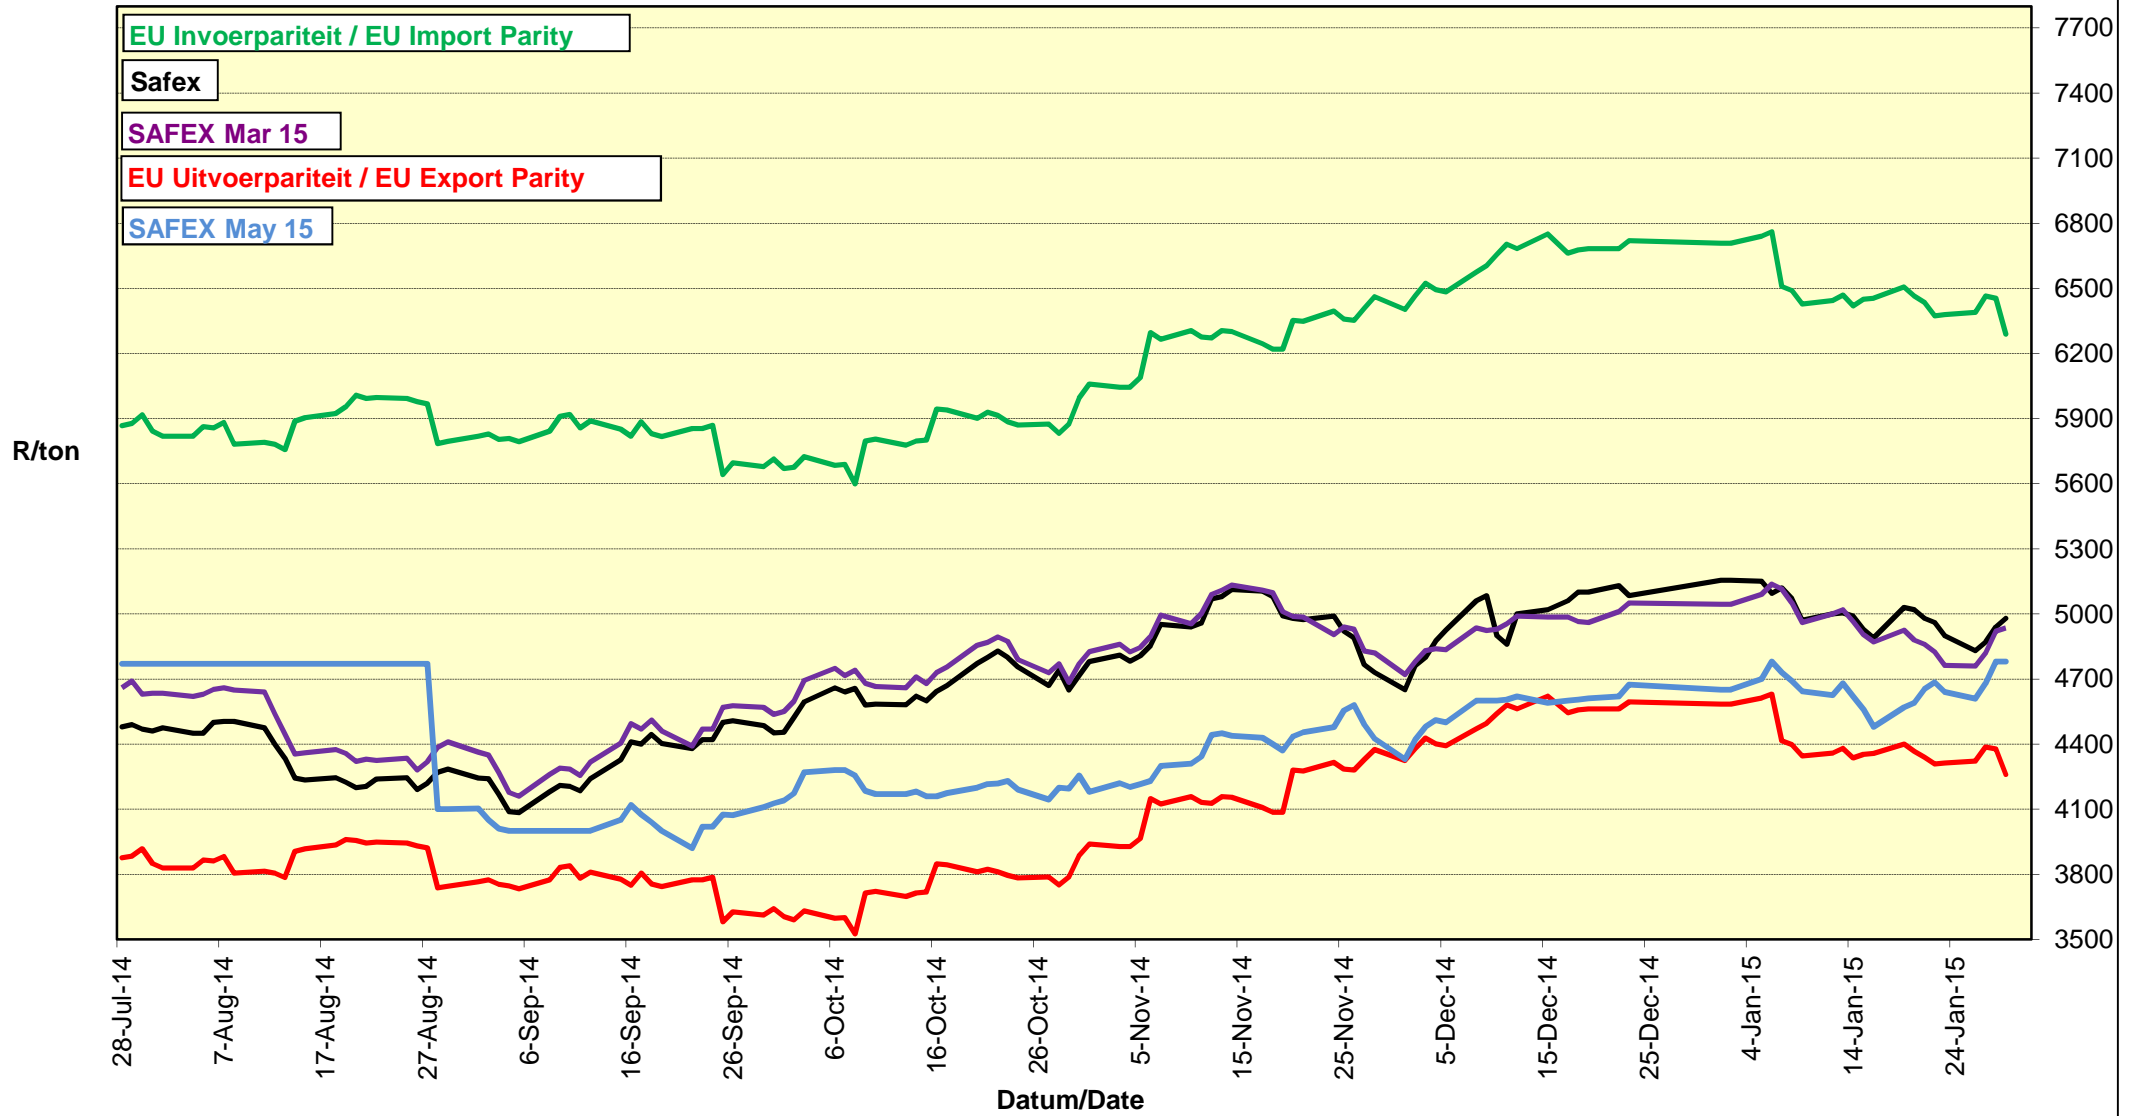

PRYSE VAN EU SONNEBLOMSAAD GELEWER IN RANDFONTEIN PRICES OF EU SUNFLOWER SEED DELIVERED IN RANDFONTEIN