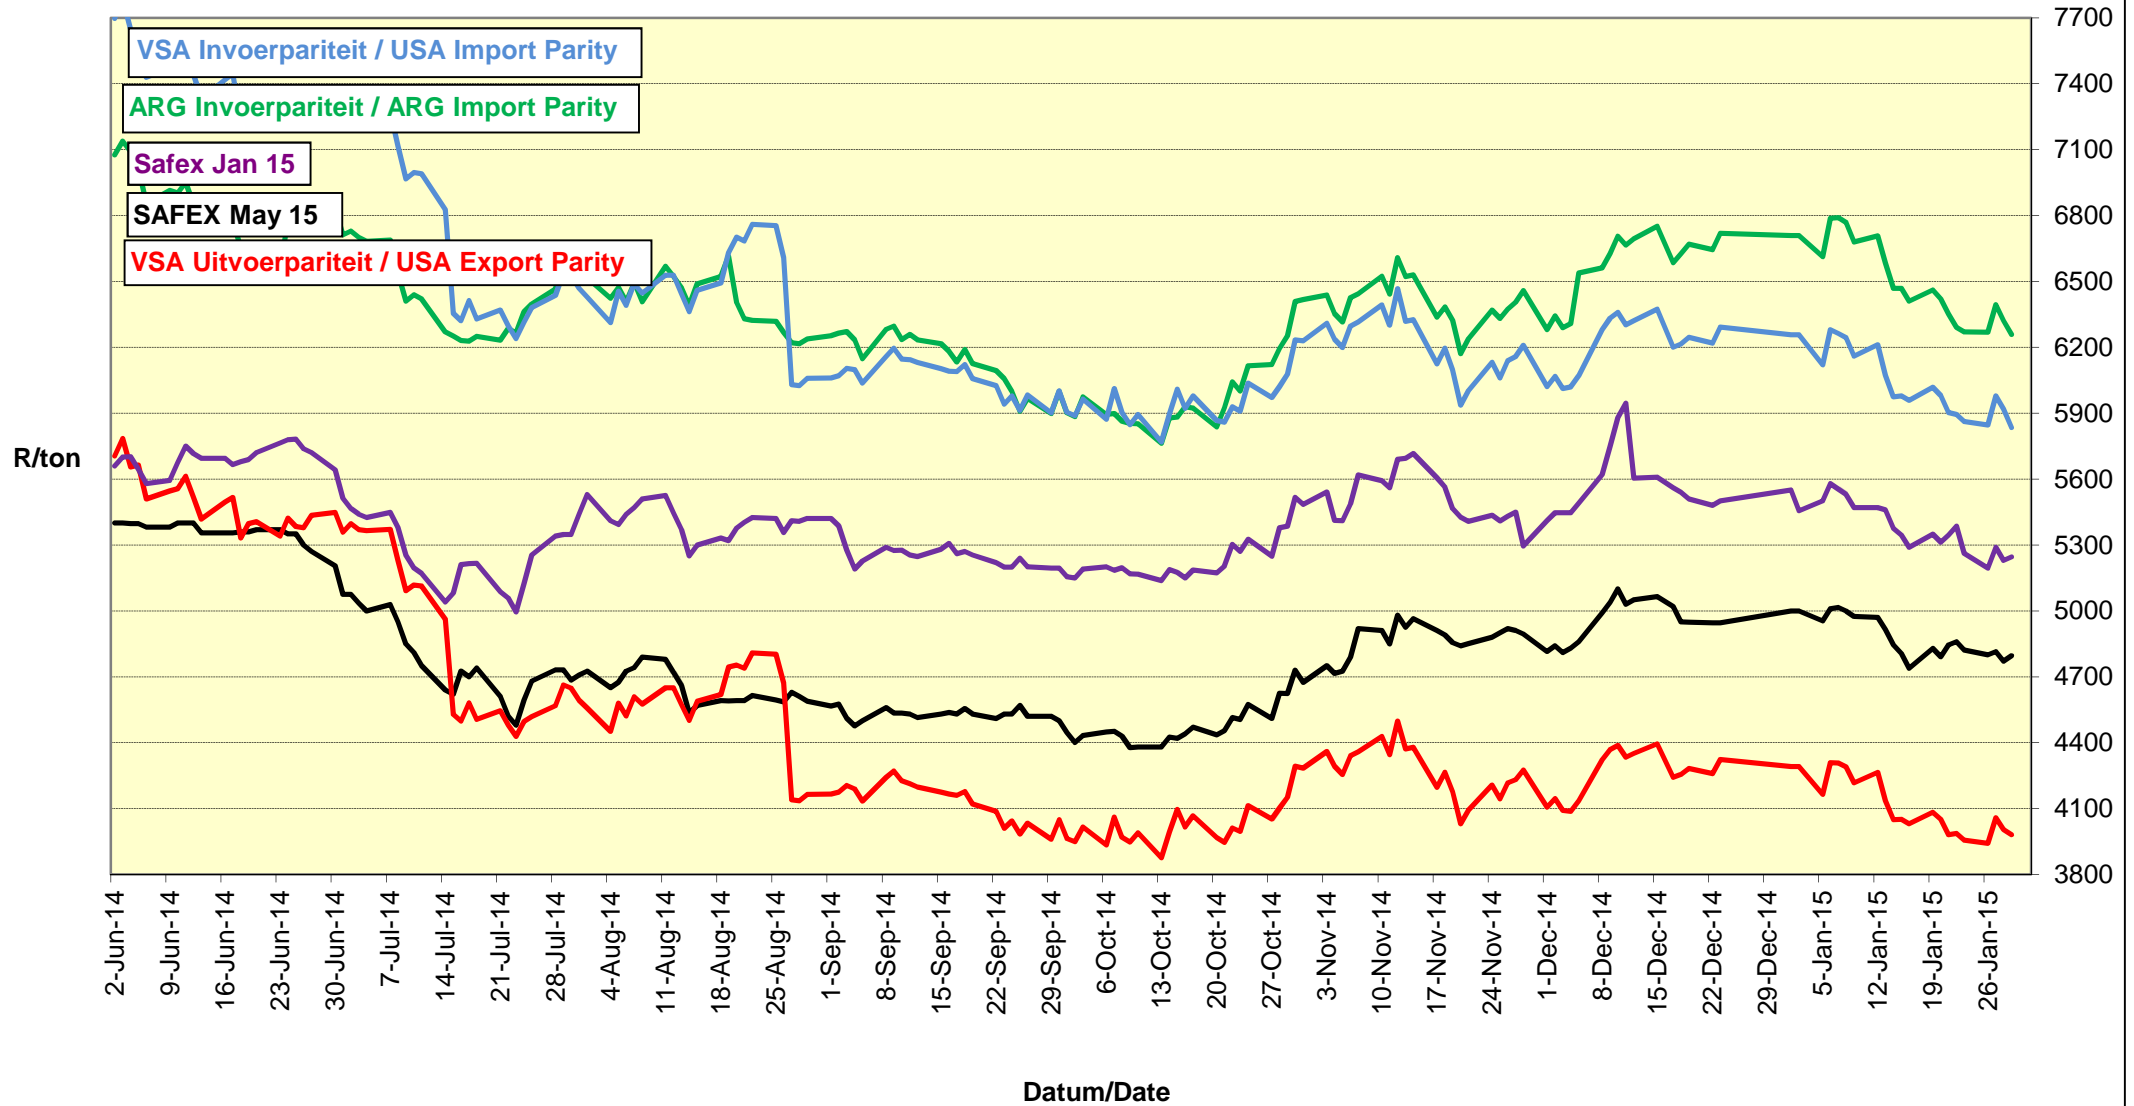

PRYSE VAN SOJABONE GELEWER IN RANDFONTEIN PRICES OF SOYBEANS DELIVERED IN RANDFONTEIN