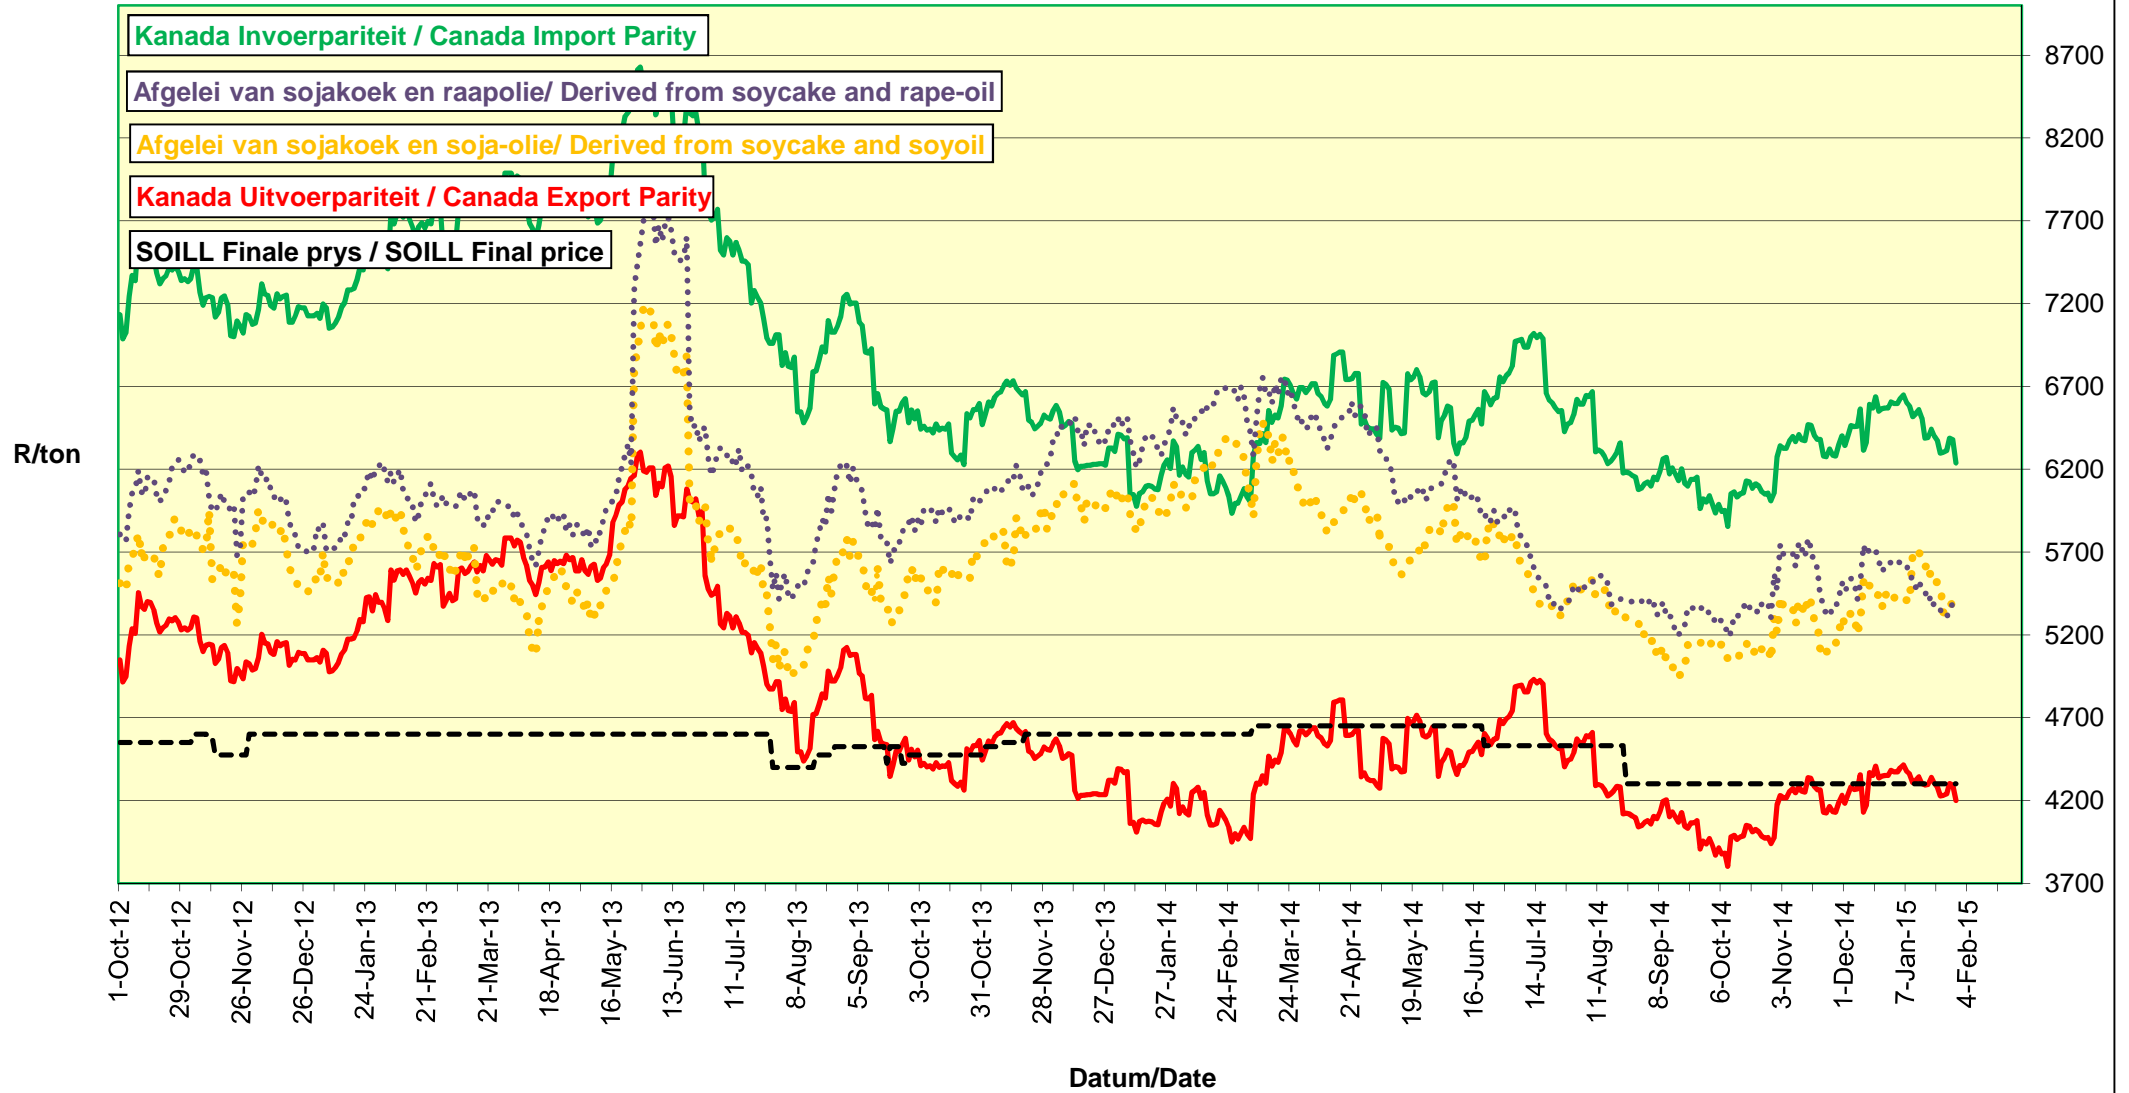

Kanolapryse in die Suid-Kaap (Swellendam)/ Prices of Canola in the South Cape (Swellendam)