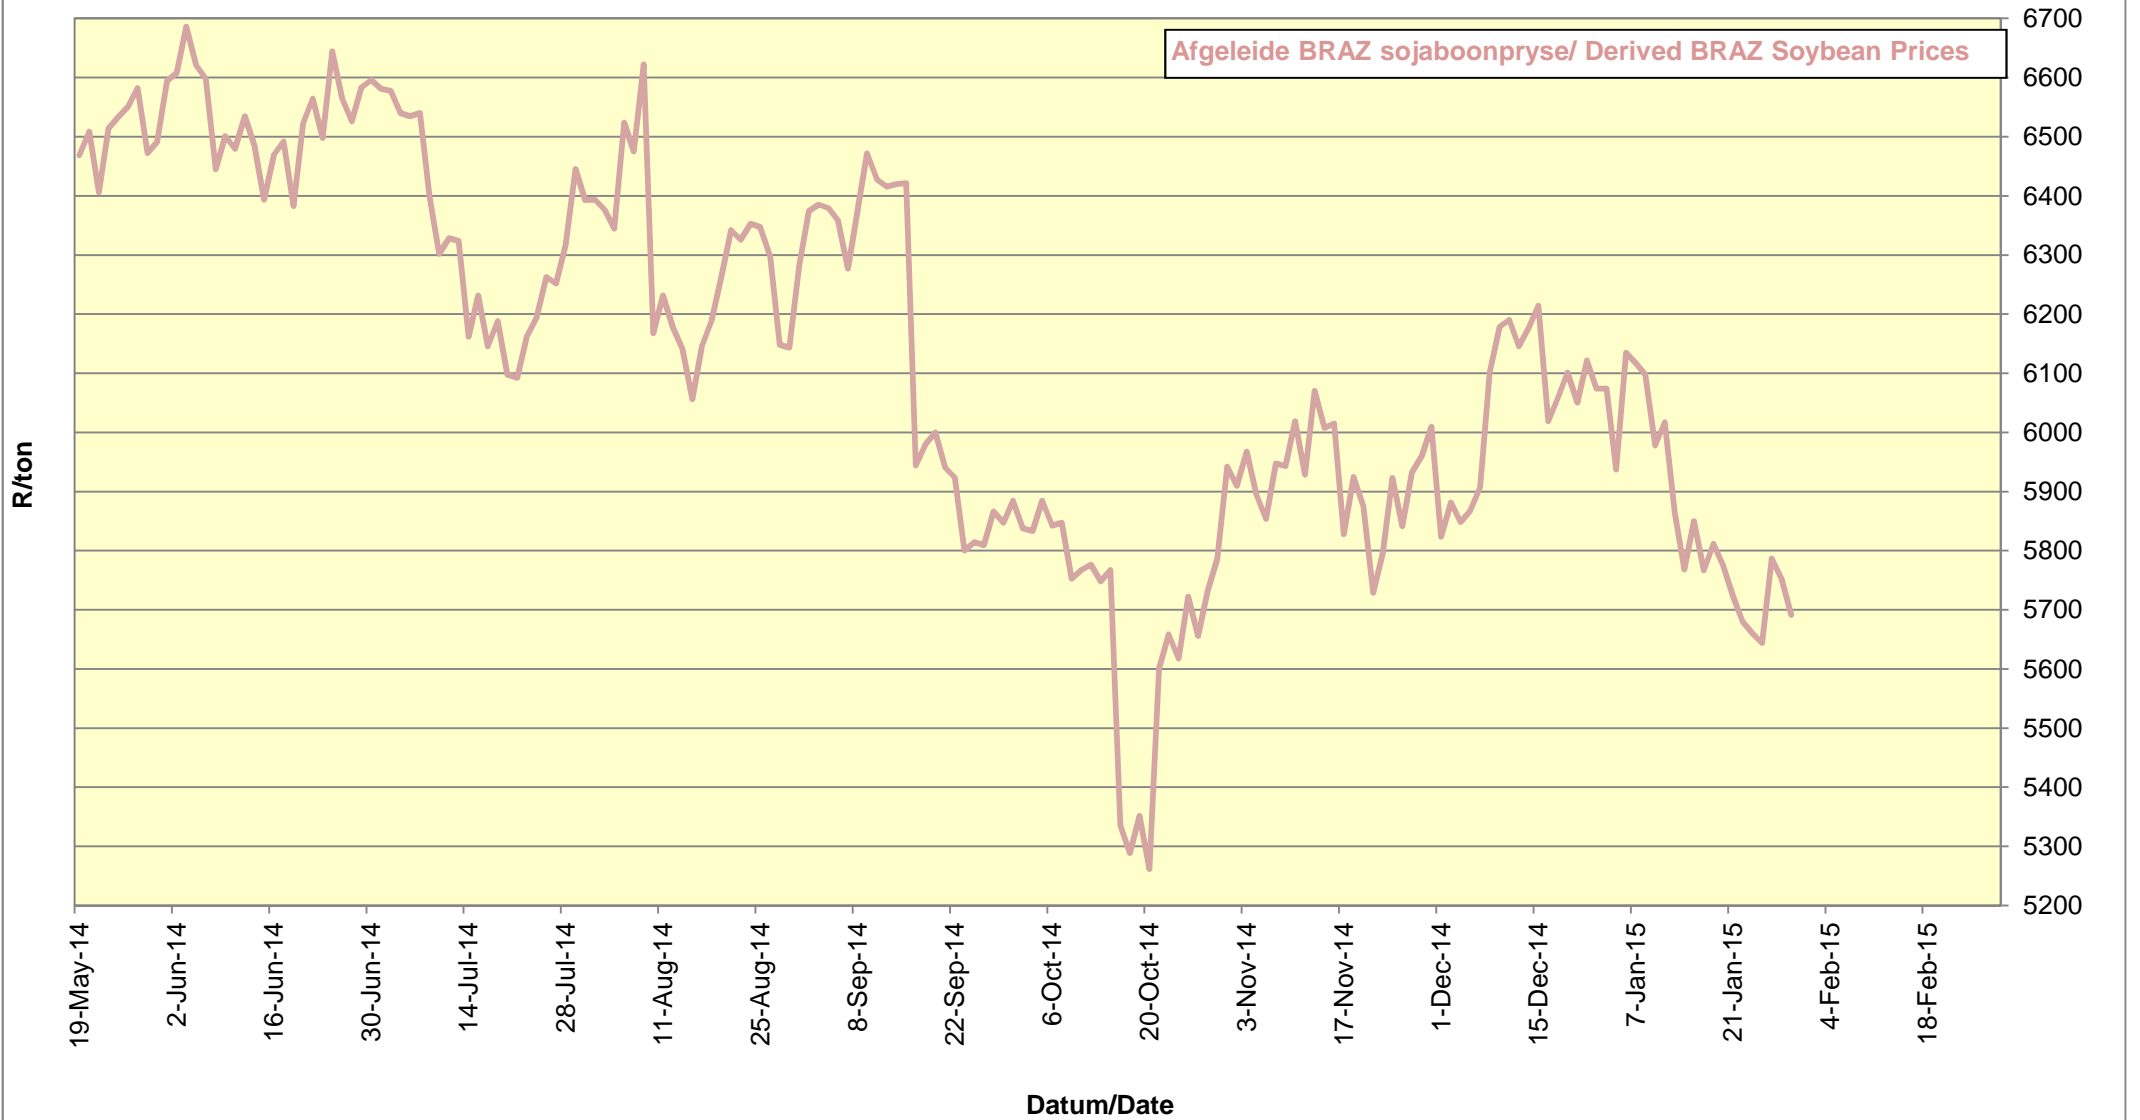

PRYSE VAN SOJABONE GELEWER IN RANDFONTEIN PRICES OF SOYBEANS DELIVERED IN RANDFONTEIN