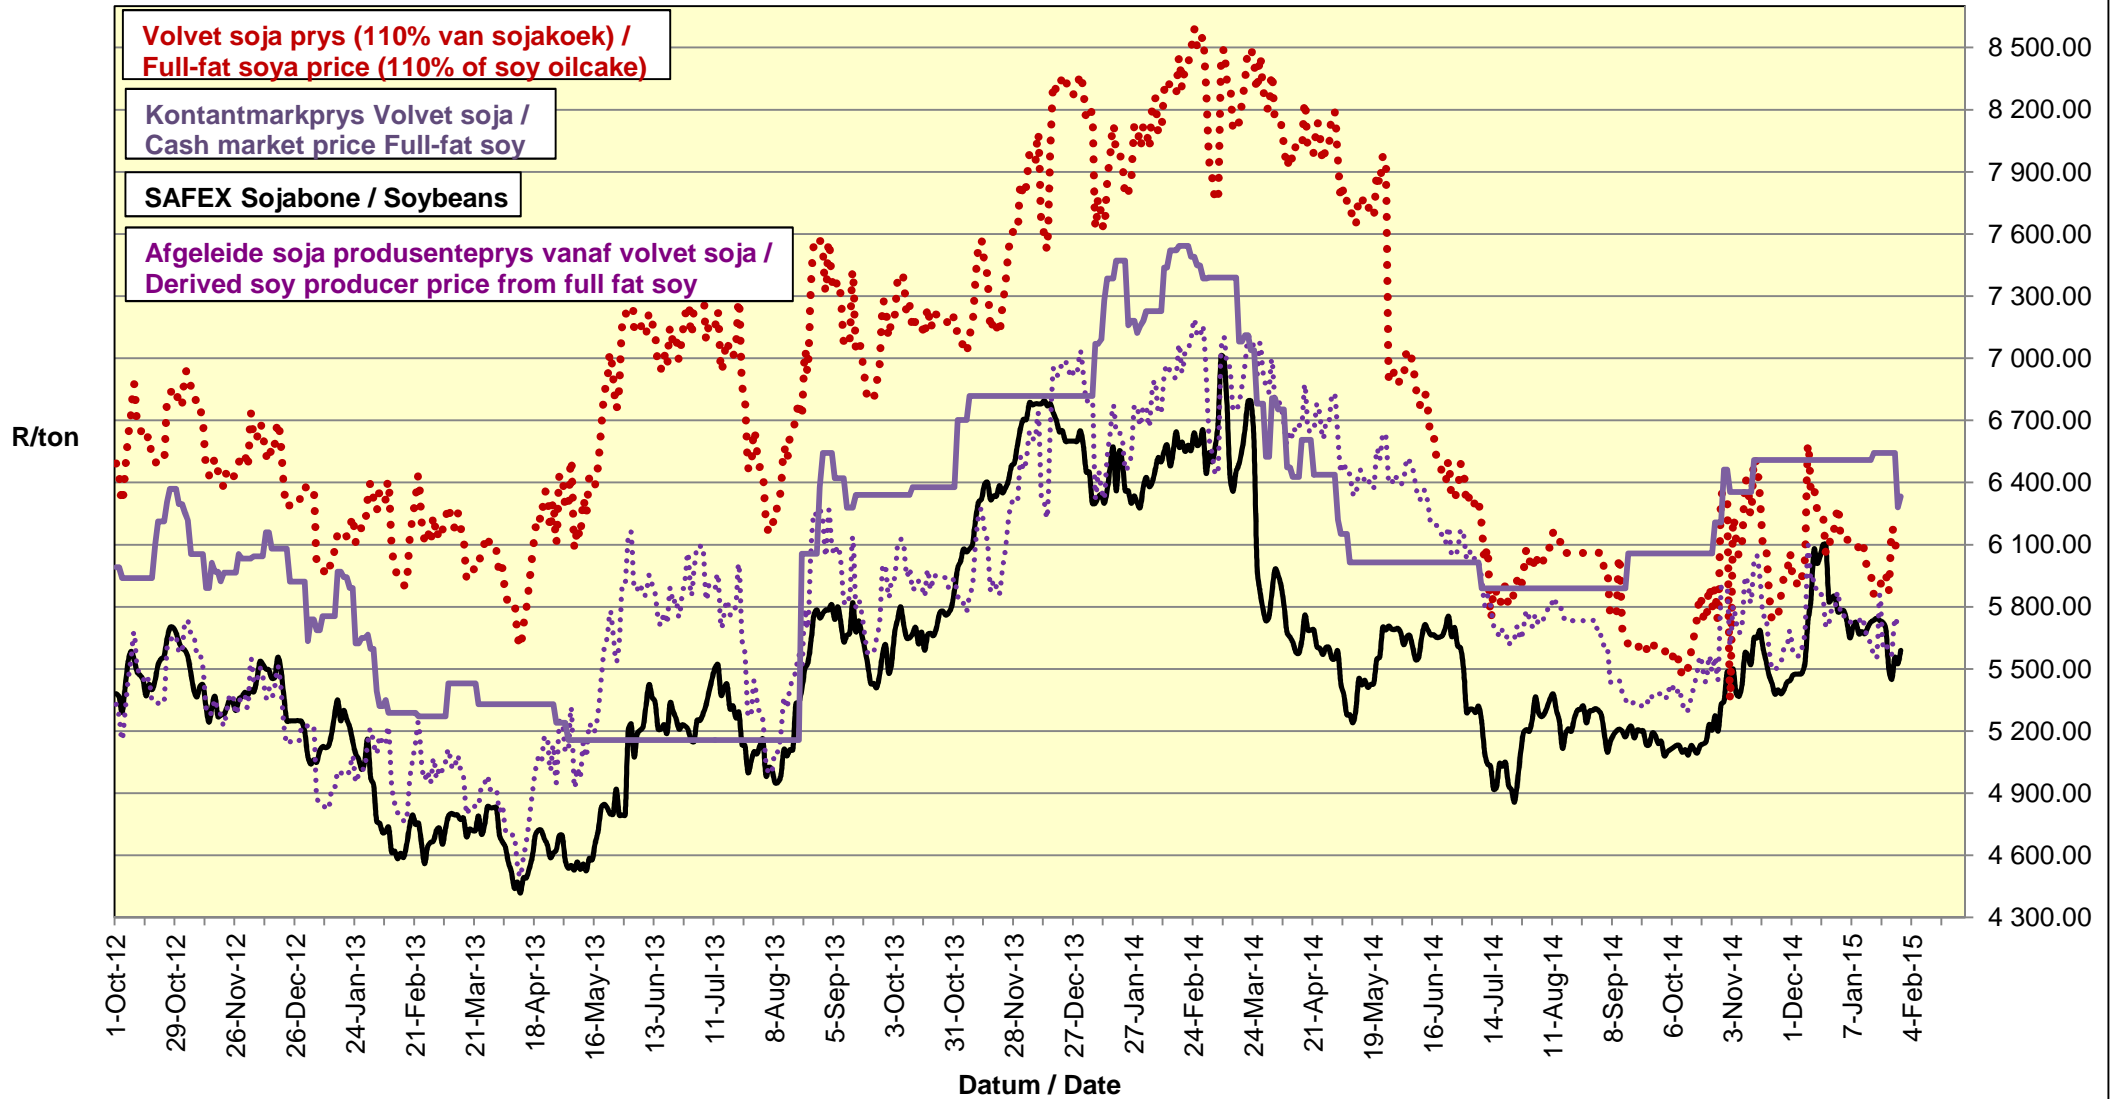

Afgeleide sojaboon produsente - en volvet sojaboonpryse Derived soy producer price and full-fat soy prices