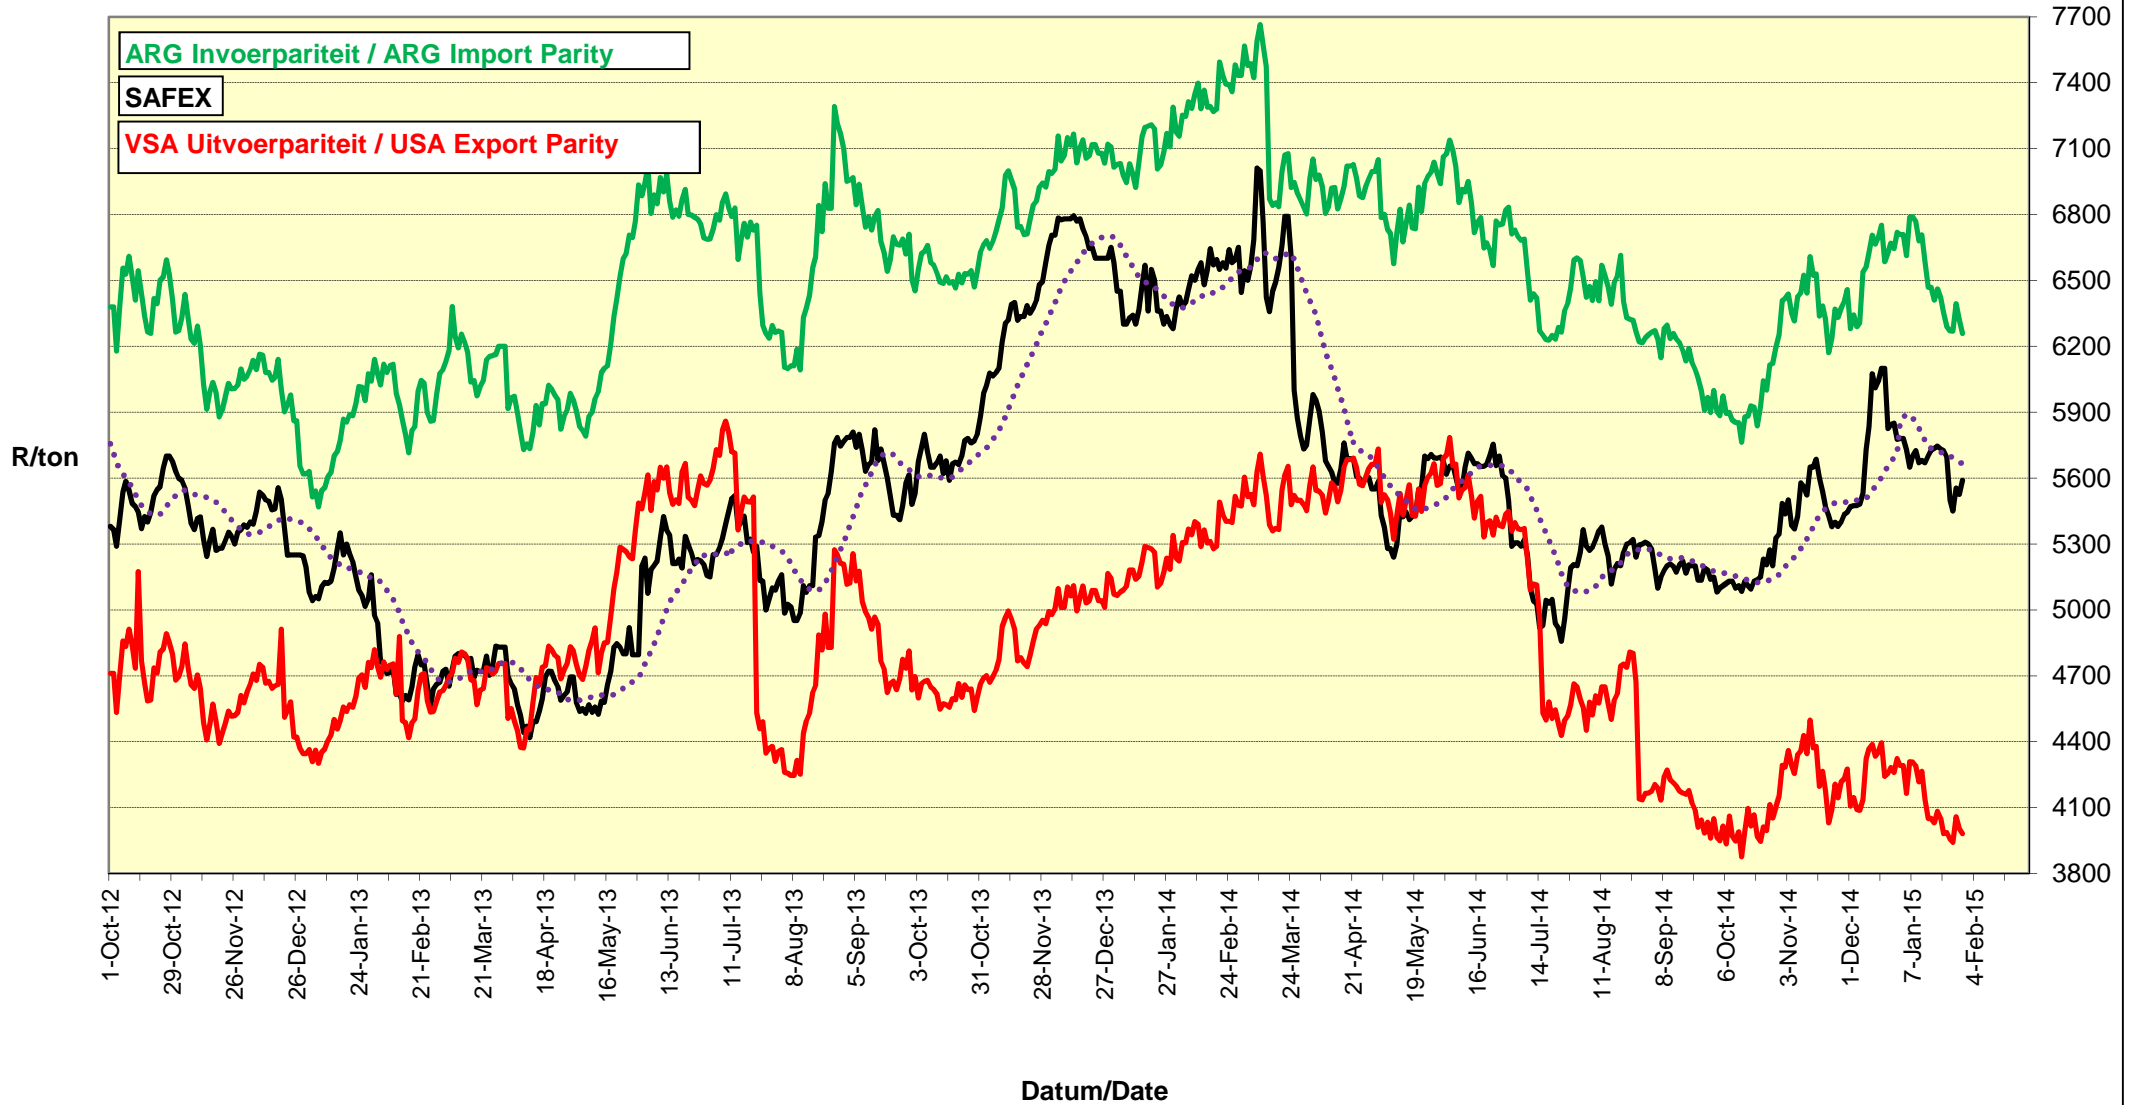

PRYSE VAN SOJABONE GELEWER IN RANDFONTEIN PRICES OF SOYBEANS DELIVERED IN RANDFONTEIN