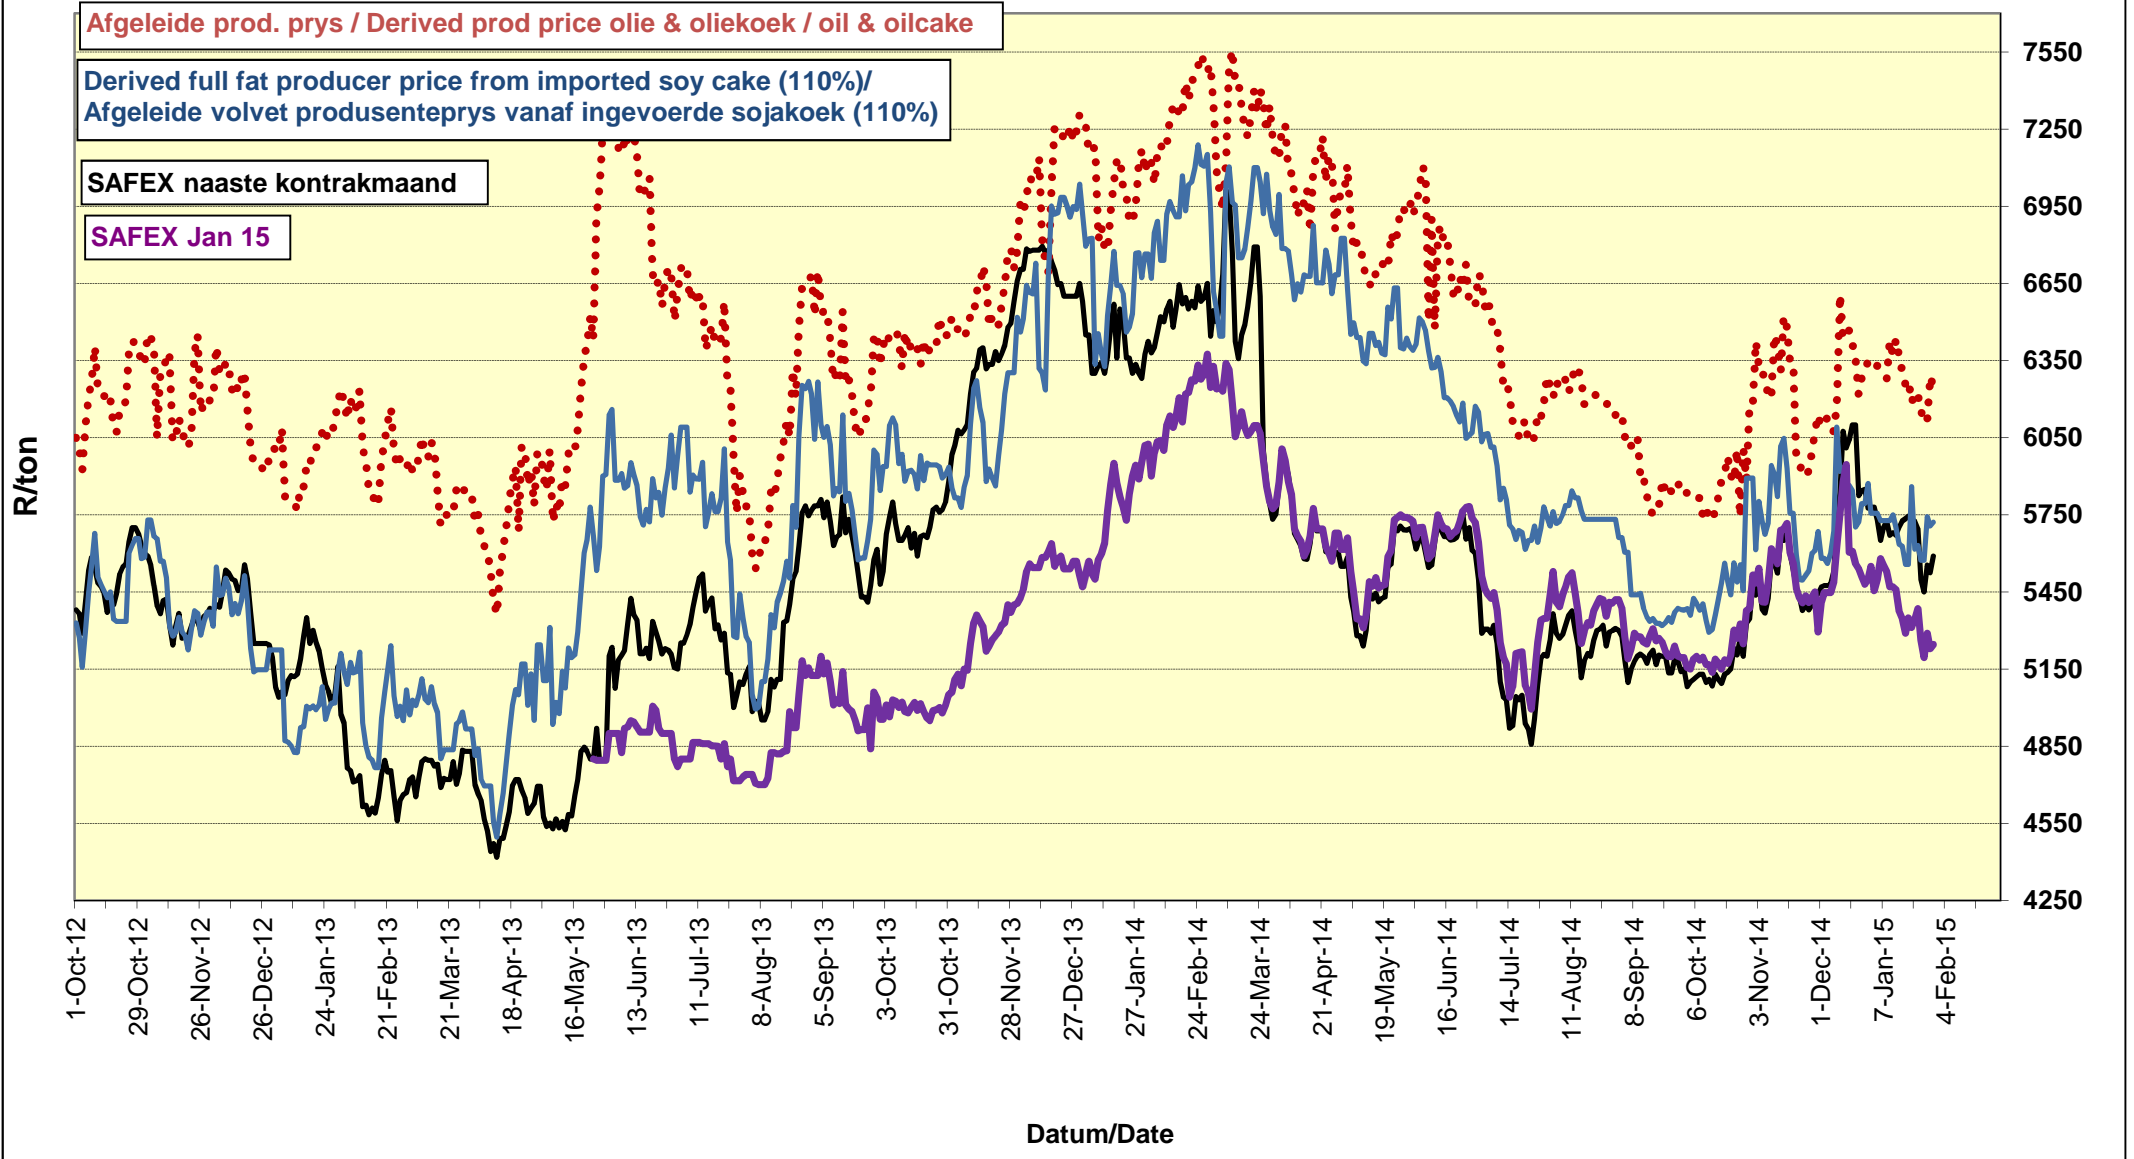

PRYSE VAN SOJABONE GELEWER IN RANDFONTEIN PRICES OF SOYBEANS DELIVERED IN RANDFONTEIN