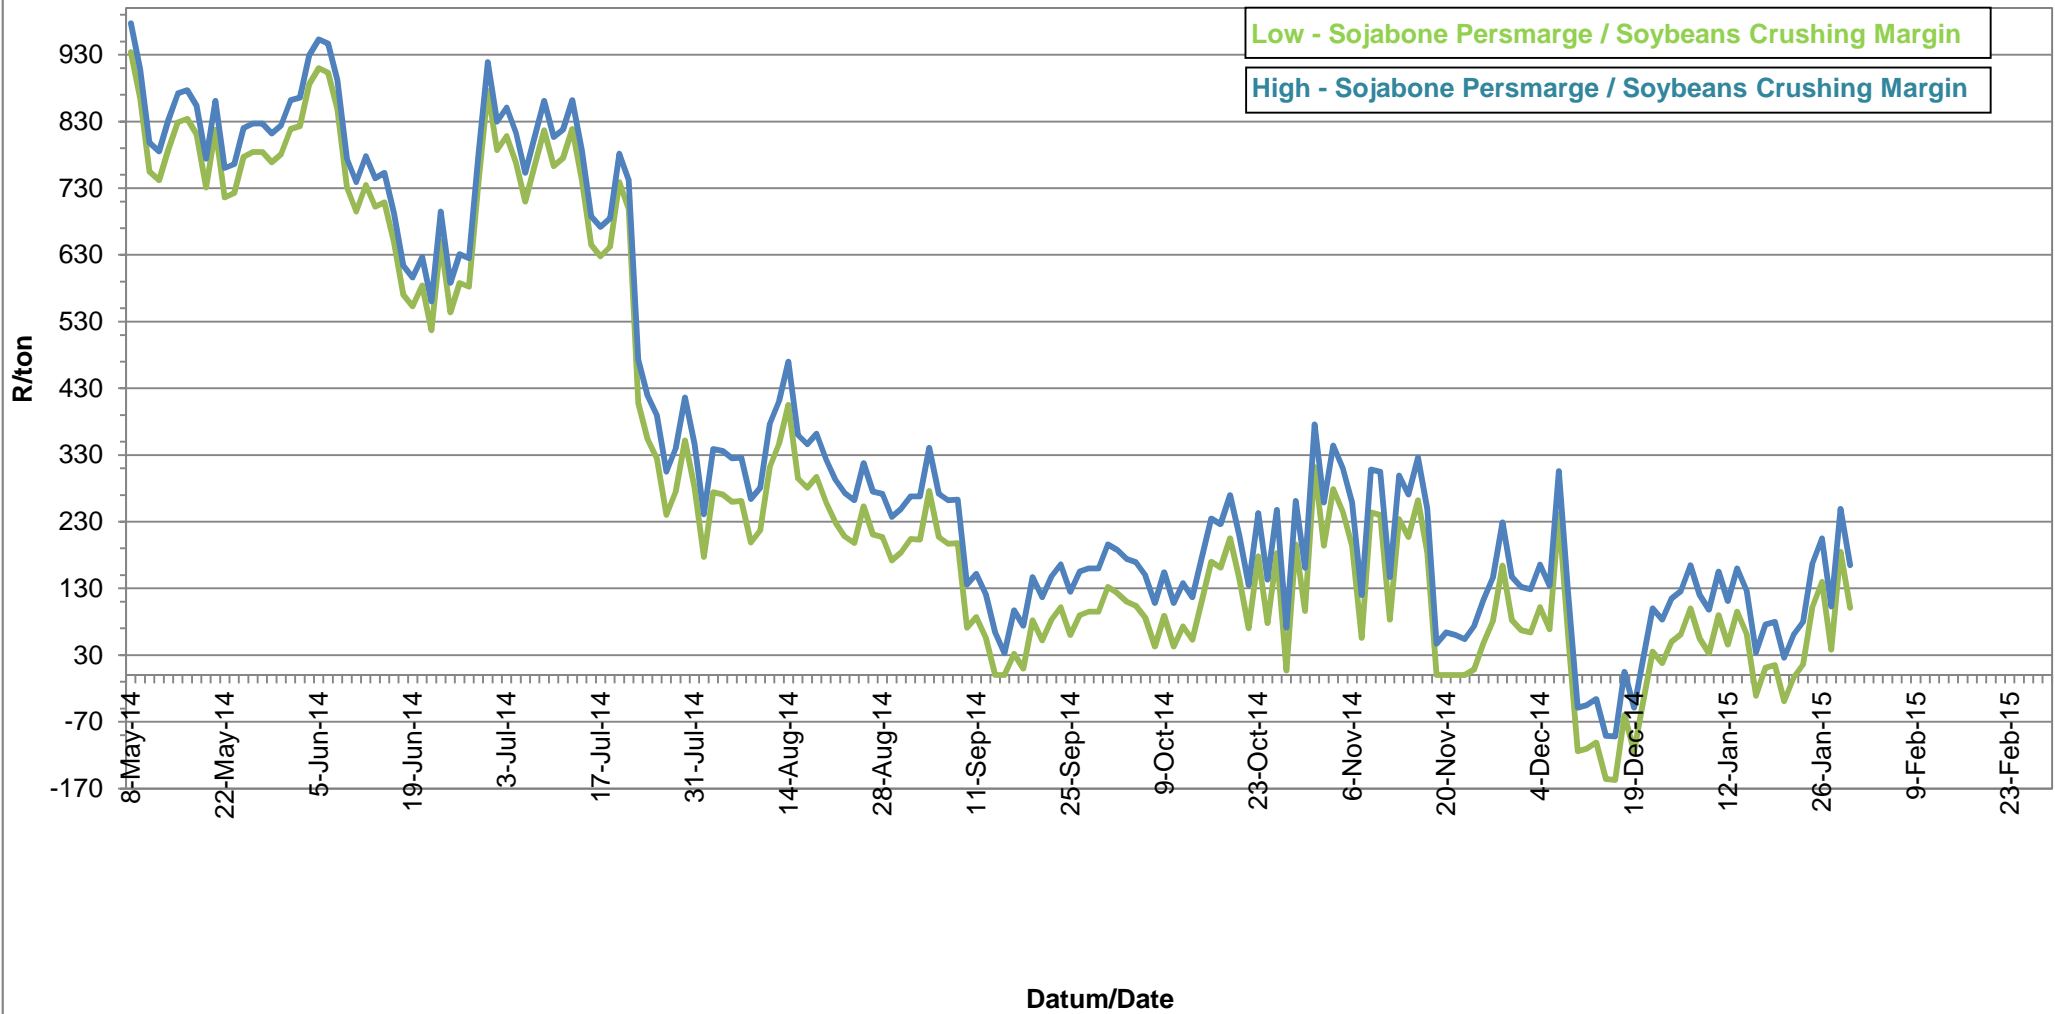

PRYSE VAN SOJABONE GELEWER IN RANDFONTEIN PRICES OF SOYBEANS DELIVERED IN RANDFONTEIN