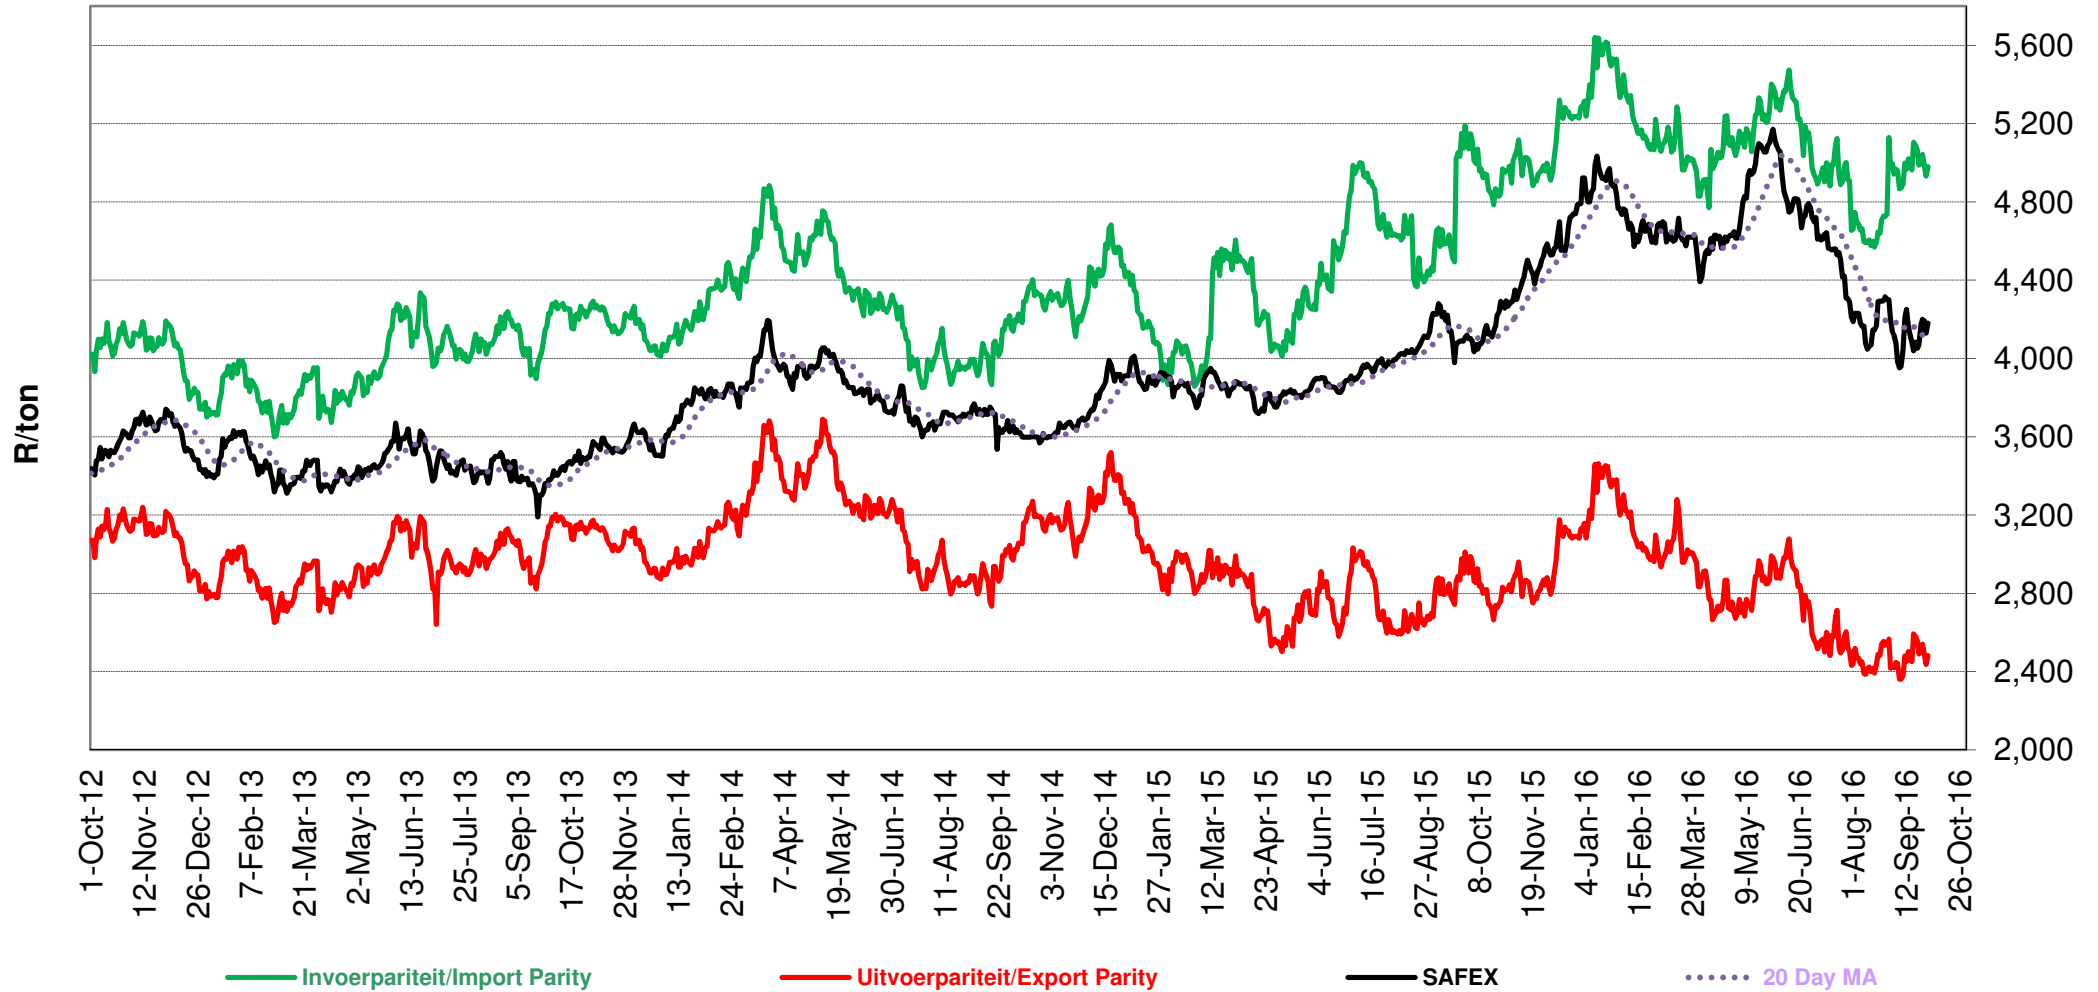

PRYSE VAN SUID AFRIKAANSE EN VSA KORING GELEWER IN RANDFONTEIN PRICES OF SOUTH AFRICAN AND USA WHEAT DELIVERED IN RANDFONTEIN

Source: Grain SA