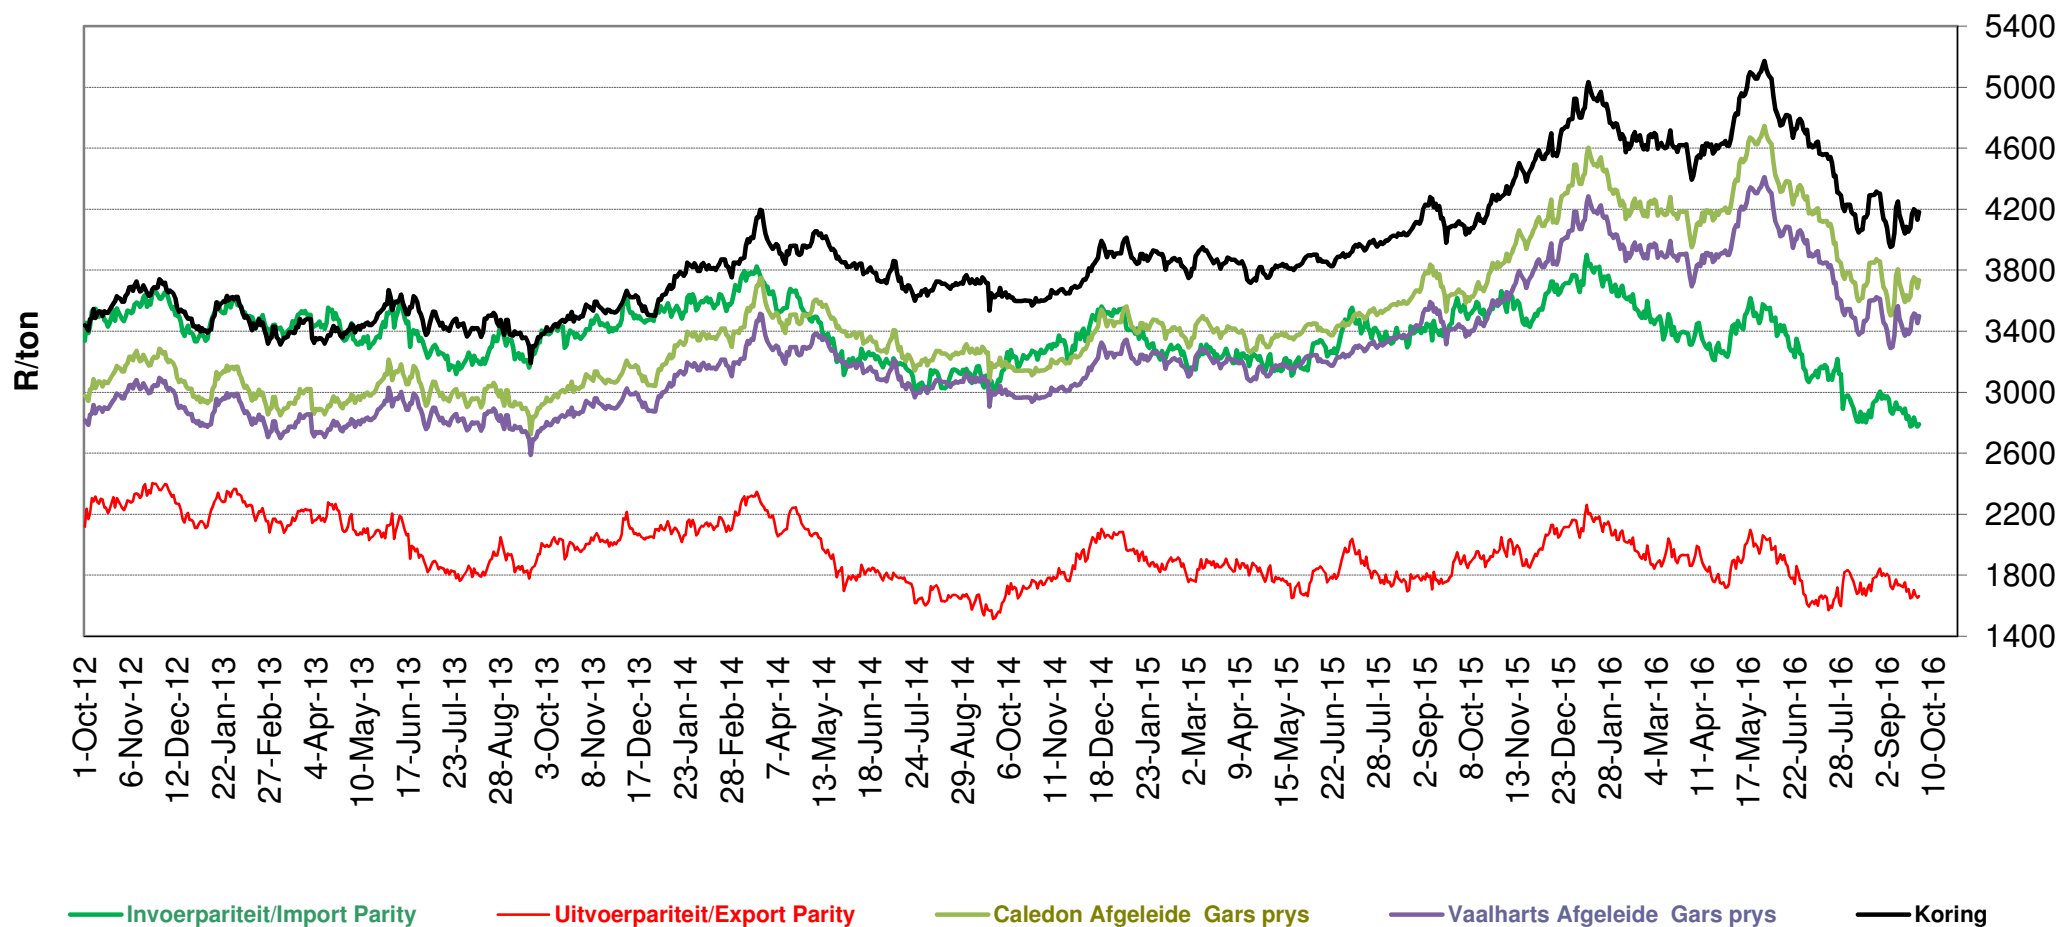

PRYSE VAN GARS GELEWER IN RANDFONTEIN PRICES OF BARLEY DELIVERED IN RANDFONTEIN

Source: Grain SA