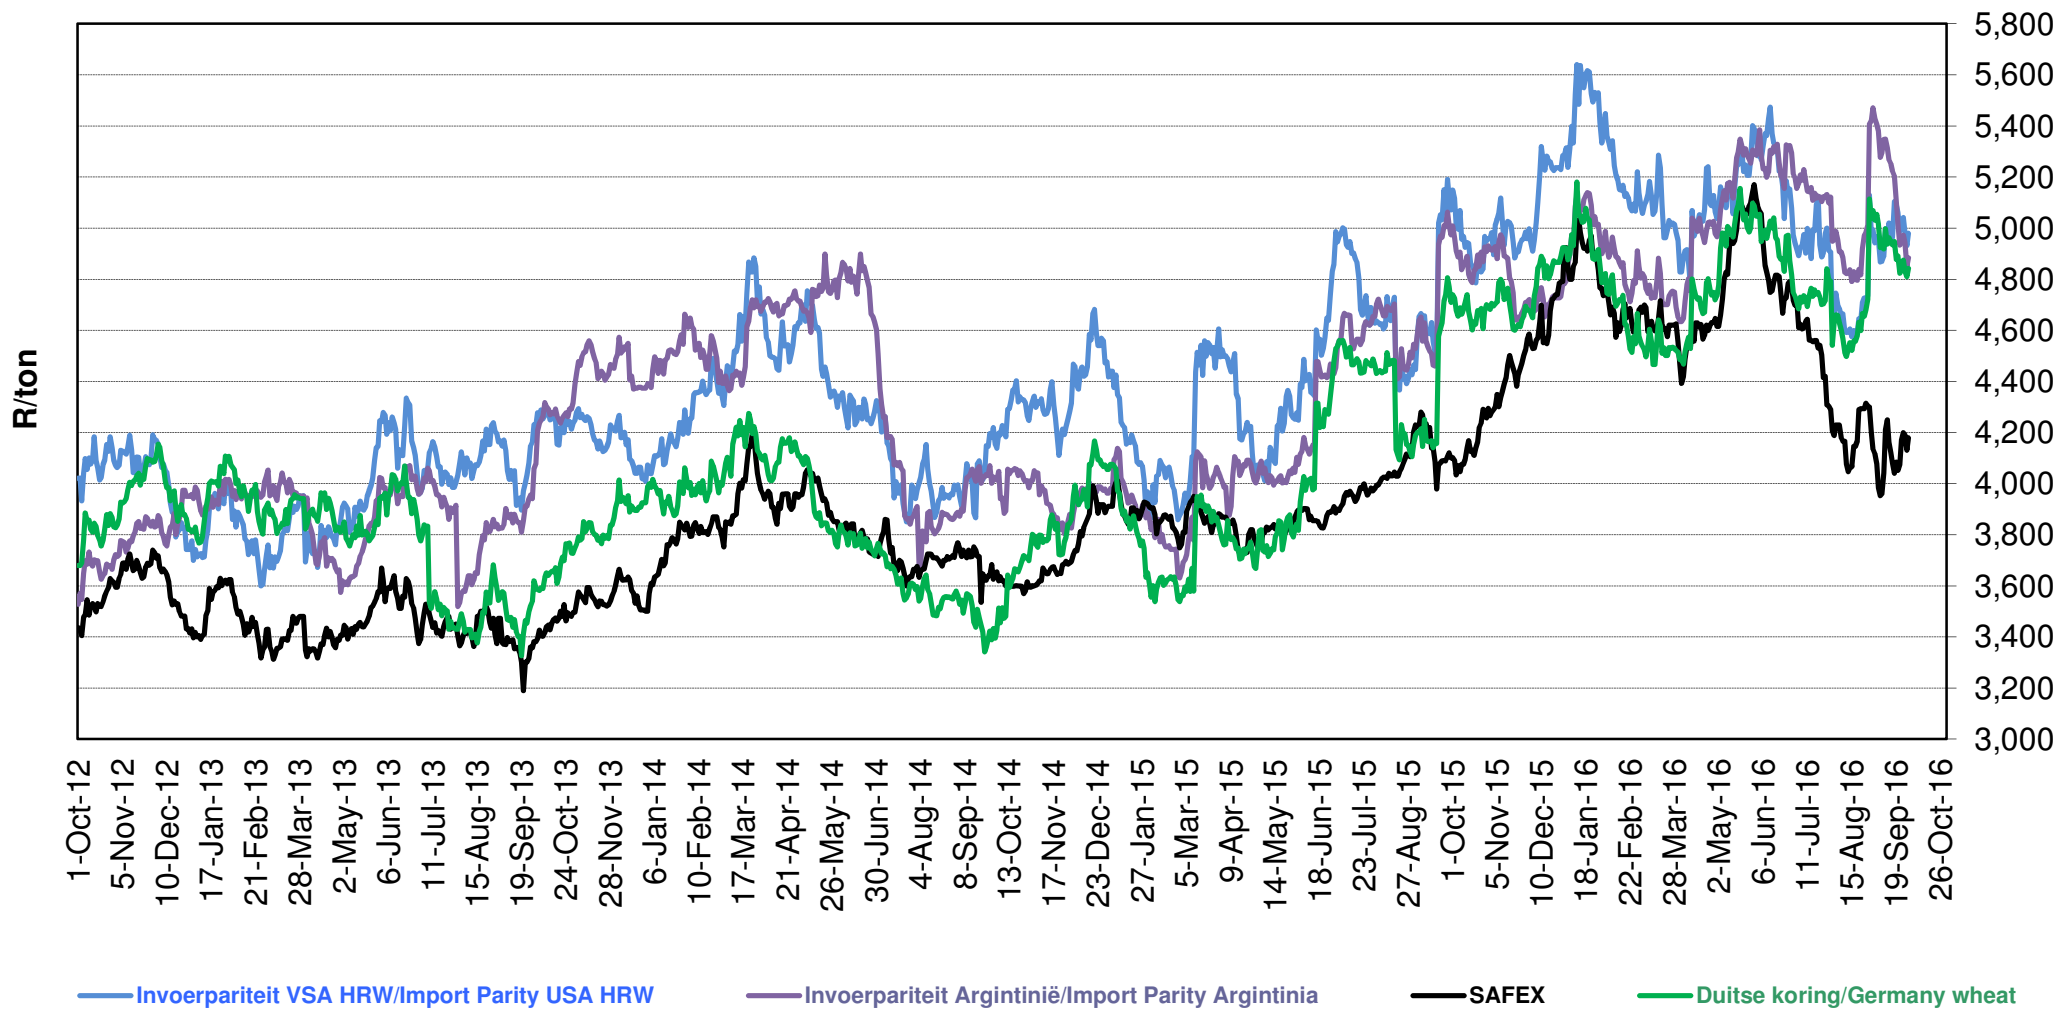

PRYSE VAN KORING GELEWER IN RANDFONTEIN PRICES OF WHEAT DELIVERED IN RANDFONTEIN

Source: Grain SA