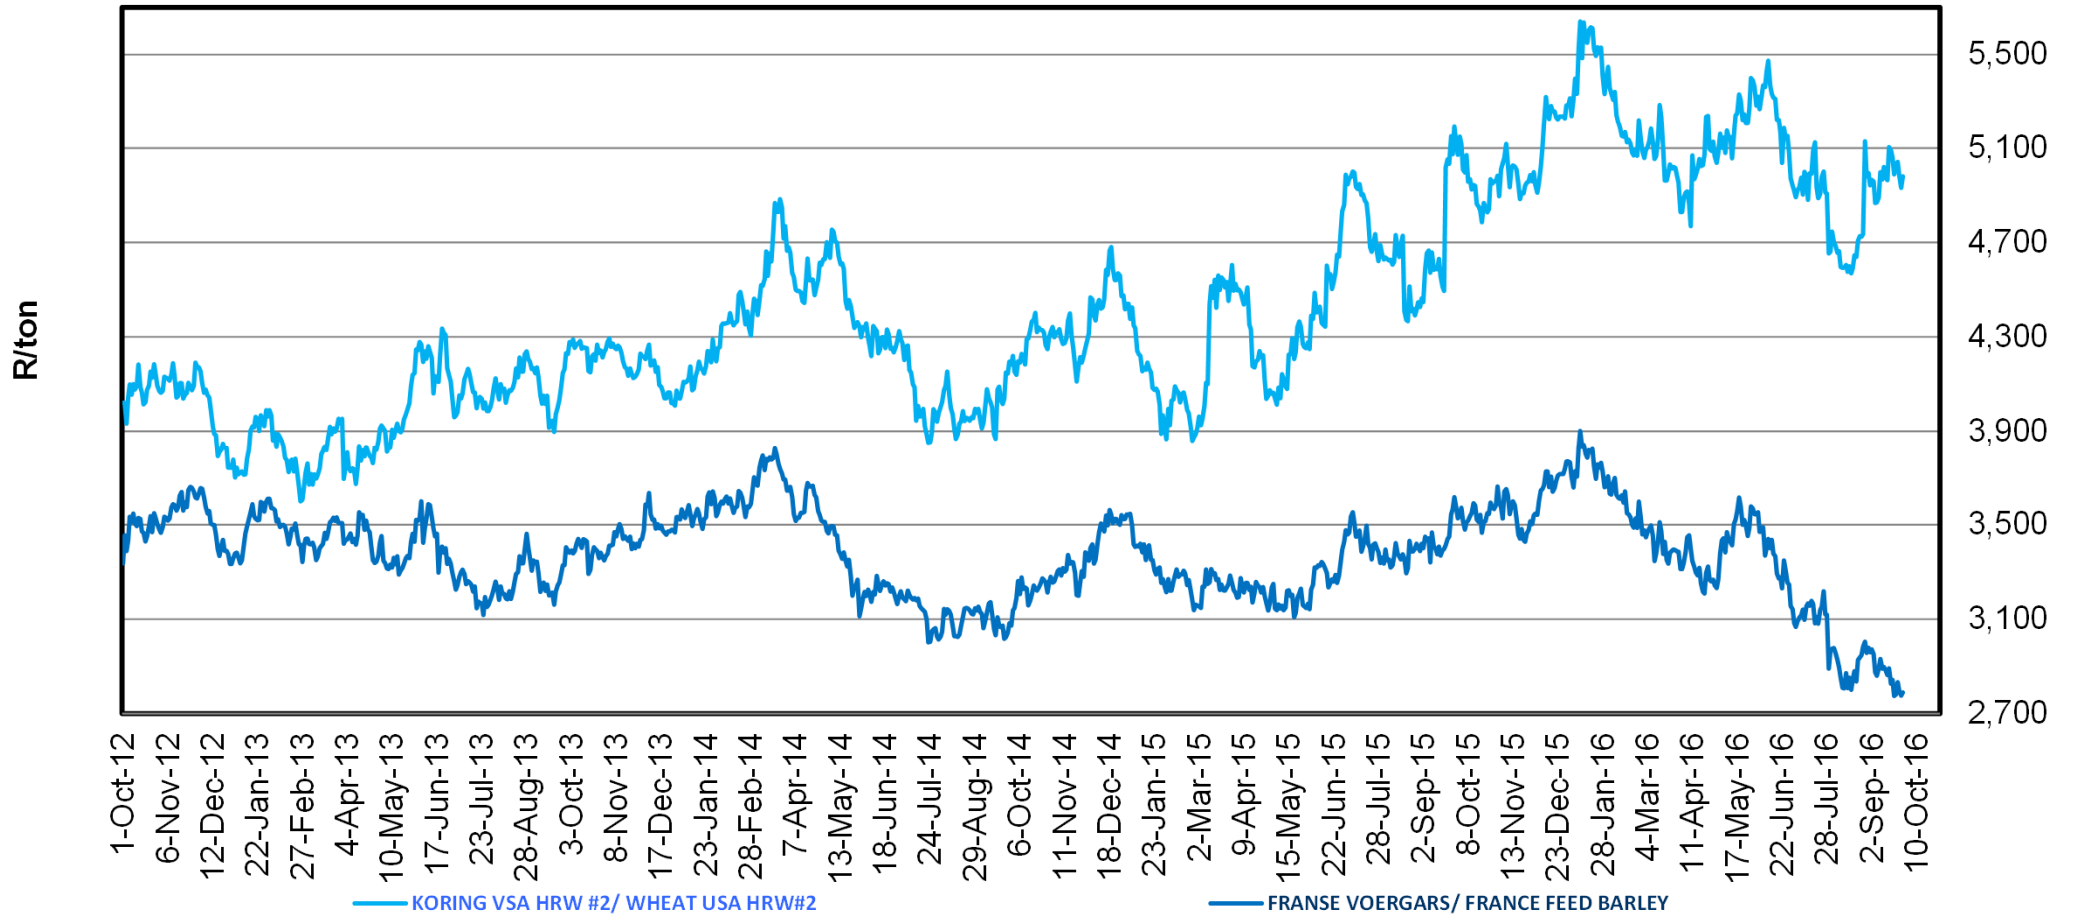

INVOERPARITEIT VAN VSA HRW KORING EN FRANSE VOERGARS IMPORT PARITY OF USA HRW AND FRANCE FEED BARLEY

Source: Grain SA