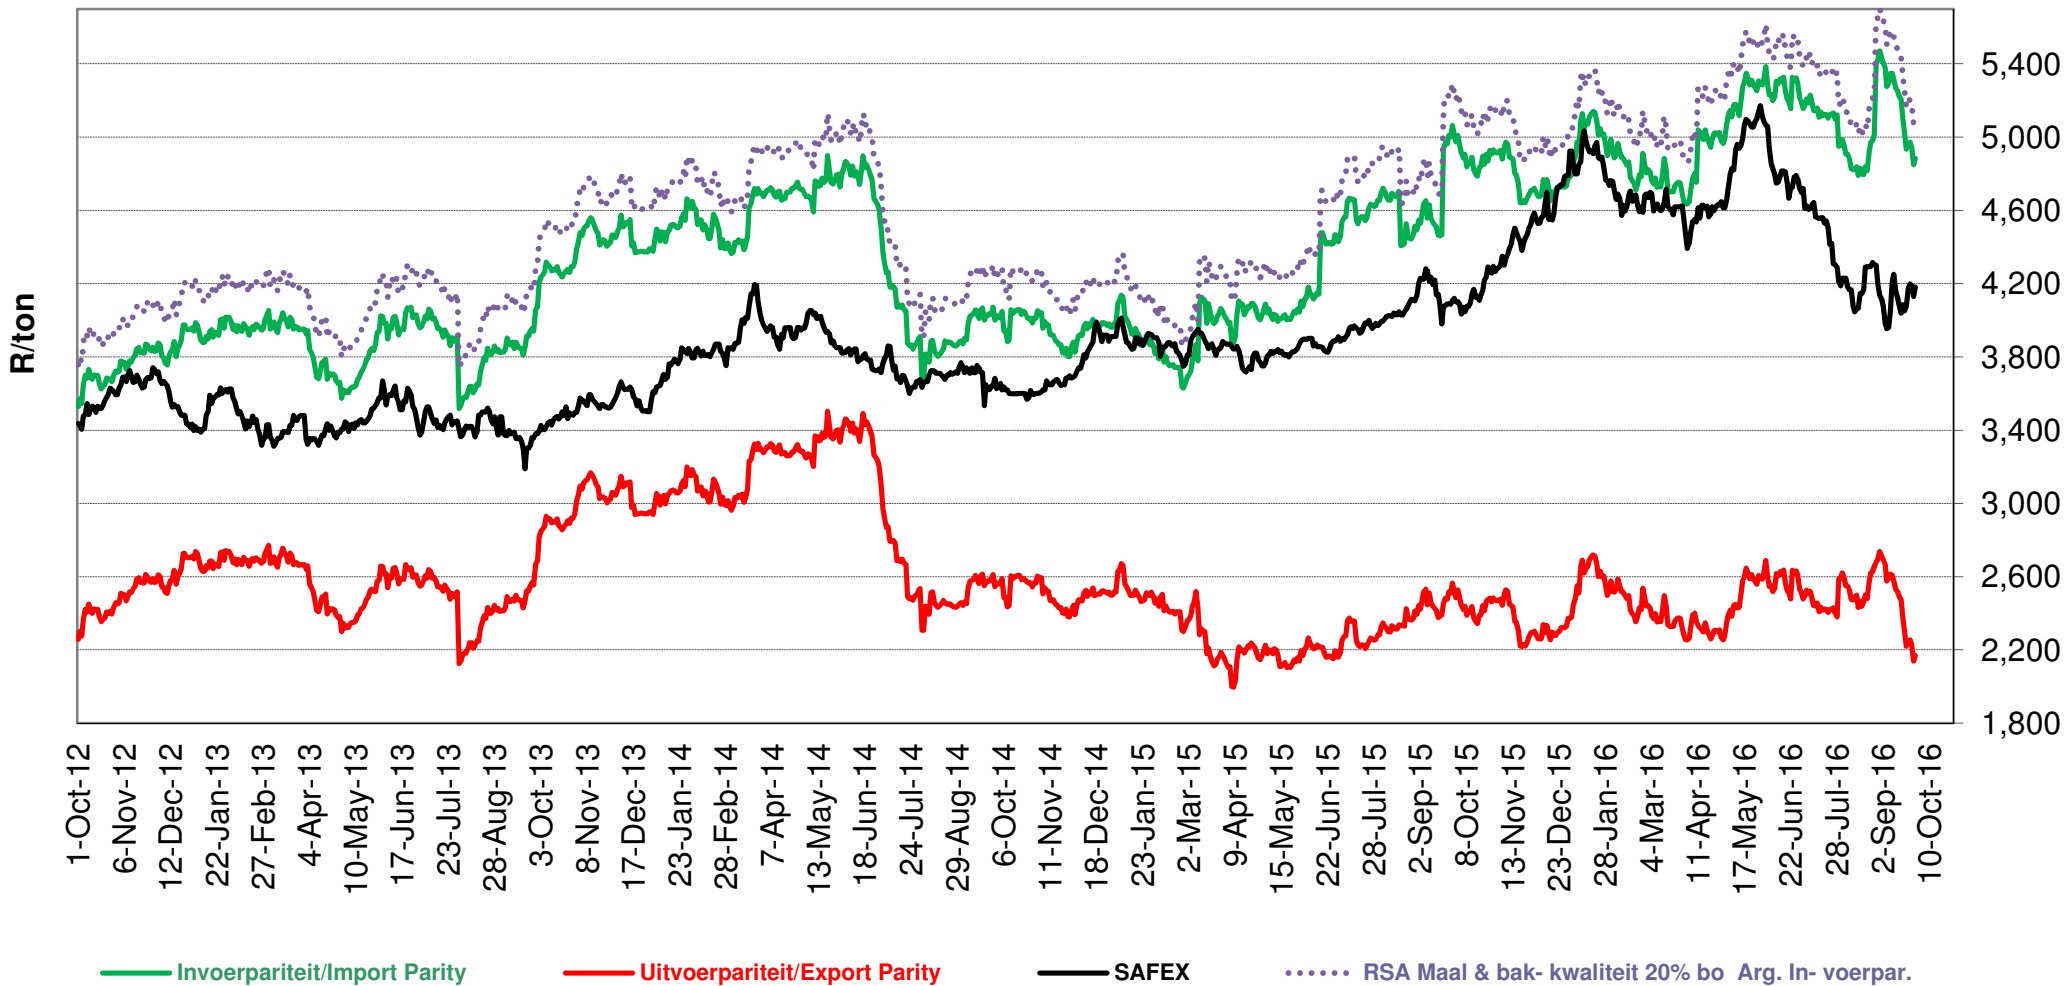

**PRYSE VAN RSA EN ARGENTYNSE KORING GELEWER IN RANDFONTEIN**  
**PRICES OF RSA AND ARGENTINEAN WHEAT DELIVERED IN RANDFONTEIN**

Source: Grain SA