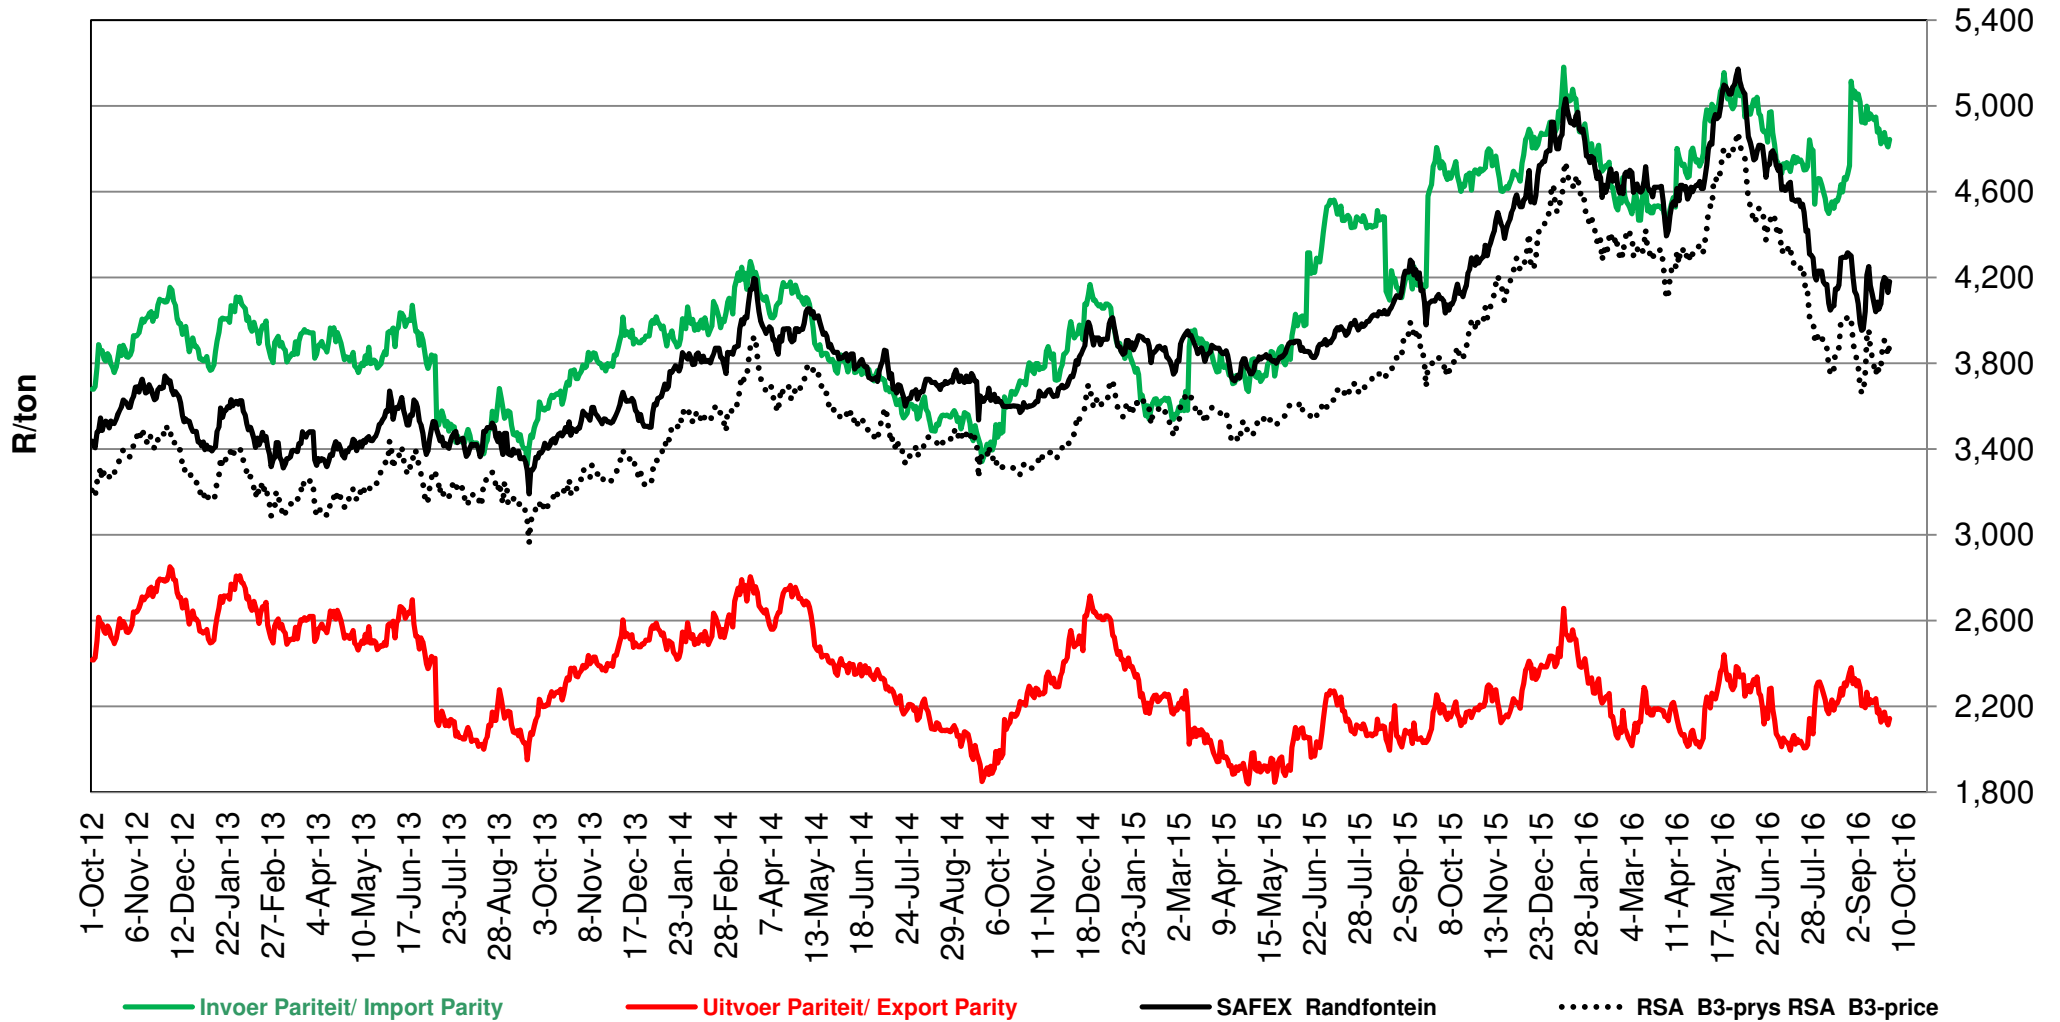

PRYSE VAN RSA EN DUITSE KORING GELEWER IN RANDFONTEIN
PRICES OF RSA AND GERMAN WHEAT DELIVERED IN RANDFONTEIN

Source: Grain SA