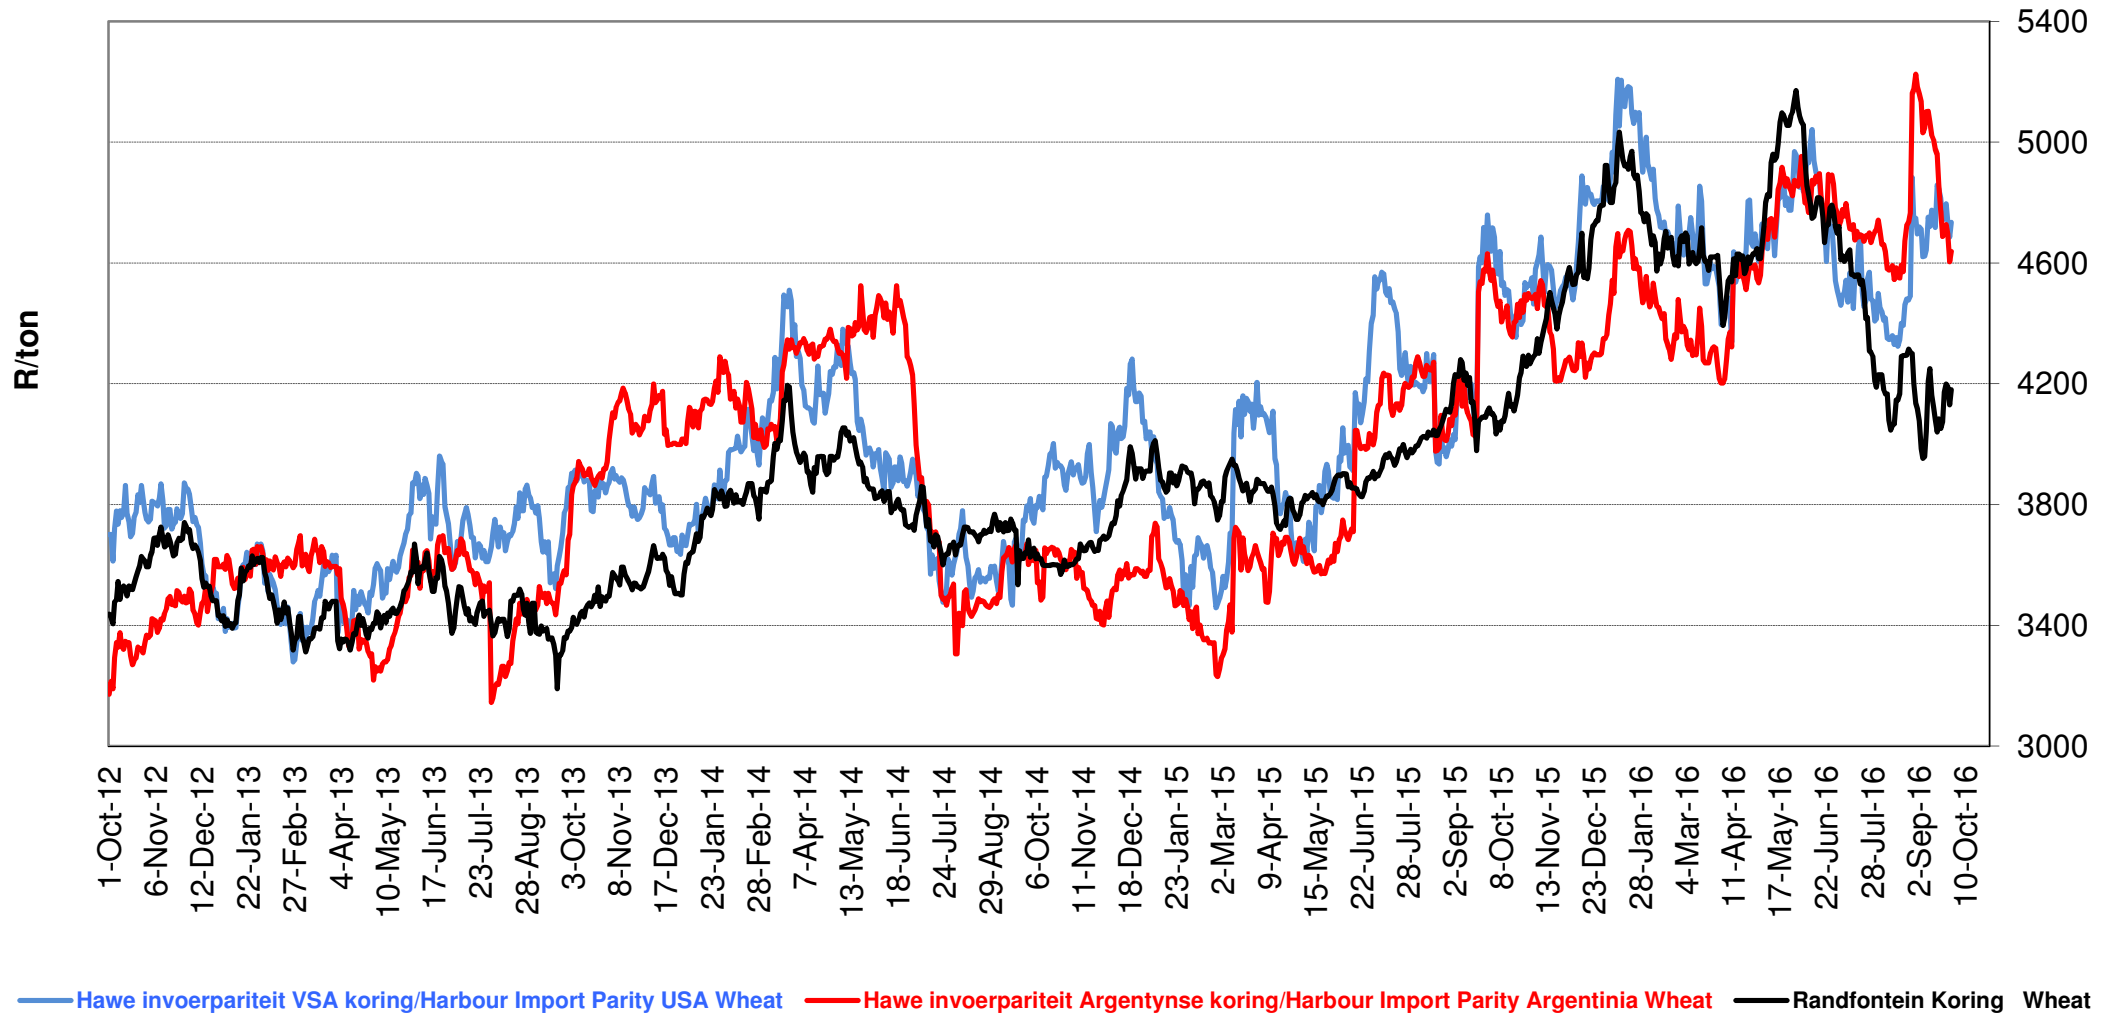

PRYSE VAN KORING GELEWER IN DURBAN HAWE PRICES OF WHEAT DELIVERED IN DURBAN HARBOUR

Source: Grain SA