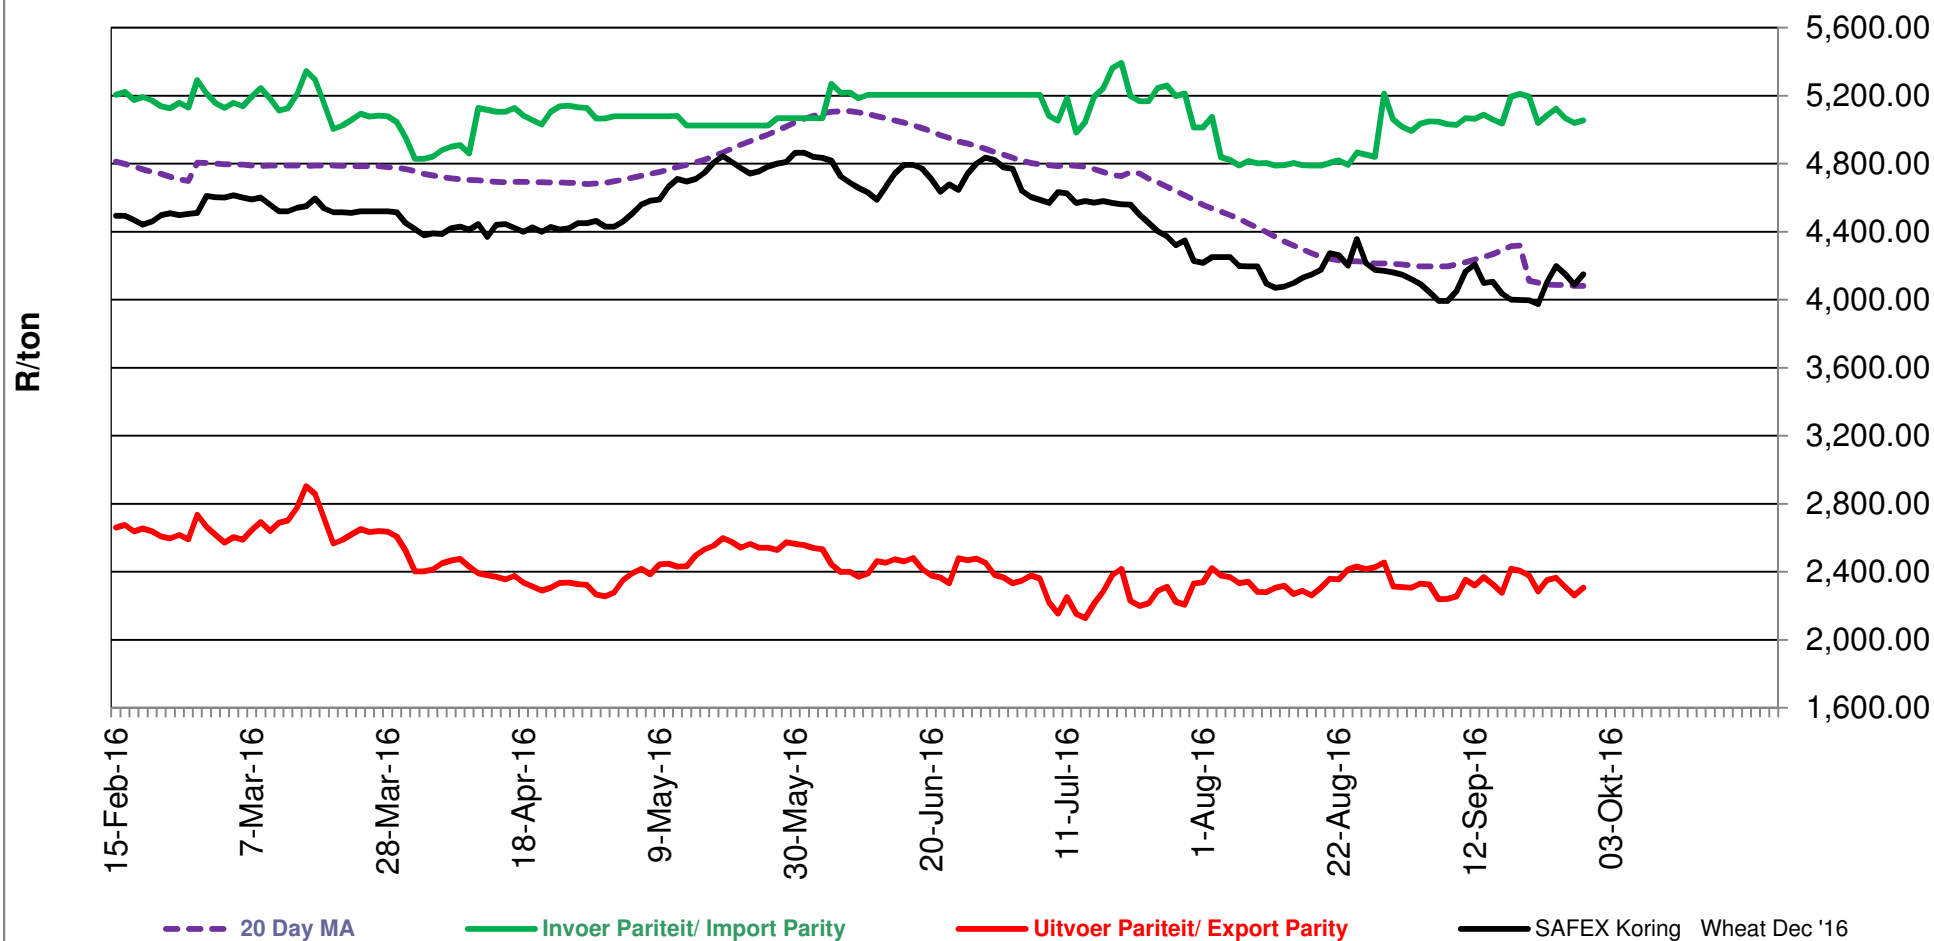

## PRYSE VAN KORING GELEWER IN RANDFONTEIN PRICES OF WHEAT DELIVERED IN RANDFONTEIN

Source: Grain SA

**PRYSE VAN RSA EN DUITSE KORING GELEWER IN RANDFONTEIN**  
**PRICES OF RSA AND GERMAN WHEAT DELIVERED IN RANDFONTEIN**

Source: Grain SA

**PRYSE VAN HRW KORING VIR LEWERING IN DES 2016 (RANDFONTEIN)**  
**PRICES OF HRW WHEAT DELIVERED IN DEC 2016 (RANDFONTEIN)**

Source: Grain SA