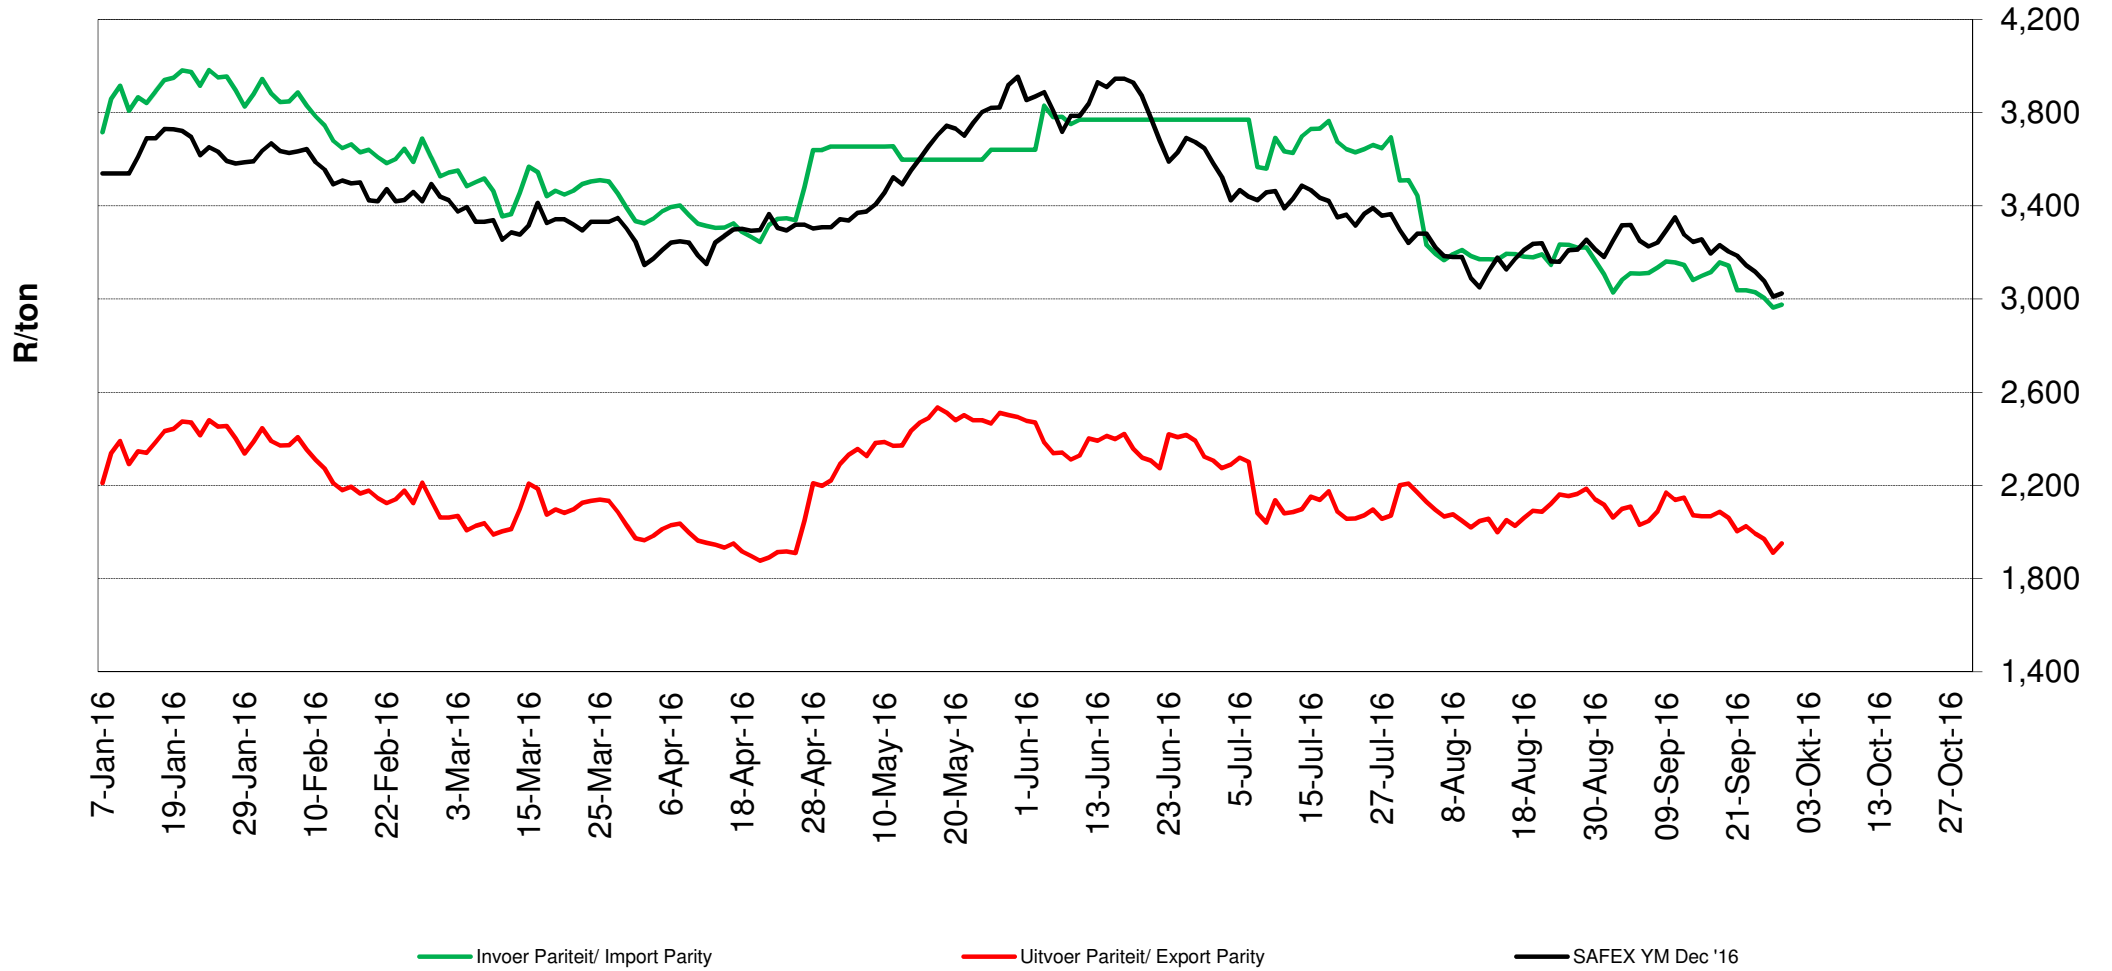

PRYSE VAN VSA GEELMIELIES VIR LEWERING IN DES 16 (RANDFONTEIN)
PRICES OF USA YELLOW MAIZE DELIVERED IN DEC 16 (RANDFONTEIN)

Source: Grain SA