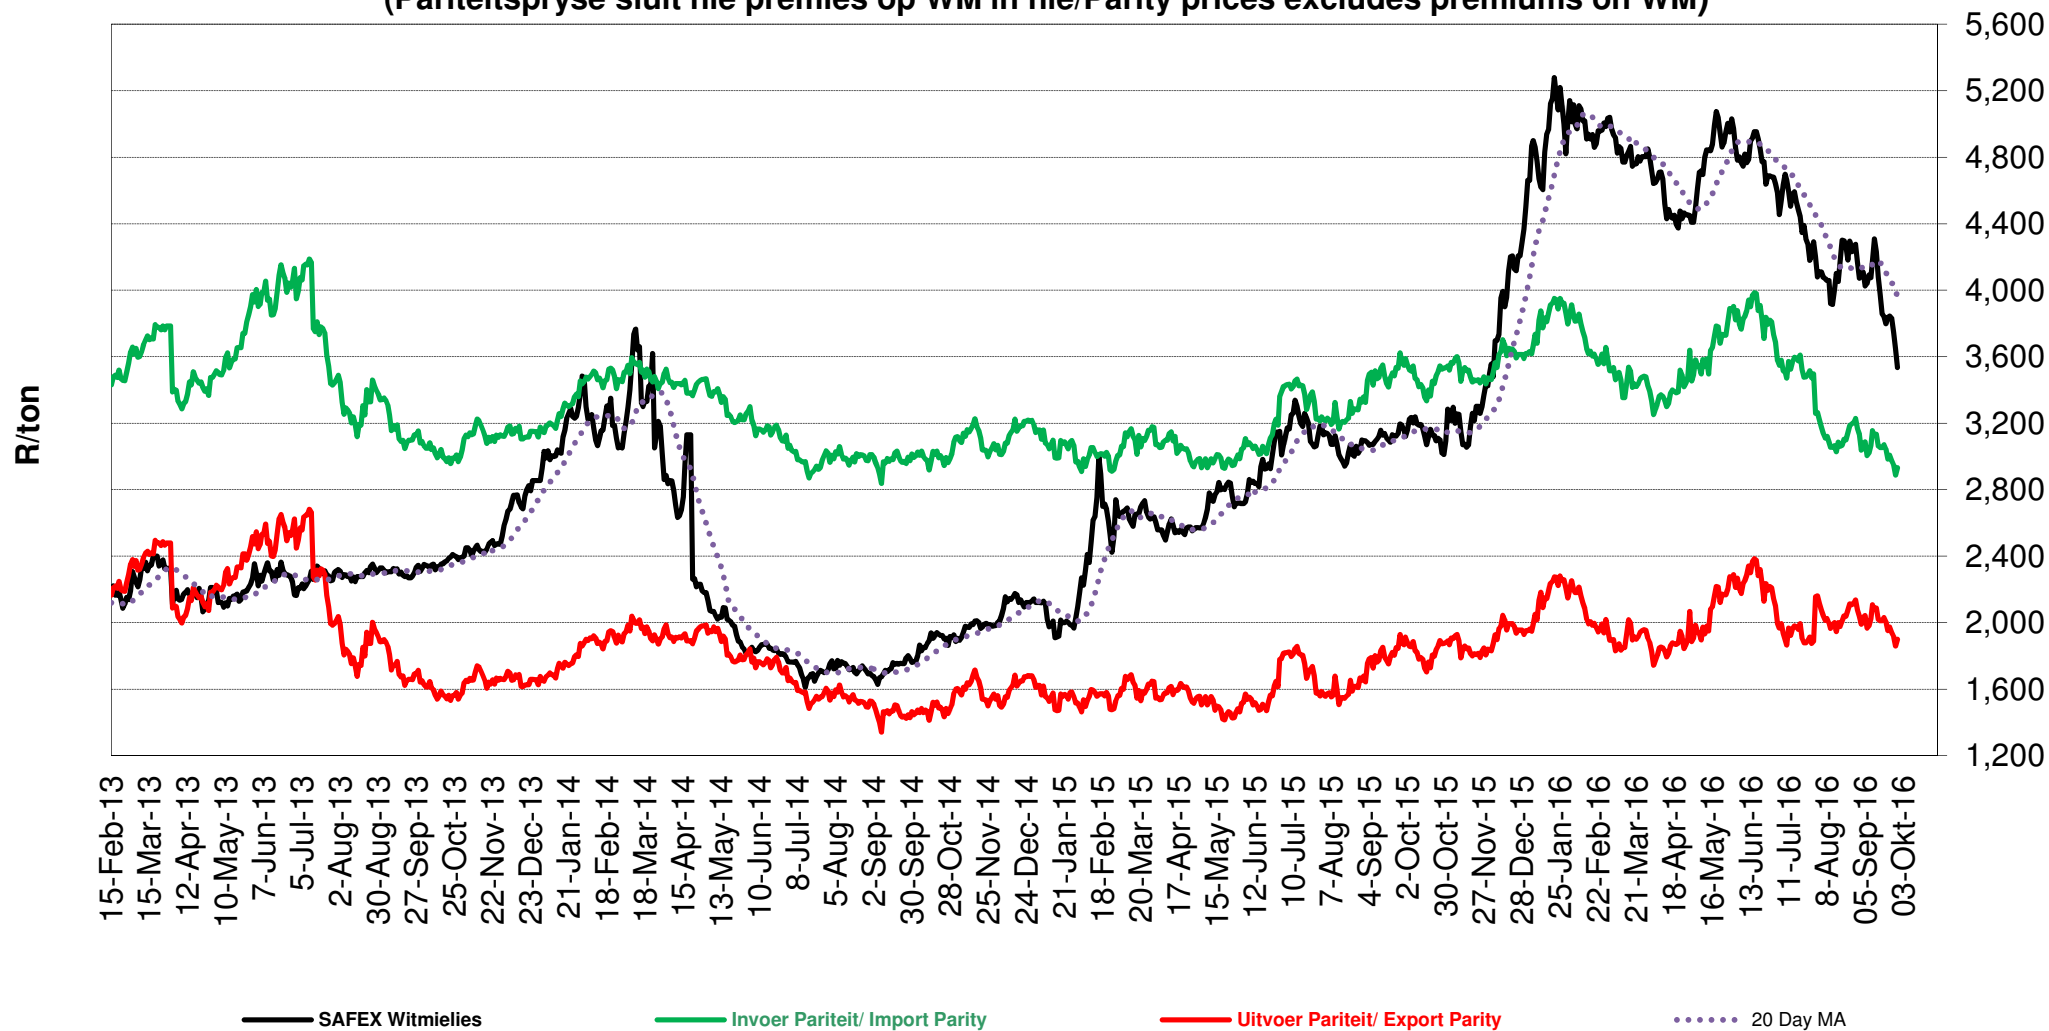

PRYSE VAN VSA SORGHUM GELEWER IN RANDFONTEIN PRICES OF USA SORGHUM DELIVERED IN RANDFONTEIN

Source: Grain SA

PRYSE VAN VSA WITMIELIES GELEWER IN RANDFONTEIN PRICES OF USA WHITE MAIZE DELIVERED IN RANDFONTEIN

(Pariteitspryse sluit nie premies op WM in nie/Parity prices excludes premiums on WM)

Source: Grain SA

PRYSE VAN GEELMIELIES GELEWER IN RANDFONTEIN PRICES OF YELLOW MAIZE DELIVERED IN RANDFONTEIN

Source: Grain SA