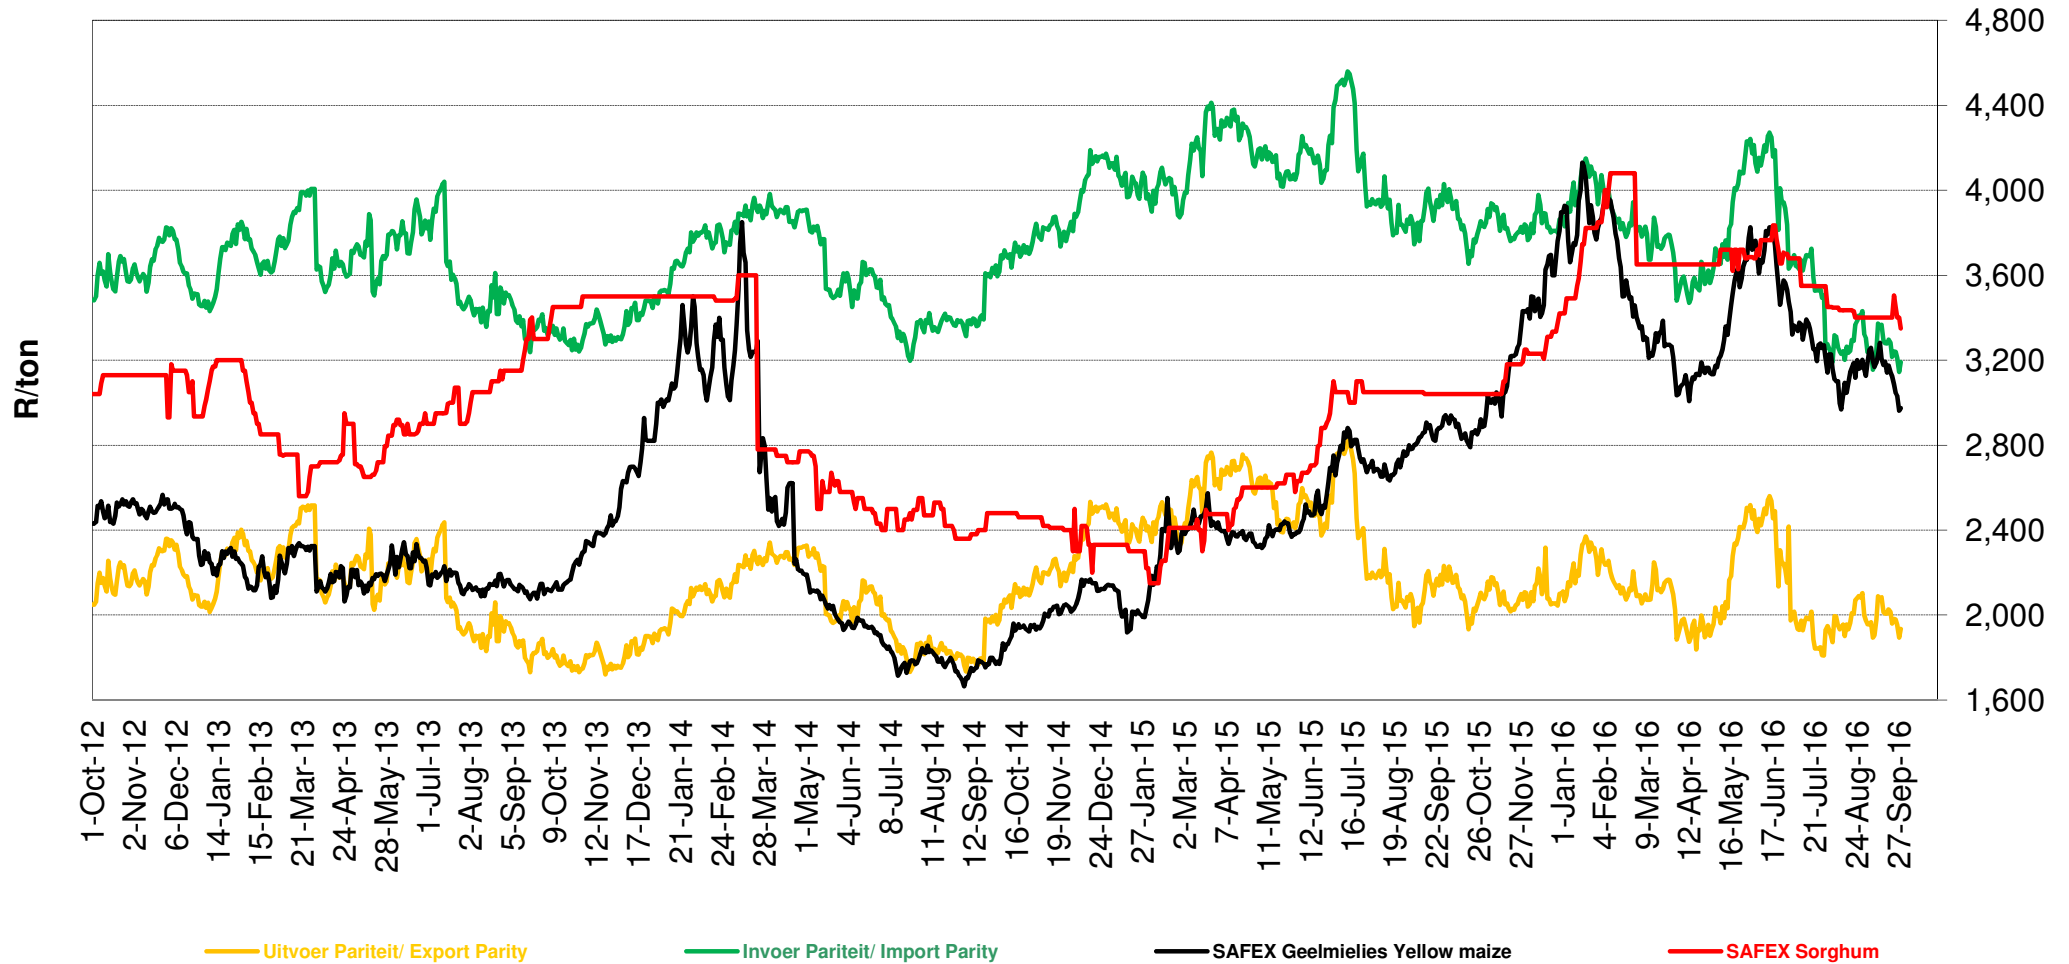

PRYSE VAN VSA SORGHUM GELEWER IN RANDFONTEIN PRICES OF USA SORGHUM DELIVERED IN RANDFONTEIN

Source: Grain SA

PRYSE VAN VSA WITMIELIES GELEWER IN RANDFONTEIN PRICES OF USA WHITE MAIZE DELIVERED IN RANDFONTEIN

(Pariteitspryse sluit nie premies op WM in nie/Parity prices excludes premiums on WM)

Source: Grain SA

PRYSE VAN GEELMIELIES GELEWER IN RANDFONTEIN PRICES OF YELLOW MAIZE DELIVERED IN RANDFONTEIN

Source: Grain SA