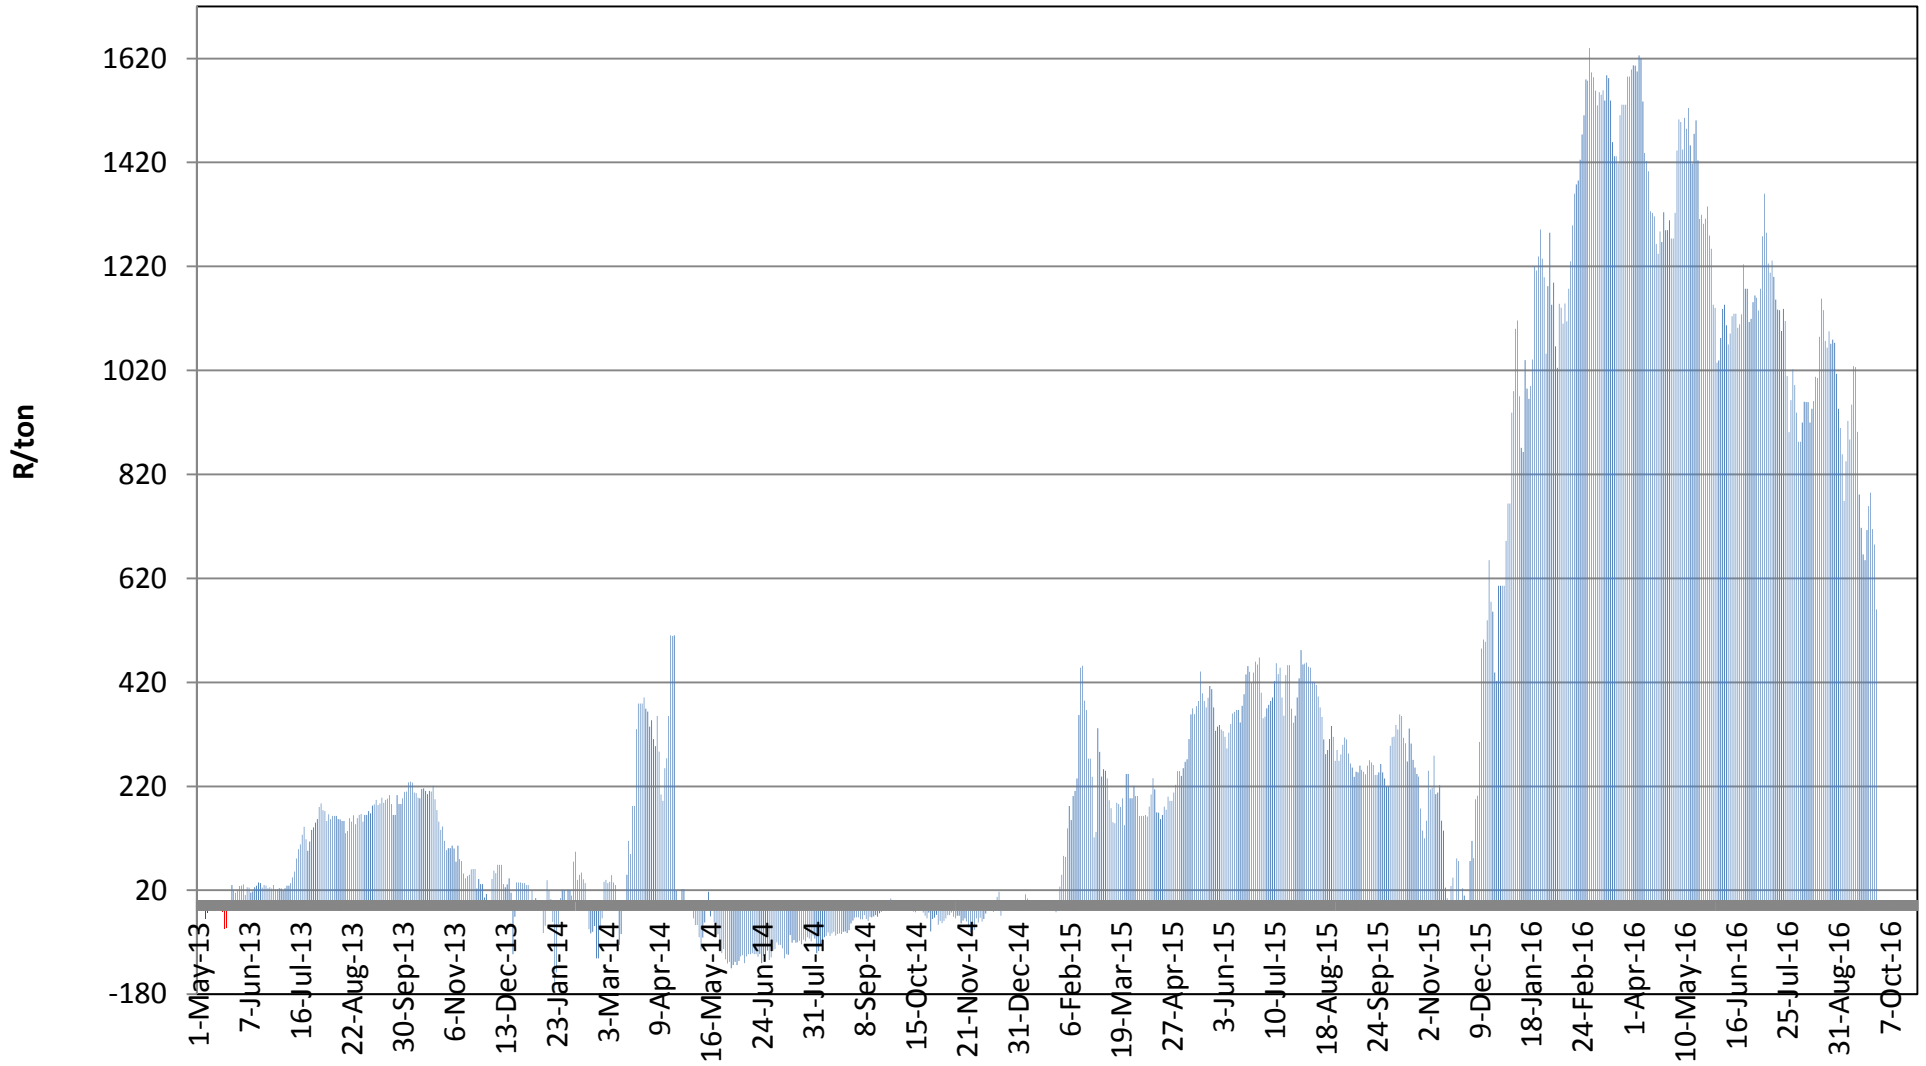

Price Difference (WMAZ-YMAZ)

Source: Grain SA