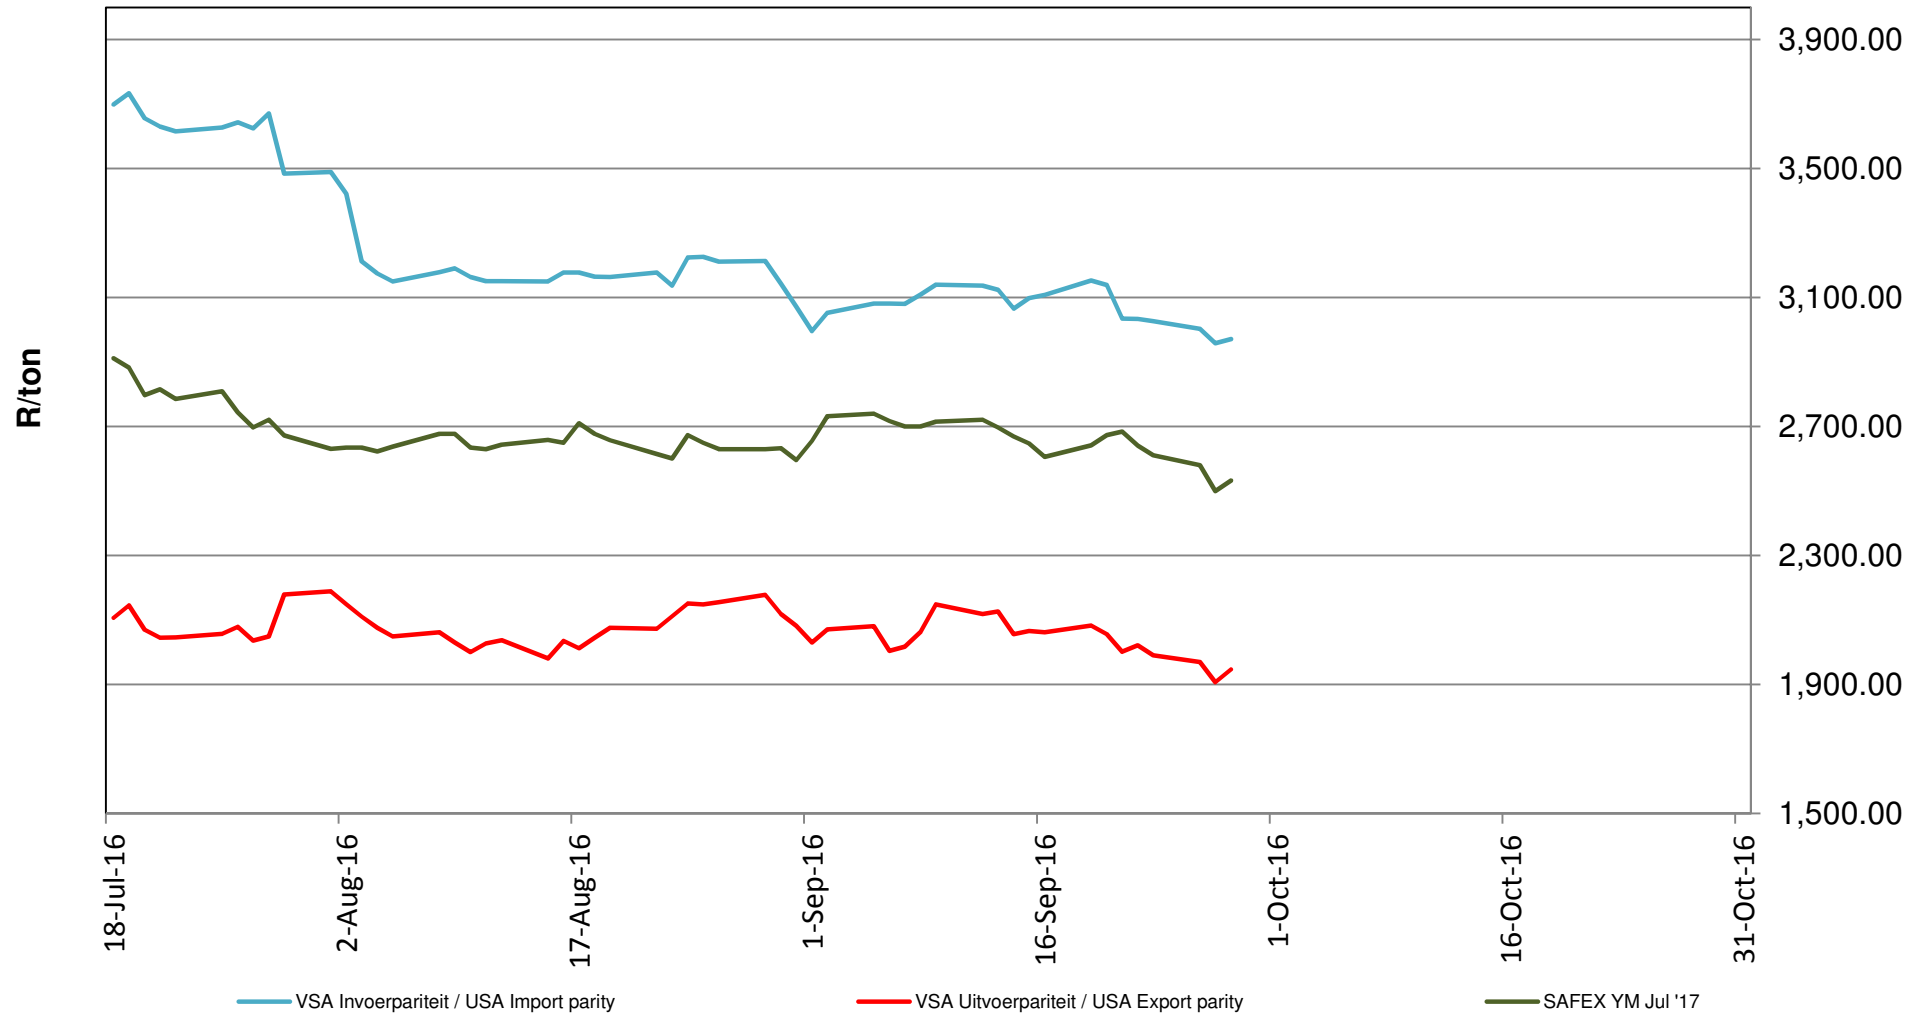

PRYSE VAN GEELMIELIES GELEWER IN RANDFONTEIN PRICES OF YELLOW MAIZE DELIVERED IN RANDFONTEIN

Source: Grain SA