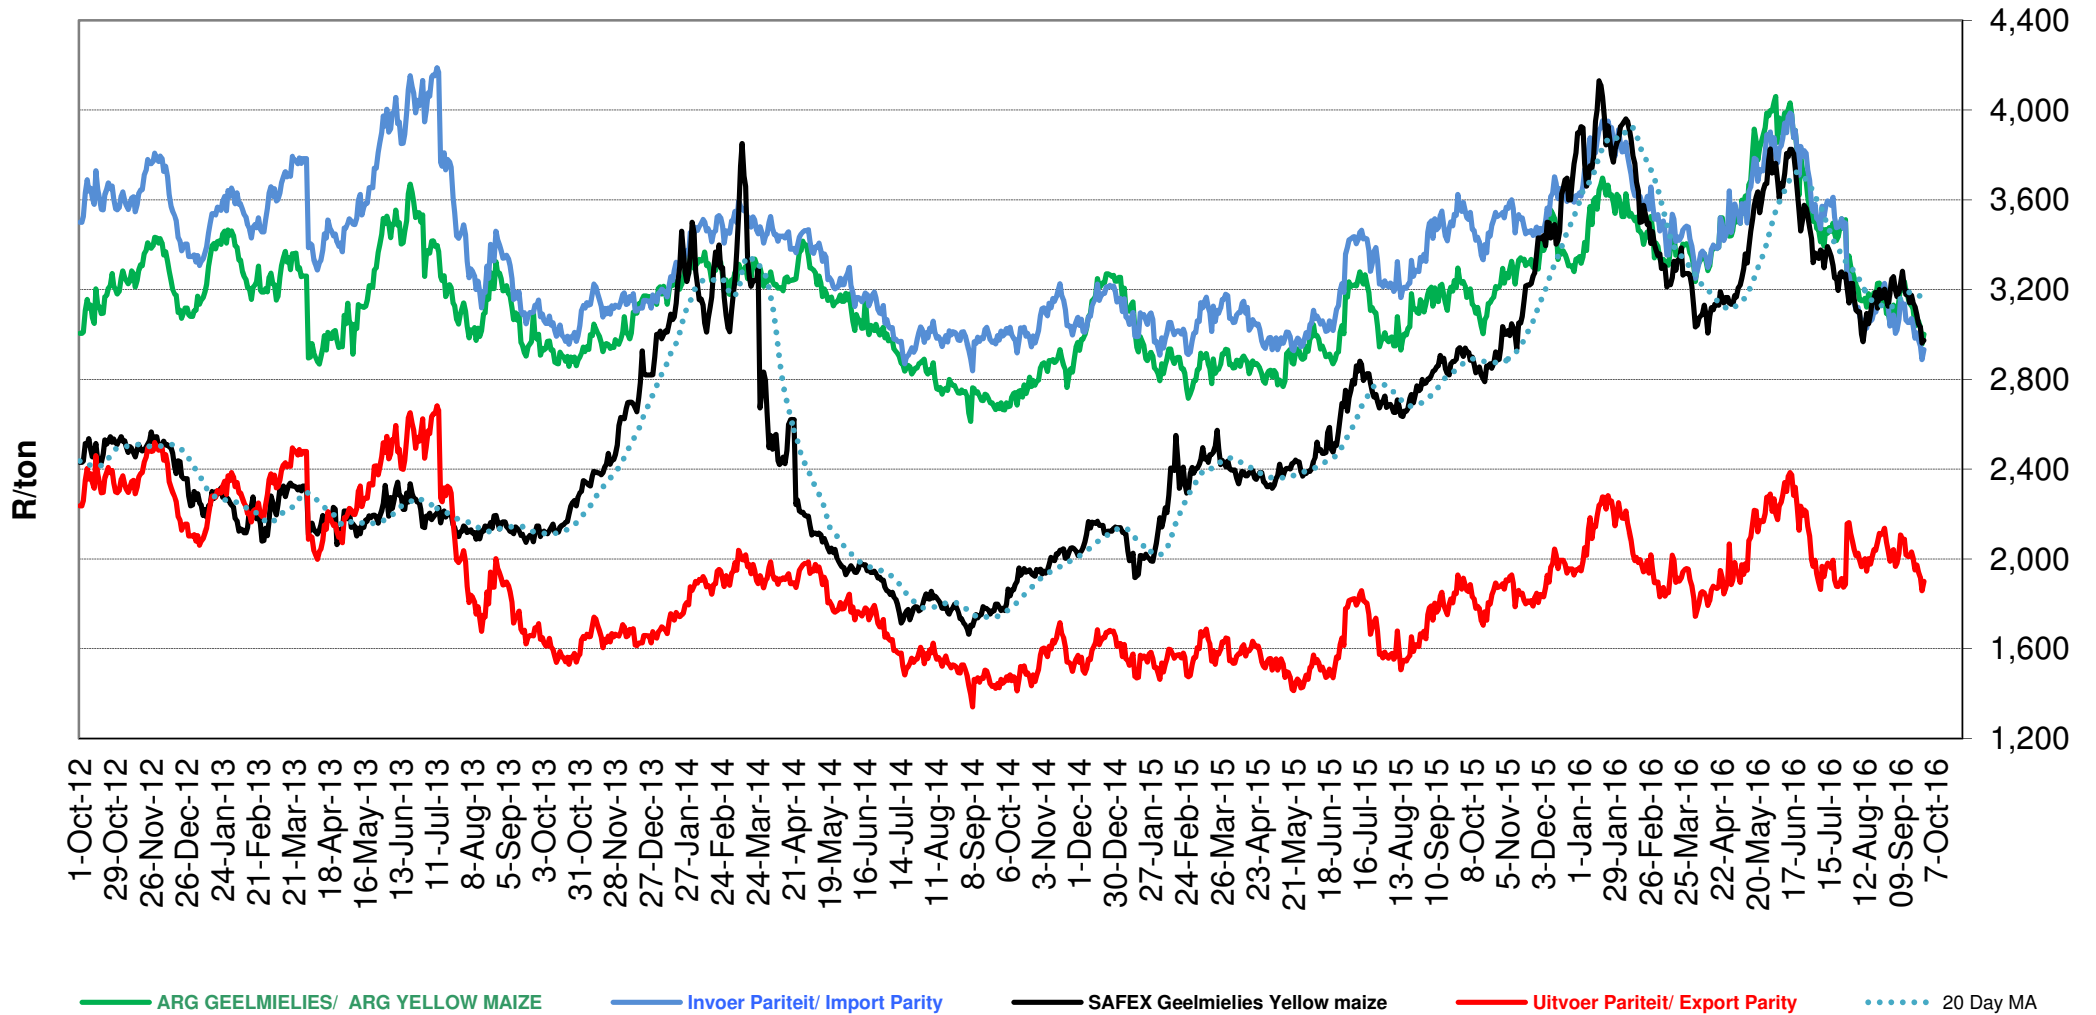

PRYSE VAN VSA SORGHUM GELEWER IN RANDFONTEIN PRICES OF USA SORGHUM DELIVERED IN RANDFONTEIN

Source: Grain SA

PRYSE VAN VSA WITMIELIES GELEWER IN RANDFONTEIN PRICES OF USA WHITE MAIZE DELIVERED IN RANDFONTEIN

(Pariteitspryse sluit nie premies op WM in nie/Parity prices excludes premiums on WM)

Source: Grain SA

PRYSE VAN GEELMIELIES GELEWER IN RANDFONTEIN PRICES OF YELLOW MAIZE DELIVERED IN RANDFONTEIN

Source: Grain SA