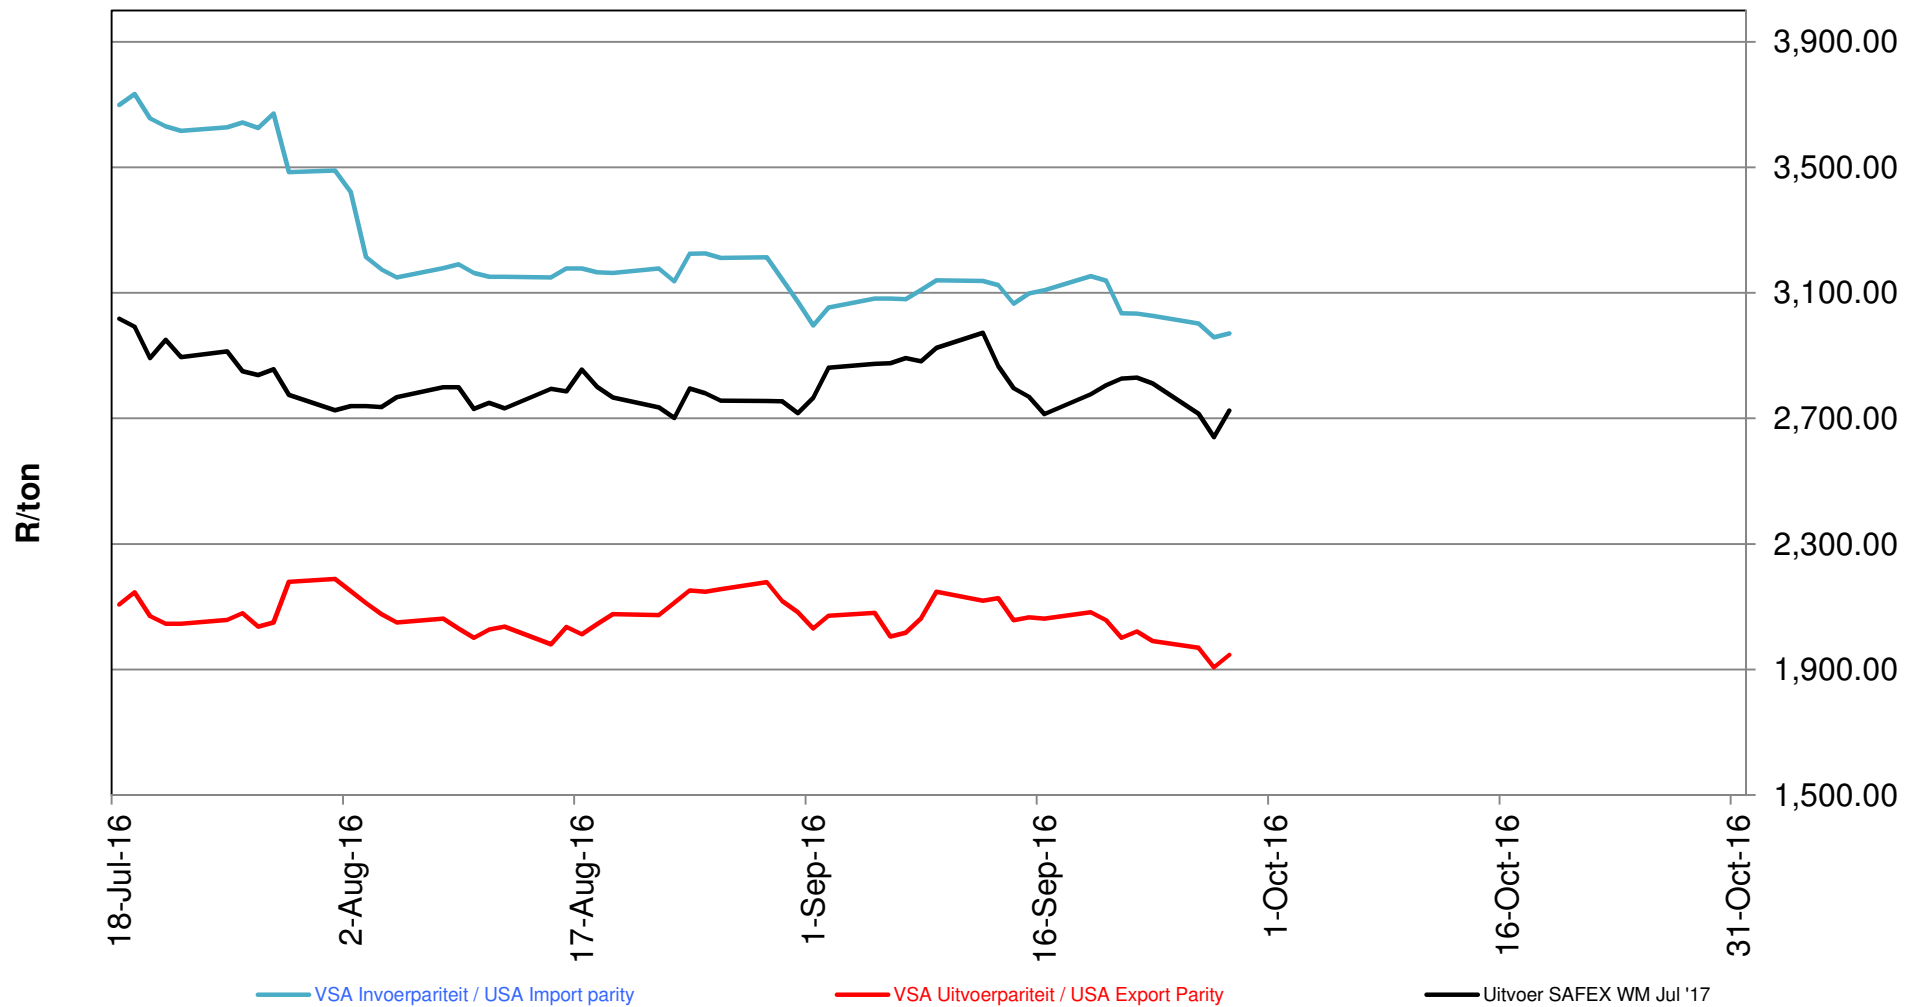

(Pariteitspryse sluit nie premies op WM in nie/Parity prices excludes premiums on WM)

Source: Grain SA

PRYSE VAN GEELMIELIES GELEWER IN RANDFONTEIN PRICES OF YELLOW MAIZE DELIVERED IN RANDFONTEIN

Source: Grain SA

**PRYSE VAN VSA WITMIELIES VIR LEWERING DES 2016(RANDFONTEIN)
 PRICES OF USA WHITE MAIZE DELIVERED IN DEC 2016 (RANDFONTEIN)**

(Pariteitspryse sluit nie premies op WM in nie/Parity prices excludes premiums on WM)

Source: Grain SA

PRYSE VAN VSA GEELMIELIES VIR LEWERING IN DES 16 (RANDFONTEIN)
PRICES OF USA YELLOW MAIZE DELIVERED IN DEC 16 (RANDFONTEIN)

Source: Grain SA

PRYSE VAN WITMIELIES GELEWER IN RANDFONTEIN
PRICES OF WHITE MAIZE DELIVERED IN RANDFONTEIN
 (Pariteitspryse sluit nie premies op WM in nie/Parity prices excludes premiums on WM)