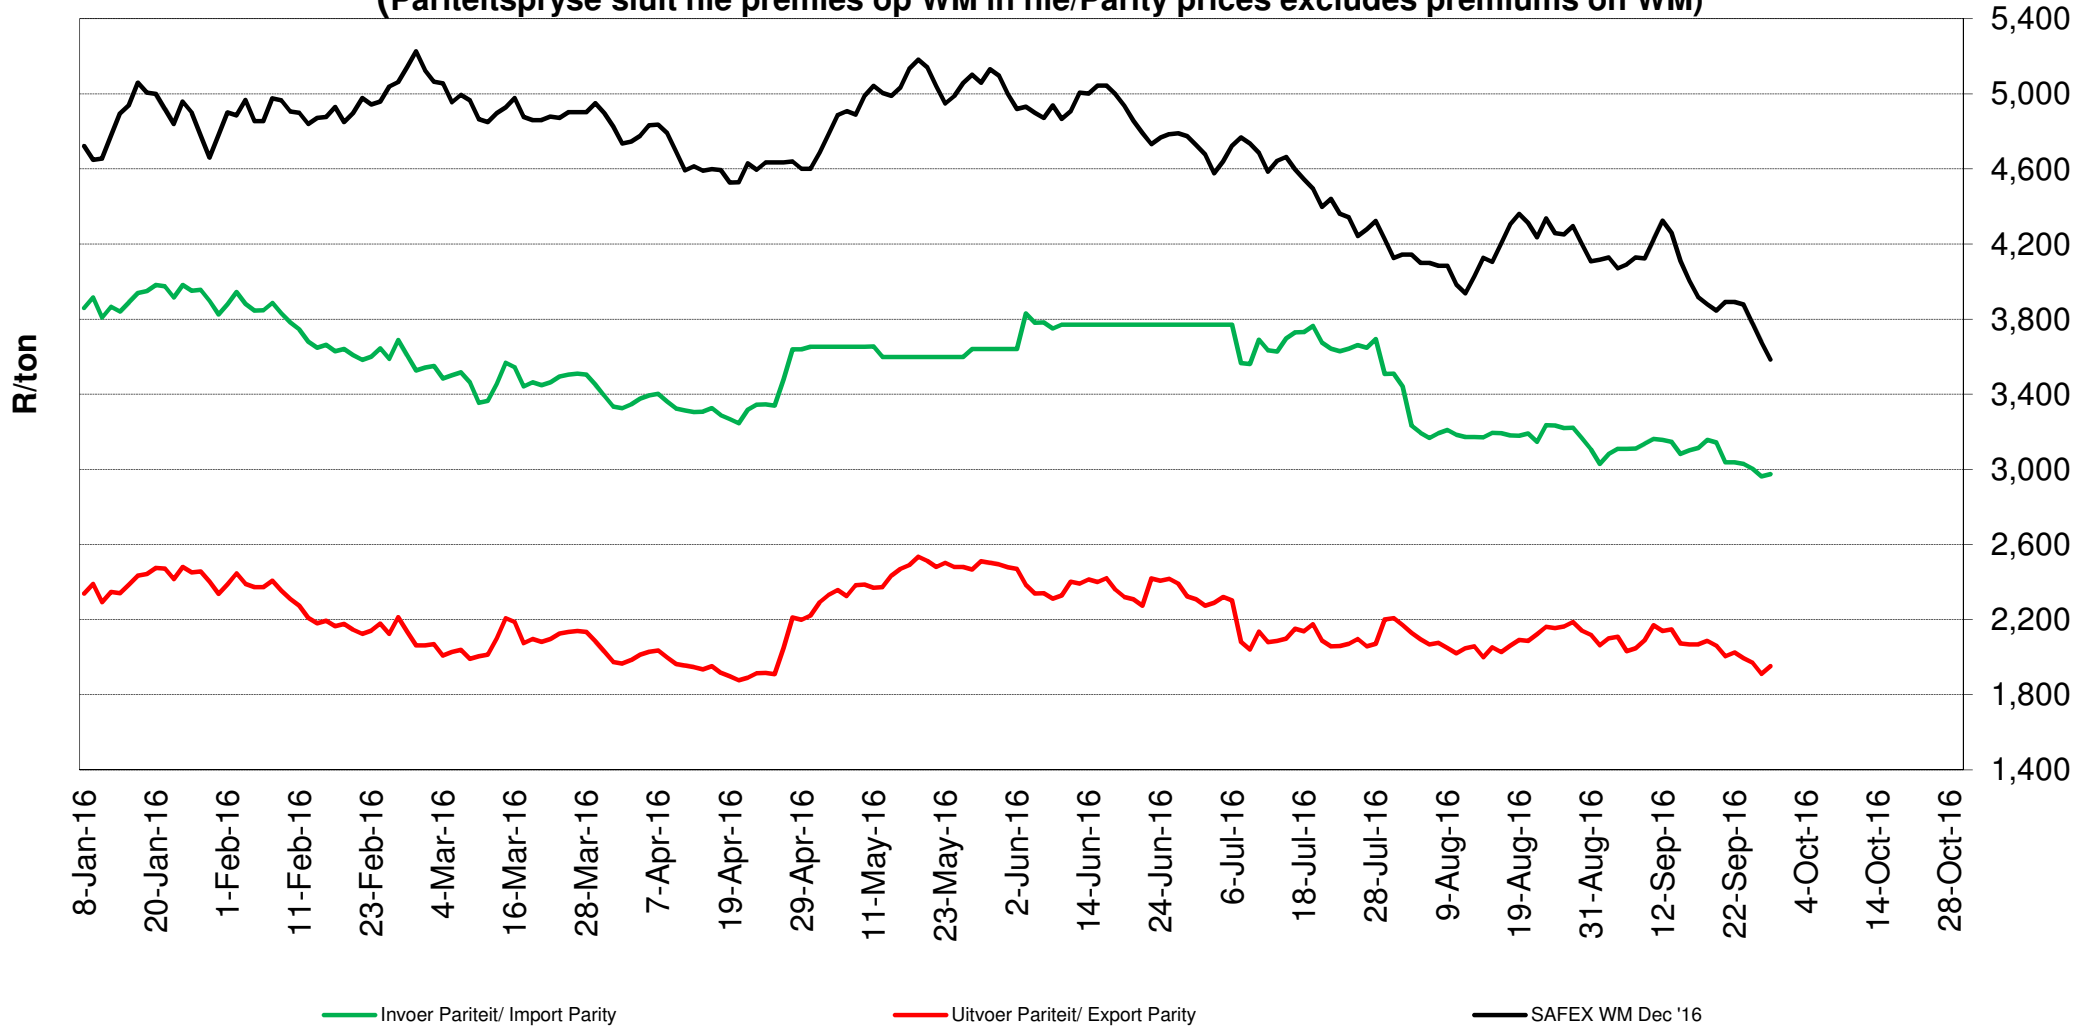

(Pariteitspryse sluit nie premies op WM in nie/Parity prices excludes premiums on WM)

Source: Grain SA

PRYSE VAN GEELMIELIES GELEWER IN RANDFONTEIN PRICES OF YELLOW MAIZE DELIVERED IN RANDFONTEIN

Source: Grain SA

**PRYSE VAN VSA WITMIELIES VIR LEWERING DES 2016(RANDFONTEIN)
 PRICES OF USA WHITE MAIZE DELIVERED IN DEC 2016 (RANDFONTEIN)**

(Pariteitspryse sluit nie premies op WM in nie/Parity prices excludes premiums on WM)